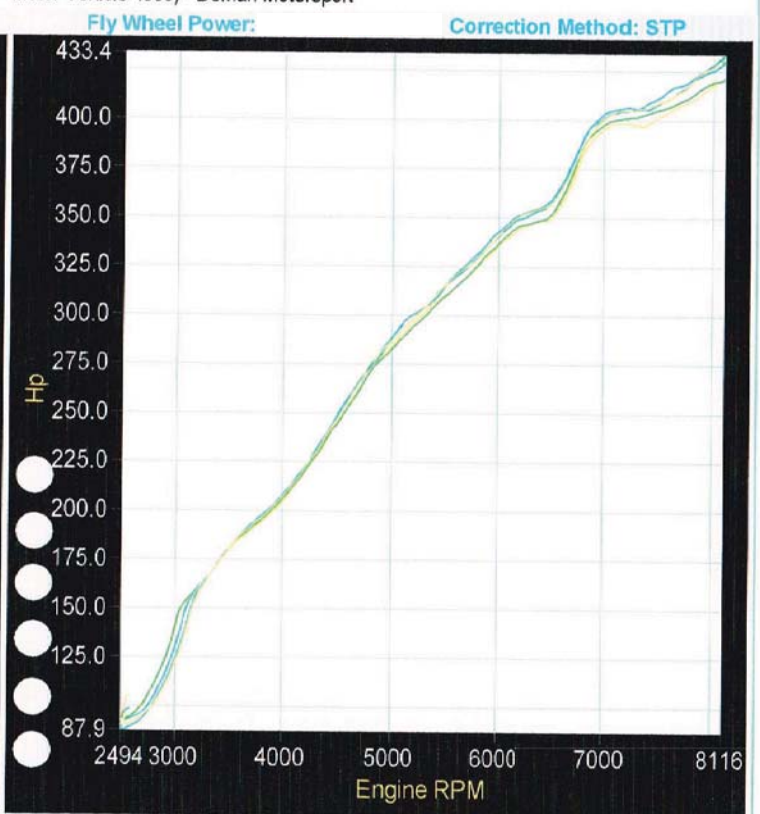

Dynapack Evolution RHAS-SP V1.0 (2WD - Motor Vehicle 4000) - DeMan Motorsport

299.4	88	5212	ratio	4.150
ft/lb	mph	rpm	tcf	1.00
302.1	87	5149	gain	2.7

419.4	136	8011	ratio	4.150
Hp	mph	rpm	tcf	1.00
431.6	137	8112	gain	0.0