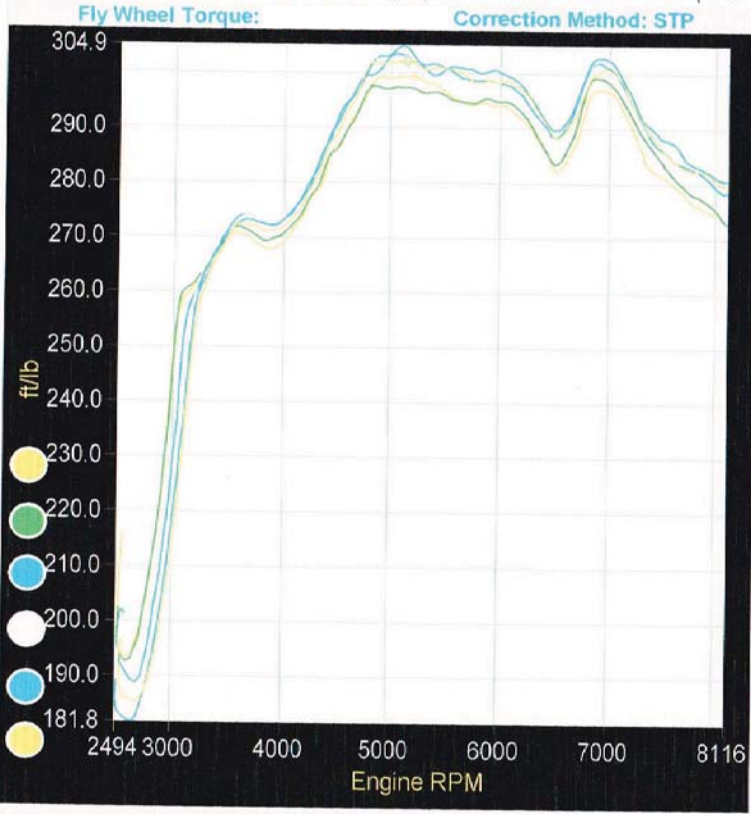

Dynapack Evolution RHAS-SP V1.0 (2WD - Motor Vehicle 4000) - DeMan Motorsport

299.4	88	5212	ratio	4.150
ft/lb	mph	rpm	tcf	1.00
302.1	87	5149	gain	2.7

419.4	136	8011	ratio	4.150
Hp	mph	rpm	tcf	1.00
431.6	137	8112	gain	0.0