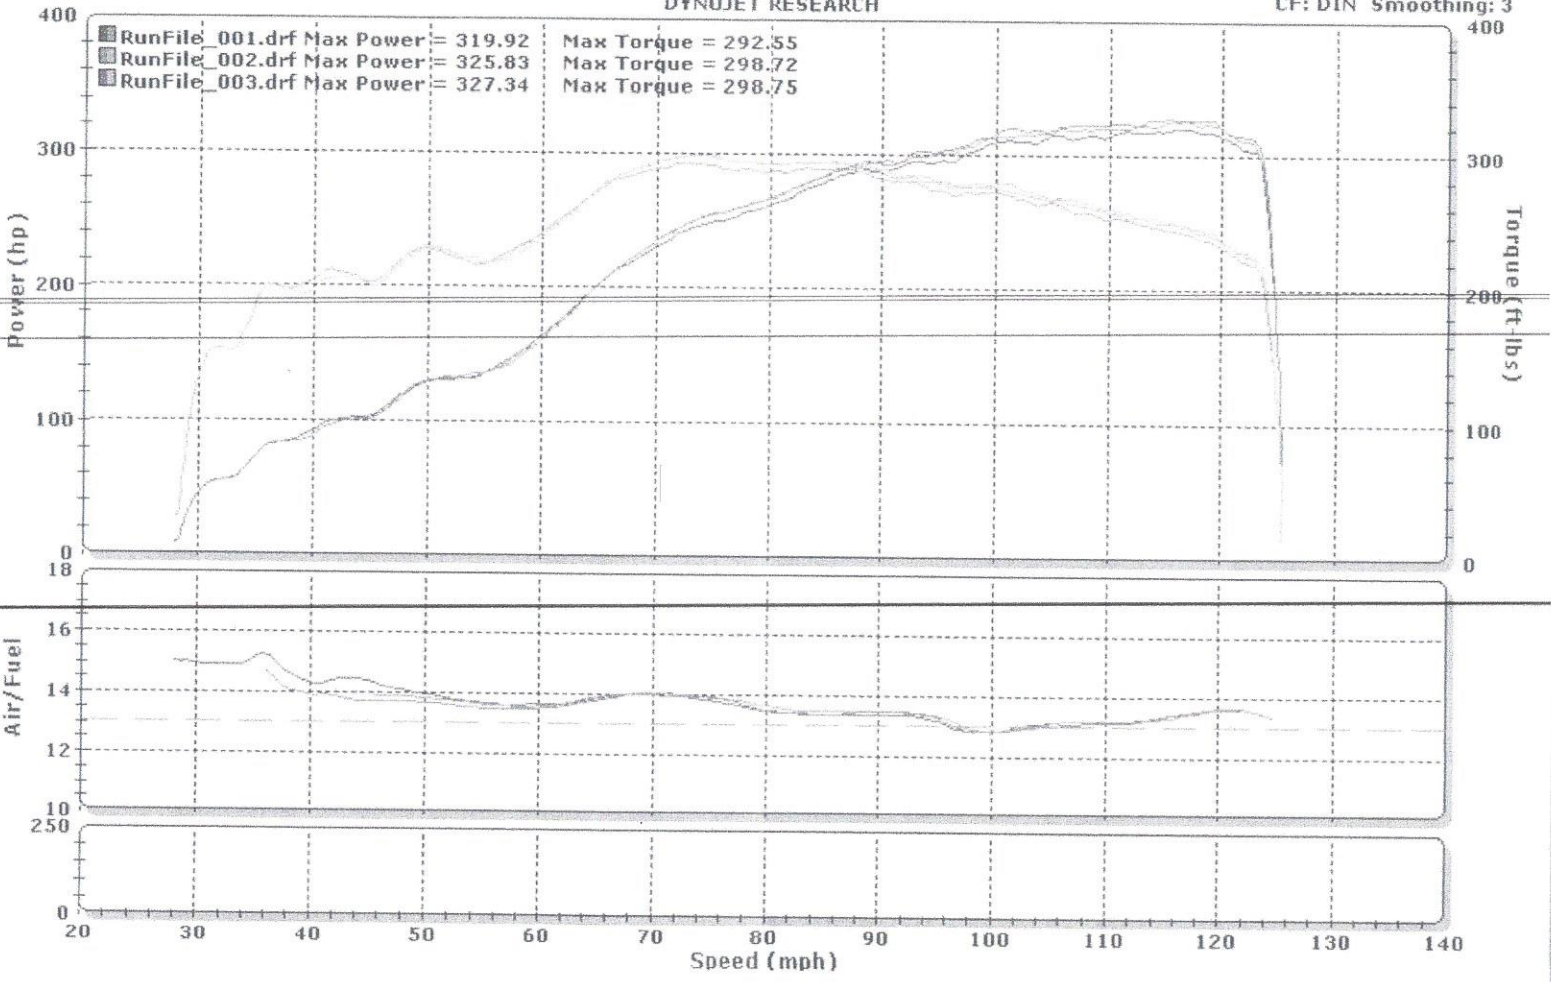

PORSCHE

2002 Porsche Carrera 4S Coupe

Division:	PCNA	Commission #:	458458
VIN:	WP0AA29932S622131	Prod Month:	02/2002
Exterior:	Arctic Silver Metallic	Price:	\$88,845.00
Warranty Start:	March 04, 2002	Interior:	Black Full Leather

DYNOJET RESEARCH

CF: DIN Smoothing: 3

1991

AP Co Design