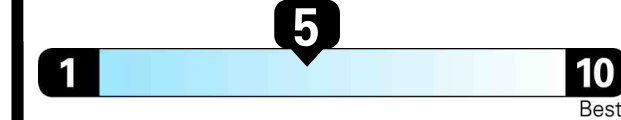

Compact Cars range from 14 to 116 MPG. The best vehicle rates 119 MPGe.

You spend \$1,500

more in fuel costs over 5 years compared to the average new vehicle.

Annual fuel cost \$1,700

Fuel Economy & Greenhouse Gas Rating (tailpipe only)