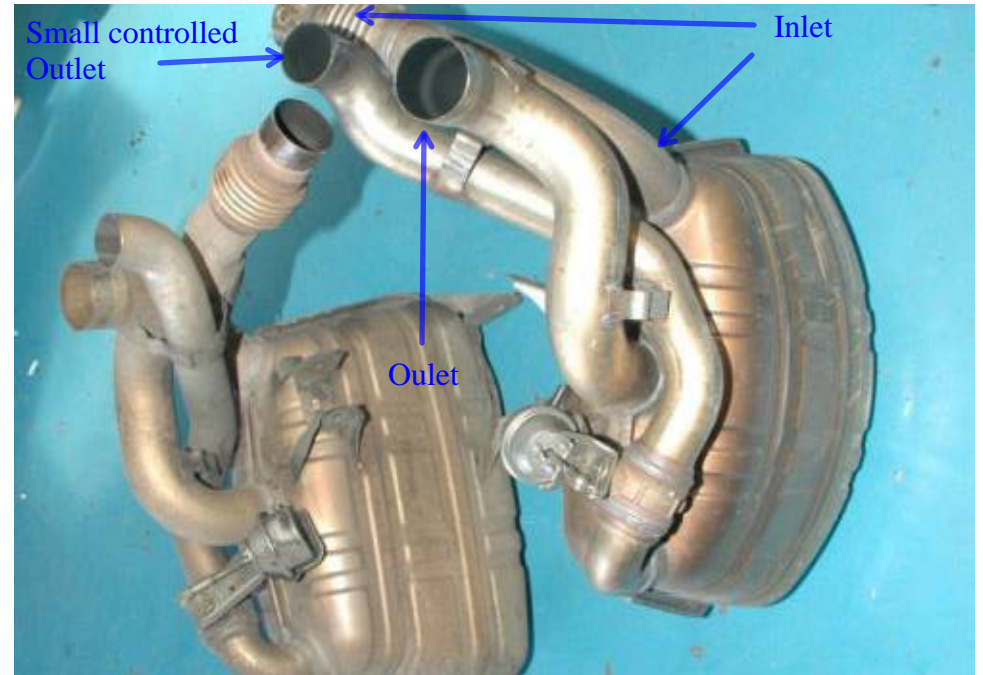

Gundo, Fister, Hackville, PSE explained.

Hackville or Gundo, adds extra outlet to standard muffler outlet.

PSE Muffler. 1 inlet, 2 outlets and an actuator to control valve.

Fister bypass between inlet and outlet. Bypass ranges from 1.5" to 2".