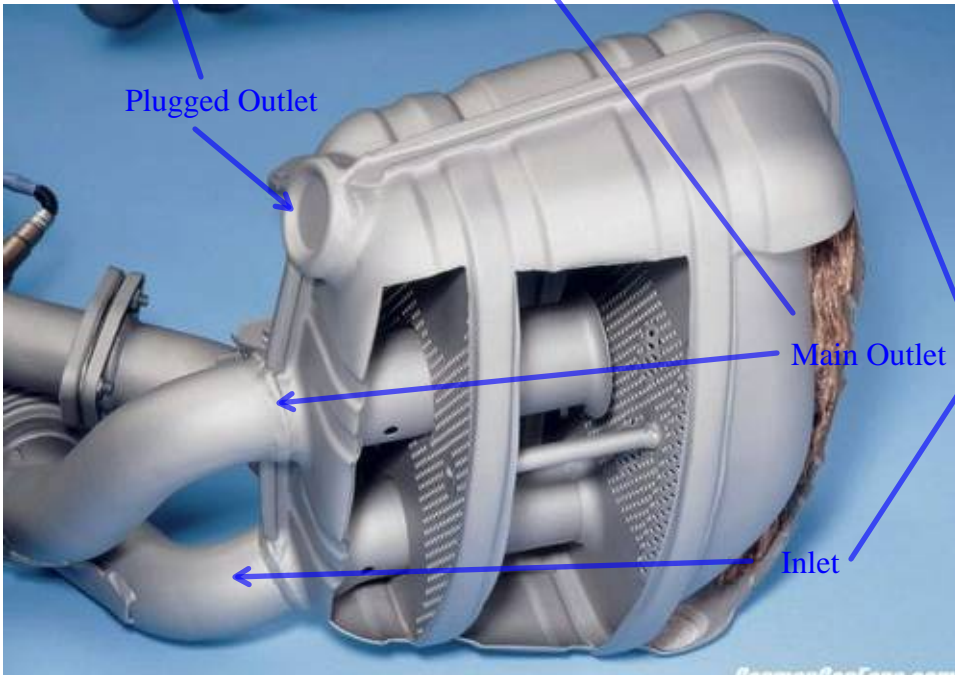

Gundo, Fister, Hackville, PSE explained.

Hackville or Gundo, adds extra outlet to standard muffler outlet.

PSE Muffler. 1 inlet, 2 outlets and an actuator to control valve.

Fister bypass between inlet and outlet. Bypass ranges from 1.5" to 2".