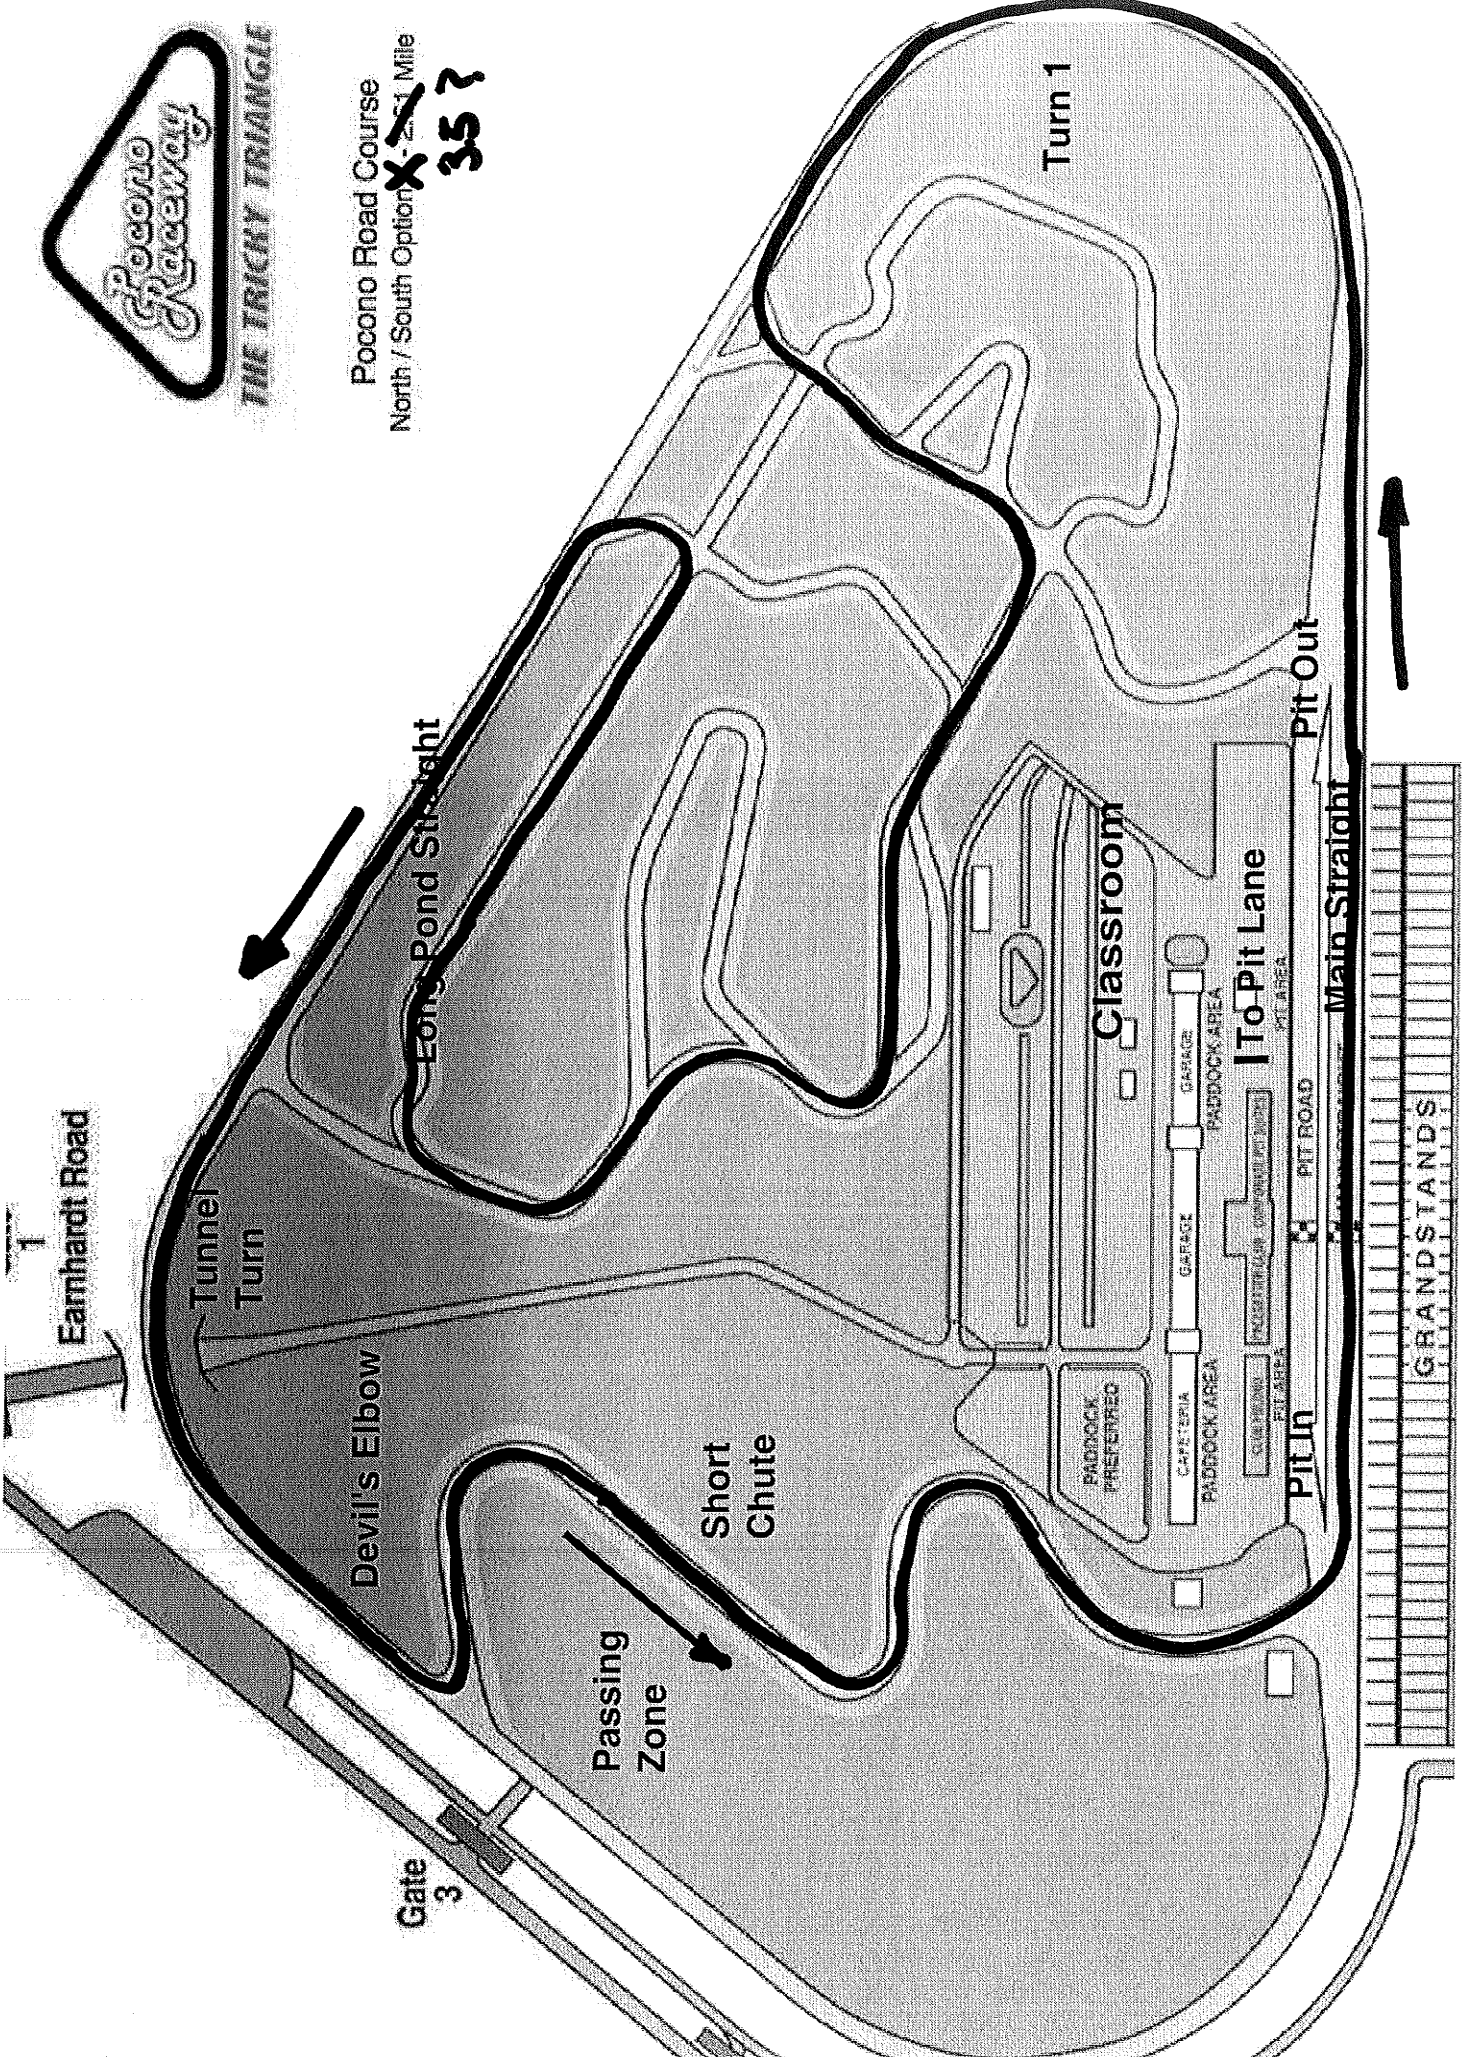

Pocono Road Course  
North / South Option ~~X~~ - 2.51 Mile  
**35?**

1  
Earhardt Road

Tunnel Turn

Devil's Elbow

Gate 3

Passing Zone

Short Chute

Long Pond Straight

Turn 1

Paddock Preferred

Cafeteria

Garage

Paddock Area

Classroom

To Pit Lane

Pit Area

Pit Road

Pit Out

Main Straight

GRANDSTANDS