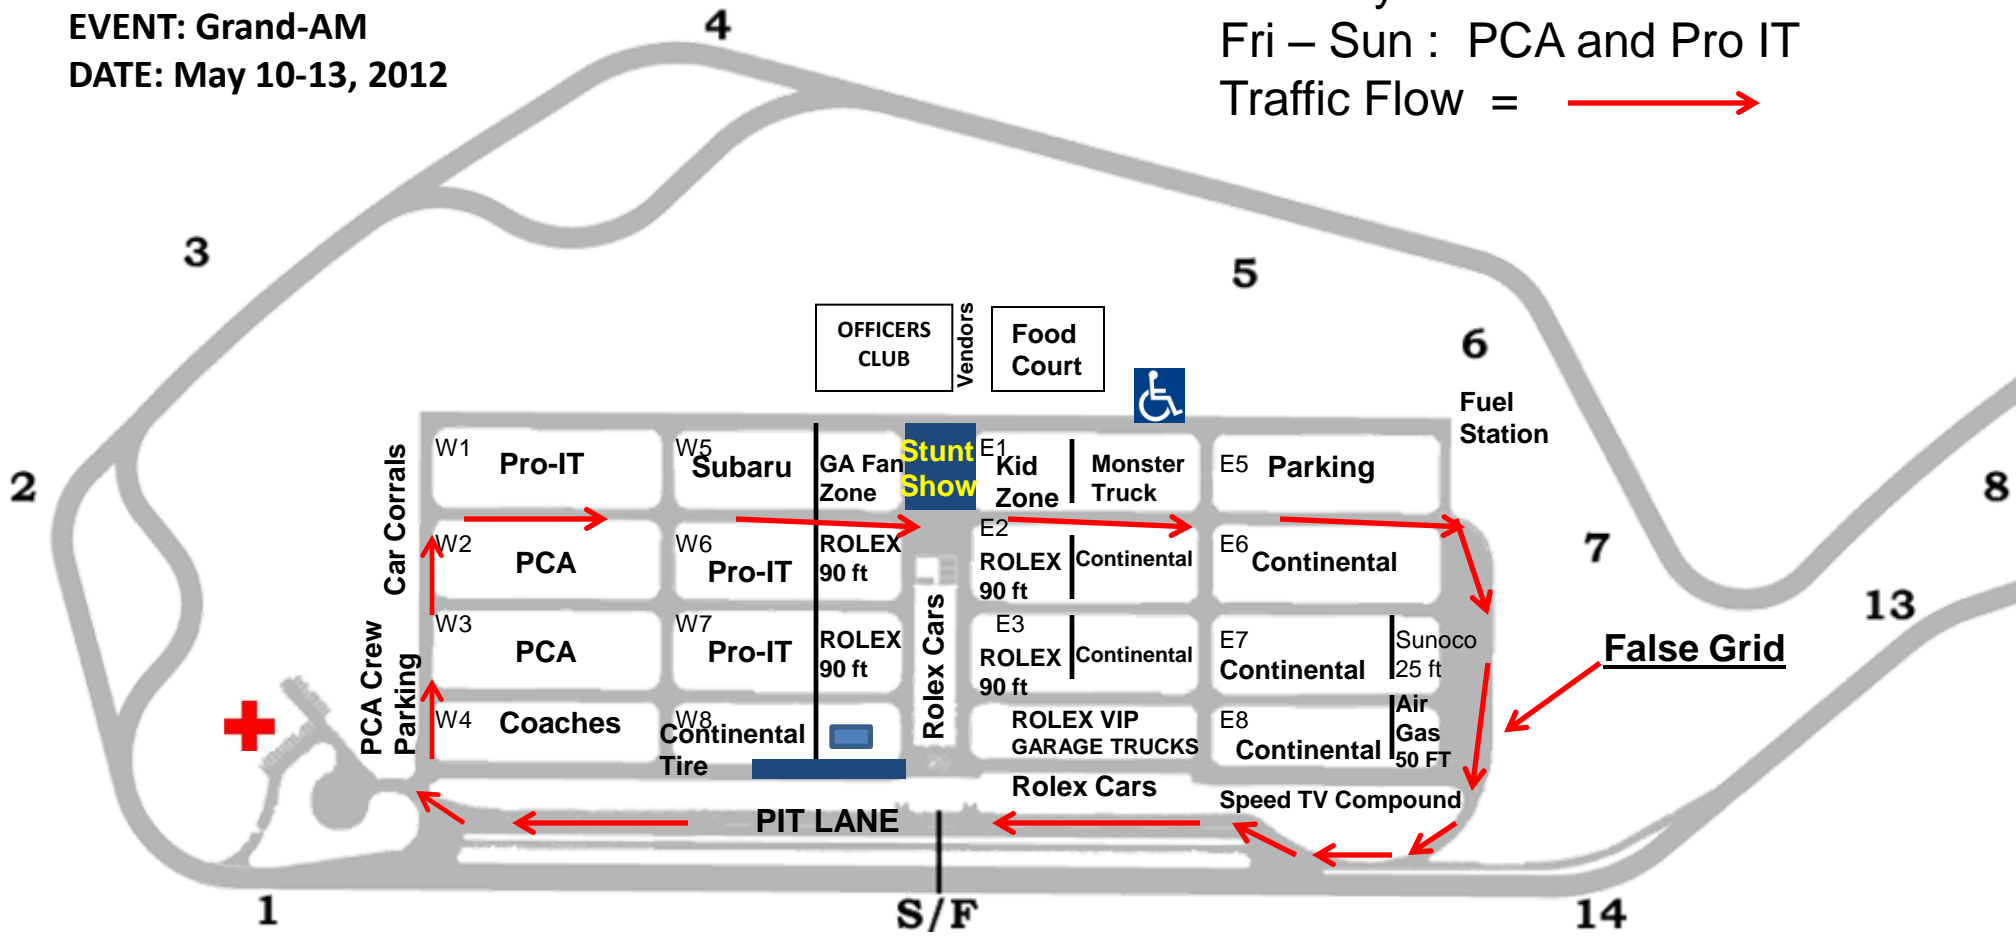

EVENT: Grand-AM
DATE: May 10-13, 2012

Test day : All Sessions
Fri – Sun : PCA and Pro IT
Traffic Flow = 

Paddock Traffic Flow Map