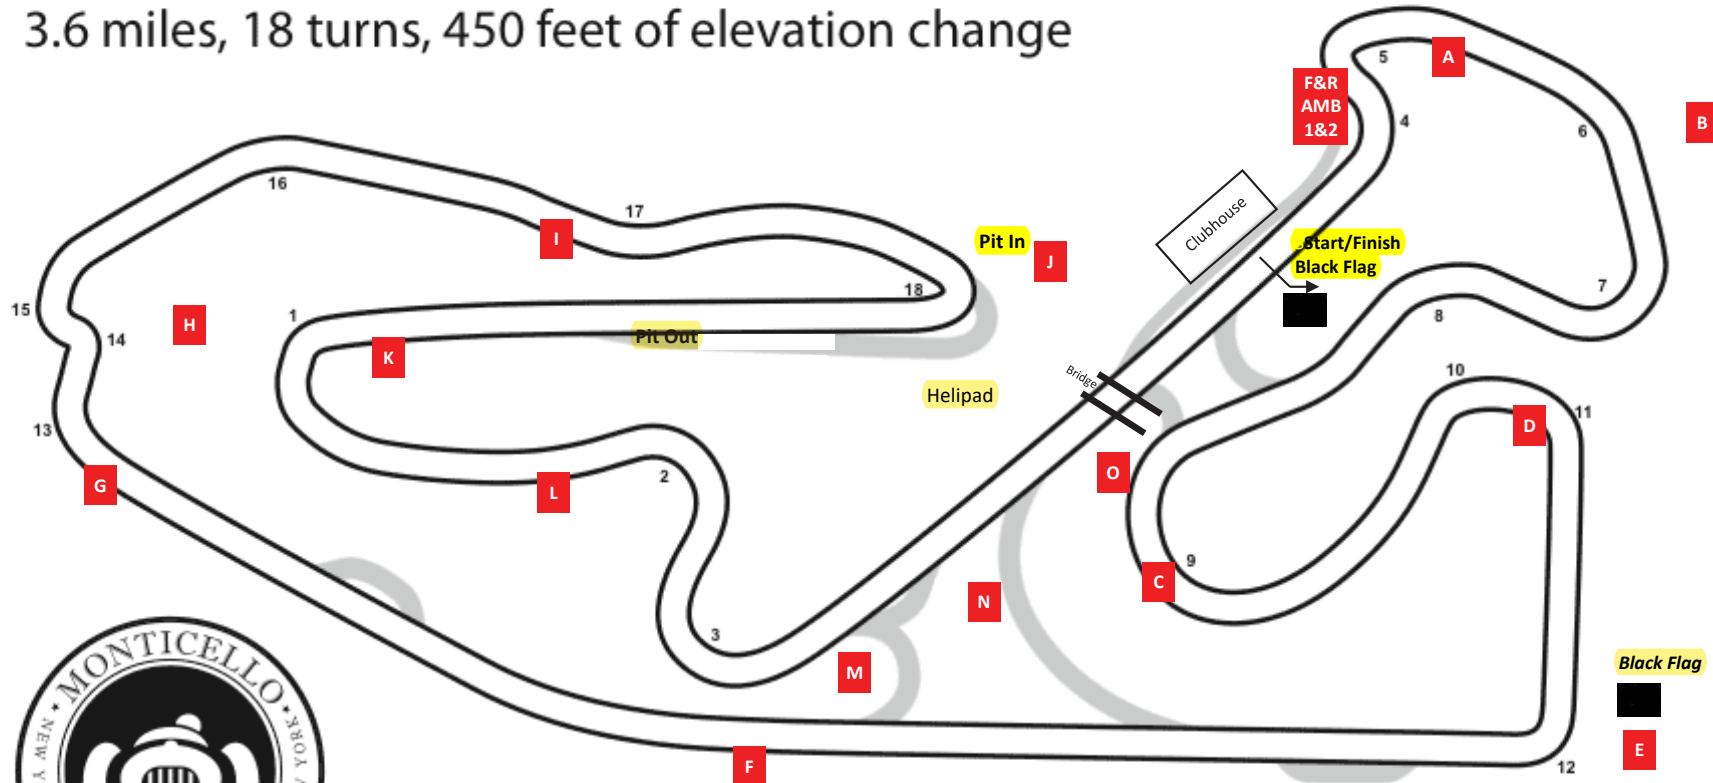

PORSCHE

Monticello Motor Club — Full Course

3.6 miles, 18 turns, 450 feet of elevation change

Porsche of Conshohocken

MonticelloMotorClub.com