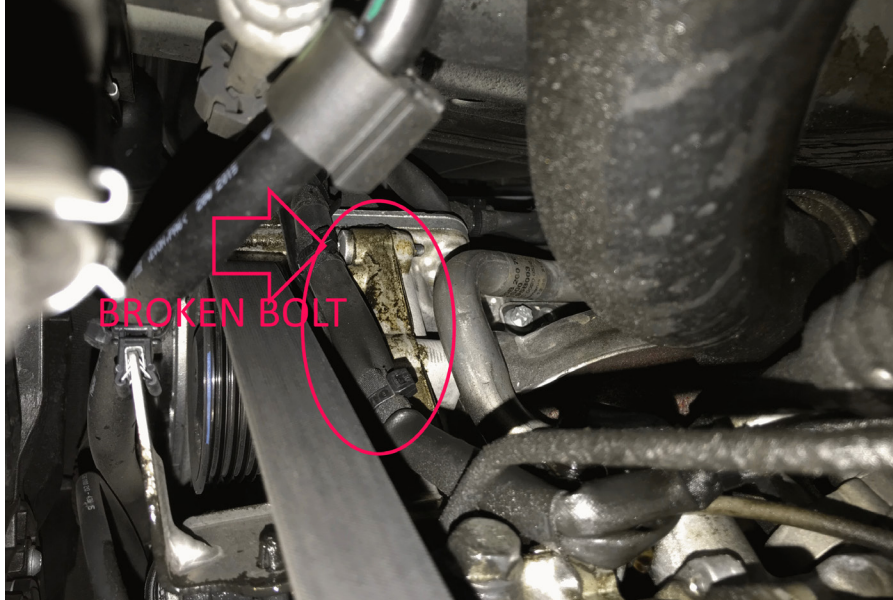

Warranty Information

92A, 970, 95B

D460

Information
(continued):

Location and source of oil leak