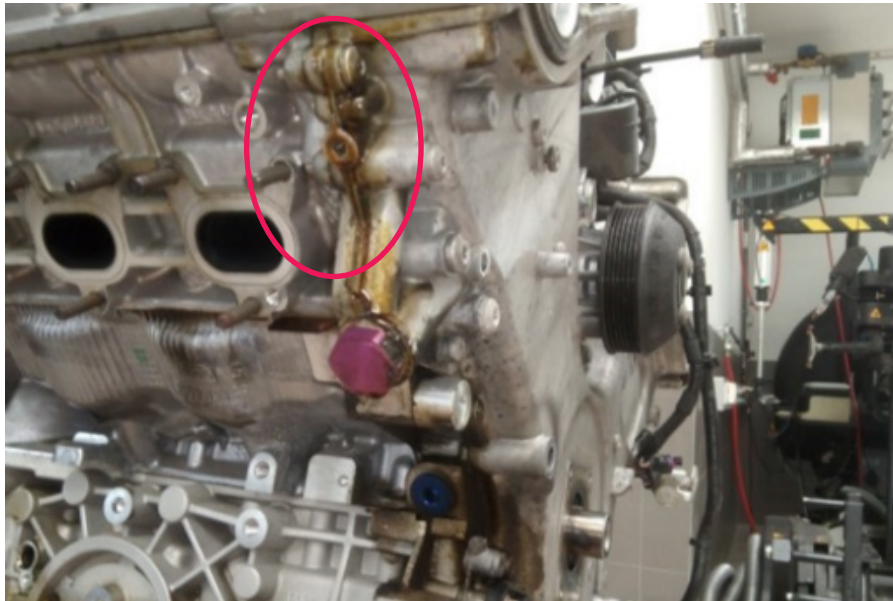

A picture of the location and source of oil leak with engine
clearly removed *is required*