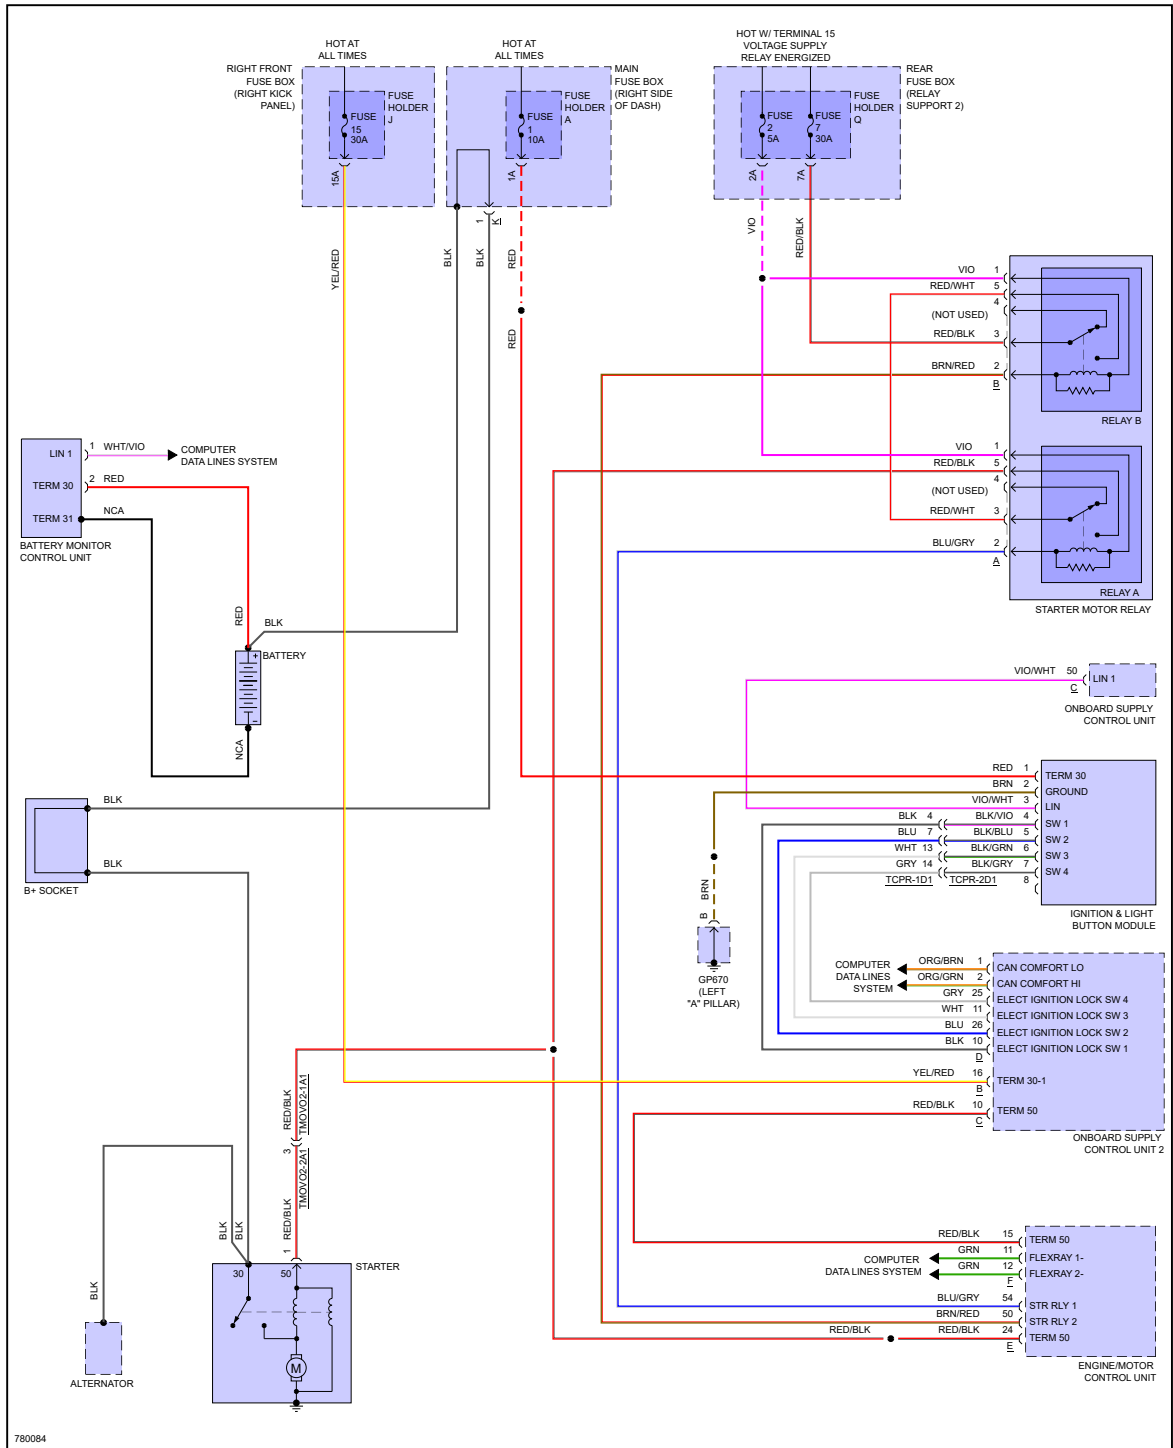

PRODEMAND

YMMS: 2021 Porsche 911 Carrera 4S
Engine: 3.0L Eng
VIN:

Sep 17, 2023
License:
Odometer:

STARTING/CHARGING

Fig 1: Charging Circuit

Fig 2: Starting Circuit

780084