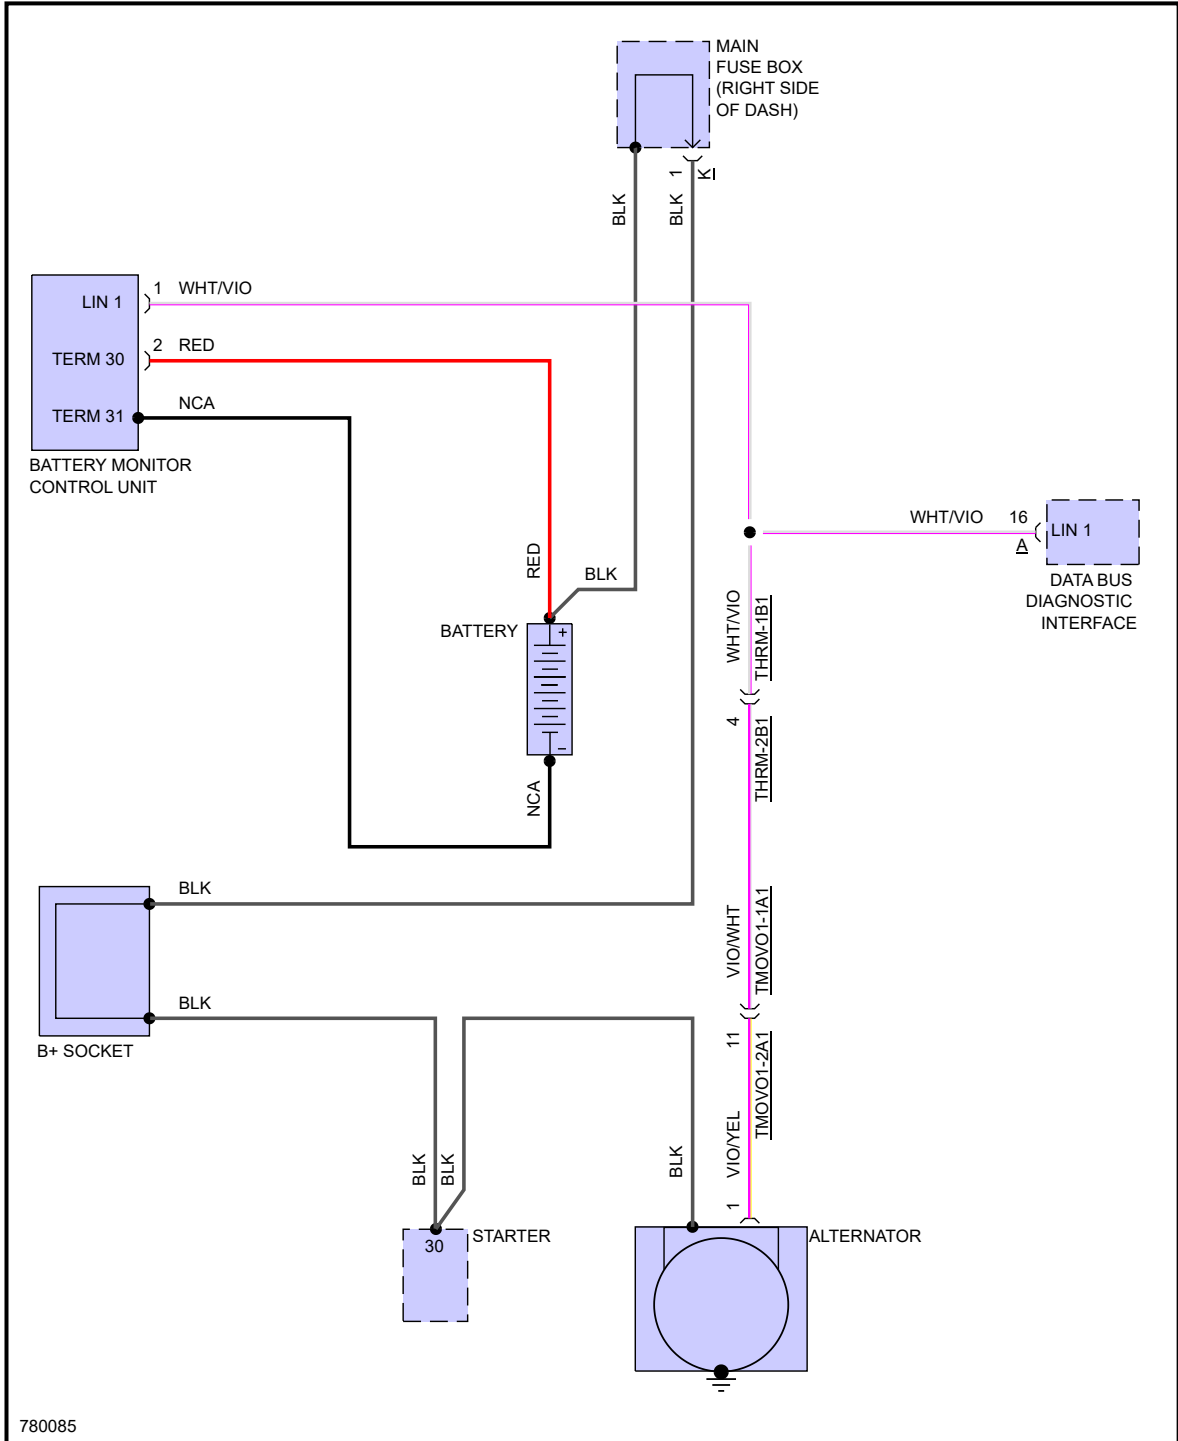

PRODEMAND

YMMS: 2021 Porsche 911 Carrera 4S
Engine: 3.0L Eng
VIN:

Sep 17, 2023
License:
Odometer:

STARTING/CHARGING

Fig 1: Charging Circuit

Fig 2: Starting Circuit

780084