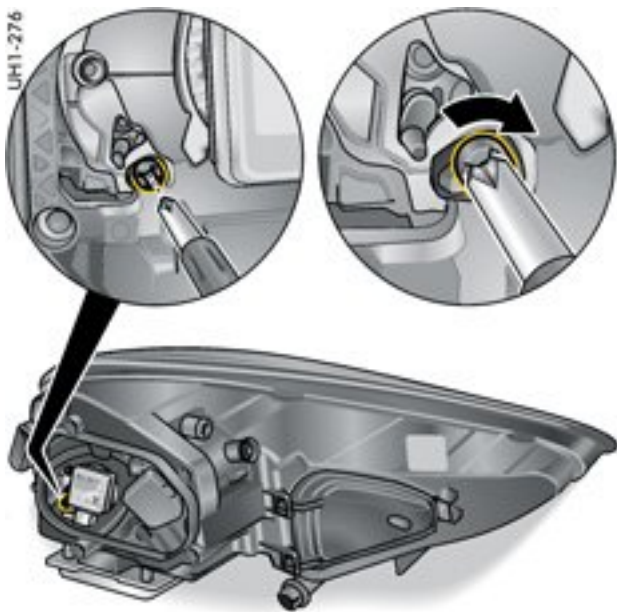

The message “**Headlights adapted for LHD/RHD**” appears on the multi-function display whenever the ignition and dipped beam headlights are switched on.

On the return journey, do not forget to readjust the headlights.

3. Turn spindle as far as it will go in clockwise direction using a crosshead screwdriver.
4. Fit cover on headlight.
Both release tabs must be fully engaged.
5. Install the headlight.

For information on installing headlights: