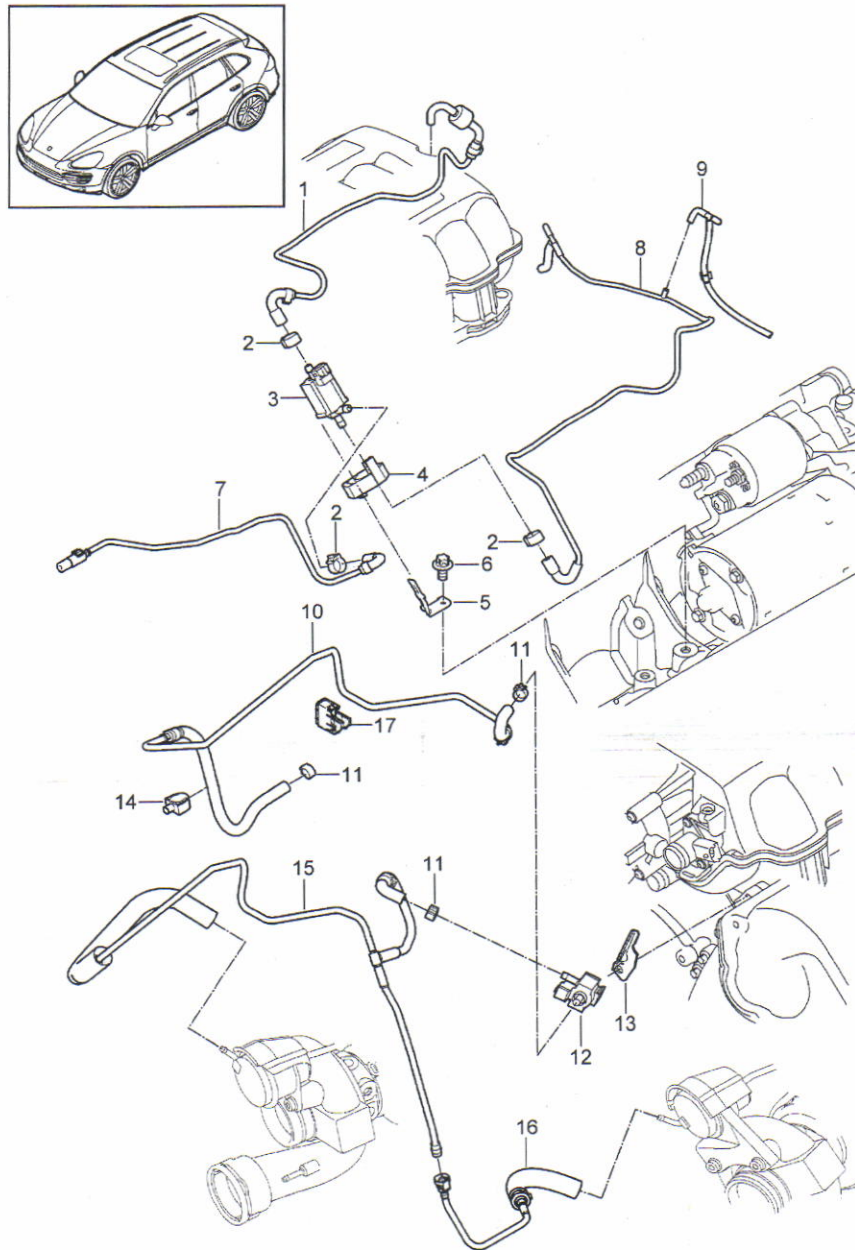

PORSCHE

PET2

PORSCHE

Model	Year	MG	SG	Illustration	Restrictions	UPD	14:37	19.10.2018
92A	2011	1	07	107-085		477		

EC	TC	ITC	VIN	Production	Sales Type
4852	A4854	LC	WP1AC2A26BLA82002	03.06.2010	92AAI1

FI SUGGESTION

PORSCHE

PET2

PORSCHE

Model	Year	MG	SG	Illustration	Restrictions	UPD	14:36	19.10.2018
92A	2011	1	07	107-050		477		

EC	TC	ITC	VIN	Production	Sales Type
4852	A4854	LC	WP1AC2A26BLA82002	03.06.2010	92AA11

FI SUGGESTION

PORSCHE

PET2

PORSCHE

Model	Year	MG	SG	Illustration	Restrictions	UPD	14:36	19.10.2018
92A	2011	1	07	107-005		477		

EC	TC	ITC	VIN	Production	Sales Type
4852	A4854	LC	WP1AC2A26BLA82002	03.06.2010	92AA11

FI SUGGESTION

PORSCHE

PET2

PORSCHE

Model	Year	MG	SG	Illustration	Restrictions	UPD	14:35	19.10.2018
92A	2011	1	07	107-000		477		

EC	TC	ITC	VIN	Production	Sales Type
4852	A4854	LC	WP1AC2A26BLA82002	03.06.2010	92AAI1

FI SUGGESTION