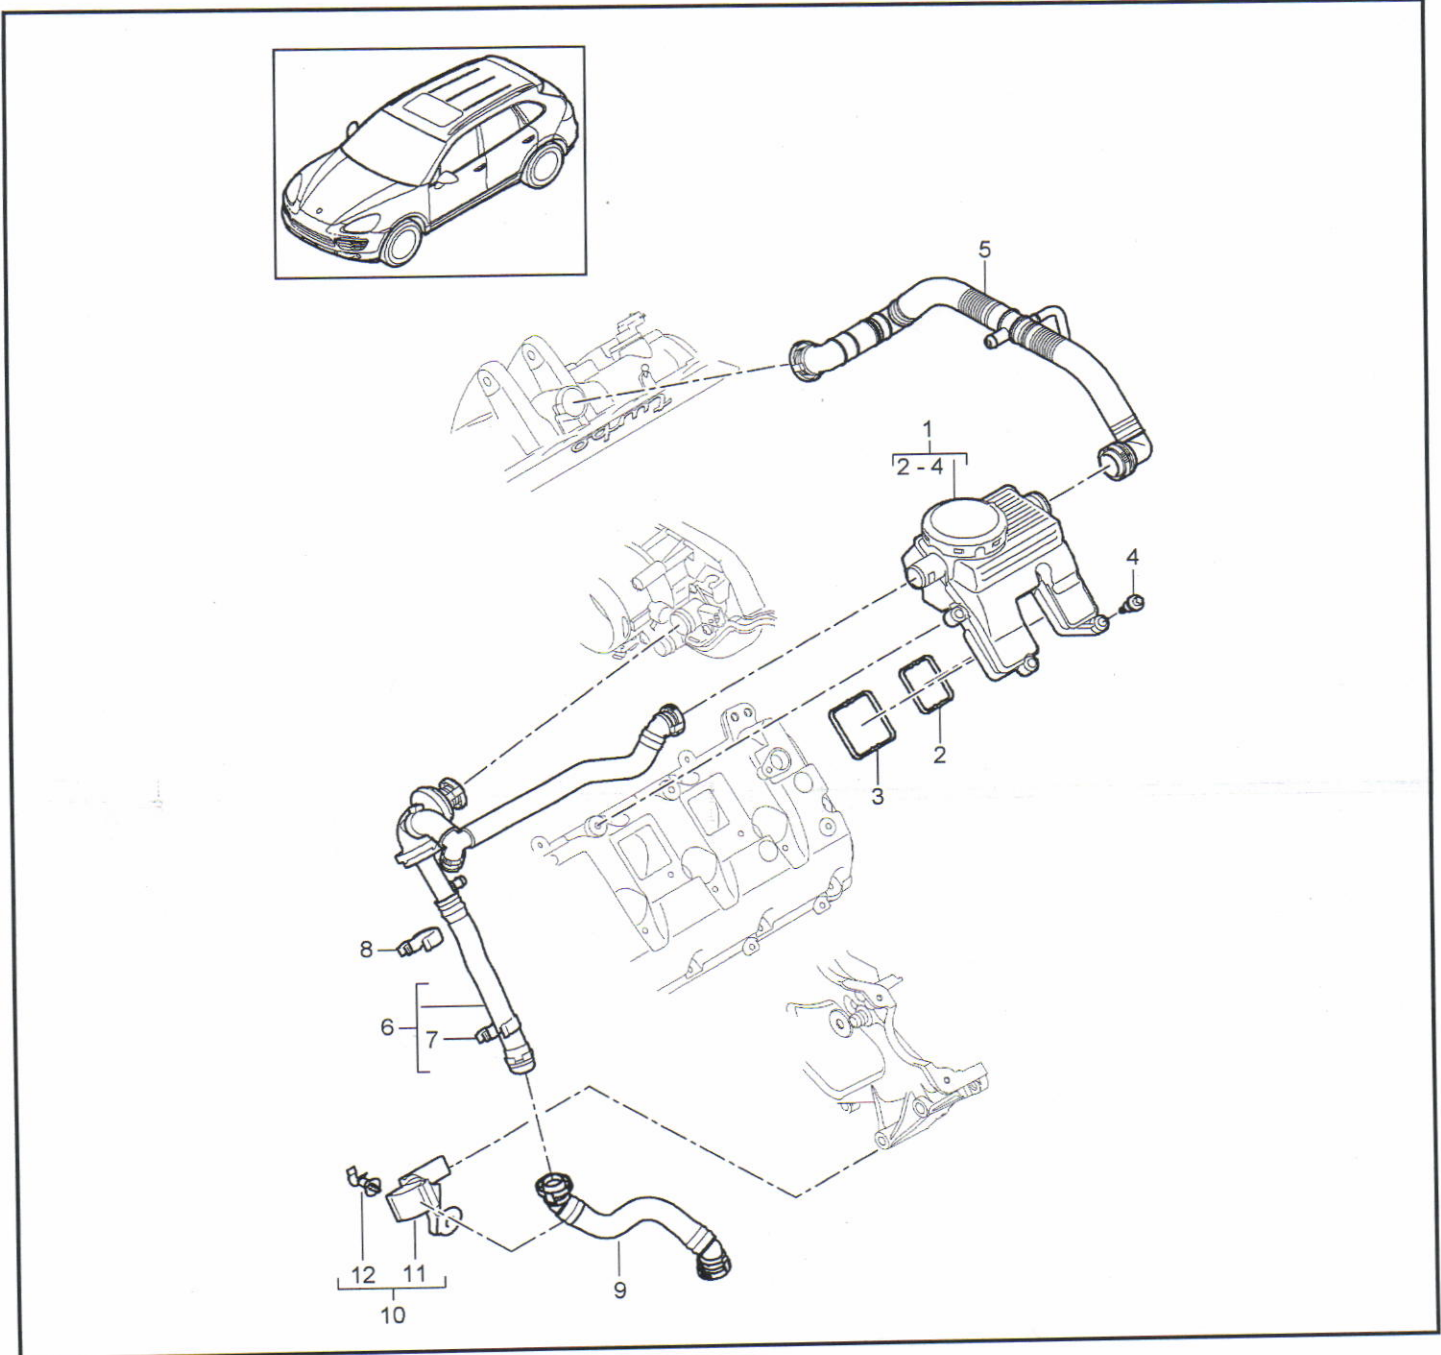

PORSCHE

PET2

PORSCHE

Model	Year	MG	SG	Illustration	Restrictions	UPD	14:36	19.10.2018
92A	2011	1	07	107-005		477		

EC	TC	ITC	VIN	Production	Sales Type
4852	A4854	LC	WP1AC2A26BLA82002	03.06.2010	92AA11

FI SUGGESTION

PORSCHE

PET2

PORSCHE

Model	Year	MG	SG	Illustration	Restrictions	UPD	14:35	19.10.2018
92A	2011	1	07	107-000		477		

EC	TC	ITC	VIN	Production	Sales Type
4852	A4854	LC	WP1AC2A26BLA82002	03.06.2010	92AAI1

FI SUGGESTION