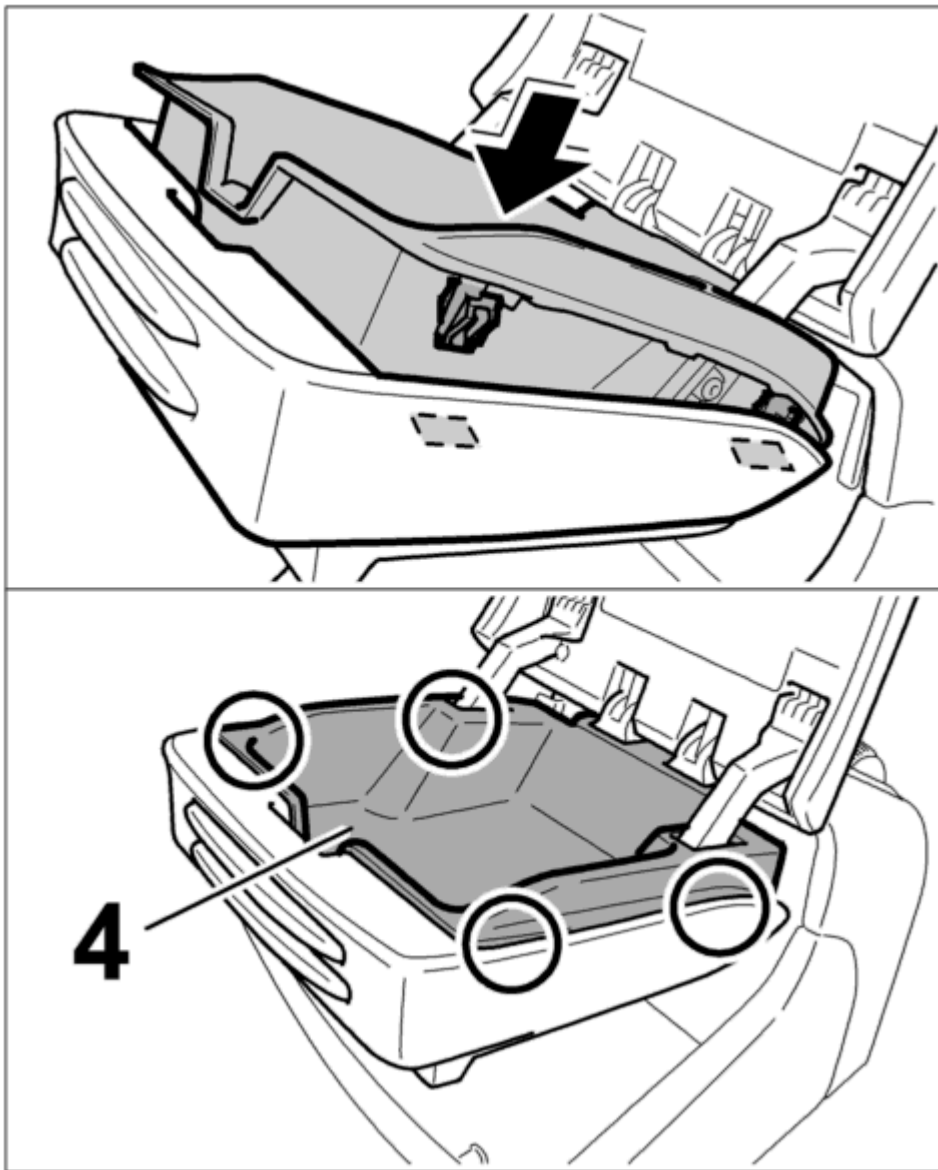

3. Place release in position.

3.1. Press lower release button **-arrow A-** and push release **-1-** downwards **-arrow B-** . See **Fig. 108.**

2006 Porsche Cayenne

2003-2008 ACCESSORIES & EQUIPMENT Interior Equipment

Fig. 109: Clipping in shelf

Courtesy of PORSCHE OF NORTH AMERICA, INC.

4. Swivel shelf -4- downwards and clip it in. See **Fig. 109**.

2006 Porsche Cayenne

2003-2008 ACCESSORIES & EQUIPMENT Interior Equipment