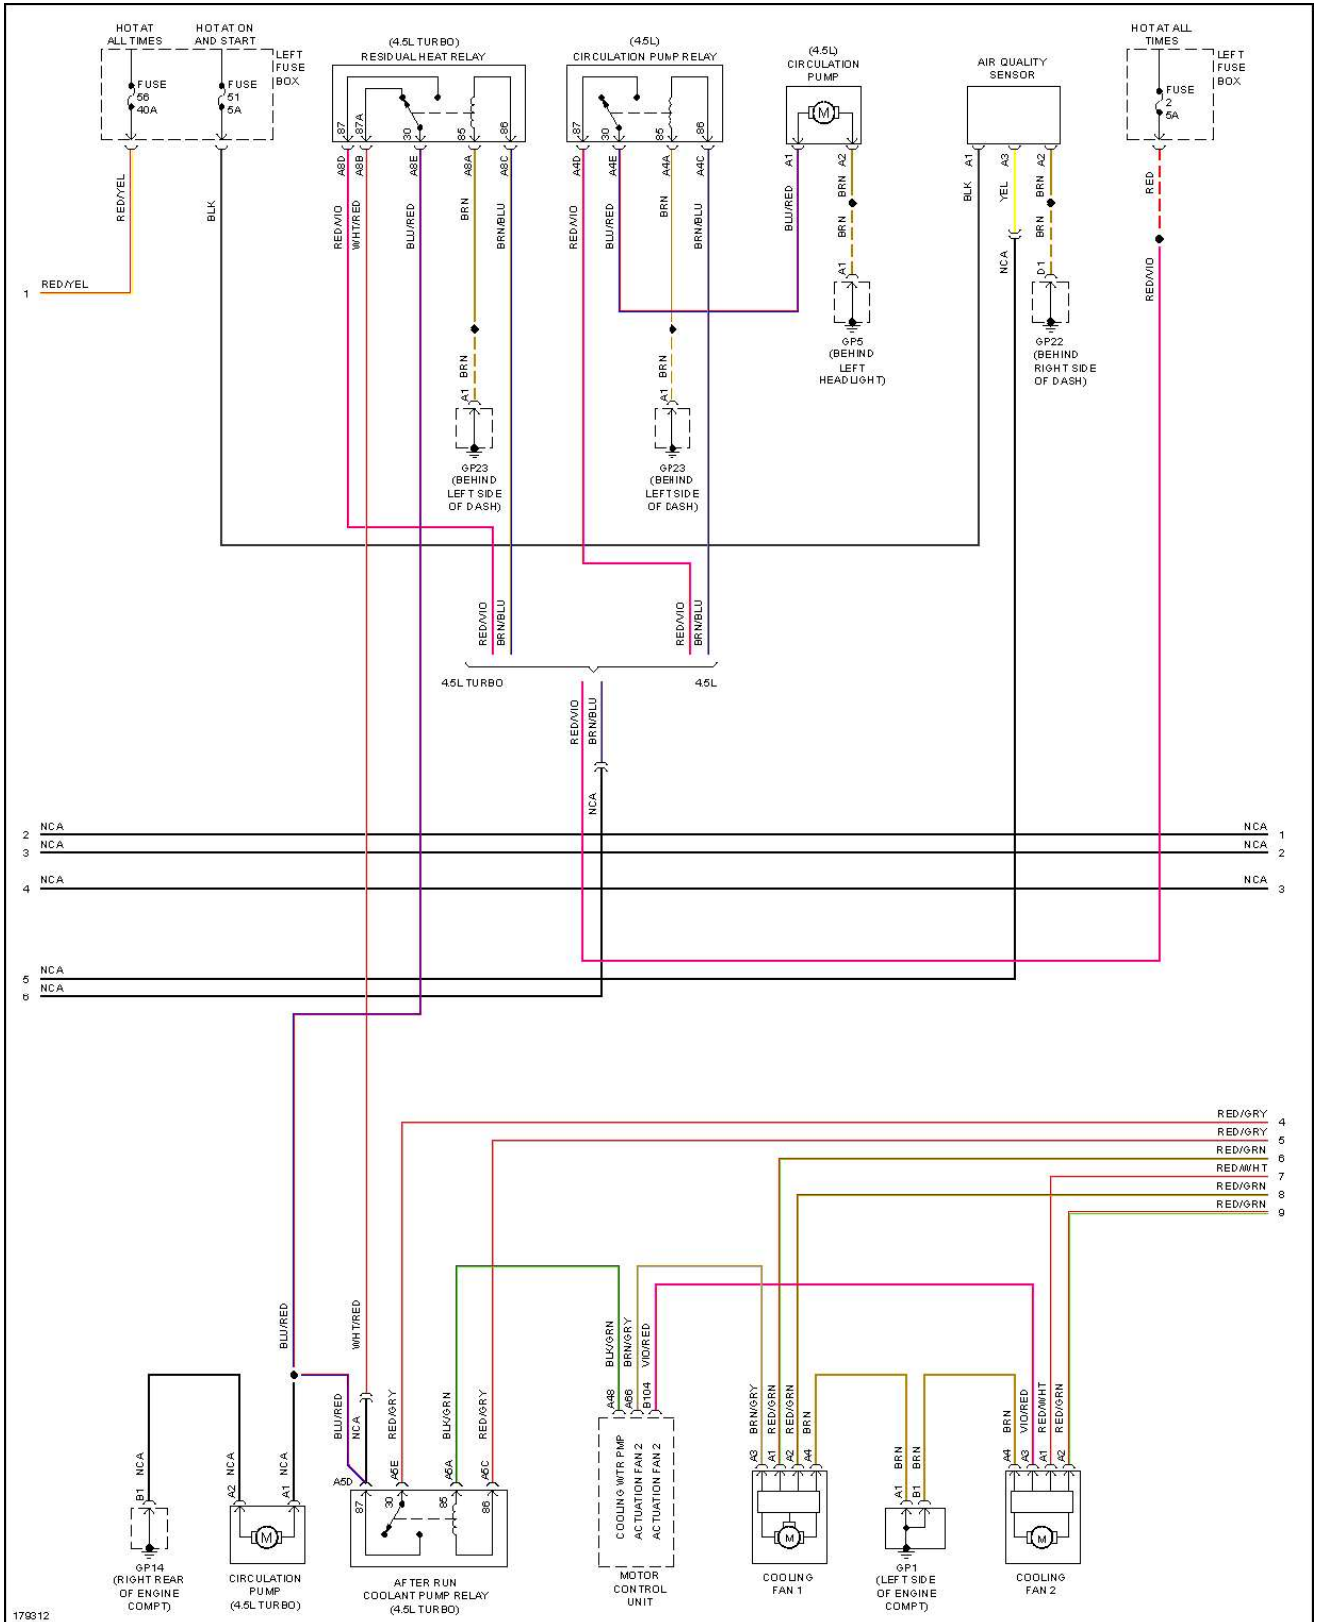

## SYSTEM WIRING DIAGRAMS Porsche - Cayenne

**Fig. 1: Automatic A/C Circuit, Dual A/C Circuit (1 of 4)**

## SYSTEM WIRING DIAGRAMS Porsche - Cayenne

**Fig. 2: Automatic A/C Circuit, Dual A/C Circuit (2 of 4)**

## SYSTEM WIRING DIAGRAMS Porsche - Cayenne

**Fig. 3: Automatic A/C Circuit, Dual A/C Circuit (3 of 4)**

## SYSTEM WIRING DIAGRAMS Porsche - Cayenne

**Fig. 4: Automatic A/C Circuit, Dual A/C Circuit (4 of 4)**