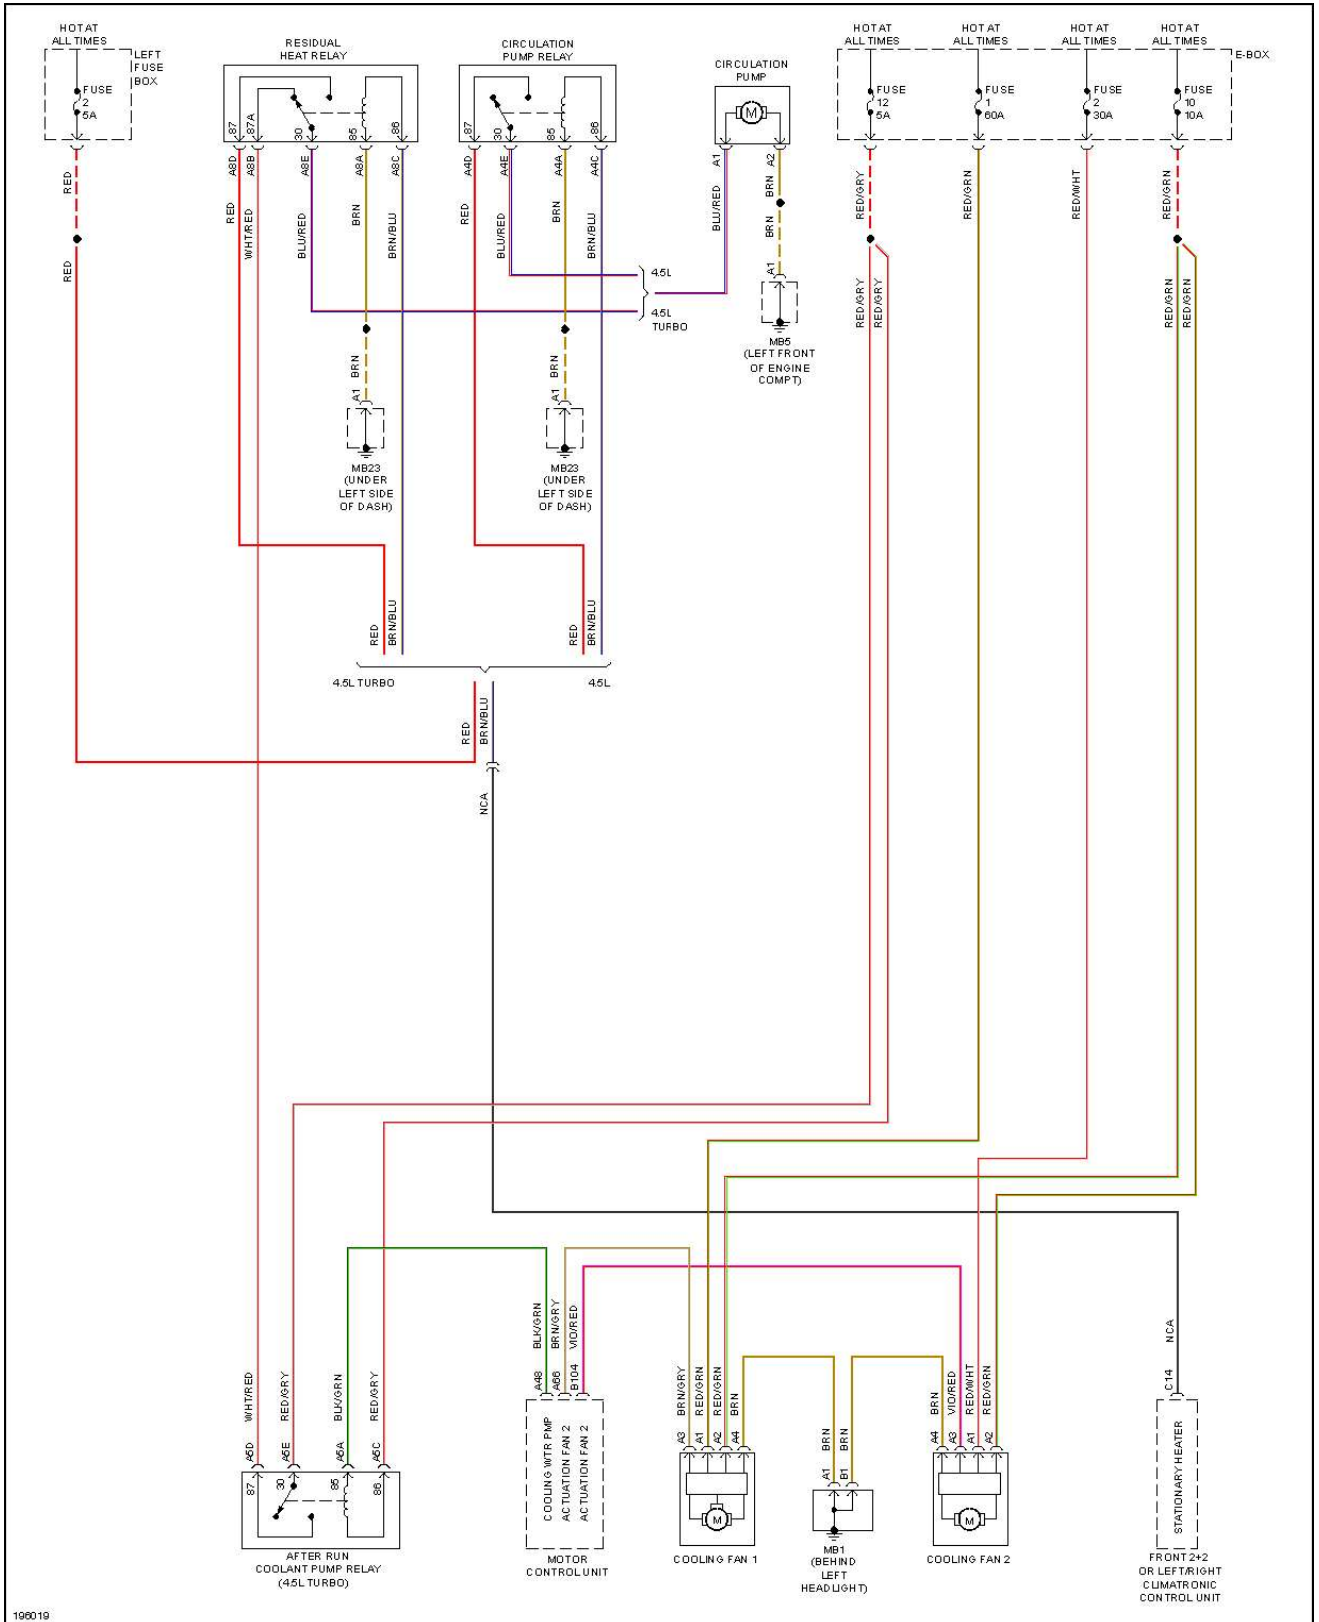

## SYSTEM WIRING DIAGRAMS Porsche - Cayenne

**Fig. 2: Automatic A/C Circuit, Dual A/C Circuit (2 of 4)**

## SYSTEM WIRING DIAGRAMS Porsche - Cayenne

**Fig. 3: Automatic A/C Circuit, Dual A/C Circuit (3 of 4)**

## SYSTEM WIRING DIAGRAMS Porsche - Cayenne

**Fig. 4: Automatic A/C Circuit, Dual A/C Circuit (4 of 4)**

## 2004 SYSTEM WIRING DIAGRAMS Porsche - Cayenne

Fig. 19: Cooling Fan Circuit