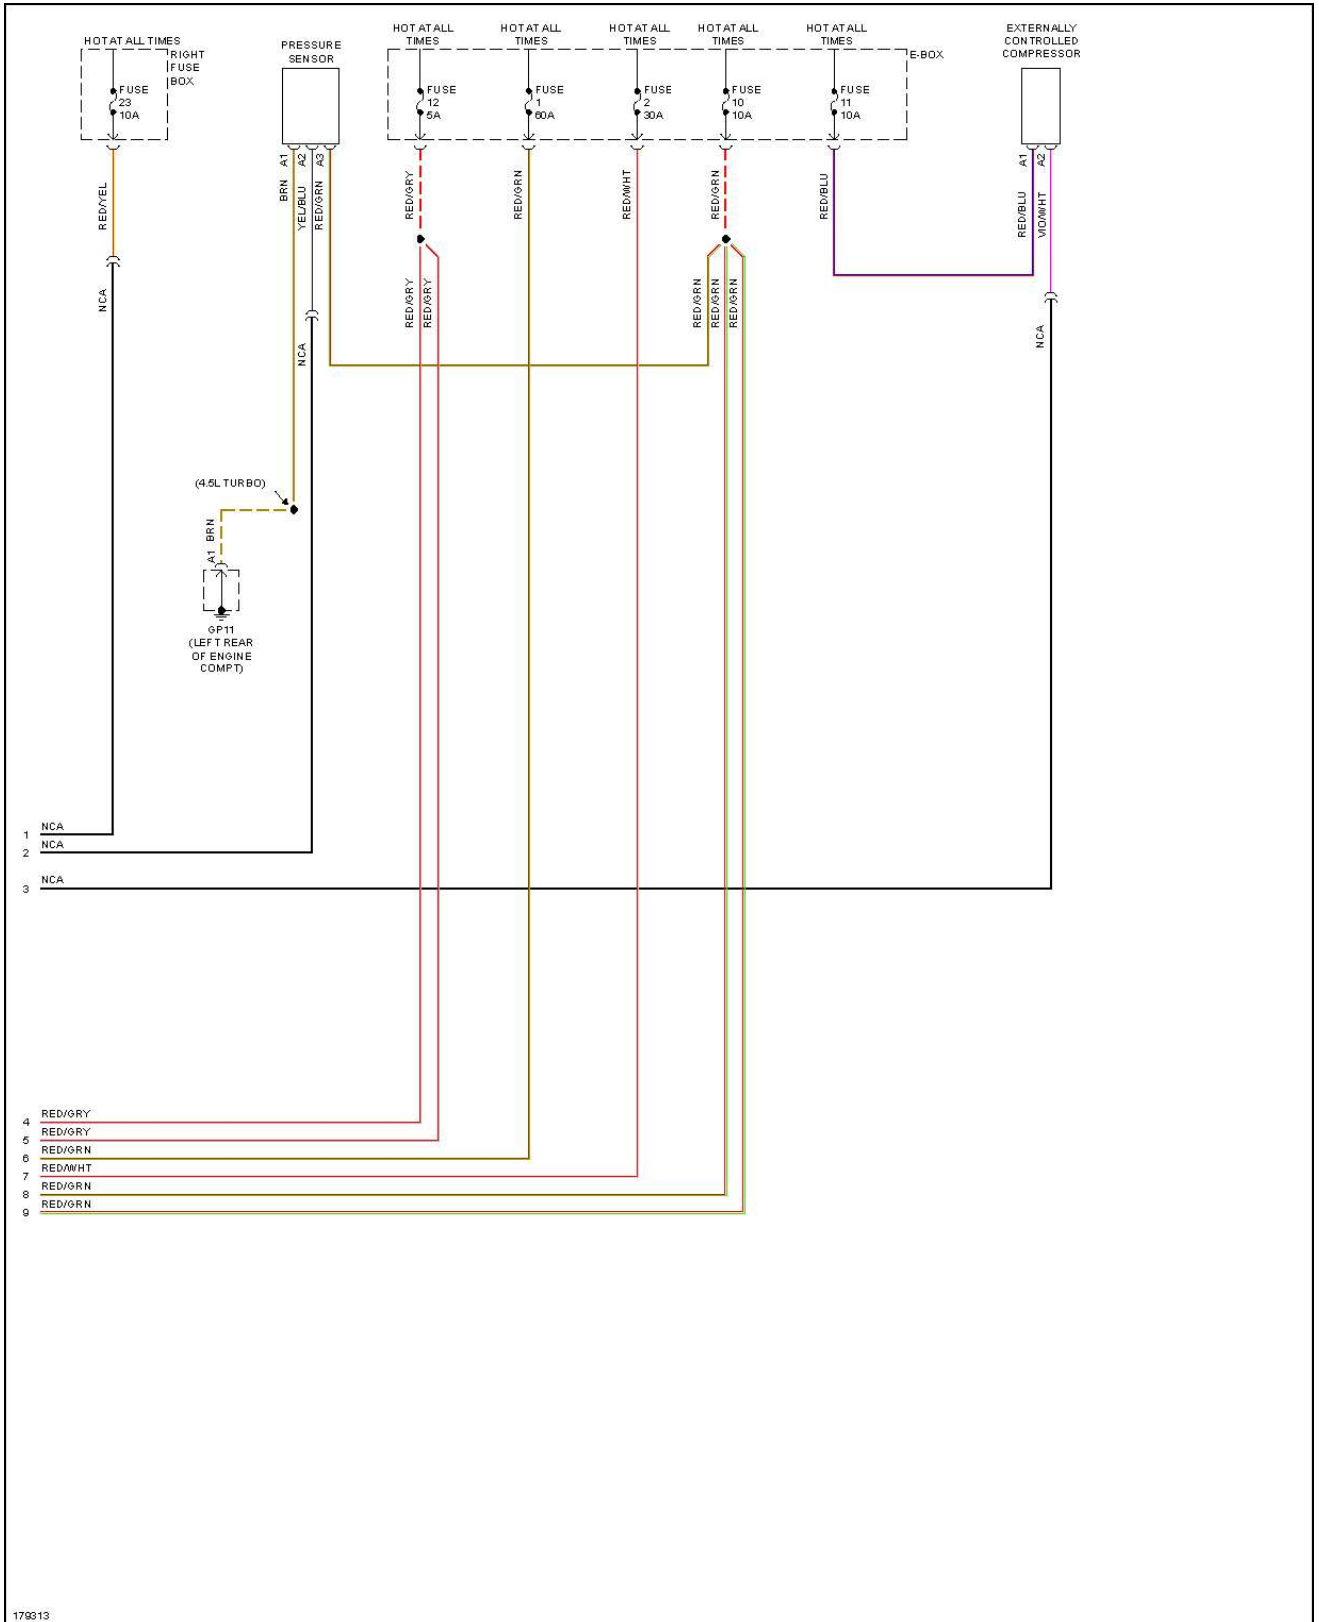

## SYSTEM WIRING DIAGRAMS Porsche - Cayenne

**Fig. 2: Automatic A/C Circuit, Dual A/C Circuit (2 of 4)**

## SYSTEM WIRING DIAGRAMS Porsche - Cayenne

**Fig. 3: Automatic A/C Circuit, Dual A/C Circuit (3 of 4)**

## SYSTEM WIRING DIAGRAMS Porsche - Cayenne

**Fig. 4: Automatic A/C Circuit, Dual A/C Circuit (4 of 4)**