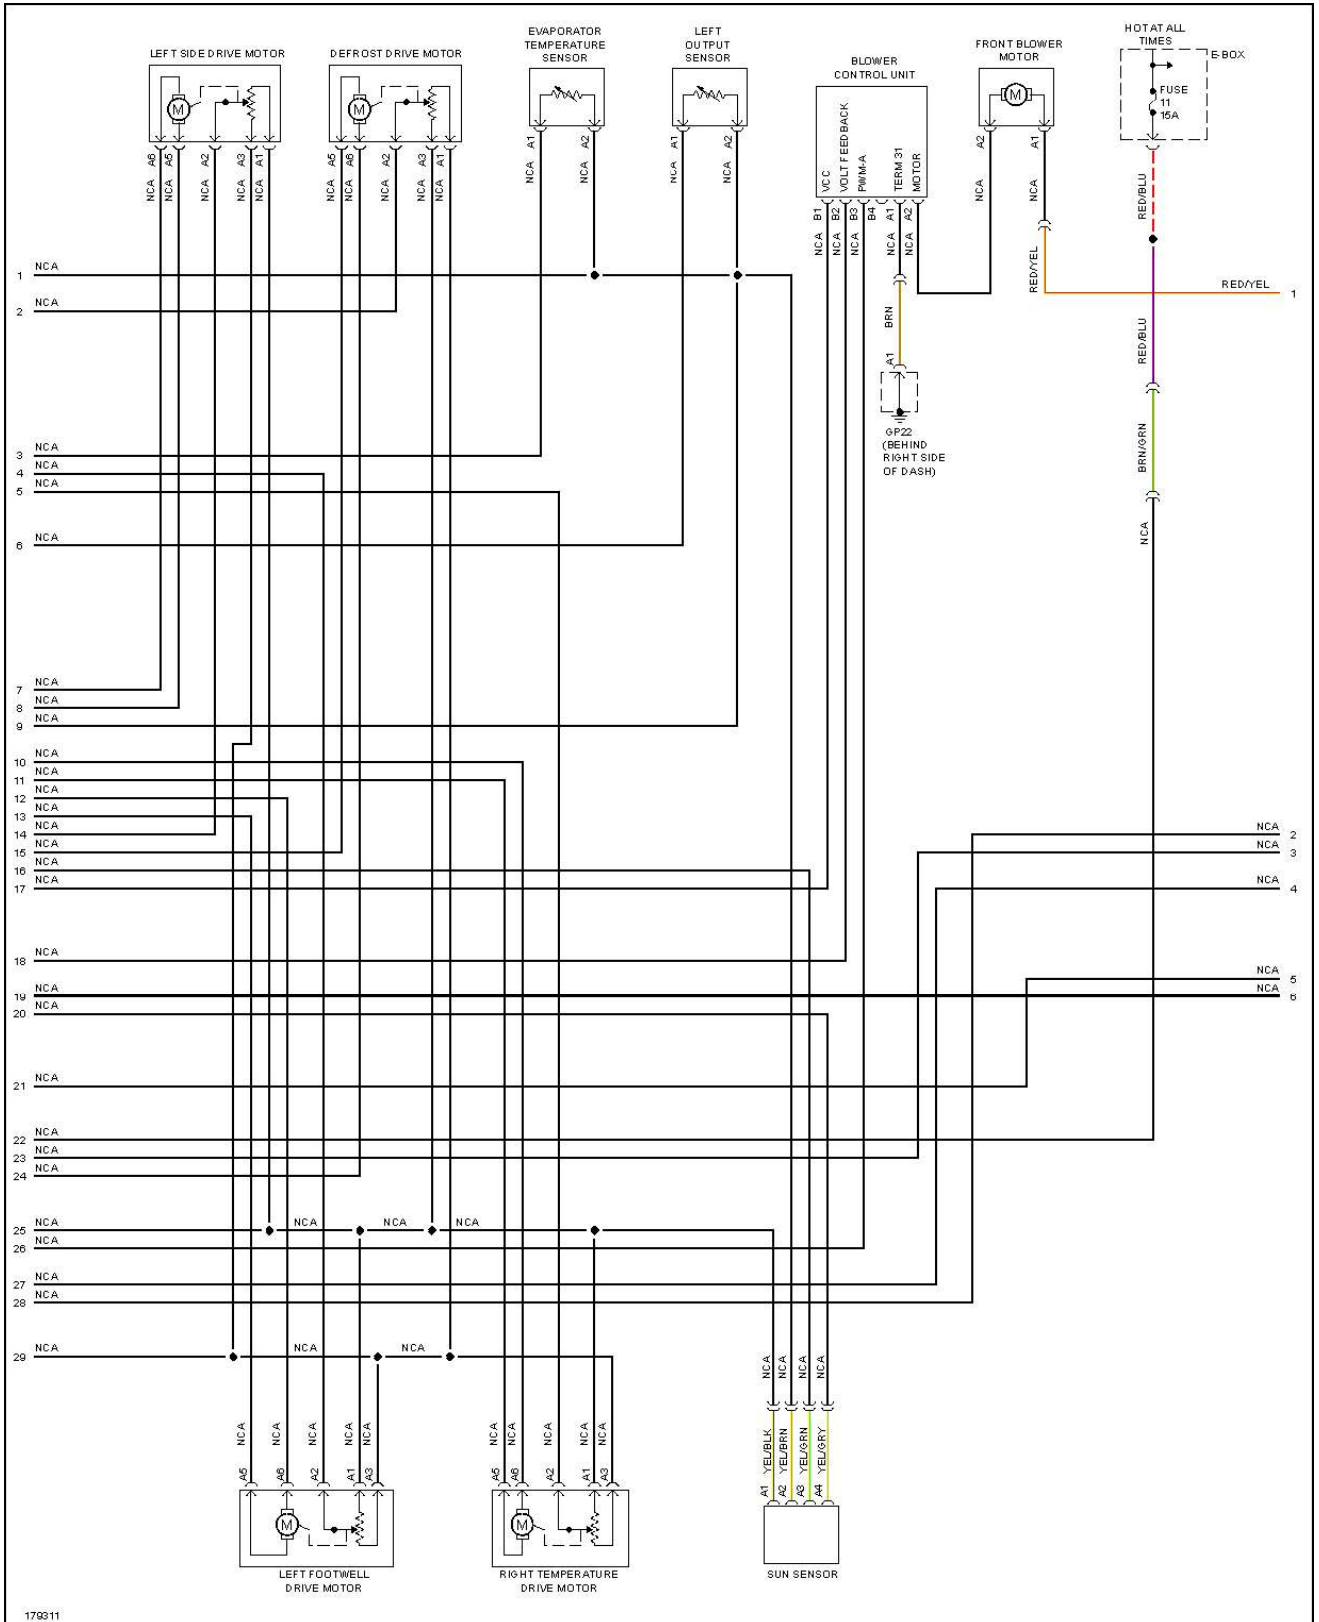

## SYSTEM WIRING DIAGRAMS Porsche - Cayenne

**Fig. 1: Automatic A/C Circuit, Dual A/C Circuit (1 of 4)**

## SYSTEM WIRING DIAGRAMS Porsche - Cayenne

**Fig. 2: Automatic A/C Circuit, Dual A/C Circuit (2 of 4)**

## SYSTEM WIRING DIAGRAMS Porsche - Cayenne

**Fig. 4: Automatic A/C Circuit, Dual A/C Circuit (4 of 4)**