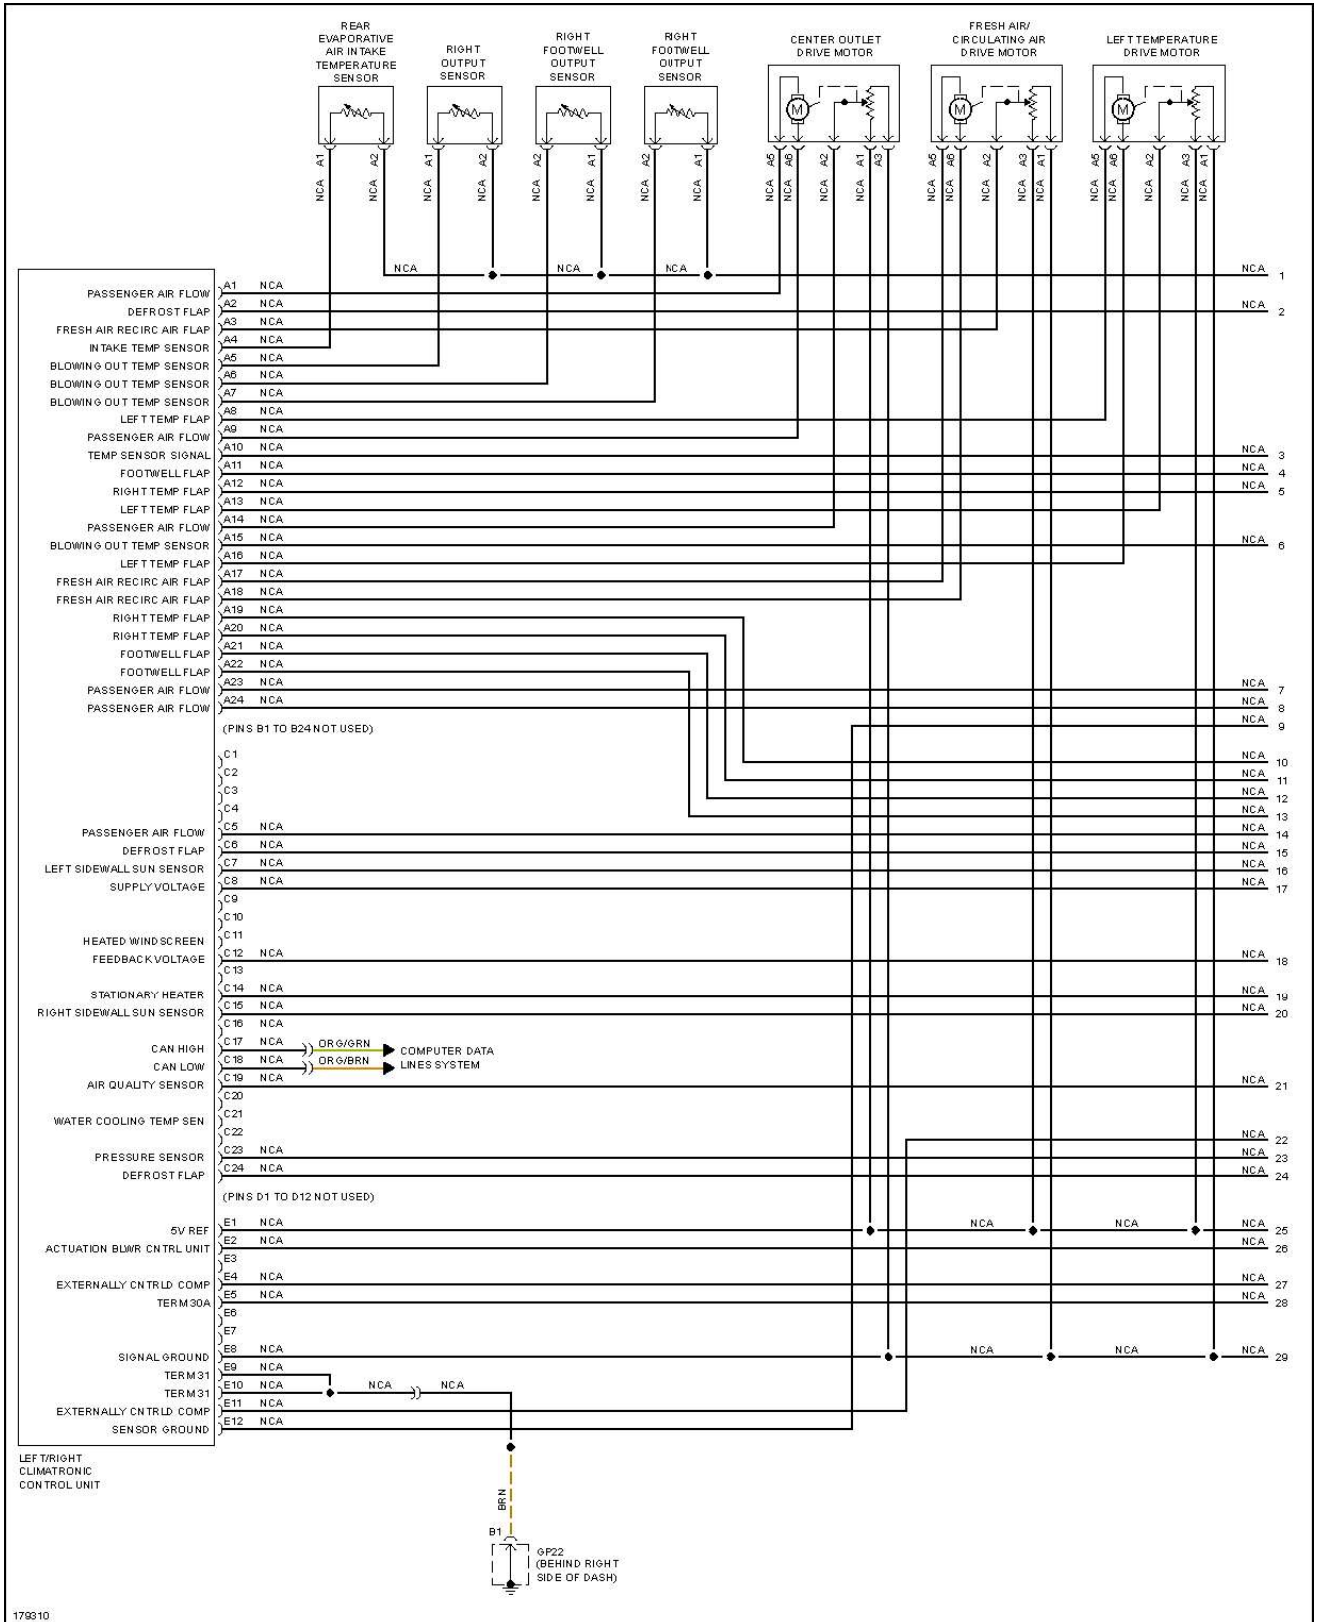

## SYSTEM WIRING DIAGRAMS Porsche - Cayenne

**Fig. 1: Automatic A/C Circuit, Dual A/C Circuit (1 of 4)**