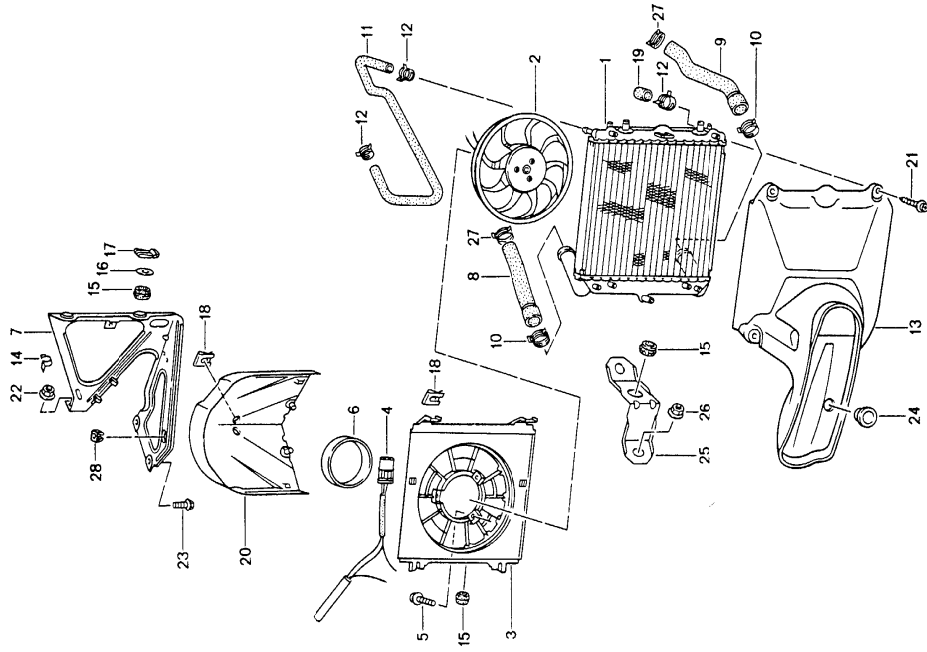

Model	Year	MG	SG	Illustration	Restrictions	UPD	14:07	04.02.2010	PORSCHE	PET	PORSCHE
986	2004	1	05	105-15		248	USA / CANADA				

Pos	Part Number	Description	Remark	Qty	Model
1	A 996 106 131 50	water cooling 3 radiator		2	
(1)	996 106 131 51	radiator	/L	1	
(1)	996 106 132 51	radiator	/R	1	
2	996 624 135 00	fan		2	
-	999 652 936 40	plug socket		2	
-	999 652 776 22	connector		6	
-	999 652 778 40	gasket		6	
-	999 652 811 40	stopper		2	
3	996 624 131 00	air box		2	
4	996 616 101 00	series resistor		2	
5	900 146 116 09	screw M 5 X 16		6	
6	996 624 136 00	protection cap		2	
7	996 504 175 03	bracket	/L	1	
7	996 504 175 04	bracket	/L	1	
7	996 504 175 09	bracket		1	
(7)	996 504 176 03	bracket	/R	1	
(7)	996 504 176 04	bracket	/R	1	
(7)	996 504 176 09	bracket		1	
8	996 106 621 01	hose supply	/L	1	
8	996 106 621 02	hose supply	/L	1	
(8)	996 106 665 53	hose supply with one connection radiator centre		1	
(8)	996 106 665 55	hose supply with one connection radiator centre	/L	1	M008