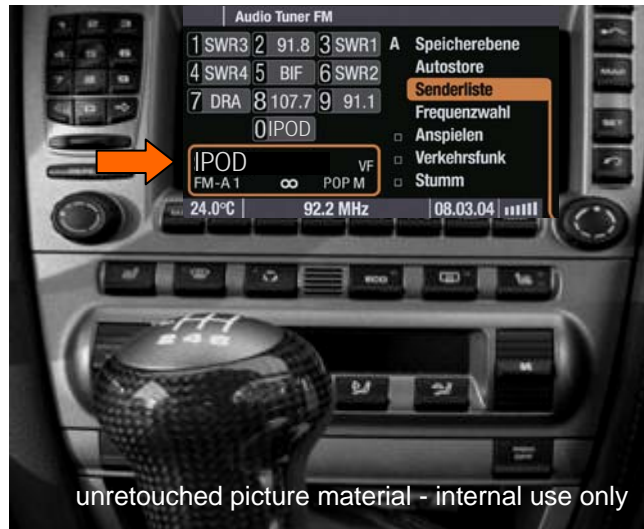

Musicplayer interface (CES)

Others

- Integration of nearly all mobile music player with 3,5mm connection and Apple dock connector (MP3-player, iPod 3rd generation/mini/nano)
- This will enable the user to listen to music from their mobile music player via Porsche audio system
- Volume control via PCM, Musicplayer control via Musicplayer

Musicplayer is stowed away and connected in the center console storage bin

Musicplayer connection is displayed in the PCM screen

after CP8		approx. available from
Boxster	○	06/07
Boxster S	○	06/07
Cayman	○	06/07
Cayman S	○	06/07