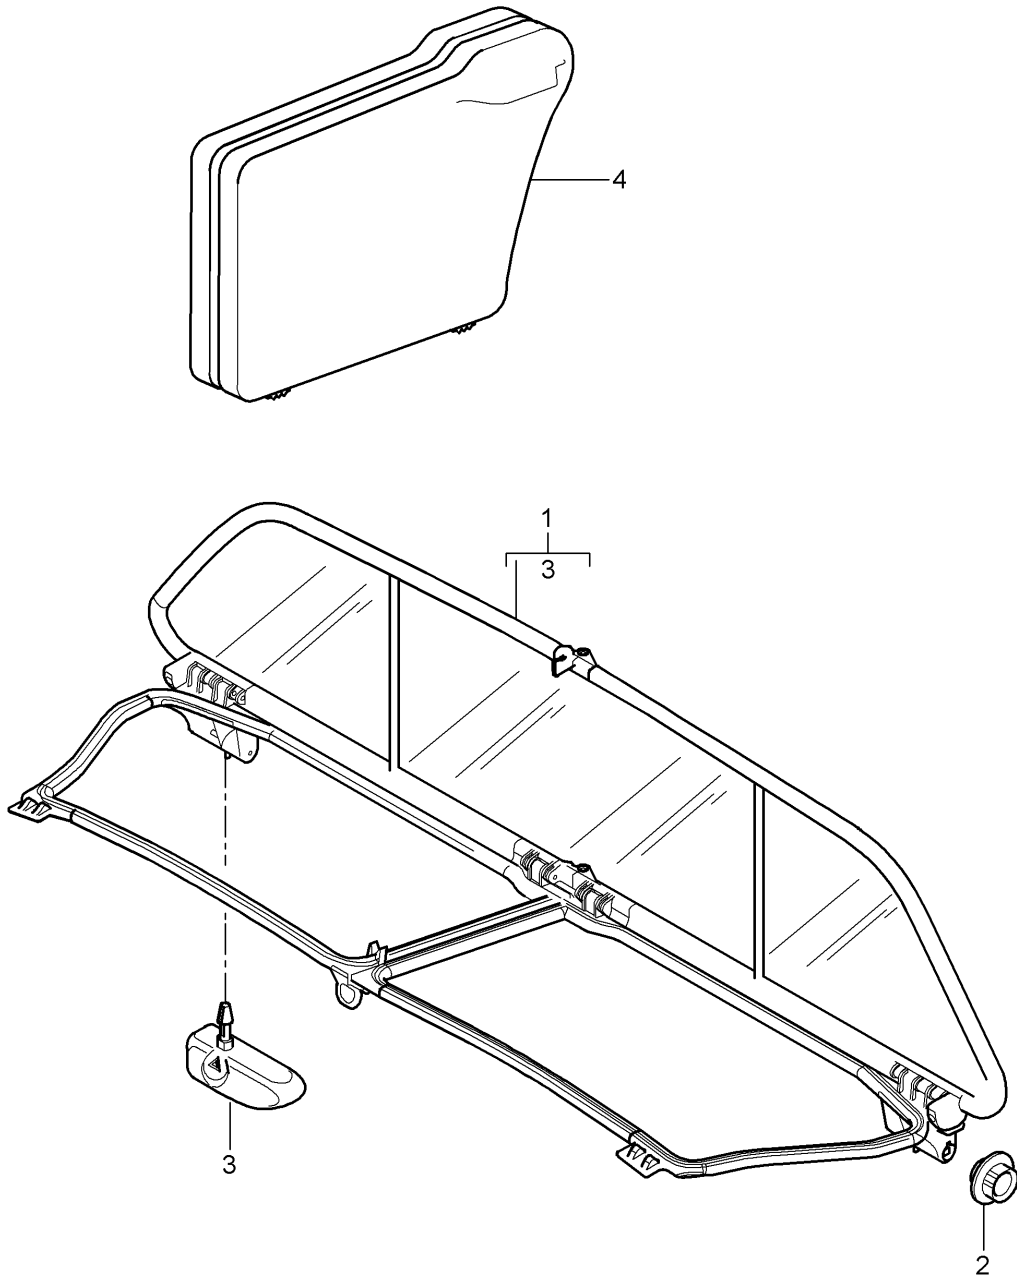

Model: 997T07

Model life 2007>>2009

Pos	Part Number	Description	Remark	Qty	Model
32	997 561 801 04	Stop +2MM		2	
32	997 561 801 05	Stop +3MM		2	
33	997 561 521 00	Cover	/L	1	
(33)	997 561 522 00	Cover	/R	1	
34	999 703 117 40	Stopper		1	CABRIO
35	996 612 504 00	Cable guide Wiring harness Brake light		1	CABRIO
36	997 561 755 00	Water drain strip	/L -07	1	
36	997 561 755 02	Water drain strip	/L 08-	1	
(36)	997 561 756 00	Water drain strip	/R -07	1	
(36)	997 561 756 02	Water drain strip	/R 08-	1	
37	999 911 673 41	Sealing cord		1	
38	999 507 647 01	Clamping washer Front for Water drain strip		2	
39	999 507 208 01	Clamping washer Rear for Water drain strip		2	
40	997 561 633 00	Buffer Foam part	09-	1	

Model: 997T07

Model life 2007>>2009