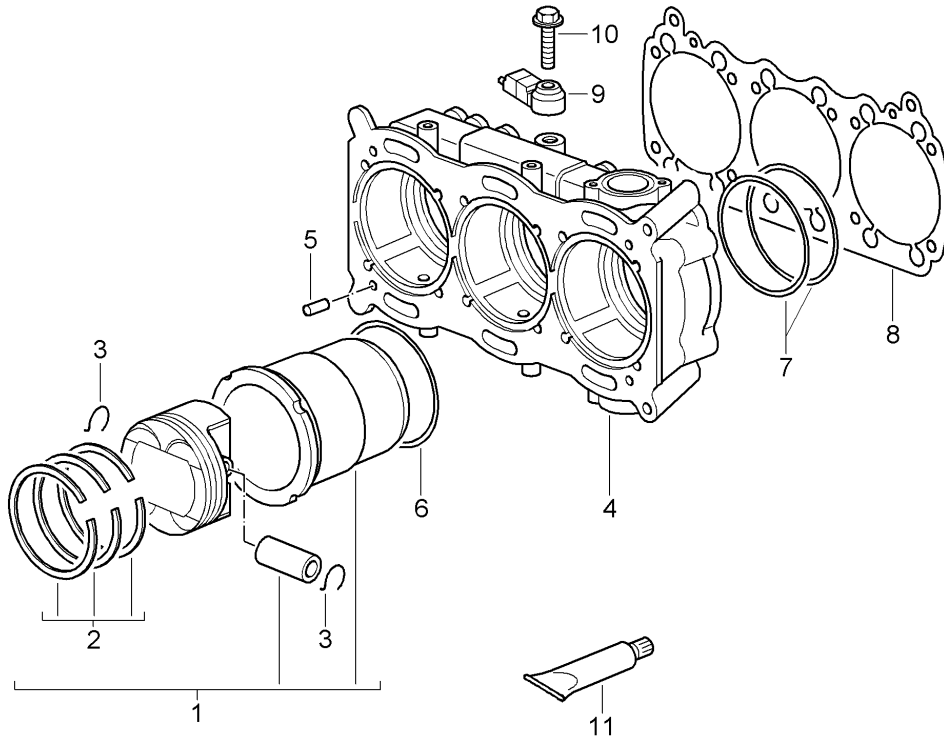

Model: 997T07

Model life 2007>>2009

Model: 997T07

Model life 2007>>2009

Pos	Part Number	Description	Remark	Qty	Model
1	997 103 915 71	Cylinder with piston Cylinder with piston Number plate /- 564 - 570 G		6	M97.70
1	997 103 916 71	Cylinder with piston Number plate /+ 570 - 576 G		6	
2	997 103 925 70	Piston ring Set		6	
2	997 103 071 70	Piston ring Set		6	
3	999 178 016 00	Circlip		12	
4	997 101 311 70	Housing		2	
5	900 012 046 00	Straight pin A 8,0 X 14		8	
6	999 707 393 40	O-ring 104,00 X 2,00		6	
7	999 707 394 40	O-ring 110,00 X 2,50		12	
8	997 101 193 71	Cylinder base gasket		2	
9	997 606 121 00	Knock sensor		2	
10	900 385 042 01	Torx screw M 8 X 35		2	
11	000 043 205 10	Grease 80 GR.		1