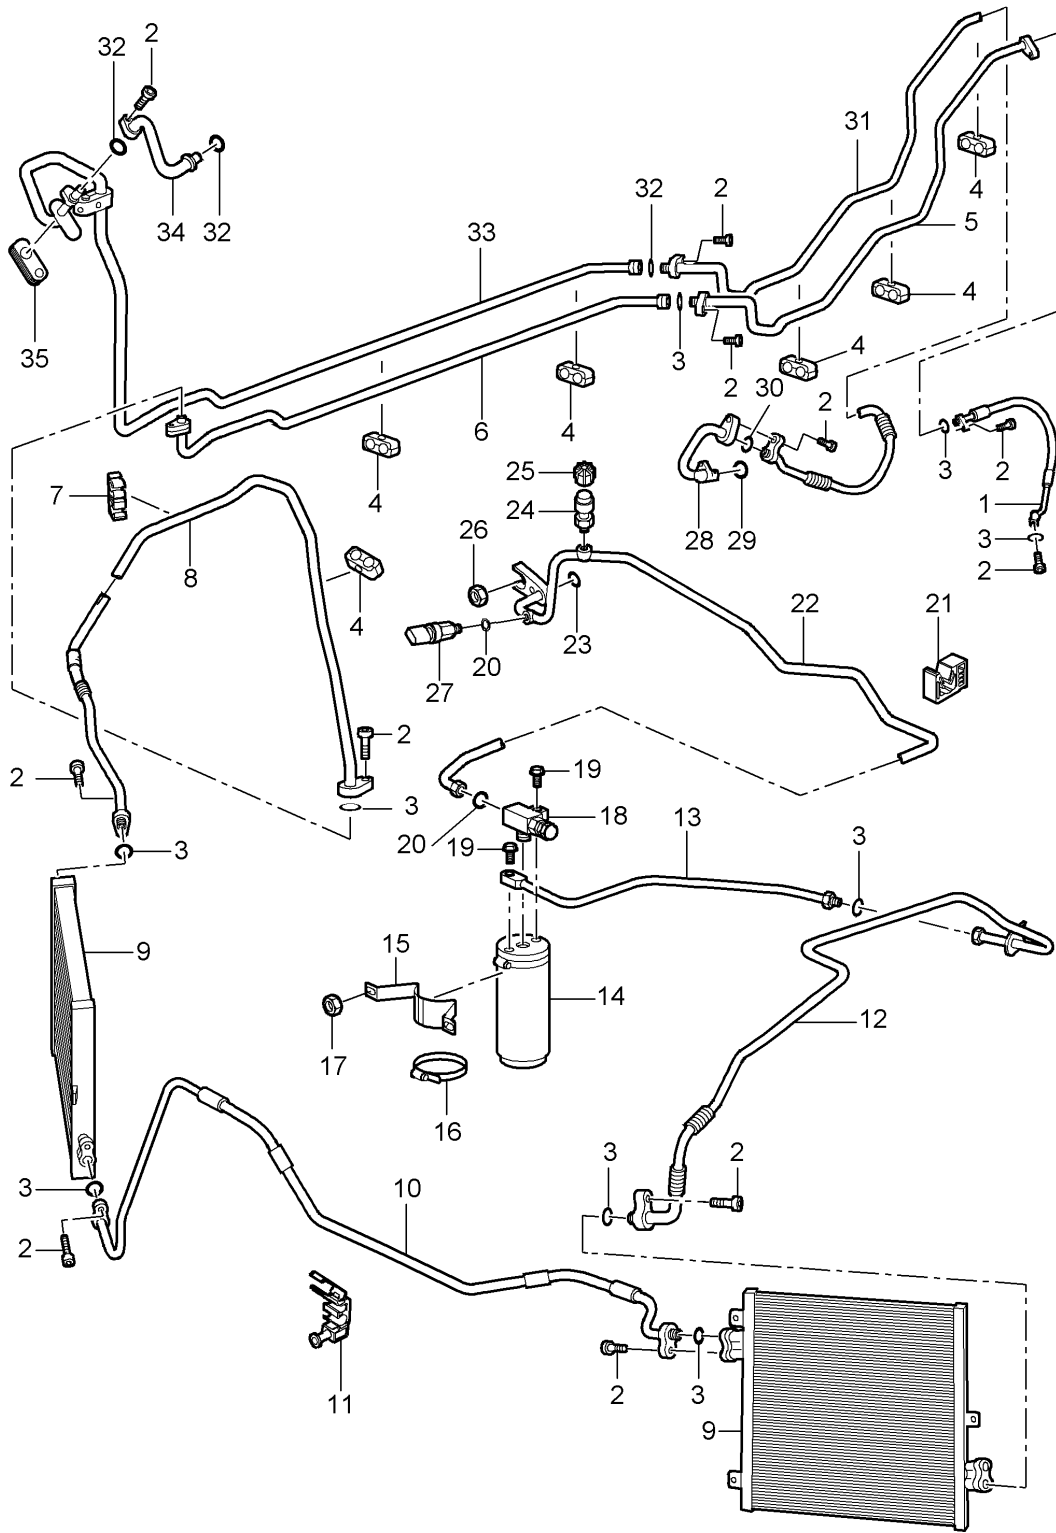

Model: 997T07

Model life 2007>>2009

Model: 997T07 Model life 2007>>2009

Pos	Part Number	Description	Remark	Qty	Model
1	997 573 097 01	Refrigerant circuit Pressure line		1	
1	997 573 097 03	Pressure line		1	
2	900 067 247 02	Combination screw M8 X 30		X	
2	900 067 247 01	Combination screw M8 X 30		X	
3	999 707 434 41	O-ring 10,6 X 2,0		X	
4	999 511 230 40	Cable holder		X	
5	997 573 096 03	Pressure line		1	
6	996 573 092 02	Pressure line		1	
7	996 355 547 01	Support		1	
8	997 573 094 01	Pressure line		1	
9	996 573 111 03	Condenser		2	
10	997 573 103 01	Pressure line		1	TURBO
(10)	997 573 103 80	Pressure line		1	GT2
11	996 347 543 00	Cable holder 4,75 / 8,0		2	
12	997 573 105 01	Pressure line		1	
13	996 573 106 00	Refrigerant line Desiccator		1	
14	944 573 143 01	Desiccator		1	
15	996 573 451 00	Support		1	
16	999 512 349 01	Hose clamp A50-70/9		1	
17	900 380 015 09	Hexagon nut M6		2	
18	997 573 243 00	Distributing piece		1	
19	900 075 340 01	Combination screw M6 X 22		2	
20	999 707 555 41	O-ring 10,8 X 1,8		X	
21	999 591 922 40	Support 4,8 / 8,0	/LL	1	I098
22	997 573 108 02	Pressure line	/LL	1	I098
23	999 707 531 41	O-ring 7,5 X 2,04		X	
24	996 573 666 00	Valve		1	
25	944 573 663 02	Cap		1	
26	900 377 010 09	Hexagon nut M6		2	
27	1K0 959 126 B	Pressure sensor		1	
(27)	955 613 137 01	Pressure sensor		1	
(27)	955 613 137 02	Pressure sensor		1	
28	997 573 099 03	Intake pipe		1	
29	999 707 439 41	O-ring 23,8 X 2,4		X	
30	999 707 558 41	O-ring 13,7 X 2,5		X	
31	997 573 095 01	Intake pipe M >> 627 00765 M >> 627 00889 See technical information GR. 1 , NR. 2/06		1	I249 I480
31	997 573 095 04	Intake pipe for vehicles up to M >> 627 00765 M >> 627 00889 Use also: See illustrations 8/13/26 POS.1		1	I573 I249 I480