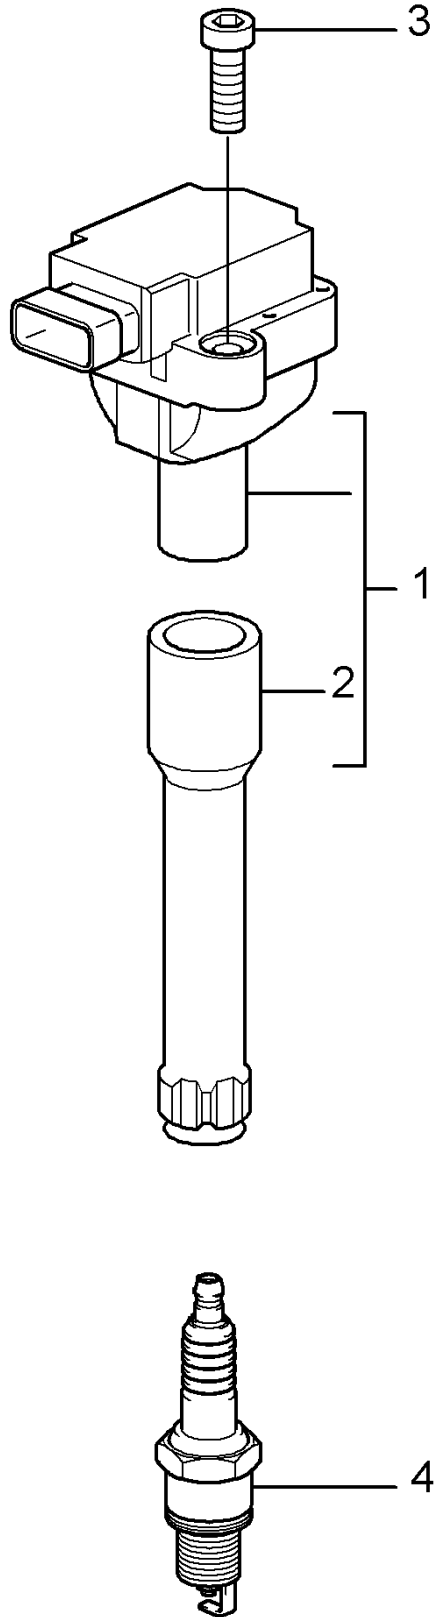

Model: 997T07

Model life 2007>>2009

Model: 997T07

Model life 2007>>2009

Pos	Part Number	Description	Remark	Qty	Model
1	997 602 104 00	Ignition system		1	
(1)	997 602 104 02	Ignition coil		5	
		Use also:			
		90038502501		10	
2	996 602 105 00	Spark plug connector		6	
3	900 387 008 01	Pan-head screw		2	
		M 6 X 25			
(3)	900 385 025 01	Torx screw		10	
		M 6 X 40			
4	999 170 103 90	Spark plug		6	M97.70
		FR6 DPP332			