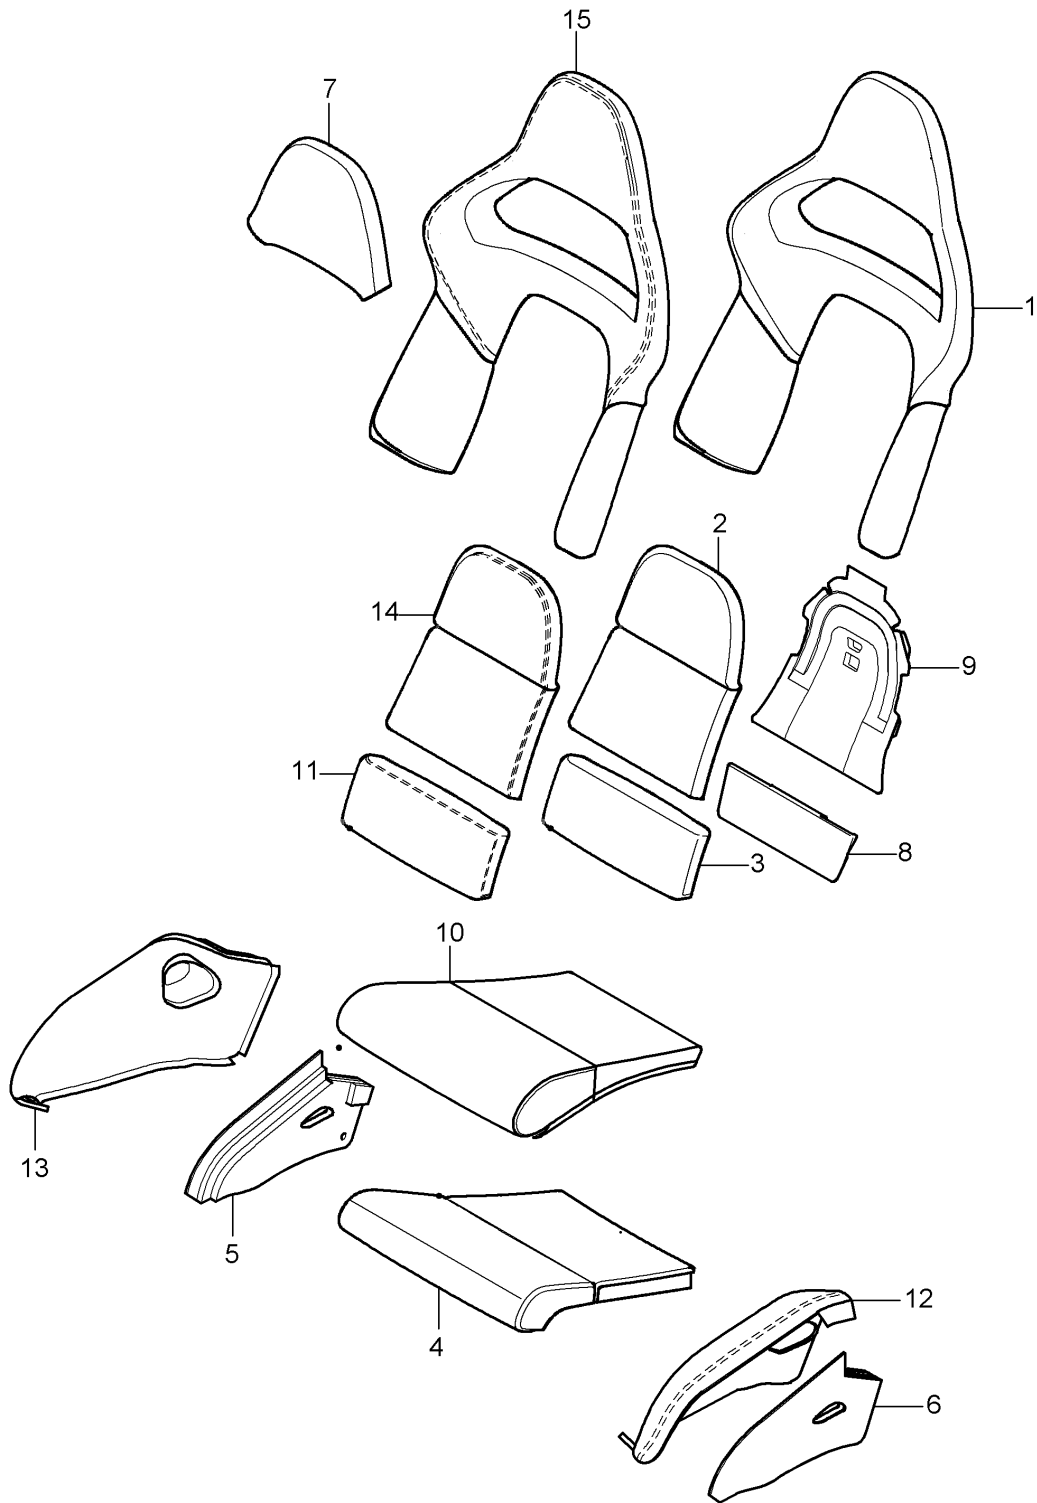

Model: 997T07

Model life 2007>>2009