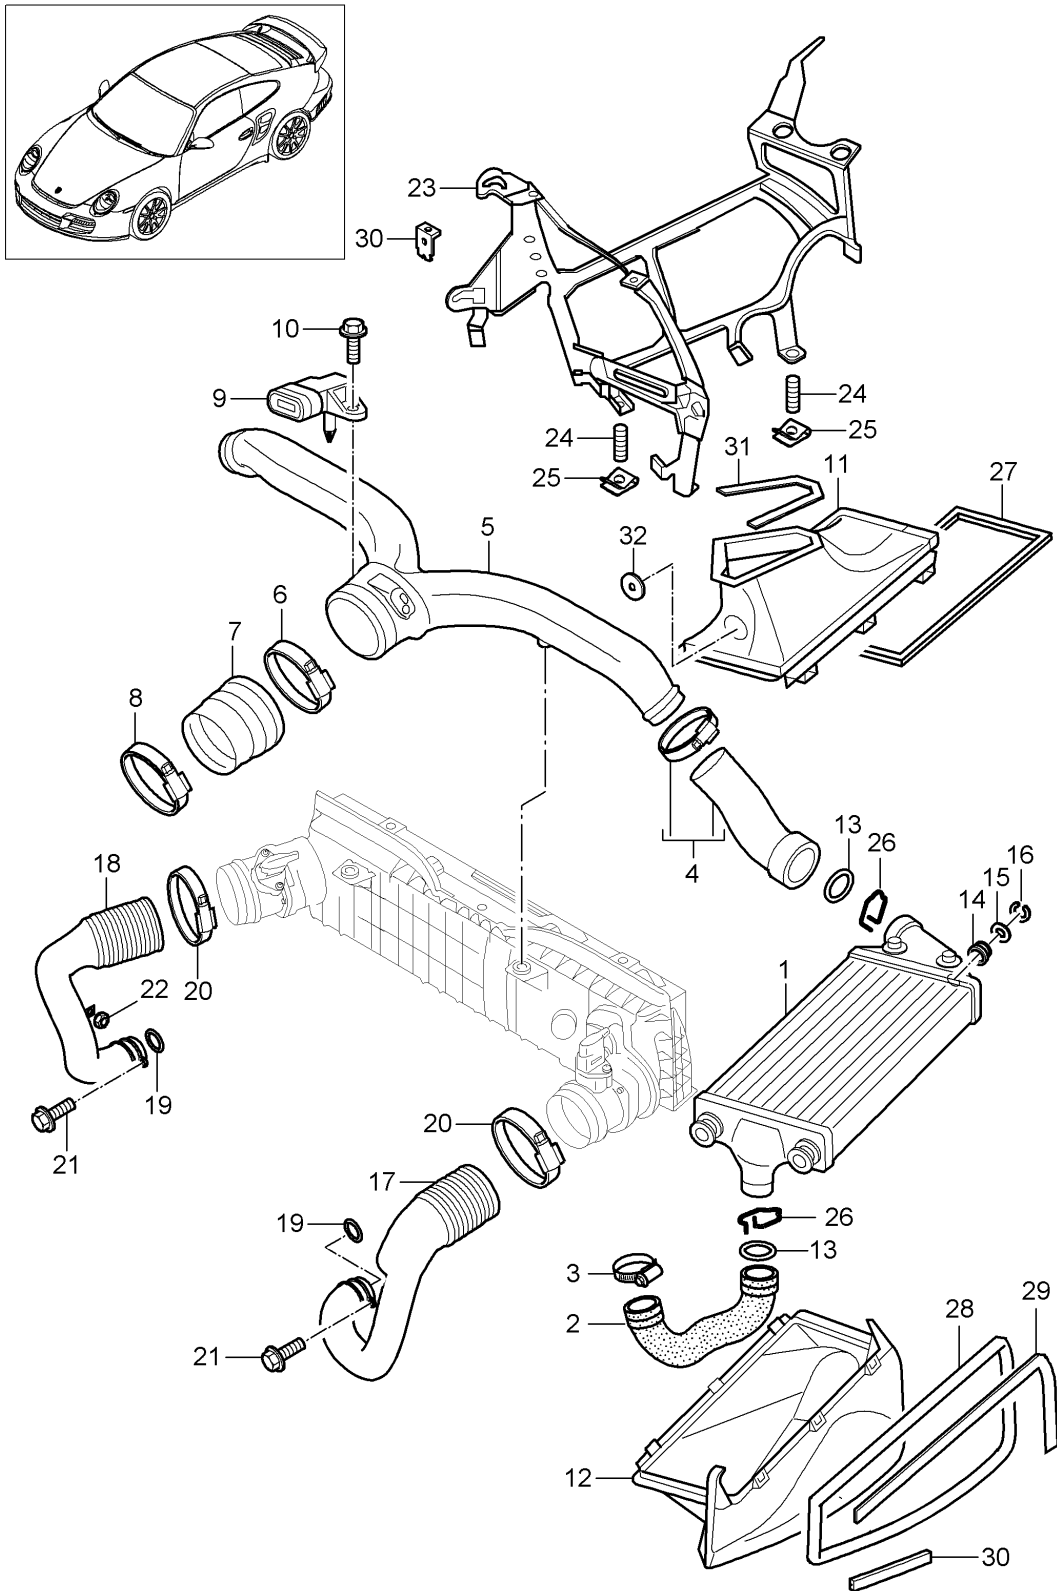

Model: 997T07

Model life 2007>>2009

Pos	Part Number	Description	Remark	Qty	Model
		Intake distributor			M97.70
1	997 110 627 72	Intake distributor		2	-I101
(1)	997 110 677 71	Intake distributor		2	I101
(1)	997 110 477 72	Intake distributor		2	I101
2	997 110 747 70	Gasket		6	
3	900 067 354 01	Combination screw M 6 X 25		12	
4	997 110 215 70	Distributor tube		1	-I101
(4)	997 110 177 71	Distributor tube with Gasket		1	I101
(4)	997 110 159 70	Distributor tube		1	I101
(4)	997 110 059 70	Distributor tube Complete		1	I101
5	997 110 319 00	Gasket		1	
6	997 110 685 70	Rubber sleeve		2	-I101
(6)	997 110 687 71	Rubber sleeve		2	I101
7	999 512 539 00	Hose clamp 90 - 110/9		4	
(7)	999 512 539 01	Hose clamp 90 - 110/9		4	-I101
(7)	999 512 698 01	Hose clamp 70 - 90/9		4	I101
8	993 110 530 01	Grommet		1	
9	997 606 213 00	Temperature sensor Engine compartment		1	
10	997 110 178 70	Check valve		1	I101
11	999 707 409 41	O-ring 26 X 3		1	I101
12	900 385 050 01	Outer hexagon round screw BM 6 X 16		2	I101

Model: 997T07

Model life 2007>>2009