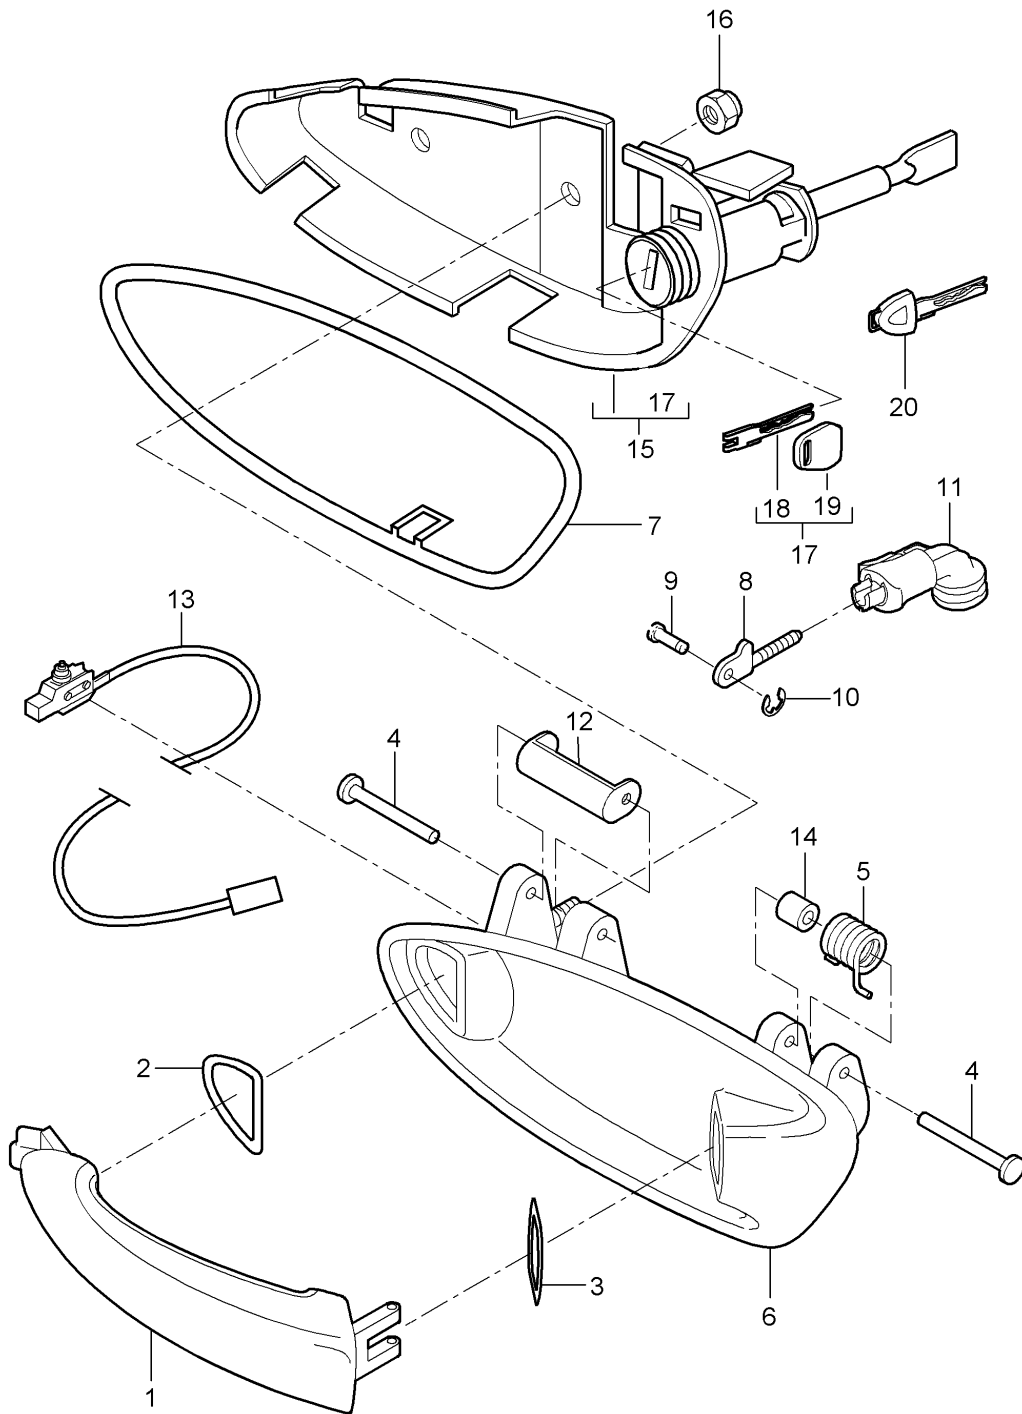

Model: 997T07

Model life 2007>>2009

Model: 997T07

Model life 2007>>2009

Pos	Part Number	Description	Remark	Qty	Model
1	997 537 613 01	Door handle			
(1)	997 537 614 01	Outer door handle Prime coated	/L /R	1 1	
2	997 537 623 00	Buffer		2	
3	997 537 625 00	Buffer		2	
4	997 537 621 00	Axle		2	
5	997 537 611 00	Return spring	/L	1	
(5)	997 537 612 00	Return spring	/R	1	
(6)	997 537 646 01	Handle liner	/LL /R	1	I098
	997 537 646 01 G2X	Prime coated			
(6)	997 537 645 02	Handle liner	/LL /L	1	I098/789
(6)	997 537 646 03	Handle liner Prime coated	/LL /R	1	I098/789
7	997 537 637 00	Desk pad	/L	1	
(7)	997 537 638 00	Desk pad	/R	1	
8	997 537 627 00	Operating rod		2	
9	997 537 629 00	Bolt		2	
10	996 537 641 00	Lock washer		2	
11	997 537 445 03	Connecting piece		2	
12	997 537 653 00	Actuating lever	/L	1	
(12)	997 537 654 00	Actuating lever	/R	1	
13	997 613 125 00	Microswitch		2	
13	997 613 125 02	Microswitch		2	
		Power windows			
14	997 537 633 00	Bush		2	
15	997 538 963 00	Support	/LL /L	1	I098
		with lock cylinder			
(15)	997 538 963 01	Support	/LL /L	1	I098
		with lock cylinder			
(15)	997 538 963 02	Support	/LL /L	1	I098/625
		with lock cylinder			
(15)	997 538 963 03	Support	/LL /L	1	I098/625
		with lock cylinder			
(15)	997 537 464 01	Support	/LL /R	1	I098
		without lock cylinder			
16	900 380 015 09	Hexagon nut M 6		2	
17	997 538 931 00	Replacement key with stipulated lock number State lock number		X	
18	997 538 531 00	Blank key		X	
19	944 538 431 00	Key cap		X	
20	955 538 916 00	Emergency key with stipulated lock number State lock number Information available		X	
(20)	955 538 216 00	Emergency key W/o stipulated lock number		X