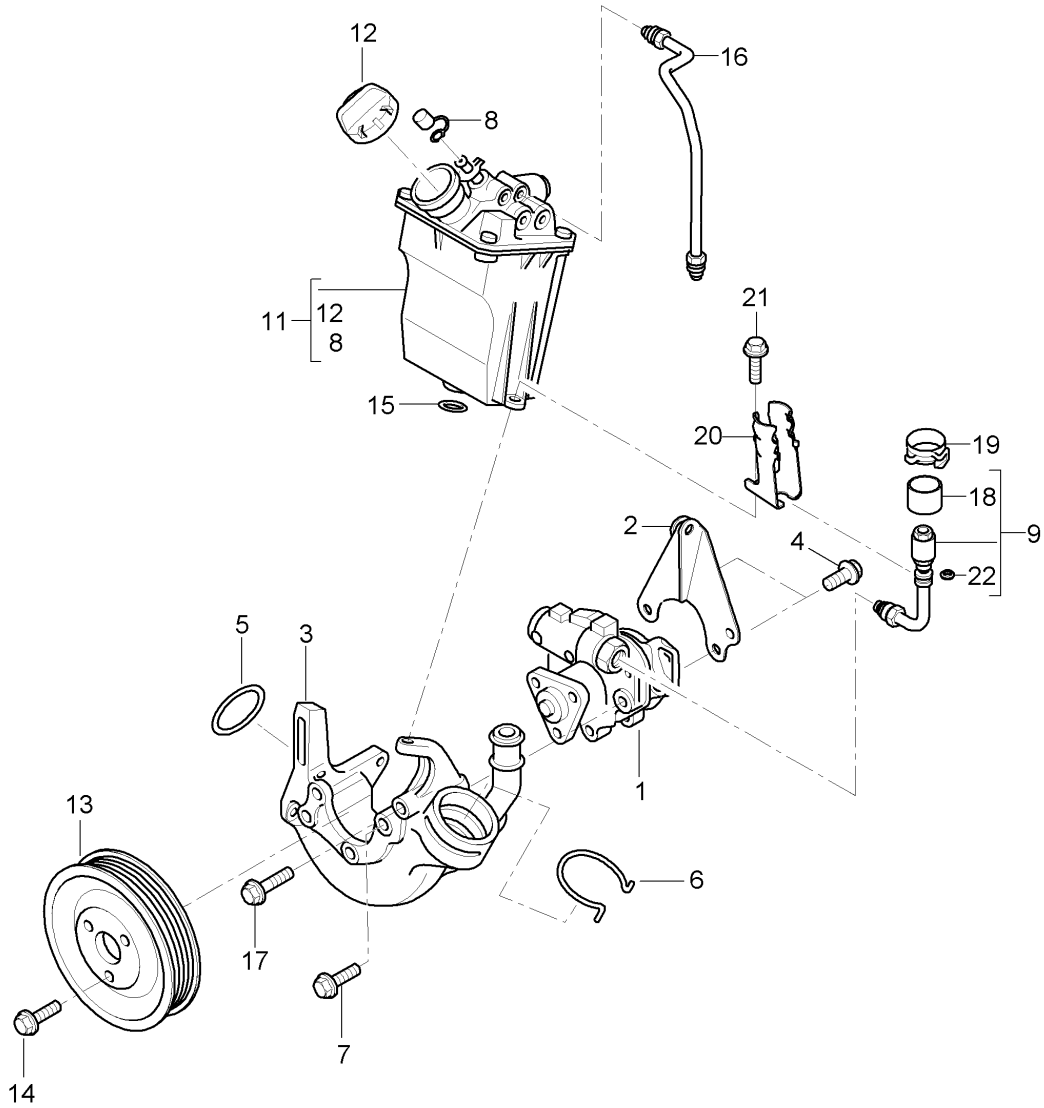

Model: 997T07

Model life 2007>>2009

Pos	Part Number	Description	Remark	Qty	Model
		Power steering Lines			
1	997 347 451 03	Pressure line	07	1	I098
(1)	997 347 451 04	Pressure line	08-	1	I098
-	999 230 543 40	Repair kit O-ring		1	
2	987 347 449 05	Return line		1	I098
-	999 230 542 40	O-ring		1	
3	996 347 543 00	Cable holder		4	
4	996 355 543 00	Support		3	
(4)	999 507 091 40	Cable holder Simple		3	
5	997 347 439 51	Return line Centre		1	
6	997 347 445 51	Pressure line See technical manual Group 4 NR.4898		1	
7	996 347 549 01	Support		2	
8	997 347 544 00	Support		1	
-	999 230 683 40	Safety clip for Threaded joint Pressure line		1	
-	999 230 584 40	Circlip for Threaded joint Return line See technical manual Group 4 Nr.4898	/LL	1	I098
10	997 347 749 00	Support		1	
12	996 347 769 01	Tension shackle		1	
13	900 067 063 02	Pan-head screw M 10 X 20		1	
14	996 347 551 01	Retainer plate		1	
15	999 230 539 10	Threaded joint		X	
16	999 230 540 10	Threaded joint		X	
17	999 702 210 40	Rubber sleeve		2	
19	999 507 575 40	Support		1	

Model: 997T07

Model life 2007>>2009