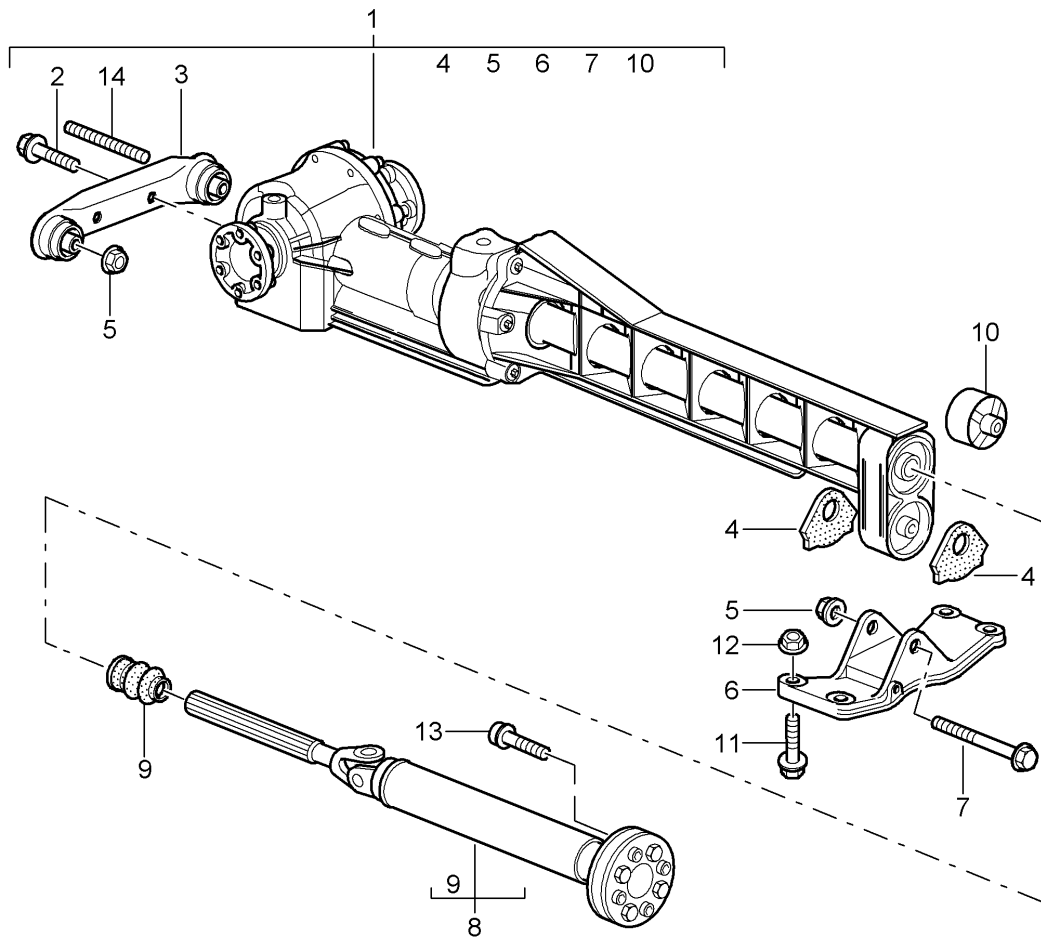

Model: 997T07

Model life 2007>>2009

Model: 997T07

Model life 2007>>2009

Pos	Part Number	Description	Remark	Qty	Model
1	997 349 020 50	Front-axle final drive Cardan shaft	-08	1	
(1)	997 349 020 51	Front-axle final drive Ready for installation	09-	1	
2	999 072 034 09	Conical screw M 10 X 28	-08	2	
(2)	999 072 034 01	Conical screw M 10 X 28	09-	2	
3	997 375 934 00	Transmission carrier Front		1	
4	997 375 257 00	Stop		2	
5	900 380 008 09	Hexagon nut M 10		1	
(5)	900 380 008 01	Hexagon nut M 10		1	
6	997 375 343 00	Transmission carrier Rear		1	
7	900 378 142 09	Hexagon-head bolt M 10 X 90	-08	1	
(7)	900 378 142 01	Hexagon-head bolt M 10 X 90	09-	1	
8	996 421 020 50	Cardan shaft		1	
(8)	997 421 020 00	Cardan shaft		1	
(8)	997 421 020 01	Cardan shaft		1	
9	996 421 145 01	Boot		1	
10	996 375 054 02	Transmission mounting Rear		1	
(10)	996 375 054 03	Transmission mounting Rear		1	
11	900 385 123 01	Combination screw M 10 X 25		4	
12	999 076 053 09	Hexagon nut M 10		4	
13	900 385 097 01	Torx screw M 10 X 35		3	
14	999 061 111 99	Stud M 10 X 121		2