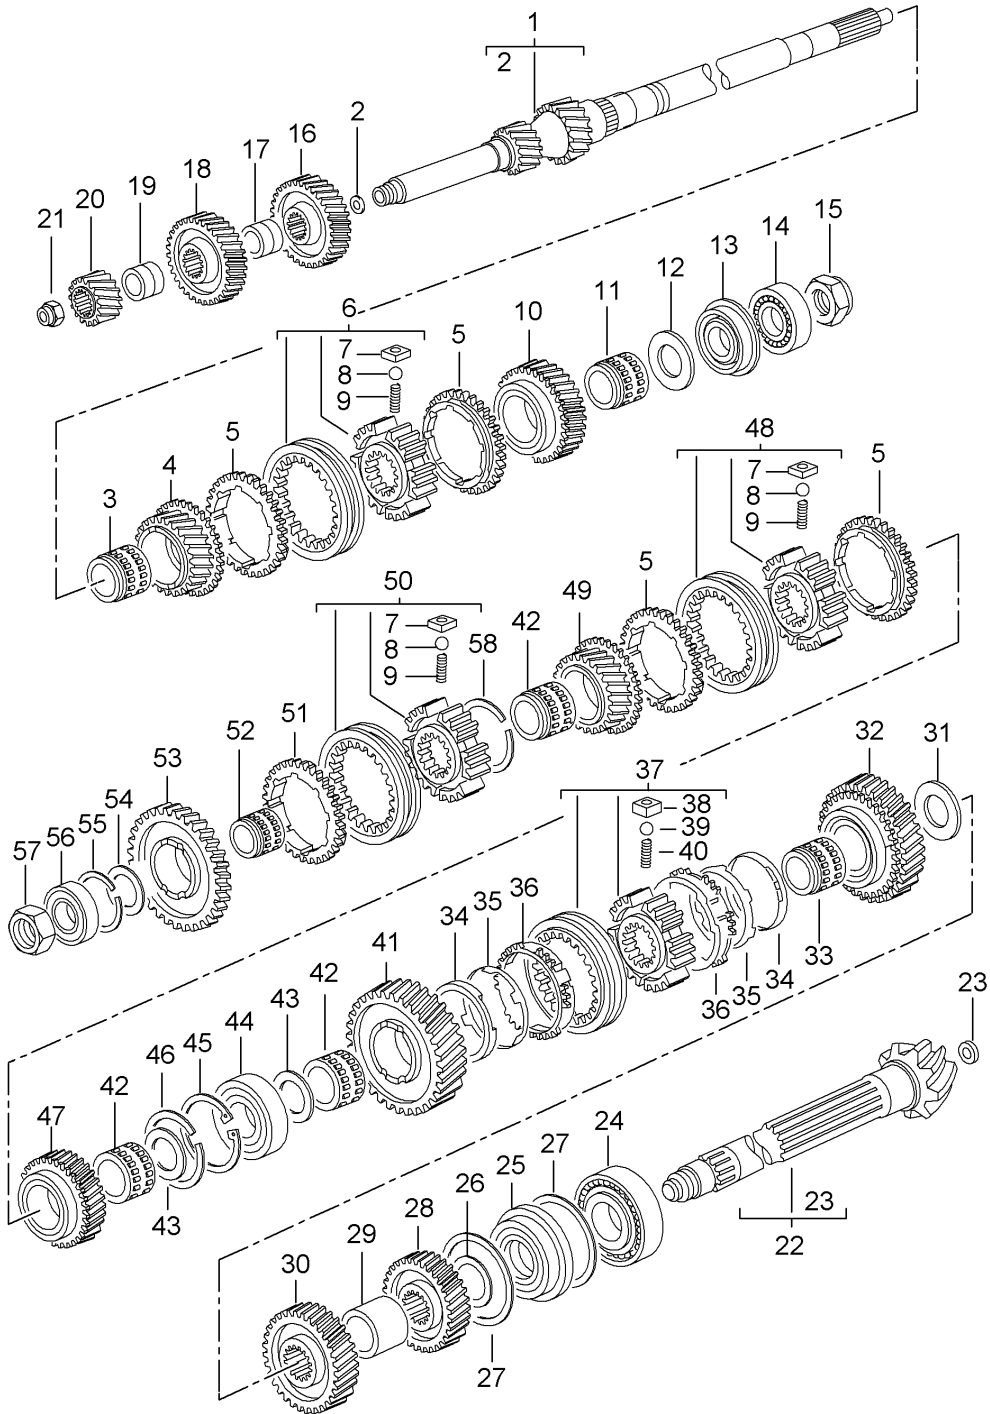

Model: 997T07

Model life 2007>>2009

Model: 997T07 Model life 2007>>2009

Pos	Part Number	Description	Remark	Qty	Model
		Gears and shafts Gear wheel sets See group 3/03/01			G97.88
1	-	Drive shaft		1	
2	964 302 335 02	Washer 7 MM		1	
3	999 201 718 02	Needle-roller bearing 42 X 47 X 32		1	
4	-	Loose gear wheel 3rd gear		1	
5	928 304 211 30	Synchroniser ring		4	
6	996 304 021 51	Guide sleeve 3rd/4th gear		1	
7	928 304 251 00	Stone		9	
8	N 025 653 2	Ball 6,5 MM		9	
9	928 304 261 01	Compression spring		9	
10	-	Loose gear wheel 4th speed		1	
11	999 201 719 02	Needle-roller bearing 35 X 47 X 32,2		1	
12	996 302 294 50	Thrust washer 4th speed		1	
13	999 052 094 00	Four-point bearing 30 X 62 X 16		1	
13	999 052 098 00	Angular-contact bearing 30 X 62 X 16		1	
14	999 110 117 01	Cylindrical-roller bearing 30 X 62 X 20		1	
15	999 034 033 00	Hexagon nut M 30 X 1,5		1	
16	-	Fixed gear wheel 6th gear		1	
17	950 302 268 12	Spacer sleeve 5th gear		1	
18	-	And 6th gear Fixed gear wheel 5th gear			
19	950 302 270 02	Spacer sleeve		1	
20	-	Fixed gear wheel		1	
21	999 034 035 00	Reverse gear Lock nut M 22 X 1,5		1	
22	-	Pinion shaft		1	
23	964 302 335 01	Washer 14,5		1	
24	999 110 119 01	Cylindrical-roller bearing 40 X 90 X 23		1	
25	999 052 227 00	Angular-contact bearing 40 X 82 X 18		1	
26	996 302 163 50	Shim 90 X 97 X 0,50		X	
26	996 302 163 51	Shim		X	
26	996 302 163 52	Shim 90 X 97 X 0,60		X	
26	996 302 163 53	Shim 90 X 97 X 0,65		X	
26	996 302 163 54	Shim 90 X 97 X 0,70		X	
26	996 302 163 55	Shim 90 X 97 X 0,75		X