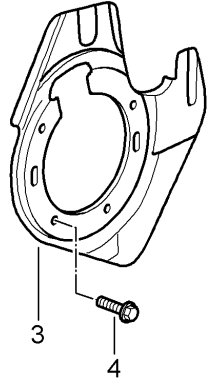

Model: 997T07

Model life 2007>>2009

Pos	Part Number	Description	Remark	Qty	Model
		Tyre pressure monitoring	07-		COUPE
1	997 606 021 00	Sensor Tyre pressure monitoring Use also: 955.361.053.00	08- -07	4	I482/483 CABRIO I482
(1)	997 606 021 01	Sensor Tyre pressure monitoring Use also: 955.361.053.00	08-	4	I482
(1)	997 606 023 00	Sensor Tyre pressure monitoring Use also: 955.361.053.00	-07	4	I483
(1)	997 606 023 01	Sensor Tyre pressure monitoring Use also: 955.361.053.00	08-	4	I483
(2)	997 606 023 02	Sensor Tyre pressure monitoring Use also: 955.361.053.00 Information available	-(ROK)	4	I483
2	955 361 053 00	Valve Aluminium		4	
3	N 908 729 01	Cap		4	
4	4D0 601 365	Fastening screw		4	
5	997 618 103 06	Control unit		1	Turbo
5		Control unit		1	GT-2
(6)	997 618 203 02	Support Control unit		1	
7	999 076 081 40	Plastic nut T5 16 X 11, 2		7	
8	997 606 101 00	Antenna 433 MHZ Use also: Rear axle Clip 997.606.225.00		4	I482
9	997 606 225 00	Clip for Antenna Rear axle		2	
10	999 919 121 09	Oval-head screw M 5 X 16		2	
11	999 919 023 09	Oval-head screw M 5 X 35		4	
12	N 105 168 01	Expander nut ST 4,8		4	
13	997 606 141 00	Support Antenna Front		2	
-	997 652 053 01	Compressor Guide Emergency wheel		1	

Model: 997T07

Model life 2007>>2009