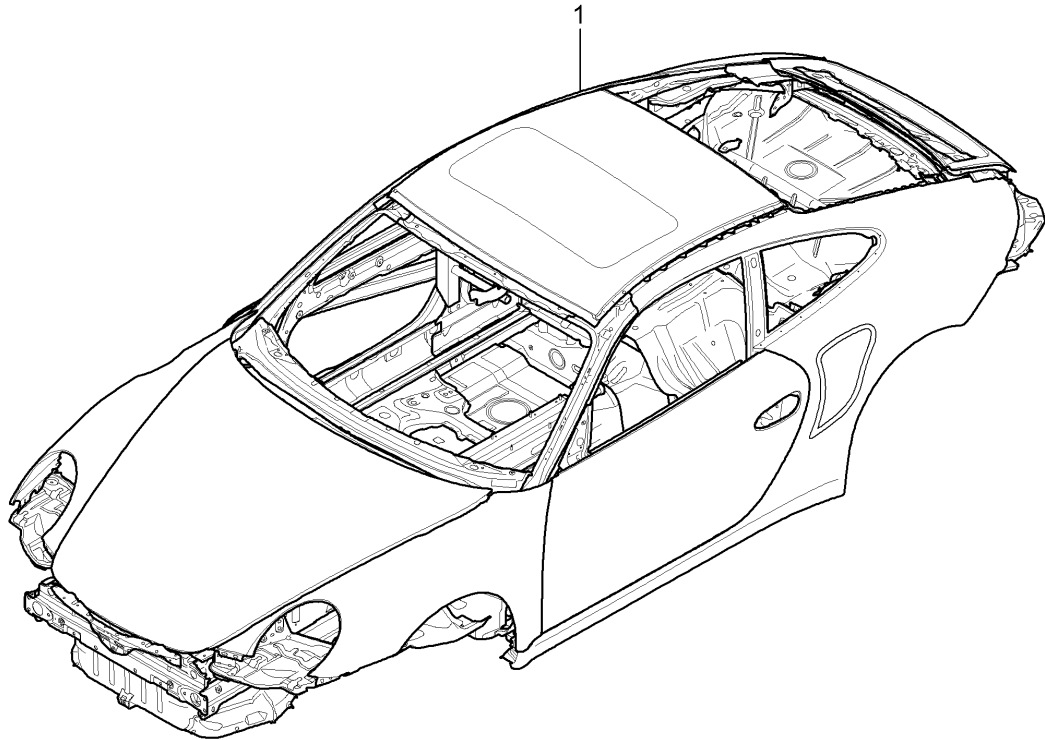

Model: 997T07

Model life 2007>>2009

B	WPOZZZ	99 z 7S780070	
C		997 420	
		M9701-685 G9701	
G		L6B4 AT	
D	C00	267 268 425 437	A
E		438 446 454 537 610 635 640 650 666 670	
F		00641 20772