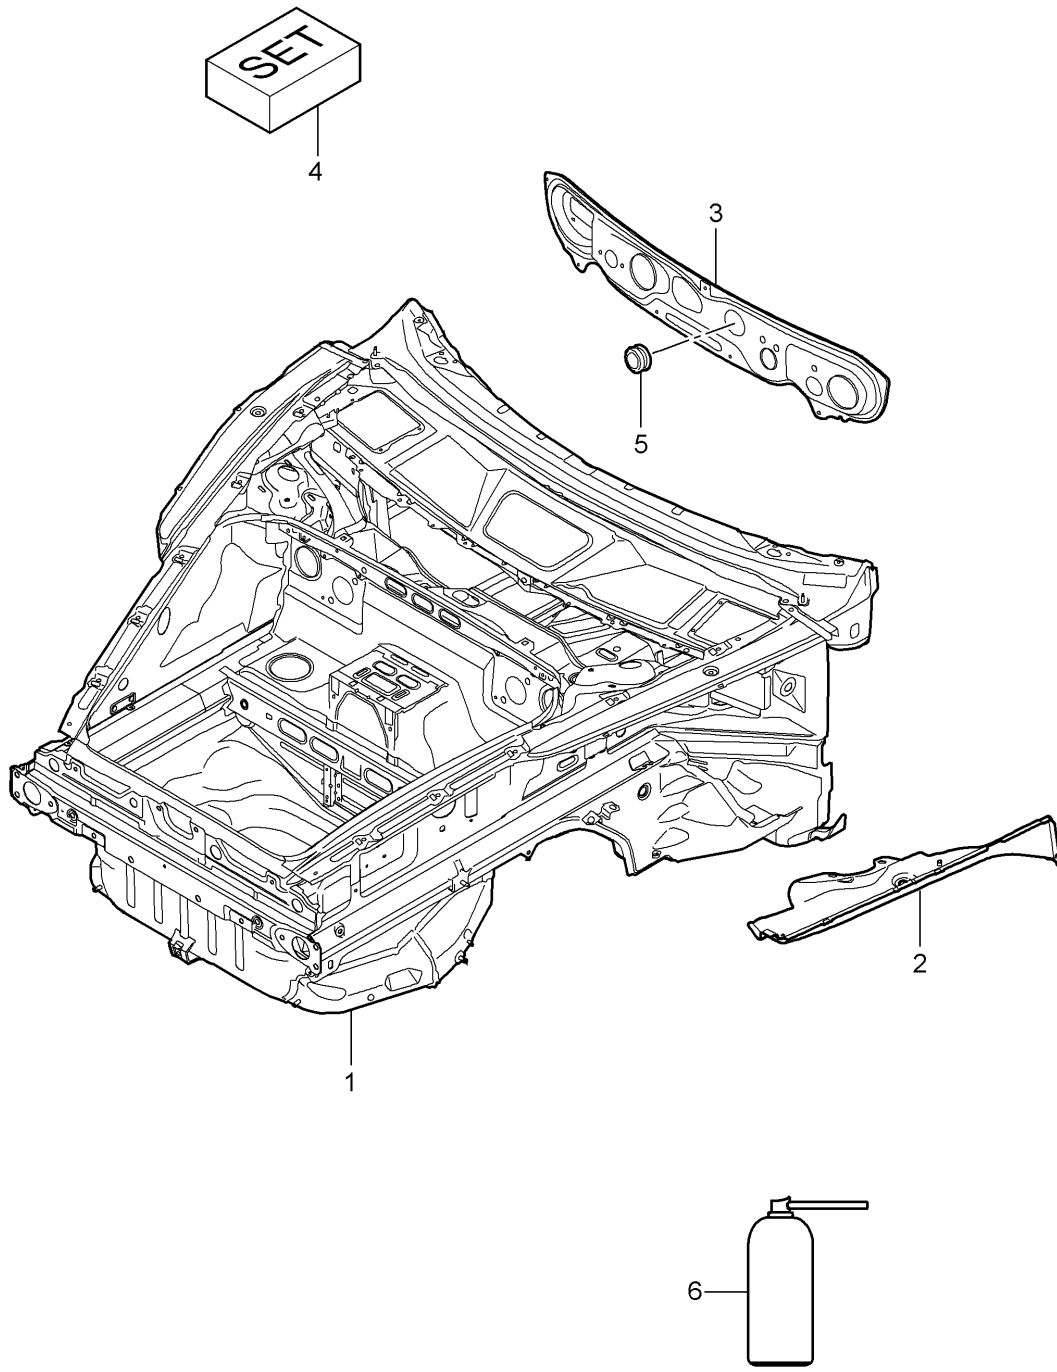

Model: 997T07

Model life 2007>>2009

Model: 997T07

Model life 2007>>2009

Pos	Part Number	Description	Remark	Qty	Model
1	997 501 911 01 997 501 911 01 GRV	Body front section Body front section Prime coated Use also: Sealing compound Pos. 5 Processing instructions See technical manual Use also: Sealing compound Pos. 5 Processing instructions See technical manual	/LL	1	I098
1	997 501 911 91 997 501 911 91 GRV	Body front section Prime coated Use also: Sealing compound Pos. 5 Processing instructions See technical manual Use also: Sealing compound Pos. 5 Processing instructions See technical manual Use also:	/LL	1	GT2 I098
2	997 501 945 00 997 501 945 00 GRV	Lower part Prime coated	/L	1	
(2)	997 501 946 01 997 501 946 01 GRV	Lower part Prime coated	/R	1	
3	997 504 121 00	Lid	/LL	1	I098
4	000 043 300 94	Adhesive set		1	
5	999 702 255 41	Lid 61,5 X 72,6		1	
6	999 915 337 40	Sealing compound		1