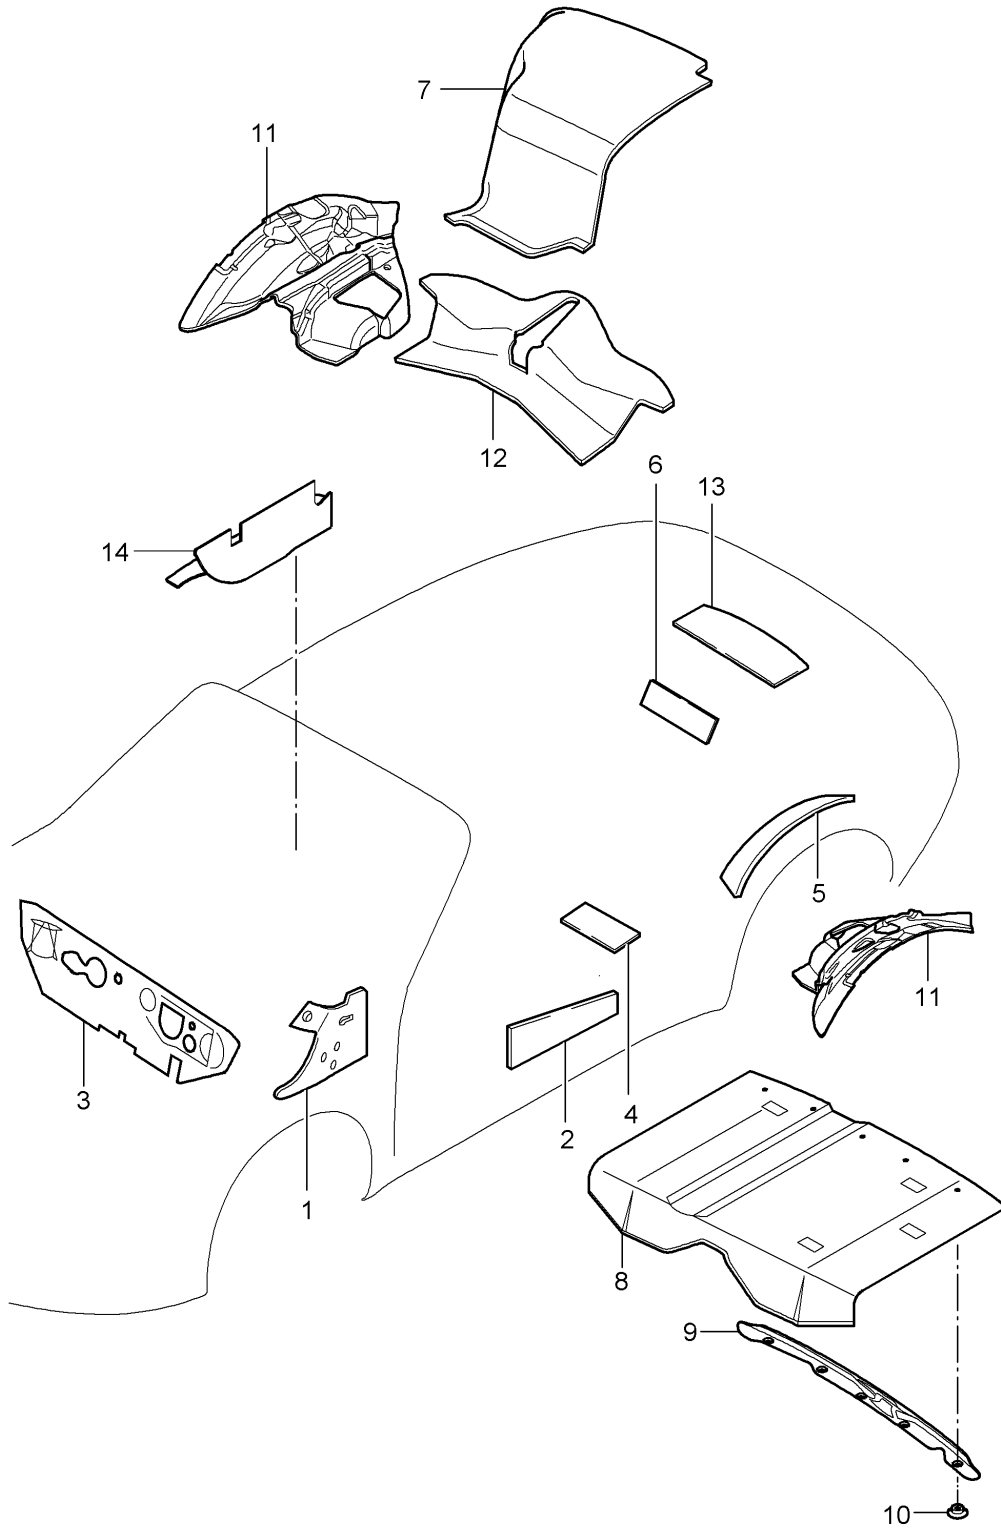

Model: 997T07

Model life 2007>>2009

Model: 997T07 Model life 2007>>2009

Pos	Part Number	Description	Remark	Qty	Model
1	997 556 605 00	Body Sound proofing 1 Sound absorber	/L	1	CABRIO
(1)	997 556 606 00	Wheel housing Front Sound absorber	/R	1	
2	997 556 531 01	Wheel housing Front Insulation	05	2	
3	997 556 723 00	Door Sound absorber	/LL	1	I098
4	997 556 503 00	Firewall Insulation		2	
5	997 556 507 01	Floor Insulation	/L	1	
(5)	997 556 508 01	Wheel housing Rear Insulation	/R	1	
6	997 556 511 00	Wheel housing Rear Insulation		1	
(7)	997 556 611 00	Rear wall Lower Sound absorber	/L	1	
7	997 556 612 00	Convertible top Tray Sound absorber	/R	1	
8	997 556 711 02	Convertible top Tray Sound absorber	07	1	
8	997 556 711 03	Sound absorber	08-	1	
9	996 556 761 01	Engine compartment Retaining strip		1	
10	999 049 020 40	Engine compartment Plastic nut		5	
(11)	997 556 657 01	T5/30 X 5,1 Sound absorber	/L	1	
11	997 556 658 01	Wheel-housing liner Rear Sound absorber	/R	1	
12	997 556 653 00	Wheel-housing liner Rear Sound absorber		1	
13	997 556 521 00	Control units Insulation		1	
14	997 556 634 00	Rear wall Upper Sound absorber		1	I680
		Subwoofer