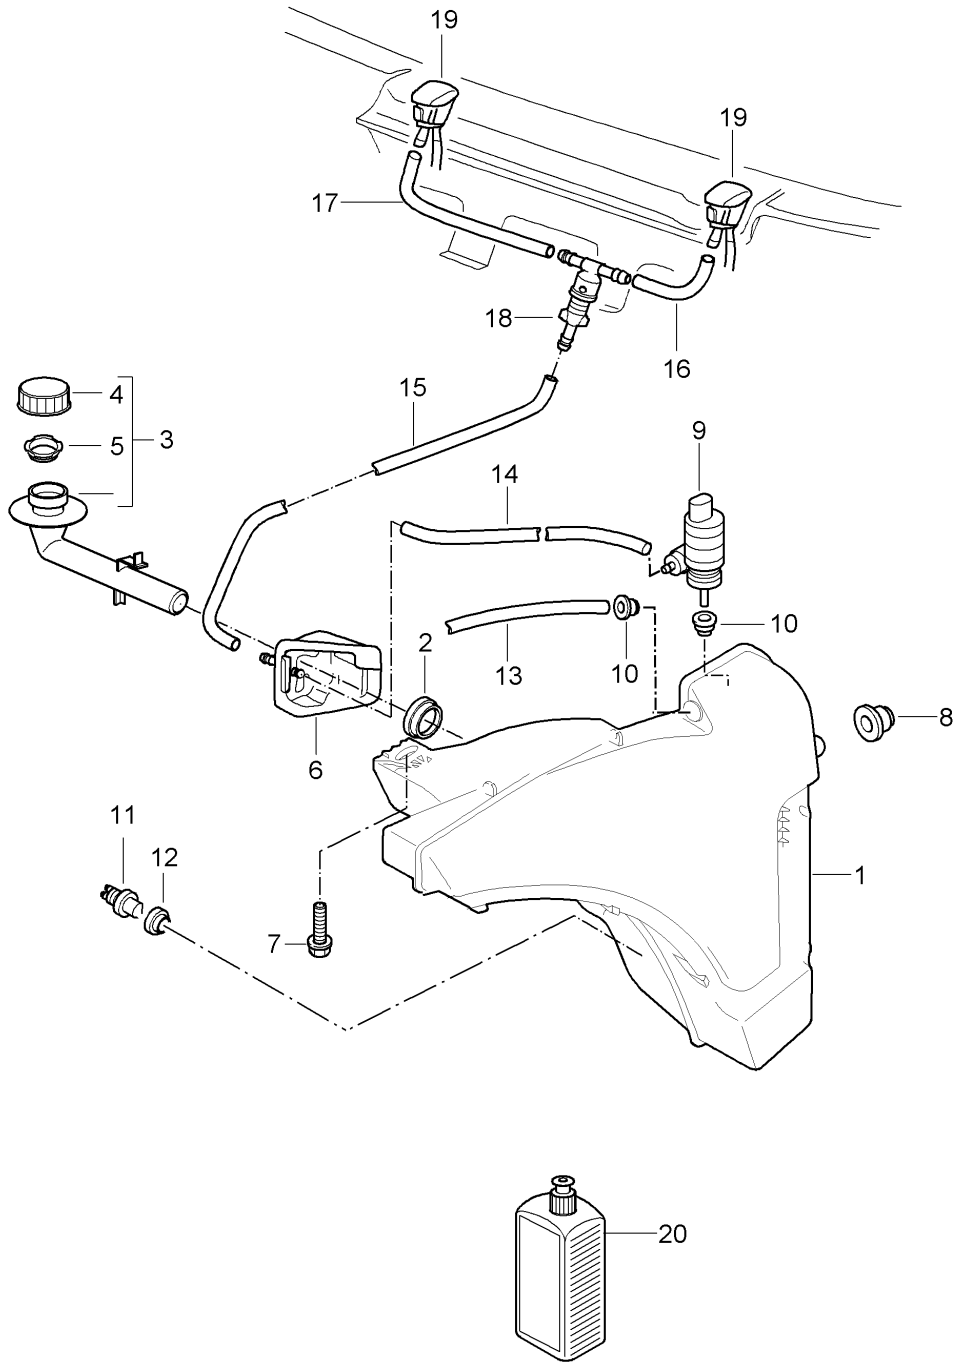

Model: 997T07

Model life 2007>>2009

Model: 997T07 Model life 2007>>2009

Pos	Part Number	Description	Remark	Qty	Model
		Windscreen washer system			
1	997 528 701 01	Water reservoir		1	
2	996 528 711 00	Gasket		1	
3	997 528 605 00	Filler neck		1	
4	996 528 607 00	Lid		1	
5	997 528 621 00	Strainer		1	
6	996 528 615 01	Bracket		1	
-	999 137 091 40	Joining socket		X	
		Repair material			
		for			
		Bracket			
		996.528.615.01			
7	900 378 154 01	Hexagon-head bolt		1	
		AM 8 X 35 SB			
8	999 702 221 40	Grommet		2	
9	997 628 182 00	Pump		1	
10	431 955 465 B	Gasket		2	
11	955 628 105 00	Tank gauge switch		1	
12	955 528 721 00	Gasket		1	
13	999 181 347 40	Breather pipe		*	
		273 MM			
-	999 181 815 40	Hose		*	
		5,0 X 2,5			
14	-	375 MM		1	
15		650 MM		1	
16		97 MM		1	
17		347 MM		1	
(18)	999 137 005 40	T-piece		1	
19	996 628 077 03	Nozzle	07	2	
19	997 628 077 00	Nozzle	08-	2	
20	999 901 017 42	Window cleaner		X	
		250 ML			
		Summer