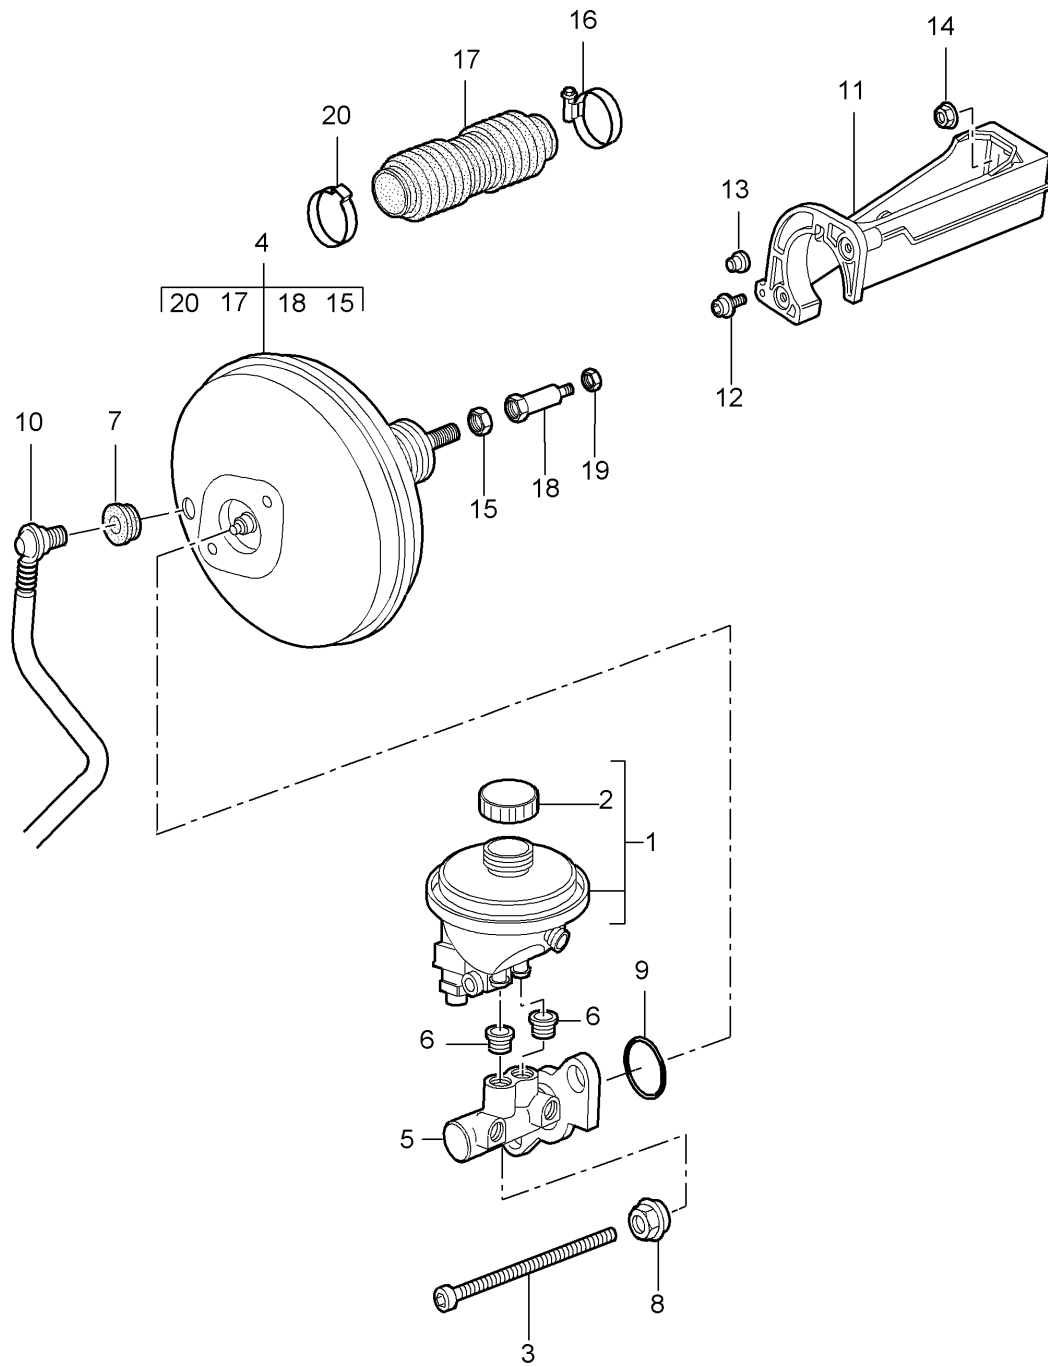

Model: 997T07

Model life 2007>>2009

Model: 997T07

Model life 2007>>2009

Pos	Part Number	Description	Remark	Qty	Model
-	000 043 203 66	Brake master cylinder Brake booster Brake fluid DOT 4 1 Ltr.		X	
1	997 355 013 21	Expansion tank		1	TURBO
(1)	997 355 013 01	Expansion tank		1	GT2
2	996 355 119 01	Catch		1	
-	997 355 125 00	Support for contact for Container		1	
3	999 073 327 09	Pan-head screw M 8 X 197 X 29		2	
(4)	997 355 925 37	Brake booster		1	TURBO
(4)	997 355 923 90	Brake booster		1	GT2
5	997 355 910 30	Brake master cylinder		1	
6	993 355 922 00	Grommet		2	
7	999 702 182 40	Rubber bush		1	
8	997 355 925 00	Hexagon nut		2	
9	993 355 212 00	Gasket		1	
10	997 355 577 26	Vacuum line	/LL	1	I098
11	997 423 251 00	Intermediate piece		1	
12	999 073 189 01	Round head screw M 6 X 12		2	
13	999 703 448 50	Stopper	/R	1	
14	900 380 005 09	Hexagon nut M 8		2	
15	900 183 015 02	Hexagon nut M 12 X 1,5		1	
-	996 355 901 01	Gasket Brake booster Bulkhead		1	
16	999 512 478 00	Hose clamp		1	
(17)	997 355 969 00	Bellows		1	TURBO
(17)	996 423 269 05	Bellows		1	GT2
18	996 355 927 01	Connecting piece		1	
19	900 380 015 09	Hexagon nut M 6		1	TURBO
(19)	900 380 015 01	Hexagon nut M 6		1	GT2
20	999 512 672 00	Clamp		1