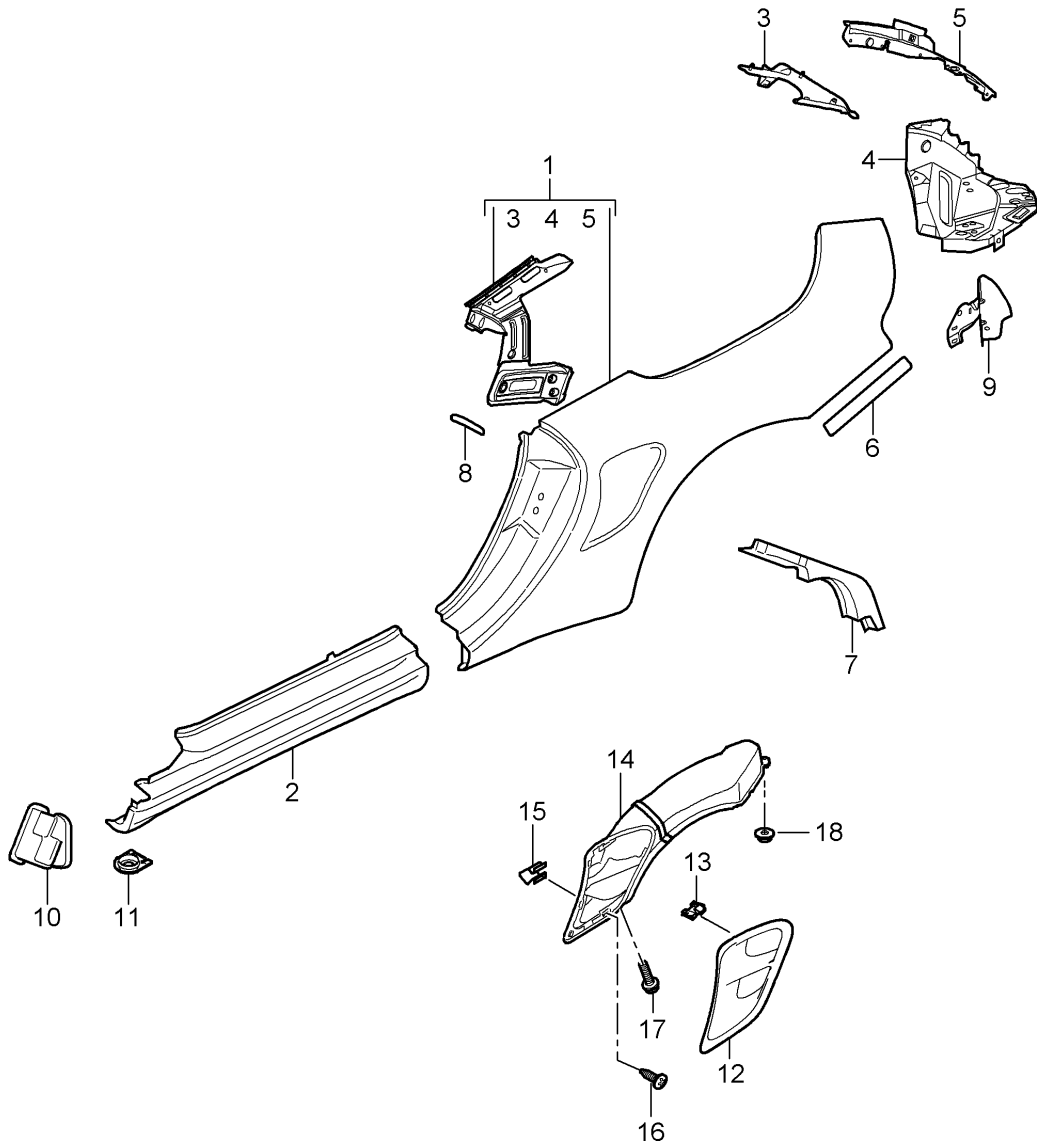

Model: 997T07

Model life 2007>>2009

Model: 997T07

Model life 2007>>2009

Pos	Part Number	Description	Remark	Qty	Model
		Side section Outer			CABRIO
1	997 503 961 06	Side section	/L	1	
	997 503 961 06 GRV	Prime coated			
(1)	997 503 962 06	Side section	/R	1	
	997 503 962 06 GRV	Prime coated			
-	999 915 650 40	Use also: Adhesive TEROMIX 6700		X	
-	000 043 300 48	Tool Processing instructions See technical manual Group 5 53 55 55		X	
2	997 503 963 03	Door sill	/L	1	
	997 503 963 03 GRV	Prime coated			
(2)	997 503 964 03	Door sill	/R	1	
	997 503 964 03 GRV	Prime coated			
3	997 502 365 01	Sealing channel	/L	1	
	997 502 365 01 GRV	Prime coated			
(3)	997 502 366 01	Sealing channel	/R	1	
	997 502 366 01 GRV	Prime coated			
4	997 502 461 01	Frame for light	/L	1	
	997 502 461 01 GRV	Prime coated			
(4)	997 502 462 01	Frame for light	/R	1	
	997 502 462 01 GRV	Prime coated			
5	997 502 213 01	Bracket	/L -07	1	
	997 502 213 01 GRV	Prime coated			
5	997 502 213 02	Bracket	/L 08-	1	
	997 502 213 02 GRV	Prime coated			
(5)	997 502 214 00	Bracket	/R -07	1	
	997 502 214 00 GRV	Prime coated			
(5)	997 502 214 01	Bracket	/R 08-	1	
	997 502 214 01 GRV	Prime coated			
6	997 504 631 00	Protective film		2	
7	997 504 907 00	Seal		2	
		It is necessary to rework See workshop manual			
8	996 537 237 00	Protective film		2	
9	997 501 487 02	Reinforcement	/L	1	
	997 501 487 02 GRV	Prime coated			
(9)	997 501 488 02	Reinforcement	/R	1	
	997 501 488 02 GRV	Prime coated			
10	997 572 311 01	Water protection	/L	1	
(10)	997 572 312 01	Water protection	/R	1	
11	999 703 475 40	Water drain sleeve		2	
12	997 504 361 01	Door sill Air inlet	/L	1	
	997 504 361 01 G2X	Prime coated			
(12)	997 504 362 01	Air inlet	/R	1	
	997 504 362 01 G2X	Prime coated			
13	999 507 835 09	Clamp		4	
		1,50			
14	997 504 459 00	Air duct		1	
	997 504 459 00 01C	Satin black			
(14)	997 504 460 00	Air duct		1	
	997 504 460 00 01C	Satin black			
15	999 507 836 09	Clamp		10	
		9,0 x 13,0/4,0			
16	999 073 155 09	Tapping screw		14	
		st 4,2 x 13			
17	999 074 060 09	Hexagon-head bolt		20	
		m 6 x 18			