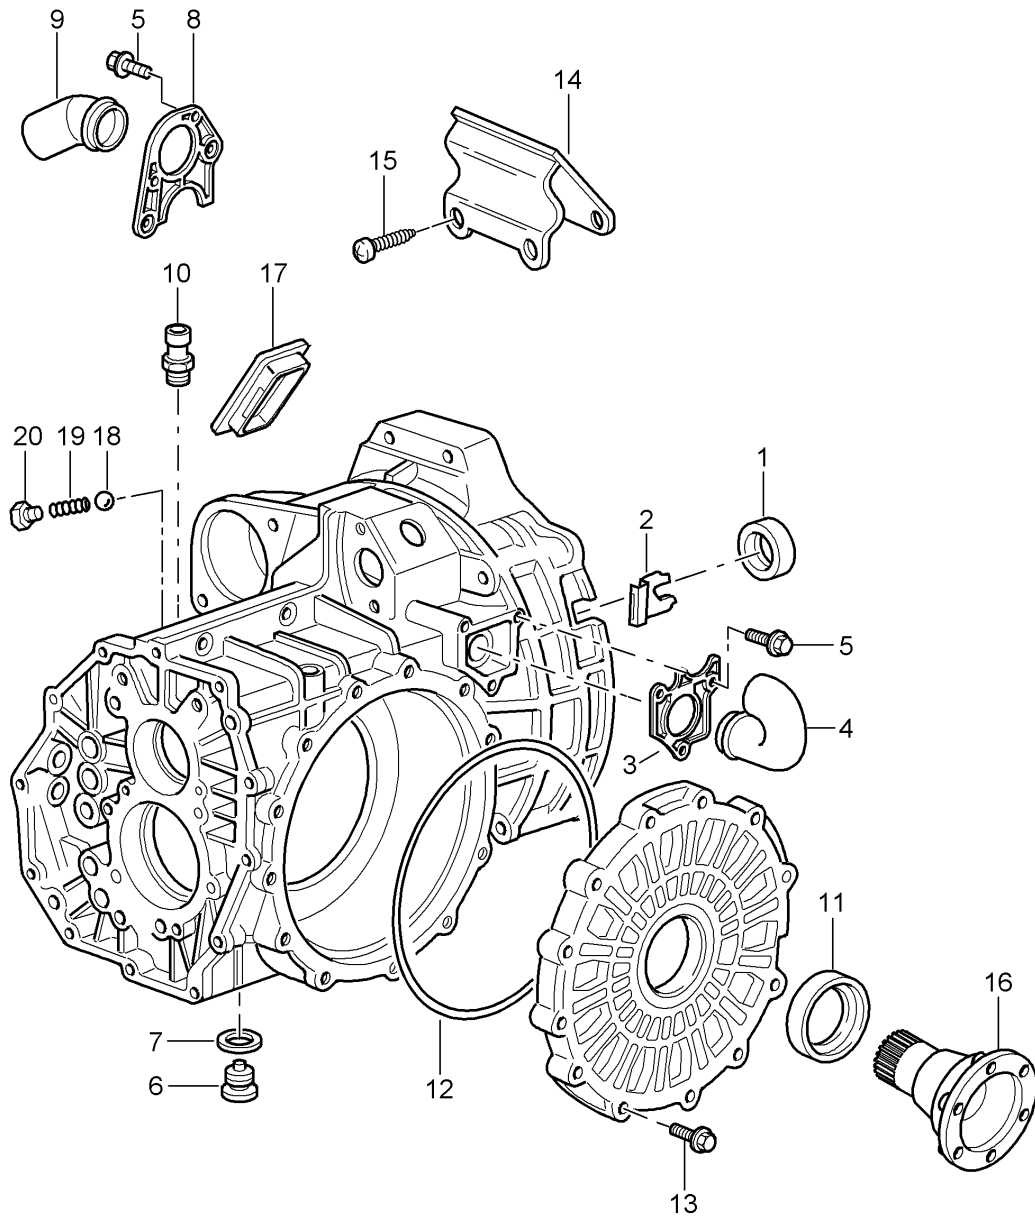

Model: 997T07

Model life 2007>>2009

Model: 997T07

Model life 2007>>2009

Pos	Part Number	Description	Remark	Qty	Model
		Transmission case			G97.50
1	999 113 326 41	Shaft sealing ring 26,5 X 40		1	
2	993 116 630 00	Cap		1	
3	996 116 612 00	Flange		1	
4	993 116 610 00	Intake manifold		1	
5	900 378 035 09	Hexagon-head bolt M 6 X 16		5	
6	999 063 008 02	Screw plug with magnet M 22 X 1,5		1	
7	900 123 118 30	Sealing ring		1	
8	996 116 710 00	Flange socket		1	
9	993 116 610 00	Intake manifold		1	
10	996 301 071 00	Bleeder 17 X 12 X 28,1		1	
11	999 113 356 40	Shaft sealing ring 48 X 68 X 10		2	
12	999 701 008 40	O-ring 215 X 3,5		1	
13	999 141 048 01	Hexagon socket head bolt M 8 X 40		12	
14	997 449 101 50	Hook		1	
15	999 073 190 09	Oval-head screw M 8 X 60		2 2	
16	997 332 209 51	Joint flange		2	
16	997 332 209 52	Joint flange		2	
17	950 301 151 01	Cap		1	
18	900 108 064 00	Ball 8		4	
19	996 303 245 00	Compression spring		4	
20	900 124 027 01	Screw plug CM 10 X 1		4	
-	996 606 133 00	Switch		1	
-	997 301 101 50	Back-up light Transmission case		1