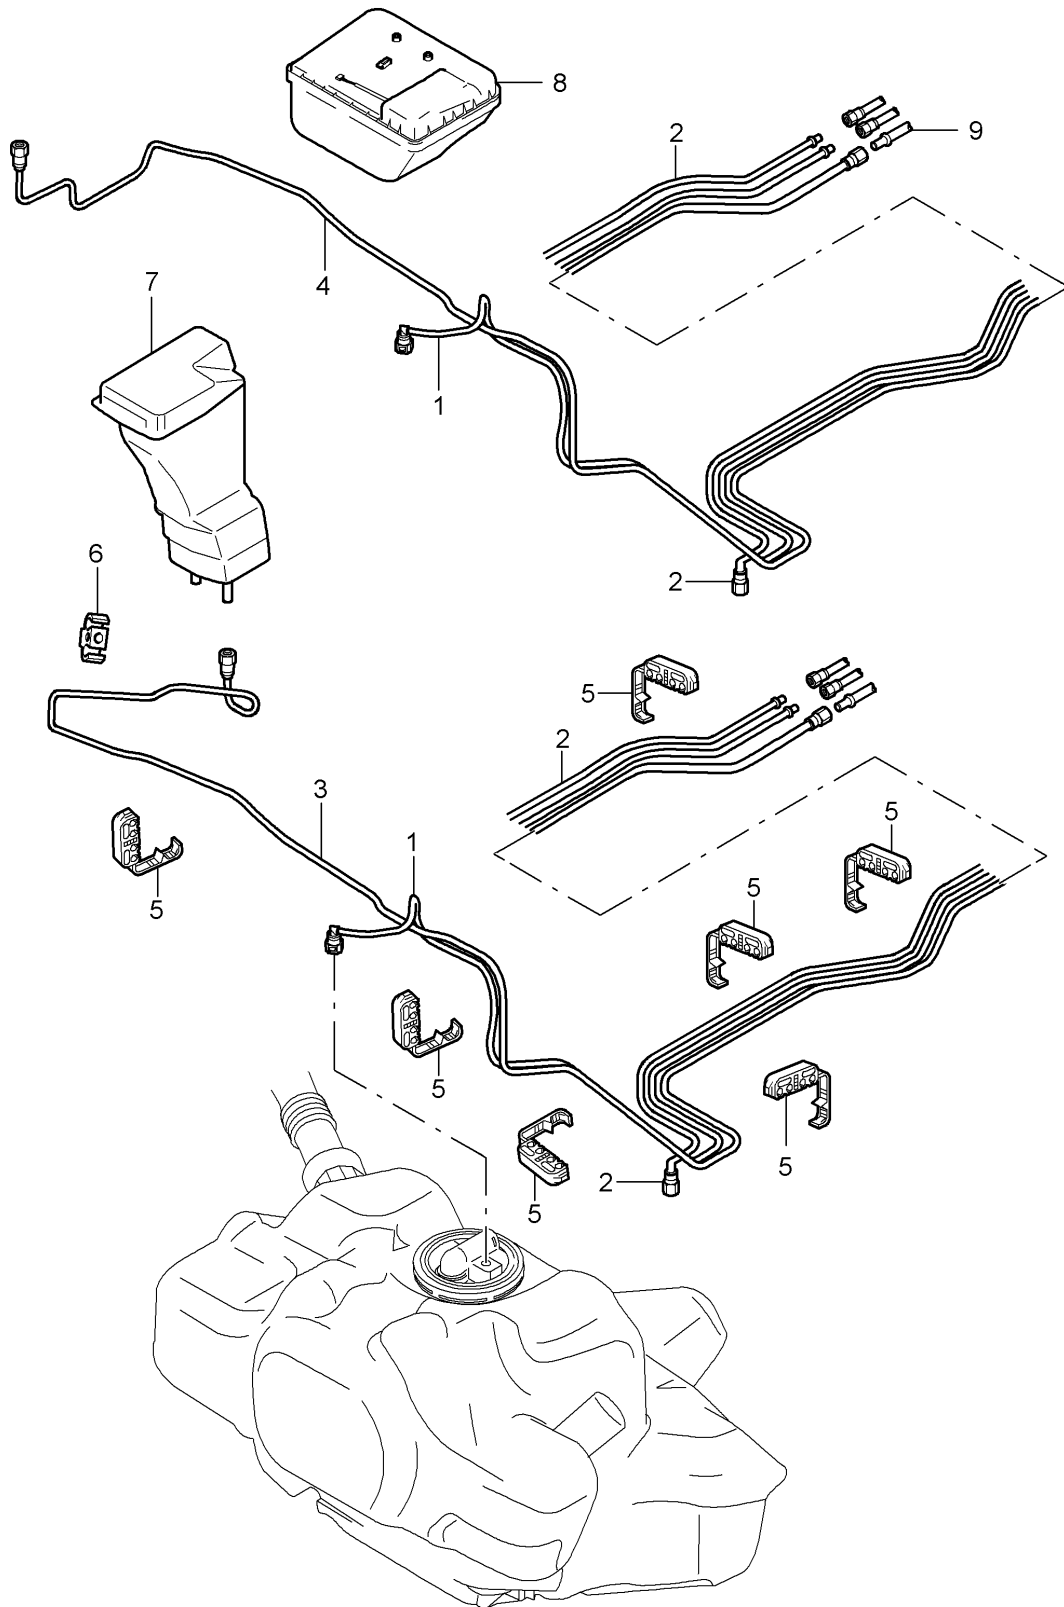

Model: 997T07

Model life 2007>>2009

Model: 997T07

Model life 2007>>2009

Pos	Part Number	Description	Remark	Qty	Model
(2)	997 201 261 01	Fuel system Front Fuel line Front Fuel pump for Engine		1	I664
2	997 201 271 00	Fuel line Return line		1	TURBO
2	997 201 271 01	Fuel line Return line		1	TURBO
(2)	997 201 271 90	Fuel line Return line		1	
(2)	997 201 271 92	Fuel line Return line		1	
(2)	997 201 271 00	Fuel line Return line		1	I664
(2)	997 201 271 01	Fuel line Return line		1	I664
4	997 201 351 01	Purge-air line Front Carbon canister for Engine		1	I664
5	999 507 521 40	Cable holder 8,0/8/10		8	
8	---	Carbon canister See illustrations 2/01/30		1	
9		Lines Rear See illustrations 2/01/10		1