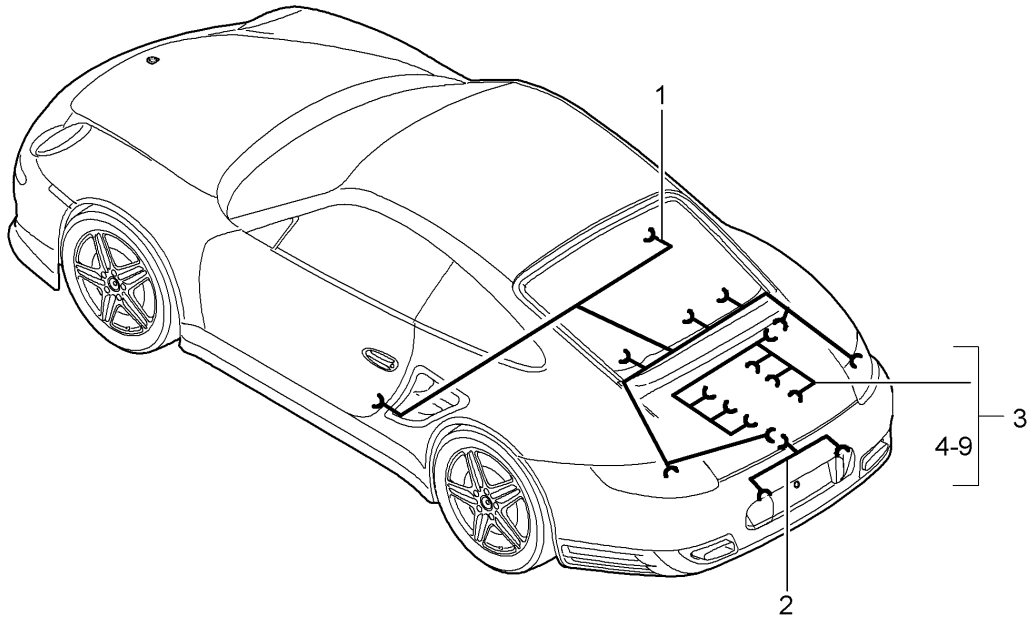

Model: 997T07

Model life 2007>>2009

Model: 997T07 Model life 2007>>2009

Pos	Part Number	Description	Remark	Qty	Model
		Wiring harnesses Rear end Rear lid License plate light Engine Transmission Repair kits Shock absorber Anti-lock brake system Brake pad wear indicator Rear axle			
1	997 622 905 00	Wiring harness Rear end Vehicle Ident. No. Indicate		1	
-	997 622 670 70	Wiring harness Rear lid		1	GT2
2	997 612 660 01	Wiring harness License plate light		1	
(2)	997 612 661 00	Wiring harness ParkAssist License plate light		1	I635
(2)	997 612 661 01	Wiring harness ParkAssist License plate light		1	I635
-	999 507 944 40	Fixing clip for Connection point POS.2		1	
3	997 607 015 03	Wiring harness Engine		1	
-	999 702 324 40	Grommet Mass air flow meter		1	
4	997 607 141 00	Cable guide Cyl. 1 - 3		1	
5	997 607 151 00	Lid Cable guide Cyl. 1 - 3		1	
6	997 607 143 00	Cable guide Centre		1	
7	997 607 153 00	Lid Cable guide Centre		1	
8	997 607 142 00	Cable guide Cyl. 4 - 6 for Wiring harnesses 997.607.015.01/02		1	
8	997 607 142 01	Cable guide Cyl. 4 - 6 for Wiring harness 997.607.015.03		1	
9	997 607 152 00	Lid Cable guide Cyl. 4 - 6		1	
10	900 385 009 01	Torx screw BM 6 X 16		2	
(11)	997 610 131 00	Support Connection point Wiring harness Engine		1	
-	997 622 663 00	Wiring harness		1	I249