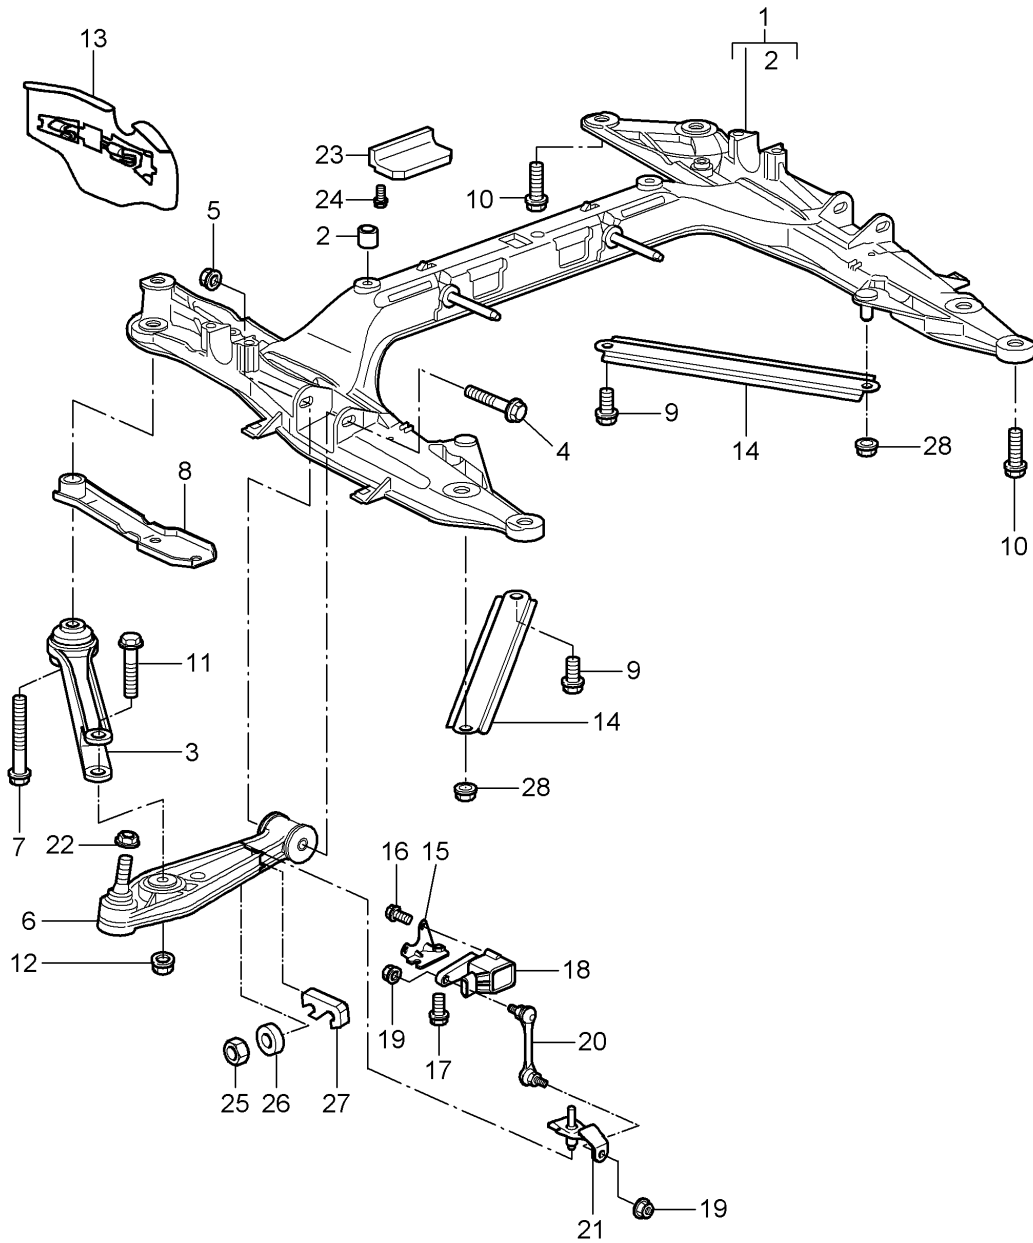

Model: 997T07

Model life 2007>>2009

Model: 997T07 Model life 2007>>2009

Pos	Part Number	Description	Remark	Qty	Model
		Cross member			
		Wishbone			
1	997 341 081 11	Cross member		1	
(1)	997 341 081 06	Cross member		1	TURBO GT2
2	900 197 070 00	Roll pin 13 X 14		1	
3	997 341 043 00	Control arm		2	TURBO
(3)	996 341 043 06	Control arm		2	GT2
4	900 378 165 09	Hexagon-head bolt M 12 X 1,5 X 95		2	
5	999 084 445 09	Lock nut	07	2	
(5)	999 084 445 01	M 12 X 1,5 Lock nut	08-	2	
6	997 341 053 03	Wishbone		2	TURBO
(6)	997 341 041 94	Wishbone	/L	1	GT2
(6)	997 341 042 94	Wishbone	/R	1	GT2
7	999 072 050 09	Hexagon-head bolt M 14 X 1,5 X 120	07	2	
(7)	999 072 050 01	Hexagon-head bolt M 14 X 1,5 X 120	08-	2	
8	997 341 145 05	Plate		2	
9	999 072 047 09	Hexagon-head bolt M 12 X 1,5 X 30	07	4	
(9)	999 072 047 01	Hexagon-head bolt M 12 x 1,5 x 30	08-	4	
(10)	900 378 072 01	Hexagon-head bolt M 12 X 1,5 X 30		2	
10	900 378 192 09	Front Hexagon-head bolt M 14 X 1,5 X 50	07	2	
10	900 378 192 01	Rear Hexagon-head bolt M 14 x 1,5 x 50	08-	2	
11	900 378 279 01	Rear Hexagon-head bolt M 14 X 1,5 X 95		2	TURBO
(11)	900 378 135 01	Hexagon-head bolt M 14 X 1,5 X 73		2	GT-2
12	900 380 012 09	Hexagon nut M 14 X 1,5		2	
12	900 380 012 01	Hexagon nut M 14 X 1,5		2	
13	997 341 483 01	Spoiler	/L	1	TURBO
(13)	997 341 483 92	Spoiler	/L	1	GT2
(13)	997 341 484 01	Spoiler	/R	1	TURBO
(13)	997 341 484 92	Spoiler	/R	1	GT2
14	997 504 433 01	Strut		2	TURBO
(14)	997 504 433 00	Strut		2	GT2
15	997 504 433 00 GRV	Prime coated Support See illustrations 1/05/10		1	I601
16	900 146 003 02	Oval-head screw M 5 X 10	07	2	TURBO I601
(16)	900 146 003 03	Oval-head screw M 5 x 10	08-	2	TURBO I601
17	900 378 036 09	Hexagon-head bolt M 6 X 12	07	1	TURBO I601
(17)	900 378 036 01	Hexagon-head bolt M 6 x 12	08-	1	TURBO I601
18	997 631 121 00	Sensor		1	TURBO