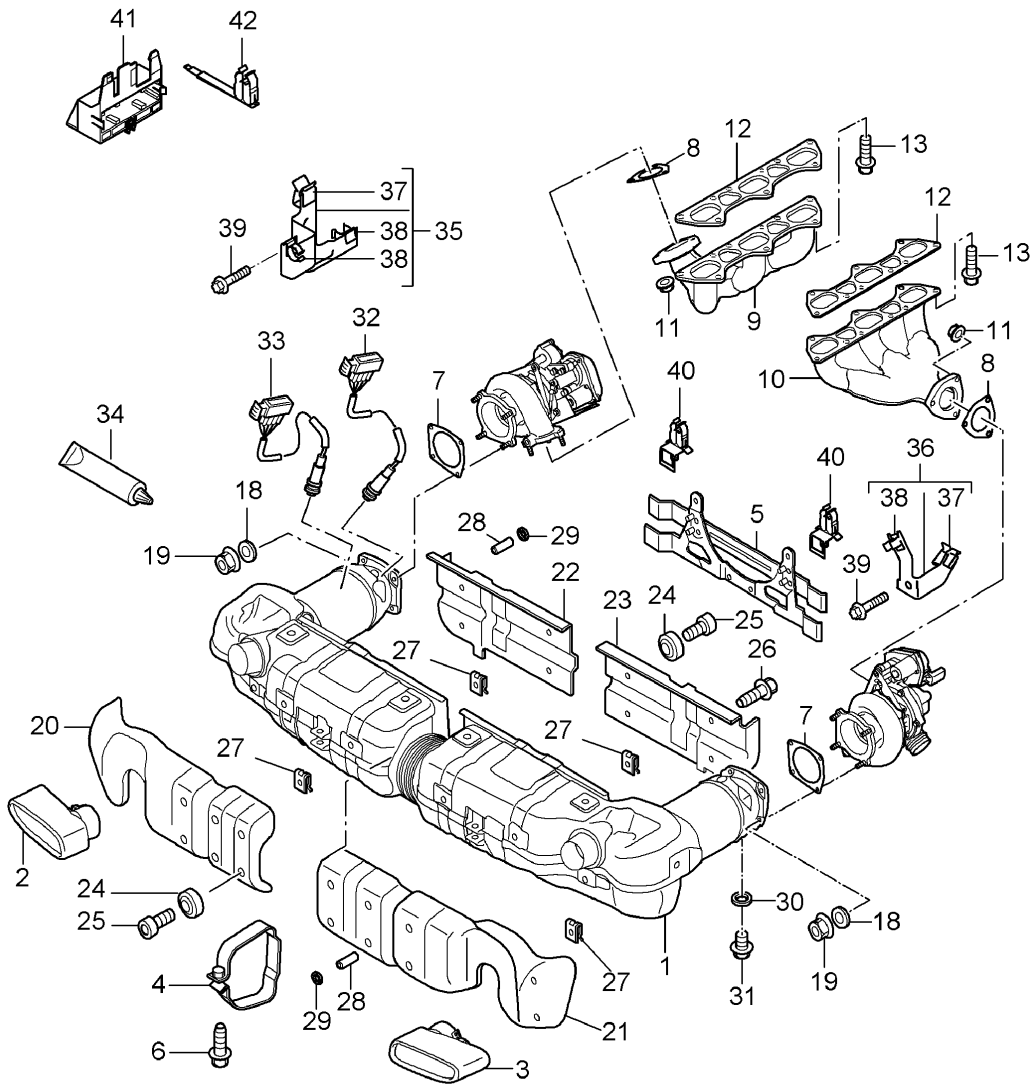

Model: 997T07

Model life 2007>>2009

Model: 997T07

Model life 2007>>2009

Pos	Part Number	Description	Remark	Qty	Model
		Exhaust system with			M97.70
1	997 111 027 72	Heat protection Main exhaust muffler		1	
2	997 111 251 01	Tail pipe Chrome	/L	1	
(2)	997 111 251 02	Tail pipe Chrome	/L	1	
3	997 111 252 01	Tail pipe Chrome	/R	1	
(3)	997 111 252 02	Tail pipe Chrome	/R	1	
4	997 111 119 70	Restraining strap		2	
5	996 111 024 71	Support Muffler		1	
6	900 067 362 01	Pan-head screw AM8 x 50		2	
7	997 111 217 70	Gasket Turbocharger Muffler		2	
8	997 111 215 70	Gasket Exhaust manifold Turbocharger		2	
9	996 111 101 76	Exhaust manifold Cyl. 1 - 3	/L	1	
10	996 111 102 76	Exhaust manifold Cyl. 4 - 6	/R	1	
11	999 084 203 01	Lock nut M 8		6	
12	996 111 107 71	Gasket Exhaust manifold		2	
13	900 378 227 01	Hexagon-head bolt AM8 x 28 Exhaust manifold Cylinder head		18	
18	900 031 032 02	Washer 8,4		8	
19	999 084 203 01	Lock nut M 8		8	
20	997 111 204 71	Heat shield Cyl. 1 - 3	/L	1	
21	997 111 205 71	Heat shield Cyl. 4 - 6	/R	1	
22	996 111 207 72	Heat shield Engine carrier Cyl. 1 - 3	/L	1	
23	996 111 208 72	Heat shield Engine carrier Cyl. 4 - 6	/R	1	
24	996 111 283 70	Shim		20	
25	900 119 001 00	Pan-head screw M 5 x 12		18	
26	996 111 212 70	Hexagon-head bolt		2	
27	999 591 905 00	Speed nut		20	
28	996 111 281 70	Sleeve		20	
29	900 234 029 00	Shim 9 x 15 x 1,0		20	
30	900 123 050 20	Sealing ring 8 x 11,5		2	
31	900 124 021 01	Screw plug CM8 x 1		2	
32	997 606 128 02	Oxygen sensor in front of		2