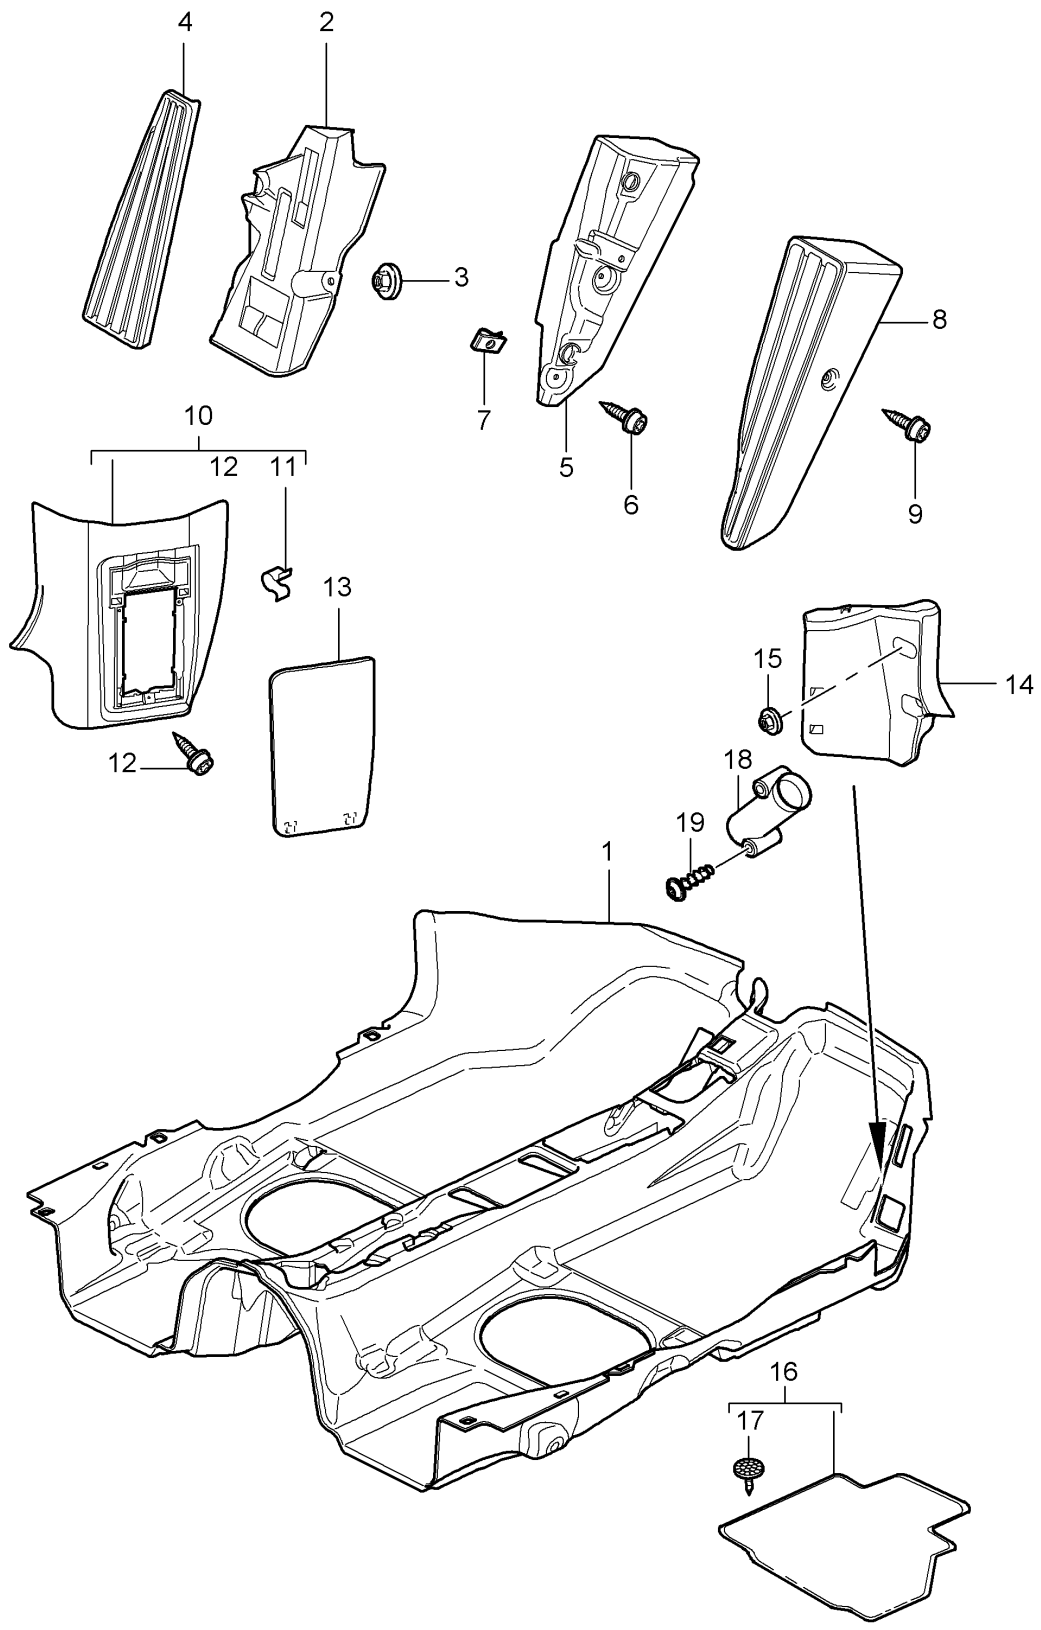

Model: 997T07 Model life 2007>>2009

Pos	Part Number	Description	Remark	Qty	Model
17	997 551 408 00	Tool Foam part	/LL /R	1	TURBO I098
18	997 551 405 00	Luggage compartment liner Foam part Compressor Rear		1	TURBO
19	997 551 403 00	Foam part Compressor Front		1	TURBO
20	997 551 432 00	Foam part Bulkhead	/LL	1	I098
21	997 551 501 00	Cover Compressed air bottle	/LL	1	I098
(21)	997 551 501 00 A31	Black			
	997 551 502 00	Cover	/LL 09-	1	Turbo I098/422
		Compressed air bottle			
	997 551 502 00 A31	Black			
22	997 551 415 00	Adapter Compressed air bottle		1	
22		Adapter	09-	1	Turbo I422
		Compressed air bottle			
23	997 551 805 01	Eye Luggage compartment Front		1	
	997 551 805 01 02A	Black			
24	997 551 736 01	Cover Control unit		1	
25	999 073 061 02	Tapping screw ST 4,8 X 16		X	
27	997 504 087 00	Emergency operation Luggage compartment		1	I553
28	997 551 706 00	Support Emergency operation Luggage compartment		1	I553
29	999 591 489 09	Speed nut ST 4,8		1	I553
30	999 073 061 02	Tapping screw 4,8 X 16		1	I553

Model: 997T07

Model life 2007>>2009