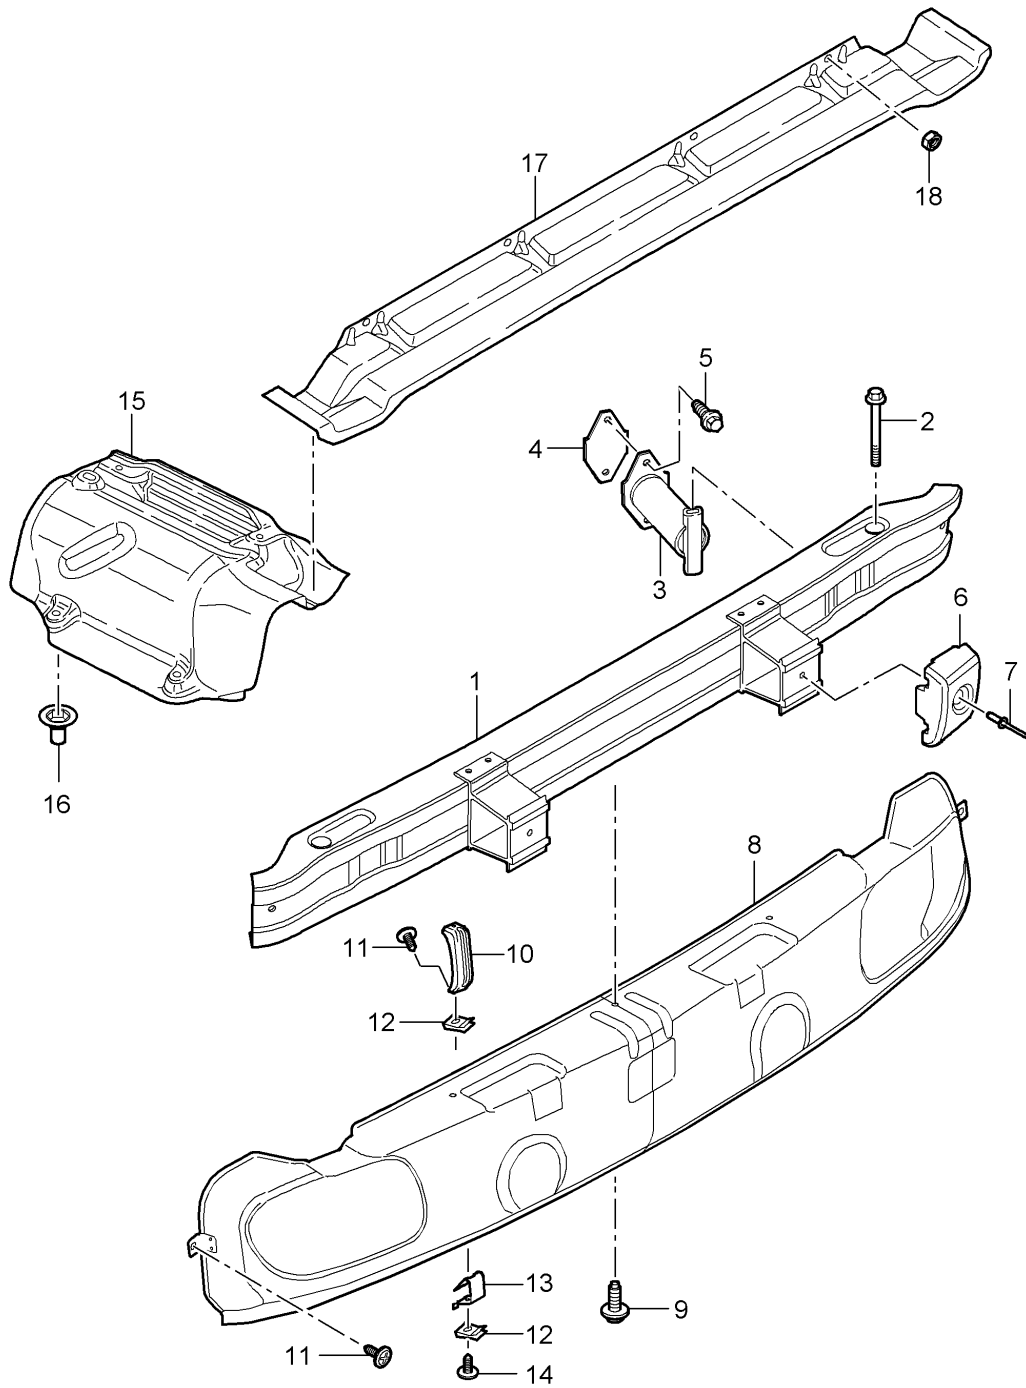

Model: 997T07

Model life 2007>>2009

Pos	Part Number	Description	Remark	Qty	Model
23	999 919 242 01	Number plate 5 X 13 Screw Support Number plate 5 X 28		X	

Model: 997T07

Model life 2007>>2009

Model: 997T07