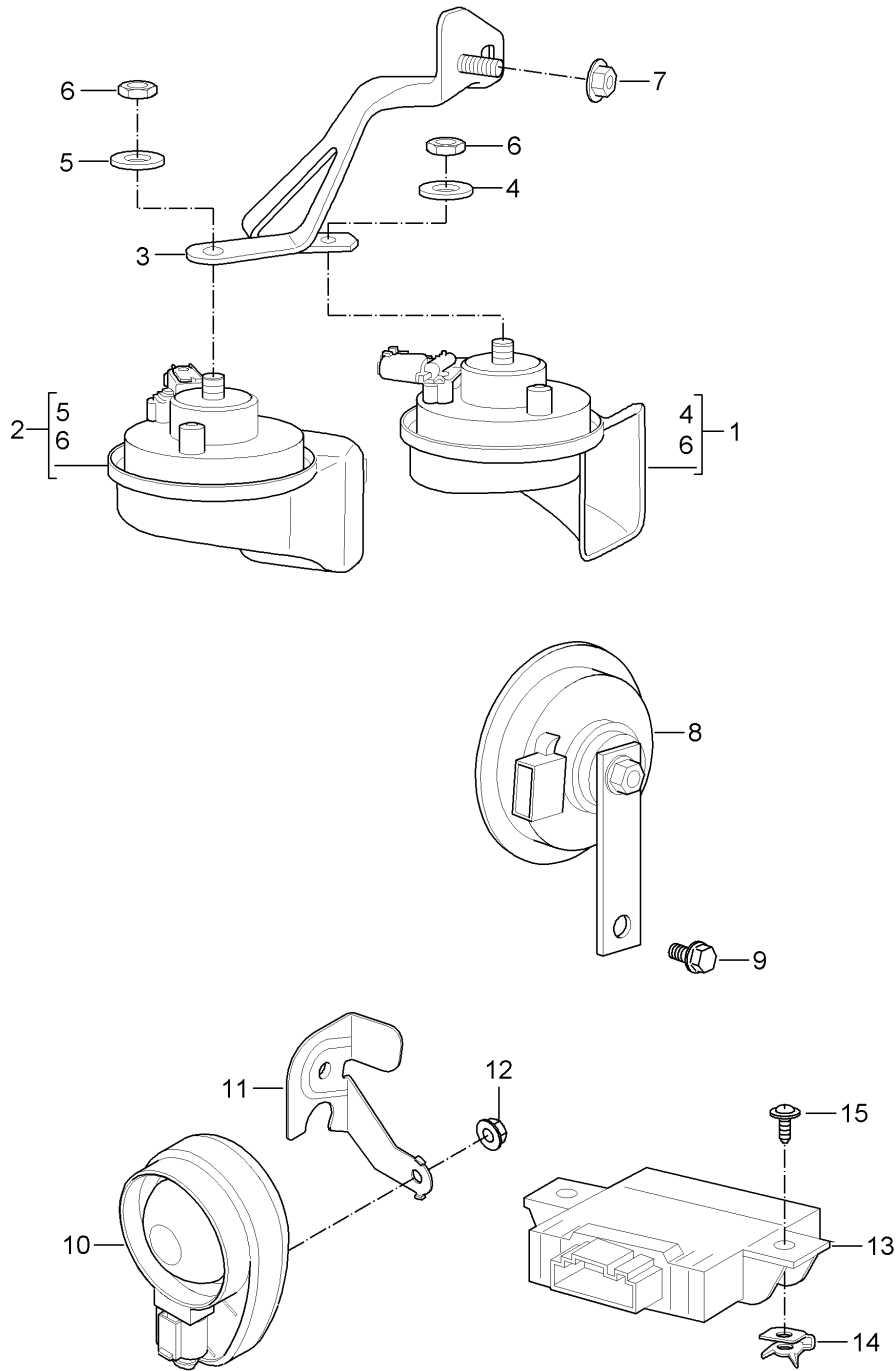

Model: 997T07

Model life 2007>>2009

Model: 997T07 Model life 2007>>2009

Pos	Part Number	Description	Remark	Qty	Model
1	997 635 206 03	Fanfare Horn Fanfare		1	
1	997 635 206 04	High-pitched Fanfare		1	
1	997 635 216 00	High-pitched Fanfare		1	
-	997 612 947 00	High-pitched see Technical information GR.9 NR.100/13 KD-NR.9050 Cable Adapter see Technical information GR.9 NR.100/13 KD-NR.9050		1	
2	997 635 205 03	Fanfare		1	
2	997 635 205 04	Low-pitched Fanfare		1	
(2)	997 635 215 00	Low-pitched Fanfare		1	
-	997 612 947 00	Low-pitched see Technical information GR.9 NR.100/13 KD-NR.9050 Cable Adapter see Technical information GR.9 NR.100/13 KD-NR.9050		1	
3	997 635 150 04	Support		1	
3	997 635 150 05	Support		1	
4	-	Washer High-pitched		1	
5		Washer Low-pitched		1	
6	900 034 001 03	Hexagon nut M 8	07	2	
6	900 034 001 04	Hexagon nut M 8		2	
7	900 377 003 03	Hexagon nut M 8		1	
8	996 637 117 03	Horn for Alarm system		1	
9	900 075 459 01	Combination screw M 6 X 12 Z2		1