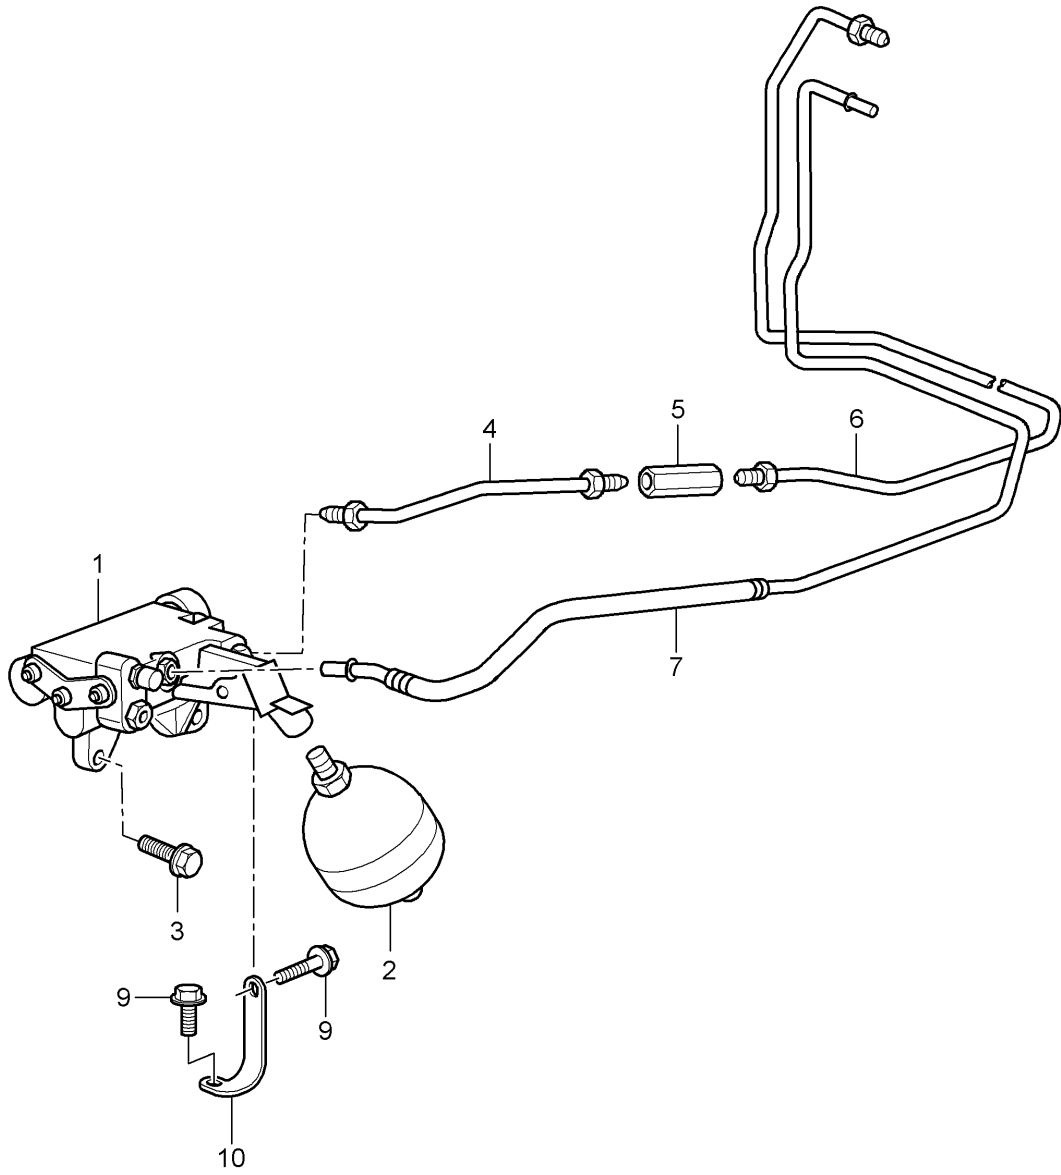

Model: 997T07 Model life 2007>>2009

Pos	Part Number	Description	Remark	Qty	Model
		clutch actuation			TURBO
		Clutch master cylinder			
		Clutch pipeline			
1	997 423 171 50	Clutch master cylinder		1	
-	996 423 614 00	Circlip		1	
		Pressure line			
-	996 423 315 06	Bolt		1	
-	999 166 022 02	Kl-lock for Bolt		1	
2	996 423 107 50	Clutch pipeline	/LL	1	I098
3	997 423 109 50	Clutch pipeline		1	
(4)	997 423 113 50	Clutch pipeline		1	
5	996 355 549 00	Support		1	
6	996 355 545 00	Support		2	
7	996 355 543 00	Support		4	
8	993 423 417 00	Container		1	
9	999 512 650 09	Hose clamp		1	
10	997 423 343 51	Moulded hose	/LL	1	I098
11	997 423 245 50	Support	/LL	1	I098
12	997 423 147 50	Feed line	/LL	1	I098
13	999 707 403 40	Sealing ring	/LL	X	I098
-	999 591 964 40	Support		X	
		Clutch hose			
15	996 423 377 52	Clutch hose		1	
(15)	996 423 377 53	Clutch hose		1	
17	999 512 650 09	Hose clamp		1	
20	900 378 029 01	Hexagon-head bolt M 6X 40		2	
-	000 043 203 33	Pentosin 1000 ML		X	

Model: 997T07

Model life 2007>>2009