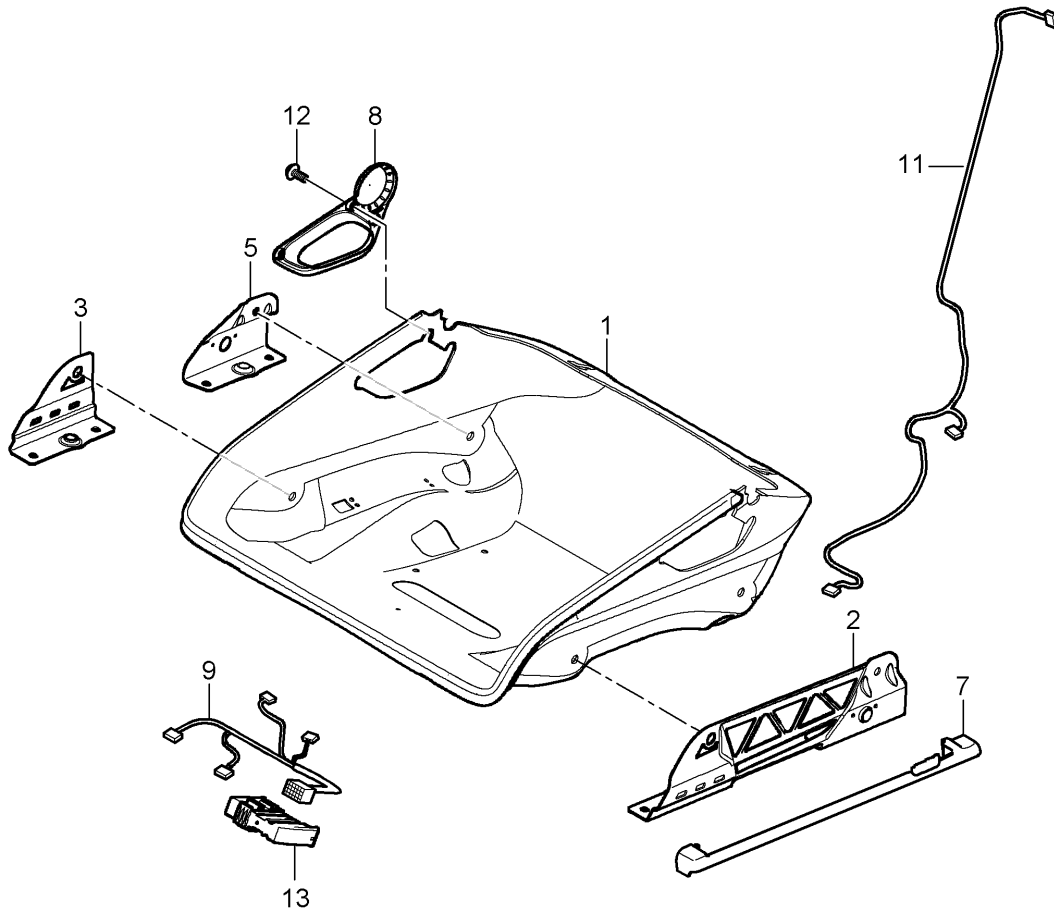

Model: 997T07

Model life 2007>>2009

Model: 997T07 Model life 2007>>2009

Pos	Part Number	Description	Remark	Qty	Model
		Bucket seat Collapsible Seat adjuster Accessories	08-		GT2
1	997 521 281 00	Cup	/L /R	2	I388/389
(1)	997 521 182 00	Seat adjuster without Seat occupancy detection Cup Seat adjuster with Seat occupancy detection And Seat rail	/R	1	I389/560
2	997 521 433 00	Adapter Seat adjuster Outer		1	I388/389/560
(2)	997 521 434 00	Left Adapter Seat adjuster Outer		1	I389
3	997 521 436 00	Right Adapter Seat adjuster Inner front Right		1	I388
4	997 521 435 00	Adapter Seat adjuster Inner front Left without Seat occupancy detection		1	I389
5	997 521 438 00	Adapter Seat adjuster Inner rear Right		1	I388
6	997 521 437 00	Adapter Seat adjuster Inner rear Left without Seat occupancy detection		1	I389
7	997 521 427 03	Cover Sensor Seat occupancy detection	/L	1	I389/560
(7)	997 521 427 03 01C 997 521 426 03	Satin black Cover Sensor Seat occupancy detection	/R	1	I389/560
8	997 521 426 03 01C 997 521 561 00	Satin black Cover Seat belt Lower	/L	1	I388/389
(8)	997 521 561 00 01C 997 521 562 00	Satin black Cover Seat belt Lower	/R	1	I388/389
9	997 521 562 00 01C 997 612 688 10	Satin black Wiring harness Seat occupancy detection		1	I389/560
11	997 612 785 10	Wiring harness Side airbag	/R /L	1	I388/389
12	999 141 049 01	Lens-head screw		3