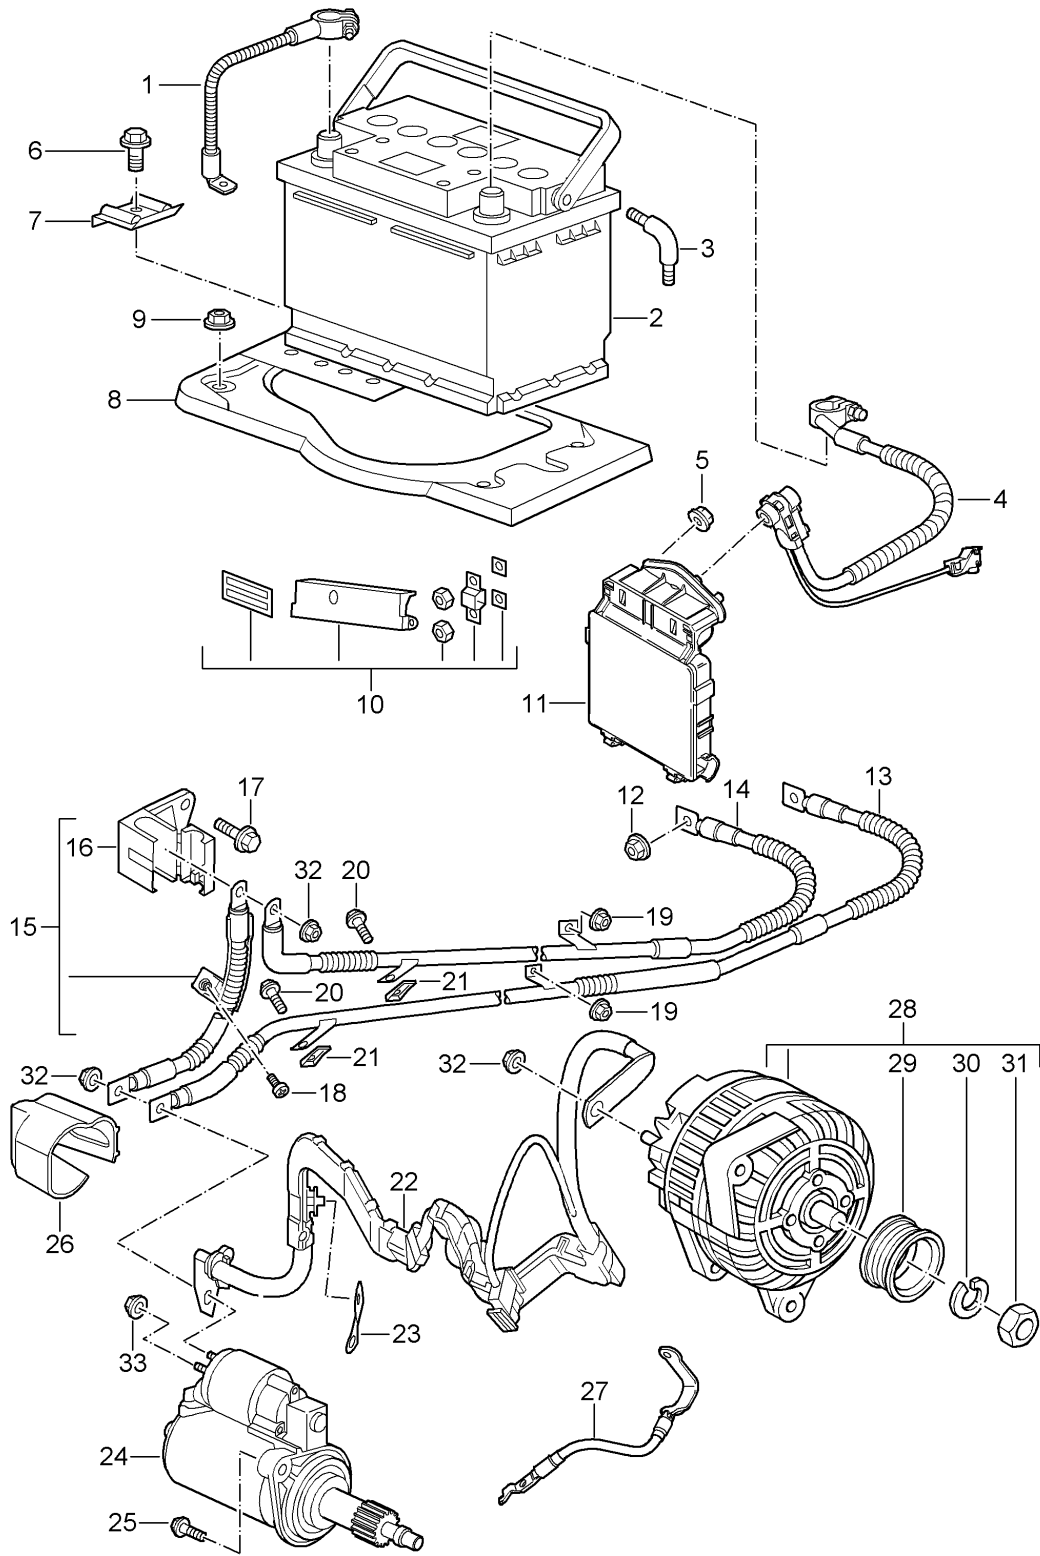

Model: 997T07

Model life 2007>>2009