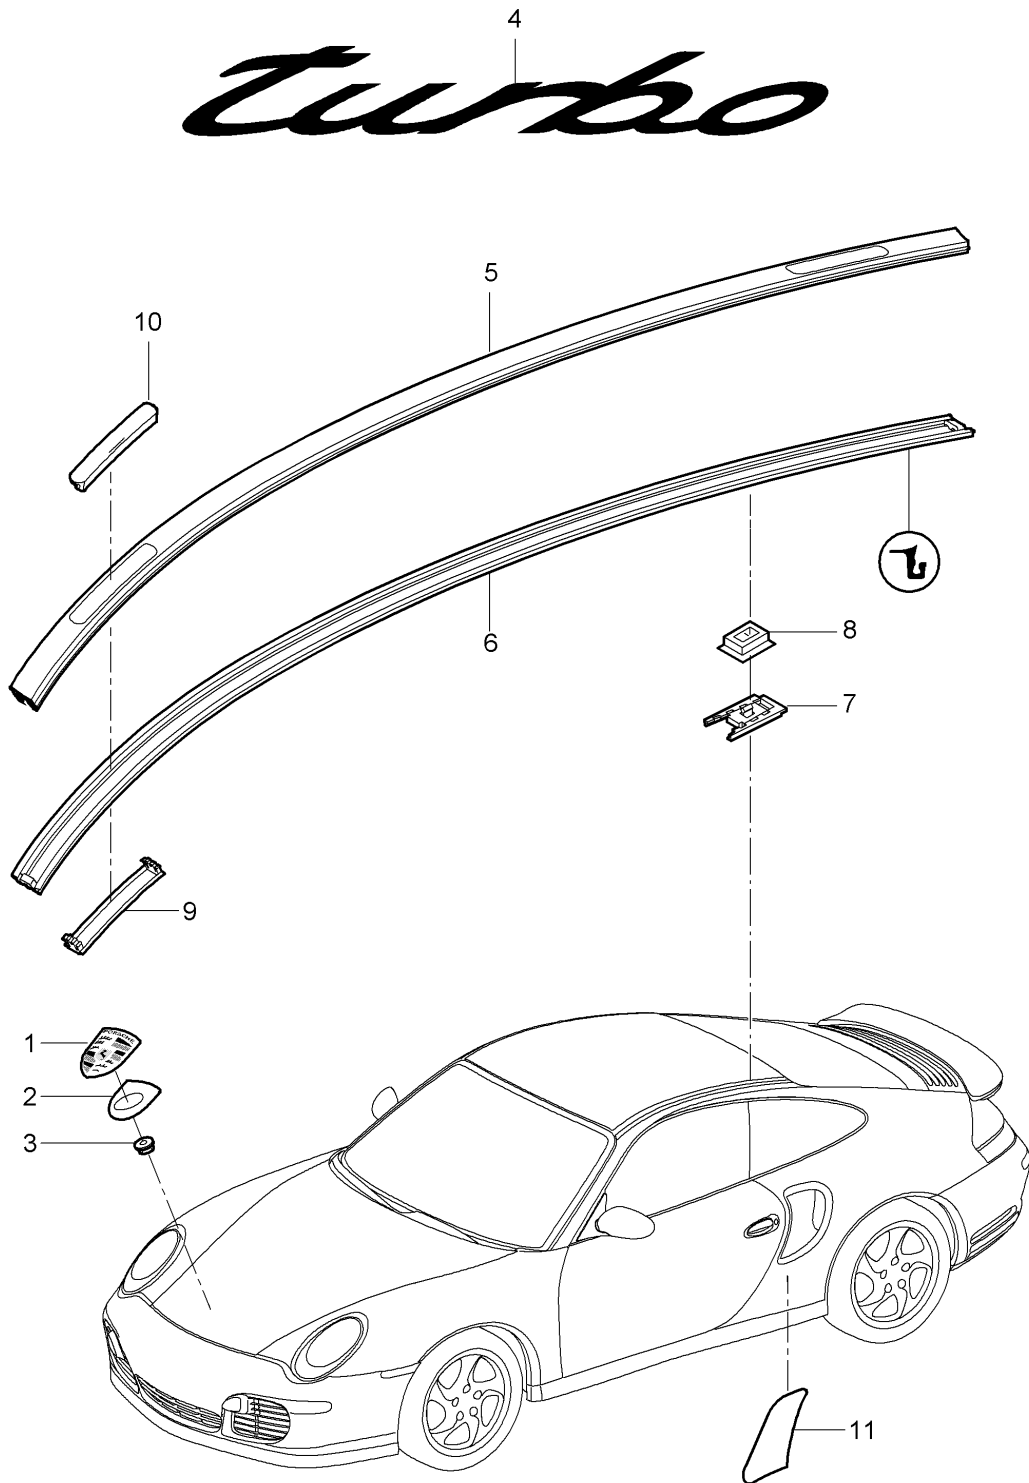

Model: 997T07

Model life 2007>>2009

Turbo

Model: 997T07 Model life 2007>>2009

Pos	Part Number	Description	Remark	Qty	Model
1	997 559 211 00	Insignias Decorative fittings Stone guard film Lid emblem Information available		1	
(1)	996 559 211 01	Lid emblem Information available		1	
2	7L5 853 611 B	Desk pad		1	
3	999 591 423 03	Tapping nut		2	
4	997 559 237 03	Logo *Turbo*		1	TURBO
4	997 559 984 02	Chrome Logo *Turbo*		1	TURBO
(4)	996 559 237 91	Prime coated Logo *GT2*	08-	1	GT2
5	996 559 237 91 70C 997 559 401 00	Rally black Roof edge strip	/L	1	
(5)	997 559 401 00 G2X 997 559 402 00	Prime coated Roof edge strip	/R	1	
6	997 559 402 00 G2X 997 559 721 00	Prime coated Gasket	/L	1	
(6)	997 559 722 00	Roof edge strip Gasket	/R	1	
7	996 559 403 01	Roof edge strip Clip		10	
8	996 559 405 01	Adapter		10	
9	996 559 729 00	Bracket for		4	
10	996 559 501 00	Flap Flap Front		2	
(10)	996 559 501 00 G2X 996 559 503 00	Prime coated Flap Rear		2	
11	996 559 503 00 G2X 997 504 825 03	Prime coated Stone guard film Side section	/L	1	
(11)	997 504 826 03	Stone guard film Side section	/R	1