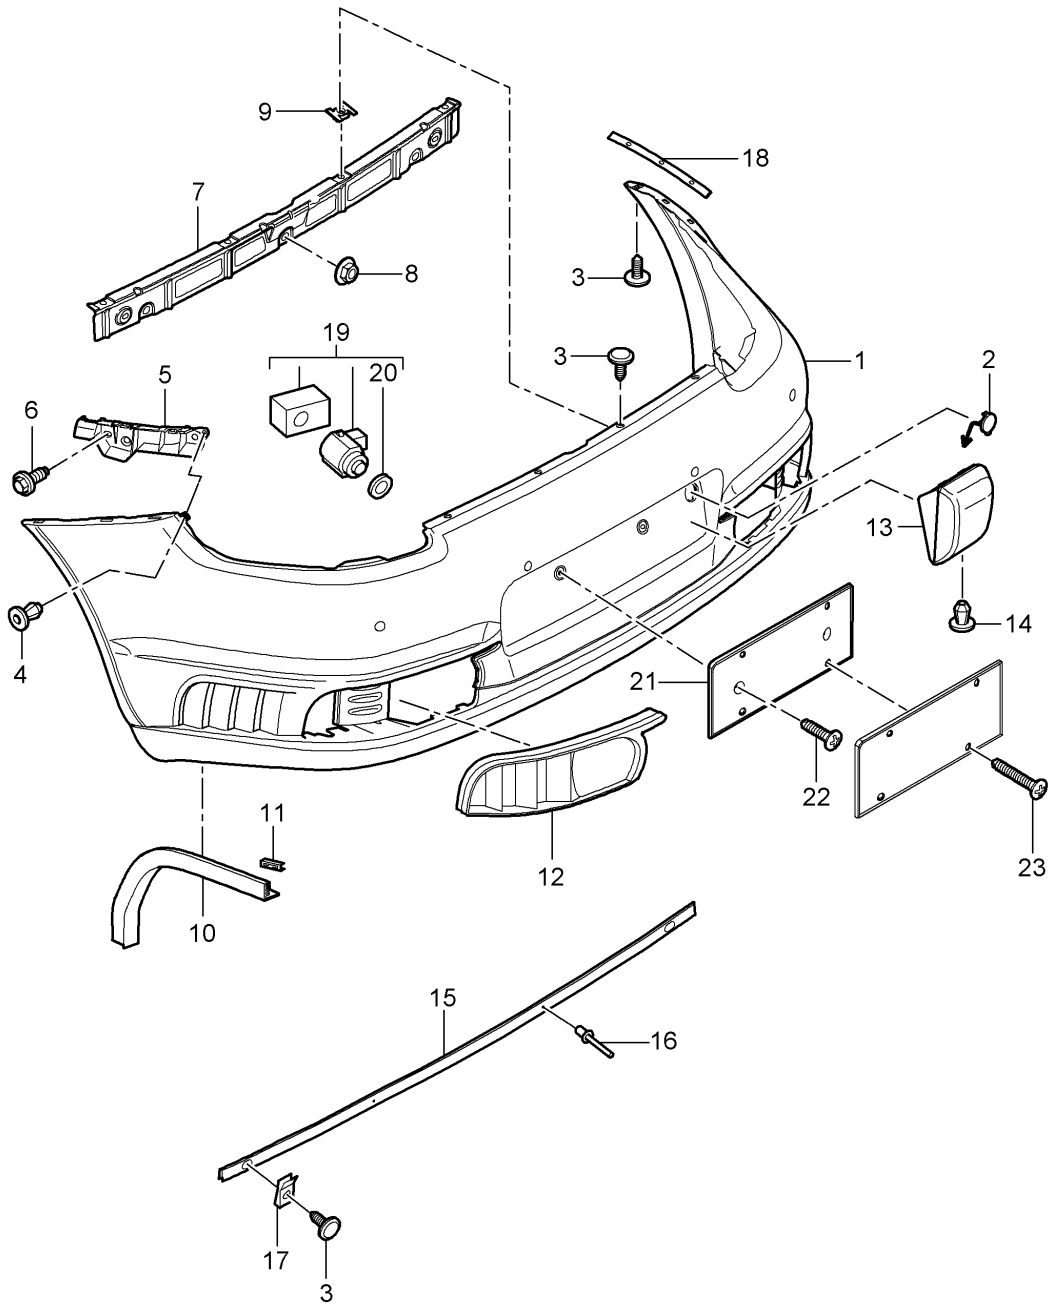

Model: 997T07

Model life 2007>>2009

Model: 997T07 Model life 2007>>2009

Pos	Part Number	Description	Remark	Qty	Model
		Lining Bumper Rear			GT2
1	997 505 411 85	Lining Prime coated		1	
(1)	997 505 411 87	Lining Prime coated		1	I635
2	997 505 803 00	Cover Towing lug		1	
	997 505 803 00 G2X	Prime coated			
3	999 073 227 09	Tapping screw 4,8 X 19		12	
4	999 591 941 40	Expansion rivet ST 4,8		2	
5	997 505 635 00	Retaining strip Lateral	/L	1	
(5)	997 505 636 00	Retaining strip Lateral	/R	1	
6	999 073 442 01	Screw M6 X 25		4	
7	997 505 641 02	Attachment strip Centre		1	
8	999 076 048 01	Hexagon nut M6		3	
9	999 507 849 01	Captive nut ST 4,8		6	
10	997 505 663 80	Frame Air exhaust	/L	1	
	997 505 663 80 G2X	Prime coated			
(10)	997 505 664 80	Frame Air exhaust	/R	1	
	997 505 664 80 G2X	Prime coated			
11	999 507 696 00	U-clamp 1,20 - 1,70		6	
12	997 505 651 80	Cover Exhaust pipe	/L	1	
	997 505 651 80 01C	Satin black			
(12)	997 505 652 80	Cover Exhaust pipe	/R	1	
	997 505 652 80 01C	Satin black			
(13)	997 505 625 03	Lining Buffer	/L	1	
	997 505 625 03 G2X	Prime coated			
13	997 505 626 03	Lining Buffer	/R	1	
	997 505 626 03 G2X	Prime coated			
14	999 591 712 40	Expansion rivet 6,0 X 12,0		6	
15	997 505 837 80	Retaining strip Lower		1	
16	999 190 104 30	Blind rivet A 3,2 X 7,9		4	
17	999 507 795 09	Speed nut ST 4,8		4	
18	997 504 631 00	Protective film		2	
19	955 606 275 04	Sensor ParkAssist		4	I635
20	7L6 919 659	Round seal		4	I635
21	997 701 113 00	Support Number plate		1	I218
	997 701 113 00 01C	Black			
22	999 919 243 01	Screw Support		X