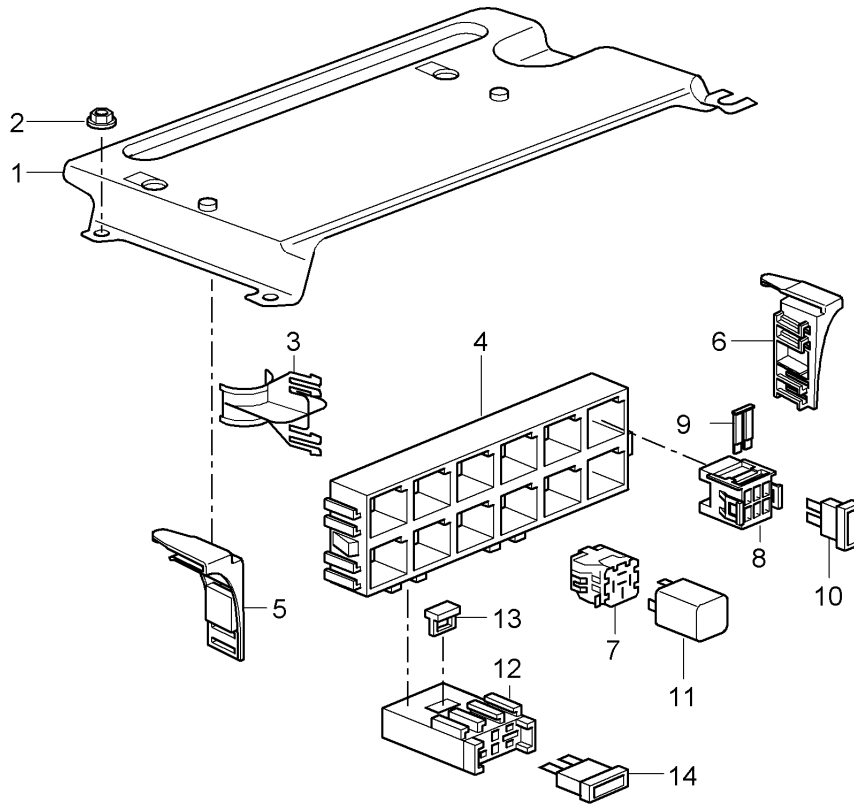

Model: 997T07

Model life 2007>>2009

Pos	Part Number	Description	Remark	Qty	Model
15	999 107 300 40	40 A Large Tool		X	
-	997 610 195 07	Assignment sticker	-08	X	
-	997 610 195 25	Assignment sticker	09	X	
16	997 618 761 00	Fuse Emergency operation Release Ignition starter switch		1	
16	970 618 761 00	Emergency operation Release Ignition starter switch Emergency operation Lid		1	
17	996 610 240 00	Terminal clamp		1	
18	999 657 014 90	Relay		1	
19	997 610 915 00	Fuse holder with Fuse 80 A for Cooling air control		1	
-	-	Cover for Housing Fuse See group 8/07/02		X	

Model: 997T07

Model life 2007>>2009