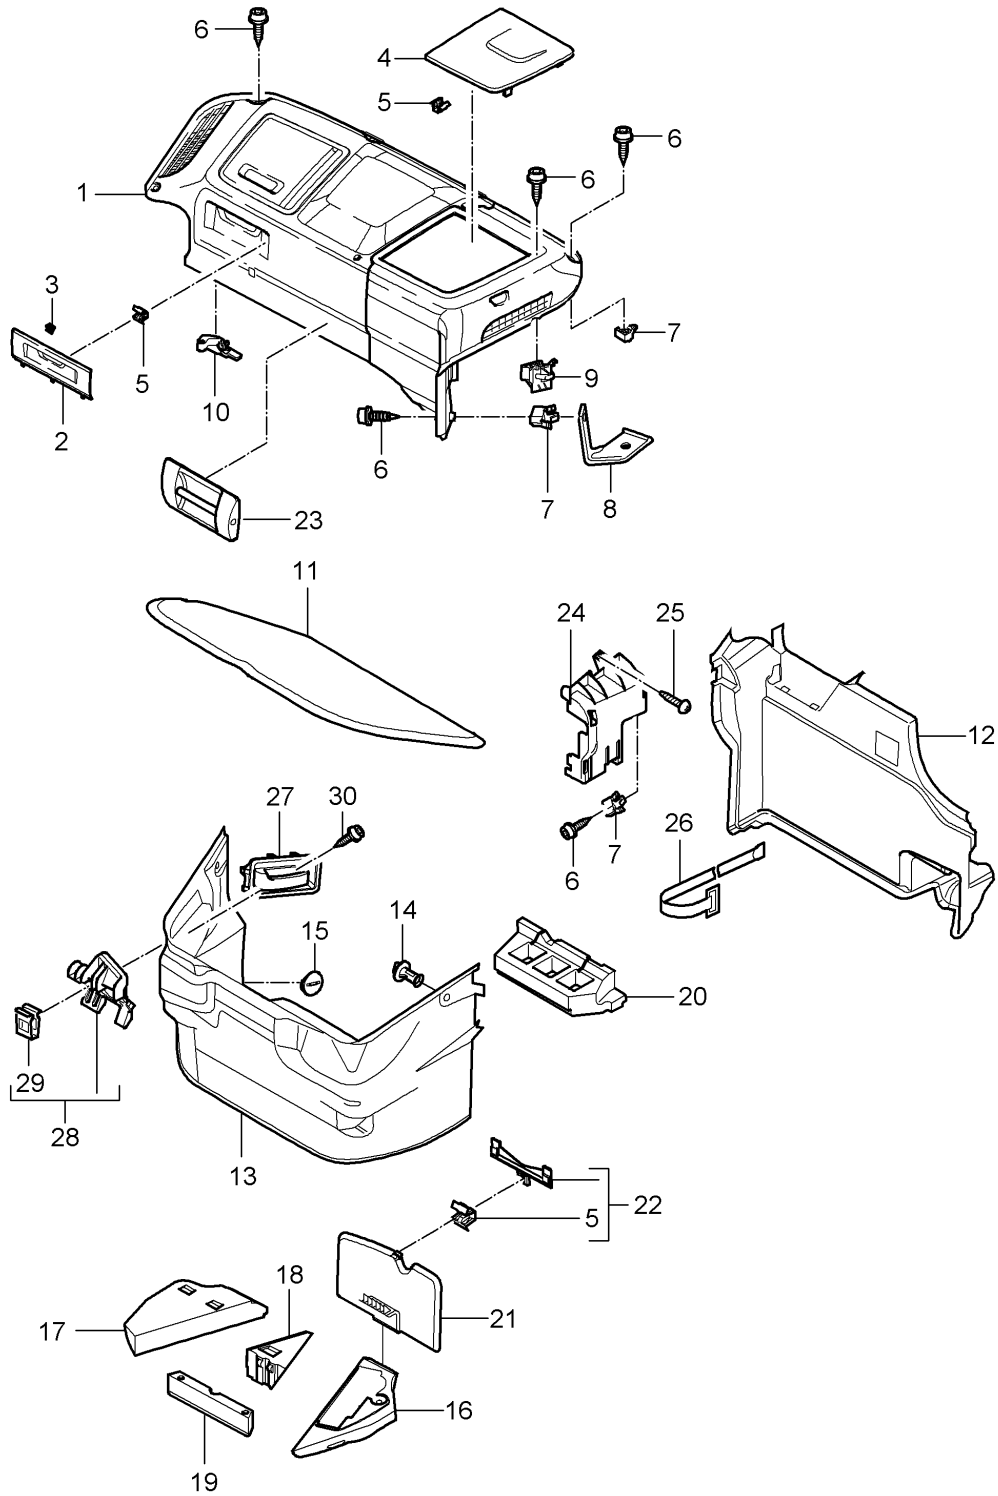

Model: 997T07

Model life 2007>>2009

Model: 997T07 Model life 2007>>2009

Pos	Part Number	Description	Remark	Qty	Model
1	997 551 630 00	Luggage compartment Lining	09- /LL	1	I098
2	997 551 630 00 FMU 997 551 304 00	Luggage compartment Black/black Lid	/LL	1	I098
3	997 551 304 00 02A 997 551 817 00	Lining Lower Black Support	/LL	2	I098
4	997 551 309 00	Hinge Lid	/LL	1	I098
5	997 551 309 00 02A 999 507 552 01	Brake booster Black Spring clamp		X	
6	999 073 048 02	9 X 13/3,0 Tapping screw		X	
7	999 507 734 40	ST 3,5 X 13 Support		X	
8	997 551 771 02	ST 3,5 Support		1	
9	999 507 512 40	Lining Luggage compartment Support		X	
10	997 551 772 02	ST 3,5 Support		1	
(11)	997 551 351 00	Lining Cover		1	
12	997 551 351 00 A31 997 551 051 29	Tool Carpet Black Lining	/LL	1	GT2 I098/664
(12)	997 551 051 29 A31 997 551 051 31	Bulkhead Carpet Black Lining	/LL	1	Turbo I098/422
(12)	997 551 051 31 A31 997 551 051 32	Bulkhead Carpet Black Lining	/RL	1	Turbo I099/422
(13)	997 551 051 32 A31 997 551 045 18	Bulkhead Carpet Black Lining		1	Turbo I553
(13)	997 551 045 18 A31 997 551 045 91	Luggage compartment liner Carpet Black Lining		1	GT2 I553
14	997 551 045 91 A31 999 049 006 40	Luggage compartment liner Carpet Black Plastic nut		2	
15	997 551 807 00	T5 / 30 X 7,5 Cap nut		1	
(15)	999 703 455 41	Lid		1	
16	997 551 401 00	Foam part	/LL /L	1	TURBO I098
(16)	997 551 121 90	Tool Foam part		1	GT2