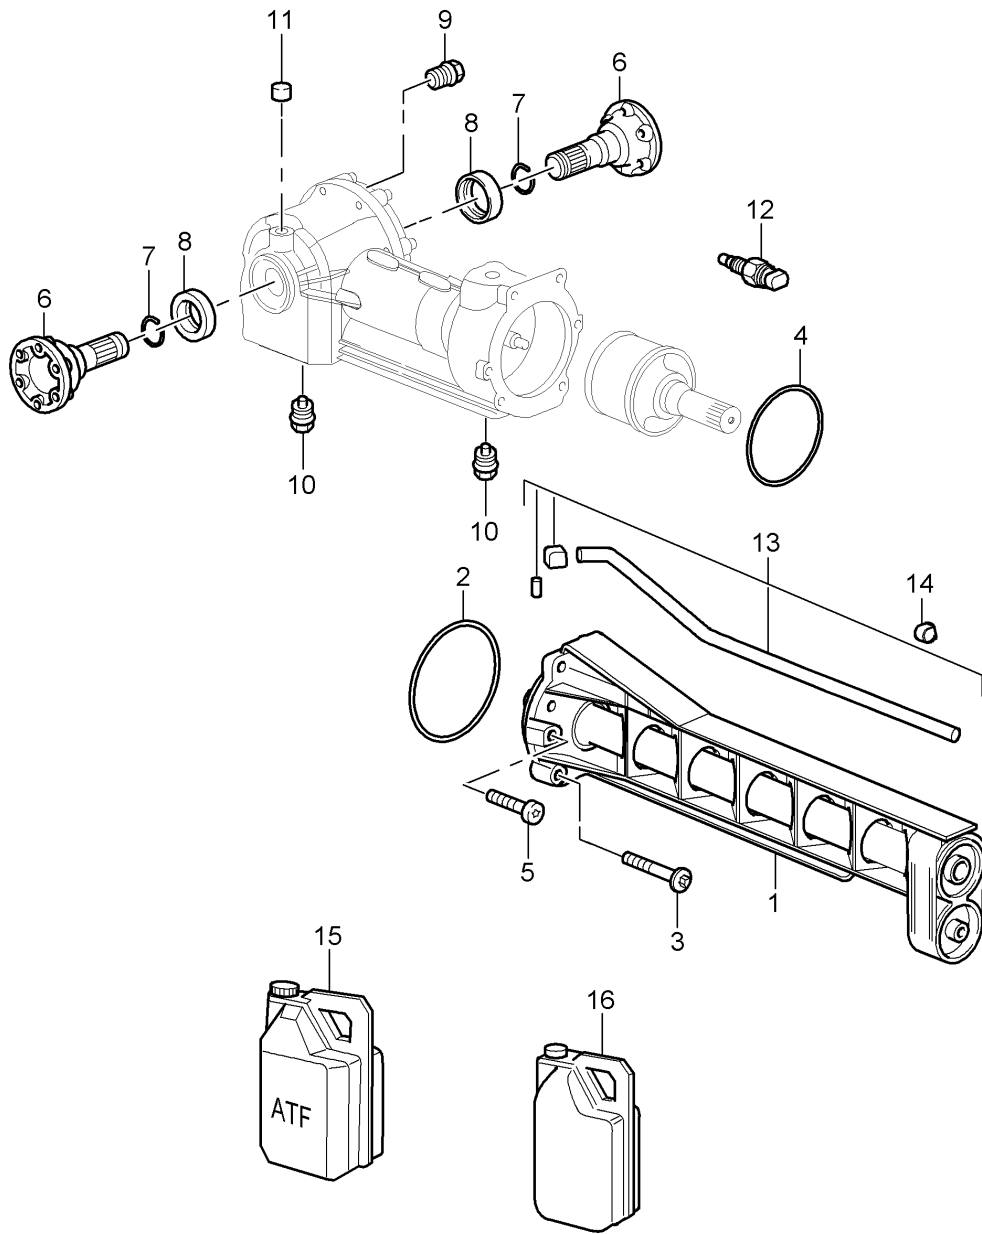

Model: 997T07

Model life 2007>>2009

Pos	Part Number	Description	Remark	Qty	Model
1	997 349 020 50	Front-axle final drive Cardan shaft		1	
2	999 072 034 09	Front-axle final drive Ready for installation		2	
3	997 375 934 00	Conical screw M 10 X 28		1	
4	997 375 257 00	Transmission carrier Front		2	
5	900 380 008 09	Stop		1	
6	997 375 343 00	Hexagon nut M 10		1	
7	900 378 142 09	Transmission carrier Rear		1	
8	997 421 020 00	Hexagon-head bolt M 10 X 90		1	
9	996 421 145 01	Cardan shaft		1	
10	996 375 054 02	Boot		1	
11	900 385 123 01	Transmission mounting		4	
12	999 076 053 09	Combination screw M 10 X 25		2	
13	900 385 097 01	Hexagon nut M 10		3	
14	999 061 111 99	Torx screw M 10 X 35		2	
		Stud M 10 X 121			

Model: 997T07

Model life 2007>>2009