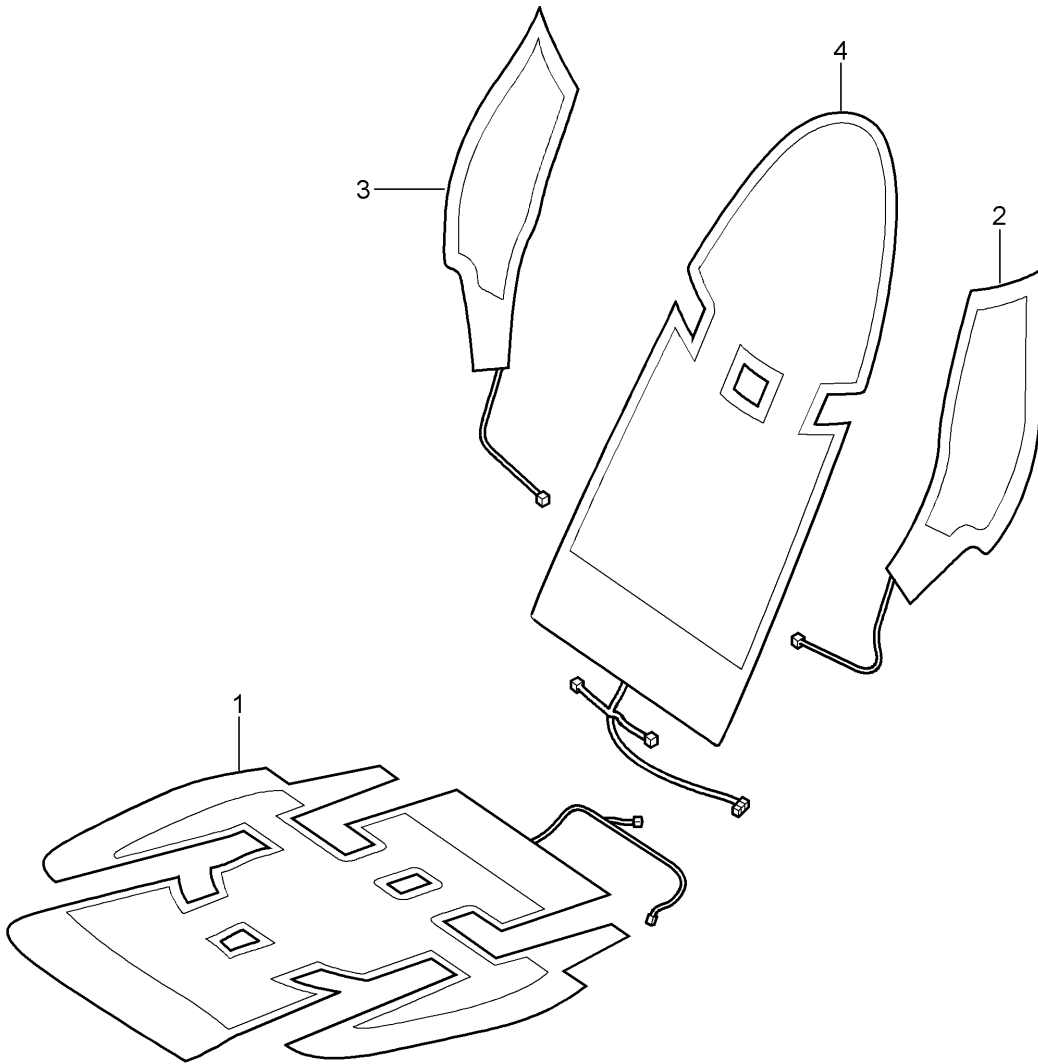

Model: 997T07

Model life 2007>>2009

Model: 997T07

Model life 2007>>2009

Pos	Part Number	Description	Remark	Qty	Model
1	997 653 105 03	Heating Sports seat Front seat Heating element Seat cushion	/L /R	2	I375/376/377 I342/378
2	997 653 109 01	Sports seat Heating element Backrest side bolster	/L	1	I375/376/377 I342/378
3	997 653 110 01	Sports seat Heating element Backrest side bolster	/R	1	I375/376/377 I342/378
4	997 653 107 00	Sports seat Heating element Backrest cushion	/L /R	2	I342