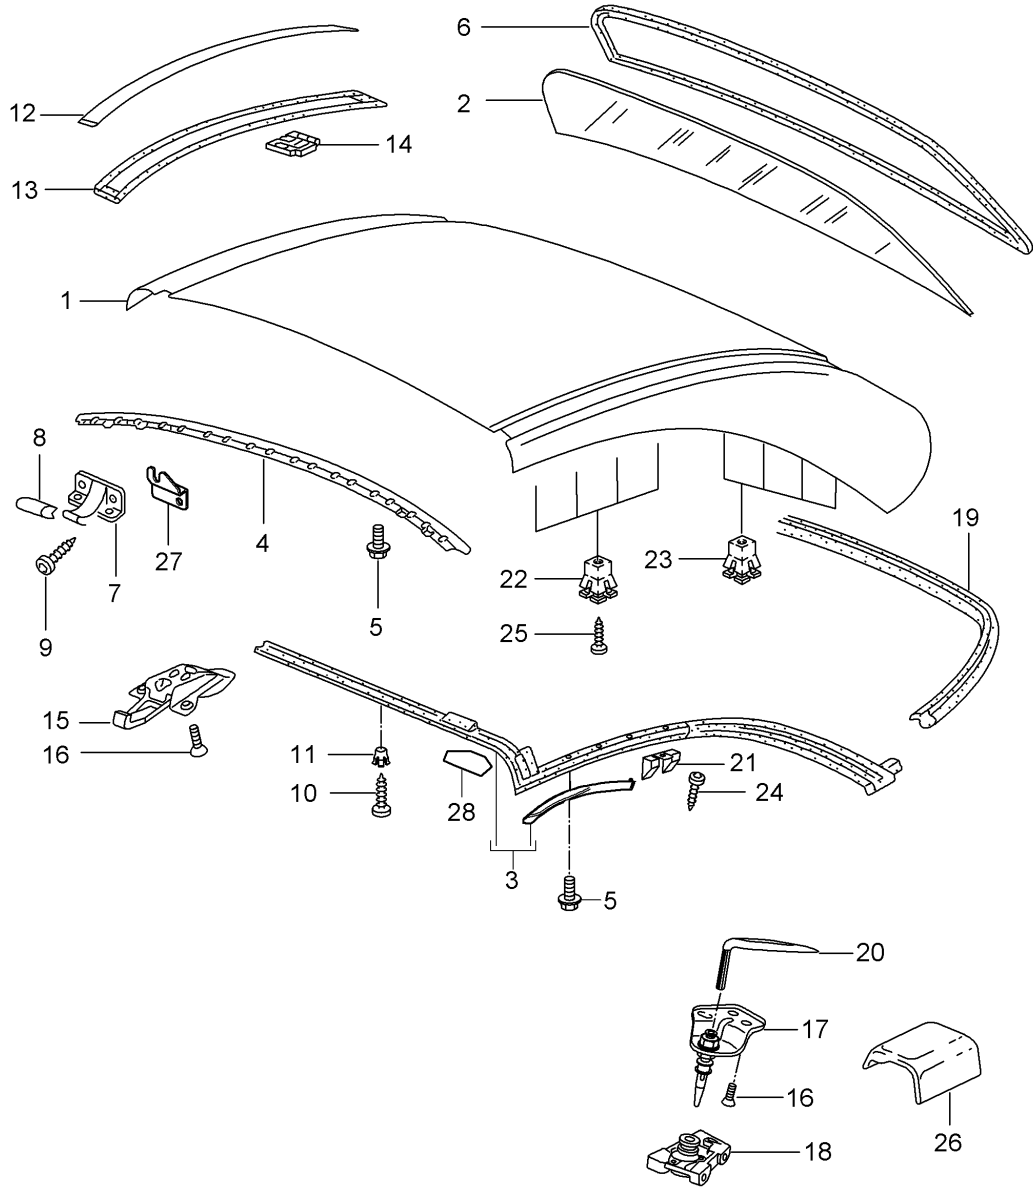

Model: 997T07

Model life 2007>>2009

Model: 997T07 Model life 2007>>2009

Pos	Part Number	Description	Remark	Qty	Model
		Hardtop Accessories Gaskets			I550
1	996 563 911 00 996 563 911 00 GRV	Hardtop Prime coated without Accessories		1	
2	996 563 091 00	Rear window Ready for installation		1	
3	997 563 225 00	Gasket with Retaining strip Rear		1	
-	996 563 309 00	When required order also: Retaining strip Front	/L	1	
-	996 563 310 00	Retaining strip Front	/R	1	
4	996 563 319 00	Retaining strip		1	
5	999 073 049 02	Tapping screw for Retaining strip Front Transverse		8	
6	996 563 029 00	Gasket		1	
7	996 563 405 00	Centring journal	/L	1	
(7)	996 563 406 00	Centring journal	/R	1	
8	996 563 705 01	Cap	/L	1	
8	996 563 706 01	Cap	/R	1	
9	999 919 144 09	Oval-head screw		4	
10	999 073 049 02	Tapping screw		14	
11	999 507 547 40	Expander nut		8	
12	996 563 707 00	Cover strip	/L	1	
	996 563 707 00 GRV	Prime coated			
(12)	996 563 708 00	Cover strip	/R	1	
	996 563 708 00 GRV	Prime coated			
13	996 563 361 00	Gasket	/L	1	
(13)	996 563 362 00	Gasket	/R	1	
14	986 563 721 00	Clip		8	
15	996 563 401 00	Catch		1	
16	900 378 030 09	Hexagon-head bolt M 6X20		3	
17	996 563 403 04	Catch	/L	1	
(17)	996 563 404 04	Catch	/R	1	
18	996 561 653 04	Mounting	/L	1	
-	996 561 657 02	Insert		1	
-	900 249 031 09	Countersunk-head screw		6	
(18)	996 561 654 04	Mounting	/R	1	
-	996 561 658 02	Insert		1	
19	996 563 027 01	Gasket		1	
20	996 563 413 01	Tool		1	
21	996 563 125 00	Thrust wedge		2	
22	999 507 923 40	Expander nut Green		8	
23	999 507 924 40	Expander nut Yellow		8	
24	999 450 008 09	Tapping screw		2	
25	999 073 049 02	Tapping screw		16	
26	996 563 421 01	Protective tab		2	
-	999 507 659 40	Expander nut Hardtop	/L	1	
-	999 507 662 40	Support for contact Expander nut	/R	1