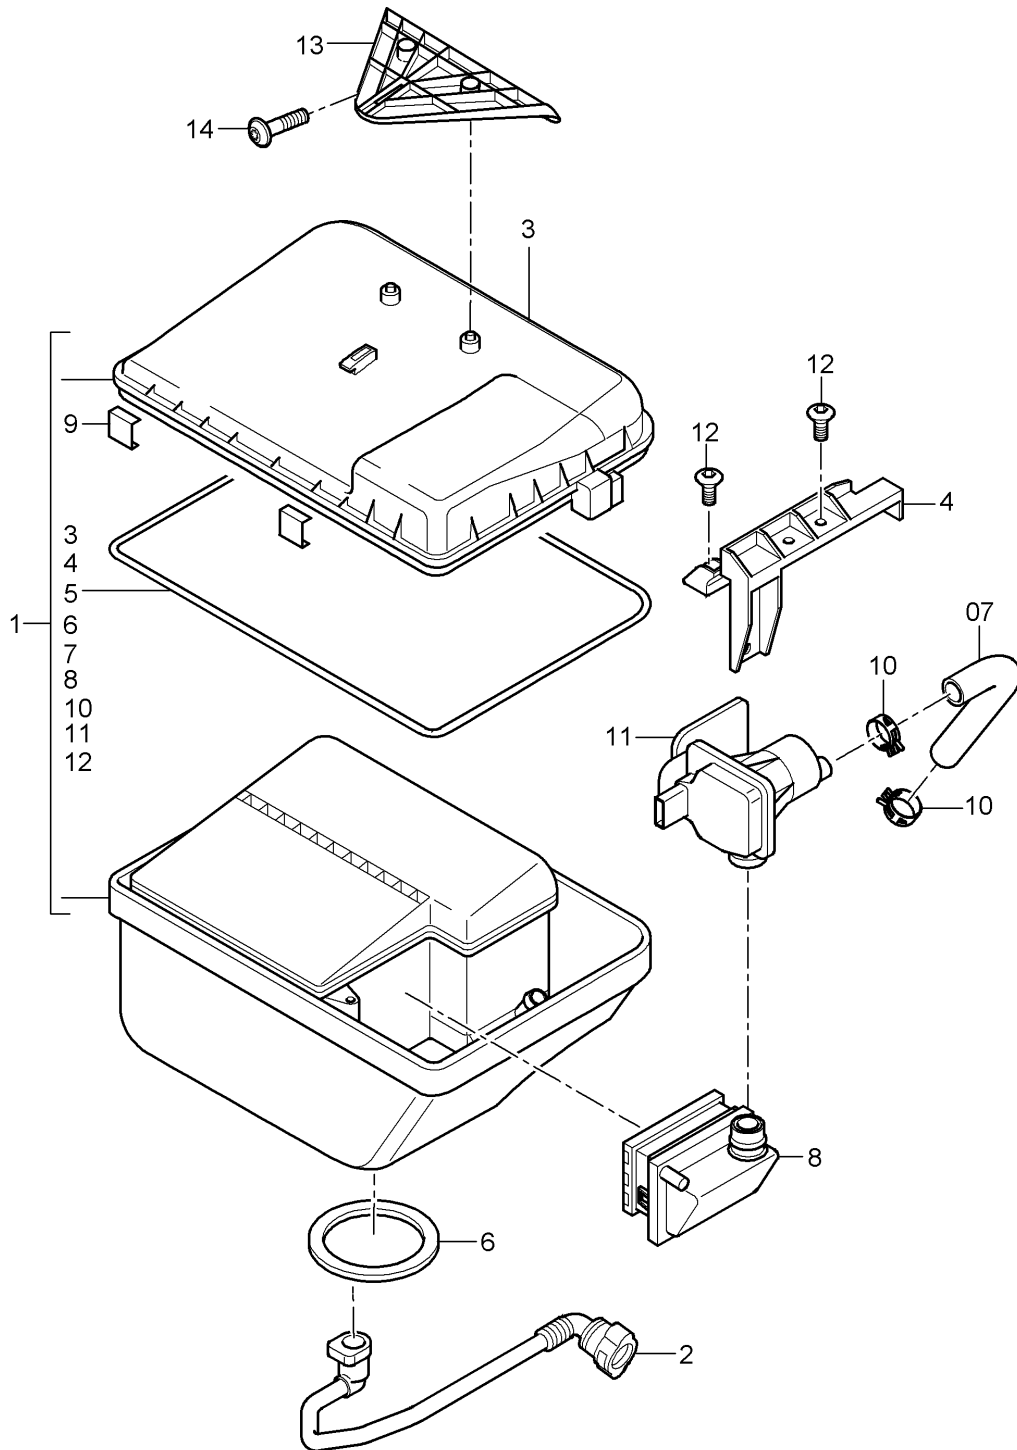

Model: 997T07

Model life 2007>>2009

Model: 997T07

Model life 2007>>2009

Pos	Part Number	Description	Remark	Qty	Model
		Carbon canister ORVR ONBOARD REFUELING VAPOR RECOVERY			I664
1	997 201 221 04	Carbon canister Complete		1	
2	997 201 253 03	Vent line Fuel tank for Carbon canister		1	
3	997 201 401 00	Lid Outer		1 1	
4	997 201 411 00	Support Diagnostic		1	
5	997 201 601 00	Gasket Housing		1	
6	997 201 631 00	Gasket Lower		1	
7	997 201 621 00	Hose Diagnostic		1	
8	997 201 501 00	Filter		1	
9	999 507 818 09	Clamp		6	
10	999 512 108 09	Hose clamp		2	
11	997 605 125 01	Leak detection module DMTL		1	
12	999 919 164 09	Oval-head screw M 5 X 12		7	
13	997 201 611 01	Support Carbon canister		1	
14	999 919 716 09	Oval-head screw M 8 X 18		2