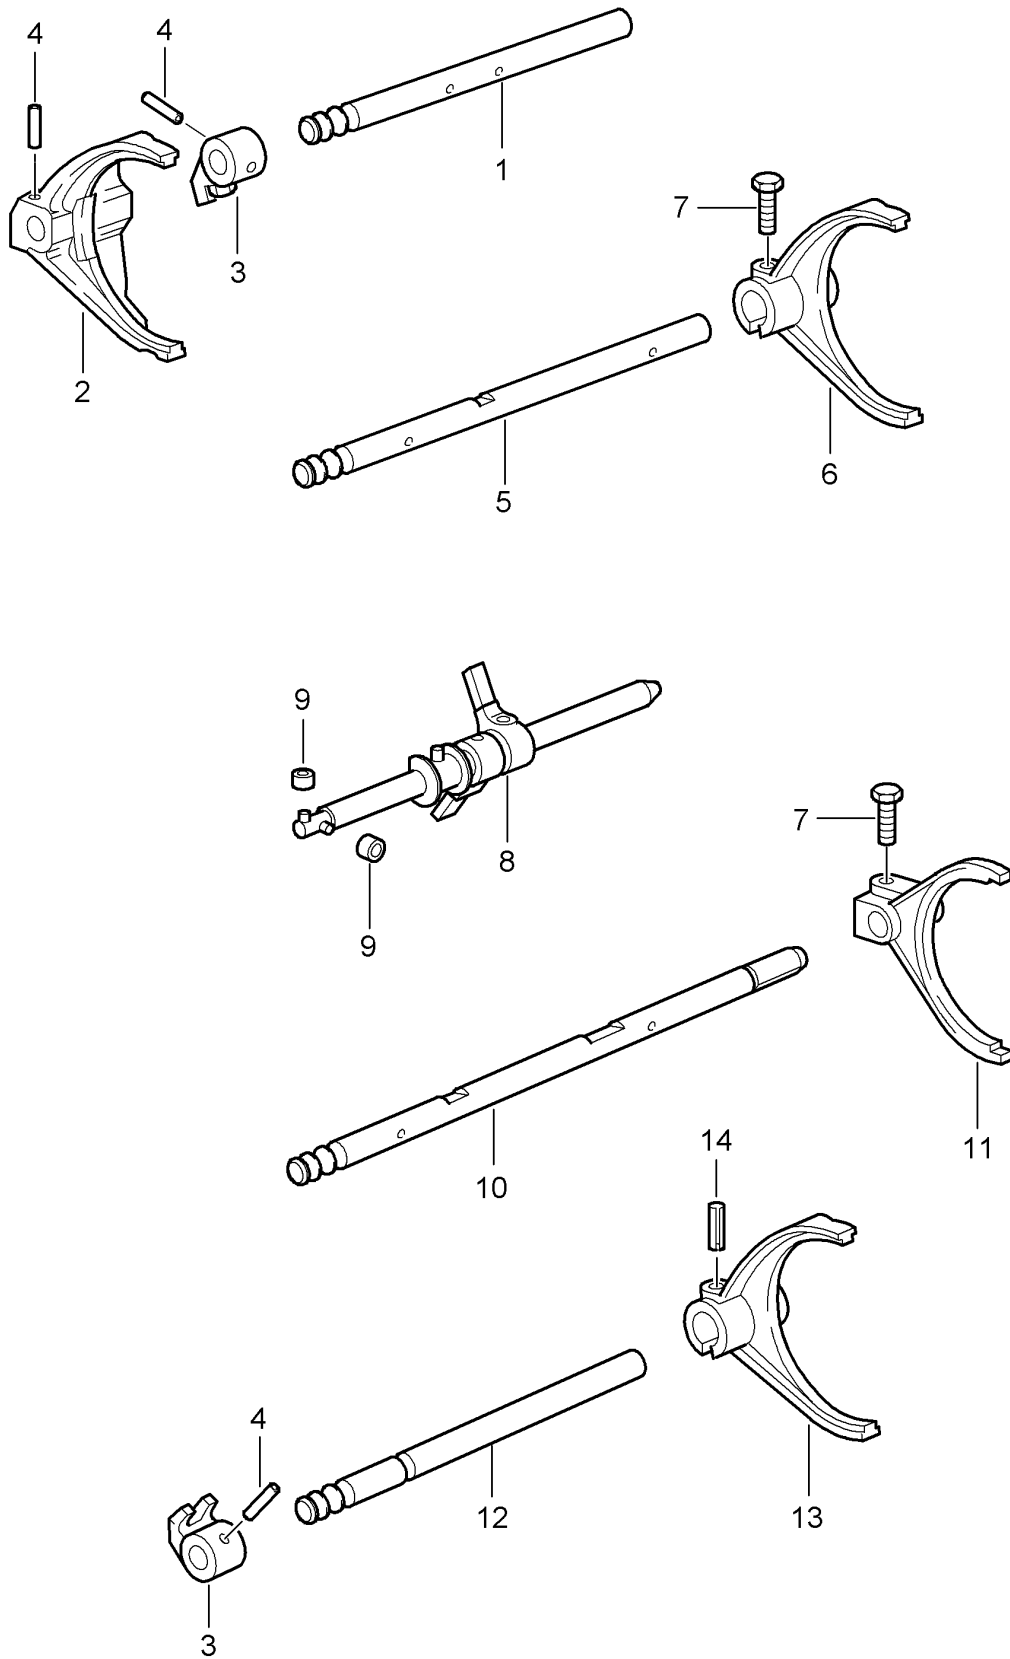

Model: 997T07

Model life 2007>>2009

Pos	Part Number	Description	Remark	Qty	Model
55	999 152 024 01	Reverse gear Circlip 62 X 1,50		1	
56	999 110 192 00	Cylindrical-roller bearing 30 X 62 X 16		1	
57	999 034 034 00	Hexagon nut M 30 X 1,25		1	
58	999 152 111 00	Circlip 78 X 1,50		1	

Model: 997T07

Model life 2007>>2009