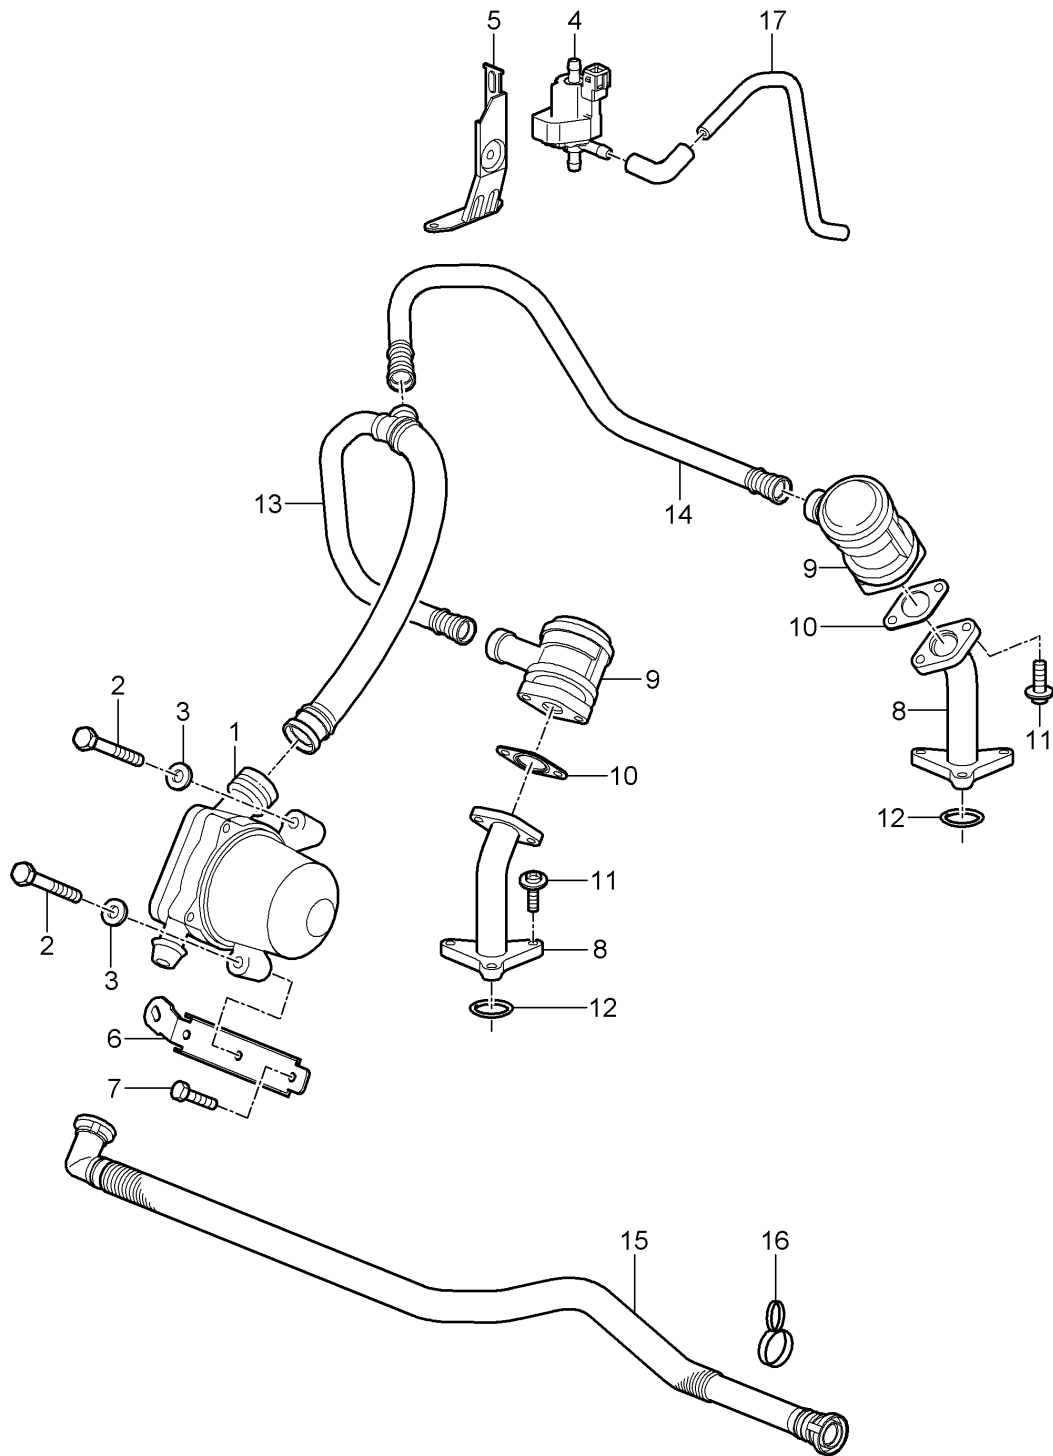

Model: 997T07

Model life 2007>>2009

Model: 997T07

Model life 2007>>2009

Pos	Part Number	Description	Remark	Qty	Model
		Air injection			M97.70
1	997 605 204 00	Secondary pump		1	
2	900 385 070 01	Torx screw M 6 X 50		2	
3	999 025 268 01	Washer 6,4 X 18 X 1,2		2	
4	996 605 165 00	Change-over valve		1	
-	948 605 167 01	Rubber holder for Change-over valve		1	
(4)	996 605 123 01	Change-over valve		1	I249
5	997 605 101 01	Support Change-over valve		1	
6	997 113 105 71	Support Secondary pump		1	
7	900 385 041 01	Torx screw M 6 X 12		2	
8	997 113 101 74	Bracket		2	
9	997 113 203 71	Valve		2	
10	993 113 258 51	Gasket		2	
11	900 067 207 01	Combination screw M 6 X 20		10	
12	999 707 472 40	O-ring 20,00 X 2,50		2	
13	997 113 111 70	Pressure line Cyl. 1 - 3		1	
14	997 113 112 70	Pressure line Cyl. 4 - 6		1	
15	997 113 211 72	Suction hose		1	
16	999 507 857 40	Support 16,0 / 8,0		1	
17	---	Pipe See illustrations 1/07/00