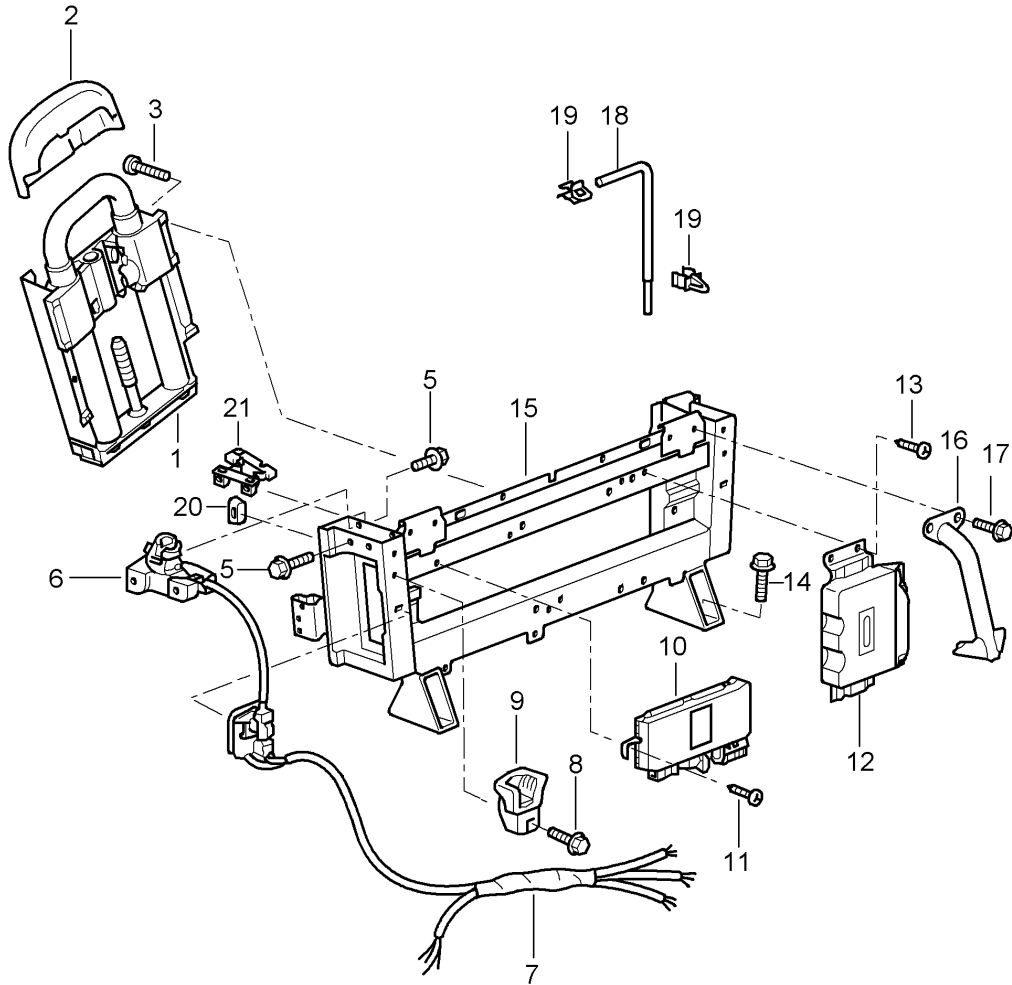

Model: 997T07

Model life 2007>>2009

Model: 997T07

Model life 2007>>2009

Pos	Part Number	Description	Remark	Qty	Model
(1)	997 580 021 02	Roll-over bar		2	
2	996 580 191 01	Cassette		2	
3	900 067 394 01	Cover		12	
4	996 561 175 01	Pan-head screw		1	
		Flap			
		See illustrations			
		8/11/11			
5	900 378 173 01	Hexagon-head bolt		6	
6		Mounting		2	I550
		See illustrations			
		8/11/16			
(6)	996 561 654 04	Mounting	/R	1	
7	997 612 696 00	Wiring harness		1	
8	999 217 166 01	Hexagon-head bolt		2	
		M10 X 55			
9	996 561 463 02	Guide	/L	1	
(9)	996 561 464 02	Guide	/R	1	
10	997 618 111 03	Control unit	06-	1	
11	999 073 060 02	Tapping screw		X	
12	--- --- --- --	Control unit		X	
		- dme -			
		See group			
		9/01/03			
13	999 073 228 09	Tapping screw		X	
14	999 385 006 01	Hexagon-head bolt		4	
15	997 580 311 03	Auxiliary support		1	
16	997 580 331 02	Bracket	/L	1	
(16)	997 580 332 02	Bracket	/R	1	
17	900 385 097 01	Torx screw		X	
		BM10 X 35			
18	999 571 079 03	Screwdriver		1	
19	999 507 633 40	Clamp		2	
20	997 561 457 00	Sleeve		2	
21	996 561 297 00	Insert	/L	1	
(21)	996 561 298 00	Insert	/R	1	
22	999 650 176 40	Clip		3	
		for			
		Connector housing			
23	996 610 126 00	Support		1	
		Relay carrier 2			
24	996 610 128 00	Fixing clip		1	
		Relay carrier 2			