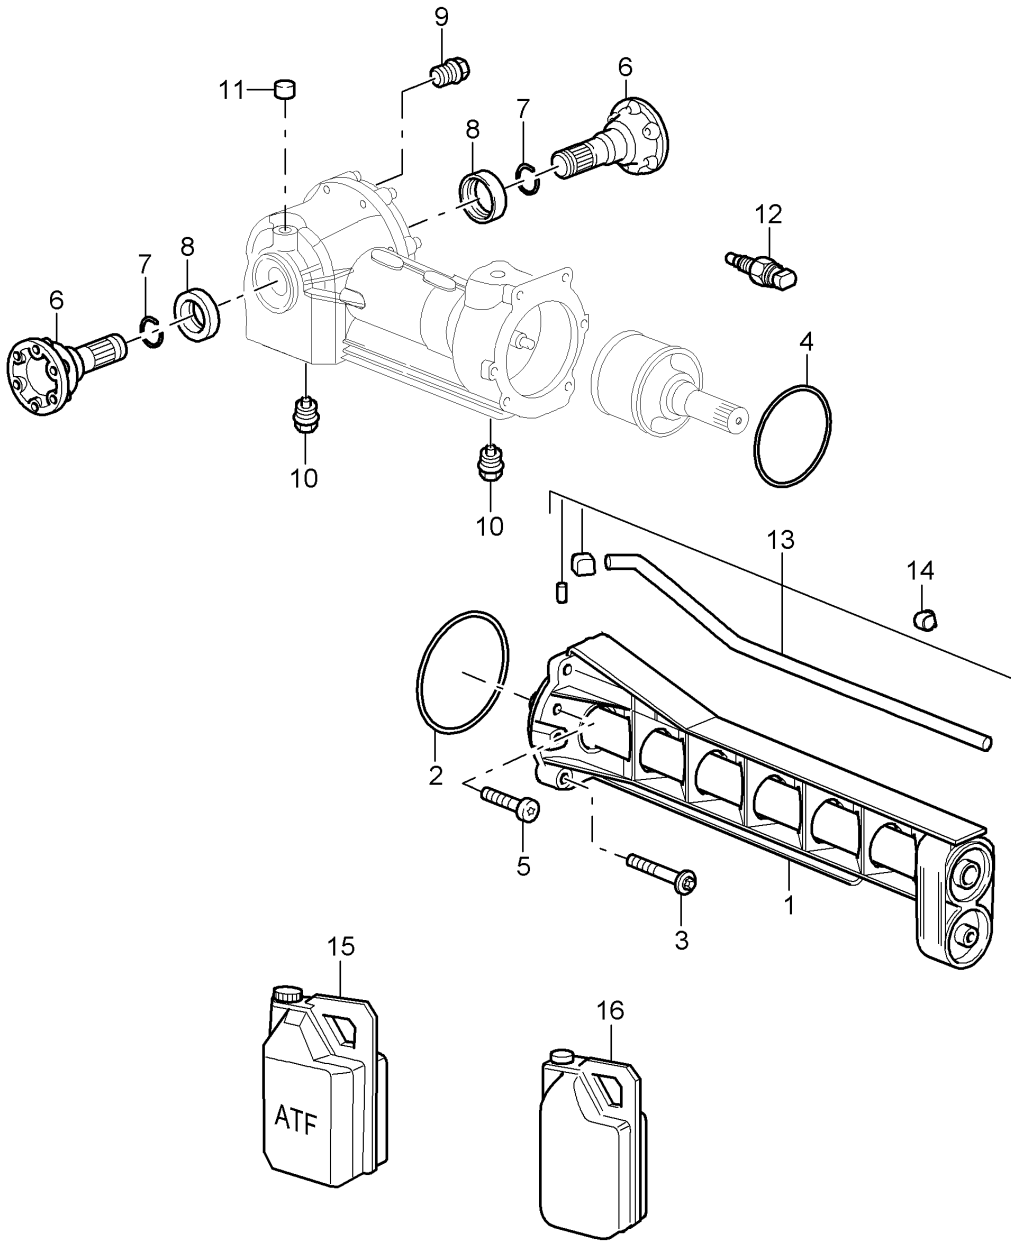

Model: 997T07

Model life 2007>>2009

Model: 997T07 Model life 2007>>2009

Pos	Part Number	Description	Remark	Qty	Model
		Front-axle final drive Clutch Single parts			Z97.00
1	997 337 041 50	Bracket		1	
2	999 707 455 40	O-ring 123 X 3		1	
3	900 385 141 01	Torx screw M 8 X 40		5	
5	997 337 825 00	Pan-head screw M 8 X 25		2	
6	997 332 309 00	Joint flange		2	
7	996 332 311 00	Circlip 20 X 2,5		2	
8	999 113 454 40	Shaft sealing ring 40 X 60 X 9		2	
9	900 124 013 01	Screw plug M 18 X 1,5		2	
10	900 124 014 01	Oil filler screw Screw plug M 18 X 1,5		2	
11	014 301 485	Drain plug Cap Bleeder 17 X 13,5		1	
12	997 606 303 40	Temperature sensor		1	
12	997 606 303 00	Temperature sensor		1	
13	997 337 071 00	Breather hose		1	
14	999 507 339 01	Cable terminal		4	
15	000 043 303 00	Transmission oil for Clutch 1 LTR.		1	
16		Container Transmission oil Front-axle final drive See illustrations 3/02/00