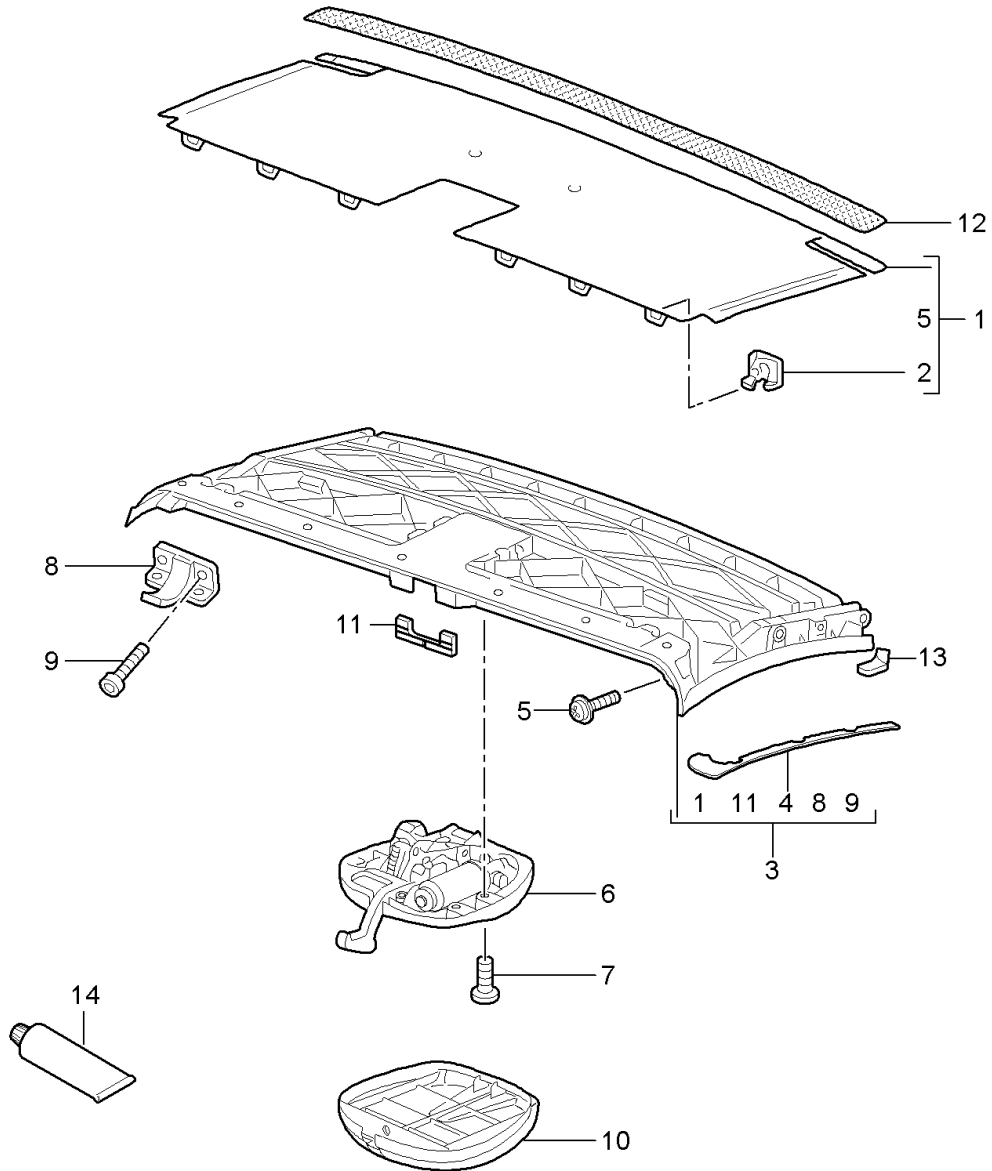

Model: 997T07

Model life 2007>>2009

Pos	Part Number	Description	Remark	Qty	Model
29	997 564 903 00	Driving mechanism Damping piece Front		3	
30	997 564 905 00	Damping piece Rear		3	

Model: 997T07

Model life 2007>>2009