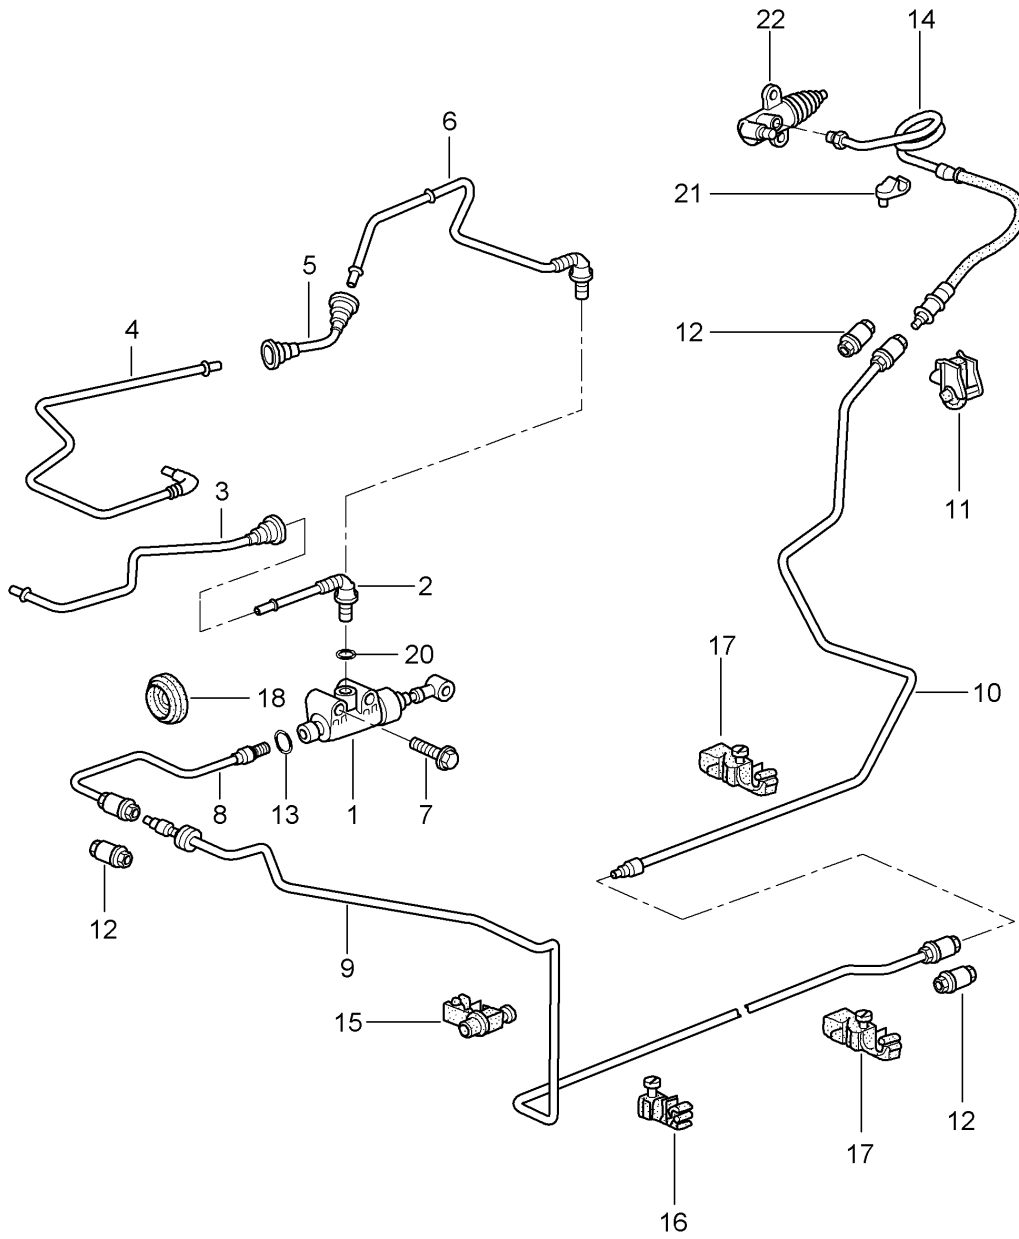

Model: 997T07

Model life 2007>>2009

Model: 997T07 Model life 2007>>2009

Pos	Part Number	Description	Remark	Qty	Model
		clutch actuation			GT2
		Clutch master cylinder			
		Clutch pipeline			
1	997 423 171 01	Clutch master cylinder		1	
-	996 423 614 00	Circlip		1	
		Pressure line			
-	996 423 315 06	Bolt		1	
-	999 166 022 02	Kl-lock for Bolt		1	
2	997 423 147 00	Feed line	/LL	1	I098
3	997 423 137 25	Feed line	/LL	1	I098
7	900 378 217 09	Hexagon-head bolt M 6 X 40		2	
8	996 423 107 10	Clutch pipeline	/LL	1	I098
-	999 702 174 50	Grommet	/LL	1	I098
9	997 423 109 00	Clutch pipeline		1	
10	997 423 113 00	Clutch pipeline		1	
11	999 507 495 40	Support		1	
12	999 230 541 10	Threaded joint		3	
13	999 707 333 40	Sealing ring		1	
14	996 423 377 90	Clutch hose		1	
15	996 355 549 00	Support		1	
16	996 355 545 00	Support		2	
17	996 355 543 00	Support		4	
18	999 702 216 42	Grommet		1	
-	999 507 586 40	Cable holder		1	
20	999 707 333 40	Sealing ring 6,07 X 1,78N		1	
21	999 507 586 40	Cable holder		1	
22	996 116 237 90	Clutch operating cylinder		1	
-	900 075 222 09	Combination screw M 8 X 30		2