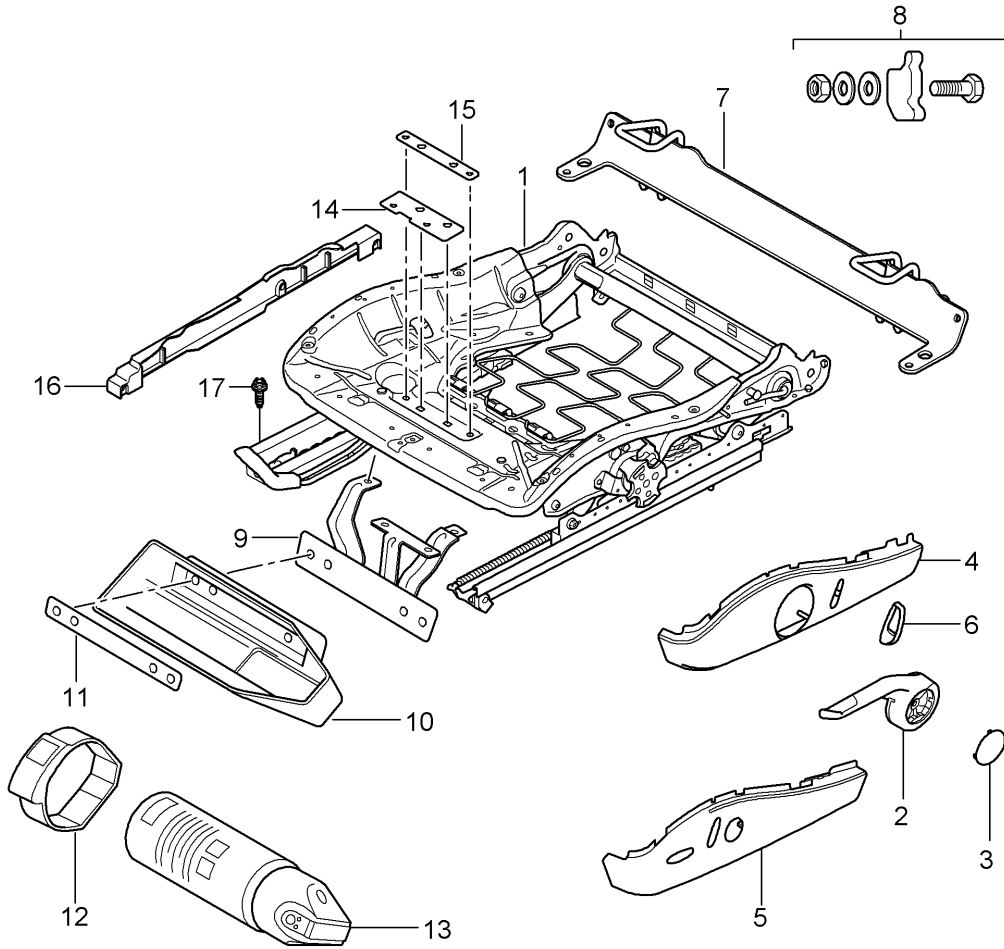

Model: 997T07

Model life 2007>>2009

Model: 997T07 Model life 2007>>2009

Pos	Part Number	Description	Remark	Qty	Model
		Seat adjuster Sports seat Manually			
1	997 521 201 00	Seat adjuster	/LL /L	1	I098/375
(1)	997 521 201 10	Seat adjuster Manually	/LL /L 07-	1	I098/375
		Left-hand drive Driver's side			
(1)	997 521 201 03	Seat adjuster	/RL /L	1	I099/375
(1)	997 521 201 11	Seat adjuster Manually	/RL /L 07-	1	I099/375
		Right-hand drive Passenger's side			
(1)	997 521 202 05	Seat adjuster	/LL /R	1	I098/376
(1)	997 521 202 20	Seat adjuster Manually	/LL /R 07-	1	I098/376
		Left-hand drive Passenger's side			
(1)	997 521 202 06	Seat adjuster	/R	1	I376/560
(1)	997 521 202 23	Seat adjuster Manually	/R 07-	1	I376/560
		Seat occupancy detection			
(2)	997 521 627 01	Actuating lever	/L	1	I375
		Galvano silver			
(2)	997 521 628 01	Actuating lever Height adjustment	/R	1	I376
		Galvano silver			
3	997 521 629 01	Cap Height adjustment	/L /R	1	
		Volcano grey			
4	997 521 325 06	Trim for switch	/L	1	I375
		Volcano grey			
(4)	997 521 326 06	Trim for switch	/R	1	I376
		Volcano grey			
5	997 521 325 08	Trim for switch Elect. backrest adjustment		1	I377
		Volcano grey			
		Galvano silver			
(5)	997 521 326 08	Trim for switch Elect. backrest adjustment		1	I378
		Volcano grey			
		Galvano silver			
(5)	997 521 326 09	Trim for switch Advanced airbag	/R	1	I376/560
		Volcano grey			
(5)	997 521 326 11	Trim for switch Advanced airbag	/R	1	I378/560
		Volcano grey			
(6)	997 521 631 01	Control button Backrest	/L /R	1	
		Galvano silver			
7	997 521 061 01	Retaining bow Child car seat Not for		1	
		Australien			
8	997 521 961 01	Set of fastening parts Retaining bow Child car seat		1	
9	997 521 251 00	Support Fire extinguisher		1	I098/509
(9)	997 521 252 00	Support Fire extinguisher		1	I099/509
10	997 521 607 00	Cup		1	I509