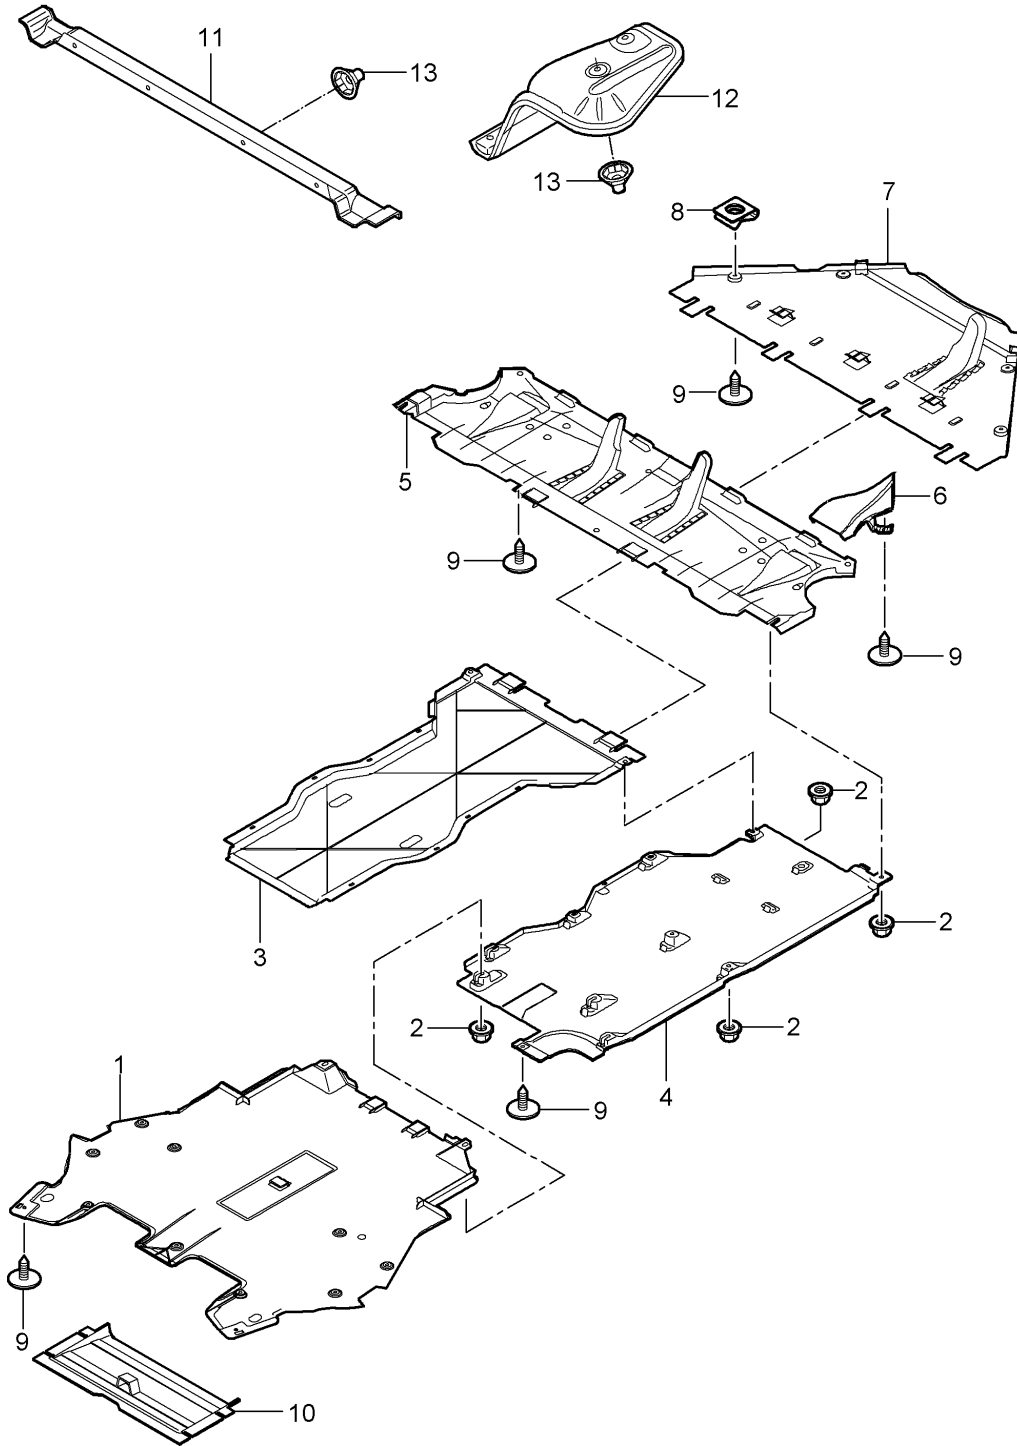

Model: 997T07

Model life 2007>>2009

Model: 997T07 Model life 2007>>2009

Pos	Part Number	Description	Remark	Qty	Model
1	997 504 527 01	Linings Underbody Cover		1	
1		Front Cover	/RL	1	GT2 I099
(1)	997 504 527 02	Front Cover	/LL	1	GT2 I098
2	999 049 028 40	Front Plastic nut T 5		26	
3	997 504 043 00	Cover Centre		1	
4	997 504 343 03	Cover	/L	1	
(4)	997 504 344 03	Cover Centre	/R	1	
5	997 504 029 00	Cover		1	TURBO I480
(5)	997 504 629 03	Cover		1	TURBO I249
(5)	997 504 629 92	Cover		1	GT2 I480
6	997 575 183 00	Rear Air duct	/L	1	
(6)	997 575 184 00	Air duct	/R	1	
7	997 504 429 01	Brake Cover Transmission		1	I480
8	999 507 795 09	Speed nut ST 4,8		9	
9	999 073 231 09	Tapping screw ST 4,8 X 16		15	
10	997 575 161 01	Cooling air duct		1	TURBO
11	996 505 471 00	Heat protection		1	
12	997 505 477 01	Heat protection	/L	1	
(12)	997 505 478 01	Heat protection	/R	1	
13	999 049 025 09	Collar nut T5		12