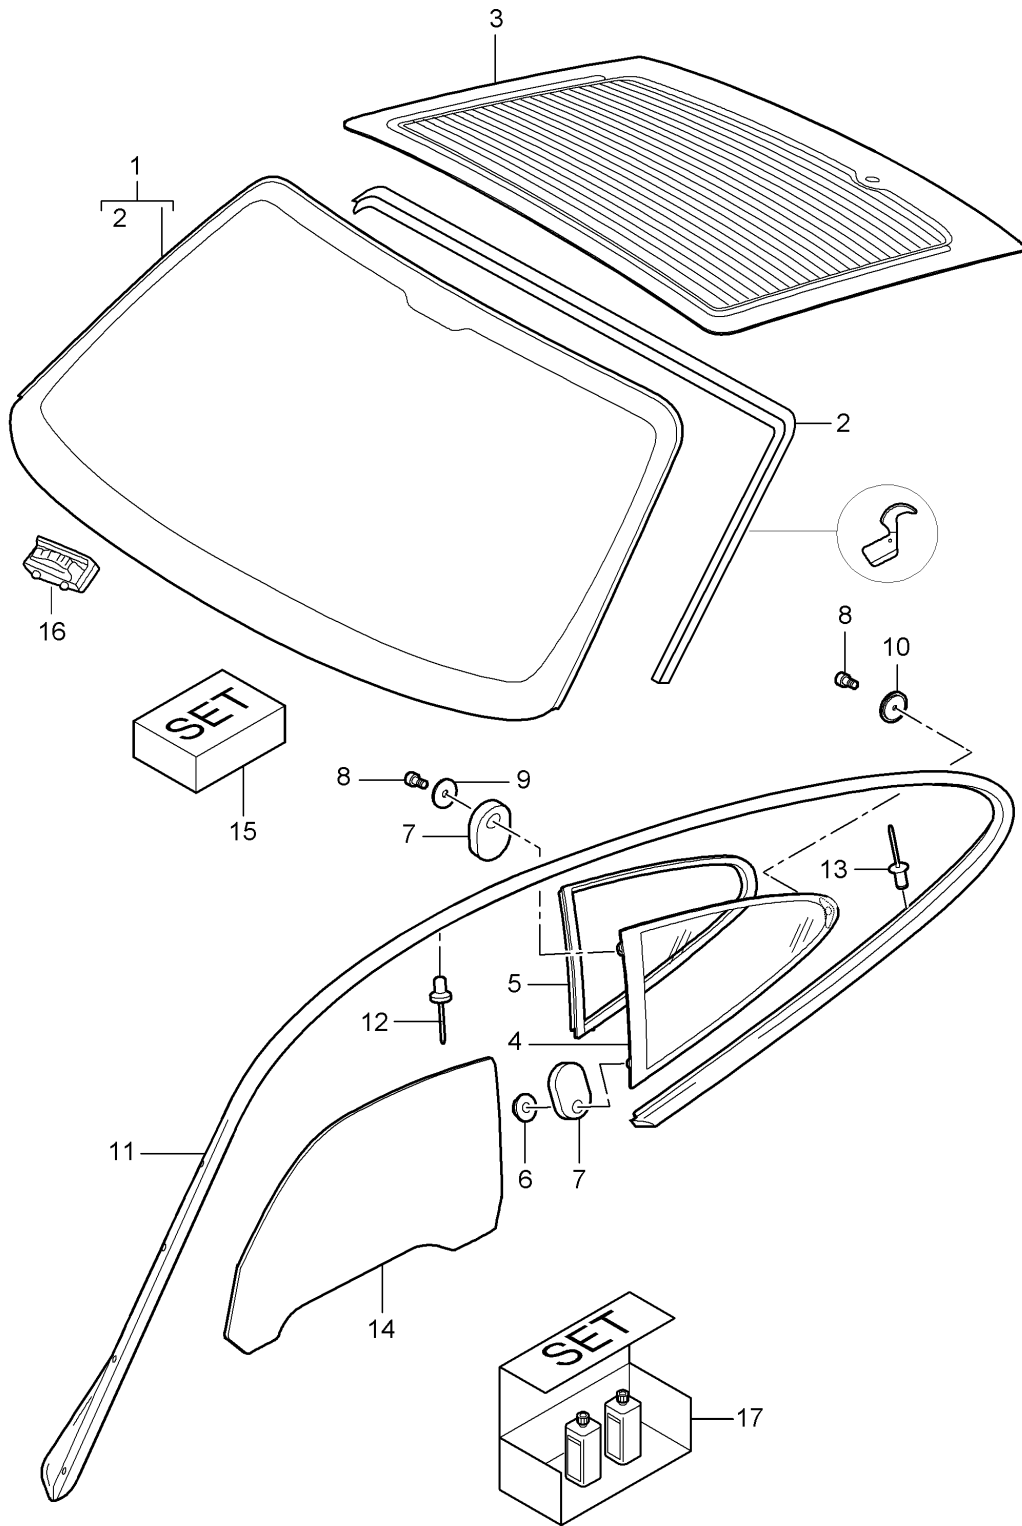

Model: 997T07

Model life 2007>>2009

Model: 997T07 Model life 2007>>2009

Pos	Part Number	Description	Remark	Qty	Model
1	997 541 911 00	window glazing Windscreen	-07	1	Cabrio I440/568
1	997 541 911 06	Information available Windscreen	-07 08-	1	Cabrio I440/568
(1)	997 541 911 01	Tinted Windscreen		1	Coupe I440/567
(1)	997 541 911 07	Tinted Information available Windscreen		1	Cabrio I440/567
(1)	997 541 911 08	Tinted Windscreen		1	Coupe I440/568
2	997 541 901 09	Tinted Gasket Windscreen		1	CABRIO
(2)	997 541 901 10	Gasket Windscreen		1	COUPE
3	997 545 911 00	Rear window		1	I426
3	997 545 911 01	Rear window		1	I425
3	997 545 911 03	Rear window		1	I425
-	997 545 901 00	Gasket Rear window		1	
4	997 543 111 04	Rear window	/L	1	
4	997 543 111 05	Rear window	/L	1	
(4)	997 543 112 04	Rear window	/R	1	
(4)	997 543 112 05	Rear window	/R	1	
5	996 543 325 00	Sealing frame Rear window	/L	1	
(5)	996 543 326 00	Sealing frame Rear window	/R	1	
6	999 084 210 02	Hexagon nut M 8		1	
7	996 543 611 02	Gasket		2	
8	999 218 011 02	Pan-head screw M 6 X 12		2	
9	999 025 270 02	Washer 6,4 X 30 X 1,5		1	
10	996 543 625 00	Sealing washer		1	
11	997 537 481 00	Roof frame seal	/L	1	
(11)	997 537 482 00	Roof frame seal	/R	1	
12	999 190 445 37	Blind rivet 4,0 X 7,9		13	
13	999 190 450 37	Blind rivet 4,0 X 6,3		7	
14	997 542 511 02	Door window glass	/L	1	COUPE
(14)	997 542 512 02	Door window glass	/R	1	COUPE
(14)	997 542 511 03	Door window glass	/L	1	CABRIO
(14)	997 542 512 03	Door window glass	/R	1	CABRIO
15	000 043 300 94	Adhesive set TEROSTAT 8593		1	
16	999 507 576 41	Support		2	
17	000 043 206 47	Car care set Side window See technical manual		X