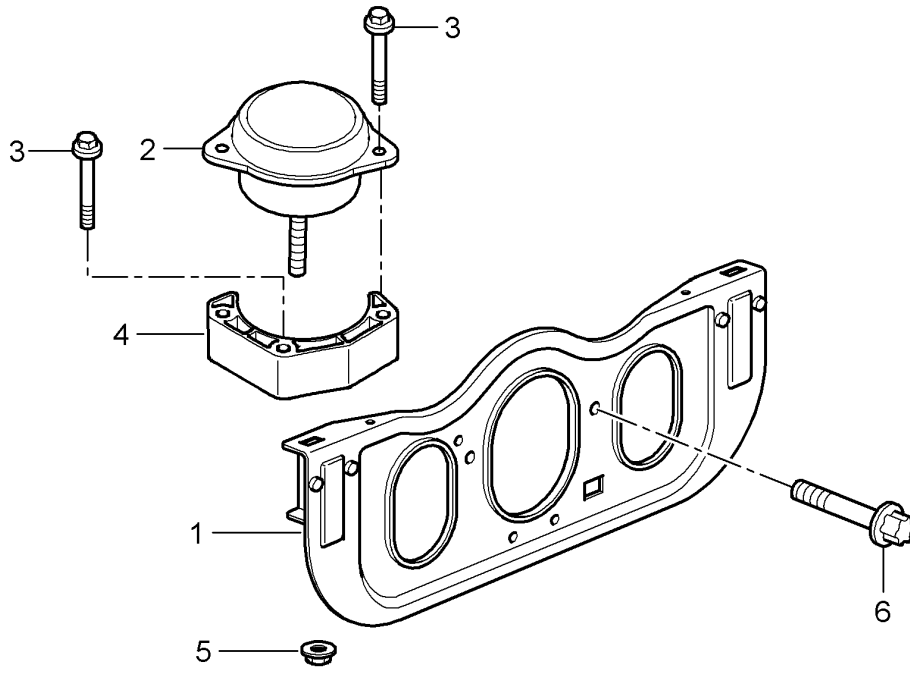

Model: 997T07

Model life 2007>>2009

Pos	Part Number	Description	Remark	Qty	Model
		Air injection			M97.70
1	997 605 204 00	Secondary pump		1	
2	900 385 070 01	Torx screw M 6 X 50		2	
3	999 025 268 01	Washer 6,4 X 18 X 1,2		2	
4	996 605 165 00	Change-over valve		1	
-	948 605 167 01	Rubber holder for Change-over valve		1	
(4)	996 605 123 01	Change-over valve		1	I249
5	997 605 101 01	Support Change-over valve		1	
6	997 113 105 71	Support Secondary pump		1	
7	900 385 041 01	Torx screw M 6 X 12		2	
8	997 113 101 74	Bracket		2	
9	997 113 203 71	Valve		2	
10	993 113 258 51	Gasket		2	
11	900 067 207 01	Combination screw M 6 X 20		10	
12	999 707 472 40	O-ring 20,00 X 2,50		2	
13	997 113 111 70	Pressure line Cyl. 1 - 3		1	
14	997 113 112 70	Pressure line Cyl. 4 - 6		1	
15	997 113 211 72	Suction hose		1	
16	999 507 857 40	Support 16,0 / 8,0		1	
17	---	Pipe See illustrations 1/07/00			

Model: 997T07

Model life 2007>>2009