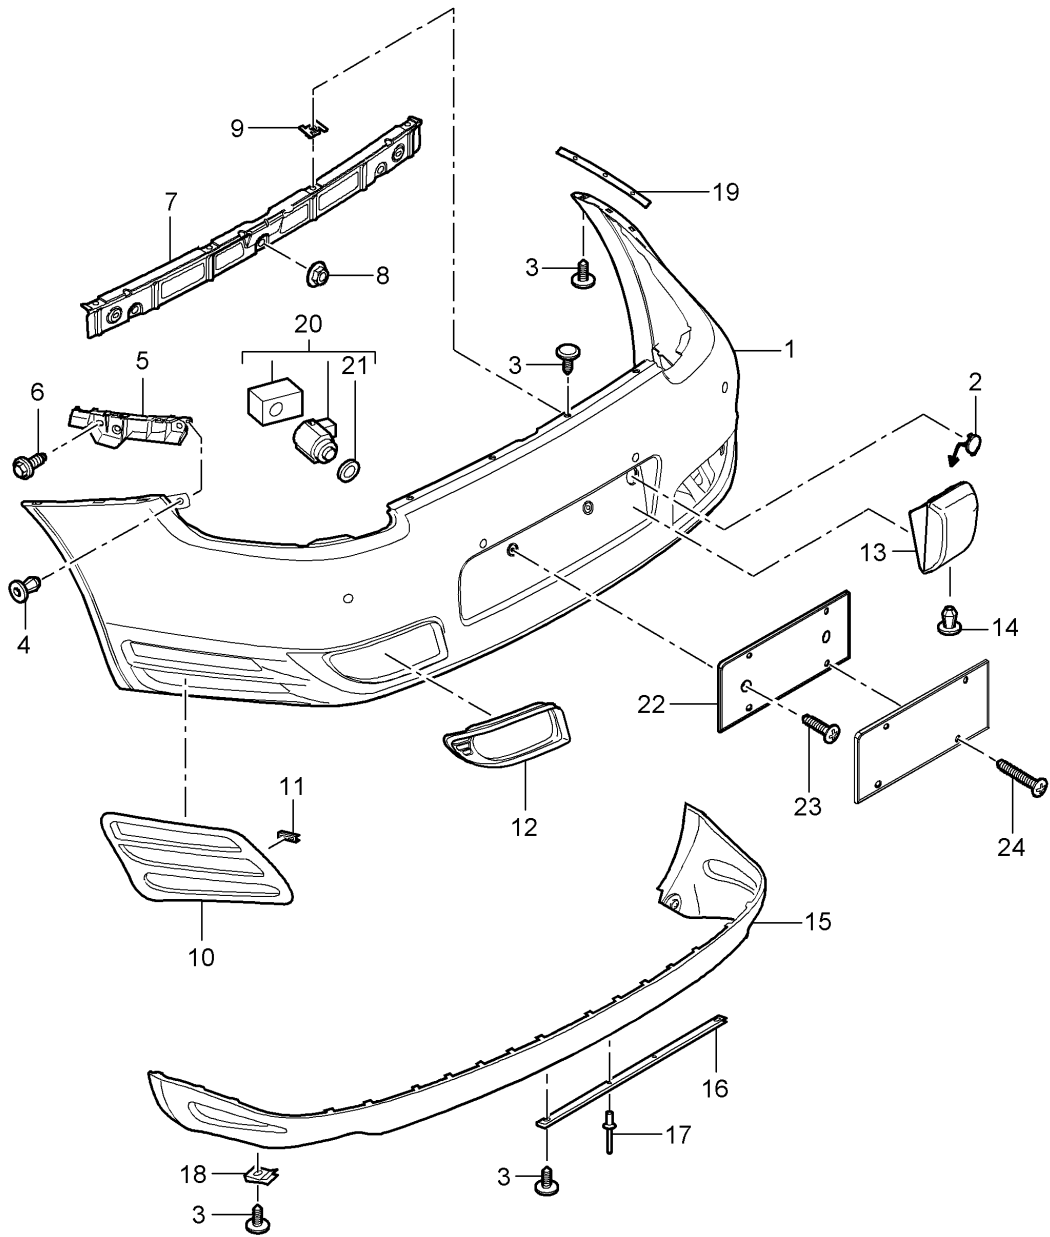

Model: 997T07

Model life 2007>>2009

Model: 997T07 Model life 2007>>2009

Pos	Part Number	Description	Remark	Qty	Model
1	997 505 941 04	Lining Bumper Rear		1	
1	997 505 941 17	Lining Prime coated		1	
1	997 505 941 05	Lining Prime coated		1	I635
1	997 505 941 18	Lining Prime coated		1	I635
2	997 505 803 00	Cover		1	
		Towing lug			
3	997 505 803 00 G2X	Prime coated			
3	999 073 227 09	Tapping screw 4,8 X 16		10	
4	999 591 941 40	Expansion rivet ST 4,8		2	
5	997 505 635 00	Retaining strip	/L	1	
(5)	997 505 636 00	Retaining strip Lateral	/R	1	
6	900 075 459 09	Combination screw M6 X 12		4	
7	997 505 641 02	Attachment strip Centre		1	
8	999 076 078 09	Hexagon nut M6		3	
9	999 507 590 02	Captive nut ST 4,8		6	
10	997 505 663 00	Frame	/L	1	
		Air exhaust			
(10)	997 505 663 00 01C	Satin black			
		Frame	/R	1	
		Air exhaust			
		Satin black			
11	999 507 696 00	U-clamp 1,20 - 1,70		10	
12	997 505 651 00	Cover	/L	1	
		Exhaust pipe			
(12)	997 505 651 00 01C	Satin black			
		Cover	/R	1	
		Exhaust pipe			
(13)	997 505 652 00 01C	Satin black			
		Lining	/L	1	
		Buffer			
		Prime coated			
13	997 505 625 03 G2X	Lining	/R	1	
		Buffer			
		Prime coated			
14	999 591 712 40	Expansion rivet 6,0 X 12,0		6	
15	997 505 511 00	Lining Lower		1	
		Satin black			
(15)	997 505 511 00 01C	Lining		1	AEROKIT
		Lower			
16	997 505 837 01	Retaining strip Lower		1	
17	999 190 104 30	Blind rivet A 3,2 X 7,9		2	
18	999 507 795 09	Speed nut ST 4,8		6	
19	997 504 631 00	Protective film		2