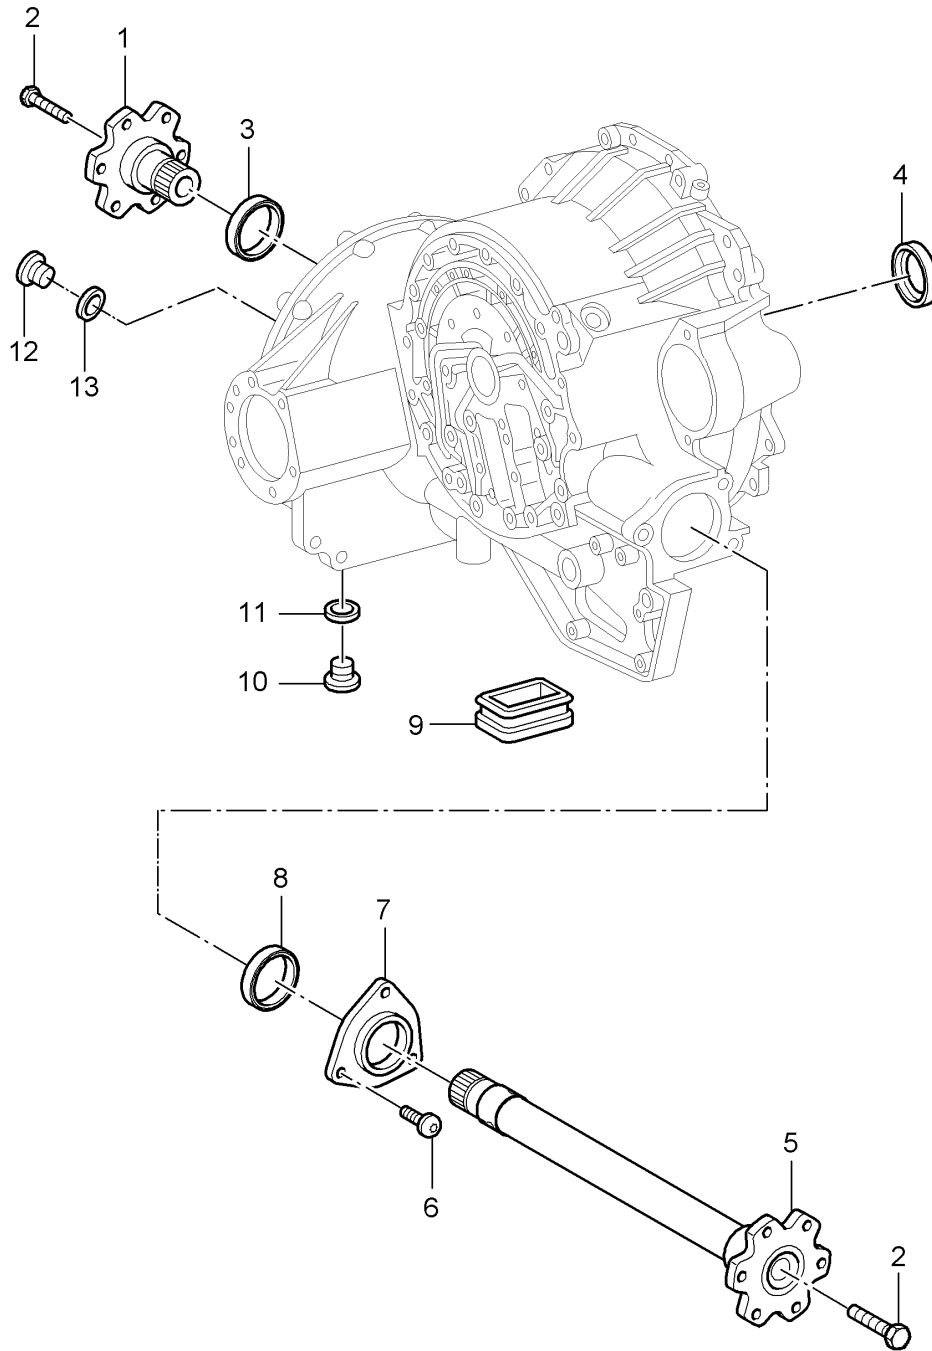

Model: 997T07

Model life 2007>>2009

Model: 997T07

Model life 2007>>2009

Pos	Part Number	Description	Remark	Qty	Model
		Tiptronic Differential			A97.50
1	722 274 024 5	Drive flange Short		1	
2	900 074 192 09	Hexagon-head bolt M 10 X 55		1	
2	900 074 192 03	Hexagon-head bolt M 10 X 55		1	
3	022 997 924 7	Shaft sealing ring		1	
4	018 997 044 7	Sealing ring Oil pump		1	
5	722 270 062 0	Flange Long		1	
6	---	Hexagon-head bolt M 5 X 12		1	
7	722 353 070 6	Lid		1	
8	999 113 484 40	Shaft sealing ring for Lid		1	
9	722 271 028 7	Sealing rubber		1	
10	210 997 003 2	Screw plug		1	
11	900 123 060 30	Sealing ring 24 x 29		1	
12	900 219 009 01	Screw plug M18 x 1,5		1	
13	900 123 044 30	Sealing ring 18 x 22		1