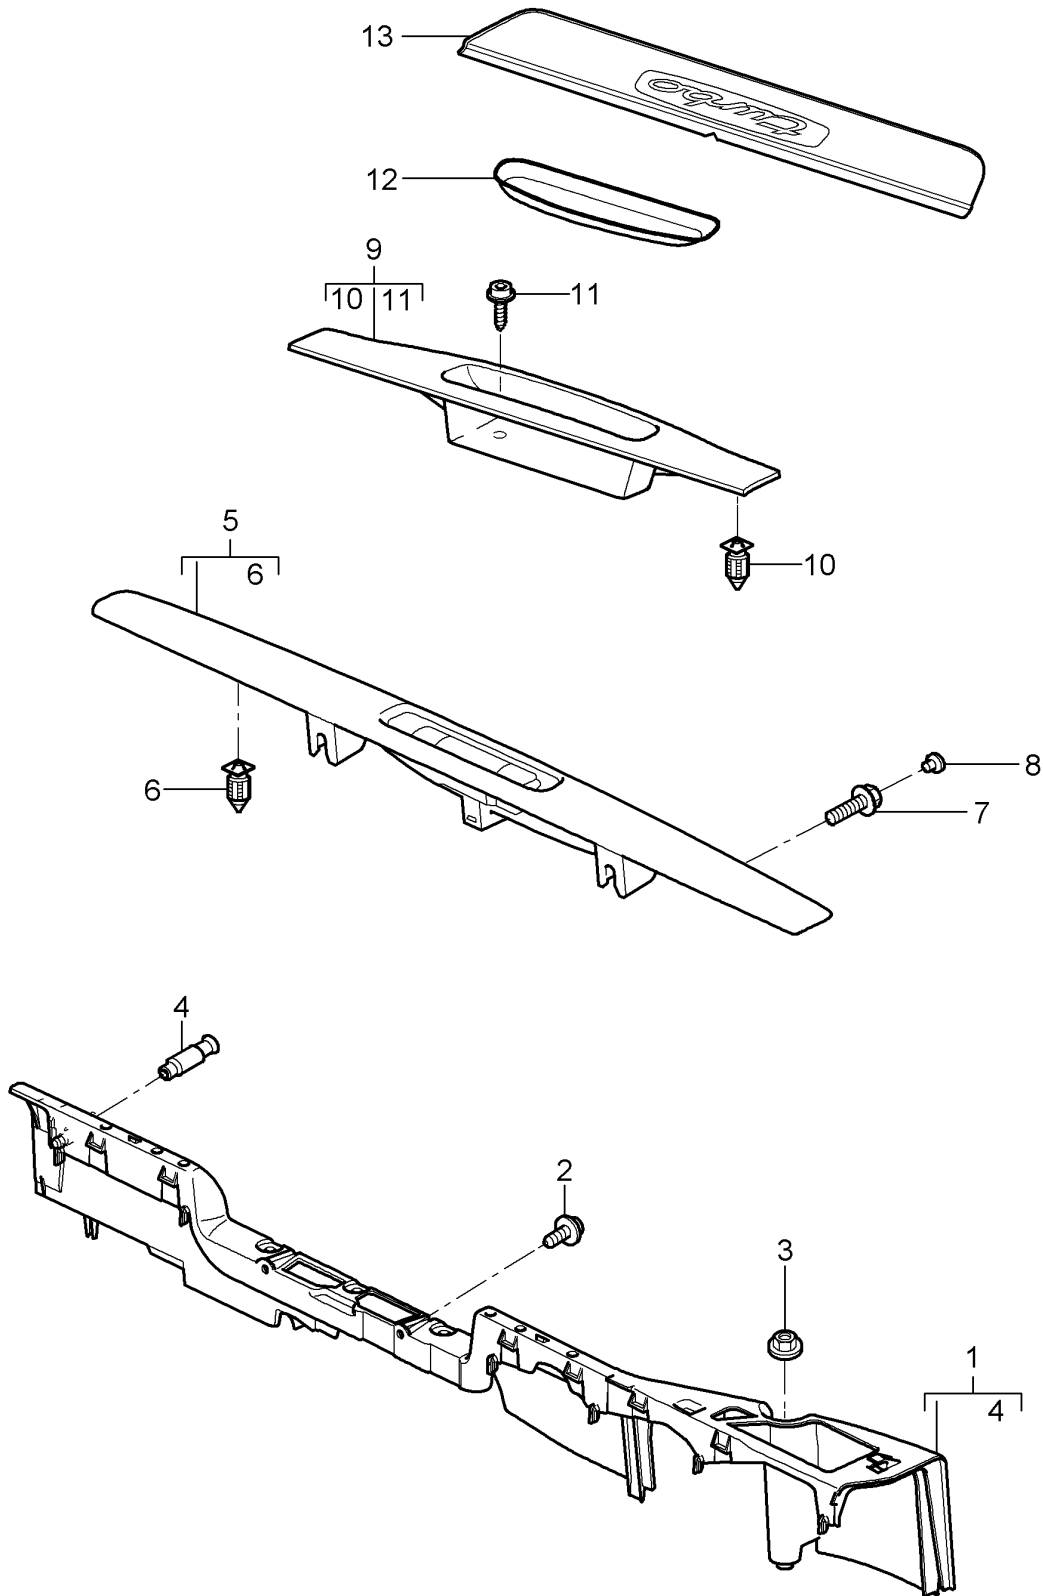

Model: 997T07

Model life 2007>>2009

Pos	Part Number	Description	Remark	Qty	Model
15	999 076 081 40	Plastic nut T5/16 X 11,2 Mount Support		2	
16		Carpet Floor mats Set See group 8/07/06		1	
17	999 902 054 40	Tequipment catalogue Fastening plate for Floor mats		4	

Model: 997T07

Model life 2007>>2009