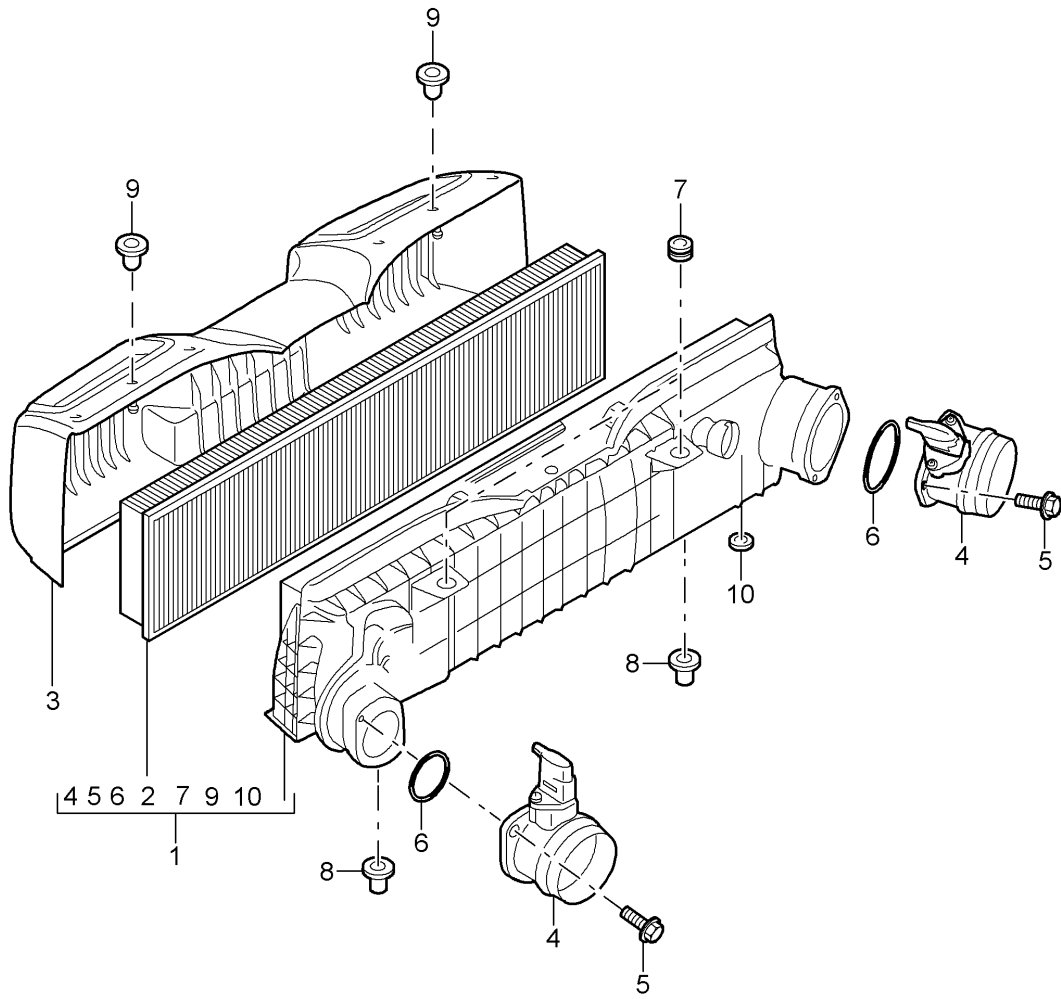

Model: 997T07

Model life 2007>>2009

Model: 997T07

Model life 2007>>2009

Pos	Part Number	Description	Remark	Qty	Model
		Air cleaner			M97.70
1	997 110 021 73	Air cleaner	07	1	
(1)	997 110 021 74	Air cleaner	08-	1	
2	997 110 131 73	Air cleaner cartridge	07	1	
(2)	997 110 131 74	Air cleaner cartridge	08-	1	
3	997 110 122 74	Air cleaner	07	1	
(3)	997 110 122 76	Air cleaner	08-	1	
(3)	997 110 122 91	Air cleaner	08-	1	I101
4	997 606 125 00	Mass air flow meter		2	
5	999 919 160 07	Oval-head screw 5 X 20		8	
6	999 701 089 40	O-ring		1	
7	999 702 246 40	Grommet 12,0 X 17,0 X 3		2	
8	999 703 478 40	Bush		1	
9	997 110 239 00	Mounting		4	
10	997 110 238 00	Rubber stop		3