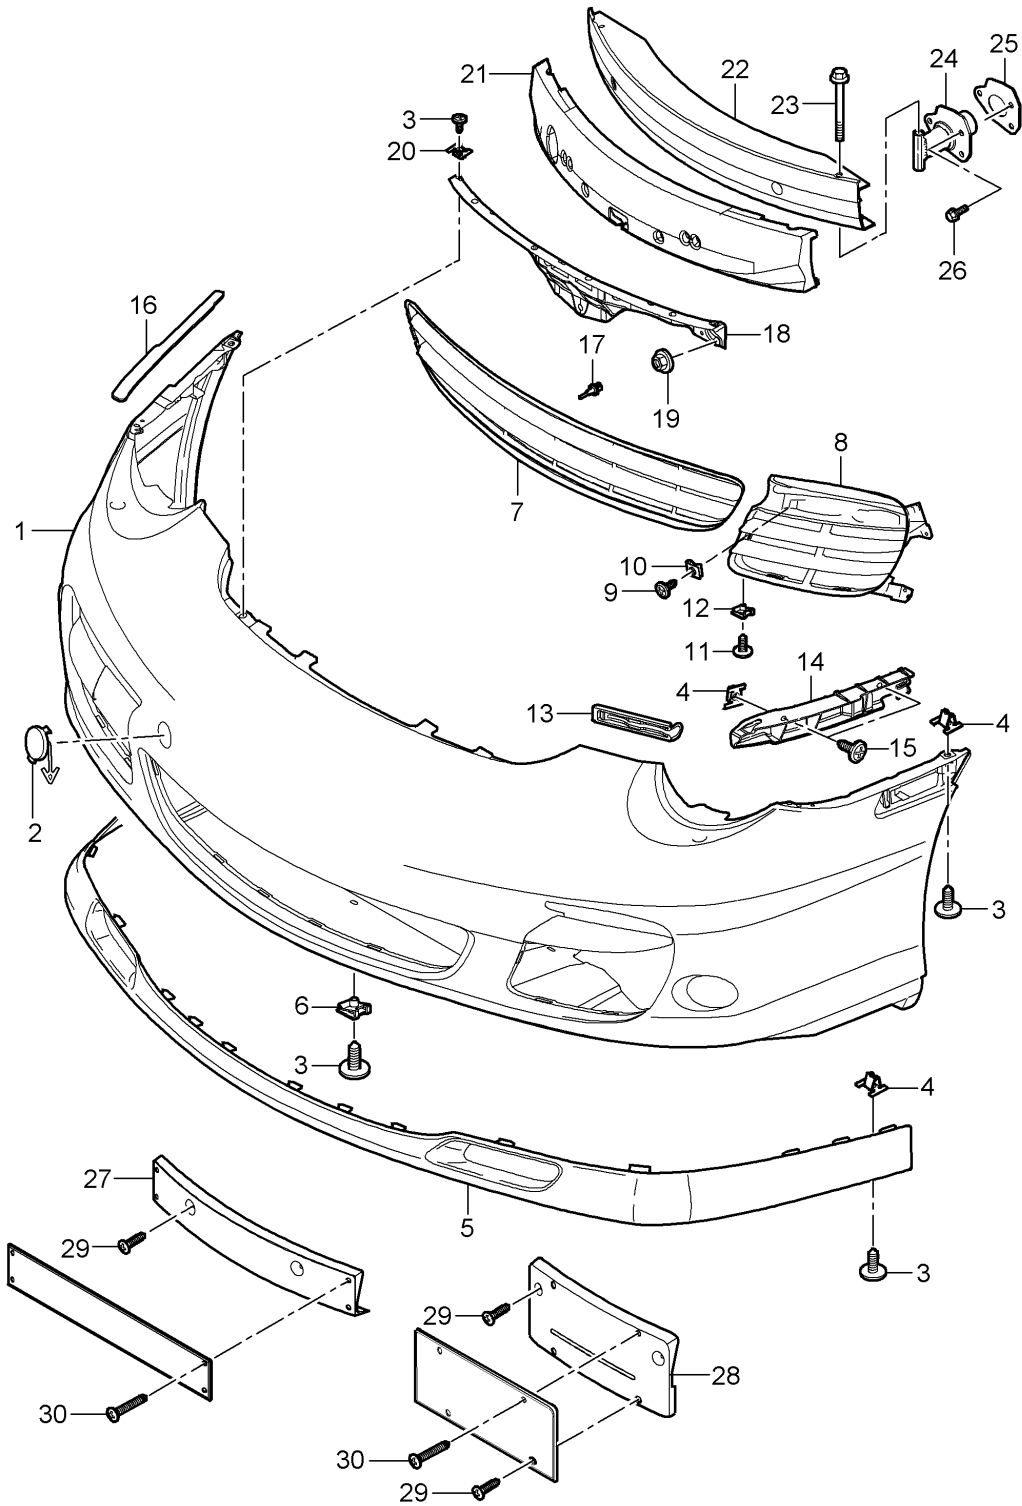

Model: 997T07

Model life 2007>>2009

Model: 997T07 Model life 2007>>2009

Pos	Part Number	Description	Remark	Qty	Model
1	997 505 191 04	Bumper Front Lining Prime coated		1	I288
(1)	997 505 191 17	Lining Prime coated		1	I288
2	997 505 703 01	Cover		1	
	997 505 703 01 G2X	Prime coated			
3	999 073 227 09	Tapping screw ST 4,8 X 19		10	
4	999 507 849 01	Captive nut ST 4,8		10	
5	997 505 557 01	Spoiler		1	
	997 505 557 01 01C	Satin black			
(5)	997 505 557 05	Spoiler		1	IXAF
(5)	997 505 557 07	Spoiler Prime coated		1	IXUA
				1	
6	999 591 699 02	Speed nut ST 4,8		1	
7	997 505 541 02	Retaining frame Centre		1	
	997 505 541 02 01C	Satin black			
8	997 505 563 01	Retaining frame Lateral	/L	1	
	997 505 563 01 01C	Satin black			
(8)	997 505 564 01	Retaining frame Lateral	/R	1	
	997 505 564 01 01C	Satin black			
-	999 902 057 40	Velcro fastener for Direction indicator light		2	
9	999 073 080 02	Tapping screw ST 4,2 X 16		4	
10	999 507 768 02	Speed nut ST 4,2		4	
11	999 073 231 09	Tapping screw ST 4,8 X 16		2	
12	999 507 795 09	Speed nut ST 4,8		2	
13	997 505 719 00	Fixing device		2	
14	997 505 535 01	Retaining strip Lateral	/L	1	
(14)	997 505 536 01	Retaining strip Lateral	/R	1	
15	999 073 418 01	Tapping screw ST 4,8 X 19		4	
(16)	997 504 531 00	Protective film	/L	1	
16	997 504 532 00	Protective film	/R	1	
17	996 641 142 00	Temperature sensor		1	
18	997 505 531 00	Retaining strip Centre		1	
19	999 076 048 02	Hexagon nut M 6		3	
20	999 507 849 01	Captive nut ST 4,8		3	
21	997 505 777 00	Insert		1	
22	997 505 141 02	Bumper reinforcement		1	
23	900 378 088 01	Hexagon-head bolt M 12 X 100		2	
24	997 505 319 00	Impact pipe		2	
25	997 505 751 02	Seal		2	
26	900 378 267 09	Impact absorber Combination screw		6