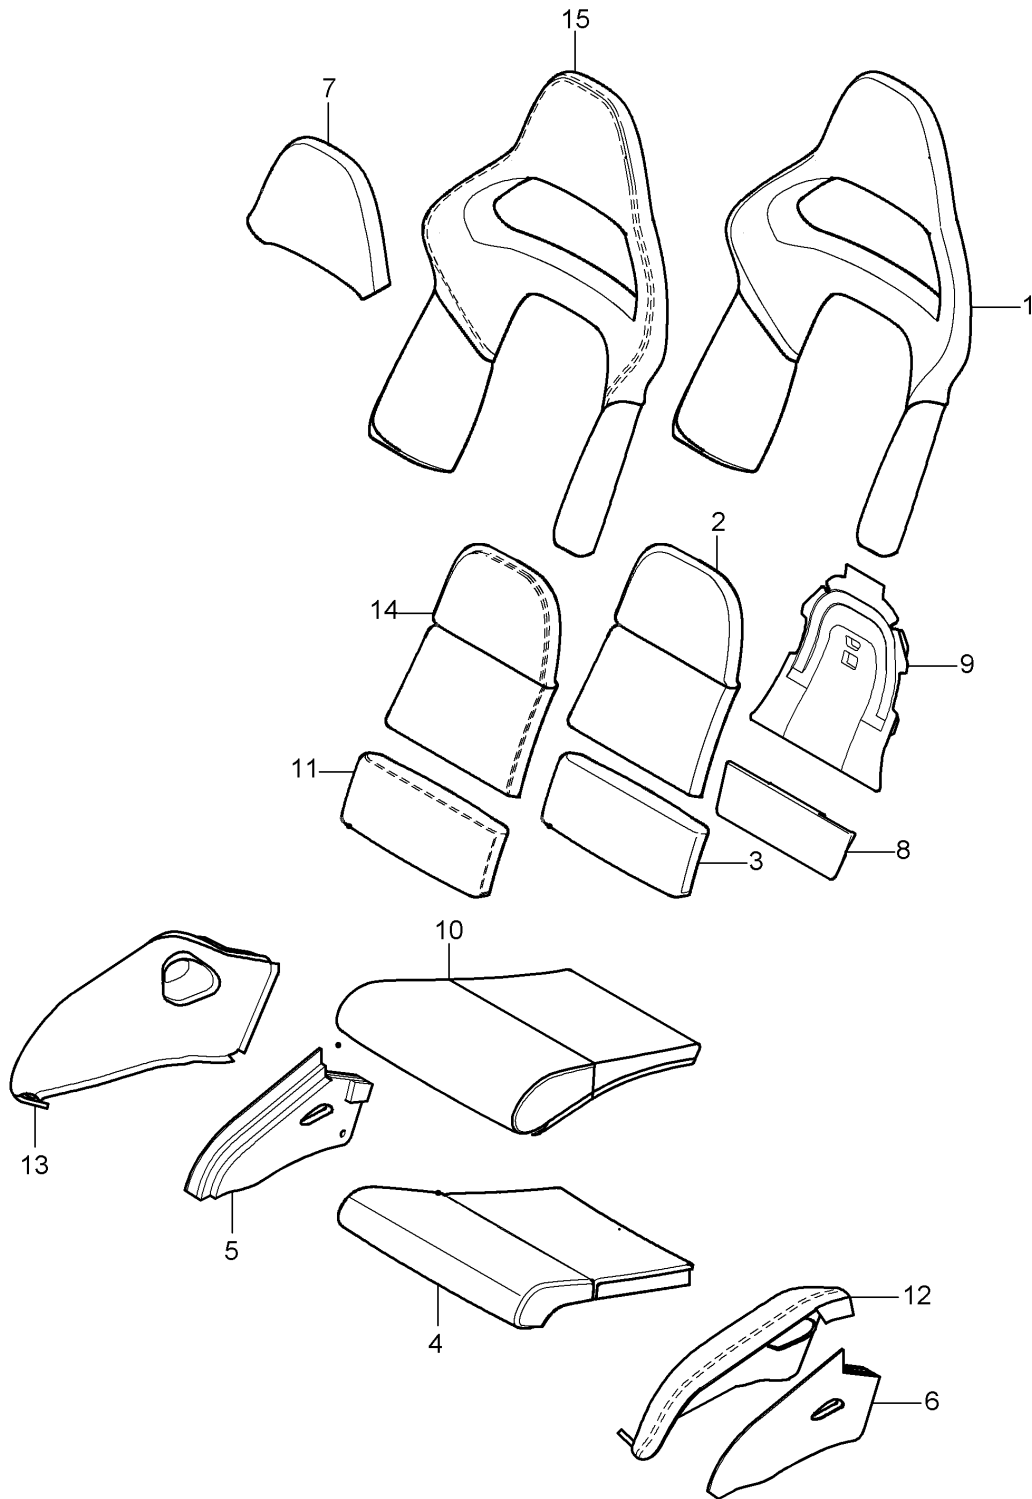

Model: 997T07

Model life 2007>>2009

Model: 997T07 Model life 2007>>2009

Pos	Part Number	Description	Remark	Qty	Model
		Foam part Cover Seat and backrest surface Bucket seat Collapsible	08-		GT2
1	997 521 447 00	Foam part Backrest Outer part		2	I388/389
2	997 521 448 00	Foam part Backrest Centre part		2	I388/389
3	997 521 441 00	Foam part Seat cushion Rear		2	I388/389
4	997 521 440 00	Foam part Seat cushion Front		2	I388/389
5	997 521 443 00	Foam part Seat cushion Lateral Outer Left	/L	1	I388
(5)	997 521 444 00	Foam part Seat cushion Lateral Inner Left		1	I388
6	997 521 446 00	Foam part Seat cushion Lateral Outer Right		1	I389
(6)	997 521 445 00	Foam part Seat cushion Lateral Inner Right		1	I389
7	997 521 458 00	Foam part Head rest		2	I388/389
8	997 521 456 00	Foam part Seat cushion Rear		1	I388/389
9	997 521 457 00	Foam part Backrest		1	I388/389
10	997 521 380 01	Cover for cushion Front	/L /R	1	I388/389/951
	997 521 380 01 A15	Black			
10	997 521 380 02	Cover for cushion Front Cloth	/L /R	1	I388/389/990
11	997 521 381 01	Cover for cushion Rear	/L /R	1	I388/389/951
	997 521 381 01 A15	Black			
(11)	997 521 381 02	Cover for cushion Rear Cloth	/L /R	1	I388/389/990
12	997 521 383 00	Cover Lateral Outer	/L	1	I388/951
	997 521 383 00 8YR	Black			
	997 521 383 00 D11	Dark grey/natural			
(12)	997 521 383 01	Cover Lateral	/L /R	1	I388/990