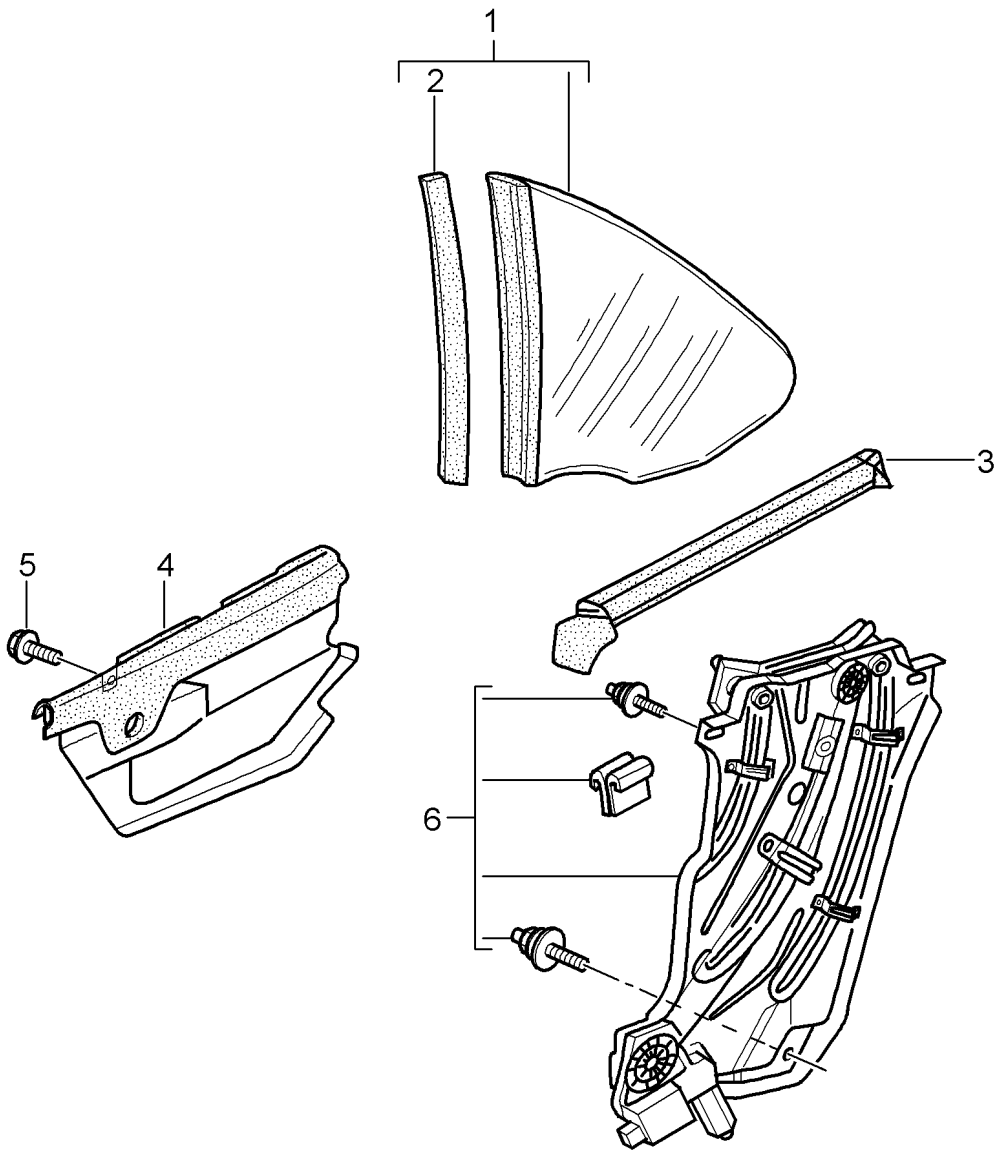

Model: 997T07 Model life 2007>>2009

Pos	Part Number	Description	Remark	Qty	Model
1	997 541 911 00	window glazing Windscreen	-07	1	Cabrio I440/568
1	997 541 911 06	Information available Windscreen	-07 08-	1	Cabrio I440/568
(1)	997 541 911 01	Tinted Windscreen		1	Coupe I440/567
(1)	997 541 911 07	Tinted Information available Windscreen		1	Cabrio I440/567
(1)	997 541 911 08	Tinted Windscreen		1	Coupe I440/568
2	997 541 901 09	Tinted Gasket Windscreen		1	CABRIO
(2)	997 541 901 10	Gasket Windscreen		1	COUPE
3	997 545 911 00	Rear window		1	I426
3	997 545 911 01	Rear window		1	I425
3	997 545 911 03	Rear window		1	I425
-	997 545 901 00	Gasket Rear window		1	
4	997 543 111 04	Rear window	/L	1	
4	997 543 111 05	Rear window	/L	1	
(4)	997 543 112 04	Rear window	/R	1	
(4)	997 543 112 05	Rear window	/R	1	
5	996 543 325 00	Sealing frame Rear window	/L	1	
(5)	996 543 326 00	Sealing frame Rear window	/R	1	
6	999 084 210 02	Hexagon nut M 8		1	
7	996 543 611 02	Gasket		2	
8	999 218 011 02	Pan-head screw M 6 X 12		2	
9	999 025 270 02	Washer 6,4 X 30 X 1,5		1	
10	996 543 625 00	Sealing washer		1	
11	997 537 481 00	Roof frame seal	/L	1	
(11)	997 537 482 00	Roof frame seal	/R	1	
12	999 190 445 37	Blind rivet 4,0 X 7,9		13	
13	999 190 450 37	Blind rivet 4,0 X 6,3		7	
14	997 542 511 02	Door window glass	/L	1	COUPE
(14)	997 542 512 02	Door window glass	/R	1	COUPE
(14)	997 542 511 03	Door window glass	/L	1	CABRIO
(14)	997 542 512 03	Door window glass	/R	1	CABRIO
15	000 043 300 94	Adhesive set TEROSTAT 8593		1	
16	999 507 576 41	Support		2	
17	000 043 206 47	Car care set Side window See technical manual		X	

Model: 997T07

Model life 2007>>2009