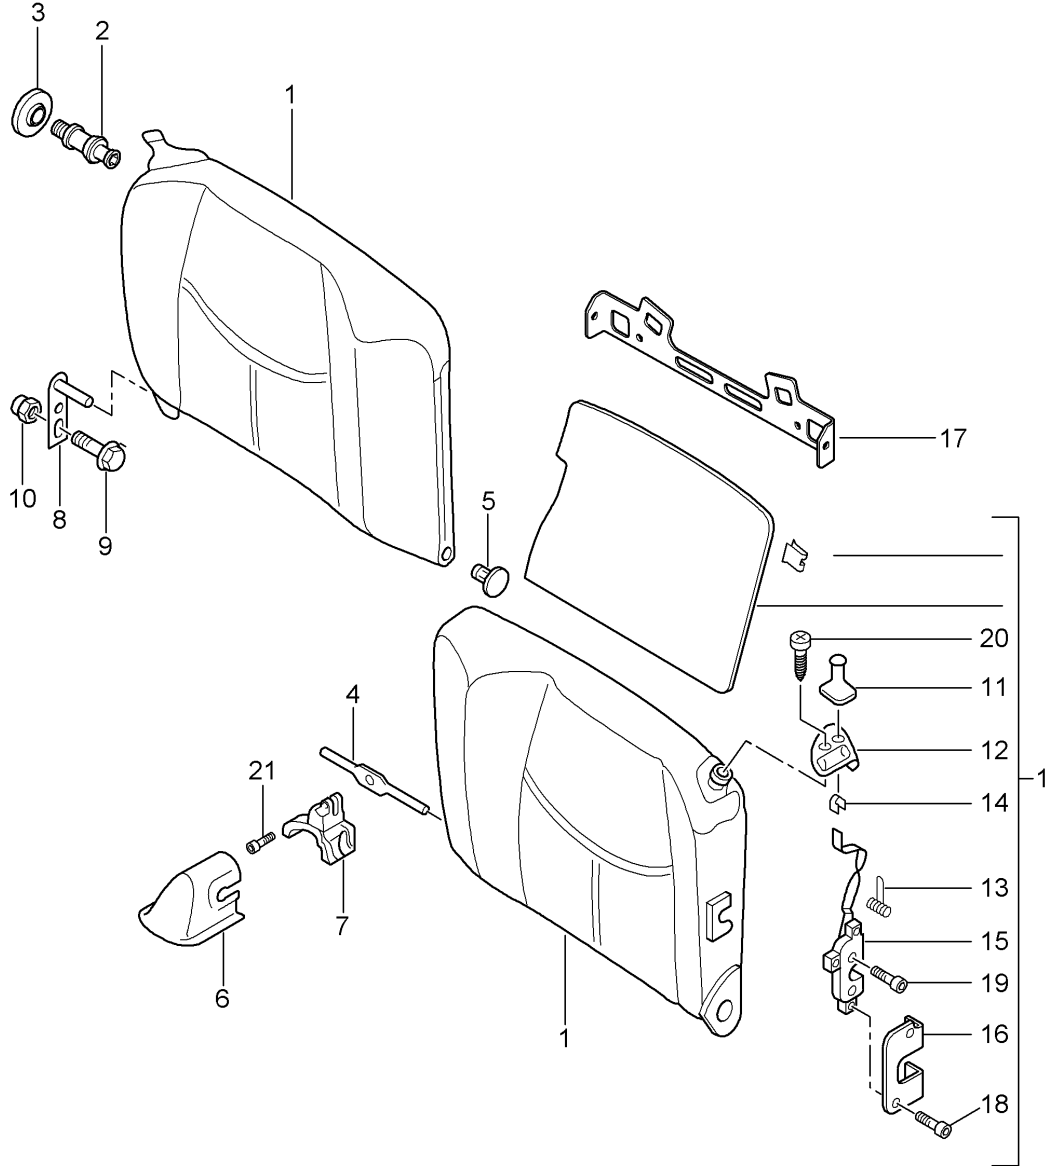

Model: 997T07 Model life 2007>>2009

Pos	Part Number	Description	Remark	Qty	Model
9	999 073 138 01	Outer Screw M 8 X 25		2	I685
10	996 522 271 00	Bush		2	I685
11	996 522 425 01	Cover		1	I685
	996 522 425 01 01C	Satin black			
12	996 522 421 00	Stop Backrest		2	I685
	996 522 421 00 01C	Satin black			
13	997 522 321 00	Actuating lever Backrest	/L	1	I685
	997 522 321 00 01C	Satin black			
(13)	997 522 322 00	Actuating lever Backrest	/R	1	I685
	997 522 322 00 01C	Satin black			
14	996 522 315 00	Rosette Control button	/L	1	I685
	996 522 315 00 01C	Satin black			
(14)	996 522 316 00	Rosette Control button	/R	1	I685
	996 522 316 00 01C	Satin black			
15	996 522 281 02	Lock Backrest	/L	1	I685
(15)	996 522 282 02	Lock Backrest	/R	1	I685
16	997 522 771 00	Trim cover Lock	/L	1	I685
	997 522 771 00 01C	Satin black			
(16)	997 522 772 00	Trim cover Lock	/R	1	I685
	997 522 772 00 01C	Satin black			
17	996 522 653 00	Spring Lock		2	I685
18	999 507 630 01	Clamp Control button		2	I685
19	999 073 049 02	Tapping screw ST 3,5 X 16		4	I685
20	900 269 028 03	Countersunk-head screw M 8 X 30		4	I685
21	900 145 041 07	Tapping screw B 3,5 X 16		4	I685
22	900 067 358 09	Combination screw M 5 X 16		1	I685

Model: 997T07

Model life 2007>>2009