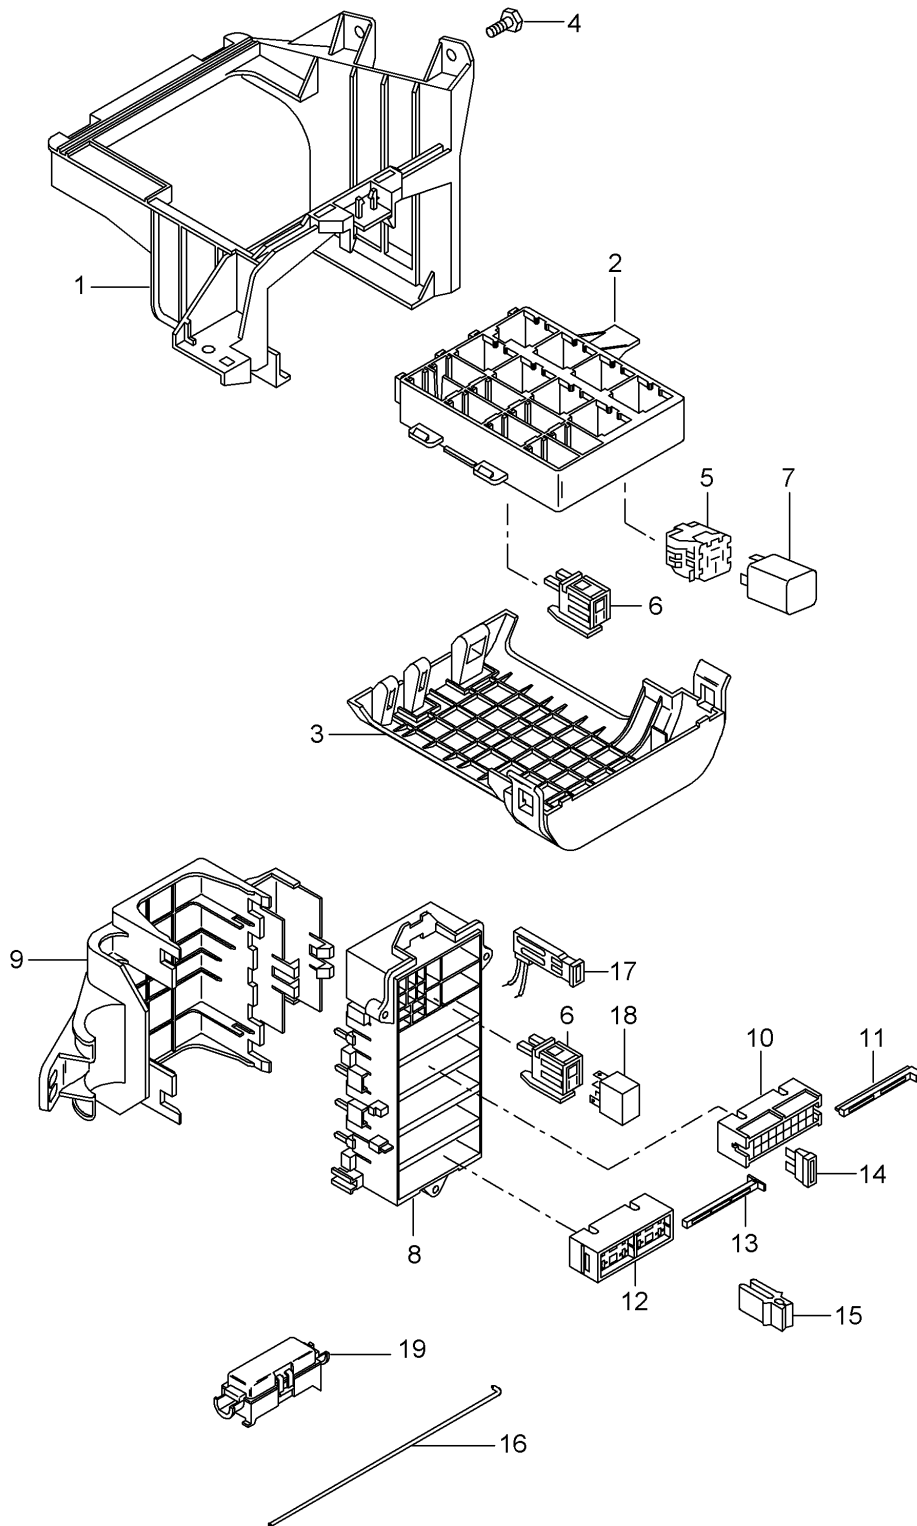

Model: 997T07

Model life 2007>>2009

Model: 997T07 Model life 2007>>2009

Pos	Part Number	Description	Remark	Qty	Model
		Central electrical system			
		Dashboard			
1	997 610 117 01	Support	/LL	1	I098
2	997 610 110 01	Relay carrier		1	
		Support frame			
3	997 610 112 00	Cover		1	
		Support frame			
4	900 378 155 01	Hexagon-head bolt		2	
		M 6 X 16 ASP			
(4)	900 377 010 01	Hexagon nut		1	
		M 6			
5	928 610 511 00	Relay carrier		X	
6	999 650 538 40	Relay carrier		X	
7	-	Relay			
(7)	999 657 014 90	Relay		1	
		KL. X			
		Relay socket/code:	S4		
(7)	999 657 015 90	Relay		1	
		KL. 86S			
		Relay socket/code:	S6		
(7)		Relay		1	
		Fuel pump			
		Relay socket/code:	S7		
(7)		Relay		1	
		Fuel pump			
		Relay socket/code:	S8		
(7)	999 657 013 90	Relay		1	
		- dme -			
		Relay socket/code:	S11		
(7)		Relay		1	
		Heating			
		Relay socket/code:	S12		
(7)		Relay		1	I288
		Headlight washer system			
		Relay socket/code:	S14		
(7)		Relay		1	
		Starter			
		Relay socket/code:	S15		
(7)		Relay		1	
		KL. 15			
		Relay socket/code:	S16		
8	997 610 340 00	Bracket		1	
9	997 610 341 00	Cover		1	
10	999 650 209 40	Fuse holder		4	
11	999 650 210 40	Slide		4	
12	999 650 750 40	Fuse holder		1	
13	999 650 749 40	Slide		1	
14	999 607 082 00	Fuse		X	
		5 A			
(14)	999 607 083 00	Fuse		X	
		7 , 5 A			
(14)	999 607 084 00	Fuse		X	
		10 A			
(14)	999 607 085 00	Fuse		X	
		15 A			
(14)	999 607 087 00	Fuse		X	
		25 A			
(14)	999 607 088 00	Fuse		X	
		30 A			
(14)	999 607 072 00	Fuse		X	
		30 A			
		Large			
(14)	999 607 073 00	Fuse		X	