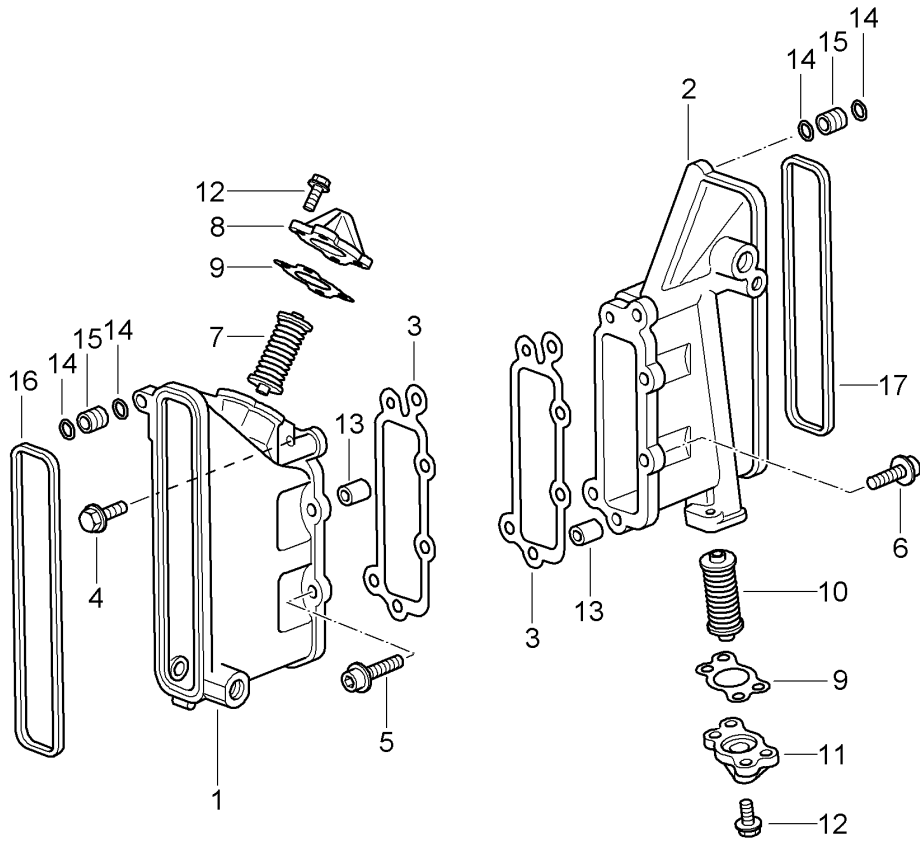

Model: 997T07

Model life 2007>>2009

Model: 997T07

Model life 2007>>2009

Pos	Part Number	Description	Remark	Qty	Model
		Chain case			M97.70
		Chain adjuster			
1	996 105 143 79	Chain case	/L	1	
1	997 105 143 70	Chain case	/L	1	
2	997 105 144 71	Chain case	/R	1	
2	997 105 144 72	Chain case	/R	1	
3	996 105 192 71	Gasket		2	
4	900 385 098 01	Torx screw AM 8 X 25		1	
5	900 067 276 01	Combination screw M 8 X 35		4	
6	900 067 247 01	Combination screw M 8 X 30		5	
7	959 105 051 03	Chain adjuster		1	
8	997 105 023 71	Lid	/L	1	
9	996 105 172 70	Gasket		2	
10	959 105 052 03	Chain adjuster		1	
11	993 105 022 01	Lid	/R	1	
12	900 385 019 01	Torx screw		4	
13	901 101 145 00	Dowel sleeve		4	
14	999 707 229 40	O-ring 9,25 x 1,78		4	
15	996 105 229 90	Intermediate piece		2	
16	996 105 513 72	Gasket	/L	1	
17	996 105 514 72	Gasket	/R	1