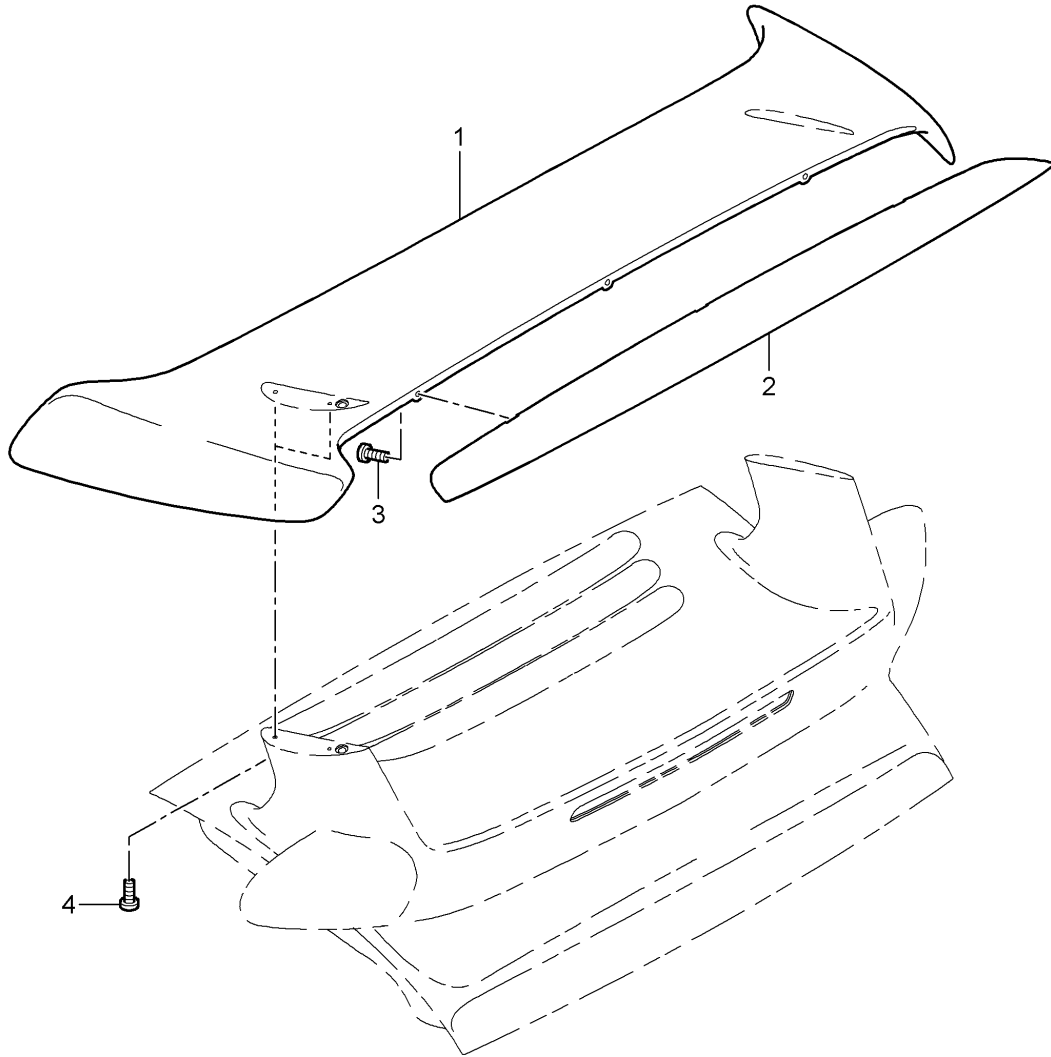

Model: 997T07

Model life 2007>>2009

Model: 997T07

Model life 2007>>2009

Pos	Part Number	Description	Remark	Qty	Model
		Rear spoiler			GT2
1	997 512 261 81	Rear spoiler		1	
2	997 512 365 81	Spoiler		1	
3	999 073 252 09	Oval-head screw M 6 X 20		3	
4	999 015 042 01	Oval-head screw m 6 x 14		4	
5	---	Micro-self-locking See illustrations 8/03/06		1