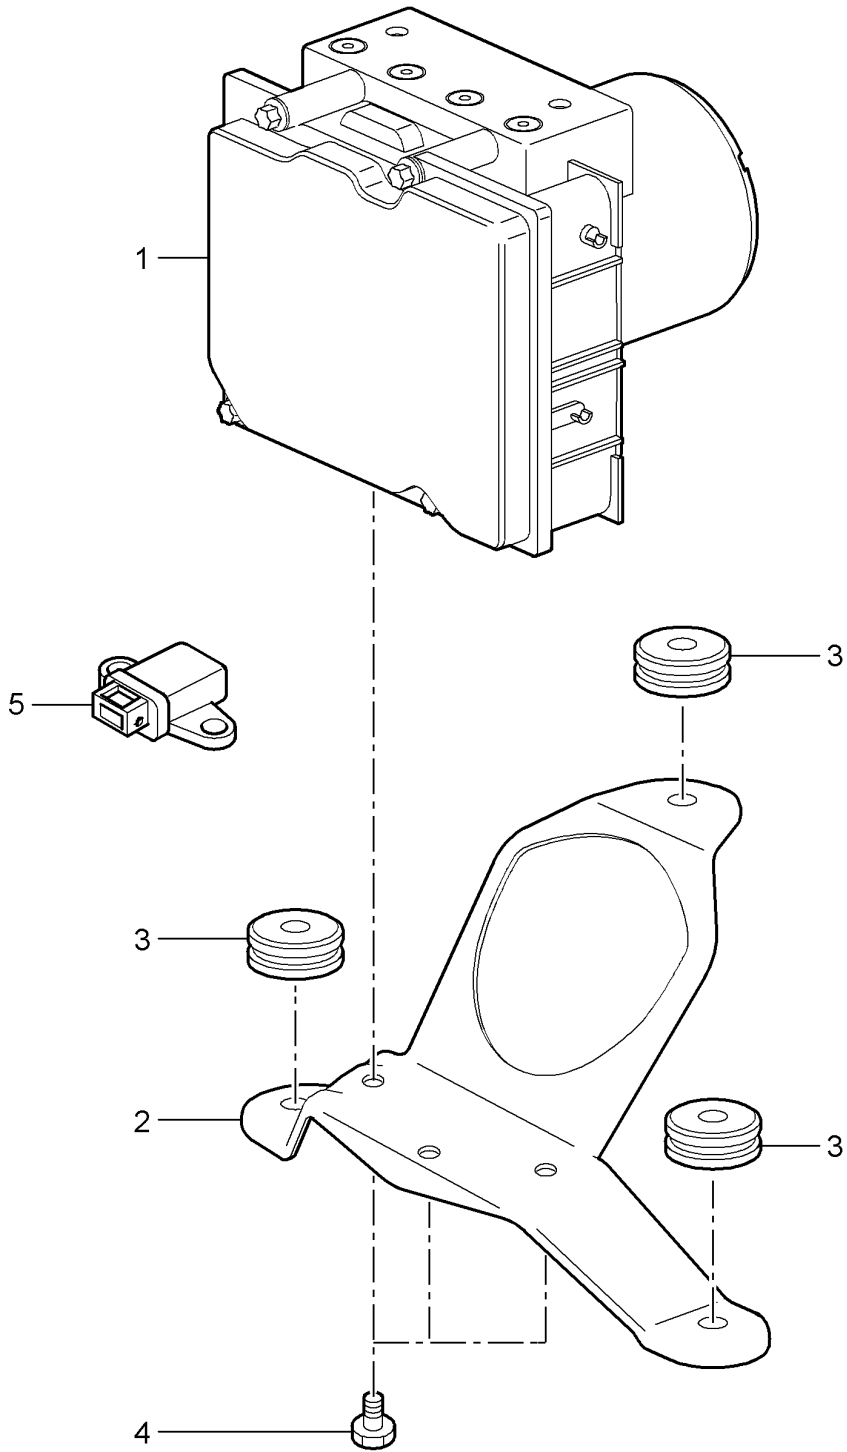

Model: 997T07

Model life 2007>>2009