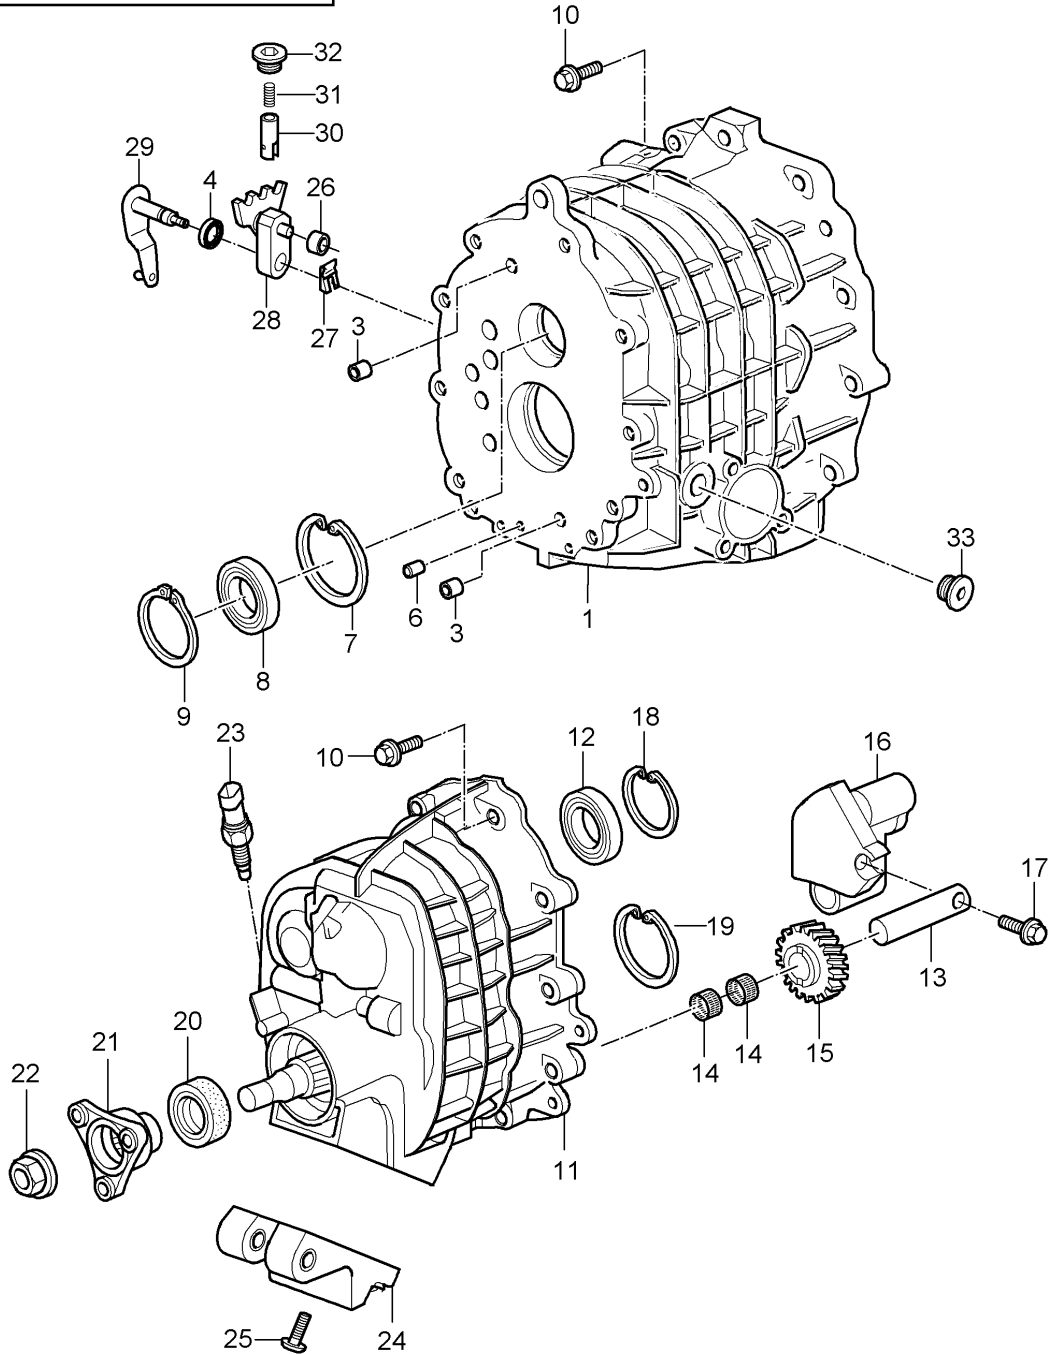

Model: 997T07

Model life 2007>>2009

Model: 997T07

Model life 2007>>2009

Pos	Part Number	Description	Remark	Qty	Model
		Gear housing Transmission cover			G97.50
1	997 301 102 50	Gear housing		1	
2	996 303 513 00	Round socket 15 X 21 X 22		4	
3	996 303 515 00	Bush 15 x 17 x12		2	
4	996 303 517 00	Shaft sealing ring 15 x 21 x 5/6,5		2	
5	996 303 523 01	Bearing sleeve 13X15X10		2	
6	900 012 144 00	Straight pin A 12,0 X 14		4	
7	999 152 031 01	Circlip 68 X 1,50		1	
8	999 110 181 00	Cylindrical-roller bearing 30 X 62 X 16		1	
9	900 111 001 00	Circlip SP 62		1	
10	900 378 281 01	Hexagon-head bolt M 8 X 35		22	
11	997 301 301 51	Transmission cover		1	
12	999 110 194 00	Cylindrical-roller bearing 25 x 52 x 15		1	
13	997 302 228 50	Bolt for Reverse idler gear		1	
14	996 302 224 00	Needle cage 20 X 26 X 17		2	
15		Reverse idler gear Only by sets See illustrations 3/03/00			
16	996 302 225 51	Segment		1	
17	996 302 223 00	Hexagon-head bolt M 8 X 55		1	
18	999 152 062 01	Circlip 52 X 1,50		1	
19	999 152 024 01	Circlip 62 X 1,50		1	
20	999 113 475 40	Shaft sealing ring 40 X 62 X 10		1	
21	997 302 033 50	Output flange		1	
22	997 302 317 50	Collar nut M 20 X 1,5		1	
23	996 606 133 00	Switch Back-up light		1	
24	722 260 006 2	Bearing Transmission cover		1	
25	999 073 095 01	Round head screw M 8 X 30		4	
26	996 303 303 00	Roller 20 X 8 X 8		1	
27	996 303 383 00	Lock		1	
28	996 303 033 00	Shift segment		1	
29	997 303 031 50	Gearshift lever		1	
30	996 303 035 00	Bolt		1	
31	996 303 235 00	Compression spring		1	
32	900 908 021 01	Screw plug M 18 x 1,5		1	
33	N 910 597 01	Screw plug M 22 x 1,5		1	
34	997 303 315 50	Vibration damper		2