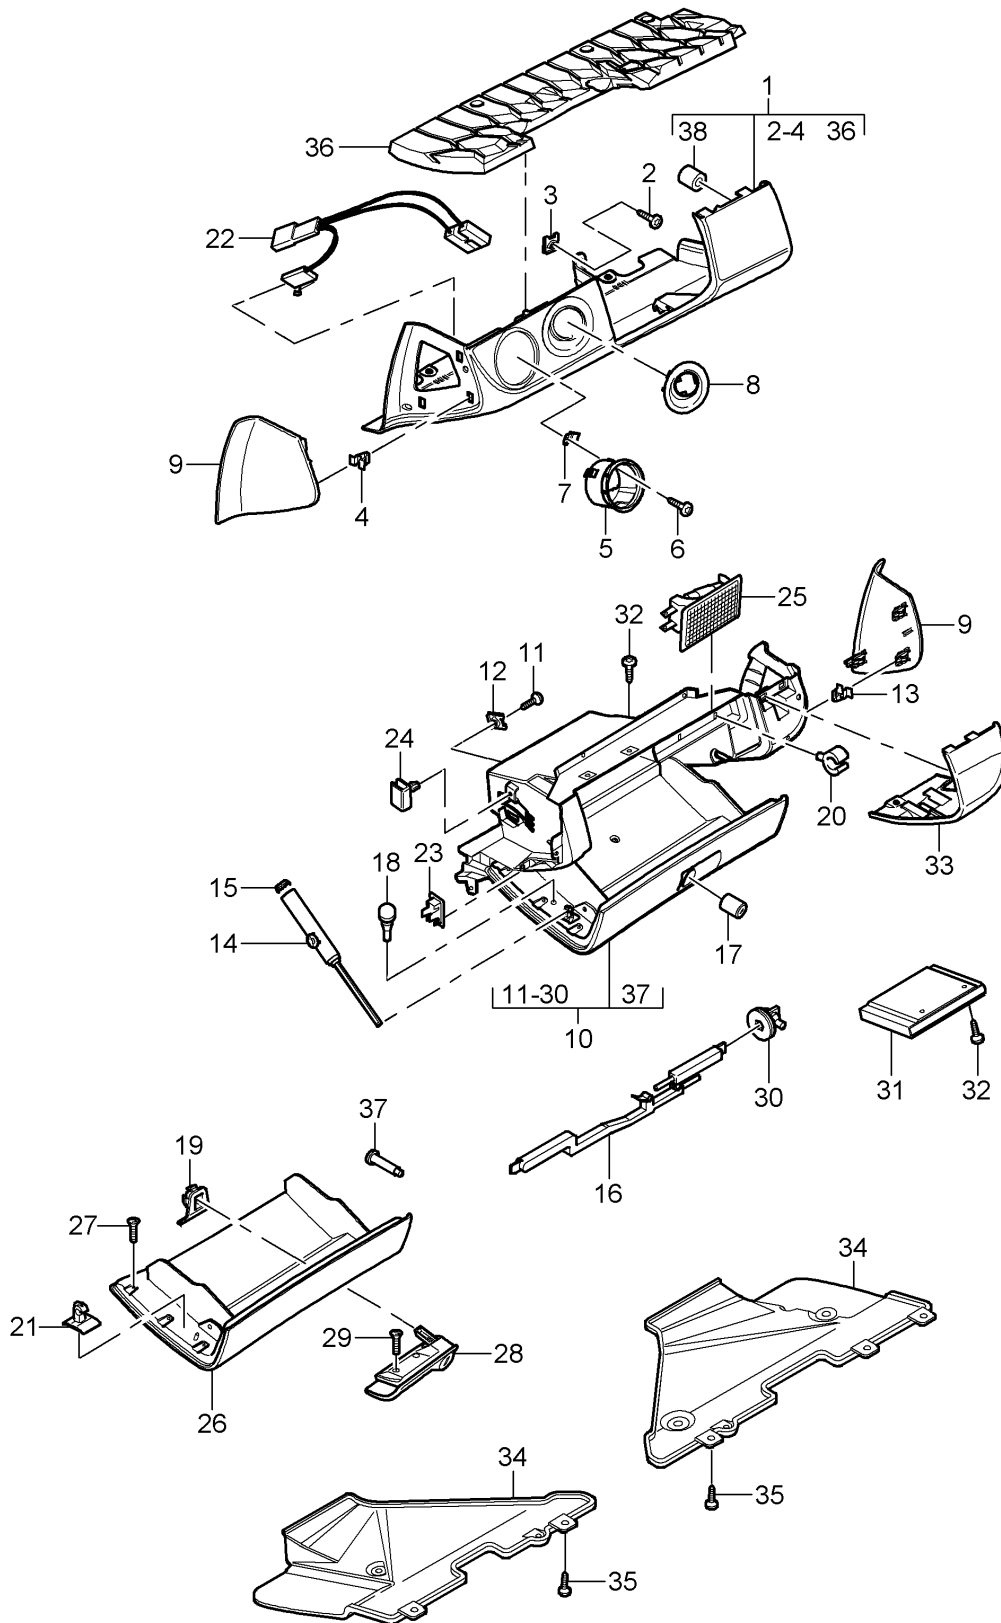

Model: 997T07

Model life 2007>>2009