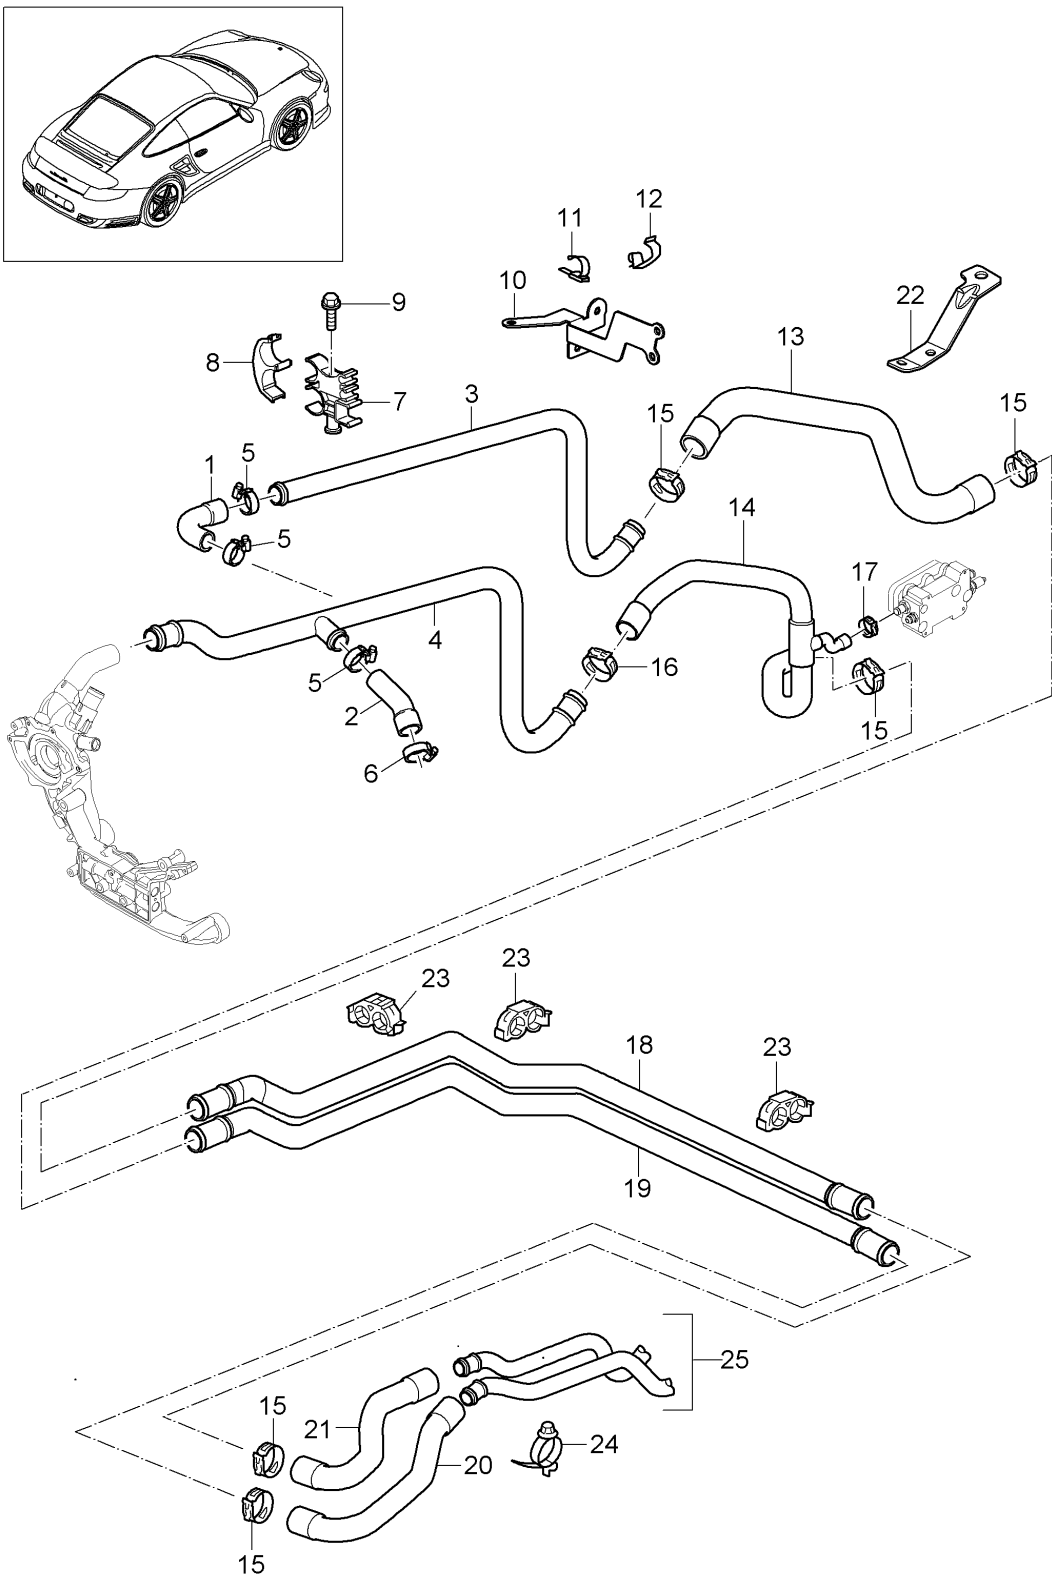

Model: 997T07

Model life 2007>>2009

Model: 997T07

Model life 2007>>2009

Pos	Part Number	Description	Remark	Qty	Model
		Lines Heating GT2			I101 M97.70
1	997 106 233 72	Hose Supply		1	
2	997 106 328 72	Water hose Return line		1	
3	997 106 252 71	Water tube Supply		1	
4	997 106 254 71	Water tube Return line		1	
5	999 512 552 01	Hose clamp		3	
6	999 512 346 01	20- 32/9 Hose clamp 16- 27/9		1	
7	997 106 455 71	Support		2	
8	997 106 456 71	Retaining bar		2	
9	900 385 111 01	Torx screw M 6 X 55		2	
10	997 106 450 71	Support		1	
11	999 651 300 40	Hose holder 25,0 - 30,0		1	
12	999 507 728 40	Support 18,0 - 19,0		1	
13	997 106 434 90	Water hose Supply		1	
14	996 106 422 75	Hose Return line		1	
(14)	996 106 422 78	Hose Return line		1	
15	999 512 658 09	Hose clamp B27 X 12		7	
16	999 512 662 09	Hose clamp B32 X 12		1	
17	999 512 656 09	Hose clamp B25 X 12		1	
18	996 106 312 72	Water tube Supply		1	
19	996 106 322 72	Water tube Return line		1	
20	996 106 212 74	Hose Supply		1	
20	996 106 212 75	Hose Supply		1	
21	996 106 222 74	Hose Return line		1	
21	996 106 222 75	Hose Return line		1	
22	996 106 526 90	Support		1	
23	999 507 700 41	Hose holder		3	
24	999 513 023 40	Tie-wrap 15 - 40		2	
25		Water tube Heating See illustrations 8/13/00