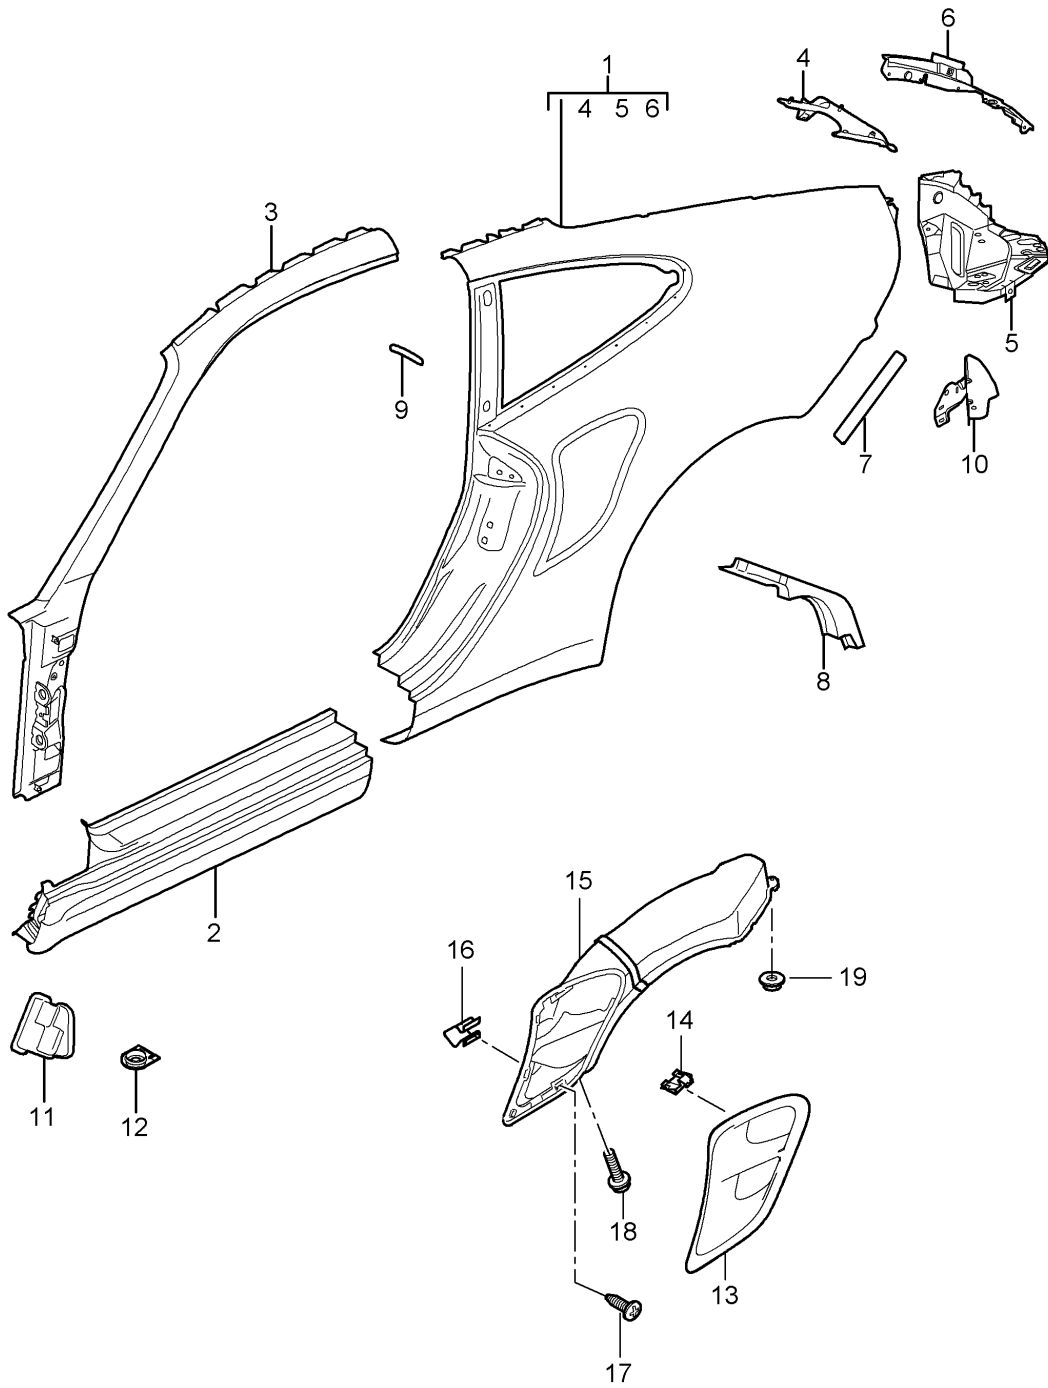

Model: 997T07

Model life 2007>>2009