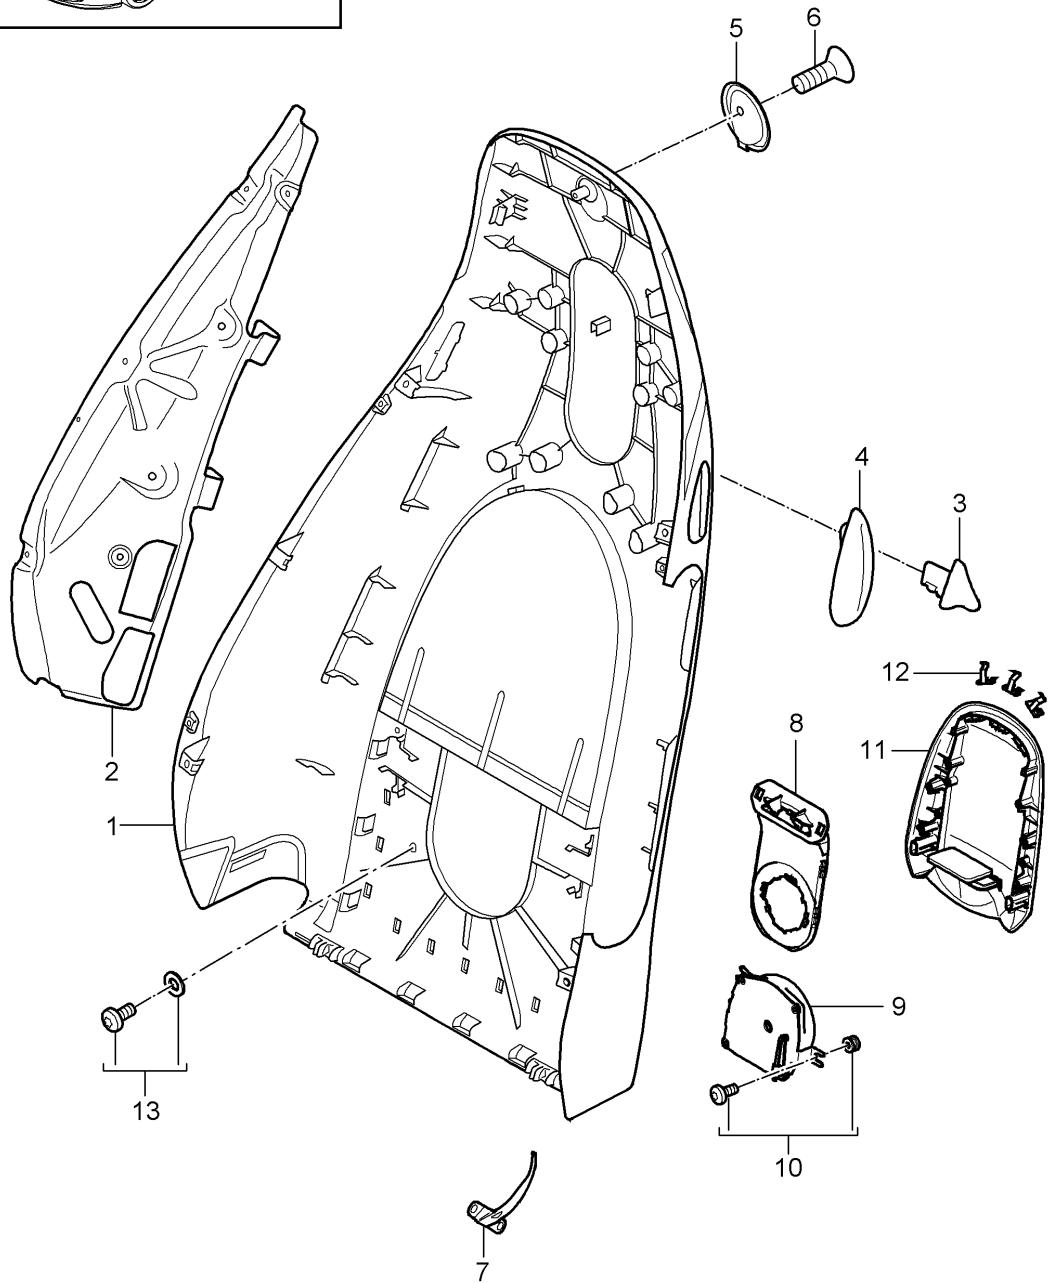

Model: 997T07

Model life 2007>>2009

Pos	Part Number	Description	Remark	Qty	Model
1	997 617 726 00	Lumbar support Comfort seat Valve Lumbar support Memory		1	COUPE CABRIO I537/538
2	997 620 725 00	Compressor Lumbar		1	I437/438
3	997 521 709 01	Lumbar support Memory		1	I437/438 I537/538

Model: 997T07

Model life 2007>>2009