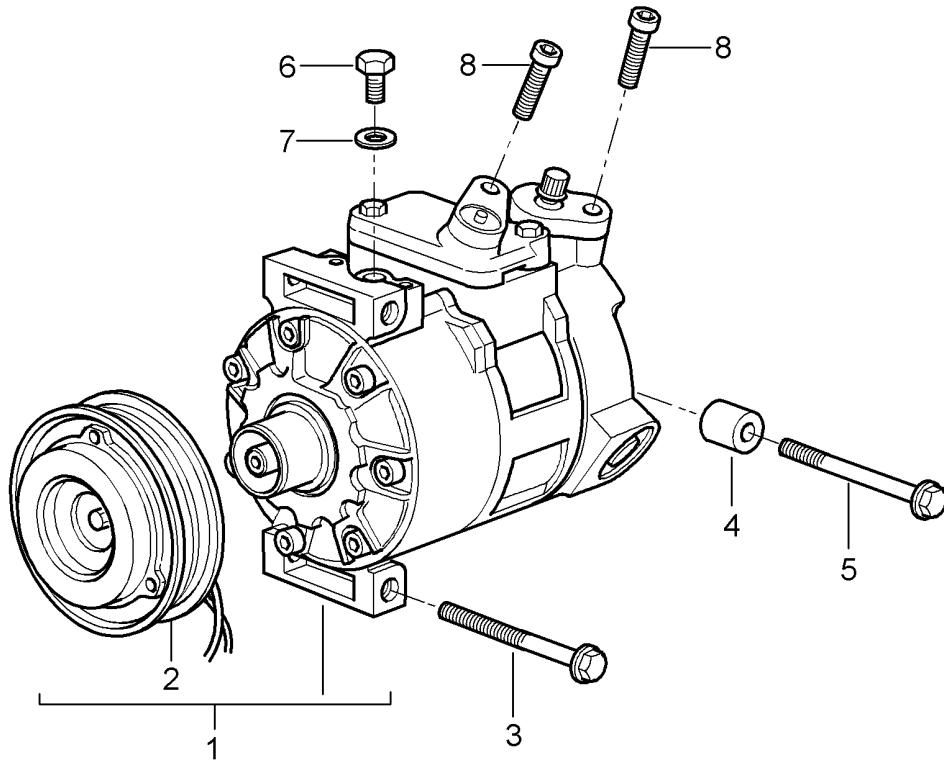

Model: 997T07

Model life 2007>>2009

Model: 997T07

Model life 2007>>2009

Pos	Part Number	Description	Remark	Qty	Model
1	996 126 011 52	Compressor		1	
2	996 573 926 00	Compressor Magnetic clutch		1	
3	900 385 102 01	Repair kit Torx screw BM 8 X 90		2	
4	996 126 102 71	Spacer		1	
5	900 385 281 01	Torx screw BM 8 X 120		1	
6	996 573 926 01	Oil filler screw		1	
7	996 573 926 02	Sealing ring		1	
8	900 067 147 02	Pan-head screw M8 X 25		2	
8	900 067 147 01	Pan-head screw M8 X 25		2	
-	000 043 200 04	Oil 250 ml for Compressor		1