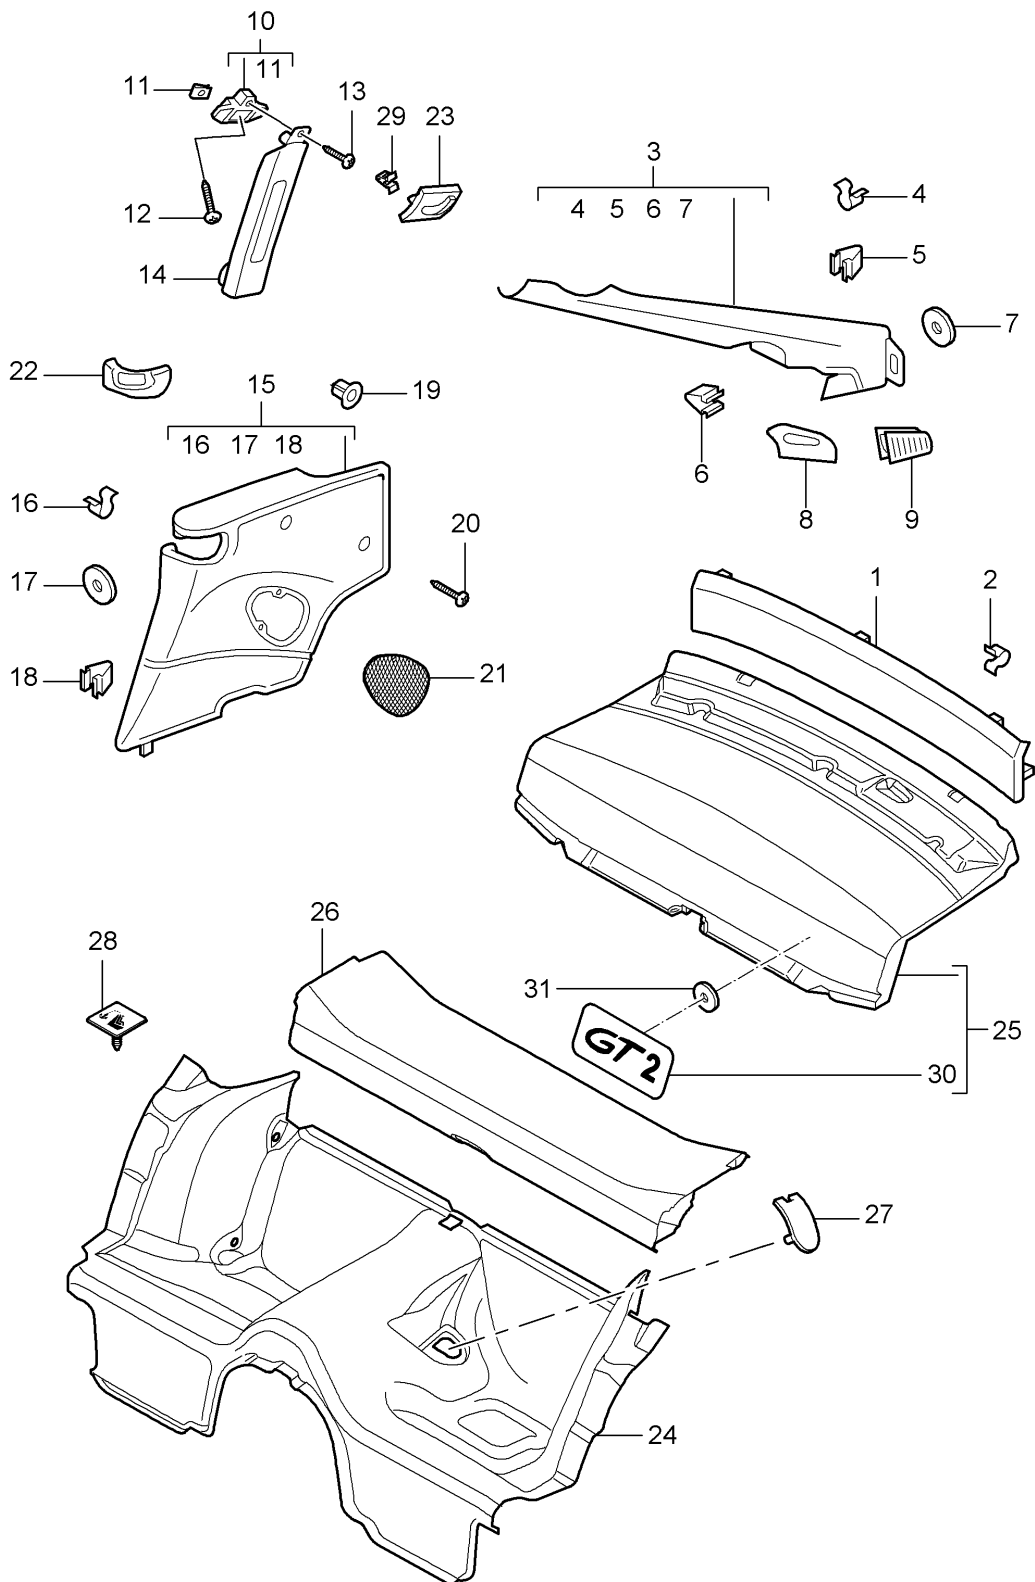

Model: 997T07

Model life 2007>>2009