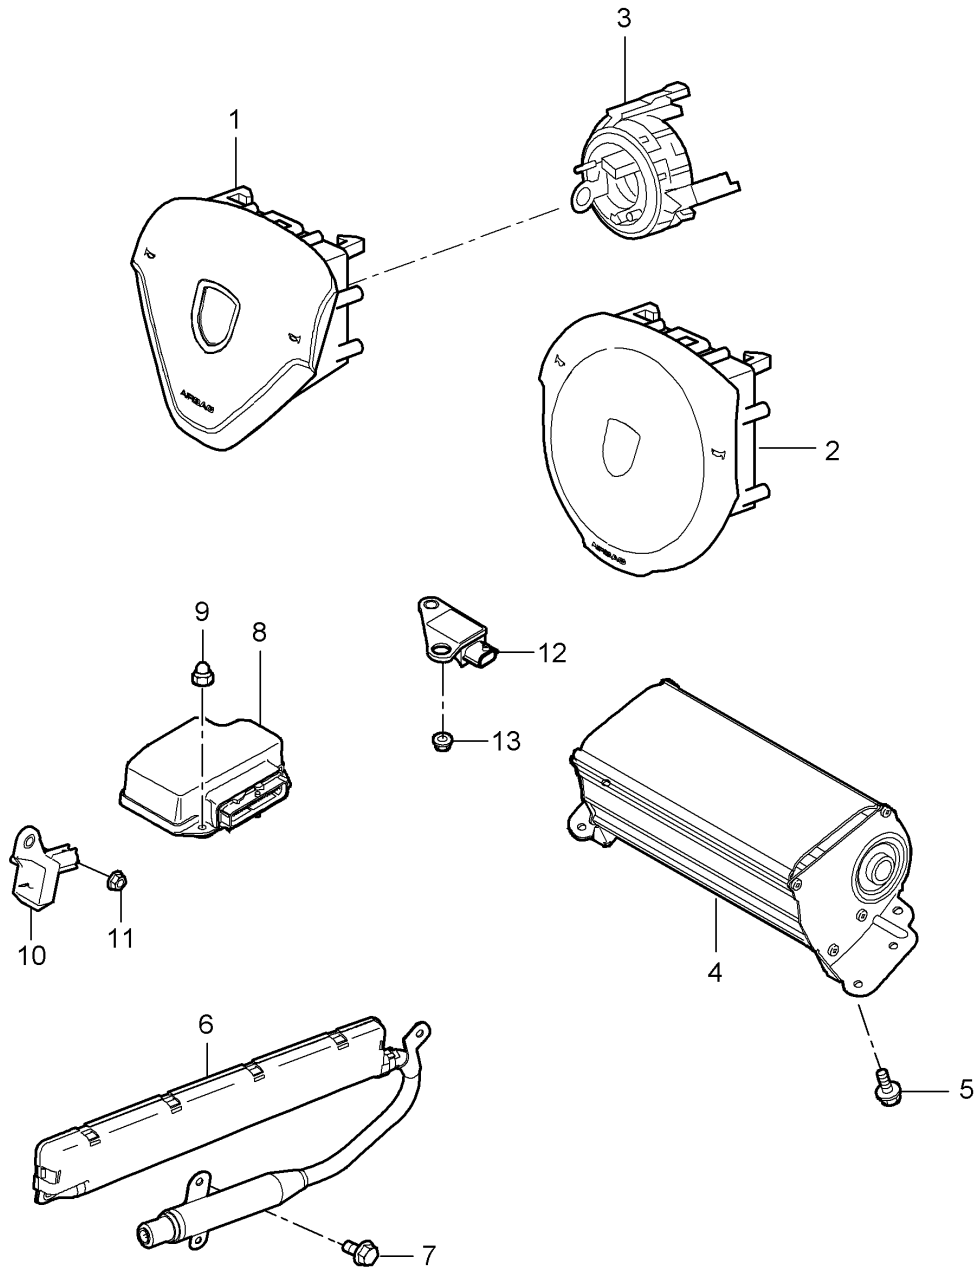

Model: 997T07

Model life 2007>>2009

Pos	Part Number	Description	Remark	Qty	Model
25	997 613 438 03 V04	Galvano silver		1	
	997 347 821 40	Cover			
26	997 347 821 40 V04	Galvano silver		1	I480
	997 612 672 00	Wiring harness 3-spoke steering wheel Sports steering wheel without Multi-function Manual transmission			
26	997 612 672 02	Wiring harness 3-spoke steering wheel Sports steering wheel without Multi-function Manual transmission		1	I480
27	997 612 674 00	Wiring harness 3-spoke steering wheel Sports steering wheel without Multi-function Tiptronic		1	I249
28	997 612 673 00	Wiring harness 3-spoke steering wheel with Multi-function Manual transmission Tiptronic		1	I431/451 I452/453

Model: 997T07

Model life 2007>>2009