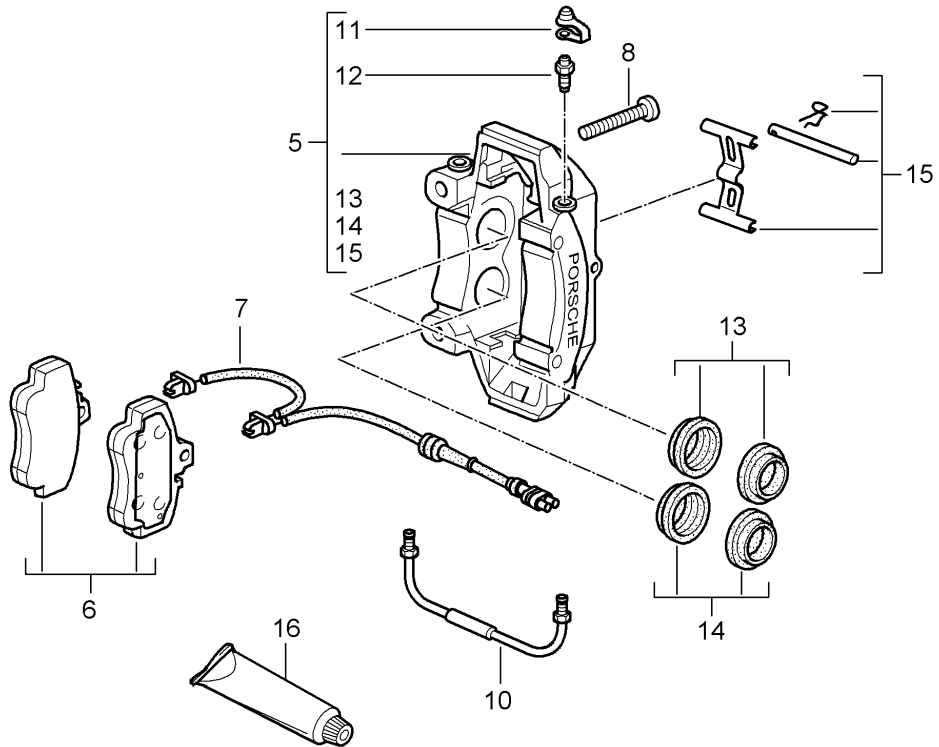

Model: 997T07

Model life 2007>>2009

Pos	Part Number	Description	Remark	Qty	Model
		Tyre pressure monitoring	07-		COUPE
1	997 606 021 00	Sensor Tyre pressure monitoring Use also: 955.361.053.00	08- -07	4	I482/483 CABRIO I482
(1)	997 606 021 01	Sensor Tyre pressure monitoring Use also: 955.361.053.00	08-	4	I482
(1)	997 606 023 00	Sensor Tyre pressure monitoring Use also: 955.361.053.00	-07	4	I483
(1)	997 606 023 01	Sensor Tyre pressure monitoring Use also: 955.361.053.00	08-	4	I483
(2)	997 606 023 02	Sensor Tyre pressure monitoring Use also: 955.361.053.00 Information available	-(ROK)	4	I483
2	955 361 053 00	Valve Aluminium		4	
3	N 908 729 01	Cap		4	
4	4D0 601 365	Fastening screw		4	
5	997 618 103 06	Control unit		1	Turbo
5		Control unit		1	GT-2
(6)	997 618 203 02	Support Control unit		1	
7	999 076 081 40	Plastic nut T5 16 X 11, 2		7	
8	997 606 101 00	Antenna 433 MHZ Use also: Rear axle Clip 997.606.225.00		4	I482
9	997 606 225 00	Clip for Antenna Rear axle		2	
10	999 919 121 09	Oval-head screw M 5 X 16		2	
11	999 919 023 09	Oval-head screw M 5 X 35		4	
12	N 105 168 01	Expander nut ST 4,8		4	
13	997 606 141 00	Support Antenna Front		2	
-	997 652 053 01	Compressor Guide Emergency wheel		1	

Model: 997T07

Model life 2007>>2009