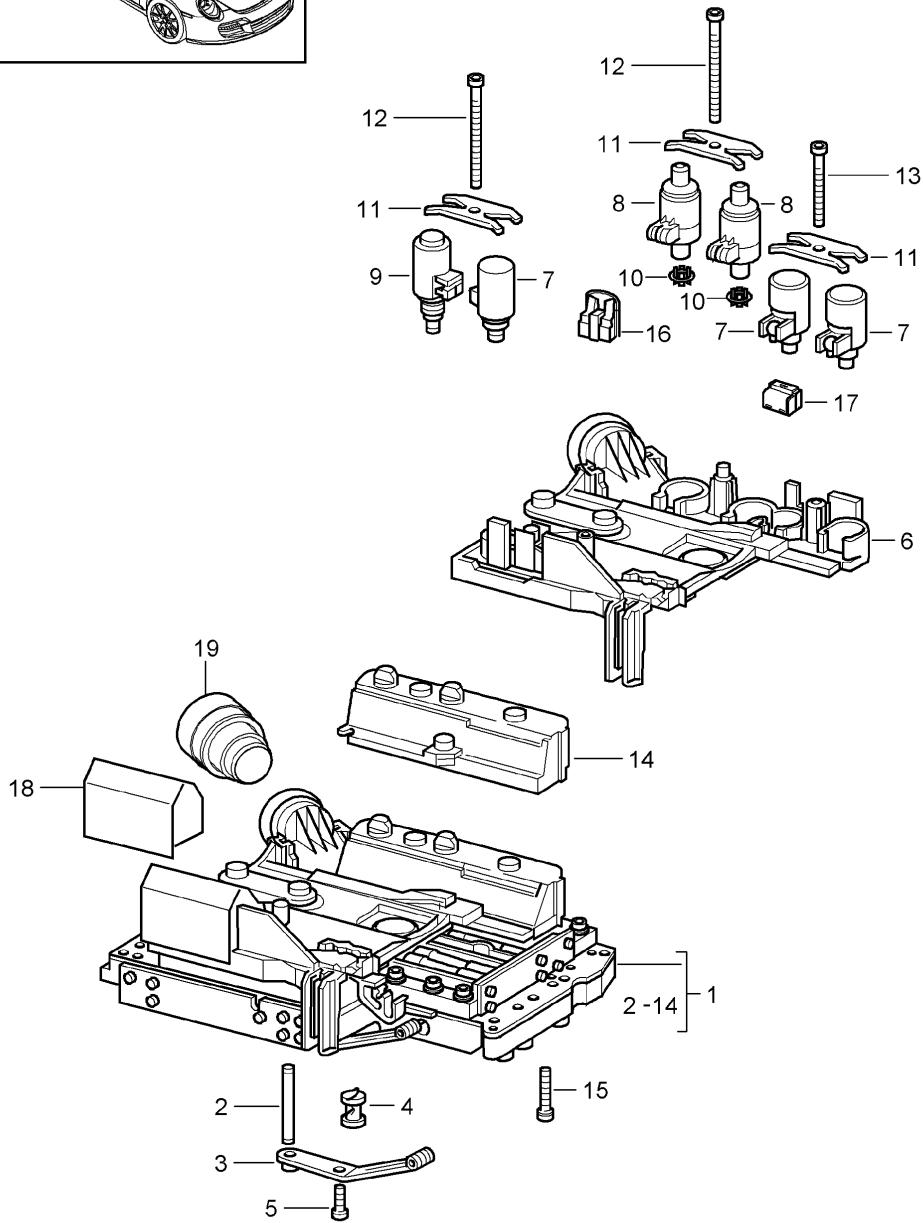

Model: 997T07

Model life 2007>>2009

Model: 997T07

Model life 2007>>2009

Pos	Part Number	Description	Remark	Qty	Model
		Tiptronic Switch unit Solenoid valve Pressure regulator			A97.50
1	722 270 020 6	Switch unit		1	
2	140 277 007 5	Pin		1	
3	140 270 017 8	Spring		1	
4	140 270 029 8	Filter		1	
5	170 990 012 0	Screw		1	
6	140 270 056 1	Cover plate		1	
6	140 270 086 1	Cover plate		1	
6	140 270 116 1	Cover plate		1	
7	240 270 028 9	Valve		3	
8	203 270 008 9	Solenoid valve		2	
9	140 277 043 5	Solenoid valve		1	
10	140 270 049 8	Filter		2	
11	140 276 000 3	Spring plate		3	
(11)	140 276 020 3	Spring plate		3	
12	140 277 107 1	Screw		2	
13	140 277 117 10	Screw		1	
14	140 271 078 2	Cover		1	
15	140 277 067 1	Screw		10	
16	240 271 008 2	Cap		2	
16	240 271 008 2 28	Cap		2	
17	240 271 018 2	Cap		3	
18	140 271 088 2	Cover		1	
19	000 043 207 28	Cable guide		1