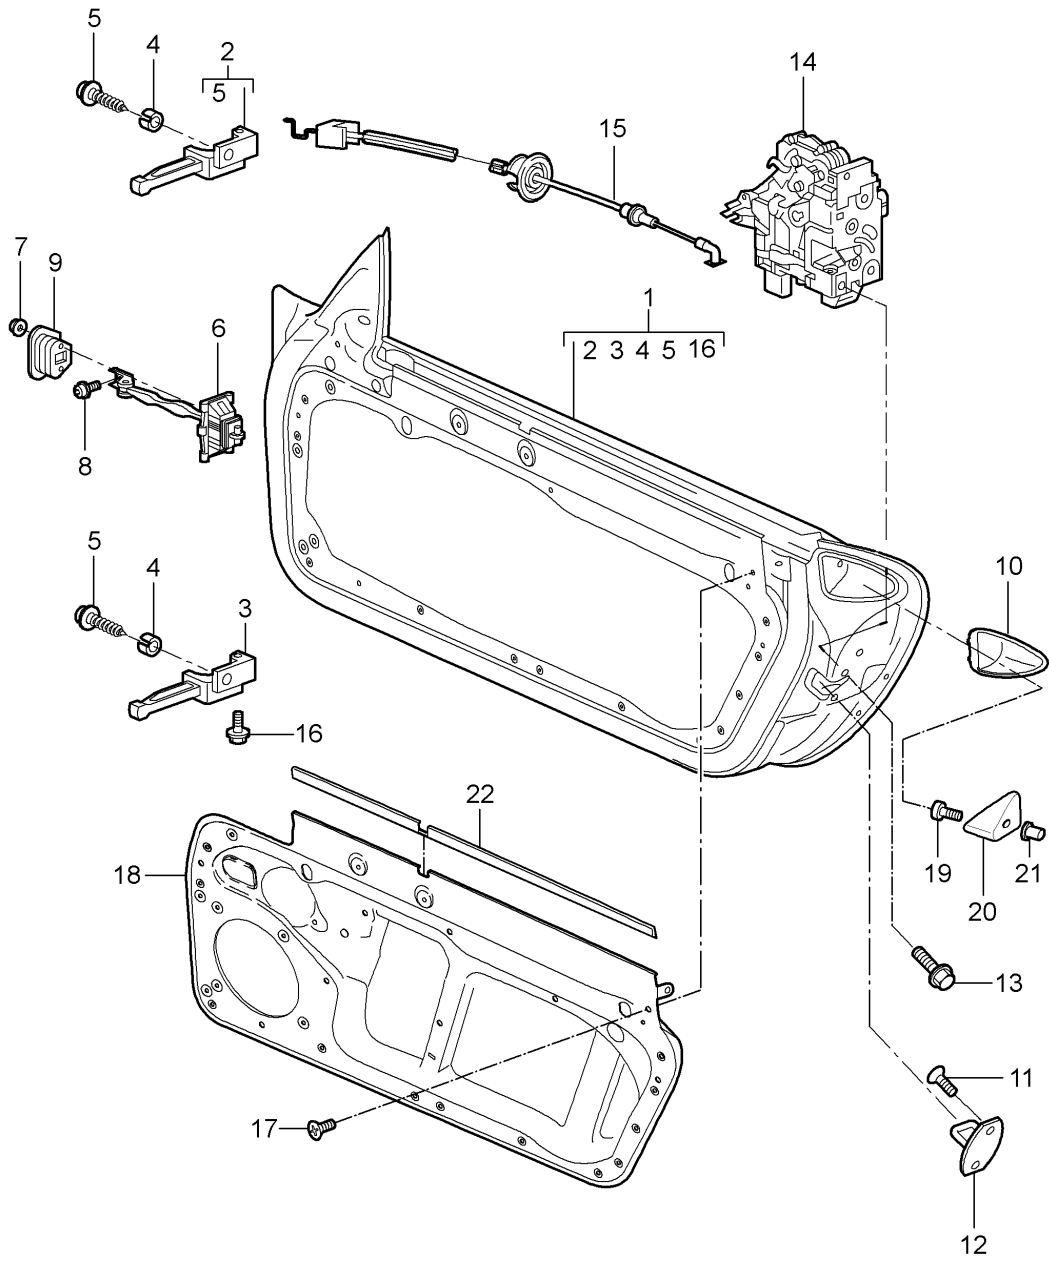

Model: 997T07 Model life 2007>>2009

Pos	Part Number	Description	Remark	Qty	Model
		Lid Rear And Rear spoiler			IXAF
1	997 512 221 03	Lid Prime coated		1	
-	000 043 204 38	Use also: Sealing material		1	
2	996 512 987 00	Adjusting screw		2	
		Lid			
3	997 512 611 01	Gasket		1	
4	997 512 551 00	Gas-pressure spring		1	
5	999 167 051 03	Ball pin		2	
6	997 512 151 02	Hinge	/L	1	
(6)	997 512 152 01	Hinge	/R	1	
7	900 378 214 01	Hexagon-head bolt M 6 X 18		4	
8	900 075 466 09	Combination screw M 6 X 16		6	
8	900 075 466 01	Combination screw M 6 X 16		6	
9	997 512 153 00	Stop Hinge		2	
10	997 512 213 01	Lock upper part		1	
11	999 073 378 02	Round head screw M 6 X 20		2	
12	997 110 171 00	Intake manifold Air cleaner	/L	1	COUPE
(12)	997 110 172 00	Intake manifold Air cleaner	/R	1	COUPE
(12)	997 110 171 03	Intake manifold Air cleaner	/L	1	CABRIO
(12)	997 110 172 03	Intake manifold Air cleaner	/R	1	CABRIO
13	999 507 499 40	Expansion rivet 5,0 X 11,5		2	
14	997 512 053 00	Lock lower part		1	
15	N 910 664 01	Combination screw M 6 X 40		2	
16	997 512 521 00	Cable Emergency operation		1	
17	900 116 002 03	Lock washer		1	
18	997 624 118 00	Actuator		1	
(18)	997 624 118 01	Actuator	09-	1	
-	997 612 916 00	Repair kit Wiring harness Actuator	-08	1	
19	997 624 056 02	Blower		1	
20	999 703 451 40	Rubber sleeve 9,0 X 14,0 X 1,5		4	
21	999 209 093 01	Spacer sleeve 7,0 X 1,0 X 12		4	
22	999 073 417 01	Oval-head screw M6 X 30		4	
23	997 512 471 01	Spoiler		1	
24	997 512 261 03	Rear spoiler		1	
25	997 512 977 01	Connecting piece	/L	1	
(25)	997 512 978 01	Connecting piece	/R	1	
26	900 119 126 02	Pan-head screw M 6 X 18		4	
27	900 249 055 09	Countersunk-head screw M 6 X 20		4	

Model: 997T07

Model life 2007>>2009