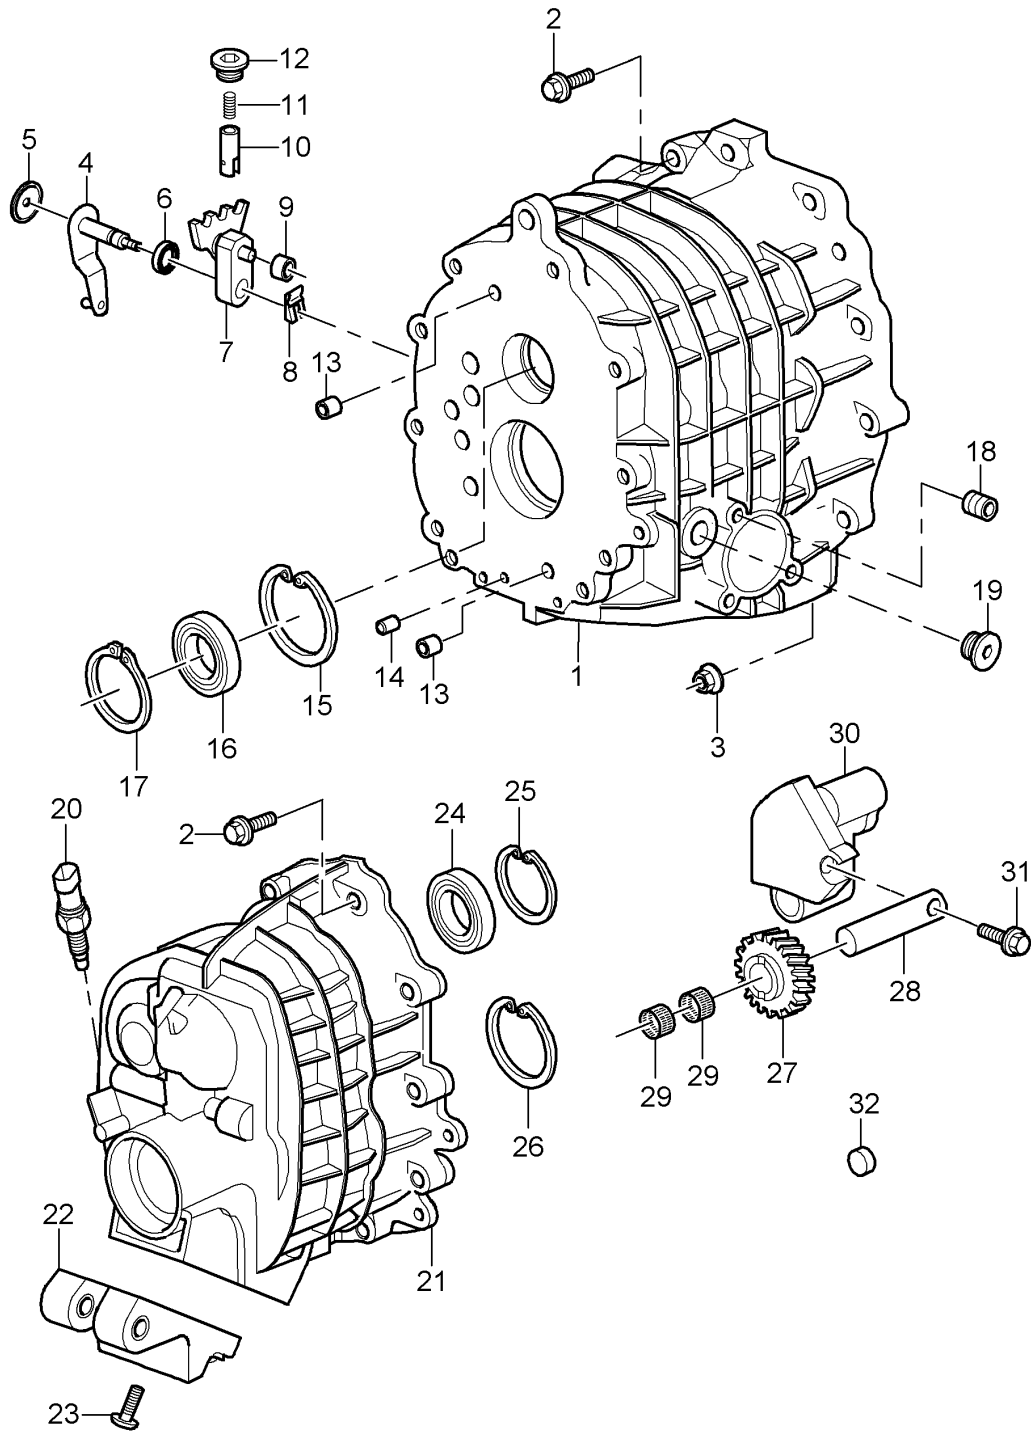

Model: 997T07

Model life 2007>>2009

Model: 997T07

Model life 2007>>2009

Pos	Part Number	Description	Remark	Qty	Model
		Gear housing Transmission cover			G97.88
1	996 301 102 9A	Gear housing		1	
2	900 378 281 01	Hexagon-head bolt M 8 X 35		20	
3	900 076 064 02	Hexagon nut M 8		2	
4	996 303 031 9A	Gearshift lever		1	
5	986 424 133 00	Washer		1	
6	996 303 517 01	Shaft sealing ring 15 X 21 X 7		1	
(6)	996 303 517 00	Shaft sealing ring 15 X 21 X 7		1	
7	996 303 033 00	Shift segment		1	
8	996 303 383 00	Lock		1	
9	996 303 303 00	Roller 20 X 8 X 8		1	
10	996 303 035 00	Bolt		1	
11	996 303 235 00	Compression spring		1	
12	900 908 021 01	Screw plug M 18 X 1,5		1	
13	996 303 515 00	Bush 15 X 17 X 12		2	
14	900 012 144 00	Straight pin A 12,0 X 14		2	
15	999 152 031 01	Circlip SB 68 X 1,50		1	
16	999 110 181 00	Cylindrical-roller bearing 30 X 62 X 16		1	
17	900 111 001 00	Circlip SP 62		1	
18	999 504 004 00	Threaded insert M 8 X 16		3	
19	N 910 597 01	Screw plug M 22 x 1,5		1	
20	996 606 133 00	Switch		1	
21	996 301 301 9A	Back-up light Transmission cover Rear		1	
22	722 260 006 2	Bearing		1	
23	999 073 095 01	Transmission cover Round head screw M 8 X 30		4	
24	999 110 194 01	Cylindrical-roller bearing 25 X 52 X 15		1	
25	999 152 062 01	Circlip SB 52 X 1,5		1	
26	999 152 024 01	Circlip SB 62 X 1,5		1	
27		Reverse idler gear See illustrations 3/03/01		1	
28	996 302 228 50	Bolt		1	
29	996 302 224 00	Reverse idler gear Needle cage 20 X 26 X 17		2	
(30)	996 302 225 51	Segment		1	
31	900 378 150 01	Hexagon-head bolt M 8 X 55		1	
32	999 501 023 30	Stopper 6,7		1	
33	996 303 523 01	Bearing sleeve 13X15X10		2