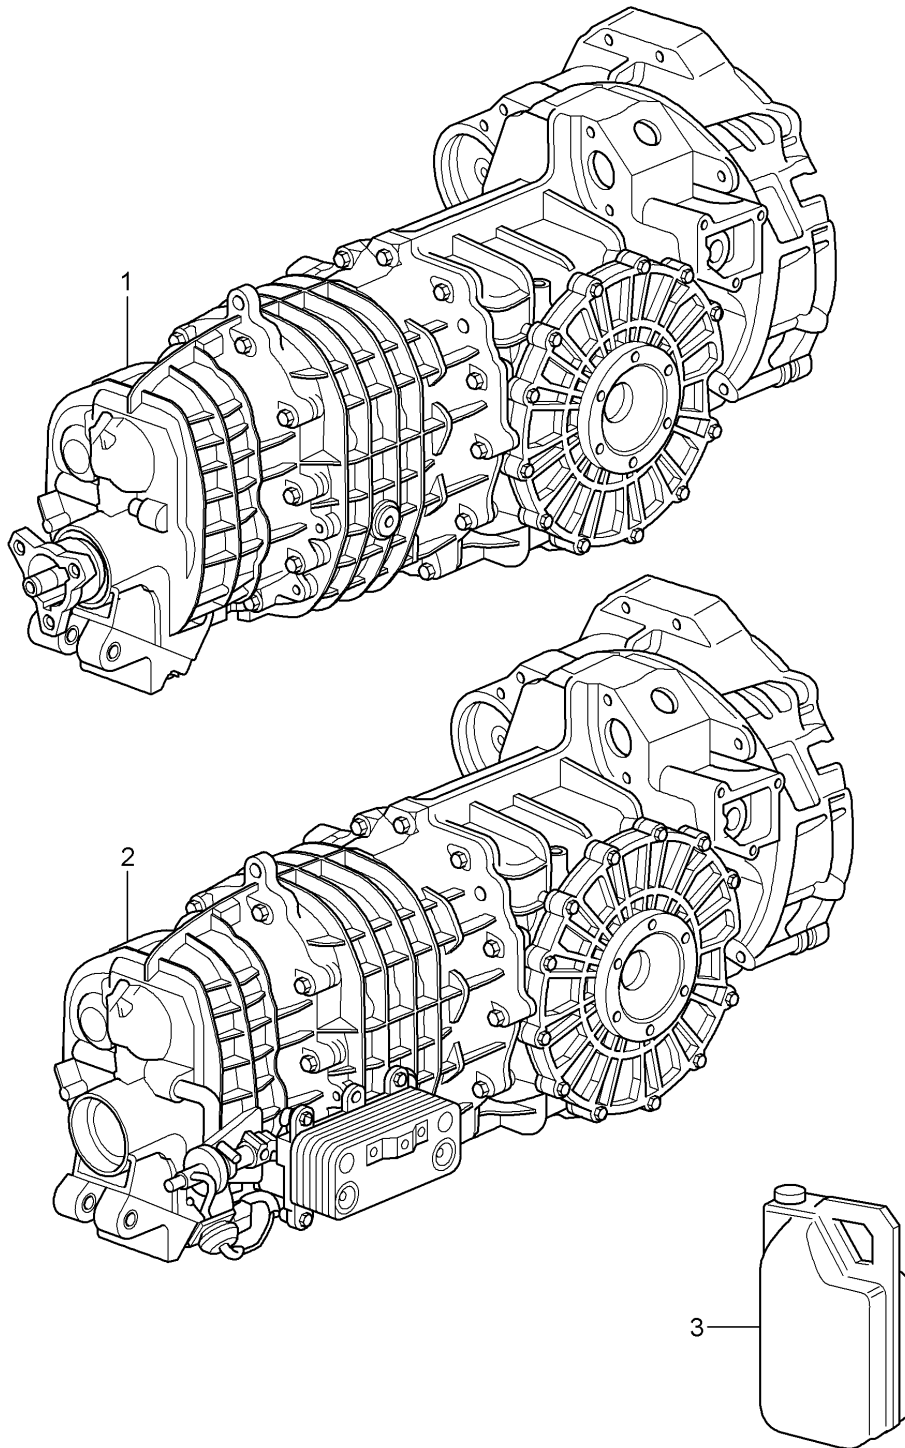

Model: 997T07

Model life 2007>>2009

Model: 997T07

Model life 2007>>2009

Pos	Part Number	Description	Remark	Qty	Model
1	997 300 010 50	Replacement transmission Ready for installation Manual transmission without Limited-slip differential	08-	1	G97.50 G97.88 G97.50 I219
1	997 300 010 1X	Manual transmission without Limited-slip differential		1	G97.50 I219
1	997 300 020 50	Manual transmission with Limited-slip differential		1	G97.50 I220
1	997 300 020 1X	Manual transmission with Limited-slip differential		1	G97.50 I220
2	997 300 020 80	Manual transmission with Limited-slip differential	08-	1	G97.88 I220
2	997 300 020 BX	Manual transmission with Limited-slip differential	08-	1	G97.88 I220
3	000 043 204 20	Transmission oil MOBILUBE PTX 75 W 90 Container 20 LTR.		X