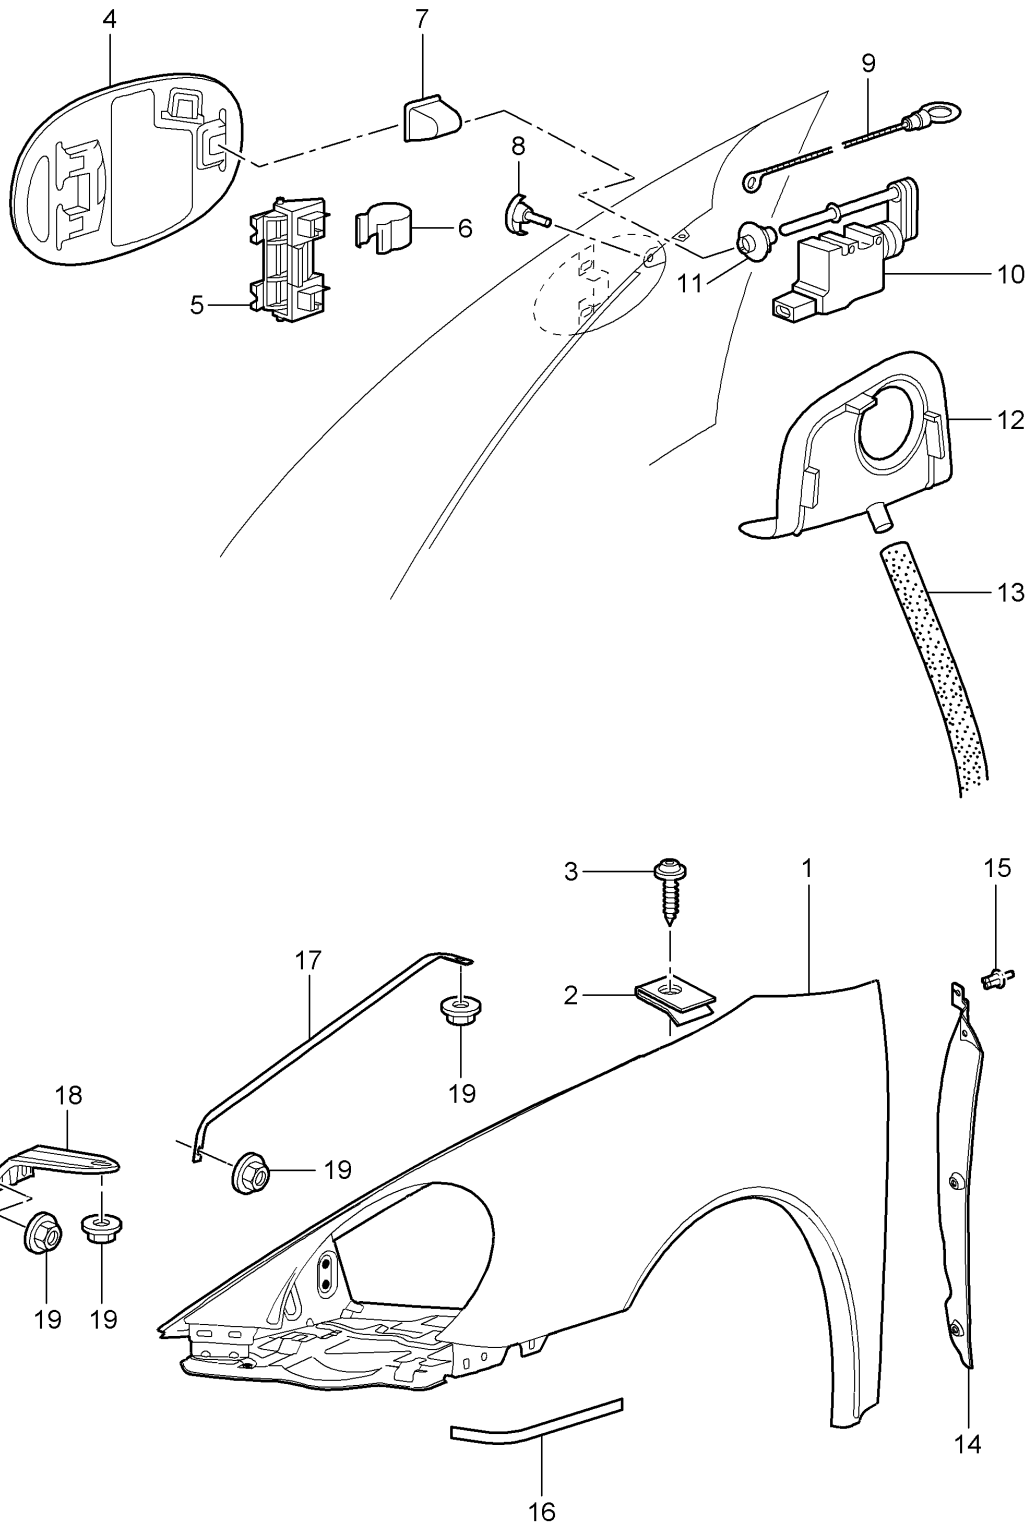

Model: 997T07

Model life 2007>>2009

Model: 997T07 Model life 2007>>2009

Pos	Part Number	Description	Remark	Qty	Model
1	997 503 031 00	Wing		1	
	997 503 031 00 GRV	Wing	/L	1	
(1)	997 503 032 02	Prime coated		1	
	997 503 032 02 GRV	Wing	/R	1	
	997 503 032 02 GRV	Prime coated		1	
2	999 507 003 01	Speed nut		22	
		ST 6,3			
3	999 073 128 02	Tapping screw		22	
		ST 6,3 X 14			
4	997 504 134 00	Fuel filler flap		1	
	997 504 134 00 GRV	Prime coated		1	
5	996 201 063 00	Hinge		1	
6	997 504 711 00	Spring		1	
7	996 201 423 00	Cap		1	
8	997 504 888 01	Rubber stop		1	
9	996 201 493 00	Emergency operation		1	
10	997 624 113 00	Actuator		1	
11	997 624 505 00	Guide rose		1	
12	997 201 667 00	Sleeve		1	
13	996 201 153 00	Hose		1	
14	997 504 641 02	Cover	/L	1	
	997 504 641 02 01C	Black		1	
(14)	997 504 642 02	Cover	/R	1	
	997 504 642 02 01C	Black		1	
15	999 591 712 40	Expansion rivet		6	
		A 6,0 X 12,0			
16	997 504 531 00	Protective film	/L	1	
(16)	997 504 532 00	Protective film	/R	1	
17	997 504 441 00	Strut		2	
	997 504 441 00 GRV	Prime coated		2	
18	997 504 555 00	Bracket		2	
	997 504 555 00 GRV	Prime coated		2	
19	999 076 066 09	Hexagon nut		10	
		M 6