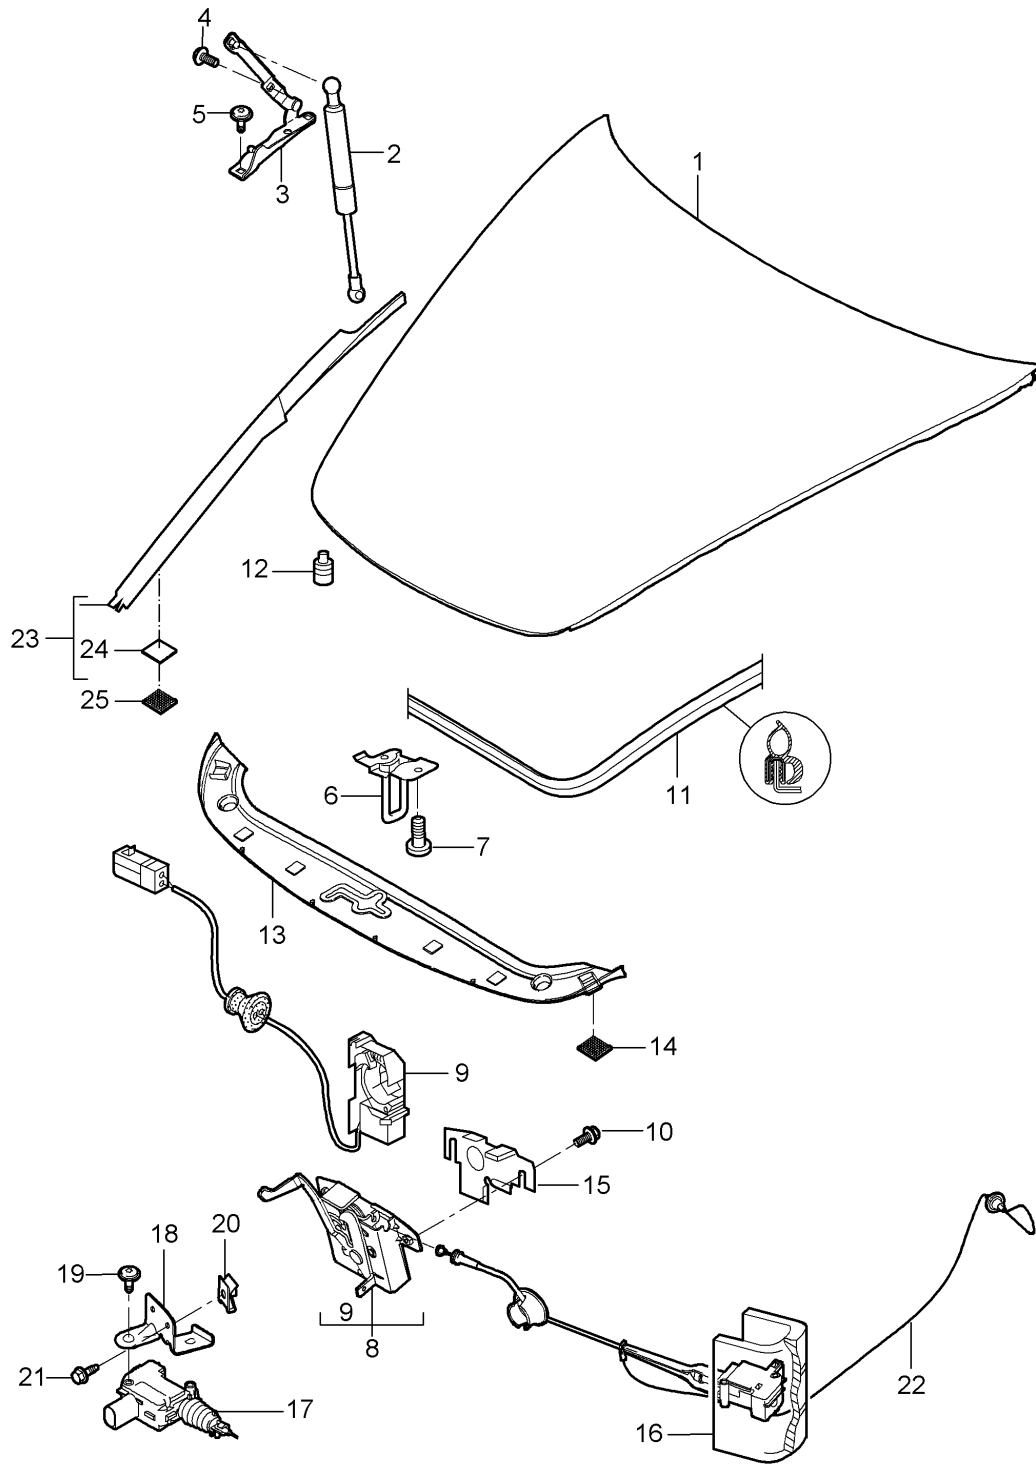

Model: 997T07

Model life 2007>>2009

Model: 997T07 Model life 2007>>2009

Pos	Part Number	Description	Remark	Qty	Model
		Lid Front			
1	997 511 011 00	Lid		1	
	997 511 011 00 GRV	Prime coated			
2	997 511 551 01	Gas-pressure spring		2	
3	997 511 151 01	Hinge	/L	1	
(3)	997 511 152 01	Hinge	/R	1	
4	999 073 357 09	Oval-head screw M 6 X 12		4	
5	999 073 348 09	Oval-head screw M 6 X 20		4	
6	997 511 051 00	Lock upper part		1	
7	999 073 378 02	Round head screw M 6 X 20		2	
8	997 511 053 00	Lock lower part		1	
9	997 613 206 00	Microswitch		1	
10	900 075 466 09	Combination screw M 6 X 16		2	
11	997 511 611 00	Gasket		1	
12	999 703 140 41	Rubber buffer		2	
13	997 504 811 03	Trim cover		1	
	997 504 811 03 FMT	Satin black			
14	999 902 049 40	Velcro fastener		4	
15	996 511 653 00	Cover		1	
16	997 511 117 00	Actuator		1	
17	996 624 119 01	Actuator Emergency operation		1	I553
18	997 511 489 01	Bracket Actuator		1	I553
(18)	997 511 191 00	Bracket Actuator		1	GT2 I553
19	999 919 188 09	Oval-head screw 5,0 X 30		2	I553
20	999 591 882 02	Speed nut M 6		2	I553
20	999 591 882 01	Speed nut M 6		2	
21	900 075 466 09	Combination screw M 6 X 16		2	
22	997 511 085 00	Cable Luggage compartment		1	I553
(22)	997 511 085 01	Cable Luggage compartment		1	GT2 I553
(23)	997 572 465 02	Trim cover	/L	1	
	997 572 465 02 02A	Wing Black			
23	997 572 466 02	Trim cover	/R	1	
	997 572 466 02 02A	Wing Black			
24	999 902 052 40	Velcro fastener Cover 20 X 20		4	
25	999 902 051 40	Velcro fastener Wing 20 X 20		4