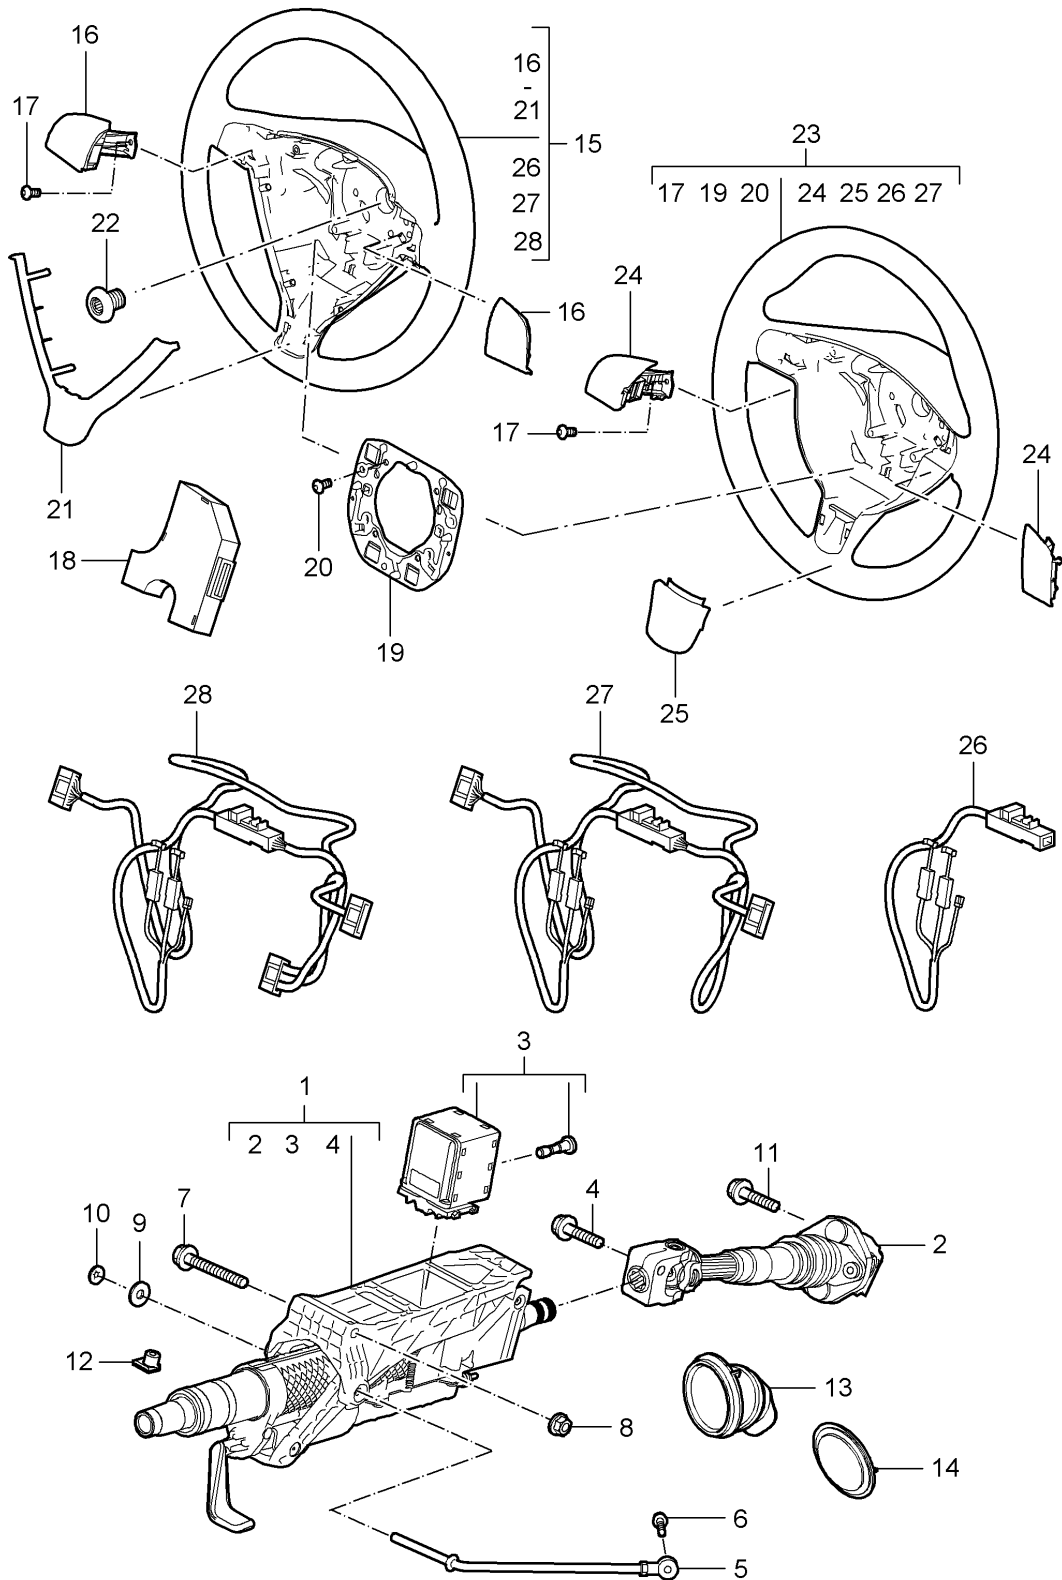

Model: 997T07

Model life 2007>>2009

Pos	Part Number	Description	Remark	Qty	Model
20	997 347 747 51	See technical manual Group 4 Nr.4898 Support		1	
21	999 073 104 01	See technical manual Group 4 Nr.4898 Torx screw M 8 X 16		1	
-	000 043 203 33	See technical manual Group 4 Nr.4898 Pentosin 1000 ML		X	
22	999 702 020 50	Rubber sleeve 8,0X12,0X2,5		1	

Model: 997T07

Model life 2007>>2009