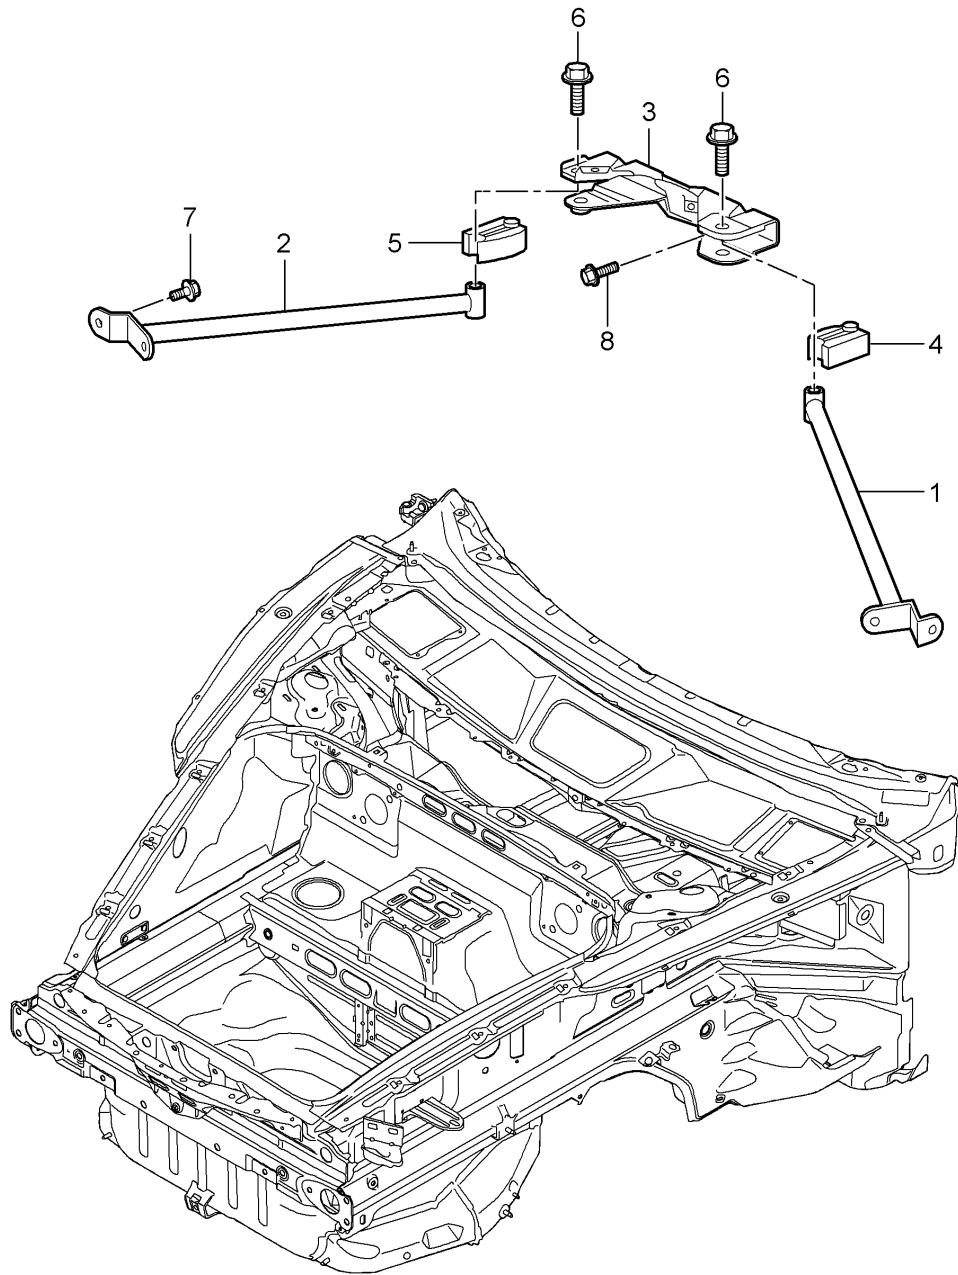

Model: 997T07

Model life 2007>>2009

Model: 997T07

Model life 2007>>2009

Pos	Part Number	Description	Remark	Qty	Model
1	996 504 233 01	Dome strut	/L	1	
2	996 504 234 01	Dome strut	/R	1	
3	997 504 359 00	Bracket		1	
4	996 504 633 00	Filler piece	/L	1	
5	996 504 634 00	Filler piece	/R	1	
6	900 378 100 09	Hexagon-head bolt AM 10 X 45		2	
7	900 075 010 09	Hexagon-head bolt M 6 X 12		4	
8	900 378 173 01	Hexagon-head bolt M 6 X 20		4