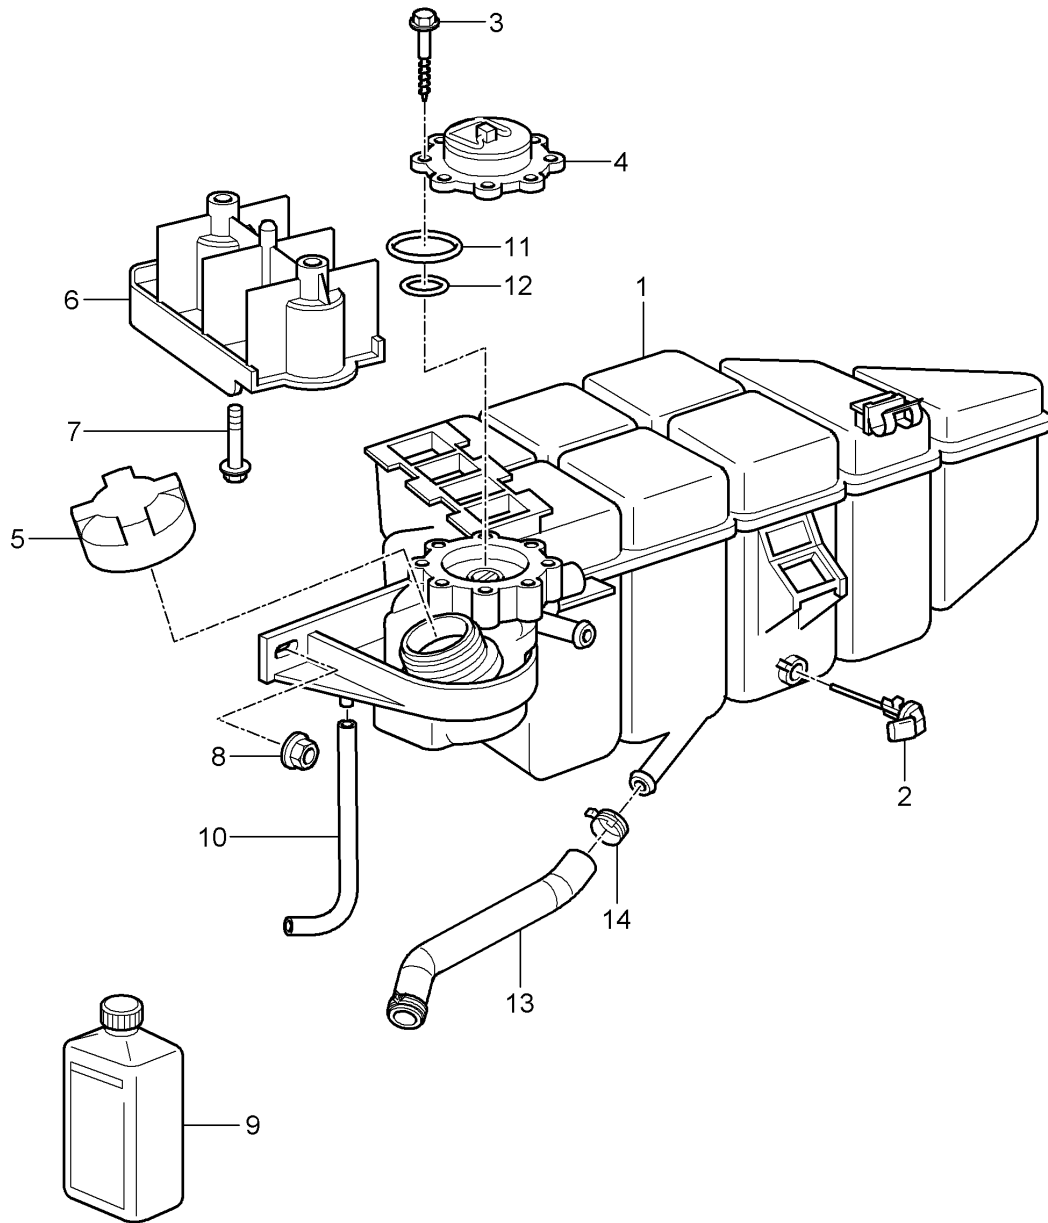

Model: 997T07

Model life 2007>>2009

Model: 997T07

Model life 2007>>2009

Pos	Part Number	Description	Remark	Qty	Model
1	996 106 157 03	Water cooling 4 Water reservoir		1	
2	997 641 503 00	Switch		1	
3	999 919 058 02	Hexagon-head bolt 5,0 X 40		8	
4	996 106 347 02	Bleeder valve		1	
5	996 106 447 01	Lid See technical manual Group 1 Nr.190101		1	
6	996 106 405 52	Support		1	
7	900 378 141 09	Hexagon-head bolt M 6 X 35		2	
8	999 076 071 02	Hexagon nut M 6		1	
9	000 043 301 03	Antifreeze 1 LTR. Container		X	
(9)	000 043 301 05	Antifreeze 1 GALLON Container		X	
(9)	000 043 301 04	Antifreeze 20 LTR. Container		X	
10	996 106 297 04	Overflow hose		1	
10	996 106 297 05	Overflow hose		1	
11	999 707 370 40	O-ring 47 X 4		1	
12	999 707 371 40	O-ring 17 X 4		1	
13	997 106 350 00	Water hose		1	
14	999 512 660 09	Hose clamp 29 X 12		1