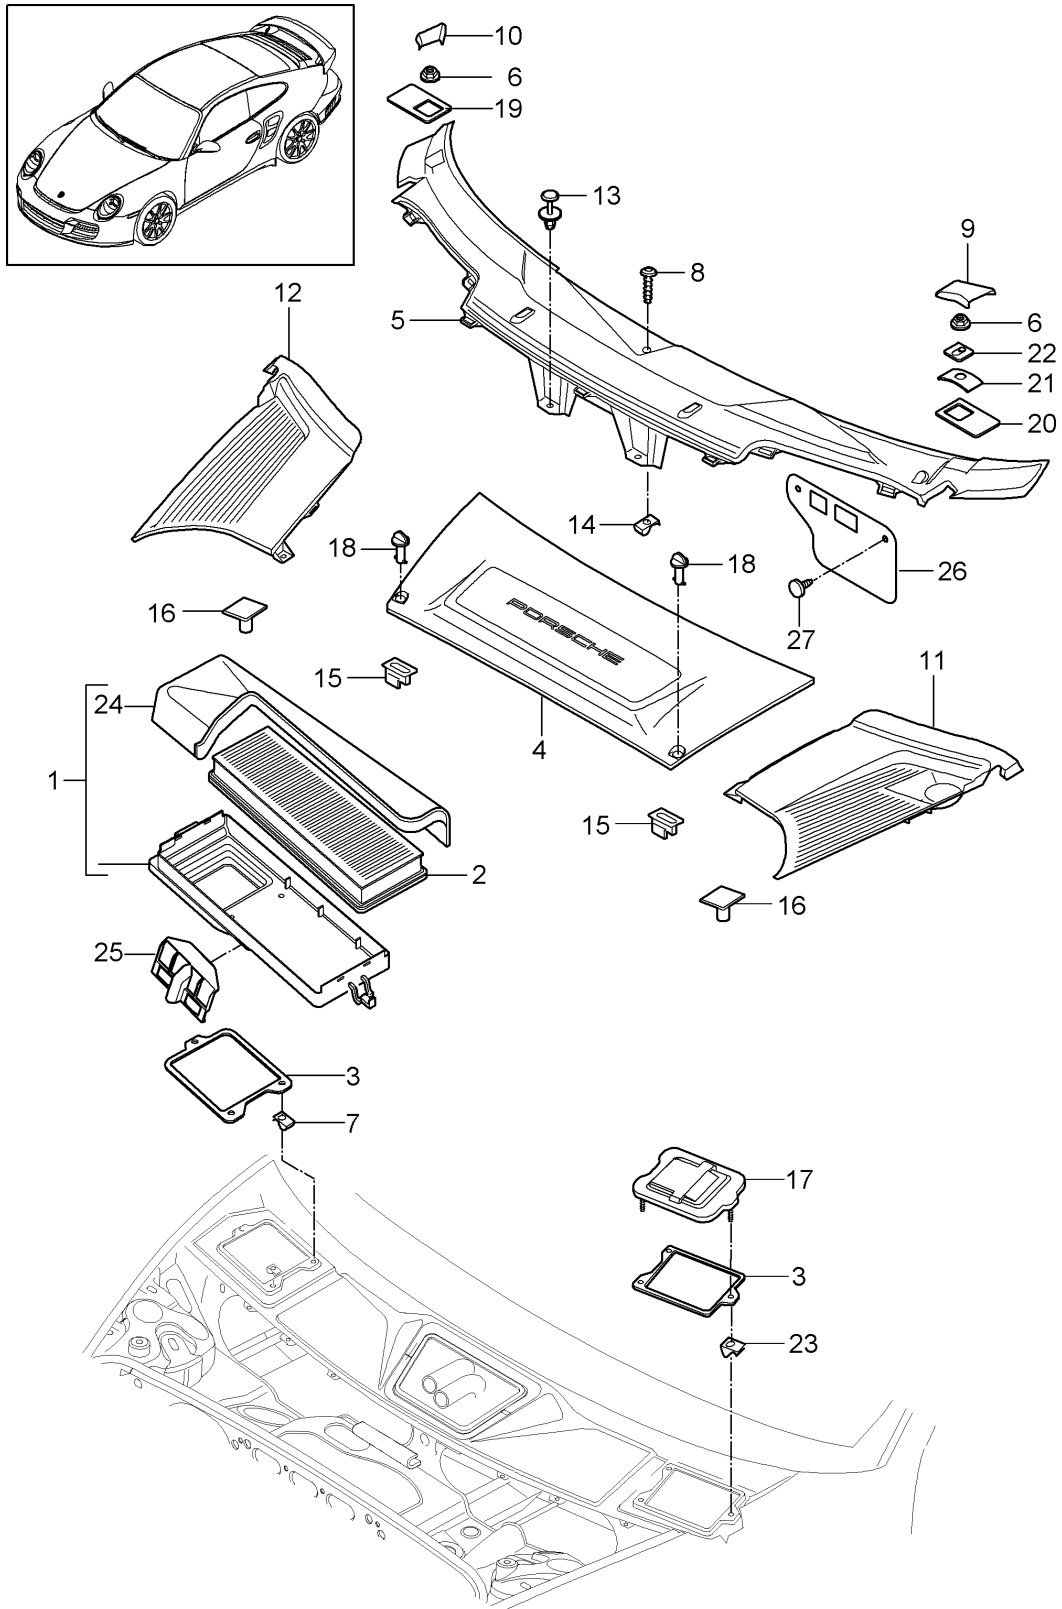

Model: 997T07

Model life 2007>>2009

Model: 997T07 Model life 2007>>2009

Pos	Part Number	Description	Remark	Qty	Model
		Particle filter			
		Cowl panel covering			
1	997 572 019 04	Housing	/LL	1	I098
2	997 571 219 01	Particle filter		1	
3	997 572 221 00	Gasket		1	
4	997 572 567 04	Cover		1	
	997 572 567 04 FMT	Black			
		Battery			
(4)	997 572 729 02	Cover	/LL	1	I098
5	997 572 563 08	Cover	/LL	1	I098
		Cowl			
	997 572 563 08 FMT	Black			
6	999 076 071 02	Hexagon nut		2	
		M6			
7	999 507 348 01	Speed nut		3	
8	N 906 487 02	Tapping screw		1	
9	997 572 569 04	Cap	/L	2	I098
	997 572 569 04 FMT	Black			
10	997 572 570 04	Cap	/R	1	I098
	997 572 570 04 FMT	Black			
11	997 572 361 06	Cover	/L	1	
	997 572 361 06 02A	Black			
11	997 572 361 07	Cover	/L	1	
	997 572 361 07 02A	Black			
12	997 572 362 07	Cover	/R	1	
	997 572 362 07 02A	Black			
12	997 572 362 08	Cover	/R	1	
	997 572 362 08 02A	Black			
13	999 507 497 40	Expansion rivet		2	
		8 X 14			
14	999 507 834 41	Expander nut		1	
		ST 4,8			
15	999 590 046 40	Disc cam		2	
16	999 902 046 40	Catch		1	
17	997 572 419 02	Lid	07	2	
17	997 572 419 03	Lid	08	2	
18	997 572 867 00	Locking bolt		2	
	997 572 867 00 02A	Black			
19	997 572 842 00	Pressure plate	-08	1	
		Passenger's side			
19	997 572 842 01	Pressure plate	/LL /R 09-	1	I098
		Passenger's side			
20	997 572 841 00	Pressure plate		1	
		Driver's side			
21	997 572 837 00	Spring plate		1	
		Driver's side			
22	997 572 533 00	Retainer plate		1	
		Driver's side			
23	999 591 855 02	Speed nut		3	
24	997 572 729 02	Cover	/LL	1	I098
		Particle filter			
25	997 572 862 01	Support		1	
26	997 572 763 00	Cover		1	
27	999 703 432 40	Stopper		2	
		8,0			
		12,2 X 25