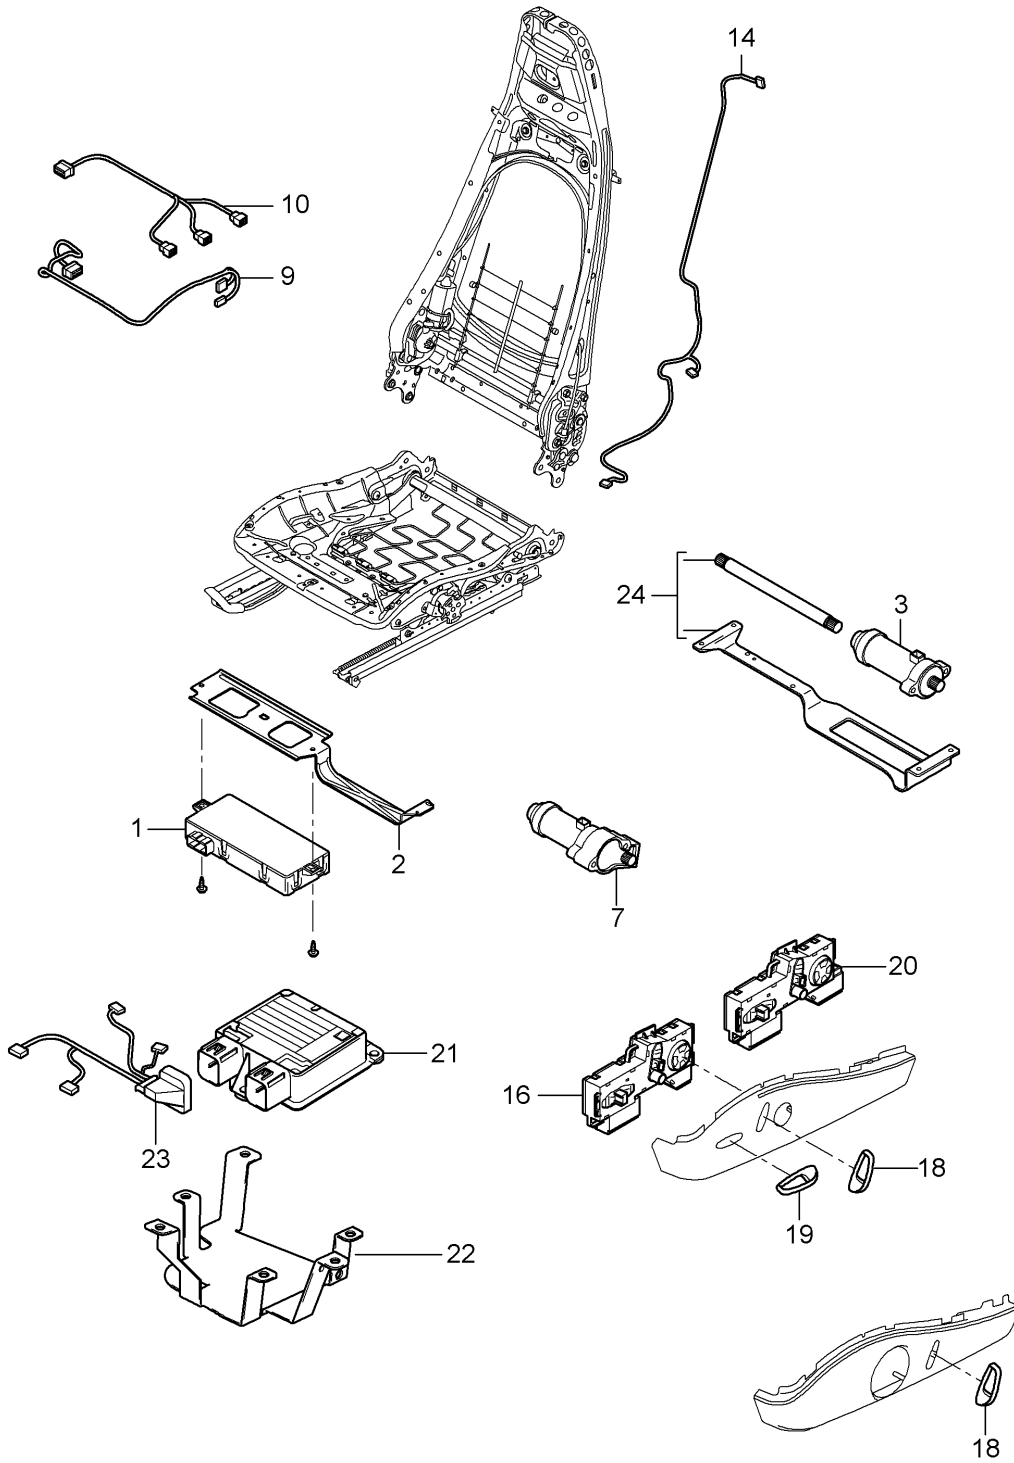

Model: 997T07

Model life 2007>>2009

Model: 997T07 Model life 2007>>2009

Pos	Part Number	Description	Remark	Qty	Model
1	997 618 537 07	Wiring harnesses Switch Control unit Electric motor Comfort seat Control unit		1	I537/538
2	997 521 643 00	Seating position control Support Control unit		1	I537/538
3	997 624 332 00	Seating position control Electric motor Seat adjuster Lengthways Memory		1	I537/538
(3)		Electric motor Seat adjuster Height adjustment Memory		1	I537/538
7	997 624 333 00	Electric motor Seat adjuster Tilt angle with Memory		1	I537/538
9	997 612 684 00	Wiring harness Seat adjuster Memory		1	I537/538
10	997 612 690 00	Wiring harness Lengthways Height adjustment Memory		1	I537/538
14	997 612 687 00	Wiring harness Lumbar Backrest Memory		1	I437/438 I537/538
16	997 613 721 01	Switch Seat adjuster Memory switch	/L	1	I377/437/537
(16)	997 613 721 01 V05 997 613 722 01	Galvano silver Switch Seat adjuster Memory switch	/R	1	I378/438/538
18	997 613 722 01 V05 997 521 631 01 997 521 631 01 V05	Galvano silver Control button Galvano silver		1	I437/438
19	997 521 633 02 997 521 633 02 V05	Control button Galvano silver		1	I437/438
20	997 613 717 01	Switch Seat adjuster without Memory	/L	1	I377/437
(20)	997 613 717 01 V05 997 613 718 01	Galvano silver Switch Seat adjuster without Memory	/R	1	I378/438
(21)	997 613 718 01 V05 997 618 233 05	Galvano silver Control unit Seat occupancy detection		1	I438/560
(22)	997 521 646 00	Support Control unit Seat occupancy detection		1	I438/560
23	997 612 688 00	Wiring harness Seat occupancy detection		1	I438/560