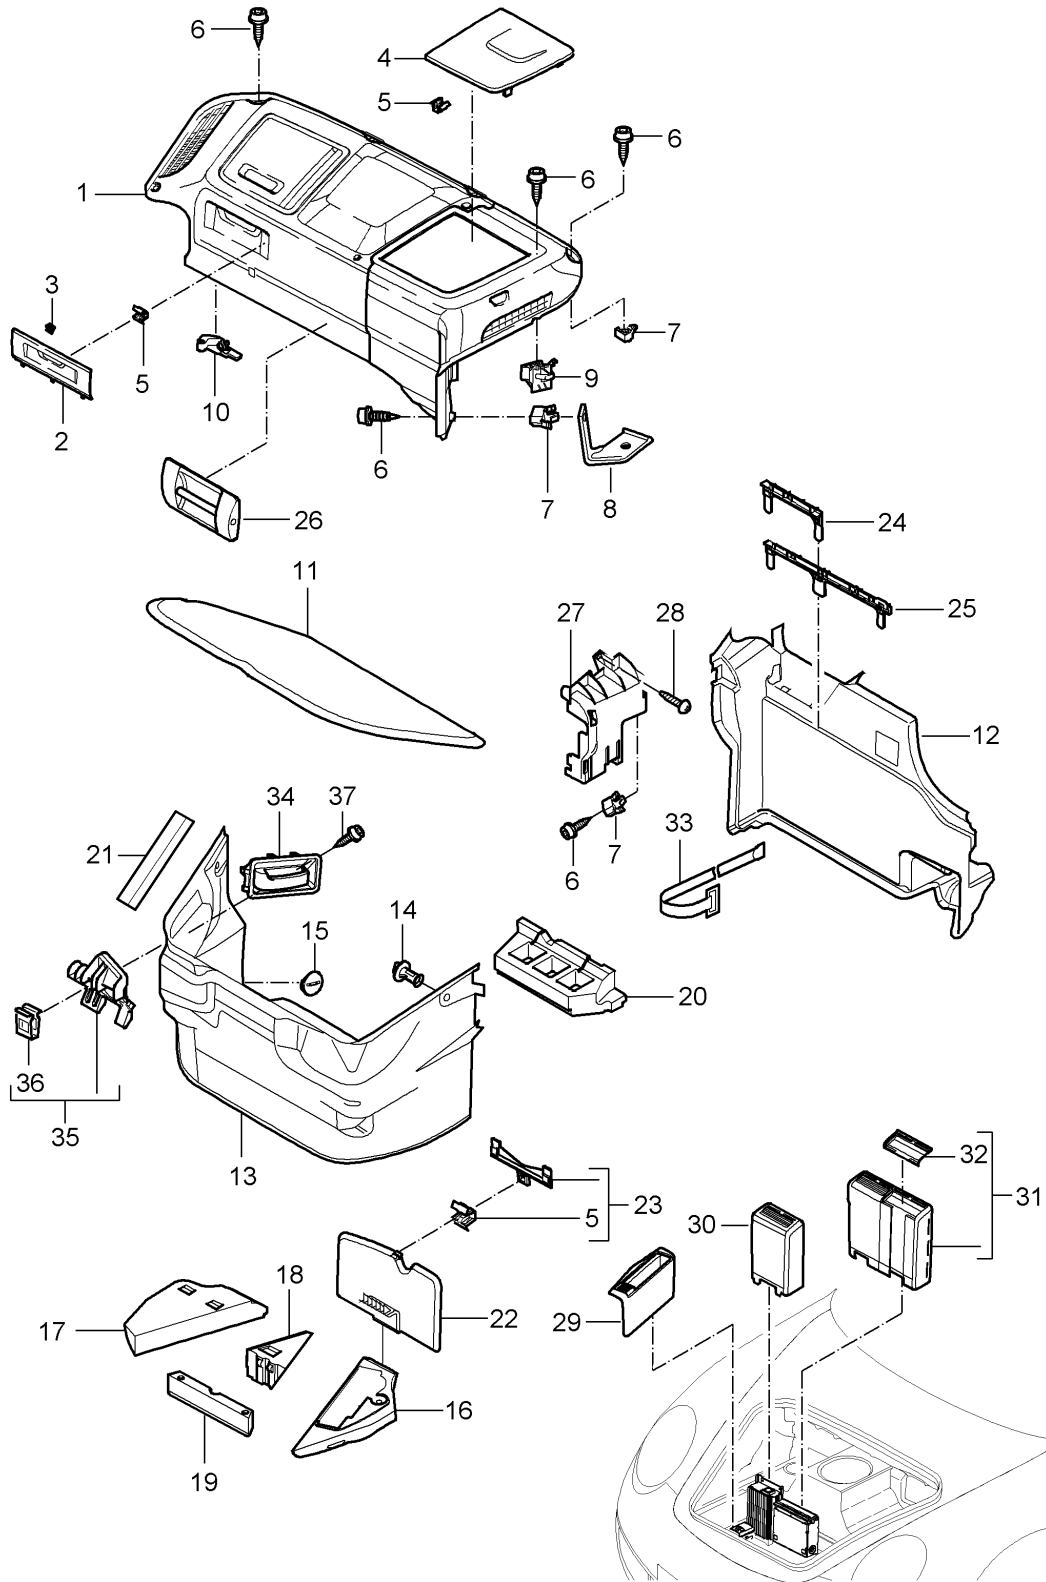

Model: 997T07

Model life 2007>>2009

Model: 997T07 Model life 2007>>2009

Pos	Part Number	Description	Remark	Qty	Model
1	997 551 630 00	Luggage compartment Lining	-08 /LL	1	I098
2	997 551 630 00 FMU 997 551 304 00	Luggage compartment Black/black Lid	/LL	1	I098
3	997 551 304 00 02A 997 551 817 00	Lining Lower Black Support	/LL	2	I098
4	997 551 309 00	Hinge Lid	/LL	1	I098
5	997 551 309 00 02A 999 507 552 01	Brake booster Black Spring clamp		X	
6	999 073 048 02	9 X 13/3,0 Tapping screw		X	
7	999 507 734 40	ST 3,5 X 13 Support		X	
8	997 551 771 02	ST 3,5 Support		1	
9	999 507 512 40	Lining Luggage compartment Support		X	
10	997 551 772 02	ST 3,5 Support		1	
(11)	997 551 351 01	Lining Cover		1	TURBO I664/692
(11)	997 551 351 01 A31 997 551 351 02	Tool Carpet Black Cover		1	I664
(11)	997 551 351 02 A31 997 551 351 03	Tool Carpet Black Cover		1	TURBO I664/670/672 I692
(11)	997 551 351 03 A31 997 551 351 05	Tool Carpet Black Cover		1	TURBO I664/670/672
(11)	997 551 351 05 A31 997 551 351 05	Tool Carpet Black Cover	08-	1	GT2 I664/672
12	997 551 351 05 A31 997 551 051 19	Tool Carpet Black Lining	08-	1	GT2 I441/664
(12)	997 551 051 19 A31 997 551 051 20	Bulkhead Carpet Black Lining		1	TURBO I476/664
(12)	997 551 051 20 A31 997 551 051 20	Bulkhead Carpet Black Lining	08-	1	GT2 I490/664/680