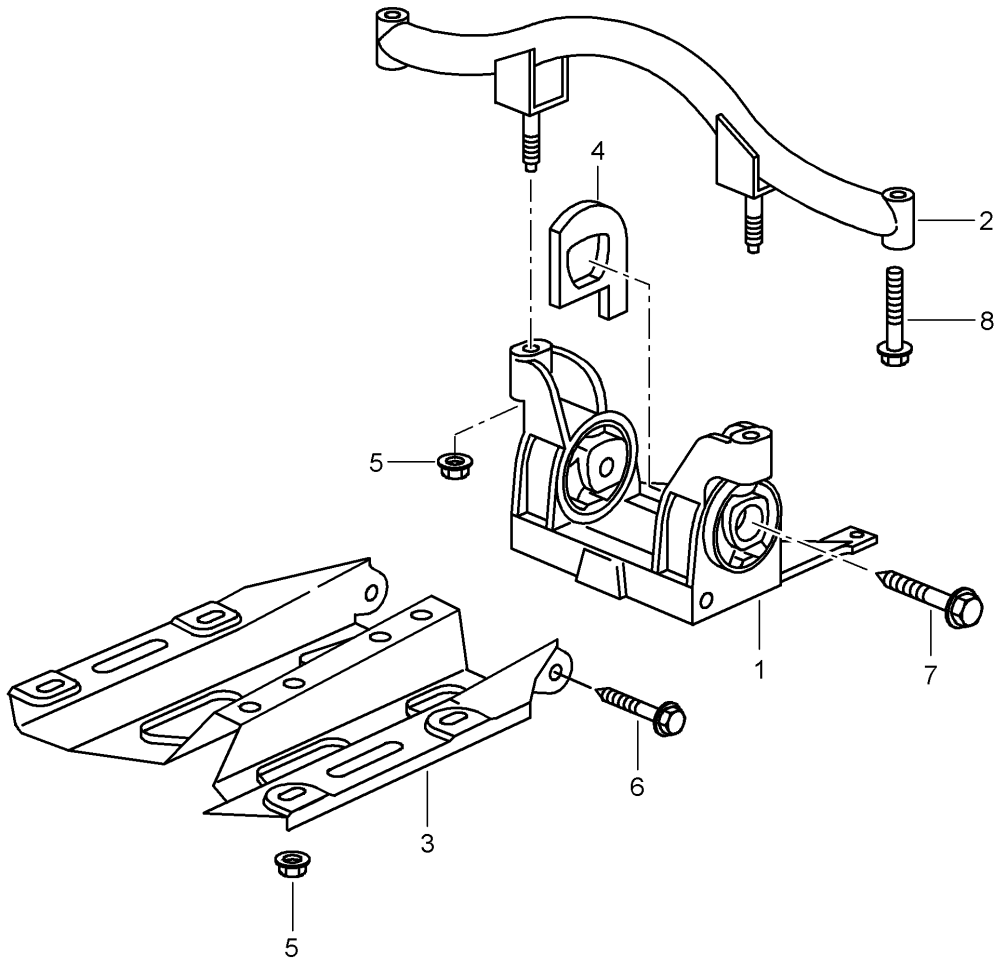

Model: 997T07

Model life 2007>>2009

Model: 997T07

Model life 2007>>2009

Pos	Part Number	Description	Remark	Qty	Model
		Transmission suspension			G97.50
1	996 375 033 03	Transmission carrier		1	
2	996 375 317 06	Bracket Upper		1	
3	996 375 015 00	Side member		1	
4	996 375 259 08	Stop		2	
5	900 378 167 09	Hexagon-head bolt M 10 X 110		2	
5	999 061 106 09	Stud M 10 X 83		2	
6	900 380 008 09	Hexagon nut M 10		2	
(6)	999 076 053 09	Hexagon nut M 10		6	
7	999 072 010 09	Hexagon-head bolt M 12 X 1,5 X 100		2	
8	999 072 008 09	Hexagon-head bolt M 12 X 1,5 X 70		3	
8	999 072 008 01	Hexagon-head bolt M 12 X 1,5 X 70		3	
9	900 378 061 09	Hexagon-head bolt M 12 X 1,5 X 50		1	
10	900 378 076 09	Hexagon-head bolt M 10 X 50		1	
11	900 377 011 09	Hexagon nut M 10		1