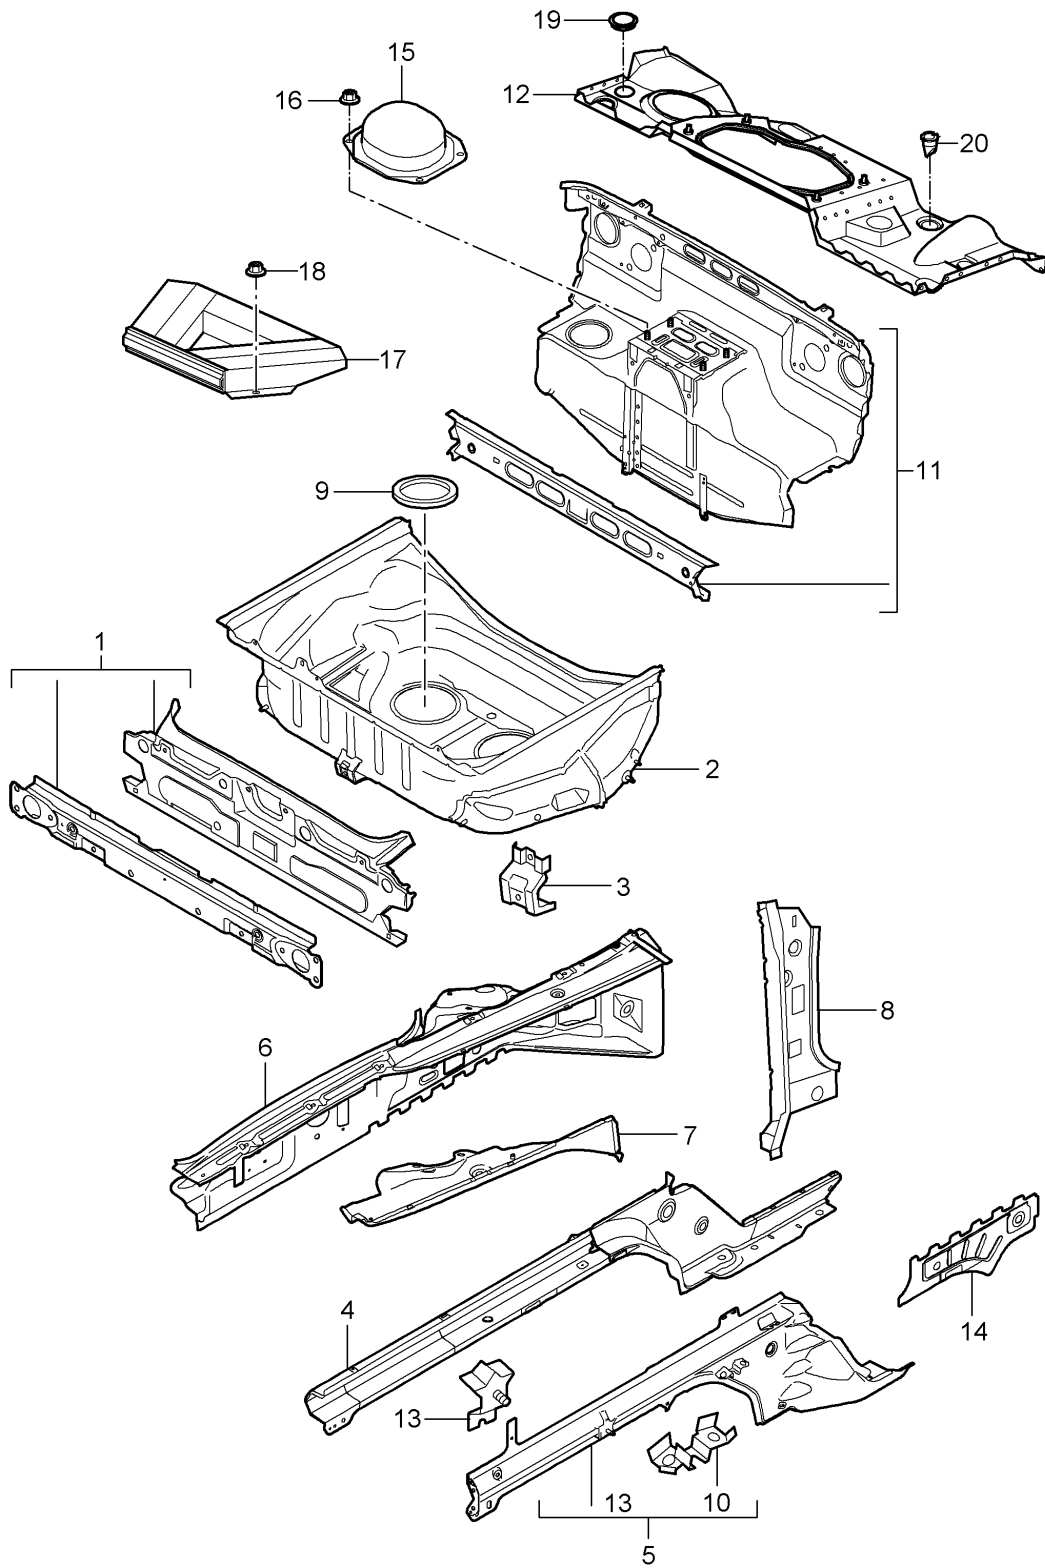

Model: 997T07

Model life 2007>>2009

Model: 997T07 Model life 2007>>2009

Pos	Part Number	Description	Remark	Qty	Model
		Body front section			
		Single parts			
1	997 501 931 00	Terminal piece		1	
	997 501 931 00 GRV	Prime coated			
2	997 501 979 01	Spare-wheel well	/LL	1	I098
	997 501 979 01 GRV	Prime coated			
(2)	997 501 979 00	Spare-wheel well		1	GT2
	997 501 979 00 GRV	Prime coated			
-	997 501 403 00	Insert		1	
		Spare-wheel well			
	997 501 403 00 GRV	Prime coated			
3	996 501 621 00	Support		3	
	996 501 621 00 GRV	Prime coated			
4	997 501 305 01	Side member	/L	1	
	997 501 305 01 GRV	Prime coated			
(4)	997 501 306 01	Side member	/R	1	
	997 501 306 01 GRV	Prime coated			
5	997 501 915 01	Side member	/L	1	
	997 501 915 01 GRV	Prime coated			
(5)	997 501 916 01	Side member	/R	1	
	997 501 916 01 GRV	Prime coated			
6	997 501 935 00	Wheel housing	/L	1	
	997 501 935 00 GRV	Prime coated			
(6)	997 501 936 01	Wheel housing	/R	1	
	997 501 936 01 GRV	Prime coated			
7	997 501 945 00	Lower part	/L	1	
	997 501 945 00 GRV	Prime coated			
(7)	997 501 946 01	Lower part	/R	1	
	997 501 946 01 GRV	Prime coated			
8	997 501 937 00	Hinge pillar	/L	1	
	997 501 937 00 GRV	Prime coated			
(8)	997 501 938 00	Hinge pillar	/R	1	
	997 501 938 00 GRV	Prime coated			
9	996 504 201 01	Lid		2	
		\$ 145 MM			
10	996 501 815 02	Support		2	
	996 501 815 02 GRV	Prime coated			
11	997 502 915 00	Bulkhead	/LL	1	I098
	997 502 915 00 GRV	Prime coated			
12	997 502 017 00	Cross panel		1	
	997 502 017 00 GRV	Prime coated			
13	996 501 341 00	Support		2	
	996 501 341 00 GRV	Prime coated			
14	997 501 665 01	Separator	/L	1	
	997 501 665 01 GRV	Prime coated			
(14)	997 501 666 01	Separator	/R	1	
	997 501 666 01 GRV	Prime coated			
15	997 504 471 00	Lid		1	
		Bulkhead			
16	900 380 015 09	Hexagon nut		7	
		M6			
17	997 504 403 00	Insert		1	
		Spare-wheel well			
18	999 084 638 09	Hexagon nut		3	
		M 6			
19	803 803 583	Rubber sleeve		1	
		30,0 X 40,0			
19	999 703 195 40	Rubber sleeve		1	
		30,0 X 40,0			
20	999 703 476 40	Grommet		4	
		29,8 X 1,0			
20	999 703 476 41	Grommet		4	
		29,8 X 1,0			