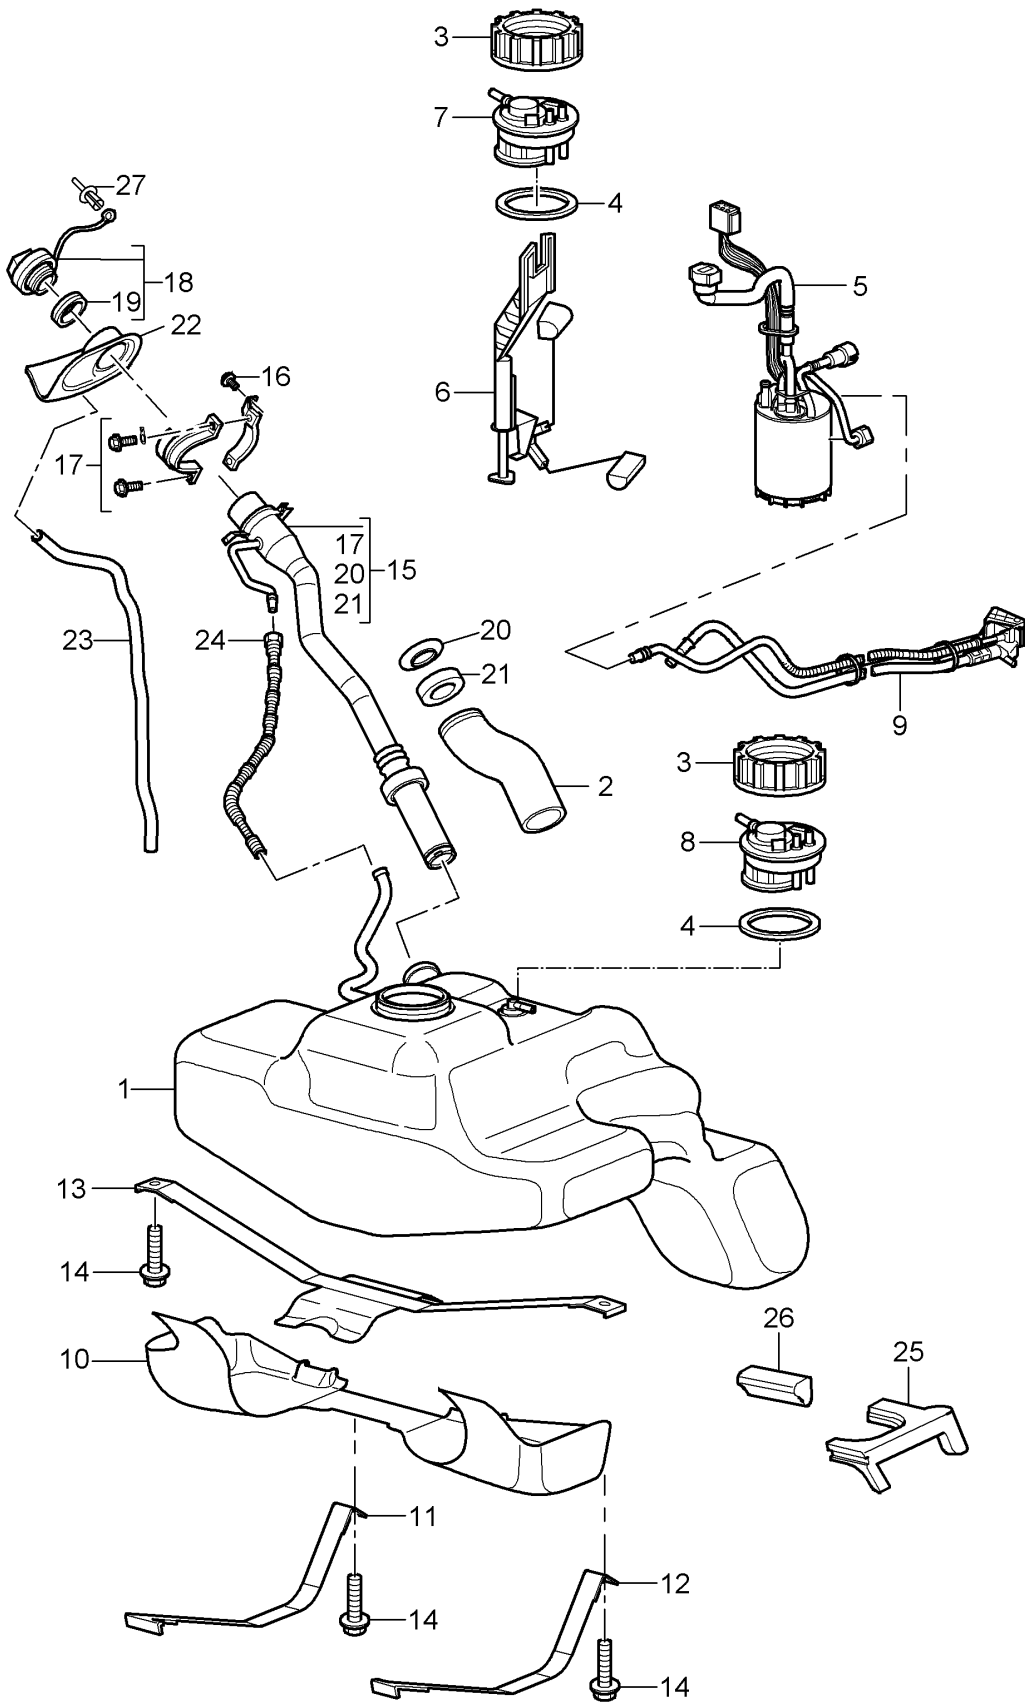

Model: 997T07

Model life 2007>>2009

Pos	Part Number	Description	Remark	Qty	Model
1	996 375 013 01	Engine suspension Engine carrier		1	M97.70
2	997 375 049 05	Hydraulic mount		2	CABRIO
(2)	997 375 049 06	Hydraulic mount		2	COUPE
(2)	997 375 049 91	Hydraulic mount		2	I101
3	900 378 159 01	Hexagon-head bolt AM 8 X 60		6	
4	996 375 221 02	Adapter		2	
5	999 084 215 09	Hexagon nut M 12 X 1,5		2	
6	900 385 119 01	Outer hexagon round screw M 10X 70		4	

Model: 997T07

Model life 2007>>2009