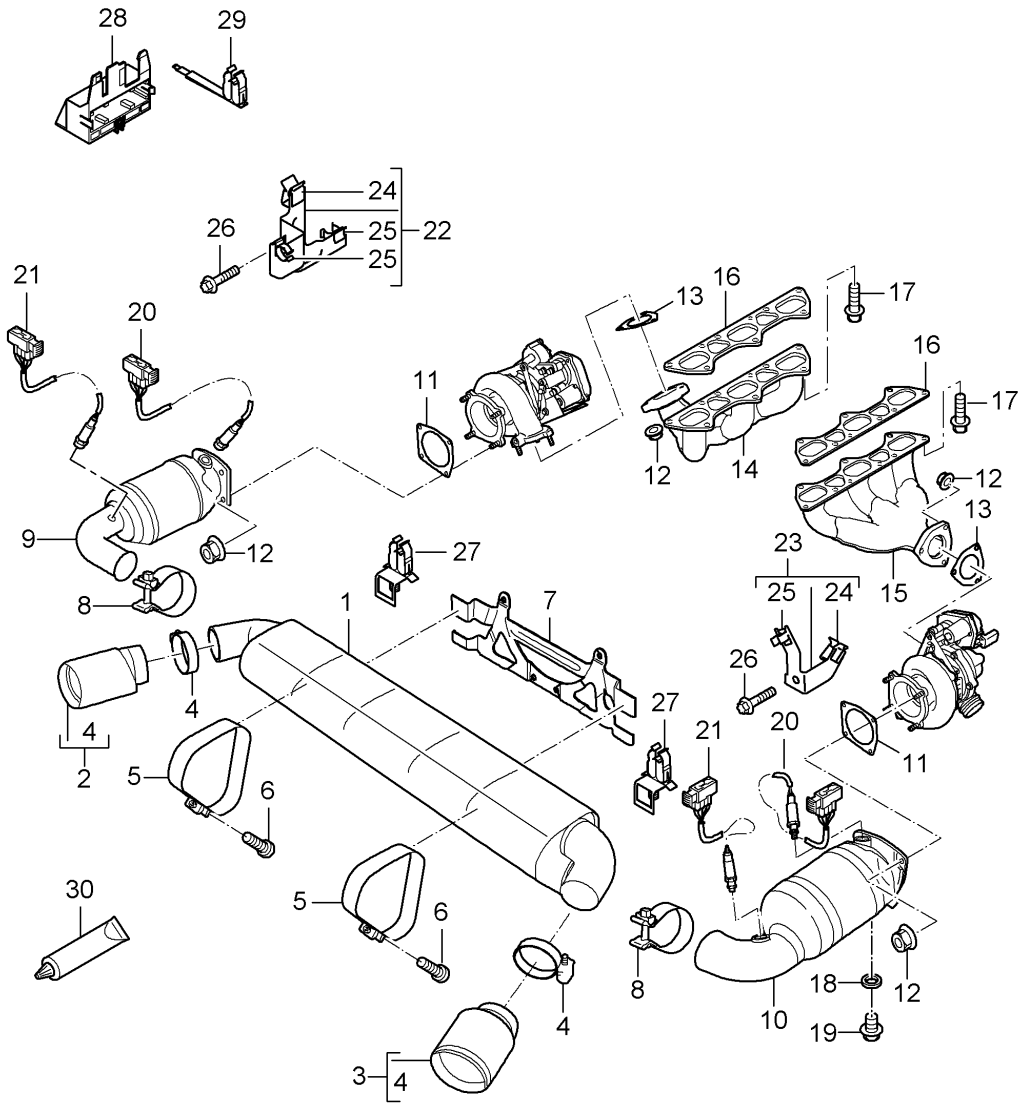

Model: 997T07

Model life 2007>>2009

Model: 997T07

Model life 2007>>2009

Pos	Part Number	Description	Remark	Qty	Model
		Exhaust system	08-		M97.70 I101
1	997 111 026 80	Main exhaust muffler		1	
2	997 111 252 81	Tail pipe	/L	1	
3	997 111 251 81	Tail pipe	/R	1	
4	997 111 240 80	Clip		2	
5	997 113 119 30	Restraining strap		2	
5	997 113 119 31	Restraining strap		2	
6	900 067 362 01	Pan-head screw AM 8 X 50		2	
7	997 111 124 81	Support Main exhaust muffler		1	
8	997 111 230 80	Clamp		2	
9	997 113 009 80	Catalytic converter	/L	1	
9	997 113 009 BX	Catalytic converter	/L	1	
10	997 113 010 80	Catalytic converter	/R	1	
10	997 113 010 BX	Catalytic converter	/R	1	
11	997 111 217 70	Gasket		2	
12	999 084 203 01	Lock nut M 8		14	
13	997 111 215 70	Gasket		2	
14	996 111 101 76	Exhaust manifold Cyl. 1 - 3	/L	1	
15	996 111 102 76	Exhaust manifold Cyl. 4 - 6	/R	1	
16	996 111 107 71	Gasket Exhaust manifold		2	
17	900 378 227 01	Hexagon-head bolt AM 8 X 28		18	
18	900 123 050 20	Sealing ring 8 X 11,5		2	
19	900 124 021 01	Screw plug CM 8 X 1		2	
20	997 606 128 02	Oxygen sensor in front of Catalytic converter		2	
21	997 606 185 00	Oxygen sensor After Catalytic converter		2	
22	997 606 169 02	Support Line Oxygen sensor	/L	1	
23	997 606 167 00	Left Support Line Oxygen sensor	/R	1	
24	999 651 394 40	Right Cable holder 6,0 Line		2	
25	999 651 392 07	Cable holder 9,5 - 10,5 Line Oxygen sensor		3	
26	---	Torx screw M 6 X 20 See illustrations 1/03/10 Pos.18		2	
27	997 606 151 01	Support Line Oxygen sensor		2	
28	997 606 107 02	Support		2