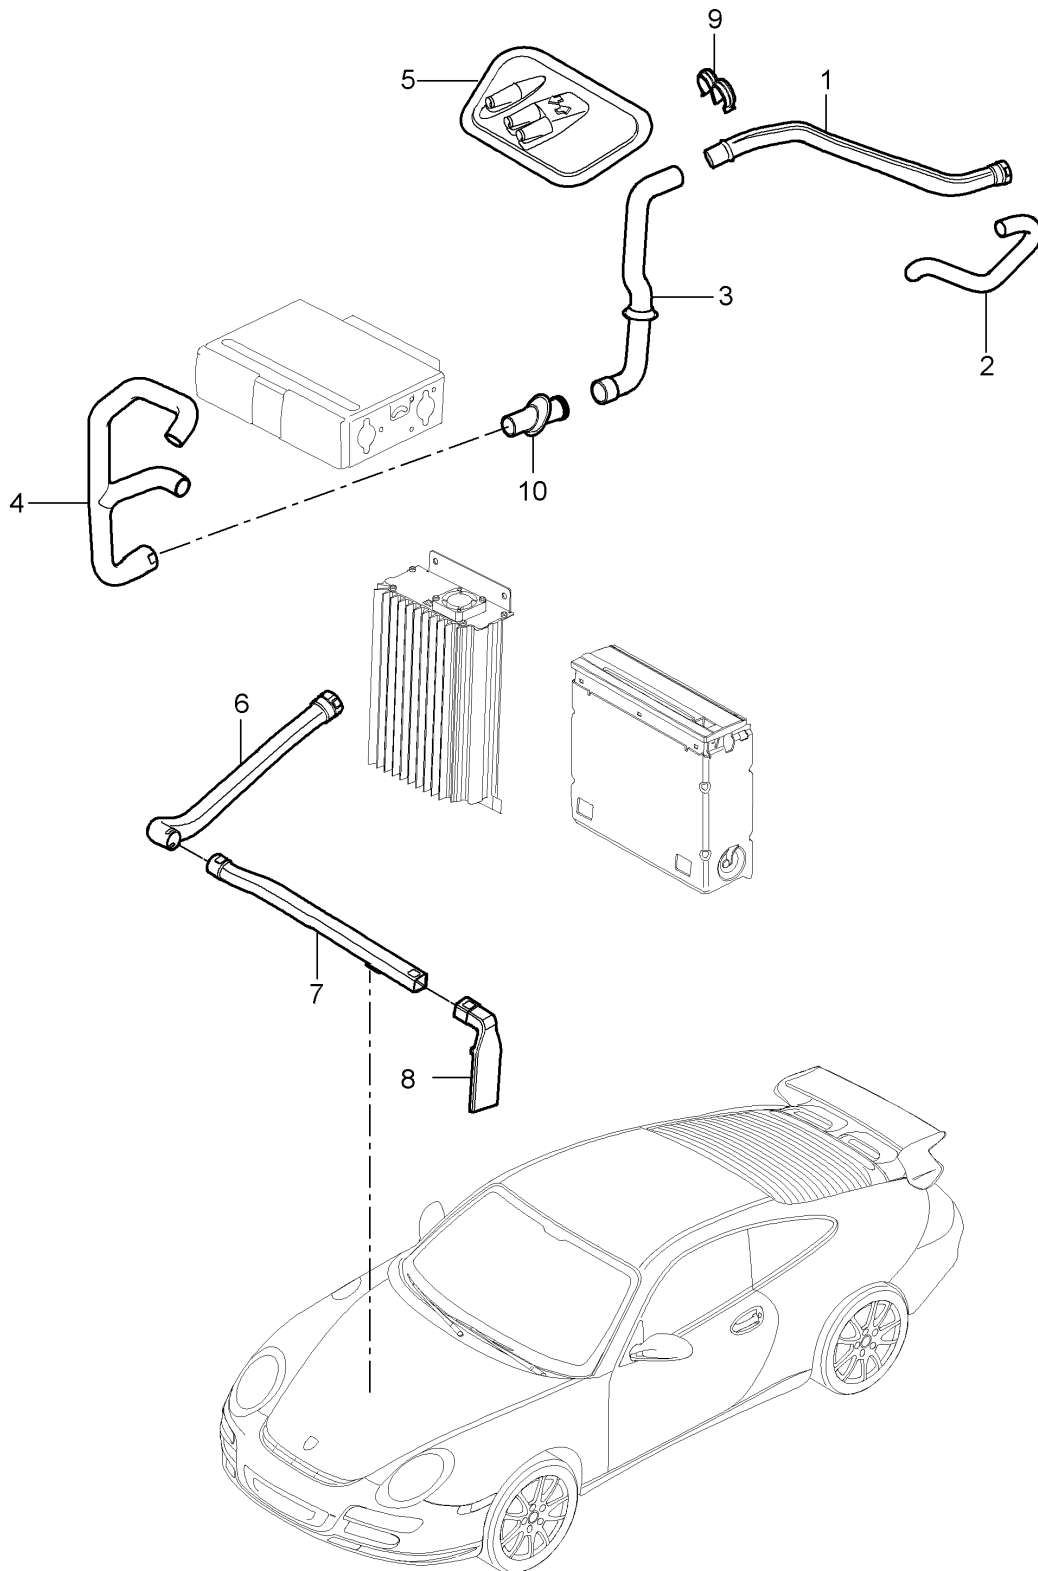

Model: 997T07

Model life 2007>>2009

Model: 997T07

Model life 2007>>2009

Pos	Part Number	Description	Remark	Qty	Model
		Luggage compartment Cooling			I575
1	997 572 582 00	Air duct Plenum panel		1	
2	997 572 580 00	Air duct Air conditioner		1	
3	997 572 584 01	Air duct Bulkhead		1	
4	997 572 586 02	Air duct Booster		1	
5	997 572 263 00	Gasket		1	
6	997 572 586 03	Air duct Booster		1	I664
7	997 572 586 04	Air duct Booster		1	I664
8	997 572 586 05	Air duct Booster		1	I664
9	999 507 830 40	Cable holder 21,5 X 21,5		1	
10	997 572 593 01	Connection piece		1	