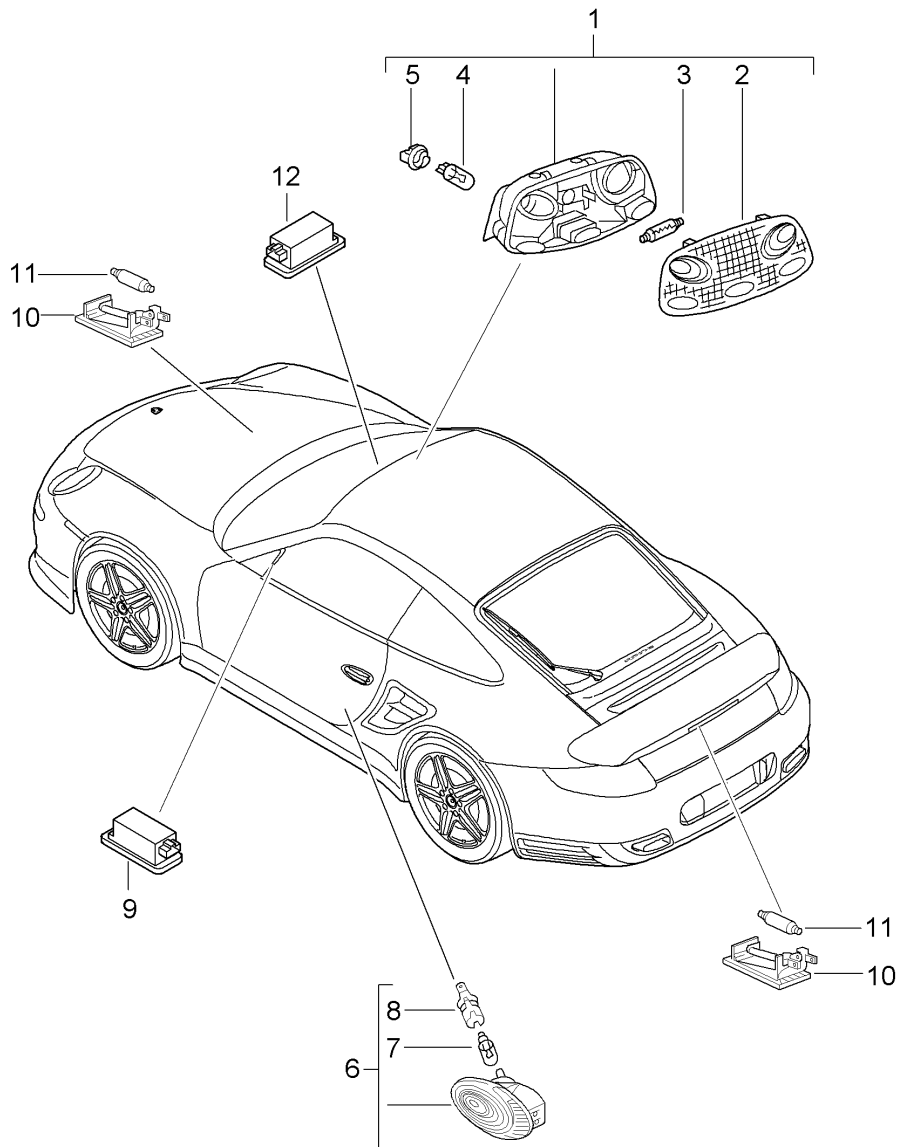

Model: 997T07 Model life 2007>>2009

Pos	Part Number	Description	Remark	Qty	Model
1	997 635 206 03	Fanfare Horn Fanfare		1	
1	997 635 206 04	High-pitched Fanfare		1	
1	997 635 216 00	High-pitched Fanfare		1	
-	997 612 947 00	High-pitched see Technical information GR.9 NR.100/13 KD-NR.9050 Cable Adapter see Technical information GR.9 NR.100/13 KD-NR.9050		1	
2	997 635 205 03	Fanfare		1	
2	997 635 205 04	Low-pitched Fanfare		1	
(2)	997 635 215 00	Low-pitched Fanfare		1	
-	997 612 947 00	Low-pitched see Technical information GR.9 NR.100/13 KD-NR.9050 Cable Adapter see Technical information GR.9 NR.100/13 KD-NR.9050		1	
3	997 635 150 04	Support		1	
3	997 635 150 05	Support		1	
4	-	Washer High-pitched		1	
5		Washer Low-pitched		1	
6	900 034 001 03	Hexagon nut M 8	07	2	
6	900 034 001 04	Hexagon nut M 8		2	
7	900 377 003 03	Hexagon nut M 8		1	
8	996 637 117 03	Horn for Alarm system		1	
9	900 075 459 01	Combination screw M 6 X 12 Z2		1	

Model: 997T07

Model life 2007>>2009