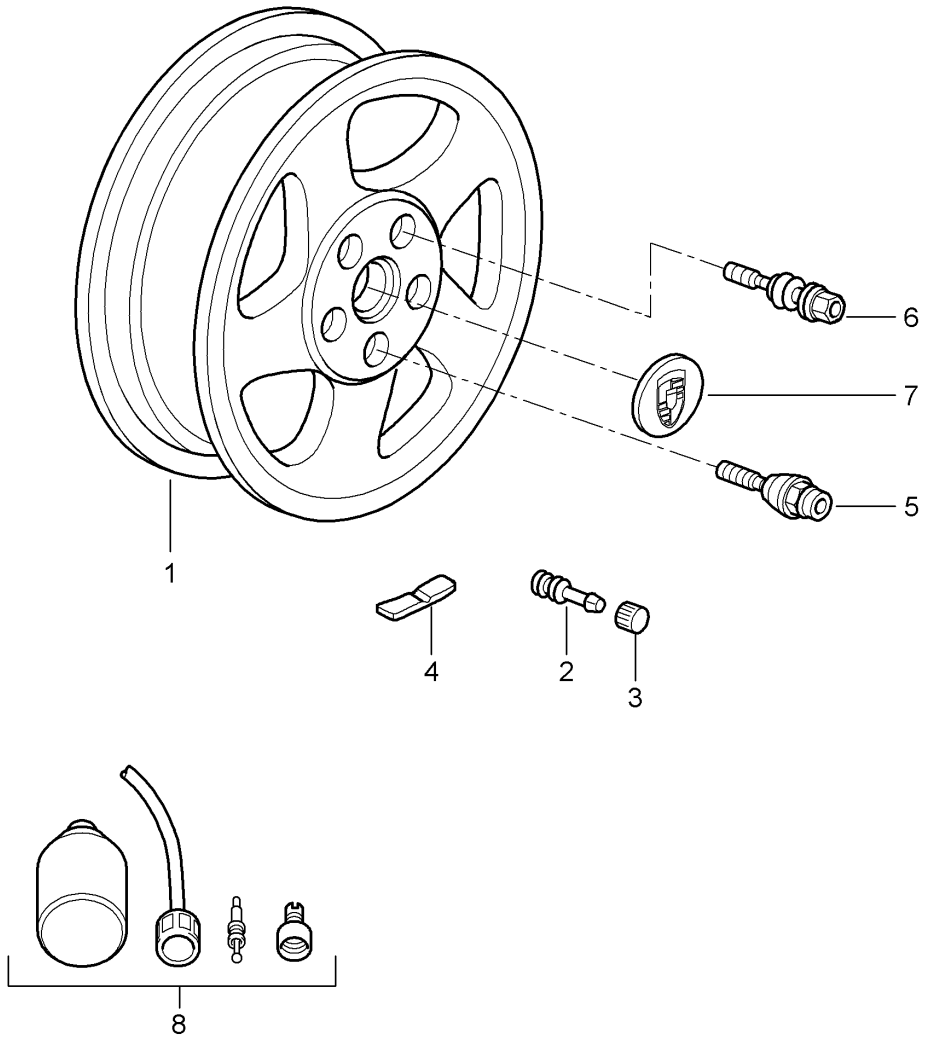

Model: 997T07

Model life 2007>>2009