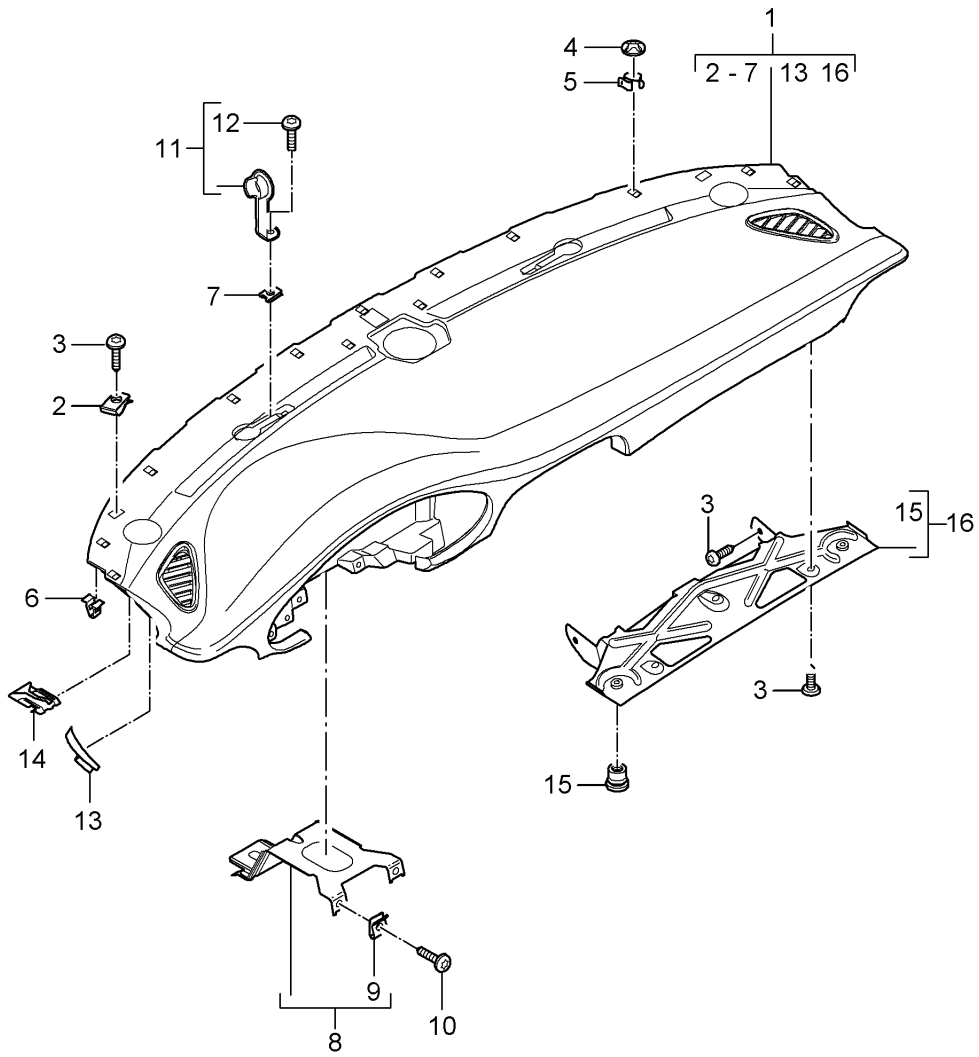

Model: 997T07 Model life 2007>>2009

Pos	Part Number	Description	Remark	Qty	Model
1	997 556 605 00	Body Sound proofing 1 Sound absorber	/L	1	CABRIO
(1)	997 556 606 00	Wheel housing Front Sound absorber	/R	1	
2	997 556 531 01	Wheel housing Front Insulation	05	2	
3	997 556 723 00	Door Sound absorber	/LL	1	I098
4	997 556 503 00	Firewall Insulation		2	
5	997 556 507 01	Floor Insulation	/L	1	
(5)	997 556 508 01	Wheel housing Rear Insulation	/R	1	
6	997 556 511 00	Wheel housing Rear Insulation		1	
(7)	997 556 611 00	Rear wall Lower Sound absorber	/L	1	
7	997 556 612 00	Convertible top Tray Sound absorber	/R	1	
8	997 556 711 02	Convertible top Tray Sound absorber	07	1	
8	997 556 711 03	Sound absorber	08-	1	
9	996 556 761 01	Engine compartment Retaining strip		1	
10	999 049 020 40	Engine compartment Plastic nut		5	
(11)	997 556 657 01	T5/30 X 5,1 Sound absorber	/L	1	
11	997 556 658 01	Wheel-housing liner Rear Sound absorber	/R	1	
12	997 556 653 00	Wheel-housing liner Rear Sound absorber		1	
13	997 556 521 00	Control units Insulation		1	
14	997 556 634 00	Rear wall Upper Sound absorber		1	I680
		Subwoofer			

Model: 997T07

Model life 2007>>2009