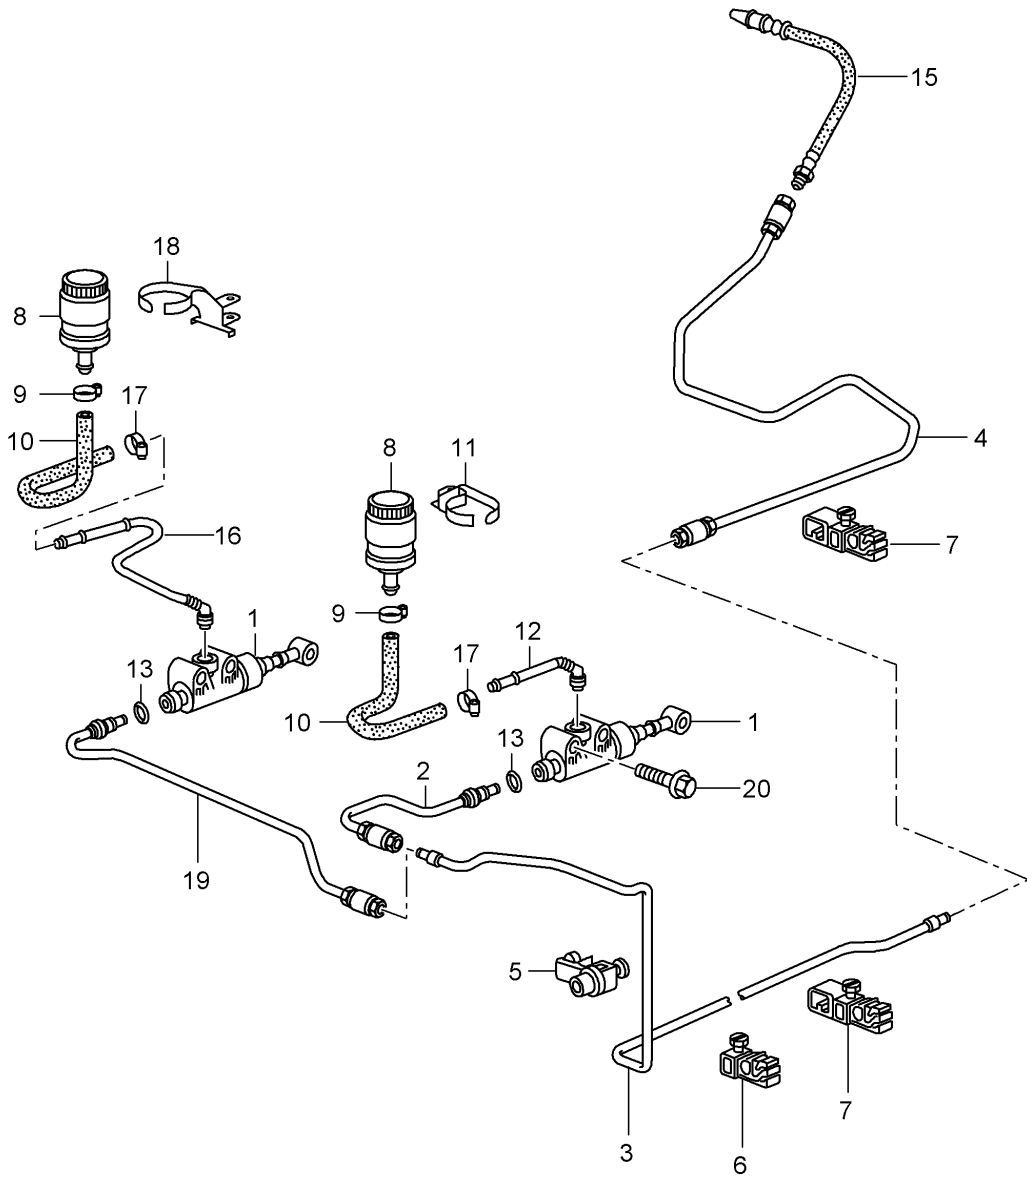

Model: 997T07

Model life 2007>>2009

Model: 997T07 Model life 2007>>2009

Pos	Part Number	Description	Remark	Qty	Model
		clutch actuation			TURBO
		Clutch master cylinder			
		Clutch pipeline			
1	997 423 171 50	Clutch master cylinder		1	
-	996 423 614 00	Circlip		1	
		Pressure line			
-	996 423 315 06	Bolt		1	
-	999 166 022 02	Kl-lock for Bolt		1	
2	996 423 107 50	Clutch pipeline	/LL	1	I098
3	997 423 109 50	Clutch pipeline		1	
(4)	997 423 113 50	Clutch pipeline		1	
5	996 355 549 00	Support		1	
6	996 355 545 00	Support		2	
7	996 355 543 00	Support		4	
8	993 423 417 00	Container		1	
9	999 512 650 09	Hose clamp		1	
10	997 423 343 51	Moulded hose	/LL	1	I098
11	997 423 245 50	Support	/LL	1	I098
12	997 423 147 50	Feed line	/LL	1	I098
13	999 707 403 40	Sealing ring	/LL	X	I098
-	999 591 964 40	Support		X	
		Clutch hose			
15	996 423 377 52	Clutch hose		1	
(15)	996 423 377 53	Clutch hose		1	
17	999 512 650 09	Hose clamp		1	
20	900 378 029 01	Hexagon-head bolt M 6X 40		2	
-	000 043 203 33	Pentosin 1000 ML		X