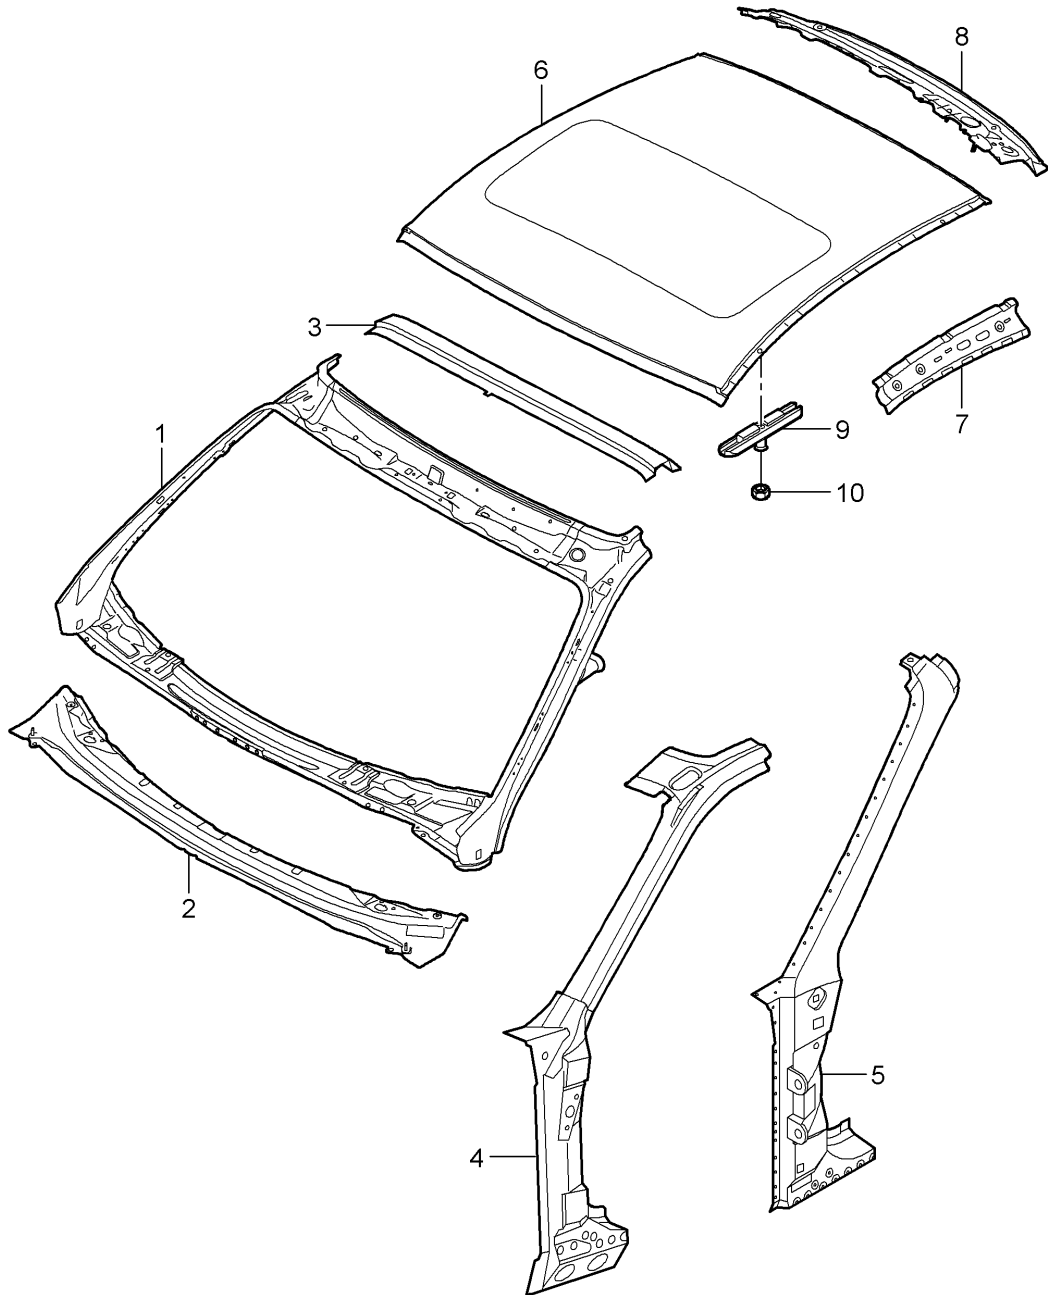

Model: 997T07 Model life 2007>>2009

Pos	Part Number	Description	Remark	Qty	Model
1	997 503 031 00	Wing		1	
	997 503 031 00 GRV	Wing	/L	1	
(1)	997 503 032 02	Prime coated		1	
	997 503 032 02 GRV	Wing	/R	1	
	997 503 032 02 GRV	Prime coated		1	
2	999 507 003 01	Speed nut		22	
		ST 6,3			
3	999 073 128 02	Tapping screw		22	
		ST 6,3 X 14			
4	997 504 134 00	Fuel filler flap		1	
	997 504 134 00 GRV	Prime coated		1	
5	996 201 063 00	Hinge		1	
6	997 504 711 00	Spring		1	
7	996 201 423 00	Cap		1	
8	997 504 888 01	Rubber stop		1	
9	996 201 493 00	Emergency operation		1	
10	997 624 113 00	Actuator		1	
11	997 624 505 00	Guide rose		1	
12	997 201 667 00	Sleeve		1	
13	996 201 153 00	Hose		1	
14	997 504 641 02	Cover	/L	1	
	997 504 641 02 01C	Black		1	
(14)	997 504 642 02	Cover	/R	1	
	997 504 642 02 01C	Black		1	
15	999 591 712 40	Expansion rivet		6	
		A 6,0 X 12,0			
16	997 504 531 00	Protective film	/L	1	
(16)	997 504 532 00	Protective film	/R	1	
17	997 504 441 00	Strut		2	
	997 504 441 00 GRV	Prime coated		2	
18	997 504 555 00	Bracket		2	
	997 504 555 00 GRV	Prime coated		2	
19	999 076 066 09	Hexagon nut		10	
		M 6			

Model: 997T07

Model life 2007>>2009