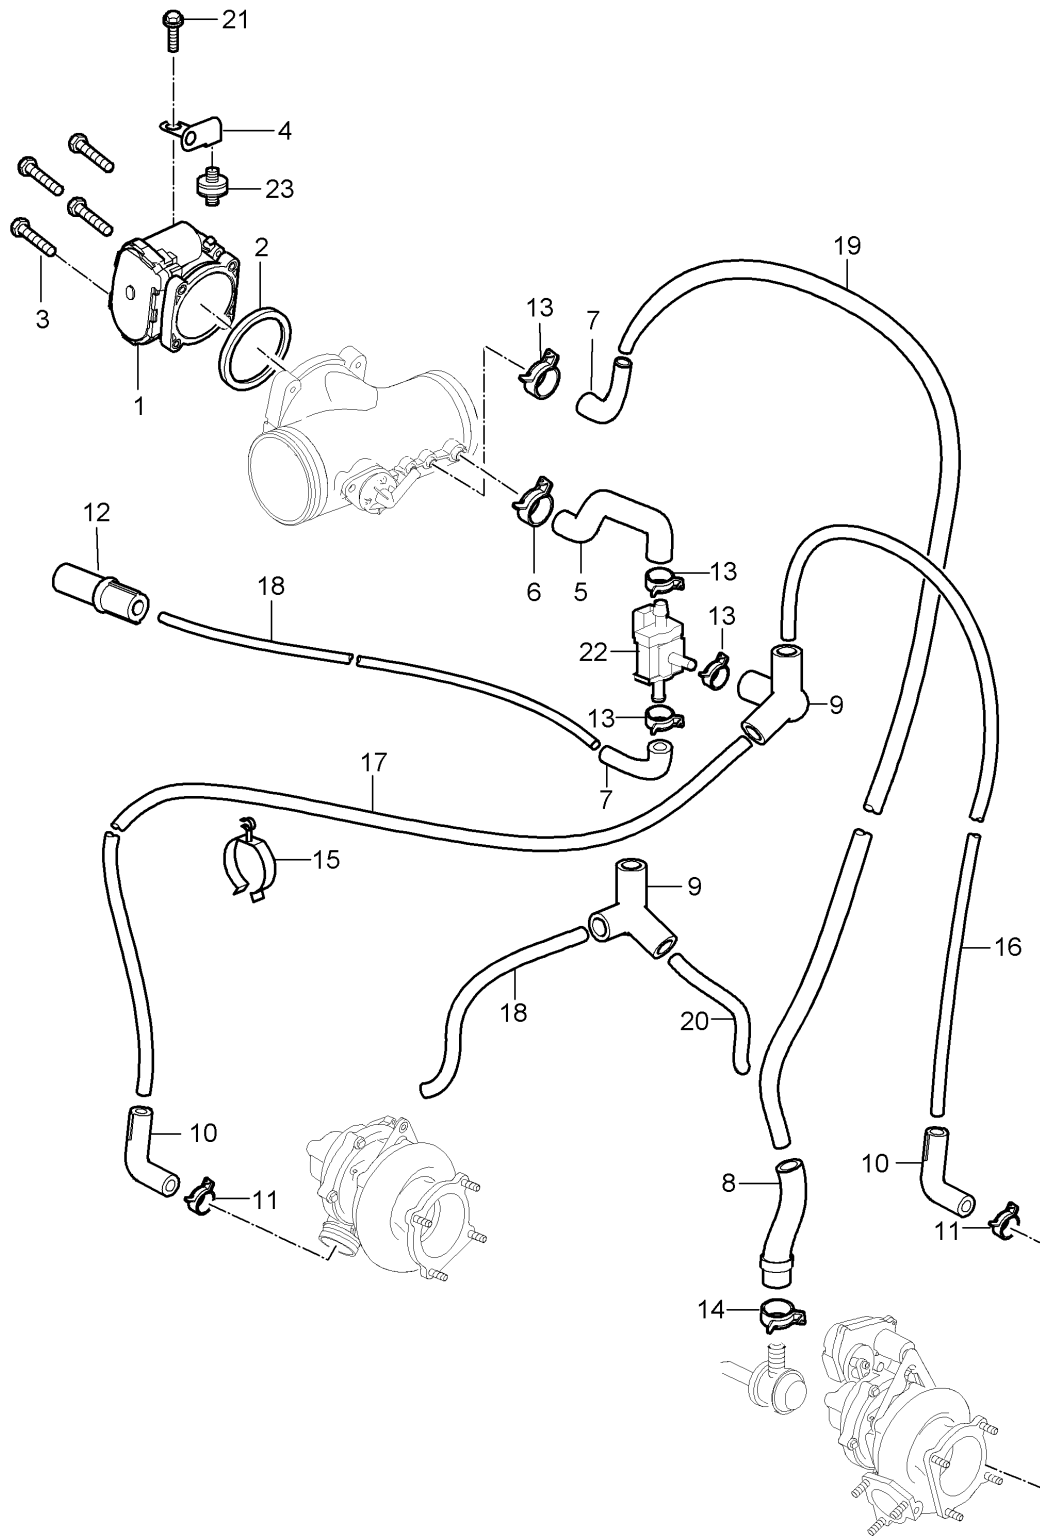

Model: 997T07

Model life 2007>>2009

Model: 997T07 Model life 2007>>2009

Pos	Part Number	Description	Remark	Qty	Model
		Throttle body			M97.70
1	997 605 115 00	Throttle body	07	1	
(1)	997 605 115 01	Throttle body	08-	1	
2	997 110 319 00	Gasket		1	
3	900 385 045 01	Torx screw BM 6 X 40		4	
4	997 110 423 70	Bracket		1	
5	997 110 693 70	Hose Recirculating air valve		1	
6	999 512 498 00	Hose clamp		1	
7	996 110 695 71	Moulded hose		2	
8	928 574 717 05	Moulded hose		1	
9	997 110 683 70	Y-piece Change-over valve Electric		2	
10	997 110 666 71	Angled pipe Vacuum unit Turbocharger		2	
11	999 512 445 00	Clamp		2	
12	997 110 697 71	Adapter		1	
13	999 512 498 00	Hose clamp		4	
14	999 512 527 00	Clamp		1	
15	999 507 859 40	Hose holder		1	
-	900 918 005 40	Pipe 5 X 1,0		*	
16	---	980 MM		1	
17		600 MM		1	
18		420 MM		1	
-	000 043 205 01	Pipe 4 X 1,0		*	
19	---	480 MM		1	
20		940 MM		1	I249
21	900 377 010 04	Hexagon nut M 6		1	
21	900 377 010 01	Hexagon nut M 6		1	
22		Change-over valve See illustrations 1/08/05 Pos.4		1	
23	999 703 349 00	Rubber mounting		1	