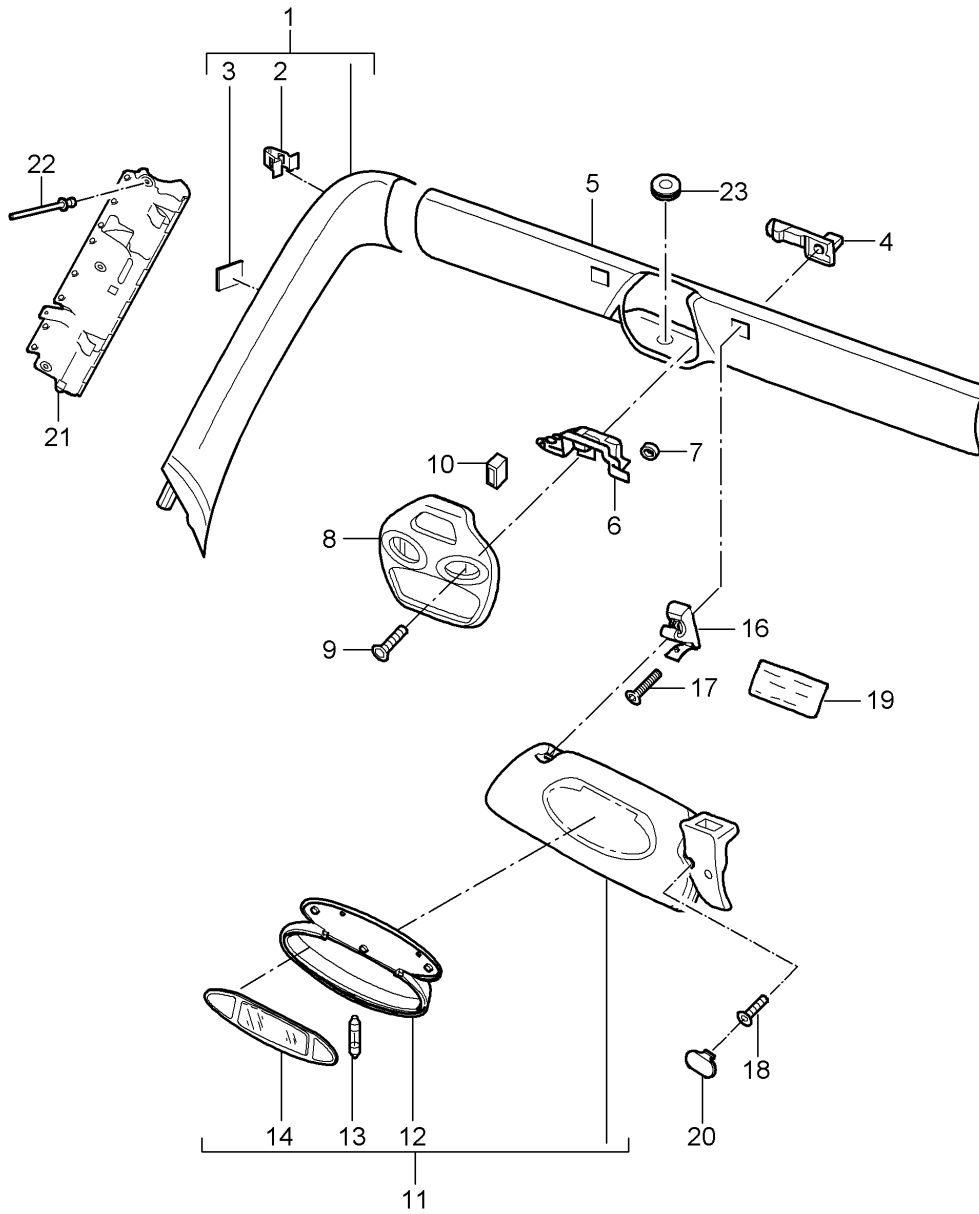

Model: 997T07

Model life 2007>>2009

Pos	Part Number	Description	Remark	Qty	Model
18	999 591 348 01	Mount Deformation element Roof Speed nut St 4,8		x	
19	997 556 603 00	Sound absorber Tensioner Rear		1	
20	997 555 857 00	Grommet A-pillar		x	

Model: 997T07

Model life 2007>>2009