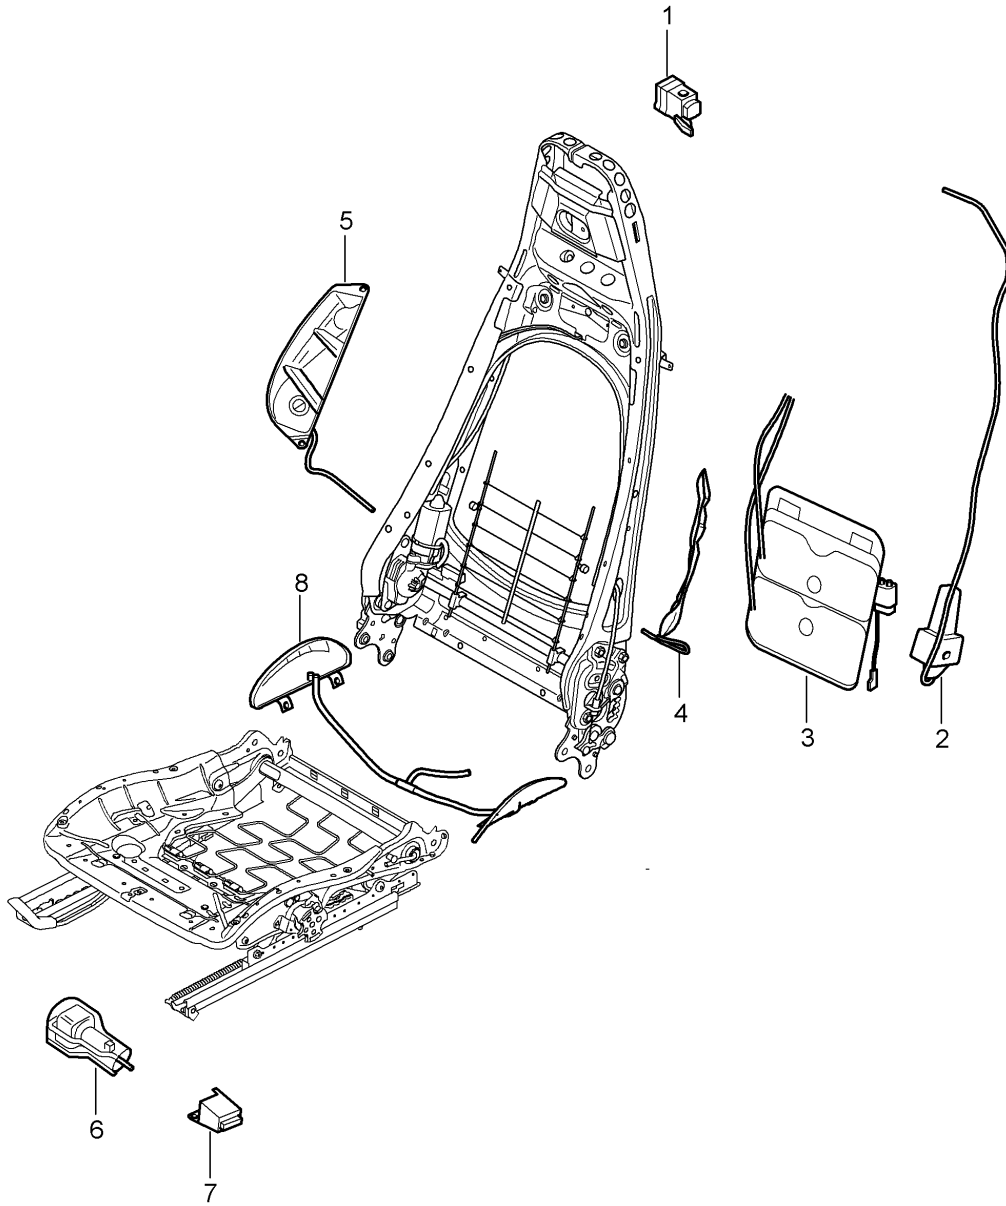

Model: 997T07

Model life 2007>>2009

Model: 997T07

Model life 2007>>2009

Pos	Part Number	Description	Remark	Qty	Model
1	997 617 726 00	Lumbar support Sports seat Valve		1	I537/538
2	997 620 725 00	Lumbar support Compressor		1	
3	997 521 709 01	Lumbar Lumbar support Backrest		1	I377/378 I537/538
4	997 521 711 00	Container Air distributor Backrest side bolster	/L	1	I377/378
5	997 521 712 00	Container Air distributor Backrest side bolster	/R	1	
6	997 620 727 00	Compressor Adjustment Seat side bolster		1	
7	997 617 727 00	Valve Adjustment Seat		1	
8	997 521 713 01	Wide Container Air distributor Seat side bolster		1