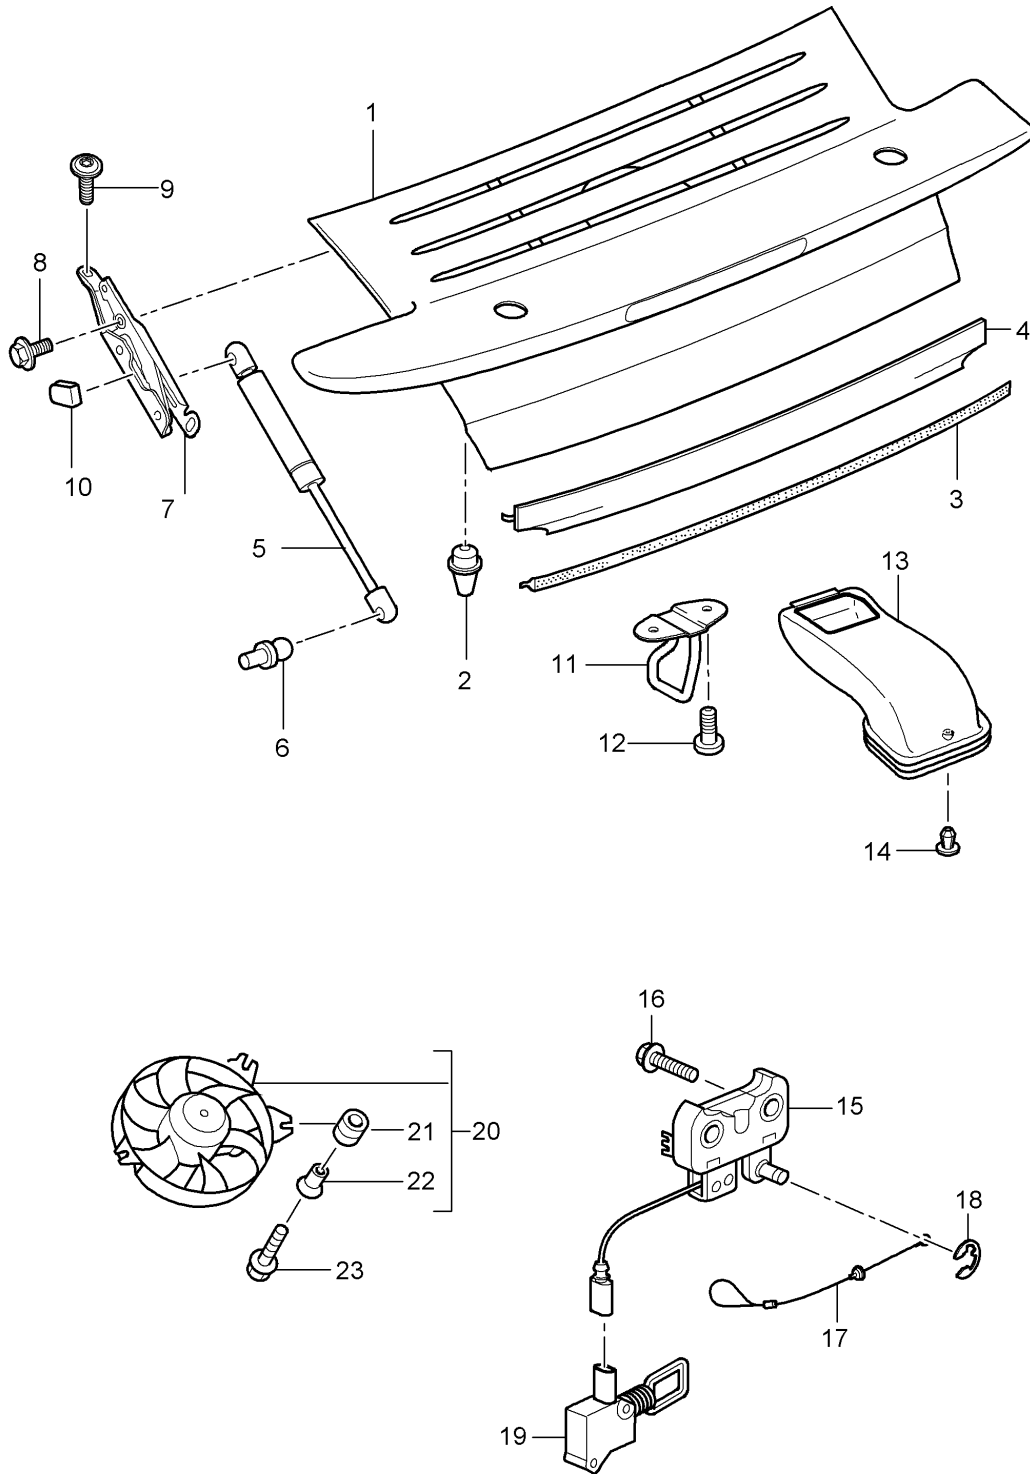

Model: 997T07

Model life 2007>>2009

Model: 997T07

Model life 2007>>2009

Pos	Part Number	Description	Remark	Qty	Model
1	997 512 921 00	Lid Rear Lid Prime coated Use also:		1	
-	000 043 204 38	Sealing material		1	
2	996 512 987 00	Adjusting screw Lid		2	
3	997 512 611 01	Gasket		1	
4	997 512 711 00	Additional gasket Lid Rear		1	
5	996 512 551 03	Gas-pressure spring		2	
6	999 167 051 03	Ball pin		2	
7	997 512 151 03	Hinge	/L	1	
(7)	997 512 152 01	Hinge	/R	1	
8	900 378 214 01	Hexagon-head bolt M 6 X 18		4	
9	900 075 466 09	Combination screw M 6 X 16		6	
10	997 512 153 00	Stop Hinge		2	
11	997 512 213 01	Lock upper part		1	
12	900 378 214 01	Hexagon-head bolt M 6 X 18		2	
(13)	997 110 171 00	Intake manifold Air cleaner	/L	1	
13	997 110 172 00	Intake manifold Air cleaner	/R	1	
14	999 591 712 40	Expansion rivet Intake manifold 6,0 X 12,0		2	
15	997 512 053 00	Lock lower part		1	
16	N 910 664 01	Combination screw M 6 X 40		2	
17	997 512 521 00	Cable Emergency operation		1	
18	900 116 002 02	Lock washer		1	
19	997 624 118 00	Actuator	-08	1	
(19)	997 624 118 01	Actuator	09-	1	
-	997 612 916 00	Repair kit Wiring harness Actuator	-08	1	
20	997 624 056 01	Blower Engine compartment		1	
21	999 703 451 40	Rubber sleeve 9,0 X 14,0 X 1,5		3	
22	999 209 093 01	Spacer sleeve 7,0 X 1,0 X 12		3	
23	999 073 417 01	Oval-head screw M6 X 30		4