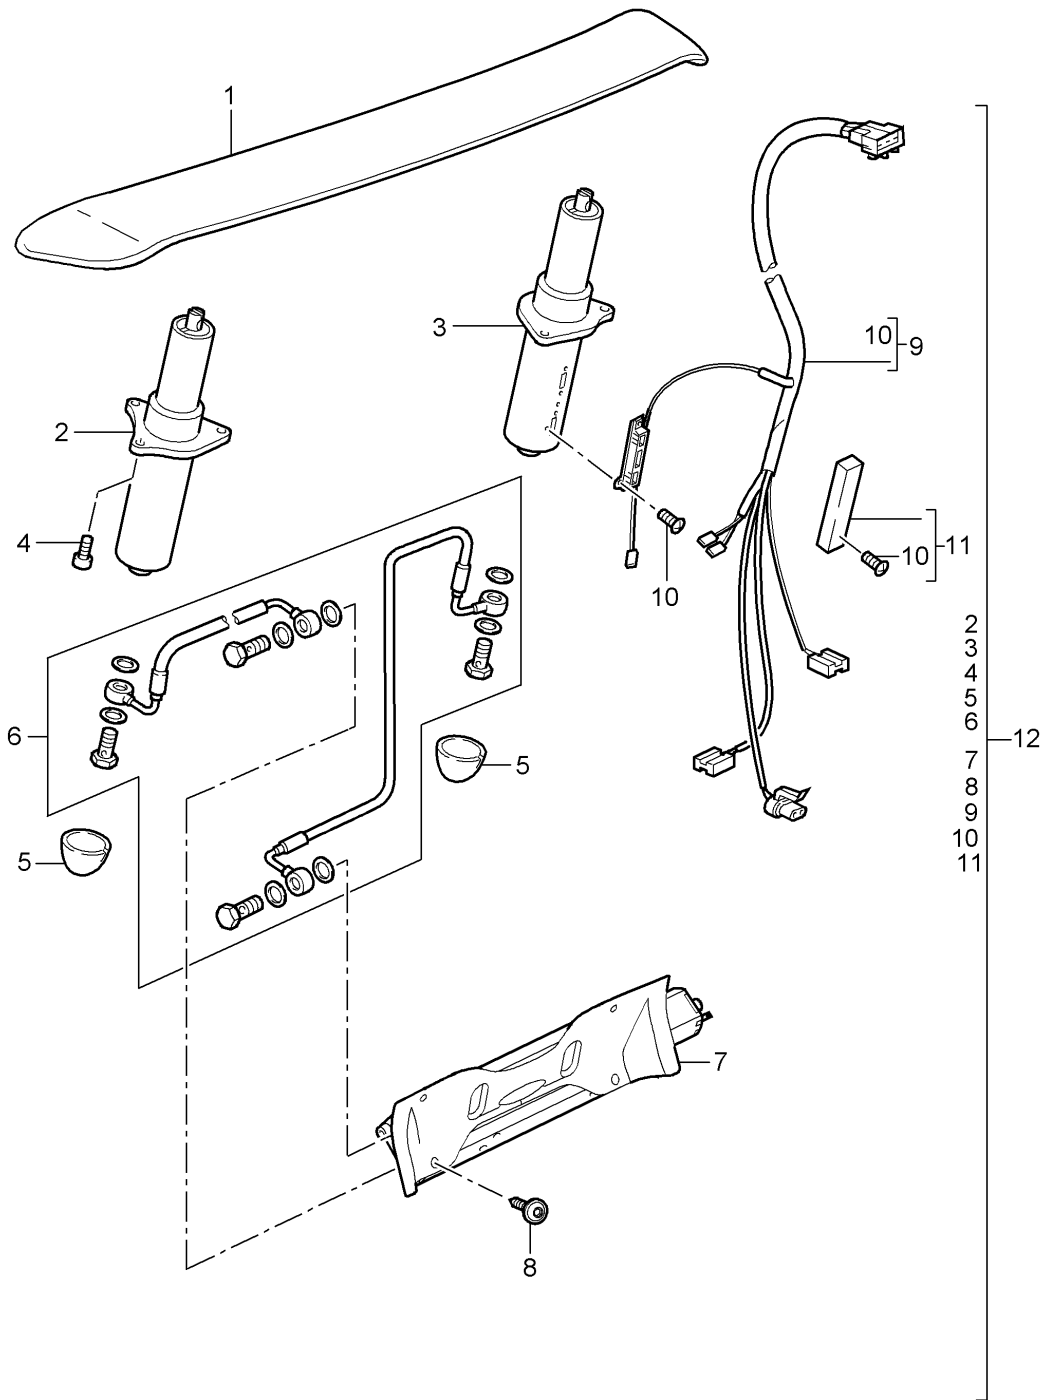

Model: 997T07

Model life 2007>>2009

Model: 997T07

Model life 2007>>2009

Pos	Part Number	Description	Remark	Qty	Model
1	997 512 901 00	Rear spoiler Rear spoiler Prime coated		1	
2	997 512 951 00	Hinge	/L	1	COUPE
(2)	997 512 951 01	Hinge	/L	1	CABRIO
3	997 512 952 00	Hinge	/R	1	COUPE
(3)	997 512 952 01	Hinge	/R	1	CABRIO
4	900 387 003 09	Combination screw M6 X 25		6	
5	996 512 617 00	Cap Hinge		1	
6	997 512 915 00	Hydraulic line Set		1	
7	997 512 943 00	Pump with Support		1	
8	999 073 152 09	Oval-head screw M6 X 18		4	
9	997 622 670 01	Wiring harness with Microswitch Use also: 997.622.970.00		1	COUPE
(9)	997 622 671 00	Wiring harness with Microswitch Use also: 997.622.971.00		1	CABRIO
10	999 919 002 02	Oval-head screw 3,0 X 6,0		4	
(11)	997 613 248 00	Cap Microswitch Repair kit Wiring harness Use		1	
11	997 622 970 00	Repair kit Wiring harness with Cover Cable clip Tie-wrap Oval-head screw		1	COUPE
11	997 622 971 00	Repair kit Wiring harness with Cover Cable clip Tie-wrap Oval-head screw		1	CABRIO
12	997 512 111 00	Driving mechanism Complete		1	COUPE
12	997 512 111 01	Driving mechanism Complete		1	CABRIO