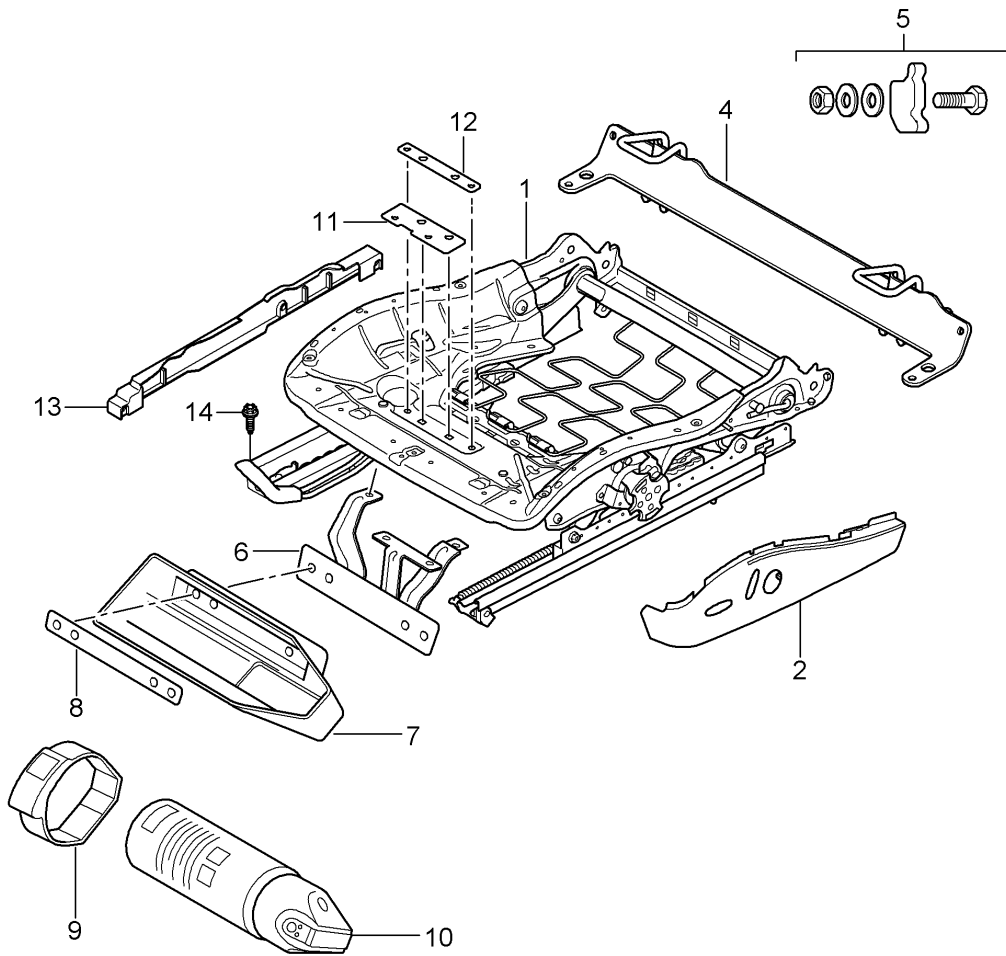

Model: 997T07

Model life 2007>>2009

Pos	Part Number	Description	Remark	Qty	Model
11	997 521 881 00	Fire extinguisher Support Cup		1	I509
12	997 521 851 00	Fire extinguisher Restraining strap		1	I509
13	996 722 115 00	Fire extinguisher Fire extinguisher Information available Information available		1	I509
14	997 521 841 00	Reinforcement Front		1	I509
15	997 521 843 00	Reinforcement Rear		1	I509
16	997 521 427 01	Cover Sensor Weight	/L	1	I376/378/560
(16)	997 521 427 01 01C	Satin black			
	997 521 426 01	Cover Sensor Weight	/R	1	I376/378/560
17	997 521 426 01 01C	Satin black			
	999 141 047 01	Torx screw Mount Seat rail		4	

Model: 997T07

Model life 2007>>2009