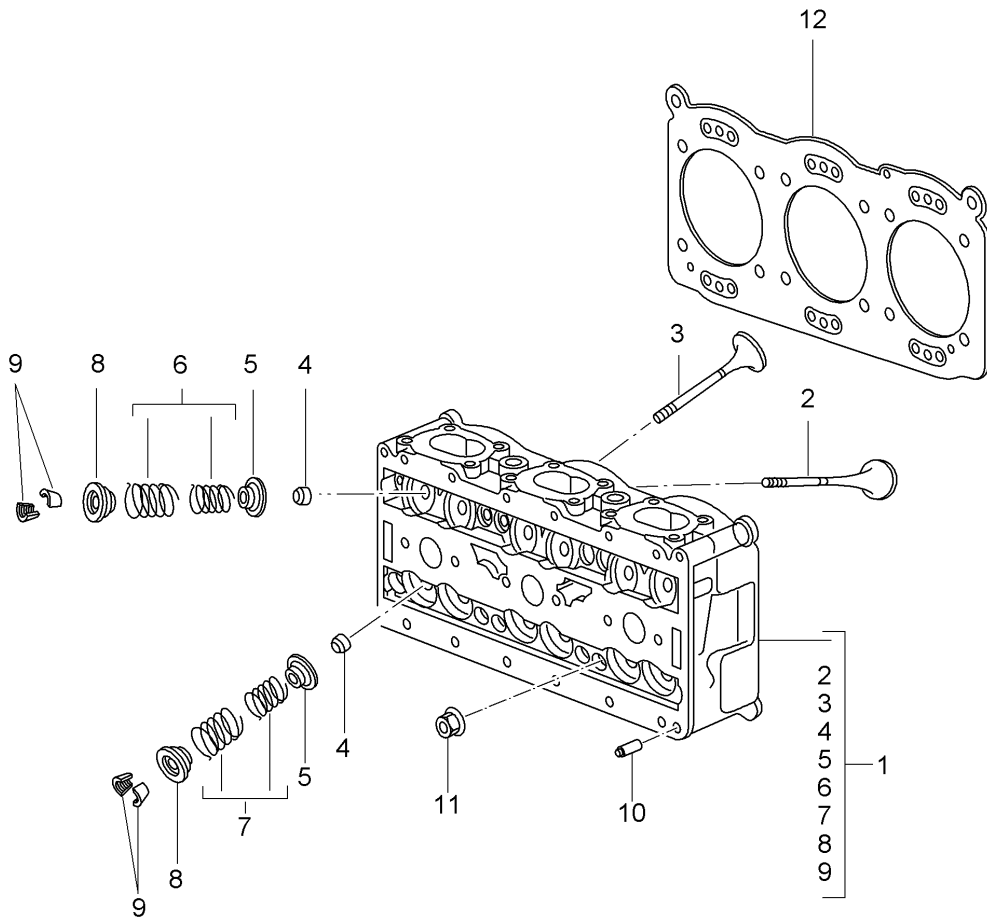

Model: 997T07

Model life 2007>>2009

Model: 997T07

Model life 2007>>2009

Pos	Part Number	Description	Remark	Qty	Model
1	997 104 001 72	Cylinder head Cylinder head Ready for installation		2	M97.70
2	996 105 111 72	Intake valve		12	
3	996 105 113 72	Exhaust valve		12	
4	996 105 115 52	Valve stem seal		24	
5	996 105 117 74	Concave washer		24	
6	996 105 093 70	Set of valve springs		12	
7	997 105 025 71	Set of valve springs		12	
8	996 105 121 73	Concave washer		24	
9	996 105 123 52	Valve collet		48	
10	900 012 046 00	Straight pin		4	
11	996 104 382 70	Cylinder head nut		24	
11	996 104 382 71	Cylinder head nut		24	
12	997 104 170 71	Cylinder head gasket		2