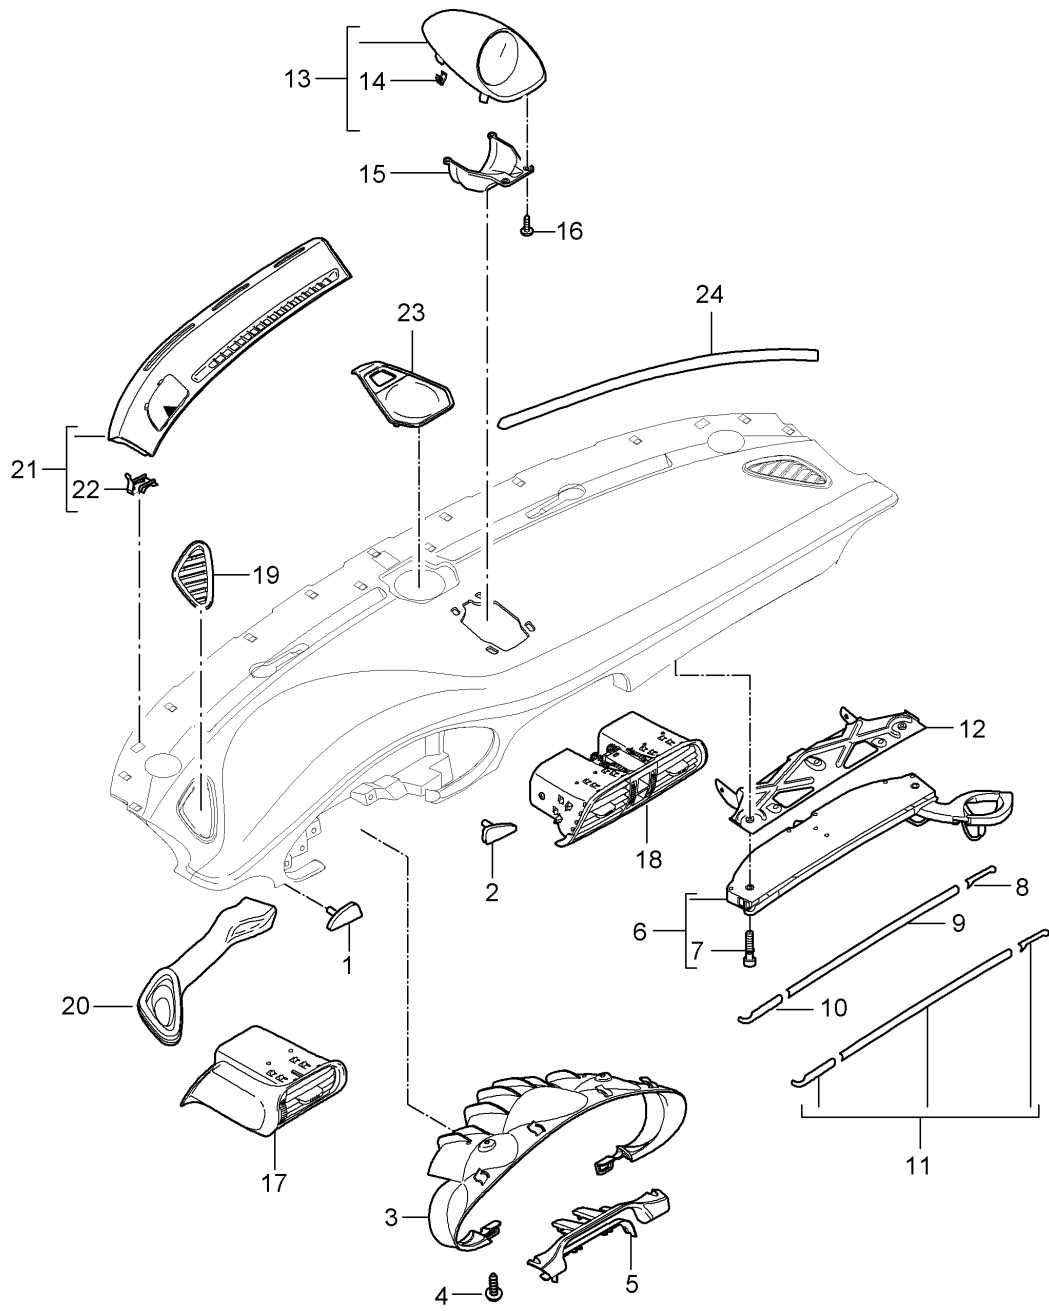

Model: 997T07

Model life 2007>>2009

Model: 997T07 Model life 2007>>2009

Pos	Part Number	Description	Remark	Qty	Model
1	997 552 381 01	Accessories Dashboard trim Upper part Moulding	/LL 08-	1	GT2 I098
1	997 552 381 01 D07 997 552 381 02	Driver's side Outer Volcano grey Moulding	/LL	1	TURBO I098
1	997 552 381 02 V04 997 552 381 03	Driver's side Outer Galvano silver Moulding	/LL	1	TURBO I098/801
1	997 552 381 03 S61 997 552 381 04	Driver's side Outer Macassar Moulding	/LL -08	1	TURBO I098/802
1	997 552 381 04 S62 997 552 381 05	Driver's side Outer Sycamore wood Moulding	/LL	1	TURBO I098/803
1	997 552 381 05 A35 997 552 381 05	Driver's side Outer Black Moulding	/LL 08-	1	GT2 IXGB/098
1	997 552 381 05 A35 997 552 986 00	Driver's side Outer Black Moulding	/LL	1	IXVP/098
	997 552 986 00 A11	Black			
	997 552 986 00 5X6	Stone grey			
	997 552 986 00 8G2	Sand Beige			
	997 552 986 00 3S9	Sea blue			
	997 552 986 00 4P2	Palmgreen	-07		
	997 552 986 00 9S5	Terracotta			
	997 552 986 00 9V6	Cocoa			
	997 552 986 00 D12	Dark grey/natural			
	997 552 986 00 T12	Brown/natural			
	997 552 986 00 N12	Carrera Red	08-		
2	997 552 383 01	Moulding	/LL 08-	1	GT2 I098
2	997 552 383 01 D07 997 552 383 02	Driver's side Centre Volcano grey Moulding	/LL	1	TURBO I098
2	997 552 383 02 V04 997 552 383 03	Driver's side Centre Galvano silver Moulding	/LL	1	TURBO I098/801
2	997 552 383 03 S61 997 552 383 04	Driver's side Centre Macassar Moulding	/LL -08	1	TURBO I098/802