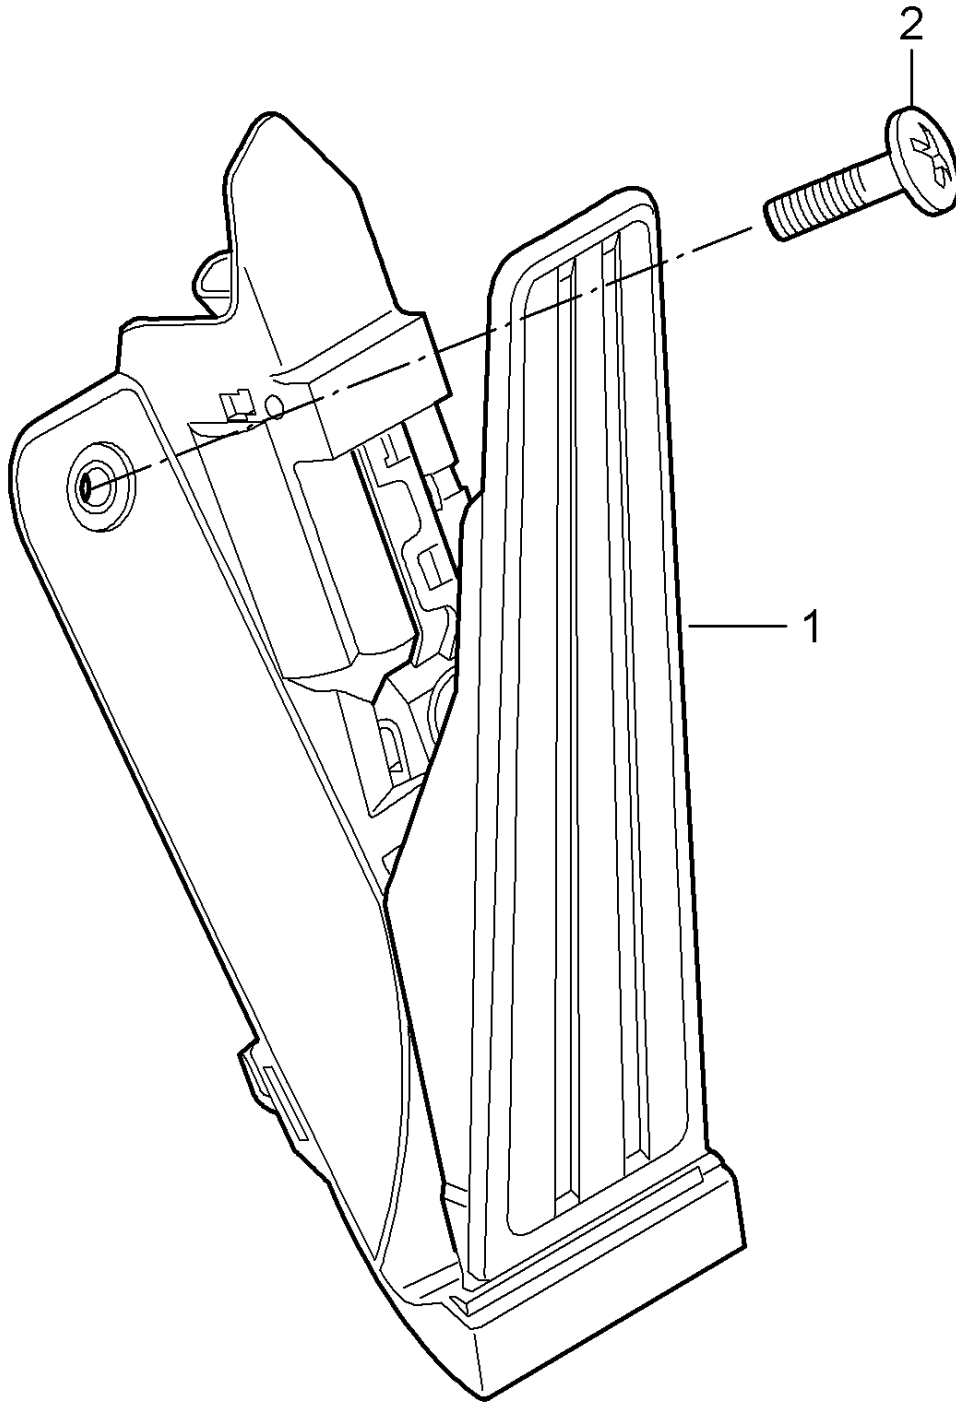

Model: 997T07 Model life 2007>>2009

Pos	Part Number	Description	Remark	Qty	Model
		clutch actuation			GT2
		Clutch master cylinder			
		Clutch pipeline			
1	997 423 171 01	Clutch master cylinder		1	
-	996 423 614 00	Circlip		1	
		Pressure line			
-	996 423 315 06	Bolt		1	
-	999 166 022 02	Kl-lock for Bolt		1	
2	997 423 147 00	Feed line	/LL	1	I098
3	997 423 137 25	Feed line	/LL	1	I098
7	900 378 217 09	Hexagon-head bolt M 6 X 40		2	
8	996 423 107 10	Clutch pipeline	/LL	1	I098
-	999 702 174 50	Grommet	/LL	1	I098
9	997 423 109 00	Clutch pipeline		1	
10	997 423 113 00	Clutch pipeline		1	
11	999 507 495 40	Support		1	
12	999 230 541 10	Threaded joint		3	
13	999 707 333 40	Sealing ring		1	
14	996 423 377 90	Clutch hose		1	
15	996 355 549 00	Support		1	
16	996 355 545 00	Support		2	
17	996 355 543 00	Support		4	
18	999 702 216 42	Grommet		1	
-	999 507 586 40	Cable holder		1	
20	999 707 333 40	Sealing ring 6,07 X 1,78N		1	
21	999 507 586 40	Cable holder		1	
22	996 116 237 90	Clutch operating cylinder		1	
-	900 075 222 09	Combination screw M 8 X 30		2	

Model: 997T07

Model life 2007>>2009