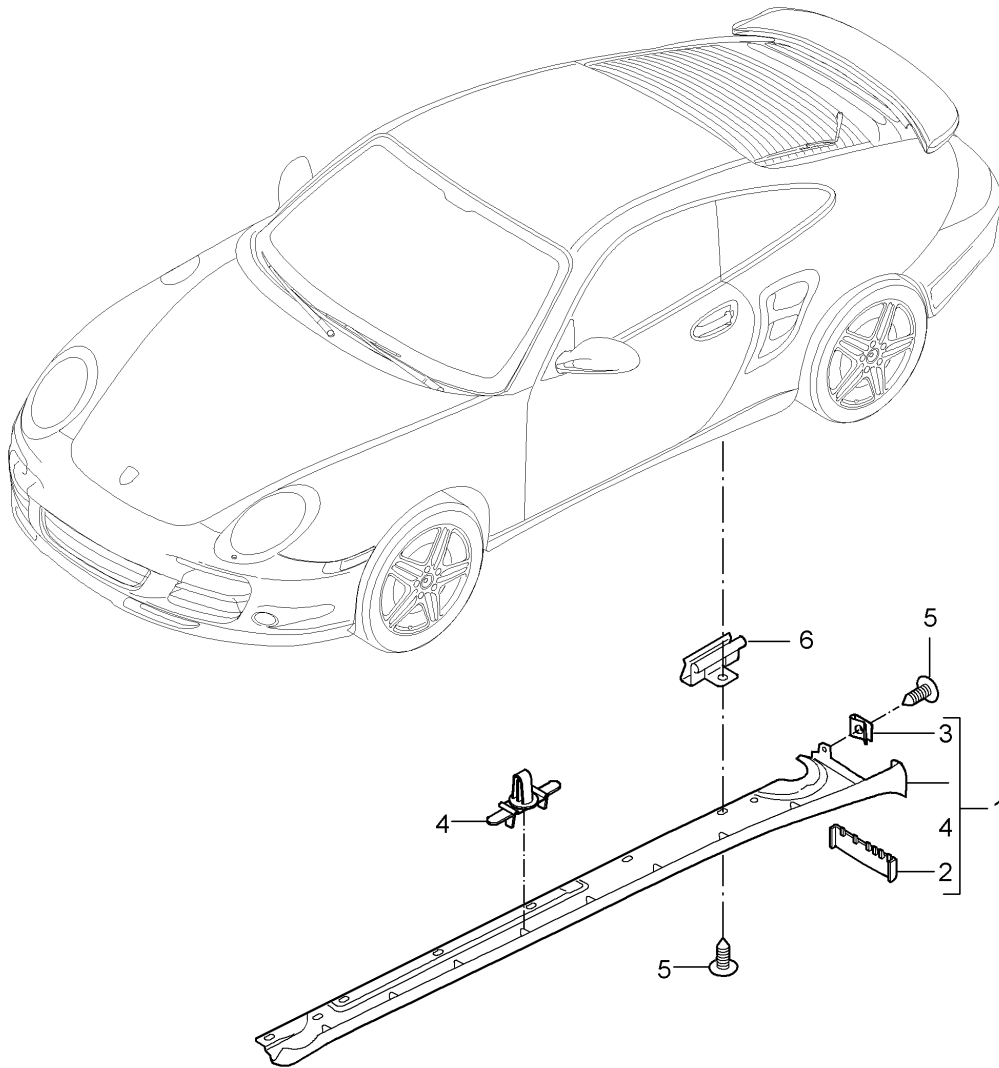

Model: 997T07 Model life 2007>>2009

Pos	Part Number	Description	Remark	Qty	Model
1	997 559 211 00	Insignias Decorative fittings Stone guard film Lid emblem Information available		1	
(1)	996 559 211 01	Lid emblem Information available		1	
2	7L5 853 611 B	Desk pad		1	
3	999 591 423 03	Tapping nut		2	
4	997 559 237 03	Logo *Turbo*		1	TURBO
4	997 559 984 02	Chrome Logo *Turbo*		1	TURBO
(4)	996 559 237 91	Prime coated Logo *GT2*	08-	1	GT2
5	996 559 237 91 70C 997 559 401 00	Rally black Roof edge strip	/L	1	
(5)	997 559 401 00 G2X 997 559 402 00	Prime coated Roof edge strip	/R	1	
6	997 559 402 00 G2X 997 559 721 00	Prime coated Gasket	/L	1	
(6)	997 559 722 00	Roof edge strip Gasket	/R	1	
7	996 559 403 01	Roof edge strip Clip		10	
8	996 559 405 01	Adapter		10	
9	996 559 729 00	Bracket for		4	
10	996 559 501 00	Flap Flap Front		2	
(10)	996 559 501 00 G2X 996 559 503 00	Prime coated Flap Rear		2	
11	996 559 503 00 G2X 997 504 825 03	Prime coated Stone guard film Side section	/L	1	
(11)	997 504 826 03	Stone guard film Side section	/R	1	

Model: 997T07

Model life 2007>>2009