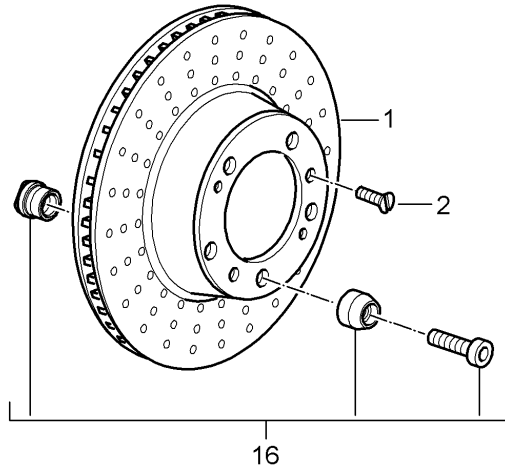

Model: 997T07

Model life 2007>>2009

Pos	Part Number	Description	Remark	Qty	Model
16	000 043 117 00	Bolt Expanding spring Screw Brake cylinder paste 50 G		X	
16	000 043 020 00	Optimoly 100 G		X	

Model: 997T07

Model life 2007>>2009