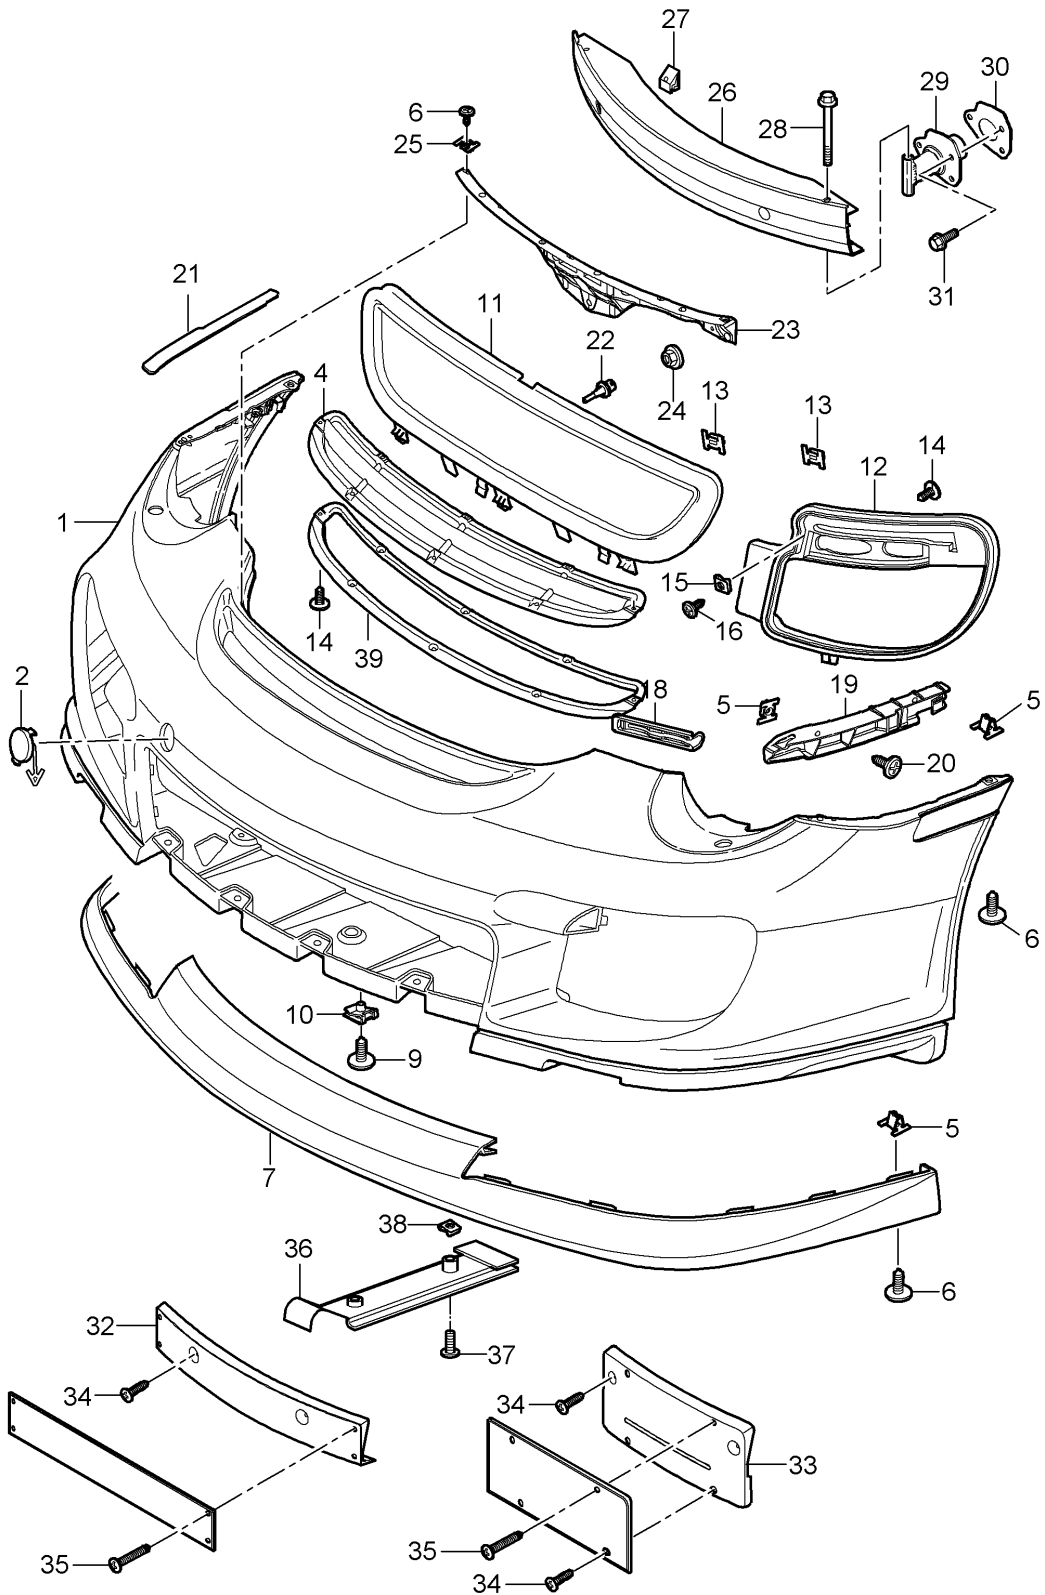

Model: 997T07

Model life 2007>>2009

Pos	Part Number	Description	Remark	Qty	Model
28	997 701 107 01	M 8 X 30 Support Number plate		1	I218
	997 701 107 01 01C	Black			
29	999 919 227 A2	Tapping screw 5,0 X 13		2	I210/211/218
30	999 919 228 A2	Screw 5,0 x 28		2	I210/211/218
-	999 591 709 40	Support Hose Headlight washer system		2	

Model: 997T07

Model life 2007>>2009