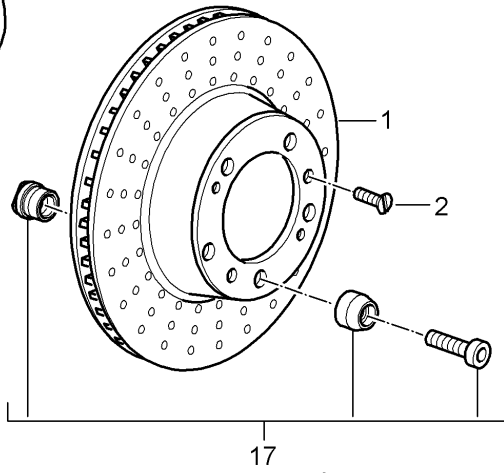

Model: 997T07

Model life 2007>>2009

Pos	Part Number	Description	Remark	Qty	Model
		Tyre pressure monitoring	07-		COUPE
1	997 606 021 00	Sensor Tyre pressure monitoring Use also: 955.361.053.00	08- -07	4	I482/483 CABRIO I482
(1)	997 606 021 01	Sensor Tyre pressure monitoring Use also: 955.361.053.00	08-	4	I482
(1)	997 606 023 00	Sensor Tyre pressure monitoring Use also: 955.361.053.00	-07	4	I483
(1)	997 606 023 01	Sensor Tyre pressure monitoring Use also: 955.361.053.00	08-	4	I483
(2)	997 606 023 02	Sensor Tyre pressure monitoring Use also: 955.361.053.00 Information available	-(ROK)	4	I483
2	955 361 053 00	Valve Aluminium		4	
3	N 908 729 01	Cap		4	
4	4D0 601 365	Fastening screw		4	
5	997 618 103 06	Control unit		1	Turbo
5		Control unit		1	GT-2
(6)	997 618 203 02	Support Control unit		1	
7	999 076 081 40	Plastic nut T5 16 X 11, 2		7	
8	997 606 101 00	Antenna 433 MHZ Use also: Rear axle Clip 997.606.225.00		4	I482
9	997 606 225 00	Clip for Antenna Rear axle		2	
10	999 919 121 09	Oval-head screw M 5 X 16		2	
11	999 919 023 09	Oval-head screw M 5 X 35		4	
12	N 105 168 01	Expander nut ST 4,8		4	
13	997 606 141 00	Support Antenna Front		2	
-	997 652 053 01	Compressor Guide Emergency wheel		1	

Model: 997T07

Model life 2007>>2009