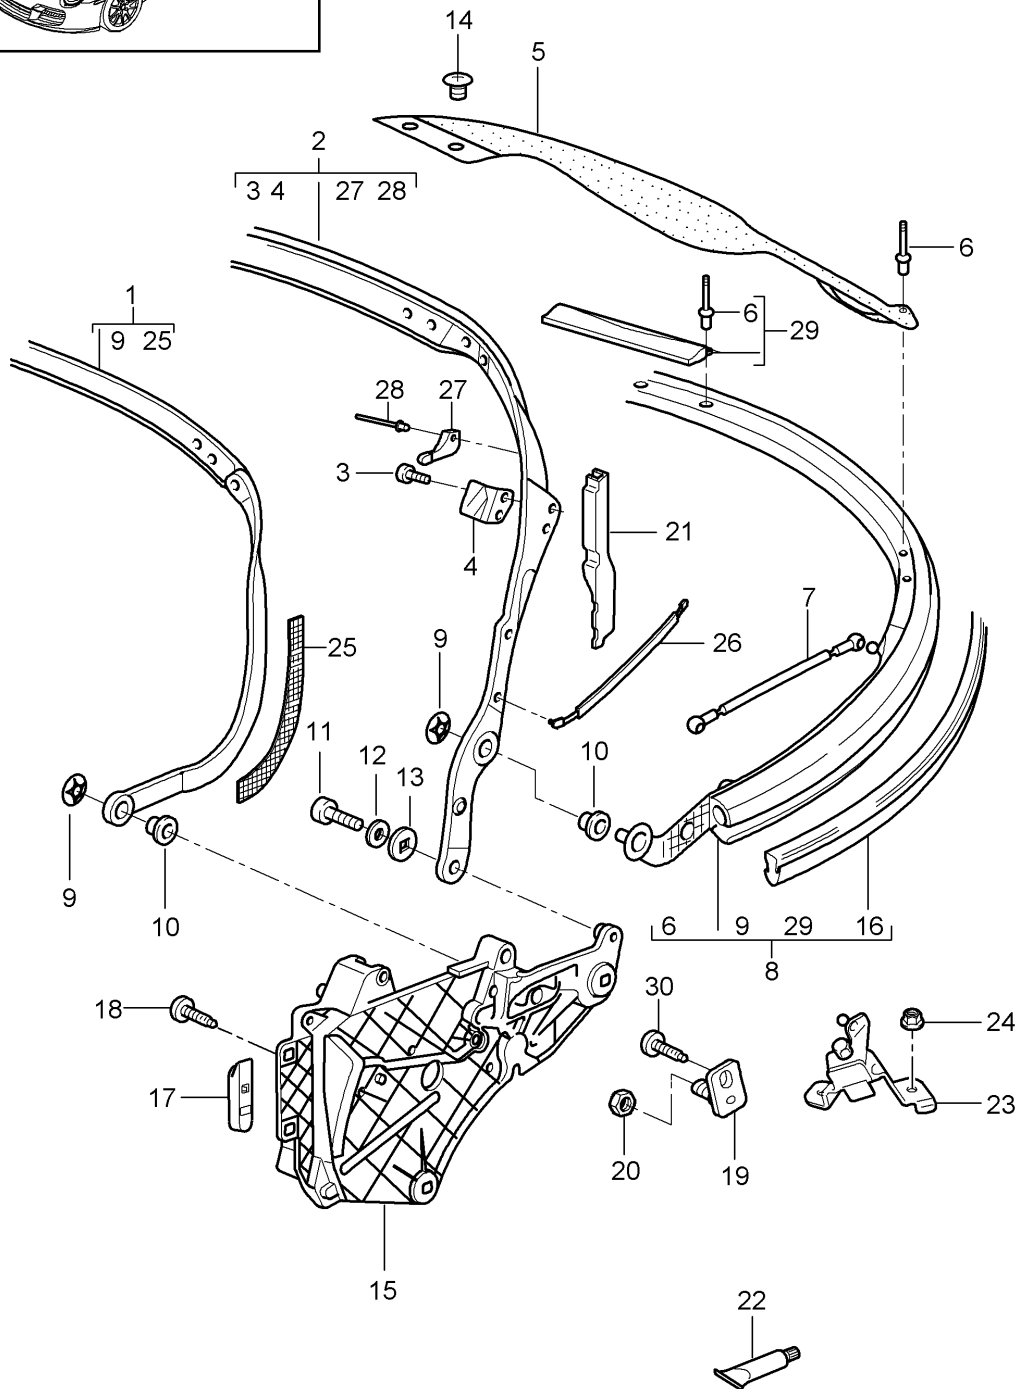

Model: 997T07

Model life 2007>>2009

Model: 997T07 Model life 2007>>2009

Pos	Part Number	Description	Remark	Qty	Model
		Convertible top frame Single parts			
1	996 561 042 01	Roof strut	-08	1	
1	997 561 942 00	Roof strut	09-	1	
2	996 561 037 00	Main folding top bow	-08	1	
2	997 561 037 00	Main folding top bow	09-	1	
3	900 146 003 02	Oval-head screw		4	
4	996 561 959 00	Thrust wedge		2	
5	997 561 089 01	Restraining strap	/L -08	1	
5	997 561 089 02	Restraining strap	/L 09-	1	
(5)	997 561 090 01	Restraining strap	/R -08	1	
(5)	997 561 090 02	Restraining strap	/R 09-	1	
6	999 190 446 30	Blind rivet		X	
7	996 561 191 00	Tension rope Lower		2	
8	997 561 041 00	Roof strut	-08	1	
8	997 561 941 00	Roof strut with Buffer	09-	1	
9	996 561 645 00	Lock		8	
10	999 924 122 40	Bush		8	
11	999 073 195 01	Round head screw M6 X 20		2	
12	999 523 020 01	Cup spring		2	
13	999 924 131 30	Washer 8,5 X 28 X 2		2	
14	999 919 141 09	Oval-head screw M5 X 12		4	
15	996 561 443 00	Convertible top support	/L	1	
(15)	996 561 444 00	Convertible top support	/R	1	
16	996 561 693 00	Gaskets for Roof strut POS.8		2	
17	996 561 735 02	Adjusting shim		2	
18	999 075 065 09	Hexagon-head bolt M8x35 Mount Convertible top support		6	
19	996 561 715 00	Support		2	
20	999 084 630 09	Hexagon nut		2	
21	996 561 259 00	Gasket	/L	1	
(21)	996 561 260 00	Gasket	/R	1	
22	928 101 921 00	Loctite		1	
23	996 561 055 01	Bracket for Tension rope	/L	1	
(23)	996 561 056 01	Bracket	/R	1	
24	999 084 629 01	Hexagon nut		4	
25	997 561 897 00	Velcro strip	/L 09-	1	
(25)	997 561 898 00	Velcro strip	/R 09-	1	
26	997 561 531 00	Spring plate	09-	2	
27	997 561 579 00	Protective plate	/L 09-	1	
(27)	997 561 580 00	Protective plate	/R 09-	1	
28	999 190 494 30	Rivet A 4.8x12.0	09-	2	
29	997 561 961 00	Buffer Set	09-	1	
30	999 073 138 01	Screw M8x25		1