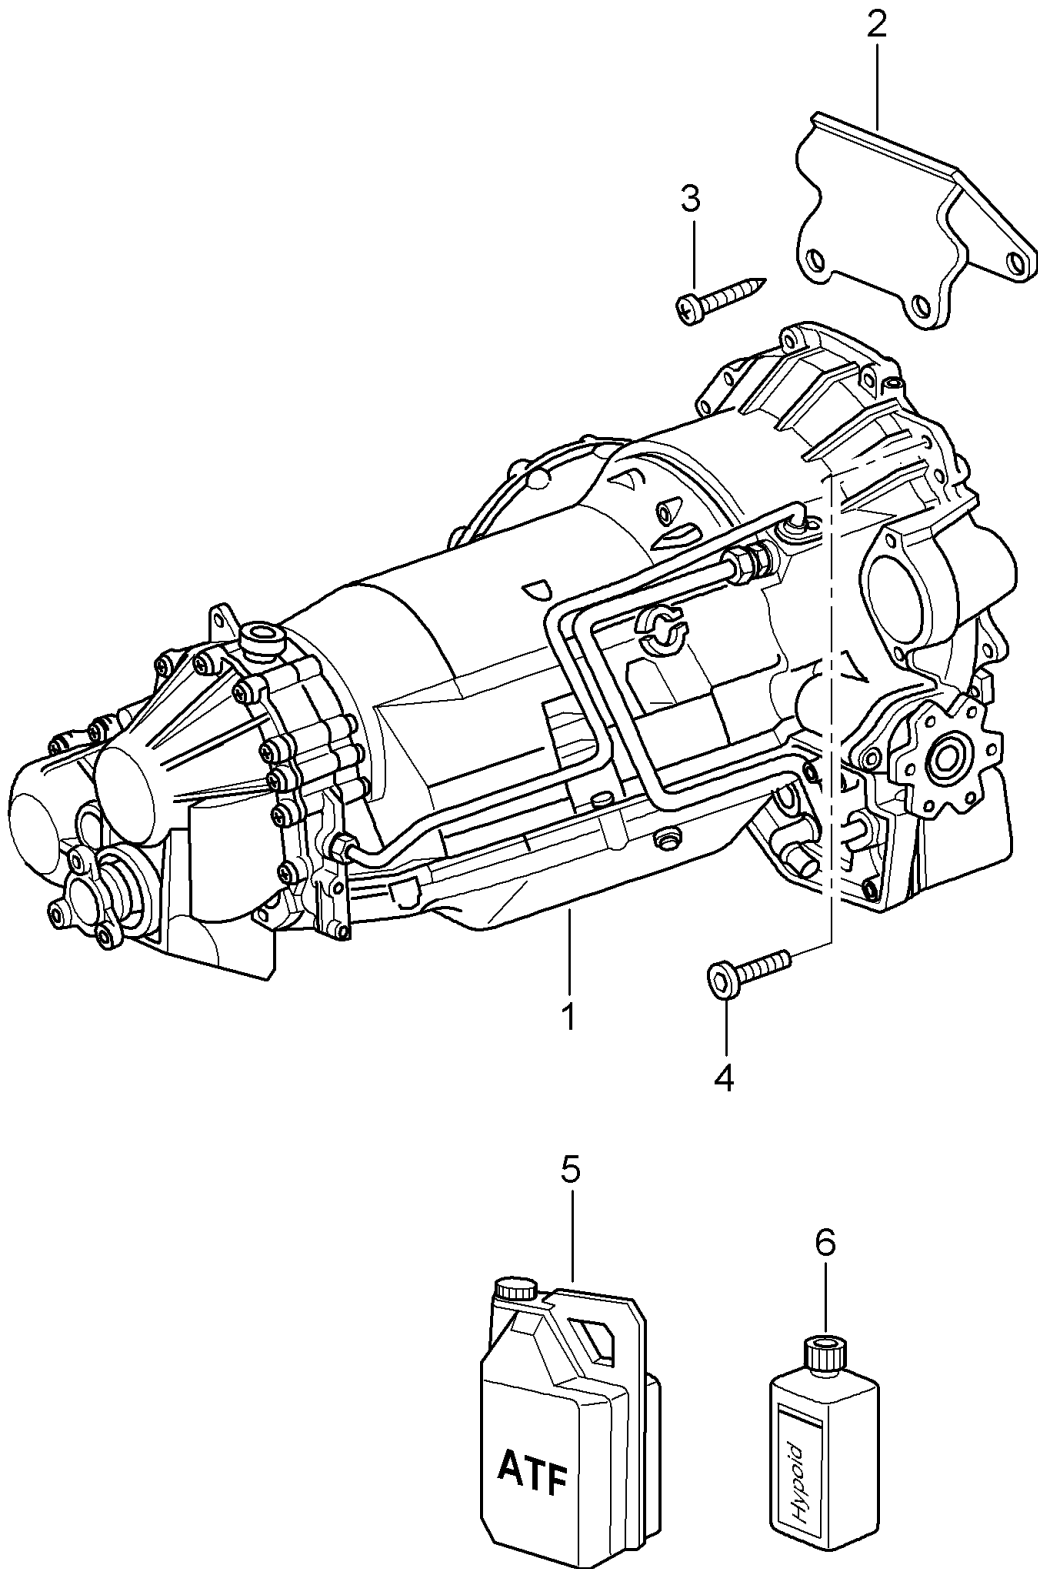

Model: 997T07

Model life 2007>>2009

Model: 997T07

Model life 2007>>2009

Pos	Part Number	Description	Remark	Qty	Model
		Tiptronic Replacement transmission			A97.50
1	722 270 200 0	Transmission		1	
2	996 449 101 50	Hook		1	
2	997 449 101 50	Hook		1	
3	999 073 190 09	Oval-head screw M 8 X 60		2	
4	999 073 373 01	Round head screw M 8 X 35		4	
5	000 043 204 90	Transmission oil ATF 20 LTR. Container		X	
(5)	000 043 304 01	Transmission oil ATF 1 LTR. Container		X	
6	999 917 546 00	Transmission oil 75 W 90 1 LTR. Container		X	
-	210 997 003 2	Screw plug		1	
-	900 123 060 30	Sealing ring 24 x 29		1