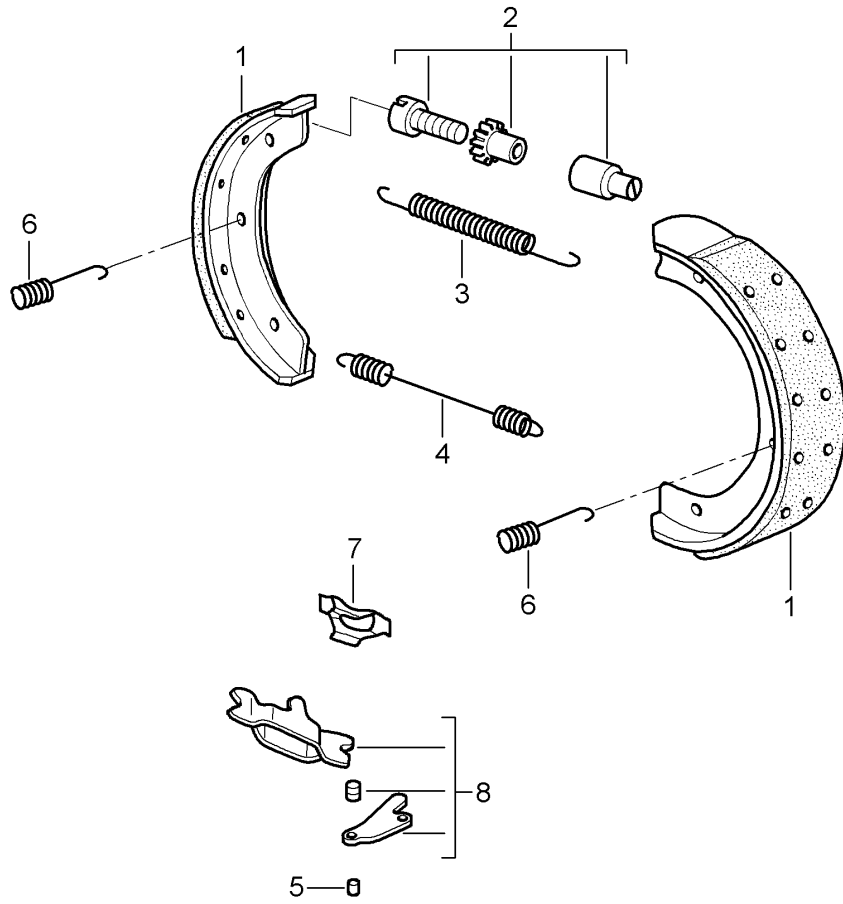

Model: 997T07

Model life 2007>>2009

Model: 997T07

Model life 2007>>2009

Pos	Part Number	Description	Remark	Qty	Model
		Handbrake See technical manual Group 46 83 20			TURBO
1	997 352 993 01	Brake shoe 1 set Only together with Compression spring 997.352.741.00		1	TURBO
(1)	997 352 993 02	Brake shoe 1 set		1	GT2
2	993 352 071 00	Adjusting screw		2	
3	997 352 721 01	Tension spring Short		2	
4	997 352 723 02	Tension spring Long		2	
5	993 352 737 00	Bolt		2	
6	997 352 741 00	Compression spring Only together with Brake shoe 997.352.993.01		4	TURBO
(6)	997 352 741 02	Compression spring		4	GT2
7	997 352 807 00	Support panel		2	
8	928 352 090 01	Push-button lock Complete		2