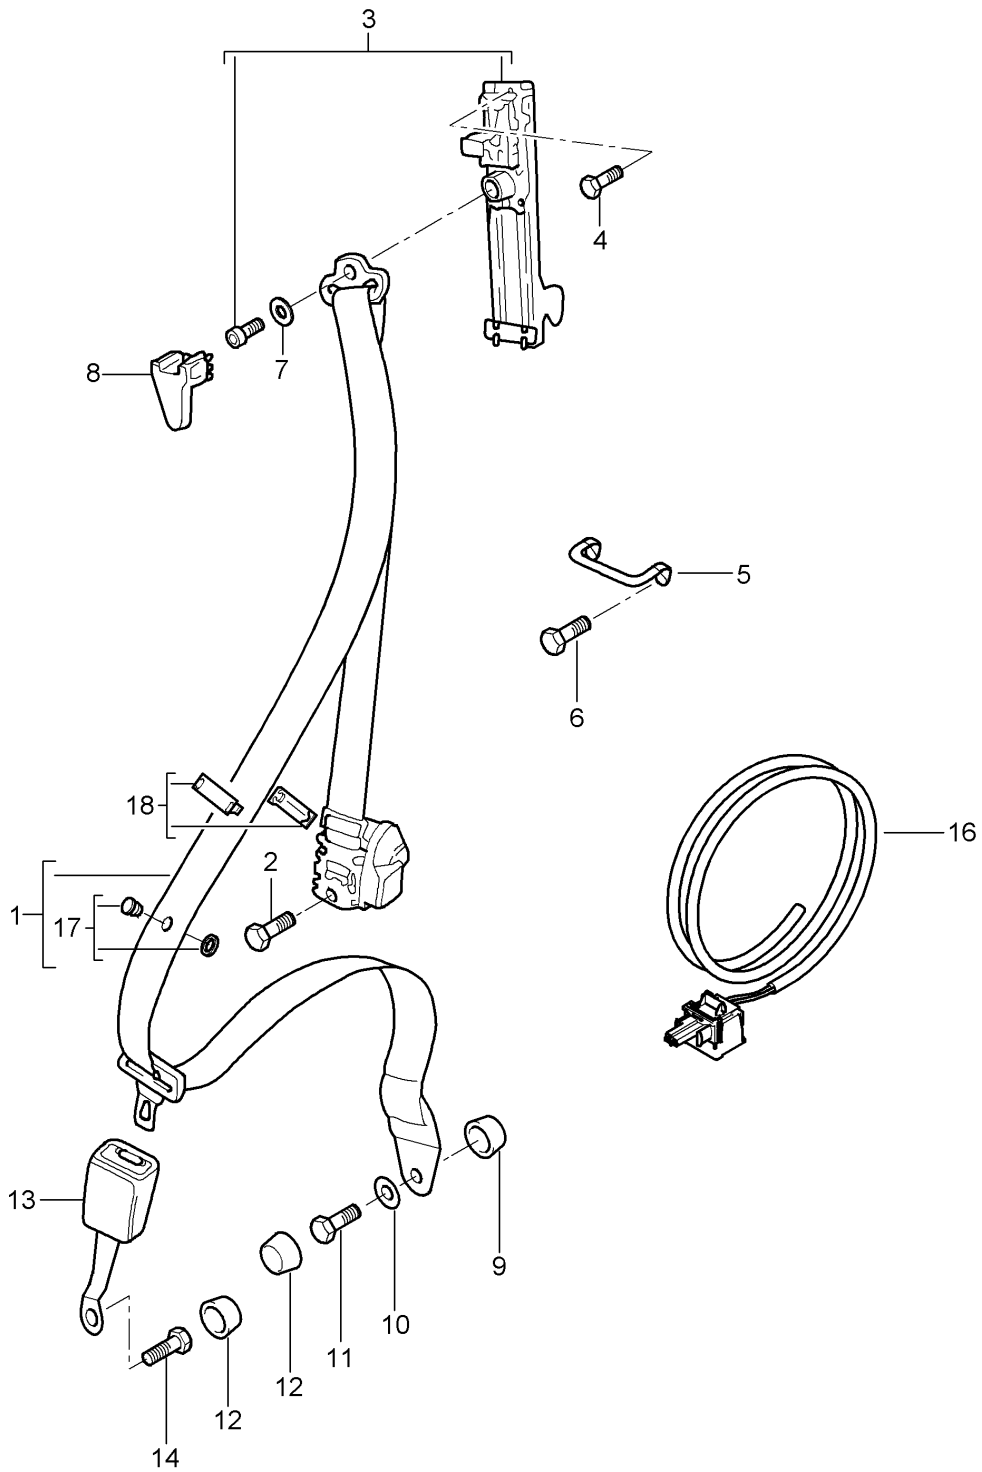

Model: 997T07

Model life 2007>>2009