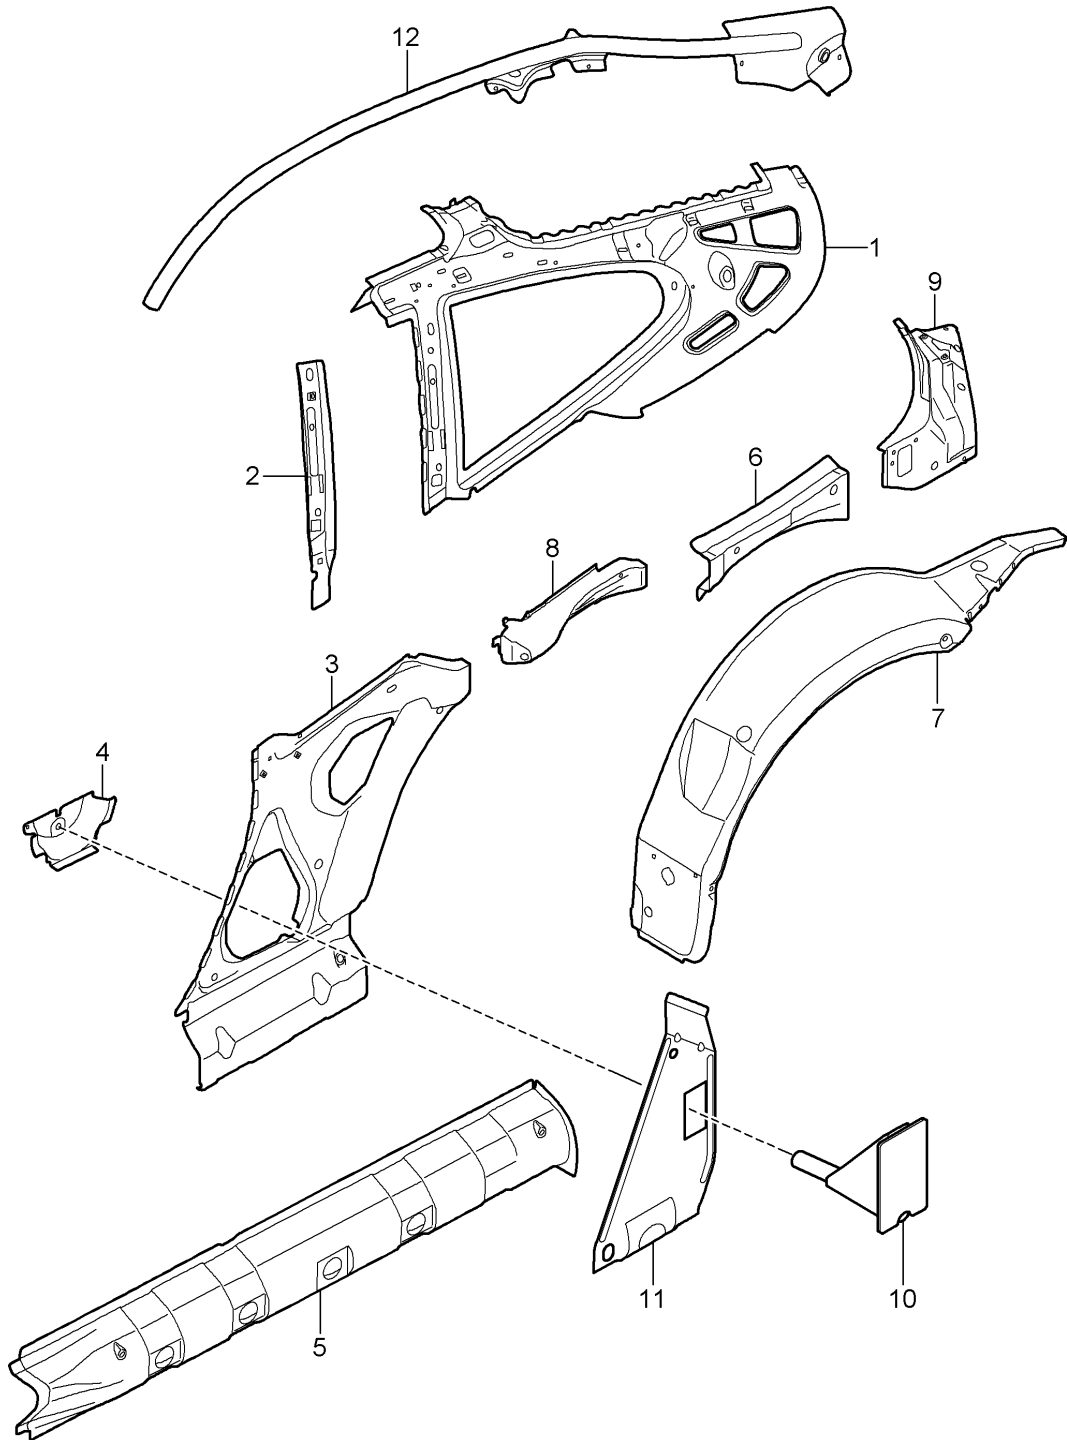

Model: 997T07

Model life 2007>>2009