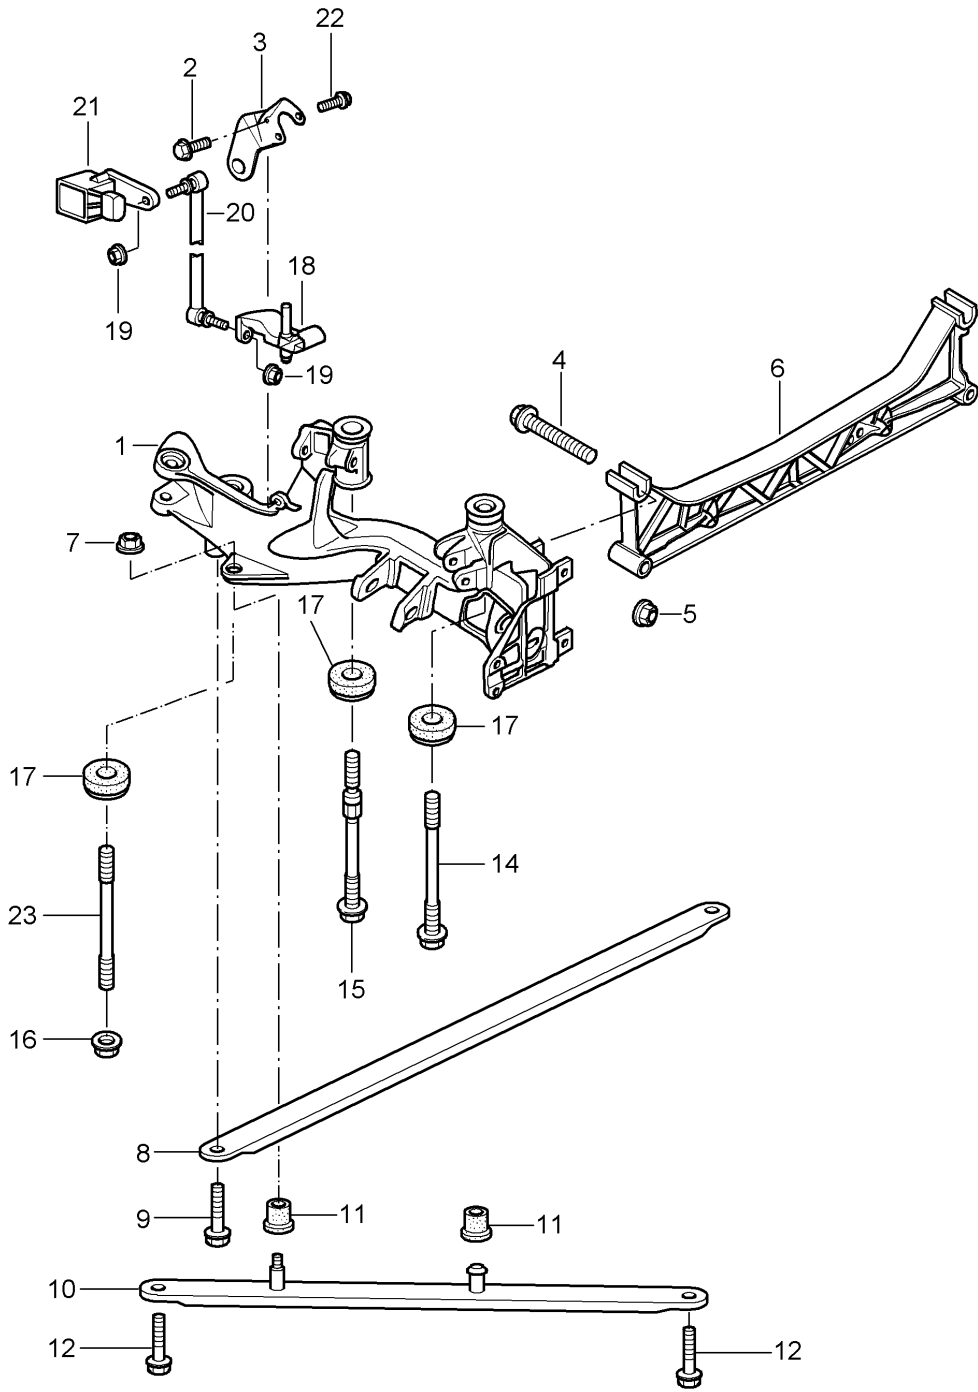

Model: 997T07

Model life 2007>>2009

Pos	Part Number	Description	Remark	Qty	Model
25	996 361 617 00	Speed sensor Spacer ring 17 mm with Bolt		2	TURBO/COUPE IXRN
26	900 060 070 01	Stud M6X30 Mount Speed sensor	07-	1	

Model: 997T07

Model life 2007>>2009