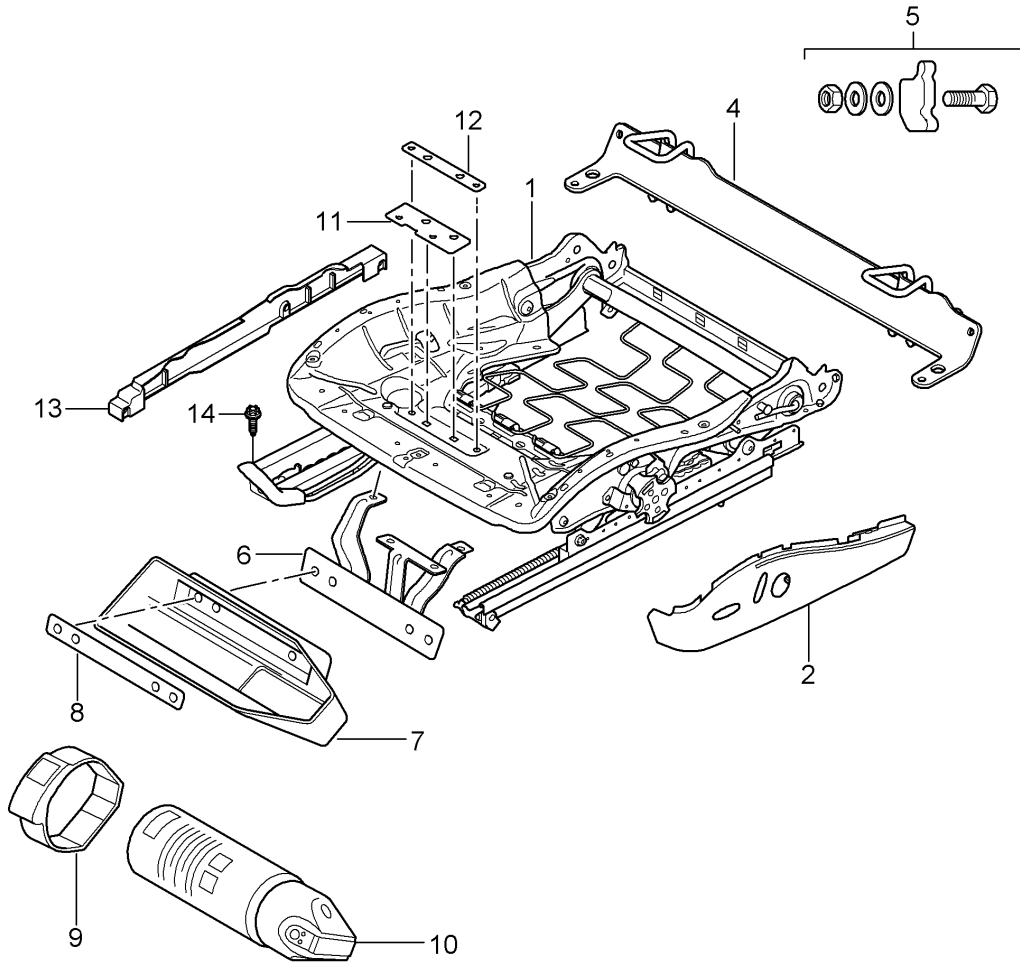

Model: 997T07

Model life 2007>>2009