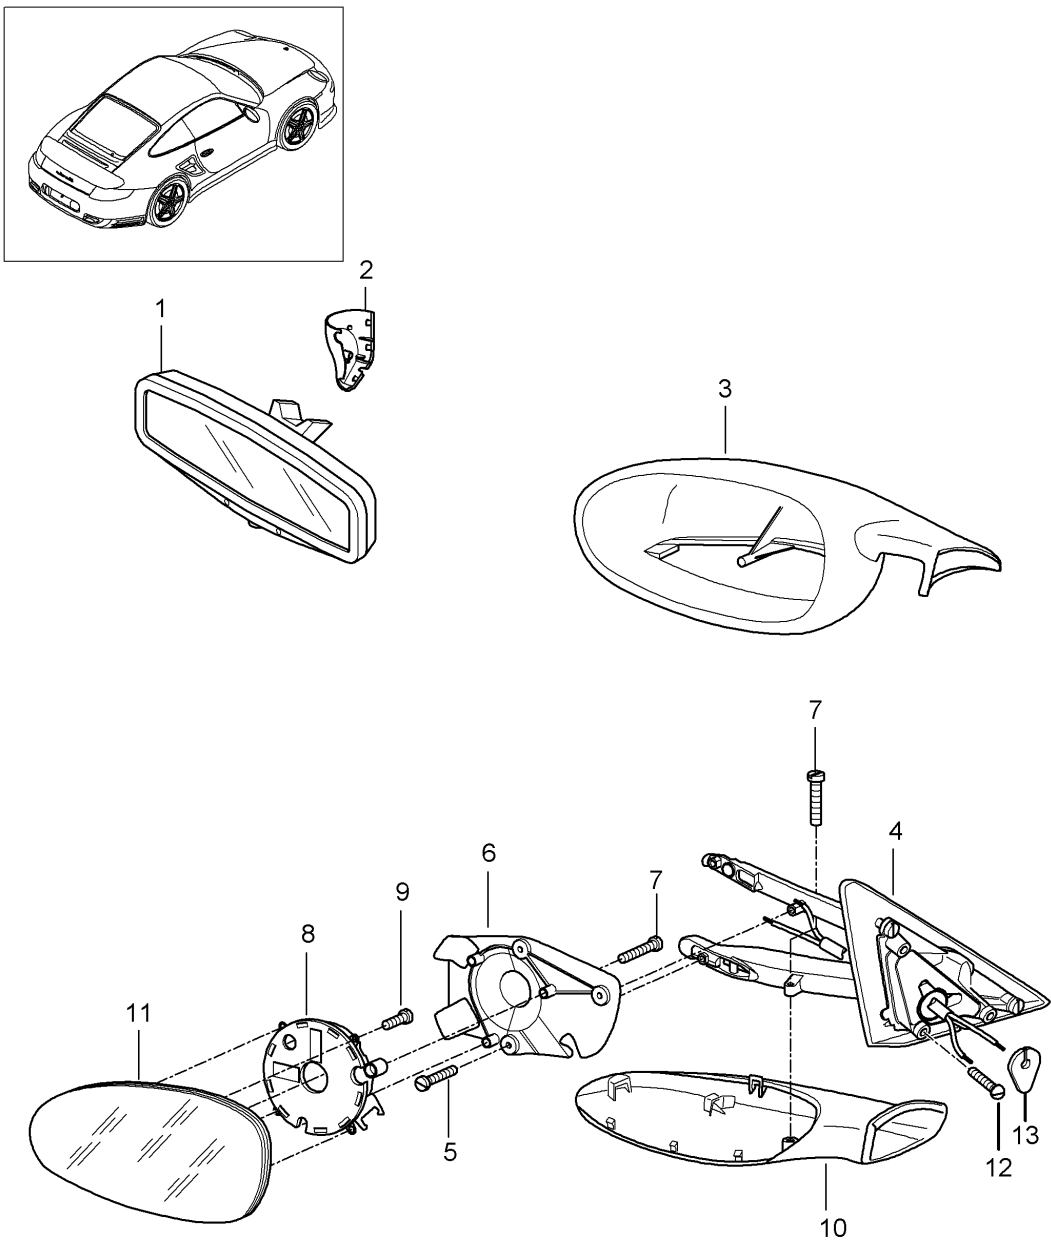

Model: 997T07

Model life 2007>>2009

Pos	Part Number	Description	Remark	Qty	Model
17	999 507 971 01	Retaining frame Firewall Speed nut ST 4,2 for Mount Support Heating		1	
18	997 552 603 01	Reinforcement plate Support Airbag		1	
19	900 378 222 09	Hexagon-head bolt M 6 X 16		4	
20	999 591 850 01	Speed nut ST 4,2		X	
21	999 591 951 03	Speed nut ST 4,2		X	

Model: 997T07

Model life 2007>>2009