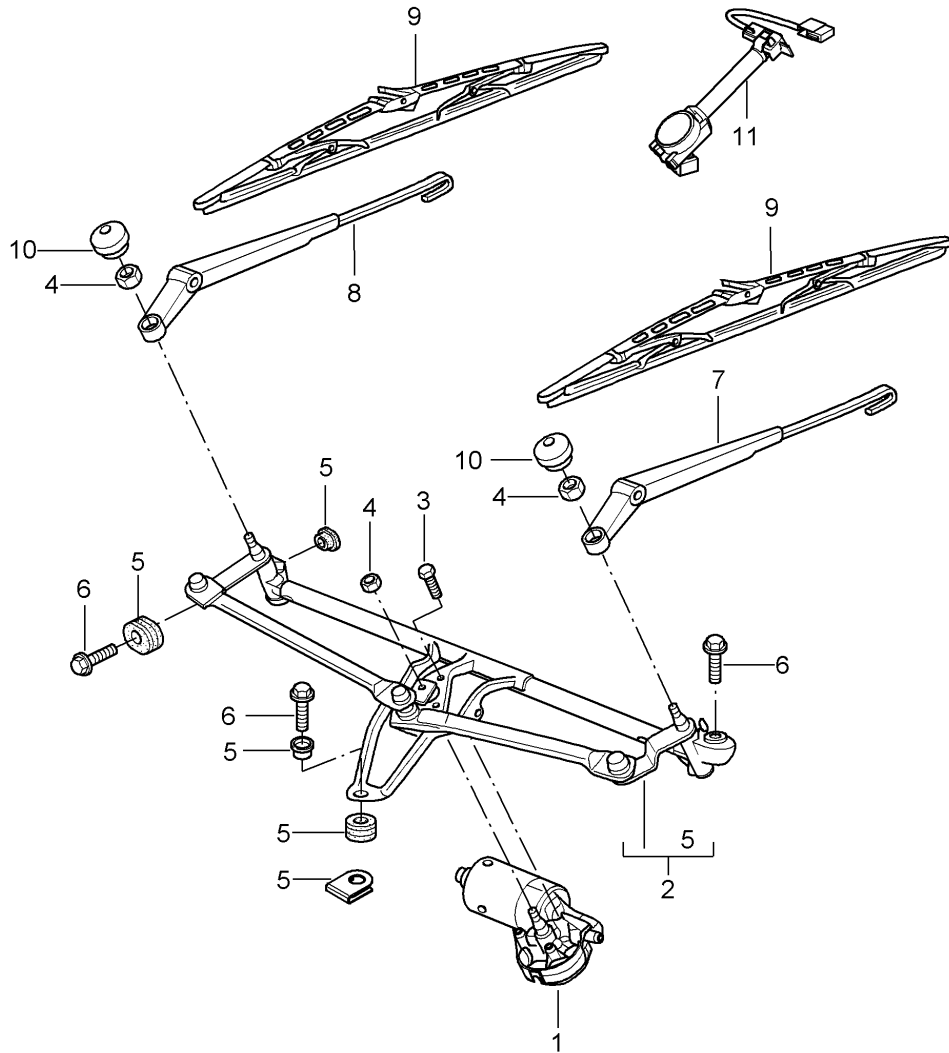

Model: 997T07

Model life 2007>>2009