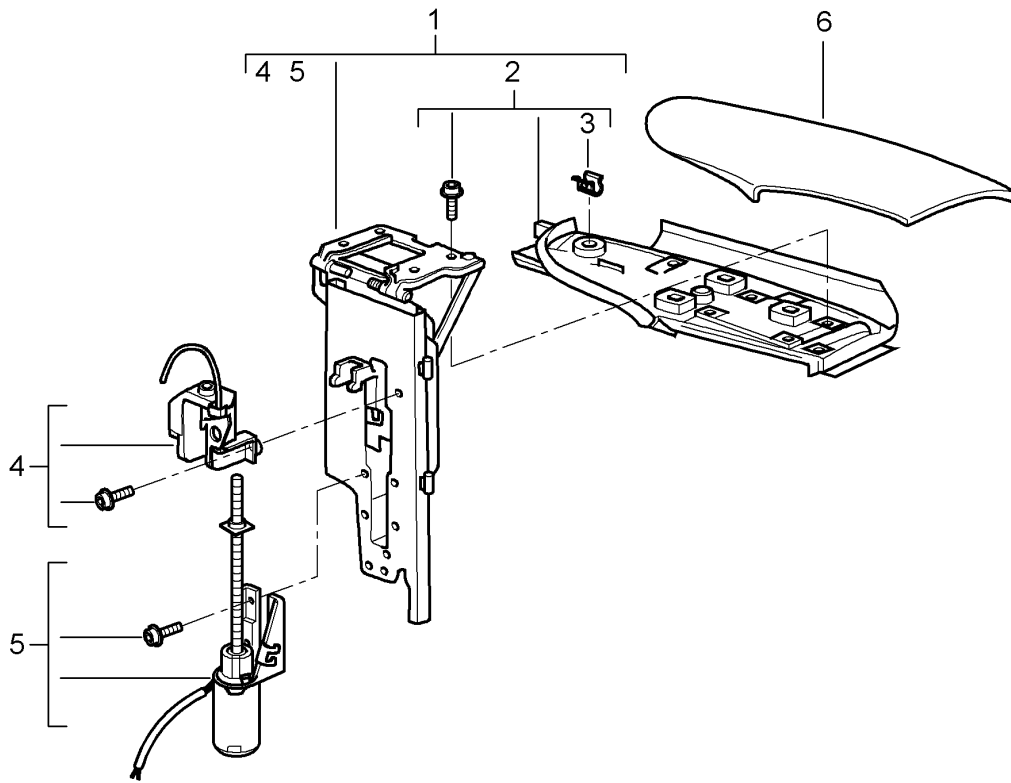

Model: 997T07

Model life 2007>>2009

Model: 997T07

Model life 2007>>2009

Pos	Part Number	Description	Remark	Qty	Model
		Flap Lateral Folding top			
1	996 561 175 01	Flap	/L	1	
(1)	996 561 176 01	Flap	/R	1	
2	996 561 625 00	Lower part	/L	1	
(2)	996 561 626 00	Lower part	/R	1	
3	999 507 533 02	Clamp		X	
4	996 561 685 00	Microswitch	/L	1	
(4)	996 561 686 00	Microswitch	/R	1	
5	996 561 675 00	Driving mechanism	/L	1	
(5)	996 561 676 00	Driving mechanism	/R	1	
6	--- --- --- --	See illustrations 8/07/07	/R	1