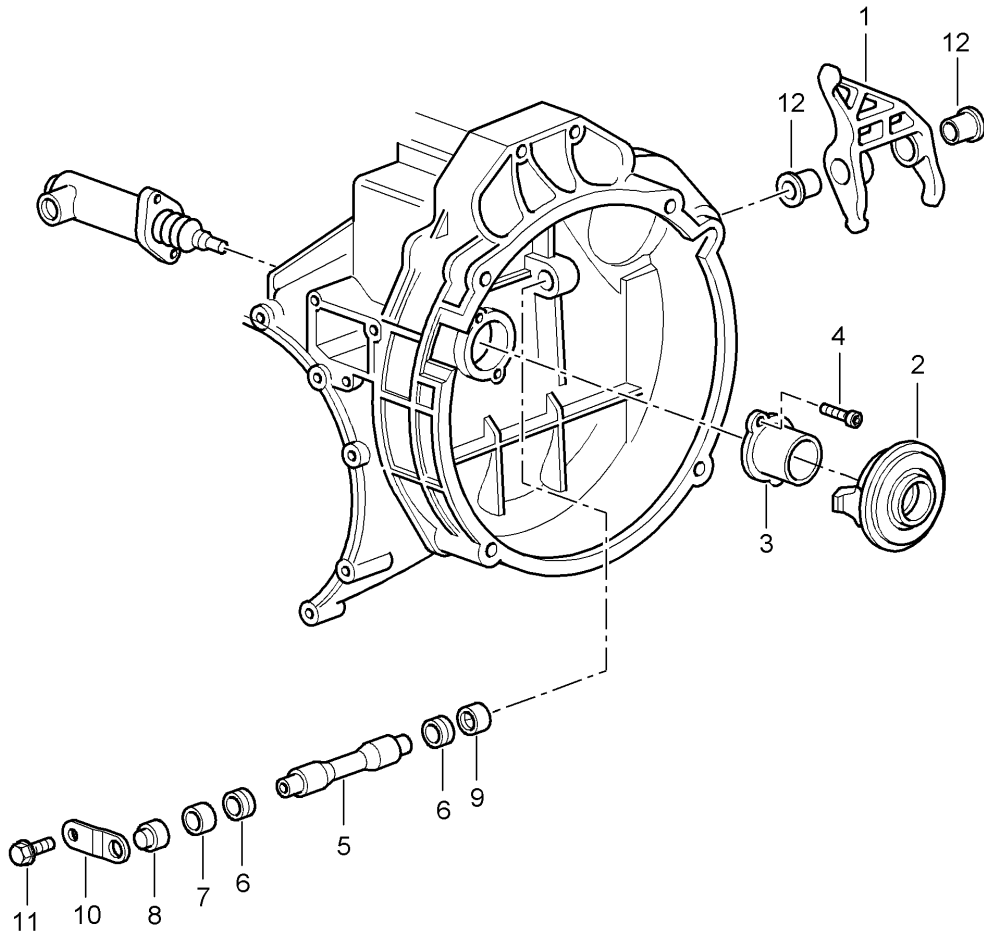

Model: 997T07

Model life 2007>>2009