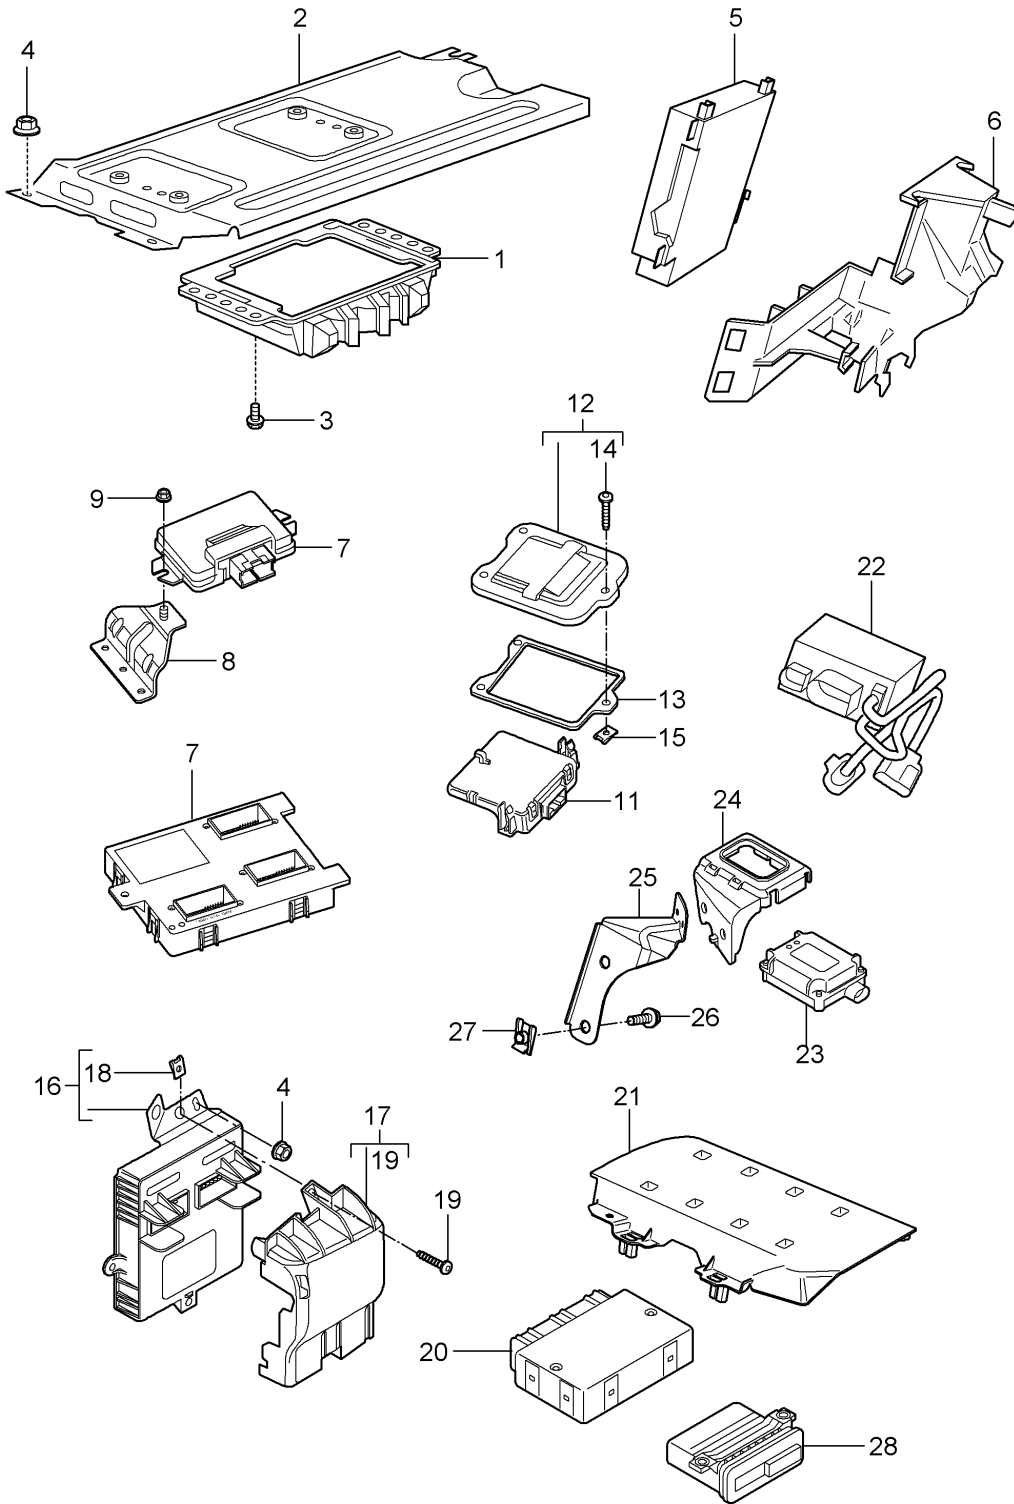

Model: 997T07

Model life 2007>>2009

Model: 997T07

Model life 2007>>2009

Pos	Part Number	Description	Remark	Qty	Model
1	997 618 602 03	Control units Control unit		1	
2	996 618 129 01	- dme - Support Control unit		1	COUPE
(2)	996 618 131 00	- dme - Support Control unit		1	CABRIO
3	999 073 189 01	- dme - Round head screw M 6 X 12		4	COUPE
(3)	999 073 060 02	Tapping screw 4,8 X 13		X	CABRIO
4	999 084 629 01	Hexagon nut M 6		3	COUPE
5	997 618 180 14	Control unit Tiptronic		1	I249
6	996 618 257 01	Support Control unit Tiptronic		1	I249
-	-	Control unit Convertible top control See group 8/11/15		1	CABRIO
7	997 618 195 04	Control unit All-wheel		1	
8	997 618 117 00	Support Control unit All-wheel		2	
9	900 377 010 02	Hexagon nut M 6		2	
10	997 610 102 06	Control unit Vehicle electrical system		1	
10	997 618 516 01	Control unit Vehicle electrical system		1	
11	997 610 107 04	Control unit Gateway		1	
12	997 572 419 03	Lid		1	
13	997 572 221 00	Gasket		1	
14	900 143 094 09	Tapping screw ST 4,8 X 19		3	
15	999 591 855 01	Speed nut ST 4,8		3	
16	997 618 513 01	Control unit FRONT luggage compartment		1	
17	997 551 736 01	Cover		1	
18	999 507 462 09	Speed nut 4,8		1	
19	999 073 061 02	Tapping screw 4,8 X 16		1	
20	997 618 260 08	Control unit Rear end		1	
21	997 618 371 01	Support		1	
22	997 618 436 01	Control unit Cooling air control		1	TURBO
22	997 618 436 03	Control unit Cooling air control		1	TURBO
22	997 618 436 92	Control unit Cooling air control		1	GT2
23	997 618 227 02	Control unit Garage door opener		1	I607
23	997 618 227 03	Control unit Garage door opener		1	I607