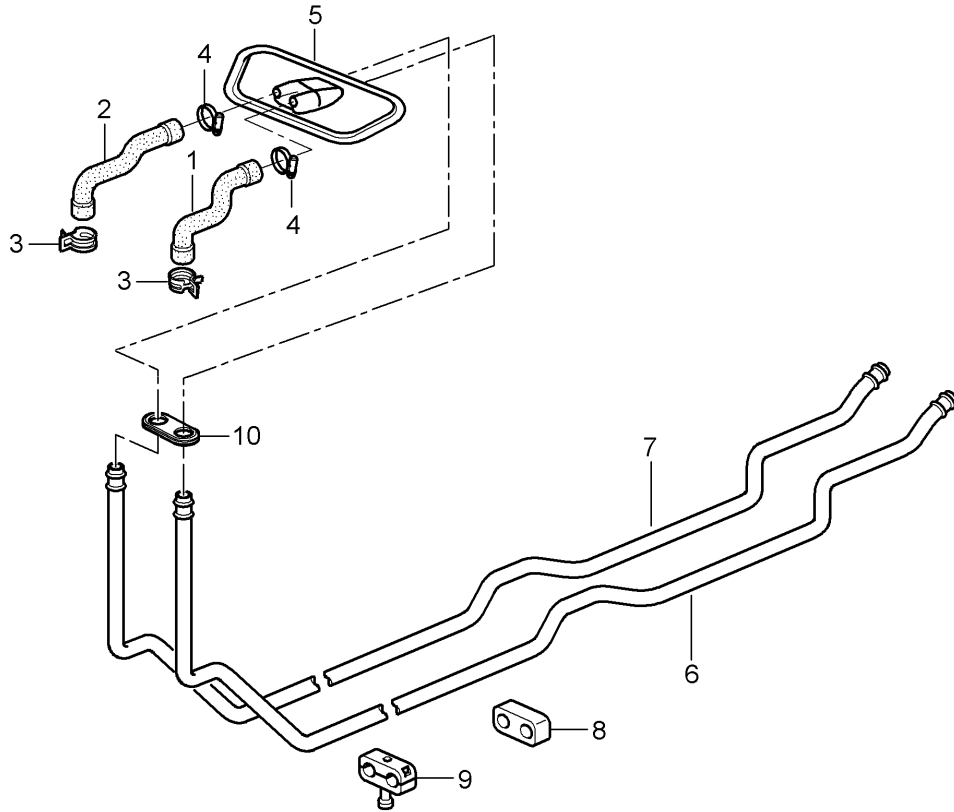

Model: 997T07

Model life 2007>>2009

Model: 997T07 Model life 2007>>2009

Pos	Part Number	Description	Remark	Qty	Model
		Heating system 1			
		Feed line			
		Return line			
1	996 572 583 04	Heater hose	/LL	1	I098
2	996 572 585 04	Heater hose	/LL	1	I098
3	999 512 656 09	Hose clamp B25 X 12		2	
4	999 512 346 01	Hose clamp A16-27/9		2	
5	996 572 263 02	Gasket	/LL	1	I098
6	997 572 681 00	Heater pipeline Supply		1	
7	997 572 683 00	Heater pipeline Return line		1	
8	996 572 785 00	Connection piece		X	
9	999 511 230 40	Cable holder		4	
-	999 511 232 41	Rubber mounting 19/19		4	
10	996 572 765 02	Grommet		1