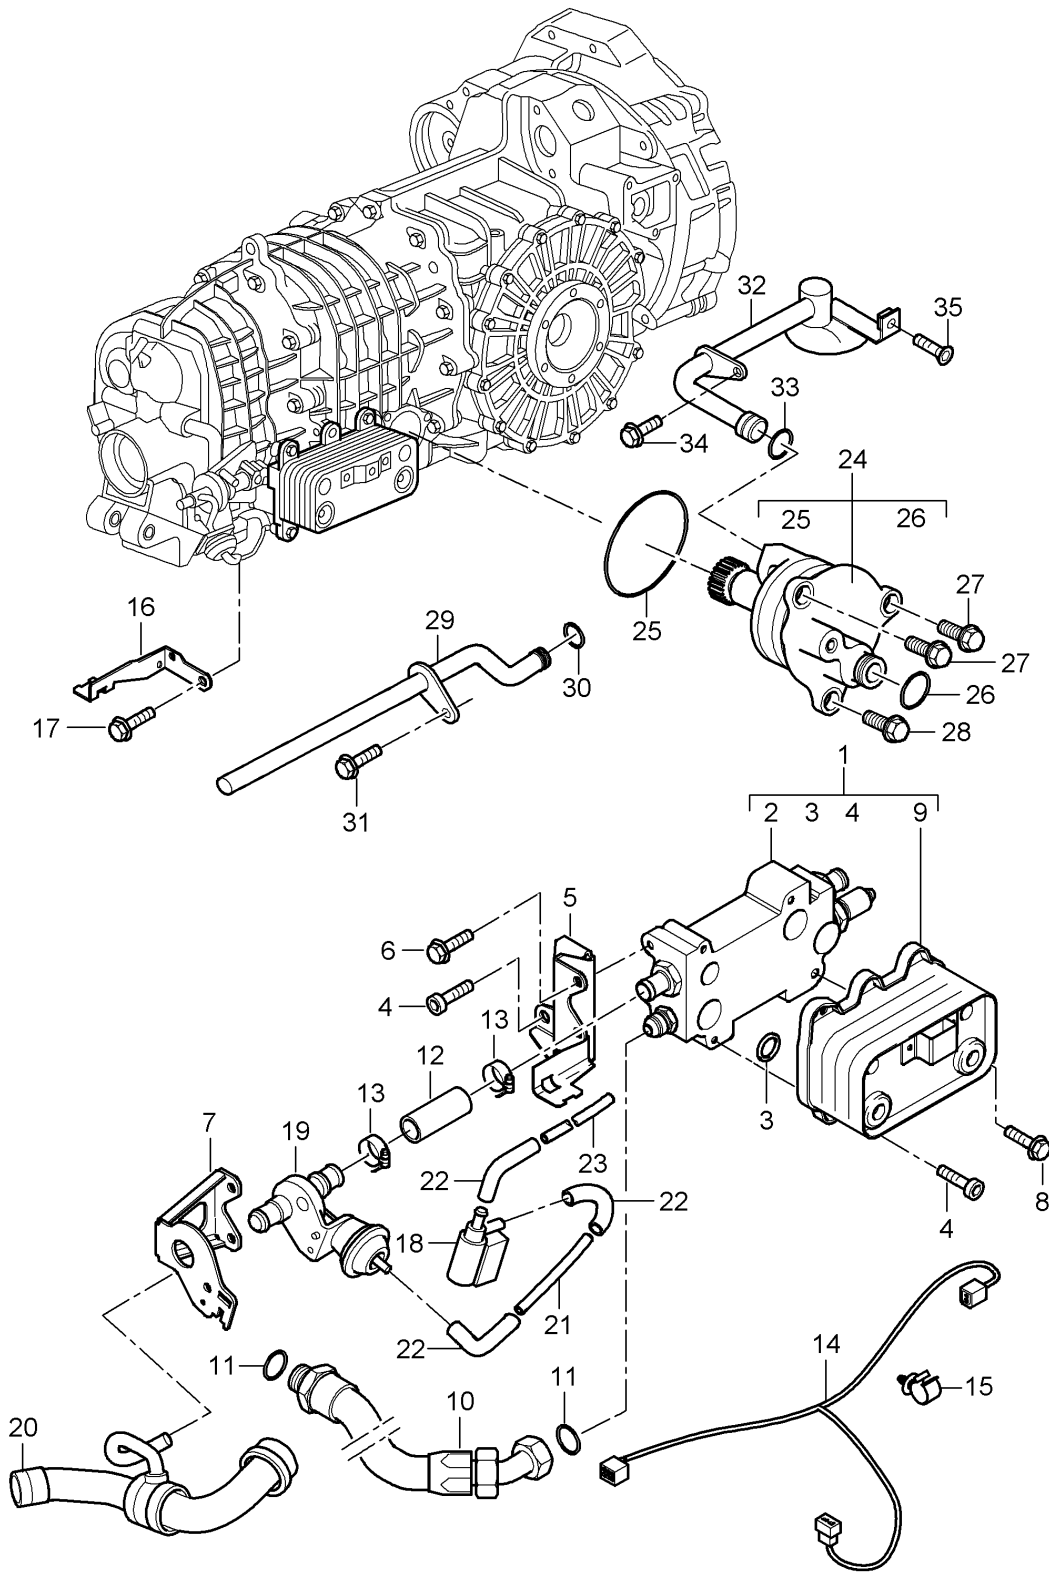

Model: 997T07

Model life 2007>>2009

Model: 997T07

Model life 2007>>2009

Pos	Part Number	Description	Remark	Qty	Model
		Transmission oil cooler Lines	08-		G97.88
1	996 307 015 8A	Oil pump Transmission oil cooler Complete		1	
2	996 307 020 8A	Port plate		1	
3	900 331 021 40	O-ring 20 X 3,55		4	
4	999 073 103 01	Round head screw M 6 X 16		5	
5	996 307 141 89	Support		1	
6	900 378 017 01	Hexagon-head bolt M 8 X 20		2	
7	996 307 145 89	Support		1	
8	900 378 191 01	Hexagon-head bolt M 6 X 55		1	
9	996 307 209 88	Transmission oil cooler		1	
10	996 307 333 88	Oil hose		1	
11	900 123 152 30	Sealing ring A 16 X 22		2	
12	900 181 067 50	Water hose B18 X 3,5 X47		1	
13	999 512 552 00	Hose clamp A 20-32 / 9		2	
13	999 512 552 01	Hose clamp A 20-32 / 9		2	
14	996 612 401 70	Wiring harness		1	
15	811 971 848 B	Cable terminal		3	
16	996 106 536 73	Support		1	
17	900 378 074 01	Hexagon-head bolt M 8 X 16		2	
18	996 605 123 01	Change-over valve		1	
19	928 574 573 03	Disc valve		1	
20	...	See illustrations 1/05/10		1	
-	000 043 205 01	Pipe 4,0 X 1,0		*	
21	...	75 MM		1	
22	928 574 717 05	Moulded hose		3	
-	000 043 205 01	Pipe 4,0 X 1,0		*	
23	...	1100 MM		1	
24	997 307 023 90	Oil pump		1	
25	999 701 799 40	Round seal 65,0 X 3,0		1	
26	999 701 123 50	O-ring 15,0 X 3,0		1	
27	900 378 022 01	Hexagon-head bolt M8 X 25		2	
28	900 378 033 01	Hexagon-head bolt M8 X 30		1	
29	996 307 043 88	Oil splash tube		1	
30	999 701 439 40	O-ring 11,5 X 1,5		1	
31	900 075 001 03	Hexagon-head bolt M 5X 8		1	
32	996 307 049 9B	Intake manifold		1	
33	999 707 171 40	O-ring 13,0 X 1,5		1	
34	900 378 036 01	Hexagon-head bolt M 6 X 12		1	
35	900 269 107 01	Countersunk-head screw M 6 X 10		1