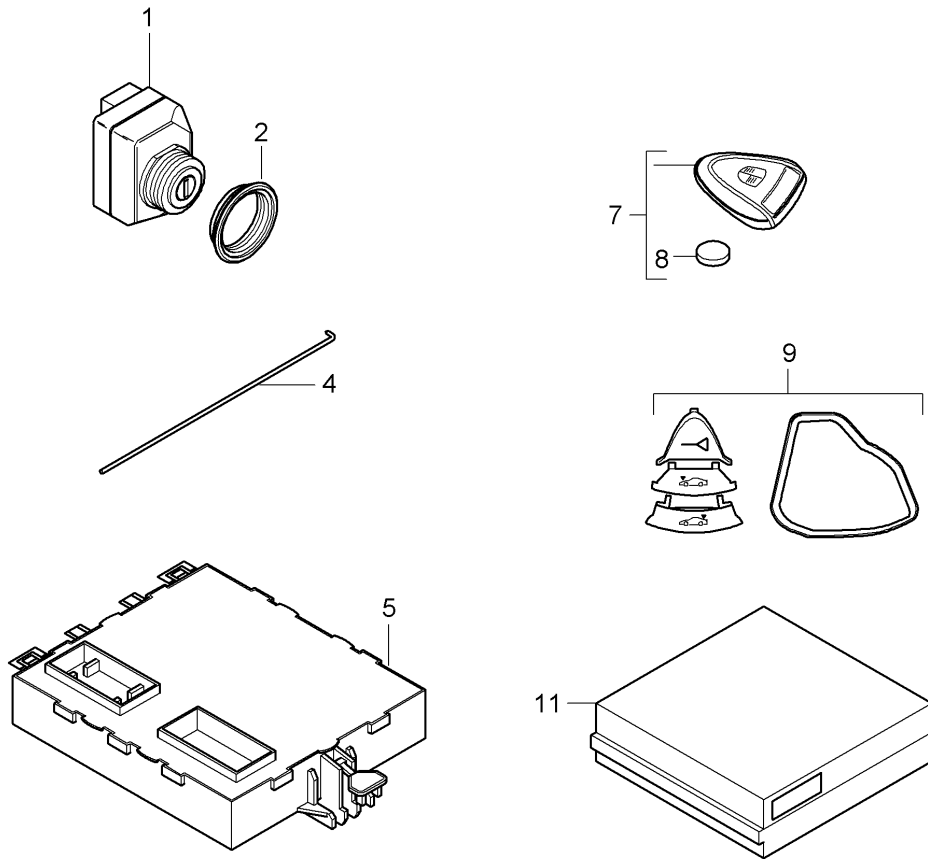

Model: 997T07

Model life 2007>>2009

Model: 997T07

Model life 2007>>2009

Pos	Part Number	Description	Remark	Qty	Model
1	997 618 159 04	Control units Ignition starter switch PORSCHE ACCESS SYSTEM Control unit		1	
2	997 618 759 00	Ignition starter switch Nut		1	
-	997 618 361 00	Cover Release		1	
4	970 618 761 00	Handheld transmitter Emergency operation Release		1	
5	997 618 172 14	Ignition starter switch Control unit PORSCHE ACCESS SYSTEM	07	1	I535
5	997 618 172 15	Control unit PORSCHE ACCESS SYSTEM	-08	1	I535
5	997 618 172 16	Control unit PORSCHE ACCESS SYSTEM	-08	1	I535
5	997 618 172 15	Control unit PORSCHE ACCESS SYSTEM	09	1	I525
5	997 618 172 16	Control unit PORSCHE ACCESS SYSTEM	09	1	I525
-	997 612 053 01	Connecting line	/LL -08	1	I098/535
-		Connecting line	/LL 09	1	I098/665
7	997 637 244 47	Handheld transmitter		1	COUPE I535
7		Handheld transmitter		1	CABRIO I533 I535
7	997 637 109 01	Handheld transmitter	-08	1	COUPE I535
7		Handheld transmitter	09	1	COUPE I525
7		Handheld transmitter	-08	1	CABRIO I533 I535
7		Handheld transmitter	09	1	CABRIO I525 I533
(7)	997 637 244 37	Handheld transmitter		1	CABRIO I535
(7)	997 637 103 01	Handheld transmitter	-08	1	CABRIO I535
(7)		Handheld transmitter	09	1	CABRIO I525
8	999 611 108 00	Battery		1	
9	000 043 400 14	Repair kit Key Handheld transmitter Version Grey See workshop manual KD-NR.: 966237		1	
11	997 618 210 01	Sensor Interior monitoring		1