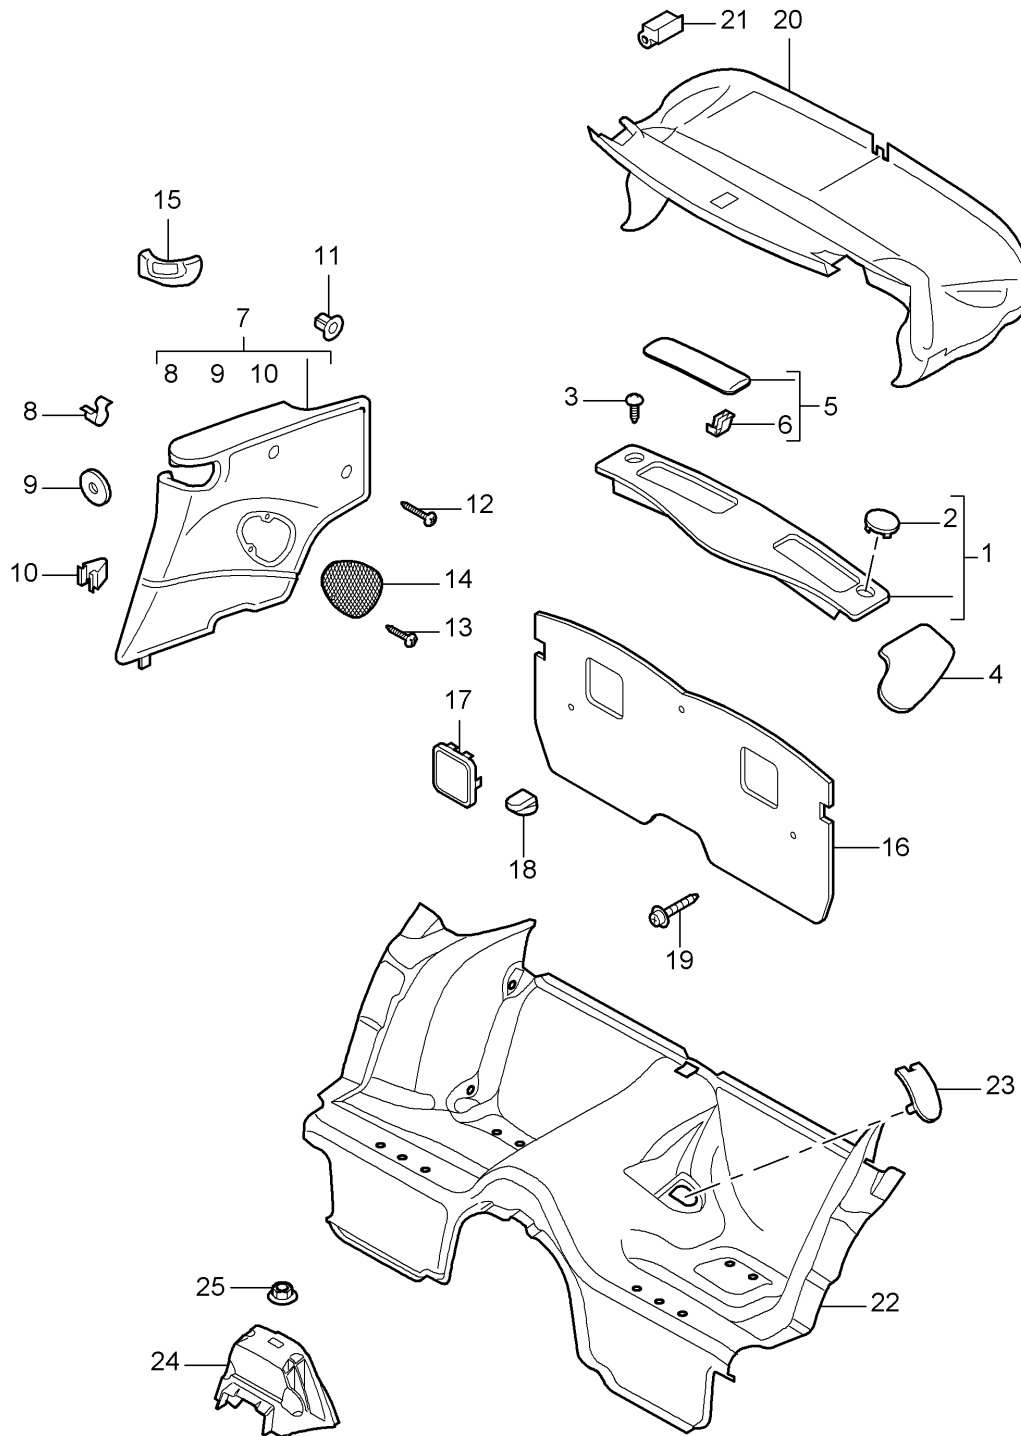

Model: 997T07

Model life 2007>>2009