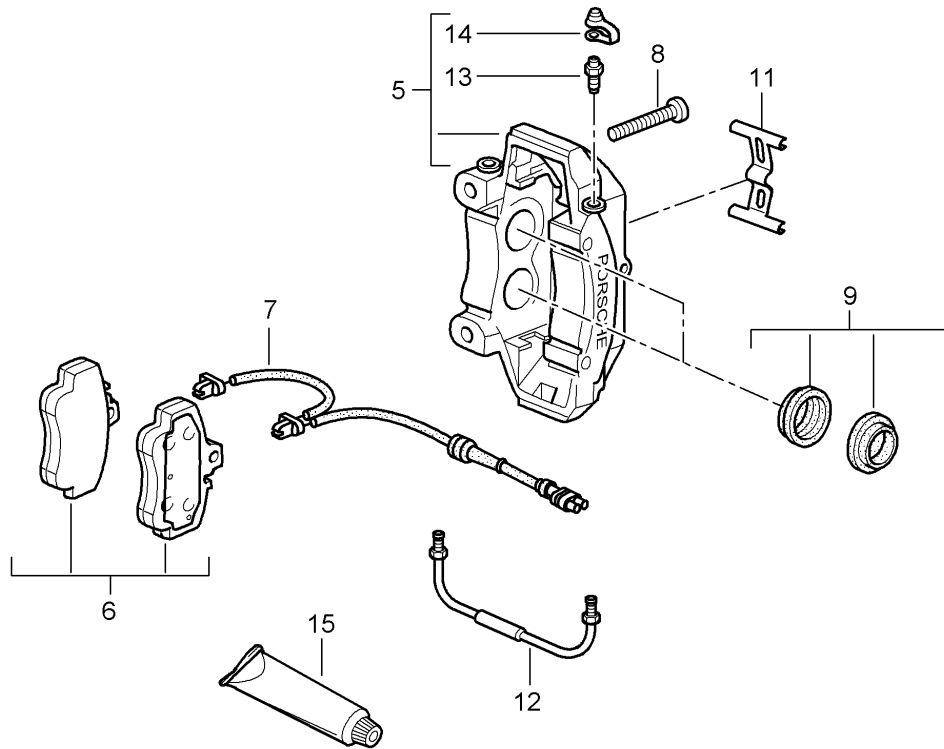

Model: 997T07

Model life 2007>>2009

Pos	Part Number	Description	Remark	Qty	Model
16	000 043 117 00	Bolt Expanding spring Screw Brake cylinder paste 50 G		X	
16	000 043 020 00	Optimoly 100 G		X	

Model: 997T07

Model life 2007>>2009