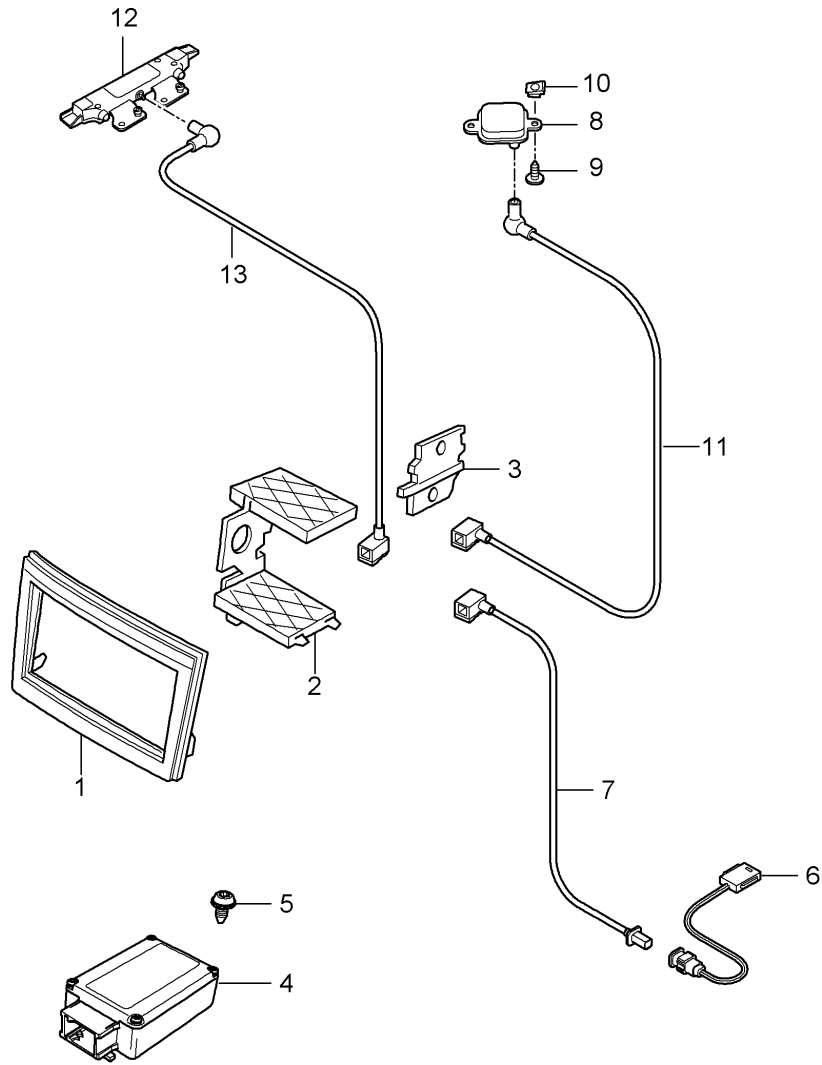

Model: 997T07

Model life 2007>>2009