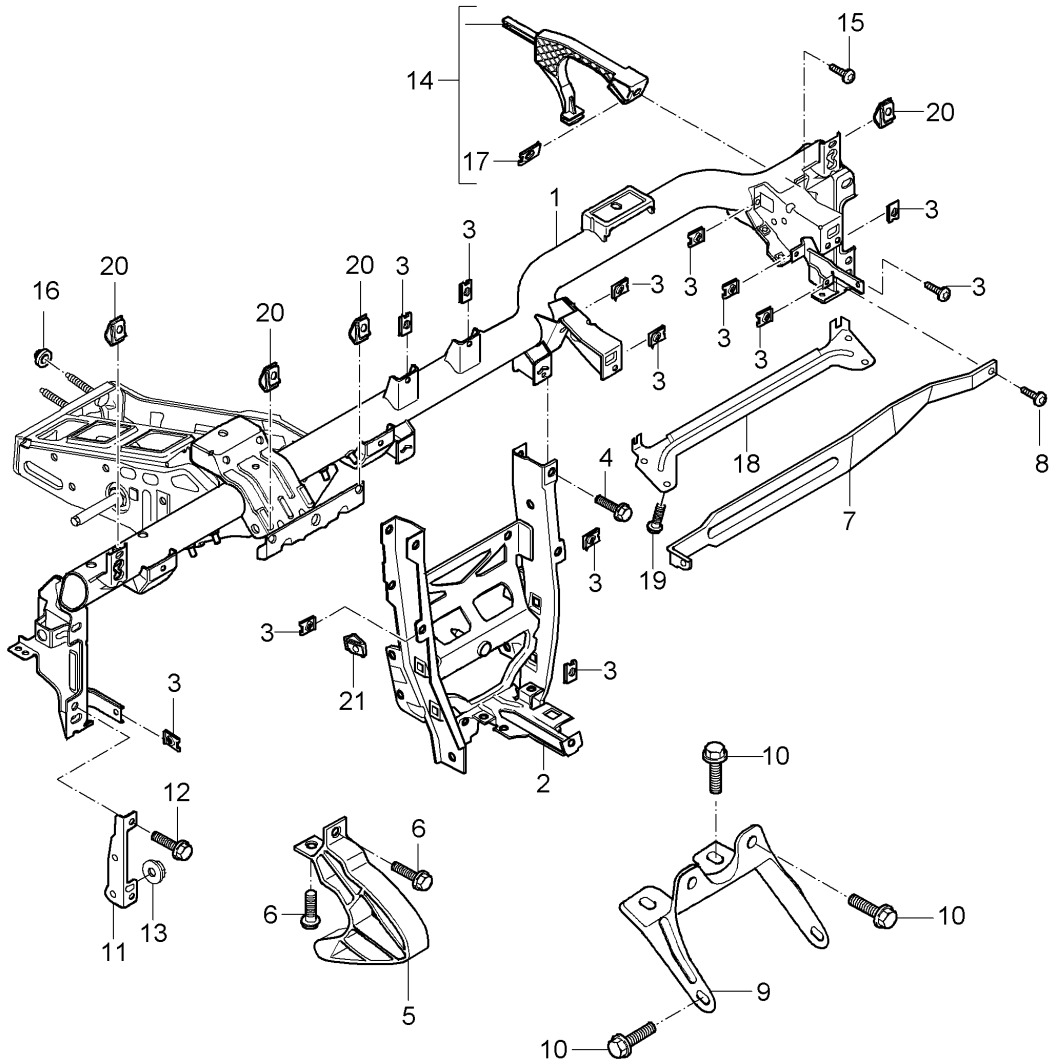

Model: 997T07

Model life 2007>>2009

Model: 997T07

Model life 2007>>2009

Pos	Part Number	Description	Remark	Qty	Model
(1)	997 552 063 09	Retaining frame Dashboard		1	I553
2	997 552 163 05	Retaining frame Support	/LL	1	I098
3	999 507 020 01	Tunnel Speed nut ST 4,2		X	
4	900 378 305 01	Hexagon-head bolt M 8 X 65 for Mount		2	
5	997 552 191 05	Support Knee protection strip Driver's side		2	I553
(5)	997 552 192 05	Knee protection strip Passenger's side		2	I553
6	900 378 036 09	Hexagon-head bolt M 6 X 12 for Mount		8	I553
7	997 552 764 05	Knee protection strip Reinforcement strip		1	I553
8	999 073 155 09	Glove compartment Tapping screw ST 4,2 X 13 for Mount		2	I553
9	997 552 515 01	Reinforcement strip Support		1	
10	999 073 442 01	Tunnel Screw M 6 X 25 for Mount		X	
11	997 552 407 01	Support A-pillar	/L	1	
(11)	997 552 408 01	Support A-pillar	/R	1	
12	900 378 176 01	Hexagon-head bolt M 8 X 20 for Mount		4	
13	999 084 630 09	Support A-pillar Hexagon nut M 8 for Mount		4	
14	997 552 401 00	Support A-pillar		1	
15	999 073 155 09	Heating Tapping screw ST 4,2 X 13 for Mount		1	
16	997 423 299 01	Support Heating Nut for Adjustment		2