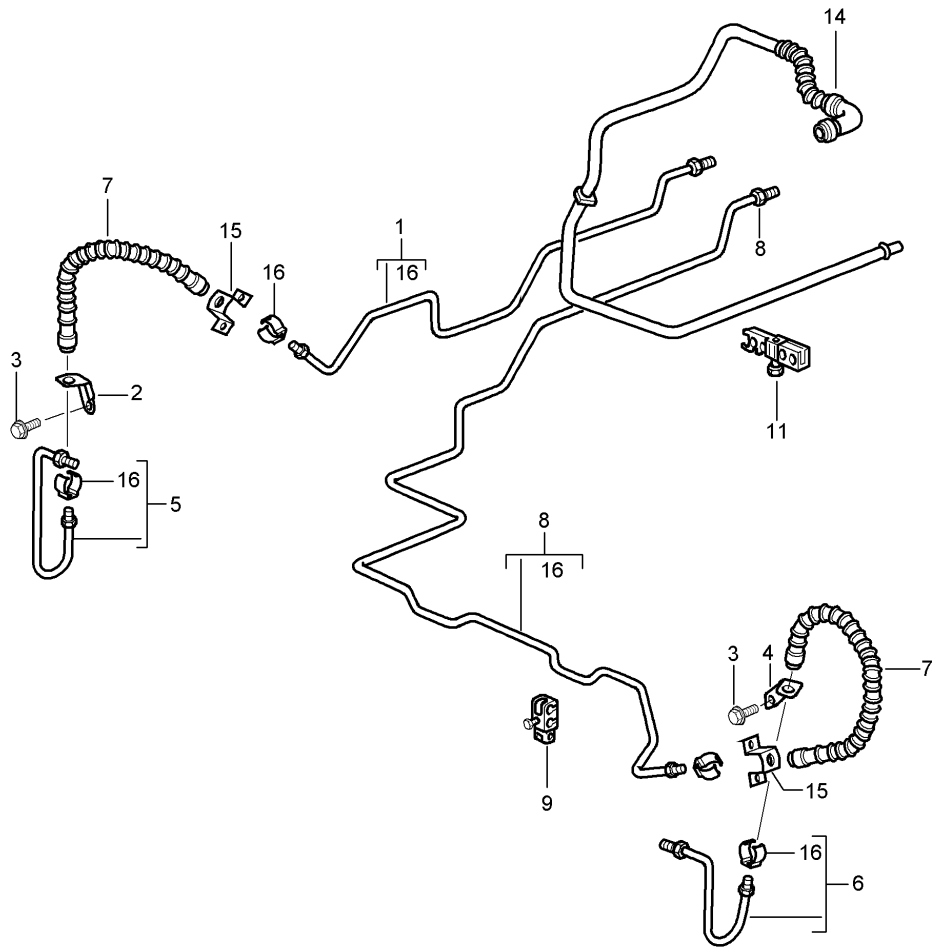

Model: 997T07

Model life 2007>>2009