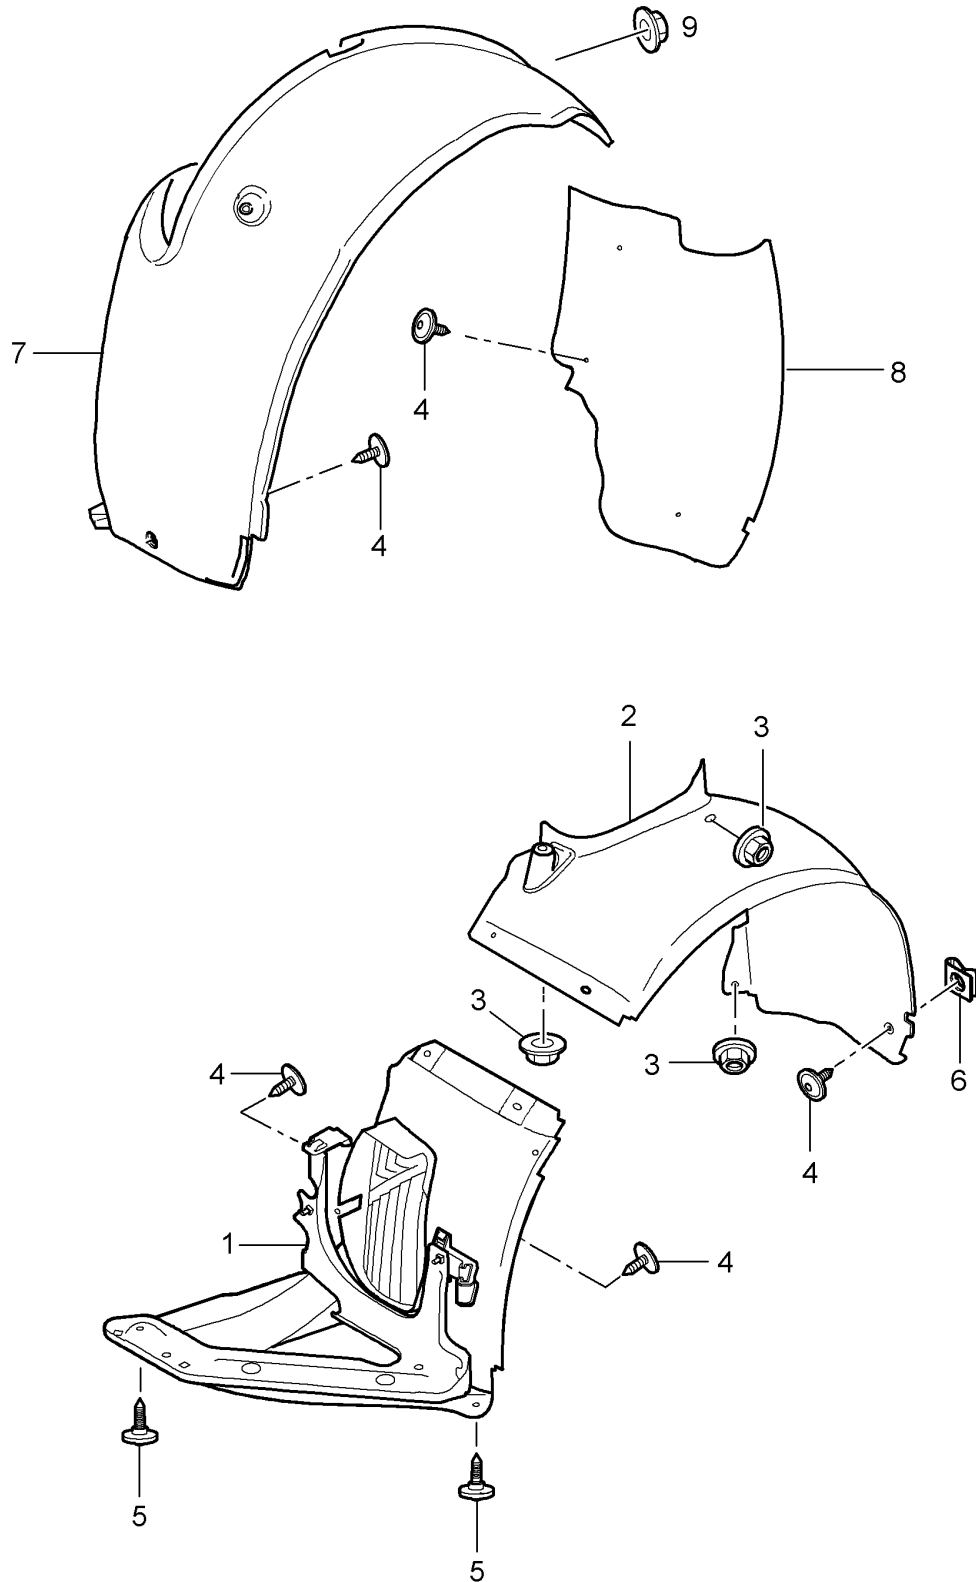

Model: 997T07 Model life 2007>>2009

Pos	Part Number	Description	Remark	Qty	Model
1	997 504 527 01	Linings Underbody Cover		1	
1		Front Cover	/RL	1	GT2 I099
(1)	997 504 527 02	Front Cover	/LL	1	GT2 I098
2	999 049 028 40	Front Plastic nut T 5		26	
3	997 504 043 00	Cover Centre		1	
4	997 504 343 03	Cover	/L	1	
(4)	997 504 344 03	Cover Centre	/R	1	
5	997 504 029 00	Cover		1	TURBO I480
(5)	997 504 629 03	Cover		1	TURBO I249
(5)	997 504 629 92	Cover		1	GT2 I480
6	997 575 183 00	Rear Air duct	/L	1	
(6)	997 575 184 00	Air duct	/R	1	
7	997 504 429 01	Brake Cover Transmission		1	I480
8	999 507 795 09	Speed nut ST 4,8		9	
9	999 073 231 09	Tapping screw ST 4,8 X 16		15	
10	997 575 161 01	Cooling air duct		1	TURBO
11	996 505 471 00	Heat protection		1	
12	997 505 477 01	Heat protection	/L	1	
(12)	997 505 478 01	Heat protection	/R	1	
13	999 049 025 09	Collar nut T5		12	

Model: 997T07

Model life 2007>>2009