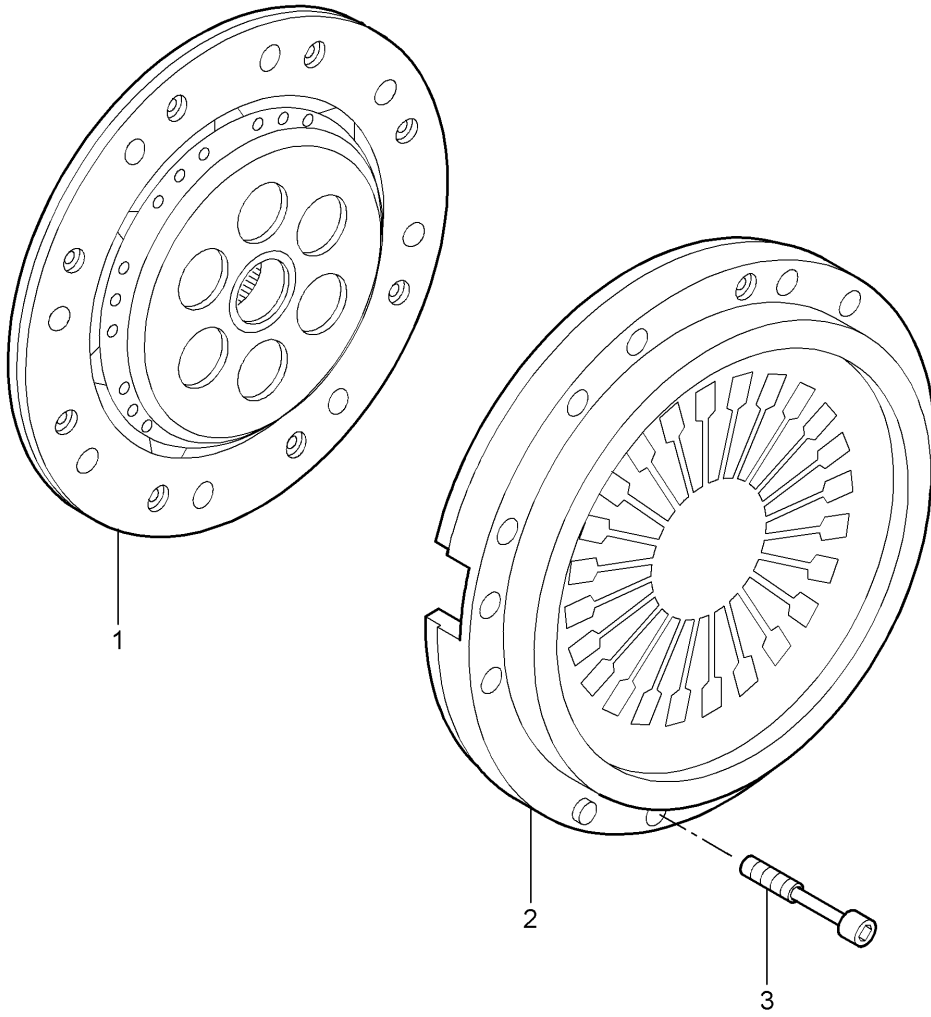

Model: 997T07

Model life 2007>>2009

Model: 997T07

Model life 2007>>2009

Pos	Part Number	Description	Remark	Qty	Model
		Clutch			M97.70
1	997 116 013 50	Clutch plate		1	
(1)	996 116 015 01	Clutch plate		1	I101
2	996 116 027 51	Pressure plate		1	
3	999 510 015 02	Pan-head screw M 8 X 40	07	9	
(3)	999 510 015 01	Pan-head screw M 8 X 40	08-	9	