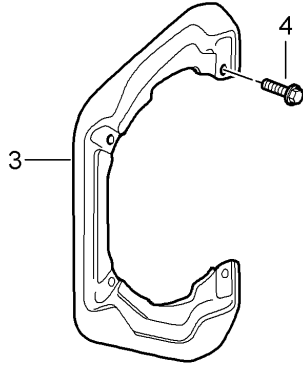

Model: 997T07

Model life 2007>>2009

Pos	Part Number	Description	Remark	Qty	Model
16	000 043 117 00	Bolt Expanding spring Screw Brake cylinder paste 50 G		X	
16	000 043 020 00	Optimoly 100 G		X	

Model: 997T07

Model life 2007>>2009