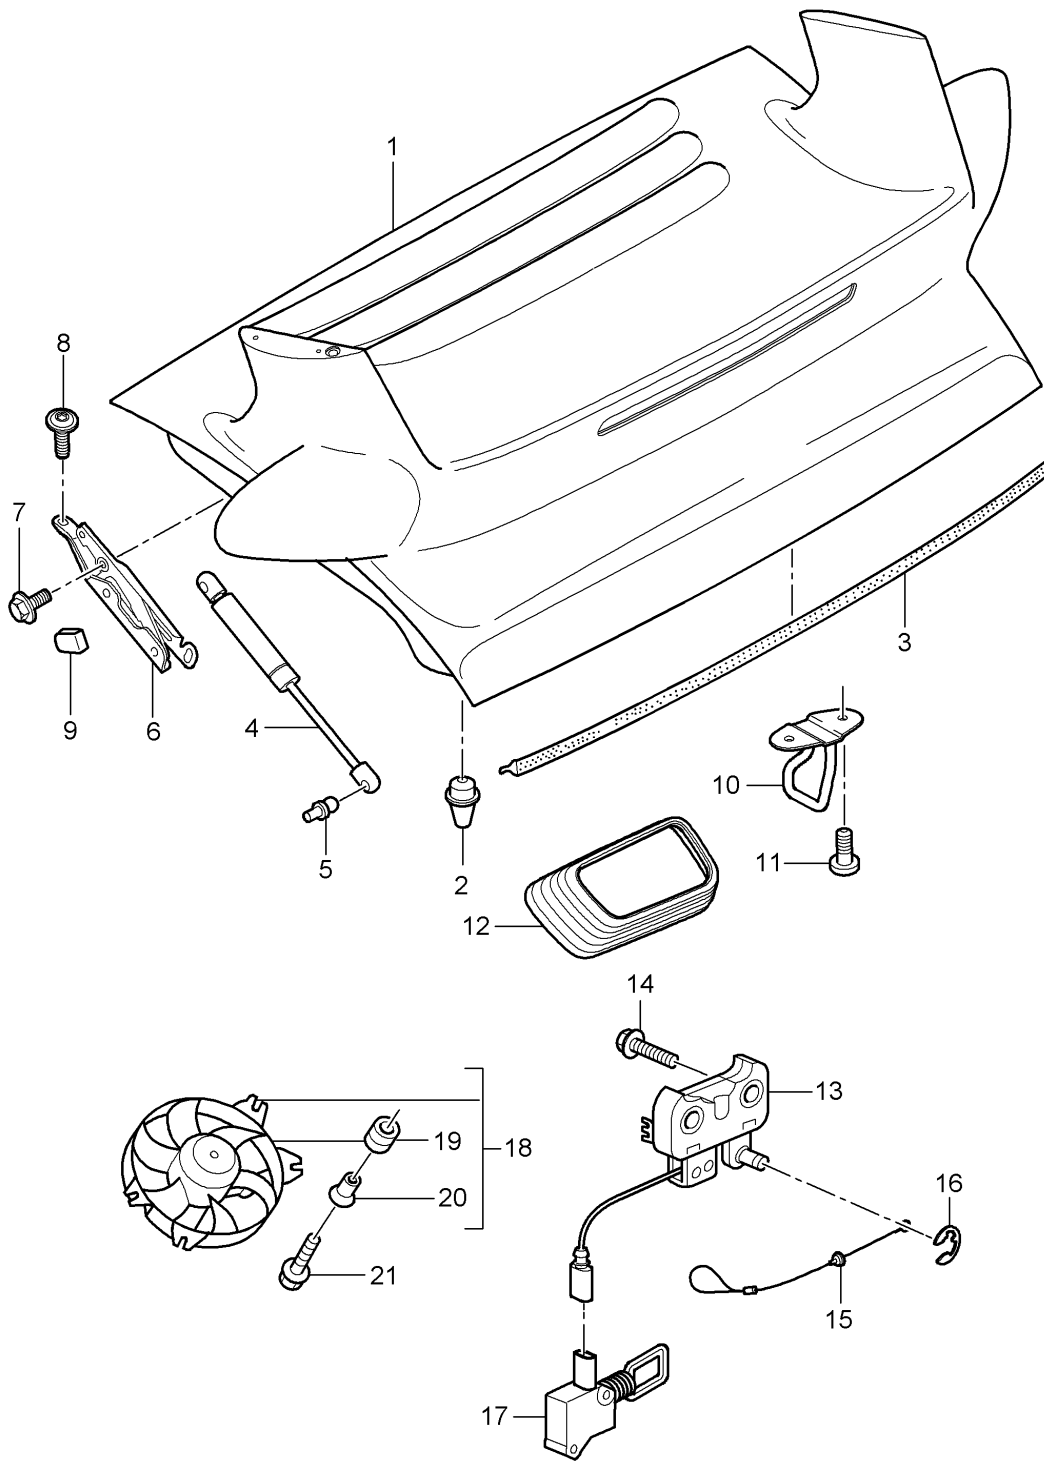

Model: 997T07

Model life 2007>>2009

Model: 997T07

Model life 2007>>2009

Pos	Part Number	Description	Remark	Qty	Model
		Lid Rear			GT2
1	997 512 233 81	Lid Prime coated Use also:		1	
-	000 043 204 38	Sealing material		1	
2	996 512 987 00	Adjusting screw		2	
		Lid			
3	997 512 611 01	Gasket		1	
4	997 512 551 00	Gas-pressure spring		1	
5	999 167 051 03	Ball pin		2	
6	997 512 151 02	Hinge	/L	1	
(6)	997 512 152 01	Hinge	/R	1	
7	900 378 214 01	Hexagon-head bolt M 6 X 18		4	
8	900 075 466 01	Combination screw M 6 X 16		6	
9	997 512 153 00	Stop Hinge		2	
10	997 512 213 01	Lock upper part		1	
11	999 073 378 02	Round head screw M 6 X 20		2	
12	997 512 771 00	Air duct	/L	1	
		Air cleaner			
(12)	997 512 772 00	Air duct	/R	1	
		Air cleaner			
13	997 512 053 00	Lock lower part		1	
14	N 910 664 01	Combination screw M 6 X 40		2	
15	997 512 521 00	Cable Emergency operation		1	
16	900 116 002 03	Lock washer		1	
17	997 624 118 00	Actuator	-08	1	
(17)	997 624 118 01	Actuator	09-	1	
-	997 612 916 00	Repair kit Wiring harness Actuator	-08	1	
18	997 624 056 02	Blower		1	
19	999 703 451 40	Rubber sleeve 9,0 X 14,0 X 1,5		4	
20	999 209 093 01	Spacer sleeve 7,0 X 1,0 X 12		4	
21	999 073 417 01	Oval-head screw M6 X 30		4