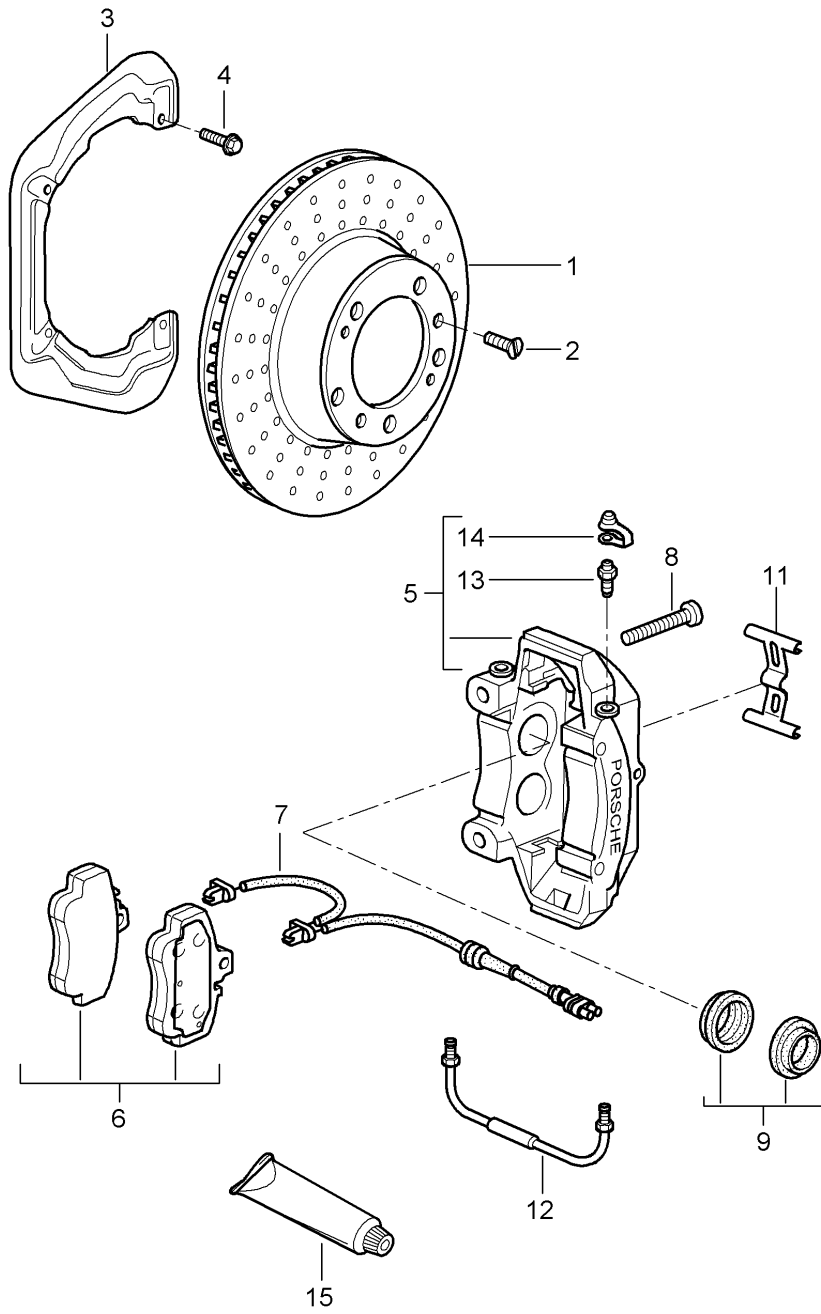

Model: 997T07

Model life 2007>>2009

Pos	Part Number	Description	Remark	Qty	Model
9	965 352 917 00	Repair kit Protection caps 34 MM		X 2	
11	997 352 959 10	Spring		2	
12	997 352 961 00	Connecting line	/L -08	2	
(12)	997 352 962 00	Connecting line	/R -08	2	
13	930 351 919 01	Ventilation valve		4	
14	930 351 927 00	Dust boot		4	
14	930 351 927 01	Dust boot		4	
15	000 043 117 00	Brake cylinder paste 50 G		X	
(15)	000 043 020 00	Optimoly 100 G		X	
16	997 341 901 00	Assembly kit Comprising: Driving pin Sleeve Fastening screw See technical manual 46 53 19 46 54 19	09-	2 5 5 5	I422

Model: 997T07

Model life 2007>>2009