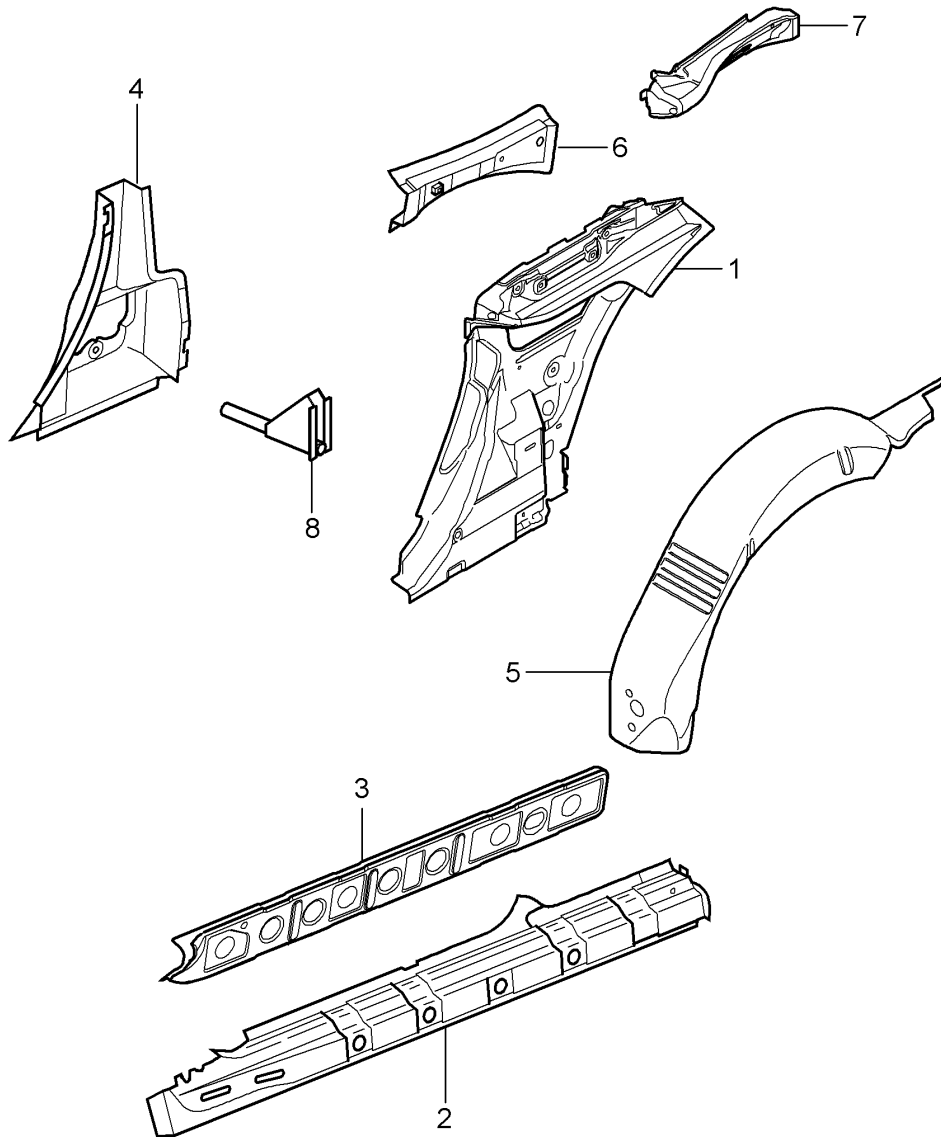

Model: 997T07

Model life 2007>>2009

Pos	Part Number	Description	Remark	Qty	Model
(15)	997 504 459 00 01C	Inner front Satin black			
	997 504 460 00	Air duct	/R	1	
16	997 504 460 00 01C	Inner front Satin black			
	999 507 836 09	Clamp 9,0 X 13,0/4,0		10	
17	999 073 155 09	Tapping screw ST 4,2 X 13		14	
18	999 074 060 09	Hexagon-head bolt M6 X 18		20	
19	999 076 078 01	Hexagon nut M 6		4	

Model: 997T07

Model life 2007>>2009