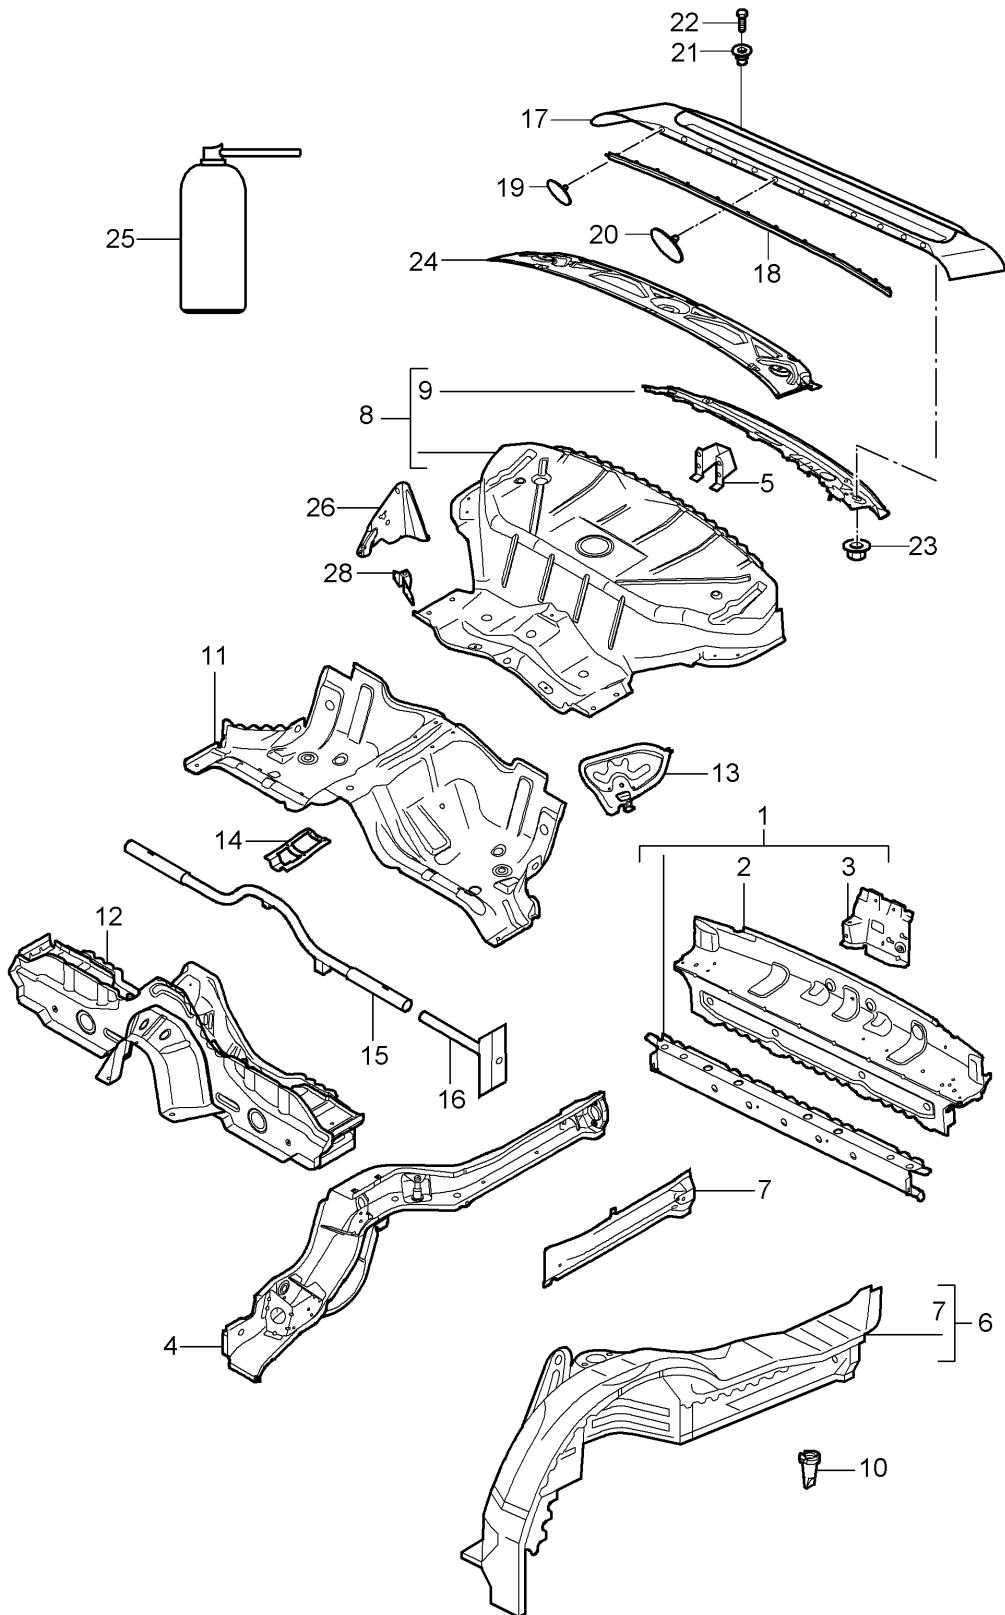

Model: 997T07

Model life 2007>>2009