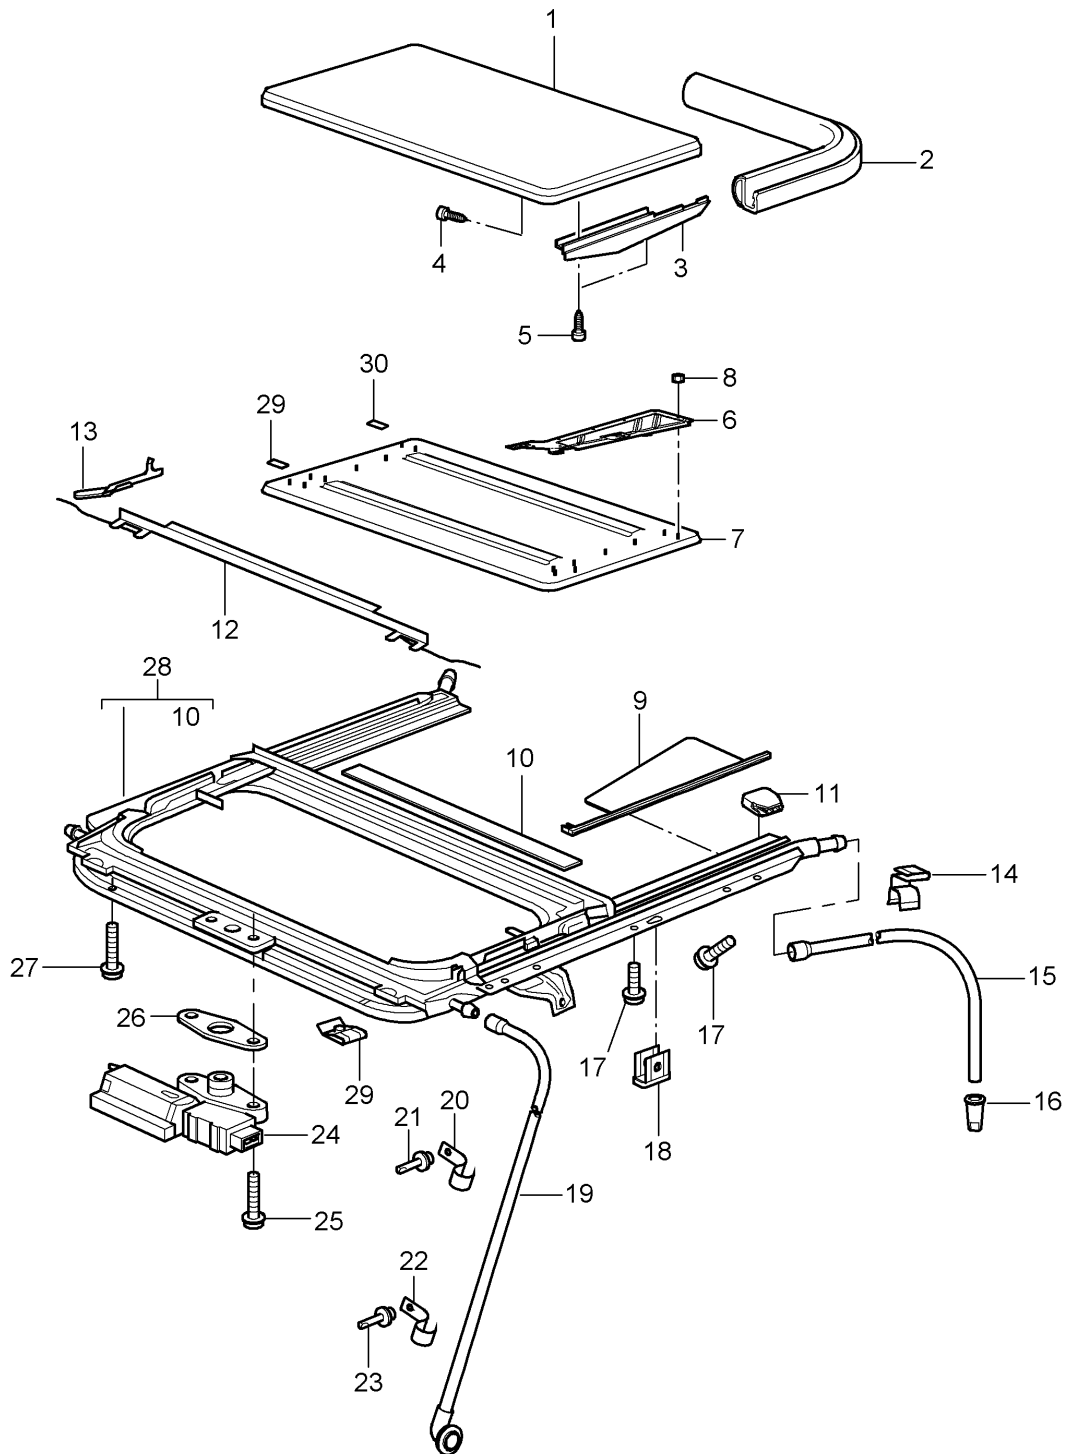

Model: 997T07

Model life 2007>>2009