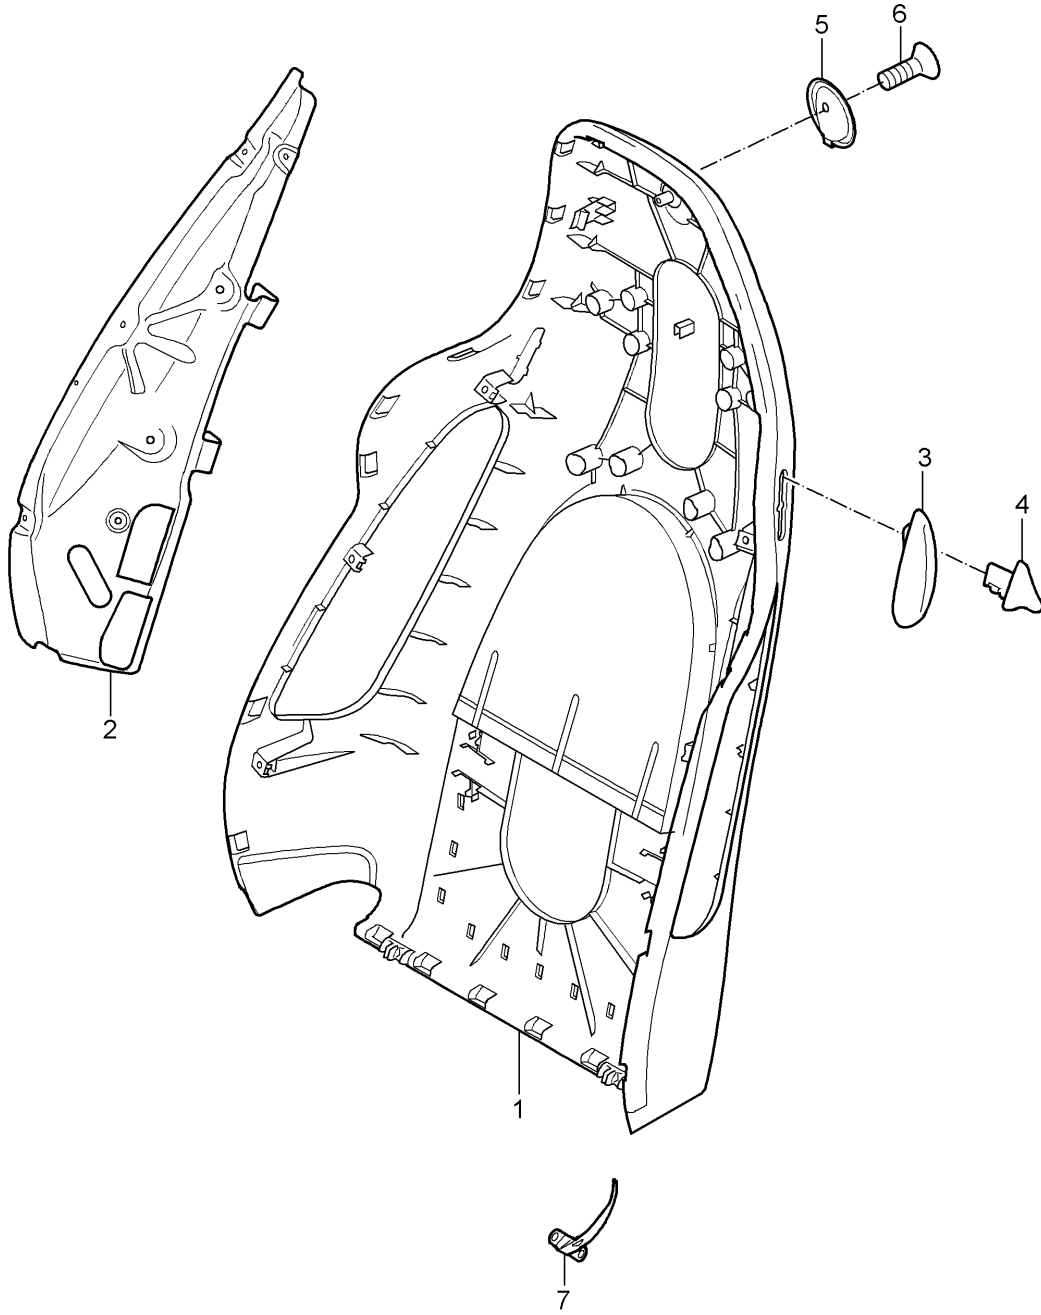

Model: 997T07

Model life 2007>>2009

Pos	Part Number	Description	Remark	Qty	Model
1	997 653 105 03	Heating Sports seat Front seat Heating element Seat cushion	/L /R	2	I375/376/377 I342/378
2	997 653 109 01	Sports seat Heating element Backrest side bolster	/L	1	I375/376/377 I342/378
3	997 653 110 01	Sports seat Heating element Backrest side bolster	/R	1	I375/376/377 I342/378
4	997 653 107 00	Sports seat Heating element Backrest cushion	/L /R	2	I342

Model: 997T07

Model life 2007>>2009