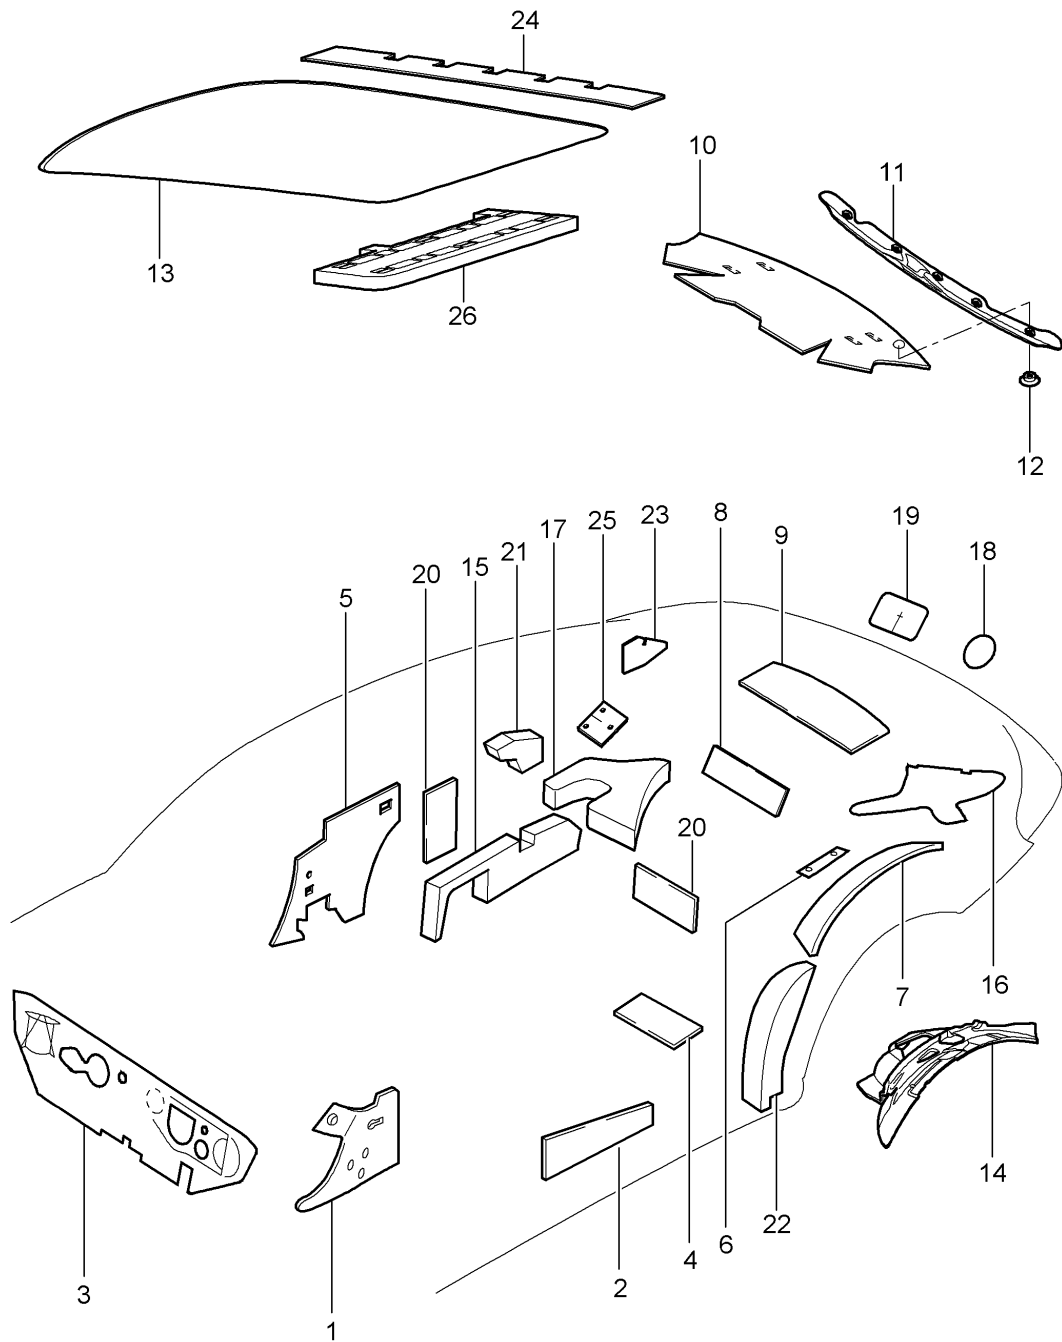

Model: 997T07

Model life 2007>>2009

Model: 997T07 Model life 2007>>2009

Pos	Part Number	Description	Remark	Qty	Model
1	997 556 605 00	Body Sound proofing 1 Sound absorber	/L	1	COUPE
(1)	997 556 606 00	Wheel housing Front Sound absorber	/R	1	
2	997 556 531 01	Wheel housing Front Insulation		1	
3	997 556 723 00	Door Sound absorber	/LL	1	I098
4	997 556 503 00	Firewall Insulation		2	TURBO
5	997 556 655 00	Floor Sound absorber	/L	1	
(5)	997 556 656 00	Side trim panel Sound absorber	/R	1	
6	997 556 523 00	Side trim panel Insulation		2	
7	997 556 507 00	Tray Insulation	/L	1	TURBO
(7)	997 556 508 00	Wheel housing Rear Insulation	/R	1	TURBO
8	997 556 511 00	Wheel housing Rear Insulation		1	TURBO
9	997 556 521 00	Rear wall Lower Insulation		1	TURBO
10	997 556 711 02	Rear wall Upper Sound absorber	07	1	
10	997 556 711 03	Sound absorber	08-	1	
11	996 556 761 01	Engine compartment Retaining strip		1	
12	999 049 020 40	Engine compartment Plastic nut		5	
13	997 556 647 00	T5/30 X 5,1 Sound absorber		1	TURBO I652
14	997 556 657 00	Roof Sound absorber	/L	1	
(14)	997 556 658 00	Wheel-housing liner Rear Sound absorber	/R	1	
15	997 556 571 02	Wheel-housing liner Rear Sound absorber		2	TURBO
16	996 556 753 01	Side trim panel Seal	/L	1	
(16)	996 556 754 01	Side section Upper Seal	/R	1	
17	997 556 811 01	Side section Upper Filler piece	/L	1	
(17)	997 556 812 01	Wheel housing Filler piece	/R	1	
18	997 556 807 00	Wheel housing Sound absorber		2	TURBO
		40,0 End plate