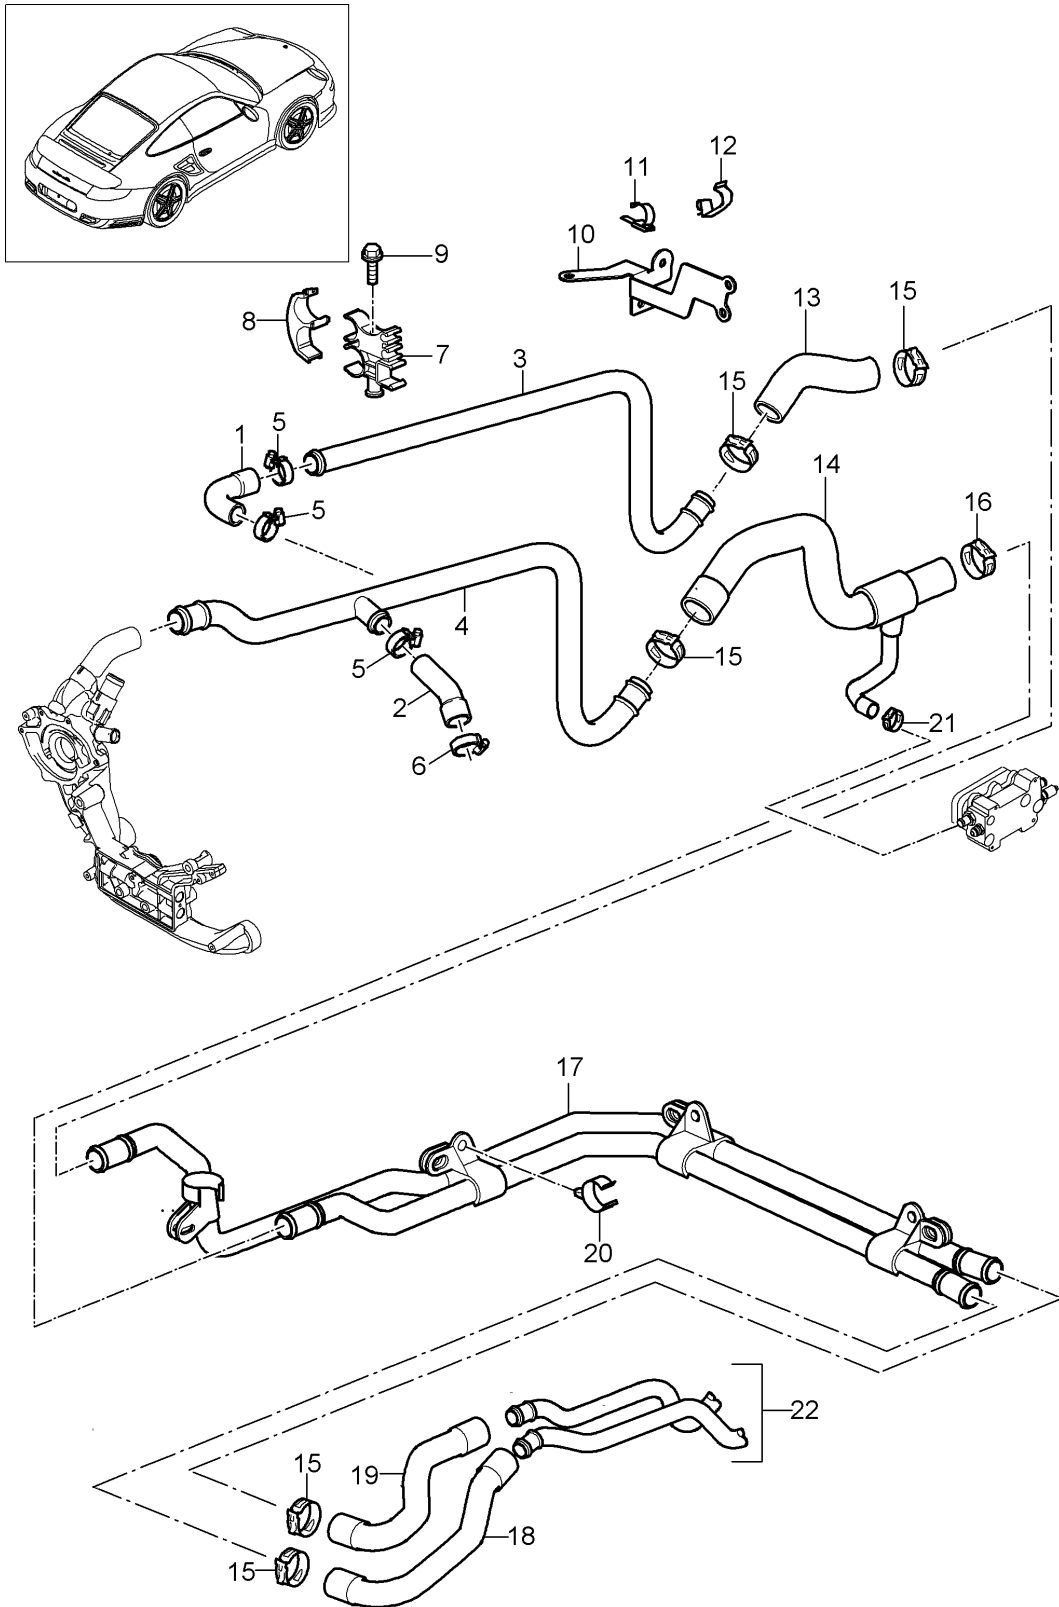

Model: 997T07

Model life 2007>>2009

Model: 997T07 Model life 2007>>2009

Pos	Part Number	Description	Remark	Qty	Model
		Lines Heating Turbo			M97.70
1	997 106 233 72	Hose Supply		1	
2	997 106 329 71	Water hose Return line		1	
3	997 106 252 71	Water tube Supply		1	
4	997 106 254 71	Water tube Return line		1	
5	999 512 552 01	Hose clamp 20- 32/9		3	
6	999 512 346 01	Hose clamp 16- 27/9		1	
7	997 106 455 71	Support		2	
8	997 106 456 71	Retaining bar		2	
9	900 385 111 01	Torx screw M 6 X 55		2	
10	997 106 450 71	Support		1	
11	999 651 300 40	Hose holder 25,0 - 30,0		1	
12	999 507 728 40	Support 18,0 - 19,0		1	
13	997 106 612 01	Hose		1	I480
(13)	997 106 612 03	Hose		1	I480
13	997 106 432 00	Hose Supply		1	I249
(14)	997 106 474 01	Hose		1	I480
14	996 106 422 73	Hose Return line		1	I249
14	996 106 422 79	Hose Return line		1	I249
15	999 512 658 09	Hose clamp B27 X 12		X	
16	999 512 662 09	Hose clamp B32 X 12		X	
(17)	997 106 181 02	Water tube		1	I480
17	997 106 182 01	Water tube		1	I249
18	996 106 212 74	Hose Supply		1	
18	996 106 212 75	Hose Supply		1	
19	996 106 222 74	Hose Return line		1	
19	996 106 222 75	Hose Return line		1	
20	999 507 817 40	Cable holder 24,0		4	I249
21	999 512 655 09	Hose clamp B22 X 12		1	I249
22	... ..	Water tube Heating See group 8/13/00		1