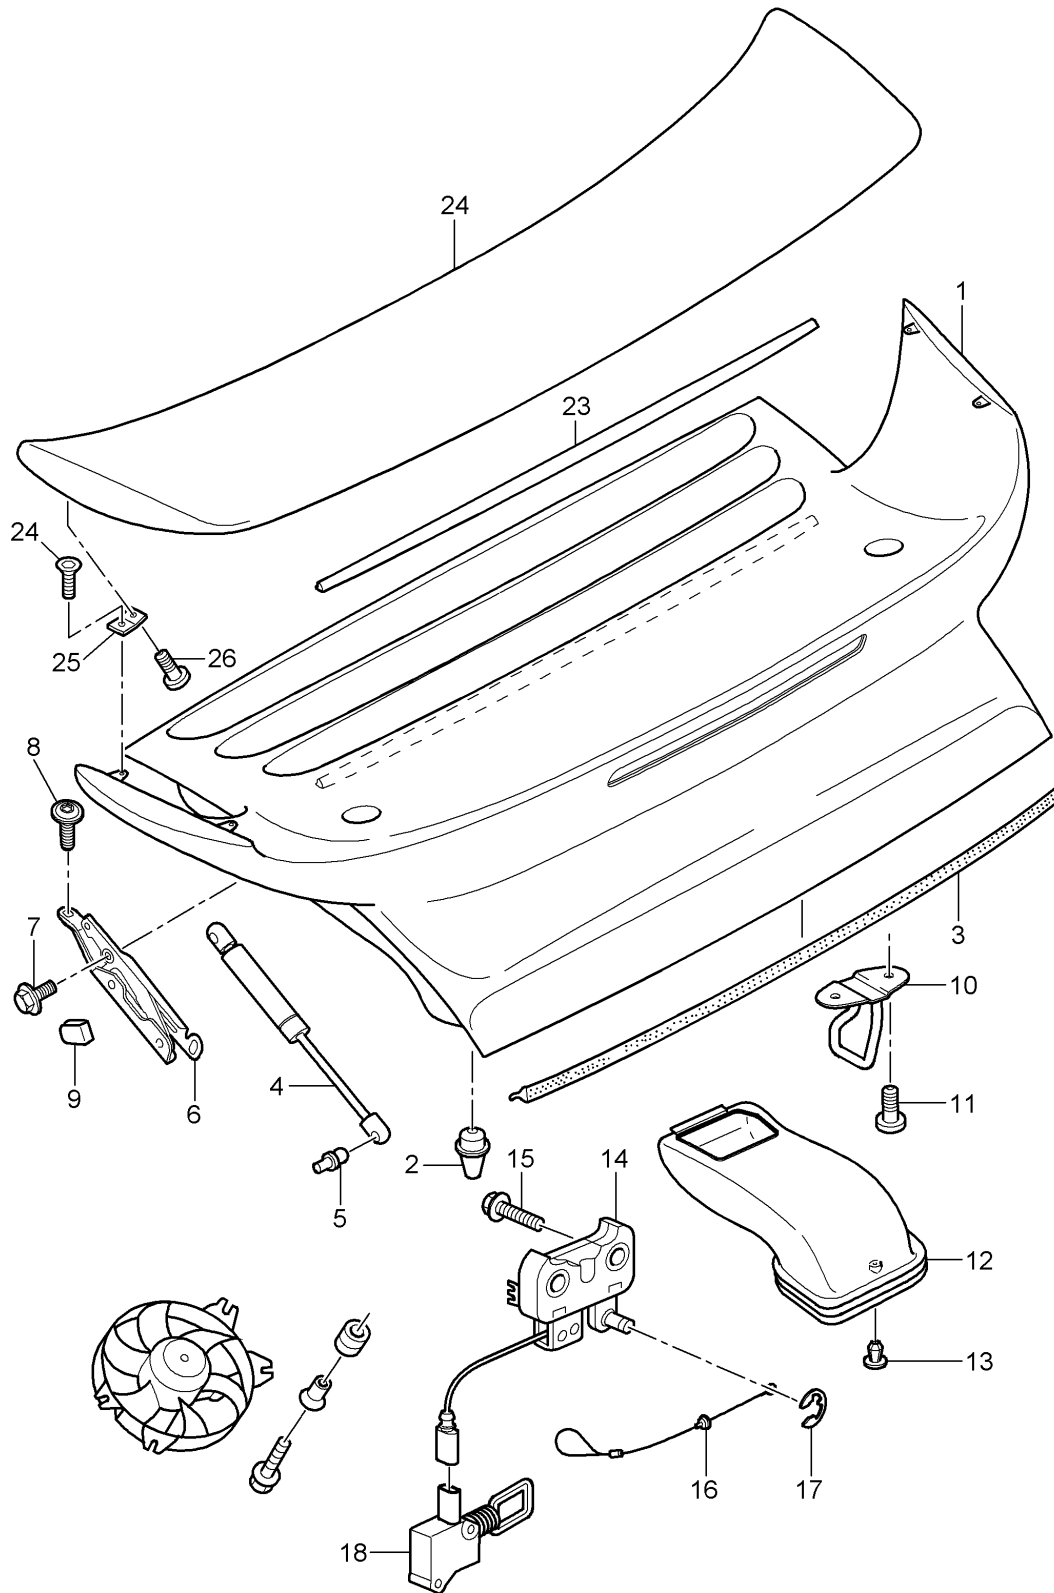

Model: 997T07

Model life 2007>>2009

Model: 997T07 Model life 2007>>2009

Pos	Part Number	Description	Remark	Qty	Model
		Lid Rear And Rear spoiler			IXAF
1	997 512 221 03	Lid Prime coated		1	
-	000 043 204 38	Use also: Sealing material		1	
2	996 512 987 00	Adjusting screw		2	
		Lid			
3	997 512 611 01	Gasket		1	
4	997 512 551 00	Gas-pressure spring		1	
5	999 167 051 03	Ball pin		2	
6	997 512 151 02	Hinge	/L	1	
(6)	997 512 152 01	Hinge	/R	1	
7	900 378 214 01	Hexagon-head bolt M 6 X 18		4	
8	900 075 466 09	Combination screw M 6 X 16		6	
8	900 075 466 01	Combination screw M 6 X 16		6	
9	997 512 153 00	Stop Hinge		2	
10	997 512 213 01	Lock upper part		1	
11	999 073 378 02	Round head screw M 6 X 20		2	
12	997 110 171 00	Intake manifold Air cleaner	/L	1	COUPE
(12)	997 110 172 00	Intake manifold Air cleaner	/R	1	COUPE
(12)	997 110 171 03	Intake manifold Air cleaner	/L	1	CABRIO
(12)	997 110 172 03	Intake manifold Air cleaner	/R	1	CABRIO
13	999 507 499 40	Expansion rivet 5,0 X 11,5		2	
14	997 512 053 00	Lock lower part		1	
15	N 910 664 01	Combination screw M 6 X 40		2	
16	997 512 521 00	Cable Emergency operation		1	
17	900 116 002 03	Lock washer		1	
18	997 624 118 00	Actuator		1	
(18)	997 624 118 01	Actuator	09-	1	
-	997 612 916 00	Repair kit Wiring harness Actuator	-08	1	
19	997 624 056 02	Blower		1	
20	999 703 451 40	Rubber sleeve 9,0 X 14,0 X 1,5		4	
21	999 209 093 01	Spacer sleeve 7,0 X 1,0 X 12		4	
22	999 073 417 01	Oval-head screw M6 X 30		4	
23	997 512 471 01	Spoiler		1	
24	997 512 261 03	Rear spoiler		1	
25	997 512 977 01	Connecting piece	/L	1	
(25)	997 512 978 01	Connecting piece	/R	1	
26	900 119 126 02	Pan-head screw M 6 X 18		4	
27	900 249 055 09	Countersunk-head screw M 6 X 20		4	