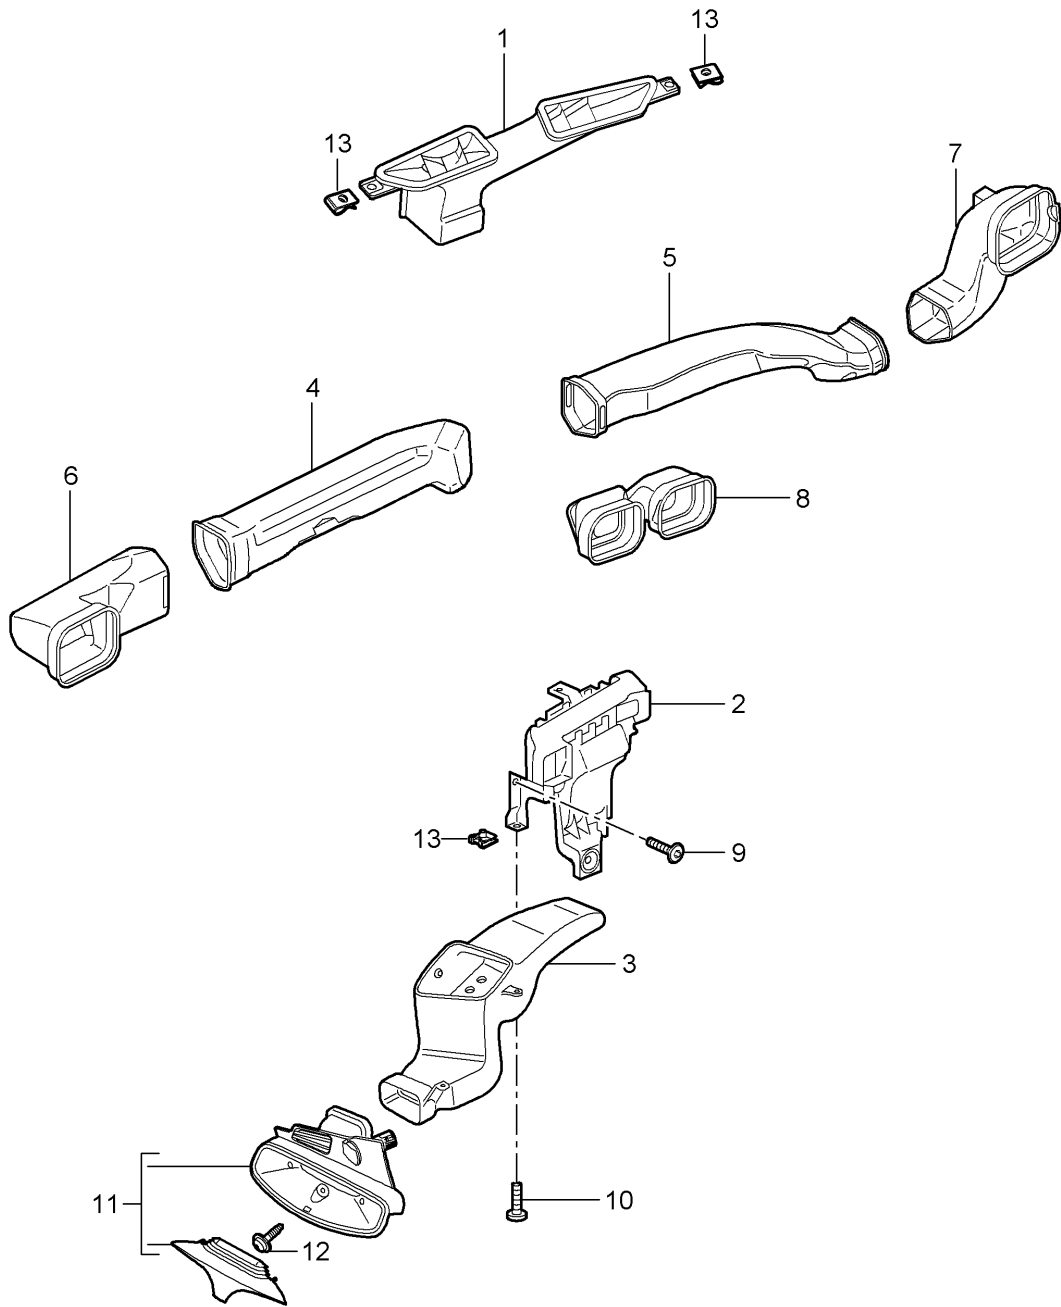

Model: 997T07 Model life 2007>>2009

Pos	Part Number	Description	Remark	Qty	Model
		Heating system 1			
		Feed line			
		Return line			
1	996 572 583 04	Heater hose	/LL	1	I098
2	996 572 585 04	Heater hose	/LL	1	I098
3	999 512 656 09	Hose clamp B25 X 12		2	
4	999 512 346 01	Hose clamp A16-27/9		2	
5	996 572 263 02	Gasket	/LL	1	I098
6	997 572 681 00	Heater pipeline Supply		1	
7	997 572 683 00	Heater pipeline Return line		1	
8	996 572 785 00	Connection piece		X	
9	999 511 230 40	Cable holder		4	
-	999 511 232 41	Rubber mounting 19/19		4	
10	996 572 765 02	Grommet		1	

Model: 997T07

Model life 2007>>2009