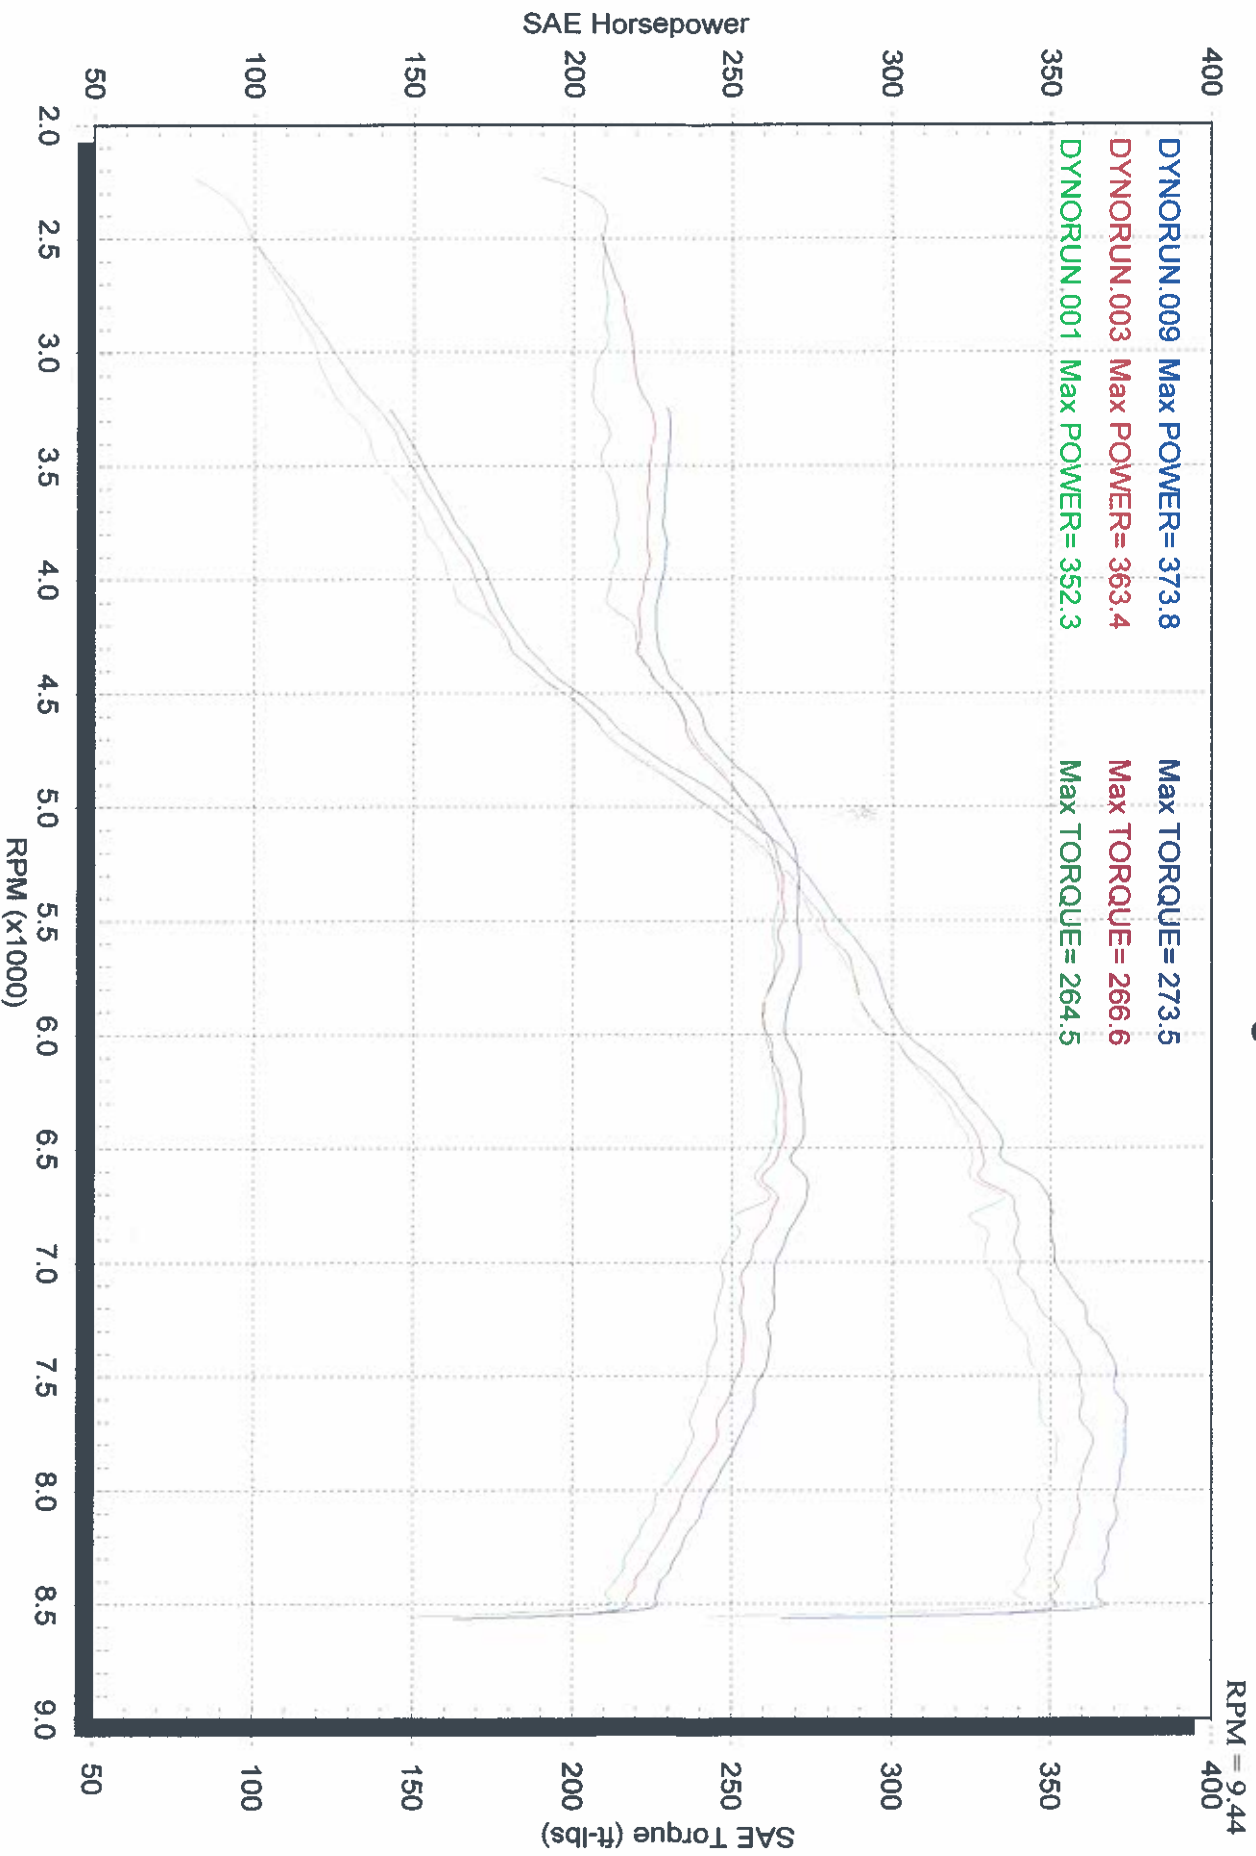

■ DYNORUN.009 stock w/ k&n kitRO 5/6/2010 1:57:34 PM
■ DYNORUN.003 5/6/2010 1:19:24 PM
■ DYNORUN.001 5/6/2010 1:18:16 PM

Intec Racing

RPM = 9.44