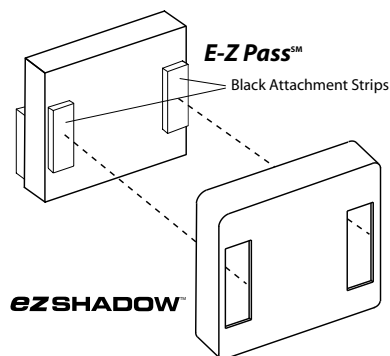

ezSHADOW™

ezShadow hides your E-Z Pass and keeps your car looking sleek and stylish!

The easy way to hide your *E-Z Pass*™!

Installs in seconds! Any E-Z Pass fits right into the ezShadow unit and affixes to your windshield like normal making your E-Z Pass virtually invisible – and makes your car look beautiful.

The patented ezShadow works with E-Z Pass systems in DE, IN, MA, ME, NH, NJ, NY, PA and VA. It also works with IL I-Pass, Smart Tag, Palmetto Pass, Texas Toll Tag and with systems in Canada.

For more information and online purchase, visit www.ezshadow.com