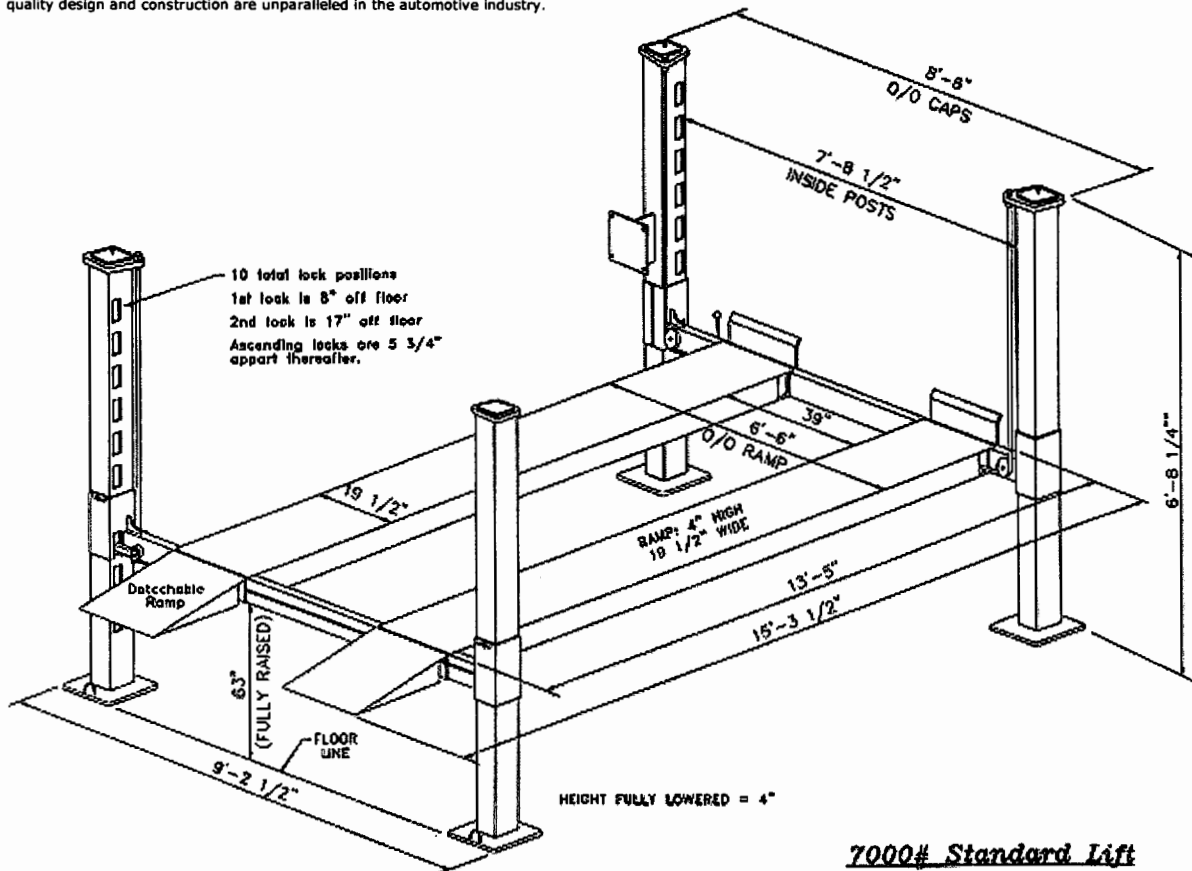

7,000 lb. Auto Lift

Backyard Buddy Standard 7,000# 4 Post Lift. This top of the line lift is powered by a 110V (or 220V) power supply and is perfect for the residential application. With 63" of platform clearance it offers plenty of room to work on your favorite cars. It also has enough clearance to accommodate almost any two cars for the purpose of storage. It's quality design and construction are unparalleled in the automotive industry.

(Dimensions May Change Without Notice Due To Manufacturing Variances)