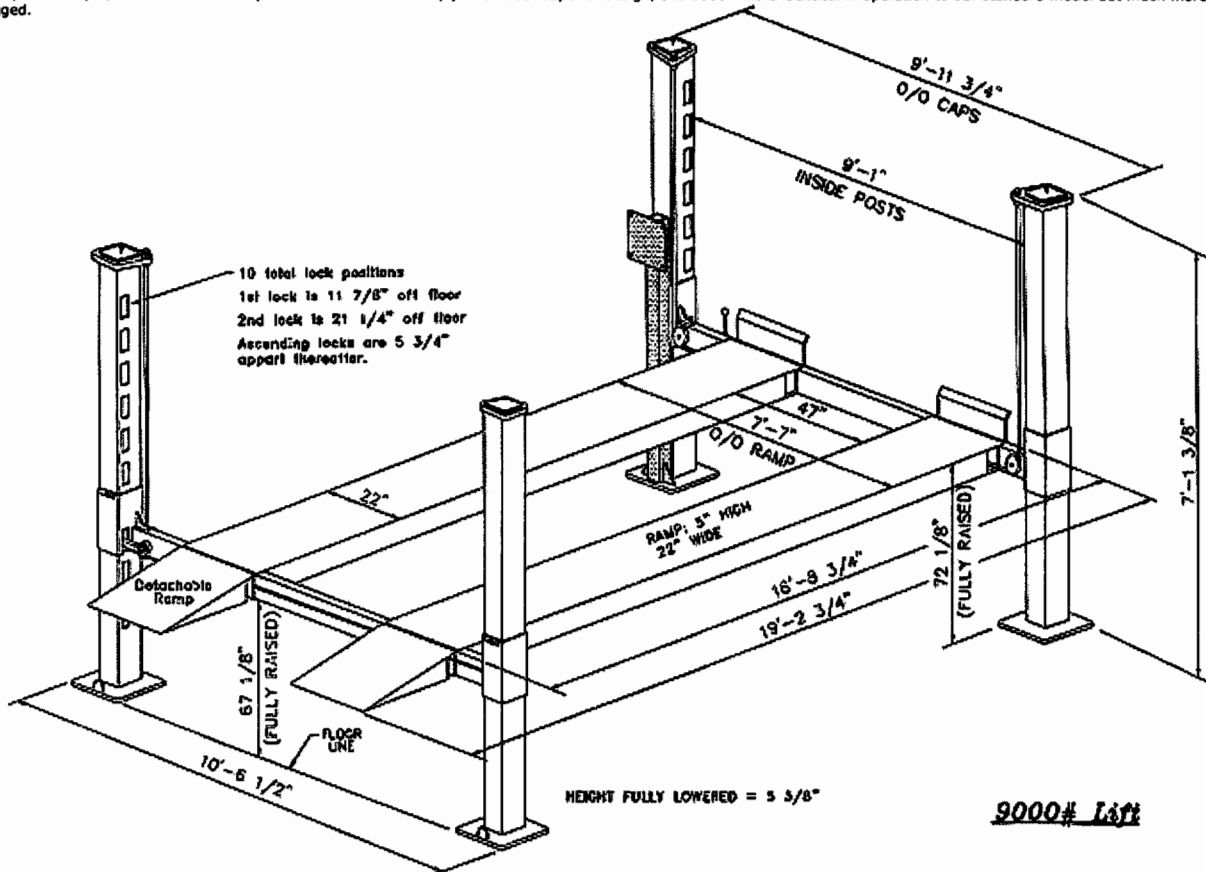

7000 lb. Extended Height Lift

90"

Extended Height 7000# 4 Post Lift (71-1/2" Underneath) 12 inches longer then standard. Similar to standard model, this lift is powered by 110V power supply (also available in the 220V). This unit offers a full six feet of under platform clearance and accommodates most trucks and SUV's. The construction and design are the same with extra clearance for those taller vehicles. This lift is great for anyone with an "extra" tall ceiling.

7000# Extended Height Lift

(Dimensions May Change Without Notice Due To Manufacturing Variances)

9000 lb. Lift

Details

Backyard Buddy 9,000# Four Post Lift (Ideal for Crew Cab Dually) Due to our superior design, this 9000# lift is identical in operation to our standard model but much more rugged.