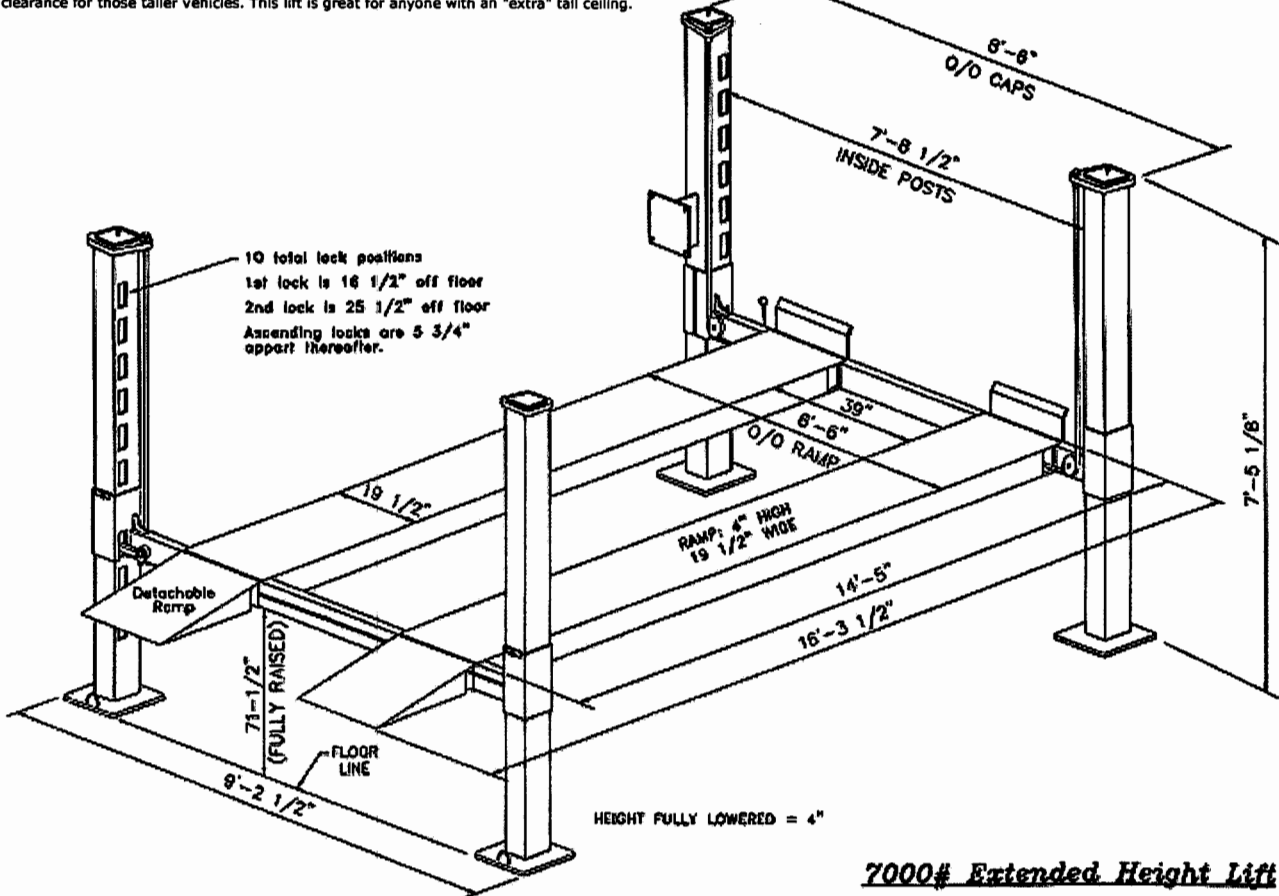

7000 lb. Extended Height Lift

90"

Extended Height 7000# 4 Post Lift (71-1/2" Underneath) 12 inches longer then standard. Similar to standard model, this lift is powered by 110V power supply (also available in the 220V). This unit offers a full six feet of under platform clearance and accommodates most trucks and SUV's. The construction and design are the same with extra clearance for those taller vehicles. This lift is great for anyone with an "extra" tall ceiling.