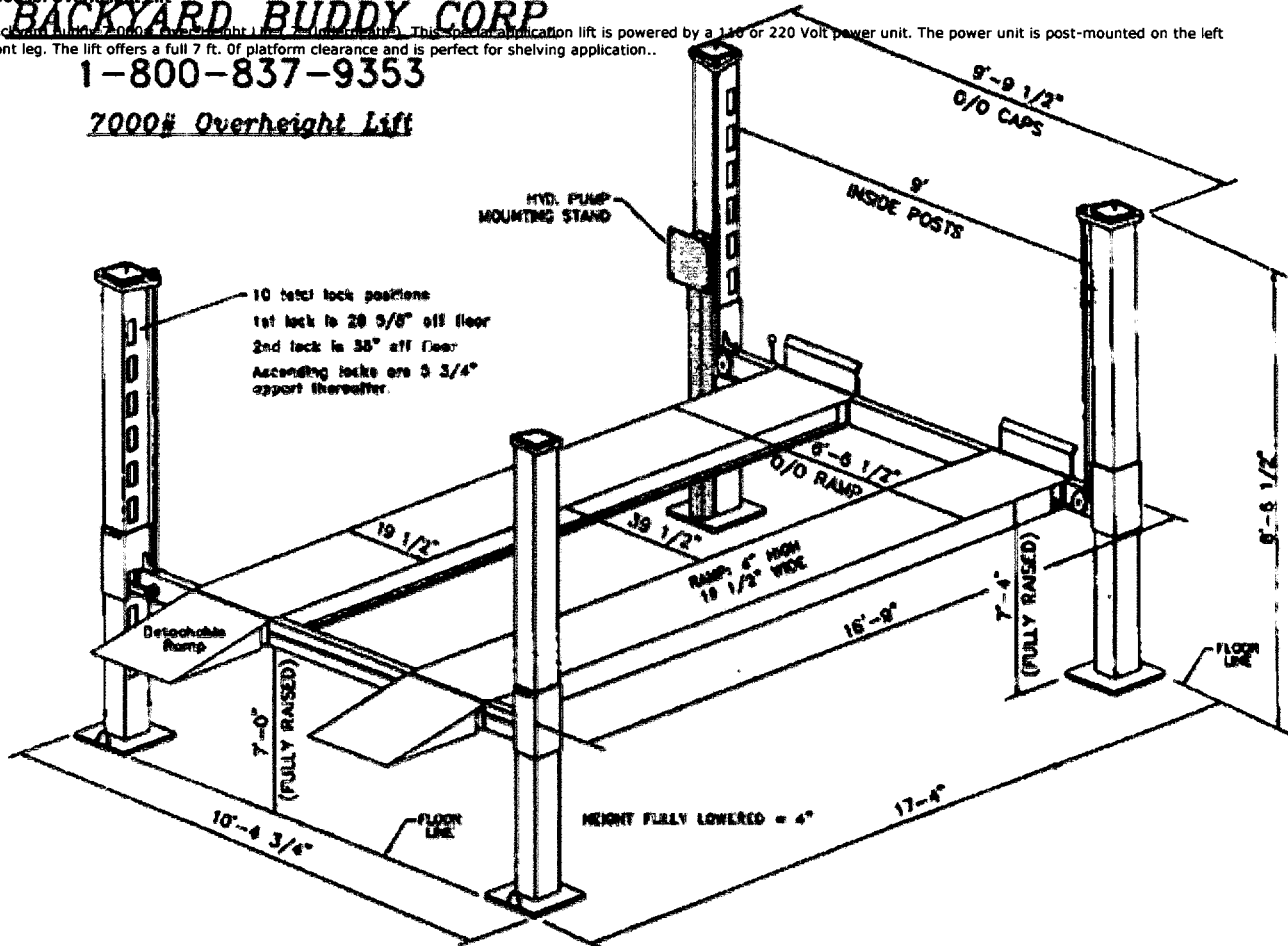

7000 lb. Overheight Lift

BACKYARD BUDDY CORP

Backyard Buddy 7000# Overheight Lift is made in the USA. This overheight lift is powered by a 110 or 220 Volt power unit. The power unit is post-mounted on the left front leg. The lift offers a full 7 ft. of platform clearance and is perfect for shelving application..

1-800-837-9353

7000# Overheight Lift

(Dimensions May Change Without Notice Due To Manufacturing Variances)