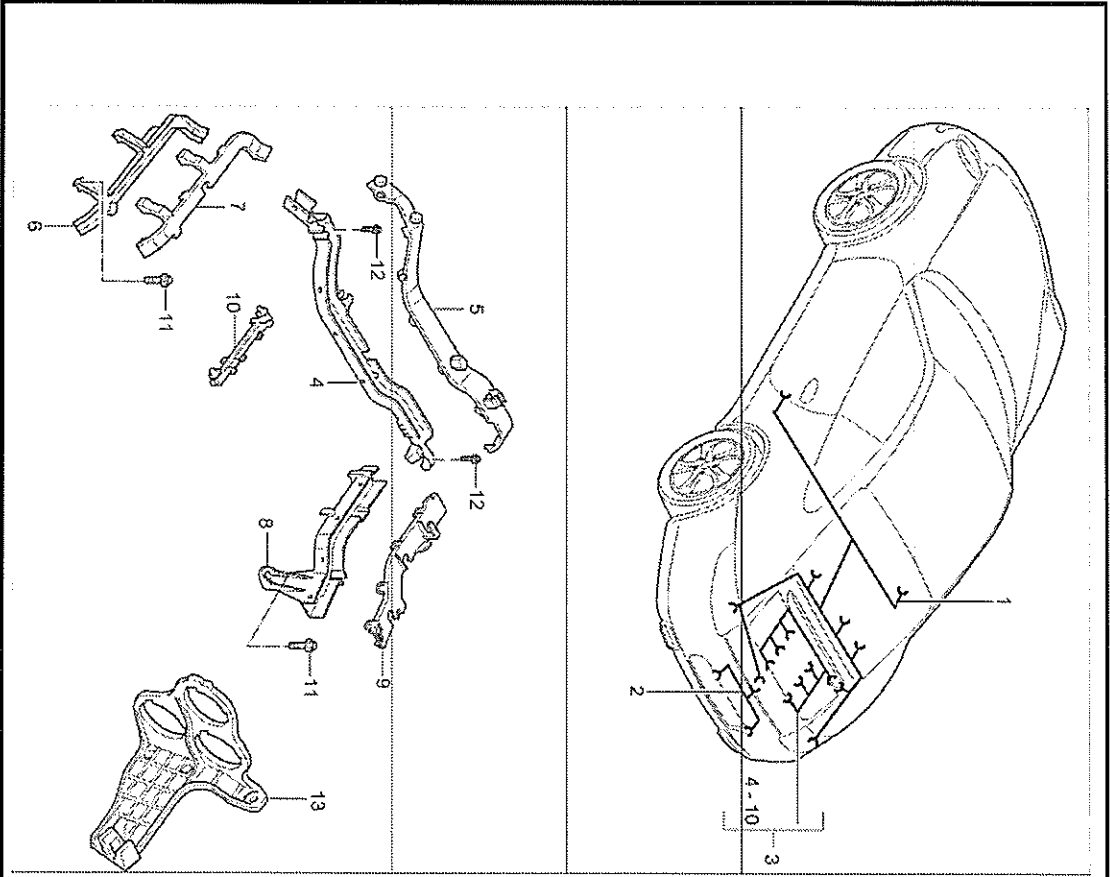

Model	Year	MG	SG	Illustration	Restrictions	UPD	9-25	06.02.2010	PORSCHE	PET	PORSCHE
997-2	2010	9	02	902-20		248	USA / CANADA				

Pos	Part Number	Description	Remark	Qty	Model
1	997 612 904 00	wiring harnesses rear end additional brake light license plate light engine transmission repair kits shock absorber anti-lock brake system brake pad wear indicator rear axle		1	
-	997 612 670 71	wiring harness rear end vehicle identification no. indicate	←	1	1XNA
-	997 612 881 00	wiring harness additional brake light		1	CABRIO
-	997 619 255 00	protective tube for wiring harness		1	CABRIO
2	997 612 660 01	wiring harness license plate light		1	
(2)	997 612 661 25	wiring harness parkassist license plate light		1	1635
3	9A1 607 011 02	wiring harness engine	-09	1	MA1.01
3	9A1 607 011 03	wiring harness engine	10-	1	MA1.01
(3)	9A1 607 011 90	wiring harness engine		1	MA1.01 1X51
3	9A1 607 010 02	wiring harness engine	-09	1	MA1.02
3	9A1 607 010 03	wiring harness engine	10-	1	MA1.02
4	9A1 607 110 00	cable guide crankcase		1	
(4)	9A1 607 165 40	cable holder crankcase		1	1X51