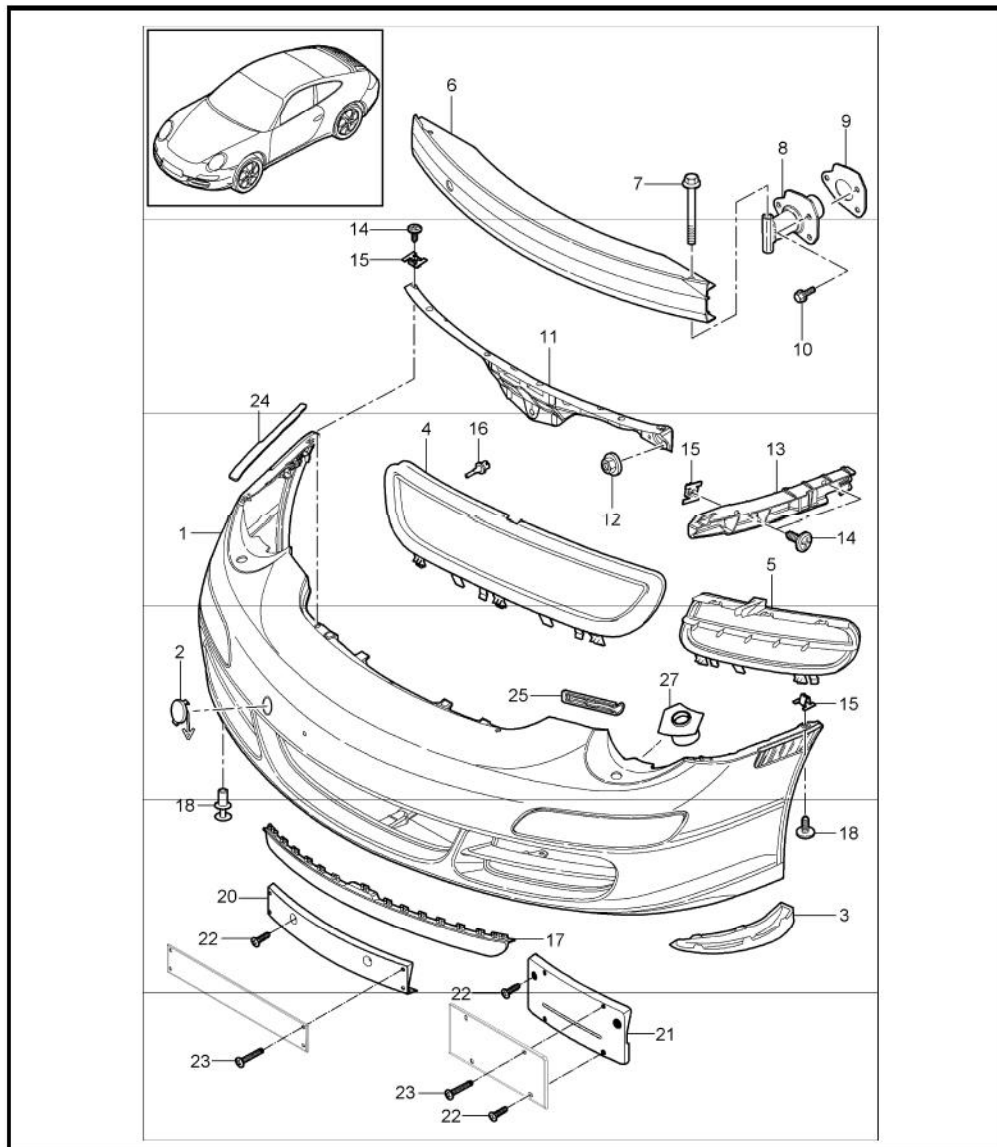

Model	Year	MG	SG	Illustration	Restrictions	UPD	9:01	06.02.2010	PORSCHE	PET	PORSCHE
997-2	2010	8	02	802-00		248	USA / CANADA				

Pos	Part Number	Description	Remark	Qty	Model
1	997 505 191 05	bumper front		1	
	G2L	prime coated			
1	997 505 982 07	lining prime coated		1	IXAA/XAS/288
2	997 505 703 05	cover		1	
	G2L	prime coated			
(2)	997 505 994 01	cover prime coated		1	IXAA/XAS
3	997 505 525 01	cover	/L	1	
	G2L	prime coated			
(3)	997 505 526 01	cover	/R	1	
	G2L	prime coated			
4	997 505 541 03	retaining frame		1	
	01C	satin black centre			
5	997 505 563 04	retaining frame	/L	1	C2
	01C	satin black			
(5)	997 505 564 04	retaining frame	/R	1	C2
	01C	satin black			
(5)	997 505 563 05	retaining frame	/L	1	C4
	9B1	titanium metallic			
(5)	997 505 564 05	retaining frame	/R	1	C4
	9B1	titanium metallic			
(5)	997 505 985 02	retaining frame lateral left	/L	1	I756
	041	black			
(5)	997 505 986 02	retaining frame lateral right	/R	1	I756
	041	black			