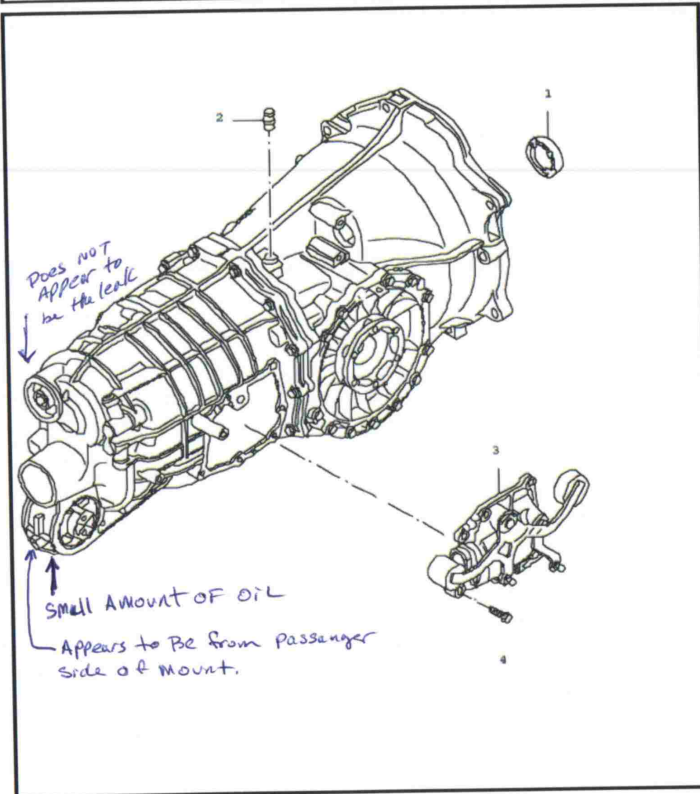

Model	Year	MG	SG	Illustration	Restrictions	Update	10:59	07.04.2005	PORSCHE	PET	PORSCHE
997	05	3	02	302-05		187					

Pos	Part Number	Name	Remarks	Qty	Model
		manual transmission gearshift unit			G97.01
1	997 302 807 00	shaft seal		1	
2	997 613 180 00	back-up light switch		1	
3	997 303 030 00	gearshift unit		1	
4	997 303 808 00	hexagon-head bolt		7	
-	997 301 808 00	sealing ring		3	
-	997 301 807 00	screw plug		3	
- - - E N D - - -					