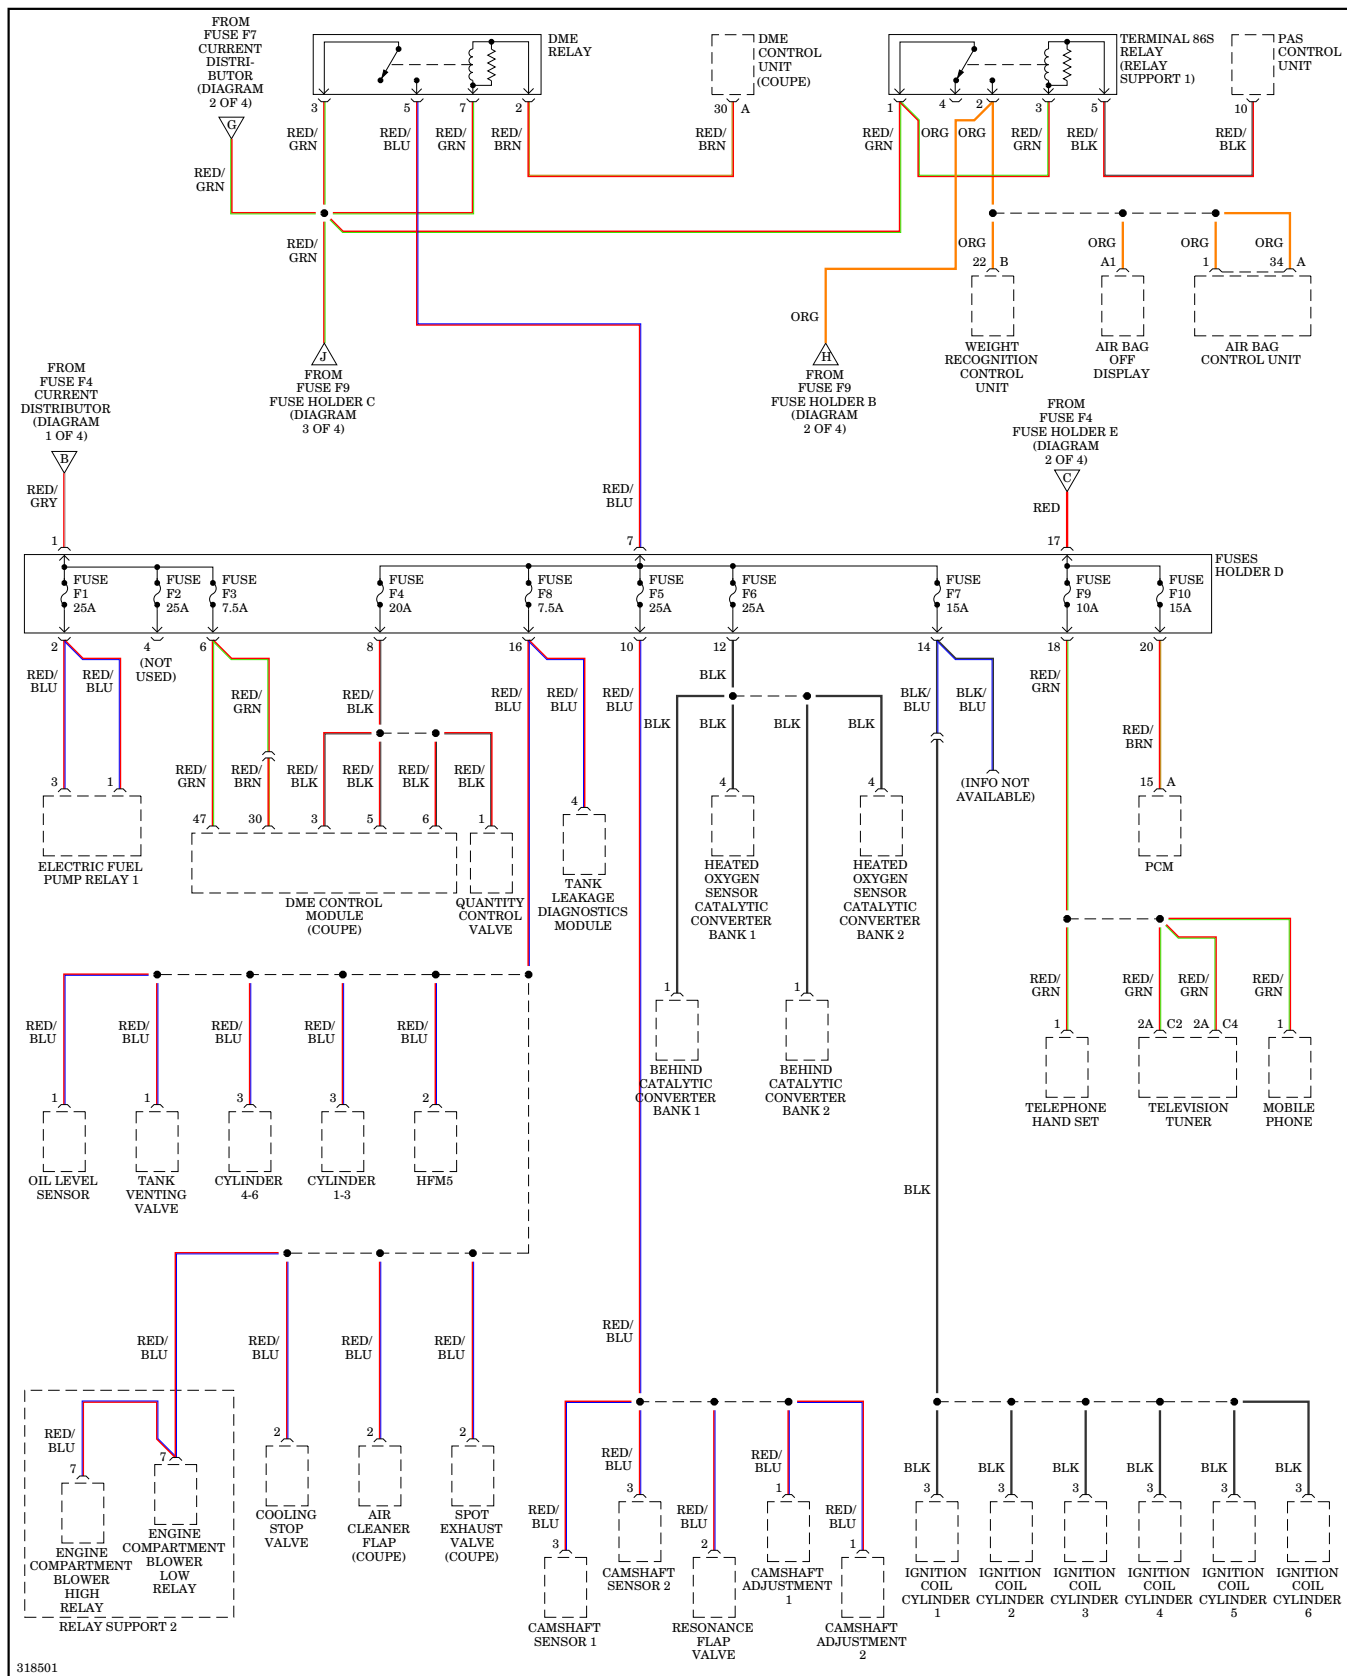

Power Distribution Wiring Diagram (4 of 4) for Porsche 911 Carrera S 2009

POWER DOOR LOCKS