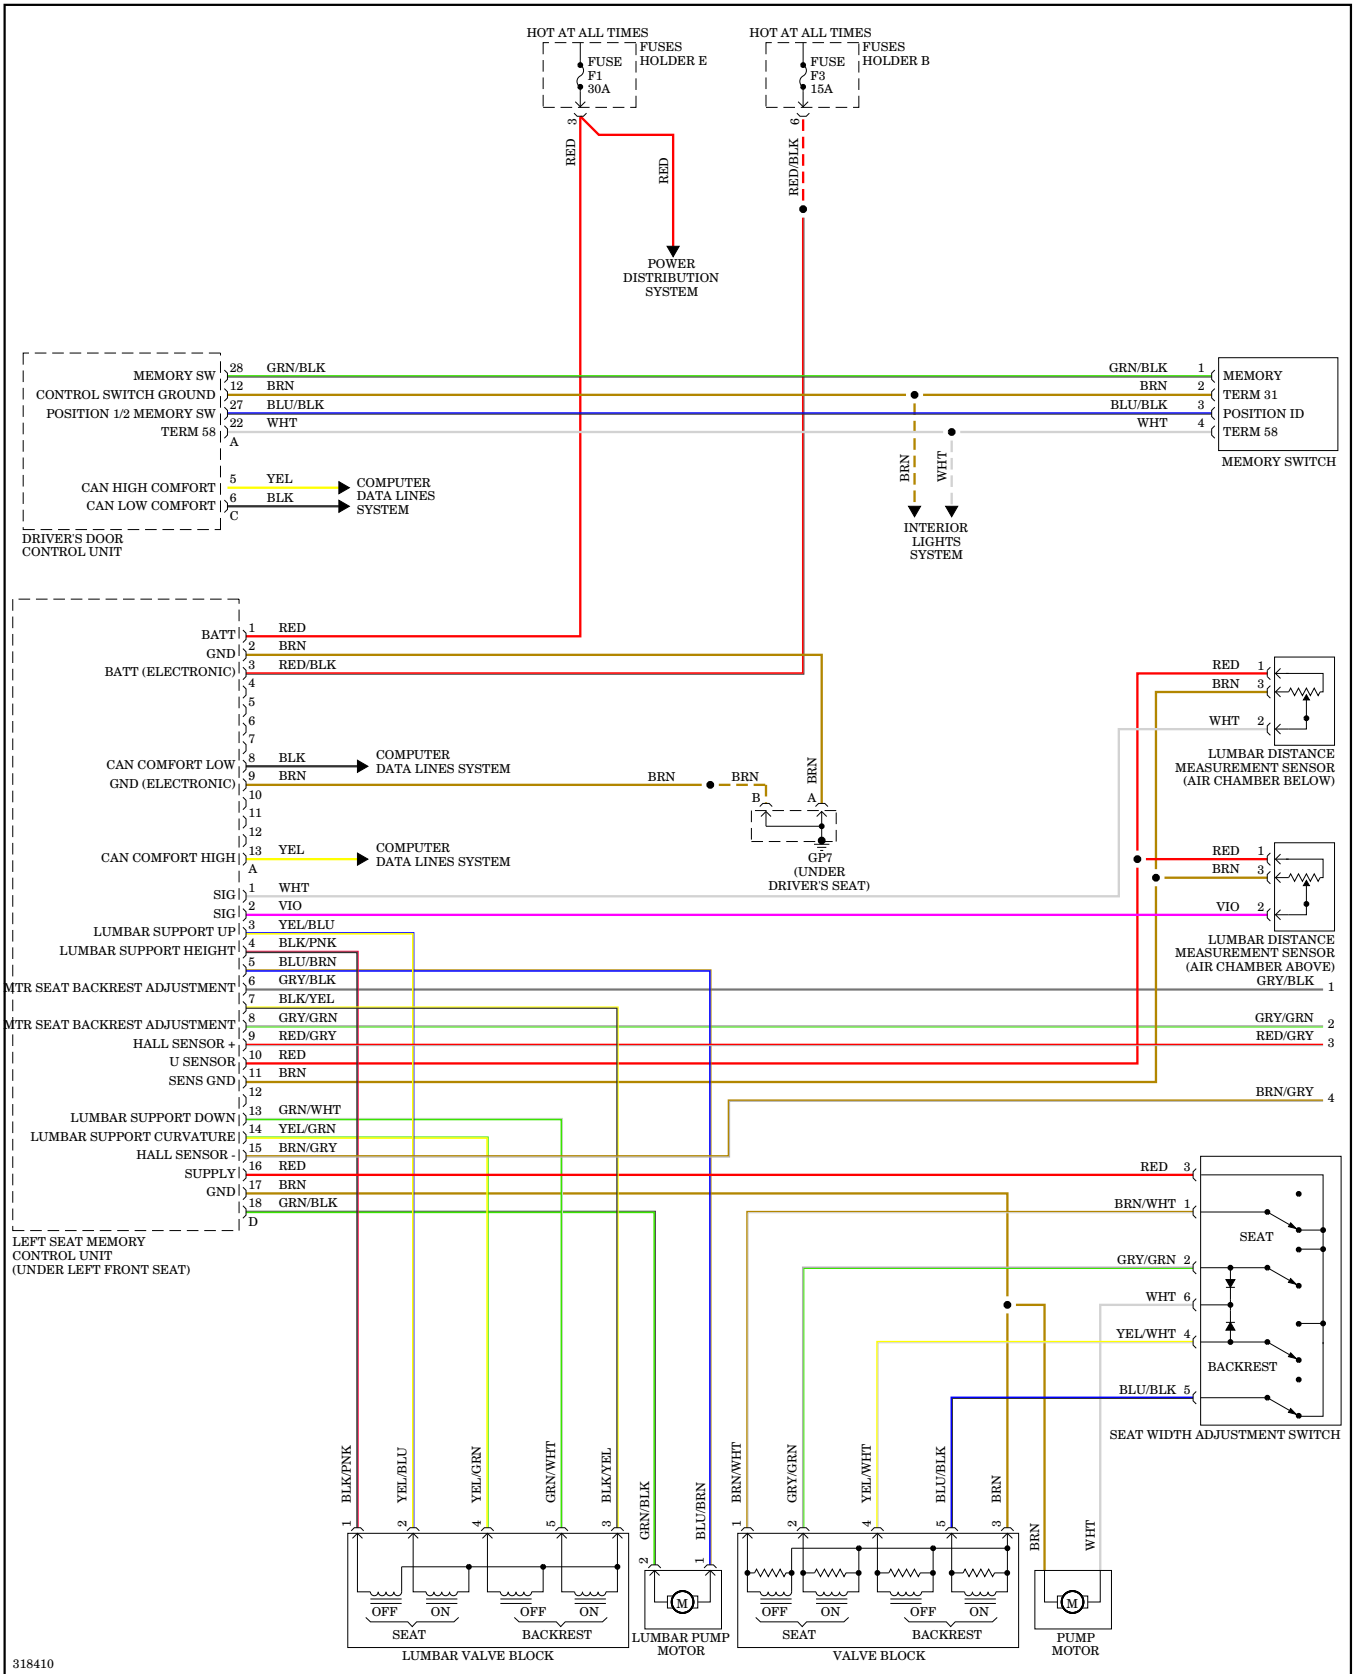

INTERIOR LIGHTS

Interior Lights Wiring Diagram (1 of 2) for Porsche 911 Carrera S 2009

Interior Lights Wiring Diagram (2 of 2) for Porsche 911 Carrera S 2009

MEMORY SYSTEMS

Driver's Memory Seat Wiring Diagram (1 of 2) for Porsche 911 Carrera S 2009