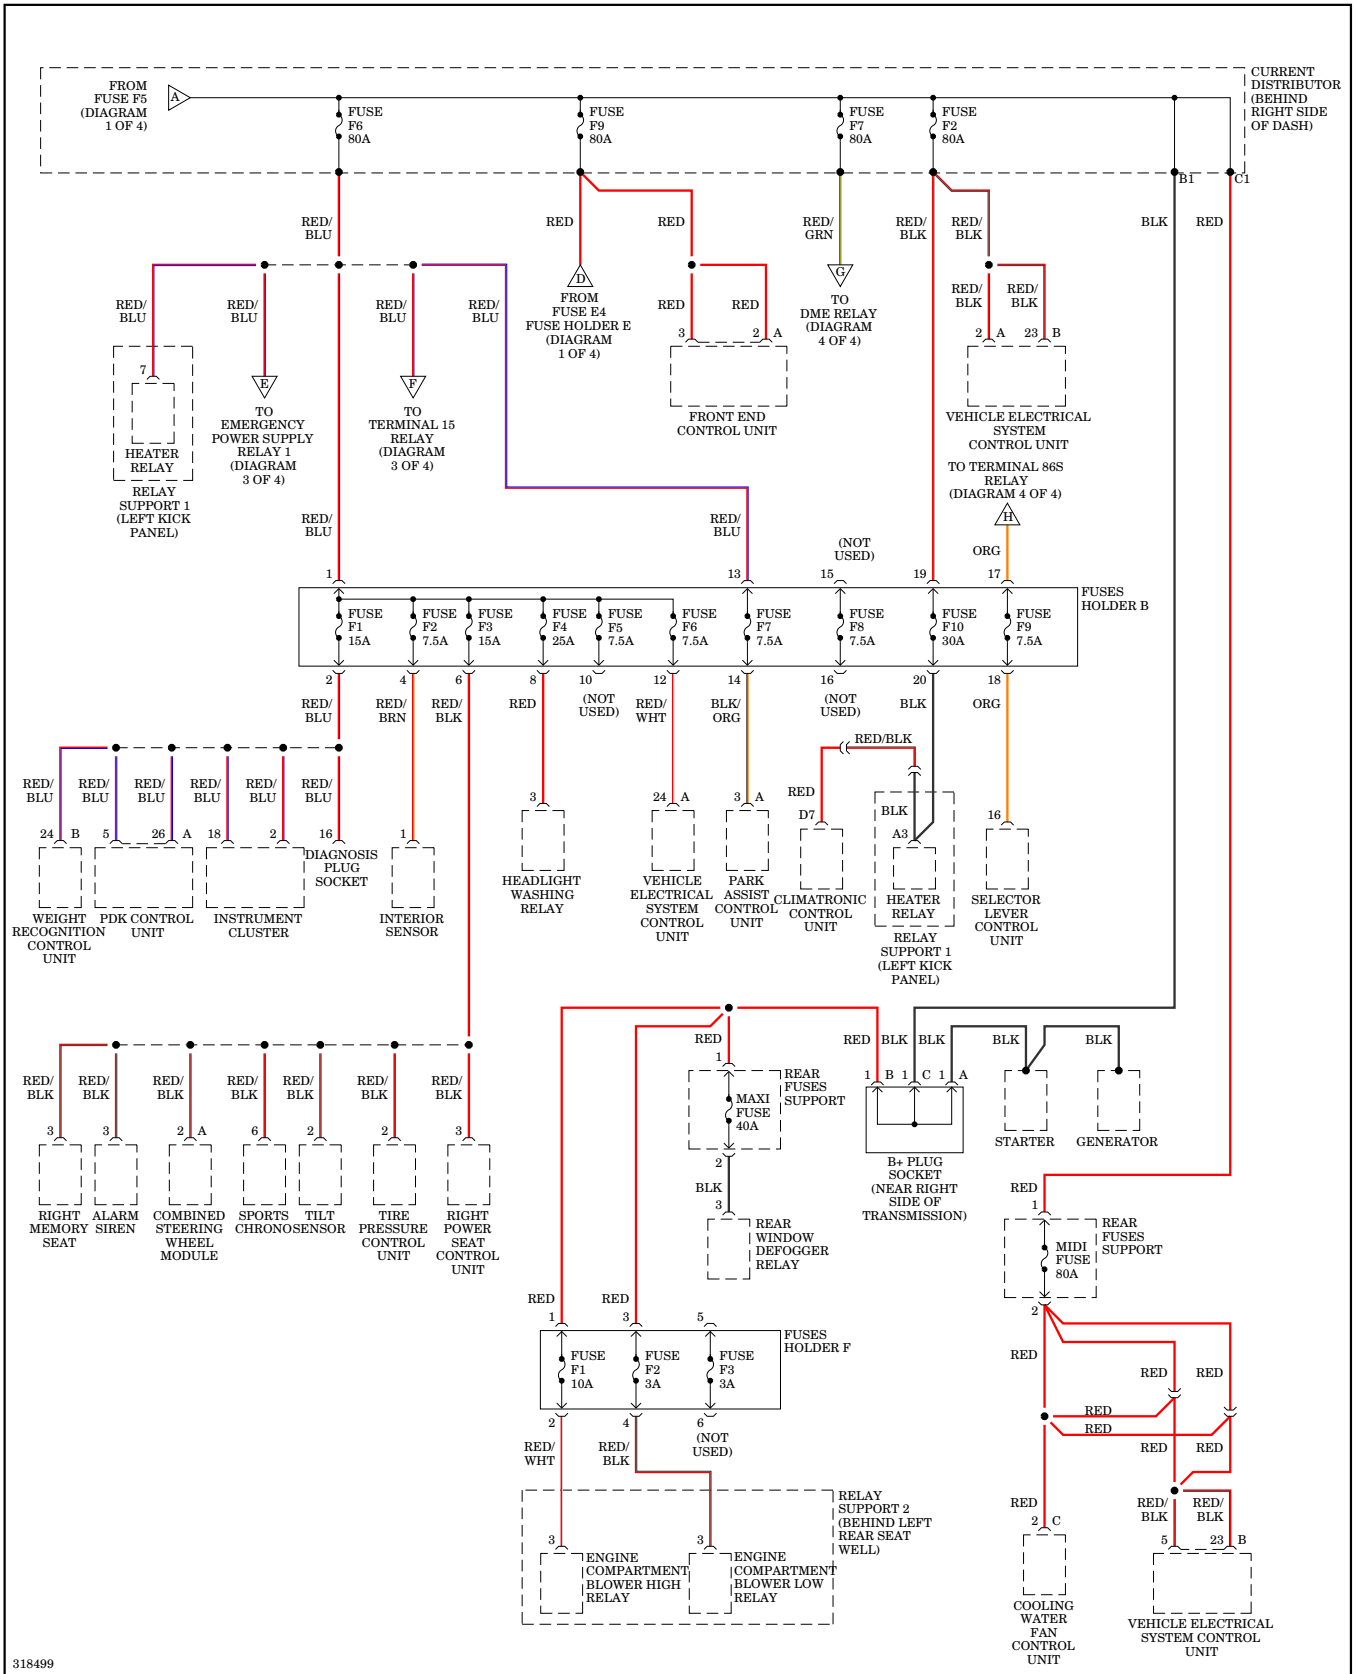

Parking Assistant Wiring Diagram for Porsche 911 Carrera S 2009

POWER DISTRIBUTION

318498

Power Distribution Wiring Diagram (1 of 4) for Porsche 911 Carrera S 2009

318499

Power Distribution Wiring Diagram (2 of 4) for Porsche 911 Carrera S 2009