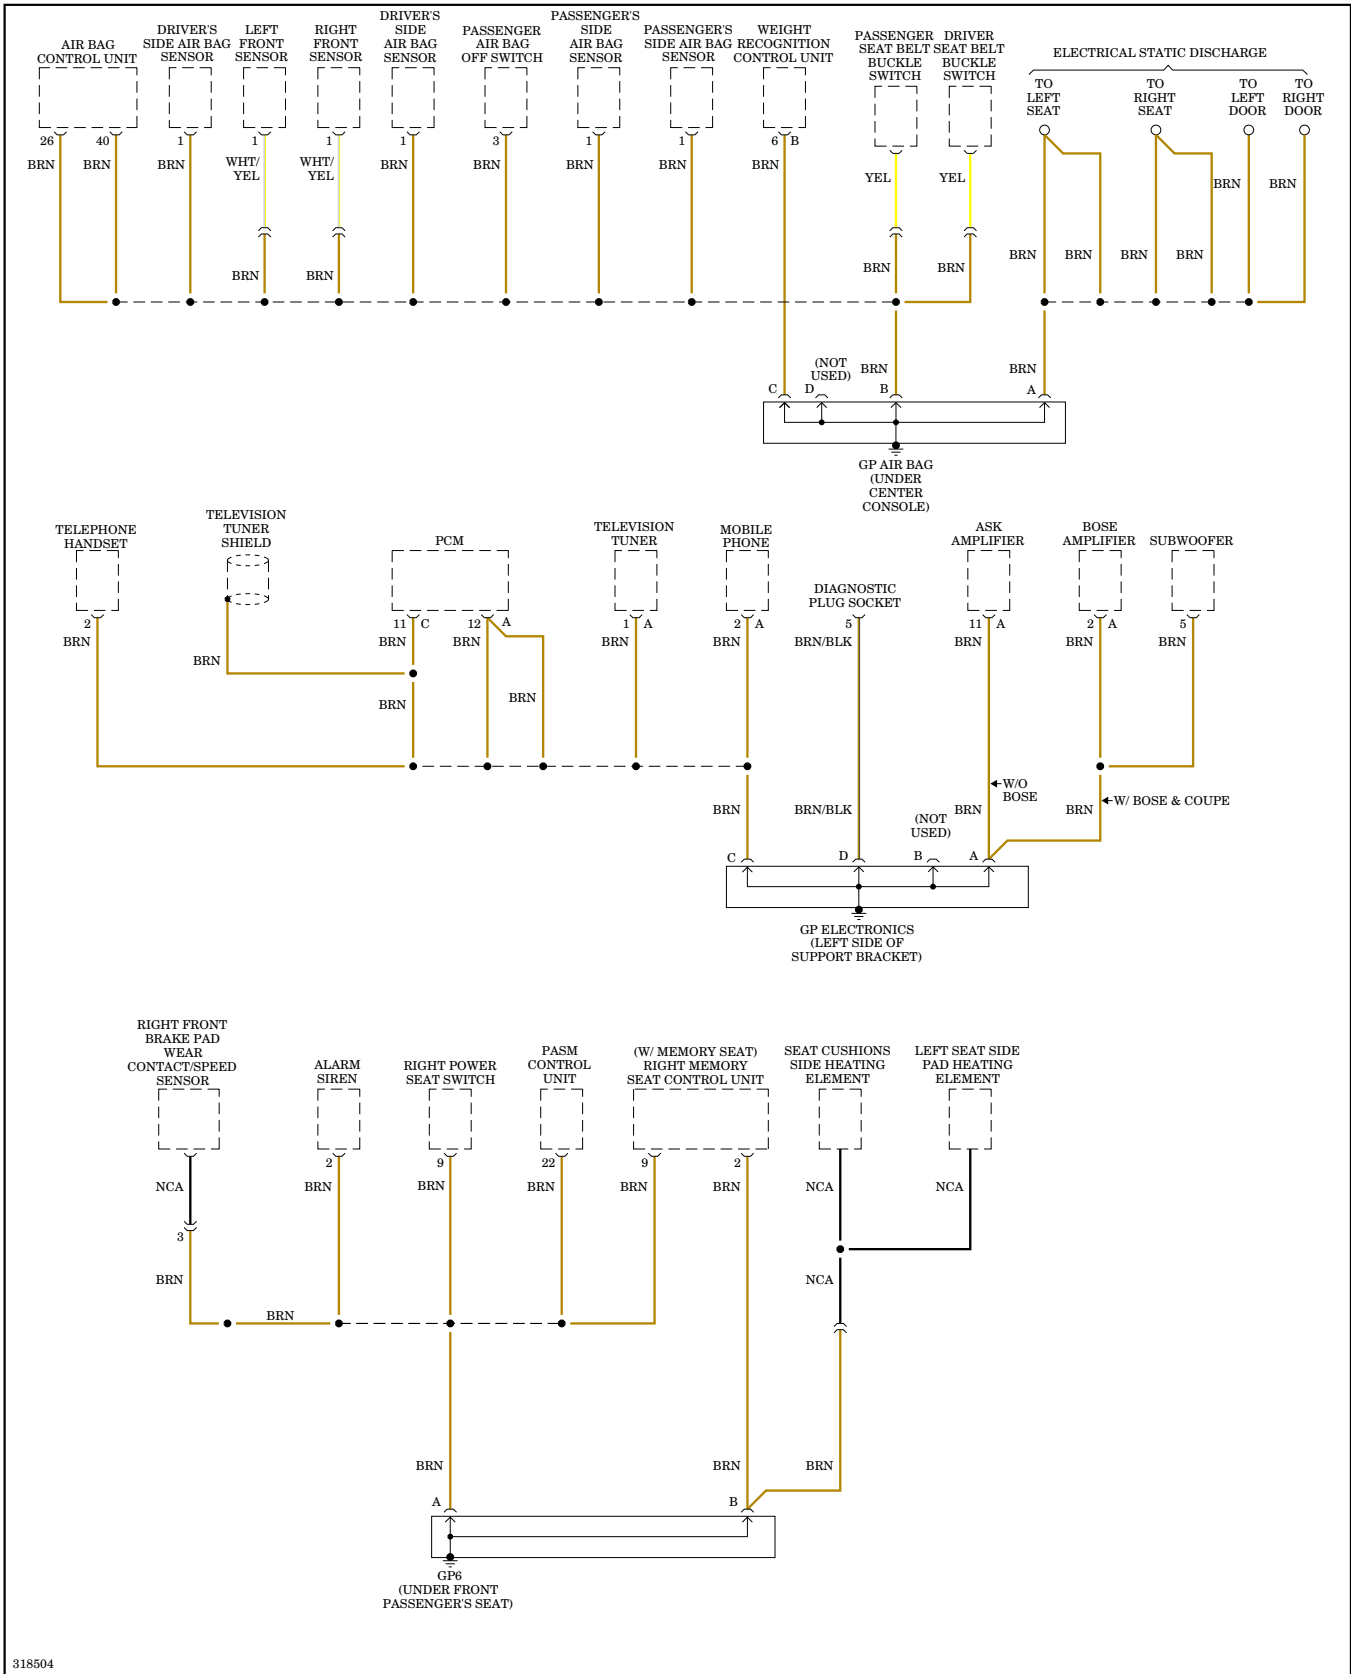

Exterior Lamps Wiring Diagram (2 of 2) for Porsche 911 Carrera S 2009

GROUND DISTRIBUTION

318502

Ground Distribution Wiring Diagram (1 of 4) for Porsche 911 Carrera S 2009

Ground Distribution Wiring Diagram (2 of 4) for Porsche 911 Carrera S 2009