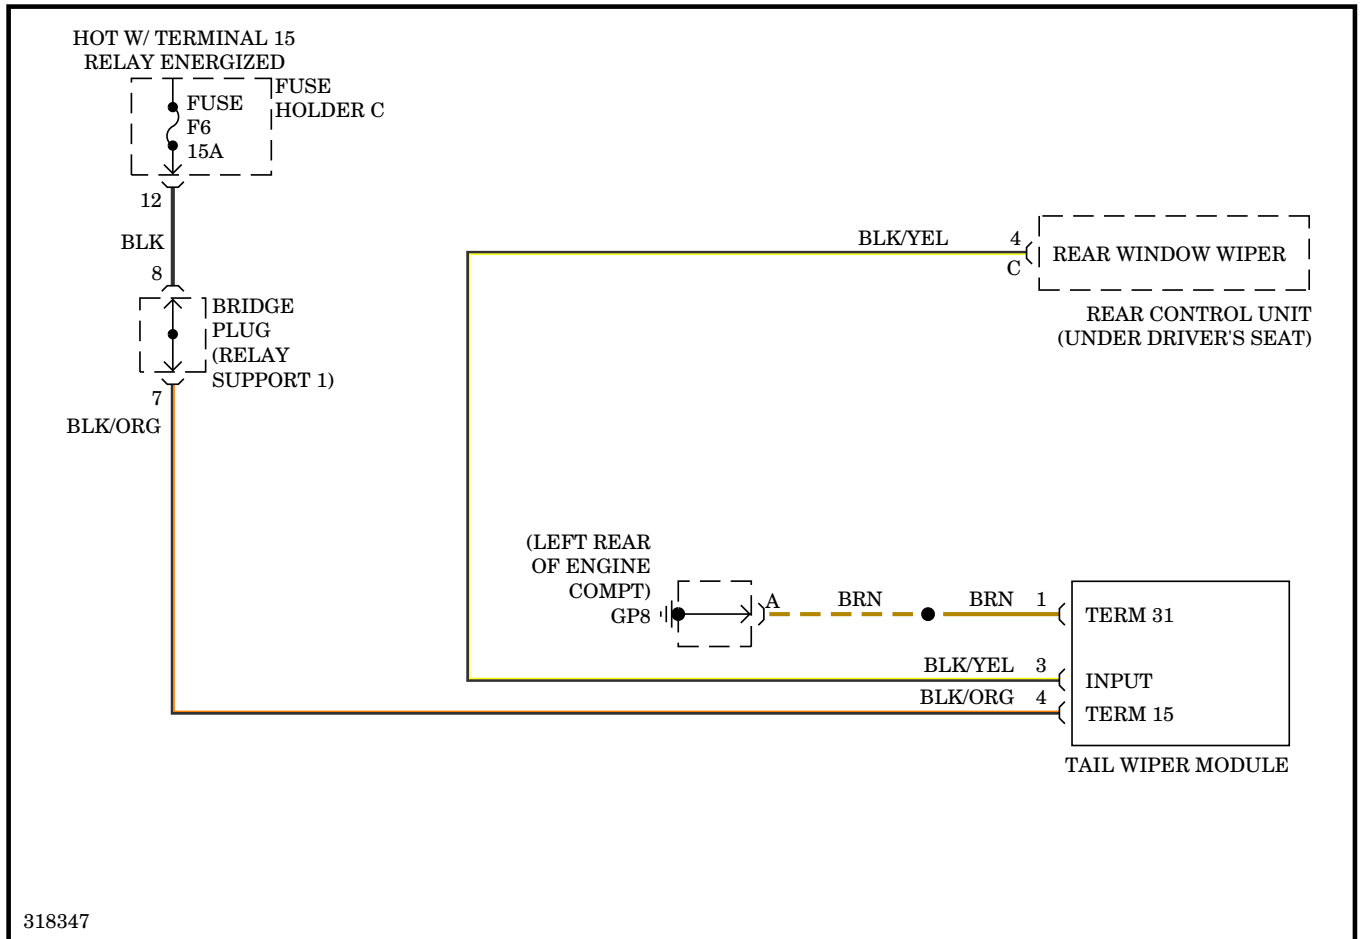

Front Wiper/Washer Wiring Diagram, without Rain Sensor for Porsche 911 Carrera S 2009