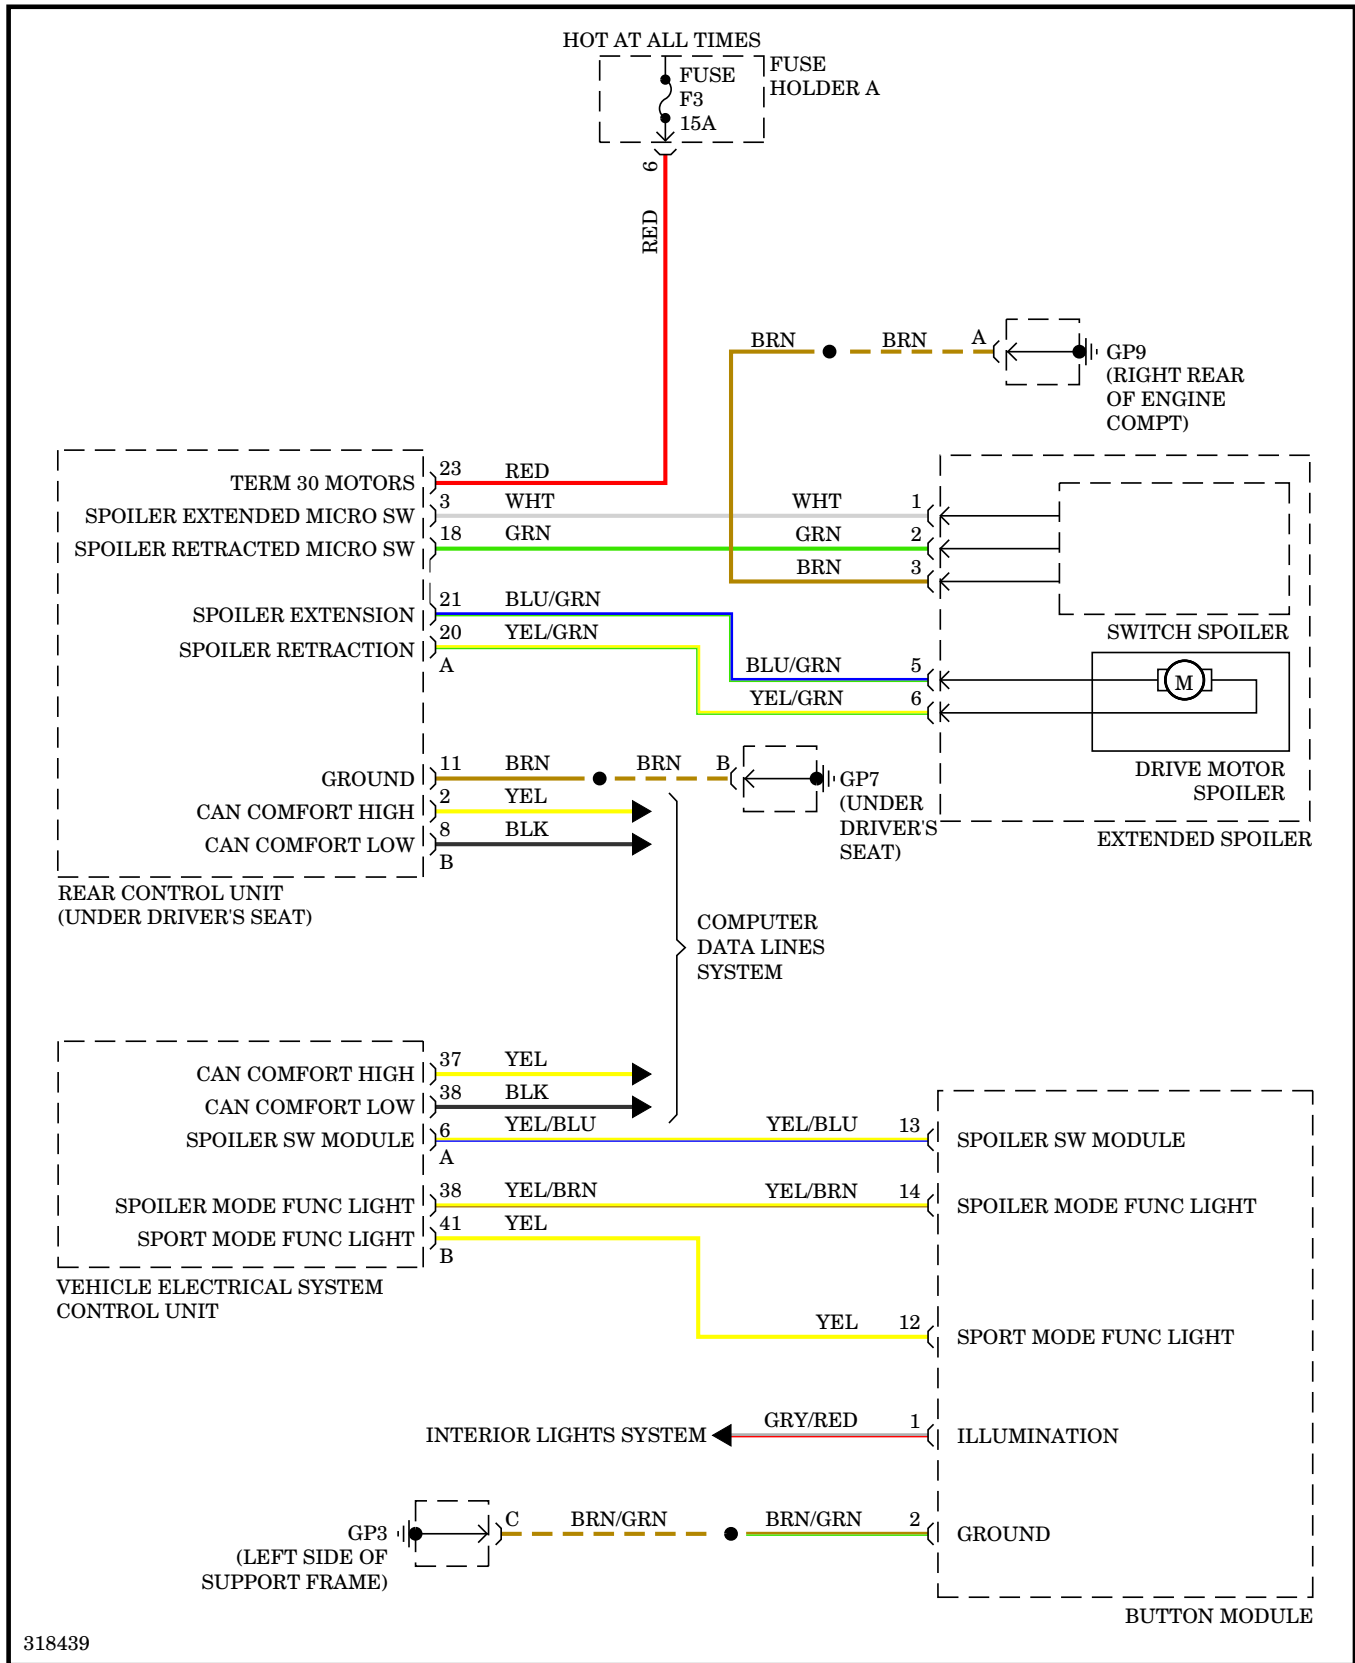

ACTIVE BODYWORKS

AIR CONDITIONING

Automatic A/C Wiring Diagram (2 of 2) for Porsche 911 Carrera S 2009

ANTI-LOCK BRAKES

Anti-lock Brakes Wiring Diagram for Porsche 911 Carrera S 2009

ANTI-THEFT

Anti-theft Wiring Diagram for Porsche 911 Carrera S 2009