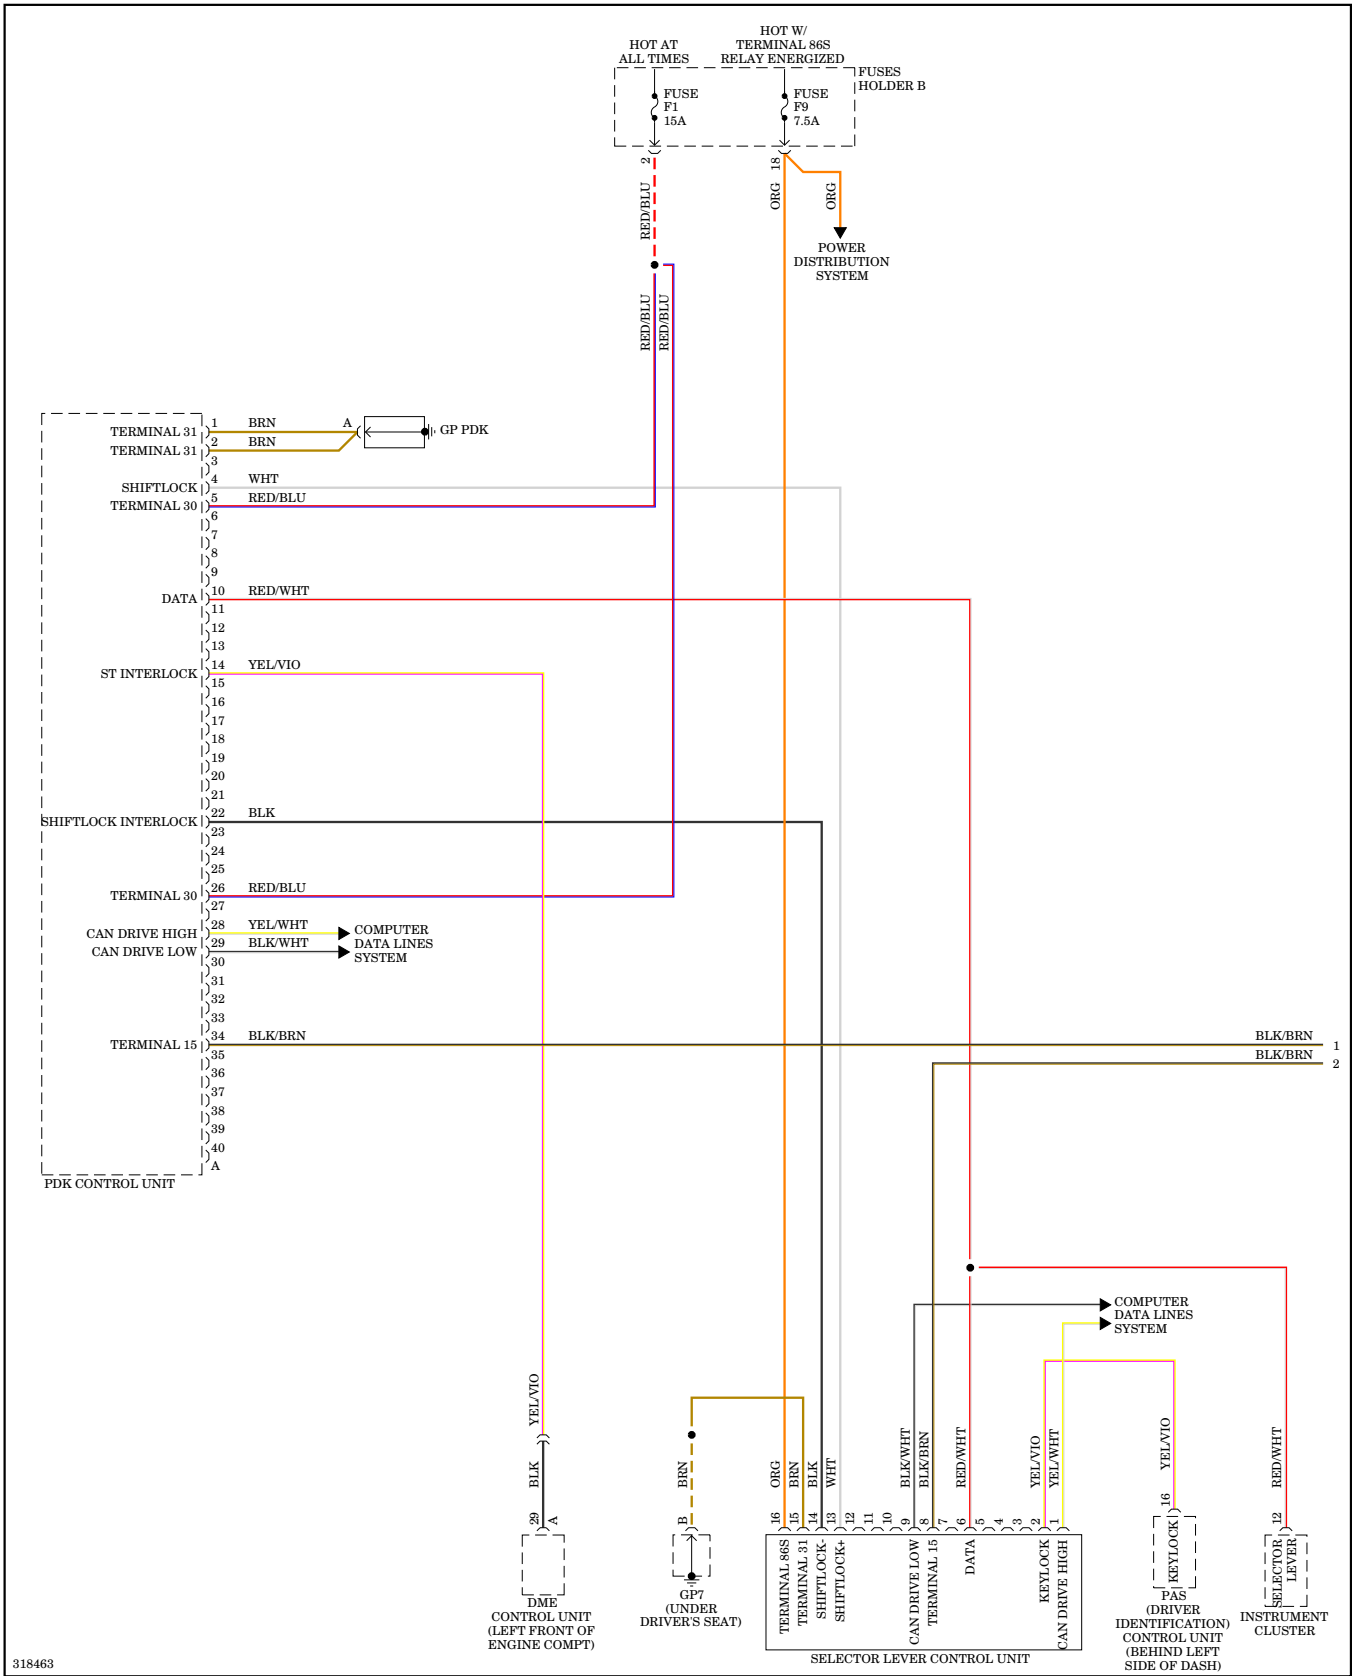

SUPPLEMENTAL RESTRAINTS

318522

Supplemental Restraints Wiring Diagram (1 of 2) for Porsche 911 Carrera S 2009

Supplemental Restraints Wiring Diagram (2 of 2) for Porsche 911 Carrera S 2009

TRANSMISSION

A/T Wiring Diagram for Porsche 911 Carrera S 2009