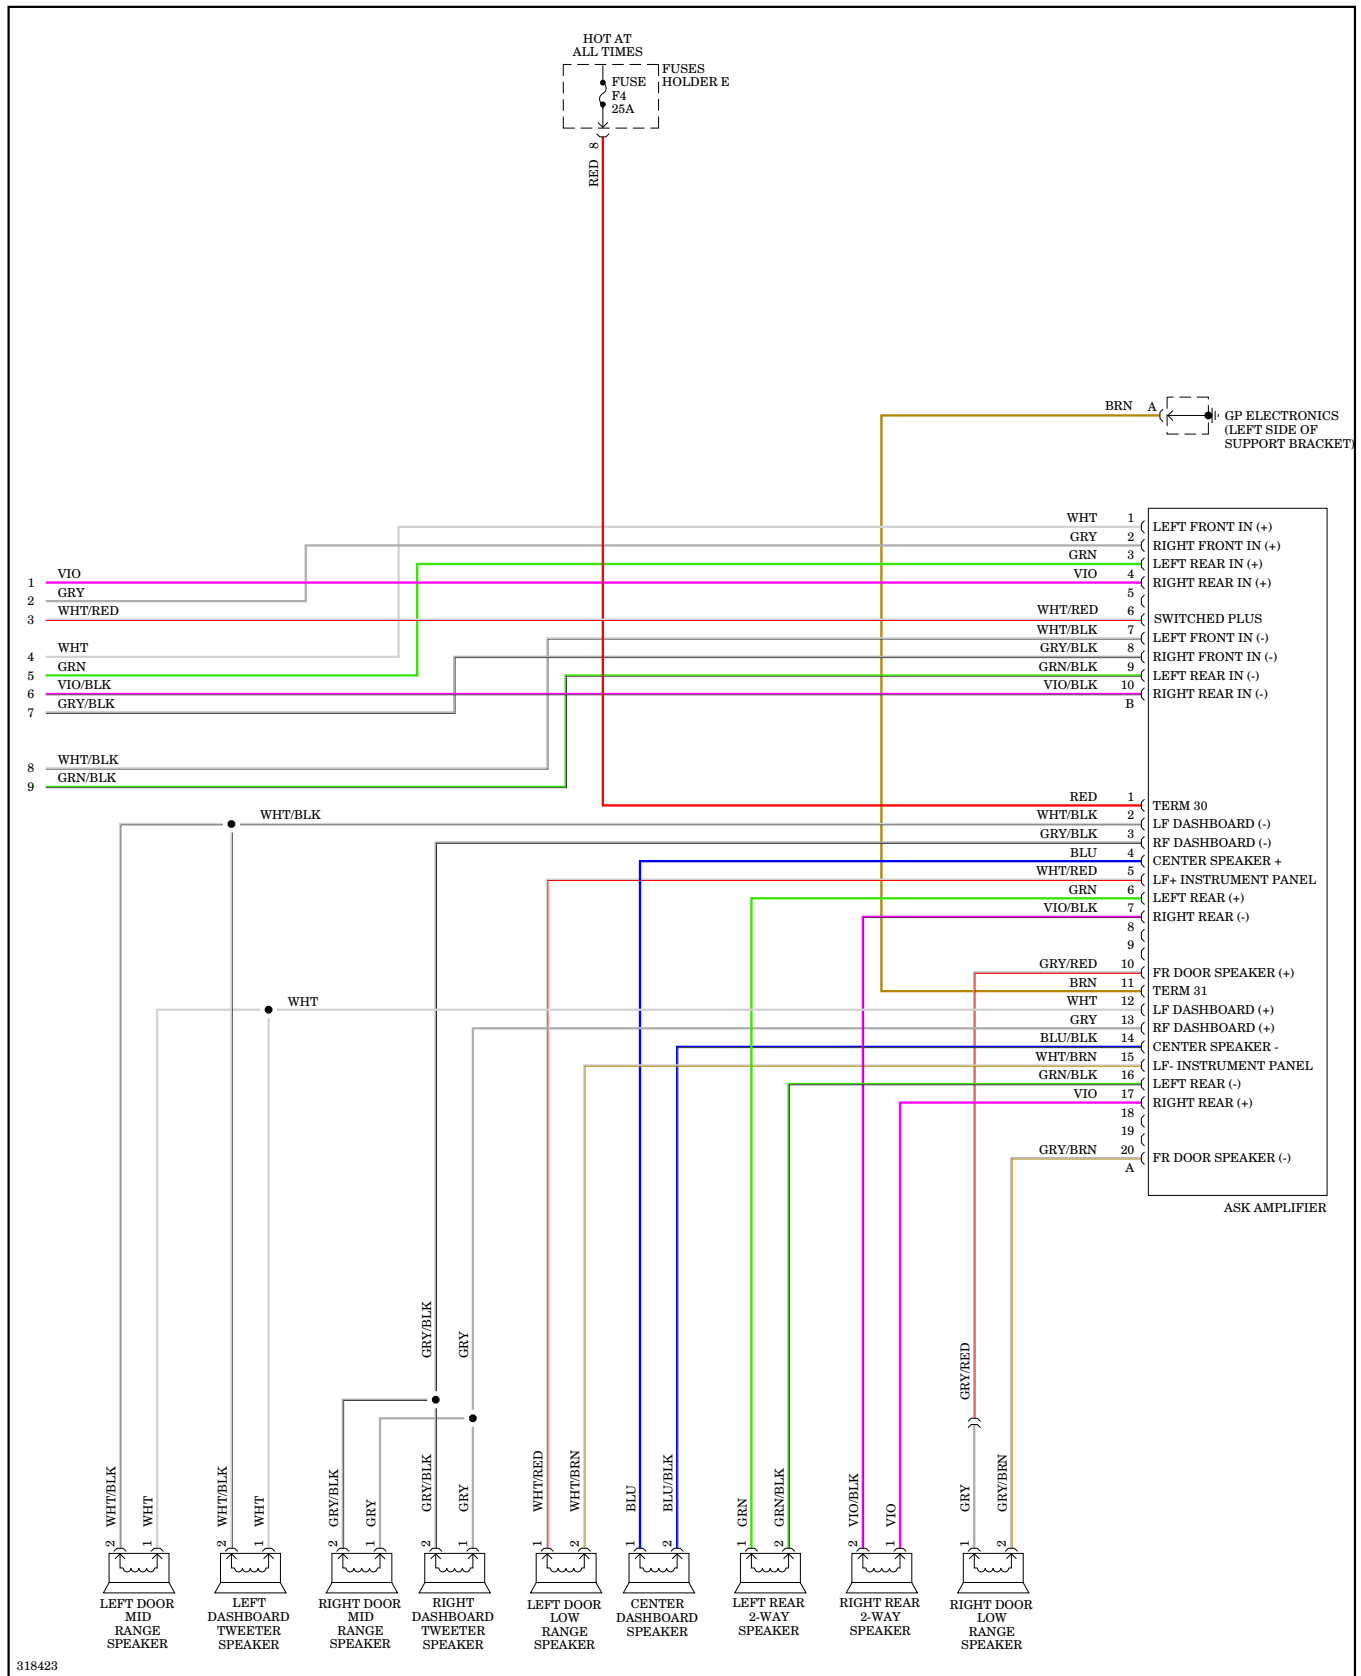

Navigation Wiring Diagram, without Bose (2 of 3) for Porsche 911 Carrera S 2009