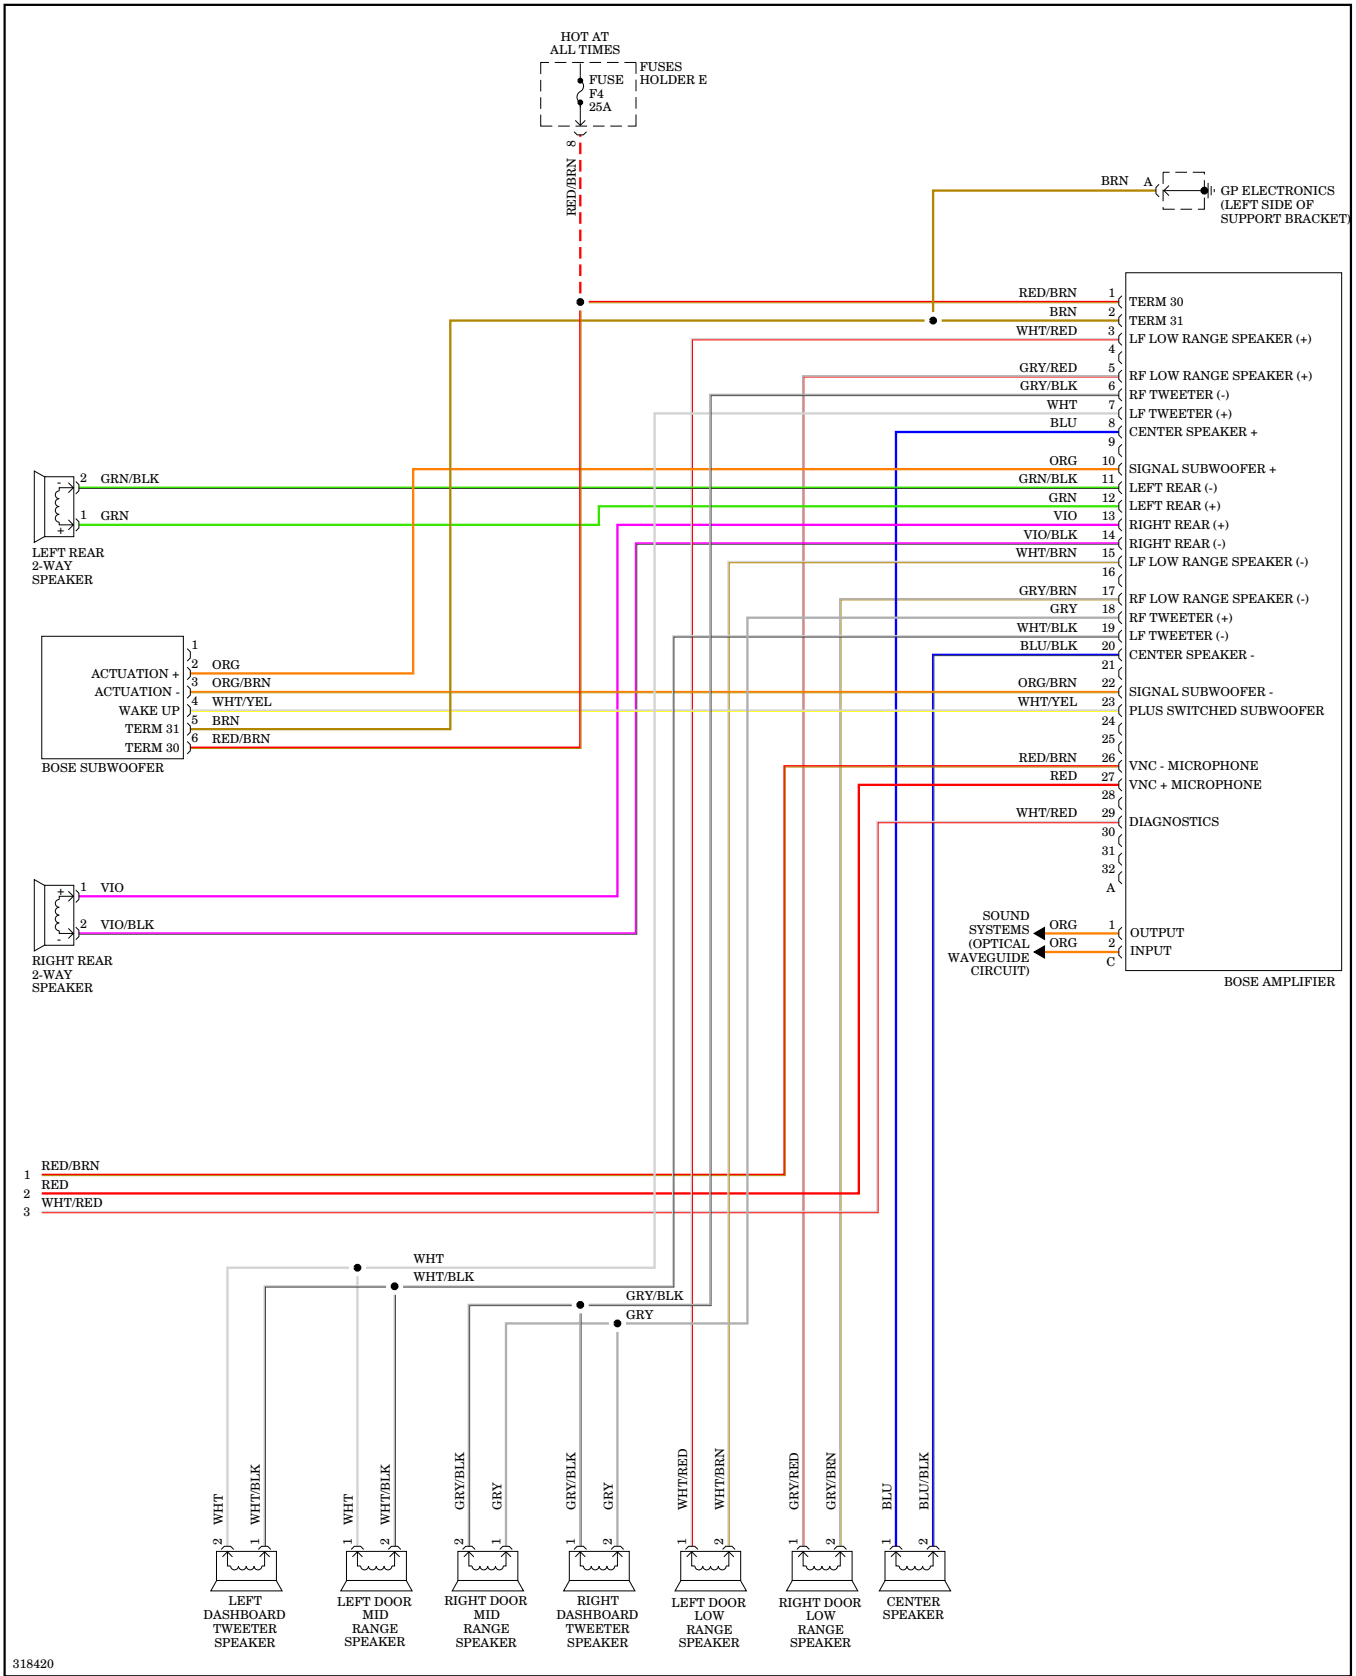

Targa Roof Wiring Diagram for Porsche 911 Carrera S 2009

POWER WINDOWS

Power Windows Wiring Diagram for Porsche 911 Carrera S 2009

RADIO

Base Radio Wiring Diagram for Porsche 911 Carrera S 2009

Premium Radio Wiring Diagram, with Bose (3 of 3) for Porsche 911 Carrera S 2009