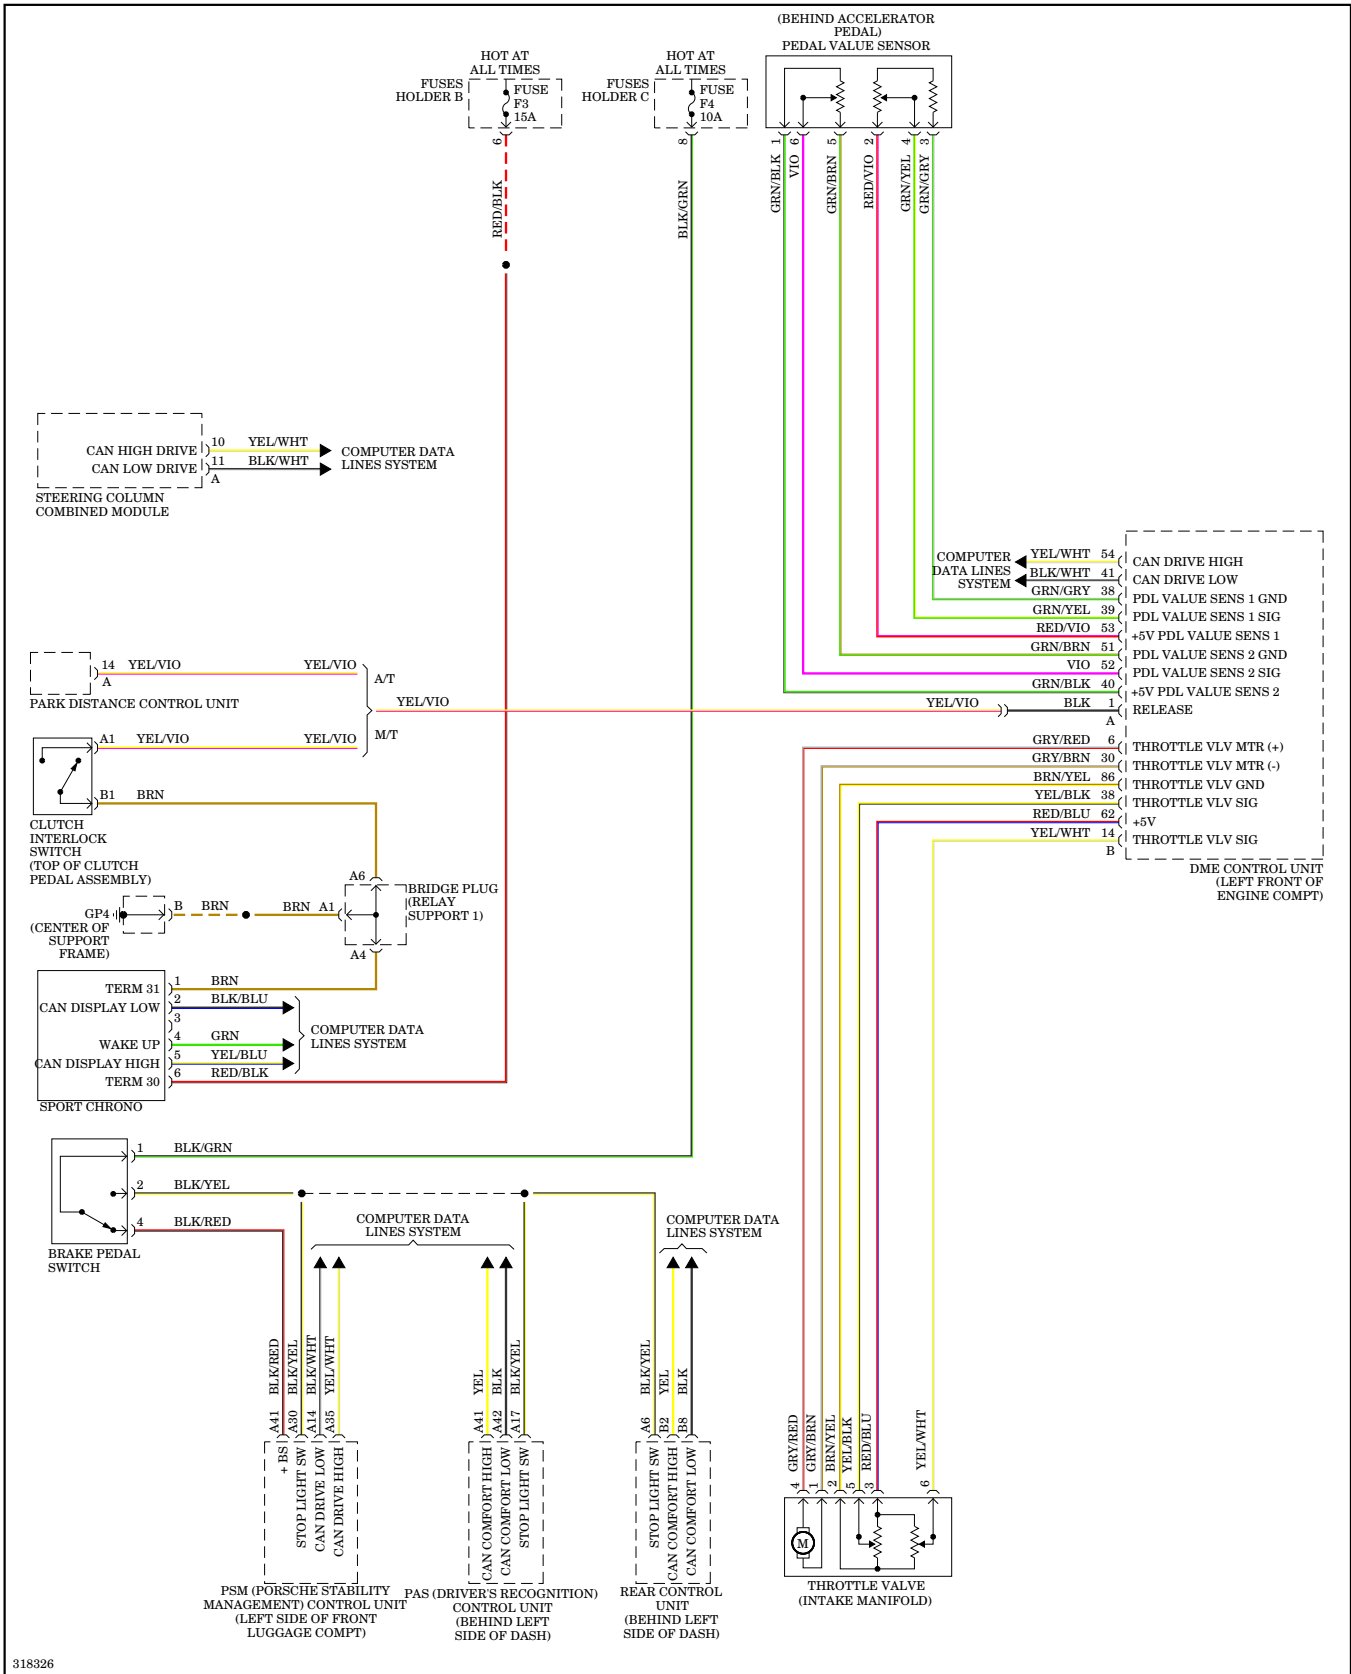

COMPUTER DATA LINES

Computer Data Lines Wiring Diagram for Porsche 911 Carrera S 2009

COOLING FAN

Cooling Fan Wiring Diagram for Porsche 911 Carrera S 2009

CRUISE CONTROL

Cruise Control Wiring Diagram for Porsche 911 Carrera S 2009