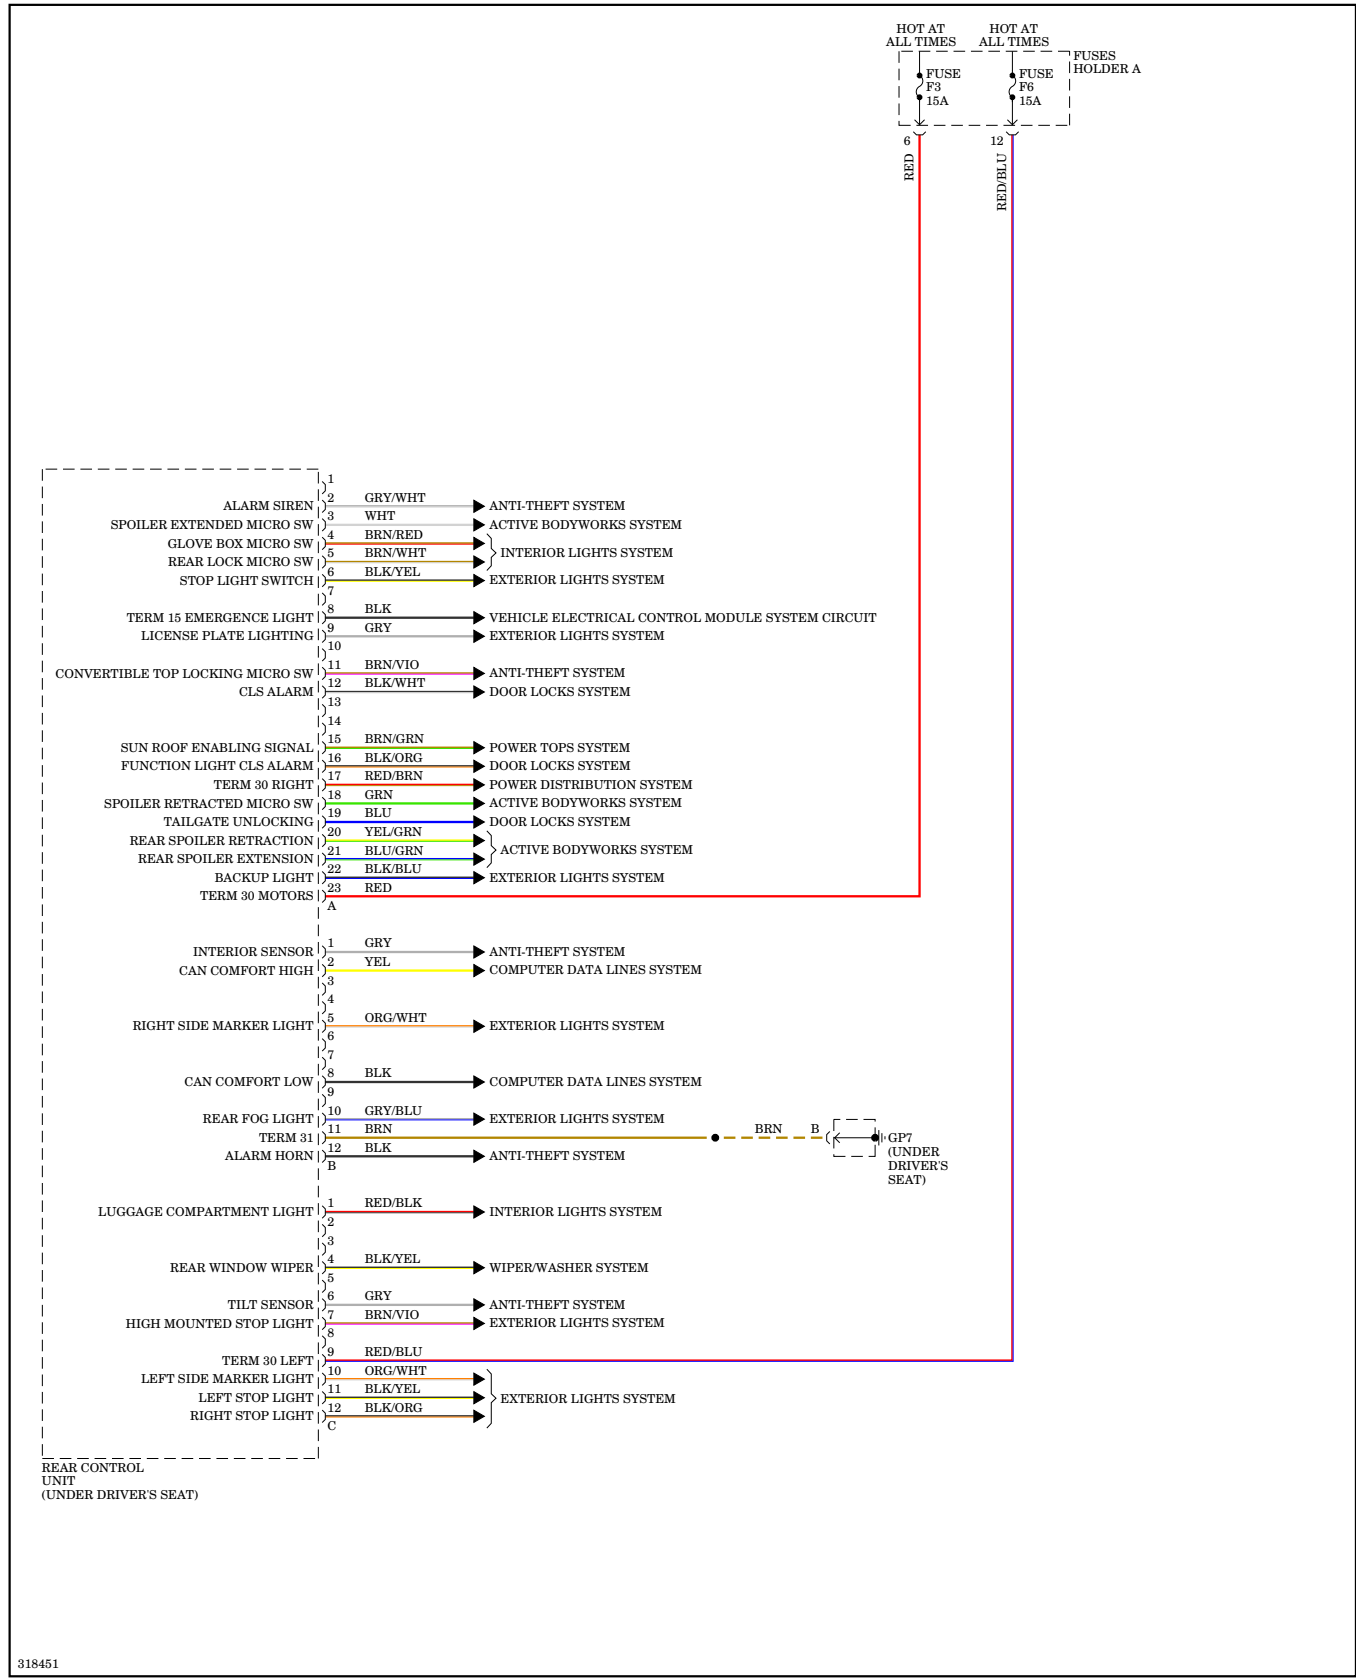

Front Controller Wiring Diagram for Porsche 911 Carrera S 2009

318451