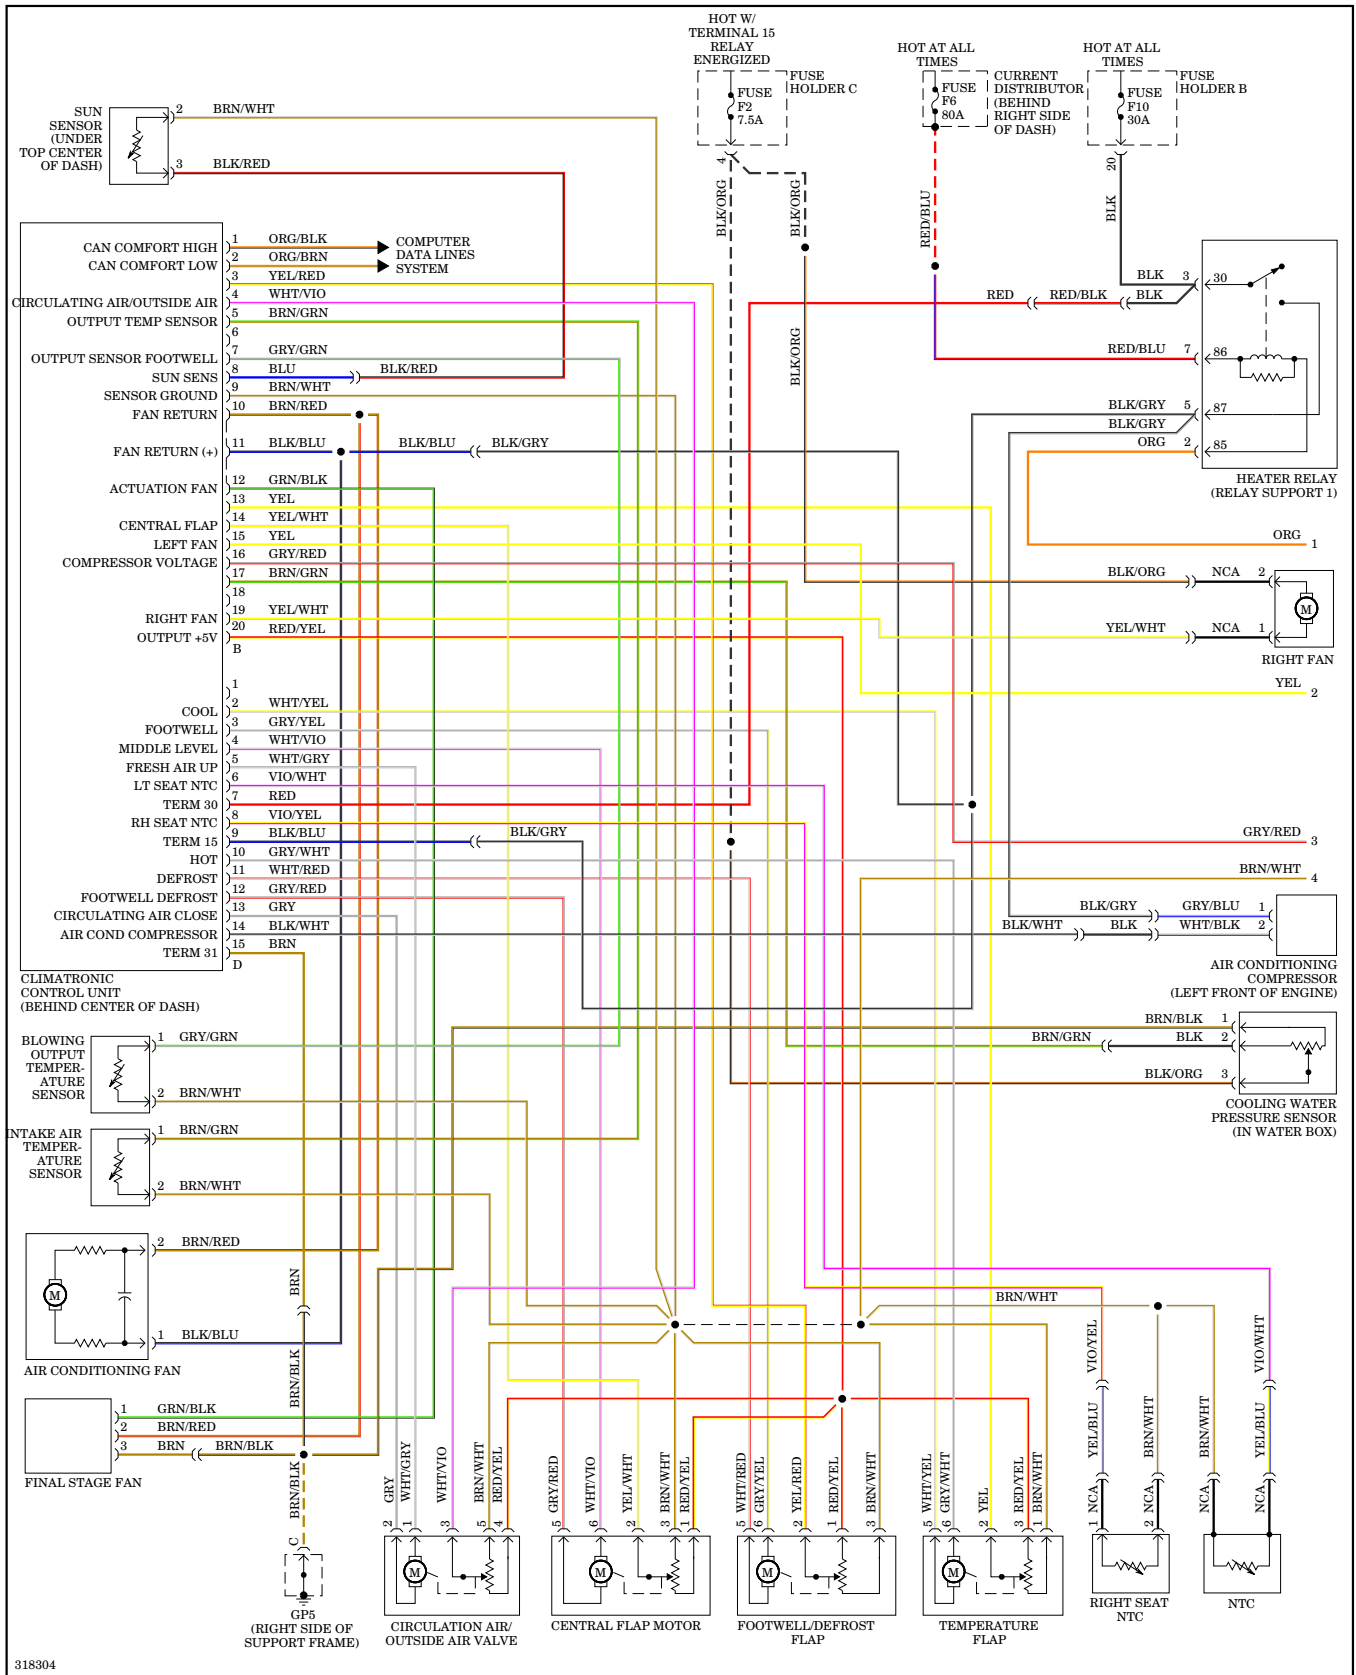

ACTIVE BODYWORKS

AIR CONDITIONING

Automatic A/C Wiring Diagram (2 of 2) for Porsche 911 Carrera S 2009

ANTI-LOCK BRAKES

Anti-lock Brakes Wiring Diagram for Porsche 911 Carrera S 2009

ANTI-THEFT

Anti-theft Wiring Diagram for Porsche 911 Carrera S 2009