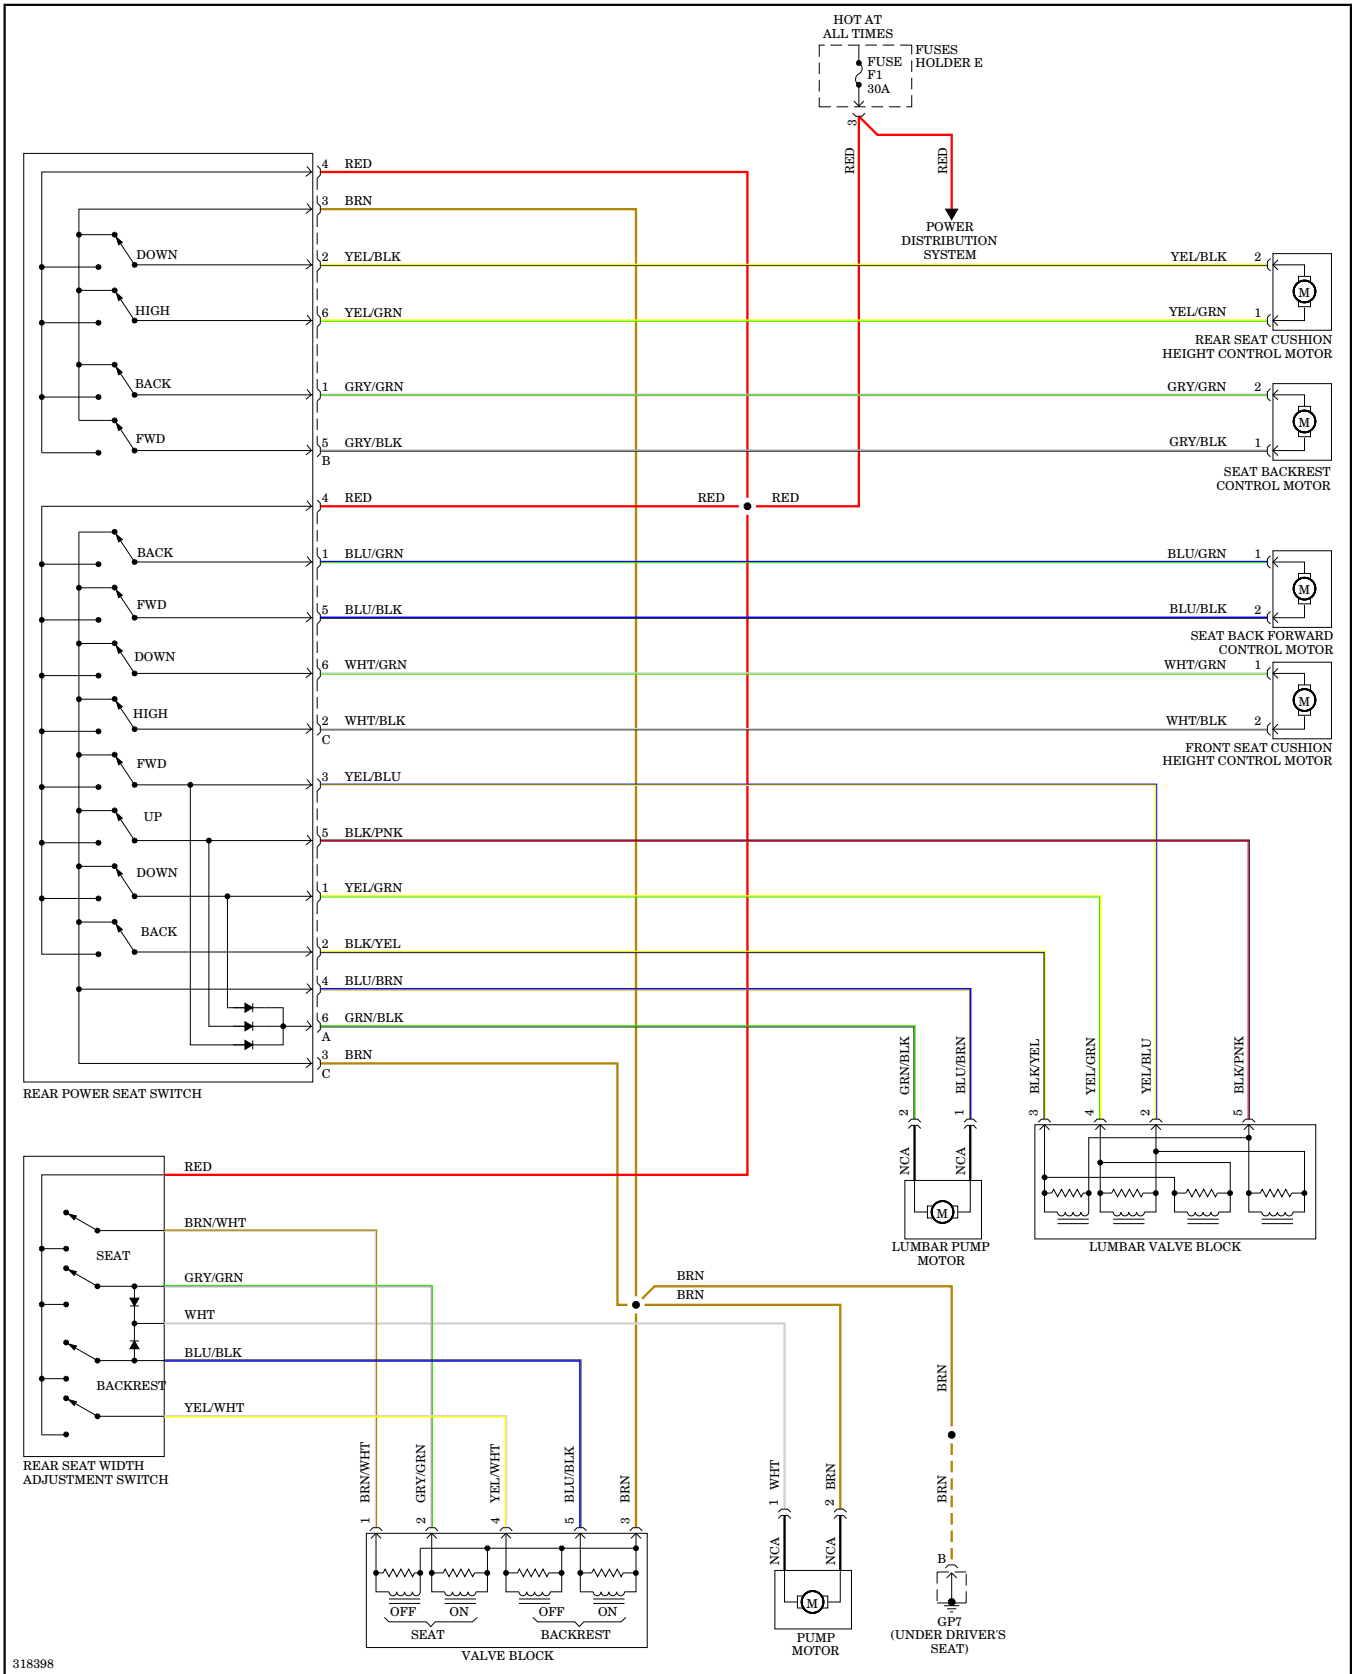

POWER SEATS

Driver Power Seat Wiring Diagram, Base for Porsche 911 Carrera S 2009

Driver Power Seat Wiring Diagram, Except Base for Porsche 911 Carrera S 2009

Heated Seats Wiring Diagram for Porsche 911 Carrera S 2009