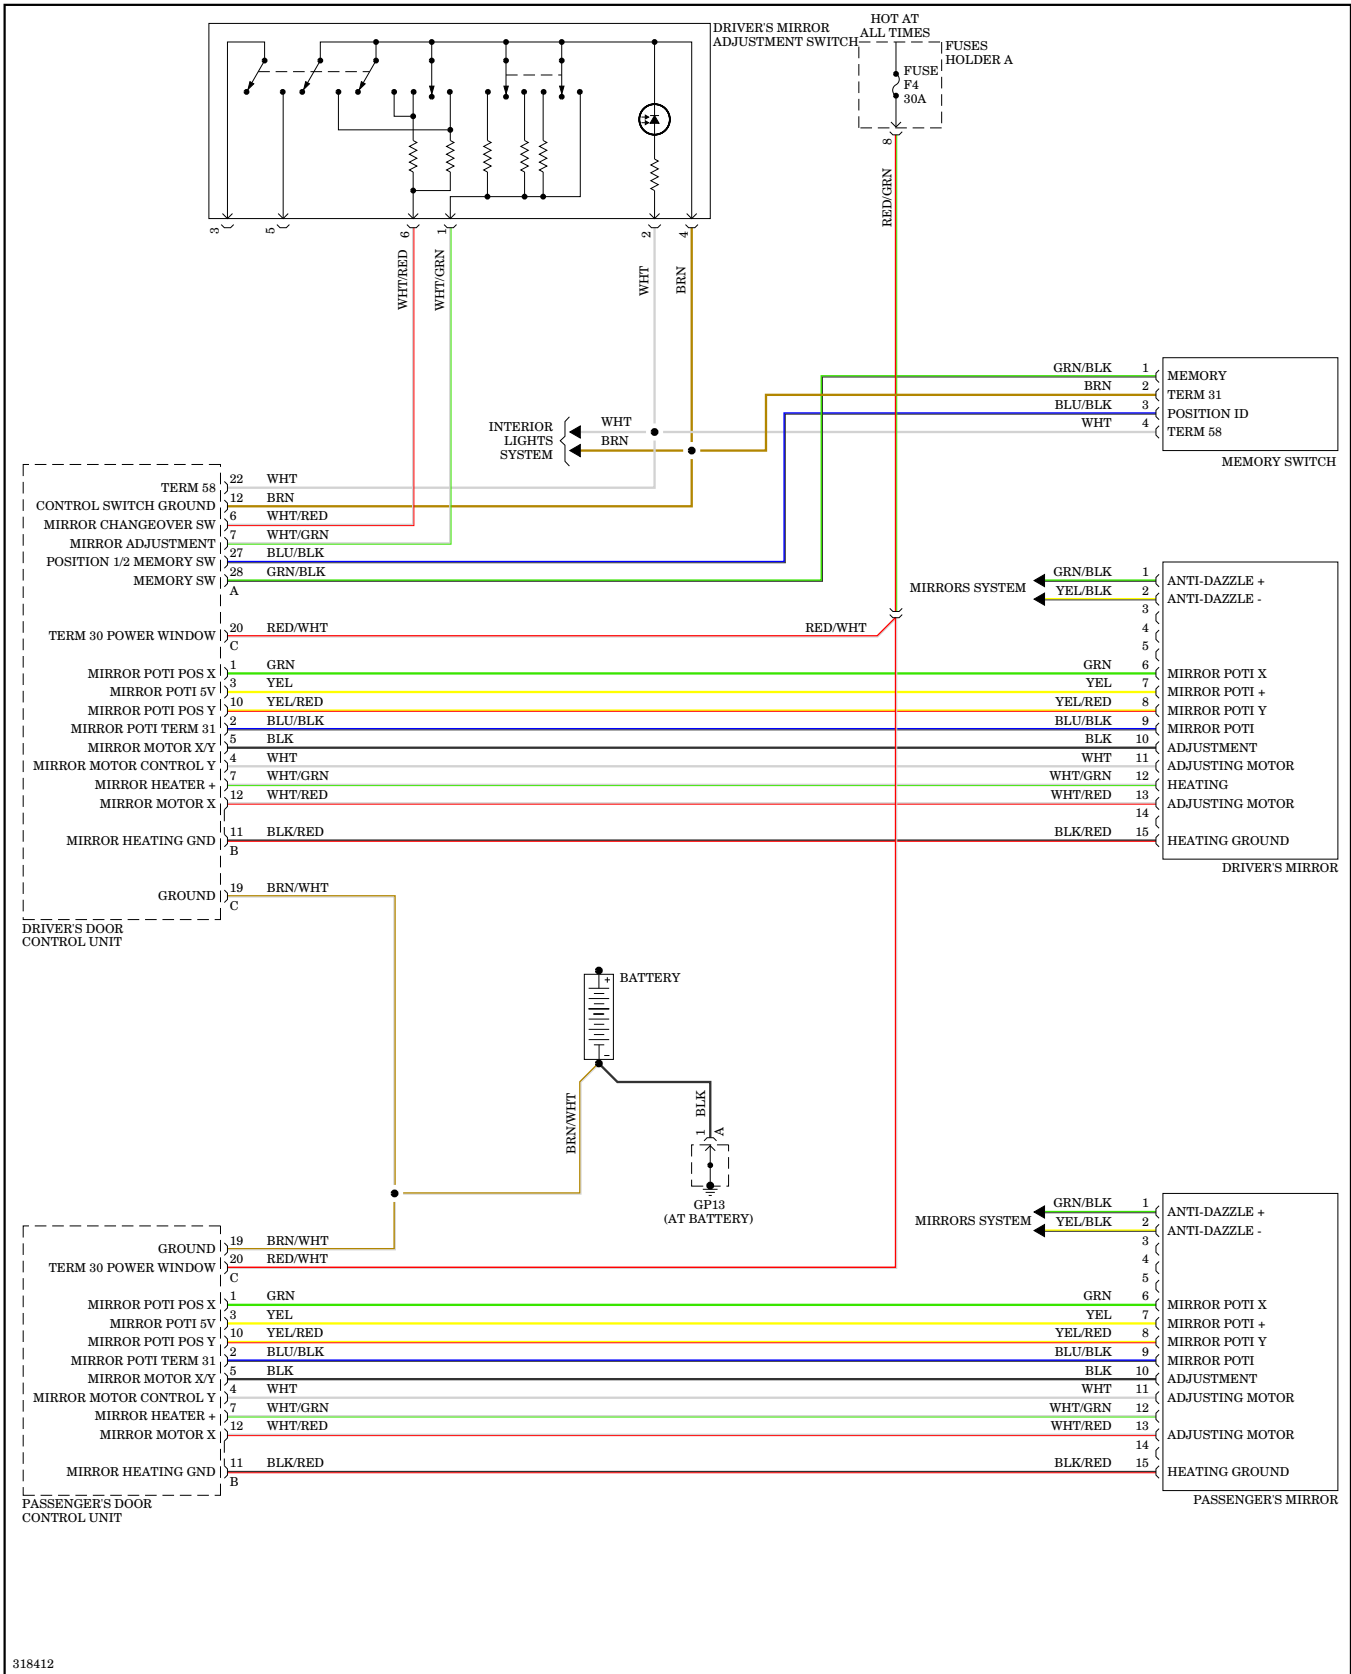

Memory Mirrors Wiring Diagram for Porsche 911 Carrera S 2009

NAVIGATION