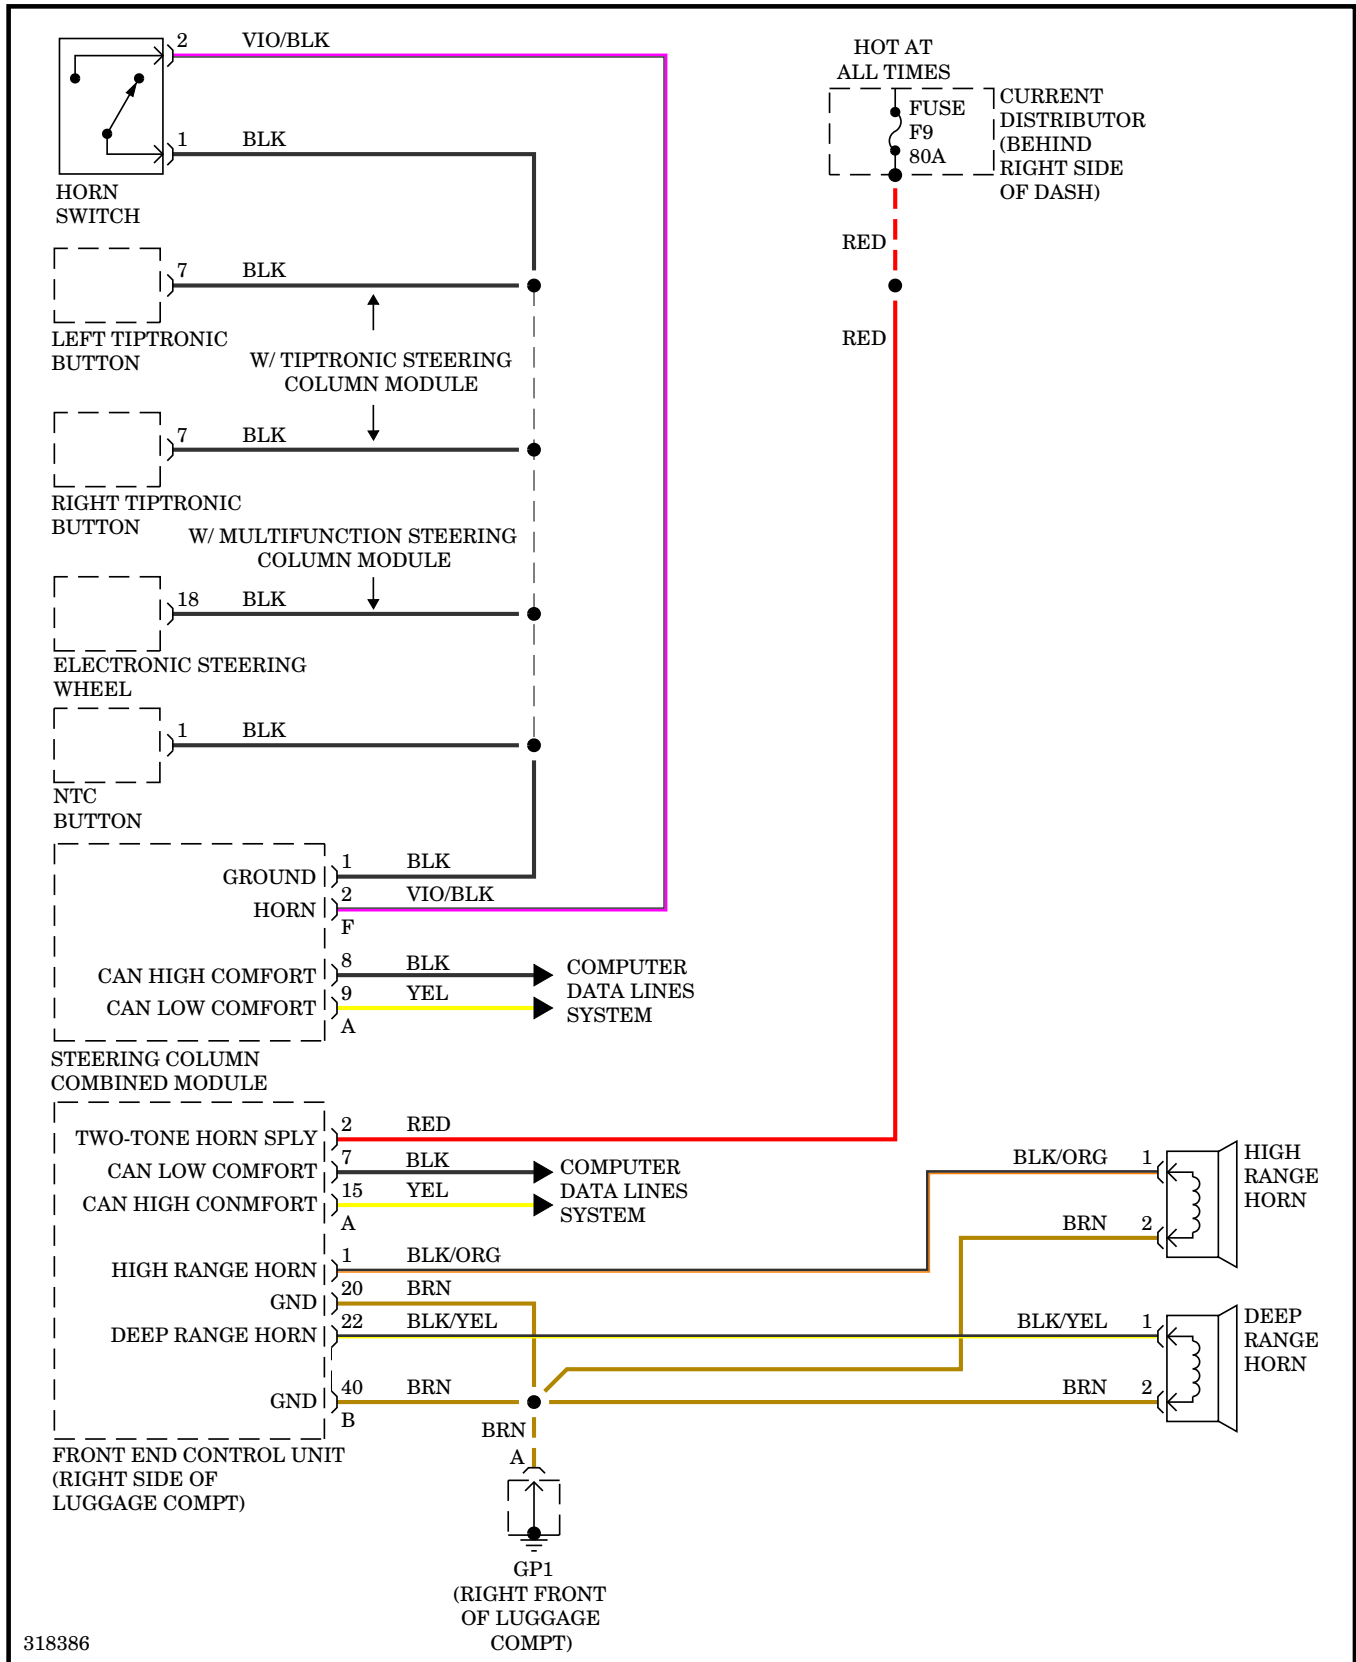

Headlights Wiring Diagram, with Xenon Lamps for Porsche 911 Carrera S 2009

HORN

Horn Wiring Diagram for Porsche 911 Carrera S 2009

INSTRUMENT CLUSTER

Instrument Cluster Wiring Diagram for Porsche 911 Carrera S 2009