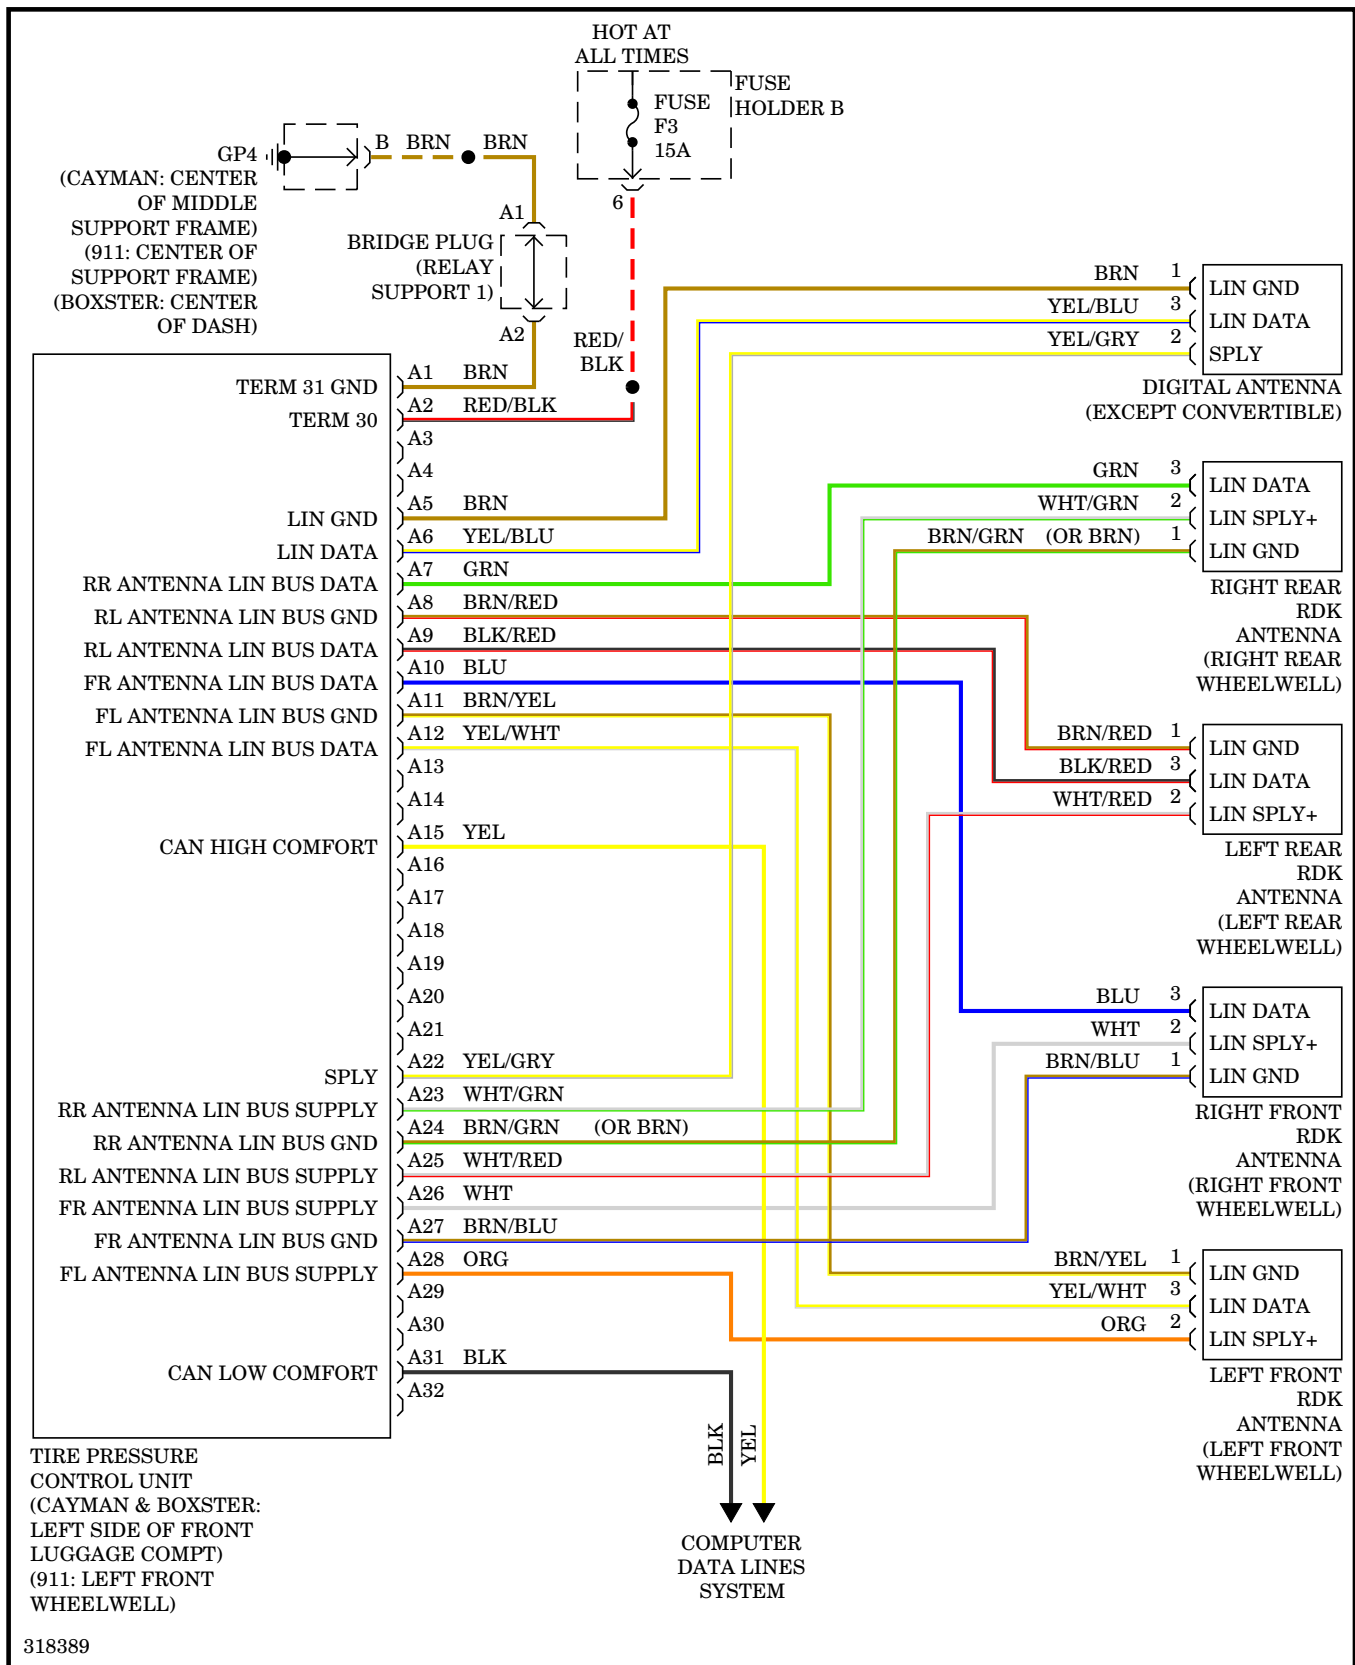

PDK Wiring Diagram (1 of 2) for Porsche 911 Carrera S 2009

318391

Tailgate & Fuel Door Release Wiring Diagram for Porsche 911 Carrera S 2009

WARNING SYSTEMS

Front Wiper/Washer Wiring Diagram, with Rain Sensor for Porsche 911 Carrera S 2009