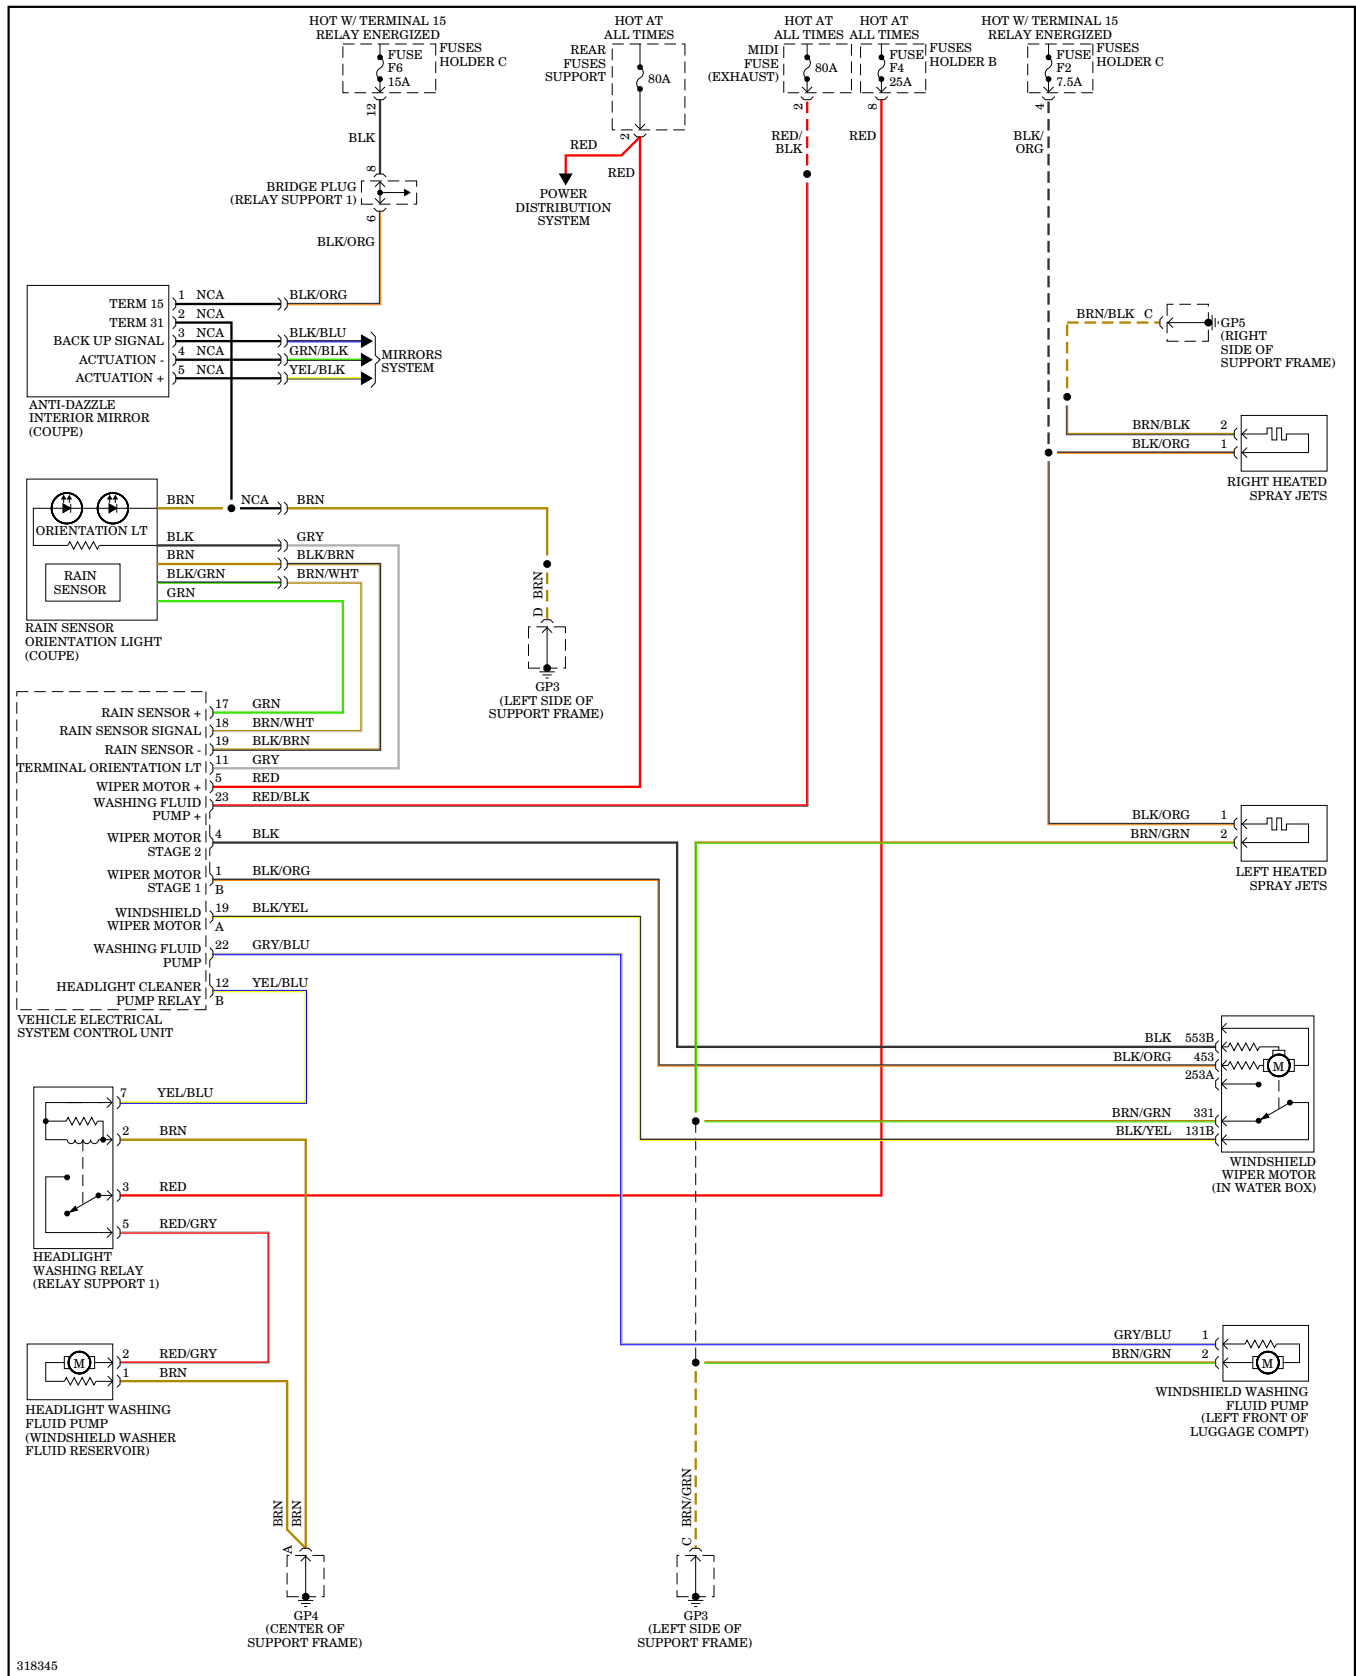

PDK Wiring Diagram (1 of 2) for Porsche 911 Carrera S 2009

318391

Tailgate & Fuel Door Release Wiring Diagram for Porsche 911 Carrera S 2009

WARNING SYSTEMS

Front Wiper/Washer Wiring Diagram, with Rain Sensor for Porsche 911 Carrera S 2009

Front Wiper/Washer Wiring Diagram, without Rain Sensor for Porsche 911 Carrera S 2009

Rear Wiper Wiring Diagram for Porsche 911 Carrera S 2009