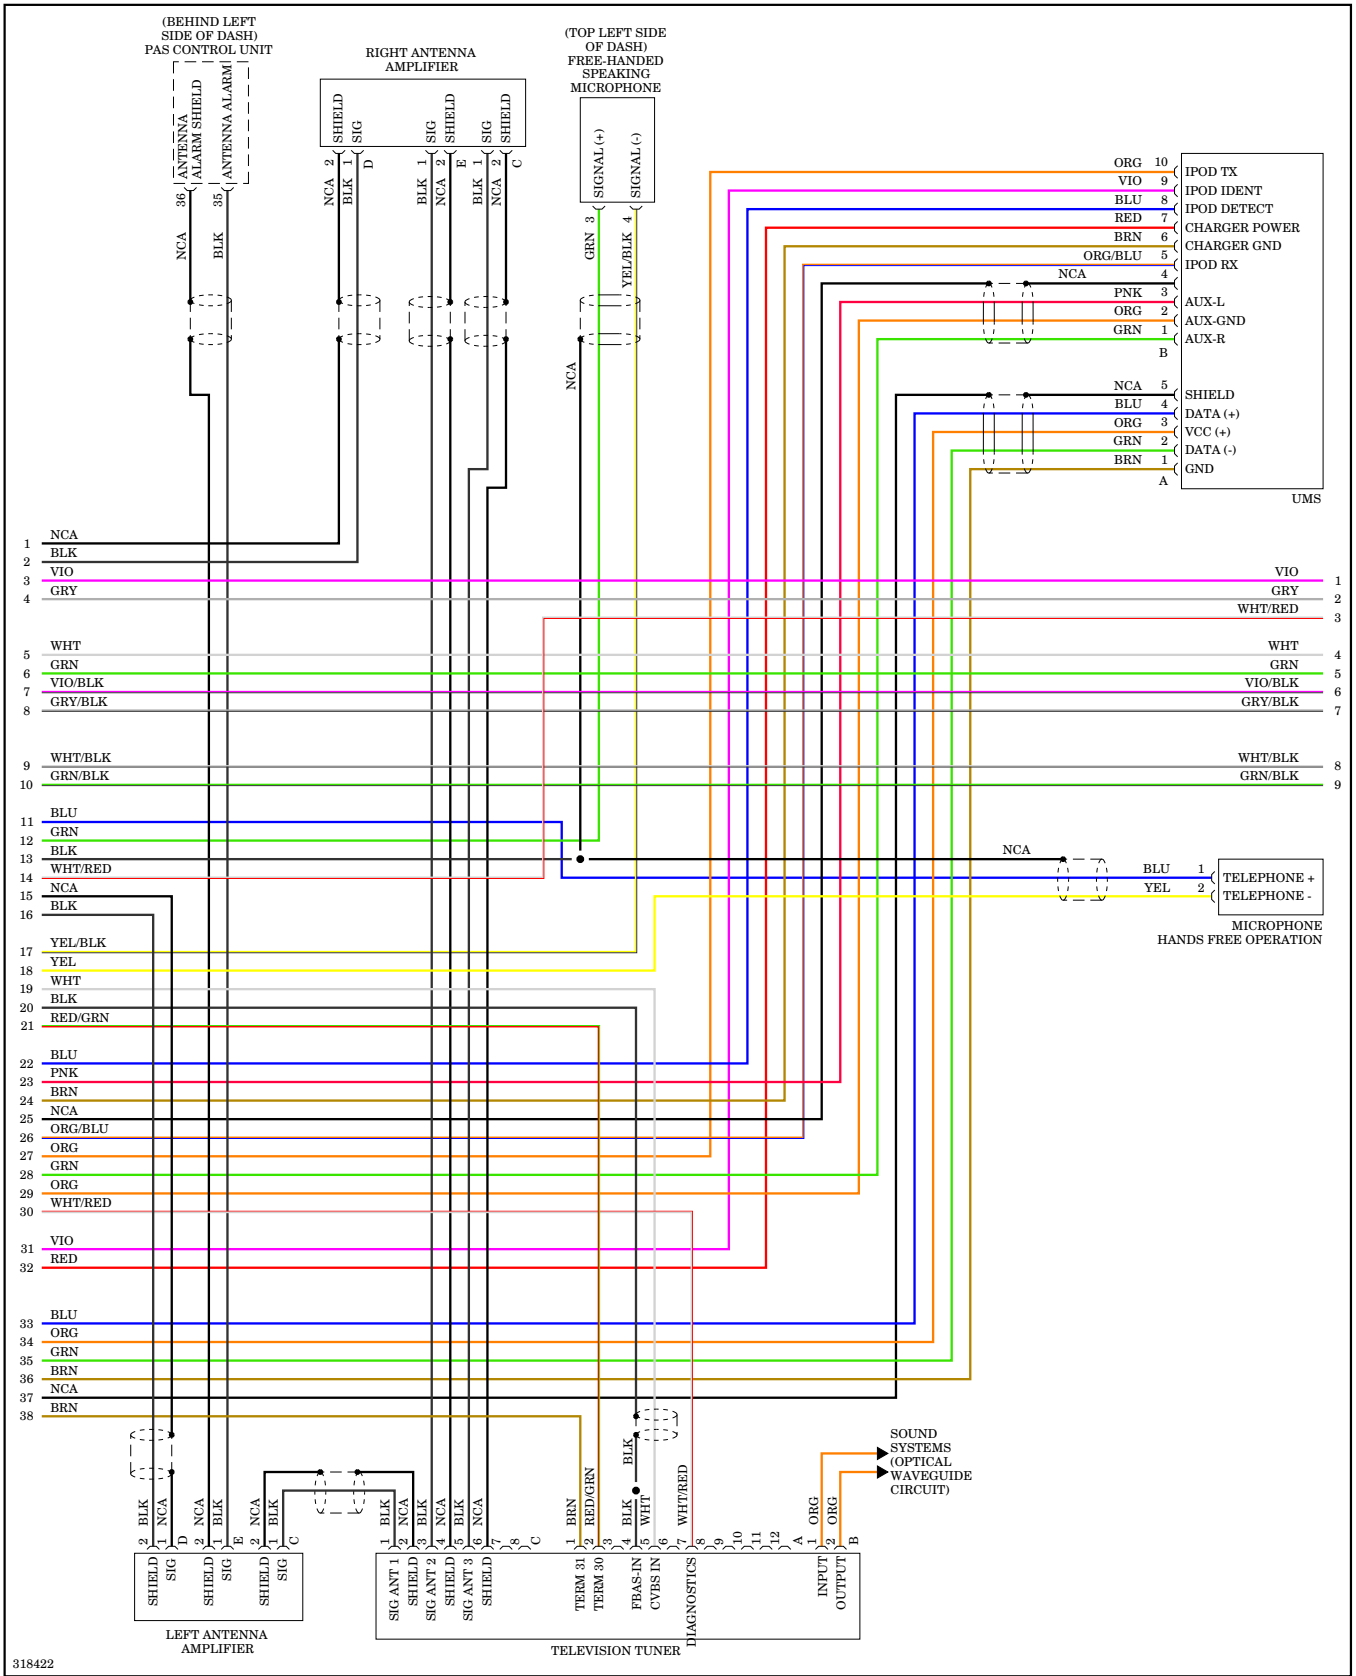

Premium Radio Wiring Diagram, without Bose (1 of 3) for Porsche 911 Carrera S 2009

318422