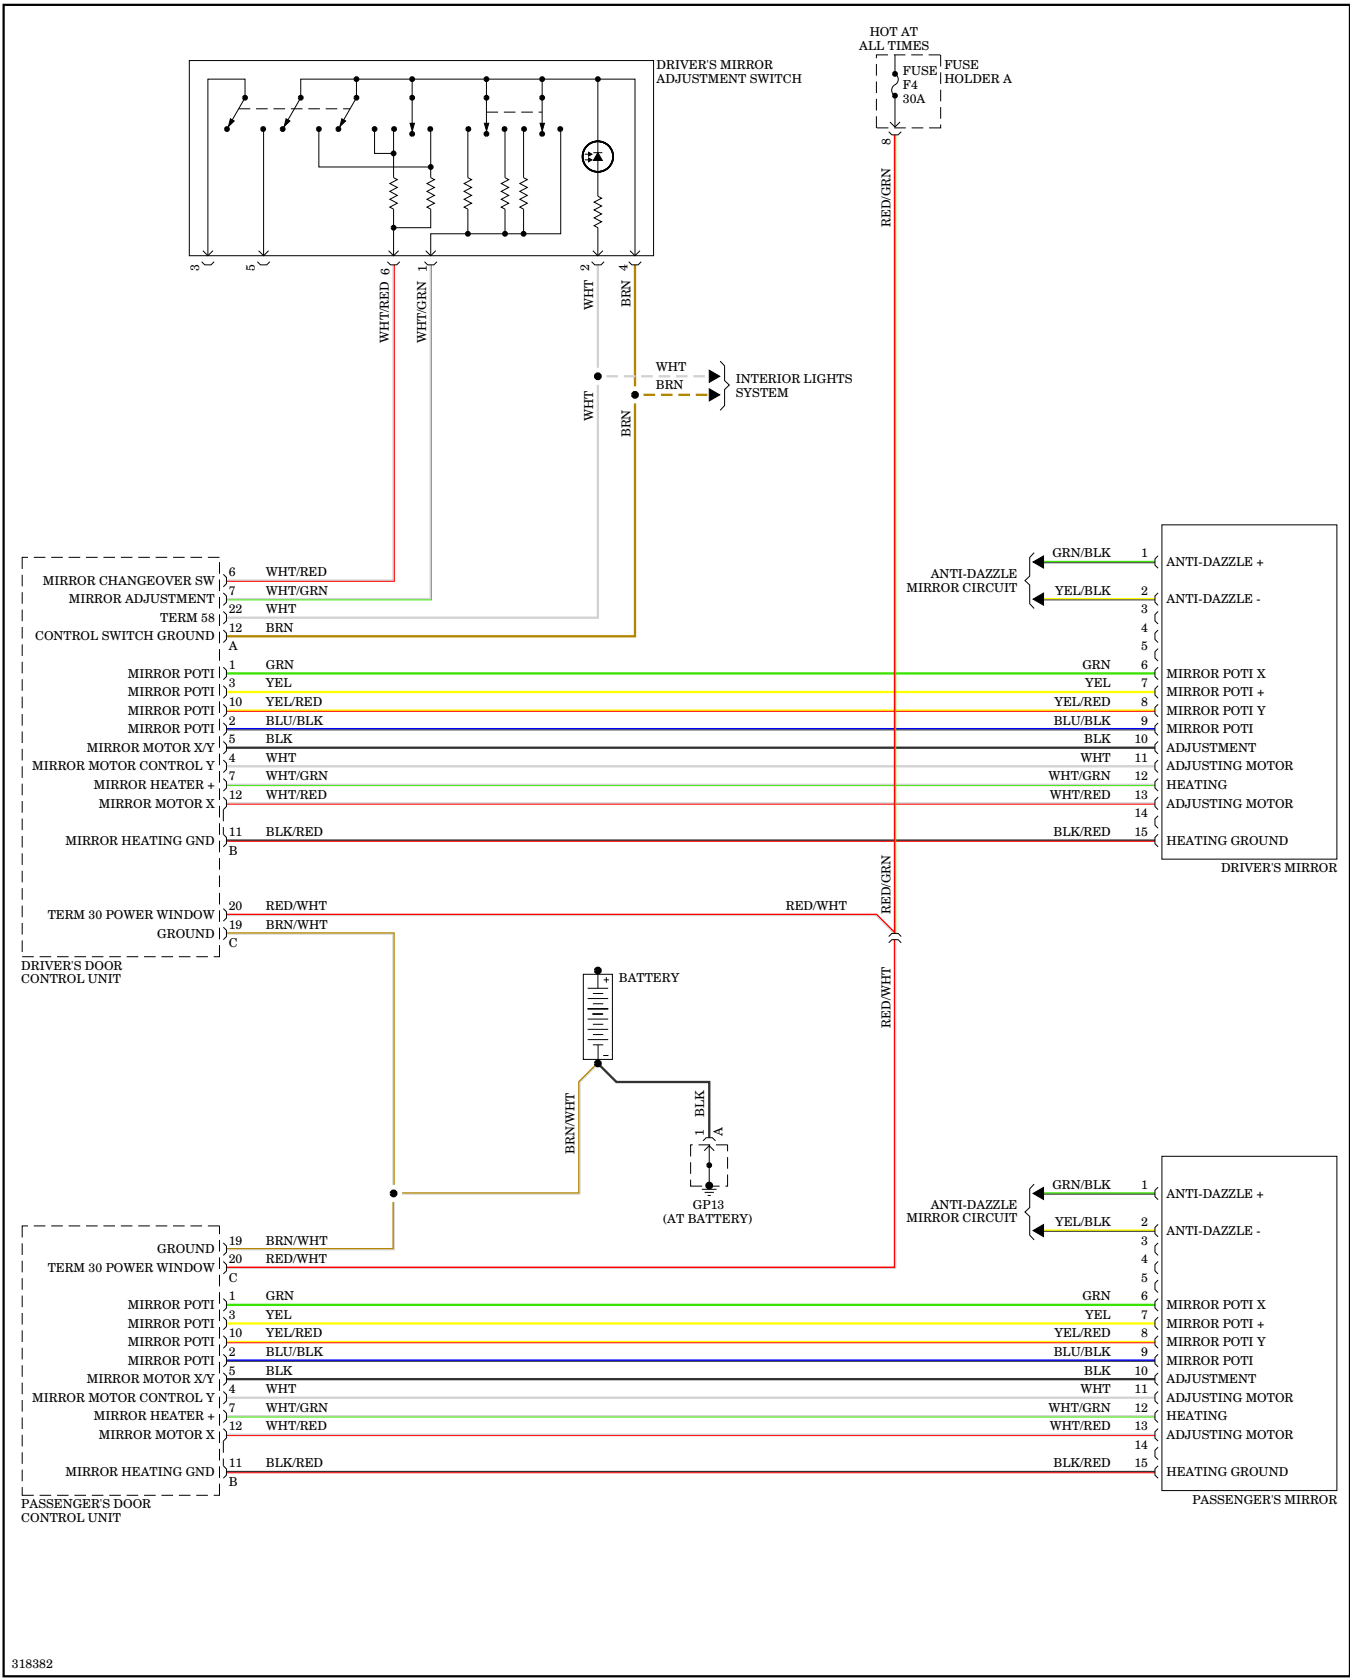

Auto Anti-dazzling Mirror Wiring Diagram for Porsche 911 Carrera S 2009

318382

Power Mirrors Wiring Diagram for Porsche 911 Carrera S 2009

POWER SEATS