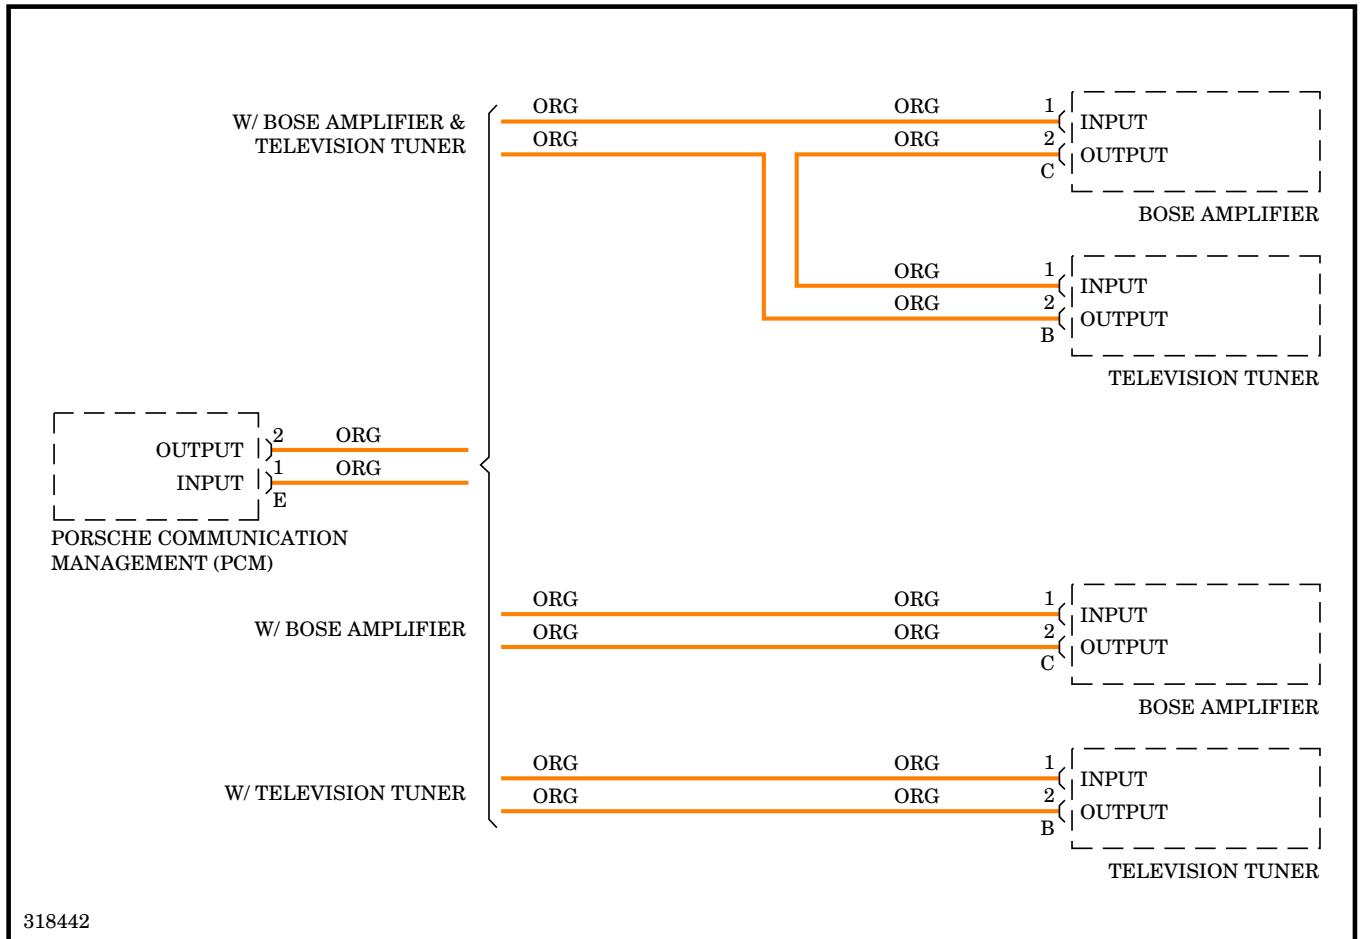

Targa Roof Wiring Diagram for Porsche 911 Carrera S 2009

POWER WINDOWS

Power Windows Wiring Diagram for Porsche 911 Carrera S 2009

RADIO

Base Radio Wiring Diagram for Porsche 911 Carrera S 2009

Premium Radio Wiring Diagram, with Bose (3 of 3) for Porsche 911 Carrera S 2009