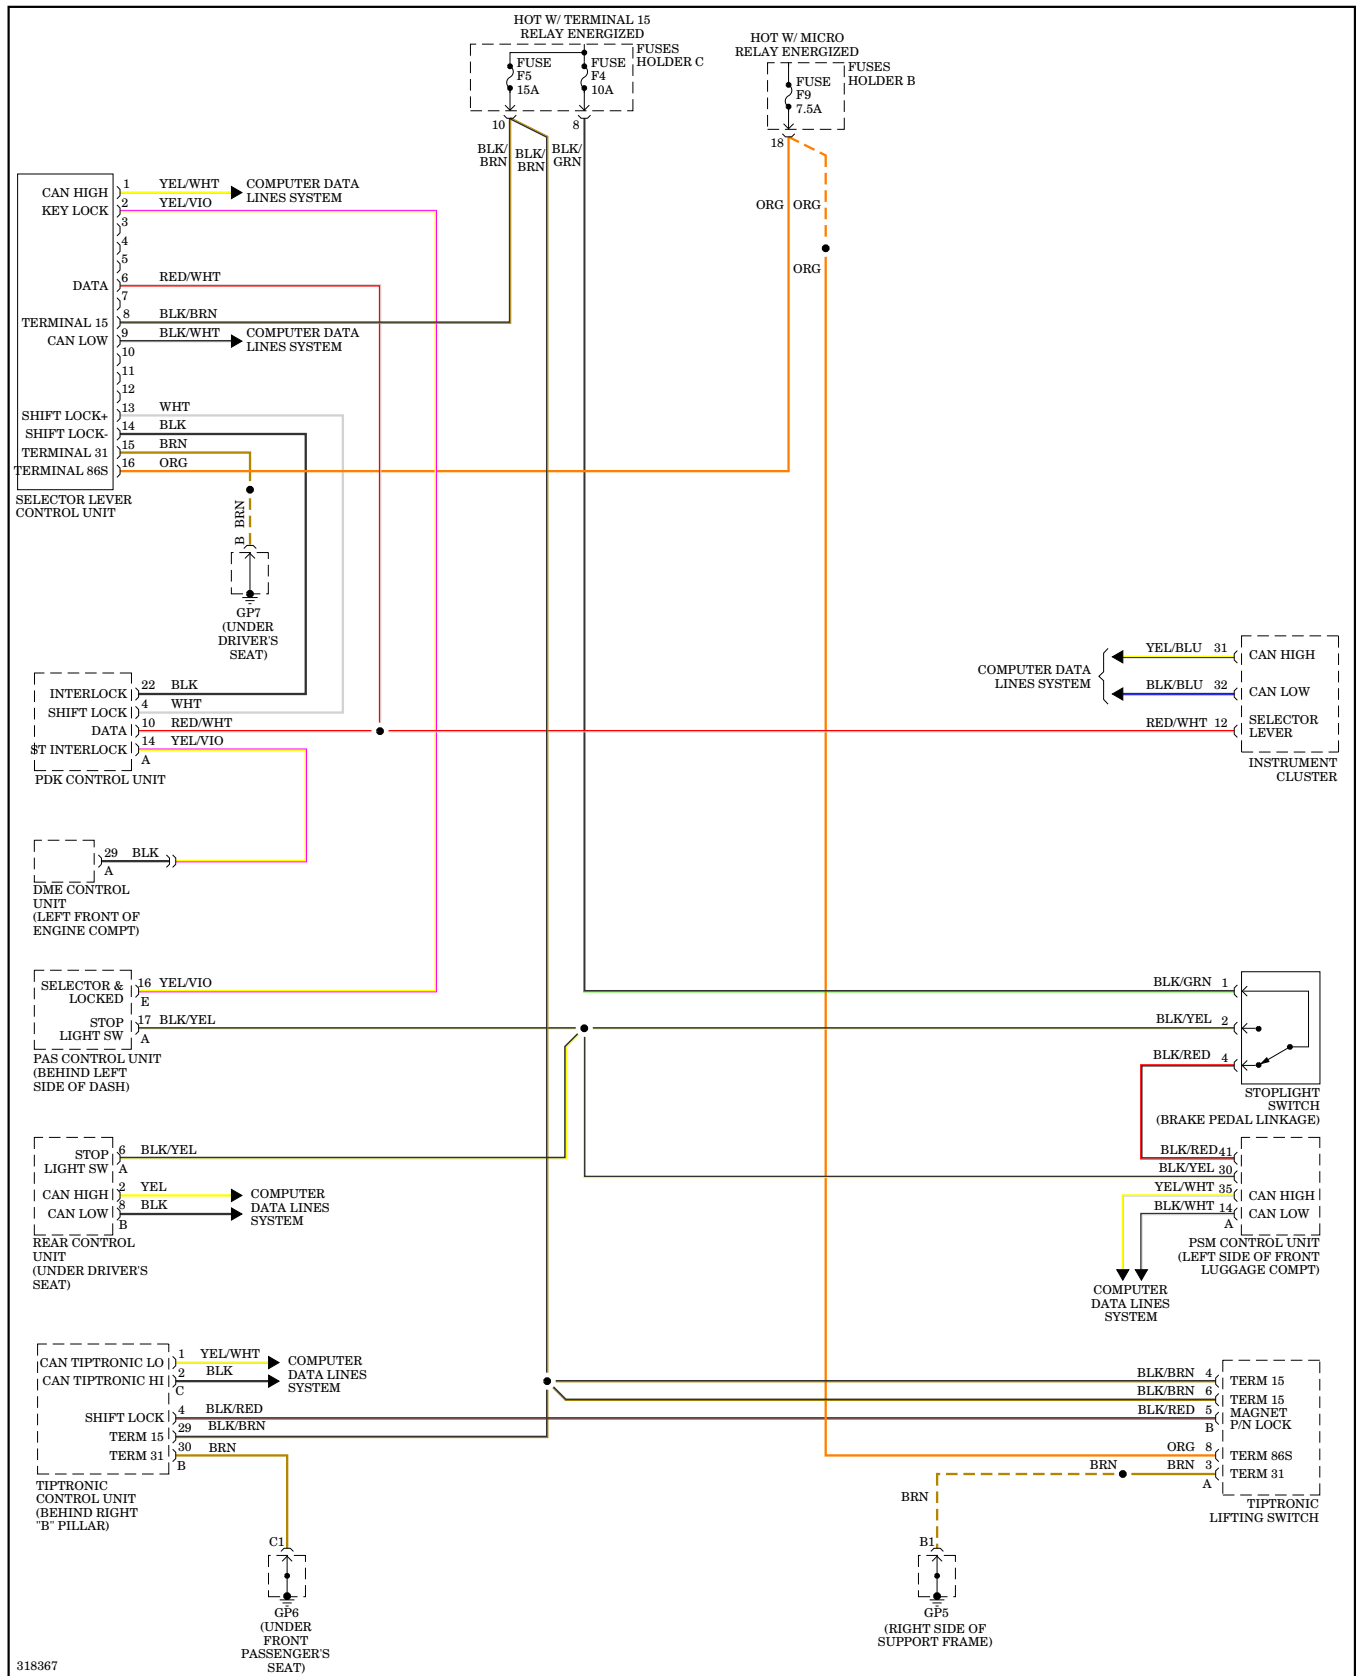

Shift Interlock Wiring Diagram for Porsche 911 Carrera S 2009

STARTING/CHARGING