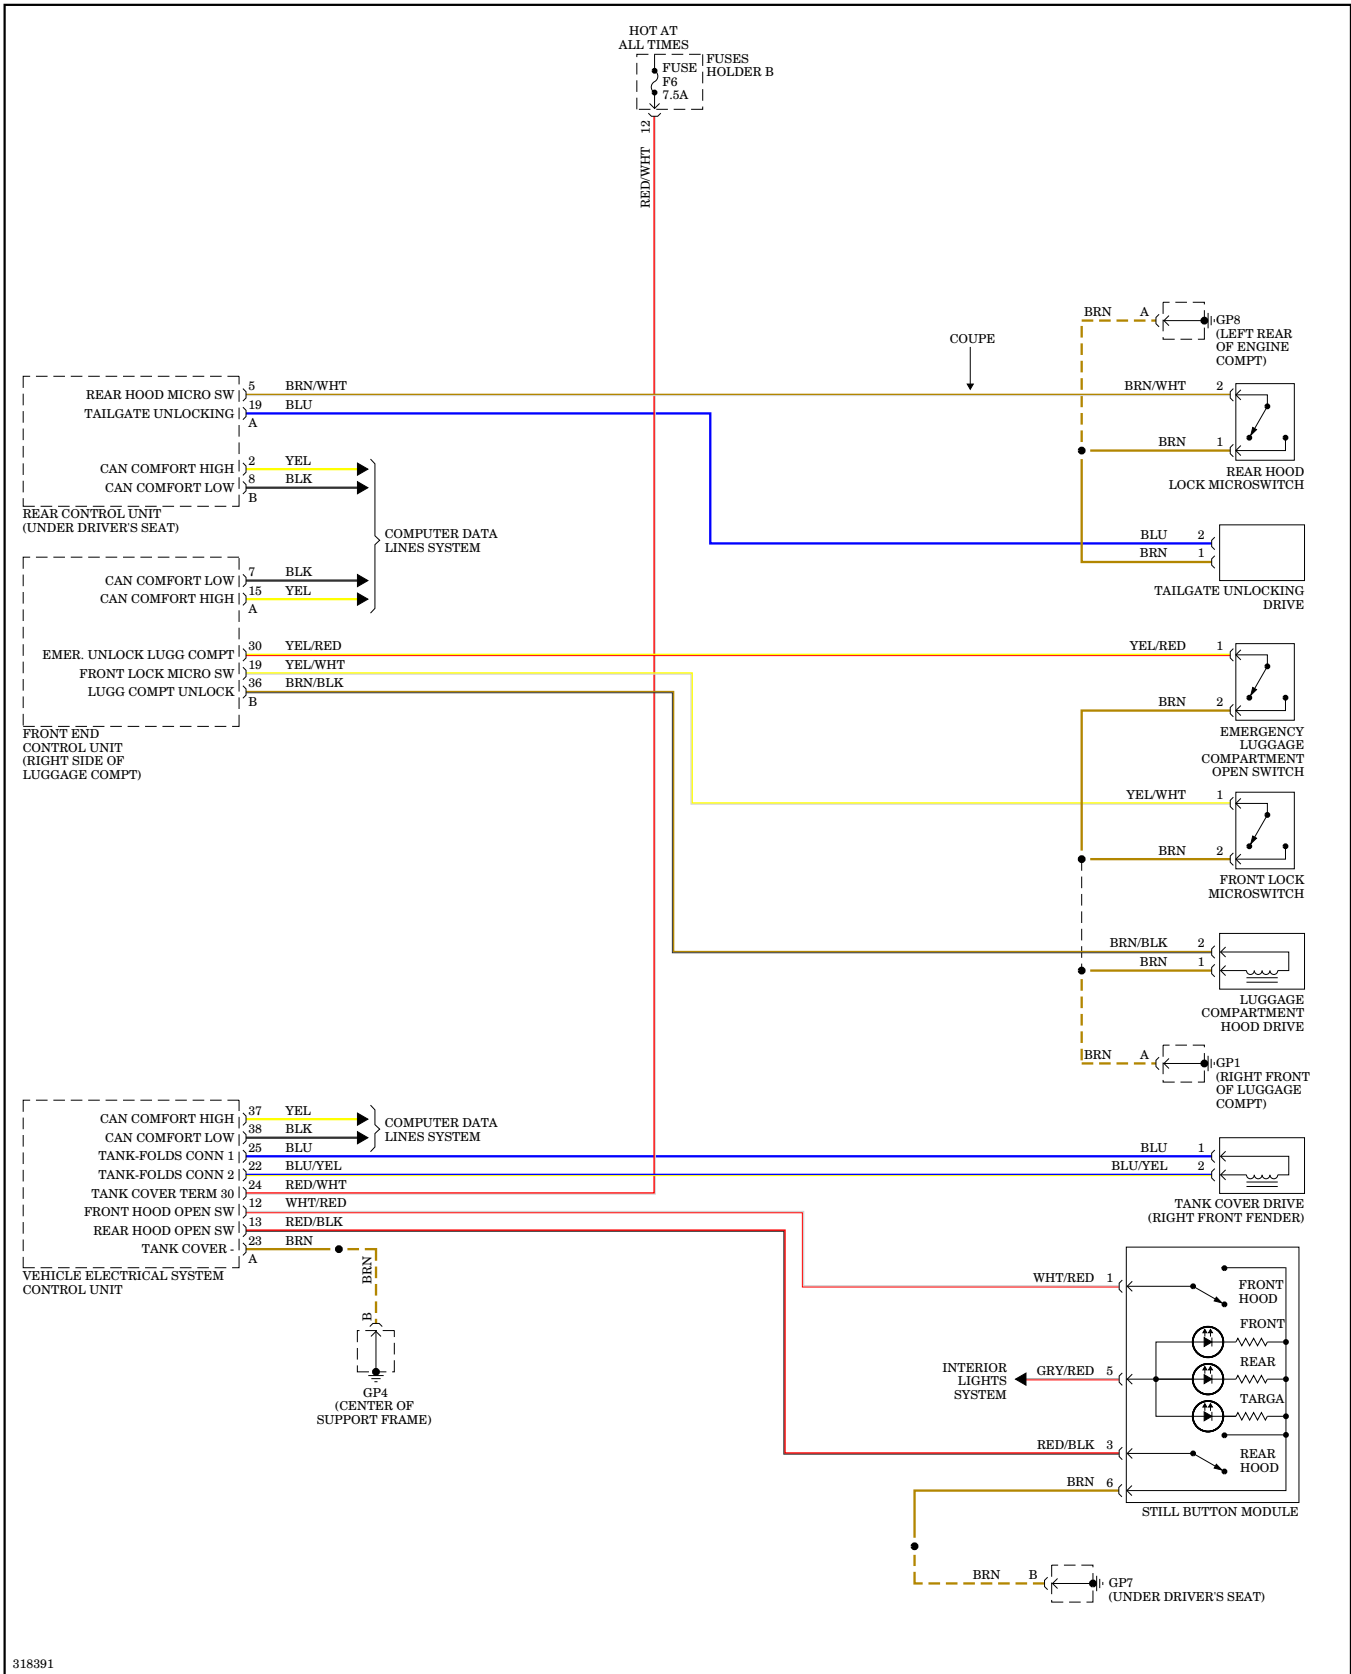

318391

Tailgate & Fuel Door Release Wiring Diagram for Porsche 911 Carrera S 2009

WARNING SYSTEMS