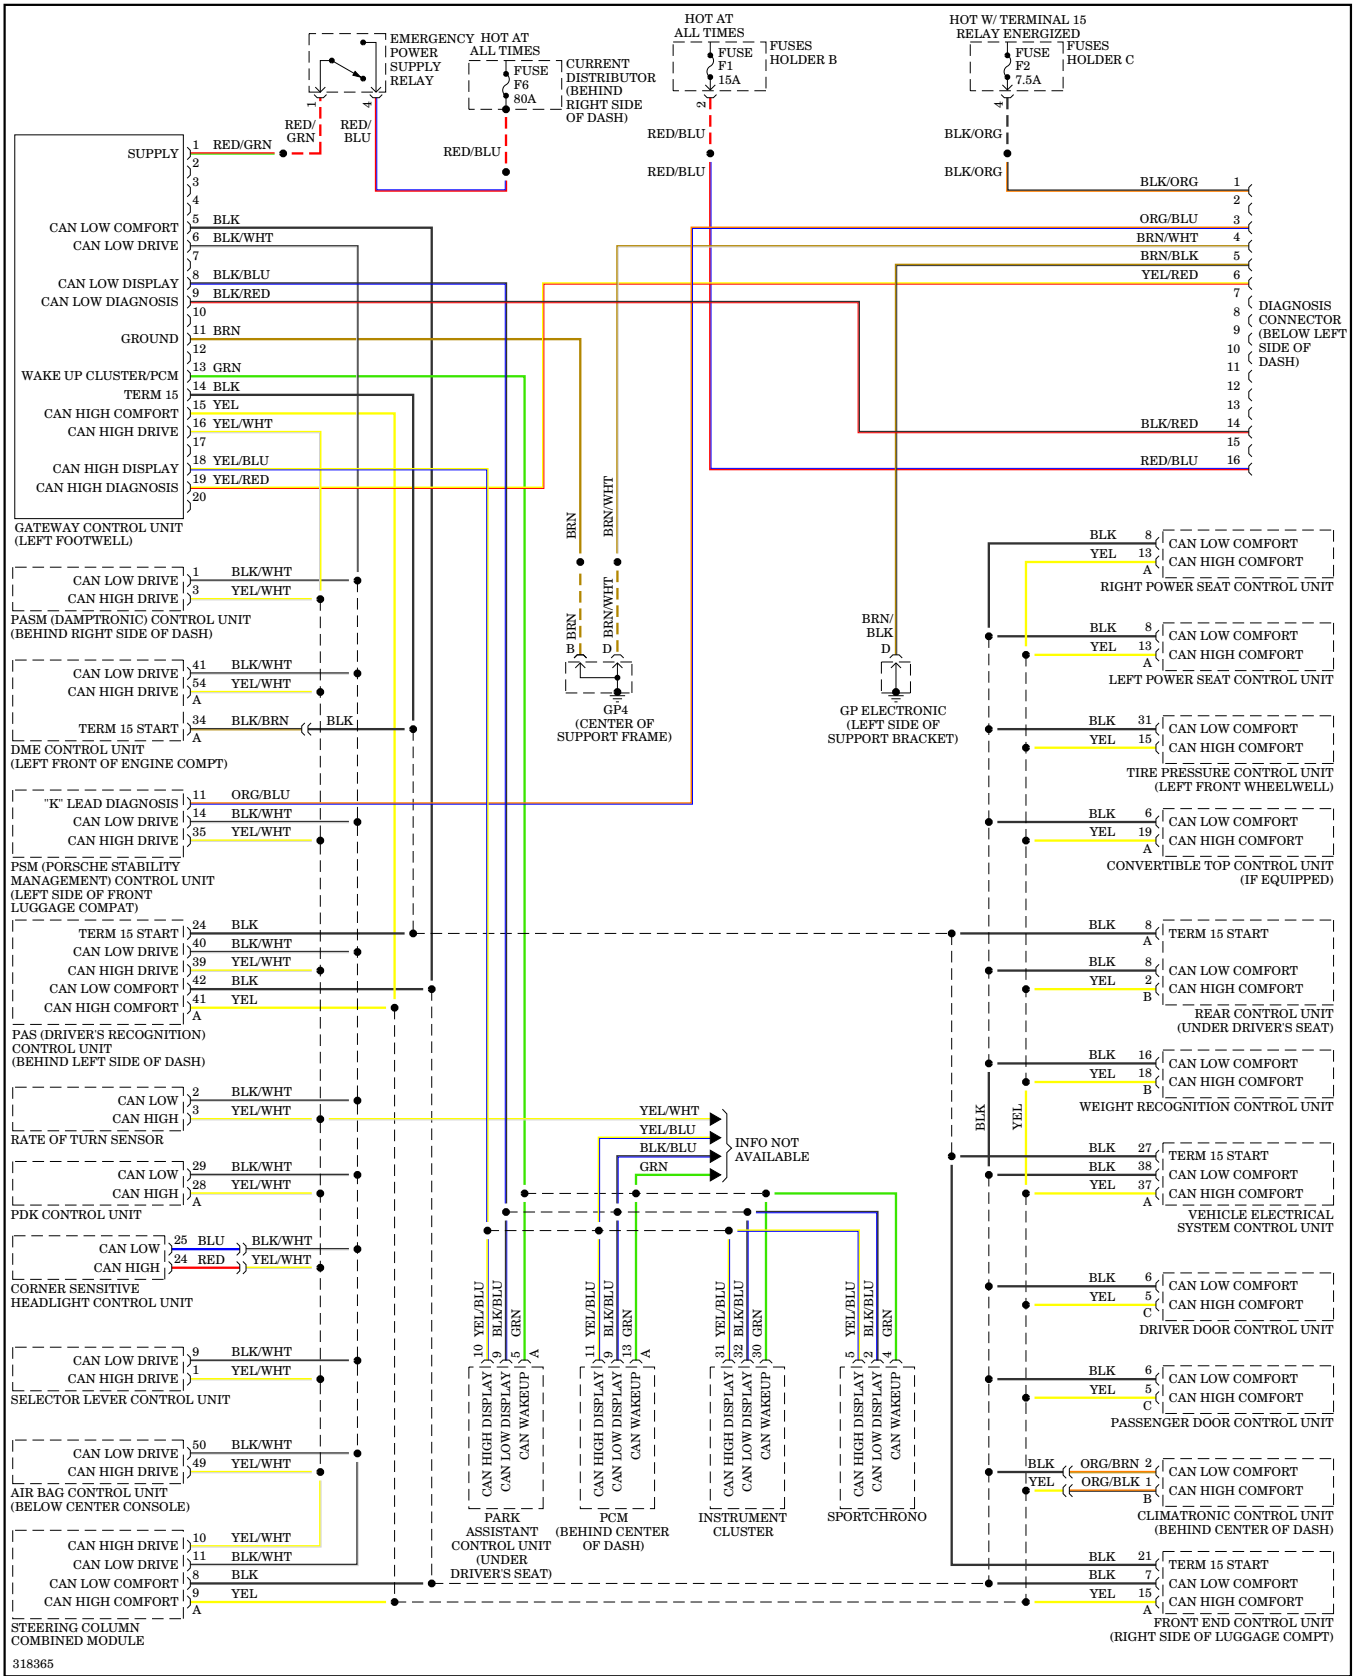

COMPUTER DATA LINES

Computer Data Lines Wiring Diagram for Porsche 911 Carrera S 2009

COOLING FAN

Cooling Fan Wiring Diagram for Porsche 911 Carrera S 2009

CRUISE CONTROL

Cruise Control Wiring Diagram for Porsche 911 Carrera S 2009