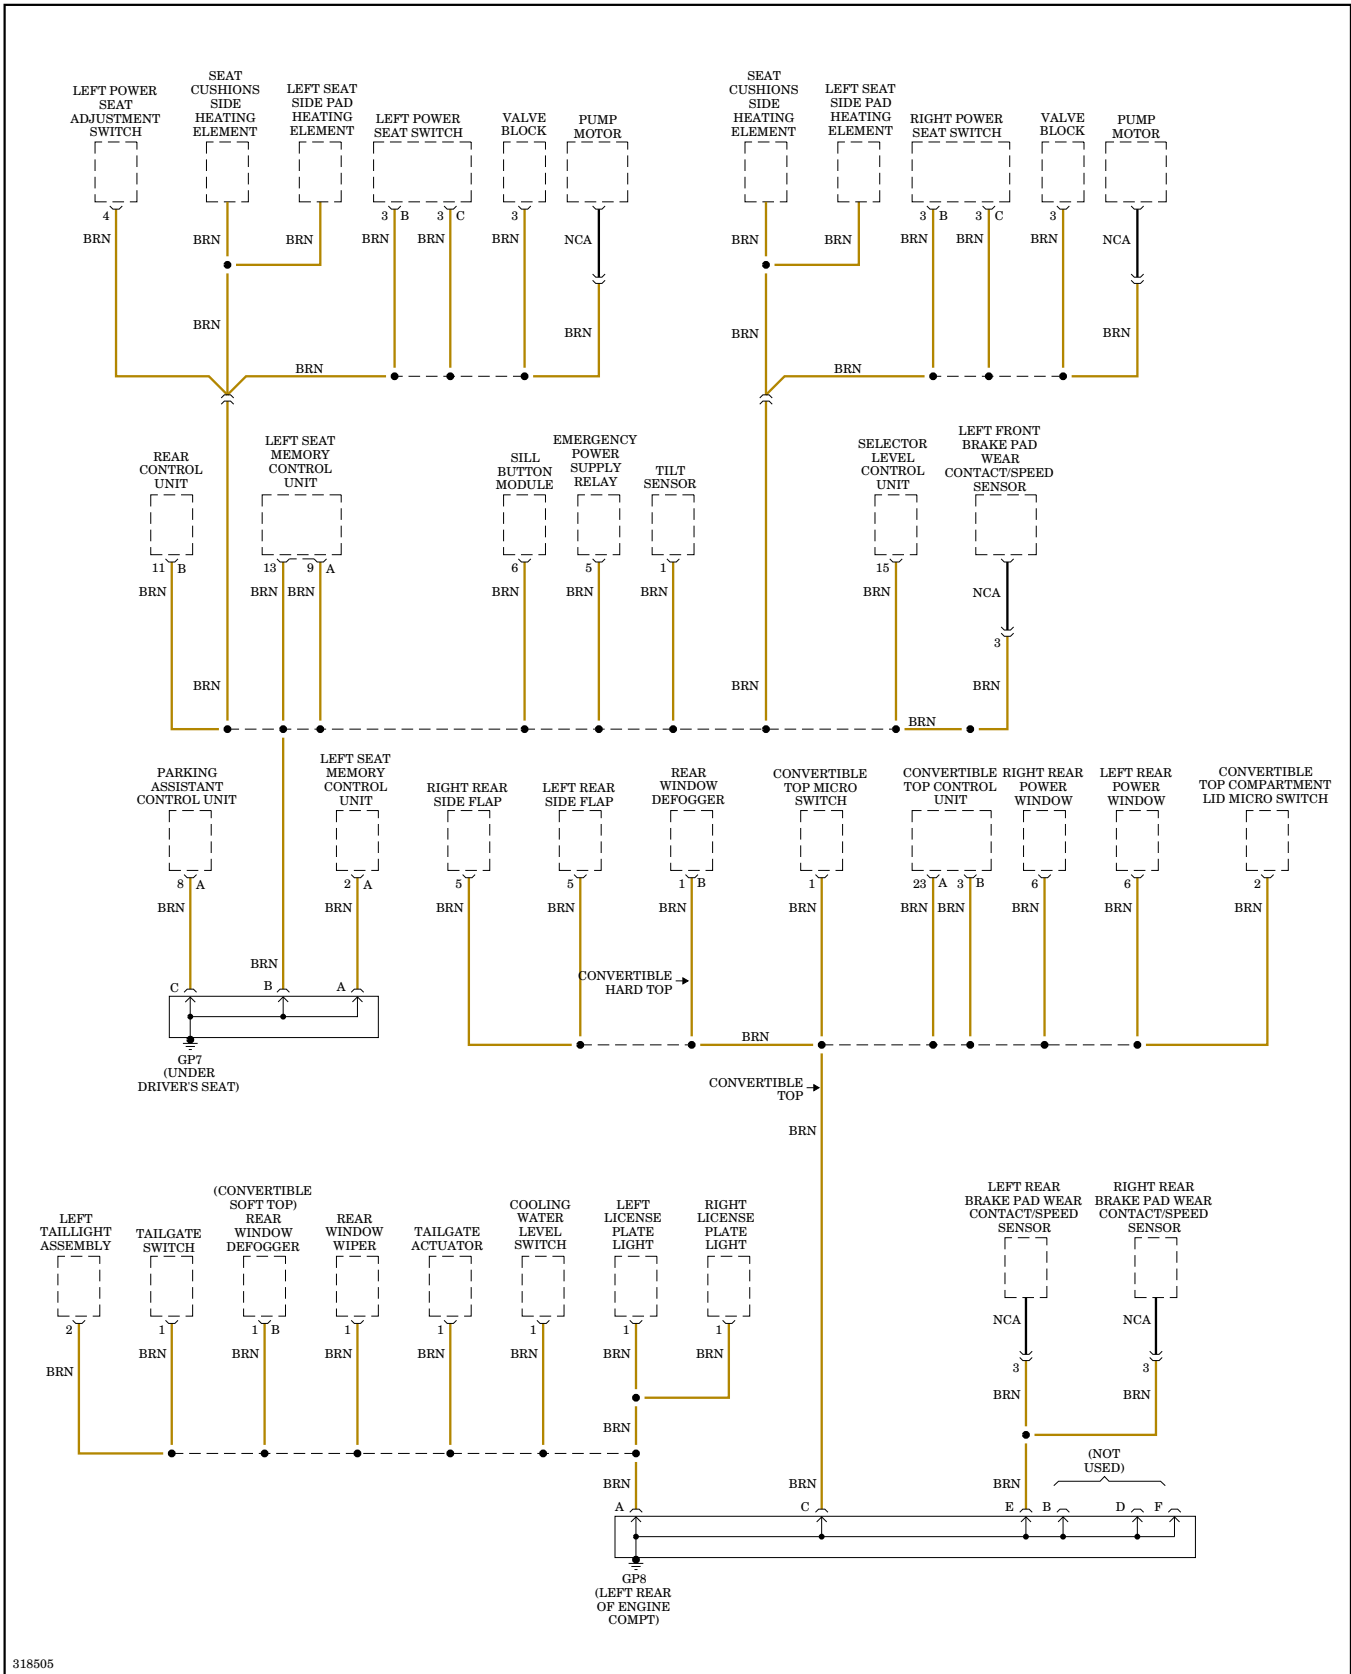

HEADLIGHTS