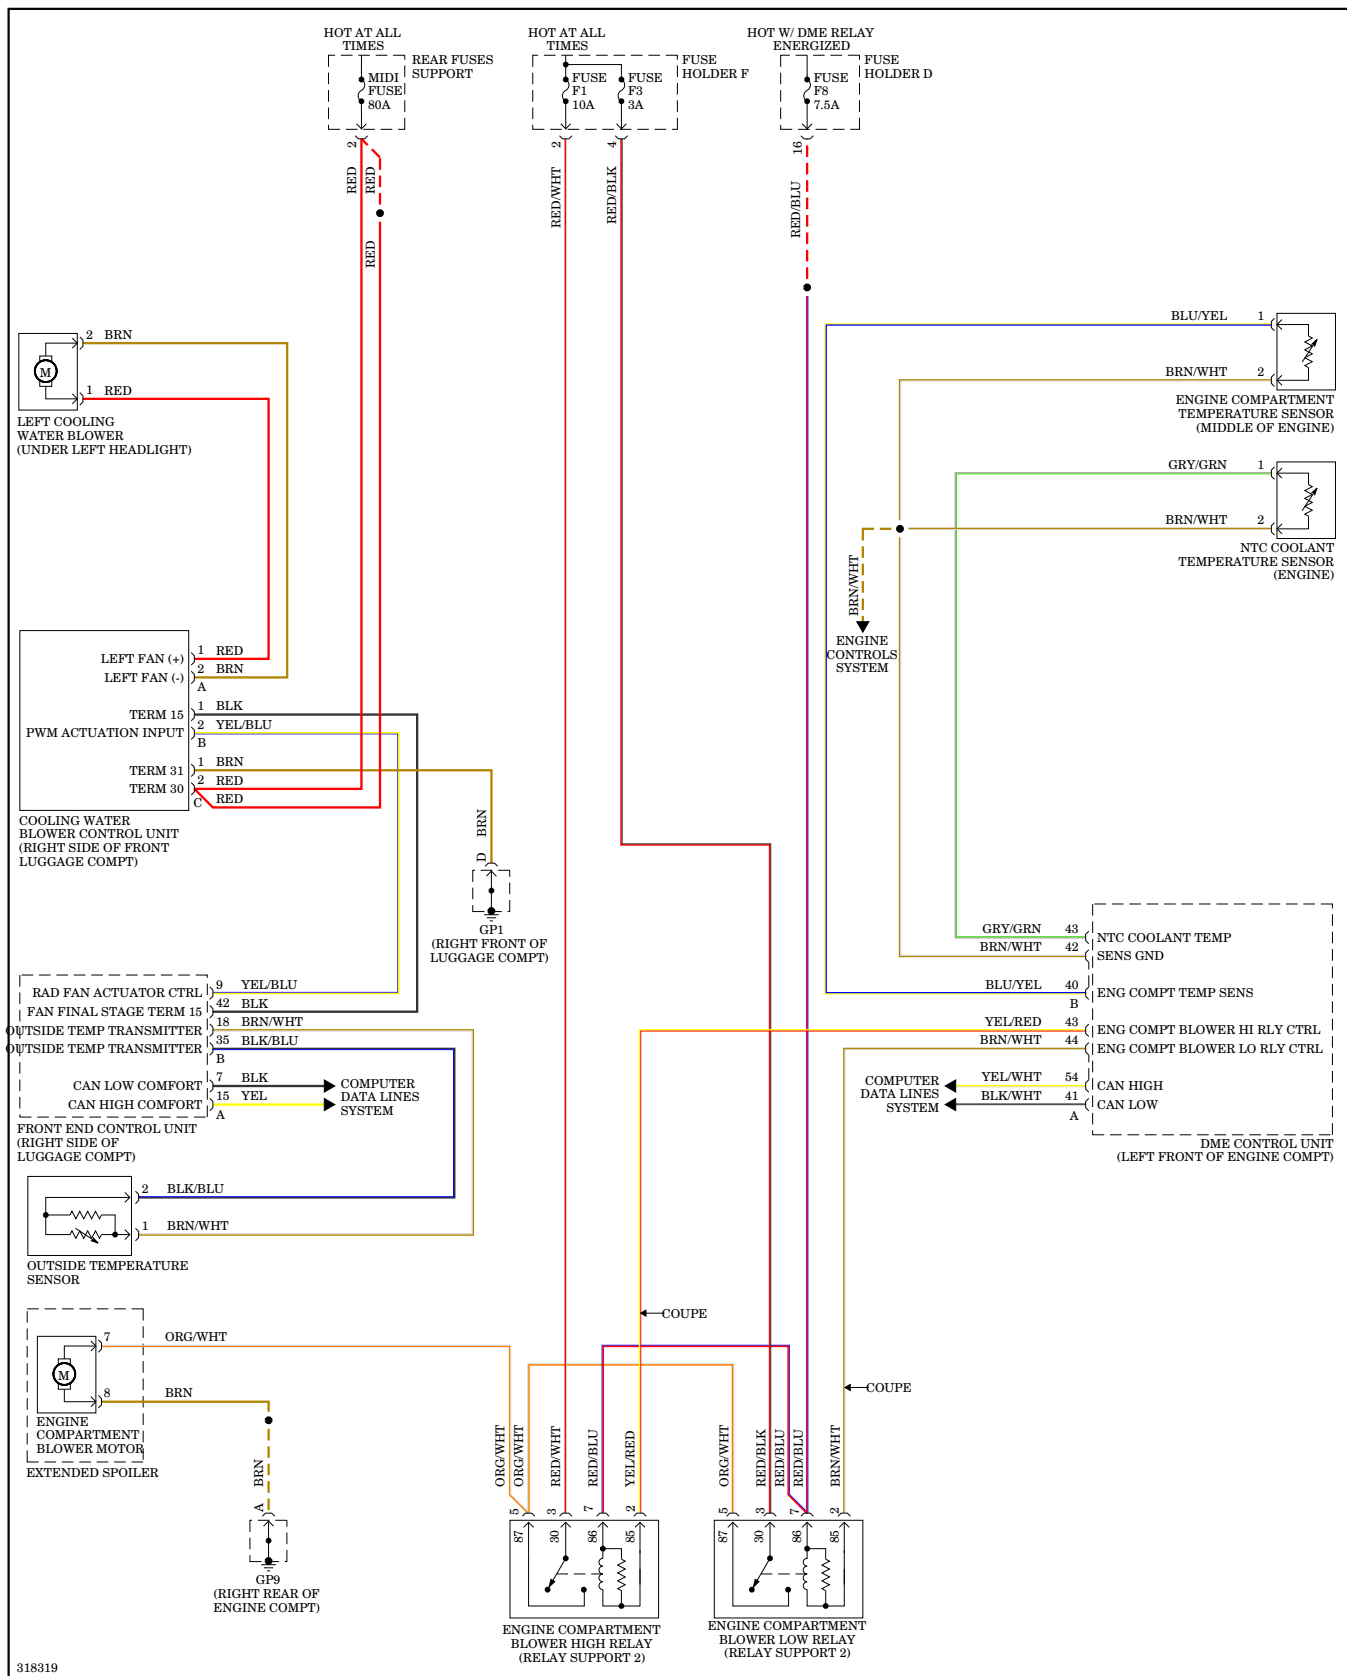

COMPUTER DATA LINES

Computer Data Lines Wiring Diagram for Porsche 911 Carrera S 2009

COOLING FAN

Cooling Fan Wiring Diagram for Porsche 911 Carrera S 2009

CRUISE CONTROL

Cruise Control Wiring Diagram for Porsche 911 Carrera S 2009