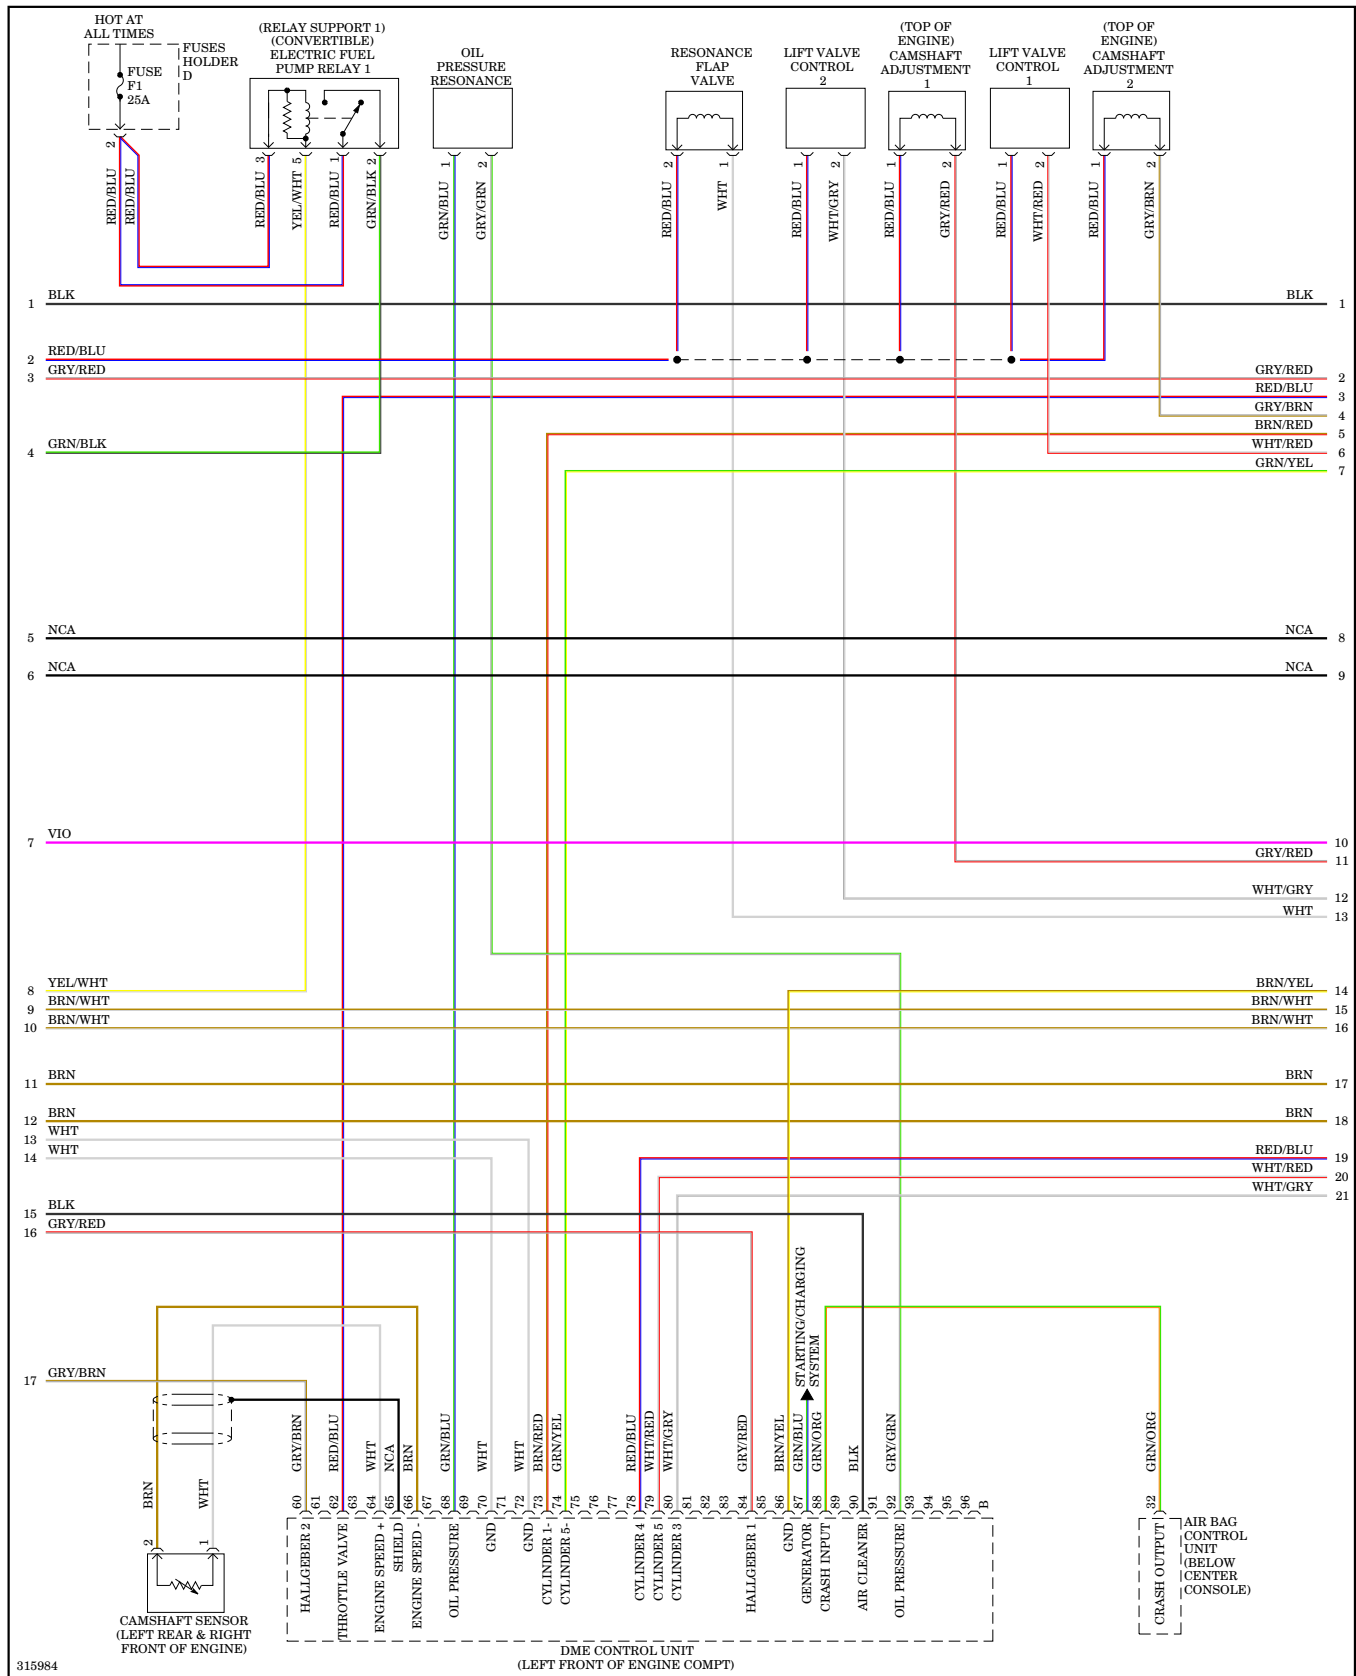

ENGINE PERFORMANCE

3.6L

315982

3.6L, Engine Performance Wiring Diagram (2 of 4) for Porsche 911 Carrera S 2009

3.6L, Engine Performance Wiring Diagram (3 of 4) for Porsche 911 Carrera S 2009

3.6L, Engine Performance Wiring Diagram (4 of 4) for Porsche 911 Carrera S 2009