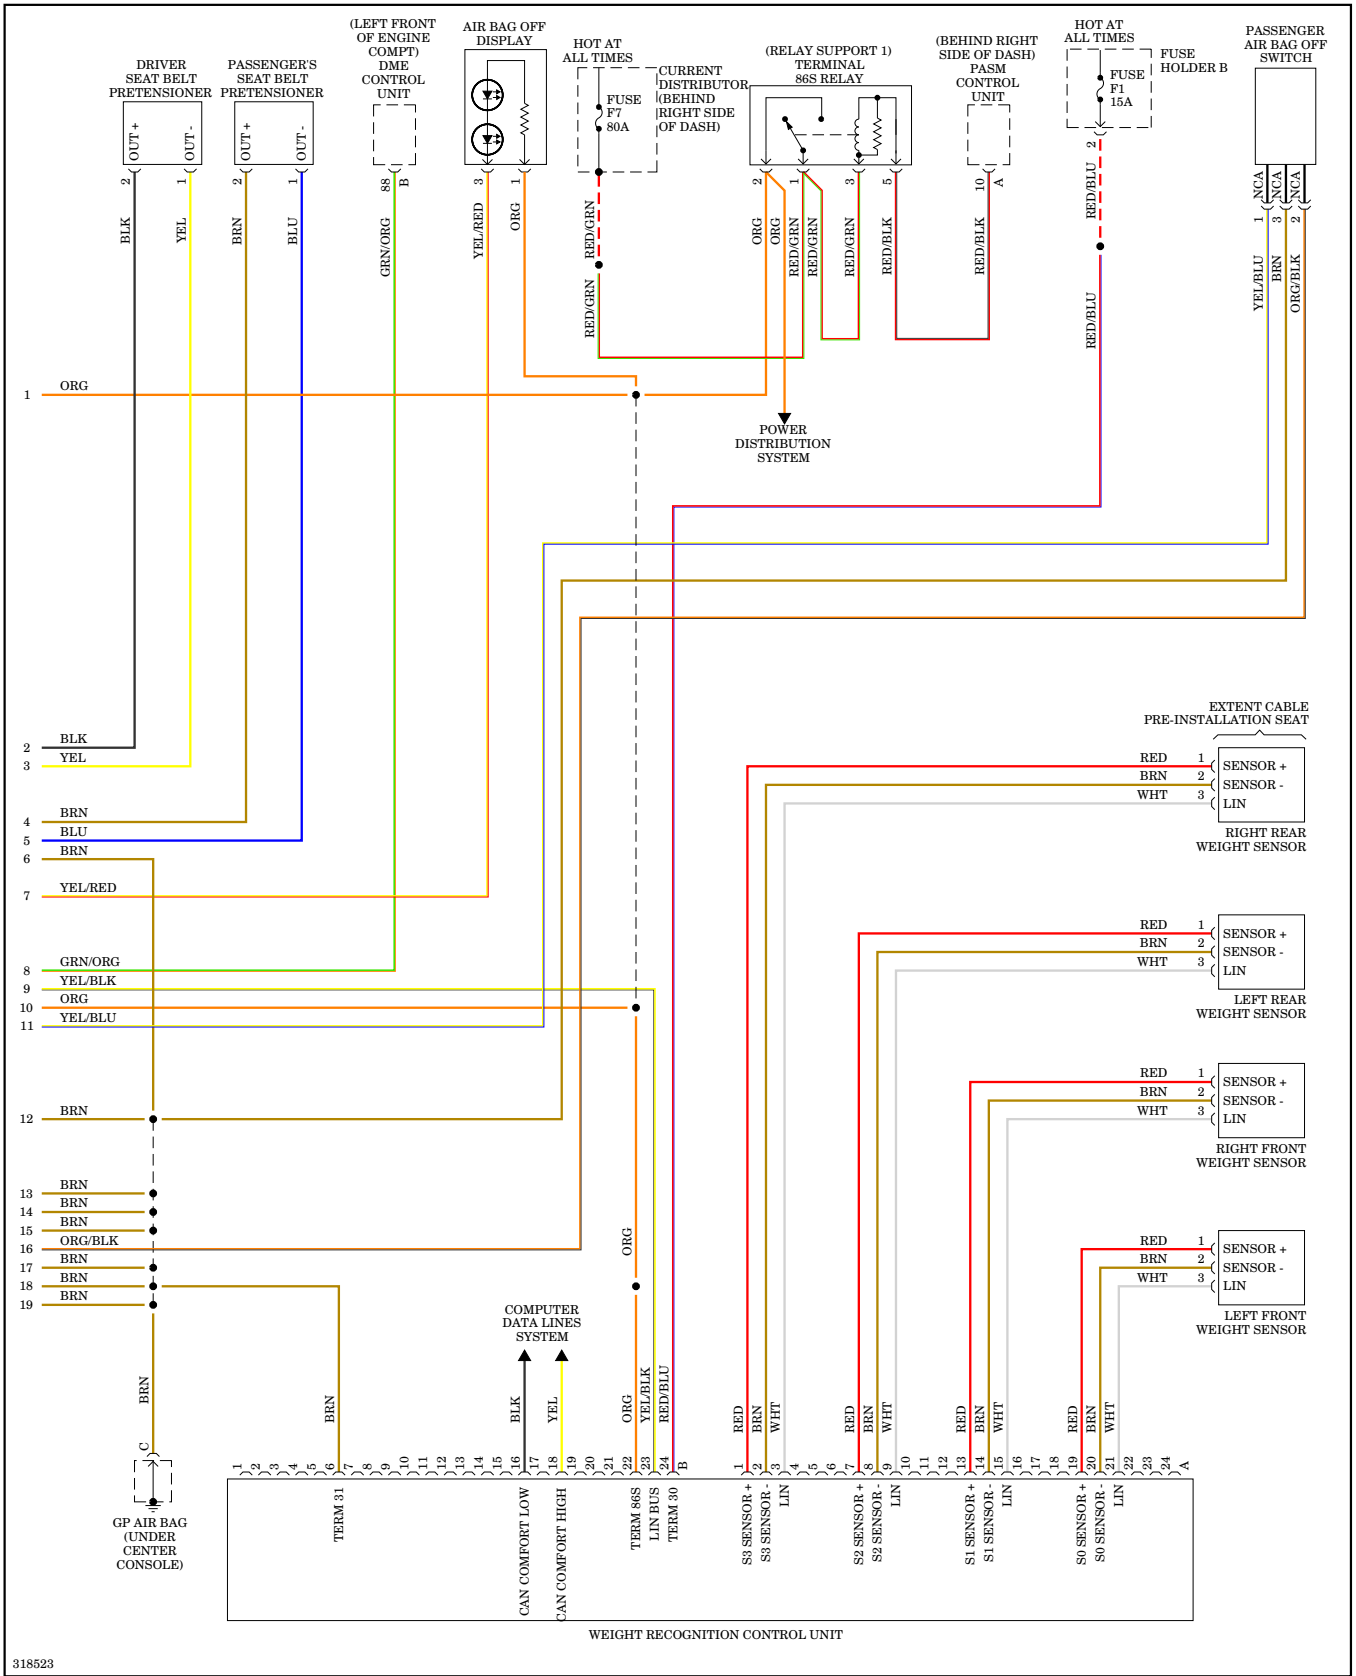

Supplemental Restraints Wiring Diagram (2 of 2) for Porsche 911 Carrera S 2009

TRANSMISSION