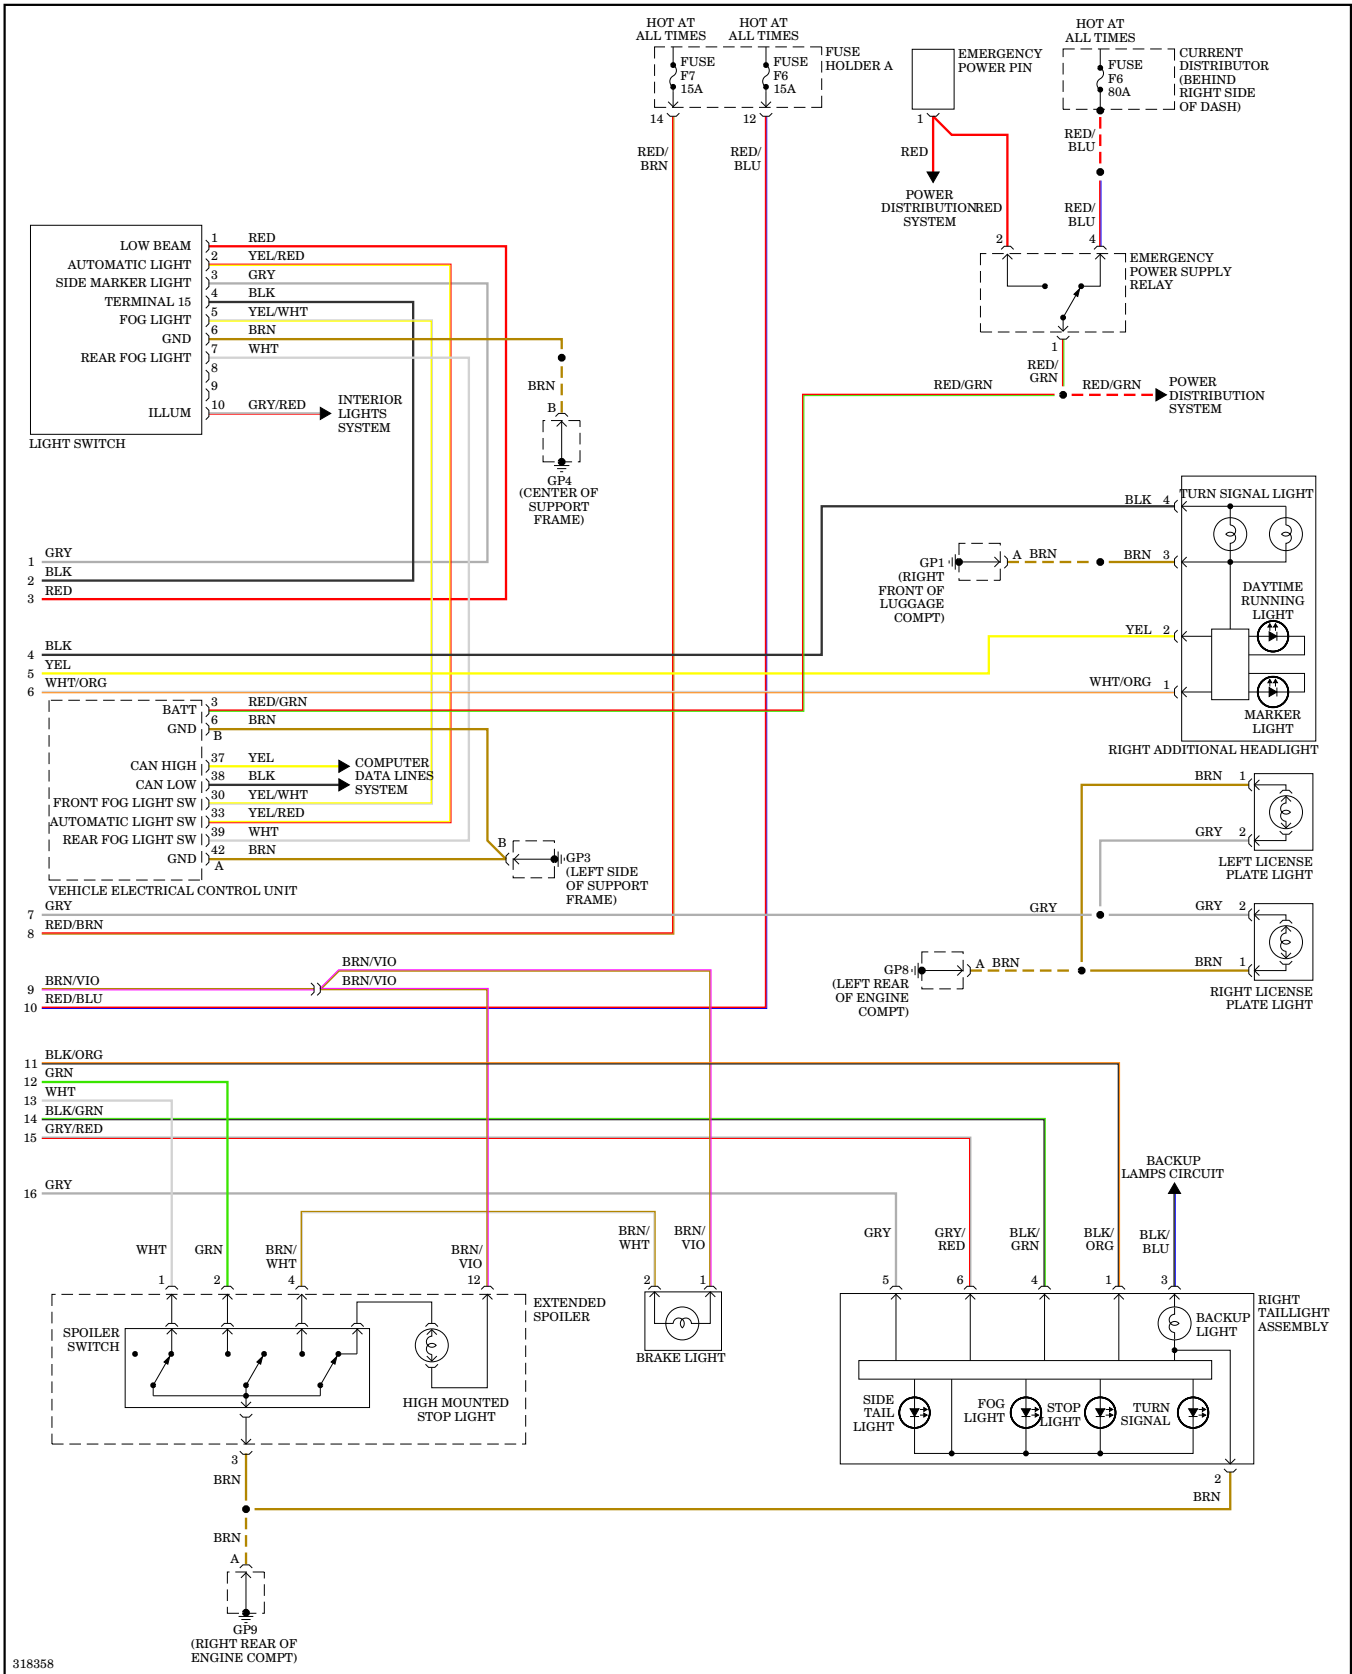

3.8L, Engine Performance Wiring Diagram (4 of 4) for Porsche 911 Carrera S 2009

EXTERIOR LIGHTS

Backup Lamps Wiring Diagram for Porsche 911 Carrera S 2009

Exterior Lamps Wiring Diagram (1 of 2) for Porsche 911 Carrera S 2009