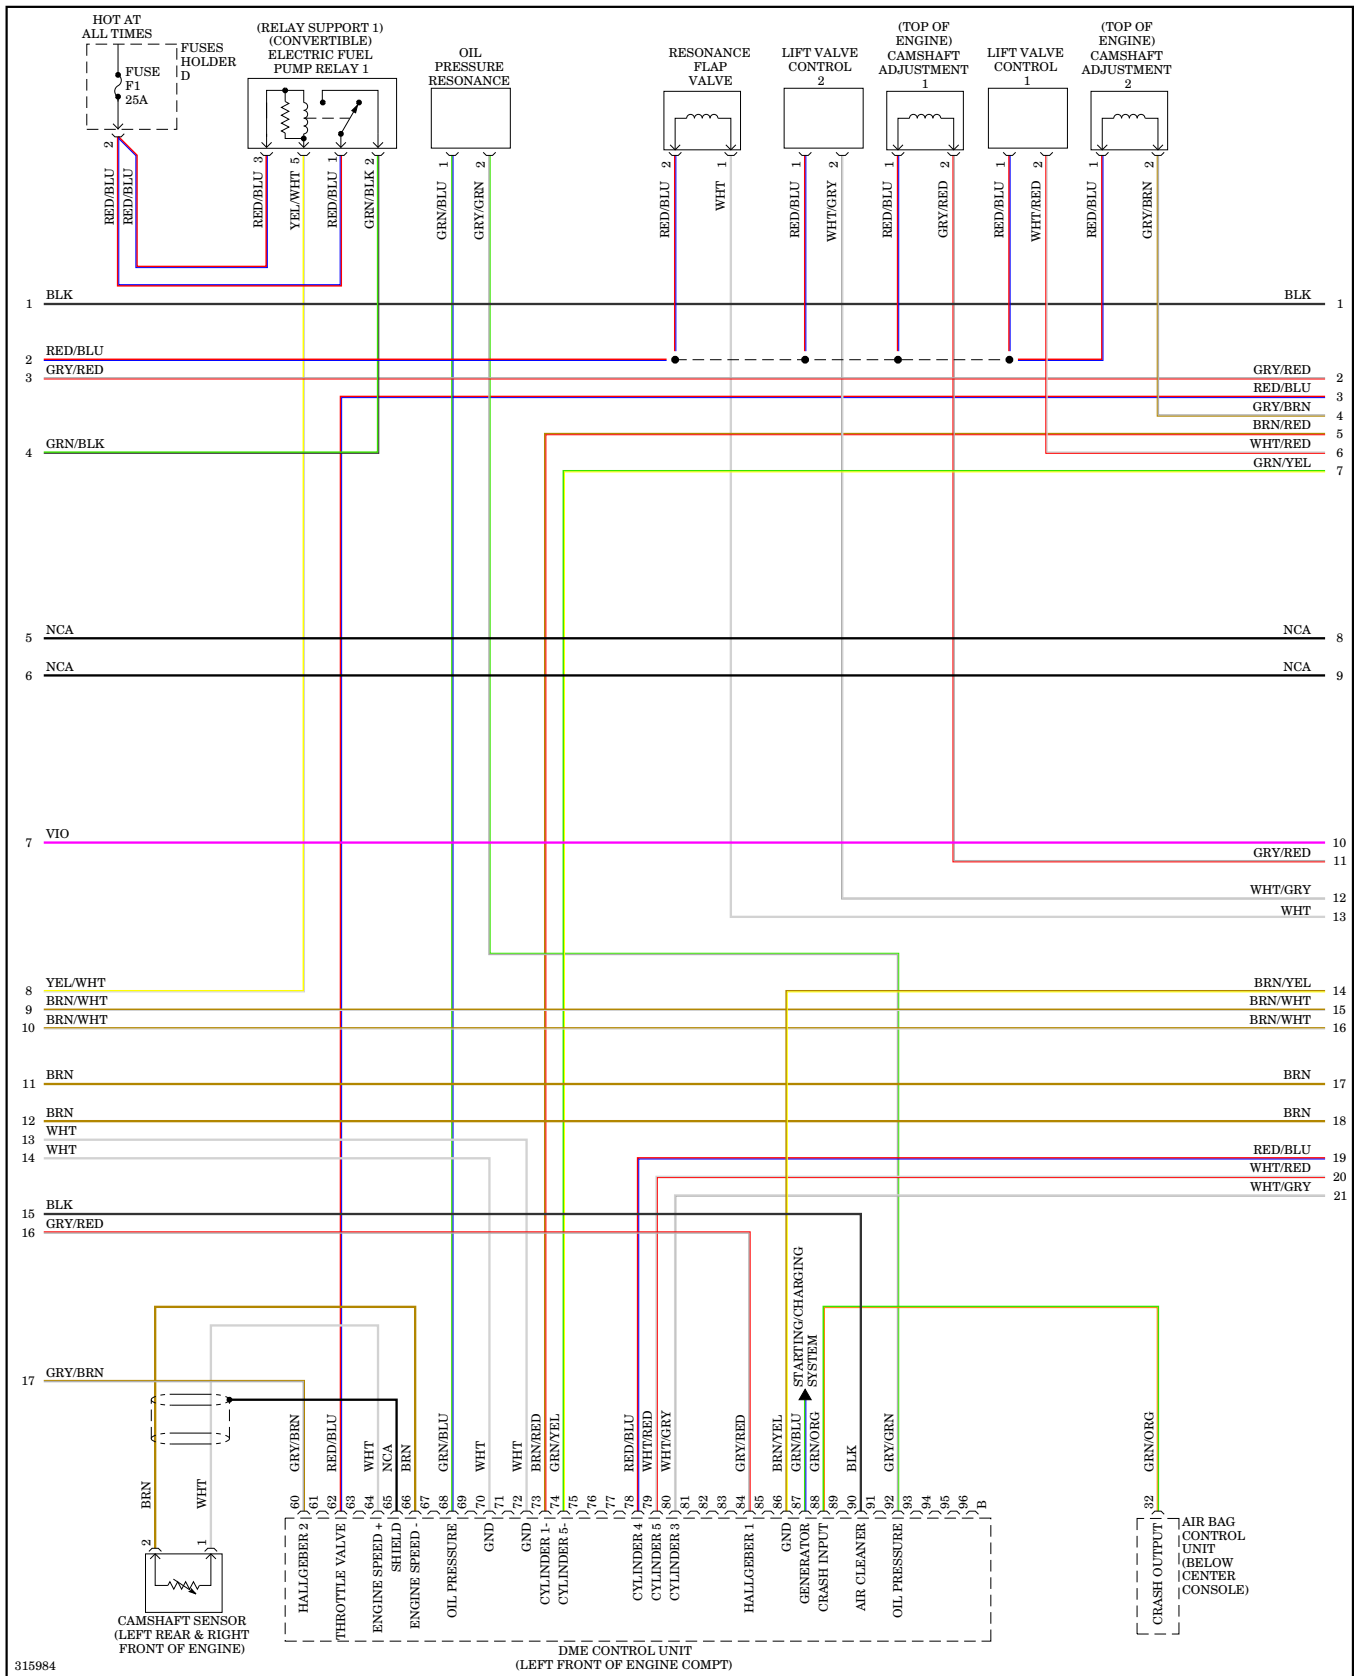

3.8L, Engine Performance Wiring Diagram (2 of 4) for Porsche 911 Carrera S 2009