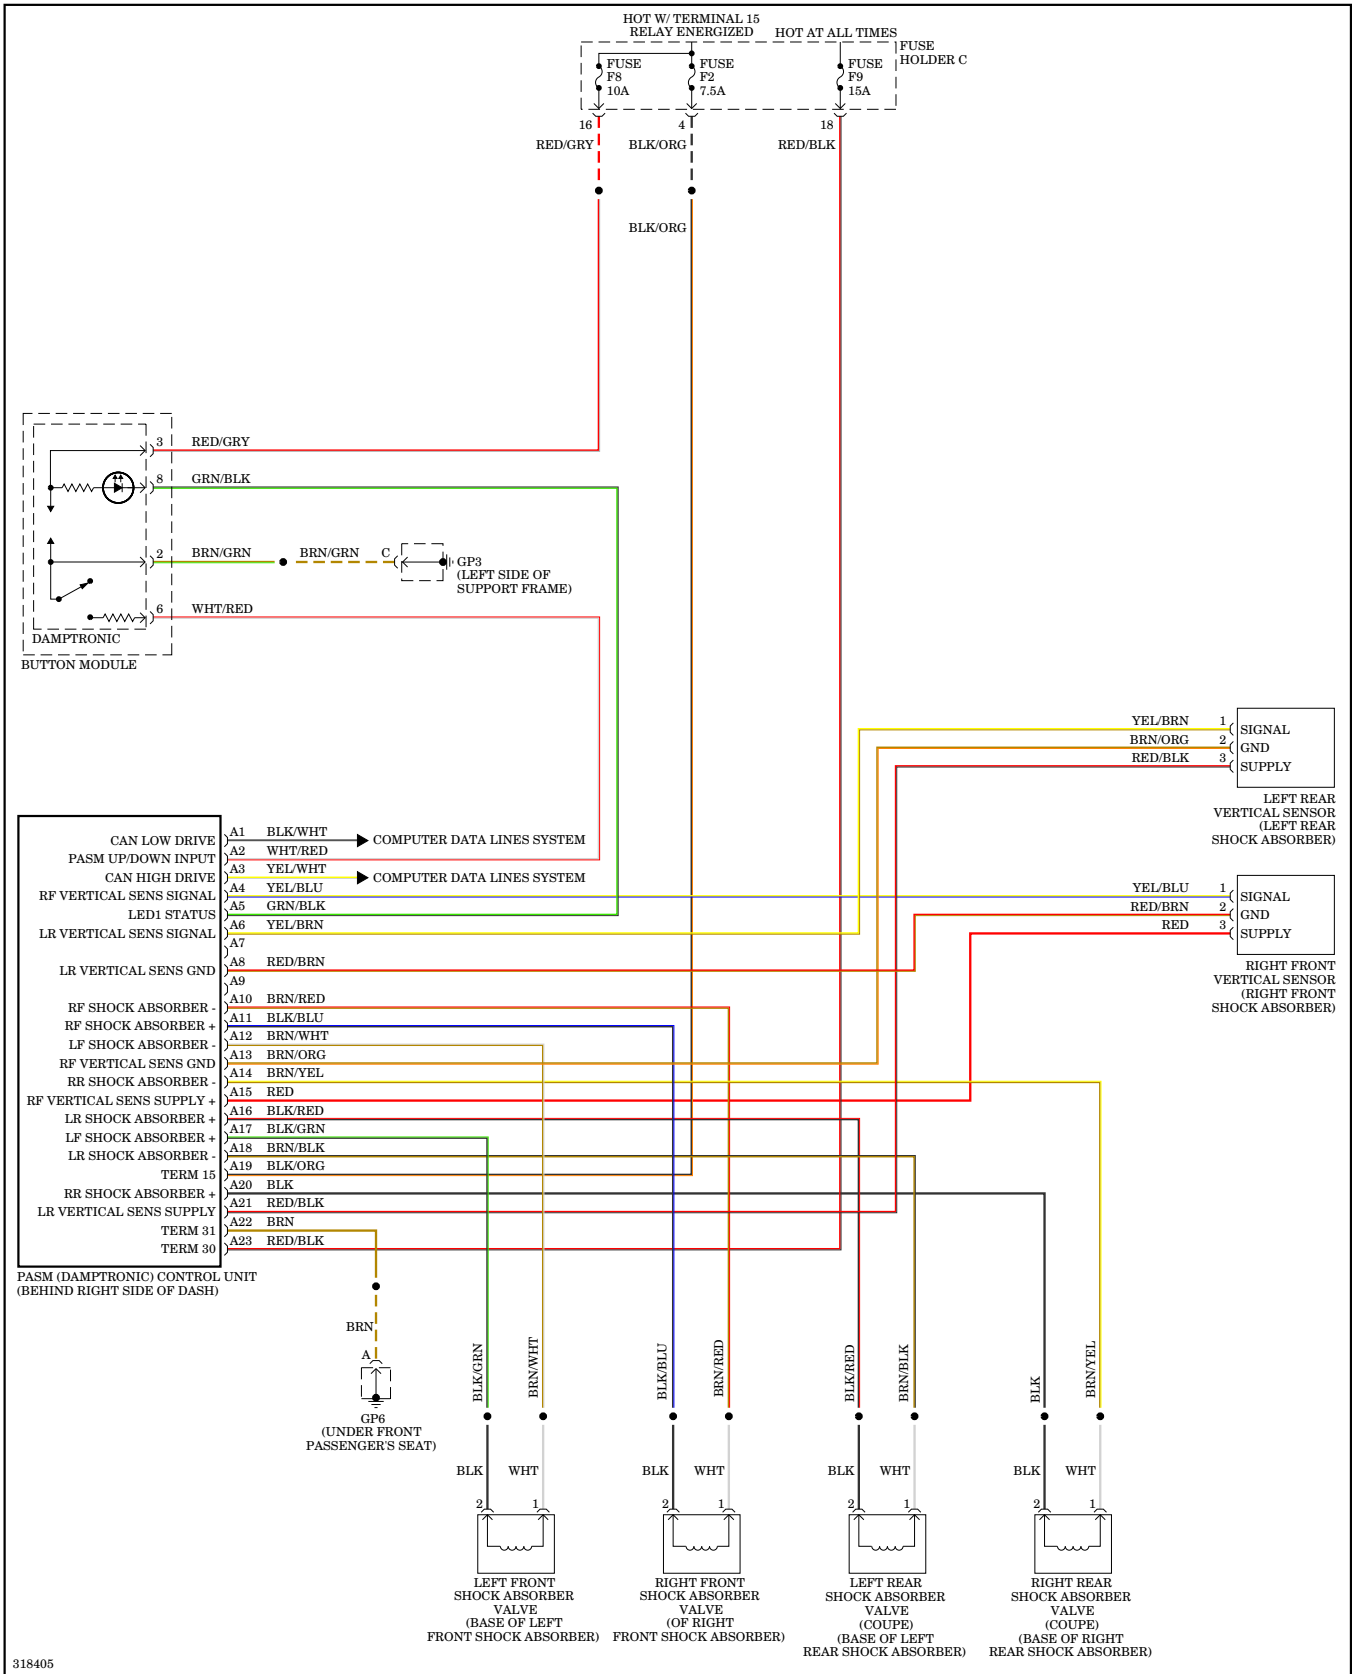

COMPUTER DATA LINES

Computer Data Lines Wiring Diagram for Porsche 911 Carrera S 2009

COOLING FAN

Cooling Fan Wiring Diagram for Porsche 911 Carrera S 2009

CRUISE CONTROL

Cruise Control Wiring Diagram for Porsche 911 Carrera S 2009

DEFOGGERS

318518

Defogger Wiring Diagram for Porsche 911 Carrera S 2009

318517

Heated Mirrors Wiring Diagram for Porsche 911 Carrera S 2009

ELECTRONIC SUSPENSION

Electronic Suspension Wiring Diagram for Porsche 911 Carrera S 2009