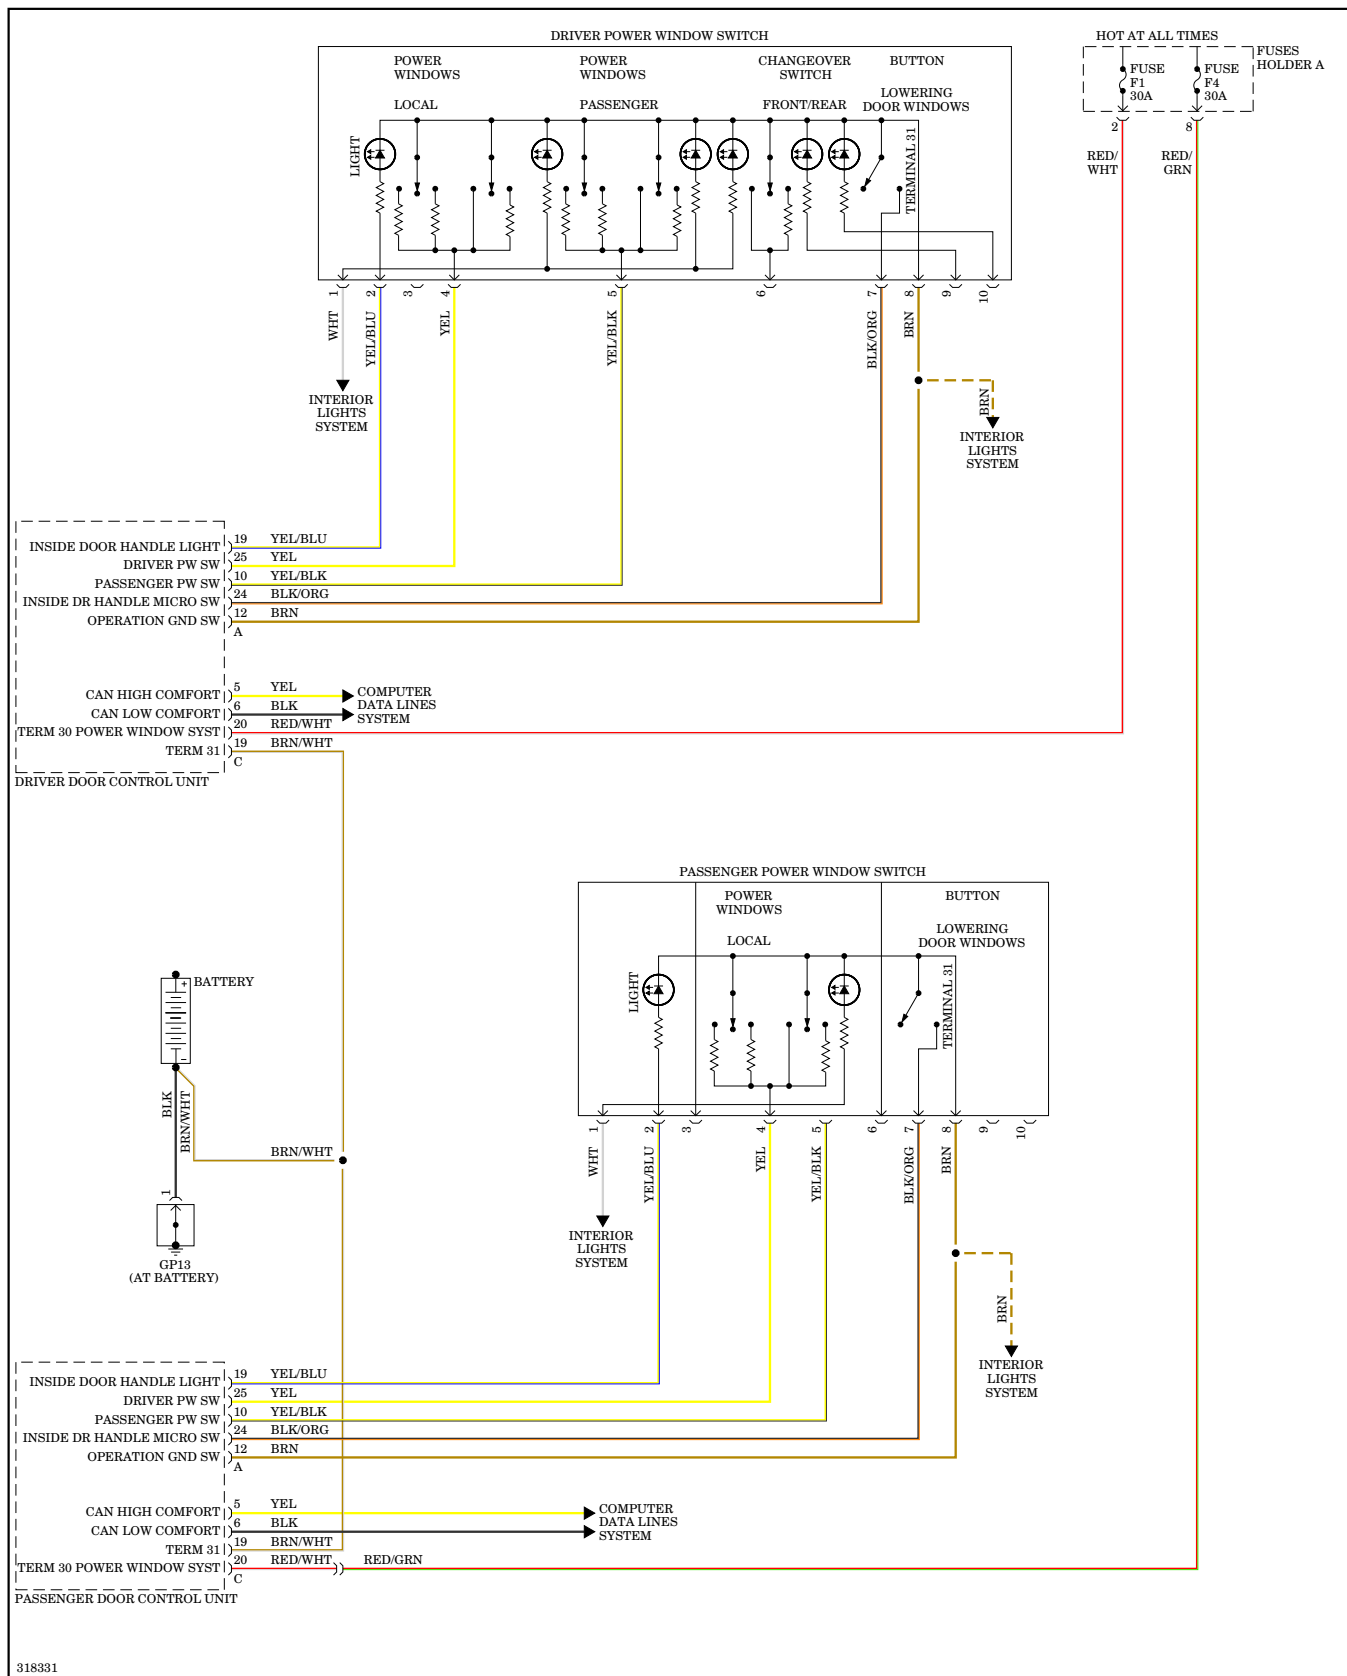

Power Windows Wiring Diagram for Porsche 911 Carrera S 2009

RADIO