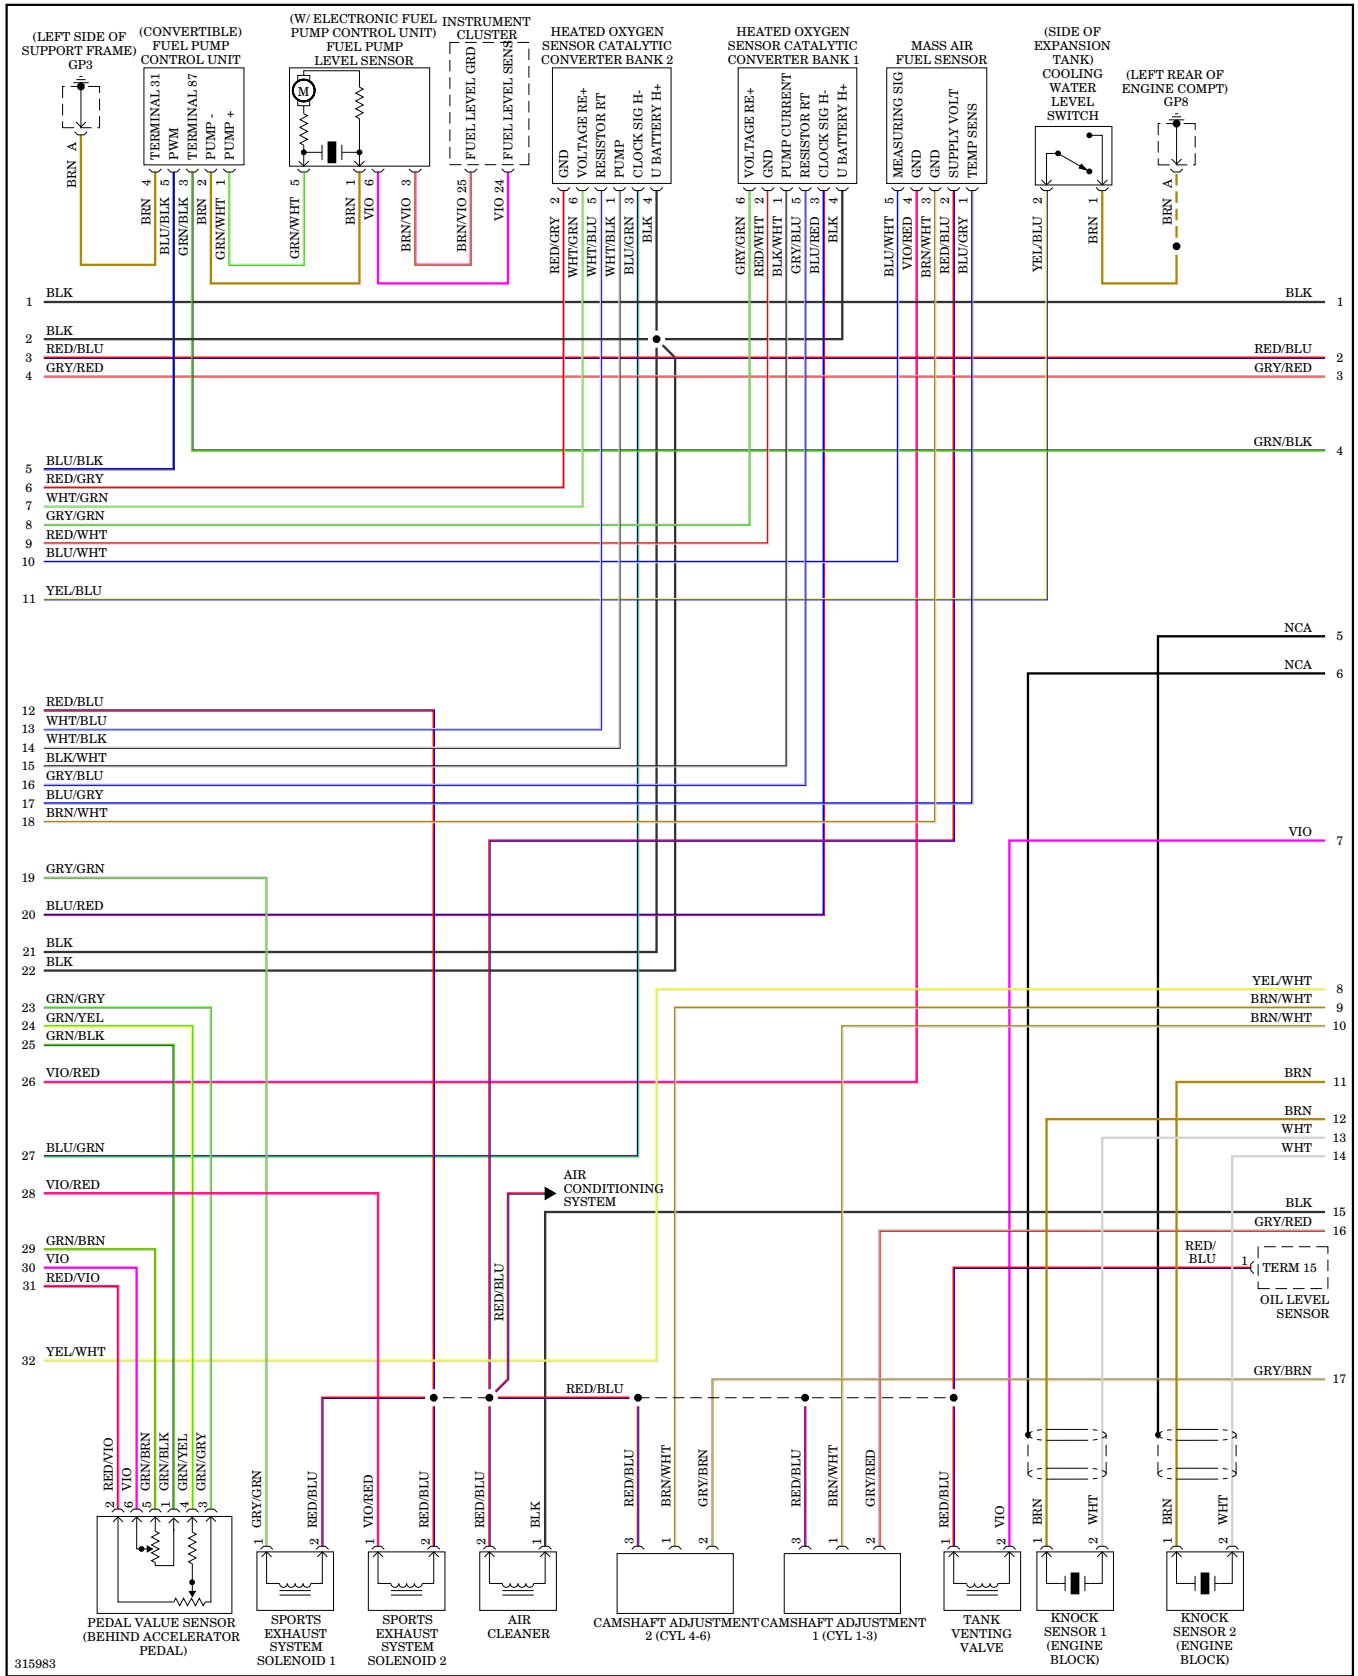

3.8L, Engine Performance Wiring Diagram (1 of 4) for Porsche 911 Carrera S 2009