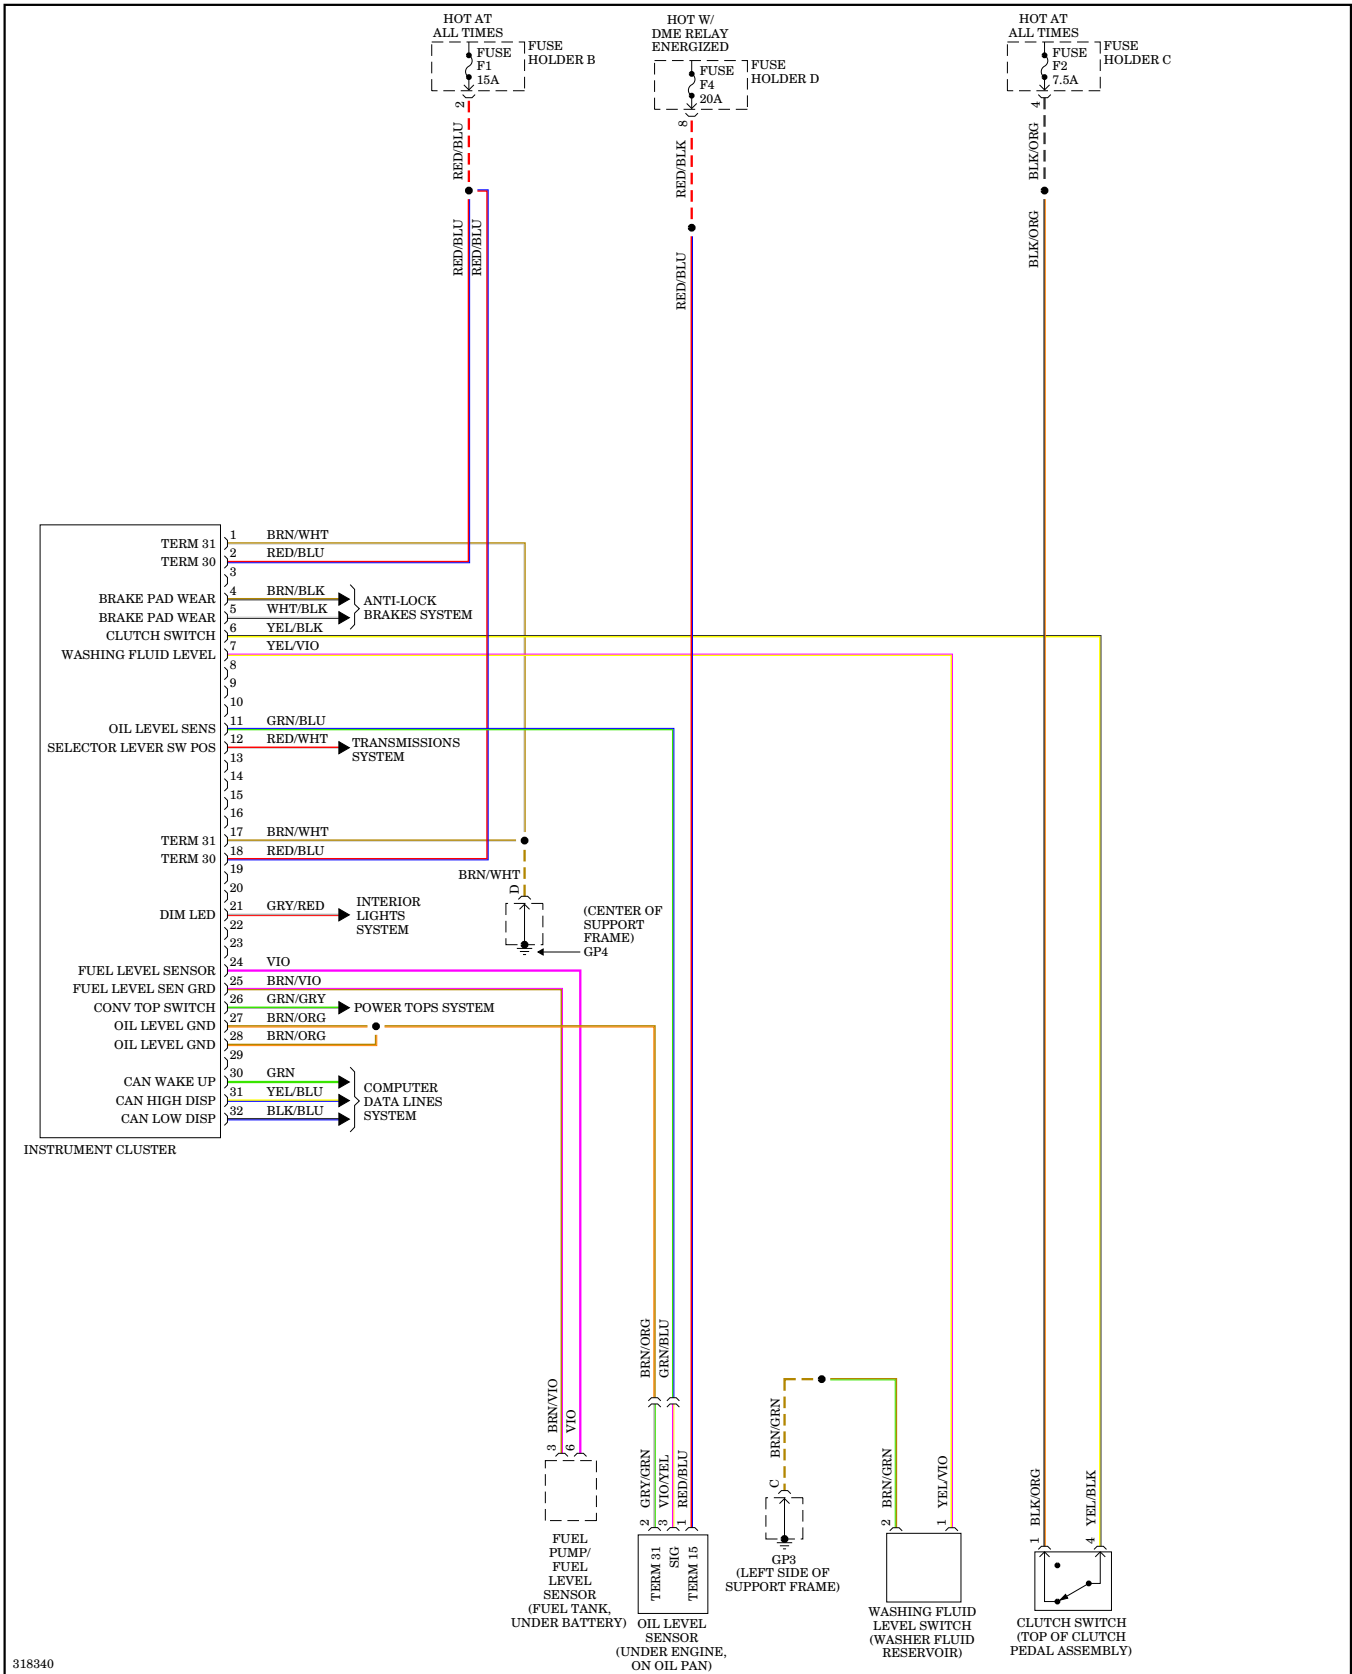

Headlights Wiring Diagram, with Xenon Lamps for Porsche 911 Carrera S 2009

HORN

Horn Wiring Diagram for Porsche 911 Carrera S 2009

INSTRUMENT CLUSTER

Instrument Cluster Wiring Diagram for Porsche 911 Carrera S 2009