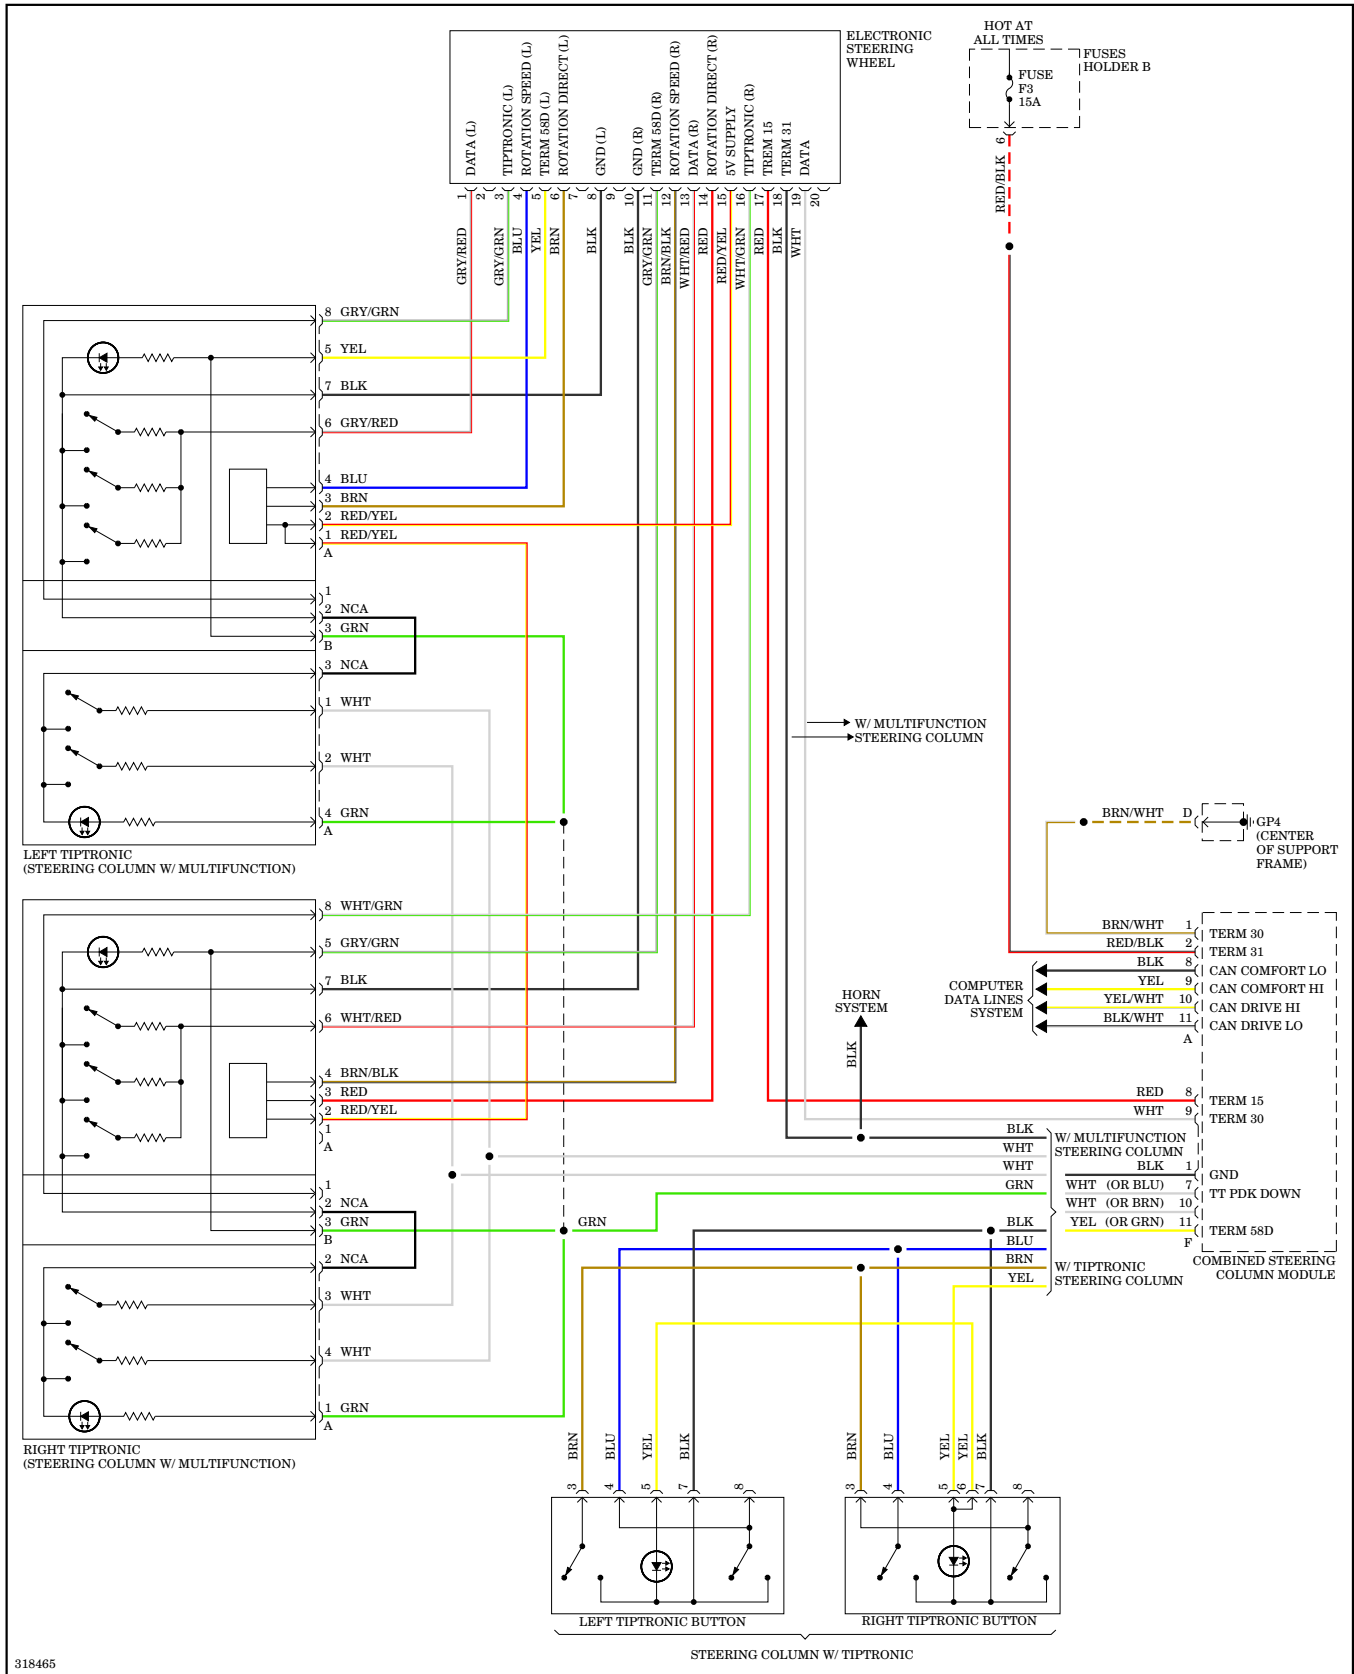

SUPPLEMENTAL RESTRAINTS

318522

Supplemental Restraints Wiring Diagram (1 of 2) for Porsche 911 Carrera S 2009

Supplemental Restraints Wiring Diagram (2 of 2) for Porsche 911 Carrera S 2009

TRANSMISSION

A/T Wiring Diagram for Porsche 911 Carrera S 2009