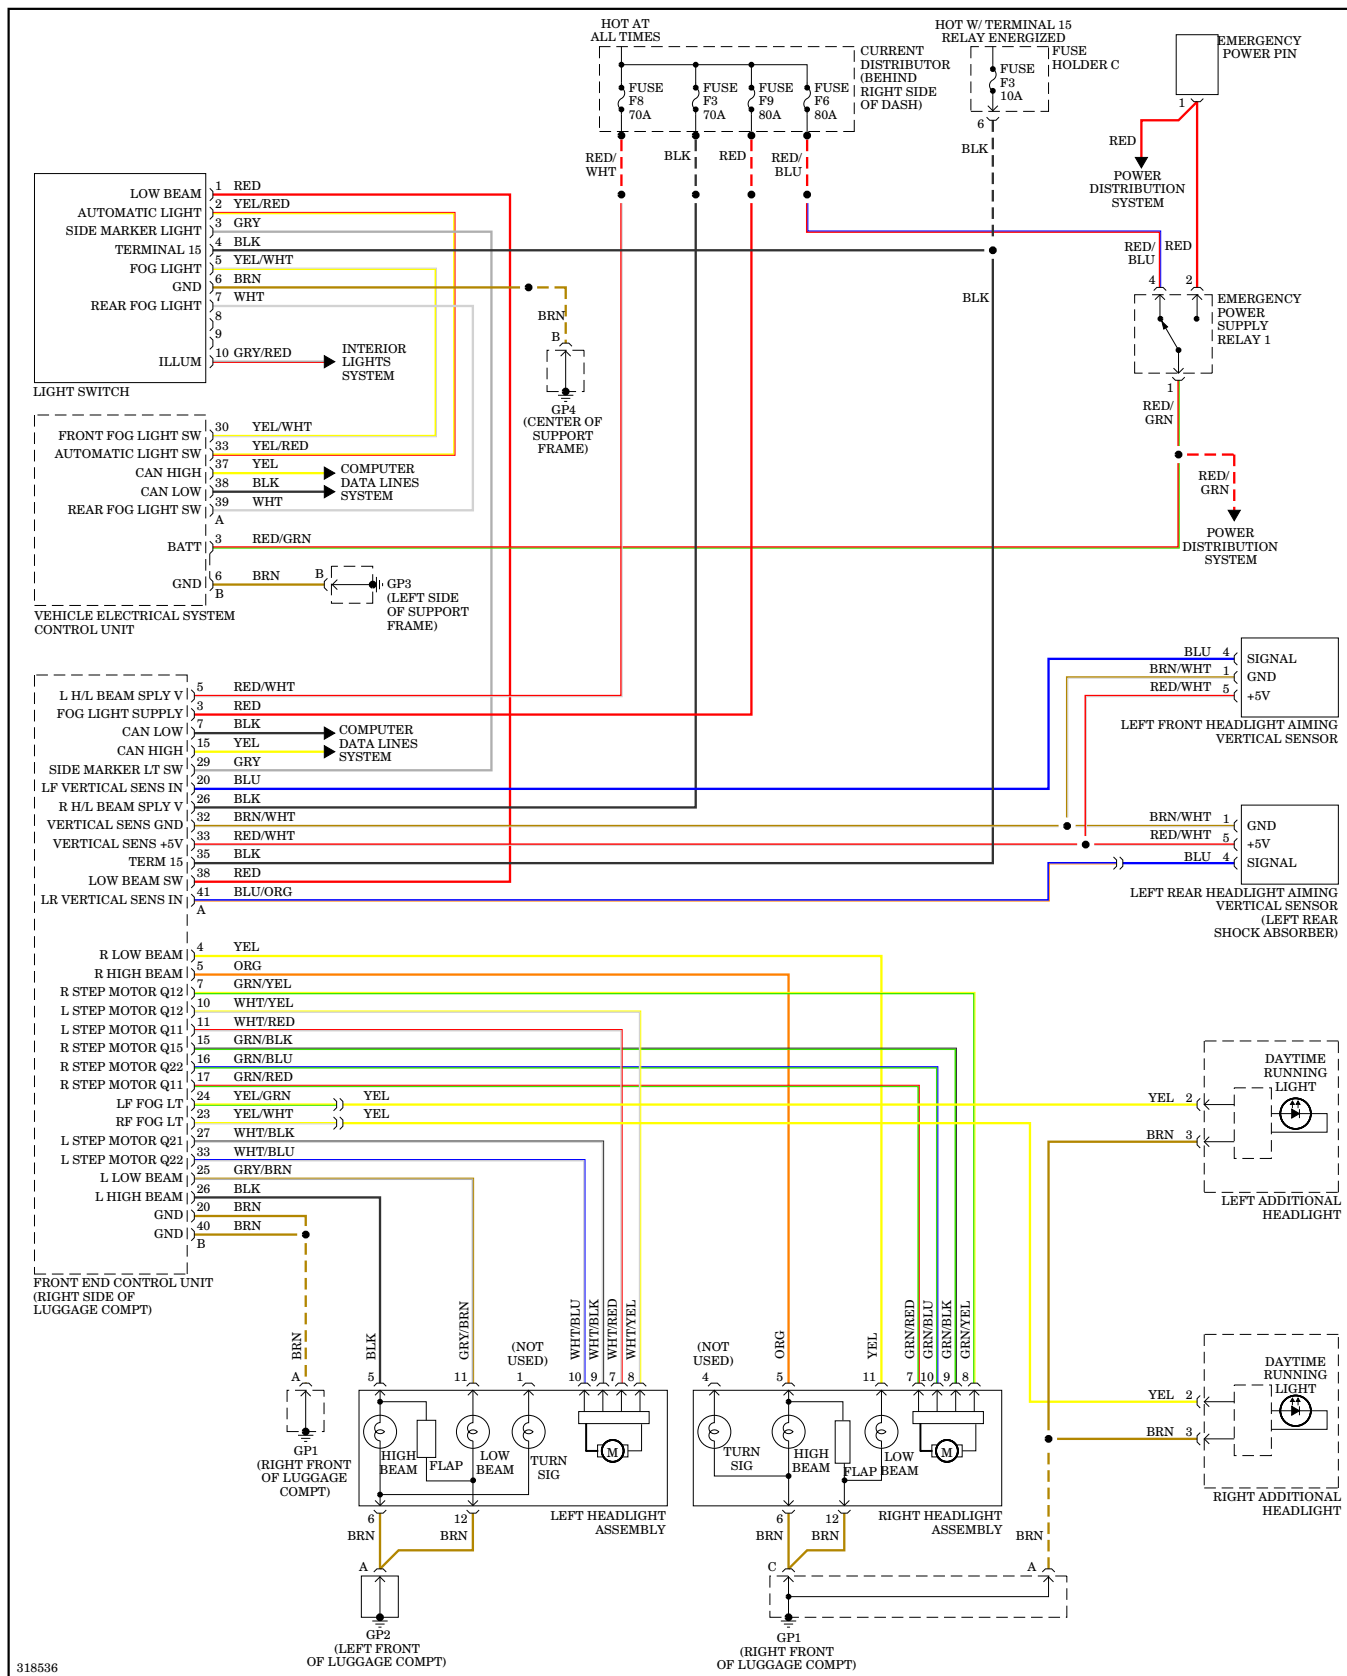

Headlights Wiring Diagram, with Xenon Lamps for Porsche 911 Carrera S 2009

HORN

Horn Wiring Diagram for Porsche 911 Carrera S 2009

INSTRUMENT CLUSTER

Instrument Cluster Wiring Diagram for Porsche 911 Carrera S 2009