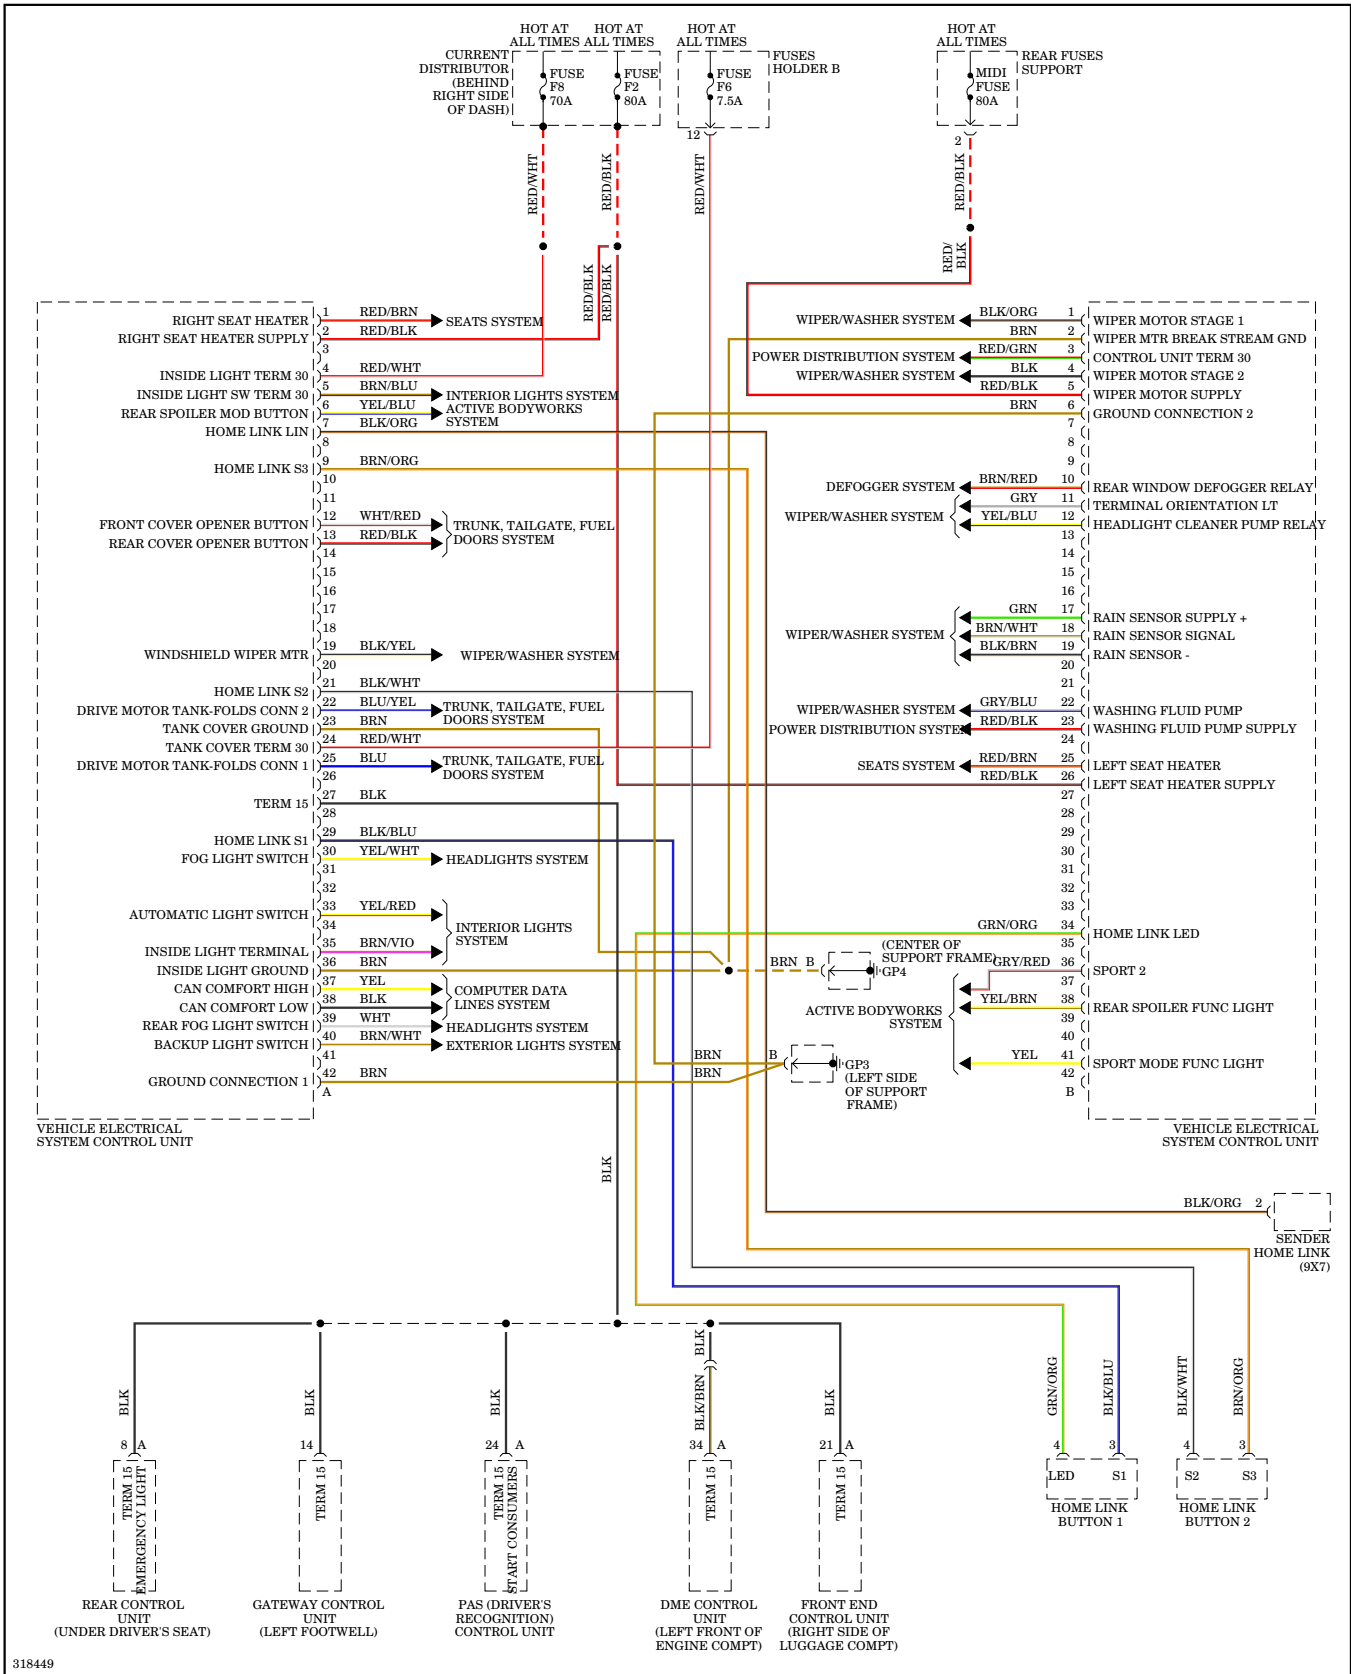

Vehicle Electrical System Control Module Wiring Diagram for Porsche 911 Carrera S 2009

COMPUTER DATA LINES