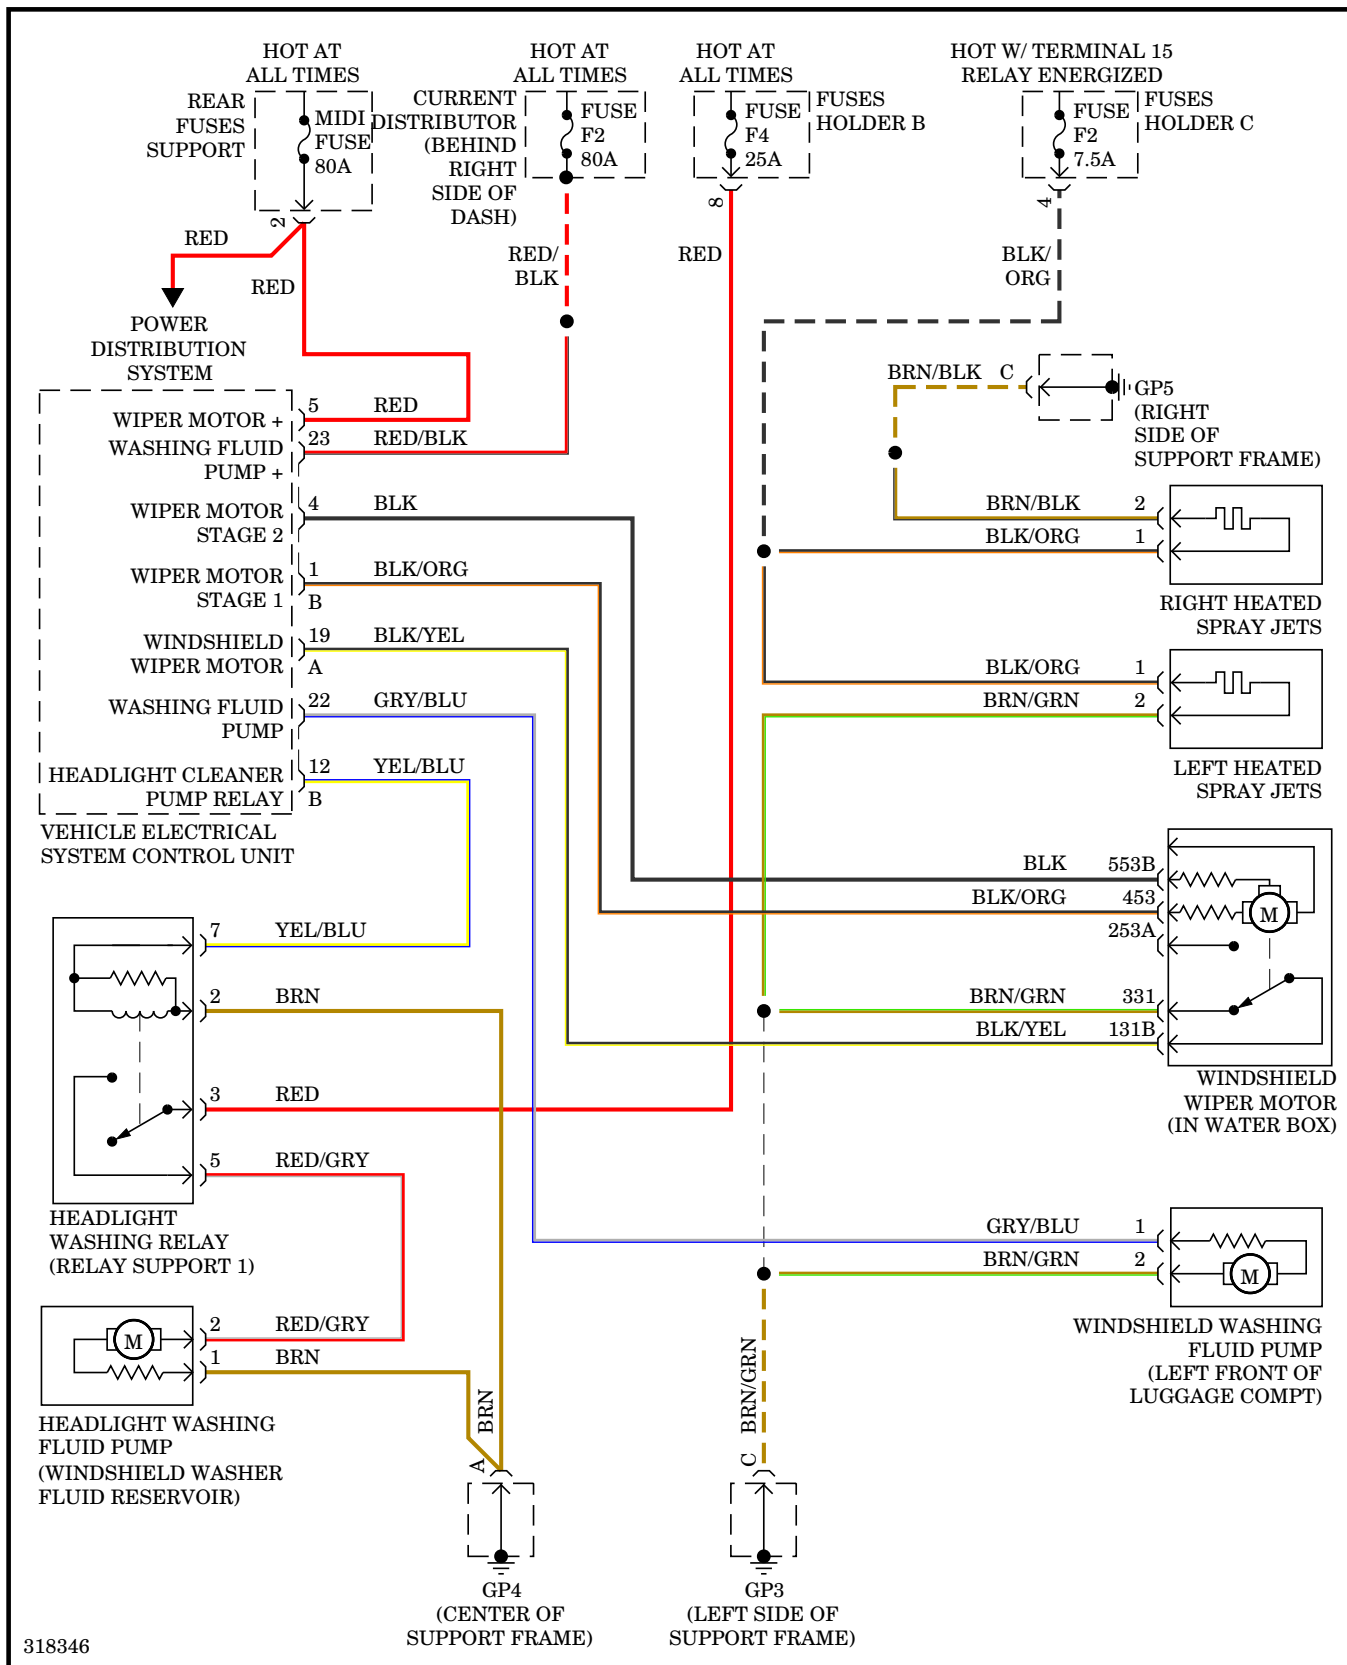

PDK Wiring Diagram (1 of 2) for Porsche 911 Carrera S 2009

318391

Tailgate & Fuel Door Release Wiring Diagram for Porsche 911 Carrera S 2009

WARNING SYSTEMS

Front Wiper/Washer Wiring Diagram, with Rain Sensor for Porsche 911 Carrera S 2009