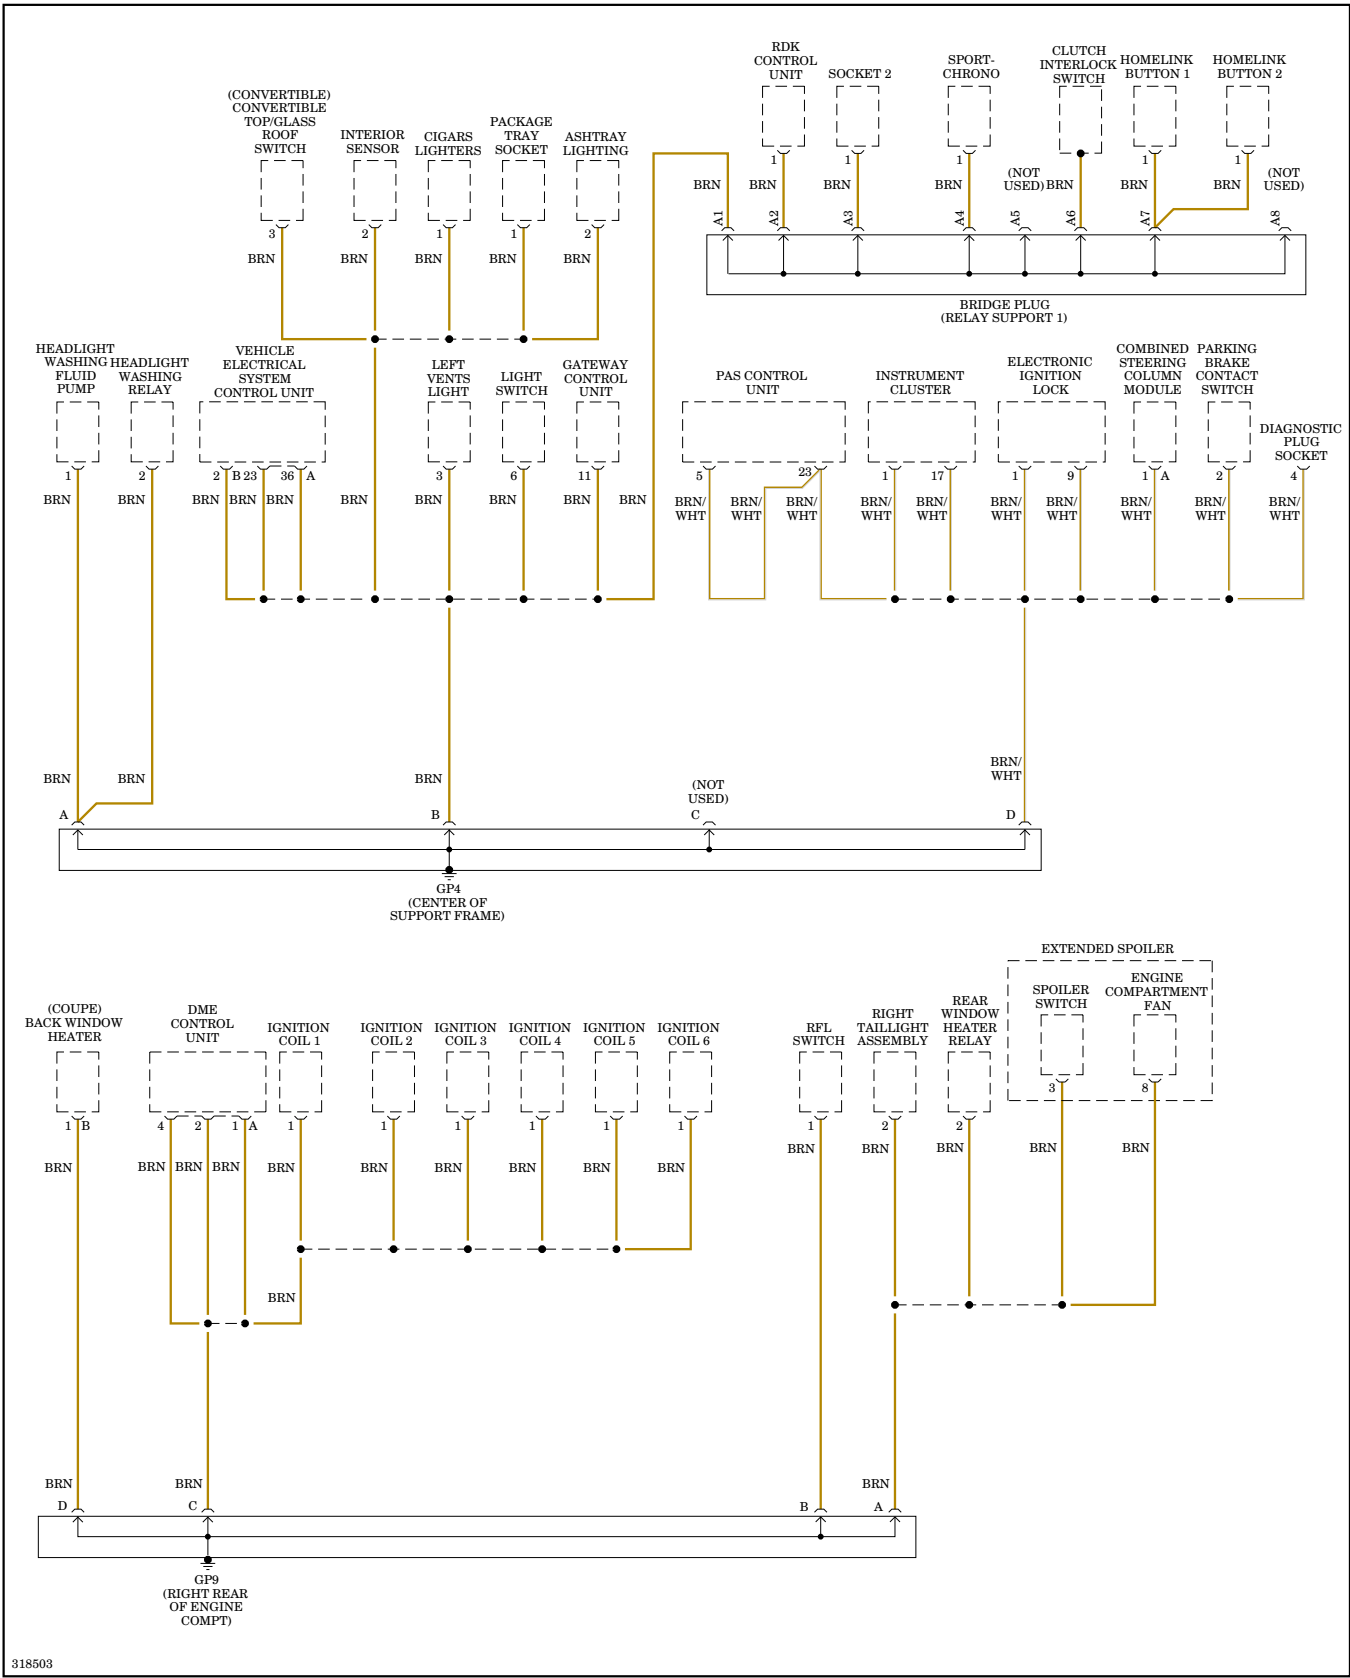

Exterior Lamps Wiring Diagram (2 of 2) for Porsche 911 Carrera S 2009

GROUND DISTRIBUTION

318502

Ground Distribution Wiring Diagram (1 of 4) for Porsche 911 Carrera S 2009

Ground Distribution Wiring Diagram (2 of 4) for Porsche 911 Carrera S 2009