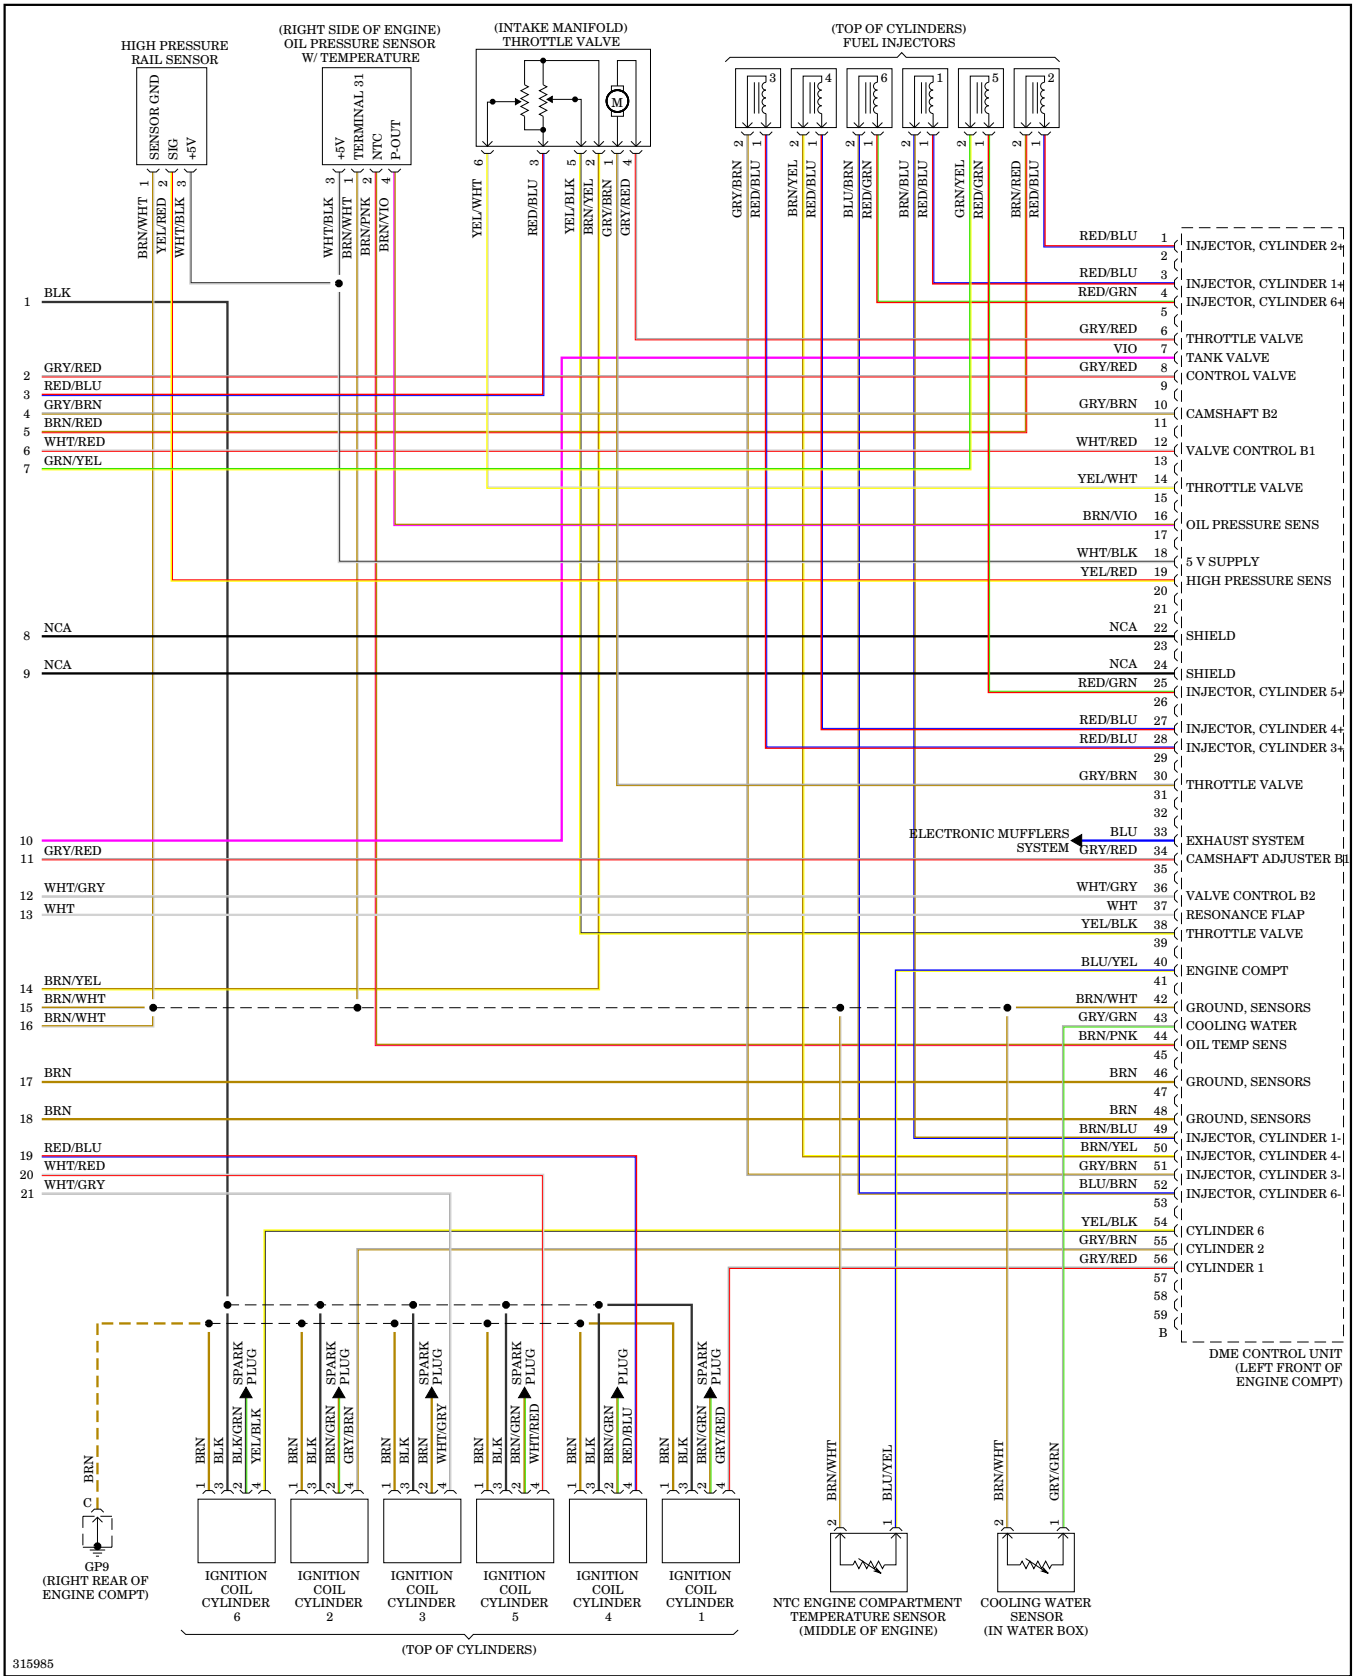

3.8L

3.8L, Engine Performance Wiring Diagram (1 of 4) for Porsche 911 Carrera S 2009

3.8L, Engine Performance Wiring Diagram (2 of 4) for Porsche 911 Carrera S 2009

3.8L, Engine Performance Wiring Diagram (3 of 4) for Porsche 911 Carrera S 2009