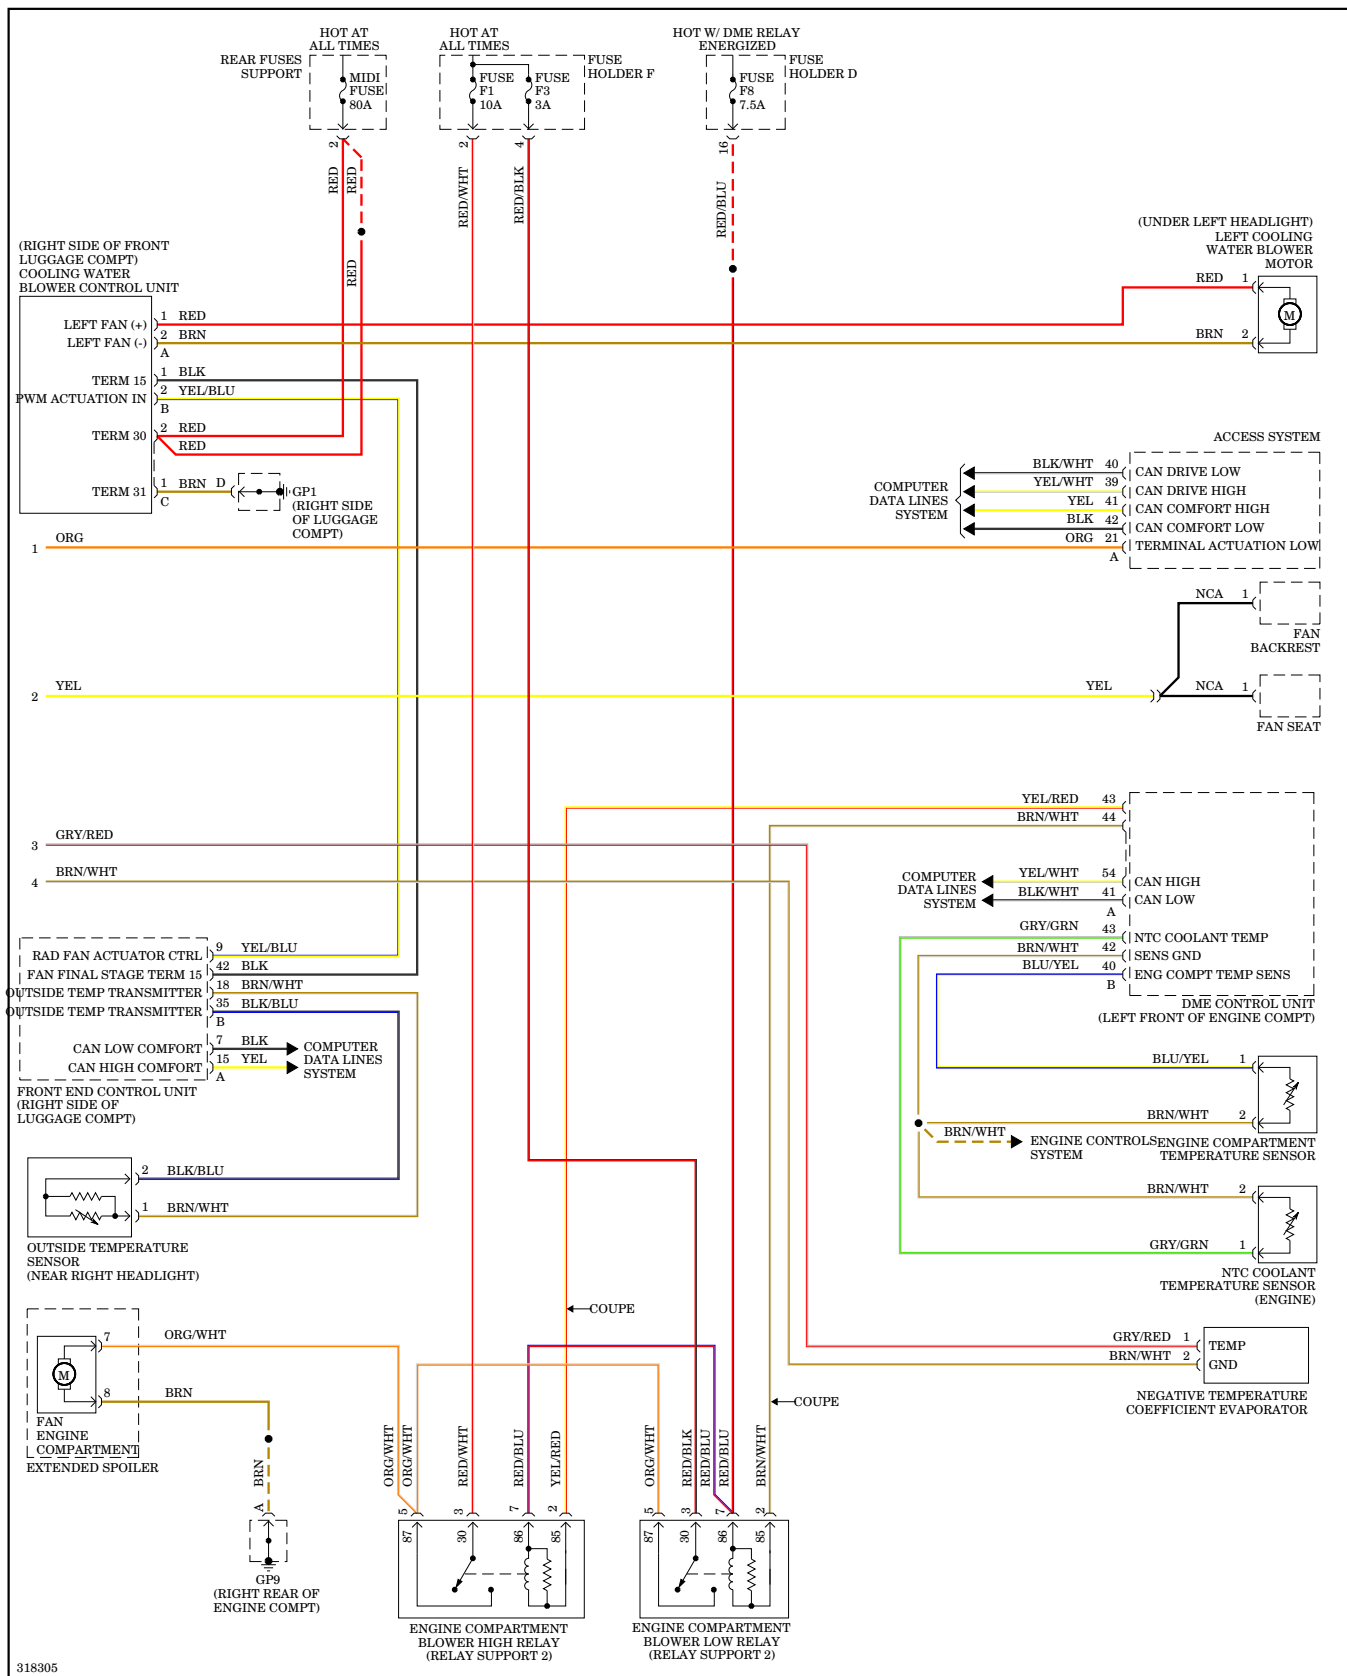

ACTIVE BODYWORKS

AIR CONDITIONING

Automatic A/C Wiring Diagram (2 of 2) for Porsche 911 Carrera S 2009

ANTI-LOCK BRAKES

Anti-lock Brakes Wiring Diagram for Porsche 911 Carrera S 2009

ANTI-THEFT

Anti-theft Wiring Diagram for Porsche 911 Carrera S 2009