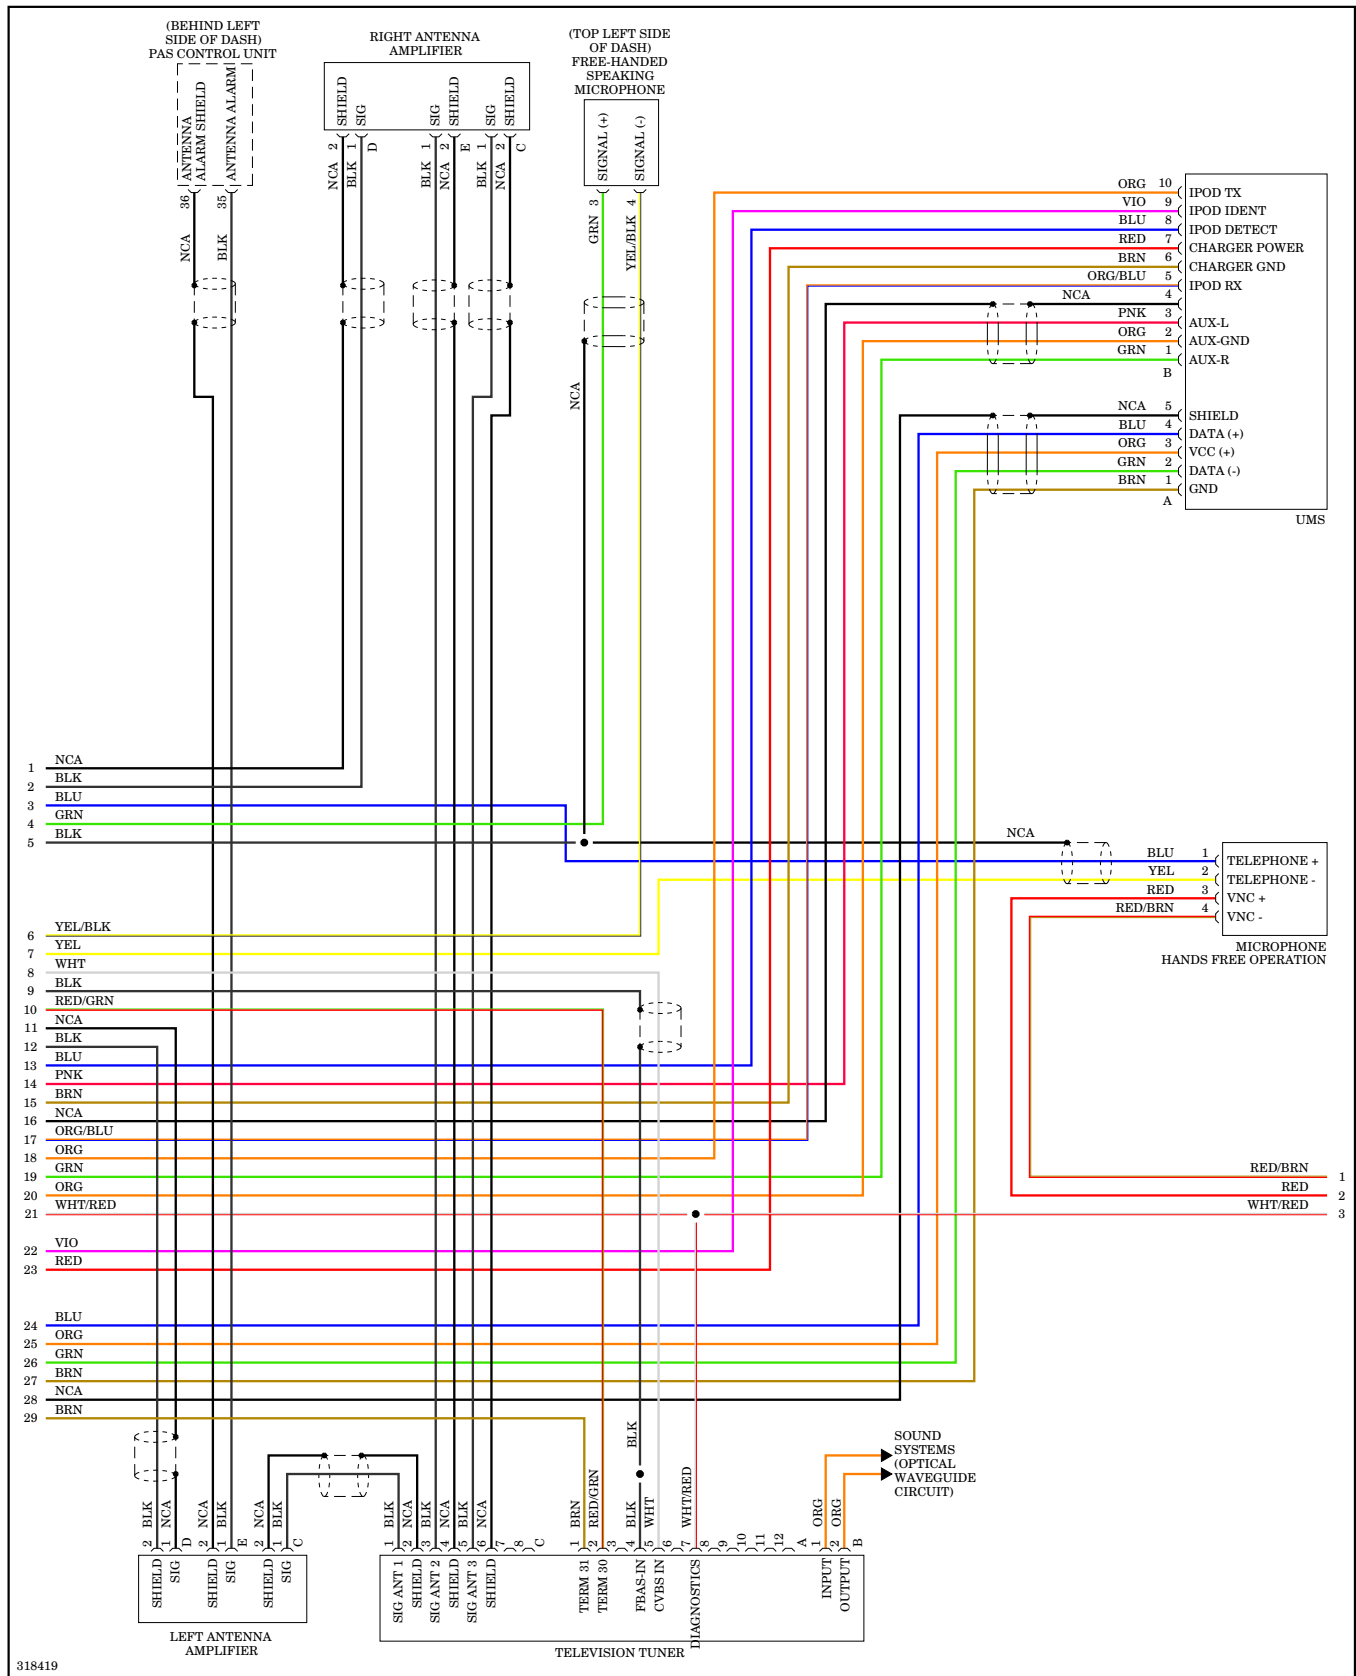

Targa Roof Wiring Diagram for Porsche 911 Carrera S 2009

POWER WINDOWS

Power Windows Wiring Diagram for Porsche 911 Carrera S 2009

RADIO

Base Radio Wiring Diagram for Porsche 911 Carrera S 2009

Premium Radio Wiring Diagram, with Bose (3 of 3) for Porsche 911 Carrera S 2009