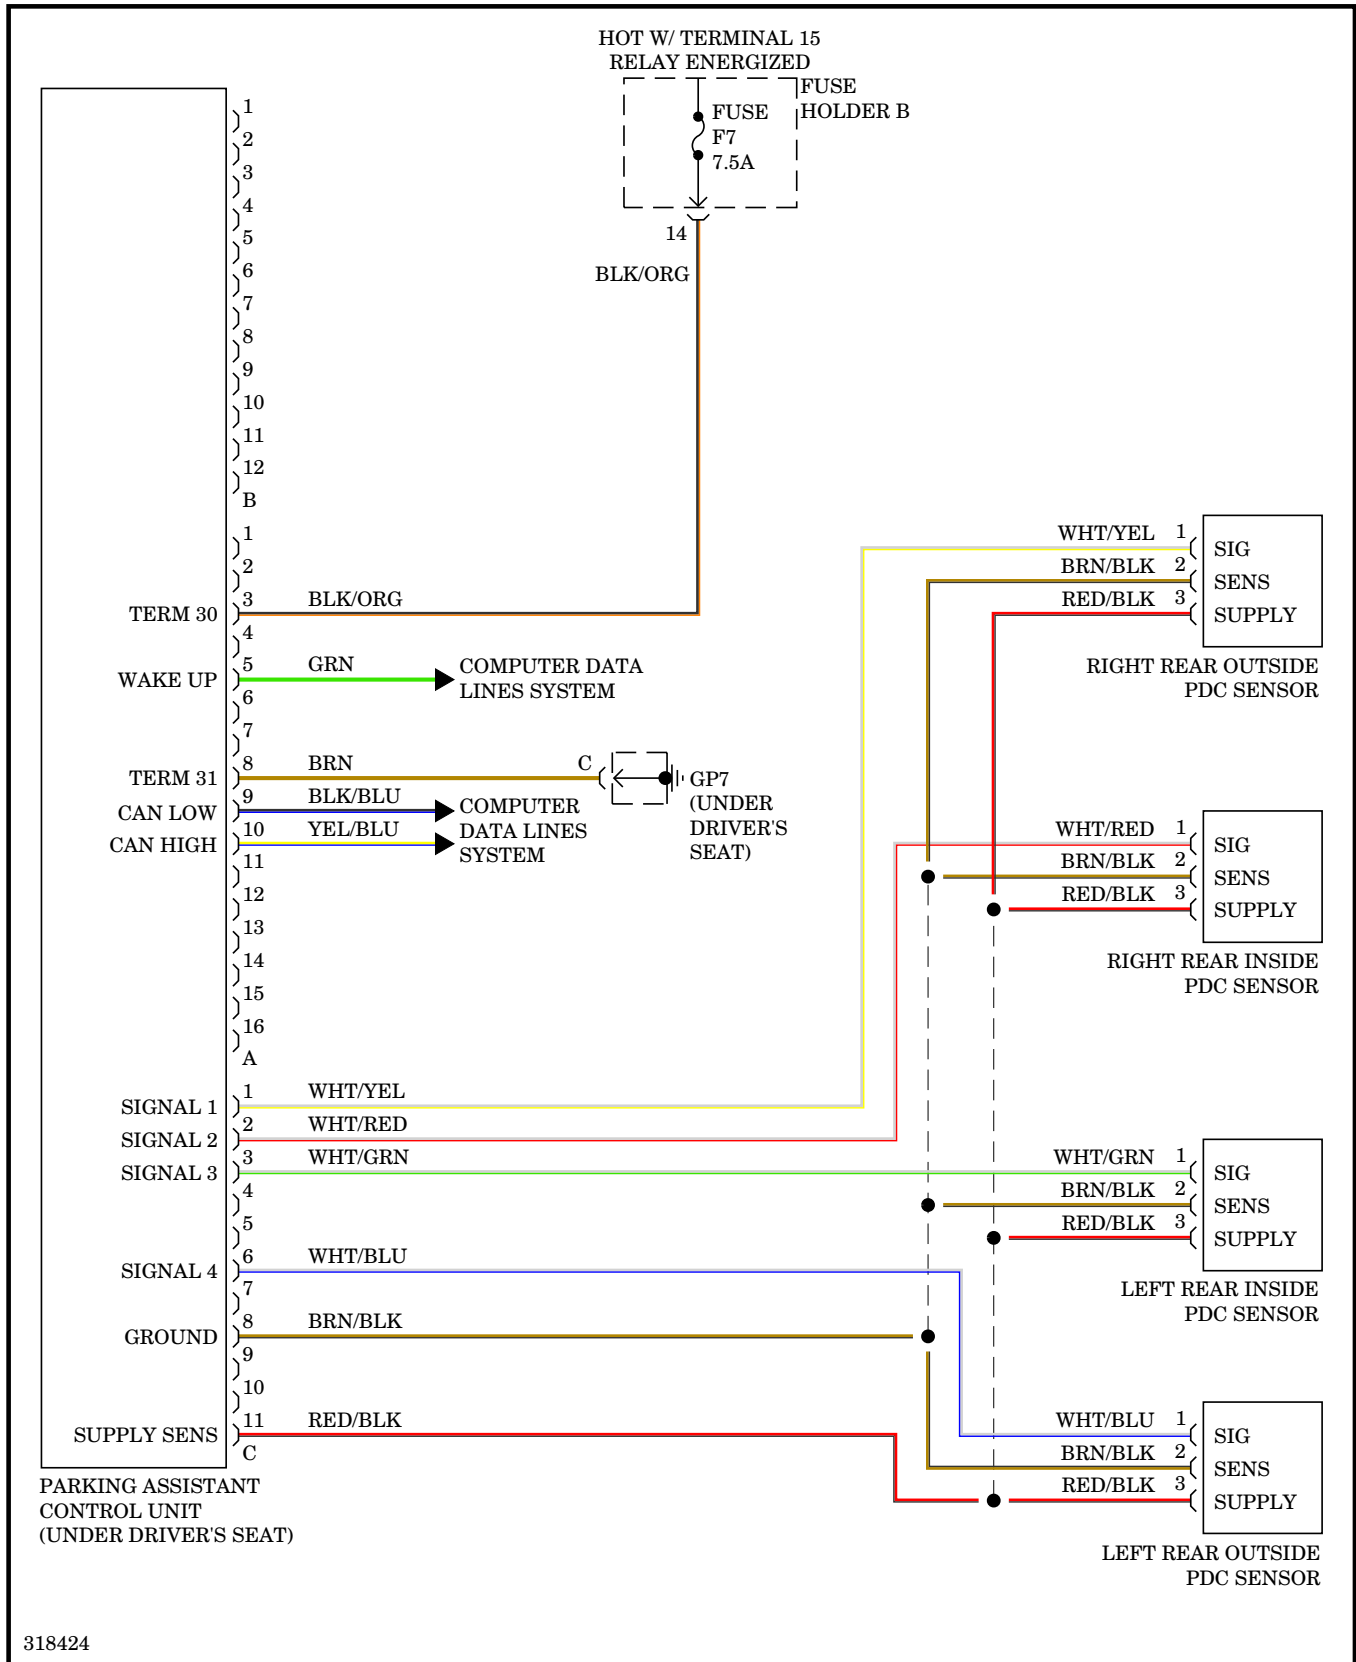

Navigation Wiring Diagram, with Bose (3 of 3) for Porsche 911 Carrera S 2009

Navigation Wiring Diagram, without Bose (1 of 3) for Porsche 911 Carrera S 2009

Navigation Wiring Diagram, without Bose (2 of 3) for Porsche 911 Carrera S 2009