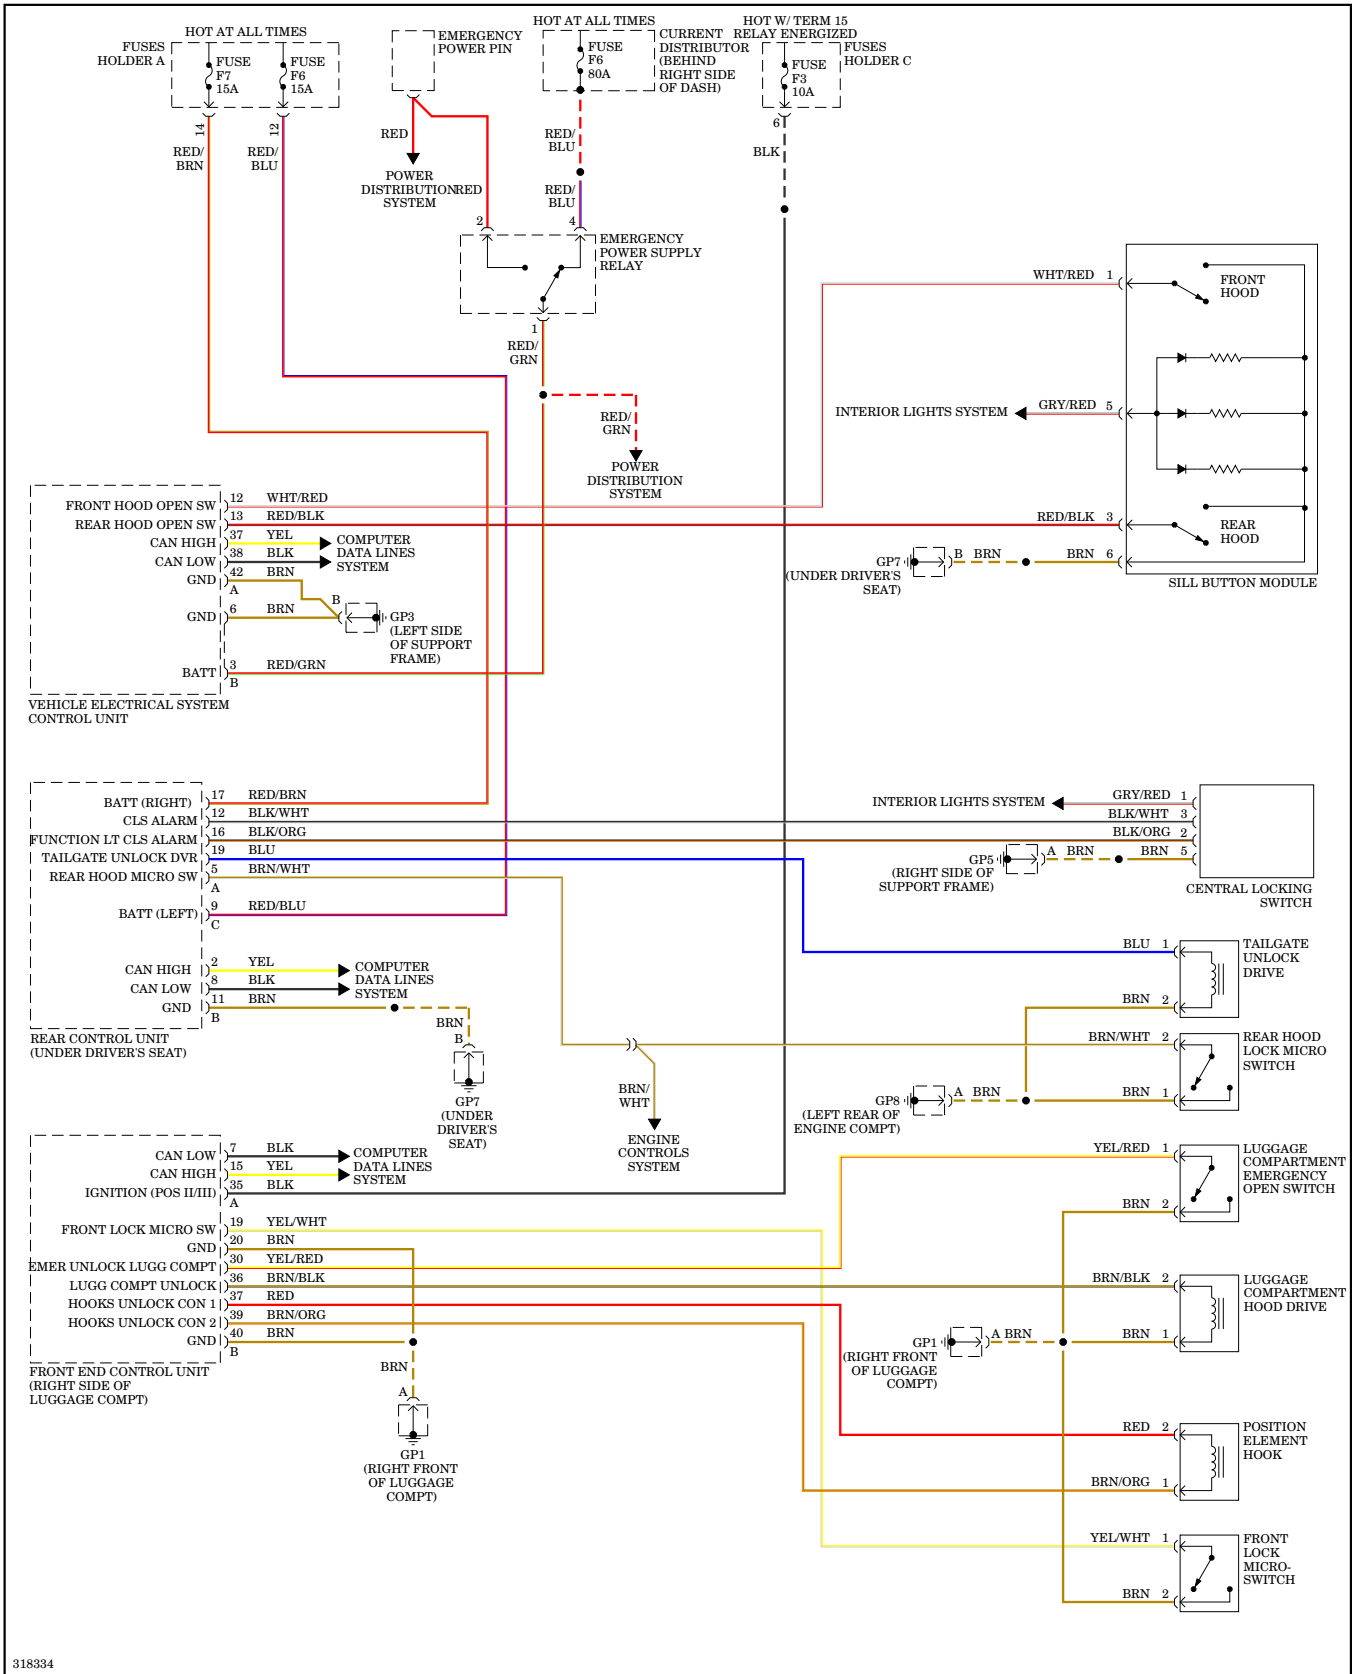

318500

Power Distribution Wiring Diagram (3 of 4) for Porsche 911 Carrera S 2009

Power Distribution Wiring Diagram (4 of 4) for Porsche 911 Carrera S 2009

POWER DOOR LOCKS

Power Door Locks Wiring Diagram (1 of 2) for Porsche 911 Carrera S 2009