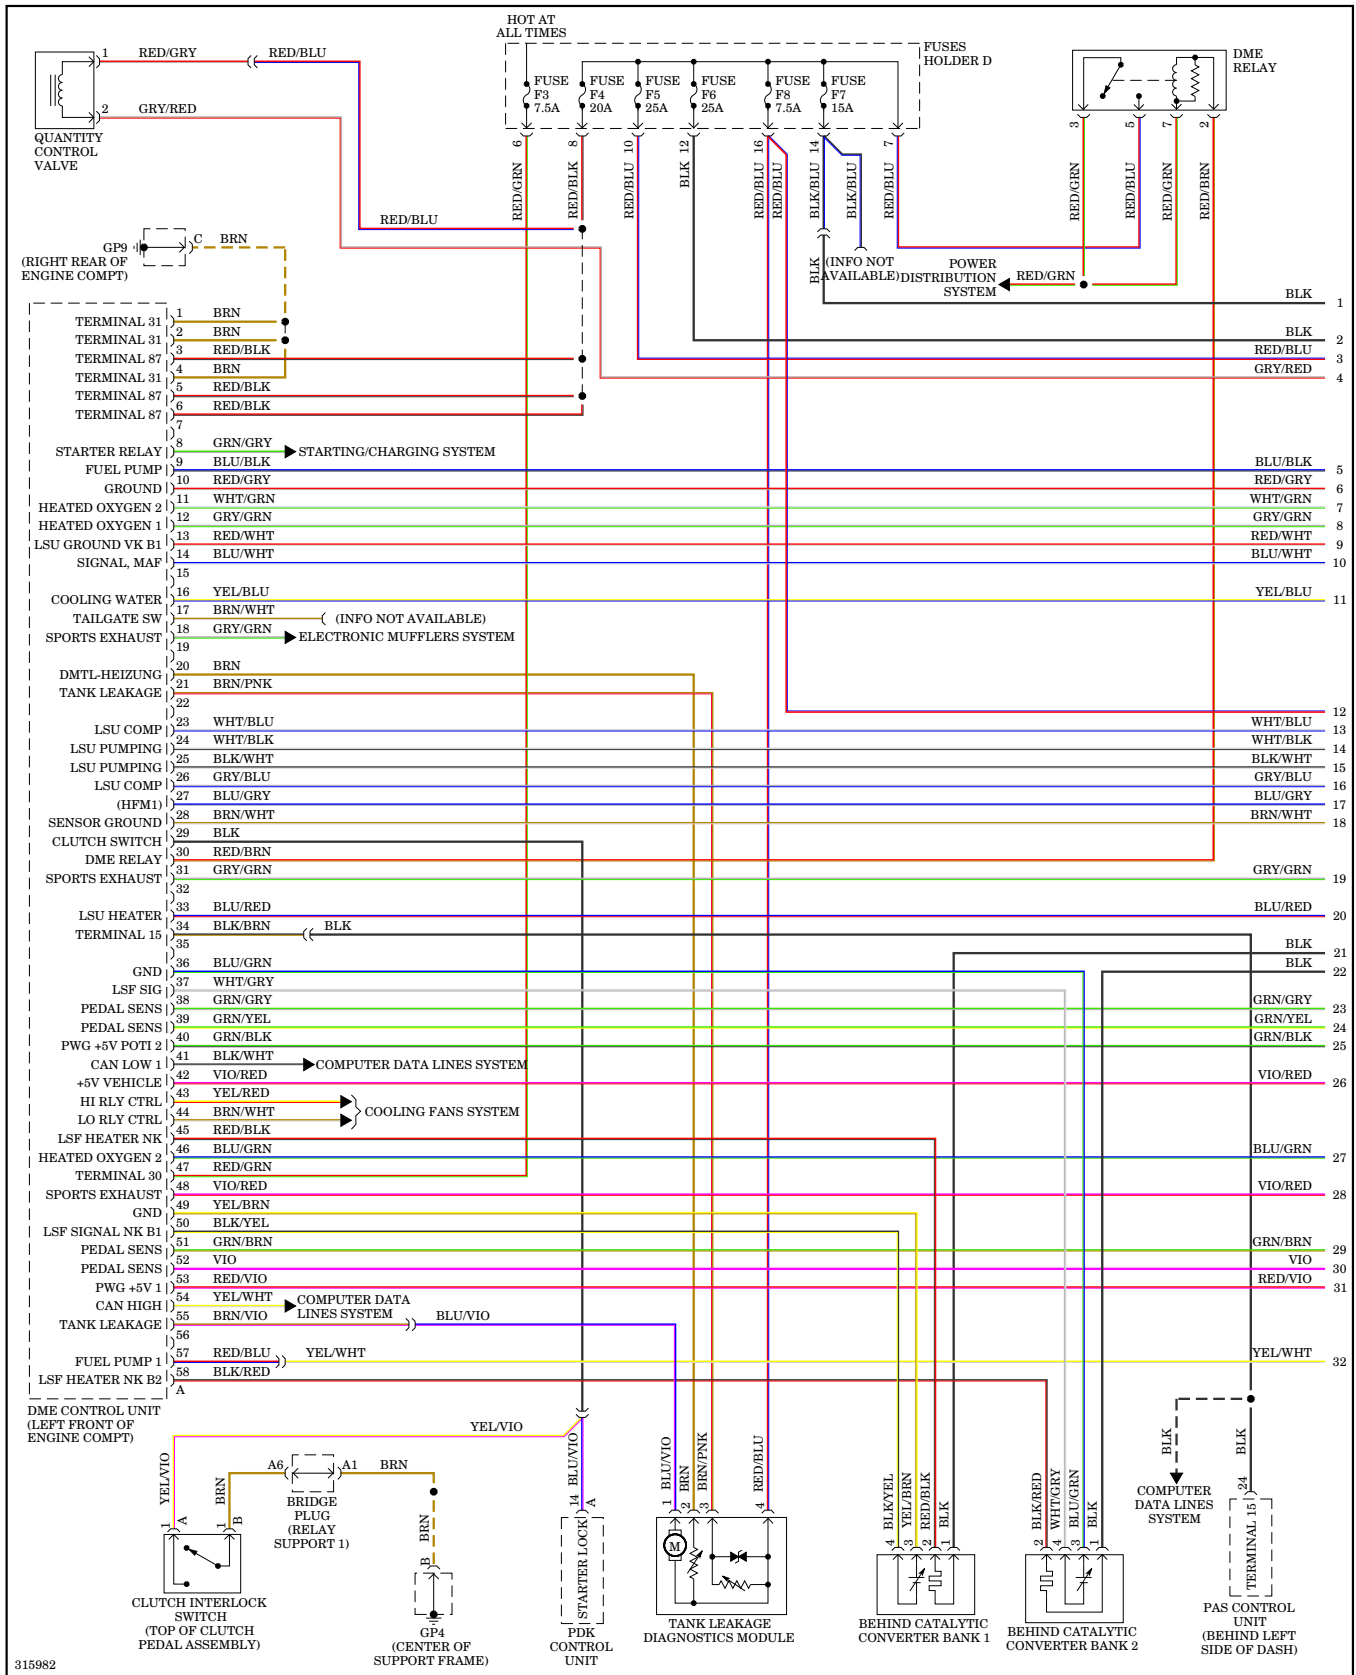

3.6L

315982