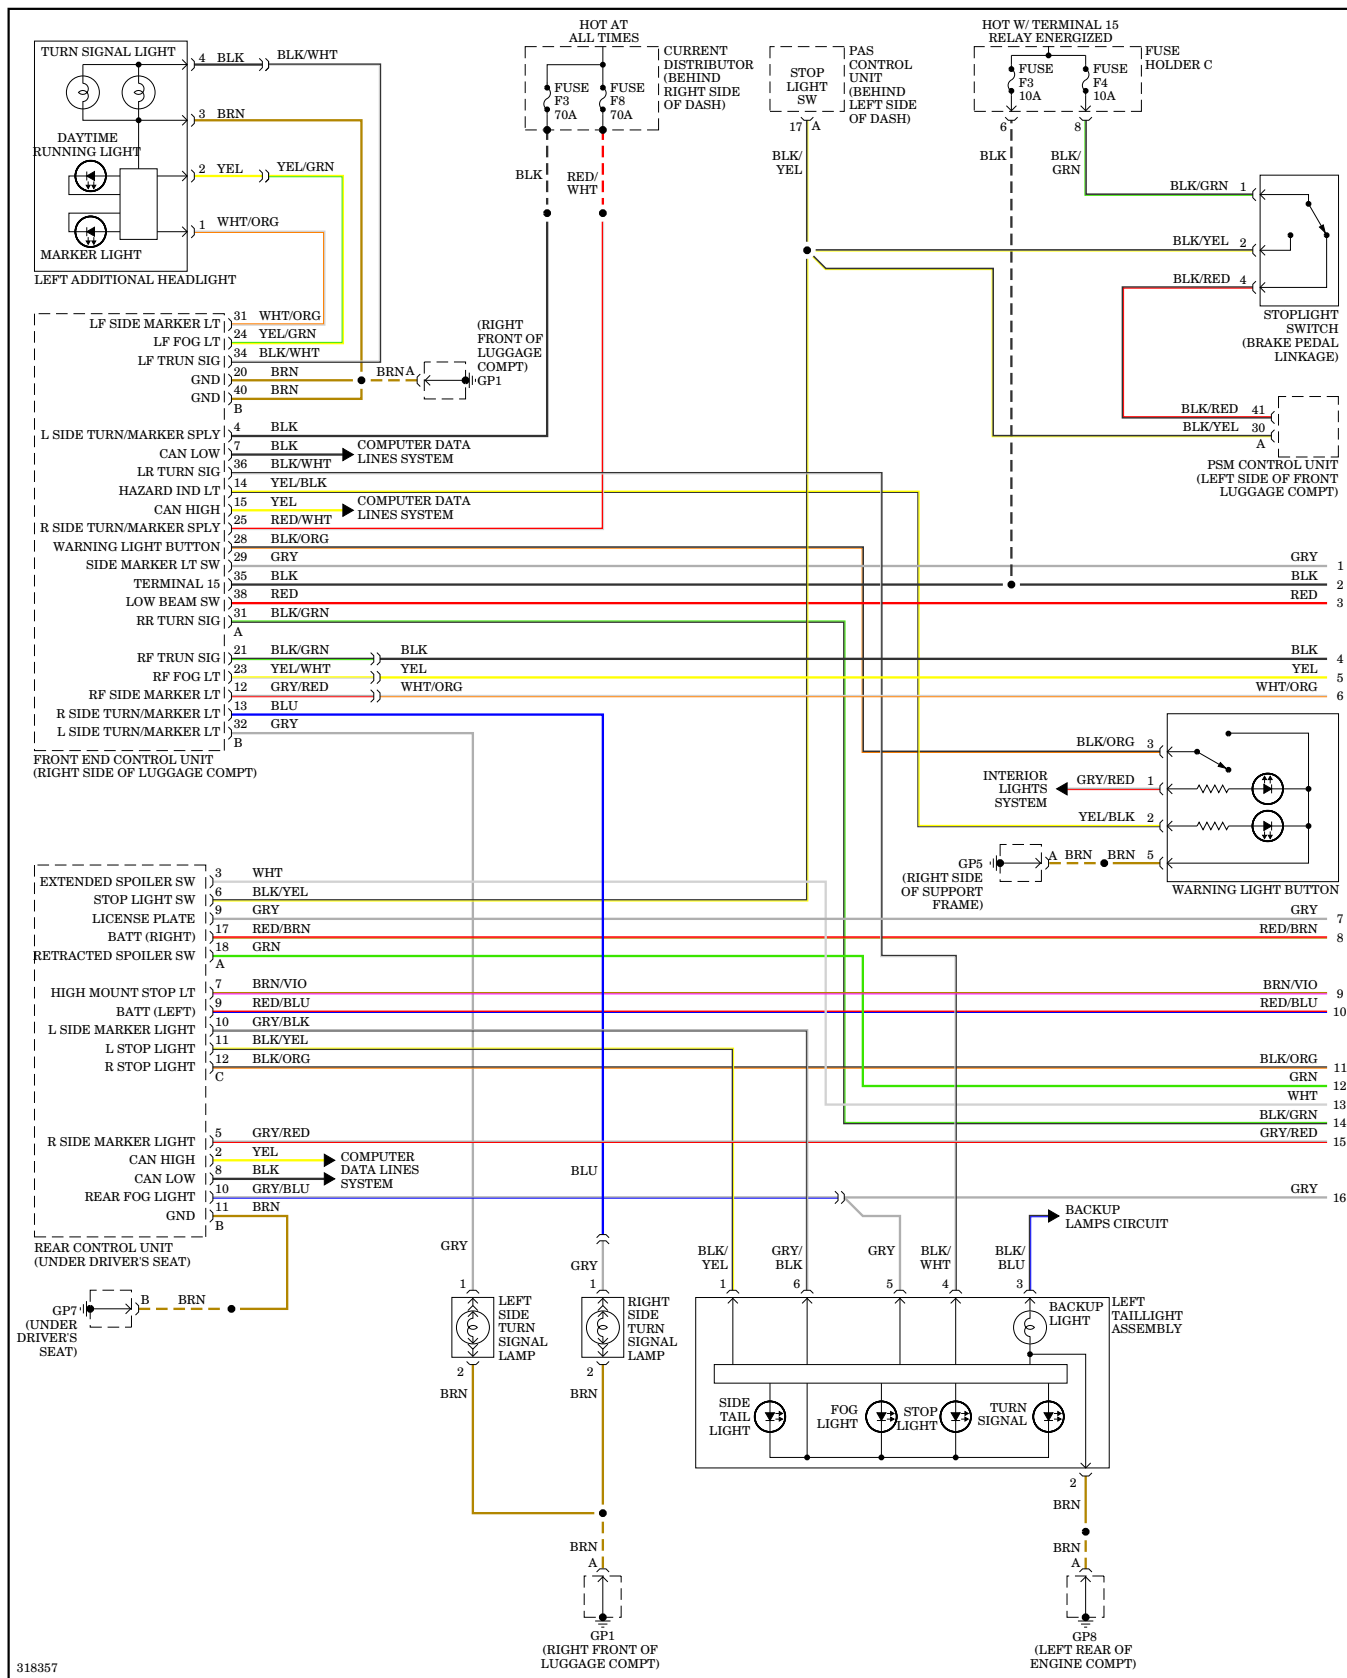

Backup Lamps Wiring Diagram for Porsche 911 Carrera S 2009