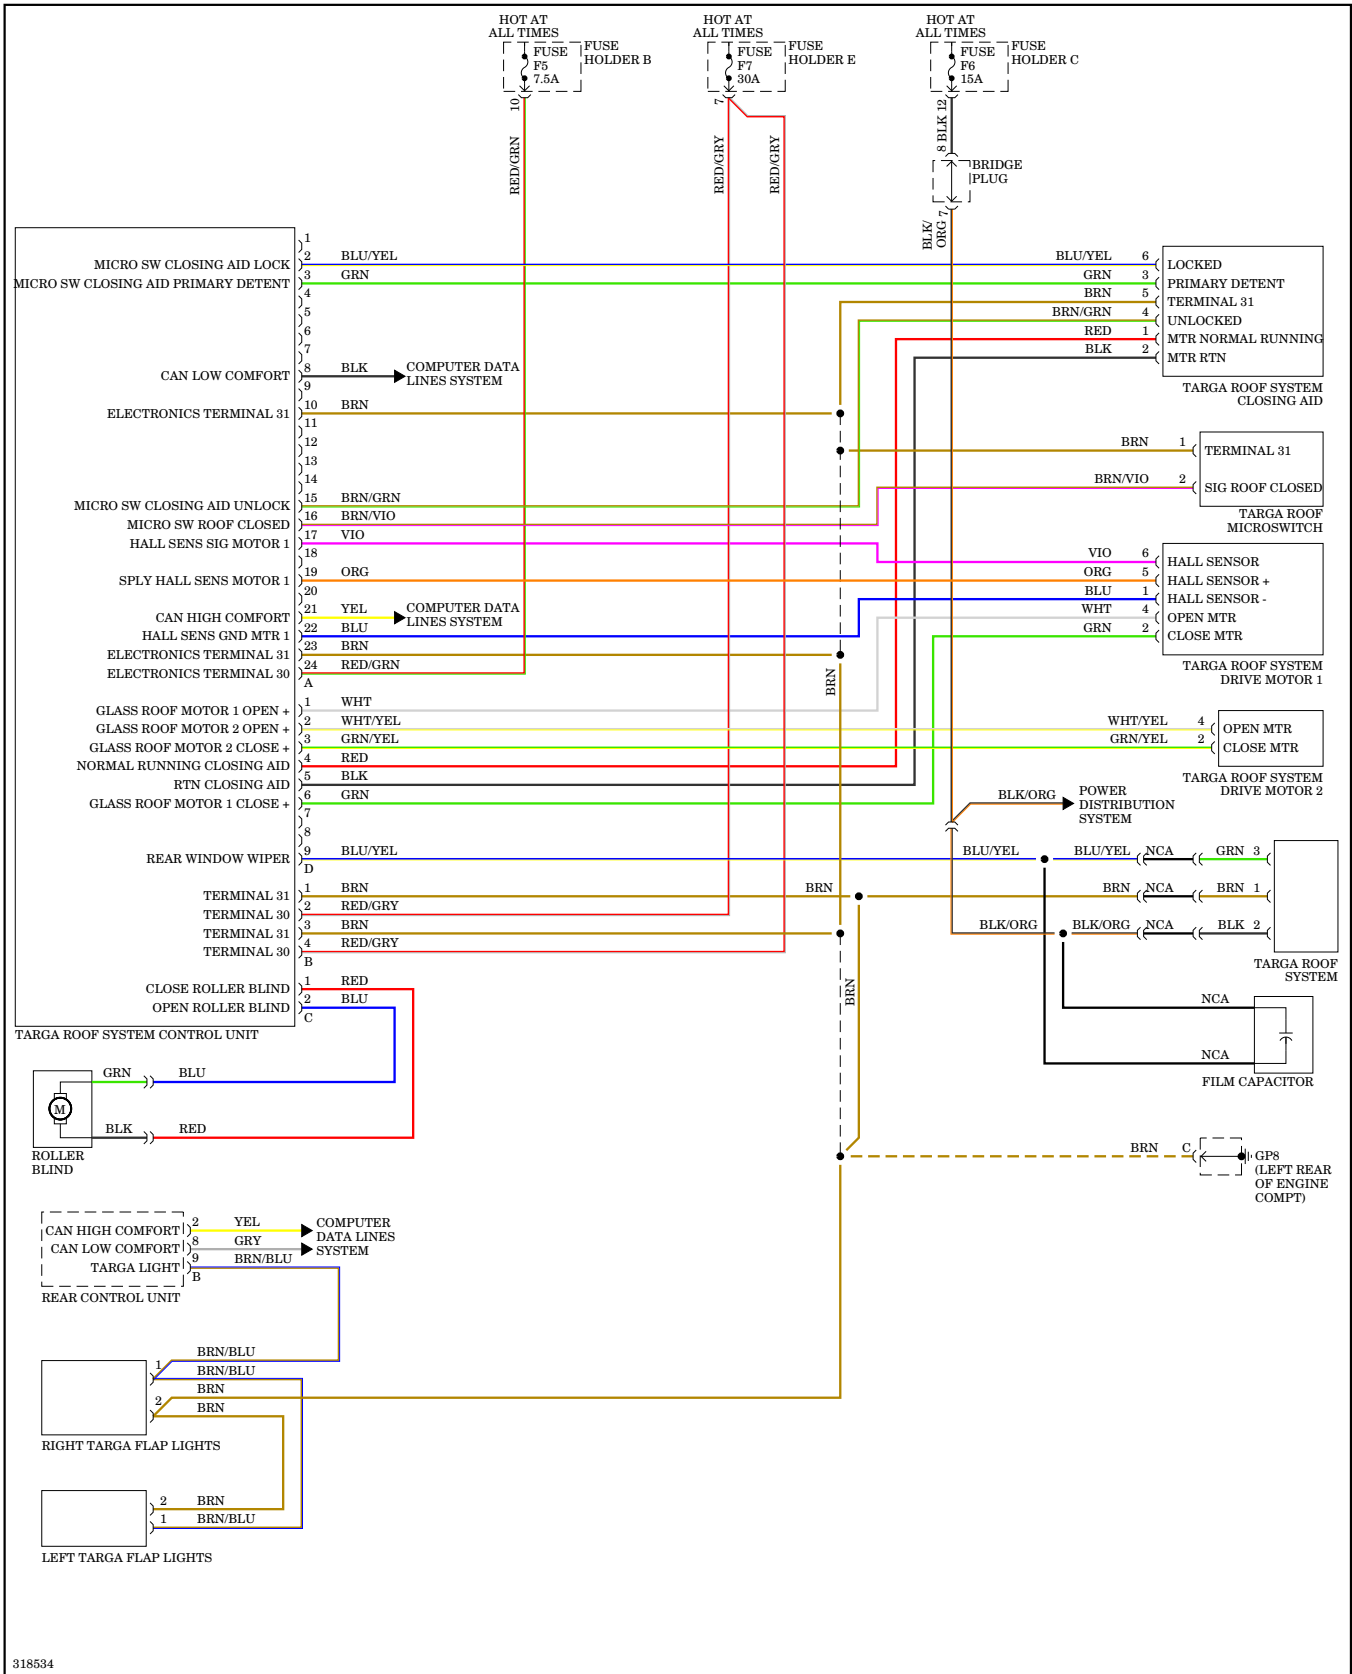

Passenger Power Seat Wiring Diagram for Porsche 911 Carrera S 2009

POWER TOP/SUNROOF

Convertible Top Wiring Diagram for Porsche 911 Carrera S 2009

Sunroof Wiring Diagram for Porsche 911 Carrera S 2009

318534