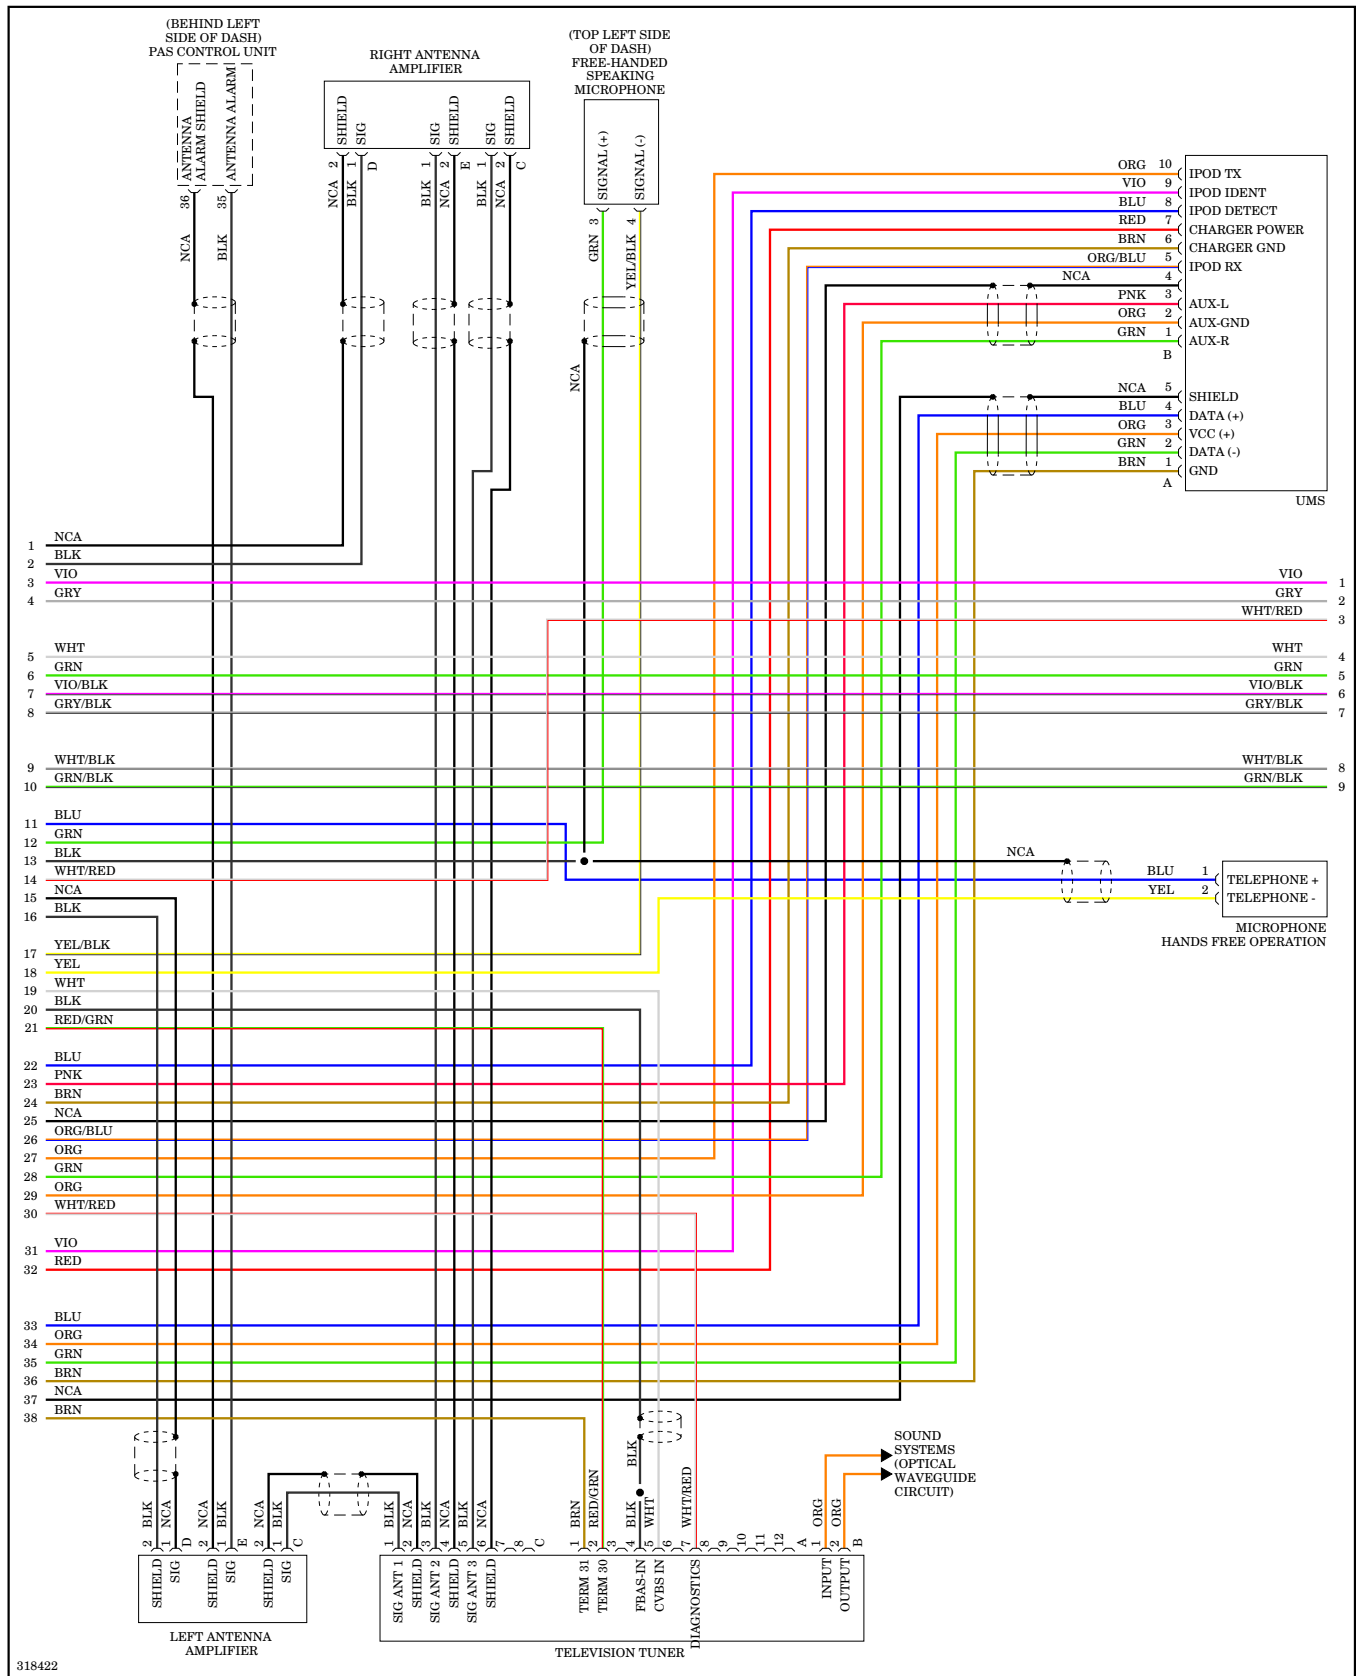

Navigation Wiring Diagram, without Bose (1 of 3) for Porsche 911 Carrera S 2009