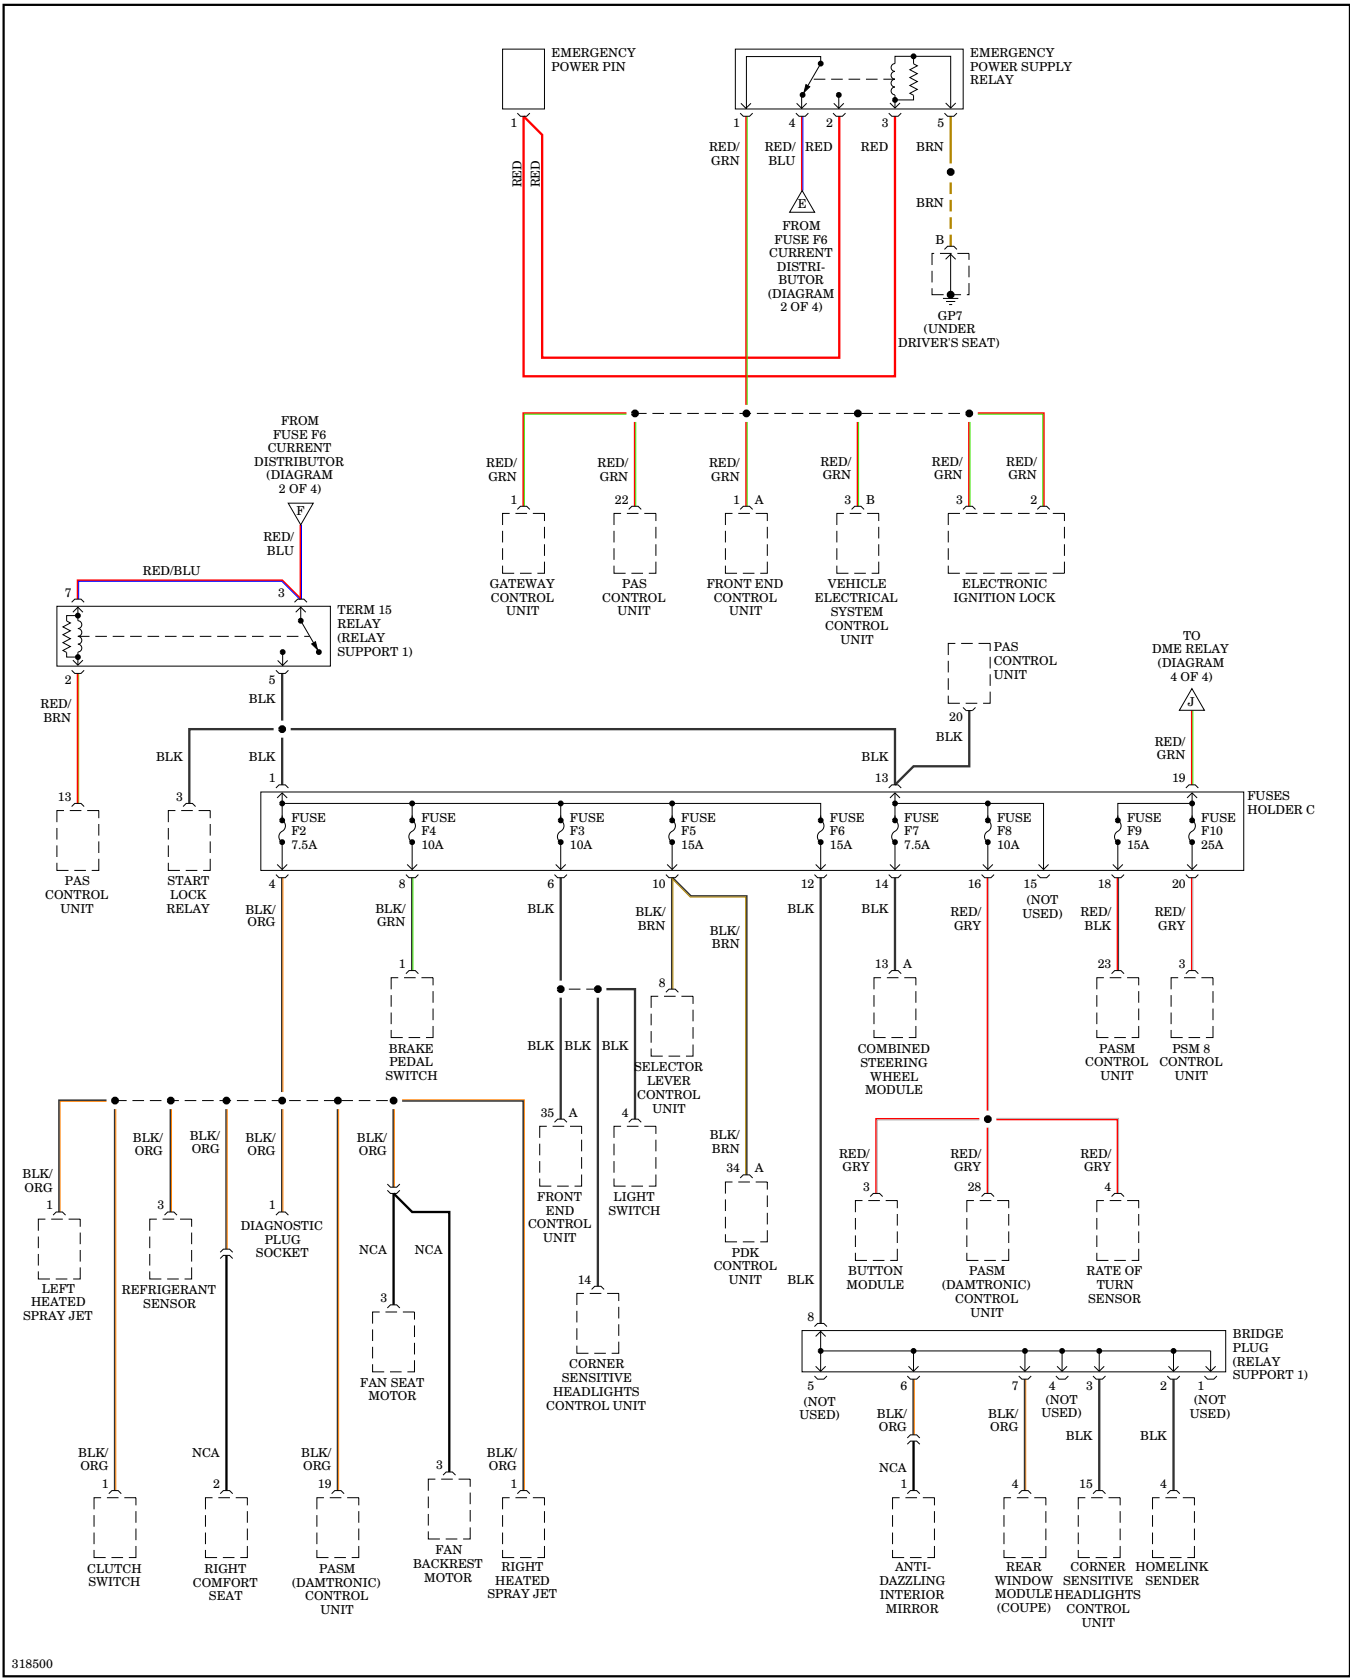

Parking Assistant Wiring Diagram for Porsche 911 Carrera S 2009

POWER DISTRIBUTION

318498

Power Distribution Wiring Diagram (1 of 4) for Porsche 911 Carrera S 2009

318499

Power Distribution Wiring Diagram (2 of 4) for Porsche 911 Carrera S 2009