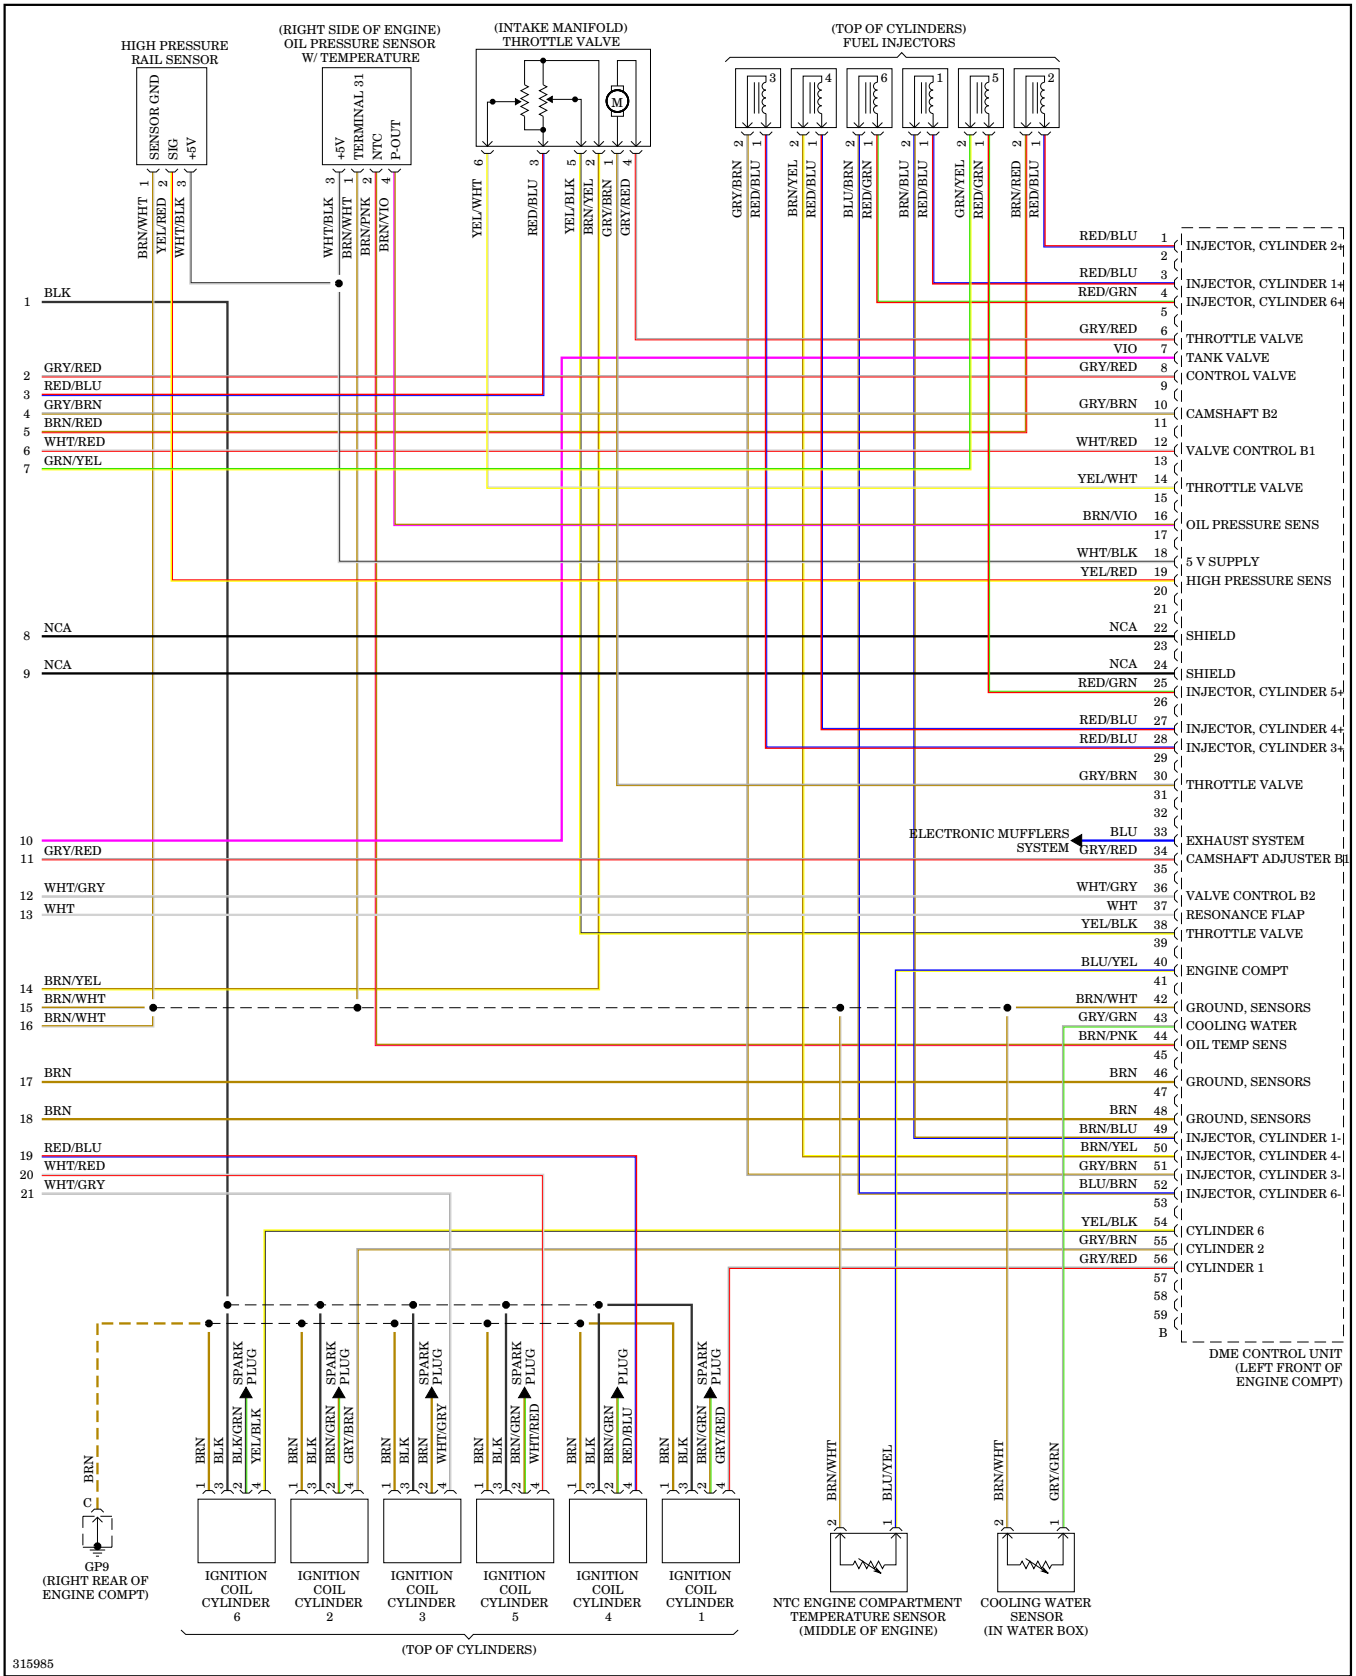

ENGINE PERFORMANCE

3.6L

315982

3.6L, Engine Performance Wiring Diagram (2 of 4) for Porsche 911 Carrera S 2009

3.6L, Engine Performance Wiring Diagram (3 of 4) for Porsche 911 Carrera S 2009

3.6L, Engine Performance Wiring Diagram (4 of 4) for Porsche 911 Carrera S 2009