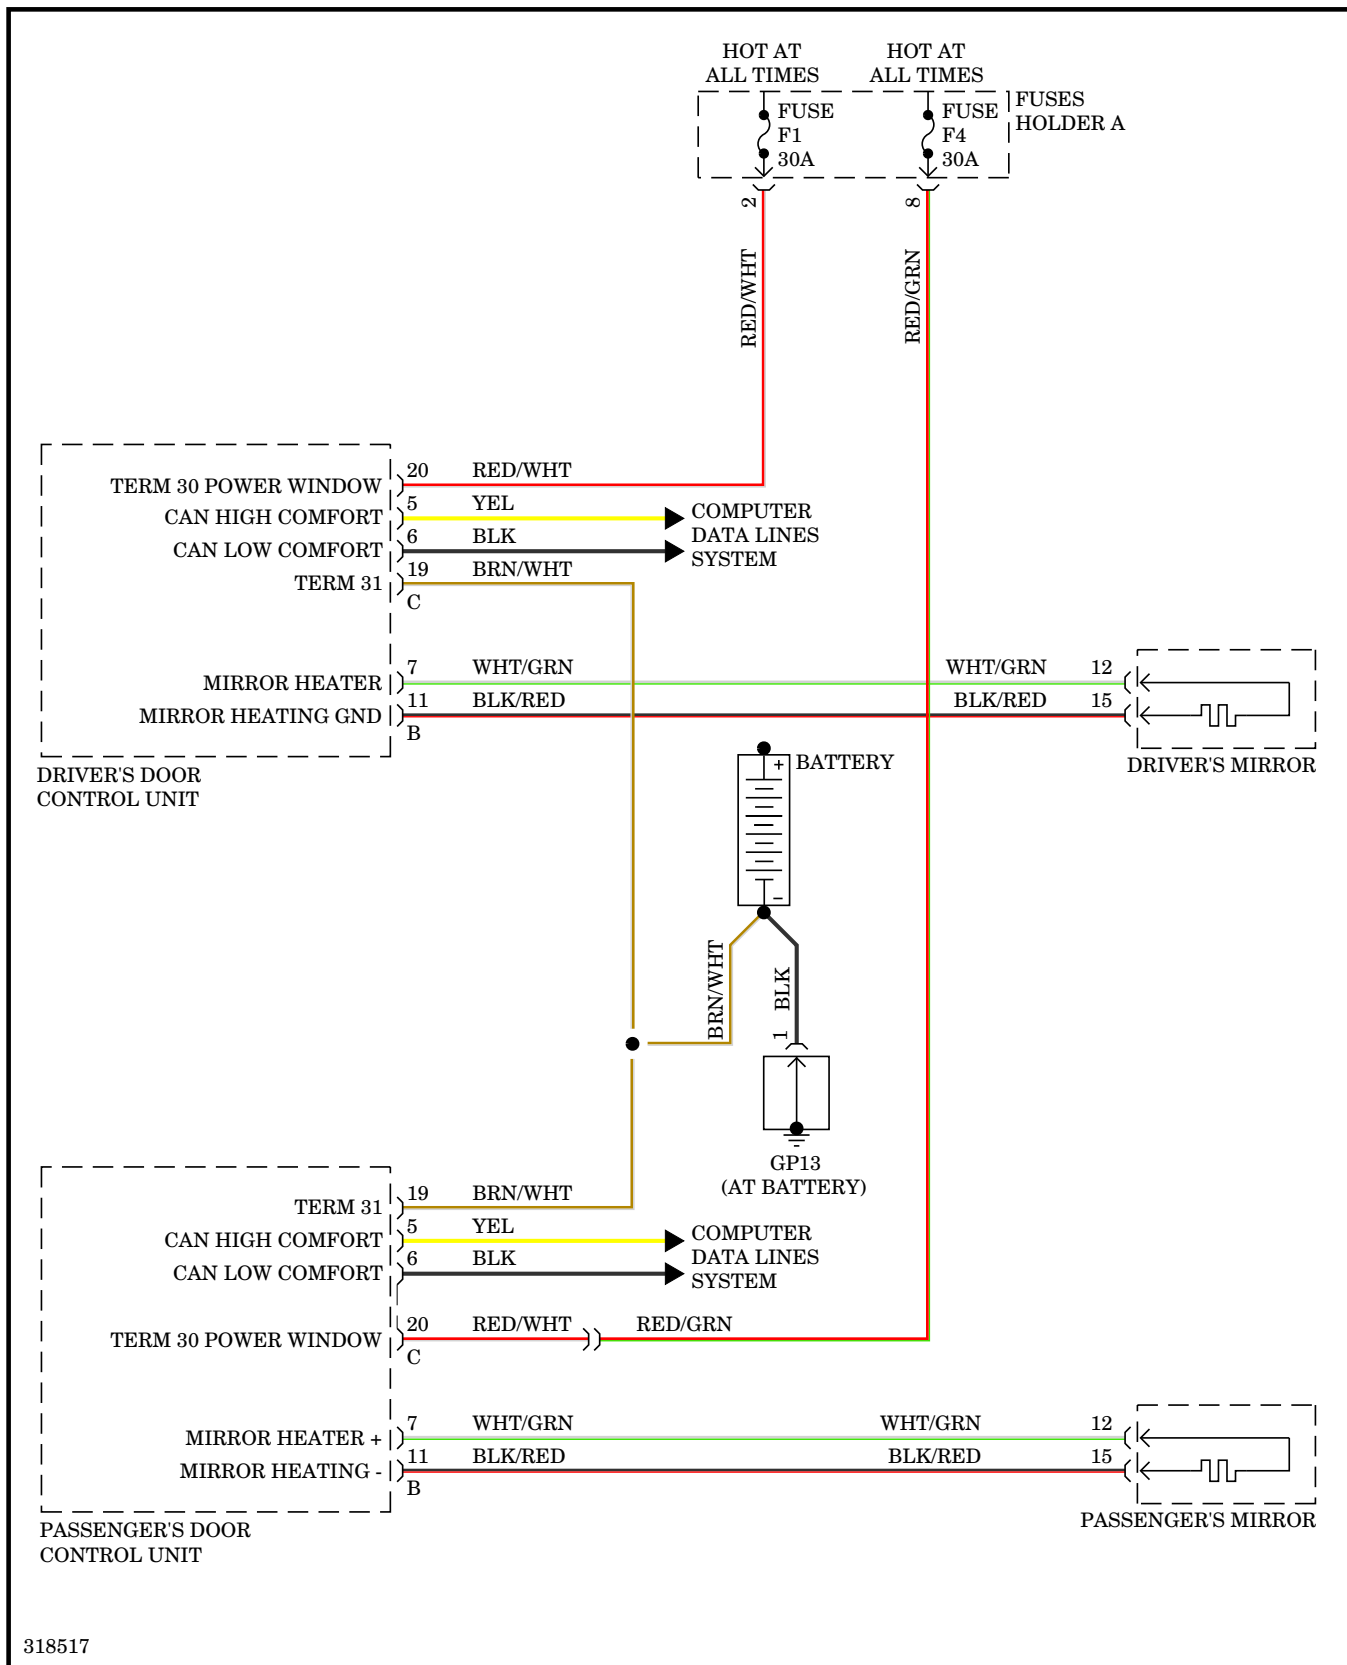

Defogger Wiring Diagram for Porsche 911 Carrera S 2009

318517

Heated Mirrors Wiring Diagram for Porsche 911 Carrera S 2009

ELECTRONIC SUSPENSION