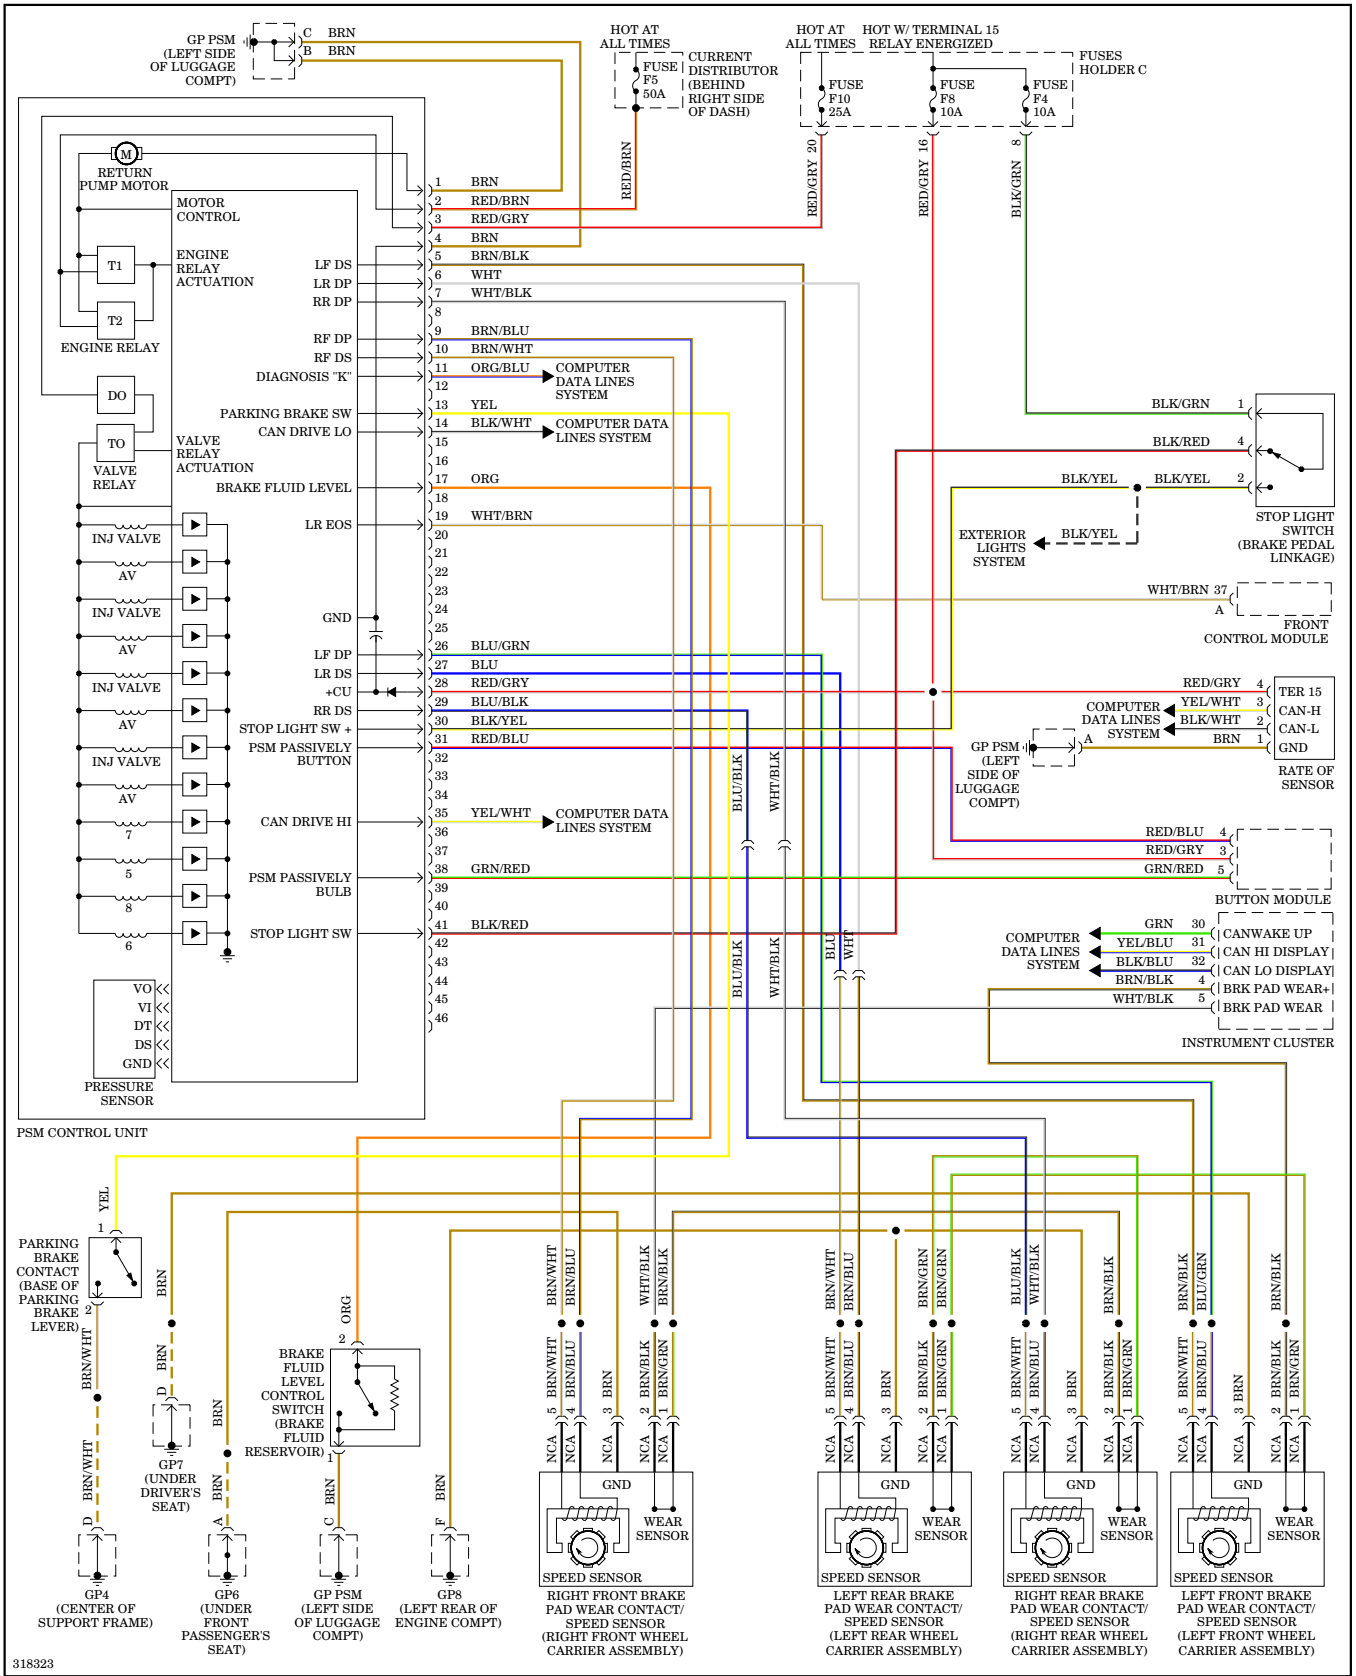

ACTIVE BODYWORKS

AIR CONDITIONING

Automatic A/C Wiring Diagram (2 of 2) for Porsche 911 Carrera S 2009

ANTI-LOCK BRAKES

Anti-lock Brakes Wiring Diagram for Porsche 911 Carrera S 2009

ANTI-THEFT

Anti-theft Wiring Diagram for Porsche 911 Carrera S 2009