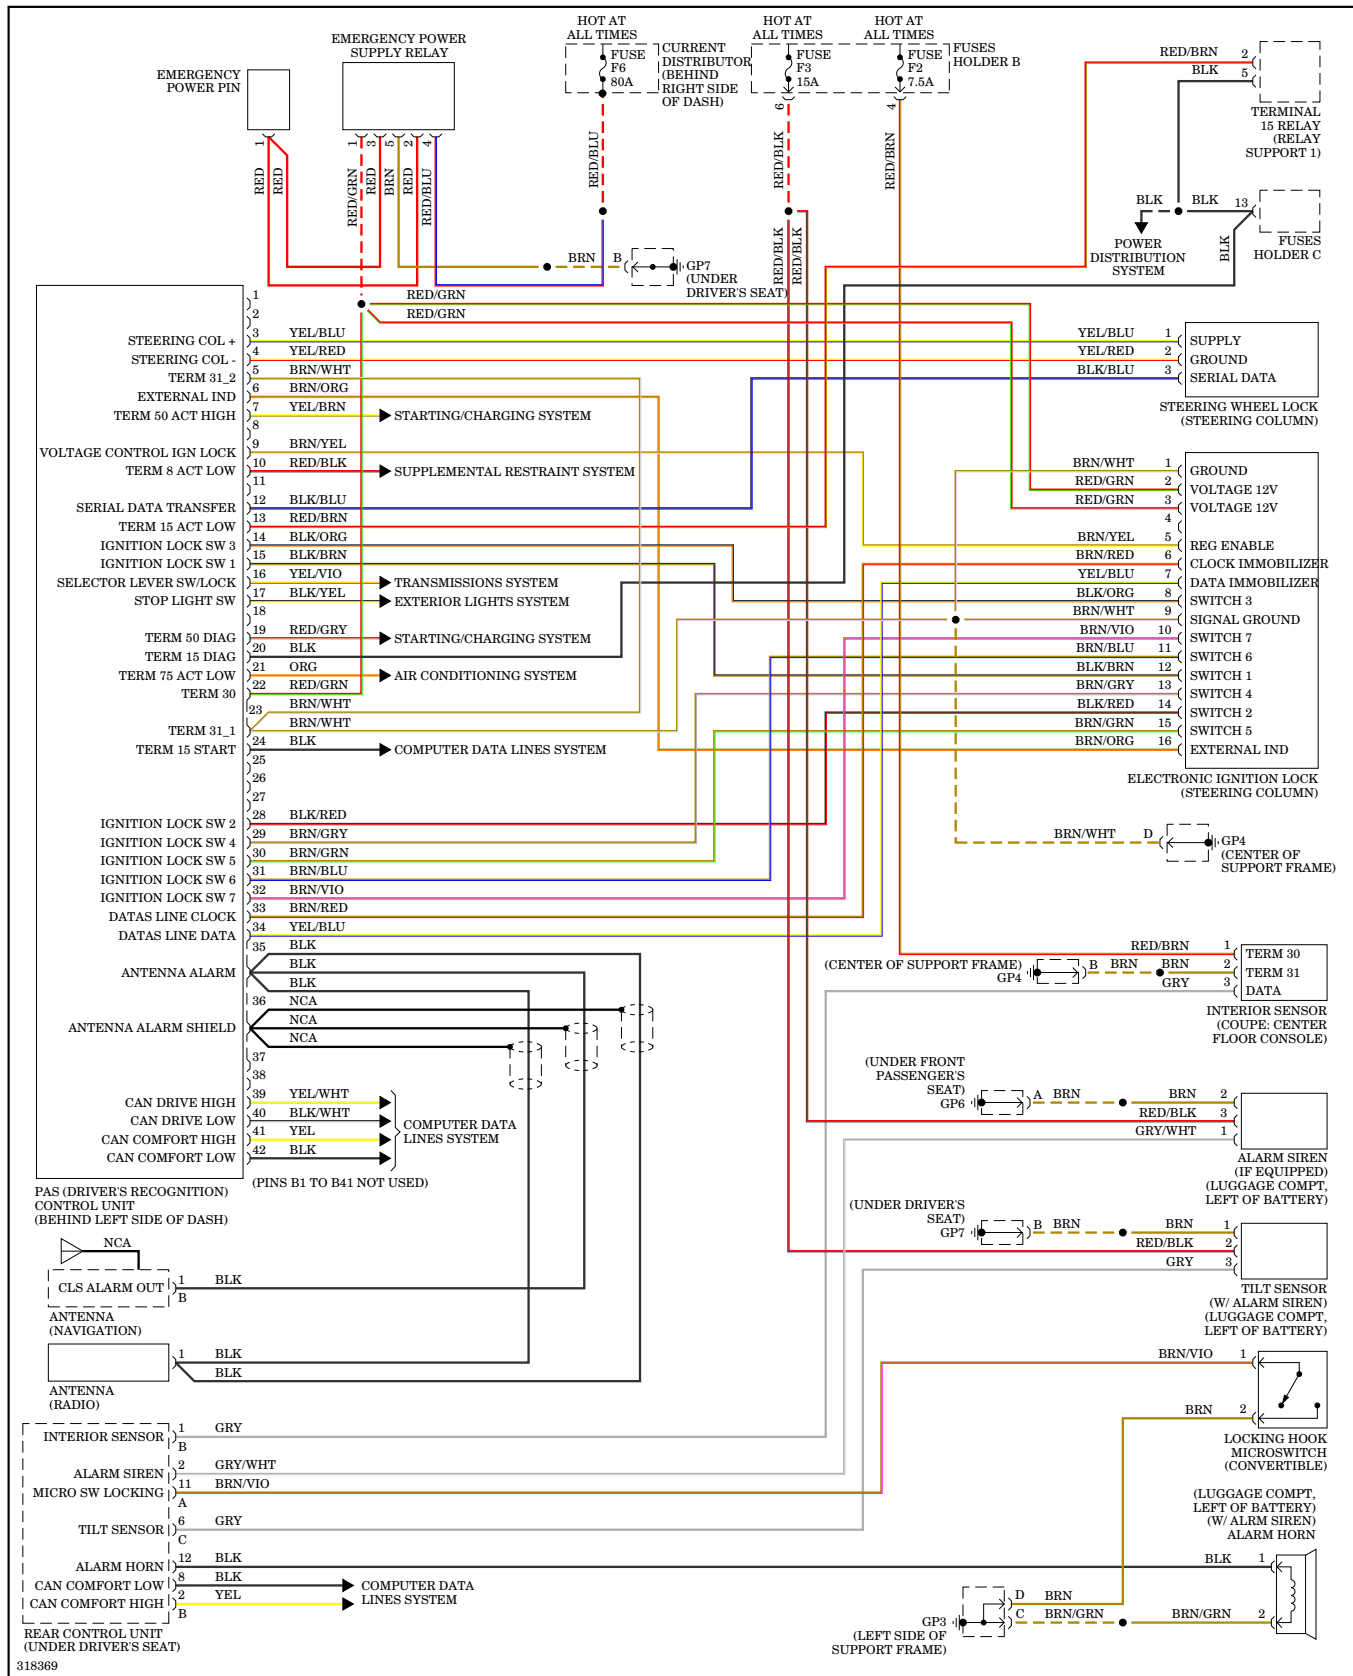

ACTIVE BODYWORKS

AIR CONDITIONING

Automatic A/C Wiring Diagram (2 of 2) for Porsche 911 Carrera S 2009

ANTI-LOCK BRAKES

Anti-lock Brakes Wiring Diagram for Porsche 911 Carrera S 2009

ANTI-THEFT

Anti-theft Wiring Diagram for Porsche 911 Carrera S 2009