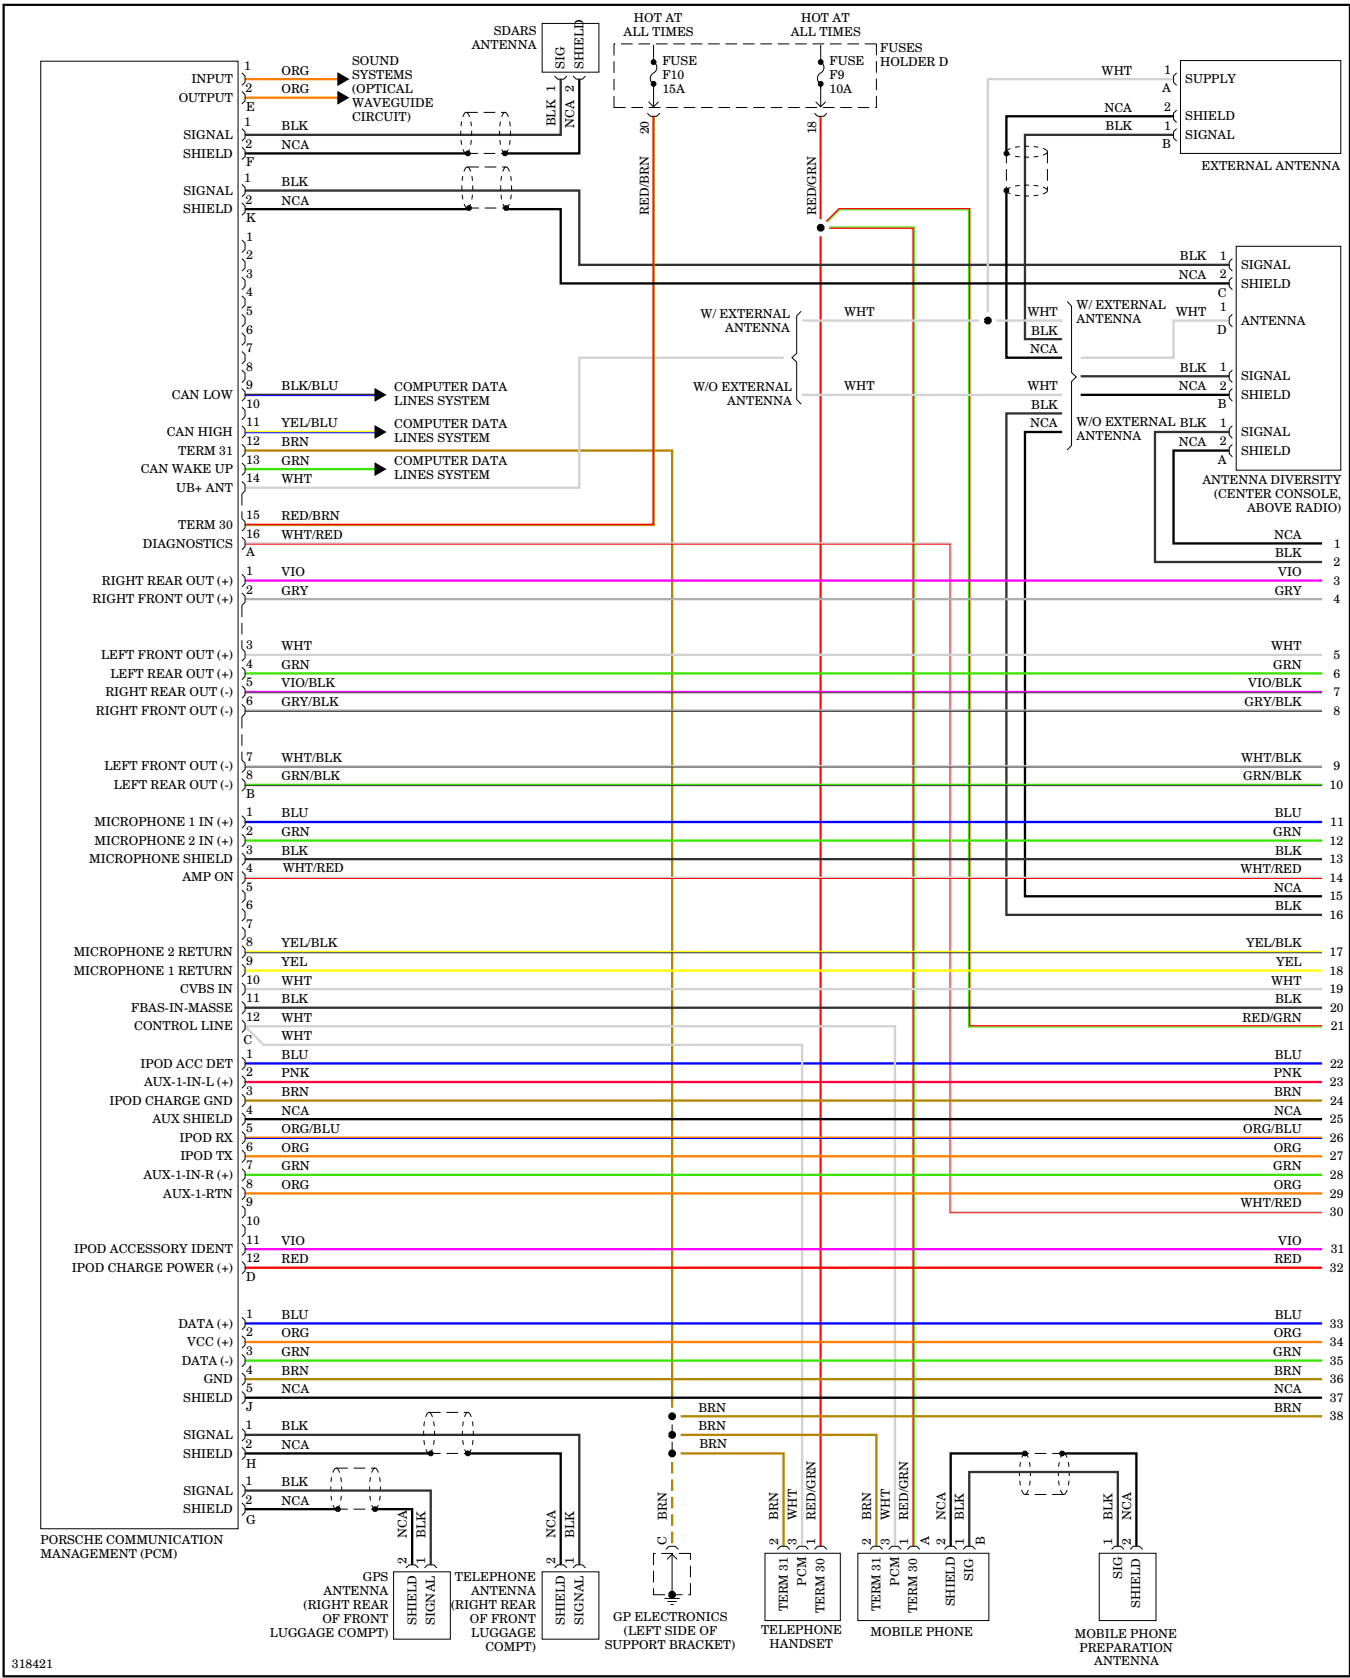

Targa Roof Wiring Diagram for Porsche 911 Carrera S 2009

POWER WINDOWS

Power Windows Wiring Diagram for Porsche 911 Carrera S 2009

RADIO

Base Radio Wiring Diagram for Porsche 911 Carrera S 2009

Premium Radio Wiring Diagram, with Bose (3 of 3) for Porsche 911 Carrera S 2009