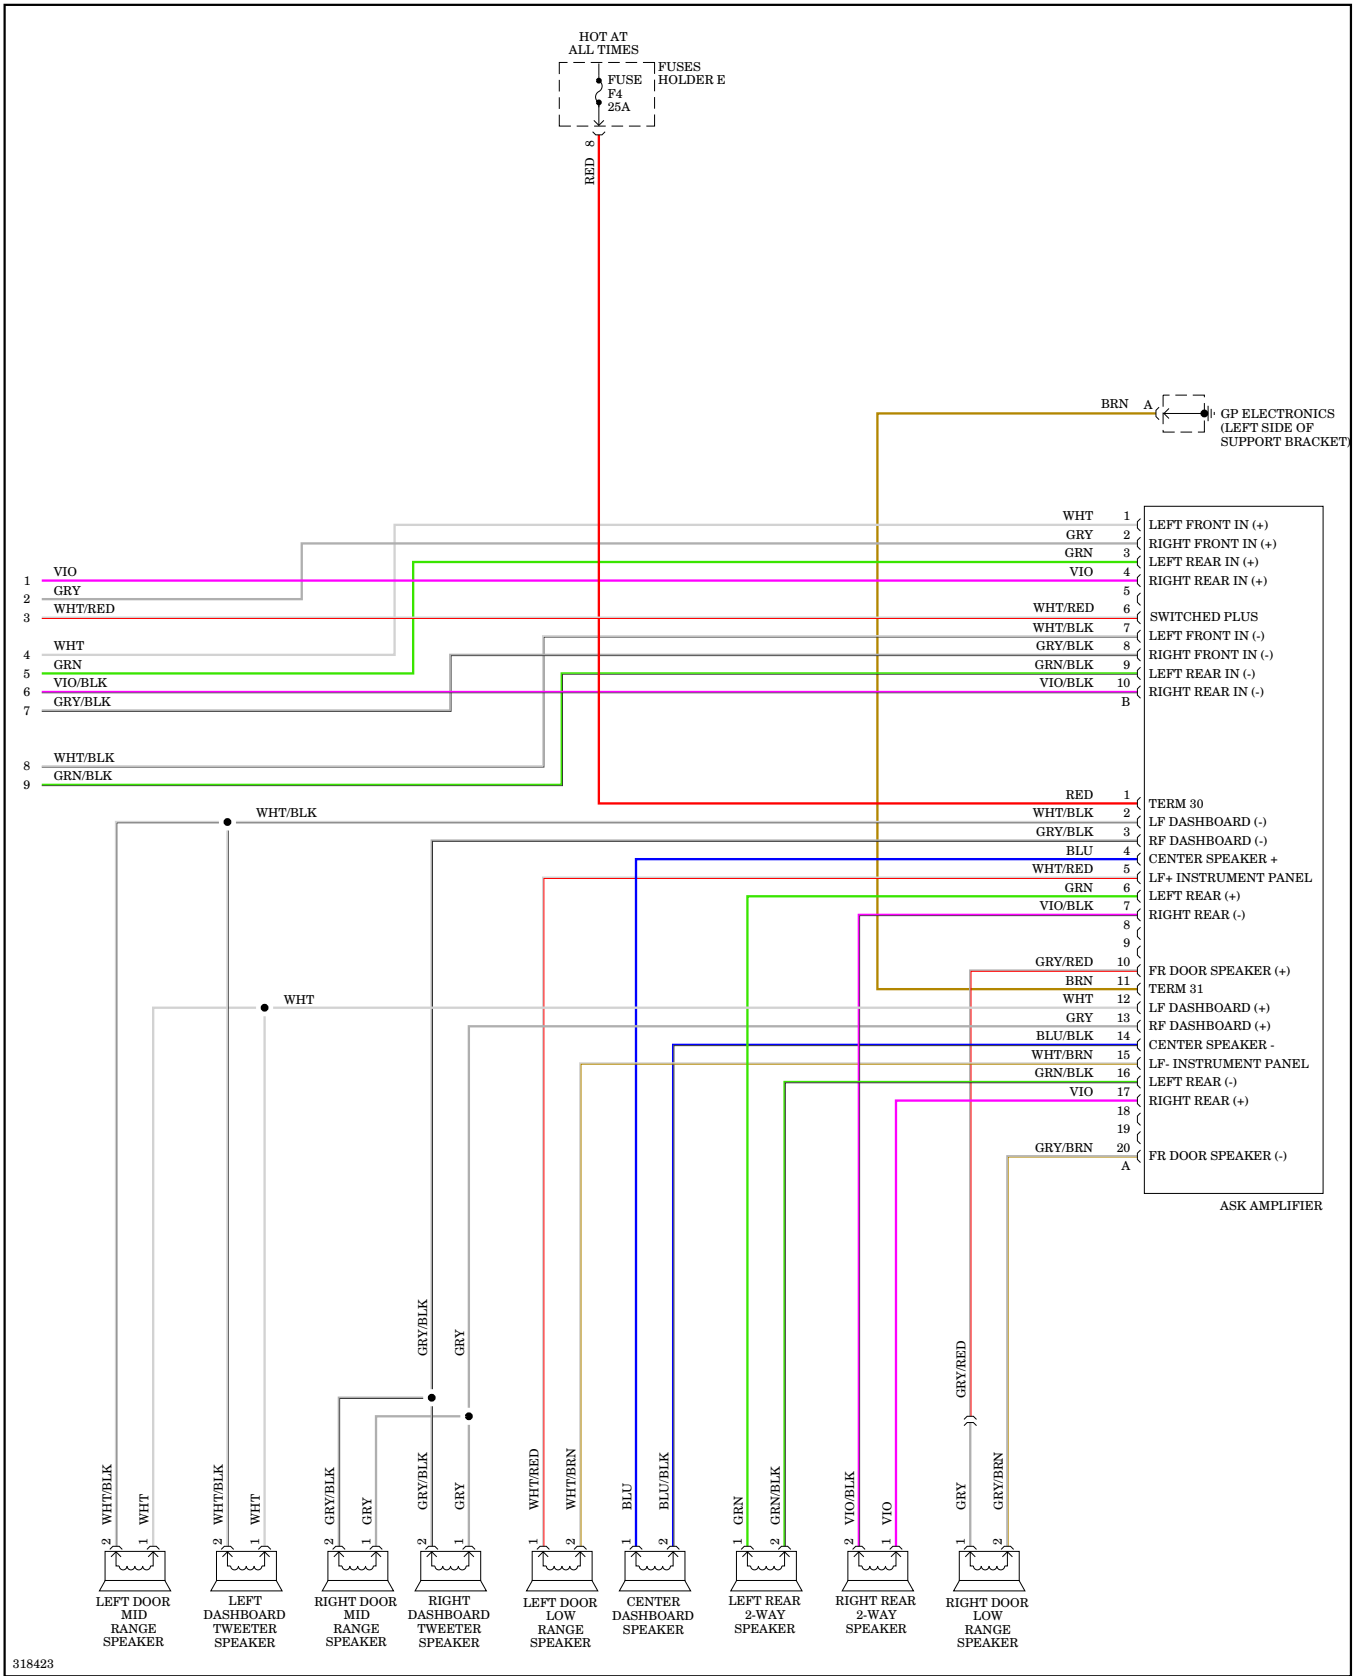

Premium Radio Wiring Diagram, without Bose (3 of 3) for Porsche 911 Carrera S 2009

SHIFT INTERLOCK