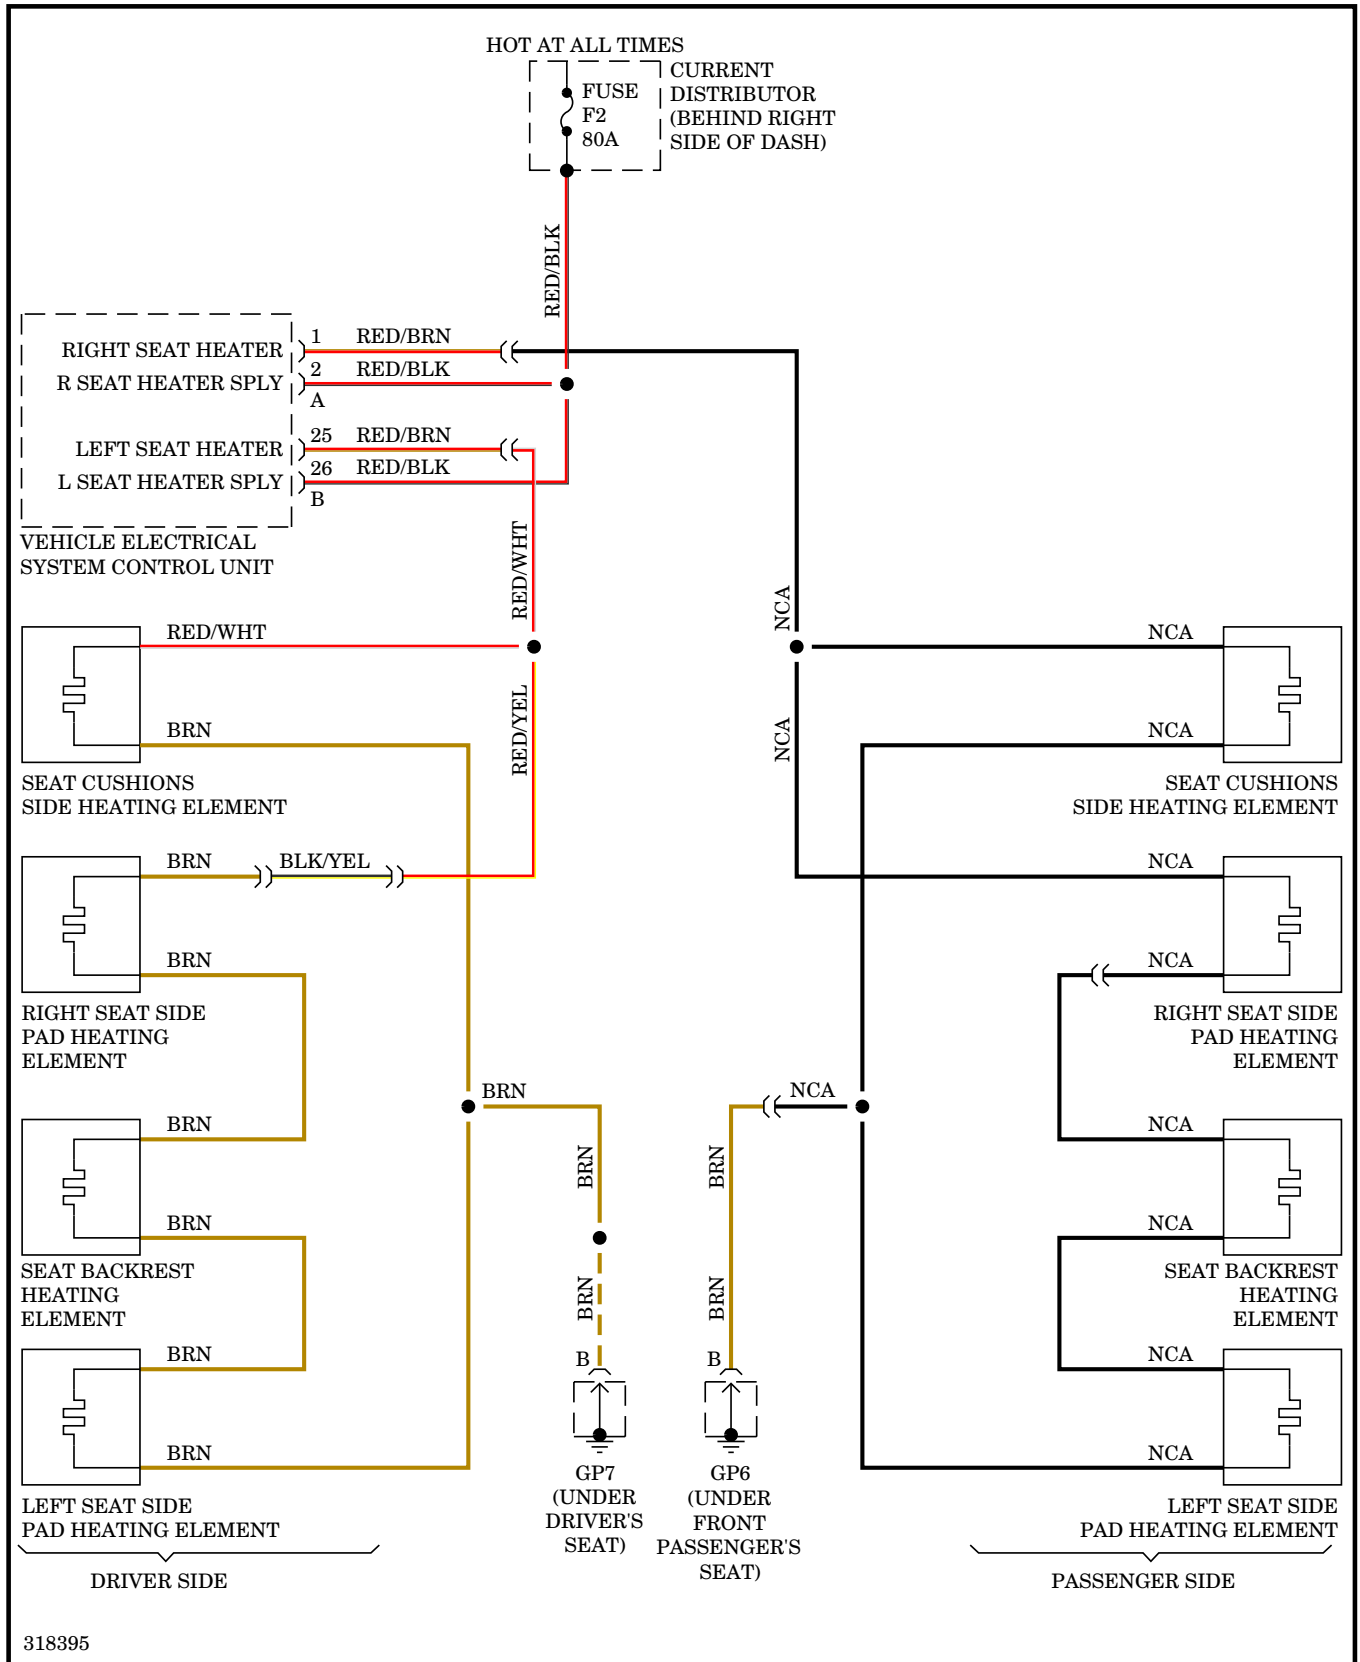

POWER SEATS

Driver Power Seat Wiring Diagram, Base for Porsche 911 Carrera S 2009

Driver Power Seat Wiring Diagram, Except Base for Porsche 911 Carrera S 2009

Heated Seats Wiring Diagram for Porsche 911 Carrera S 2009