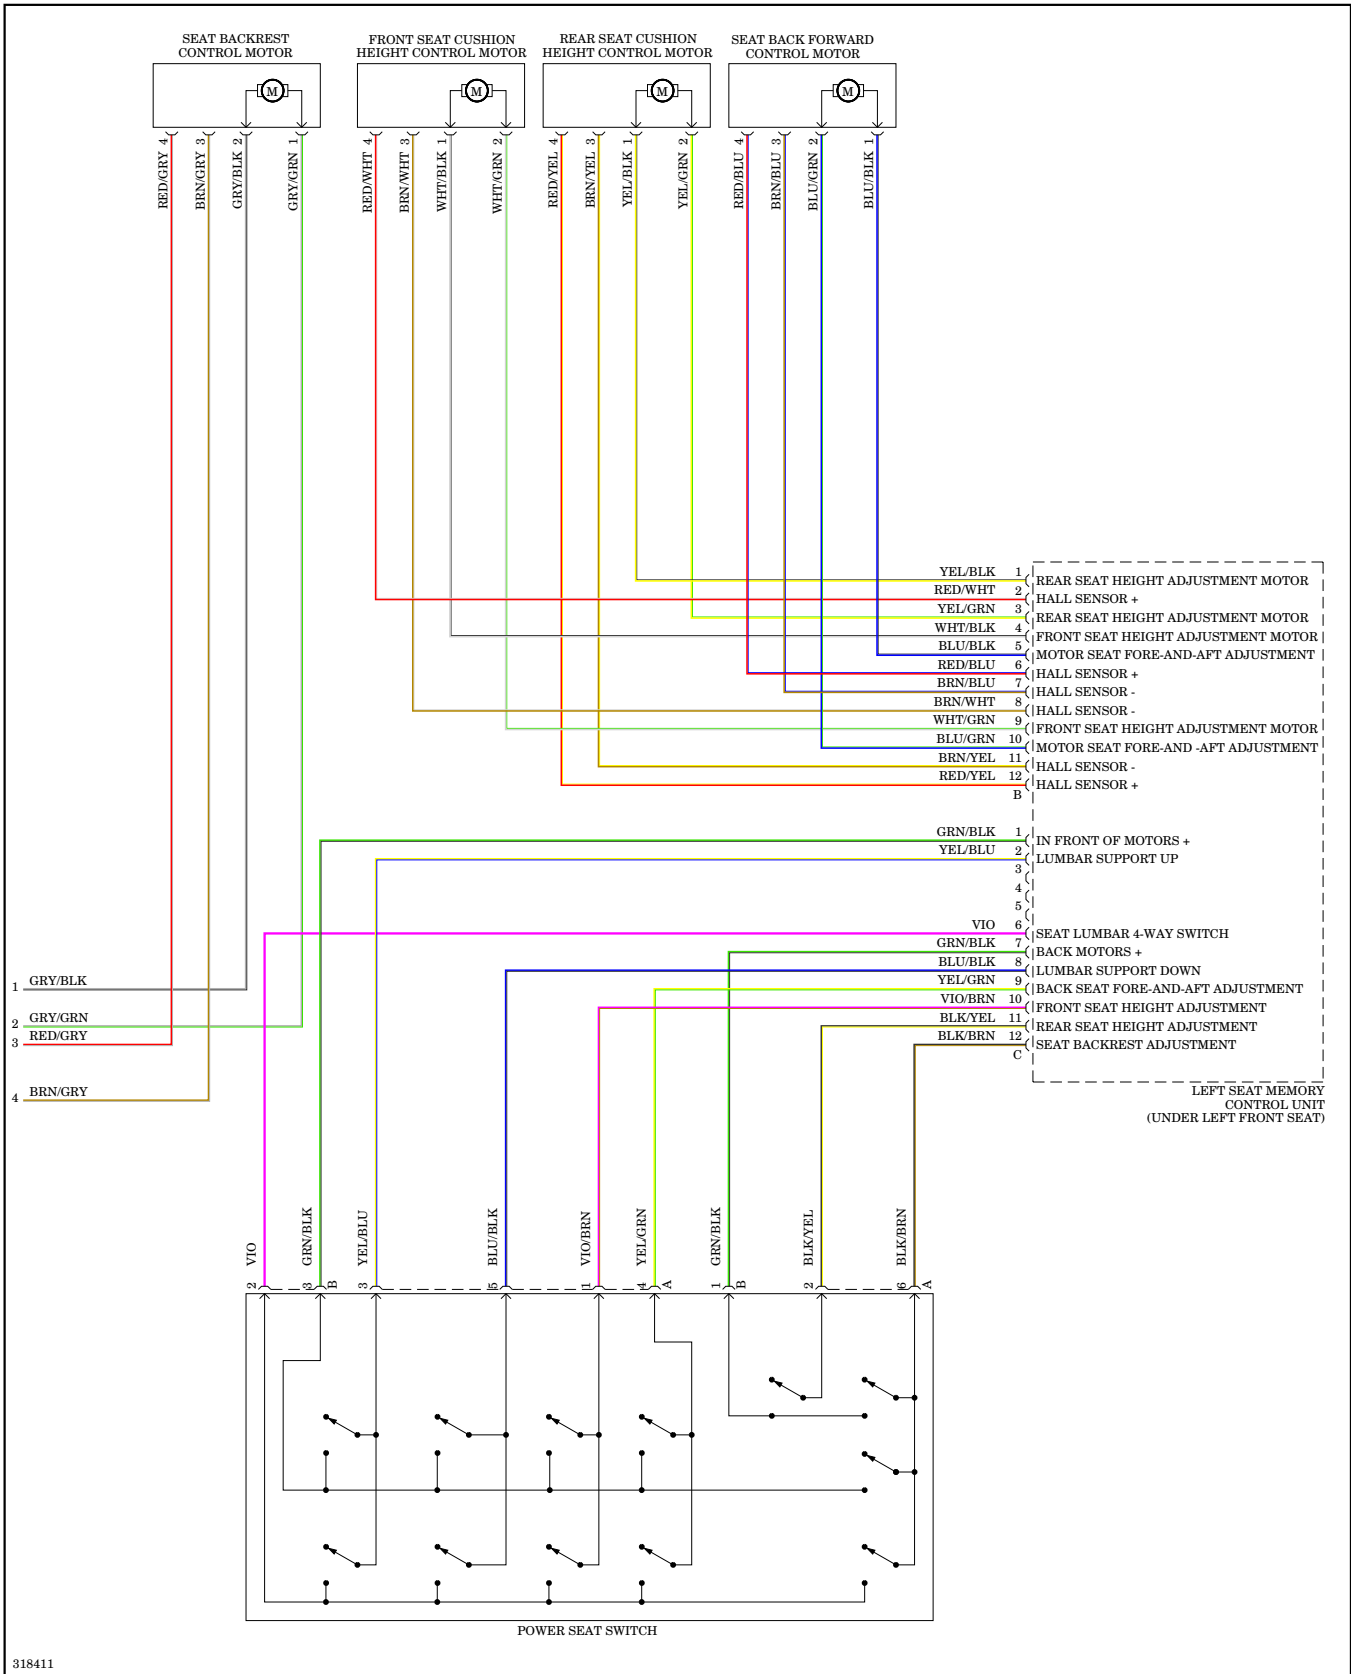

INTERIOR LIGHTS

Interior Lights Wiring Diagram (1 of 2) for Porsche 911 Carrera S 2009

Interior Lights Wiring Diagram (2 of 2) for Porsche 911 Carrera S 2009

MEMORY SYSTEMS

Driver's Memory Seat Wiring Diagram (1 of 2) for Porsche 911 Carrera S 2009