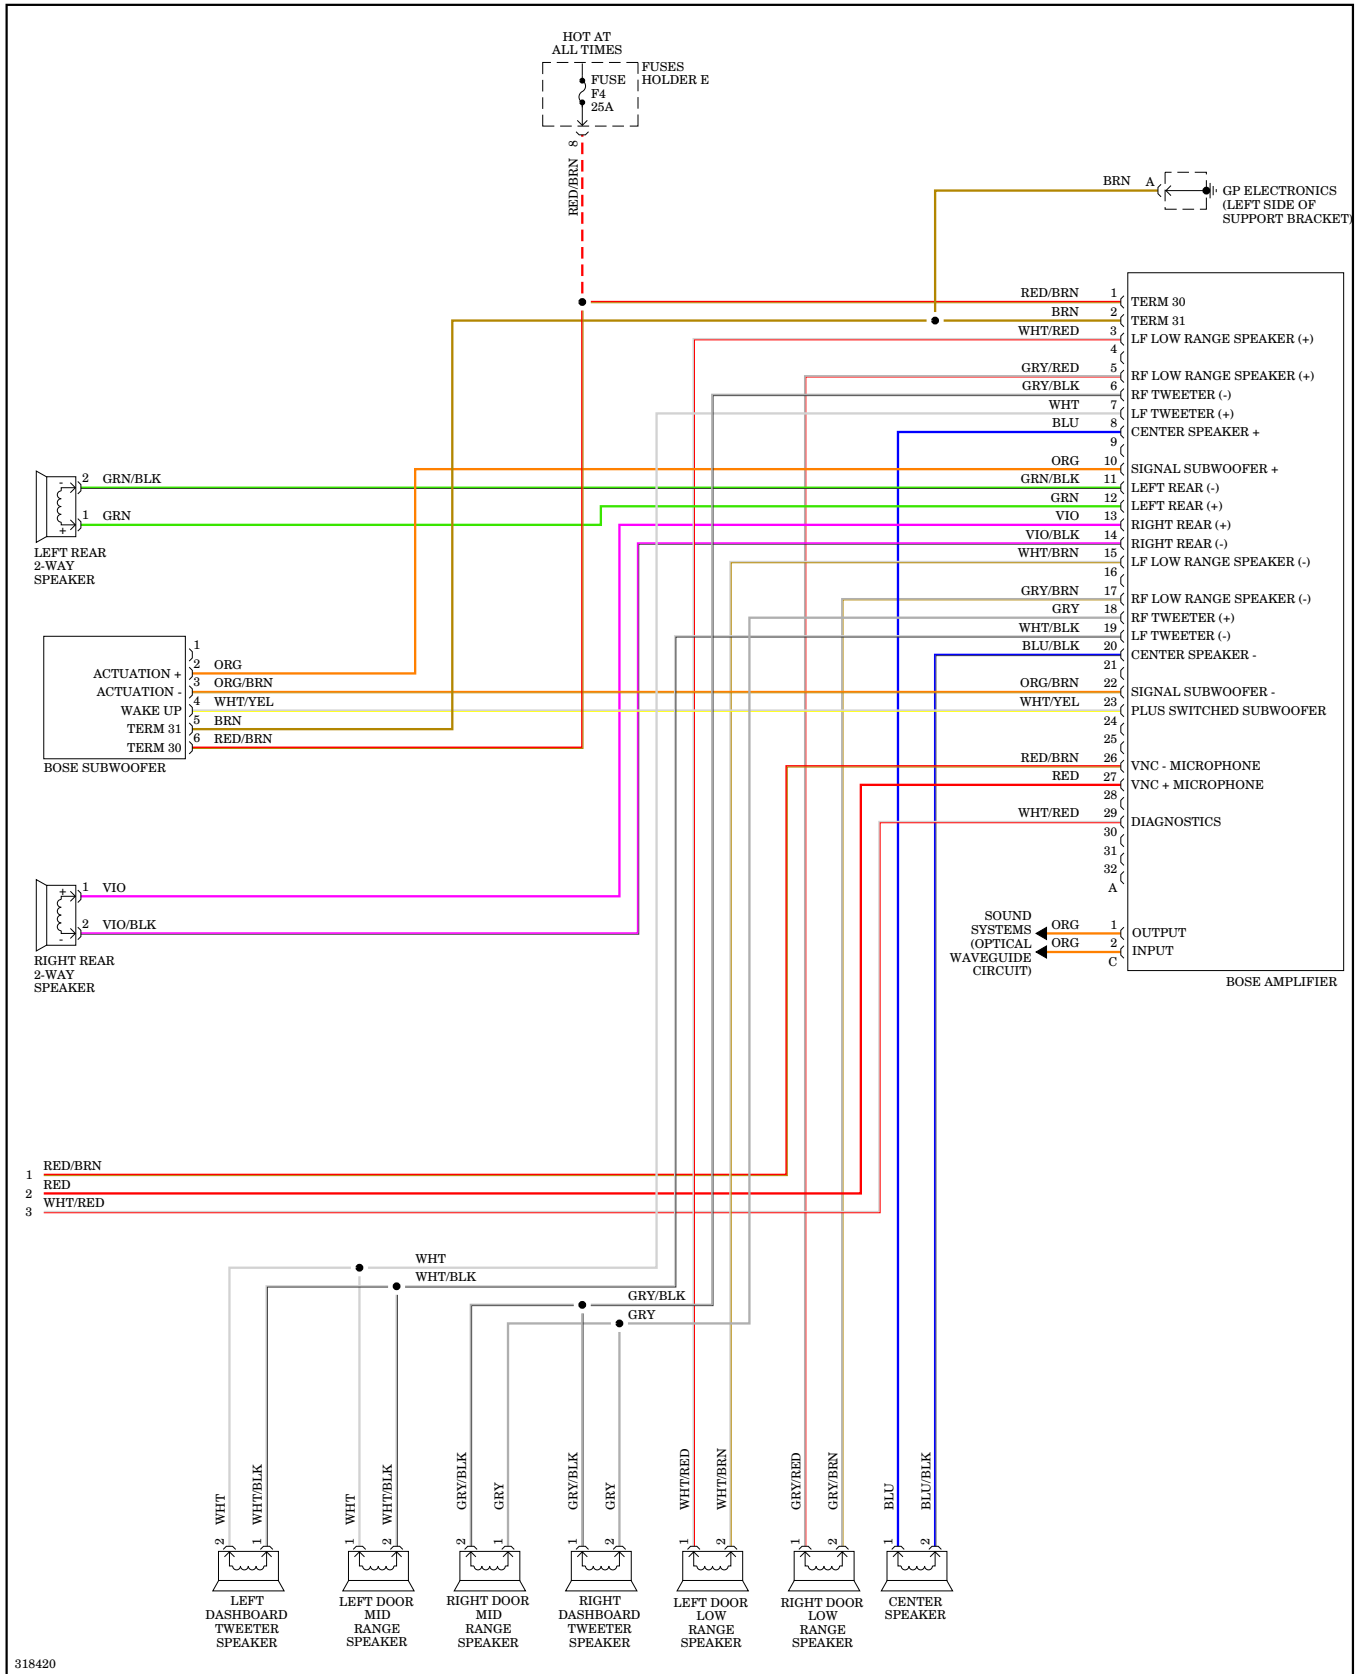

Navigation Wiring Diagram, with Bose (2 of 3) for Porsche 911 Carrera S 2009