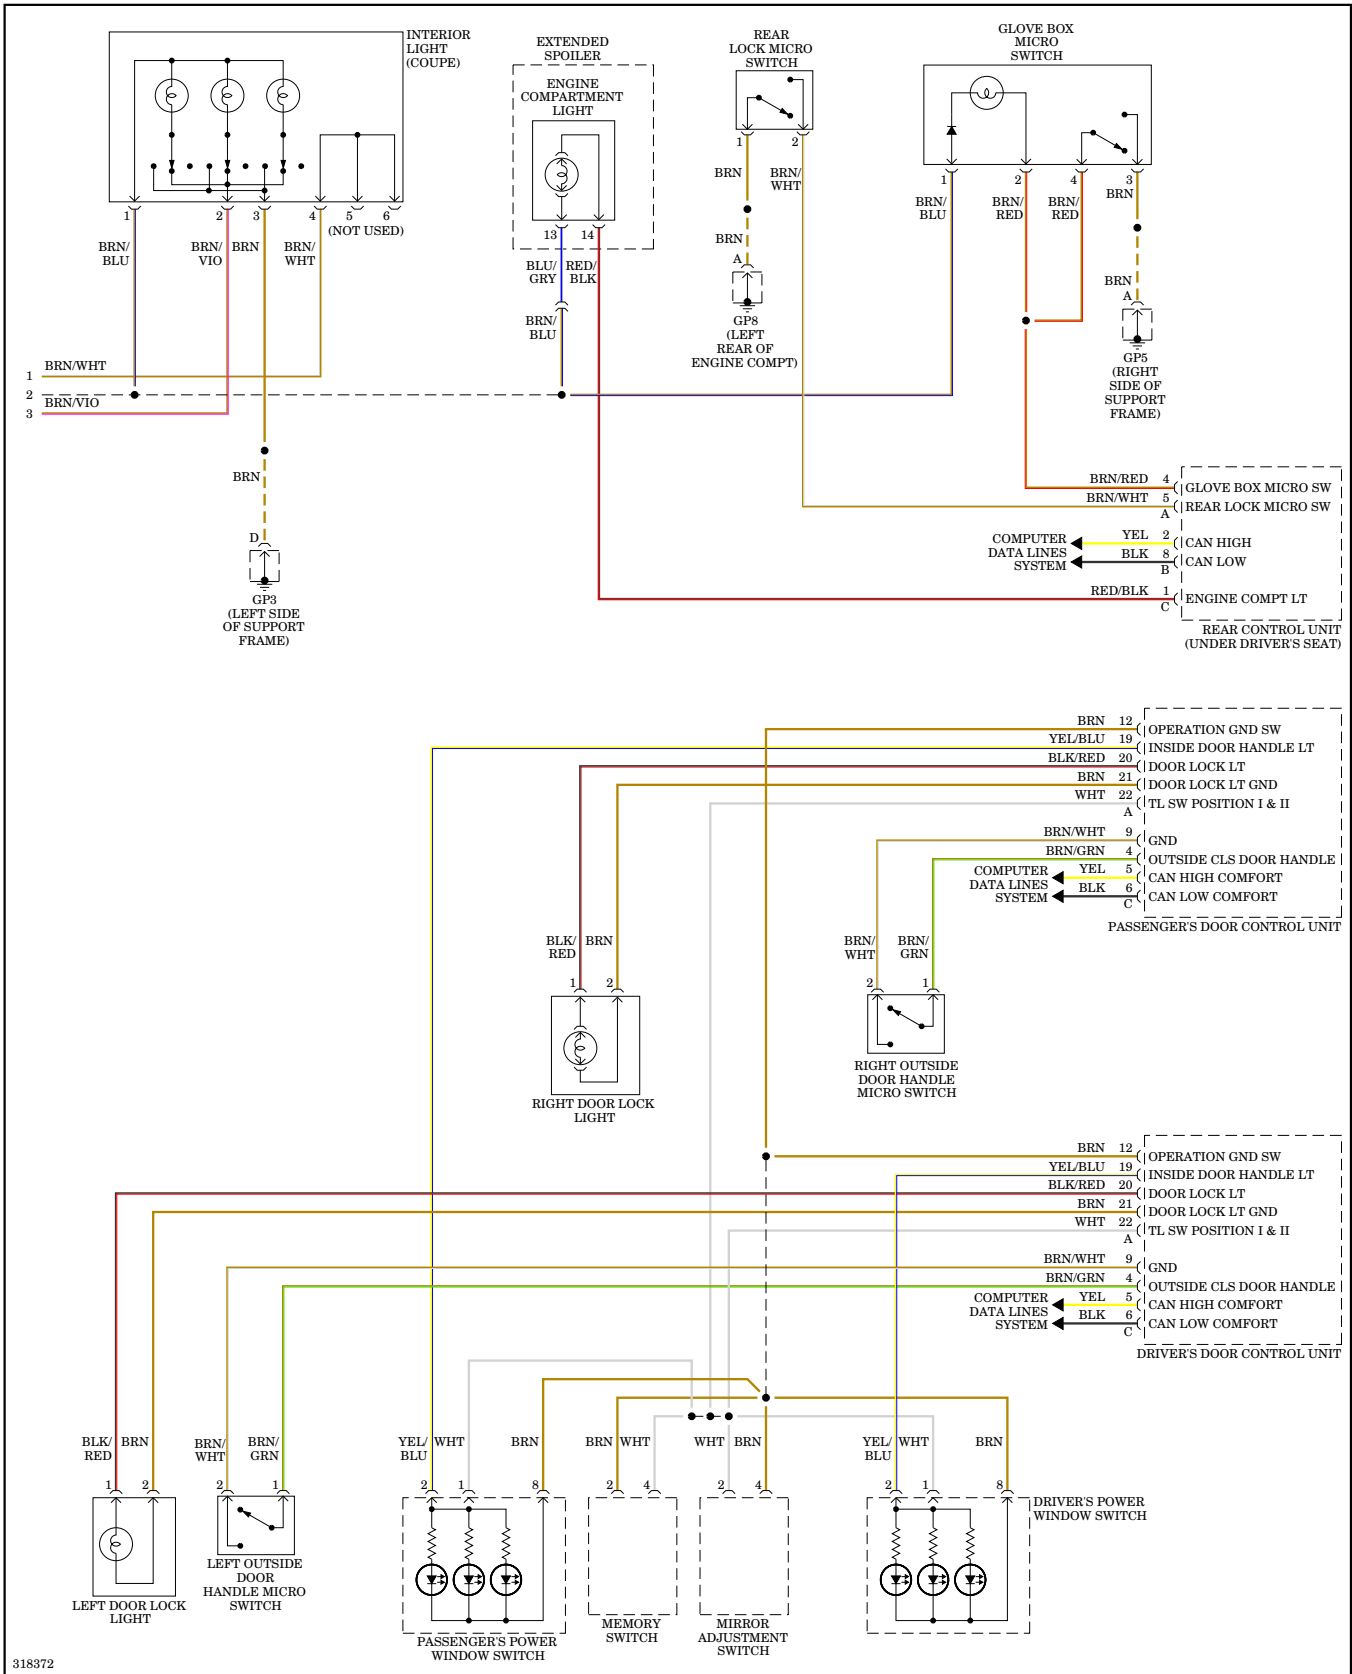

Interior Lights Wiring Diagram (1 of 2) for Porsche 911 Carrera S 2009

Interior Lights Wiring Diagram (2 of 2) for Porsche 911 Carrera S 2009

MEMORY SYSTEMS