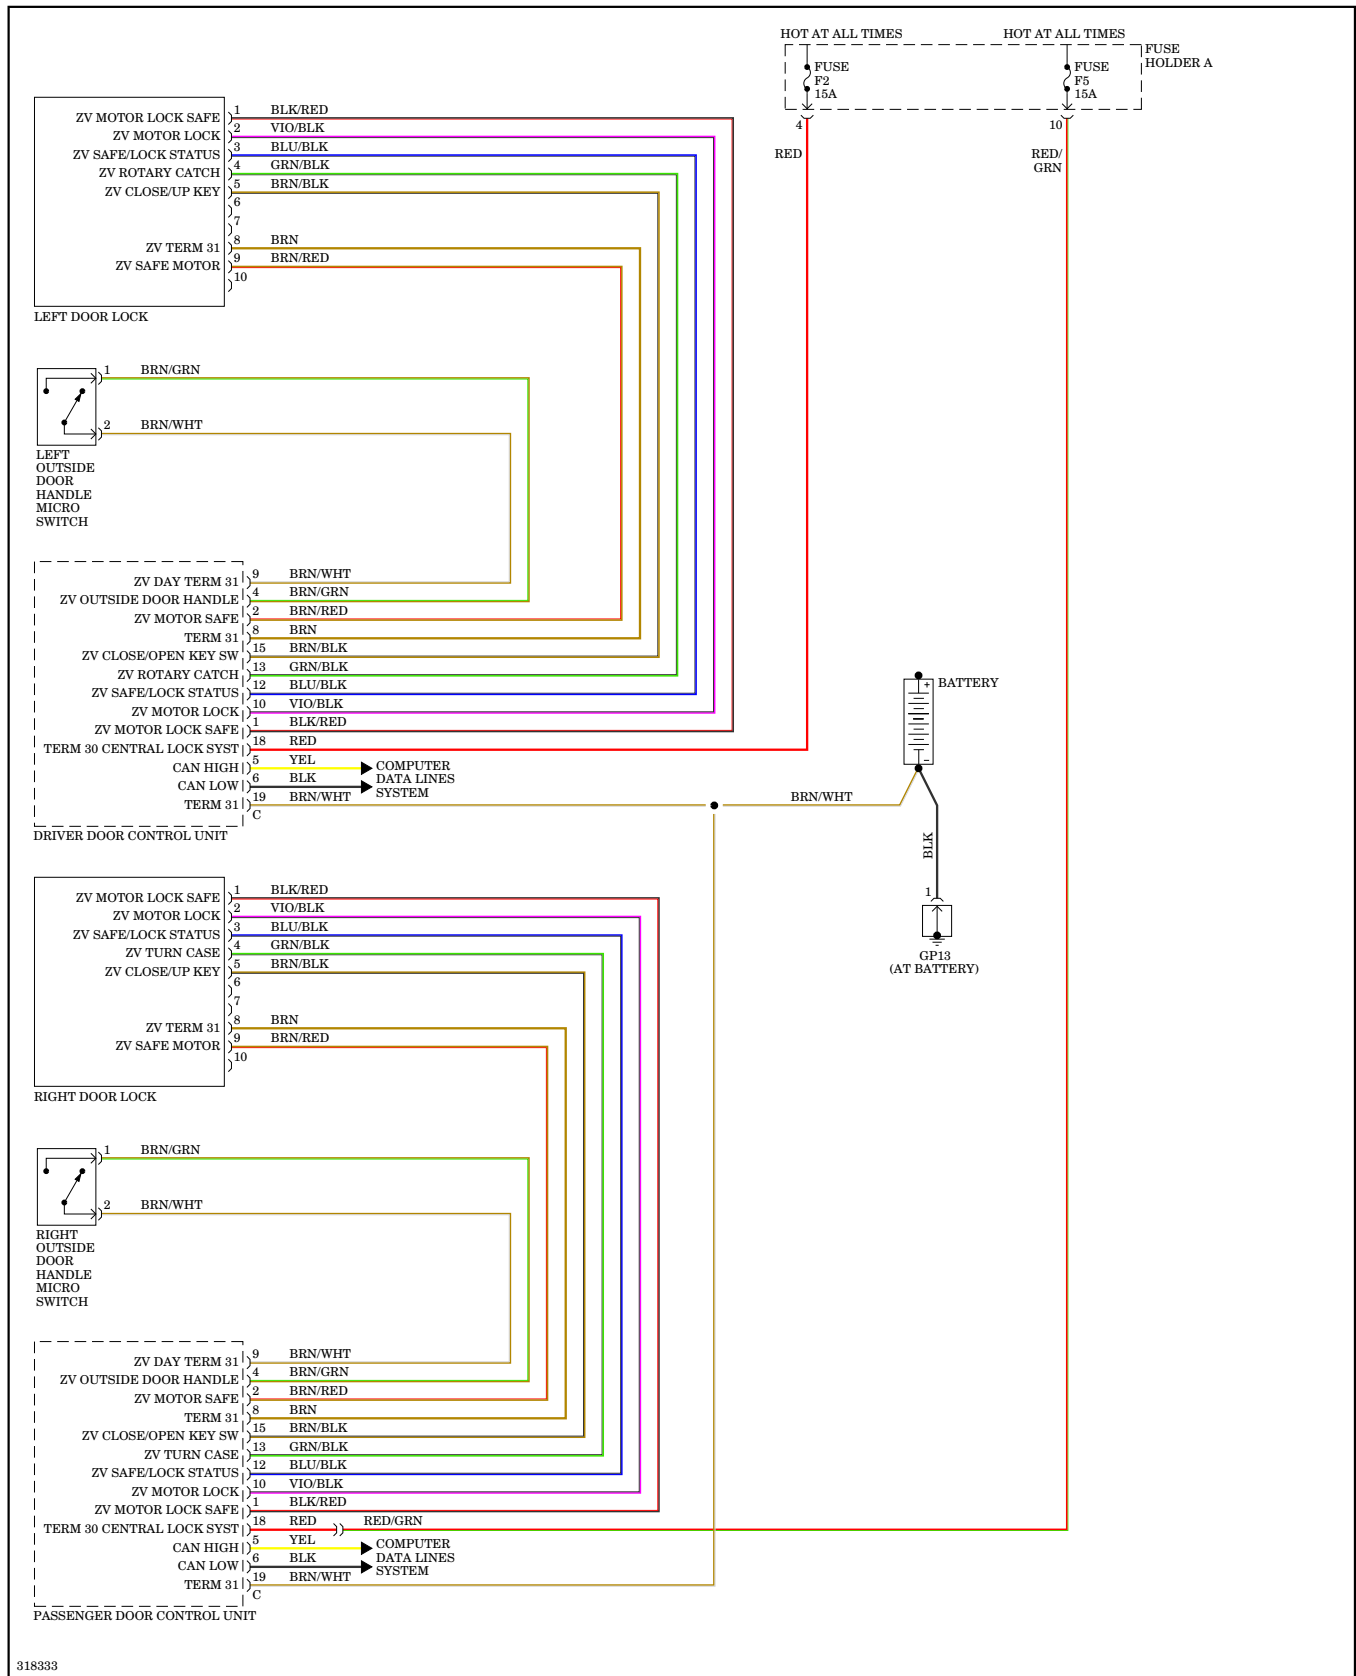

318500

Power Distribution Wiring Diagram (3 of 4) for Porsche 911 Carrera S 2009

Power Distribution Wiring Diagram (4 of 4) for Porsche 911 Carrera S 2009

POWER DOOR LOCKS

Power Door Locks Wiring Diagram (1 of 2) for Porsche 911 Carrera S 2009