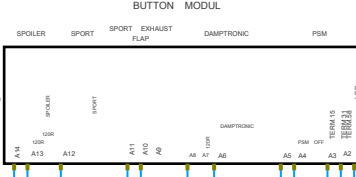

BLACK	BR
BROWN	BRN
RED	RE
ORANGE	OR
YELLOW	YE
GREEN	GRN
BLUE	BL
VIOLET	VI
GREY	GR
WHITE	WT
PINK	PK

997 Camera 997

MODUL

COMBINED STEERING COLUMN

SHEET 4 CU CLUSTER /

MODEL 2006