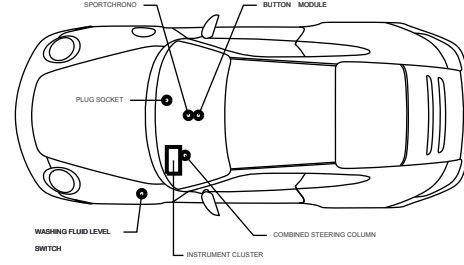

BLACK	BR
BROWN	BRN
RED	RE
ORANGE	OR
YELLOW	YE
GREEN	GRN
BLUE	BL
VIOLET	VI
GREY	GR
WHITE	WT
PINK	PK

997 Camera 997

MODUL

COMBINED STEERING COLUMN

SHEET 4 CU CLUSTER /

MODEL 2006