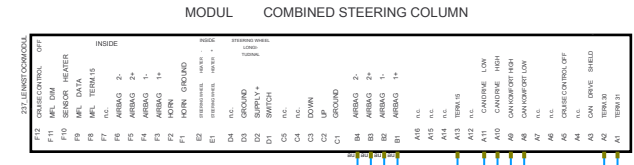

BLACK	BR
BROWN	BRN
RED	RE
ORANGE	OR
YELLOW	YE
GREEN	GRN
BLUE	BL
VIOLET	VI
GREY	GR
WHITE	WT
PINK	PK

997 Camera 997

MODUL

COMBINED STEERING COLUMN

SHEET 4 CU CLUSTER /

MODEL 2006