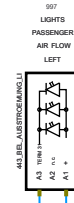

BLACK	BR
BROWN	BRN
RED	RE
ORANGE	OR
YELLOW	YE
GREEN	GRN
BLUE	BL
VIOLET	VI
GREY	GR
WHITE	WT
PINK	PK

997 Camera 997

MODUL

COMBINED STEERING COLUMN

SHEET 4 CU CLUSTER /

MODEL 2006