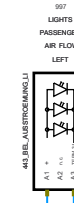

BLACK	BR
BROWN	BRN
RED	RE
ORANGE	OR
YELLOW	YE
GREEN	GRN
BLUE	BL
VIOLET	VI
GREY	GR
WHITE	WT
PINK	PK

997 Camera 997

MODUL

COMBINED STEERING COLUMN

SHEET 4 CU CLUSTER /

MODEL 2006