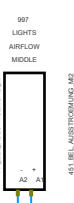

BLACK	BR
BROWN	BRN
RED	RE
ORANGE	OR
YELLOW	YE
GREEN	GRN
BLUE	BL
VIOLET	VI
GREY	GR
WHITE	WT
PINK	PK

997 Camera 997

MODUL

COMBINED STEERING COLUMN

SHEET 4 CU CLUSTER /

MODEL 2006