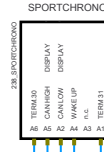

BLACK	BR
BROWN	BRN
RED	RE
ORANGE	OR
YELLOW	YE
GREEN	GRN
BLUE	BL
VIOLET	VI
GREY	GR
WHITE	WT
PINK	PK

997 Camera 997

MODUL

COMBINED STEERING COLUMN

SHEET 4 CU CLUSTER /

MODEL 2006