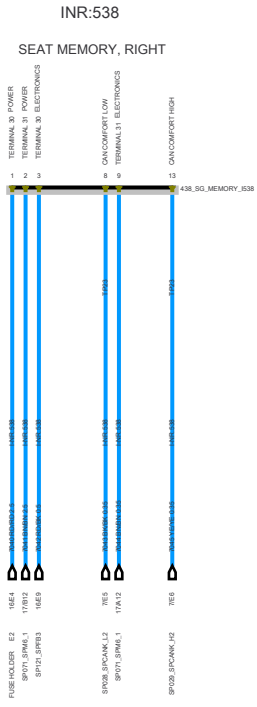

BLACK	SV	BK
BROWN	BR	BN
RED	RT	RD
ORANGE	OR	OC
YELLOW	YE	YD
GREEN	GR	GN
BLUE	BL	BU
VIOLET	VI	VT
GREY	GY	GY
WHITE	WS	WH
PINK	PK	

997 Turbo 997

MODEL 2007 SHEET 108 ADVANCED AIRBAG / SEAT, RIGHT