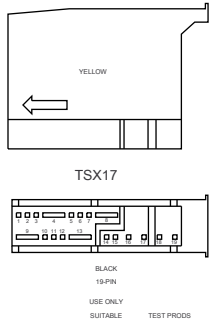

BLACK	SV	BK
BROWN	BR	BN
RED	RT	RD
ORANGE	OR	OC
YELLOW	YE	YD
GREEN	GR	GN
BLUE	BL	BU
VIOLET	VI	VT
GREY	GY	GY
WHITE	WS	WH
PINK	PK	

997 Turbo 997

MODEL 2007 SHEET 108 ADVANCED AIRBAG / SEAT, RIGHT