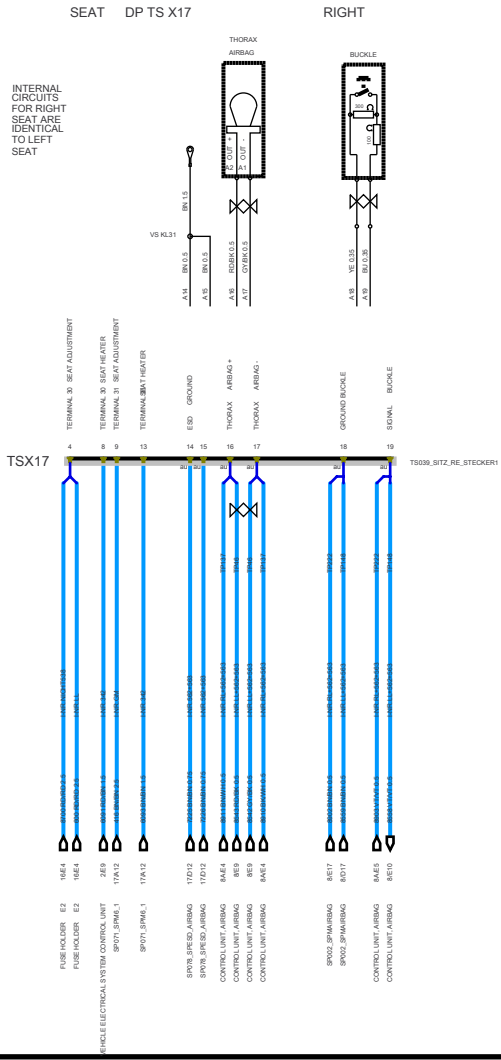

BLACK	SV	BK
BROWN	BR	BN
RED	RT	RD
ORANGE	OR	OC
YELLOW	YE	YD
GREEN	GR	GN
BLUE	BL	BU
VIOLET	VI	VT
GREY	GY	GY
WHITE	WS	WH
PINK	PK	

997 Turbo 997

MODEL 2007 SHEET 108 ADVANCED AIRBAG / SEAT, RIGHT