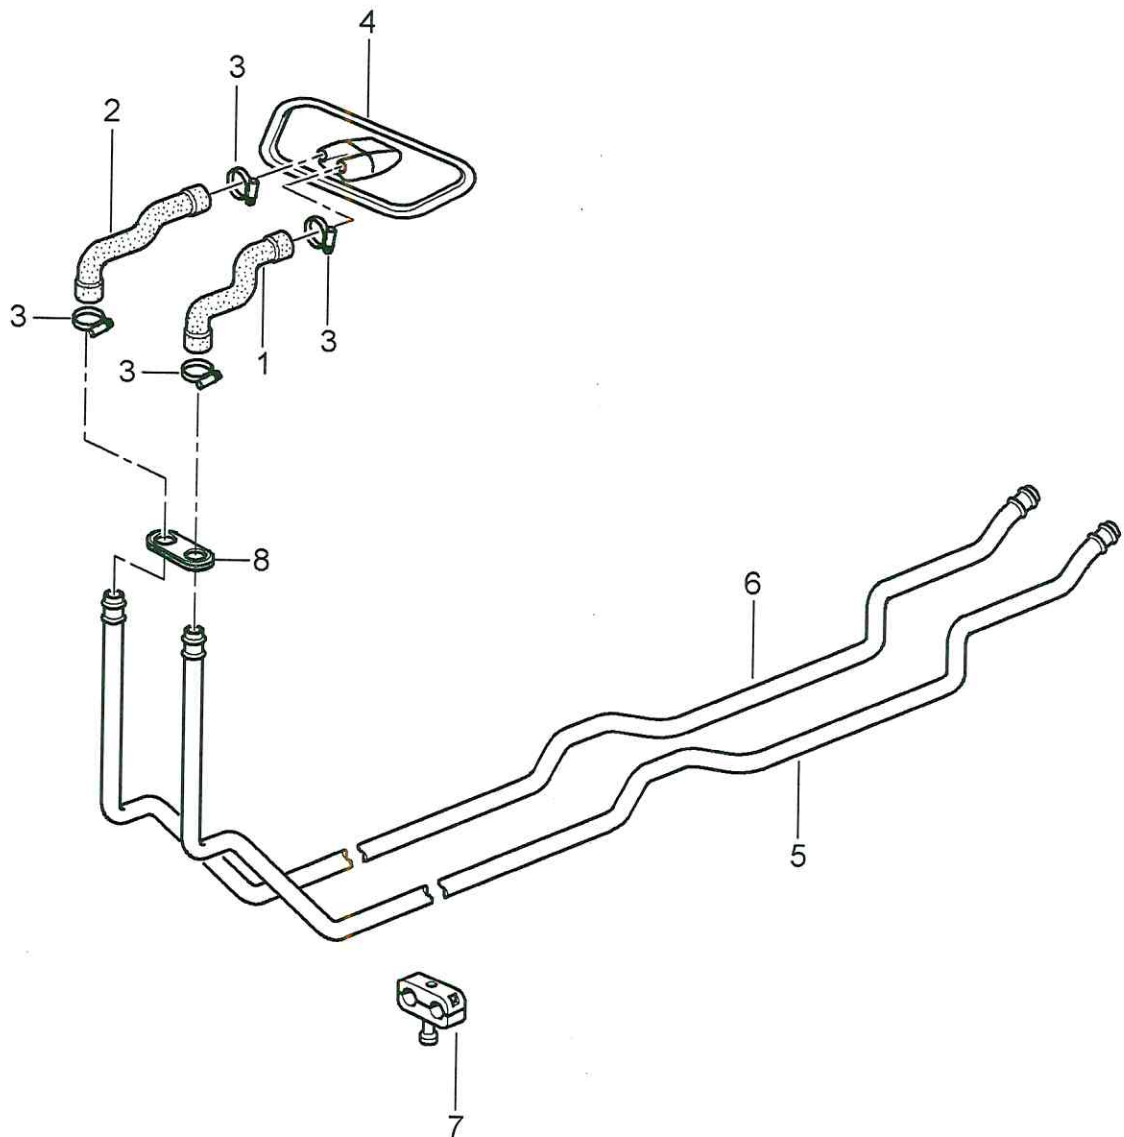

PORSCHE

PET

PORSCHE

Model	Year	MG	SG	Illustration	Restrictions	UPD	11:24	21.06.2017
997-1	2006	8	13	813-00		422		

EC	TC	VIN	VIN FILTER ACTIVE	Order Type
M97.01	G97.01	WP0ZZZ99Z6S761754		997321

Model	Year	MG	SG	Illustration	Restrictions	UPD	11:25	21.06.2017
997-1	2006	8	13	813-25		422		

EC	TC	VIN		VIN FILTER ACTIVE	Order Type
M97.01	G97.01	WP0ZZZ99Z6S761754			997321