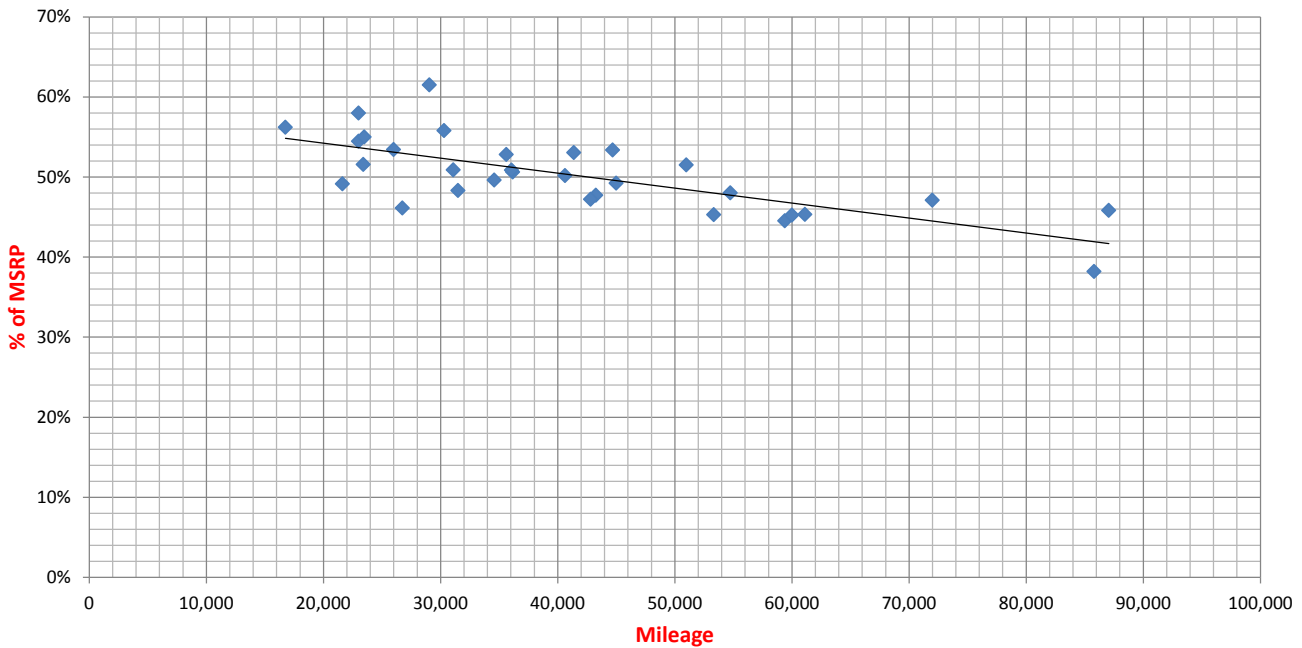

Asking prices of C2S/C4S 997.2 Coupes in December 2016 with "Clean" or only "Minor" issues on CarFax

Typ	PPI CarFax	Year	Miles	Asking Price	% of MSRP	Original MSRP	Ext.		Trans.	Sprt Chrn	Susp.	Seats.	First Noticed	Last Observed