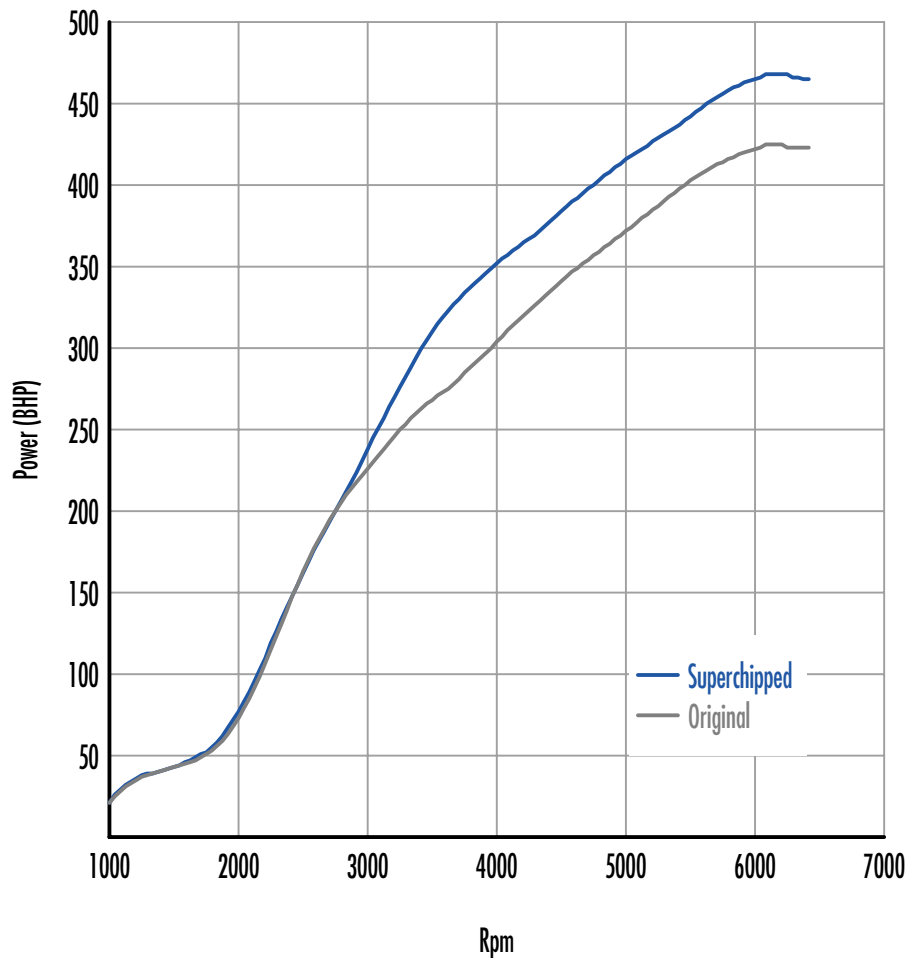

Power

44 BHP increase @ 4685 Rpm

Superchipped Max 468 BHP @ 6233 Rpm

Original Max 425 BHP @ 6191 Rpm

Torque

94 Nm increase @ 3597 Rpm

Superchipped Max 638 Nm @ 3555 Rpm

Original Max 553 Nm @ 3304 Rpm