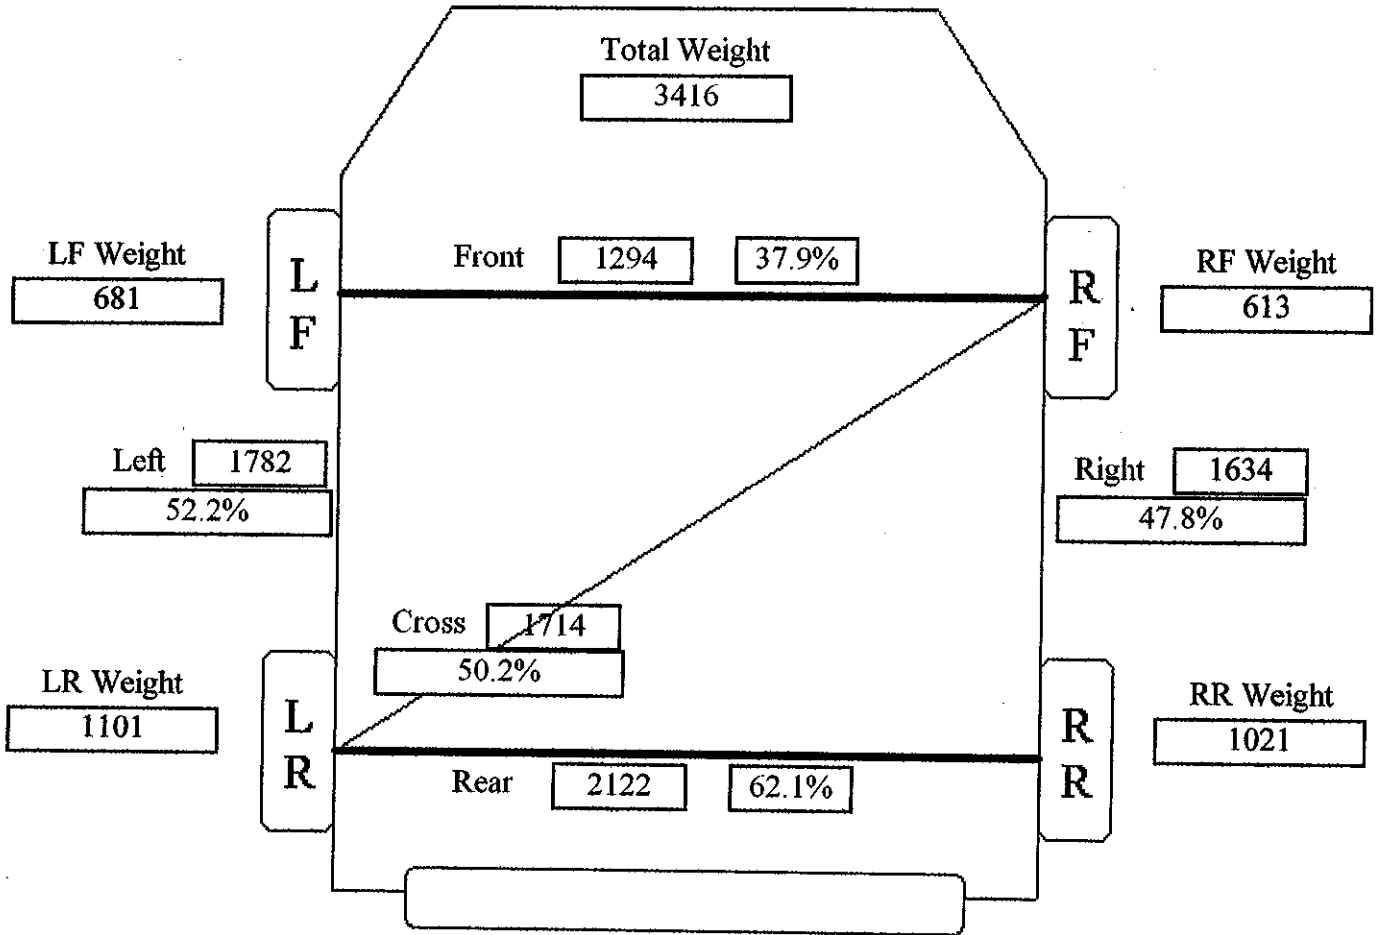

Date
1/9/2008

Setup Situation
Shop

Car
911

Track
Summit Point Raceway

Weights

Front
Side t 

Vertical CG	Wheelbase	Car Width
Vertical CG	Wheelbase	Car Width

Comments

After corner weight adjustment: 250lbs in driver seat.

83 lbs > 1/4 tank

3083 1/4 tank, no driver