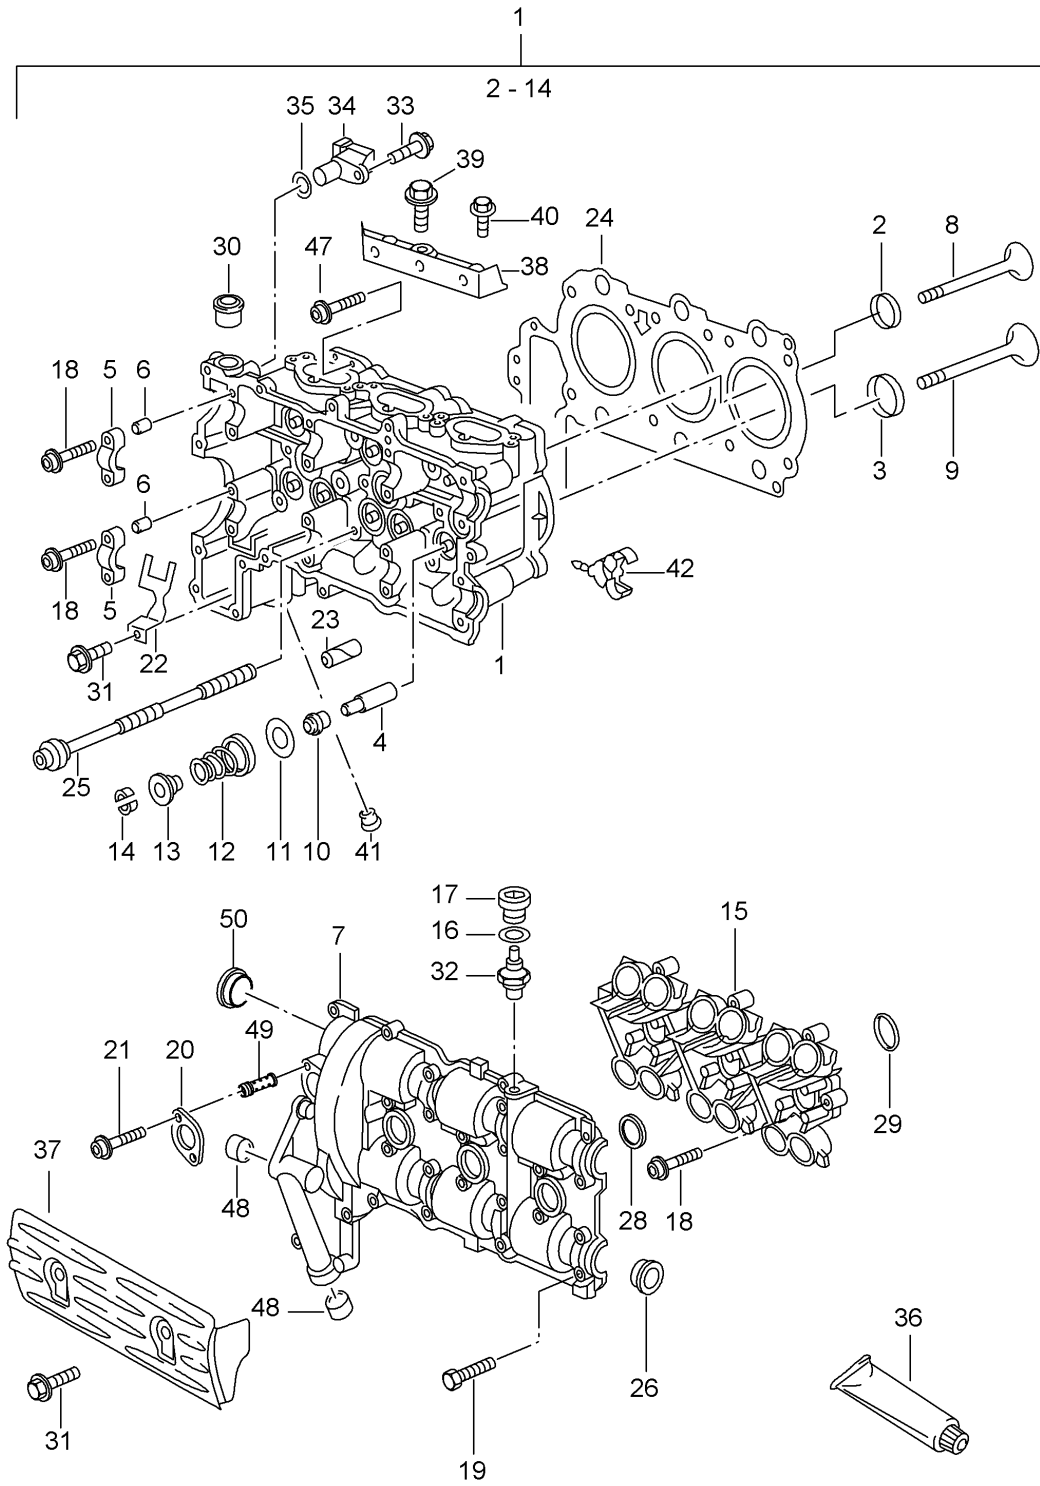

Model: 996 98

Model life 1998>>2005

Model: 996 98 Model life 1998>>2005

Pos	Part Number	Description	Remark	Qty	Model
1	996 104 903 00	Cylinder head Cylinder head Cyl. 1 - 3	02-	1	M96.03
(1)	996 104 909 00	Cylinder head Cyl. 1 - 3 Use also: 997.107.021.03		1	
(1)	996 104 909 AX	Cylinder head Cyl. 1 - 3 Use also: 997.107.021.03		X 1	
1	996 104 905 00	Cylinder head Cyl. 1 - 3		X 1	IX51
1	996 104 905 AX	Cylinder head Cyl. 1 - 3		1	IX51
(1)	996 104 904 00	Cylinder head Cyl. 4 - 6		1	
(1)	996 104 908 00	Cylinder head Cyl. 4 - 6 Use also: 997.107.021.03		1	
(1)	996 104 912 00	Cylinder head Cyl. 4 - 6 Use also: 997.107.021.03		X 1	
(1)	996 104 912 AX	Cylinder head Cyl. 4 - 6 Use also: 997.107.021.03		X 1	
(1)	996 104 906 00	Cylinder head Cyl. 4 - 6 M >> 683 00433		X 1	IX51
(1)	996 104 910 00	Cylinder head Cyl. 4 - 6 M 683 00434 >>		1	IX51
(1)	996 104 910 AX	Cylinder head Cyl. 4 - 6 M 683 00434 >>		1	IX51
5		Housing Matching with: Cylinder head		4	
6	996 104 117 50	Dowel sleeve		16	
7		Lid Matching with: Cylinder head		2	
8	996 105 271 00	Intake valve		12	
8	996 105 271 02	Intake valve		12	
9	996 105 273 01	Exhaust valve		12	
9	996 105 273 03	Exhaust valve		12	
9	996 105 273 04	Exhaust valve		12	
10	996 105 115 52	Valve stem seal		24	
11	996 105 117 51	Concave washer Lower		12	
12	996 105 118 00	Valve spring Exhaust		12	
12	996 105 118 01	Valve spring Exhaust		12	
13	996 105 121 54	Concave washer Upper		12	
-	996 105 147 00	Concave washer Lower		12	
-	996 105 939 00	Set of valve springs Intake		12