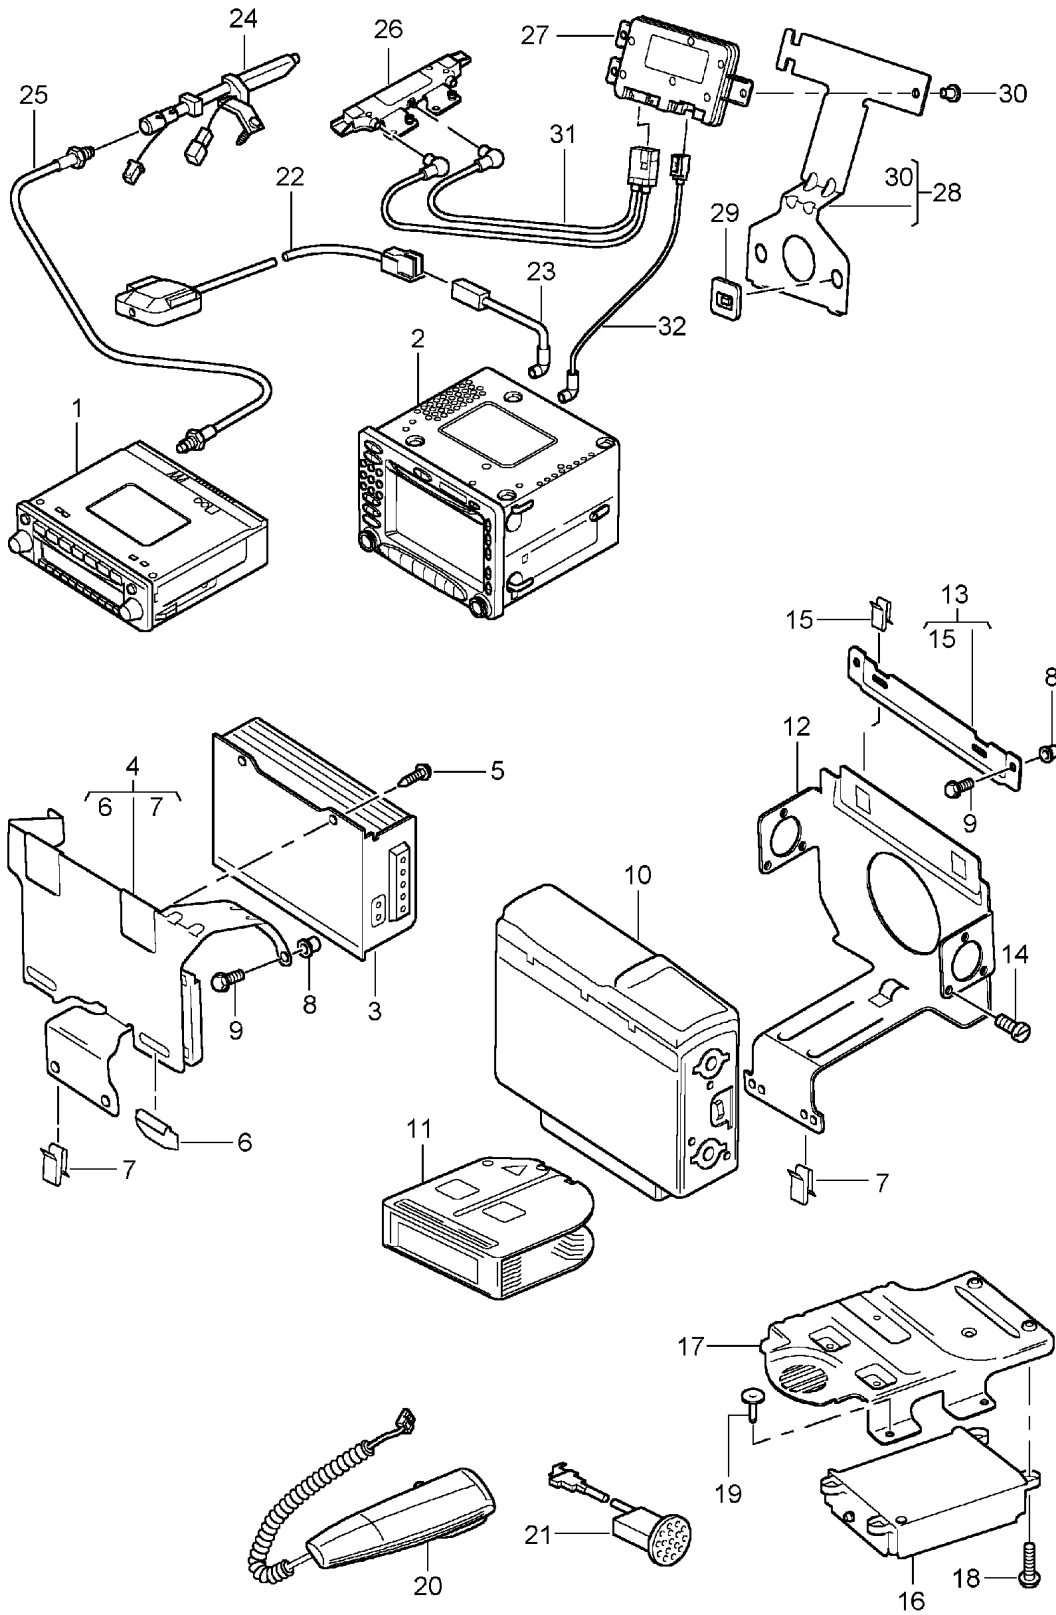

Model: 996 98

Model life 1998>>2005

Model: 996 98 Model life 1998>>2005

Pos	Part Number	Description	Remark	Qty	Model
1		Radio Booster Navigation system Telephone Radio See catalogue Tequipment	03- 03- 03- 03-		
2	996 642 224 02 996 642 224 02 A05	Control part Black mat See technical information GR.9 , NR. 2/03 GR.9 , NR. 3/03	03	1	M665
2	996 642 224 03 996 642 224 03 A05	Control part Black mat See technical information GR.9 , NR. 2/03 GR.9 , NR. 3/03 GR.9 , NR.11/03	03	1	M665
2	996 642 224 04 996 642 224 04 A05	Control part Black mat See technical information GR.9 , NR. 2/03 GR.9 , NR. 3/03 GR.9 , NR.11/03	03	1	M665
2	996 642 224 05 996 642 224 05 A05	Control part Black mat See technical information GR.9 , NR. 11/03	03	1	M665
2	996 642 224 06 996 642 224 06 A05	Control part Black mat See technical information GR.9 , NR. 11/03	03	1	M665
2	996 642 224 07 996 642 224 07 A05	Control part Black mat See technical information GR.9 , NR. 11/03	04-	1	M665
(2)	996 642 234 02 996 642 234 02 A05	Control part Black mat See technical information GR.9 , NR. 2/03 GR.9 , NR. 3/03	03	1	M490/665/680
(2)	996 642 234 03 996 642 234 03 A05	Control part Black mat See technical information GR.9 , NR. 2/03 GR.9 , NR. 3/03 GR.9 , NR.11/03	03	1	M490/665/680
(2)	996 642 234 04 996 642 234 04 A05	Control part Black mat See technical information GR.9 , NR. 2/03 GR.9 , NR. 3/03 GR.9 , NR.11/03	03	1	M490/665/680
(2)	996 642 234 05 996 642 234 05 A05	Control part Black mat See technical information GR.9 , NR. 11/03	03-	1	M490/665/680
(2)	996 642 234 06 996 642 234 06 A05	Control part Black mat See technical information GR.9 , NR. 11/03	03	1	M490/665/680
(2)	996 642 234 07 996 642 234 07 A05	Control part Black mat	04-	1	M490/665/680