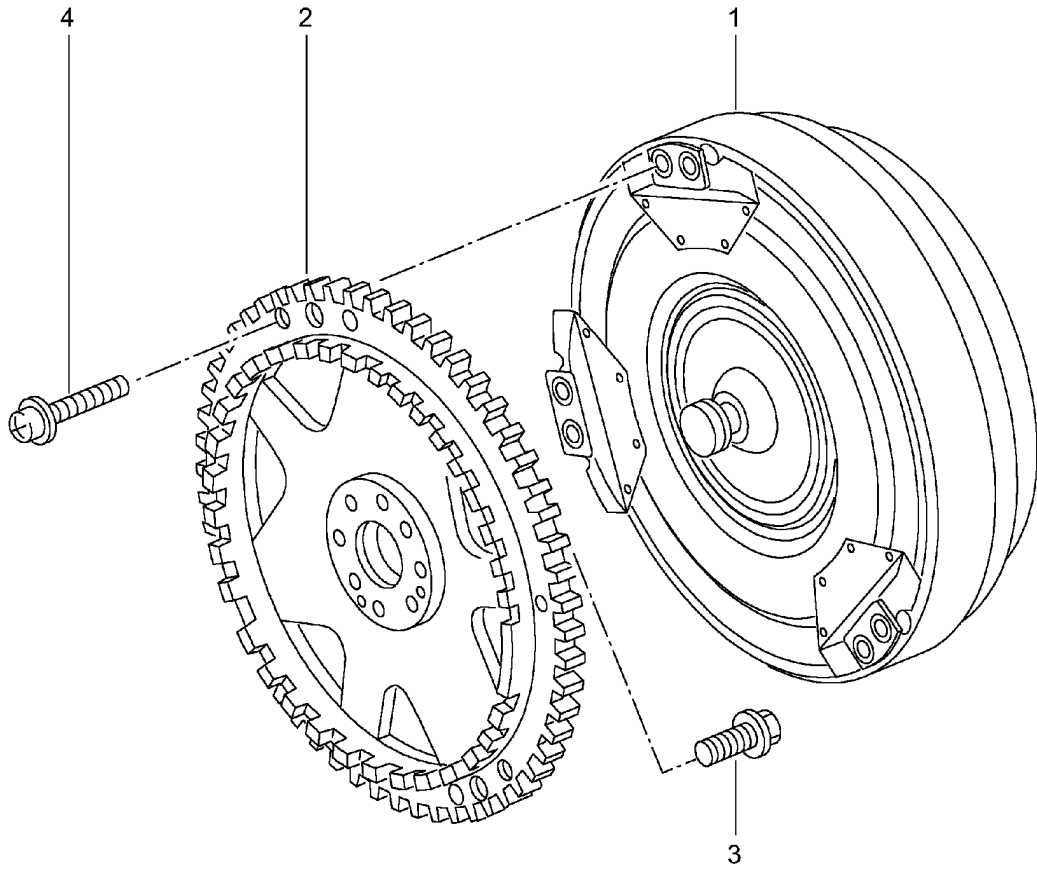

Model: 996 98

Model life 1998>>2005

Model: 996 98

Model life 1998>>2005

Pos	Part Number	Description	Remark	Qty	Model
		Tiptronic Torque converter Drive plate	02-		A96.10/35
1	722 250 120 2	Torque converter		1	
2	996 116 075 16	Drive plate		1	
3	999 073 091 09	Pan-head screw M 10 X 1 X 25		8	
4	900 067 369 09	Pan-head screw M 8 X 20		6	
-	018 997 044 7	Sealing ring for Oil pump		1	