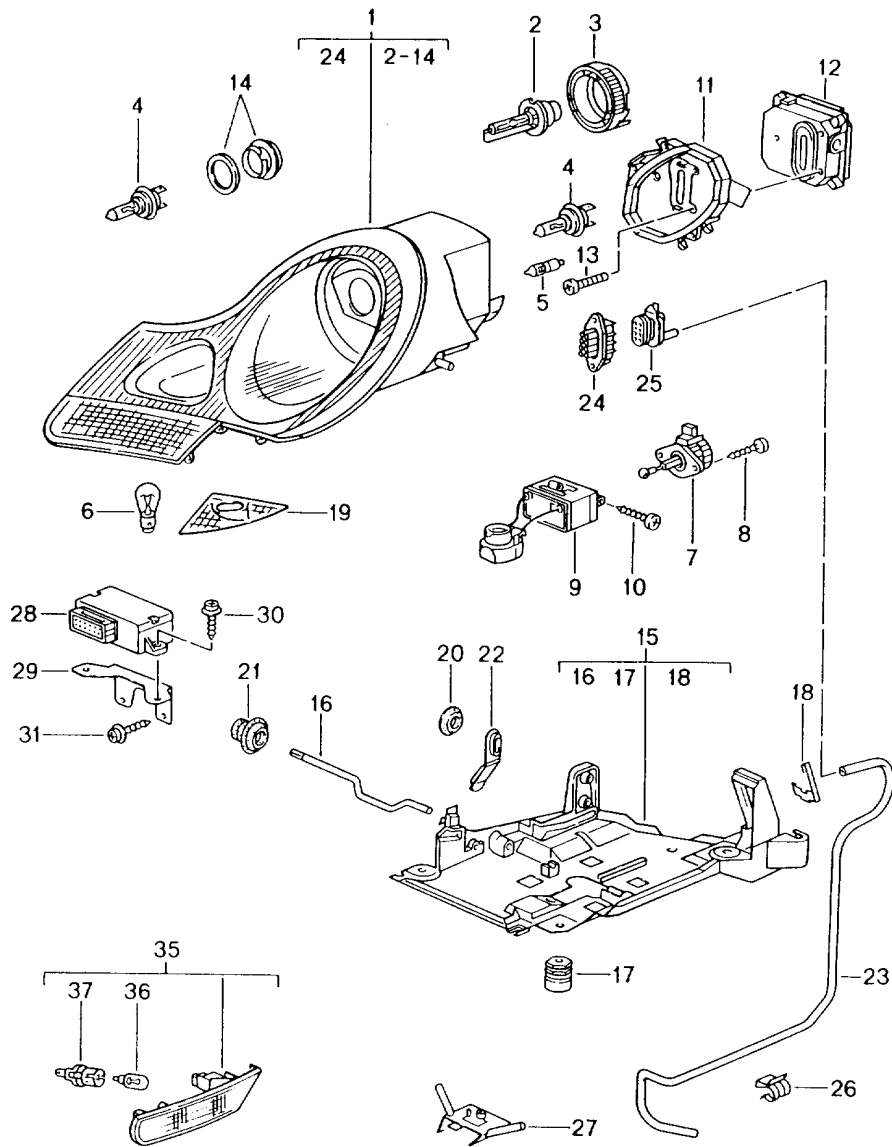

Model: 996 98

Model life 1998>>2005