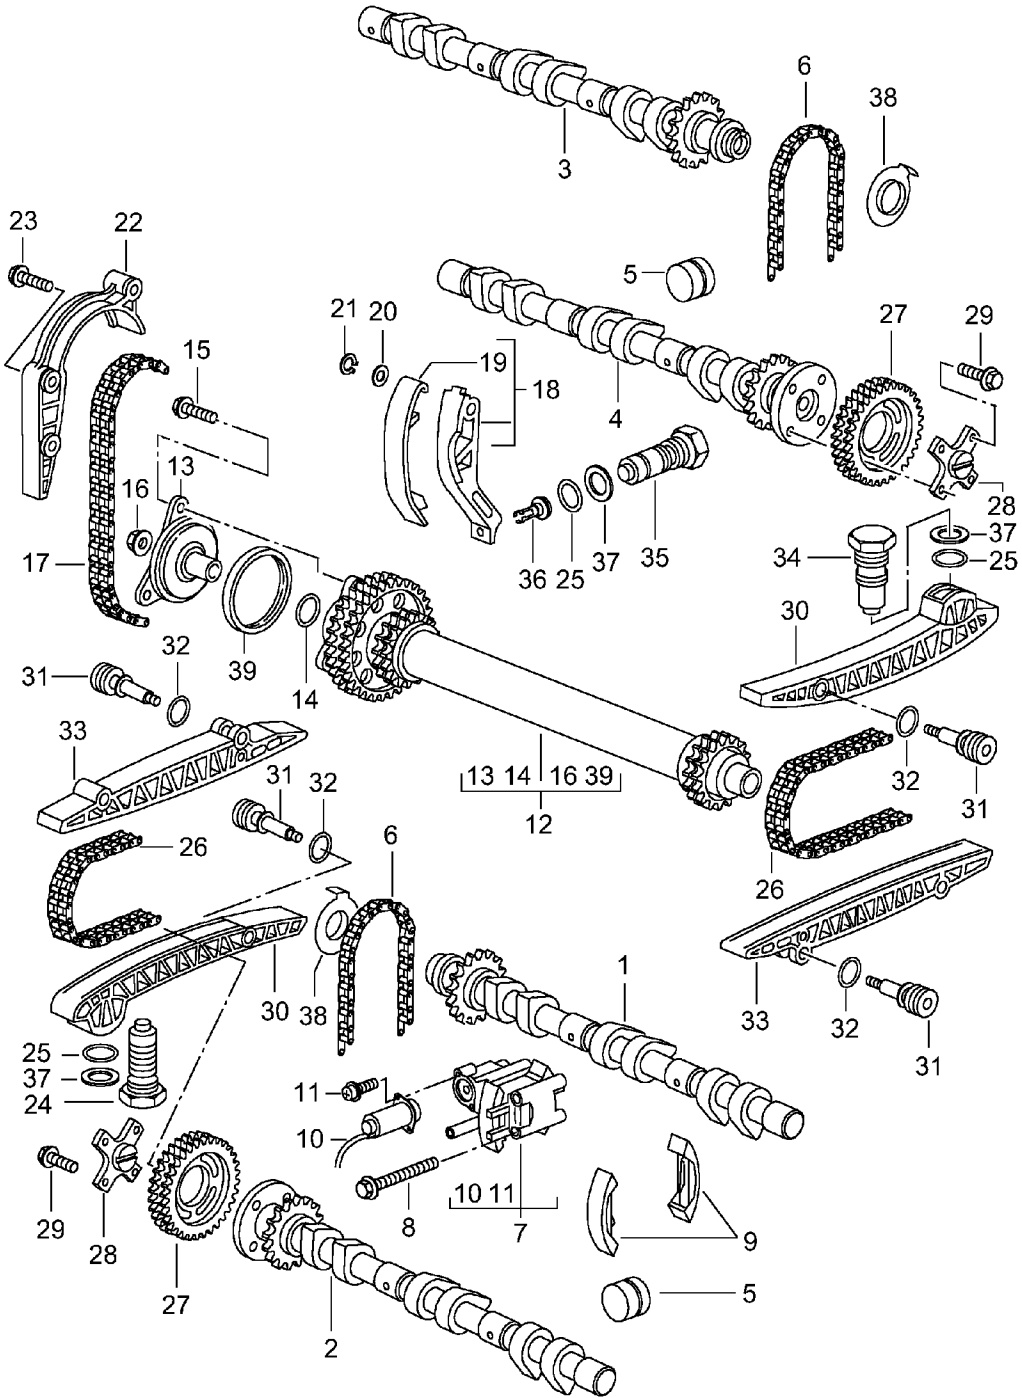

Model: 996 98

Model life 1998>>2005

Model: 996 98 Model life 1998>>2005

Pos	Part Number	Description	Remark	Qty	Model
		Camshaft Driving mechanism	-01		M96.01/02/04
1	996 105 221 55	Camshaft Intake Cylinder 1 - 3		1	
2	996 105 222 55	Camshaft Exhaust Cylinder 1 - 3		1	
3	996 105 216 55	Camshaft Intake Cylinder 4 - 6		1	
4	996 105 218 55	Camshaft Exhaust Cylinder 4 - 6		1	
5	996 105 041 50	Hydraulic valve tappet		24	
5	996 105 041 72	Hydraulic valve tappet		24	
6	996 105 170 53	Timing chain		2	
7	996 105 051 57	Tensioner Cylinder 1 - 3	-98	1	
7	996 105 051 58	Tensioner Cylinder 1 - 3	99-	1	
(7)	996 105 053 57	Tensioner Cylinder 4 - 6	-98	1	
(7)	996 105 053 58	Tensioner Cylinder 4 - 6	99-	1	
8	900 067 372 09	Combination screw M 6 X 95		6	
9	996 105 253 00	Parts kit Guide rail		1	
10	996 605 901 00	Solenoid valve Cylinder 1 - 3		1	
10	996 605 902 00	Black Solenoid valve Cylinder 4 - 6 Grey See workshop manual GR.1 15/05/33		1	
11	999 141 032 07	Screw See technical information Group 1 NR. 10/00		2	
12	996 105 015 58	Intermediate shaft See technical information Group 1 NR. 10/00	-98	1	
12	996 105 015 63	Intermediate shaft See technical information Group 1 NR. 10/00	-00	1	
(12)	996 105 901 00	Intermediate shaft See technical information Group 1	-00	1