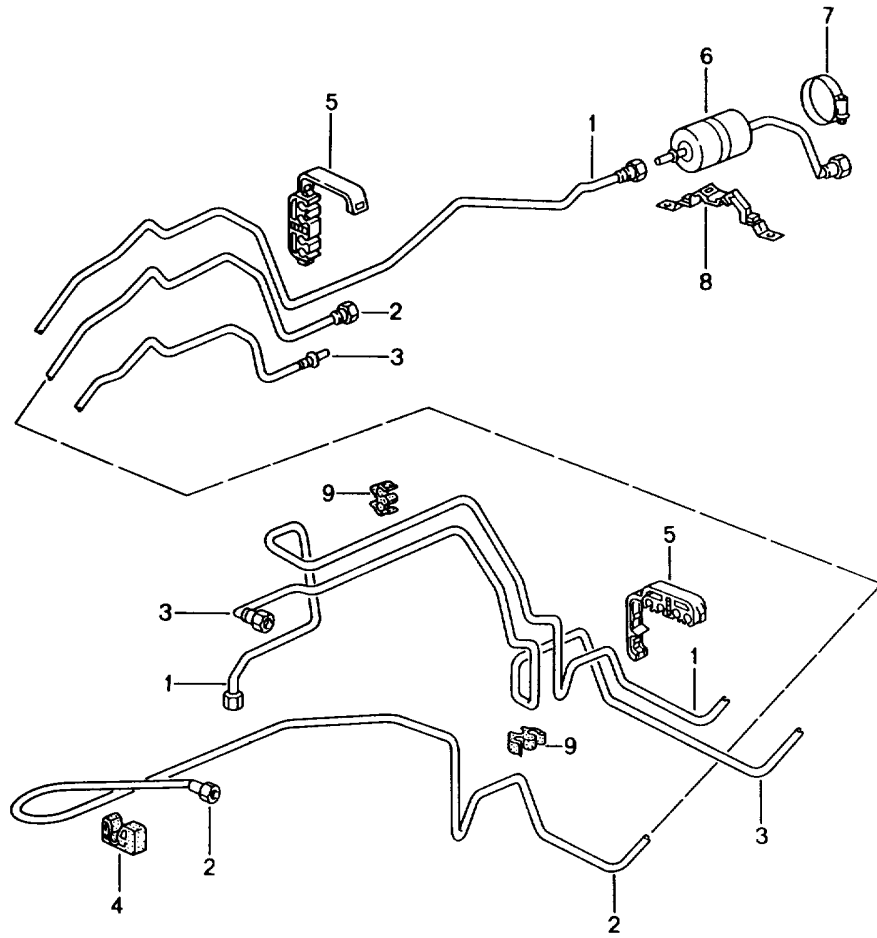

Model: 996 98

Model life 1998>>2005

Model: 996 98 Model life 1998>>2005

Pos	Part Number	Description	Remark	Qty	Model
		Fuel system Rear			
1	996 201 265 00	Fuel line	-01	1	
1	996 201 265 05	Pressure line	02-	1	
1	996 201 265 01	Pressure line	-01	1	M339
2	996 201 275 02	Fuel line	-01	1	
2	996 201 275 04	Fuel line	-01	1	
3	996 201 355 00	Air tube	-01	1	
3	996 201 355 02	Purge-air line	02-	1	
4	999 591 922 40	Support	-01	2	
5	999 507 521 40	Cable holder		3	
6	996 110 253 01	Fuel filter	-01	1	
(6)	996 110 253 52	Fuel filter	-01	1	M339
7	999 512 635 00	Hose clamp 76 X 12	-01	1	
7	999 512 390 00	Hose clamp 60 - 80/13	-01	1	M339
8	996 504 517 00	Support	-01	1	
(8)	996 110 257 03	Support	-01	1	M339
9	999 507 488 40	Cable holder		4	
(9)	999 507 727 40	Cable holder	02-	2