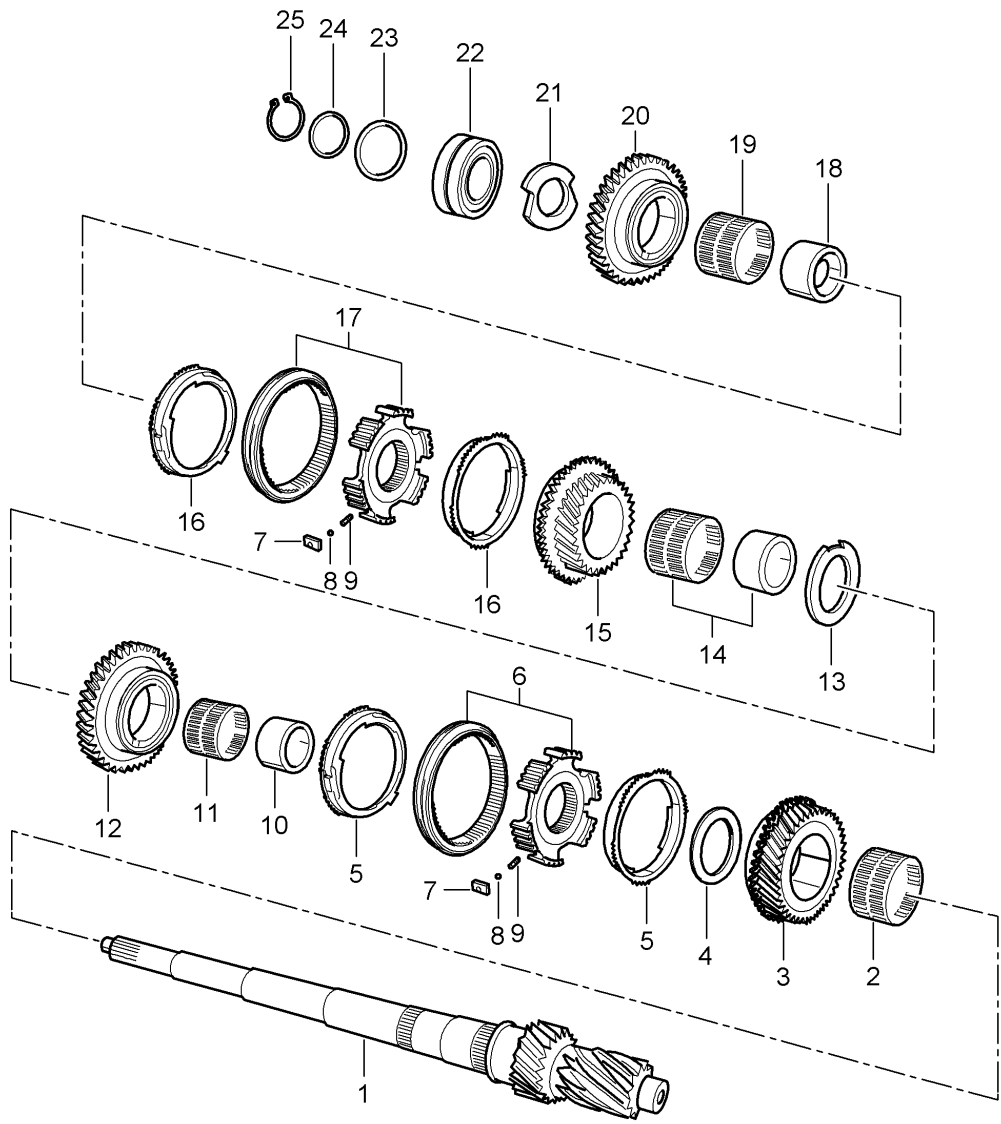

Model: 996 98

Model life 1998>>2005