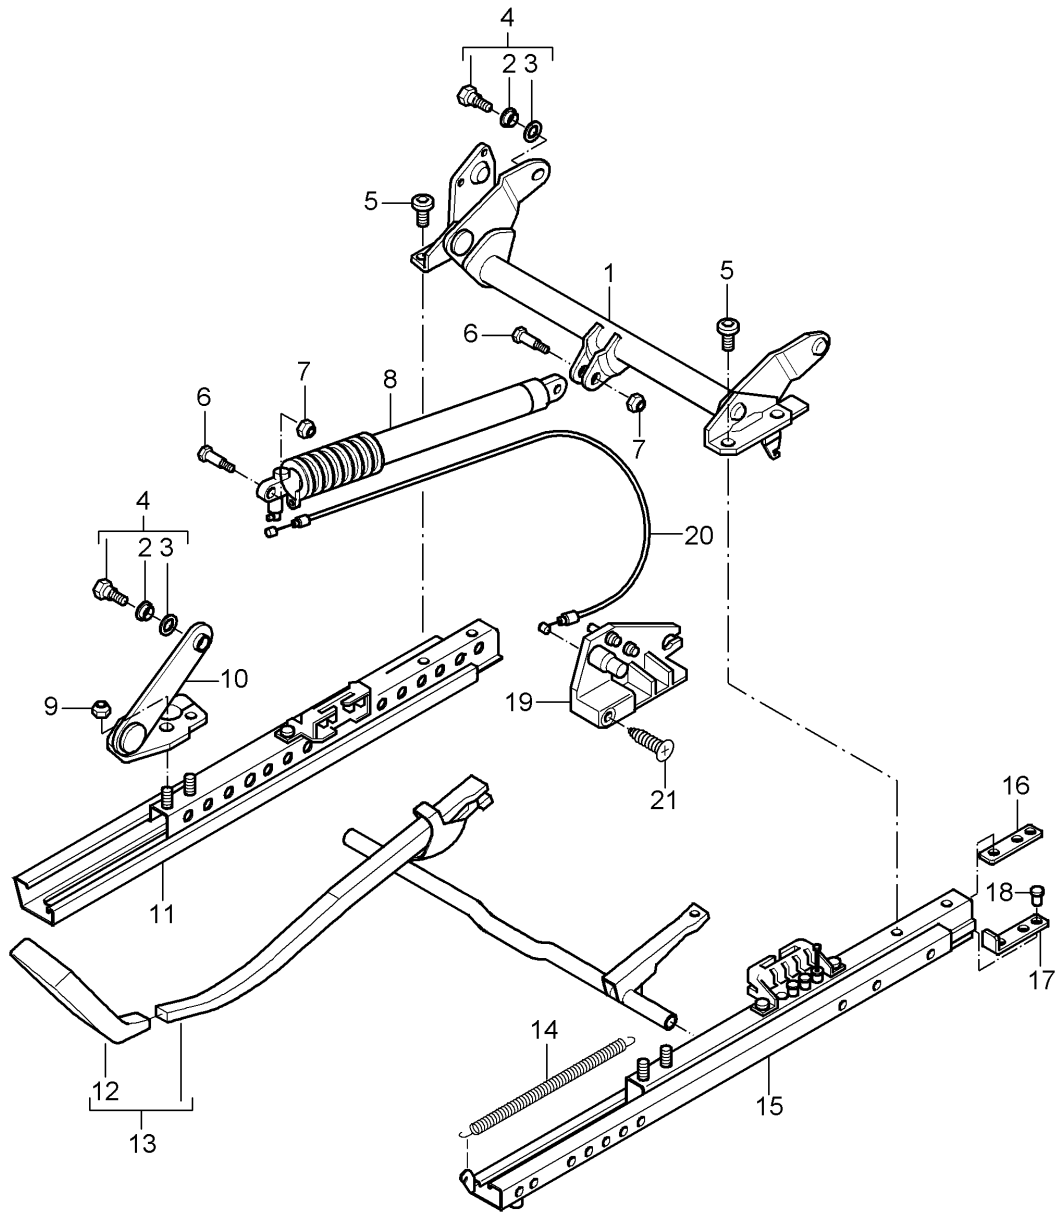

Model: 996 98

Model life 1998>>2005

Pos	Part Number	Description	Remark	Qty	Model
28	N 900 114 02	Clamping washer 4	-99	4	
29	996 521 185 00	Cable		4	
31	996 521 175 00	Backrest locking lever		2	
32	996 521 195 00	Clutch power spring		2	
33	996 521 403 00	Rubber buffer		2	

Model: 996 98

Model life 1998>>2005