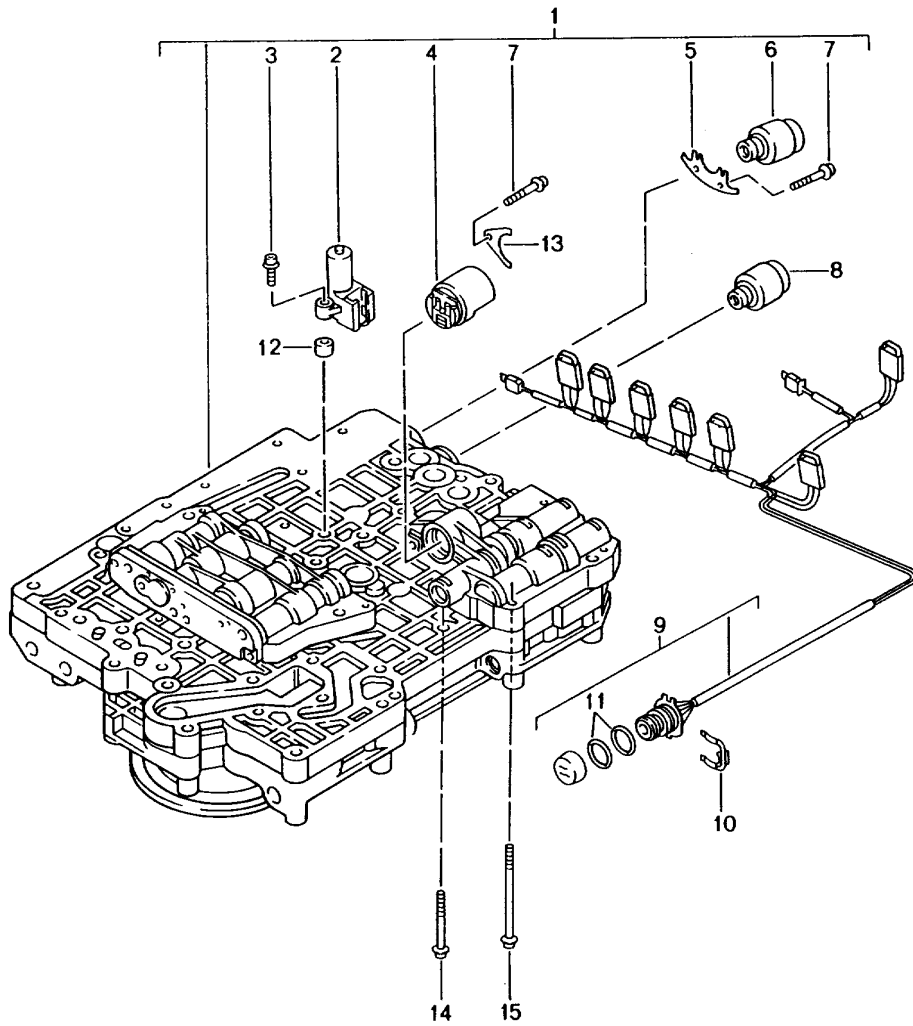

Model: 996 98

Model life 1998>>2005

Model: 996 98 Model life 1998>>2005

Pos	Part Number	Description	Remark	Qty	Model
		Tiptronic Switch unit Solenoid valve Pressure regulator	-01		A96.00/30
1	996 325 617 00	Switch unit Type label Transmission case Attention To Use		1	
(1)	996 325 617 02	bis 1060 050 002 4966 Switch unit Type label Transmission case Attention To Use		1	
2	986 325 608 00	ab 1060 050 003 4967 Inductive transmitter		1	
3	986 397 019 00	Pan-head screw M 5 X 40		2	
4	986 325 604 00	Pressure regulator Type label Transmission case Attention To Use		1	
4	986 325 604 01	bis 1060 050 002 4966 Pressure regulator Type label Transmission case Attention To Use		1	
5	986 325 615 00	ab 1060 050 003 4967 Retaining bracket		2	
6	996 325 601 00	Solenoid valve		3	
7	943 397 045 00	Pan-head screw M 5 X 12		5	
8	986 325 603 00	Pressure regulator		3	
9	996 325 611 00	Wiring harness		1	
10	986 397 018 00	Clamp		1	
10	986 397 018 01	Clamp		1	
11	986 397 017 00	Round seal		2	
12	986 397 020 00	Spacer ring		2	
13	996 325 111 00	Retaining bracket		1	
14	943 397 013 00	Pan-head screw M 6 X 30		1	
15	943 397 005 00	Pan-head screw M 6 X 60		16	
16	986 325 609 00	Inductive transmitter		1	
17	996 397 001 00	Spacer ring		1	
18	996 397 002 00	Pan-head screw M 6 X 27		1