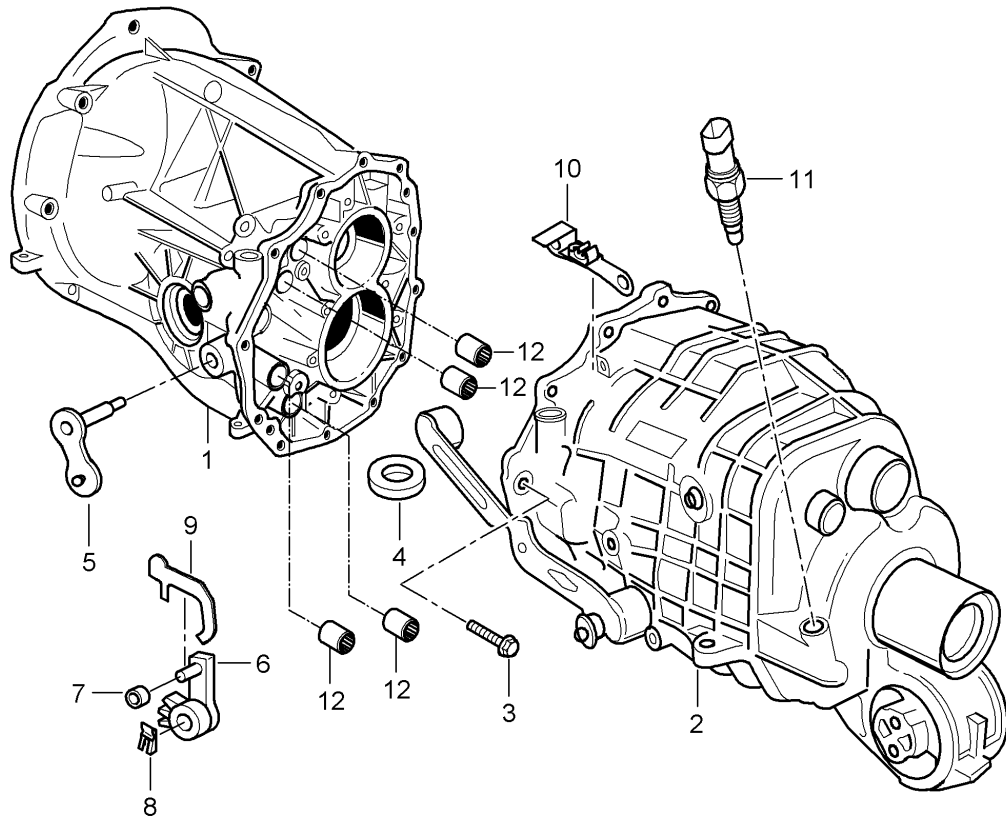

Model: 996 98

Model life 1998>>2005

Model: 996 98

Model life 1998>>2005

Pos	Part Number	Description	Remark	Qty	Model
		Gear housing	-01		G96.00/30
		Transmission cover	02-		G96.01/31
1	996 301 020 00	Transmission case		1	G96.00/30
(1)	996 301 020 01	Transmission case		1	G96.01/31
					M219
(1)	996 301 020 02	Transmission case		1	G96.01/31
					M220
2		See illustrations 3/02/07		1	
3	996 301 317 00	Hexagon-head bolt M 8 X 35	-01	13	G96.00
4	996 301 804 00	Magnet		1	G96.01
5	996 303 055 01	Selector lever		1	
6	996 303 057 00	Pinion		1	G96.30
7	996 303 303 00	Roller 20 X 8 X 8		1	
8	996 303 383 00	Lock Rear		1	G96.31
9	996 303 053 00	Selector lever		1	
10		See illustrations 7/02/08		1	
11		See illustrations 3/02/05		1	
12	996 303 513 00	Round socket 15 X 21 X 22		4