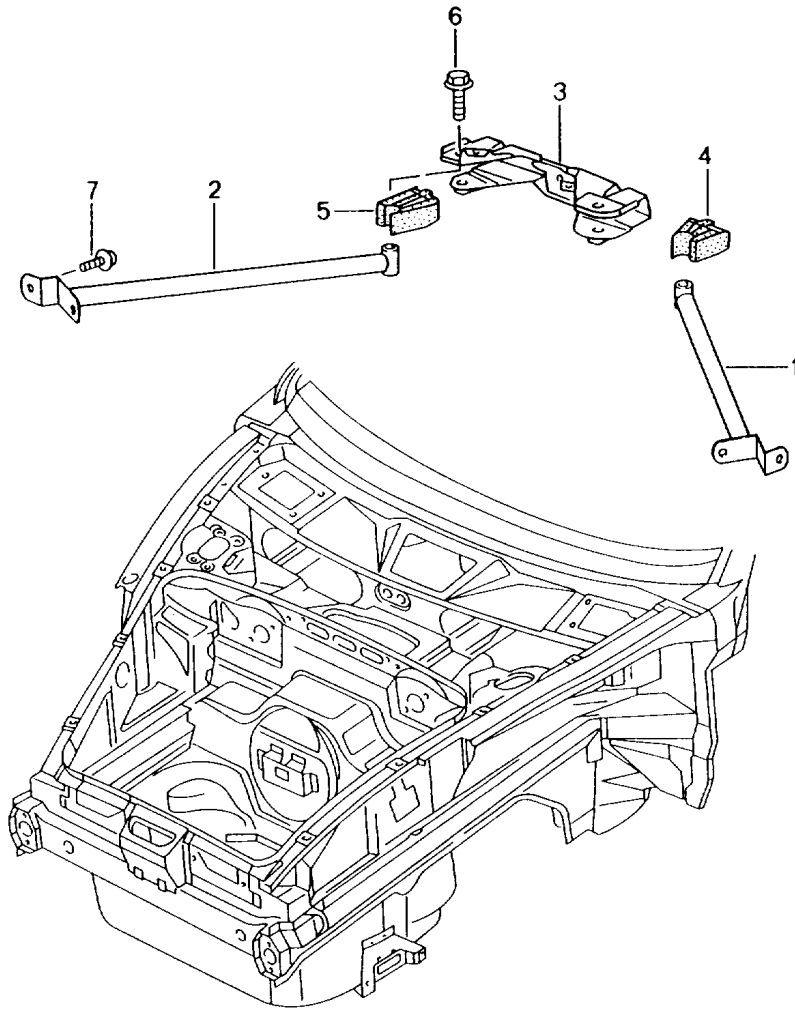

Model: 996 98

Model life 1998>>2005

Model: 996 98

Model life 1998>>2005

Pos	Part Number	Description	Remark	Qty	Model
1	996 504 233 00	Dome strut	/L -02	1	
1	996 504 233 01	Dome strut	/L	1	
2	996 504 234 00	Dome strut	/R -02	1	
2	996 504 234 01	Dome strut	/R	1	
3	996 504 359 00	Bracket		1	
4	996 504 633 00	Filler piece	/L	1	
5	996 504 634 00	Filler piece	/R	1	
6	900 378 100 09	Hexagon-head bolt AM 10 X 45		2	
7	900 075 010 09	Hexagon-head bolt M 6 X 12		4