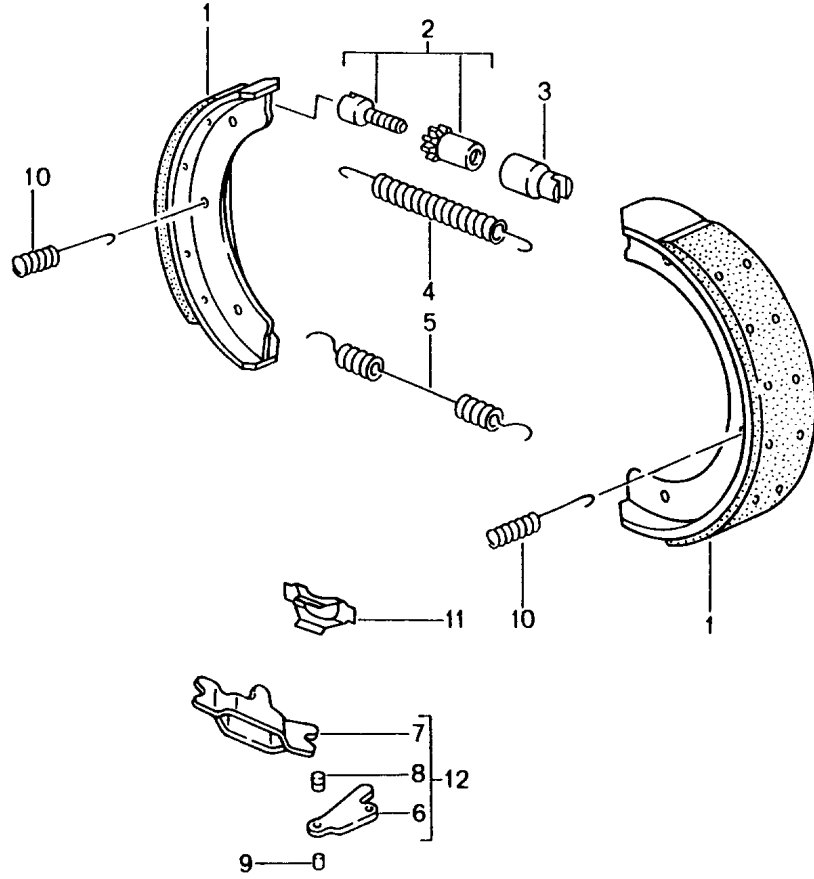

Model: 996 98

Model life 1998>>2005

Model: 996 98

Model life 1998>>2005

Pos	Part Number	Description	Remark	Qty	Model
1	928 352 097 10	Handbrake			
		Brake shoe	-02	4	
(1)	996 352 993 02	Brake shoe	03-	1	
		Repair kit			
2	993 352 071 00	Adjusting screw		2	
2	298 609 723	Adjusting screw		2	
4	997 352 721 00	Tension spring		2	
		Short			
5	996 352 723 00	Tension spring		2	
		Long			
6	928 352 441 01	Actuating lever		2	
7	928 352 443 01	Clip		2	
8	993 352 735 00	Articulated bolt		2	
9	993 352 737 00	Bolt		2	
10	996 352 741 00	Compression spring		4	
11	996 352 807 00	Supporting plate		2	
12	993 352 073 00	Push-button lock		2	
		Complete