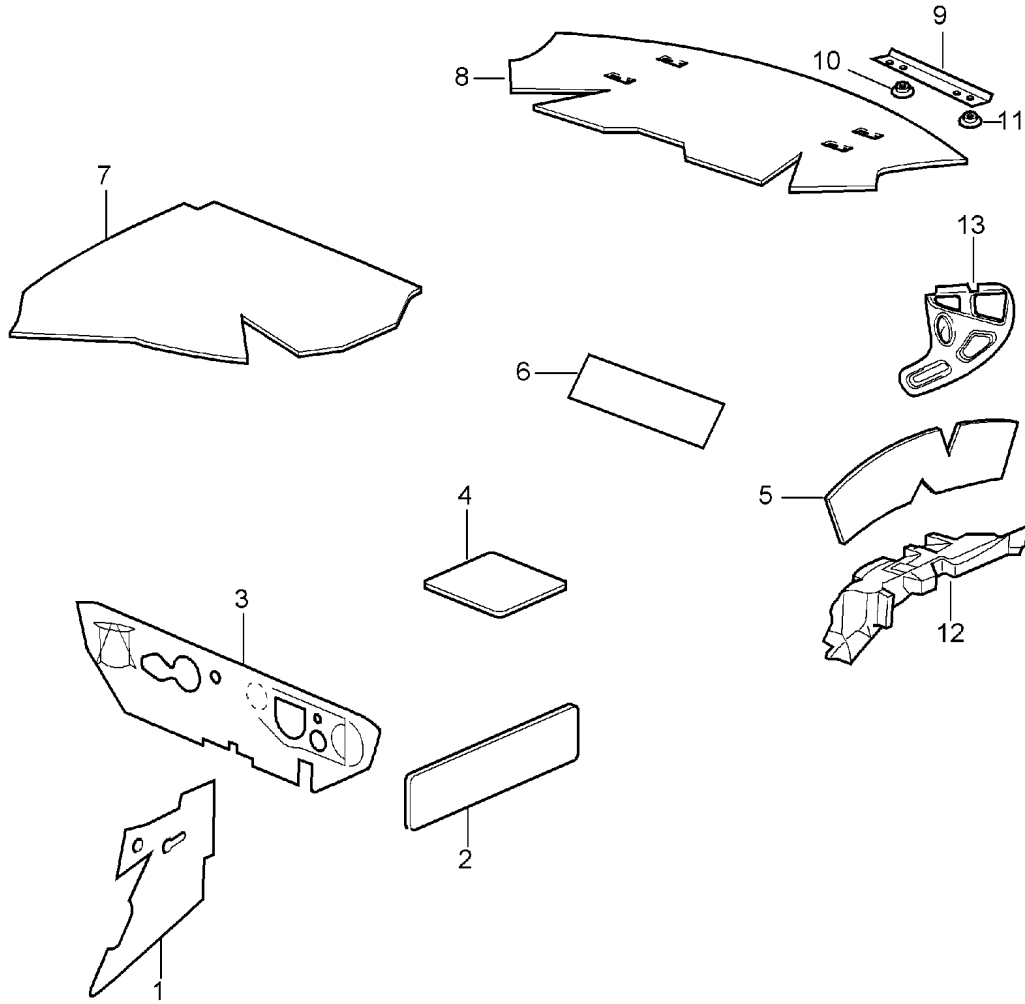

Model: 996 98

Model life 1998>>2005

Model: 996 98 Model life 1998>>2005

Pos	Part Number	Description	Remark	Qty	Model
1	996 556 605 01	Body Sound proofing 1 Sound absorber	/L	1	CABRIO
(1)	996 556 606 01	Wheel housing Front Sound absorber	/R	1	
2	996 556 531 01	Wheel housing Front Insulation		2	
3	996 556 723 01	Door in white Sound absorber	/LL	1	
4	996 556 503 01	Firewall Insulation		1	
-		Floor 228 X 230 Insulation	/L /R	1	
5	996 556 507 02	Seat well 160 X 40 Insulation	/L	1	
(5)	996 556 508 02	Wheel housing Rear Insulation	/R	1	
6	996 556 511 01	Wheel housing Rear Insulation		1	
(7)	996 556 611 00	Rear wall 430 X 120 Sound absorber	-99	1	
(7)	996 556 611 02	Convertible top Tray Sound absorber	/L 00-	1	
(7)	996 556 612 01	Convertible top Tray Sound absorber	/R	1	
8	996 556 711 03	Convertible top Tray Sound absorber		1	
(8)	996 556 711 04	F >>9946S 52758 F >>9946S 35172 Engine compartment Sound absorber		1	
9	996 556 761 00	F 994S6 52759>> F 994S6 35173>> Engine compartment Retaining strip	-00	2	
(9)	996 556 762 00	Engine compartment Retaining strip	-00	1	M620
9	996 556 761 01	Engine compartment Retaining strip	01-	1	
10	999 049 020 40	Engine compartment Plastic nut		5	
11	999 049 011 40	T5/30 X 5,1 Push button	-00	3	
12	996 556 657 02	T5/30 X 6,0 Sound absorber	/L -02	1	
12	996 556 657 04	Wheel-housing liner Rear Sound absorber	/L 03-	1	
(12)	996 556 658 02	Wheel-housing liner Rear Sound absorber	/R -02	1