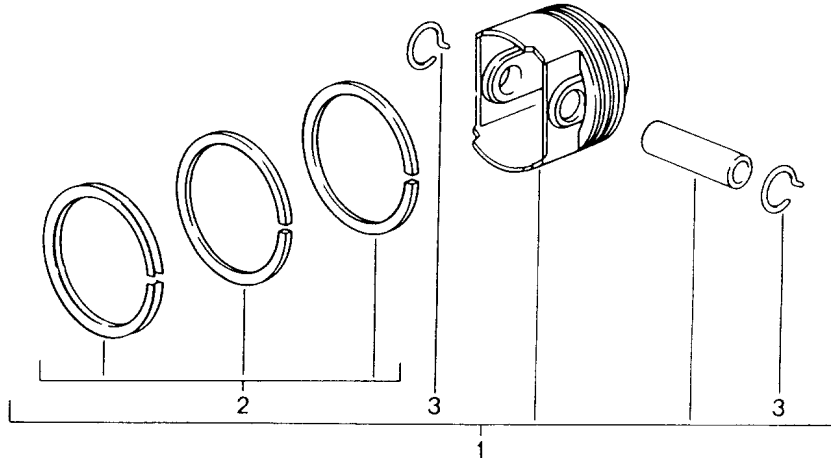

Model: 996 98

Model life 1998>>2005

Model: 996 98 Model life 1998>>2005

Pos	Part Number	Description	Remark	Qty	Model
1	996 103 051 18	Piston Piston Tolerance range X Identification - 544 - 547 G		6	M96.01/02/03 M96.04 M96.01/02/04
1	996 103 051 19	Piston Tolerance range X Identification + 547 - 550 G		6	M96.01/02/04
1	996 103 052 09	Piston Tolerance range X Identification - 526 - 532 G		6	M96.03
1	996 103 052 10	Piston Tolerance range X Identification + 532 - 538 G		6	M96.03
(1)	996 103 052 19	Piston Tolerance range X Identification - 525 - 530 G		6	M96.03
(1)	996 103 052 20	Piston Tolerance range X Identification + 531 - 536 G		6	M96.03
2	996 103 053 02	Set of piston rings		6	M96.01/02/04
(2)	996 103 053 04	Set of piston rings		6	M96.03
3	996 103 141 02	Circlip	-99	12	
3	996 103 141 03	Circlip	00-	12