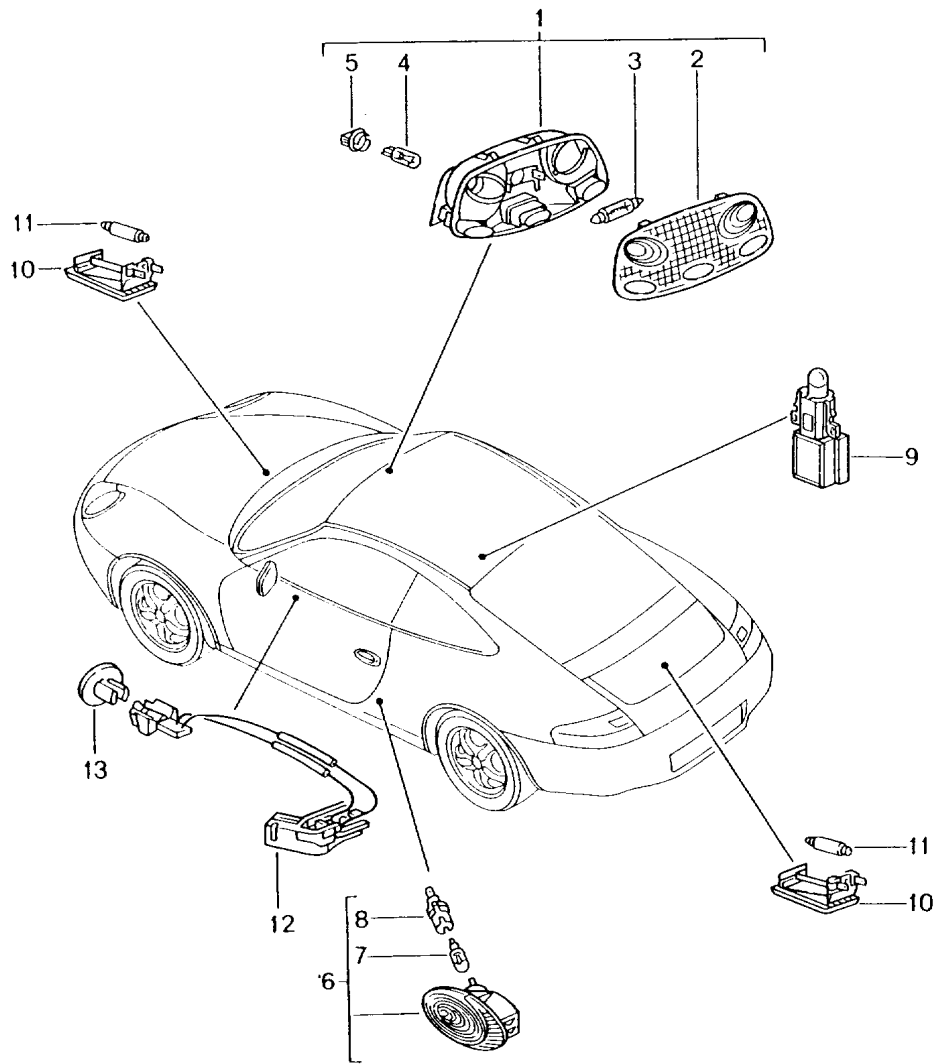

Model: 996 98 Model life 1998>>2005

Pos	Part Number	Description	Remark	Qty	Model
1	996 635 206 04	Fanfare Horn		1	
1	996 635 206 07	Fanfare High-pitched		1	
2	996 635 205 04	Fanfare Low-pitched		1	
2	996 635 205 07	Fanfare Low-pitched		1	
-	999 650 490 40	Plug socket		2	
-	999 650 135 22	Connector		4	
-	999 650 126 40	Gasket		4	
3	996 635 150 00	Support		1	
4	N 042 121 3	Shake-proof washer A 6,4		2	
5	900 380 015 01	Hexagon nut M 6		2	
6	900 377 003 03	Hexagon nut M 8		1	
7	996 637 117 02	Horn for Alarm system		1	
7	996 637 117 03	Horn for Alarm system		1	
7	996 637 117 04	Horn for Alarm system		1	
8	900 075 459 09	Combination screw		1	
8	900 075 459 01	Combination screw M 6 X 12 Z2		1	

Model: 996 98

Model life 1998>>2005