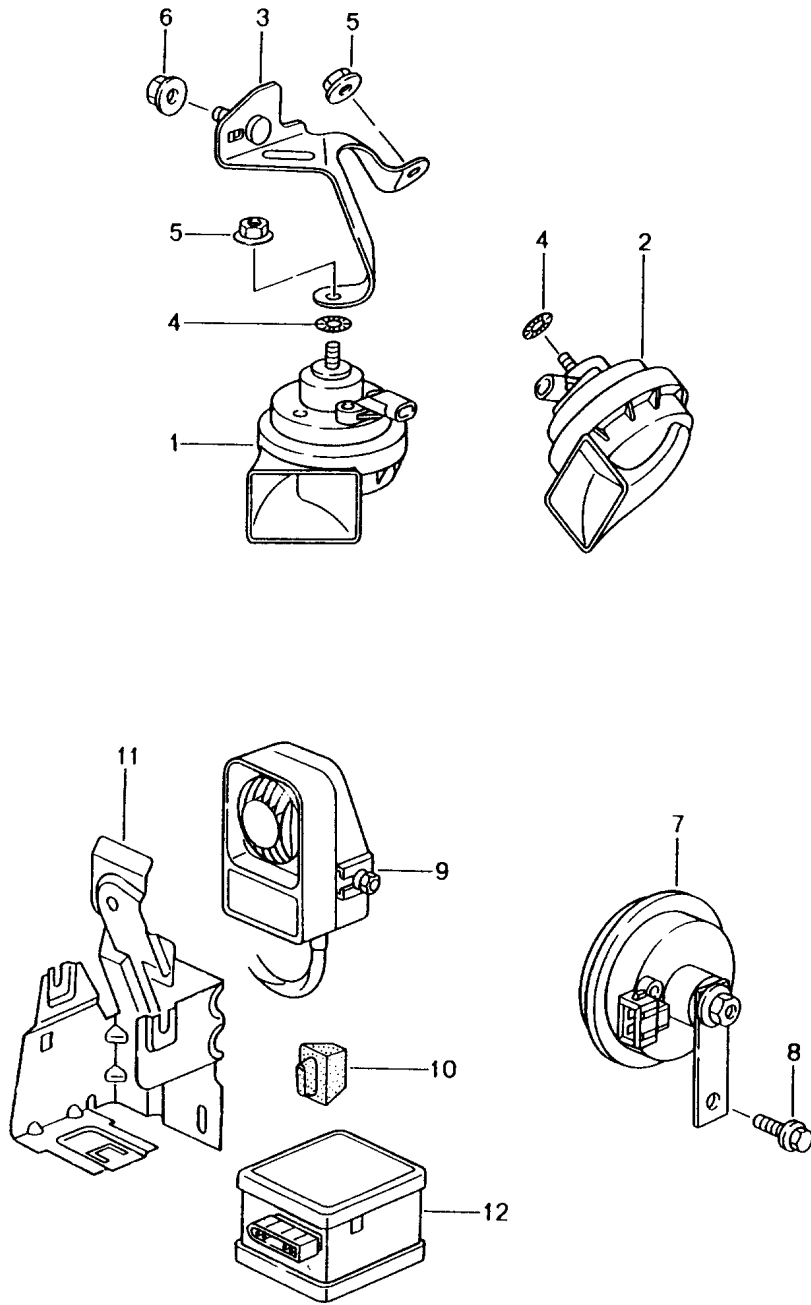

Model: 996 98

Model life 1998>>2005

Model: 996 98 Model life 1998>>2005

Pos	Part Number	Description	Remark	Qty	Model
1	996 635 206 04	Fanfare Horn		1	
1	996 635 206 07	Fanfare High-pitched		1	
2	996 635 205 04	Fanfare Low-pitched		1	
2	996 635 205 07	Fanfare Low-pitched		1	
-	999 650 490 40	Plug socket		2	
-	999 650 135 22	Connector		4	
-	999 650 126 40	Gasket		4	
3	996 635 150 00	Support		1	
4	N 042 121 3	Shake-proof washer A 6,4		2	
5	900 380 015 01	Hexagon nut M 6		2	
6	900 377 003 03	Hexagon nut M 8		1	
7	996 637 117 02	Horn for Alarm system		1	
7	996 637 117 03	Horn for Alarm system		1	
7	996 637 117 04	Horn for Alarm system		1	
8	900 075 459 09	Combination screw		1	
8	900 075 459 01	Combination screw M 6 X 12 Z2		1	