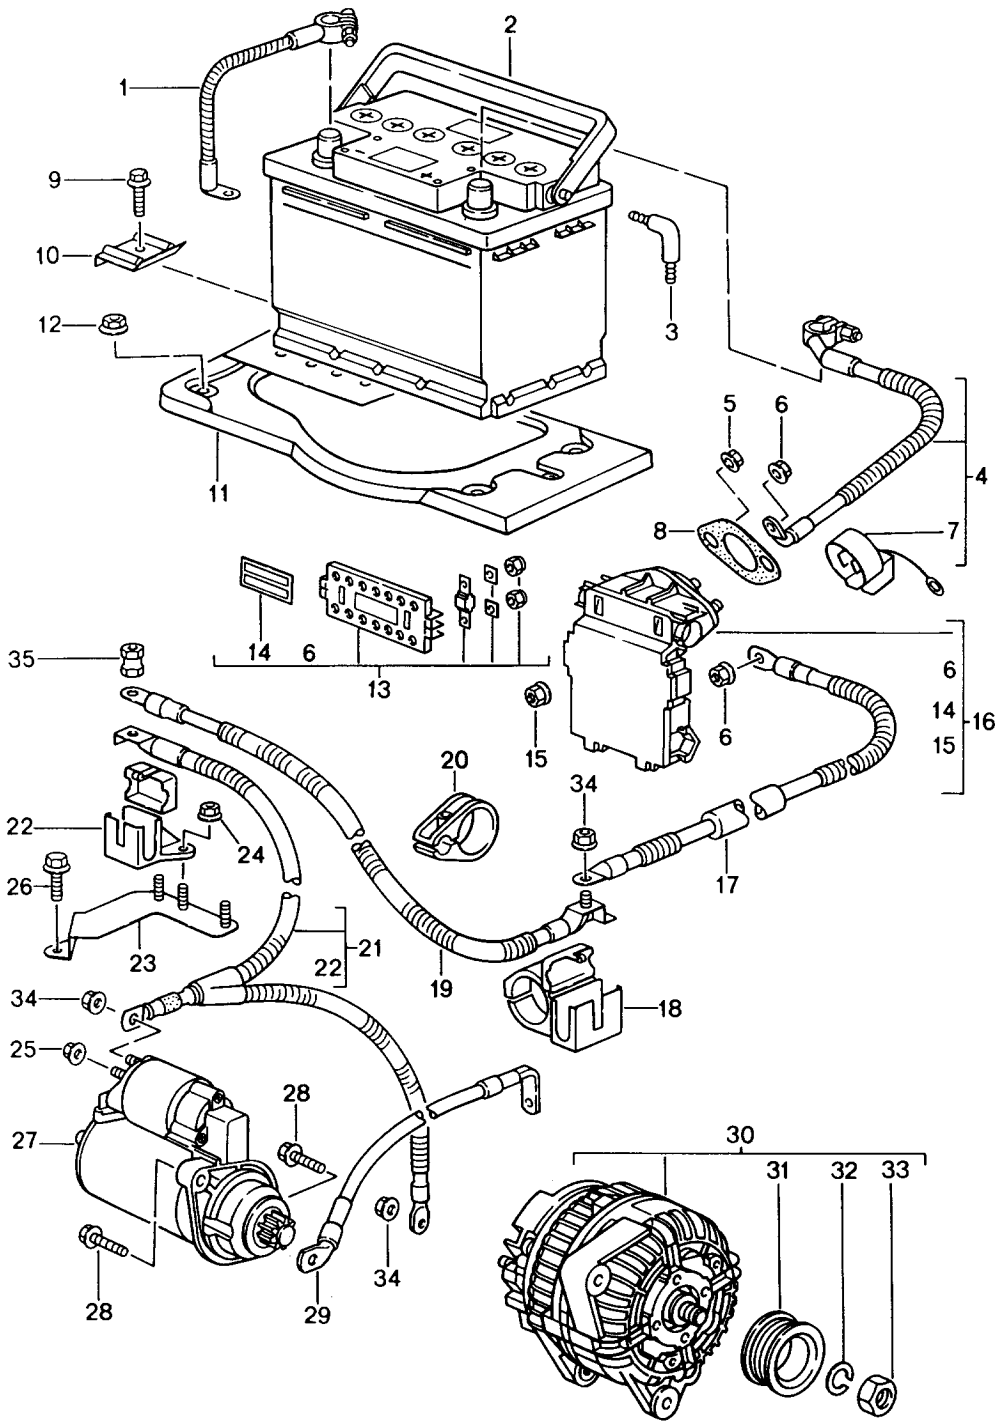

Model: 996 98

Model life 1998>>2005