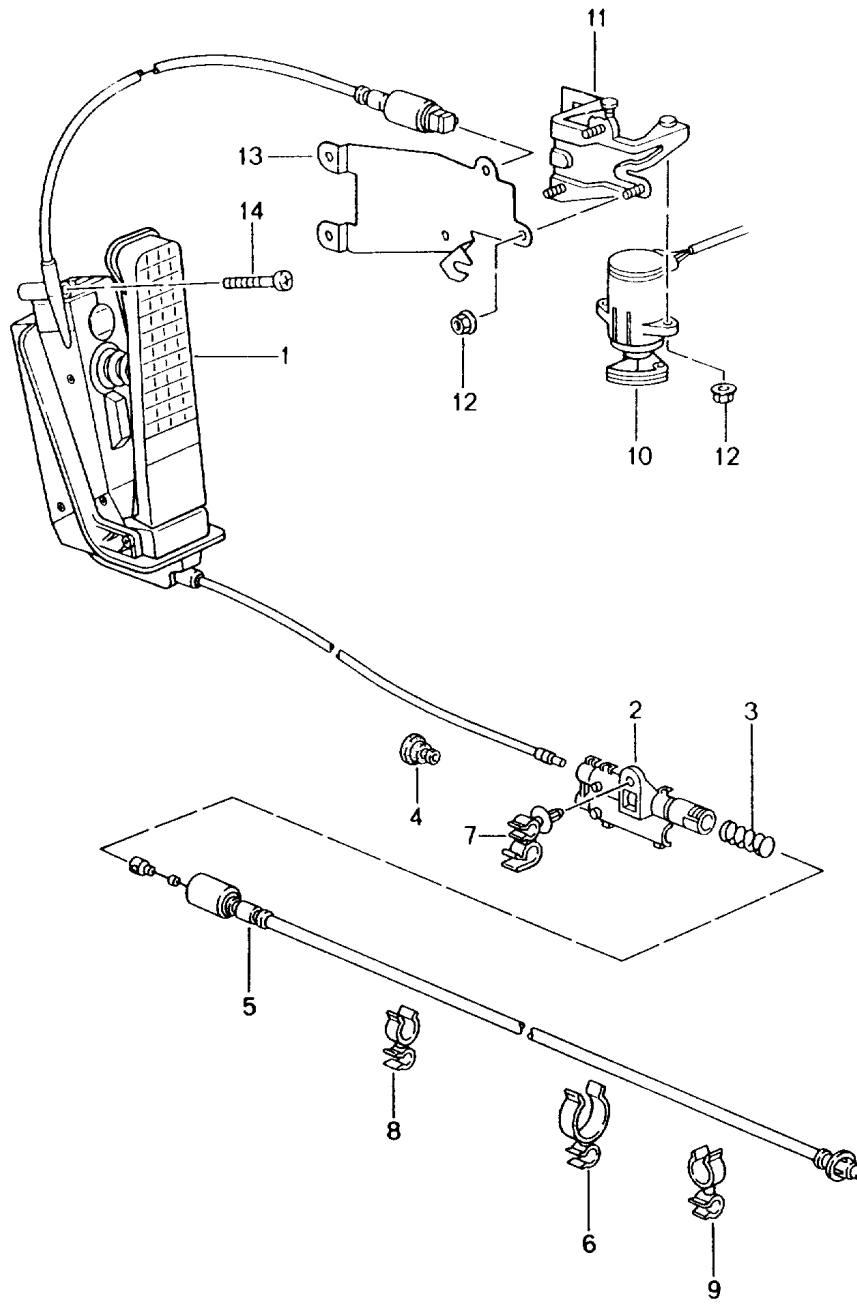

Model: 996 98

Model life 1998>>2005