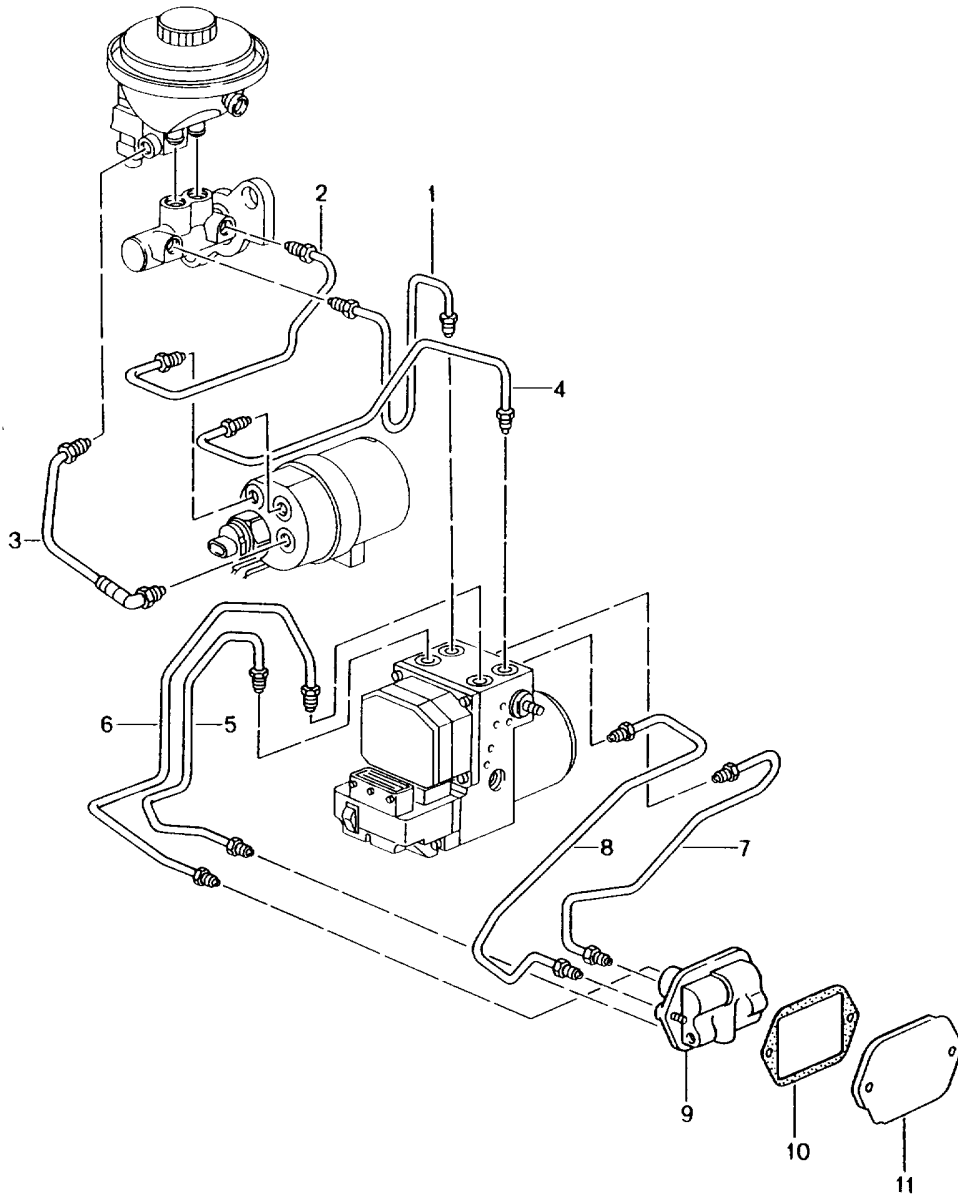

Model: 996 98

Model life 1998>>2005

Pos	Part Number	Description	Remark	Qty	Model
		Brake lines			M222/224
		Body front section	-99		M338
1	996 355 309 01	Brake line	/LL	1	
2	996 355 305 00	Regulator		1	
3	996 355 311 02	Brake line	/LL	1	
(3)	996 355 311 03	Brake line	/LL	1	
4	996 355 313 02	Brake line	/LL	1	
(4)	996 355 313 04	Brake line	/LL	1	
5	996 355 315 02	Brake line		1	
6	996 355 327 03	Brake line		1	
7	996 355 326 04	Brake line		1	
8	996 355 650 27	Intermediate piece		1	
9	996 355 752 00	Gasket	-01	1	
10	996 355 753 00	Reinforcement		1	
10	996 355 753 01	Reinforcement		1	
11	999 651 292 40	Support		1	
12	996 355 316 04	Brake line		1	

Model: 996 98

Model life 1998>>2005