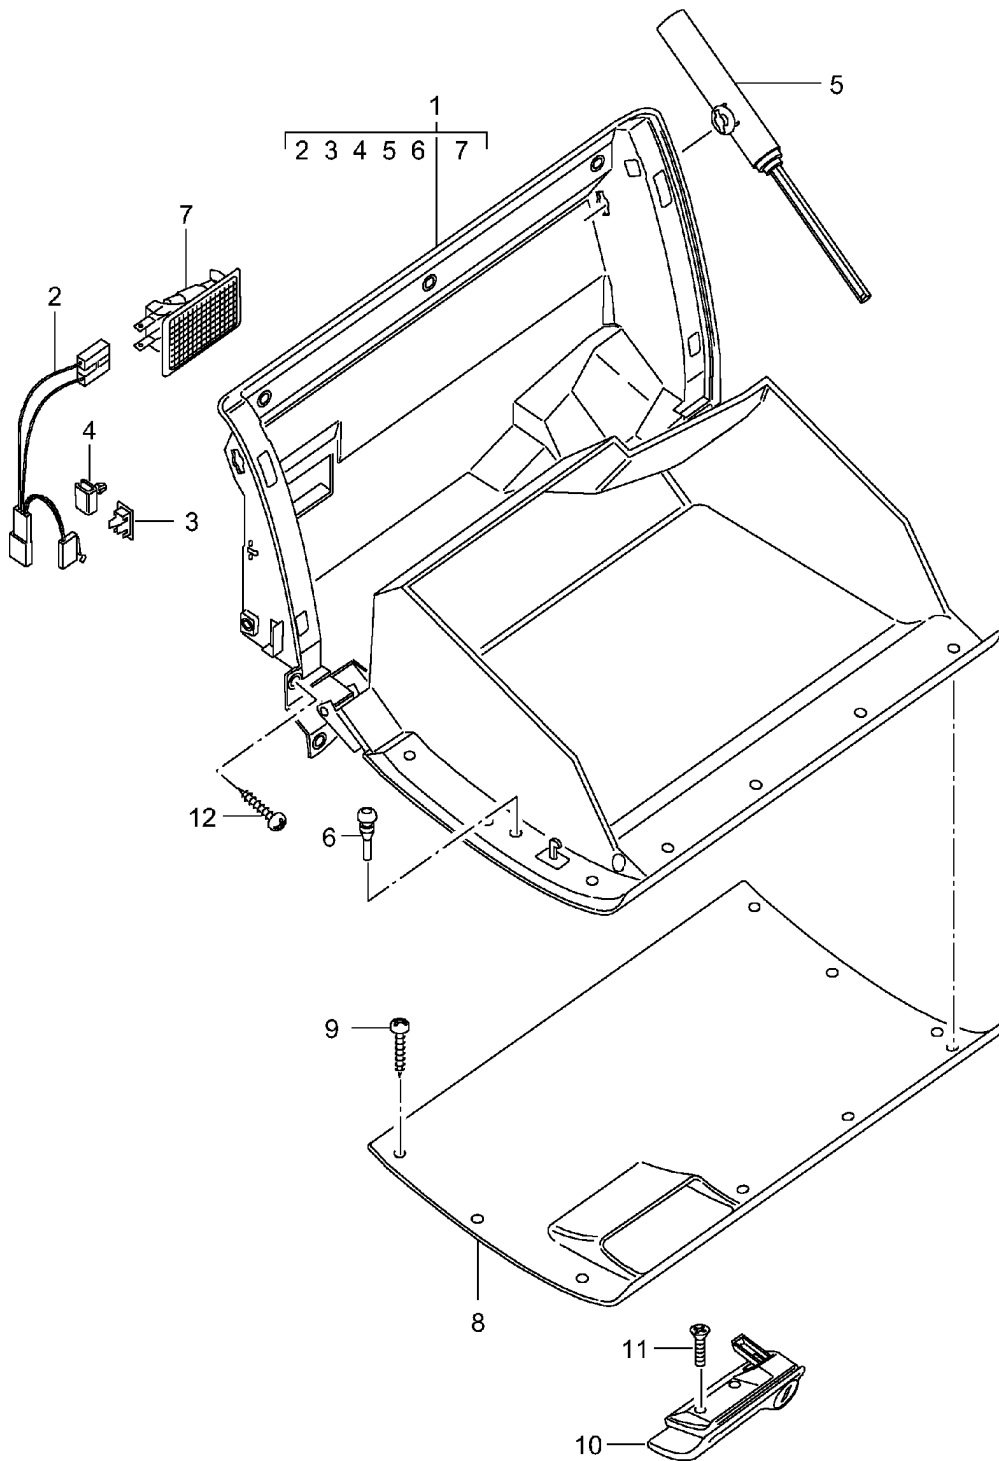

Model: 996 98

Model life 1998>>2005