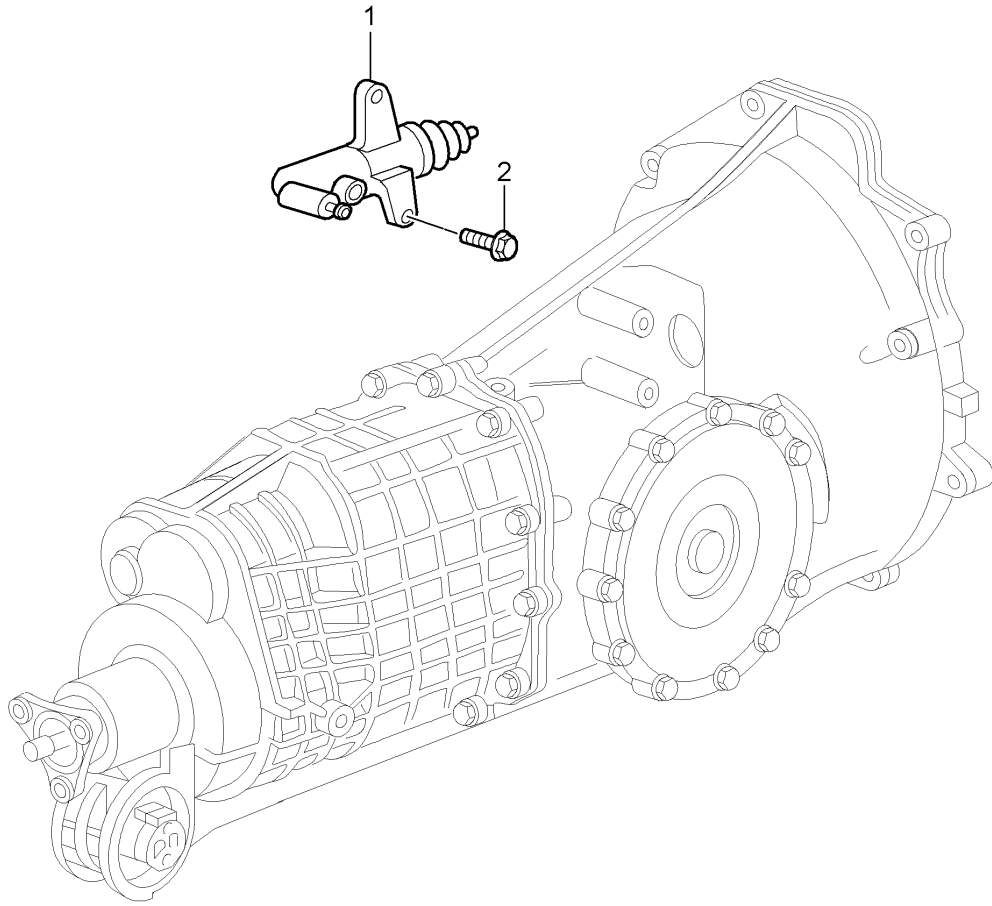

Model: 996 98

Model life 1998>>2005