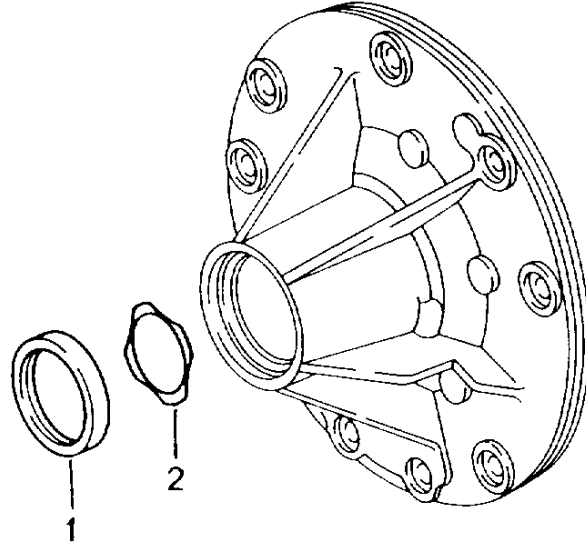

Model: 996 98

Model life 1998>>2005

Pos	Part Number	Description	Remark	Qty	Model
		Tiptronic	-01		A96.00
			99-01		M338
		Torque converter			A96.30
		Drive plate			M339
1	996 316 001 00	Torque converter		1	
1	996 316 001 01	Torque converter		1	
2	996 116 075 07	Drive plate		1	
3	999 073 091 09	Pan-head screw M 10 X 1 X 25		8	
4	900 067 369 09	Pan-head screw M 8 X 20		6	

Model: 996 98

Model life 1998>>2005