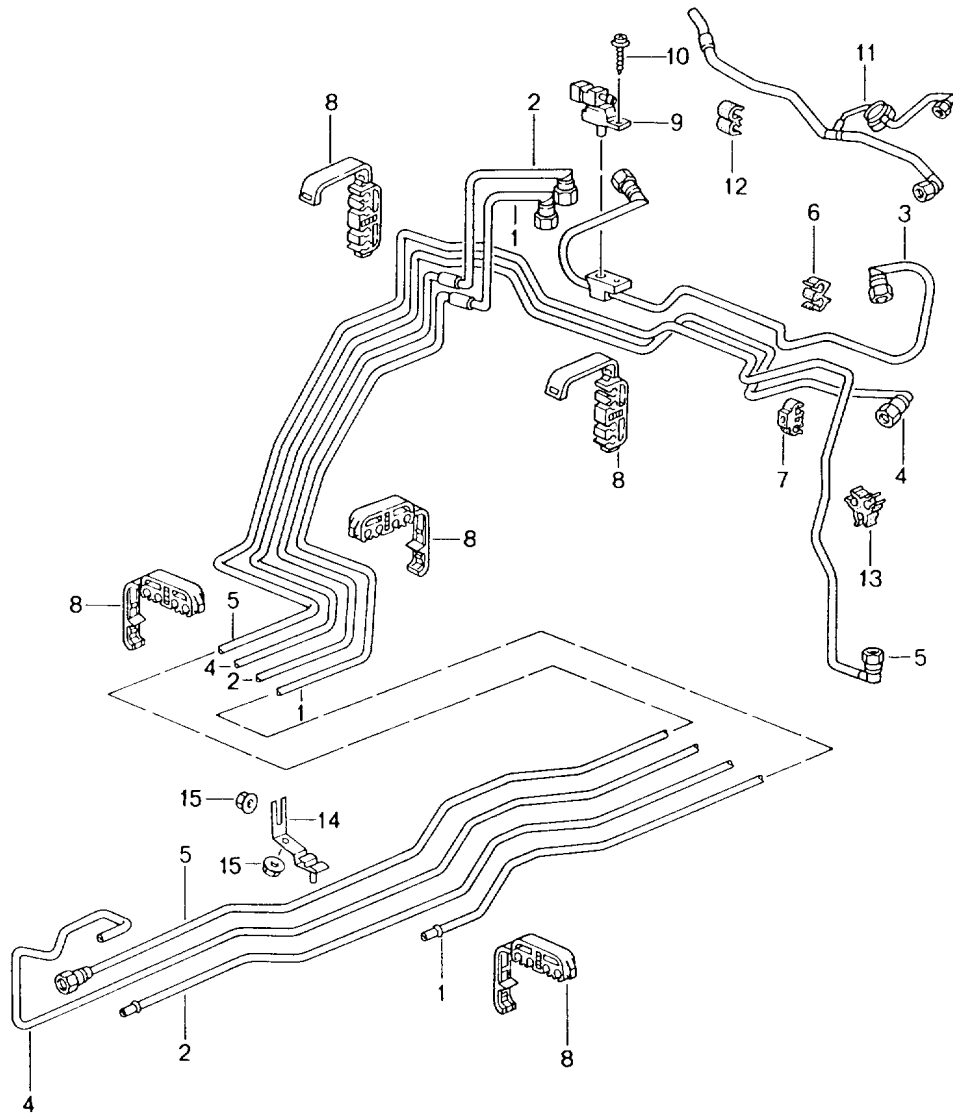

Model: 996 98

Model life 1998>>2005

Model: 996 98

Model life 1998>>2005

Pos	Part Number	Description	Remark	Qty	Model
		Fuel system Front			
1	986 201 261 01	Pressure line	-01	1	M338
1	996 201 261 02	Pressure line	02-	1	M338
1	996 201 261 01	Pressure line	-01	1	M339
1	996 201 261 03	Pressure line	02-	1	M339
2	996 201 271 00	Return line	-01	1	M338
2	996 201 271 01	Return line	-01	1	M339
2	996 201 271 03	Return line		1	M339
3	996 201 251 03	Vent line	/LL 98	1	M338/660
3	996 201 251 04	Vent line	/LL 98	1	M339/660
3	996 201 251 05	Vent line	/LL 99-	1	M338/664
3	996 201 251 06	Vent line	/LL 99-	1	M339/664
4	996 201 361 01	Air tube		1	
4	996 201 361 03	Air tube		1	M664
5	996 201 351 00	Air tube		1	
5	996 201 351 02	Air tube		1	M664
6	999 507 488 40	Cable holder		1	
7	999 507 487 40	Cable holder		1	
8	999 507 554 40	Cable holder		8	
9	996 606 205 00	Sensor		1	M660
10	999 919 042 02	Oval-head screw 5,0 X 12		1	M660
11	996 201 253 00	Vent line Information available		1	M339/664 M339/664
11	996 201 253 01	Vent line		1	M664
12	999 507 663 40	Hose holder		1	M664
13	999 507 664 40	Hose holder		1	M664
14	996 201 535 00	Support		1	
15	999 049 022 40	Plastic nut T5/22 X 10		2