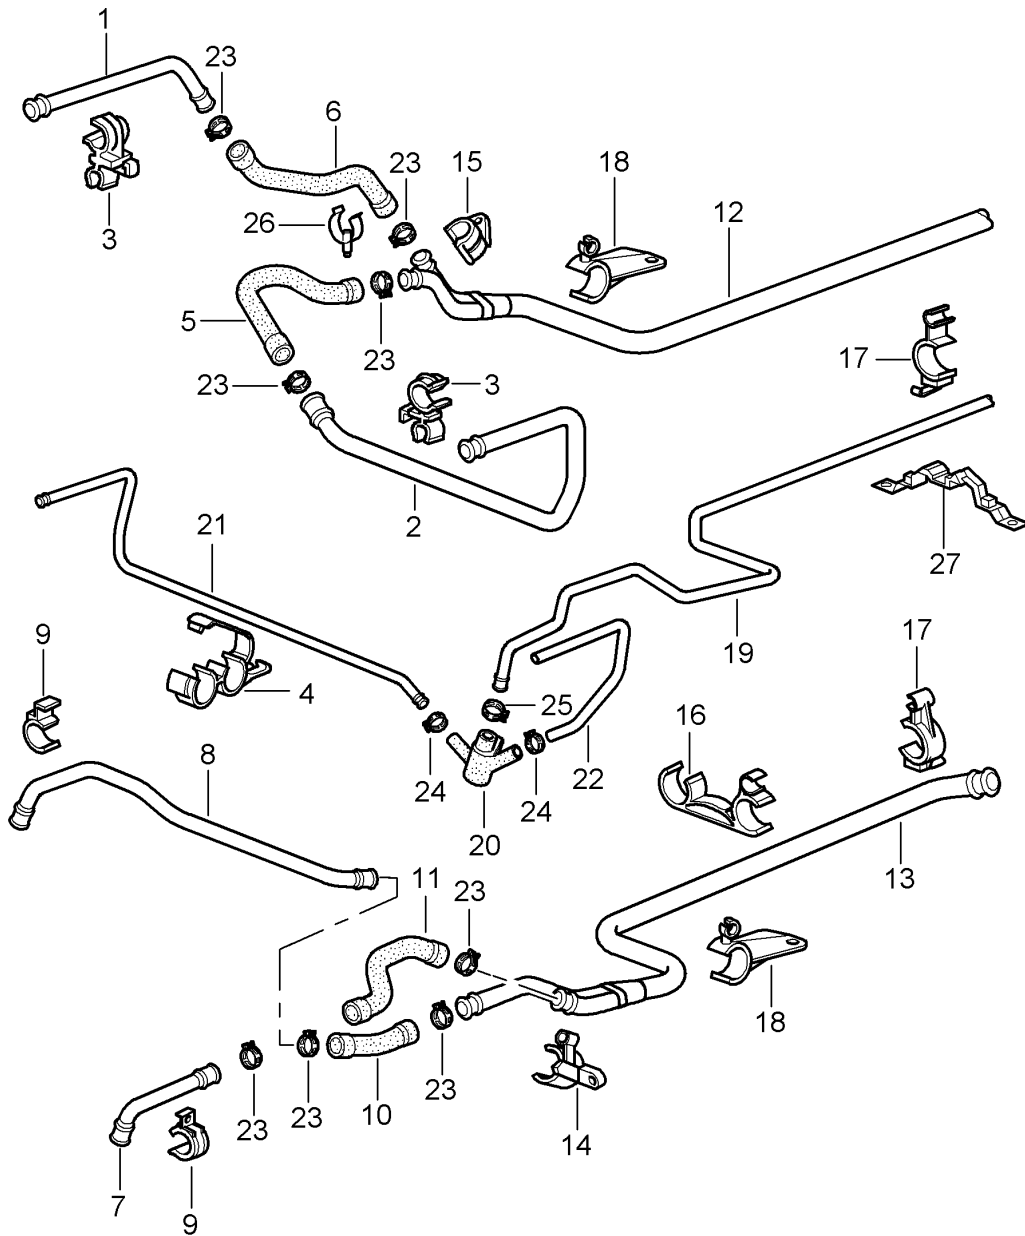

Model: 996 98

Model life 1998>>2005

Pos	Part Number	Description	Remark	Qty	Model
		Water cooling 2			M96.01/02/03 M96.04
1	996 106 611 52	Water tube Supply	-00	2	
1	996 106 611 53	Water tube Supply	01-	2	
2	999 512 499 00	Hose clamp 32 - 50		12	
3	996 106 414 55	Support		4	
4	996 106 623 53	Water hose Supply	/L	1	
5	996 106 624 53	Water hose	/R	1	
6	996 106 615 54	Water tube Return line		2	
7	996 106 419 52	Support		4	
8	996 106 627 52	Water hose		2	
8	996 106 627 55	Water hose		2	
9	996 106 651 54	Distributing piece Supply		1	
10	996 106 652 54	Distributing piece Return line		1	
11	996 106 413 52	Support		2	
12	999 084 629 09	Hexagon nut M 6		2	
12	999 084 629 01	Hexagon nut M 6		2	
13	996 106 415 52	Support		2	
14	900 378 035 01	Hexagon-head bolt M 6 X 16		6	
15	996 106 420 52	Support		2	
16	996 106 127 53	Vent line		1	
17	996 106 546 54	Y-piece		1	
17	996 106 546 55	Y-piece		1	
17	996 106 546 56	Y-piece		1	
18	999 512 554 00	Hose clamp 25 - 40		1	
19		Hose clamp 25 - 40		4	
20	996 106 126 54	Vent line	/R	1	
21	996 106 225 54	Vent line	/L	1	
22	996 106 412 51	Support		1	
23	996 106 135 52	Breather hose	-98	2	
23		Breather hose	99-	2	
24	996 106 685 53	Vent line		2	
25	999 507 378 40	Support		2	

Model: 996 98

Model life 1998>>2005