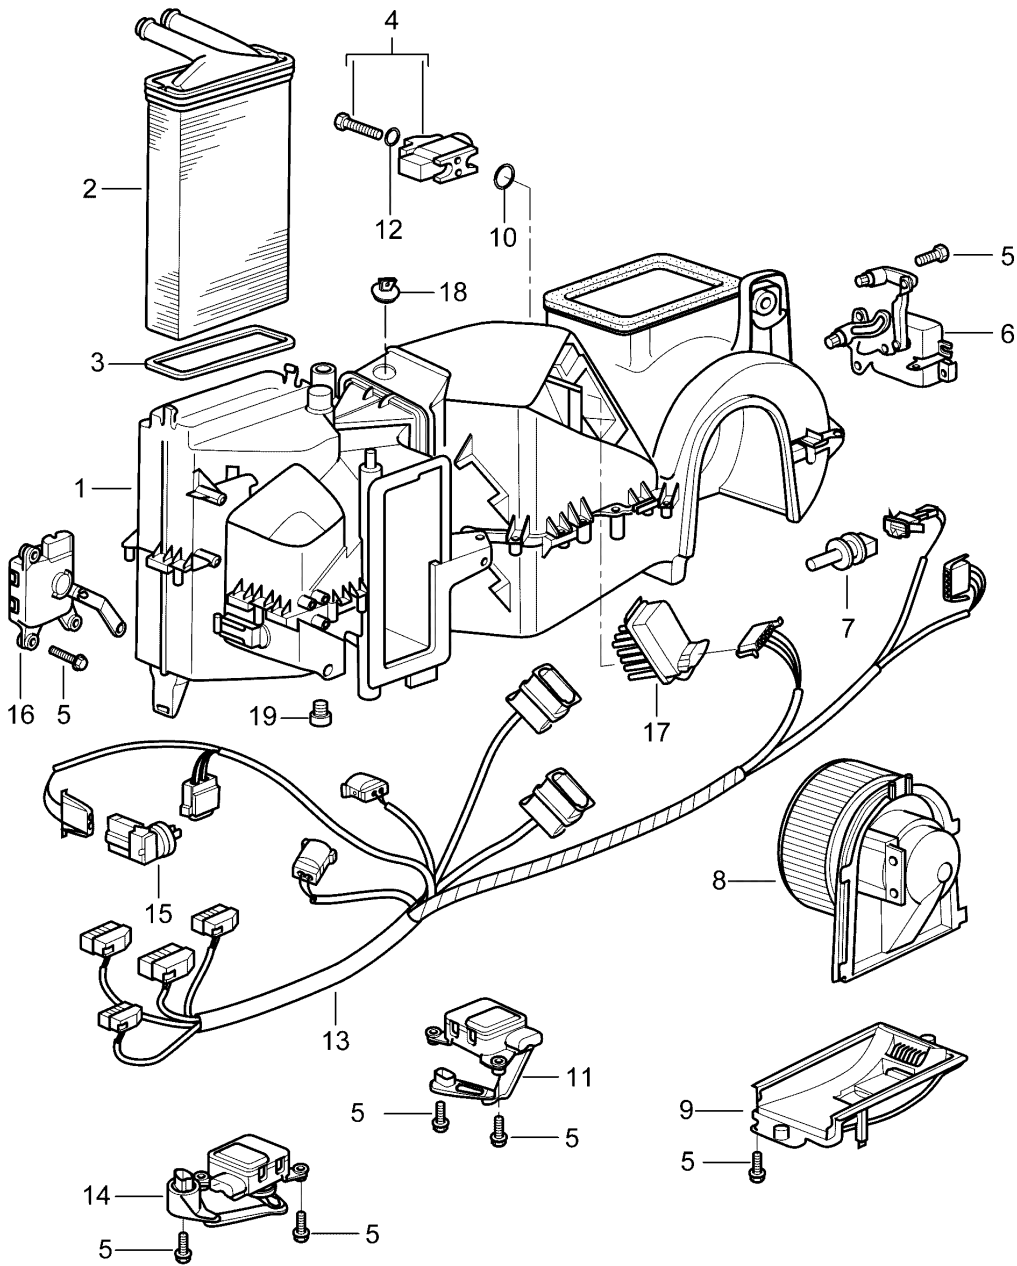

Model: 996 98

Model life 1998>>2005

Model: 996 98

Model life 1998>>2005

Pos	Part Number	Description	Remark	Qty	Model
		Air conditioner Single parts			M573
1	996 573 901 02	Air conditioner without Heat exchanger with Evaporator	/LL	1	
-	996 552 601 01	Support		1	
2	996 572 129 00	Heat exchanger		1	
2	997 572 129 00	Heat exchanger		1	
3	996 572 913 00	Gasket		1	
4	996 573 929 01	Expansion valve		1	
5	900 143 093 01	Combination screw ST4,8X19-C		X	
6	996 573 915 00	Electric motor Central valve	/LL	1	
7	1J0 907 543 B	Temperature sensor		1	
8	996 572 903 02	Blower	/LL -99	1	
8	996 624 107 01	Blower	/LL 00- -99	1	
-	000 043 300 99	Use also: Parts kit		1	
9	996 573 905 00	Lid		1	
10	999 707 596 40	O-ring 14X1,82		1	
11	996 573 919 00	Electric motor Temperature valve	/LL	1	
12	999 707 534 41	O-ring 17X2,00		1	
13	996 612 047 00	Wiring harness	/LL 98	1	
(13)	996 612 047 01	Wiring harness	/LL 99-	1	
(13)	996 622 047 00	Wiring harness	/LL 01-	1	
14	996 573 917 00	Electric motor Defroster flap	/LL	1	
15	1H0 907 543 A	Temperature sensor		1	
16	996 573 921 00	Electric motor Air flow sensor plate	/LL	1	
17	996 573 923 00	Resistor		1	
18	997 573 935 00	Stopper		1	
19	996 573 927 00	Blower outlet sensor		1	
-	996 552 601 01	Support for Heating and ventilation unit		1	