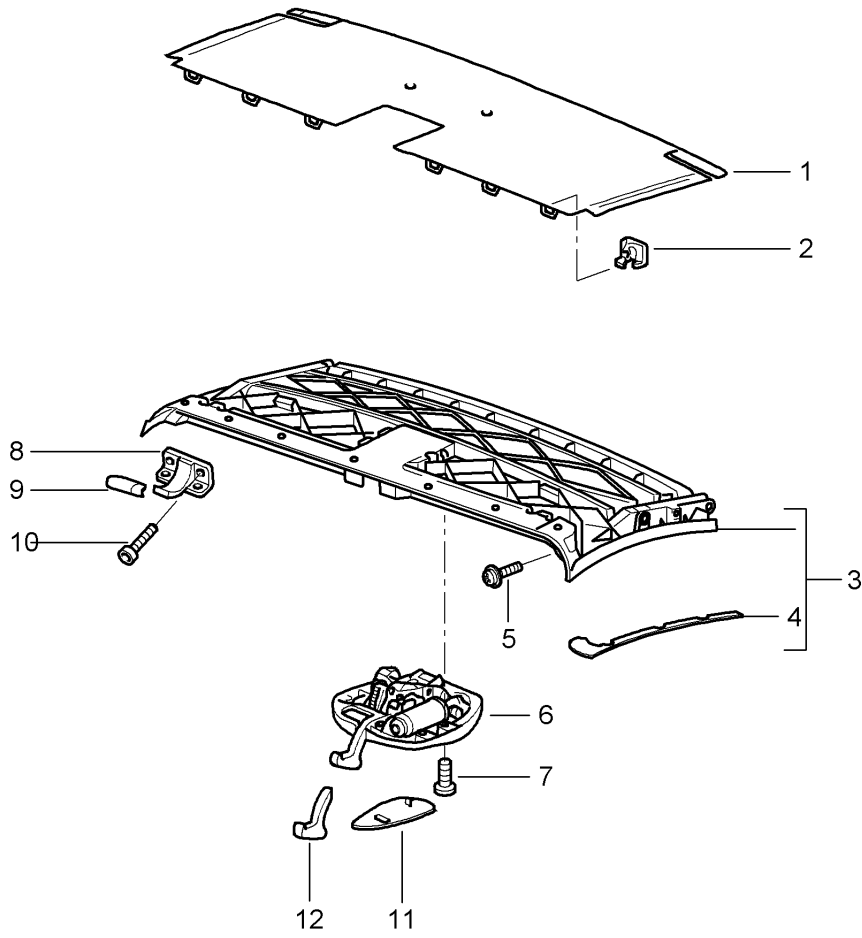

Model: 996 98

Model life 1998>>2005