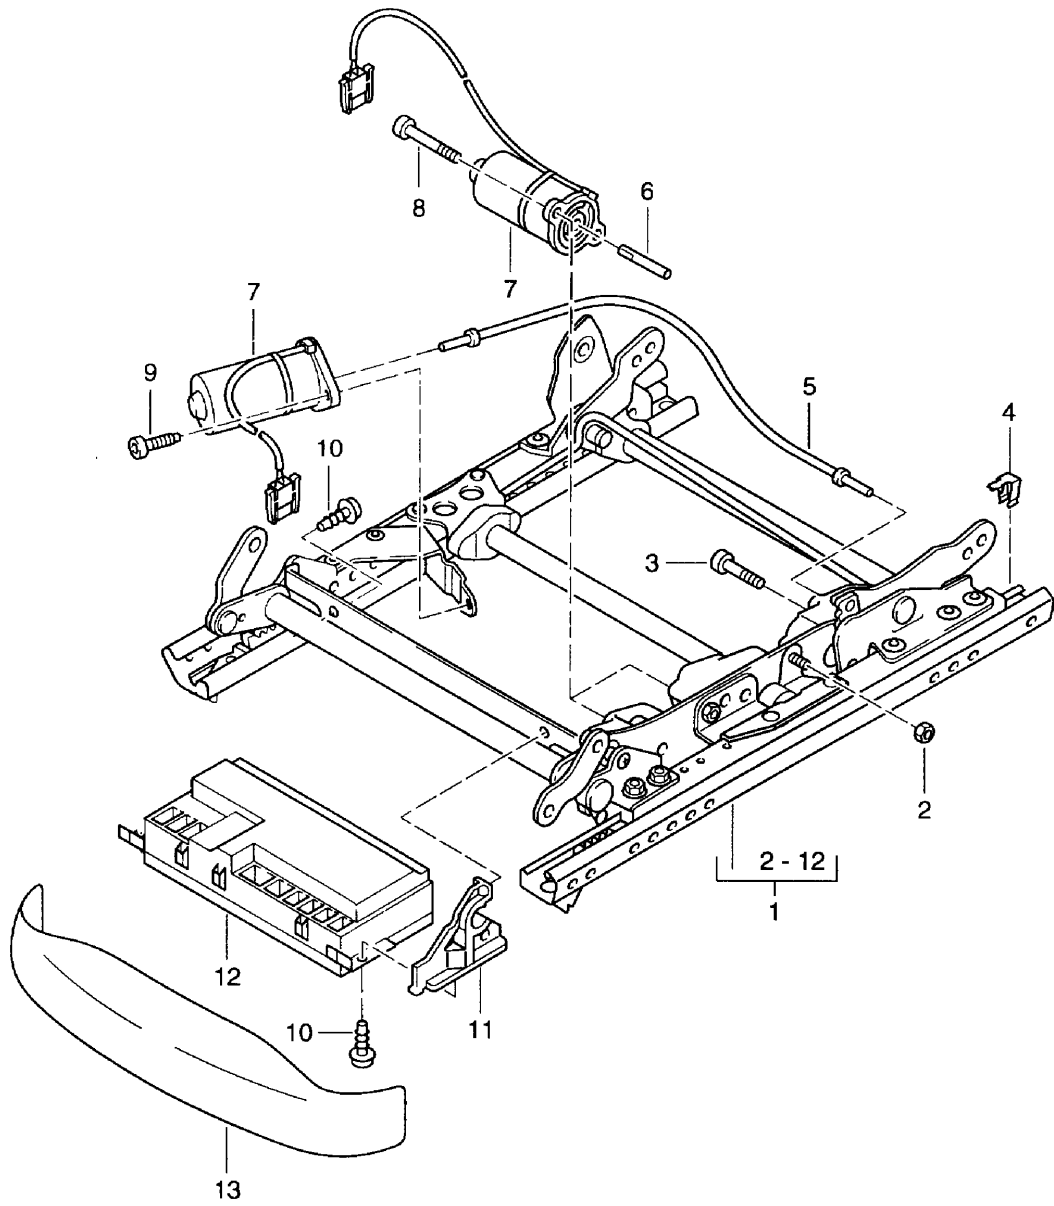

Model: 996 98 Model life 1998>>2005

Pos	Part Number	Description	Remark	Qty	Model
		Seat adjuster Standard seat with Height adjustment			CARRERA
1	996 521 641 00	Pipe	/L	1	
(1)	996 521 642 00	Rear Pipe	/R	1	
-	999 025 258 40	Rear Washer 12 X 19,5 X 0,5		8	M539/540
2	999 924 132 40	Bush	-01	4	
(2)	999 924 156 00	12 X 14 X 4,9 Bush	01-	4	
3	999 209 051 00	Spacer sleeve		2	
4	996 521 259 02	Screw	/H	4	M539/540
(4)	996 521 681 00	Complete Bearing pin Seat frame	/V	8	
5	986 521 659 00	Screw		8	
5	986 521 659 02	Adapter Screw		8	
6	999 311 008 01	Adapter Square screw Gas-pressure spring M 5 X 23,6		2	
7	986 521 687 00	Nut Gas-pressure spring		2	
8	996 521 615 01	Gas-pressure spring		1	M539/540
9	900 910 003 07	Hexagon nut Adapter M 8		8	
(10)	986 521 679 00	Adapter Seat frame Front	/L	2	
10	986 521 680 00	Adapter Seat frame Front	/R	2	
11	996 521 692 01	Seat rail Inner	/R	1	M369/375
(11)	996 521 691 01	Seat rail Inner	/L	1	M370/376
12	996 521 617 01	Handle	/L	1	M369/375
(12)	996 521 618 01	Handle	/R	1	M370/376
13	996 521 621 01	Lever Complete	/L	1	M369/375
(13)	996 521 622 01	Lever Complete	/R	1	M370/376
14	996 521 645 00	Clutch power spring		2	
15	996 521 689 01	Seat rail Outer	/L	1	M369/375
(15)	996 521 690 01	Seat rail Outer	/R	1	M370/376
16	986 521 643 00	Threaded plate		4	
17	996 521 603 00	Stop		4	M553
18	996 521 601 00	Fixing clip Stop		4	
19	996 521 675 00	Adjusting mechanism	/L	1	M539
(19)	996 521 676 00	Adjusting mechanism	/R	1	M540
20	986 521 683 00	Bowden cable		2	M539/540
21	999 919 195 07	Countersunk-head screw	-00	2	
(21)	999 919 199 09	Countersunk-head screw M 5 X 18	01-	2	

Model: 996 98

Model life 1998>>2005