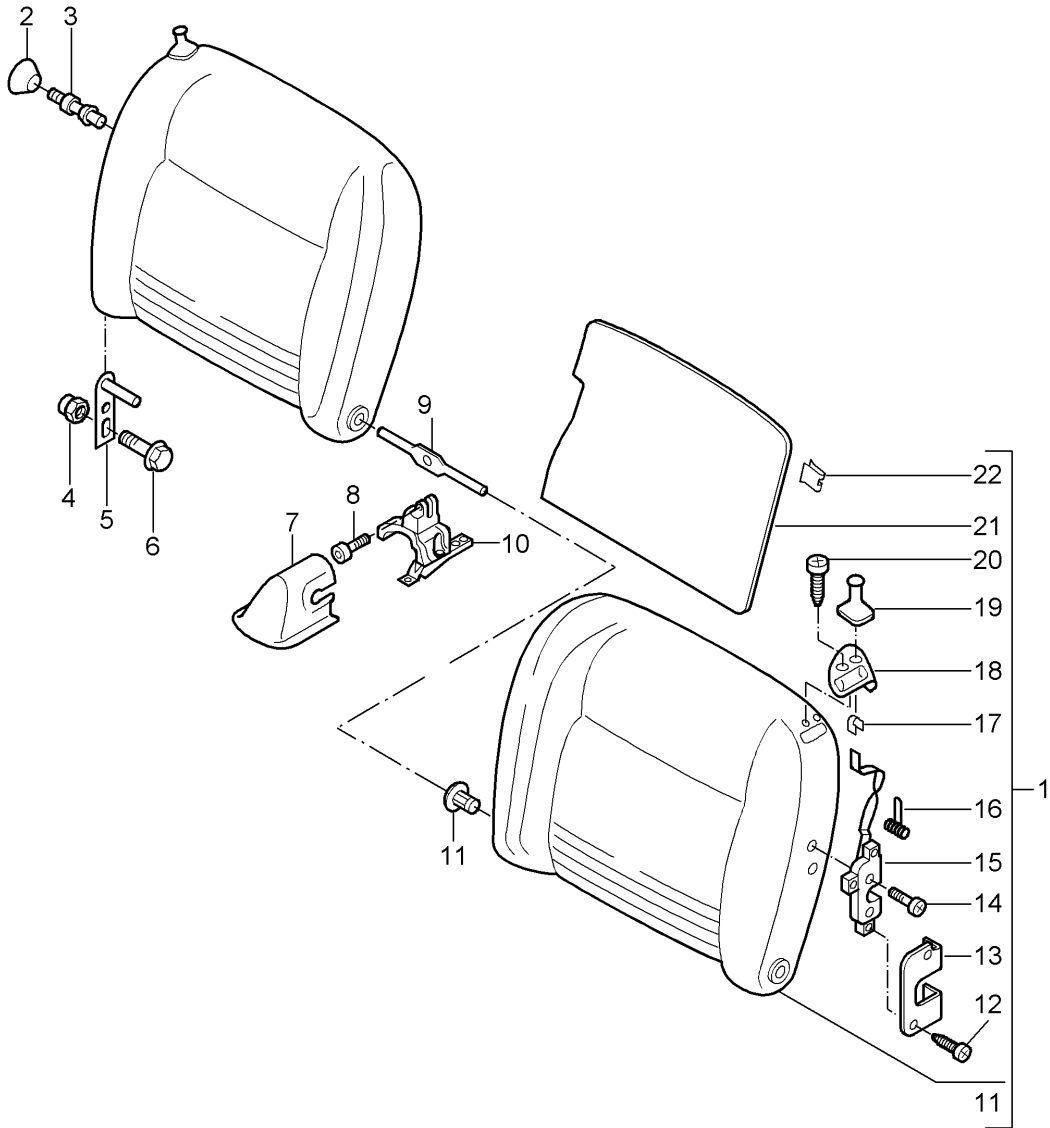

Model: 996 98

Model life 1998>>2005