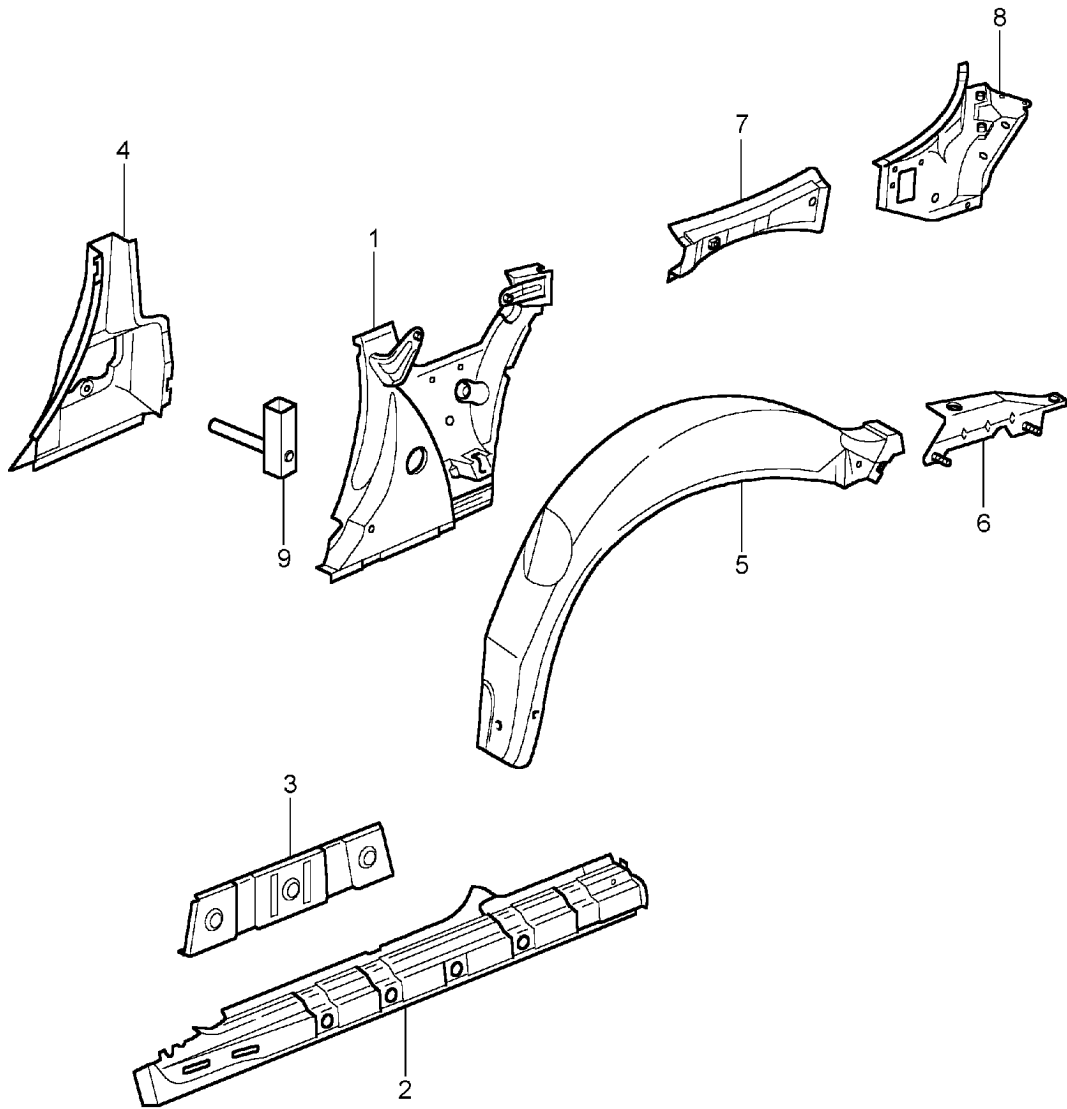

Model: 996 98

Model life 1998>>2005