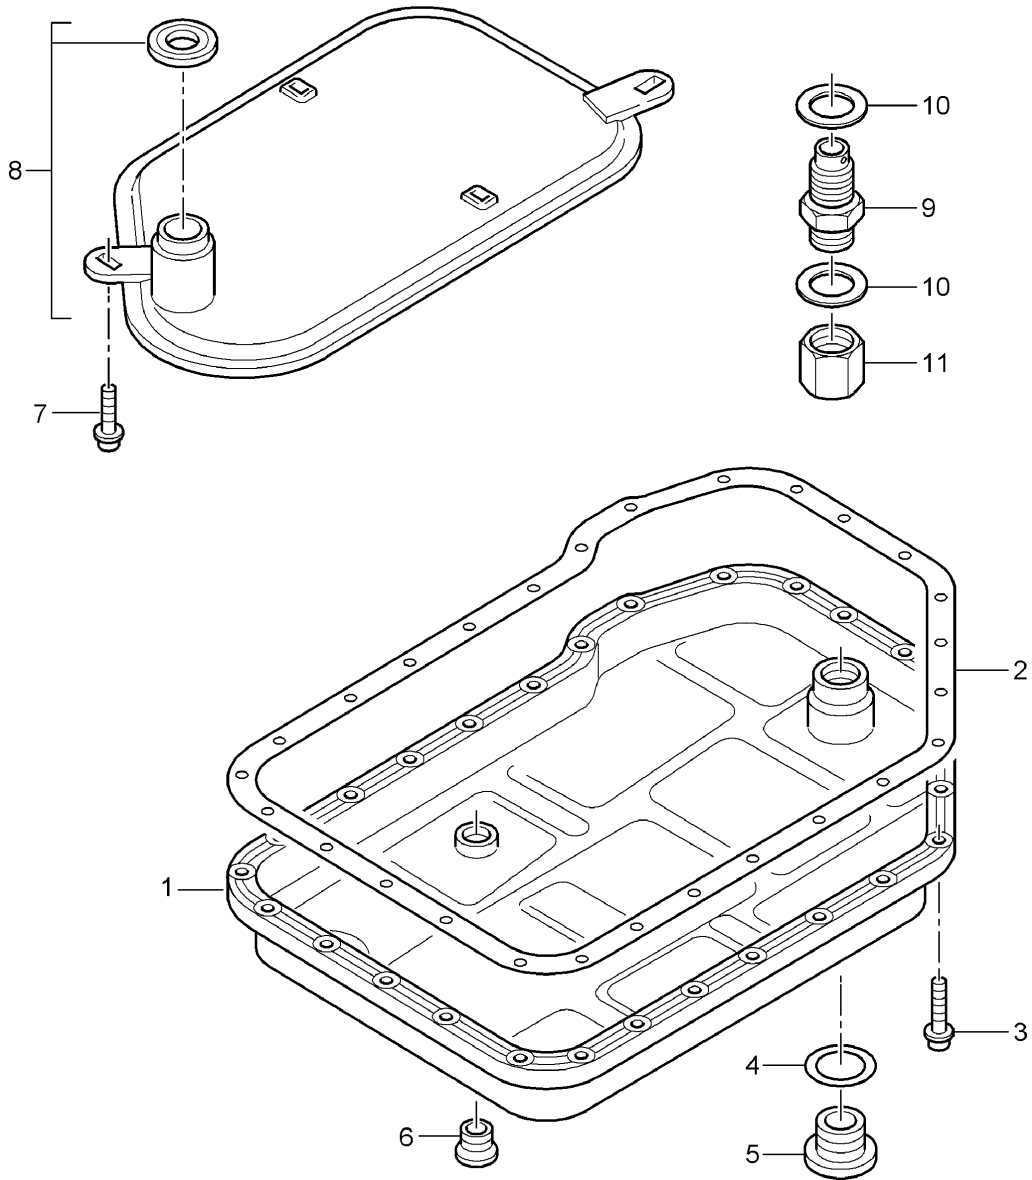

Model: 996 98

Model life 1998>>2005

Model: 996 98

Model life 1998>>2005

Pos	Part Number	Description	Remark	Qty	Model
		Tiptronic	-01		A96.00/30
		Oil filter			
		Oil pan			
1	986 321 025 02	Oil pan		1	
2	986 397 016 00	Gasket		1	
3	943 397 039 00	Pan-head screw		27	
		M 6 X 20			
4	986 397 014 00	Round seal		1	
5	986 397 015 00	Screw plug		1	
		M 30 X 1,5			
5	986 397 015 01	Screw plug		1	
		M 30 X 1,5			
6	986 397 013 00	Screw plug		1	
		M 16 X 1,5			
7	943 397 045 00	Pan-head screw		2	
		M 5 X 12			
8	996 307 403 00	Filter		1	
9	996 307 055 11	Connection piece		1	
		Oil inlet			
10	900 123 007 30	Sealing ring		2	
		14 X 18			
11	900 070 011 01	Cap nut		1	
		M14 X 1,5