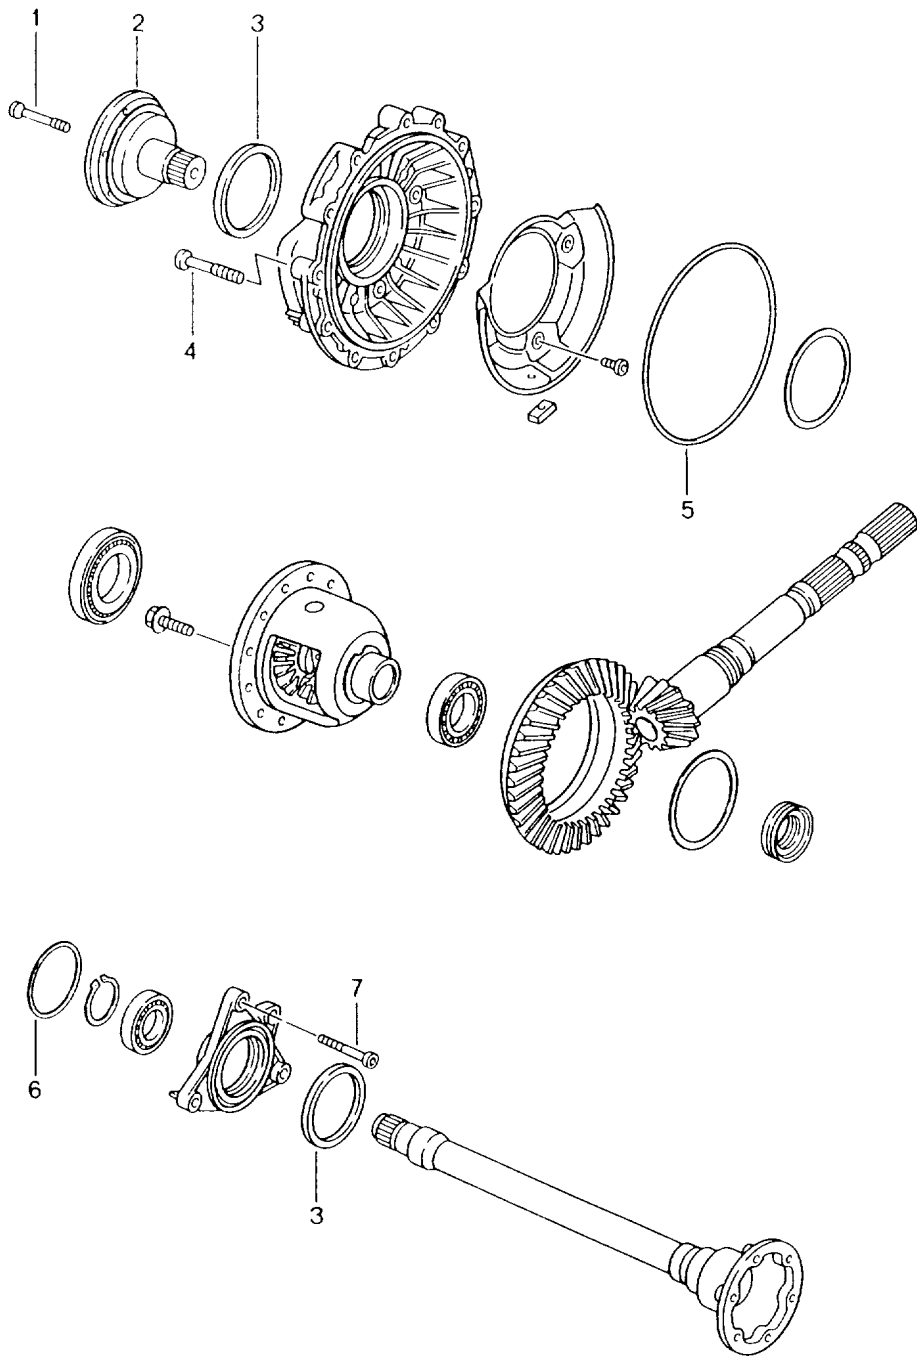

Model: 996 98

Model life 1998>>2005

Model: 996 98

Model life 1998>>2005

Pos	Part Number	Description	Remark	Qty	Model
		Tiptronic			A96.00/10 M338 A96.30/35 M339
1	944 332 587 00	Differential Differential housing Elastic bolt M 8		1	
2	996 332 202 00	Drive flange		1	
3	996 397 004 00	Shaft sealing ring for Lid	99-	1	A96.00 A96.30
3	999 113 484 40	Shaft sealing ring for Lid		1	A96.10/35
(3)	996 397 015 00	Shaft sealing ring for Flange	99-	1	A96.00 A96.30
(3)	999 113 482 40	Shaft sealing ring for Flange		1	A96.10/35
4	986 397 029 00	Pan-head screw M 8 X 45		12	
5	996 397 005 00	Round seal		1	
6	986 397 034 00	Round seal		1	
7	996 397 007 00	Pan-head screw M 8 X 30		3	
-	986 397 026 00	Screw plug		1	
-	986 397 026 01	Screw plug		1