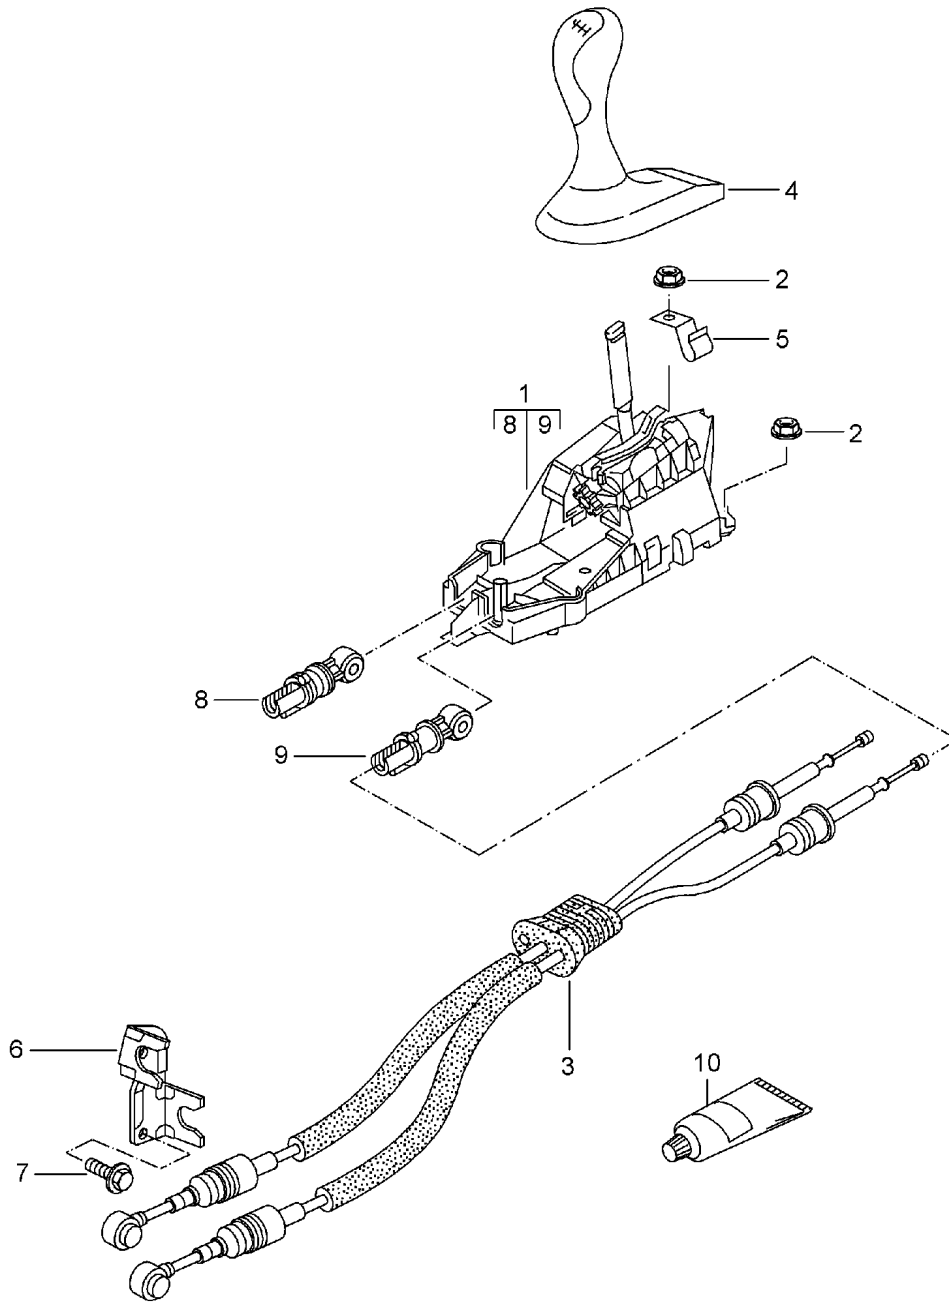

Model: 996 98 Model life 1998>>2005

Pos	Part Number	Description	Remark	Qty	Model
-	999 084 629 01	Hexagon nut M 6		3	
-	999 045 004 40	Hexagon nut M 6		3	
5	996 355 535 02	Support		1	
6	996 355 559 00	Bolt		2	
7	999 166 080 02	Lock		2	
8	900 377 003 02	Hexagon nut VM 8		2	
9	996 618 140 00	Control unit	99	1	M339/476
10	996 606 301 00	Support	99	1	M339/476
11	996 618 038 00	Cover	99	1	M339/476
12	999 167 047 02	Ball pin	99	4	M339/476
13	996 606 110 01	Sensor	99	1	M339/476
14	996 606 108 00	Sensor	99	1	M339/476
15	996 606 208 00	Heat shield	99	1	M339/476
(14)	996 606 117 00	Sensor See technical manual Group 0 Diagnostic NR.45-5	00	1	M476
(14)	996 606 145 00	Sensor	01-	1	M476

Model: 996 98

Model life 1998>>2005