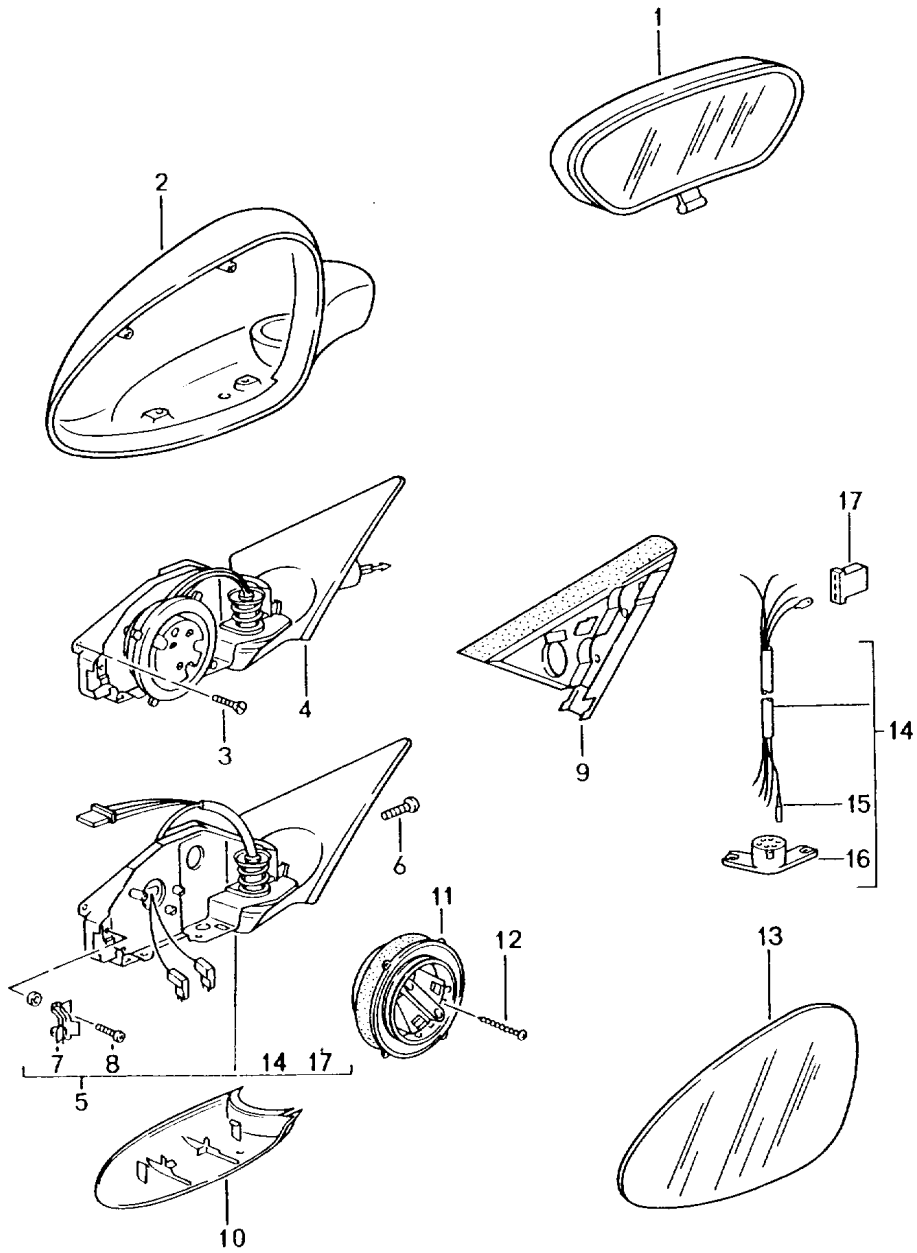

Model: 996 98

Model life 1998>>2005