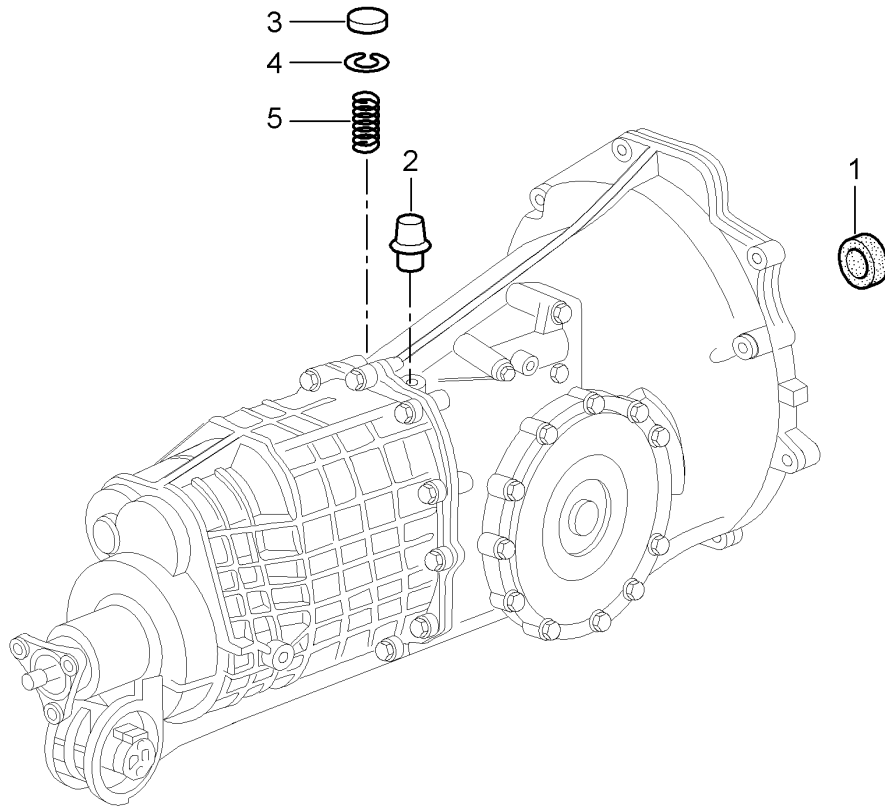

Model: 996 98 Model life 1998>>2005

Pos	Part Number	Description	Remark	Qty	Model
		Transmission	-01		G96.00 M338
			99-01		G96.30 M339
			02-		G96.01 M338
			02-		G96.31 M339
		Installed Single parts			
1	996 606 103 01	Switch		1	
2	996 302 033 00	Back-up light Flange	99-01	1	G96.30 M339
(2)	996 302 033 50	Flange		1	G96.31 M339
3	999 113 475 40	Shaft sealing ring 40 X 62 X 10	99-	1	M339
4	996 302 317 00	Collar nut	99-	1	M339
5	996 423 677 00	Support		1	
6	900 108 064 00	Ball 8		4	
7	996 303 245 00	Compression spring		4	
8	900 124 023 02	Screw plug M 10 X 1		4	
9	996 301 312 00	Transmission cover Lateral		1	
10	996 301 315 00	O-ring 190 X 3		1	
11	996 301 317 00	Hexagon-head bolt M 8 X 35		11	
12	900 378 101 09	Hexagon-head bolt M 10 X 35		3	
-	000 043 010 00	Loctite 574		1	

Model: 996 98

Model life 1998>>2005