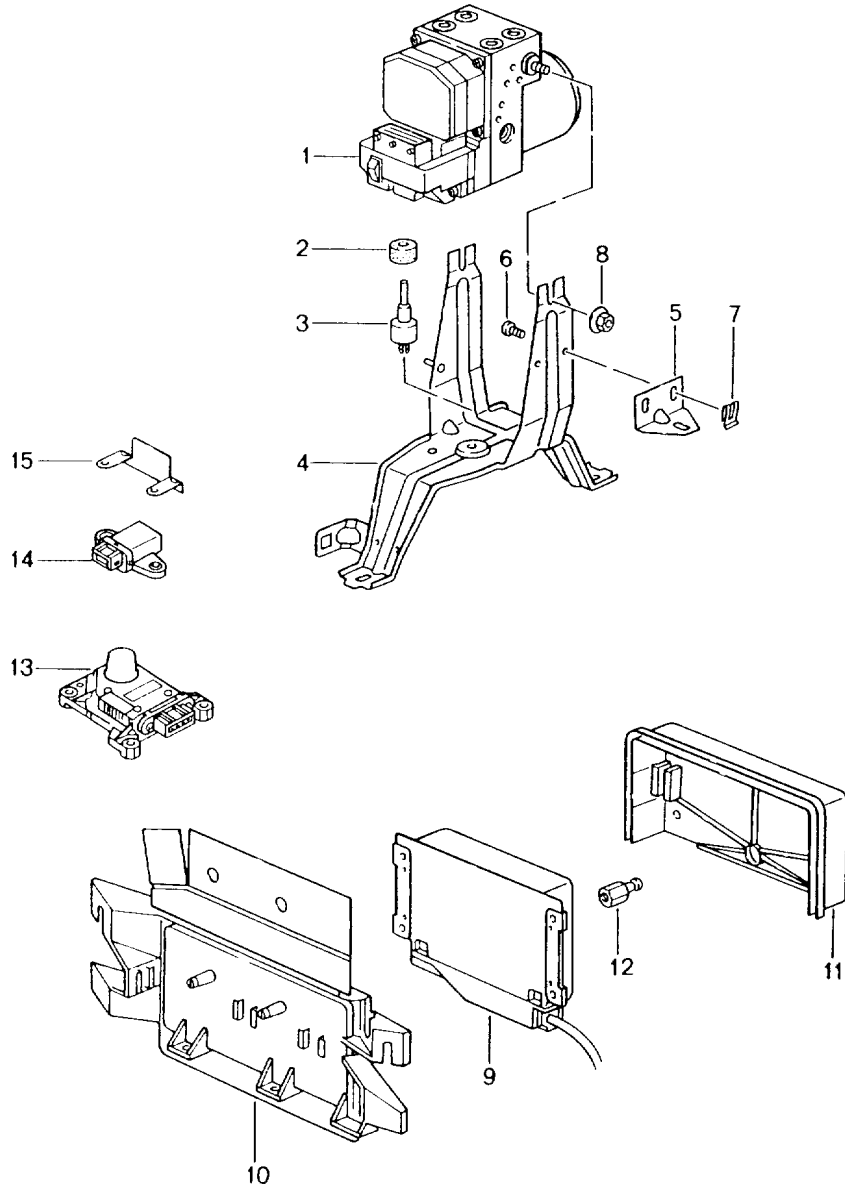

Model: 996 98

Model life 1998>>2005