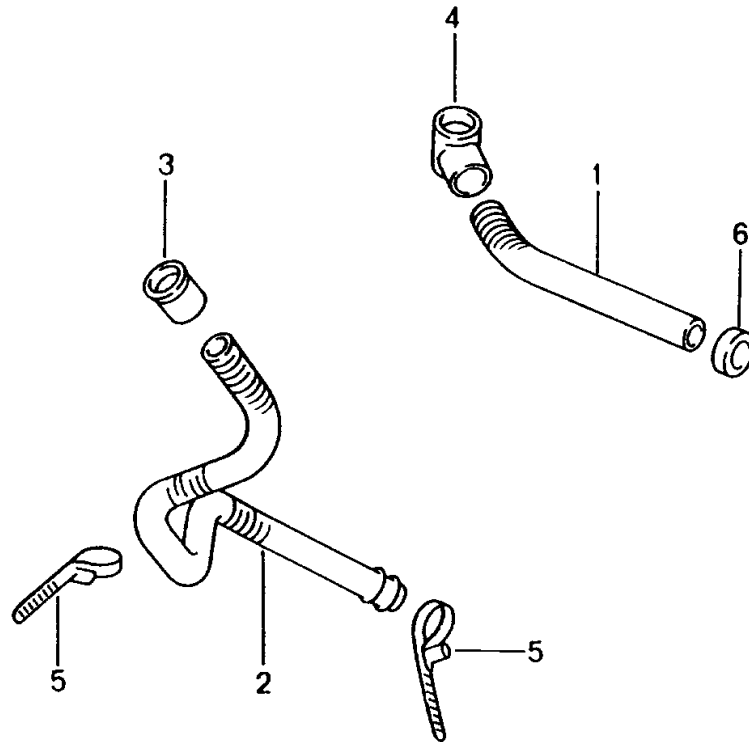

Model: 996 98

Model life 1998>>2005

Pos	Part Number	Description	Remark	Qty	Model
		Air conditioner Single parts			M573
1	996 573 901 02	Air conditioner without Heat exchanger with Evaporator	/LL	1	
-	996 552 601 01	Support		1	
2	996 572 129 00	Heat exchanger		1	
2	997 572 129 00	Heat exchanger		1	
3	996 572 913 00	Gasket		1	
4	996 573 929 01	Expansion valve		1	
5	900 143 093 01	Combination screw ST4,8X19-C		X	
6	996 573 915 00	Electric motor Central valve	/LL	1	
7	1J0 907 543 B	Temperature sensor		1	
8	996 572 903 02	Blower	/LL -99	1	
8	996 624 107 01	Blower	/LL 00- -99	1	
-	000 043 300 99	Use also: Parts kit		1	
9	996 573 905 00	Lid		1	
10	999 707 596 40	O-ring 14X1,82		1	
11	996 573 919 00	Electric motor Temperature valve	/LL	1	
12	999 707 534 41	O-ring 17X2,00		1	
13	996 612 047 00	Wiring harness	/LL 98	1	
(13)	996 612 047 01	Wiring harness	/LL 99-	1	
(13)	996 622 047 00	Wiring harness	/LL 01-	1	
14	996 573 917 00	Electric motor Defroster flap	/LL	1	
15	1H0 907 543 A	Temperature sensor		1	
16	996 573 921 00	Electric motor Air flow sensor plate	/LL	1	
17	996 573 923 00	Resistor		1	
18	997 573 935 00	Stopper		1	
19	996 573 927 00	Blower outlet sensor		1	
-	996 552 601 01	Support for Heating and ventilation unit		1	

Model: 996 98

Model life 1998>>2005