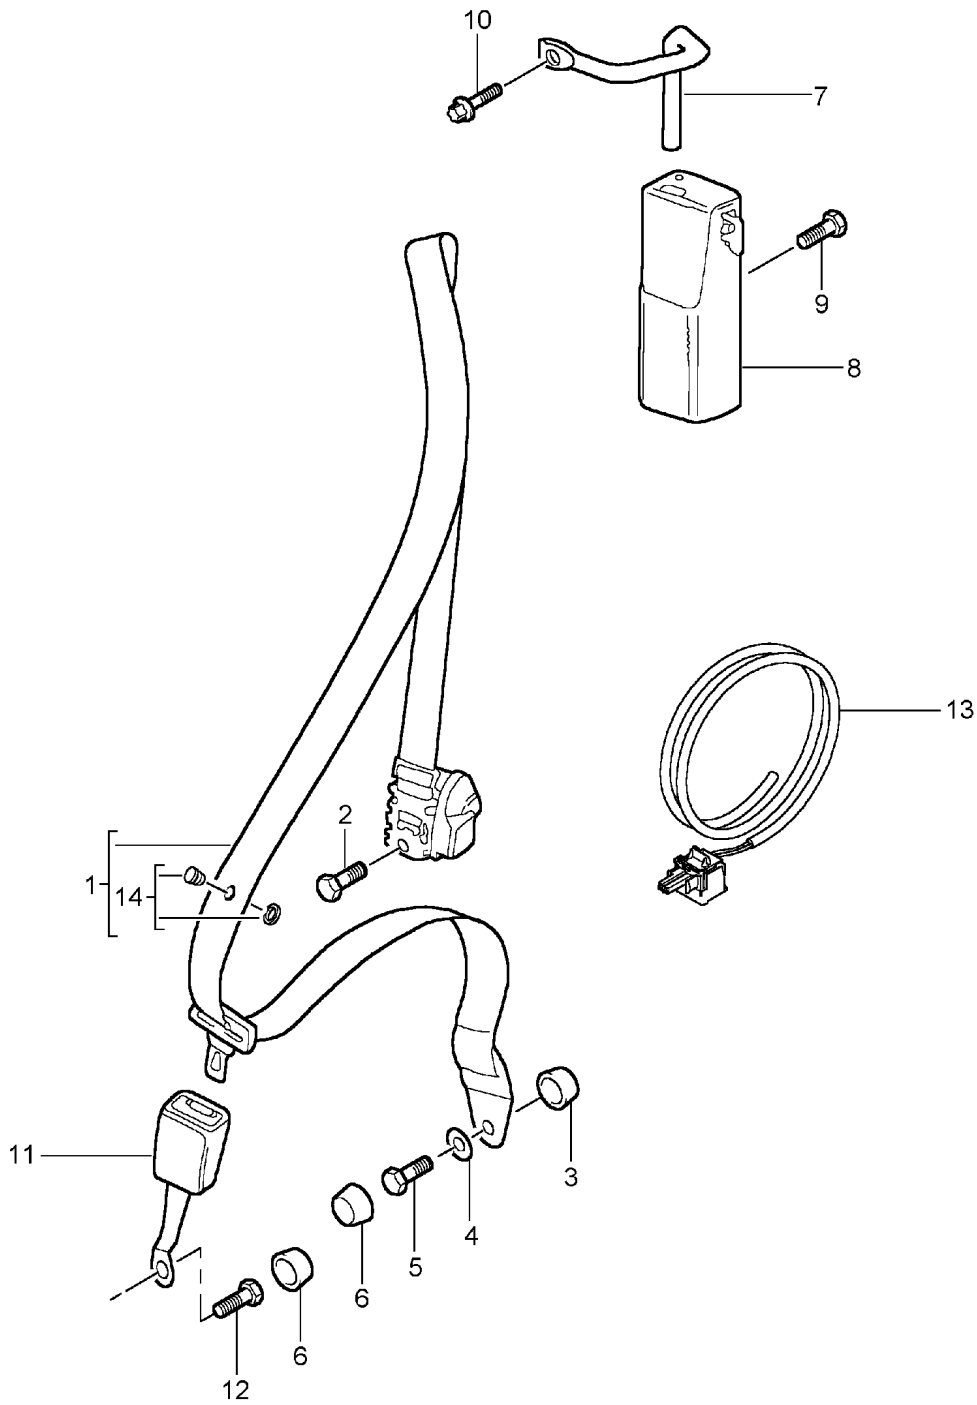

Model: 996 98

Model life 1998>>2005

Model: 996 98 Model life 1998>>2005

Pos	Part Number	Description	Remark	Qty	Model
		Seat belt Front			CABRIO
1	996 803 033 01	Seat belt	/L -01	1	
1	996 803 033 03	Seat belt	/L 02-	1	
1	996 803 981 03	Seat belt	/L 02-	1	
	996 803 981 03 V02	Speed yellow			
	996 803 981 03 H03	Maritime blue			
	996 803 981 03 N13	Guards red			
(1)	996 803 034 03	Seat belt	/R -01	1	
(1)	996 803 034 07	Seat belt	/R 02-	1	
(1)	996 803 982 09	Seat belt	/R 02-	1	
	996 803 982 09 V02	Speed yellow			
	996 803 982 09 H03	Maritime blue			
	996 803 982 09 N13	Guards red			
2	911 803 150 00	Screw		2	
3	999 924 064 02	Spacer sleeve		2	
3	999 924 064 01	Spacer sleeve		2	
4	211 857 771	Washer		2	
5	803 019 811 B	Hexagon-head bolt		2	
6	811 857 845	Cap		2	
7	996 803 815 00	Reverse lever	/L	1	
7	996 803 816 00	Reverse lever	/R	1	
8	996 803 581 00	Mounting	/L	1	
8	996 803 582 00	Mounting	/R	1	
9	900 378 074 09	Hexagon-head bolt		4	
10	900 378 017 09	Hexagon-head bolt		2	
11	996 803 183 09	Seat-belt buckle Driver's side		1	
11	996 803 183 10	Seat-belt buckle Passenger's side		1	
12	999 218 101 02	Hexagon-head bolt		2	
13	996 612 991 10	Cable Driver's side for Seat-belt tensioner		X	
13	996 612 991 00	Cable Passenger's side for Seat-belt tensioner		X	
14	955 803 056 00	Knob		2	
	955 803 056 00 HCP	Black