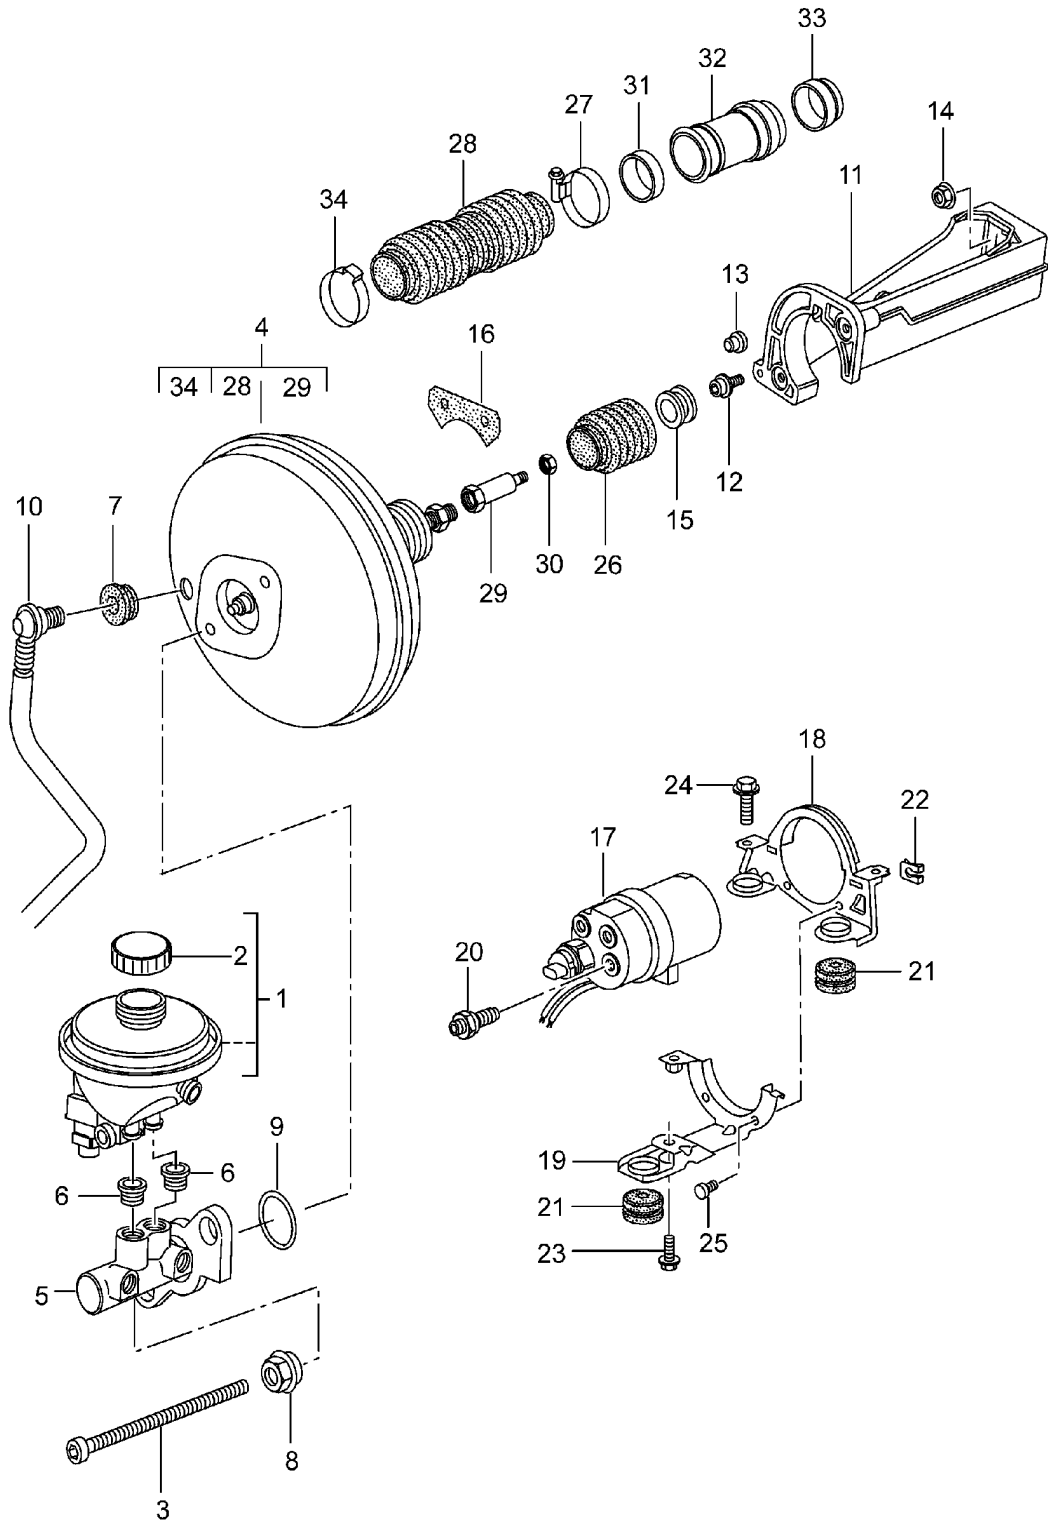

Model: 996 98

Model life 1998>>2005

Pos	Part Number	Description	Remark	Qty	Model
1	928 352 097 10	Handbrake			
		Brake shoe	-02	4	
(1)	996 352 993 02	Brake shoe	03-	1	
		Repair kit			
2	993 352 071 00	Adjusting screw		2	
2	298 609 723	Adjusting screw		2	
4	997 352 721 00	Tension spring		2	
		Short			
5	996 352 723 00	Tension spring		2	
		Long			
6	928 352 441 01	Actuating lever		2	
7	928 352 443 01	Clip		2	
8	993 352 735 00	Articulated bolt		2	
9	993 352 737 00	Bolt		2	
10	996 352 741 00	Compression spring		4	
11	996 352 807 00	Supporting plate		2	
12	993 352 073 00	Push-button lock		2	
		Complete			

Model: 996 98

Model life 1998>>2005