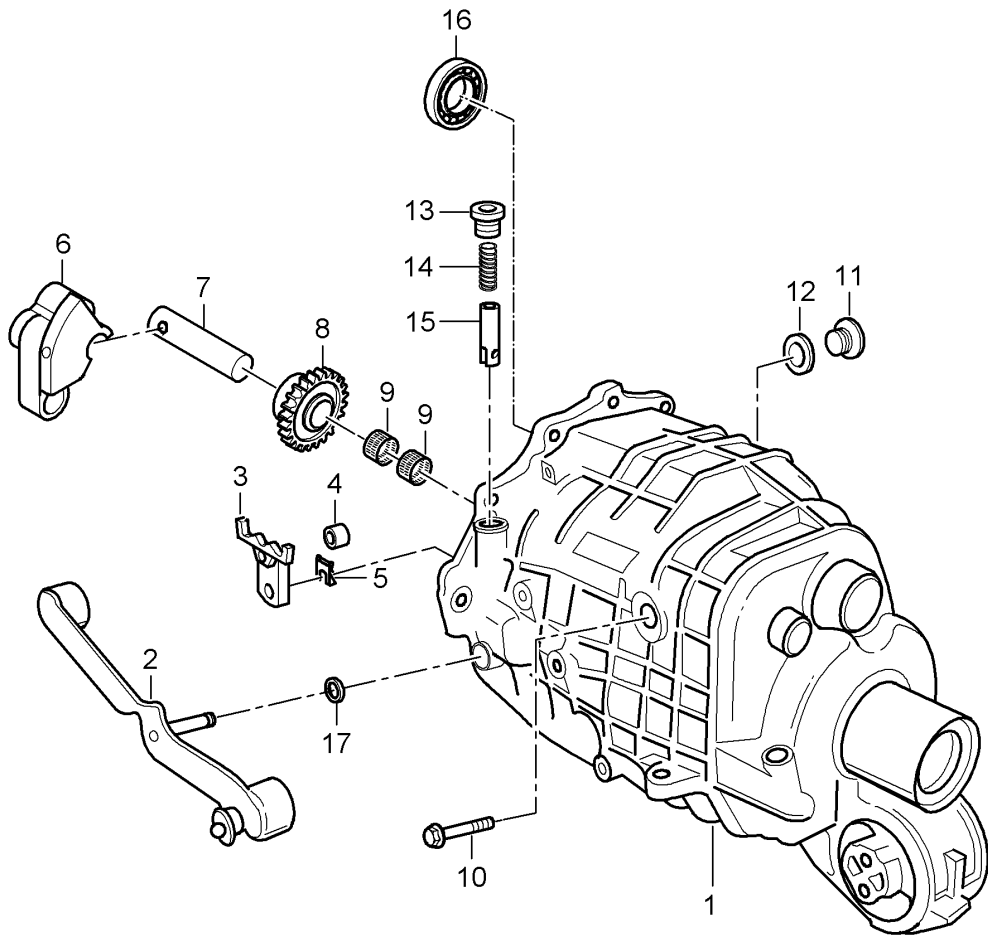

Model: 996 98

Model life 1998>>2005

Model: 996 98

Model life 1998>>2005

Pos	Part Number	Description	Remark	Qty	Model
1	996 301 023 00	Gear housing Transmission cover Transmission case Rear	-01 02- -01	1	G96.00/30 G96.01/31 G96.00
(1)	996 301 023 01	Transmission case Rear		1	G96.01
(1)	996 301 023 30	Transmission case Rear	-01	1	G96.30
(1)	996 301 023 31	Transmission case Rear		1	G96.31
2	996 303 041 00	Gearshift lever		1	
3	996 303 033 00	Shift segment		1	
4	996 303 303 00	Roller 20 X 8 X 8		1	
5	996 303 383 00	Lock 18 X 25 X 1,10		1	
6	996 302 025 00	Segment	-01	1	G96.00/30
(6)	996 302 025 01	Segment		1	G96.01/31
7	996 302 228 00	Bolt		1	
8	996 302 226 00	Reverse idler gear		1	
9	996 302 224 00	Needle cage 20 X 26 X 17		2	
10	996 302 223 00	Hexagon-head bolt M 8 X 55		1	
11	900 219 001 02	Screw plug M 22 X 1,5		1	
12	900 123 118 30	Sealing ring A 22 X 27		1	
13	996 303 237 00	Screw plug M 18 X 1,5		1	
14	996 303 235 00	Compression spring		1	
15	996 303 035 00	Bolt		1	
16	996 301 808 00	Cylindrical-roller bearing Drive shaft 25 x 44 x 19,75		1	
17	996 303 517 01	Shaft sealing ring 15 X 21 X 7		1	
17	996 303 517 00	Shaft sealing ring 15 X 21 X 7		1