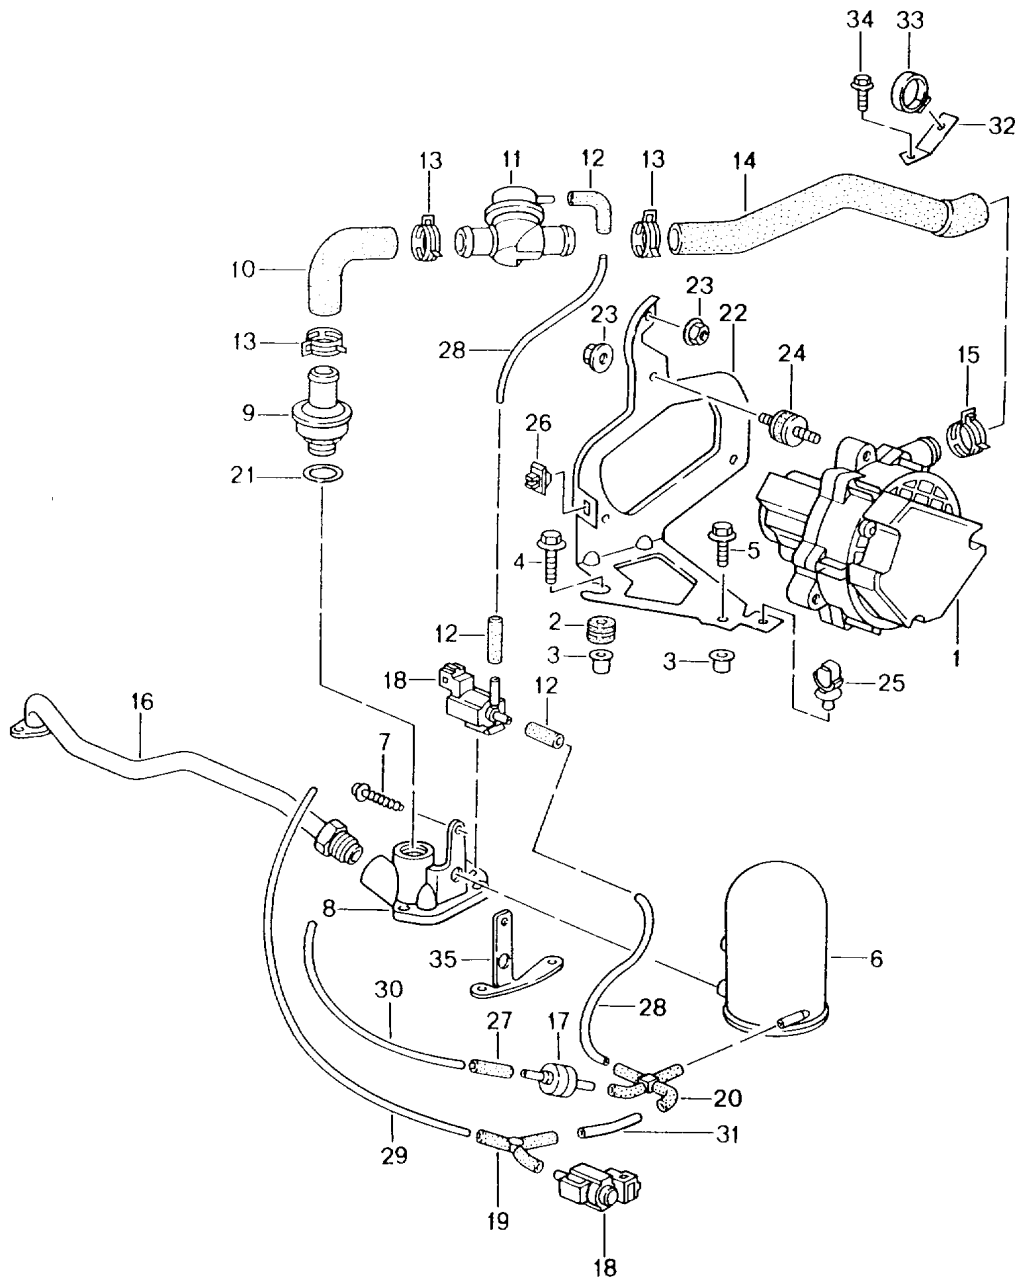

Model: 996 98

Model life 1998>>2005

Model: 996 98 Model life 1998>>2005

Pos	Part Number	Description	Remark	Qty	Model
		Air injection			M96.01/02/03 M96.04
1	996 605 103 01	Air pump	-99	1	
(1)	996 605 104 00	Air pump	00-	1	
(1)	996 605 104 01	Air pump	00-	1	
2	999 703 442 40	Rubber mounting 6,5 X 14 X 1,5		1	
3	999 500 078 00	Speed nut M 6		2	
4	900 075 333 02	Combination screw M 6 X 25		1	
4	900 075 333 01	Combination screw M 6 X 25		1	
5	900 378 035 01	Hexagon-head bolt M 6 X 16		1	
6	993 110 140 03	Vacuum tank		1	
7	999 919 115 02	Oval-head screw 5,0 X 22		1	
8	996 113 131 52	Distributor housing		1	
9	993 113 250 03	Check valve		1	
10	996 113 241 53	Hose		1	
11	993 113 245 01	Shut-off valve	-99	1	
(11)	996 113 249 01	Shut-off valve	00-	1	
12	928 574 717 03	Moulded hose		4	
13	999 512 657 09	Hose clamp 26 X 12		3	
14	996 113 239 55	Hose	-99	1	
(14)	996 113 239 56	Hose	00-	1	
15	999 512 552 00	Hose clamp 28 X 12		1	
15	999 512 552 01	Hose clamp 28 X 12		1	
16	996 113 117 55	Air tube		1	
17	964 110 950 01	Check valve		1	
17	964 110 950 02	Check valve		1	
18	996 605 123 01	Change-over valve		2	
18	7PP 906 270	Change-over valve		2	
19	928 573 727 03	Distributing piece		1	
19	928 573 727 05	Distributing piece		1	
20	928 573 729 02	Distributing piece		1	
21	900 123 011 30	Sealing ring A 22 X 27		1	
22	996 605 105 02	Support	-99	1	
(22)	996 605 124 00	Support	00-	1	
23	999 084 629 09	Hexagon nut M 6		5	
23	999 084 629 01	Hexagon nut M 6		5	
24	999 703 465 00	Bonded rubber buffer 20 X 20 M 6	-99	3	
(24)	999 703 477 40	Bonded rubber buffer 20 X 20 M 6	00-	3	
(24)	999 703 465 00	Bonded rubber buffer 20 X 20 M 6	00-	3	
25	999 511 239 40	Cable holder 6,0 - 12,0		1	
26	999 650 118 40	Clip		1	
27	999 239 040 40	Connecting piece		1	
-	000 043 205 01	Pipe 4 X 1,0		*	
28		120 MM		2	
29		420 MM		1	
30		150 MM		1