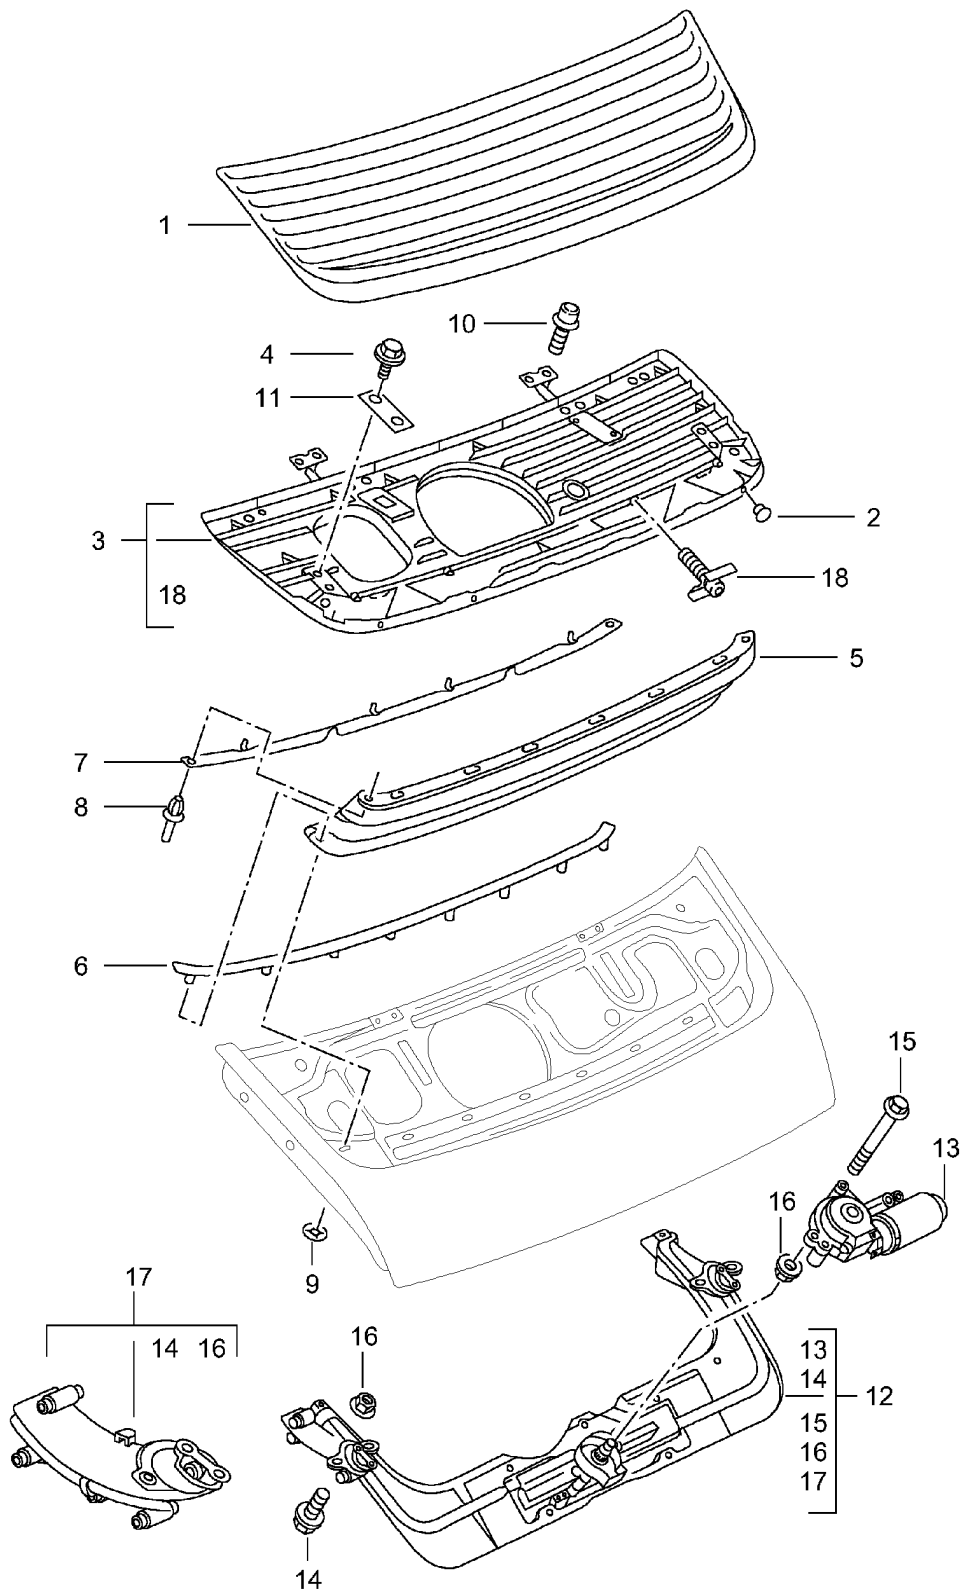

Model: 996 98

Model life 1998>>2005

Model: 996 98 Model life 1998>>2005

Pos	Part Number	Description	Remark	Qty	Model
1	996 512 240 01	Rear spoiler		1	
	996 512 240 01 G2X	Spoiler Prime coated Upper part			
2	996 512 212 00	Stopper		4	
3	996 512 205 01	Spoiler		1	
		Lower part			
-	999 703 488 40	Buffer		2	
		5,9 X 11,5 X 16			
4	900 075 008 09	Hexagon-head bolt		4	
		M 6 X 8			
5	996 512 250 00	Rear wall		1	
6	996 512 163 00	Rail		1	
		Lower			
7	996 512 164 00	Rail		1	
		Upper			
8	999 591 712 40	Expansion rivet		2	
		6,0 X 12,0			
9	999 591 974 07	Clamping washer		8	
		5,0			
10	900 067 380 09	Pan-head screw		4	
		M 6 X 18			
10	900 387 264 01	Pan-head screw		4	
		M 6 X 18			
10	N 105 464 03	Pan-head screw		4	
		M 6 X 18			
10	900 067 273 09	Combination screw		4	
		M 6 X 18			
11	996 512 757 00	Desk pad		2	
12	996 512 109 01	Driving mechanism		1	
12	996 512 109 05	Driving mechanism		1	
(12)	996 512 109 03	Driving mechanism		1	C4S
(12)	996 512 109 07	Driving mechanism		1	C4S
13	996 624 151 00	Electric motor		1	
14	900 067 273 09	Combination screw		10	
		M 6 X 16			
15	900 074 364 02	Hexagon-head bolt		3	
		M 5 X 55			
		Micro-self-locking			
16	900 377 009 01	Hexagon nut		3	
		M 5			
17	996 512 911 00	Hinge		2	
17	996 512 911 01	Hinge		2	C4S
18	996 512 255 01	Support		4