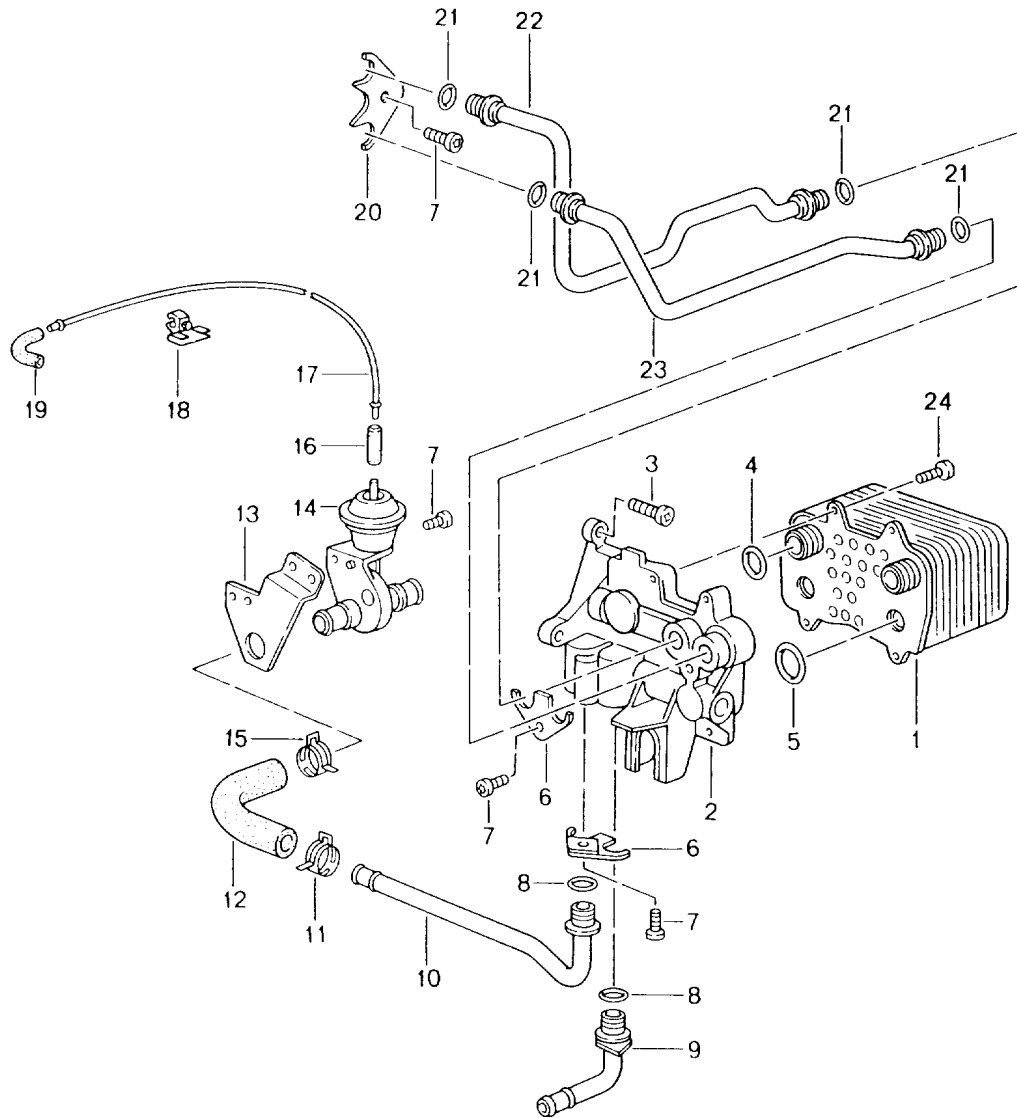

Model: 996 98

Model life 1998>>2005

Pos	Part Number	Description	Remark	Qty	Model
		Tiptronic	02-		A96.10
			02-		M338
					A96.35
					M339
		Switch unit			
		Solenoid valve			
		Pressure regulator			
1	722 270 020 6	Switch unit		1	
2	140 277 007 5	Pin		1	
3	140 270 017 8	Spring		1	
4	140 270 029 8	Filter		1	
5	170 990 012 0	Screw		1	
6	140 270 056 1	Cover plate		1	
		Electronic unit			
6	140 270 086 1	Cover plate		1	
		Electronic unit			
6	140 270 116 1	Cover plate		1	
		Electronic unit			
7	140 277 053 5	Valve		3	
8	140 277 039 8	Solenoid valve		2	
9	140 277 043 5	Solenoid valve		1	
10	140 270 049 8	Filter		2	
11	140 276 000 3	Spring plate		3	
12	140 277 107 1	Screw		2	
13	140 277 117 10	Screw		1	
14	140 271 078 2	Cover		1	
15	140 277 067 1	Screw		10	
16	000 043 207 28	Cable guide		1	

Model: 996 98

Model life 1998>>2005