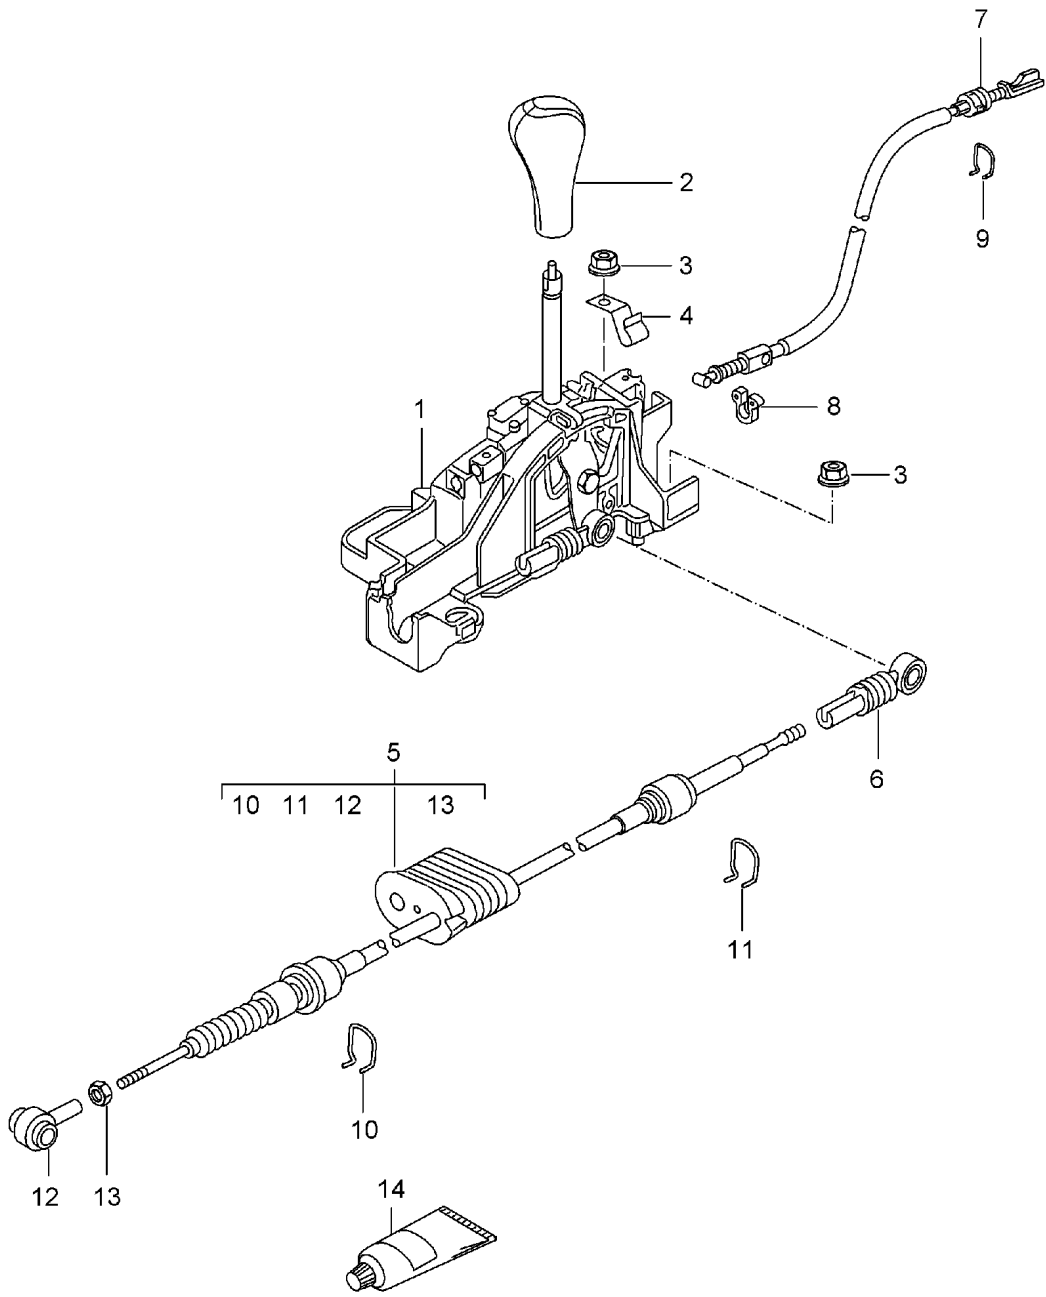

Model: 996 98

Model life 1998>>2005