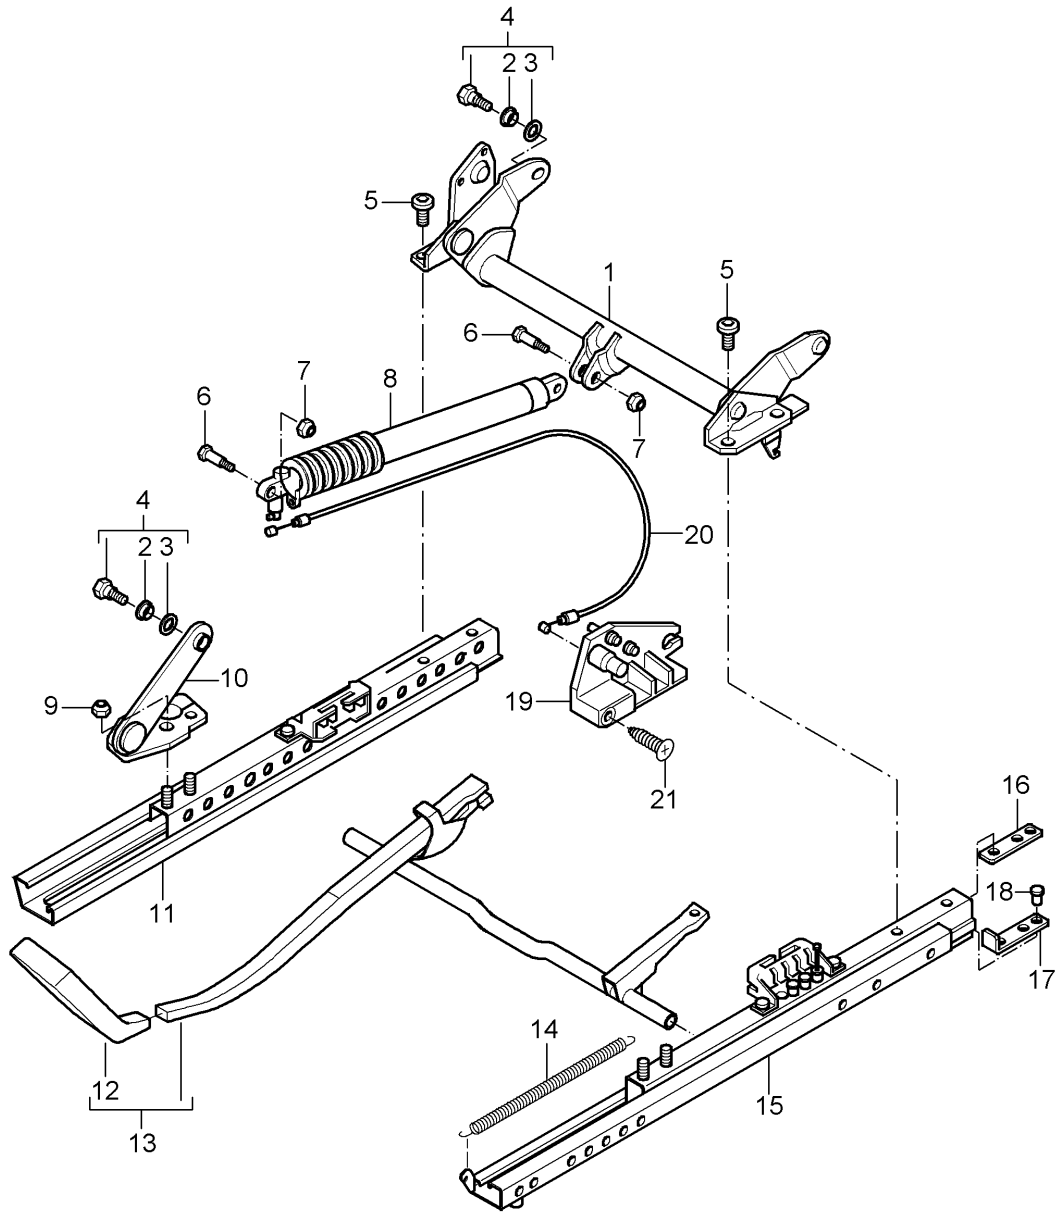

Model: 996 98

Model life 1998>>2005

Model: 996 98

Model life 1998>>2005

Pos	Part Number	Description	Remark	Qty	Model
		Seat adjuster Sports seat with Height adjustment			CARRERA
1	996 521 641 00	Pipe	/L	1	
(1)	996 521 642 00	Rear Pipe	/R	1	
3	999 209 051 00	Rear Spacer sleeve		2	
4	996 521 259 02	Screw	/H	4	M539/540
(4)	996 521 681 00	Complete Bearing pin	/V	8	
5	986 521 659 00	Seat frame Screw		8	
5	986 521 659 02	Adapter Screw		8	
6	999 311 008 01	Adapter Square screw		2	
7	986 521 687 00	Gas-pressure spring M 5 X 23,6 Nut		2	
8	996 521 615 01	Gas-pressure spring		1	M539/540
9	900 910 003 07	Hexagon nut Adapter		8	
(10)	986 521 679 00	M 8 Adapter	/L	2	
10	986 521 680 00	Seat frame Front Adapter	/R	2	
11	996 521 692 01	Seat frame Front Seat rail	/R	1	M369/375
(11)	996 521 691 01	Inner Seat rail	/L	1	M370/376
12	996 521 617 01	Inner Handle	/L	1	M369/375
(12)	996 521 618 01	Handle	/R	1	M370/376
13	996 521 621 01	Lever	/L	1	M369/375
(13)	996 521 622 01	Complete Lever	/R	1	M370/376
14	996 521 645 00	Complete Clutch power spring		2	
15	996 521 689 01	Seat rail	/L	1	M369/375
(15)	996 521 690 01	Outer Seat rail	/R	1	M370/376
16	986 521 643 00	Outer Threaded plate		4	
17	996 521 603 00	Stop		4	M553
18	996 521 601 00	Fixing clip Stop		4	
19	996 521 675 00	Adjusting mechanism	/L	1	M539
(19)	996 521 676 00	Adjusting mechanism	/R	1	M540
20	986 521 683 00	Bowden cable		2	M539/540
21	999 919 195 07	Countersunk-head screw	-00	2	
(21)	999 919 199 09	Countersunk-head screw M 5 X 18	01-	2