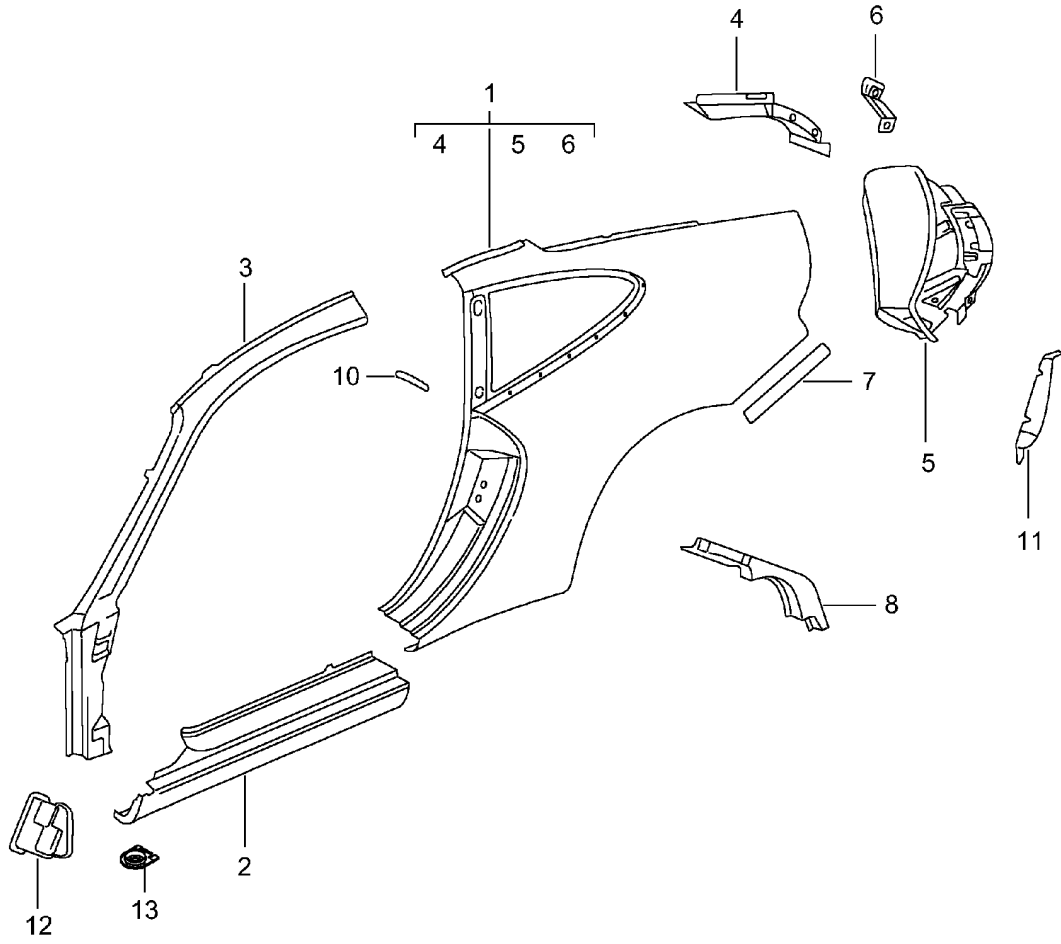

Model: 996 98

Model life 1998>>2005