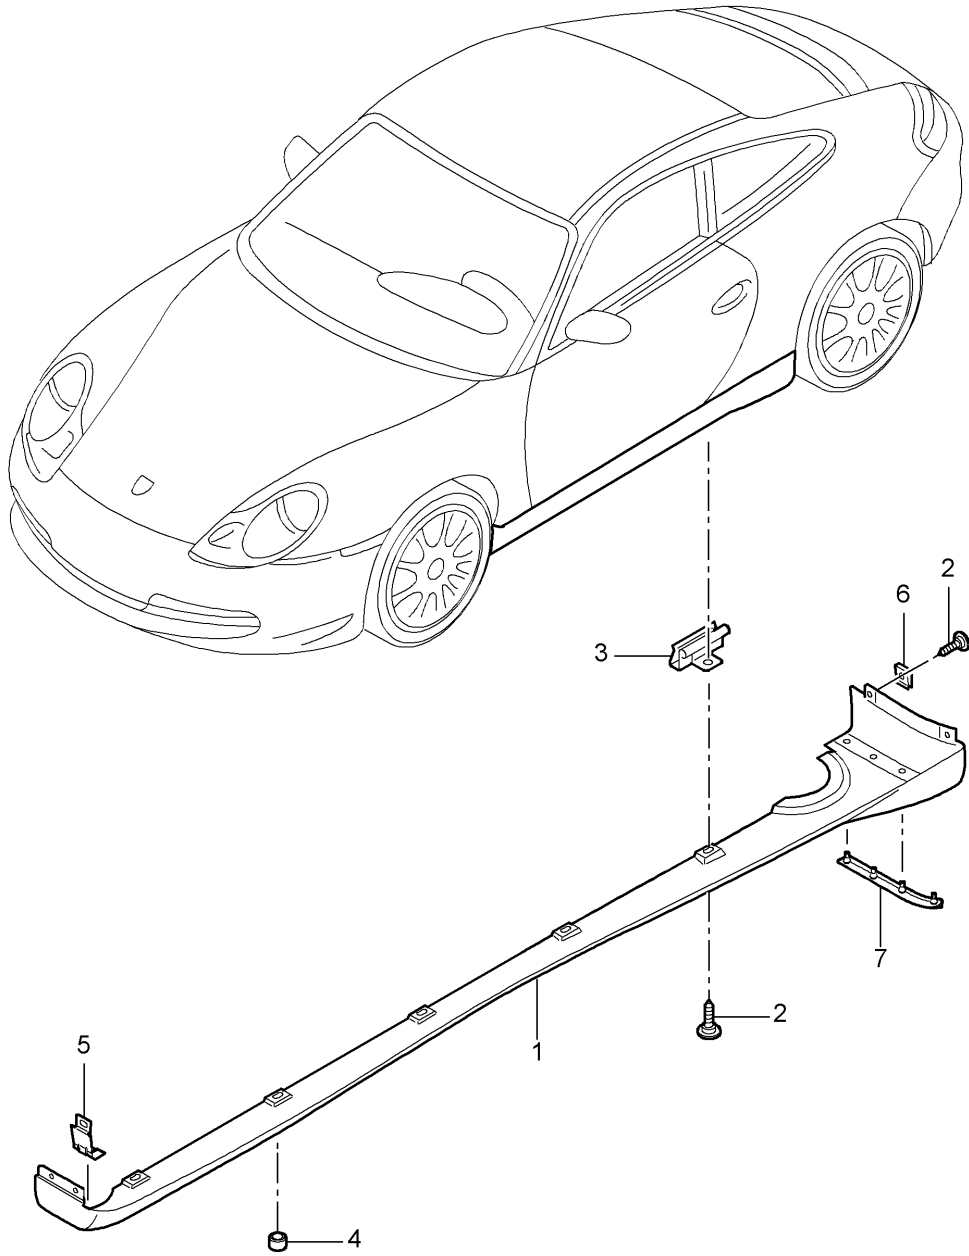

Model: 996 98

Model life 1998>>2005

Model: 996 98

Model life 1998>>2005

Pos	Part Number	Description	Remark	Qty	Model
1	996 504 363 00	Trim cover			
		Sill cover			
		Single parts			CARRERA 4
	996 504 363 00 01C	Sill cover	/L	1	
	996 504 363 00 01C	Satin black			
(1)	996 504 364 00	Sill cover	/R	1	
	996 504 364 00 01C	Satin black			
1	996 504 363 01	Sill cover	/L 02-	1	IXAH
	996 504 363 01 G2X	Prime coated			
1	996 504 364 01	Sill cover	/R 02-	1	IXAH
	996 504 364 01 G2X	Prime coated			
2	N 906 487 02	Tapping screw		10	
		4,8 X 16			
3	999 507 640 09	U-clamp		10	
		3,30 - 4,00			
4	996 504 715 00	Grommet		20	
5	996 504 743 00	Support	/L	1	
(5)	996 504 744 00	Support	/R	1	
6	999 507 668 02	Speed nut		4	
		4,8			
6	999 507 668 01	Speed nut		4	
		4,8			
7	996 504 893 00	Rubber lip	/L	1	
(7)	996 504 894 00	Rubber lip	/R	1	