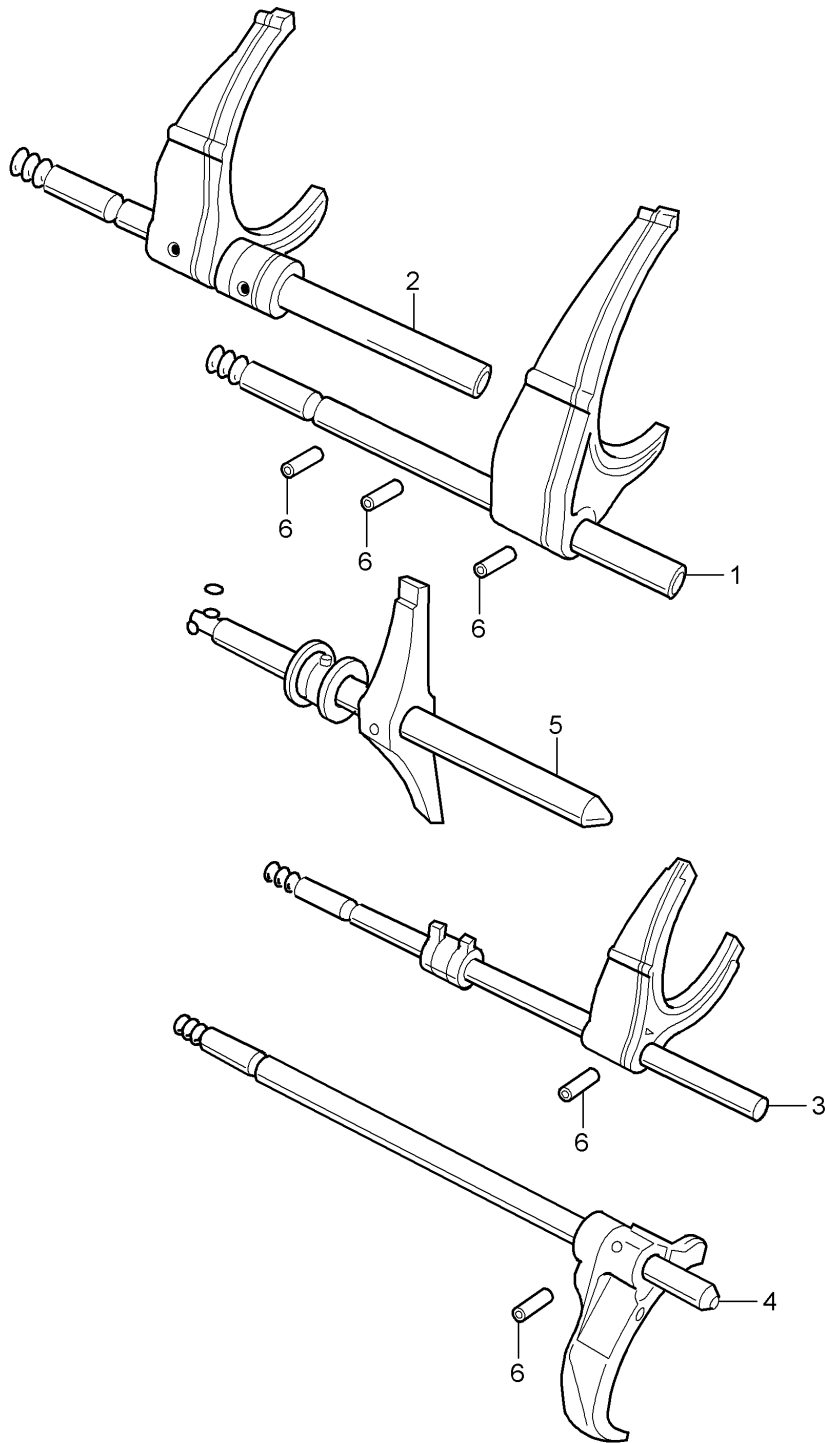

Model: 996 98

Model life 1998>>2005

Model: 996 98

Model life 1998>>2005

Pos	Part Number	Description	Remark	Qty	Model
1	996 303 015 00	Gear shift rod Shift fork	-01 02-	1	G96.00/30 G96.01/31
2	996 303 013 00	Gear shift rod 5./6. Gang		1	
3	996 303 010 00	Gear shift rod 3./4. Gang		1	
4	996 303 016 00	Gear shift rod 1st / 2nd gear Reverse gear		1	
5	996 303 021 00	Shift rod		1	
-	996 303 403 00	Roller		4	
6	996 303 301 00	Spiral clamping pin		5