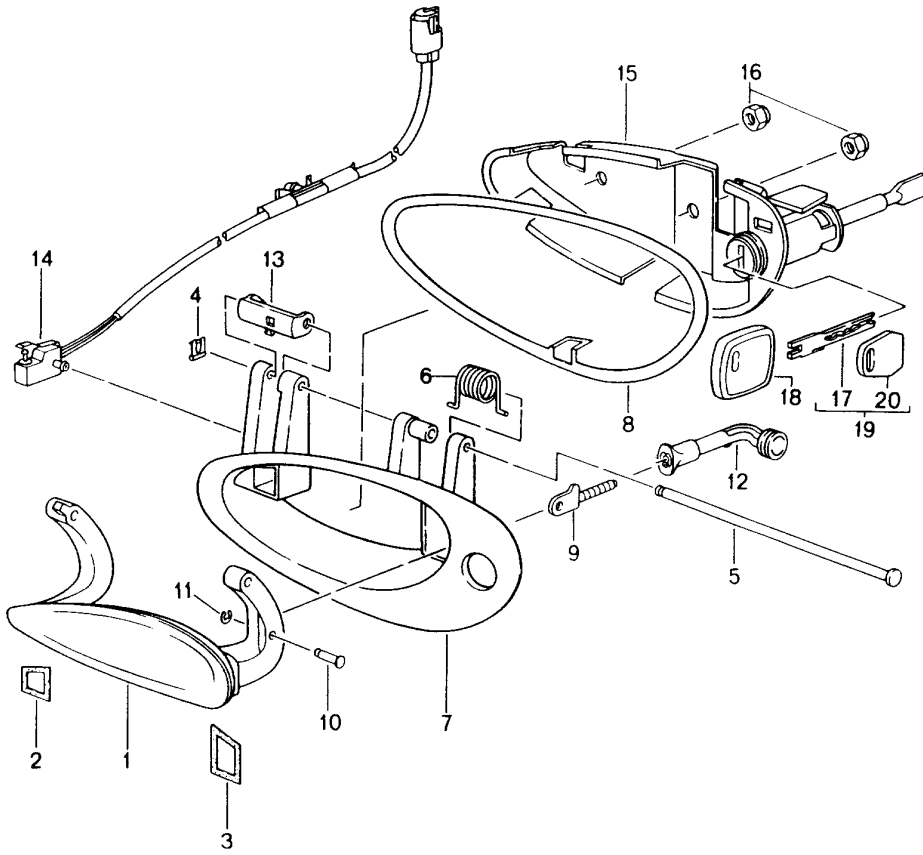

Model: 996 98 Model life 1998>>2005

Pos	Part Number	Description	Remark	Qty	Model
		Door seal			
		Gasket			
		Windscreen frame			
1	996 537 077 02	Gasket		1	CABRIO
2	999 507 678 01	U-clamp 4,0-4,5		2	CABRIO
3	999 190 445 37	Blind rivet A 4,0 X 7,9		36	CABRIO
(4)	996 537 085 07	Sealing for door slot Outer	/L	1	
4	996 537 086 07	Sealing for door slot Outer	/R	1	
5	996 537 531 06	Sealing for door slot Inner	/L	1	
5	996 537 532 06	Sealing for door slot Inner	/R	1	
(6)	996 537 725 02	Window guide	/L	1	
6	996 537 726 02	Window guide	/R	1	
7	999 073 047 02	Tapping screw ST 3,5 X 9,5		2	
8	999 591 725 02	Speed nut ST 3,5		2	
(9)	996 537 075 03	Gasket	/L	1	COUPE
9	996 537 076 03	Gasket	/R	1	COUPE
10	999 703 441 40	Lid 20 X 28 X 1		4	
11	999 703 417 40	Lid 24 X 39		8	
12	999 507 578 40	Clip Gasket Outer		36	
13	999 507 571 02	Clamp		2	
14	996 537 075 04	Gasket	/L	1	CABRIO
(14)	996 537 076 04	Gasket	/R	1	CABRIO
15	900 075 483 02	Combination screw M 5 X 20		2	CABRIO
16	996 537 337 00	Protective film		4	

Model: 996 98

Model life 1998>>2005