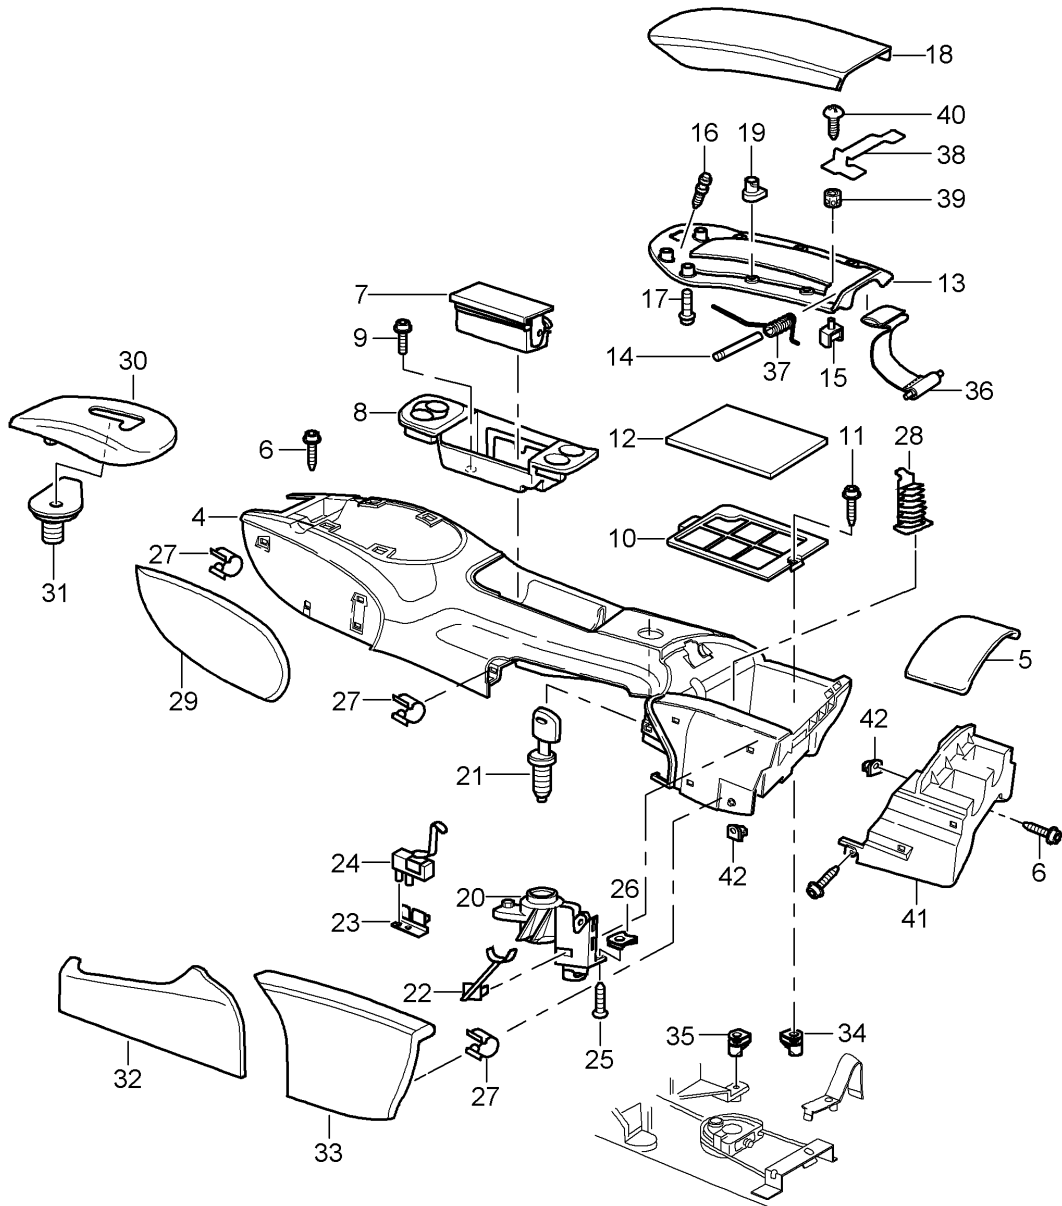

Model: 996 98

Model life 1998>>2005