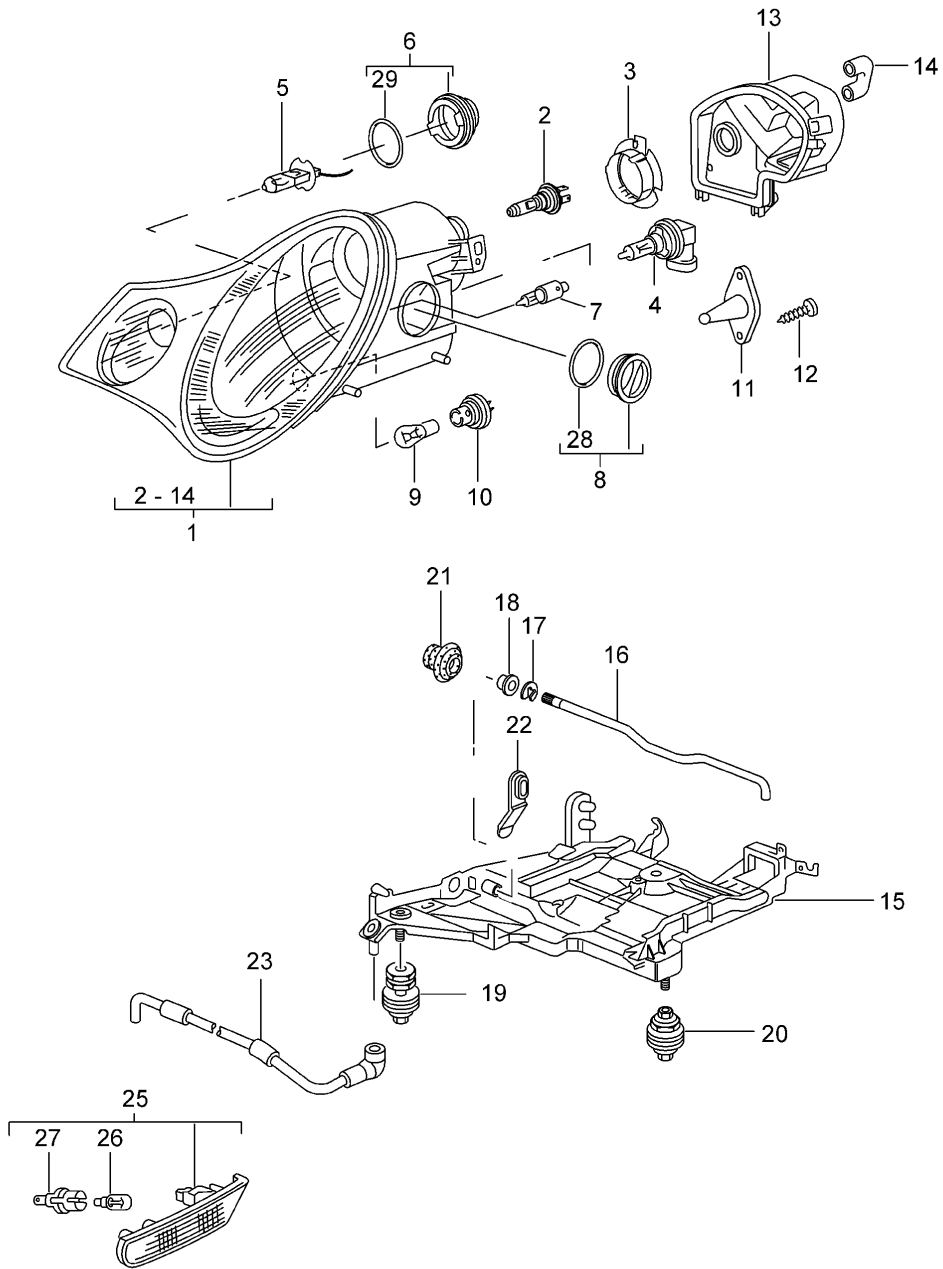

Model: 996 98 Model life 1998>>2005

Pos	Part Number	Description	Remark	Qty	Model
28	996 618 151 15	Front apron Control unit		1	
29	996 618 155 00	Headlight levelling system Support F >>991S6 22812 F >>991S6 54044		1	
29	996 618 155 13	Support F 991S6 22813>> F 991S6 54045>>		1	
30	900 143 157 07	Combination screw BZ 4,2 X 13 Z2		2	
31	999 073 169 07	Tapping screw ST 4,8 X 16 Sensor Headlight levelling system See group 4/01/00 5/01/01	/V /H	2	
35	996 631 037 01	Side marker light Direction indicator light	/L	1	
(35)	996 631 037 02	Side marker light	/L	1	
(35)	996 631 038 01	Side marker light	/R	1	
(35)	996 631 038 02	Side marker light	/R	1	
-	999 652 838 40	Plug socket		2	
-	999 652 771 12	Connector		4	
-	999 704 161 40	Gasket		4	
36	999 631 032 90	Bulb 5 W		2	
37	996 631 133 00	Bulb socket for Bulb		2	

Model: 996 98

Model life 1998>>2005