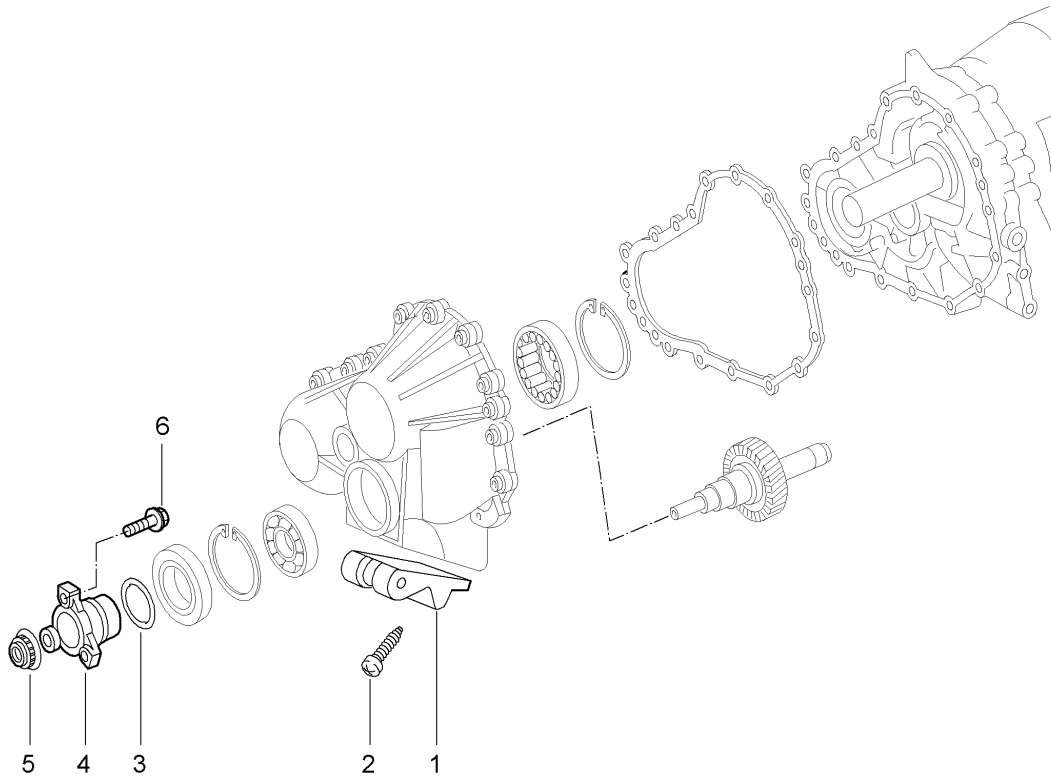

Model: 996 98

Model life 1998>>2005

Pos	Part Number	Description	Remark	Qty	Model
		Tiptronic			A96.00/10 M338 A96.30/35 M339
1	944 332 587 00	Differential Differential housing Elastic bolt M 8		1	
2	996 332 202 00	Drive flange		1	
3	996 397 004 00	Shaft sealing ring for Lid	99-	1	A96.00 A96.30
3	999 113 484 40	Shaft sealing ring for Lid		1	A96.10/35
(3)	996 397 015 00	Shaft sealing ring for Flange	99-	1	A96.00 A96.30
(3)	999 113 482 40	Shaft sealing ring for Flange		1	A96.10/35
4	986 397 029 00	Pan-head screw M 8 X 45		12	
5	996 397 005 00	Round seal		1	
6	986 397 034 00	Round seal		1	
7	996 397 007 00	Pan-head screw M 8 X 30		3	
-	986 397 026 00	Screw plug		1	
-	986 397 026 01	Screw plug		1	

Model: 996 98

Model life 1998>>2005