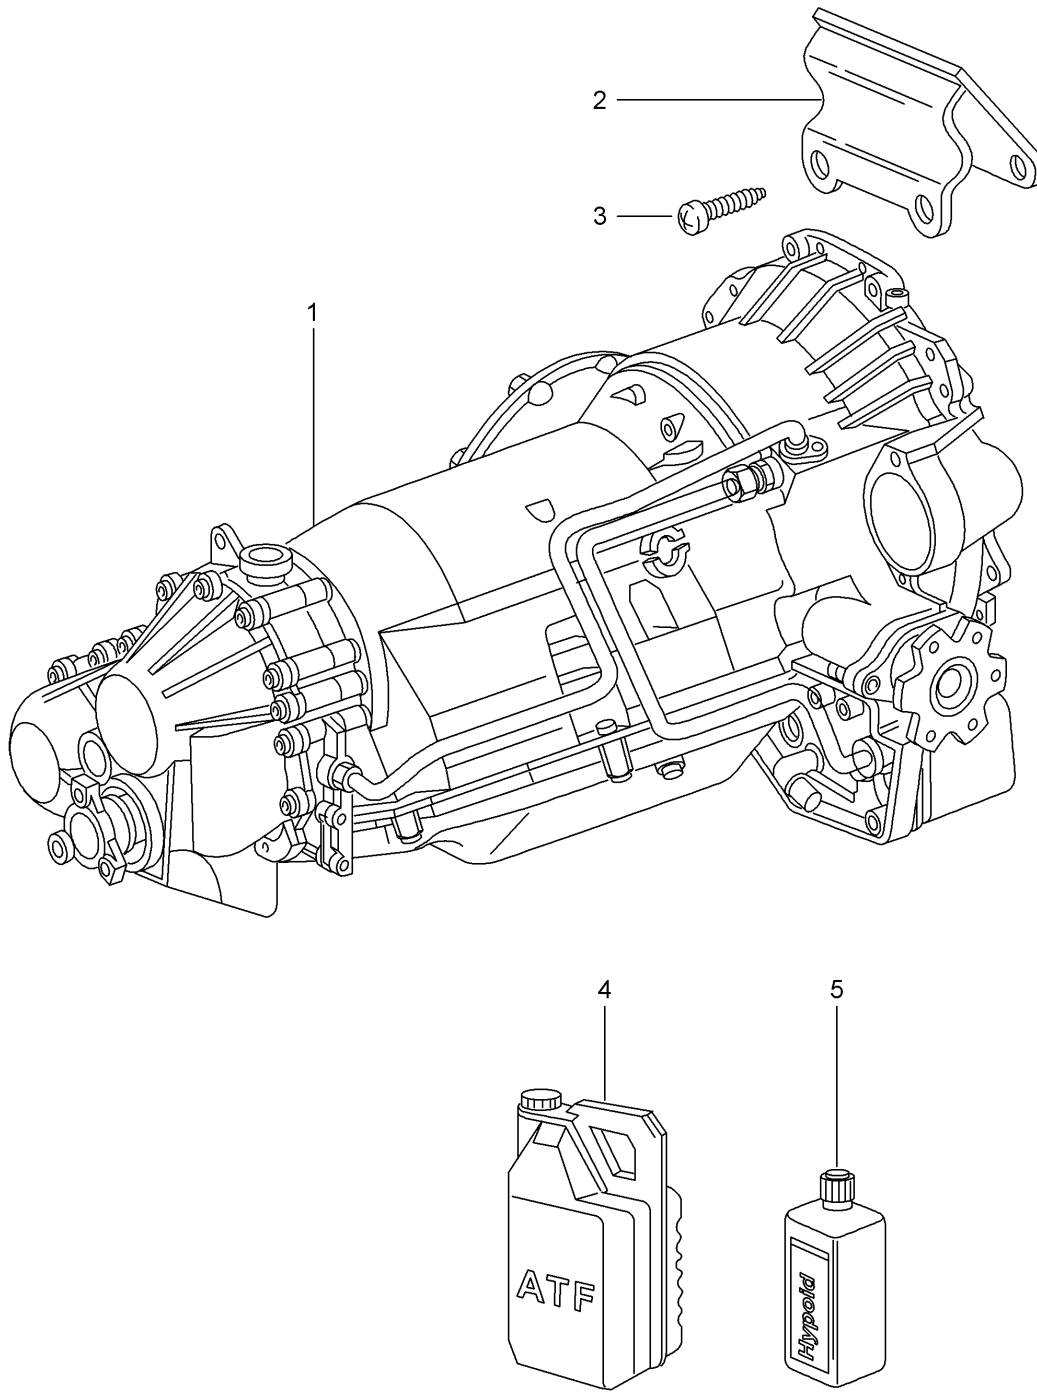

Model: 996 98

Model life 1998>>2005

Pos	Part Number	Description	Remark	Qty	Model
		Tiptronic	99-01		A96.30 M339
		All-wheel Driving mechanism			
1	996 321 056 00	Transmission bracket		1	
1	996 321 056 X	Transmission bracket		1	
2	996 397 011 00	Torx screw M 10 X 35		4	
3	996 397 012 00	Shaft sealing ring		1	
4	996 397 013 00	Round seal		1	
5	996 302 301 30	Flange		1	
6	944 332 293 00	Collar nut M 20 X 1,5		1	
7	900 378 101 09	Hexagon-head bolt M 10 X 35		3	

Model: 996 98

Model life 1998>>2005