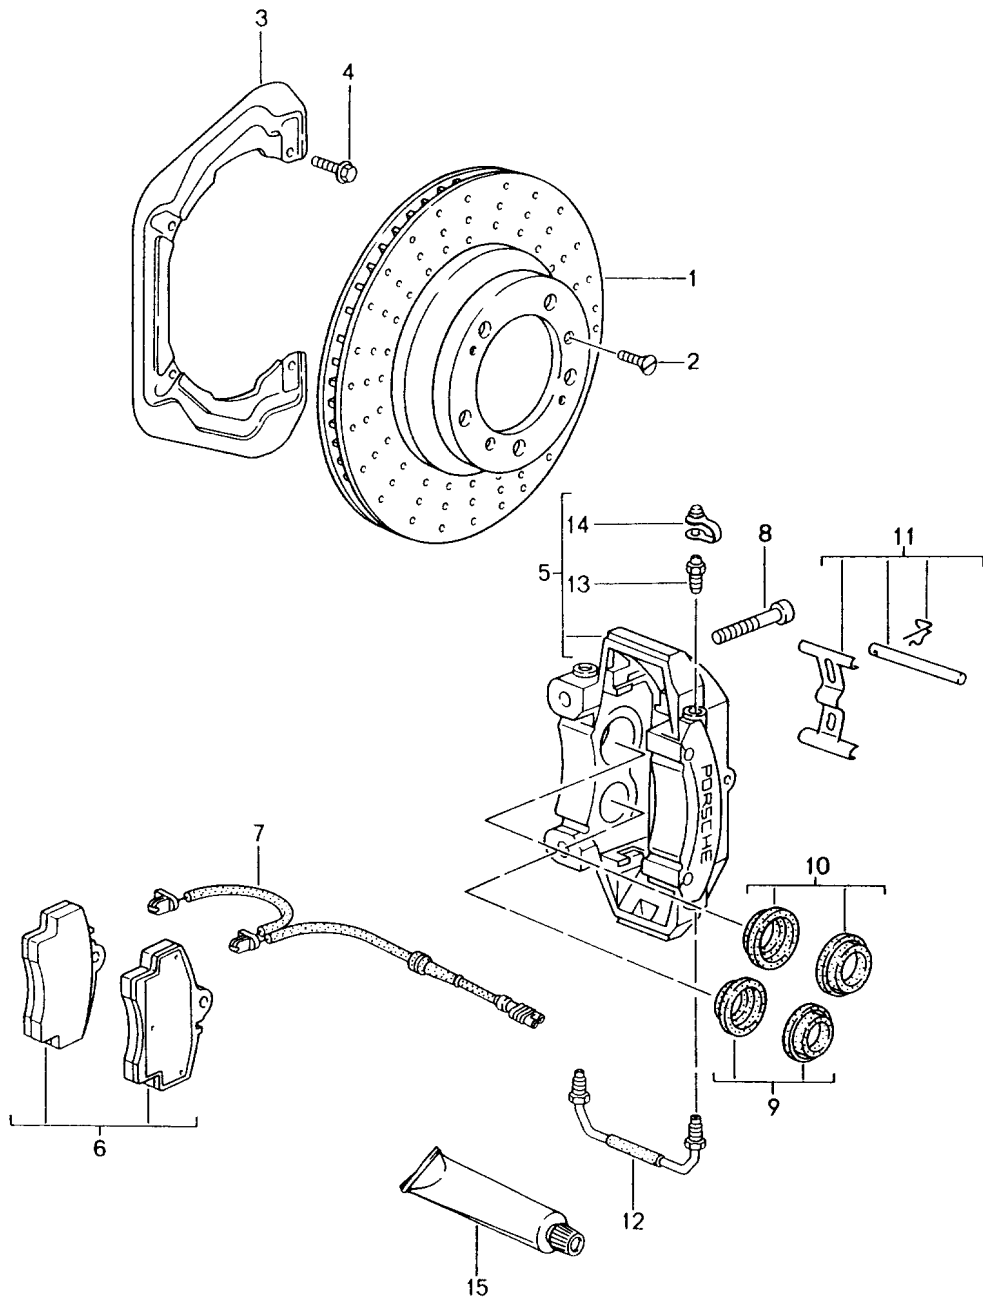

Model: 996 98

Model life 1998>>2005