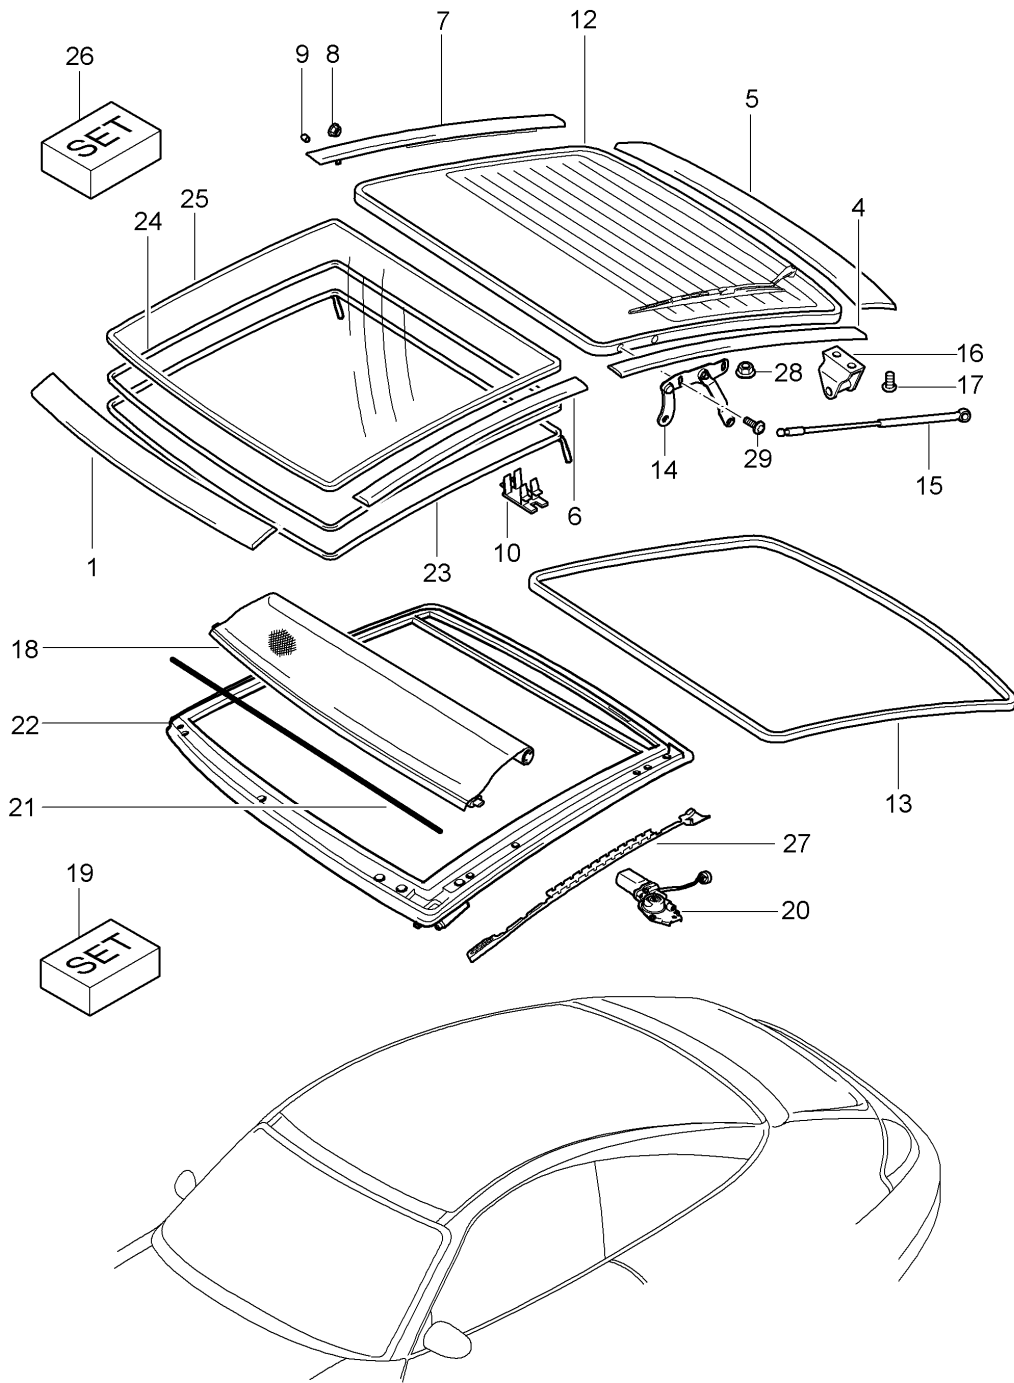

Model: 996 98

Model life 1998>>2005

Pos	Part Number	Description	Remark	Qty	Model
		Glass roof			TARGA
		Driving mechanism			
-	996 562 906 00	Repair kit		1	
		Knock-out lever		1	
		Comprising:			
		POS. 1 + 2			
5	996 618 241 00	Control unit		1	
6	996 562 541 00	Cover	/L	1	
	996 562 541 00 GRV	Prime coated			
(6)	996 562 542 00	Cover	/R	1	
	996 562 542 00 GRV	Prime coated			
7	893 853 231 A	Clamping bush		4	
8	996 562 407 00	Cover	/L	1	
(8)	996 562 408 00	Cover	/R	1	
9	996 562 911 00	Cover	/L	1	
9	996 562 404 00	Cover	/R	1	
10	999 703 866 40	Lid		3	
11	996 562 943 00	Lining		1	
12	986 561 633 01	Buffer		2	
13	999 084 456 09	Hexagon nut		X	
14	996 562 459 00	Profile strip		1	
15	996 612 343 00	Wiring harness		1	
-	996 562 427 00	Bracket for Profile strip		1	

Model: 996 98

Model life 1998>>2005