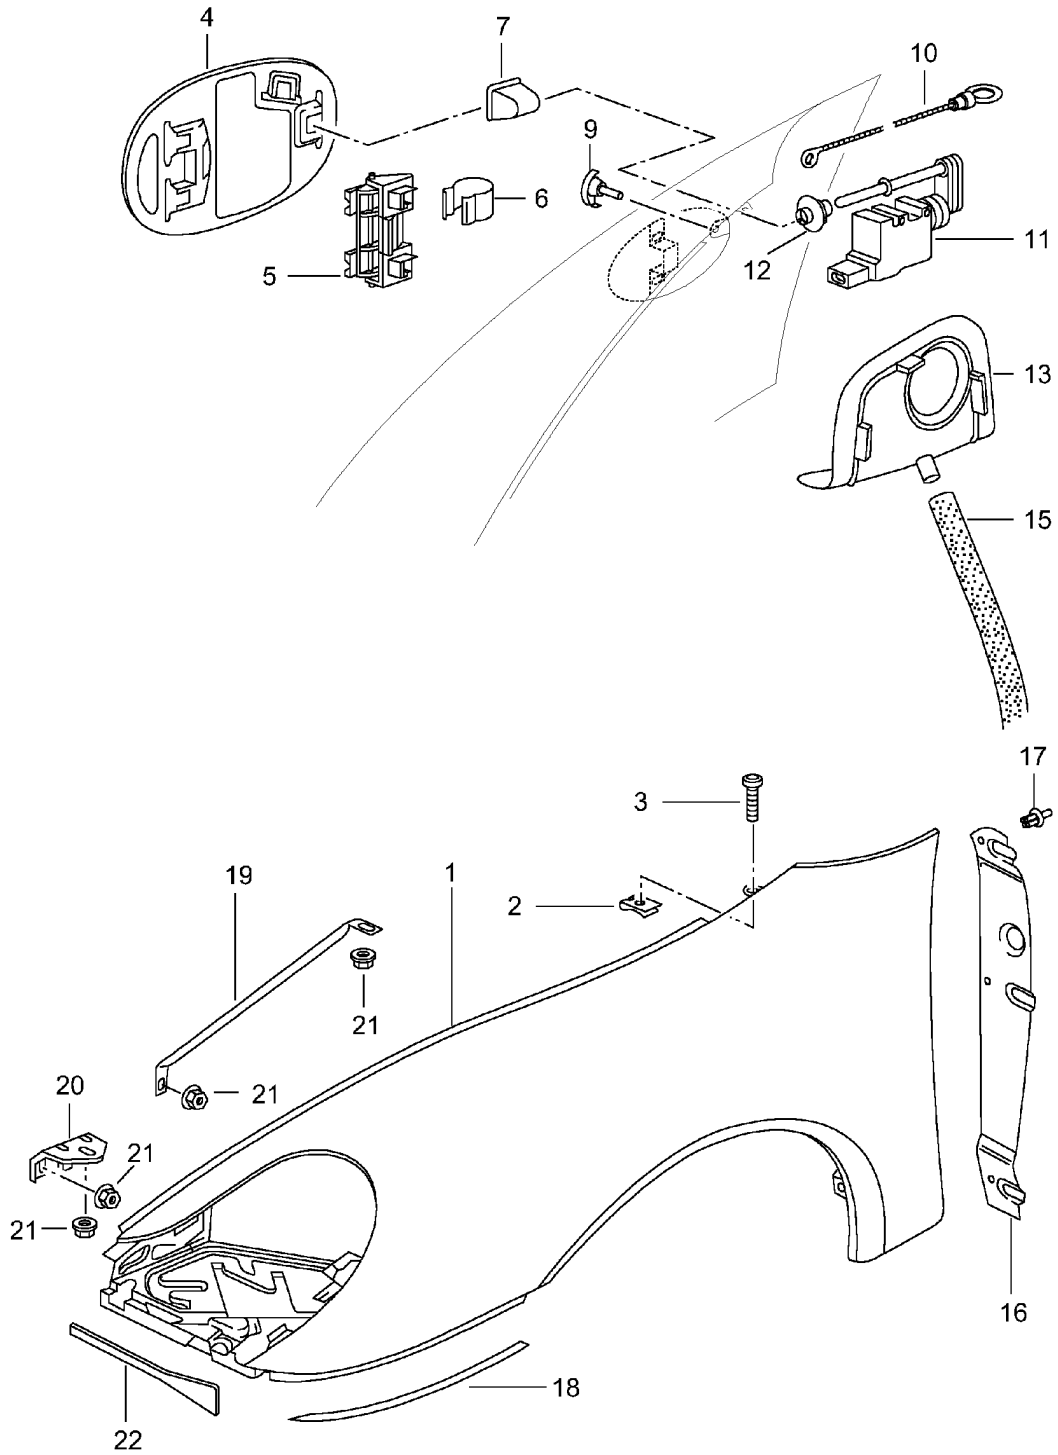

Model: 996 98

Model life 1998>>2005

Model: 996 98 Model life 1998>>2005

Pos	Part Number	Description	Remark	Qty	Model
1	996 503 031 01	Wing			
	996 503 031 01 GRV	Wing	/L -01	1	
(1)	996 503 032 04	Prime coated			
	996 503 032 04 GRV	Wing	/R -01	1	
(1)	996 503 031 03	Prime coated			
	996 503 031 03 GRV	Wing	/L 02-	1	
(1)	996 503 032 05	Prime coated			
	996 503 032 05 GRV	Wing	/R 02-	1	
2	999 507 003 02	Speed nut		22	
		ST 6,3			
2	999 507 003 01	Speed nut		22	
		ST 6,3			
3	999 073 128 02	Tapping screw		22	
		ST 6,3 X 14			
4	996 504 133 02	Fuel filler flap	-01	1	
	996 504 133 02 GRV	Prime coated			
4	996 504 133 01	Fuel filler flap	02-	1	
	996 504 133 01 GRV	Prime coated			
5	996 201 063 00	Hinge		1	
6	996 201 413 01	Spring		1	
7	996 201 423 00	Cap		1	
9	996 201 513 00	Rubber stop		1	
10	996 201 493 00	Emergency operation		1	
11	996 624 113 00	Actuator		1	
12	996 624 505 02	Guide rose		1	
13	996 201 667 01	Sleeve		1	
15	996 201 153 00	Hose		1	
16	996 504 641 01	Cover	/L	1	
	996 504 641 01 01C	Black			
(16)	996 504 642 01	Cover	/R	1	
	996 504 642 01 01C	Black			
17	999 591 712 40	Expansion rivet		6	
		A 6,0 X 12,0			
18	996 504 531 00	Protective film	/L	1	
(18)	996 504 532 00	Protective film	/R	1	
19	996 504 441 00	Strut		2	
	996 504 441 00 GRV	Prime coated			
20	996 504 555 00	Bracket		2	
	996 504 555 00 GRV	Prime coated			
21	900 377 010 09	Hexagon nut		X	
		M 6			
22	996 504 617 00	Protective film	02-	2