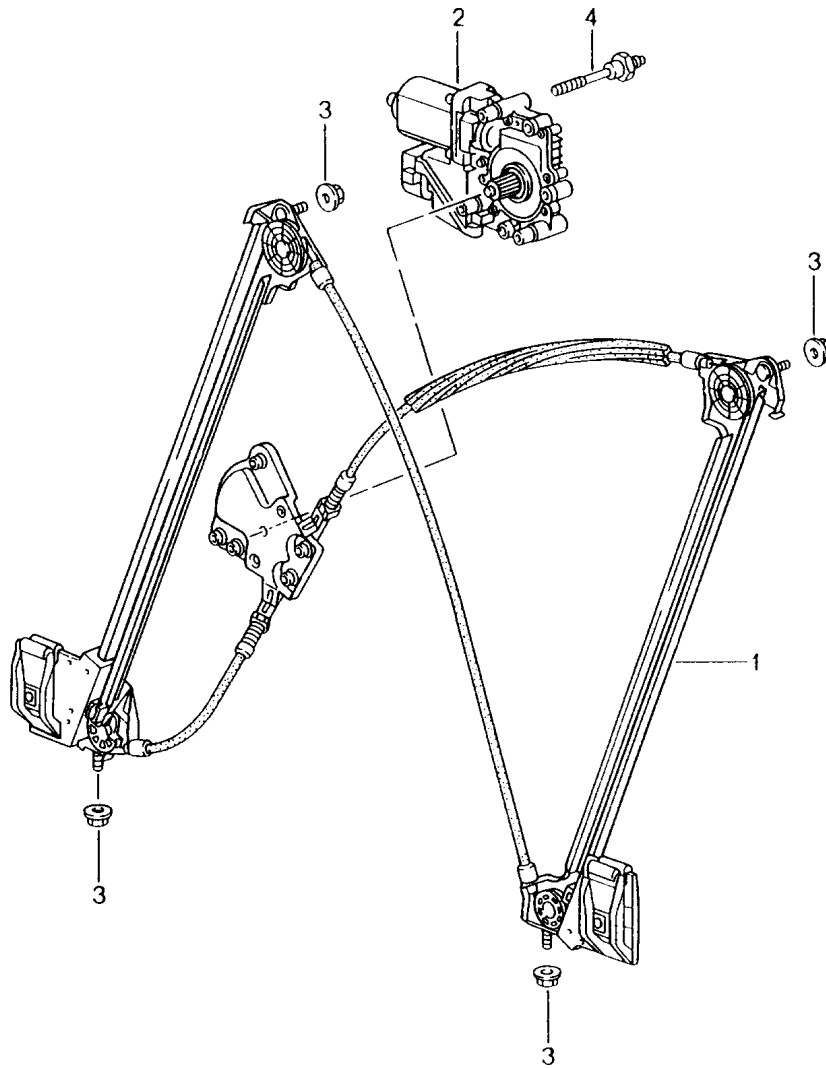

Model: 996 98

Model life 1998>>2005