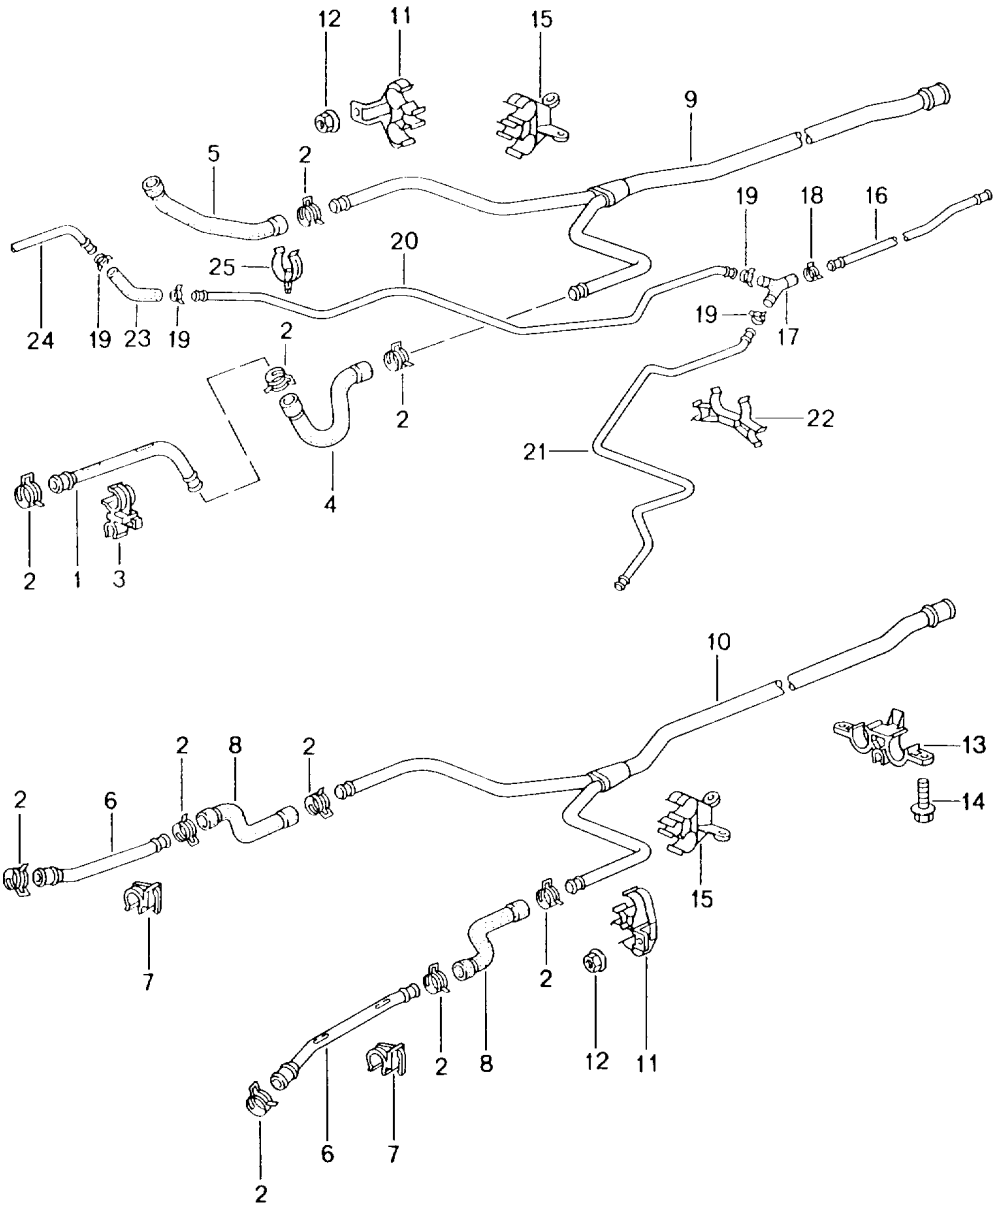

Model: 996 98 Model life 1998>>2005

Pos	Part Number	Description	Remark	Qty	Model
34	996 106 421 51	Return line Support		2	
35	999 511 237 40	Hose holder 10-52/-18		2	
36	999 511 238 40	Hose holder 10-52/-13		1	
37	999 512 657 09	Hose clamp 26 X 12		1	
38	999 512 655 09	Hose clamp 22 X 12		1	
39	996 106 312 00	Water tube Supply Heating	02-	1	M249
40	996 106 322 00	Return pipe Heating	02-	1	M249
41	996 106 212 74	Hose Supply Heating	02-	1	M249
41	996 106 212 75	Hose Supply Heating	02-	1	M249
42	996 106 222 74	Hose Return line Heating	02-	1	M249
42	996 106 222 75	Hose Return line Heating	02-	1	M249
43	996 106 050 00	Support	02-	1	
44	999 507 793 40	Hose holder 23 mm	02-	1	
45	999 507 777 40	Hose holder 48 - 53	02-	1	
46	900 385 041 01	Torx screw M 6 X 12	02-	1	
47	996 106 851 00	Hose for 996.106.850.04		1	
47	996 106 851 02	Hose for 996.106.850.04		1	
47	996 106 851 03	Hose for 996.106.850.04		1	

Model: 996 98

Model life 1998>>2005