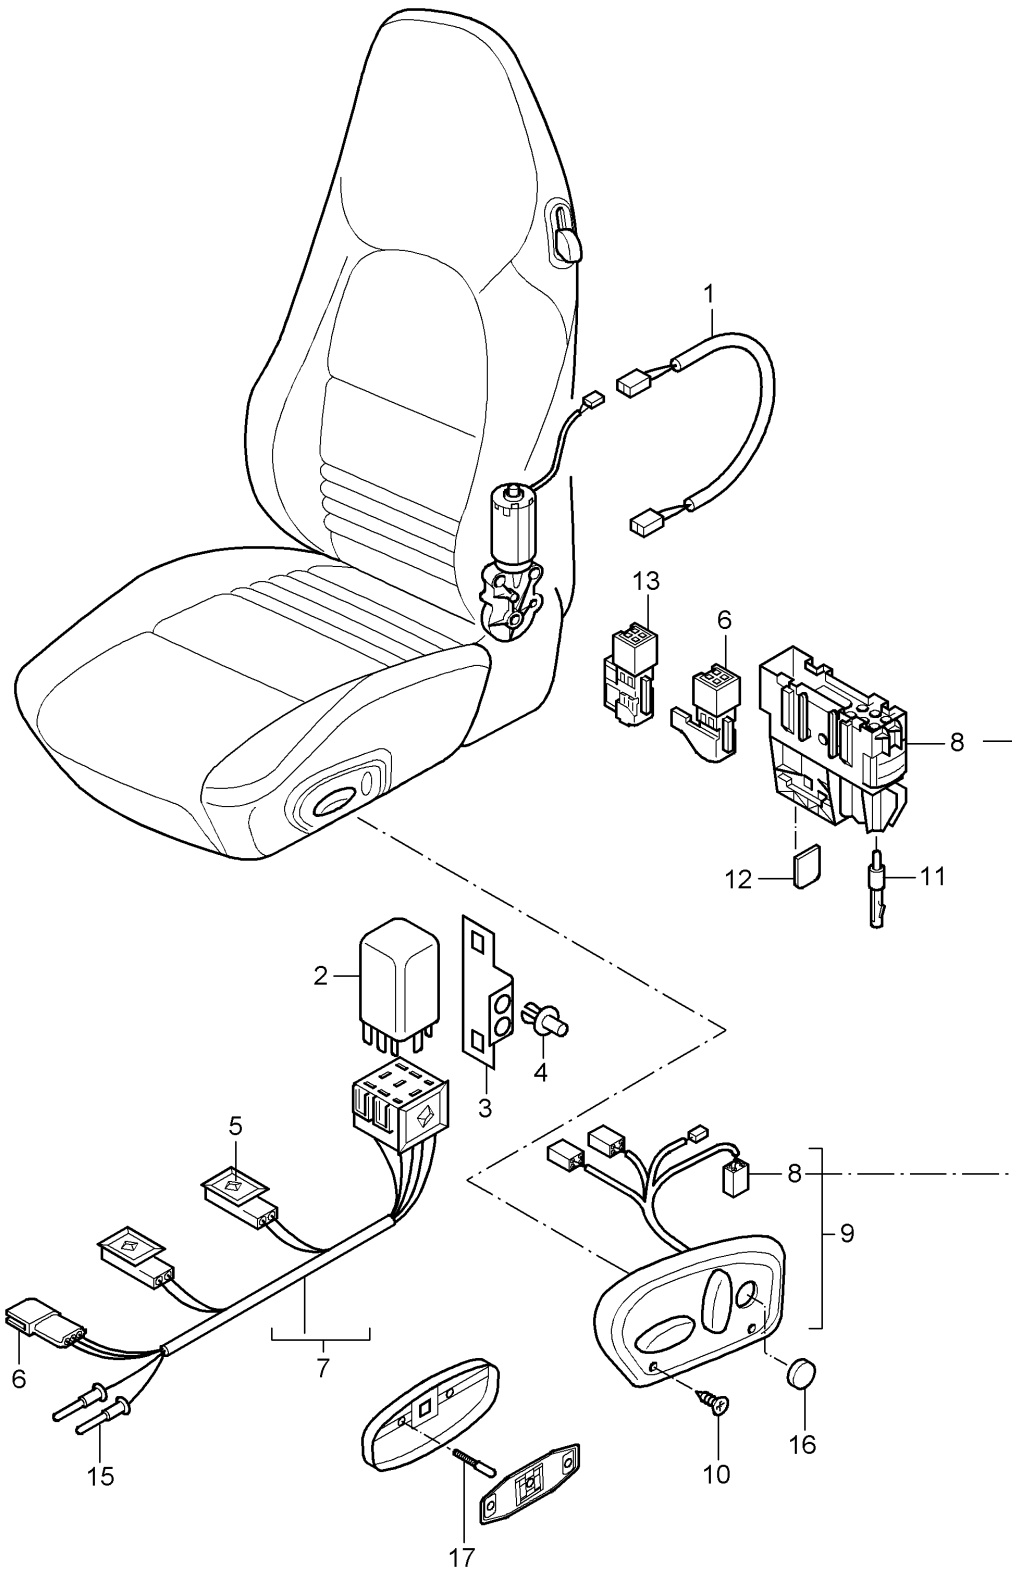

Model: 996 98

Model life 1998>>2005