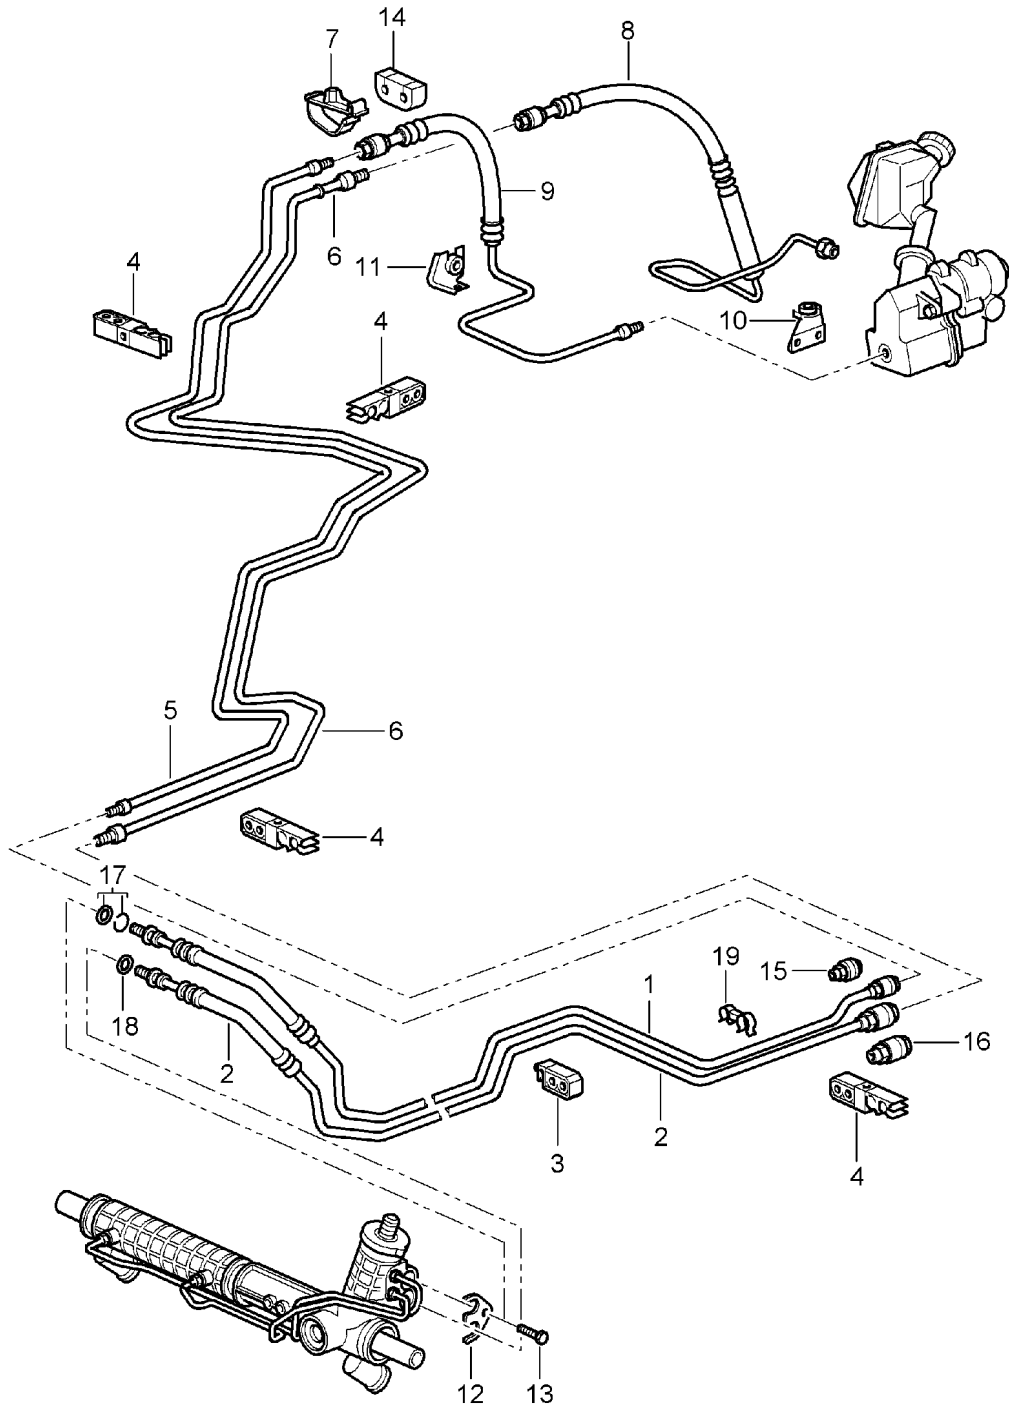

Model: 996 98 Model life 1998>>2005

Pos	Part Number	Description	Remark	Qty	Model
1	996 347 011 05	Power steering Steering gear Steering parts Steering gear	/LL	1	
(1)	996 347 011 06	Power steering Steering gear	/LL	1	
(1)	996 347 011 07	Power steering Steering gear	/LL	1	
(1)	996 347 011 10	Power steering Steering gear	/LL	1	
-	996 347 110 01	Power steering Clip Pinion Steering gear	-03	1	
-	996 347 110 02	Clip Pinion Steering gear	04-	1	
2	996 347 191 02	Bellows for Steering gear 996.347.011.05		2	
(2)	996 347 191 04	Bellows for Steering gear 996.347.011.06/07		2	
3	996 347 293 03	Clamping ring for Steering gear 996.347.011.05		2	
(3)	996 347 293 04	Clamping ring for Steering gear 996.347.011.06/07		2	
4	997 347 373 00	Sealing ring for Steering gear 996.347.011.05		2	
(4)		Sealing ring for Steering gear 996.347.011.06/07		2	
5	999 512 645 09	Hose clamp		2	
6	996 347 322 03	Joint		2	
7	999 034 037 09	Hexagon nut M 14 X 1,5		2	
8	996 347 131 03	Track rod	-99	2	
(8)	996 347 131 04	Track rod	00-	2	
9		See illustrations 4/01/00 POS.2			
10	900 378 100 01	Hexagon-head bolt AM 10 X 45		2	
11	999 084 449 09	Lock nut M 12 X 1,5		2	

Model: 996 98

Model life 1998>>2005