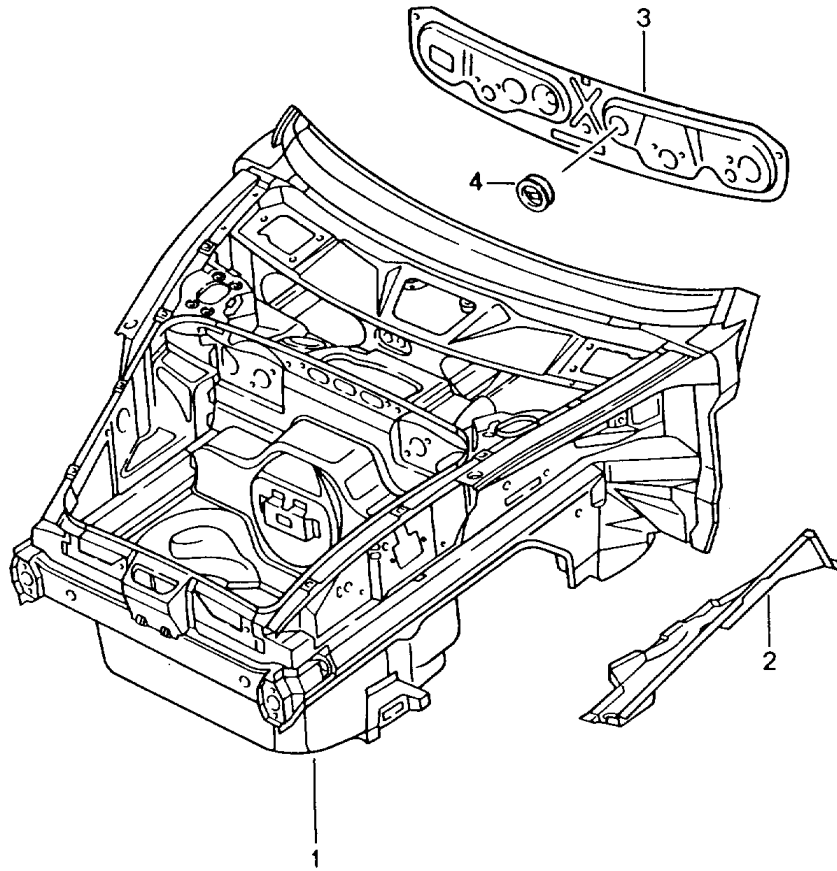

Model: 996 98

Model life 1998>>2005