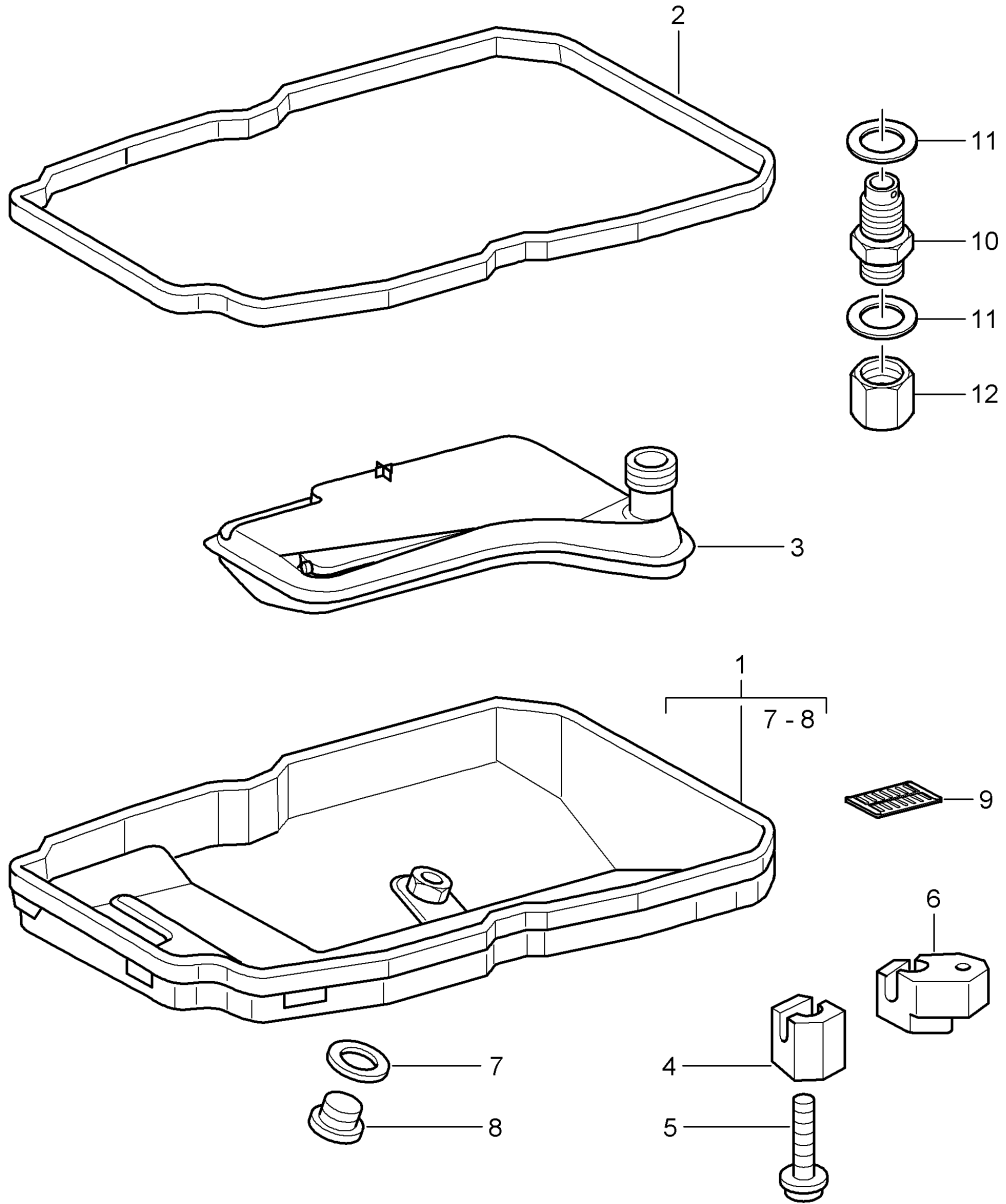

Model: 996 98

Model life 1998>>2005

Model: 996 98

Model life 1998>>2005

Pos	Part Number	Description	Remark	Qty	Model
		Tiptronic	02-		A96.10/35
		Oil filter			
		Oil pan			
1	722 270 161 2	Oil pan		1	
2	140 271 008 0	Gasket		1	
3	722 277 009 5	Oil filter		1	
4	140 271 006 8	Clamping sleeve		6	
5	999 073 202 09	Pan-head screw M 6 X 22		6	
5	999 073 202 01	Pan-head screw M 6 X 22		6	
6	140 271 016 8	Clamping sleeve		X	
7	900 123 062 20	Sealing ring		2	
8	900 219 007 02	Screw plug		2	
8	900 219 007 01	Screw plug		2	
9	220 271 009 8	Magnet		1	
10	996 307 055 11	Connection piece Oil inlet		1	
11	900 123 007 30	Sealing ring 14 X 18		2	
12	900 070 011 01	Cap nut M14 X 1,5		1