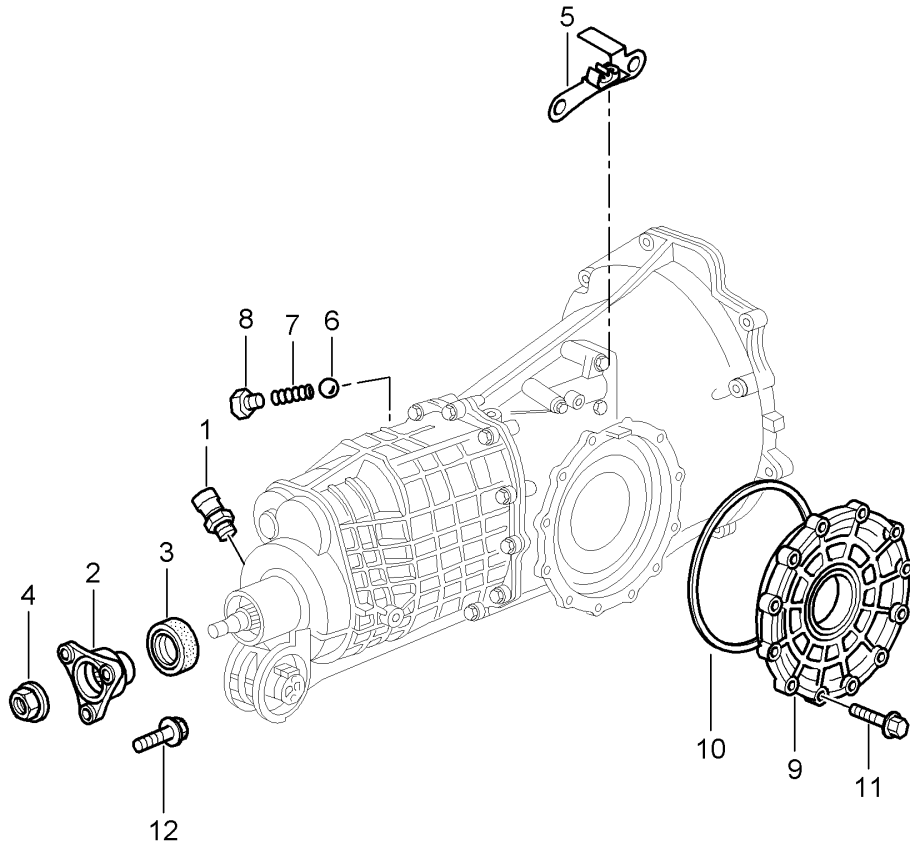

Model: 996 98

Model life 1998>>2005

Model: 996 98 Model life 1998>>2005

Pos	Part Number	Description	Remark	Qty	Model
		Transmission	-01		G96.00 M338
			99-01		G96.30 M339
			02-		G96.01 M338
			02-		G96.31 M339
		Installed Single parts			
1	996 606 103 01	Switch		1	
2	996 302 033 00	Back-up light Flange	99-01	1	G96.30 M339
(2)	996 302 033 50	Flange		1	G96.31 M339
3	999 113 475 40	Shaft sealing ring 40 X 62 X 10	99-	1	M339
4	996 302 317 00	Collar nut	99-	1	M339
5	996 423 677 00	Support		1	
6	900 108 064 00	Ball 8		4	
7	996 303 245 00	Compression spring		4	
8	900 124 023 02	Screw plug M 10 X 1		4	
9	996 301 312 00	Transmission cover Lateral		1	
10	996 301 315 00	O-ring 190 X 3		1	
11	996 301 317 00	Hexagon-head bolt M 8 X 35		11	
12	900 378 101 09	Hexagon-head bolt M 10 X 35		3	
-	000 043 010 00	Loctite 574		1