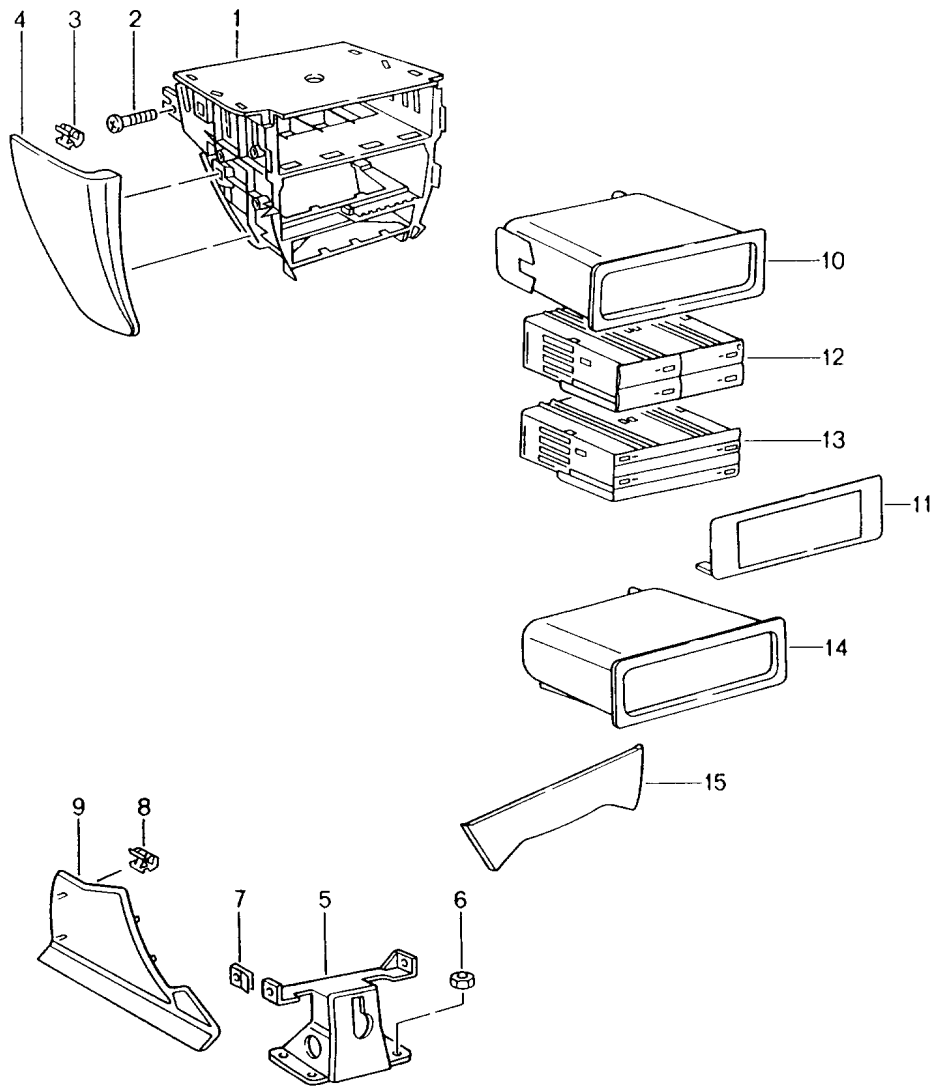

Model: 996 98

Model life 1998>>2005