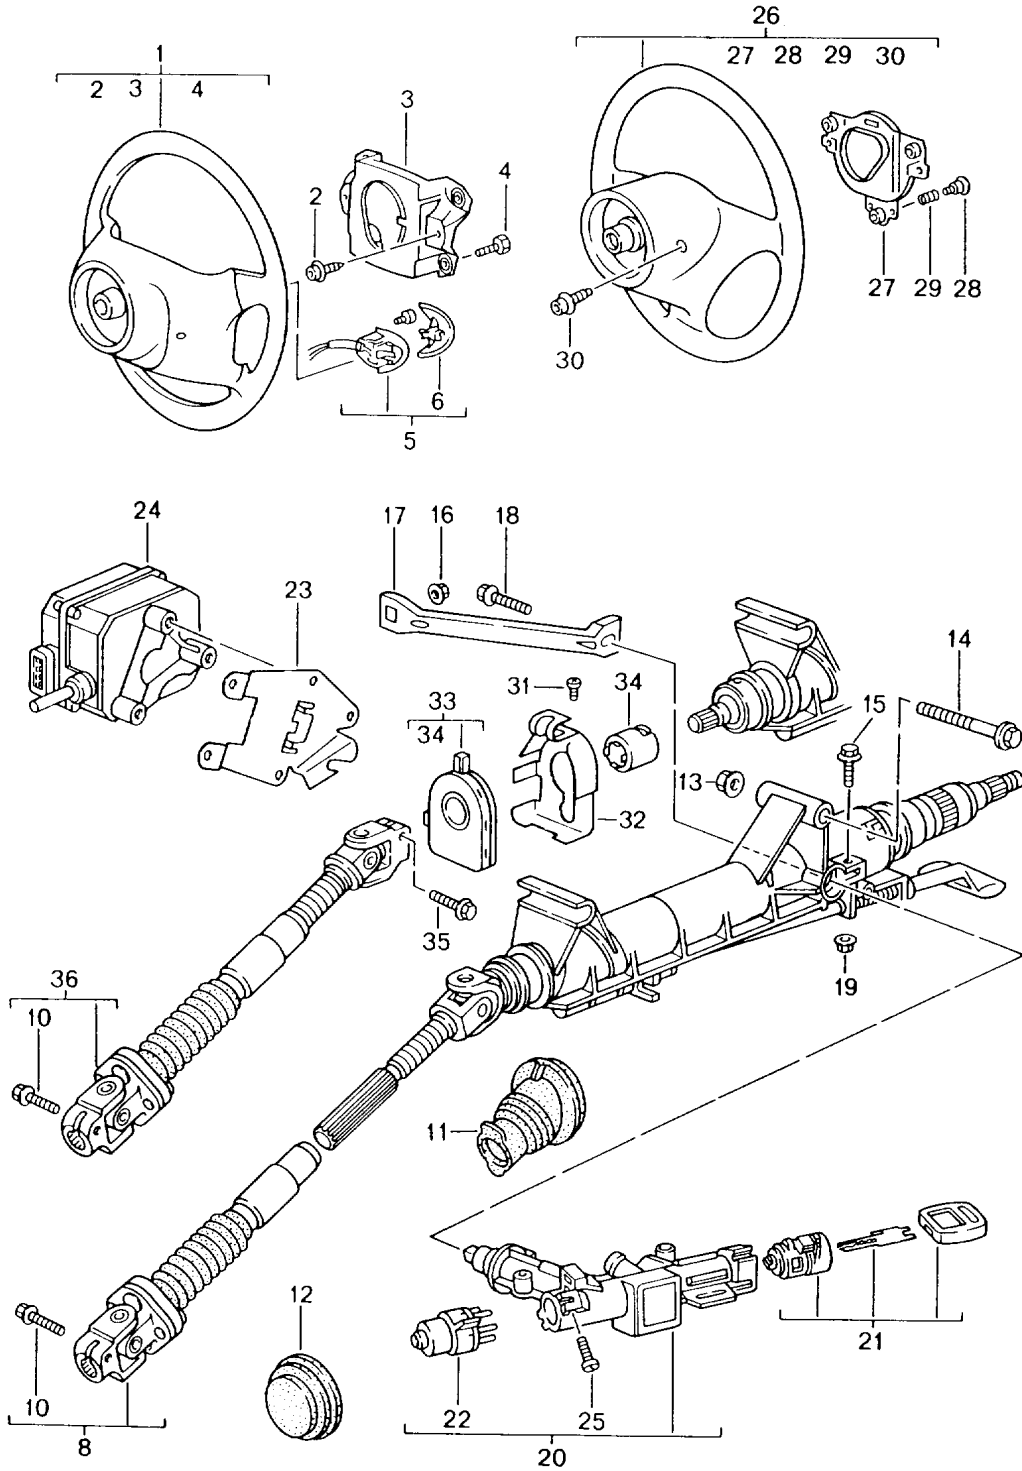

Model: 996 98 Model life 1998>>2005

Pos	Part Number	Description	Remark	Qty	Model
1	996 314 225 02	Power steering Power-steering pump Container Expansion tank M >> 664 01953 M >> 684 00519		1	
(1)	997 314 225 00	Expansion tank M 664 01954 >> M 684 00520 >>		1	
2	996 314 545 00	Hose	98	1	
(2)	996 314 545 01	Hose M >> 664 01953 M >> 684 00519	99-	1	
-	999 507 658 09	Cable holder	99-	1	
3	999 512 527 00	Clamp M >> 664 01953 M >> 684 00519		1	
4	999 707 362 40	Sealing ring		1	
5	999 707 363 40	Sealing ring		1	
6	999 701 154 40	Sealing ring		2	
7	996 314 223 01	Lid M >> 664 01953 M >> 684 00519		1	
(1)	997 314 223 00	Lid M 664 01954 >> M 684 00520 >>		1	
8	996 314 220 02	Oil tank	-02	1	
(8)	996 314 220 03	Oil tank	03	1	
(8)	997 314 220 00	Oil tank		1	
9	996 314 050 02	Power-steering pump		1	
10	996 314 320 03	Straight pin		2	
11	996 314 431 05	Bracket		1	
12	900 378 105 09	Hexagon-head bolt AM 8 X 70		2	
13	996 147 223 60	Pulley	-99	1	M249
(13)	996 147 223 53	Pulley	-99	1	M480/574
(13)	996 147 223 60	Pulley	-99	1	M480/573
14	900 378 123 09	Hexagon-head bolt M 8 X 12	00-	1	
15	999 707 204 40	Sealing ring 12.5 X 2N		3	
16	996 314 551 00	Bracket for Container		1	
-	000 043 203 33	Pentosin 1000 ML		X	
-	000 043 206 56	Pentosin 1000 ML		X	

Model: 996 98

Model life 1998>>2005