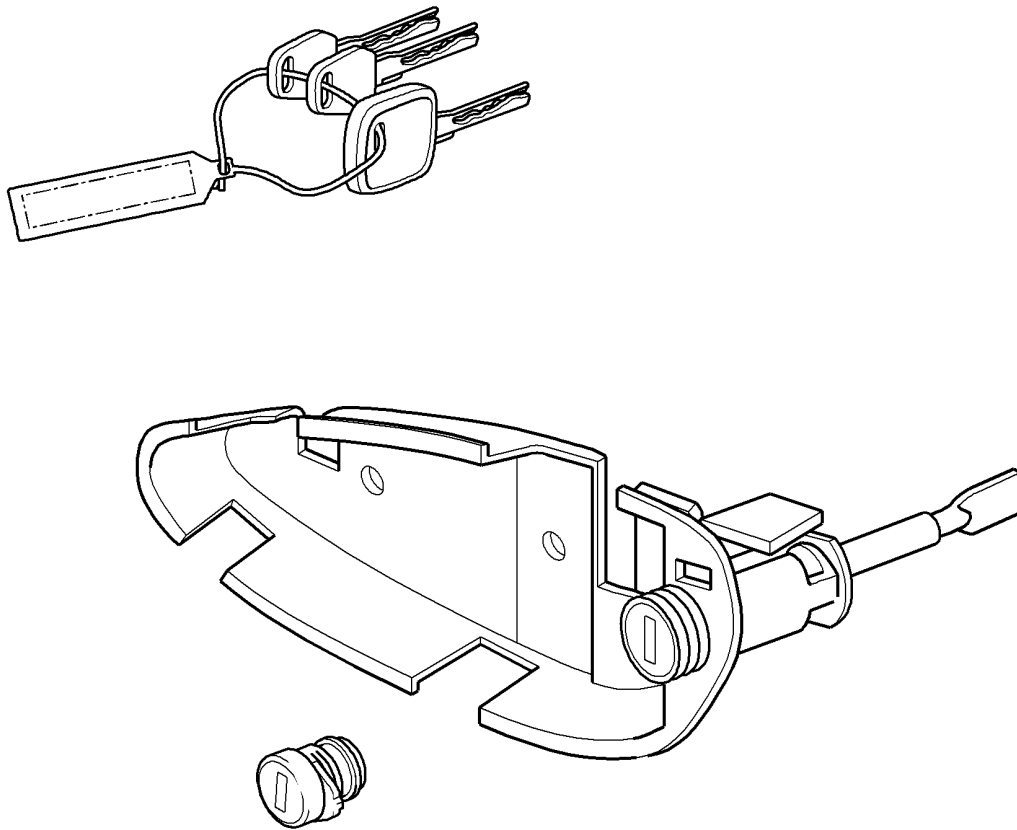

Model: 996 98

Model life 1998>>2005