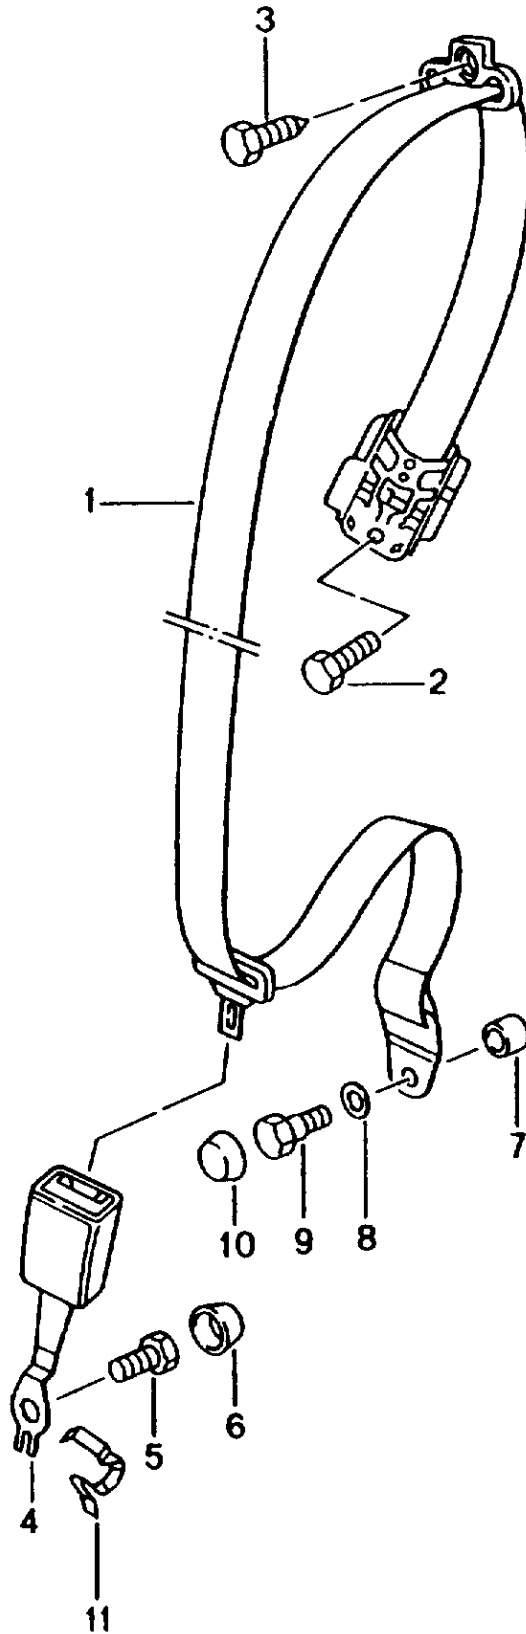

Model: 996 98

Model life 1998>>2005

Model: 996 98

Model life 1998>>2005

Pos	Part Number	Description	Remark	Qty	Model
		Seat belt Rear			COUPE
1	996 803 035 09	Seat belt	/L	1	
1	996 803 983 07	Seat belt	/L 02-	1	
	996 803 983 07 V02	Speed yellow			
	996 803 983 07 H03	Maritime blue			
	996 803 983 07 N13	Guards red			
(1)	996 803 036 09	Seat belt	/R	1	
(1)	996 803 984 07	Seat belt	/R 02-	1	
	996 803 984 07 V02	Speed yellow			
	996 803 984 07 H03	Maritime blue			
	996 803 984 07 N13	Guards red			
2	911 803 150 00	Screw		2	
3	999 075 057 09	Hexagon-head bolt		2	
4	996 803 165 01	Seat-belt buckle	/L	1	
(4)	996 803 166 01	Seat-belt buckle	/R	1	
5	911 803 150 00	Screw		2	
6	811 857 845	Cap		2	
7	999 924 064 02	Spacer sleeve		2	
7	999 924 064 01	Spacer sleeve		2	
8	211 857 771	Washer		2	
9	803 019 811 B	Hexagon-head bolt		2	
10	811 857 845	Cap		2	M193
11	996 551 745 00	Fastening clamp	/L	2	
11	996 551 746 00	Fastening clamp	/R	2