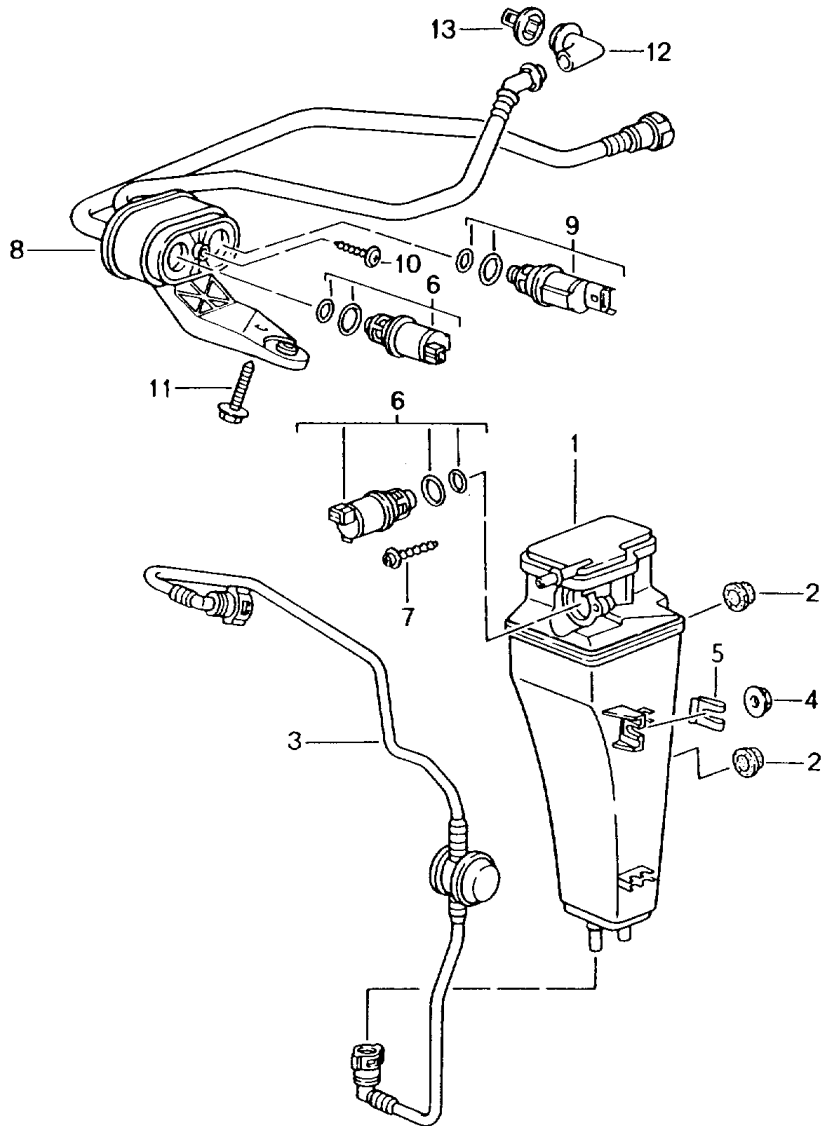

Model: 996 98

Model life 1998>>2005

Model: 996 98

Model life 1998>>2005

Pos	Part Number	Description	Remark	Qty	Model
1	996 201 221 03	Carbon canister	-98	1	M660
1	996 201 221 09	Carbon canister		1	
1	996 201 221 08	Carbon canister		1	
(1)	996 201 221 06	Carbon canister	-98	1	M664
(1)	996 201 221 07	Carbon canister	99-	1	M664
2	999 702 221 40	Grommet		2	
3	996 201 255 07	Vent line		1	
3	996 201 255 09	Vent line		1	
(3)	996 201 255 06	Vent line		1	M660
4	999 084 629 09	Hexagon nut M 6		1	
4	999 084 629 01	Hexagon nut M 6		1	
5	999 507 543 02	Clamp 2,00 - 3,00		1	
6	996 605 201 01	Shut-off valve		1	M660
7	999 919 171 07	Oval-head screw 5,0 X 20		1	M660
8	996 201 231 01	Valve housing Use also: 996.201.555.00		1	M664
9	996 605 213 01	Valve		1	M664
10	999 919 190 02	Oval-head screw		1	M664
11	900 378 154 09	Hexagon-head bolt AM 8 X 35		2	M664
12	996 201 551 00	Grommet To Use 996.201.231.01	-99	1	M664
13	996 201 555 00	Valve housing Clip		1	M664