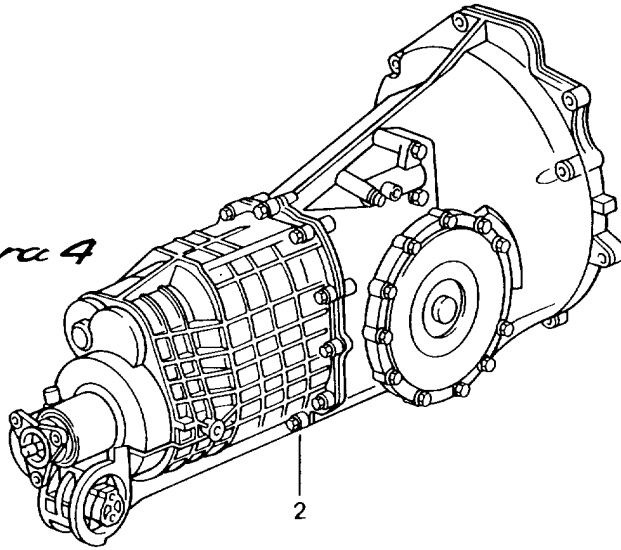

Model: 996 98

Model life 1998>>2005

Carrera

Carrera 4

2