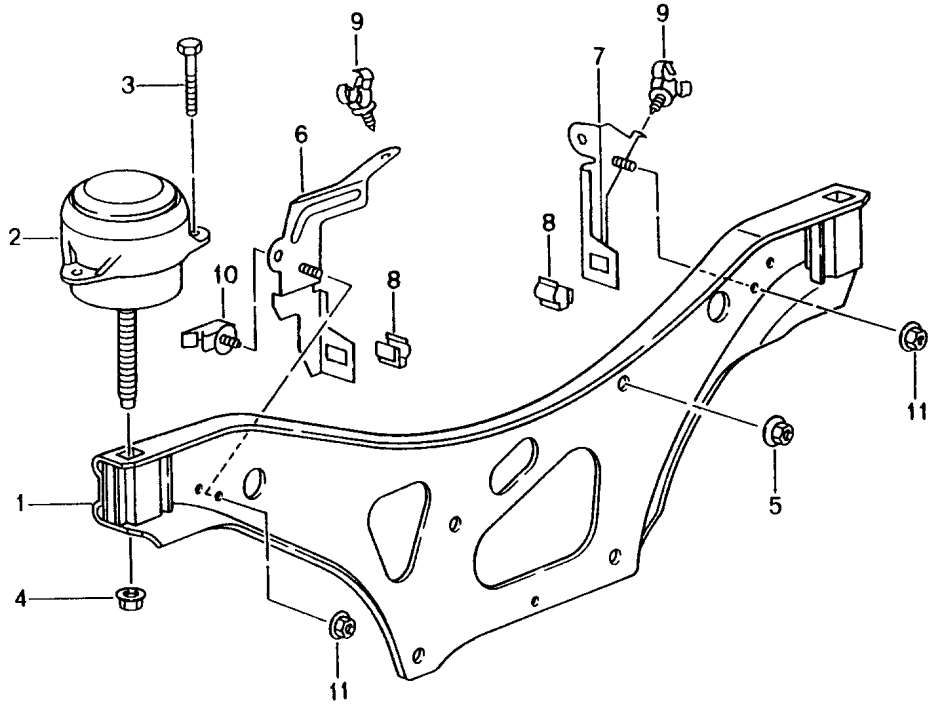

Model: 996 98

Model life 1998>>2005

Model: 996 98

Model life 1998>>2005

Pos	Part Number	Description	Remark	Qty	Model
		Engine suspension			M96.01/02/03 M96.04
1	996 375 011 06	Engine carrier		1	
1	996 375 011 07	Engine carrier		1	
(1)	996 375 011 08	Engine carrier	02-	1	M96.03
2	993 375 049 06	Engine mounting		2	
3	900 378 055 09	Hexagon-head bolt		4	
4	999 084 215 09	Lock nut M 12 X 1,5		2	
5	900 380 008 09	Lock nut M 10		4	
6	996 606 157 02	Support		1	
7	996 606 158 00	Support		1	
8	999 591 746 02	Cable clamp 7,0 - 9,0		2	
8	999 591 746 01	Cable clamp 7,0 - 9,0		2	
9	999 511 239 40	Cable holder 6,0 - 12,0		2	
10	999 507 511 40	Cable holder 6,0 - 8,0		1	
11	900 377 010 09	Hexagon nut M 6		2