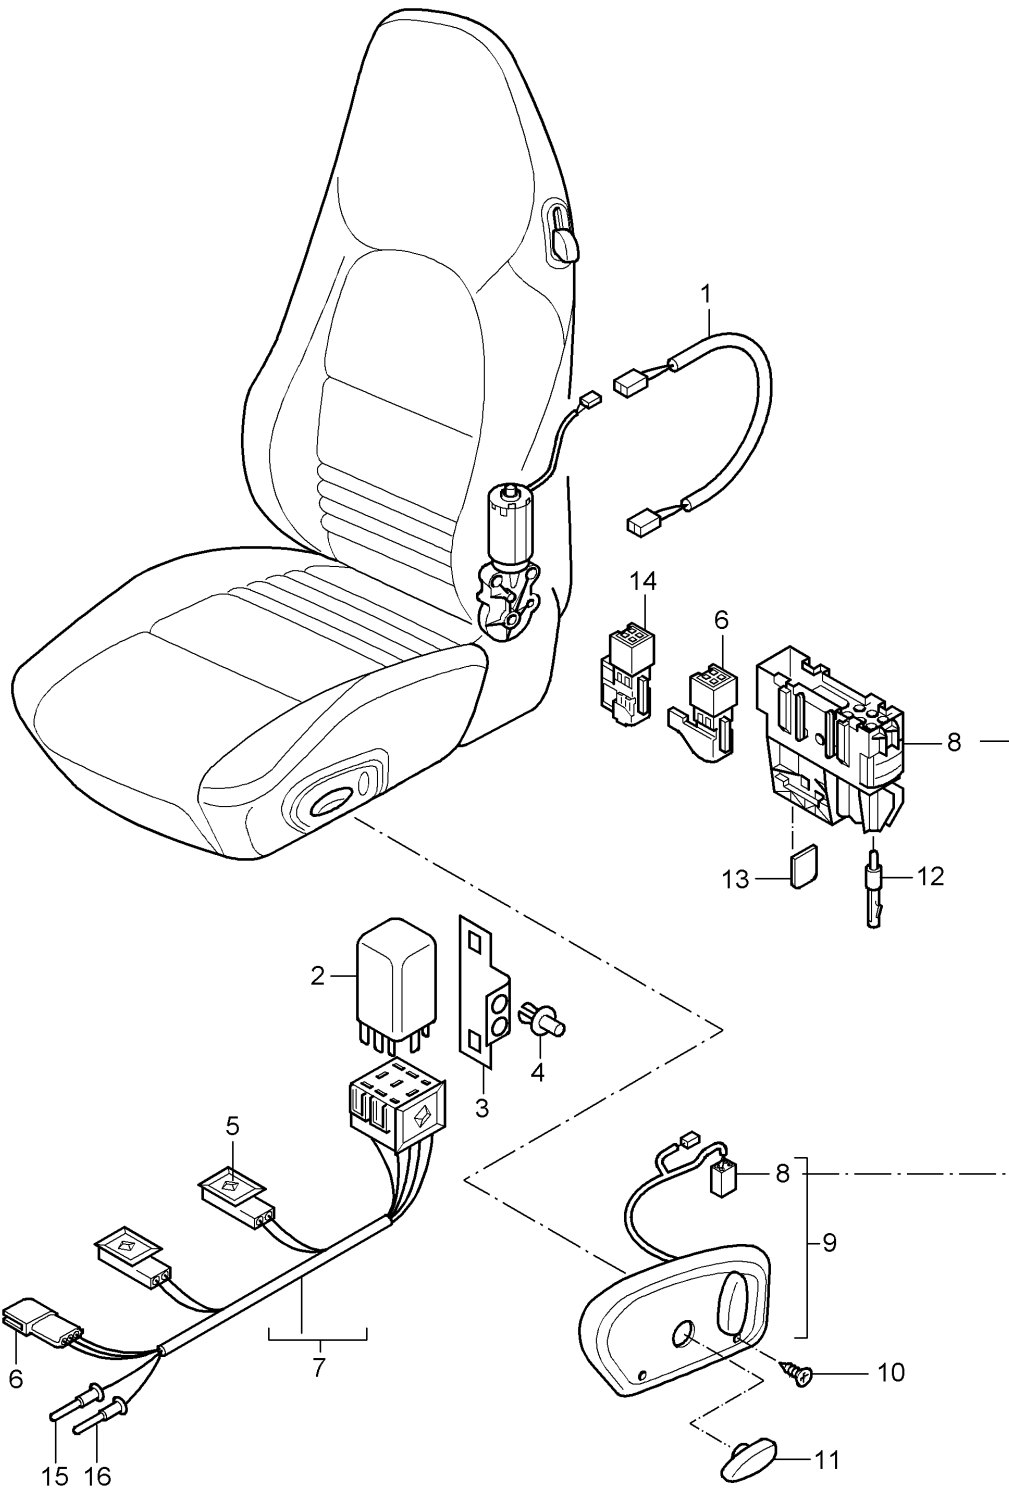

Model: 996 98

Model life 1998>>2005

Model: 996 98 Model life 1998>>2005

Pos	Part Number	Description	Remark	Qty	Model
		Wiring harnesses			CARRERA
		Switch			
		Standard seat			
		Sports seat			
1	996 612 543 00	Wiring harness		2	
		for backrest adjustment			
2	996 618 521 00	Control unit		2	M342
		Seat heater			
3	996 618 531 00	Support		2	M342
		Control unit			
4	999 591 712 40	Expansion rivet	-02	2	
		6,0 X 12,0			
(4)	900 143 191 02	Tapping screw	02-	4	
		Support			
5	999 507 407 40	Clip		X	
6	999 650 216 40	Pin connector socket		1	
		4-pole			
7	996 612 540 01	Wiring harness		2	M342
		Seat heater			
8	999 650 180 40	Pin connector socket		2	M537/538
		6-pole			
9	996 613 713 01	Switch	/L	1	M369/375
		Complete			
		with			
		Handle			
		for backrest adjustment			
	996 613 713 01 EJM	Granite grey	-99		
	996 613 713 01 A03	Black	00-		
	996 613 713 01 C53	Graphite grey	00-		
	996 613 713 01 S33	Savanna	00-		
	996 613 713 01 G13	Metropole blue	00-		
	996 613 713 01 J33	Nephrite green	00-		
	996 613 713 01 M33	Boxster red	00-		
	996 613 713 01 B13	Space grey	00		
	996 613 713 01 P13	Cinnamon brown	01-		
(9)	996 613 714 01	Switch	/R	1	M370/376
		Complete			
		with			
		Handle			
		for backrest adjustment			
	996 613 714 01 EJM	Granite grey	-99		
	996 613 714 01 A03	Black	00-		
	996 613 714 01 C53	Graphite grey	00-		
	996 613 714 01 S33	Savanna	00-		
	996 613 714 01 G13	Metropole blue	00-		
	996 613 714 01 J33	Nephrite green	00-		
	996 613 714 01 M33	Boxster red	00-		
	996 613 714 01 B13	Space grey	00		
	996 613 714 01 P13	Cinnamon brown	01-		
(9)	886 613 980 00	Switch	/L	1	IXSD
	886 613 980 00 S30	Savanna	98-		
	886 613 980 00 8YR	Black	-00		
	886 613 980 00 C50	Graphite grey	98-		
	886 613 980 00 G10	Metropole blue	98-		
	886 613 980 00 B50	Space grey	98-		
	886 613 980 00 J30	Nephrite green	98-		
	886 613 980 00 M30	Boxster red	98-		
	886 613 980 00 VRJ	Black	00-		
	886 613 980 00 D11	Dark grey/natural	00-		
	886 613 980 00 T11	Brown/natural	00-		
	886 613 980 00 P11	Cinnamon brown	01-		
(9)	886 613 981 00	Switch	/R	1	IXSD
		Standard seat			