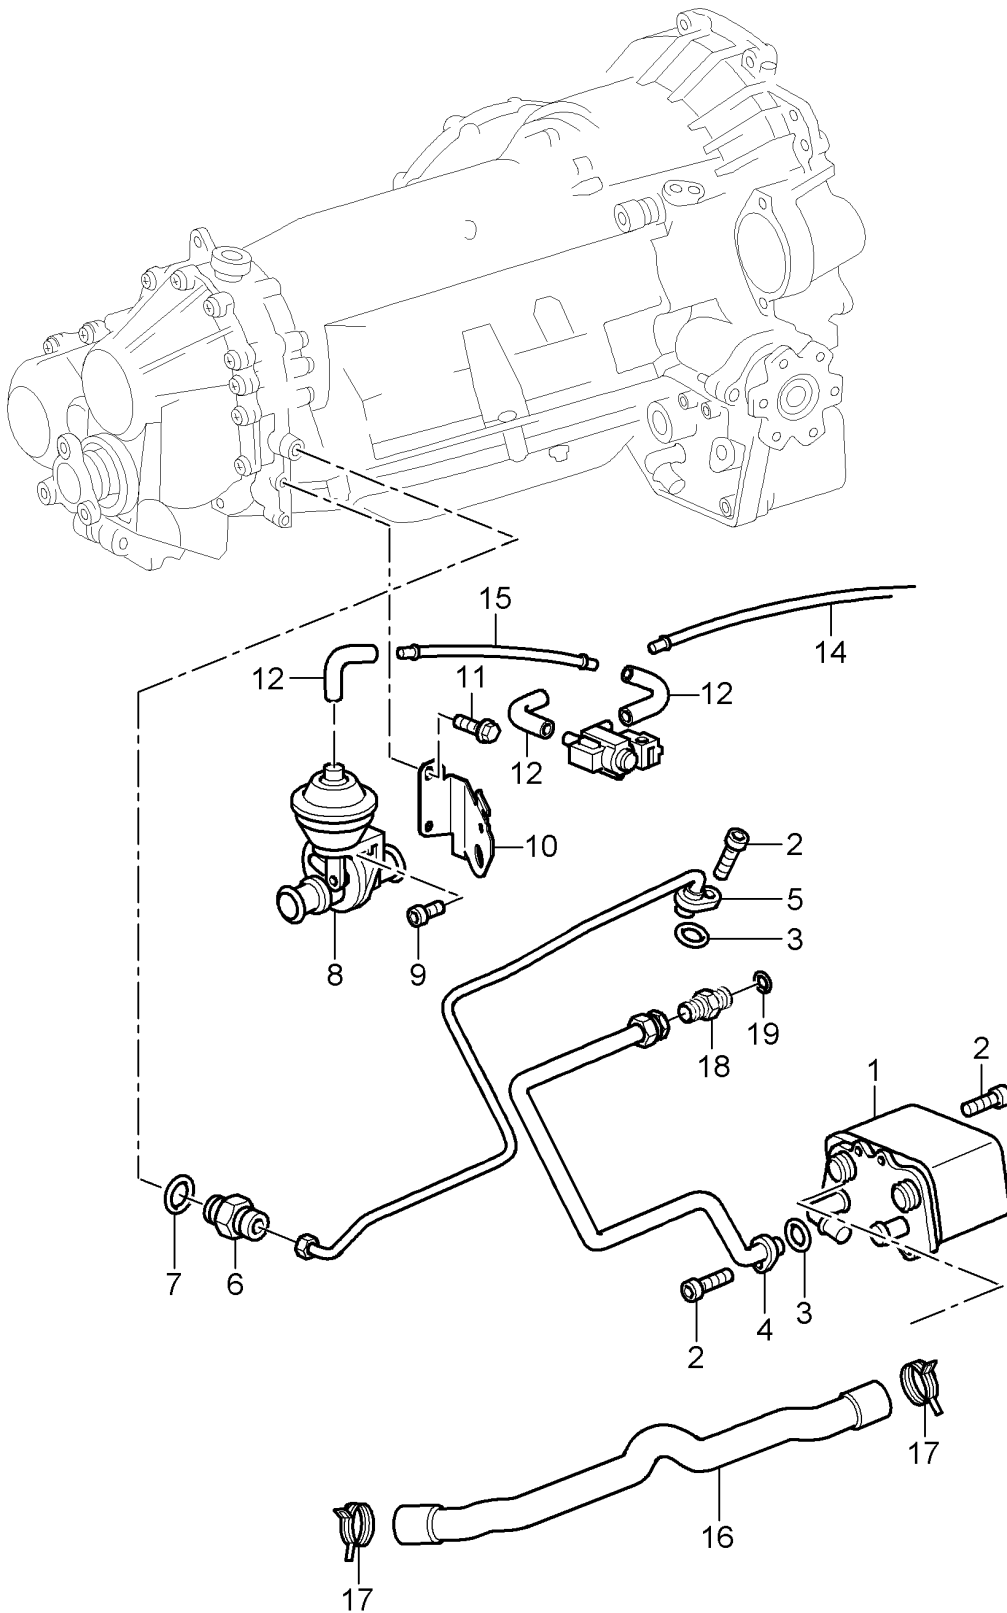

Model: 996 98

Model life 1998>>2005

Model: 996 98 Model life 1998>>2005

Pos	Part Number	Description	Remark	Qty	Model
		Tiptronic	02-		A96.10
			02-		M338
					A96.35
					M339
		Atf cooler			
		Atf lines			
1	722 270 009 5	Atf cooler		1	
(1)	722 270 049 5	Atf cooler		1	
2	999 073 103 09	Oval-head screw		6	
		M 6 X 16			
3	029 997 184 8	Sealing ring		2	
		12,37 X 2,62			
4	722 270 089 6	Oil pipe		2	
5	722 270 079 6	Oil pipe		1	
6	000 997 117 1	Screw socket		1	
7	900 123 005 30	Sealing ring		1	
		A 12 X 16			
8	928 574 573 03	Disc valve		1	
8	928 574 573 04	Disc valve		1	
		Use also:			
-	986 307 507 00	Cap		1	
-		Cap		1	
9	900 146 011 01	Round head screw		1	
		M 4 X 10			
10	997 106 533 00	Support		1	
11	900 378 036 01	Hexagon-head bolt		2	
		M 6 X 12			
12	928 574 717 05	Moulded hose		3	
12	928 574 717 06	Moulded hose		3	
13	996 605 123 01	Change-over valve		1	
13	7PP 906 270	Change-over valve		1	
-	999 181 742 40	Pipe		X	
		4,0 X 1,0			
14		950MM		1	
15		75 MM		1	
16	996 307 711 12	Water hose		1	
17	999 512 656 09	Hose clamp		2	
		25 X 12			
18	000 997 107 1	Screw socket		1	
		M 18 X 1,5			
19	900 123 018 30	Sealing ring		1	
		A 16 X 20			
20	999 707 388 40	O-ring		1