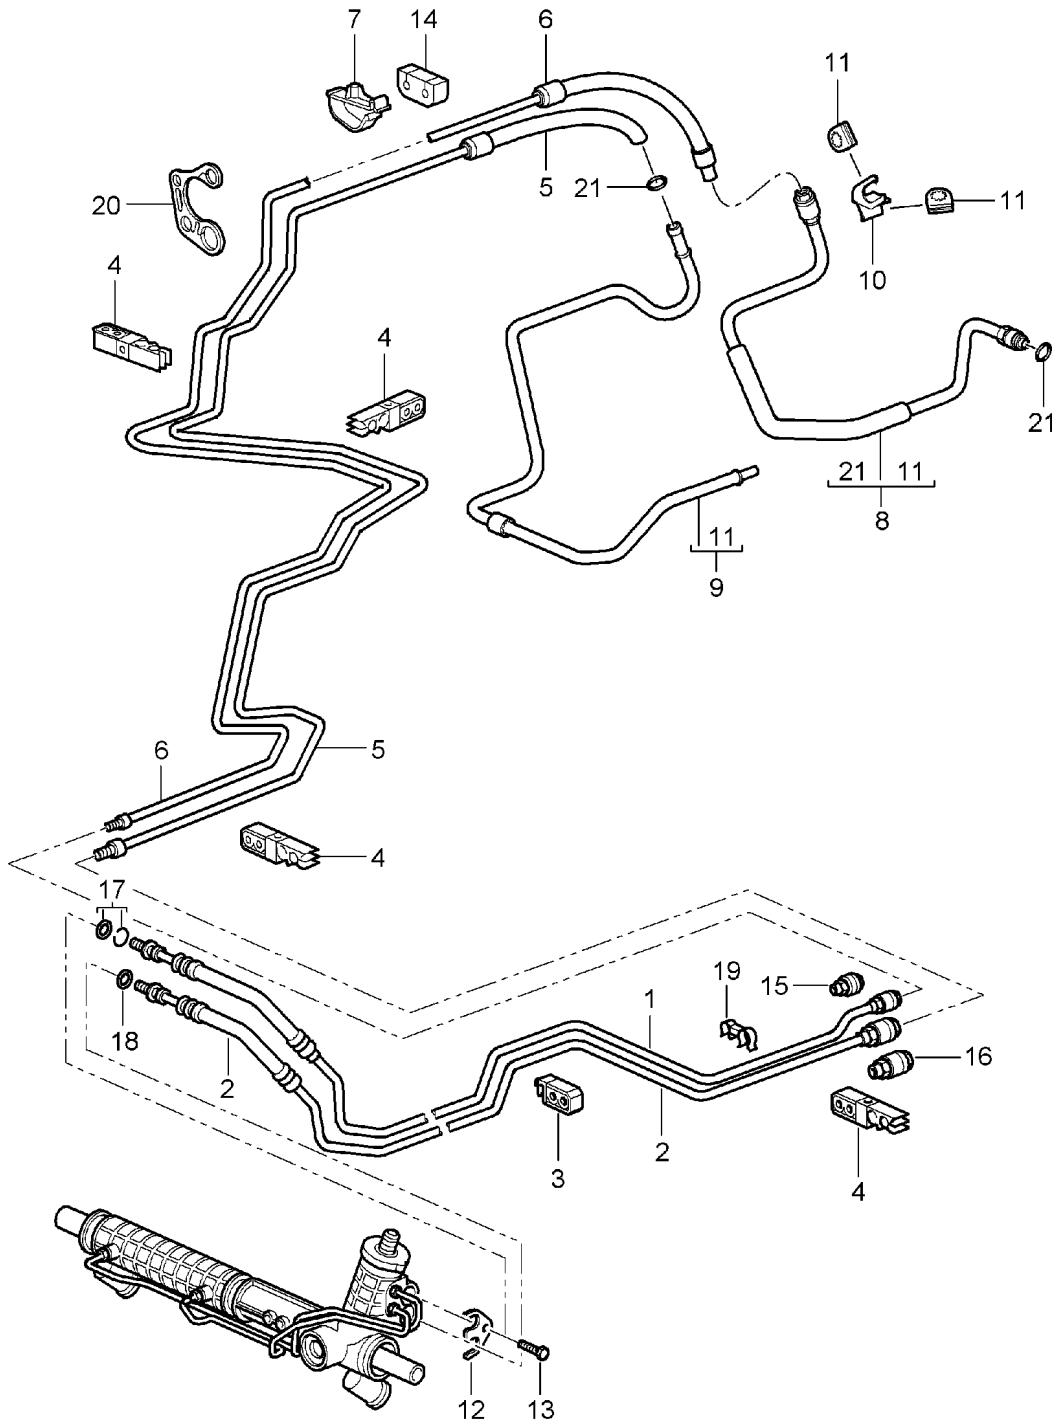

Model: 996 98 Model life 1998>>2005

Pos	Part Number	Description	Remark	Qty	Model
		Rear			
-	999 230 551 10	Threaded joint NW 10		1	
-	999 230 552 10	Threaded joint NW 6		1	
-	999 230 685 40	Circlip for Threaded joint		1	
10	996 347 747 02	Support	-01	1	
(10)	996 347 747 04	Support	02-	1	
11	996 347 749 03	Support	-01	1	
(11)	996 347 749 04	Support	02-	1	
12	996 347 769 01	Tension shackle		1	
13	900 067 063 02	Pan-head screw M 10 X 20		1	
14	996 347 551 01	Retainer plate Mount Pressure line Return line		1	
-	997 347 544 00	Power steering Support Lines Mount Bracket		1	
15	999 230 539 10	Threaded joint		1	
16	999 230 540 10	Threaded joint		1	
17	999 230 543 40	Repair kit Gaskets		1	
18	999 230 542 40	O-ring		1	
19	999 507 575 40	Support 9,0/13,0		1	

Model: 996 98

Model life 1998>>2005