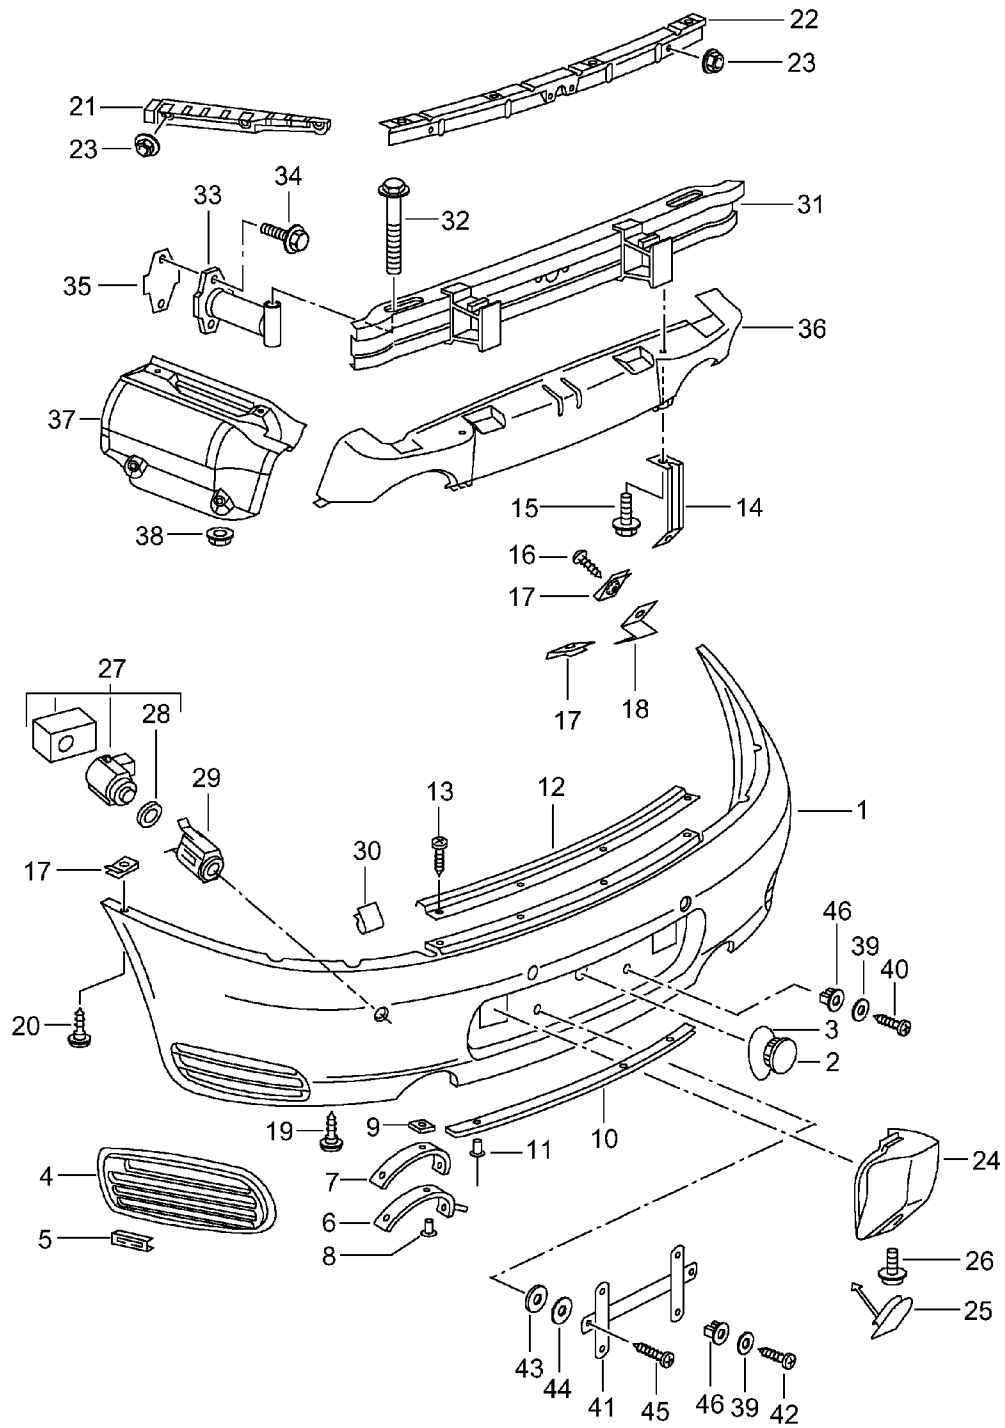

Model: 996 98

Model life 1998>>2005

Model: 996 98 Model life 1998>>2005

Pos	Part Number	Description	Remark	Qty	Model
		Bumper Rear			C4S
(1)	996 505 411 17 996 505 411 17 G2X	Lining Prime coated		1	
		It is necessary to rework			
(1)	996 505 911 00 996 505 911 00 G2X	Lining Prime coated		1	M635
		It is necessary to rework			
2	964 505 103 00 964 505 103 00 G2X	Cap Prime coated		1	
3	999 651 225 40	Safety rope		1	
4	996 505 663 01 996 505 663 01 01C	Ventilation grille Satin black	/L	1	
(4)	996 505 664 01 996 505 664 01 01C	Ventilation grille Satin black	/R	1	
5	999 507 696 00	U-clamp		24	
6	996 505 611 02	Cover	/L	1	
(6)	996 505 612 02	Cover	/R	1	
7	996 505 621 00	Heat shield	/L	1	
(7)	996 505 622 00	Heat shield	/R	1	
8	900 056 001 30	Rivet 4 X 12		4	
9	999 166 051 08	Clamping washer 4,0		6	
10	996 505 837 03	Retaining strip		1	
11	999 190 104 30	Blind rivet A 3,2 X 7,9		4	
12	996 505 833 02	Rail		1	
13	900 144 101 02	Tapping screw ST 4,8 X 19		4	
14	996 505 639 03	Rear support		2	
15	999 075 056 09	Combination screw M 6 X 22		2	
16	N 906 487 02	Tapping screw ST 4,8 X 16		2	
17	999 507 072 02	Speed nut ST 4,8		X	
18	996 505 649 00	Bracket		2	
19	999 073 062 02	Tapping screw ST 4,8 X 19		2	
20	999 073 227 09	Tapping screw ST 4,8 X 19		6	
21	996 505 635 00	Retaining strip	/L	1	
(21)	996 505 636 00	Retaining strip	/R	1	
22	996 505 831 00	Retaining strip Centre		1	
23	999 076 048 02	Hexagon nut M 6		9	
24	996 505 425 01 996 505 425 01 70C	Buffer Rally black	/L	1	
(24)	996 505 426 01 996 505 426 01 70C	Buffer Rally black	/R	1	
25	996 505 403 00 996 505 403 00 70C	Lid Rally black		2	
26	900 067 271 09	Combination screw M 8 X 20		2	
27	000 043 204 56	Sensor		4	M635
28	996 606 473 00	Ring		4	M635
29	996 505 885 00 996 505 885 00 G2X	Housing Prime coated		2	M635
		Inner			
(29)	996 505 887 00 996 505 887 00 G2X	Housing Prime coated		2	M635