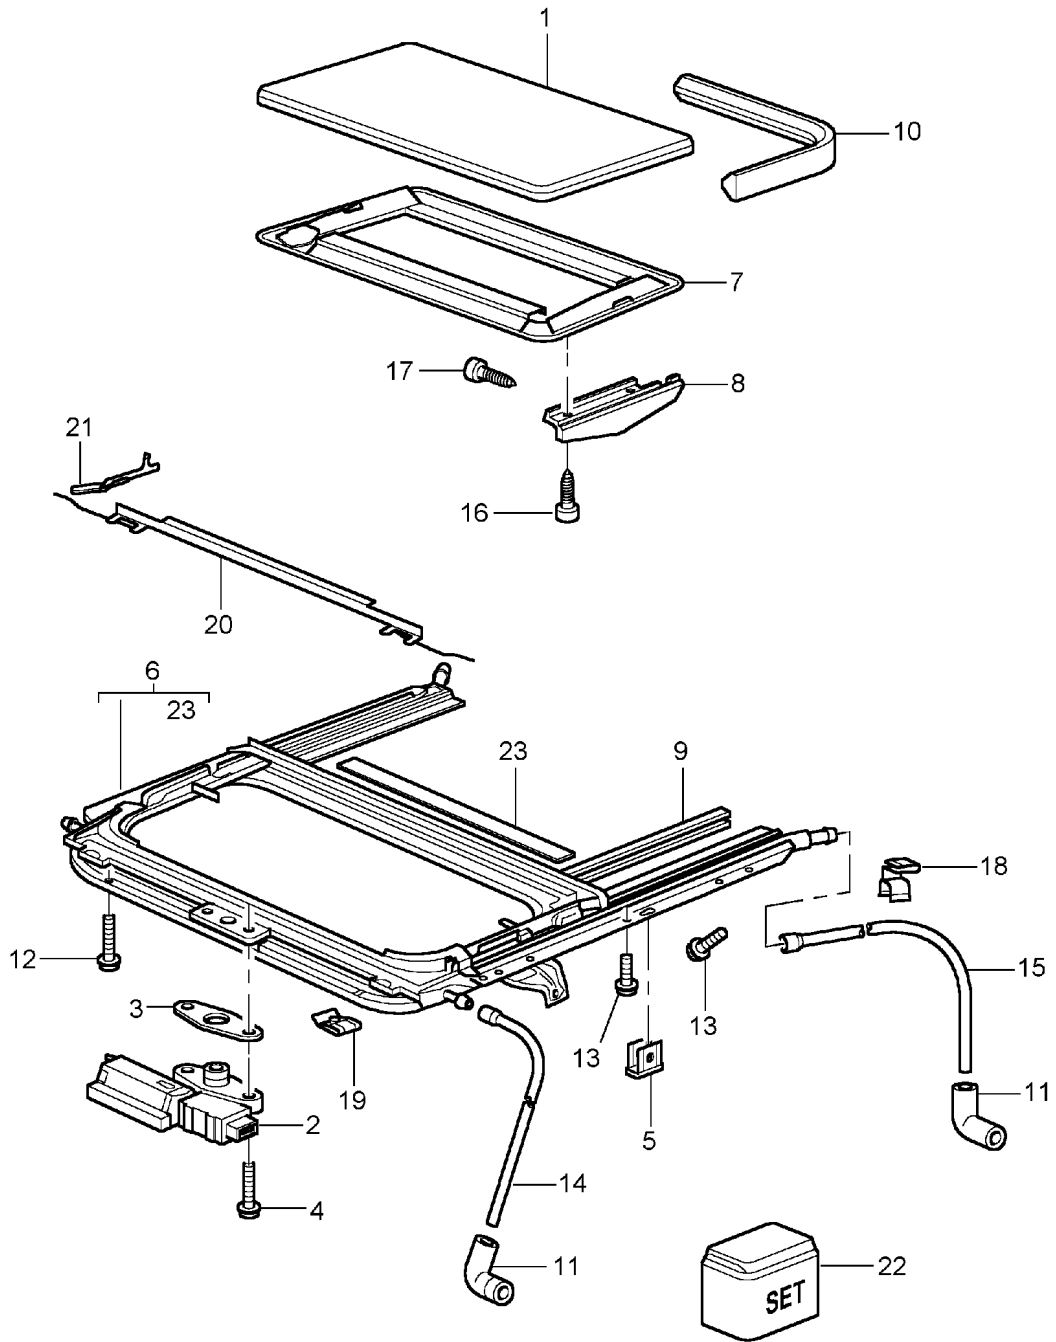

Model: 996 98

Model life 1998>>2005