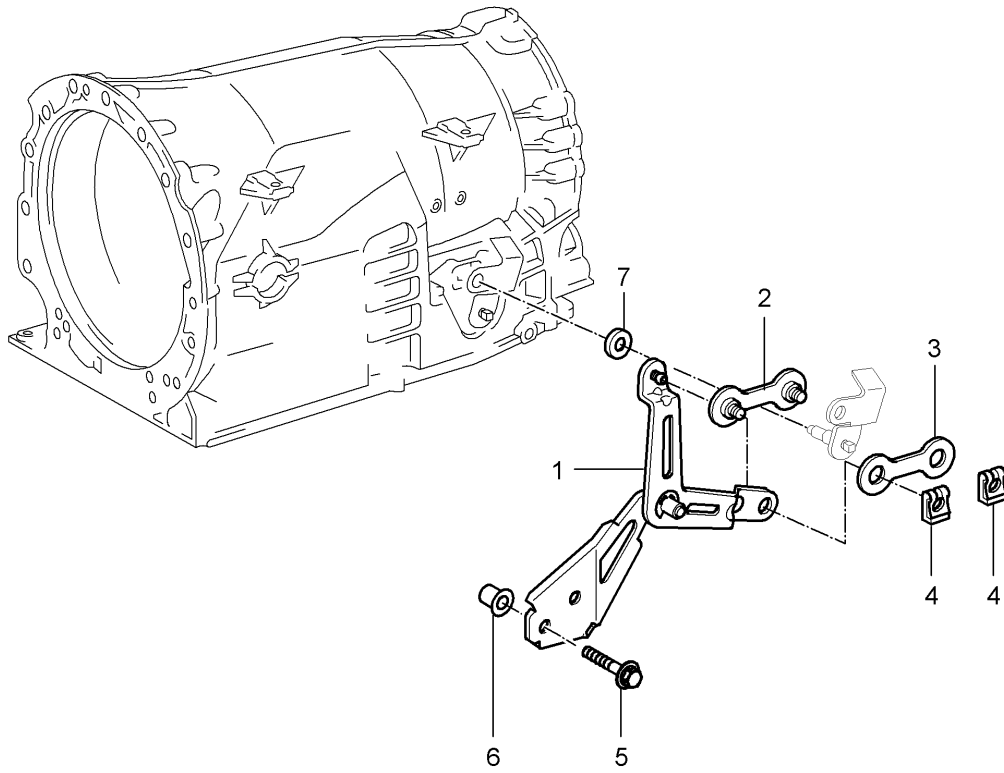

Model: 996 98

Model life 1998>>2005

Model: 996 98

Model life 1998>>2005

Pos	Part Number	Description	Remark	Qty	Model
		Tiptronic	02-		A96.10
			02-		M338
		Selector lever			A96.35
1	722 270 011 0	Selector lever		1	M339
2	722 270 025 9	Lever		2	
(2)	722 270 055 9	Lever		2	
3	722 278 032 0	Lever		1	
4	999 166 079 02	Lock washer		2	
5	999 073 095 01	Oval-head screw M8 X 30		2	
6	722 992 002 0	Sleeve		1	
7	009 997 484 7	Shaft sealing ring		1	
		Selector lever