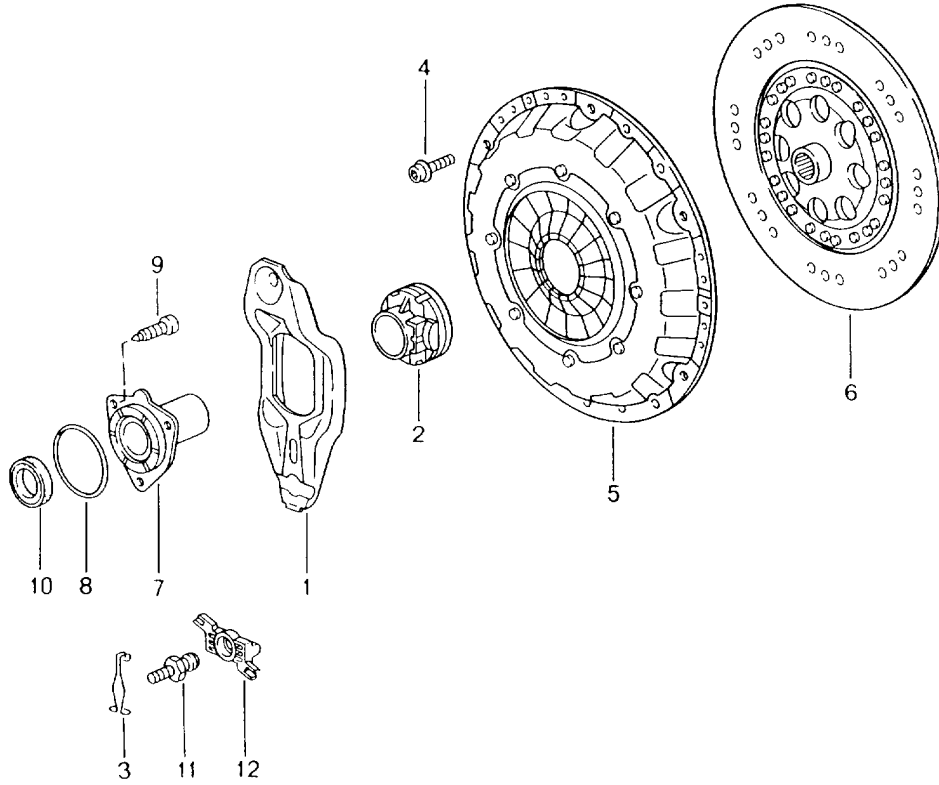

Model: 996 98

Model life 1998>>2005

Model: 996 98 Model life 1998>>2005

Pos	Part Number	Description	Remark	Qty	Model
		Clutch	99-01		M96.01
			02-		M96.02/04
		See technical information			M96.03
		Group 3			
		NR. 7 / 00			
1	996 116 712 02	Clutch release lever		1	
2	996 116 080 03	Clutch release bearing		1	
2	996 116 080 04	Clutch release bearing		1	
3	012 141 741	Retainer spring		1	
4	900 067 131 02	Pan-head screw		6	
		M 8 X 16			
(4)	999 073 458 01	Screw		6	
		M 8 X 16			
5	996 116 027 02	Pressure plate	-01	1	
5	996 116 027 05	Pressure plate	02-	1	M96.03
5	996 116 027 06	Pressure plate	02-	1	M96.03
6	996 116 013 06	Clutch plate		1	
(6)	997 116 013 10	Clutch plate		1	
(6)	997 116 013 12	Clutch plate		1	
(6)	997 116 013 13	Clutch plate		1	
7	996 116 087 01	Guide sleeve		1	
9	N 903 663 01	Pan-head screw		2	
		M 8 X 22			
11	996 116 716 00	Ball pin	-99	1	
11	996 116 716 02	Ball pin	00-	1	
12	012 141 751 A	Intermediate piece		1	
(12)	012 141 751 B	Intermediate piece		1	
(12)	012 141 751 C	Intermediate piece		1	
-	996 116 911 00	Repair kit	-01	1	
		Complete			
		for			
		Clutch			
		Comprising:			
-	996 116 027 02	Pressure plate		1	
-	996 116 013 06	Clutch plate		1	
-	997 116 013 12	Clutch plate		1	
-	996 116 080 03	Clutch release bearing		1	
-	996 116 080 04	Clutch release bearing		1	
-	996 116 911 02	Repair kit	02-	1	
		for			
		Clutch			
		Comprising:			
-	996 116 027 06	Pressure plate		1	
-	997 116 013 10	Clutch plate		1	
-	997 116 013 12	Clutch plate		1	
-	996 116 080 04	Clutch release bearing		1	