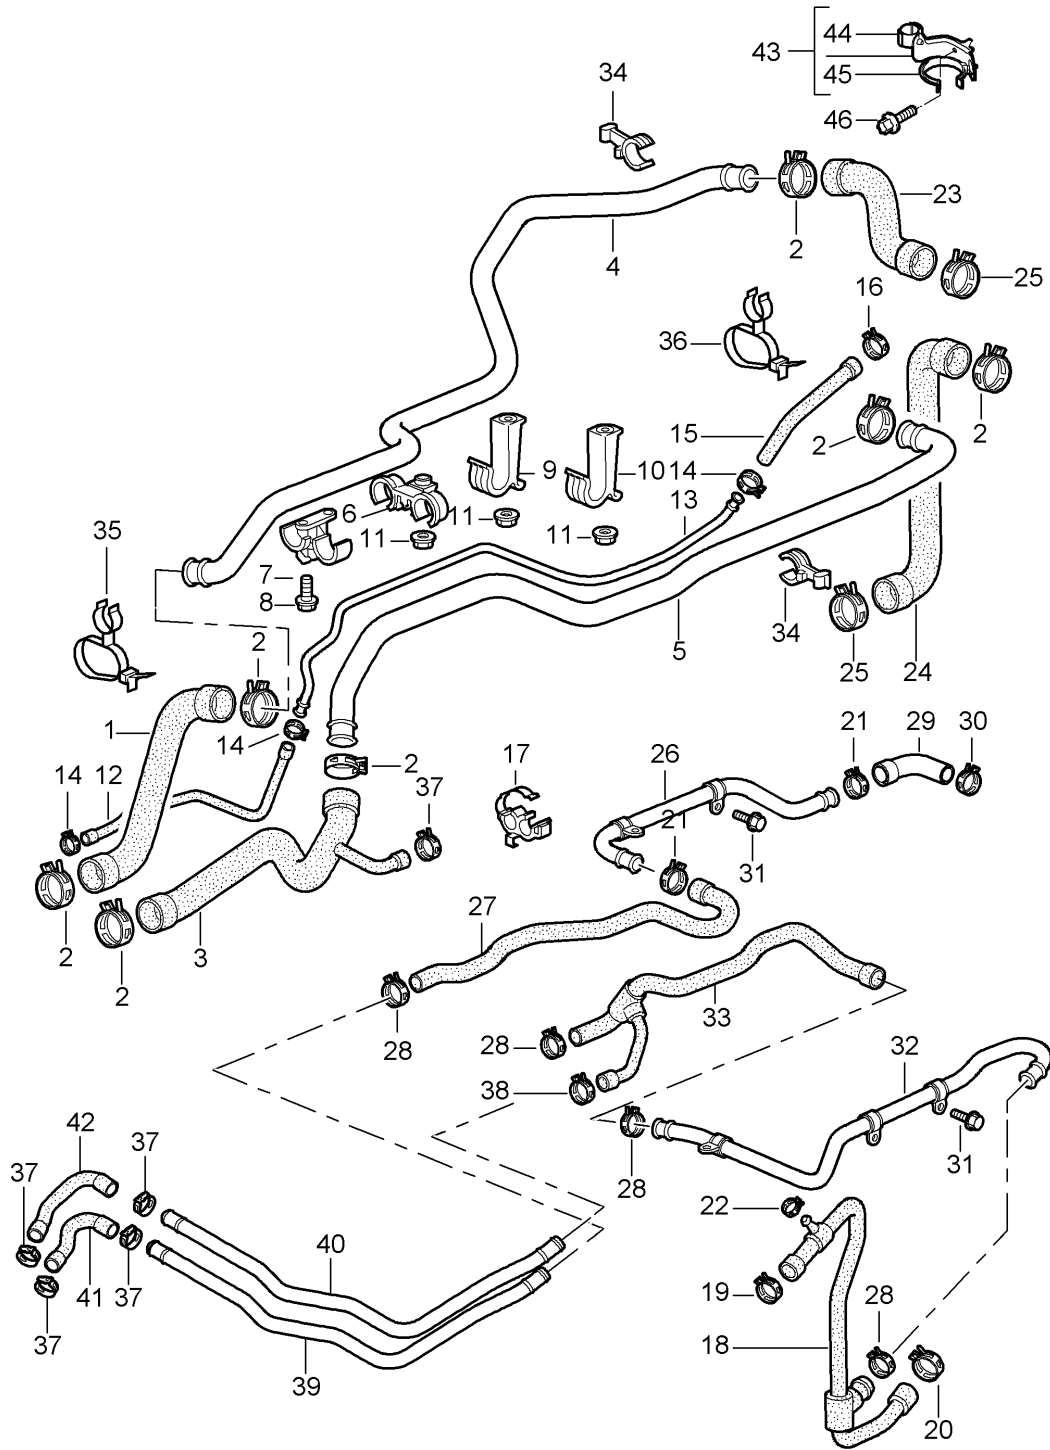

Model: 996 98

Model life 1998>>2005

Model: 996 98 Model life 1998>>2005

Pos	Part Number	Description	Remark	Qty	Model
		Water cooling 1			M96.01/02/03
					M96.04
1	996 106 640 54	Water hose		1	M338
1	996 106 840 05	Water hose	02-	1	M338
1	996 106 840 06	Water hose	02-	1	M338
1	996 106 740 04	Water hose	99-01	1	M339
1	996 106 740 73	Hose	02-	1	M339
2	999 512 348 02	Hose clamp 49 X 12		8	
3	996 106 641 56	Hose	-01	1	M480
3	996 106 641 58	Hose	-01	1	M480
3	996 106 841 04	Hose	02-	1	M338/480
3	996 106 741 06	Hose	99-01	1	M339/480
3	996 106 888 02	Hose	02-	1	M339/480
3		Hose	02-	1	M339/480
3	996 106 888 08	Hose	02-	1	M339/480
(3)	996 106 641 59	Hose	99-01	1	M249/338
(3)	996 106 741 07	Hose	99-01	1	M249/339
(3)	996 106 888 03	Water hose	02-	1	M249/339
(3)	996 106 888 07	Water hose	02-	1	M249/339
(3)	996 106 888 09	Water hose	02-	1	M249/339
(3)	996 106 841 05	Water hose	02-	1	M249/338
(3)	996 106 841 09	Water hose	02-	1	M249/338
(3)	996 106 841 11	Water hose	02-	1	M249/338
4	996 106 610 56	Cooling water tube	-01	1	M338
4	996 106 610 74	Water tube	02-	1	
4	996 106 710 03	Water tube	-01	1	M339
4	996 106 710 04	Water tube	-01	1	M339
4	996 106 710 05	Water tube	-01	1	M339
-	996 106 505 00	Protection cap		1	
5	996 106 609 56	Cooling water tube	-01	1	
		Return line			
(5)	996 106 809 01	Cooling water tube	02-	1	
		Return line			
6	996 106 416 54	Support		2	
6	996 106 416 55	Support		2	
7	996 106 475 51	Support		1	
8	900 378 158 09	Hexagon-head bolt M 6 X 16		2	
9	996 106 417 51	Support		1	
10	996 106 428 50	Support		1	
11	900 377 010 09	Hexagon nut M 6		2	
12	996 106 136 51	Breather hose	-98	1	
12	996 106 136 52	Breather hose	-01	1	M338
(12)	996 106 826 00	Breather hose	02-	1	M338
12	996 106 336 01	Breather hose	-98	1	M339
12	996 106 336 02	Breather hose	-01	1	M339
(12)	996 106 836 02	Breather hose	02-	1	M339
13	996 106 681 56	Vent line	-98	1	
13	996 106 681 57	Vent line	99-	1	
13	996 106 681 59	Vent line	-01	1	
13	996 106 821 01	Vent line	02-	1	
14	999 512 554 00	Hose clamp 20 X 12		3	
				1	
15	996 106 251 71	Breather hose		1	
16	999 512 552 00	Hose clamp 25 X 12		3	
16	999 512 552 01	Hose clamp 25 X 12		3	
17	996 106 418 53	Support	-01	2	
		27,0/27,0			
(17)	996 106 438 00	Hose holder	02-	1