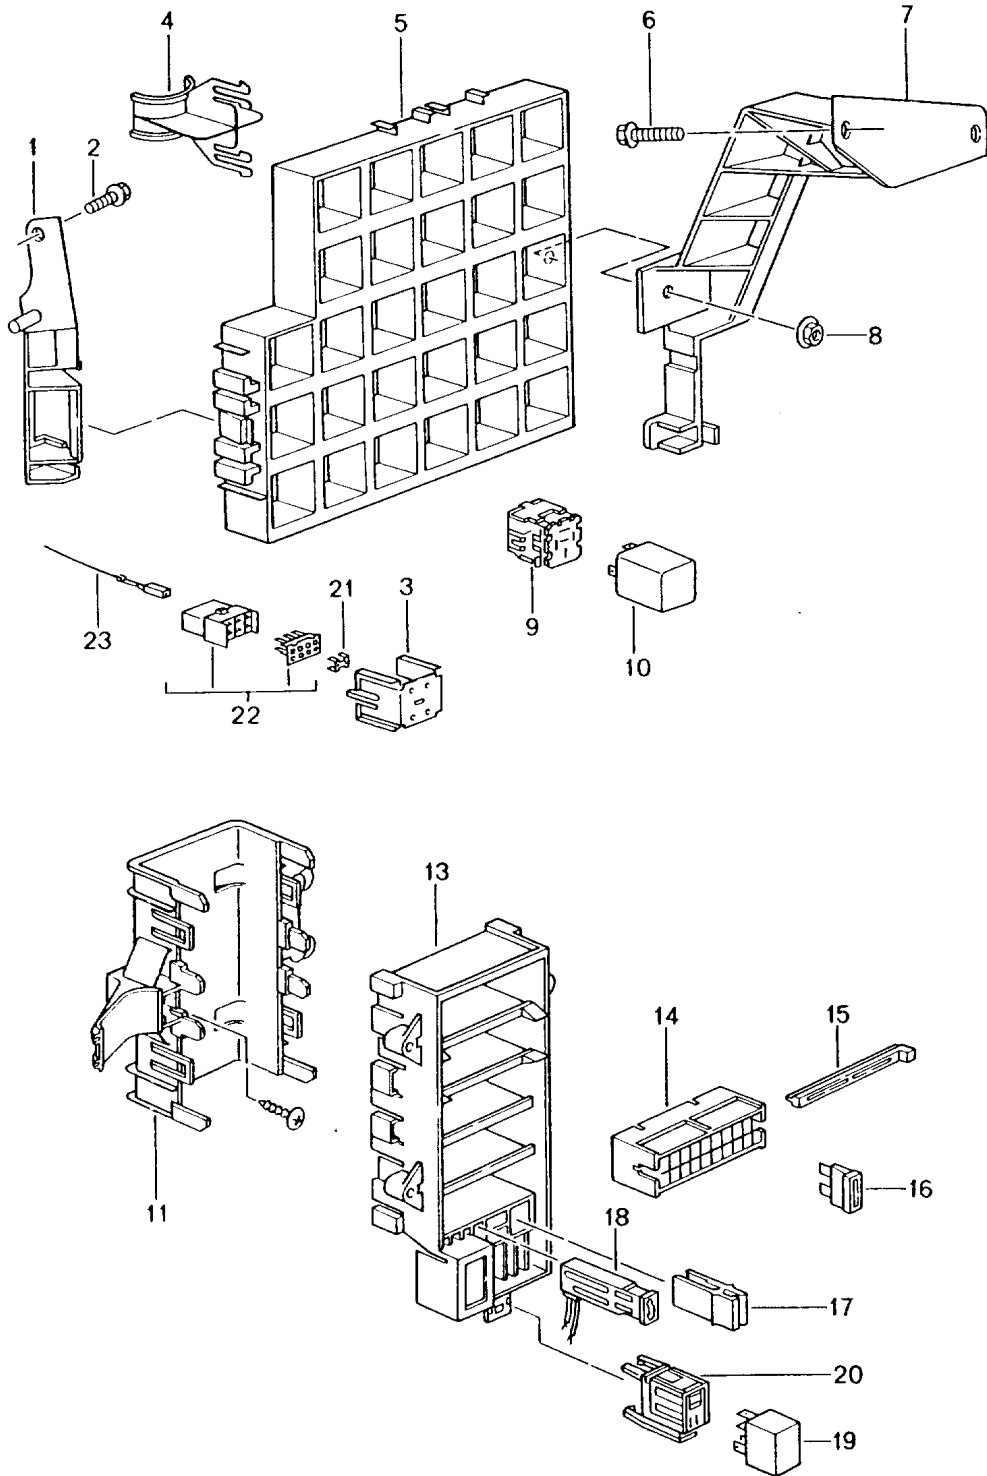

Model: 996 98 Model life 1998>>2005

Pos	Part Number	Description	Remark	Qty	Model
15	996 618 210 02	Blue Green Sensor Interior monitoring		1	M534/535
15	996 618 210 03	Sensor Interior monitoring for Leather paint Can-can-red Flamenco red Plum red Pearl white White Ferrari yellow Speed yellow Orchid metallic Magnolia		1	M534/535 M999
-	999 650 236 40	Plug socket		1	
-	999 650 256 22	Connector		4	
(16)	996 618 212 02	Trim cover		2	
17	996 618 171 01	Control unit ParkAssist Tech. information memo GR. 9 , NR. 7/98 F >>99XS6 23554	-99	1	M635
17	996 618 171 03	Control unit ParkAssist F 99XS6 23555>>	99-	1	M635
18	996 618 371 00	Support	-01	1	M635
(18)	996 618 371 01	Support	02-	1	M635
19	999 919 120 09	Oval-head screw 4,0 X 18		2	M635
20	999 920 015 40	Plug-in nut 4,0		2	M635
21	900 378 179 09	Hexagon-head bolt M 6 X 16		2	M635
22	999 500 078 00	Speed nut M 6 Sensor See group 8/02/05		2	M635 M635

Model: 996 98

Model life 1998>>2005