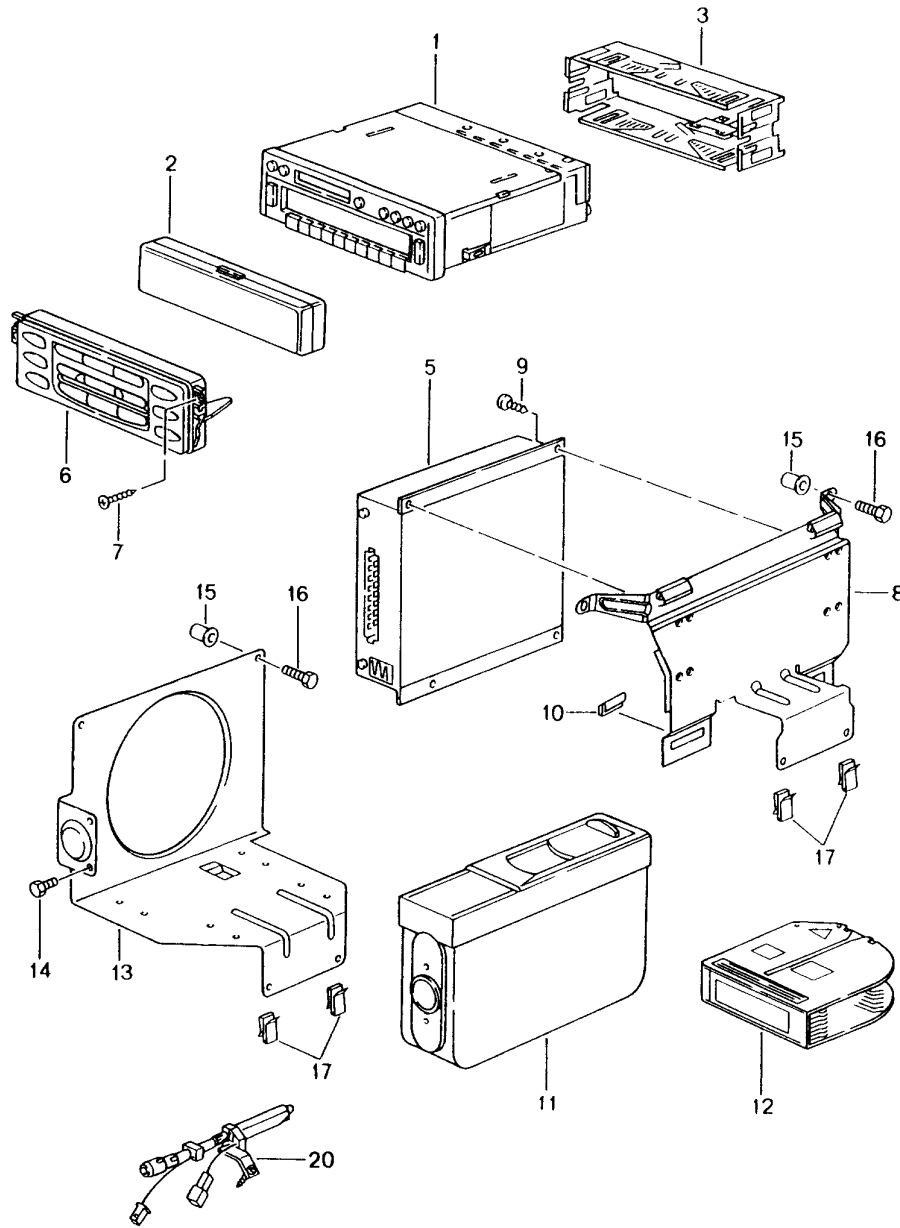

Model: 996 98

Model life 1998>>2005