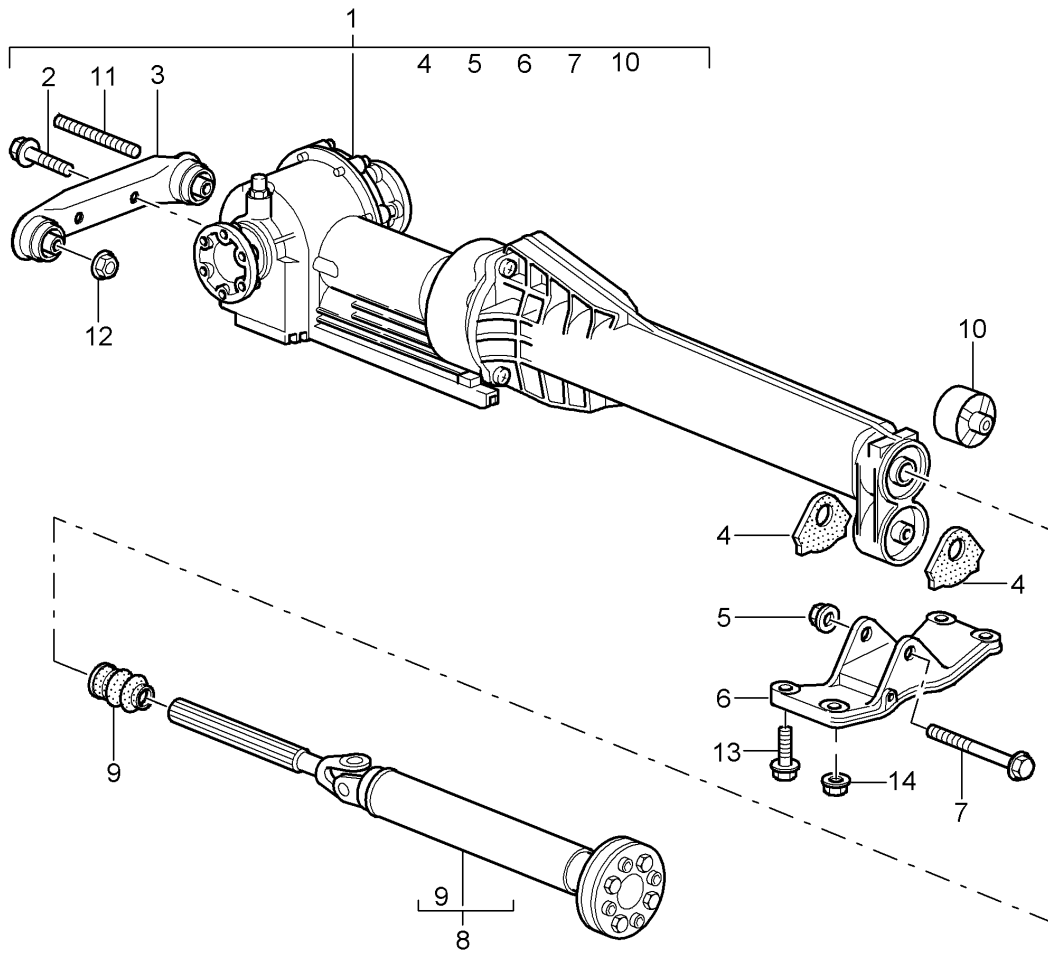

Model: 996 98

Model life 1998>>2005

Model: 996 98

Model life 1998>>2005

Pos	Part Number	Description	Remark	Qty	Model
		Front-axle final drive	99-		A96.35 G96.30/31 M339
1	996 349 010 02	Cardan shaft Front-axle final drive Ready for installation		1	
(1)	996 349 010 03	Front-axle final drive Ready for installation		1	
2	999 072 034 09	Conical screw M 10 X 28		2	
3	996 375 034 00	Transmission carrier Front		1	
4	996 375 257 01	Stop		2	
5	900 380 008 09	Lock nut M 10		1	
6	996 375 343 03	Transmission carrier Rear		1	
7	900 378 142 09	Hexagon-head bolt M 10 X 90		1	
8	996 421 020 01	Cardan shaft	-01	1	
(8)	996 421 020 50	Cardan shaft		1	
(8)	997 421 020 00	Cardan shaft		1	
(8)	997 421 020 01	Cardan shaft	02-	1	
9	996 421 145 01	Boot		1	
-	PCG 421 020 01	Joint flange Bonded rubber mounting for Cardan shaft		1	
10	996 375 054 02	Transmission mounting Rear		1	
11	999 061 105 09	Stud M 10 X 90		2	
12	900 380 008 09	Lock nut M 10 Mount		2	
13	999 217 144 09	Front-axle final drive Cross member Combination screw M 10 X 48 Transmission carrier Floorpan Use with 99637534303		4	
13	999 217 144 01	Combination screw M 10 X 48 Transmission carrier Floorpan Use with 99637534303		4	
14	999 076 053 01	Hexagon nut M 10		2