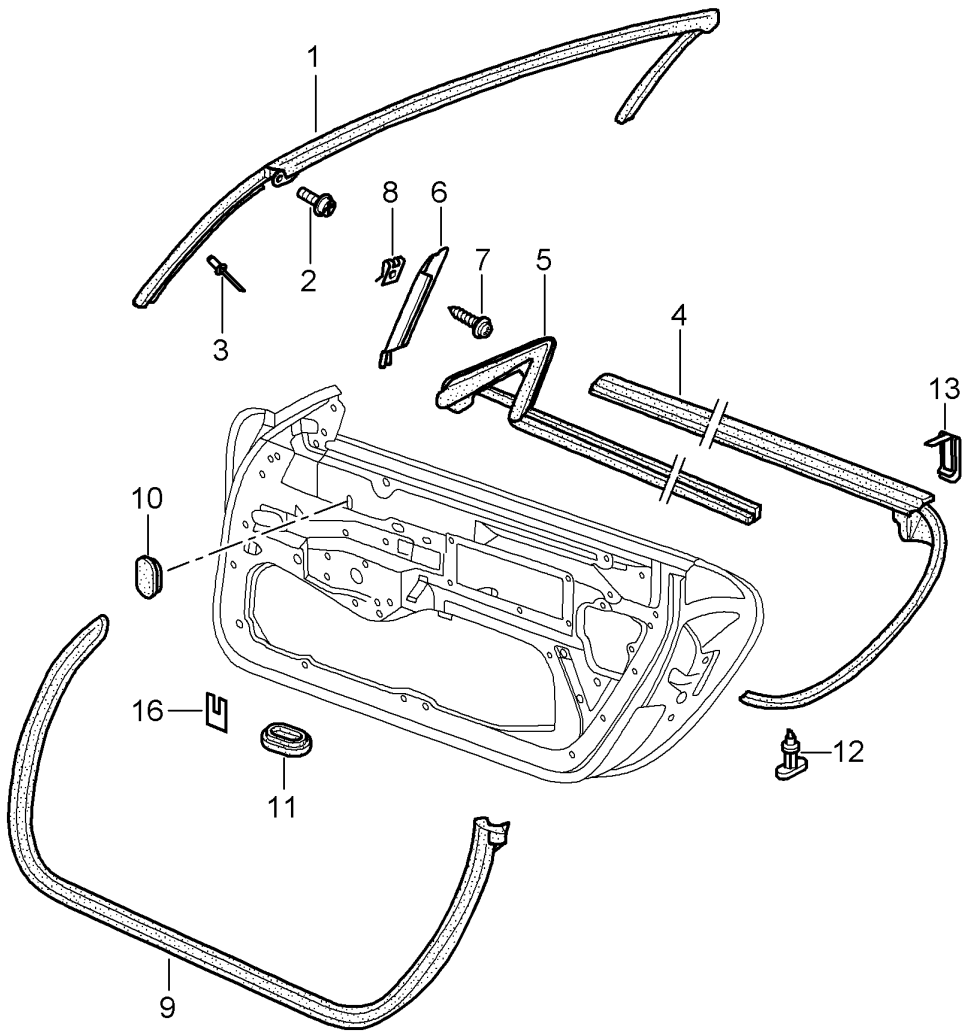

Model: 996 98

Model life 1998>>2005

Pos	Part Number	Description	Remark	Qty	Model
17	999 072 043 09	Hexagon-head bolt M 6 X 12		4	
18	999 500 066 02	Micro-self-locking Blind rivet nut M 6/0,5 - 3		6	M563
(19)	996 537 545 00	Cover Lock	/L	1	
19	996 537 546 00	Cover Lock	/R	1	

Model: 996 98

Model life 1998>>2005