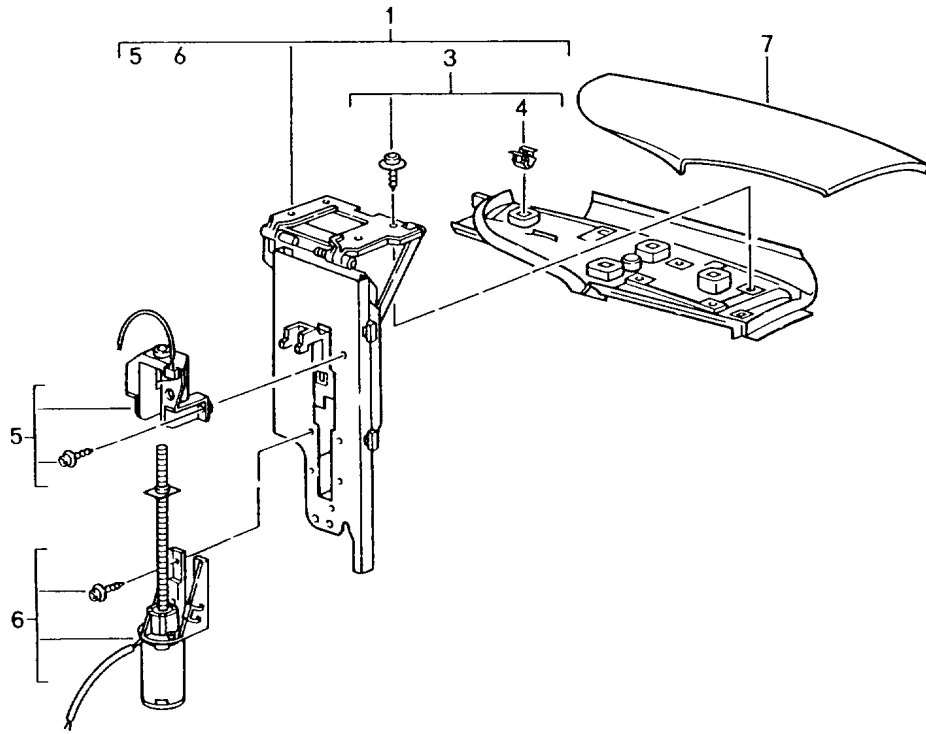

Model: 996 98

Model life 1998>>2005

Model: 996 98

Model life 1998>>2005

Pos	Part Number	Description	Remark	Qty	Model
		Flap Lateral Folding top			
1	996 561 175 01	Flap	/L	1	
(1)	996 561 176 01	Flap	/R	1	
3	996 561 625 00	Lower part	/L	1	
(3)	996 561 626 00	Lower part	/R	1	
4	999 507 533 02	Clamp		X	
5	996 561 685 00	Microswitch	/L	1	
(5)	996 561 686 00	Microswitch	/R	1	
6	996 561 675 00	Driving mechanism	/L	1	
(6)	996 561 676 00	Driving mechanism	/R	1	
7		See illustrations 8/07/07	/R	1