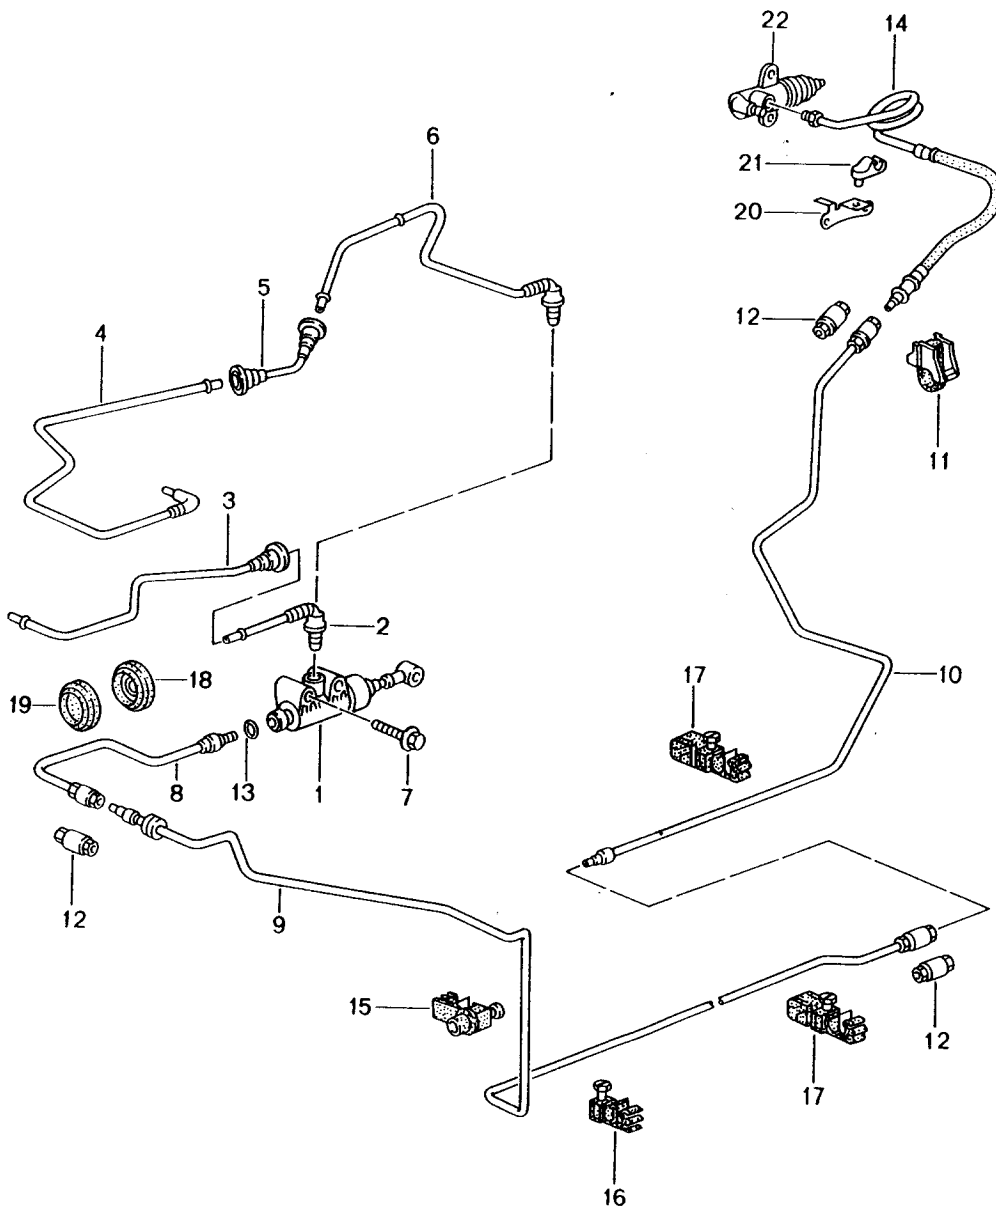

Model: 996 98

Model life 1998>>2005

Model: 996 98 Model life 1998>>2005

Pos	Part Number	Description	Remark	Qty	Model
		clutch actuation			
		Clutch master cylinder			
		Clutch pipeline			
1	996 423 171 05	Clutch master cylinder	-02	1	
(1)	996 423 171 06	Clutch master cylinder	03-	1	
-	996 423 614 00	Circlip		1	
		Pressure line			
-	996 423 315 06	Bolt		1	
-	999 166 022 02	Kl-lock		1	
		for			
		Bolt			
2	996 423 147 00	Feed line	/LL -02	1	
(2)	996 423 147 01	Feed line	/LL 03-	1	
3	997 423 137 00	Feed line	/LL	1	
7	900 378 029 09	Hexagon-head bolt		2	
		M 6 X 40			
7	900 378 029 01	Hexagon-head bolt		2	
		M 6 X 40			
8	996 423 107 10	Clutch pipeline	/LL	1	
9	996 423 109 10	Clutch pipeline		1	
10	996 423 113 04	Clutch pipeline		1	
		F >>99XS6 26671			
		F >>99XS6 55500			
(10)	996 423 113 05	Clutch pipeline	-01	1	
		F 99XS6 26672>>			
		F 99XS6 55501>>			
(10)	996 423 113 07	Clutch pipeline	02-	1	
		F >>994S6 22364			
		F >>994S6 35172			
		F >>994S6 52758			
(10)	997 423 113 00	Clutch pipeline		1	
		F 994S6 22365>>			
		F 994S6 35173>>			
		F 994S6 52759>>			
11	999 507 495 40	Support		1	
12	999 230 541 10	Threaded joint		3	
-	999 230 685 40	Circlip		3	
		for			
		Threaded joint			
13	999 707 333 40	Sealing ring		1	
14	996 423 377 07	Clutch hose	-01	1	
(14)	996 423 377 08	Clutch hose	02	1	
(14)	996 423 377 09	Clutch hose	03-	1	
		F >>994S6 22364			
		F >>994S6 35172			
		F >>994S6 52758			
(14)	997 423 377 00	Clutch hose		1	
		F 994S6 22365>>			
		F 994S6 35173>>			
		F 994S6 52759>>			
15	996 355 549 00	Support		1	
16	996 355 545 00	Support		2	
17	996 355 543 00	Support		4	
18	999 702 216 42	Grommet		1	
19	999 702 217 41	Grommet		1	M249
20	996 423 677 00	Support		1	
(20)		Support		1	
-	999 507 586 40	Cable holder		1	
21		Cable holder		1	
22	996 116 237 04	Clutch operating cylinder		1	
(22)	996 116 237 05	Clutch operating cylinder		1	
(22)	996 116 237 06	Clutch operating cylinder		1	
-	900 075 222 09	Combination screw		2	