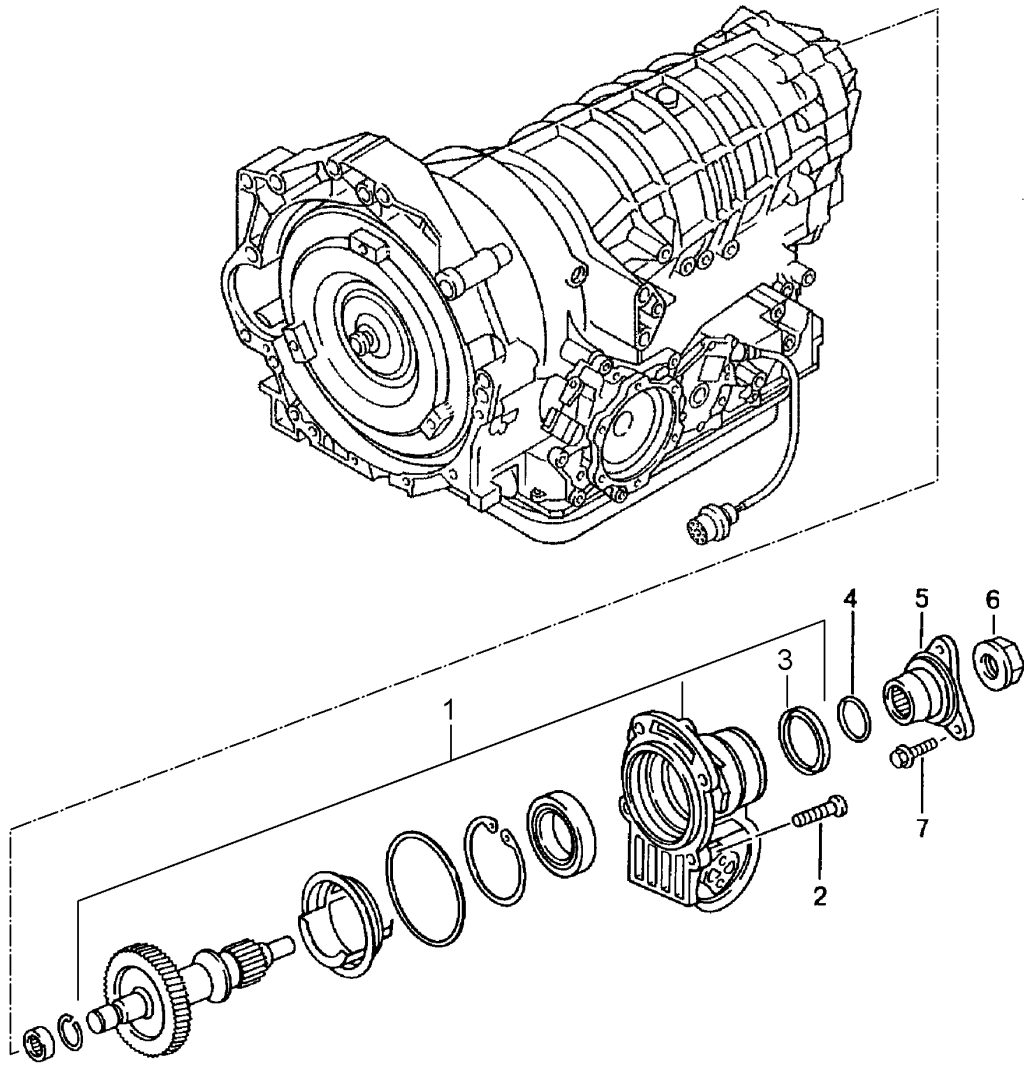

Model: 996 98

Model life 1998>>2005

Model: 996 98

Model life 1998>>2005

Pos	Part Number	Description	Remark	Qty	Model
		Tiptronic	99-01		A96.30 M339
		All-wheel Driving mechanism			
1	996 321 056 00	Transmission bracket		1	
1	996 321 056 X	Transmission bracket		1	
2	996 397 011 00	Torx screw M 10 X 35		4	
3	996 397 012 00	Shaft sealing ring		1	
4	996 397 013 00	Round seal		1	
5	996 302 301 30	Flange		1	
6	944 332 293 00	Collar nut M 20 X 1,5		1	
7	900 378 101 09	Hexagon-head bolt M 10 X 35		3