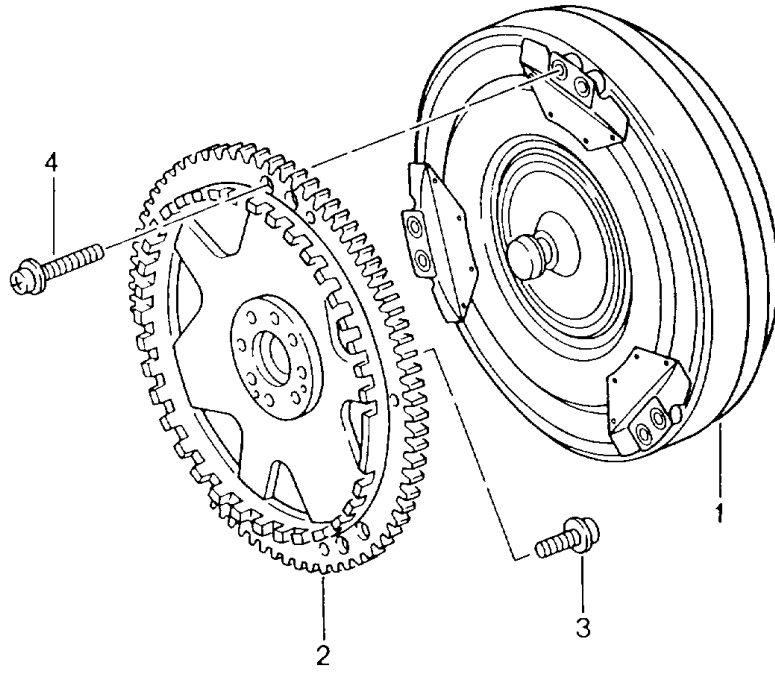

Model: 996 98

Model life 1998>>2005

Model: 996 98

Model life 1998>>2005

Pos	Part Number	Description	Remark	Qty	Model
		Tiptronic	-01		A96.00
			99-01		M338
		Torque converter			A96.30
		Drive plate			M339
1	996 316 001 00	Torque converter		1	
1	996 316 001 01	Torque converter		1	
2	996 116 075 07	Drive plate		1	
3	999 073 091 09	Pan-head screw M 10 X 1 X 25		8	
4	900 067 369 09	Pan-head screw M 8 X 20		6