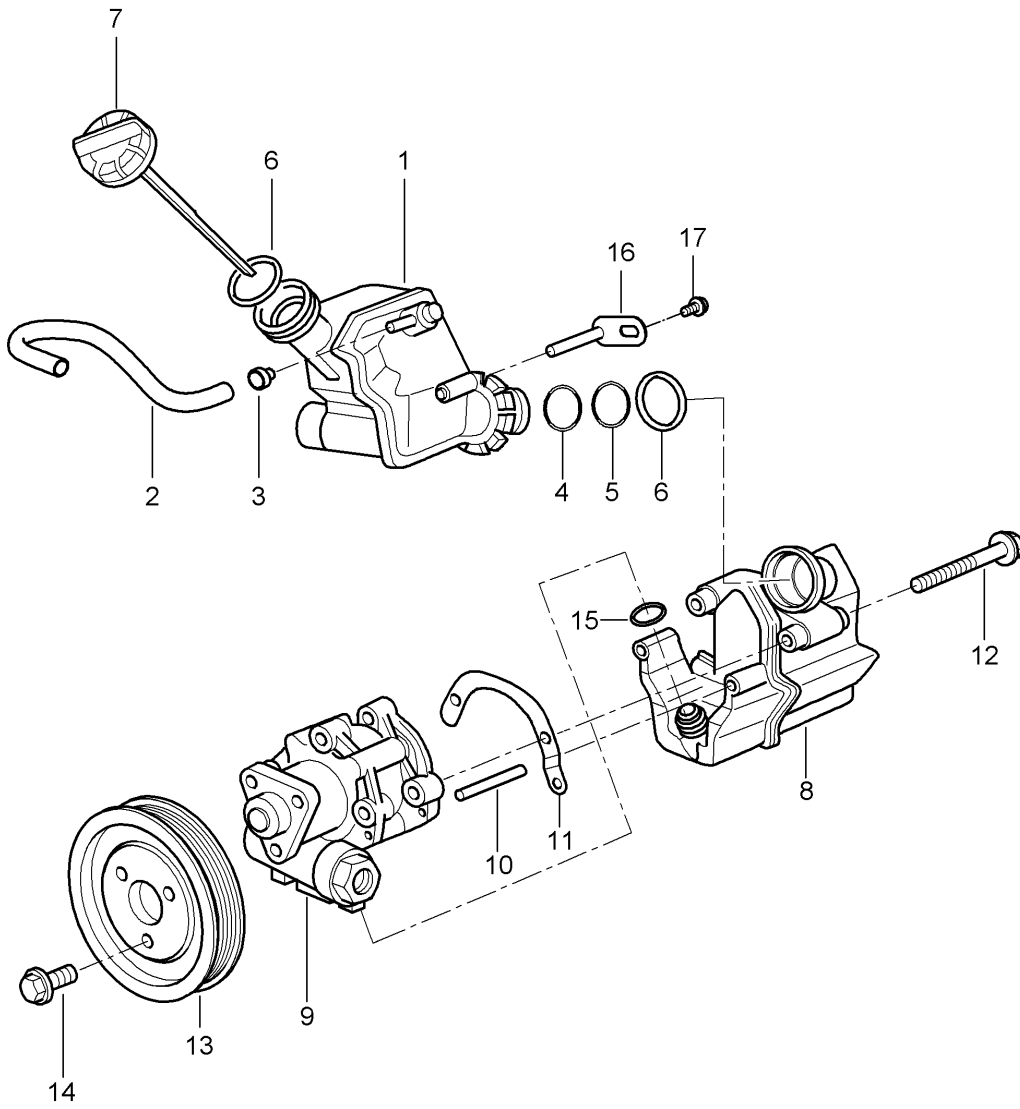

Model: 996 98

Model life 1998>>2005

Pos	Part Number	Description	Remark	Qty	Model
		Power steering Lines F 994S6 22365>> F 994S6 35173>> F 994S6 52759>>			
(1)	996 347 451 10	Pressure line	/LL	1	M338
(1)	996 347 451 32	Pressure line	/LL	1	M339
(2)	996 347 449 09	Return line	/LL	1	M338
(2)	996 347 449 31	Return line	/LL	1	M339
3	996 347 543 00	Cable holder		X	
(3)	996 347 553 00	Support	/RL	1	TARGA
4	996 355 543 00	Support		1	
(5)	996 347 439 26	Return line Centre Information available		1	
(6)	996 347 445 26	Pressure line Centre		1	
-	999 230 578 40	Circlip for Threaded joint		X	
7	996 347 549 01	Return line Support		2	
(8)	996 347 443 25	Pressure line Rear		1	
(9)	996 347 441 25	Return line Rear		1	
-	999 230 683 40	Safety clip for Threaded joint		1	
10	997 347 749 00	Support		1	
11	999 702 210 40	Rubber sleeve		1	
12	996 347 769 01	Tension shackle		1	
13	900 067 063 02	Pan-head screw M 10 X 20		1	
14	996 347 551 01	Retainer plate Mount Pressure line Return line		1	
15	999 230 539 10	Power steering Threaded joint		1	
16	999 230 540 10	Threaded joint		1	
17	999 230 543 40	Repair kit Gaskets		1	
18	999 230 542 40	O-ring		1	
19	999 507 091 40	Cable holder		1	
20	997 347 544 00	Support		1	
21	999 707 503 40	Sealing ring		1	

Model: 996 98

Model life 1998>>2005