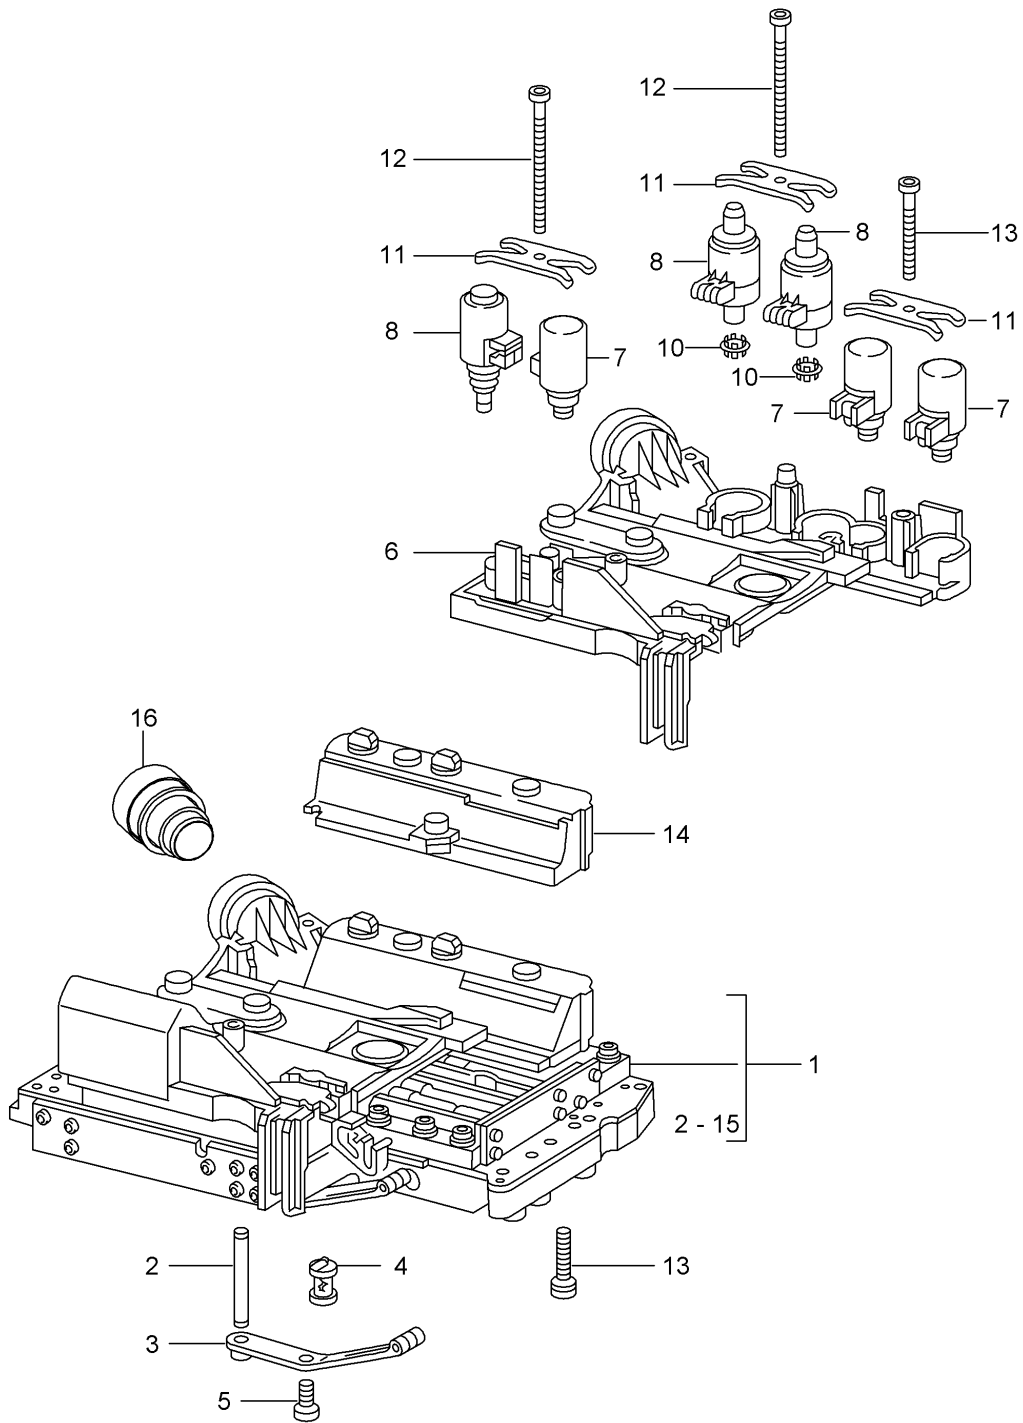

Model: 996 98

Model life 1998>>2005

Model: 996 98

Model life 1998>>2005

Pos	Part Number	Description	Remark	Qty	Model
		Tiptronic	02-		A96.10
			02-		M338
					A96.35
					M339
		Switch unit			
		Solenoid valve			
		Pressure regulator			
1	722 270 020 6	Switch unit		1	
2	140 277 007 5	Pin		1	
3	140 270 017 8	Spring		1	
4	140 270 029 8	Filter		1	
5	170 990 012 0	Screw		1	
6	140 270 056 1	Cover plate		1	
		Electronic unit			
6	140 270 086 1	Cover plate		1	
		Electronic unit			
6	140 270 116 1	Cover plate		1	
		Electronic unit			
7	140 277 053 5	Valve		3	
8	140 277 039 8	Solenoid valve		2	
9	140 277 043 5	Solenoid valve		1	
10	140 270 049 8	Filter		2	
11	140 276 000 3	Spring plate		3	
12	140 277 107 1	Screw		2	
13	140 277 117 10	Screw		1	
14	140 271 078 2	Cover		1	
15	140 277 067 1	Screw		10	
16	000 043 207 28	Cable guide		1