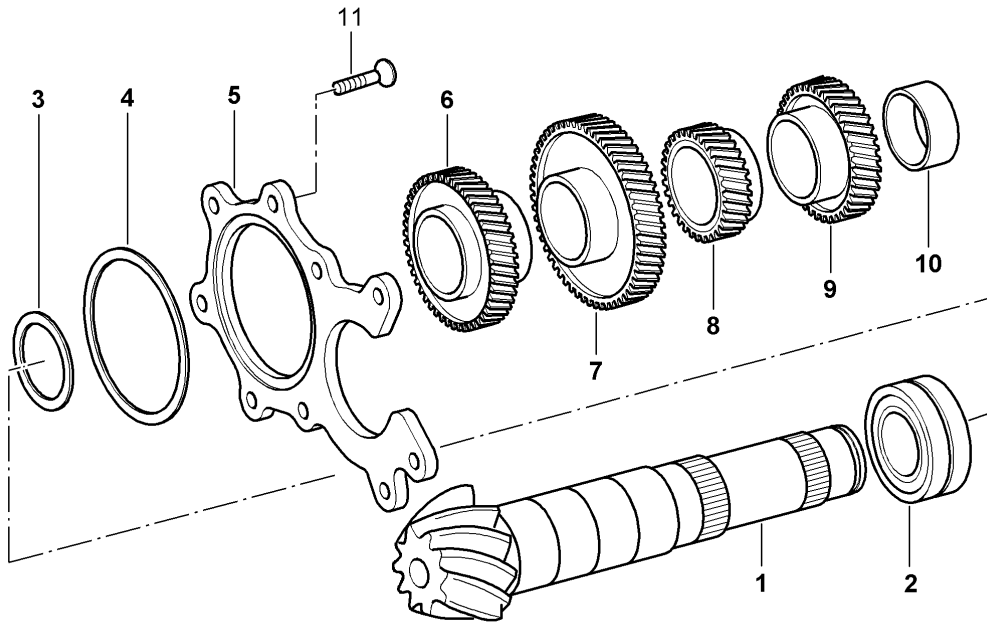

Model: 996 98

Model life 1998>>2005

Pos	Part Number	Description	Remark	Qty	Model
1	996 301 023 00	Gear housing Transmission cover Transmission case Rear	-01 02- -01	1	G96.00/30 G96.01/31 G96.00
(1)	996 301 023 01	Transmission case Rear		1	G96.01
(1)	996 301 023 30	Transmission case Rear	-01	1	G96.30
(1)	996 301 023 31	Transmission case Rear		1	G96.31
2	996 303 041 00	Gearshift lever		1	
3	996 303 033 00	Shift segment		1	
4	996 303 303 00	Roller 20 X 8 X 8		1	
5	996 303 383 00	Lock 18 X 25 X 1,10		1	
6	996 302 025 00	Segment	-01	1	G96.00/30
(6)	996 302 025 01	Segment		1	G96.01/31
7	996 302 228 00	Bolt		1	
8	996 302 226 00	Reverse idler gear		1	
9	996 302 224 00	Needle cage 20 X 26 X 17		2	
10	996 302 223 00	Hexagon-head bolt M 8 X 55		1	
11	900 219 001 02	Screw plug M 22 X 1,5		1	
12	900 123 118 30	Sealing ring A 22 X 27		1	
13	996 303 237 00	Screw plug M 18 X 1,5		1	
14	996 303 235 00	Compression spring		1	
15	996 303 035 00	Bolt		1	
16	996 301 808 00	Cylindrical-roller bearing Drive shaft 25 x 44 x 19,75		1	
17	996 303 517 01	Shaft sealing ring 15 X 21 X 7		1	
17	996 303 517 00	Shaft sealing ring 15 X 21 X 7		1	

Model: 996 98

Model life 1998>>2005