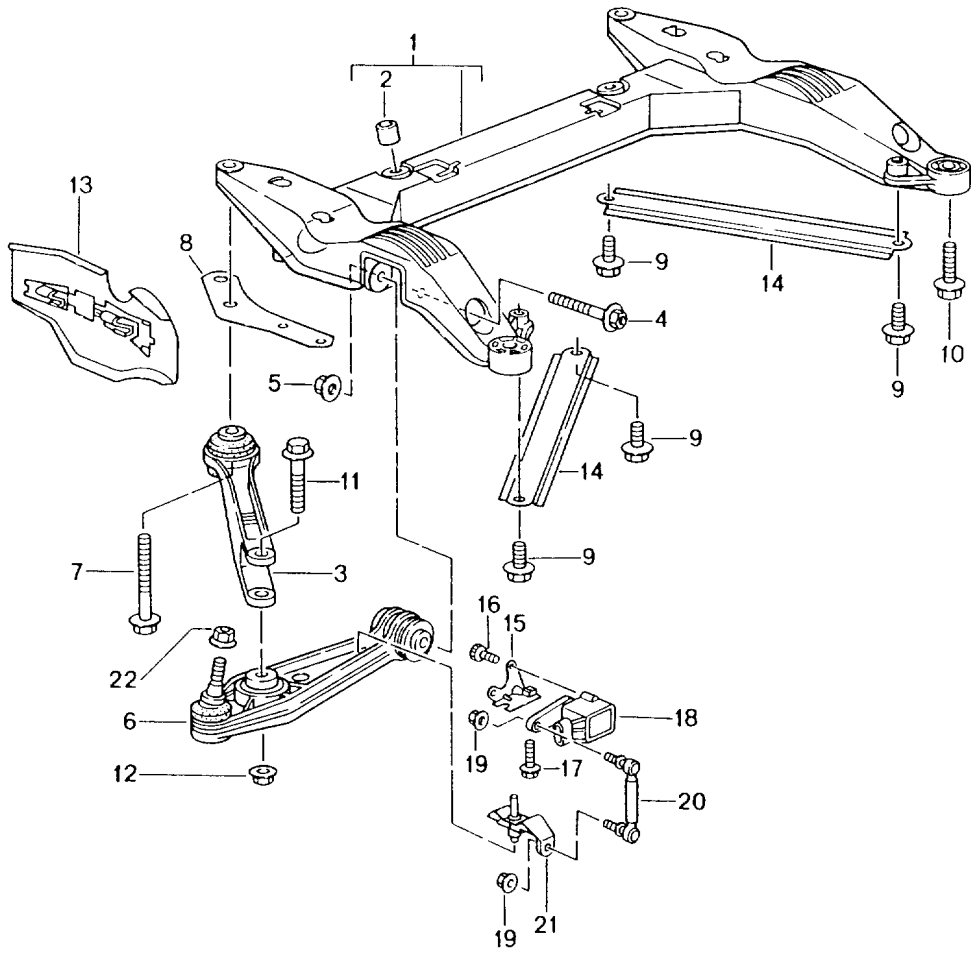

Model: 996 98

Model life 1998>>2005