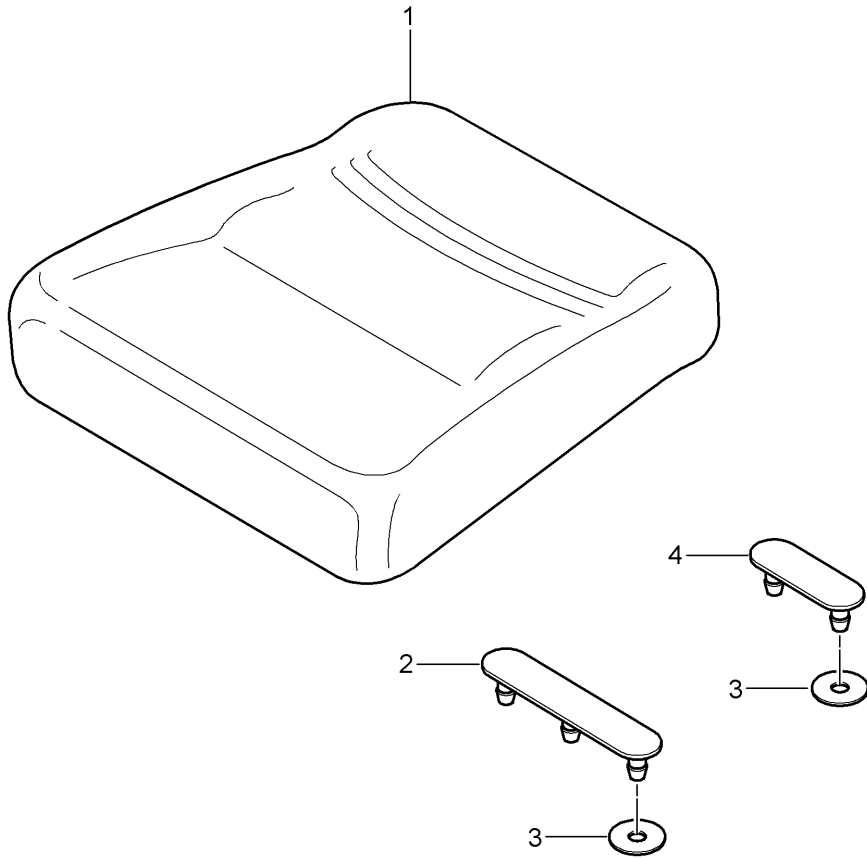

Model: 996 98

Model life 1998>>2005