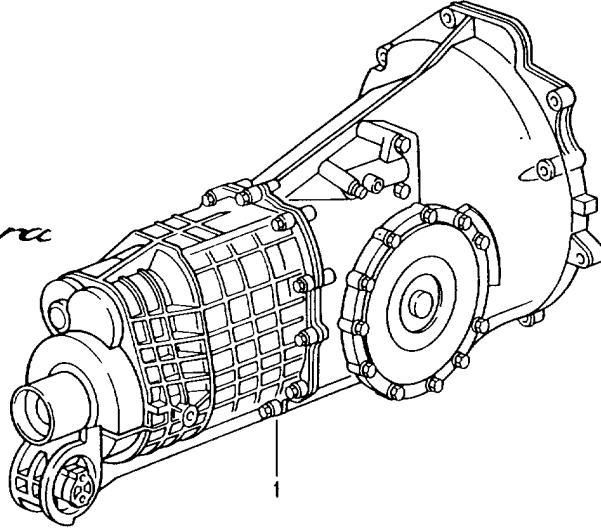

Model: 996 98

Model life 1998>>2005

Carrera