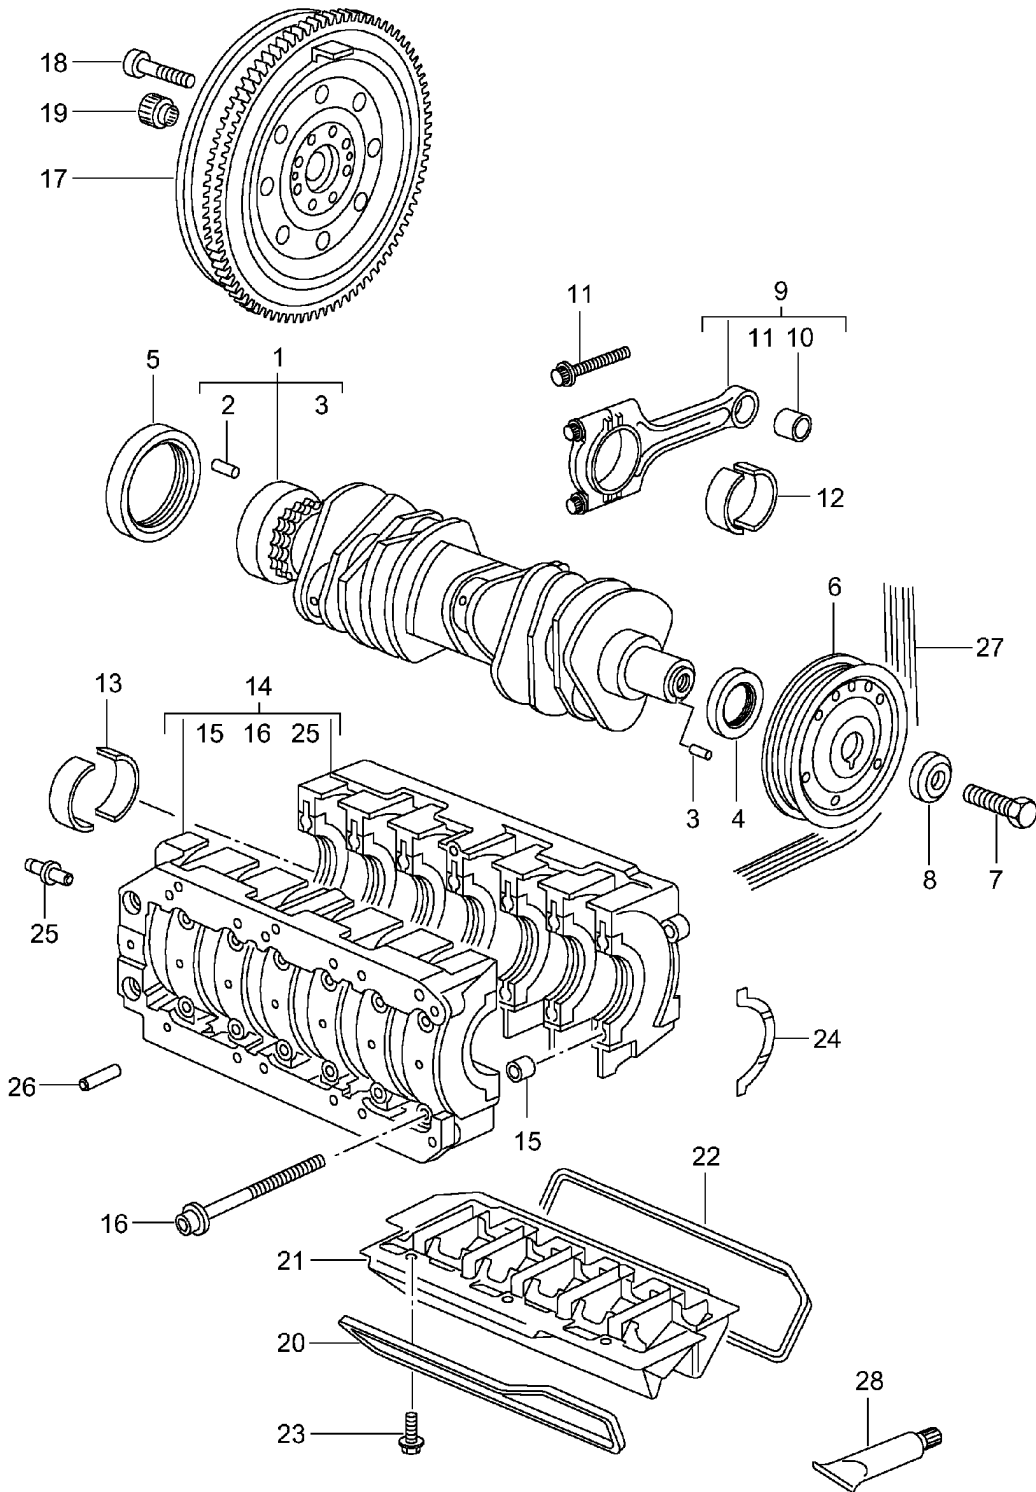

Model: 996 98

Model life 1998>>2005

Model: 996 98

Model life 1998>>2005

Pos	Part Number	Description	Remark	Qty	Model
		Crankshaft			M96.01/02/03 M96.04
1	996 102 011 54	Crankshaft	98	1	
1	996 102 011 55	Crankshaft	99	1	
1	996 102 011 57	Crankshaft	00	1	
		Rollenkette See technical information Group 1 NR. 10/00			
(1)	996 102 011 56	Crankshaft ZAHNKETTE See technical information Group 1 NR. 10/00	01	1	
(1)	996 102 011 58	Crankshaft ZAHNKETTE See technical information Group 1 NR. 10/00	01	1	
(1)	996 102 012 02	Crankshaft	02-	1	M96.03
(1)	996 102 012 03	Crankshaft	02-	1	M96.03
2	900 095 031 01	Roll pin 6,0 X 16		1	
3	900 012 154 00	Straight pin A 4,0 X 10	-01	1	
3	900 302 021 00	Straight pin A 4,0 X 10		1	
4	999 113 475 40	Shaft sealing ring 40 X 62 X 10		1	
5	999 113 476 40	Shaft sealing ring 85 X 105 X 11		1	
5	999 113 490 40	Shaft sealing ring 85 X 105 X 11		1	
5	997 101 212 00	Shaft sealing ring 85 x 105 x 11		1	
6	996 102 115 62	Pulley	-01	1	
(6)	996 102 115 63	Pulley		1	
7	900 082 085 09	Hexagon-head bolt M 16 X 1,5 X 60		1	
8	996 102 315 50	Thrust washer		1	
(9)	996 103 975 01	Connecting rod Set Connecting rods Comprising: 6 Connecting rods See workshop manual 986 GR.1-1	-01	1	
(9)	996 103 985 00	Connecting rod Set Connecting rods Comprising: 6 Connecting rods See workshop manual 986 GR.1-1	02-	1	M96.03
(9)	996 103 985 01	Connecting rod Set Connecting rods Comprising: 6 Connecting rods See workshop manual	02-	1	M96.03