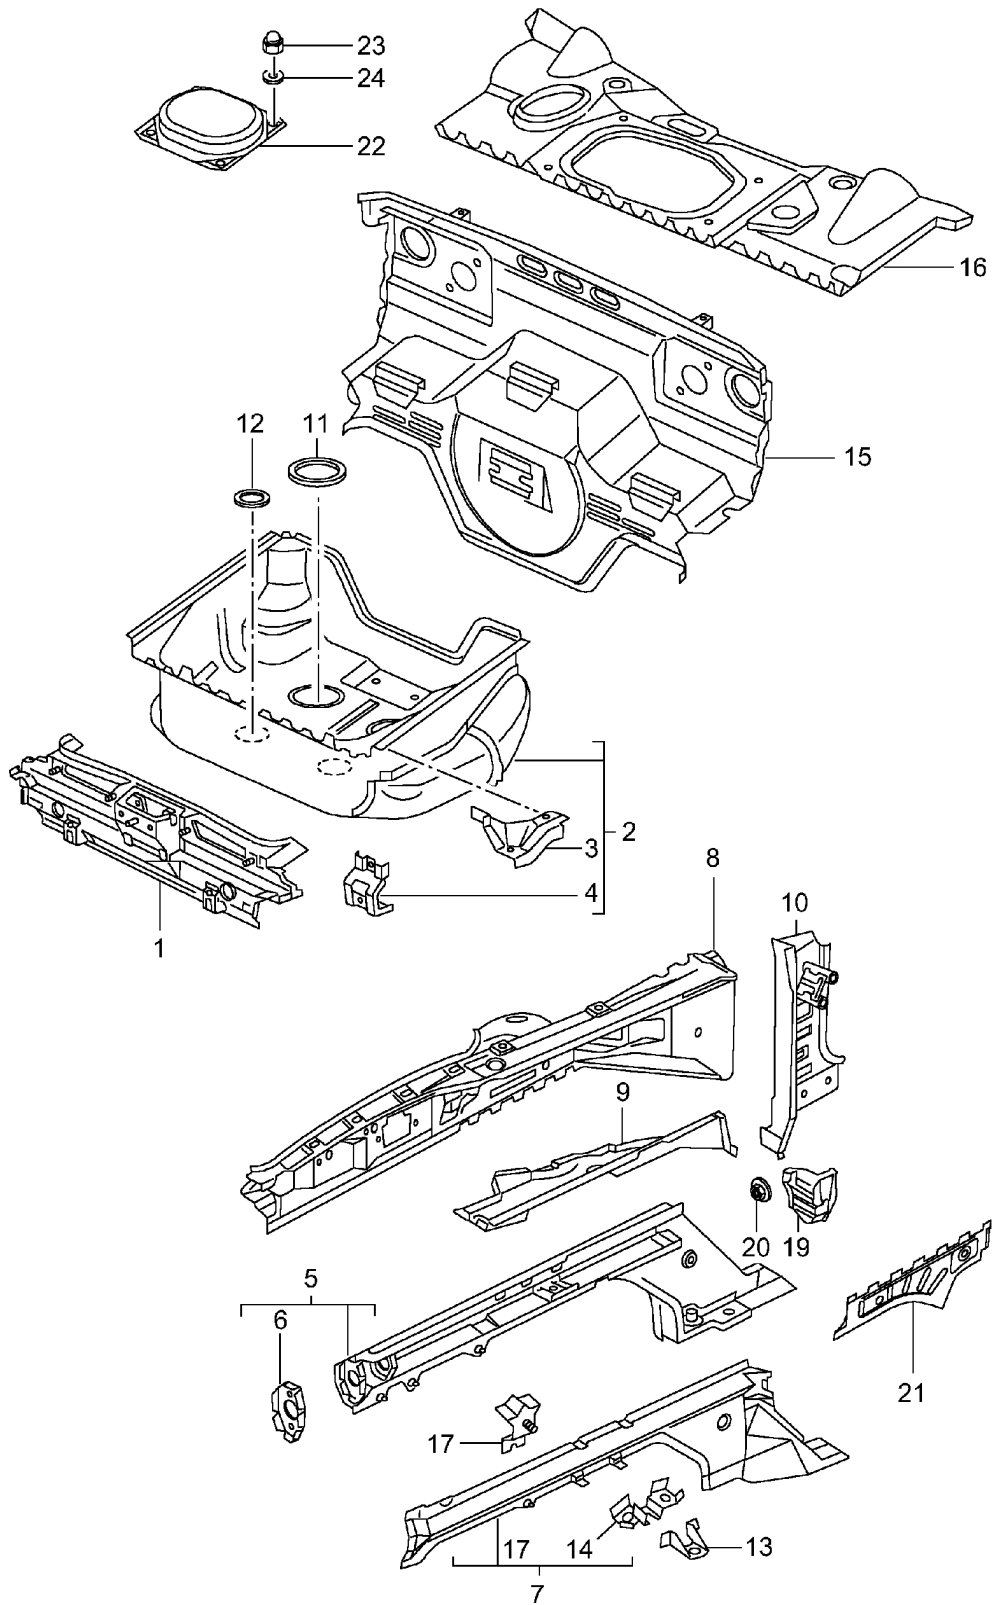

Model: 996 98

Model life 1998>>2005