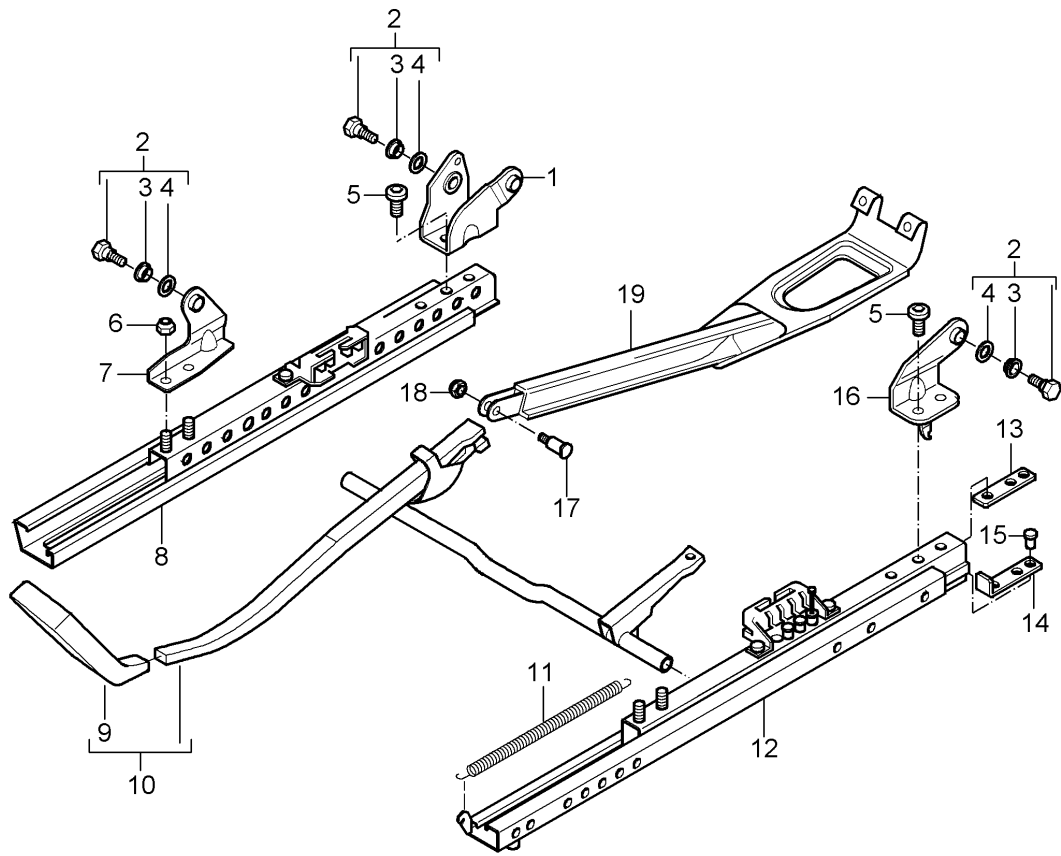

Model: 996 98

Model life 1998>>2005

Model: 996 98

Model life 1998>>2005

Pos	Part Number	Description	Remark	Qty	Model
(1)	986 521 639 00	Seat adjuster Sports seat without Height adjustment Adapter	/L	1	CARRERA
1	986 521 640 00	Seat-belt buckle Seat frame Inner rear Adapter	/R	1	
2	996 521 259 02	Seat-belt buckle Seat frame Inner rear Screw		8	
3	999 924 156 00	Complete Bush		4	
4	999 209 051 00	12 X 14 X 6,5 Spacer sleeve		2	
5	986 521 659 00	Screw		8	
5	986 521 659 02	Screw		8	
6	900 910 003 07	Hexagon nut Adapter M 8		8	
(7)	986 521 679 00	Adapter	/L	2	
7	986 521 680 00	Adapter Seat frame Front	/R	2	
8	996 521 692 01	Seat rail Inner	/R	1	M369/375
(8)	996 521 691 01	Seat rail Inner	/L	1	M370/376
9	996 521 617 01	Handle	/L	1	M369/375
(9)	996 521 618 01	Handle	/R	1	M370/376
10	996 521 621 01	Lever Complete	/L	1	M369/375
(10)	996 521 622 01	Lever Complete	/R	1	M370/376
11	996 521 645 00	Clutch power spring		2	
12	996 521 689 01	Seat rail Outer	/L	1	M369/375
(12)	996 521 690 01	Seat rail Outer	/R	1	M370/376
13	986 521 643 00	Threaded plate		4	
14	996 521 603 01	Stop		4	
15	996 521 601 00	Fixing clip Stop		4	
16	986 521 691 00	Adapter Seat frame Rear Outer	/L	1	
(16)	986 521 690 00	Adapter Seat frame Rear Outer	/R	1	
17	999 311 008 01	Square screw M 5 X 23,6		1	
18	986 521 687 00	Nut		1	
19	986 521 667 00	Seat adjuster guard		1	
21	996 521 665 00	Stop Telephone Inner		1	M614/618 M540/663