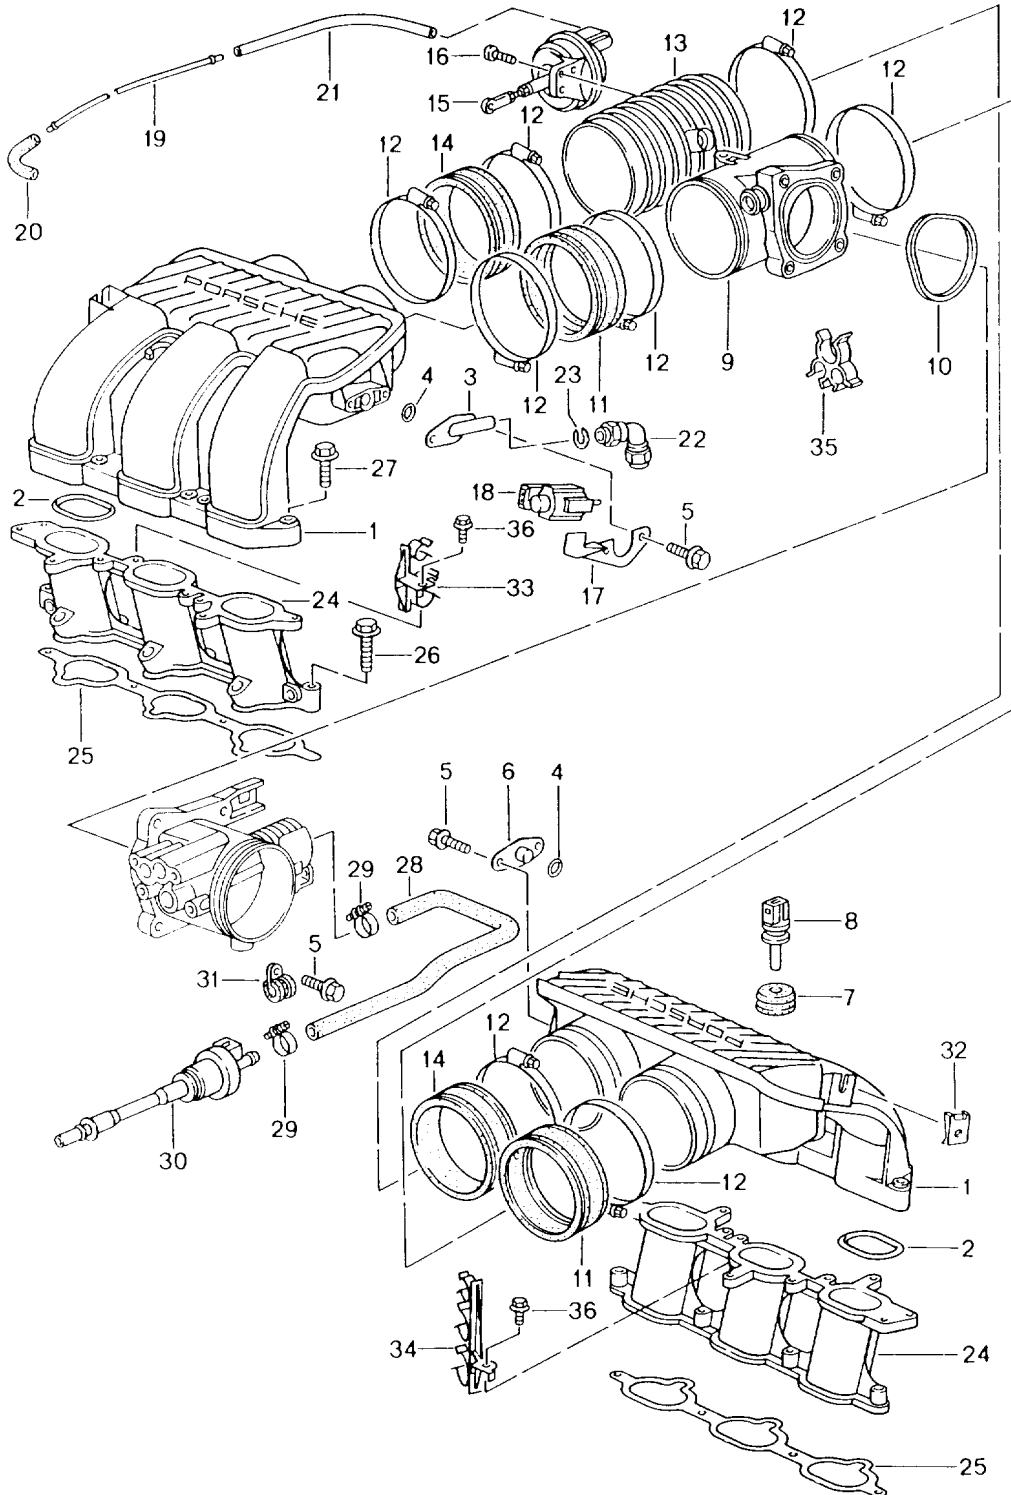

Model: 996 98

Model life 1998>>2005

Model: 996 98 Model life 1998>>2005

Pos	Part Number	Description	Remark	Qty	Model
		Intake distributor			M96.01/02/03 M96.04
1	996 110 015 55	Intake distributor		2	
1	996 110 980 40	Intake distributor		2	IX51
2	996 110 247 50	Gasket		6	
3	996 110 151 51	Adapter	-98	1	
3	996 110 151 52	Adapter	-00	1	
(3)		Adapter	01-	1	M480
(3)	996 110 151 01	Adapter	01-	1	M249
4	999 701 163 40	O-ring 11 X 2,5		2	
5	999 919 125 09	Hexagon-head bolt 6,0 X 16		5	
6	996 110 251 51	Lid		1	
7	993 110 530 00	Grommet		1	
8	996 606 113 00	Temperature sensor		1	
9	996 110 215 53	Intermediate piece		1	
9	996 110 116 00	Intermediate piece		1	M339
10	996 110 317 50	Sealing ring		1	
10	996 110 317 52	Sealing ring		1	
10	996 110 319 00	Gasket		1	M339
11	996 110 685 52	Rubber sleeve Information available		2	
12	999 512 539 00	Hose clamp 90 - 110/9		8	
12	999 512 539 01	Hose clamp 90 - 110/9		8	
13	996 110 120 53	Resonance tube		1	
14	996 110 686 50	Rubber sleeve Information available	-00	2	
(14)	996 110 686 51	Rubber sleeve Information available	01- 01-	2	
15	993 110 462 02	Vacuum unit		1	
16	900 146 123 02	Screw M 5 X 16		2	
17	996 110 510 52	Retaining bracket		1	
-	996 110 511 50	Retaining bracket Venturi tube	01-	1	M249
18	996 605 123 01	Change-over valve		1	
18	7PP 906 270	Change-over valve		1	
-	000 043 205 01	Pipe 4 X 1 420 MM		*	
19				1	
20	928 574 717 03	Moulded hose		1	
-	000 043 204 99	Hose 3,5 X 2 148 MM 176 MM		*	
21				1	M661
(21)				1	
22	999 230 498 40	Angled pipe		1	
23	999 230 535 40	Lock		1	
24	996 110 101 52	Intake manifold		2	
(24)	996 110 983 00	Intake connection		2	IX51
25	996 110 103 50	Gasket		2	
26	900 378 174 09	Hexagon-head bolt M 6 X 35		8	
27	900 378 172 09	Hexagon-head bolt M 6 X 35		12	
27	900 385 017 01	Torx screw M 6 X 35		12	
28	996 110 127 50	Vent line		1	
(28)	996 110 127 30	Vent line		1	M339
29	999 512 554 00	Hose clamp 14 X 12		2