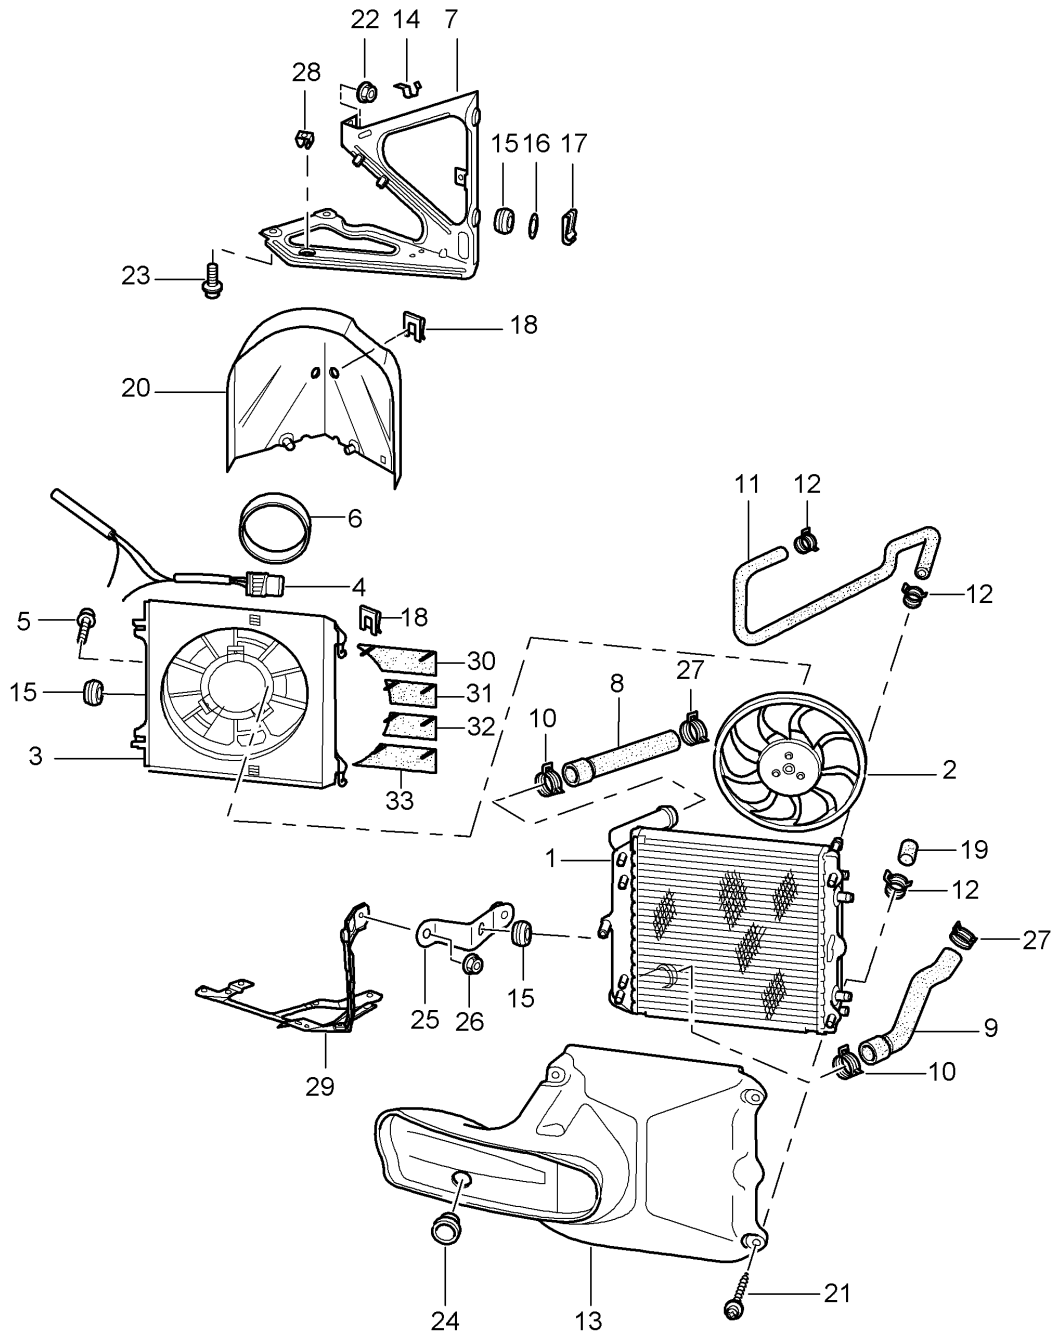

Model: 996 98

Model life 1998>>2005

Pos	Part Number	Description	Remark	Qty	Model
		Water cooling 2			M96.01/02/03 M96.04 M339
1	996 106 611 52	Water tube Supply	/R	1	
1	996 106 611 53	Water tube Supply	/R	1	
2	996 106 711 03	Water tube Supply	/L	1	
3	996 106 414 55	Support		4	
4	996 106 525 04	Support		2	
5	996 106 723 02	Hose Supply	/R	1	
6	996 106 724 03	Hose Supply	/R	1	
7	996 106 715 01	Water tube Return line	/L	1	
8	996 106 720 02	Water tube Return line	/R	1	
9	996 106 419 52	Support		3	
10	996 106 727 03	Hose Return line	/L	1	
10	996 106 727 05	Hose Return line	/L	1	
11	996 106 728 03	Hose Return line	/L	1	
12	996 106 752 03	Water tube Supply		1	
13	996 106 751 04	Water tube Return line		1	
14	996 106 513 01	Support	/L	1	
15	996 106 514 00	Support	/R	1	
16	996 106 540 00	Support Use with Transmission carrier 99637534303		1	
16	997 106 540 02	Support Use with Transmission carrier 99737534300		1	
17	996 106 515 01	Support		2	
18	996 106 520 01	Support		2	
19	996 106 227 72	Vent line		1	
20	996 106 647 04	Y-piece		1	
20	996 106 647 05	Y-piece		1	
20	996 106 647 06	Y-piece		1	
21	996 106 766 71	Vent line	/R	1	
22	996 106 765 71	Vent line	/L	1	
23	999 512 499 00	Hose clamp 32 - 50		8	
24	999 512 554 00	Hose clamp 12 - 22		2	
25		Hose clamp 12 - 22		1	
26	999 507 378 40	Support		2	
27	996 504 517 00	Support Cooling water tube		2	

Model: 996 98

Model life 1998>>2005