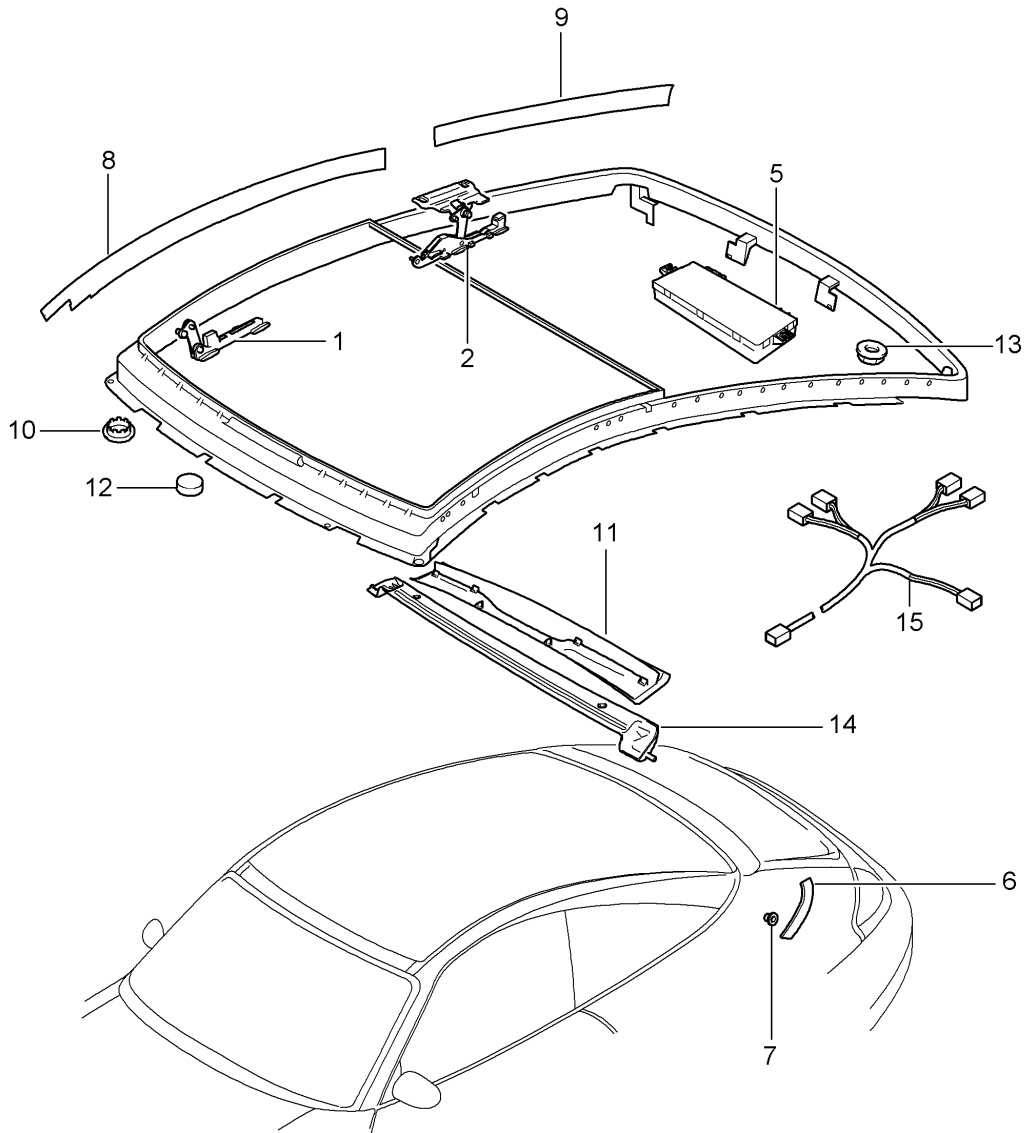

Model: 996 98

Model life 1998>>2005

Pos	Part Number	Description	Remark	Qty	Model
		Glass roof			TARGA
1	996 562 905 01	Frame		1	
2	996 562 953 00	Air deflector		1	
3	996 624 221 00	Electric drive		2	
4	996 562 315 00	Cable	/L	1	
5	996 562 316 00	Cable	/R	1	
6	996 562 335 00	Catch		1	
6	997 562 335 01	Catch		1	
7	996 624 231 00	Driving mechanism		1	
8	996 613 231 00	Microswitch		1	
9	996 562 439 00	End piece	/L	1	
		Guide rail			
(9)	996 562 440 00	End piece	/R	1	
		Guide rail			
10	999 190 172 30	Blind rivet		2	
11	996 562 437 00	Lid	/L	1	
(11)	996 562 438 00	Lid	/R	1	
12	996 562 425 00	Sealing strap		1	
13	996 562 401 00	Water drain tube	/L	1	
(13)	996 562 402 00	Water drain tube	/R	1	
14	996 562 203 01	Water drain hose		2	
-	996 562 910 00	Guide with Wiring harness Shade		1	
-	996 612 344 00	Wiring harness Shade		1	
-	000 043 157 00	Cleaning agent 30 ML		1	
-	999 703 488 40	Buffer		2	
-	996 562 913 00	Guide tube with Drive shaft		1	
15	996 562 205 01	Water drain hose Rear Outer		2	
16	996 562 207 01	Water drain hose Rear Inner		2	

Model: 996 98

Model life 1998>>2005