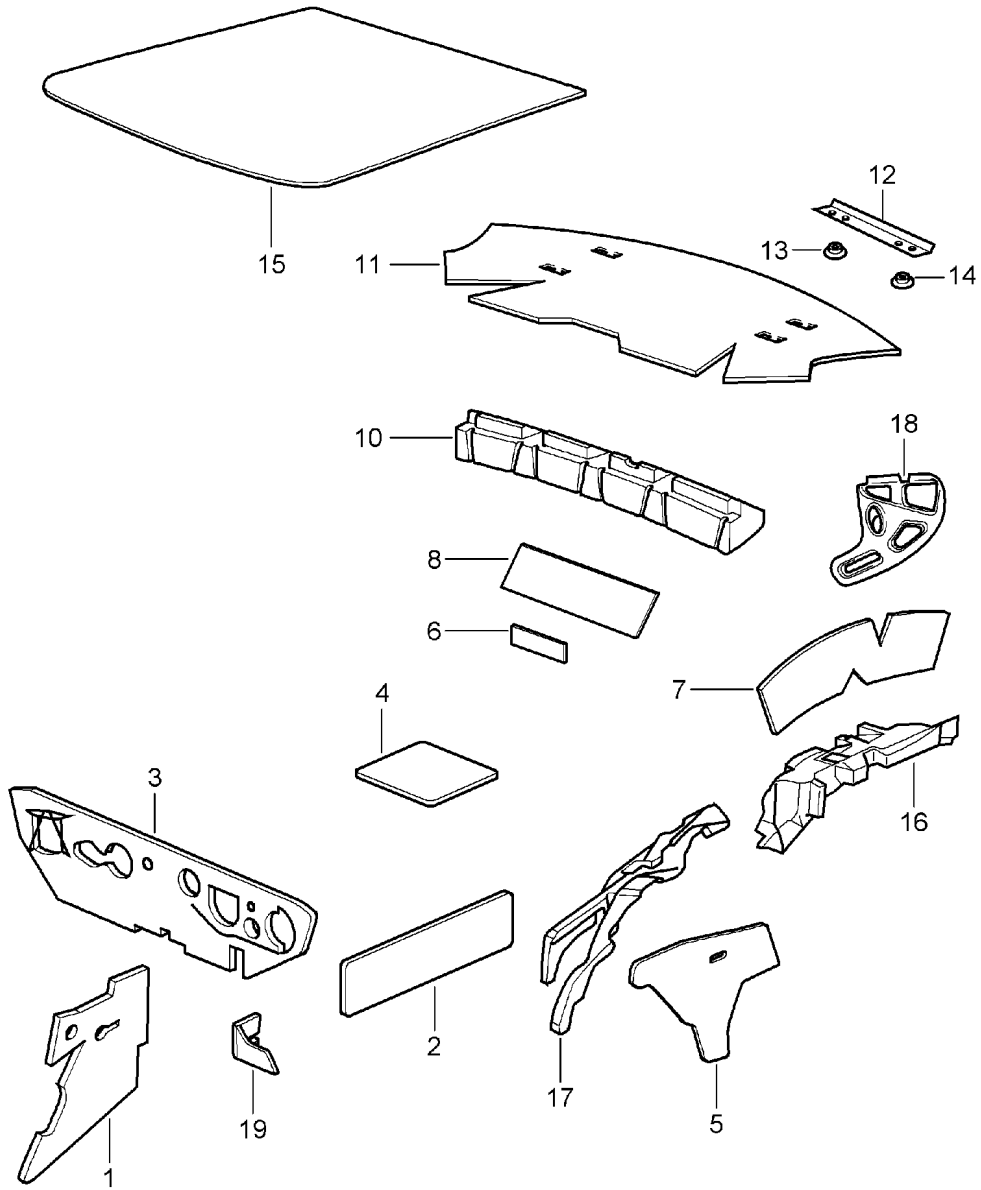

Model: 996 98

Model life 1998>>2005

Model: 996 98 Model life 1998>>2005

Pos	Part Number	Description	Remark	Qty	Model	
1	996 556 605 01	Body Sound proofing 1 Sound absorber	/L	1	COUPE	
(1)	996 556 606 01	Wheel housing Front Sound absorber	/R	1		
2	996 556 531 01	Wheel housing Front Insulation		2		
3	996 556 723 01	Door in white Sound absorber	/LL	1		
4	996 556 503 01	Firewall Insulation		1		
5	996 556 655 02	Floor 228 X 230 Sound absorber	/L	1		
(5)	996 556 656 02	Sound absorber	/R	1		
6	996 556 503 01	Side trim panel Insulation	/L /R	1		
7	996 556 507 01	Seat well It is necessary to rework 160 X 40 Insulation	/H /L	1		
(7)	996 556 508 01	Insulation	/H /R	1		
8	996 556 511 01	Wheel housing Insulation		1		
10	996 556 581 00	Rear wall 430 X 120 Sound absorber	-01	1		
11	996 556 711 03	Rear wall Sound absorber		1		
(11)	996 556 711 04	F >>994S6 22364 F >>994S6 35172 Engine compartment Sound absorber		1		
12	996 556 761 00	F 994S6 22365>> F 994S6 35173>> Engine compartment Retaining strip	-00	1		
(12)	996 556 762 00	Engine compartment Retaining strip	-00	1		M620
(12)	996 556 761 01	Engine compartment Retaining strip	01-	1		
13	999 049 020 40	Engine compartment Plastic nut T5/30 X 5,1		5		
14	999 049 011 40	Roof Push button T5/30 X 6,0	-00	3		
15	997 556 647 00	Roof Sound absorber		1		
16	996 556 657 00	Roof Sound absorber	/H /L -02	1		
16	996 556 657 03	Wheel-housing liner Sound absorber	/H /L 03-	1		
(16)	996 556 658 00	Wheel-housing liner Sound absorber	/H /R -02	1		
(16)	996 556 658 03	Wheel-housing liner Sound absorber	/H /R 03-	1		
17	996 556 571 00	Wheel-housing liner Sound absorber	/L	1		
(17)	996 556 572 00	Sound absorber Side trim panel	/R	1