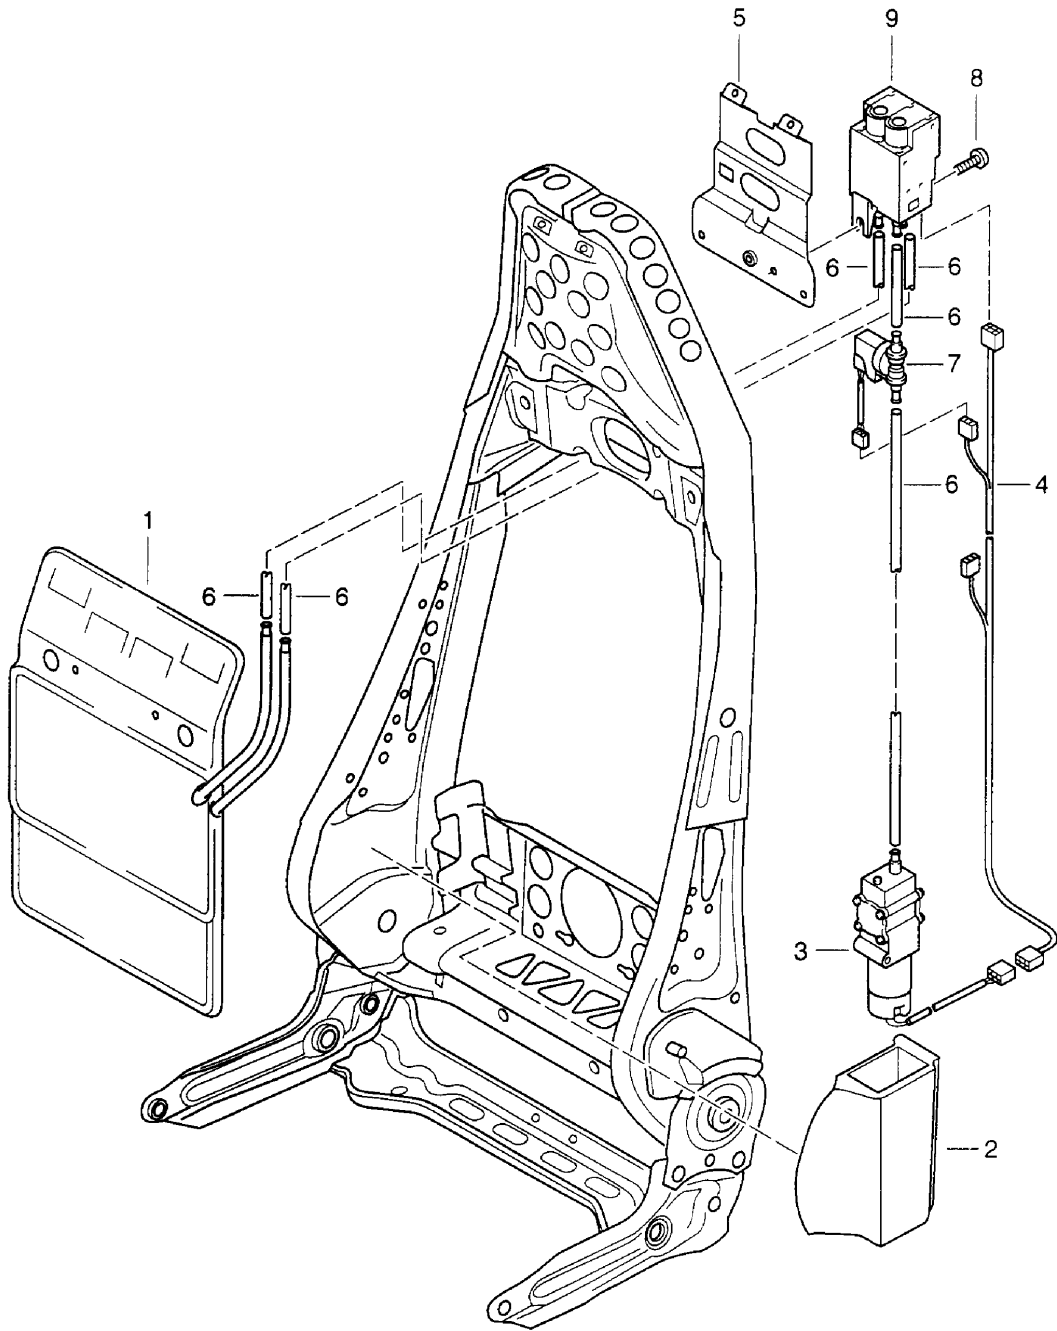

Model: 996 98

Model life 1998>>2005

Model: 996 98 Model life 1998>>2005

Pos	Part Number	Description	Remark	Qty	Model
		Lumbar support			CARRERA
1	996 521 709 00	Lumbar support Complete		2	M513/586
2	996 521 719 00	Sound absorber Compressor		2	M513/586
3	996 620 725 00	Compressor		2	M513/586
4	996 612 541 00	Wiring harness Lumbar support adjustment		2	M513/586
(4)	996 612 542 00	Wiring harness Lumbar support adjustment		2	M513/586
5	996 521 721 00	Support Valve housing		2	M513/586
6	999 181 749 40	Air hose Seating position control		2	M513/586 M537/538
7	996 613 725 00	Pressure switch		2	M513/586
8	900 067 051 02	Pan-head screw M 5 X 10		2	M513/586
9	996 617 725 00	Valve housing without Memory		2	M513/586
(9)	996 617 726 00	Valve housing Seating position control		2	M513/586 M537/538