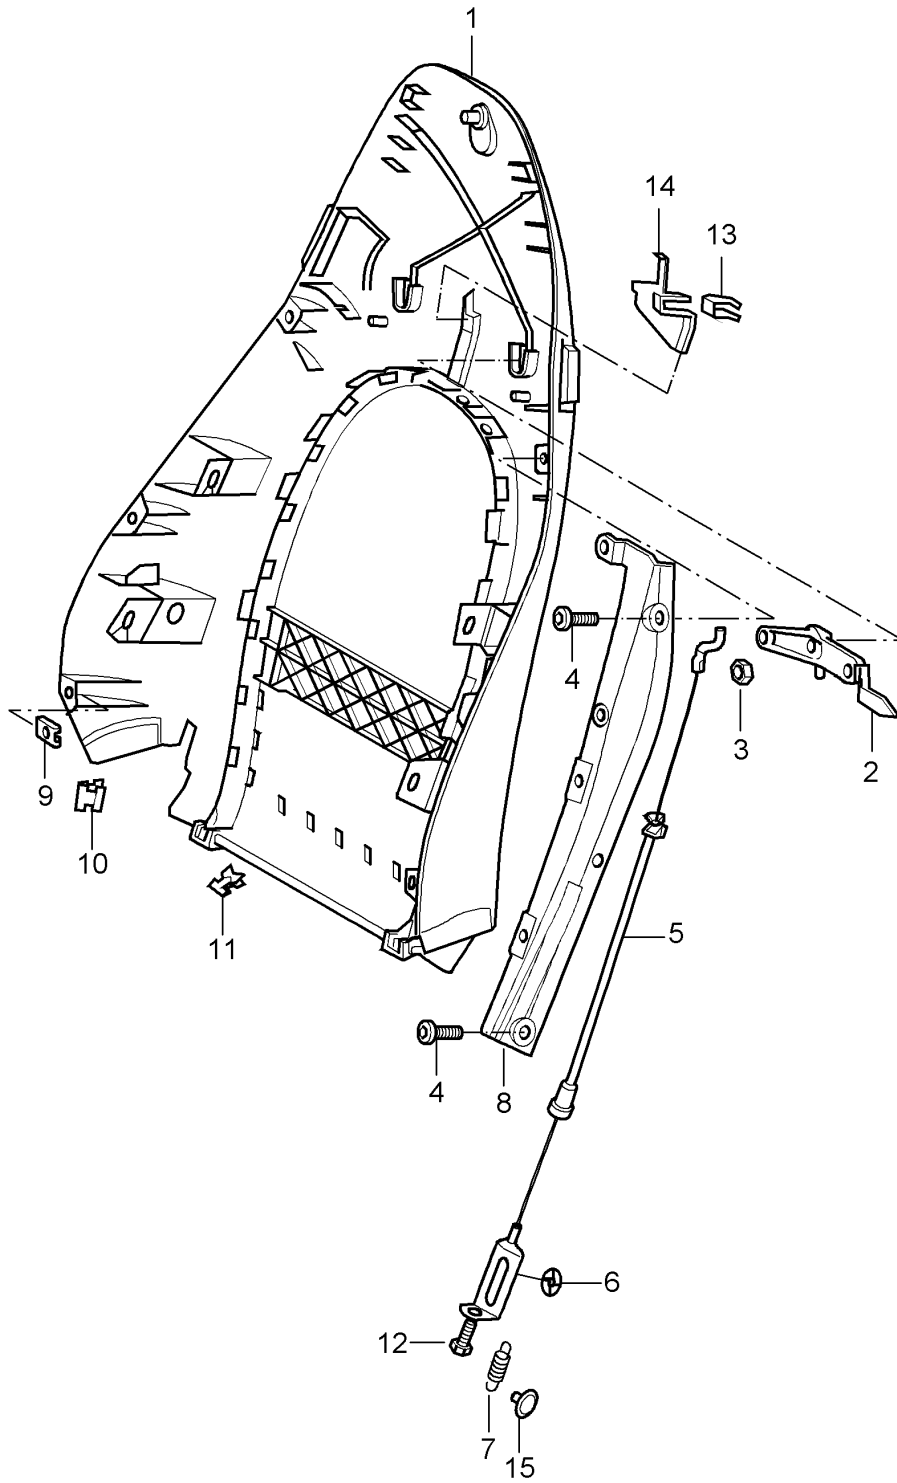

Model: 996 98 Model life 1998>>2005

Pos	Part Number	Description	Remark	Qty	Model
		Lumbar support			CARRERA
1	996 521 709 00	Lumbar support Complete		2	M513/586
2	996 521 719 00	Sound absorber Compressor		2	M513/586
3	996 620 725 00	Compressor		2	M513/586
4	996 612 541 00	Wiring harness Lumbar support adjustment		2	M513/586
(4)	996 612 542 00	Wiring harness Lumbar support adjustment		2	M513/586
5	996 521 721 00	Support Valve housing		2	M513/586
6	999 181 749 40	Air hose Seating position control		2	M513/586 M537/538
7	996 613 725 00	Pressure switch		2	M513/586
8	900 067 051 02	Pan-head screw M 5 X 10		2	M513/586
9	996 617 725 00	Valve housing without Memory		2	M513/586
(9)	996 617 726 00	Valve housing Seating position control		2	M513/586 M537/538

Model: 996 98

Model life 1998>>2005