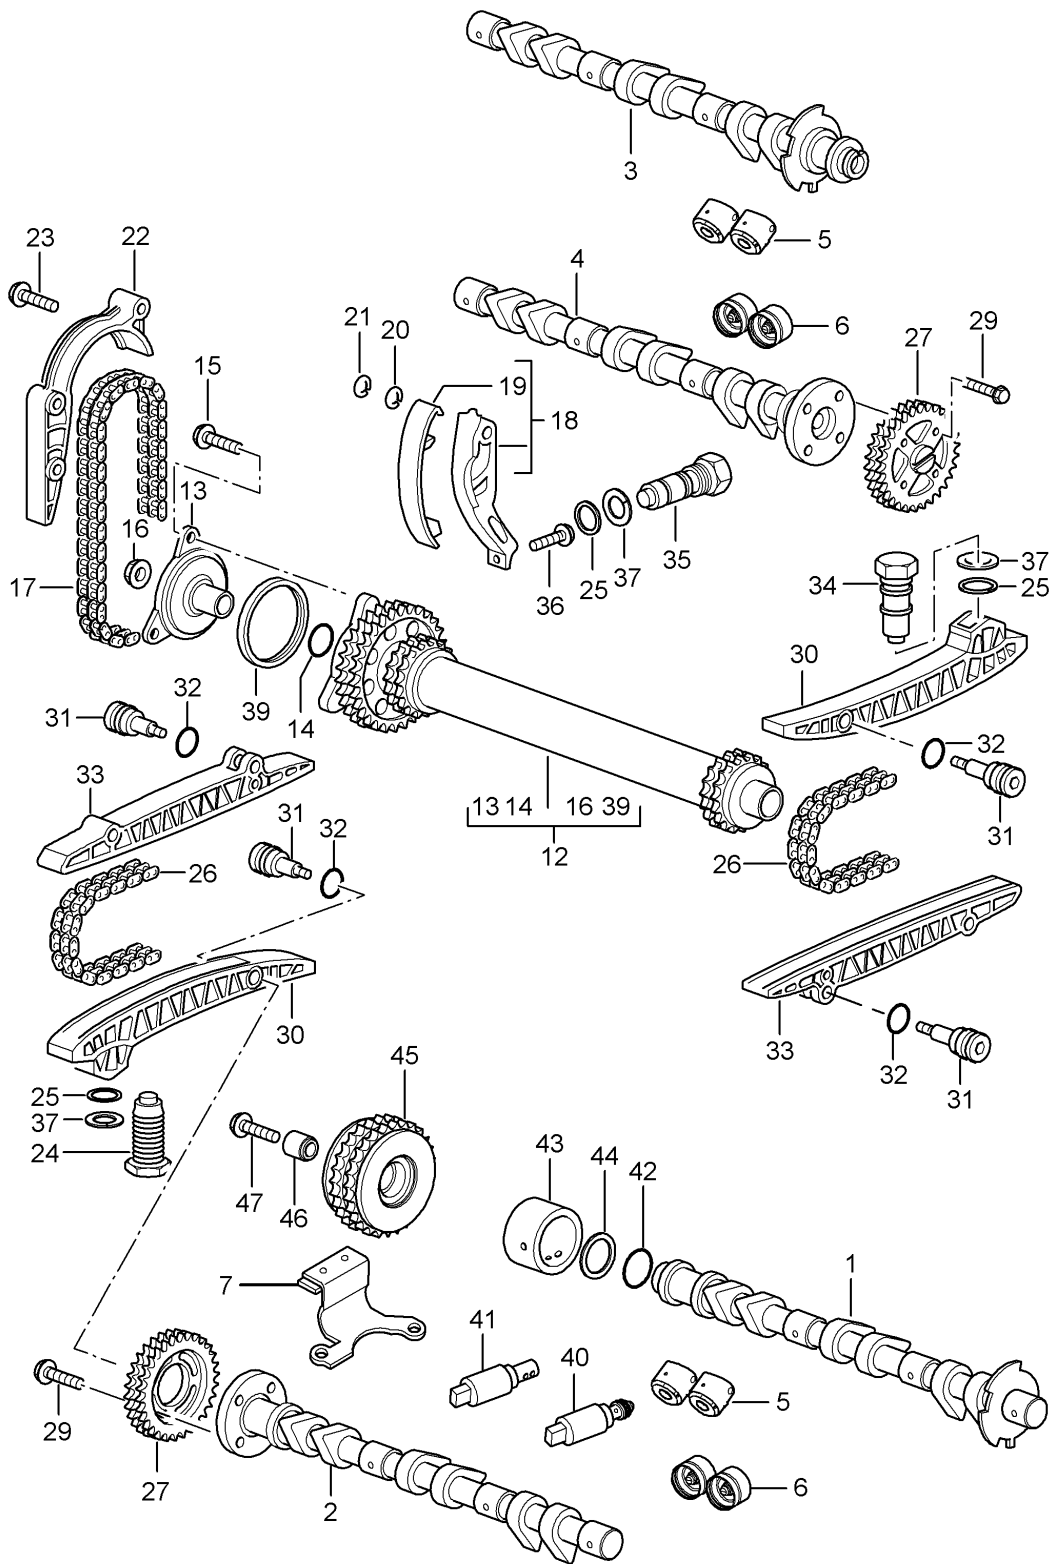

Model: 996 98

Model life 1998>>2005

Model: 996 98 Model life 1998>>2005

Pos	Part Number	Description	Remark	Qty	Model
		Camshaft Driving mechanism Technical information NR. 2/04 Group 1 Attention	02-		M96.03
1	996 105 035 00	Camshaft Intake Cylinder 1 - 3		1	
1	996 105 035 40	Camshaft Intake Cylinder 1 - 3		1	IX51
2	996 105 262 05	Camshaft Exhaust Cylinder 1 - 3		1	
(2)	996 105 059 00	Camshaft Exhaust Cyl. 1 - 3		1	
3	996 105 036 00	Camshaft Intake Cylinder 4 - 6		1	
3	996 105 036 40	Camshaft Intake Cylinder 4 - 6		1	IX51
4	996 105 264 05	Camshaft Exhaust Cylinder 4 - 6		1	
(4)	996 105 060 00	Camshaft Exhaust Cyl. 4 - 6		1	
5	996 105 041 72	Hydraulic valve tappet Exhaust		12	
6	996 105 255 20	Hydraulic valve tappet Intake		12	
7	996 105 168 03	Rail		2	
12	996 105 901 02	Intermediate shaft		1	
-	000 043 209 24	Repair kit Bearing Intermediate shaft	02-05	1	
13	996 105 024 01	Housing		1	
14	999 707 392 40	O-ring 7 X 2		1	
15	999 217 150 09	Hexagon-head bolt M 6 X 20		3	
15	900 385 093 01	Hexagon-head bolt M 6 X 20		3	
16	900 380 019 02	Hexagon nut M 8 X 1		1	
17	996 105 171 56	Timing chain		1	
18	996 105 165 55	Tensioner blade		1	
19	996 105 195 00	Pad		1	
20	900 234 040 01	Shim 10 X 16 X 1,2		1	
21	900 041 004 01	Circlip 10 X 1		1	
22	996 105 166 51	Guide rail		1	
23	900 075 486 01	Combination screw		3