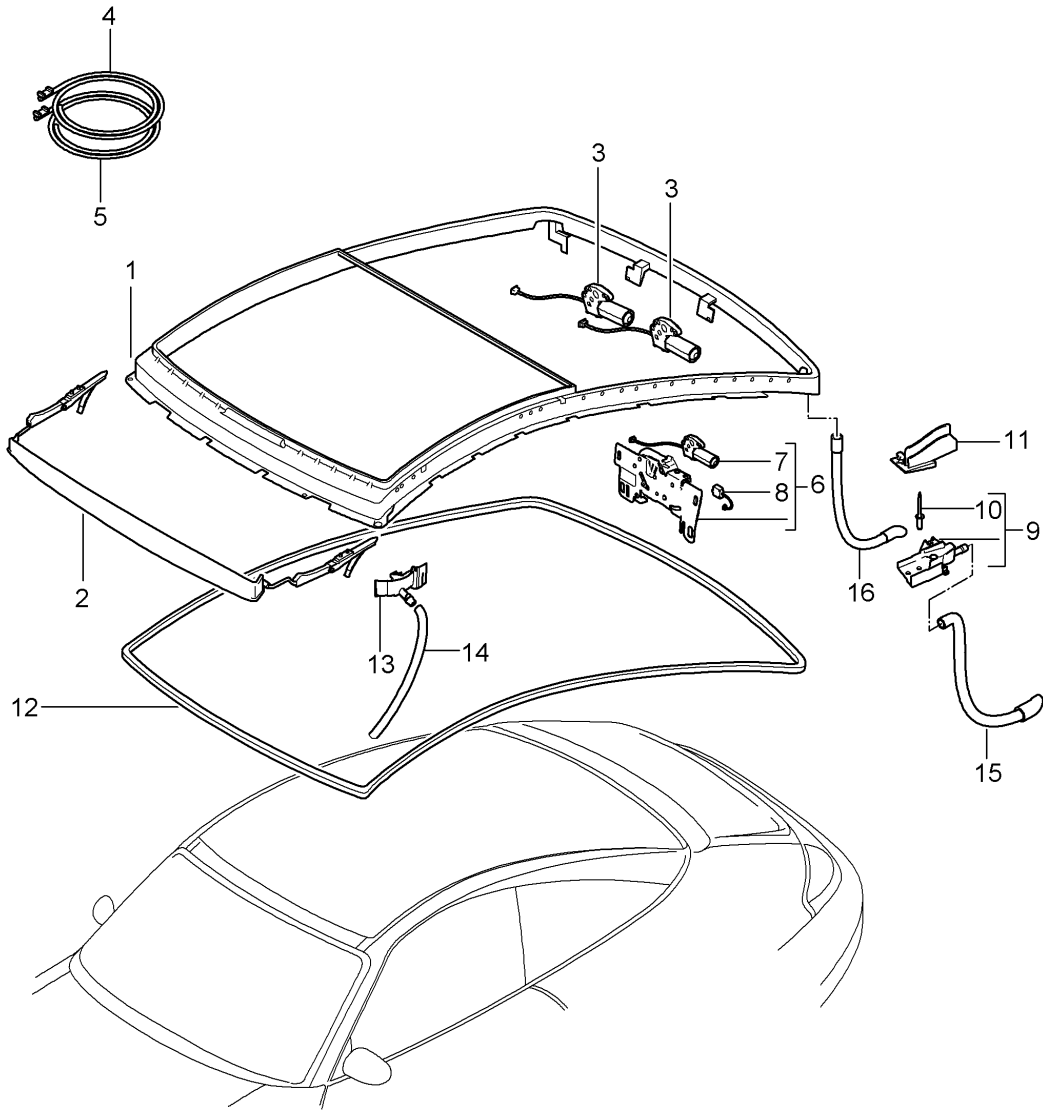

Model: 996 98

Model life 1998>>2005

Pos	Part Number	Description	Remark	Qty	Model
11	999 702 248 41	Grommet		4	
12	999 073 131 02	Oval-head screw M6X25		4	
12	999 073 366 02	Oval-head screw M6X30		4	
13	999 073 130 02	Oval-head screw M6X16		6	
14	996 564 207 00	Water drain hose Front		2	
15	996 564 237 01	Water drain hose Rear		2	
16	900 143 133 07	Tapping screw		4	
17	996 564 245 00	Combination screw		4	
18	999 507 631 02	Cable holder		6	
19	999 591 348 02	Speed nut		2	
19	999 591 348 01	Speed nut		2	
20	996 564 161 02	Air deflector		1	
21	996 564 521 01	Hinge		1	
(21)	996 564 522 01	Hinge		1	
-	996 564 950 00	Sound absorber for Roofliner		1	
22	996 564 915 00	Assembly kit for Frame		1	
23	996 564 907 01	Edge protection		1	

Model: 996 98

Model life 1998>>2005