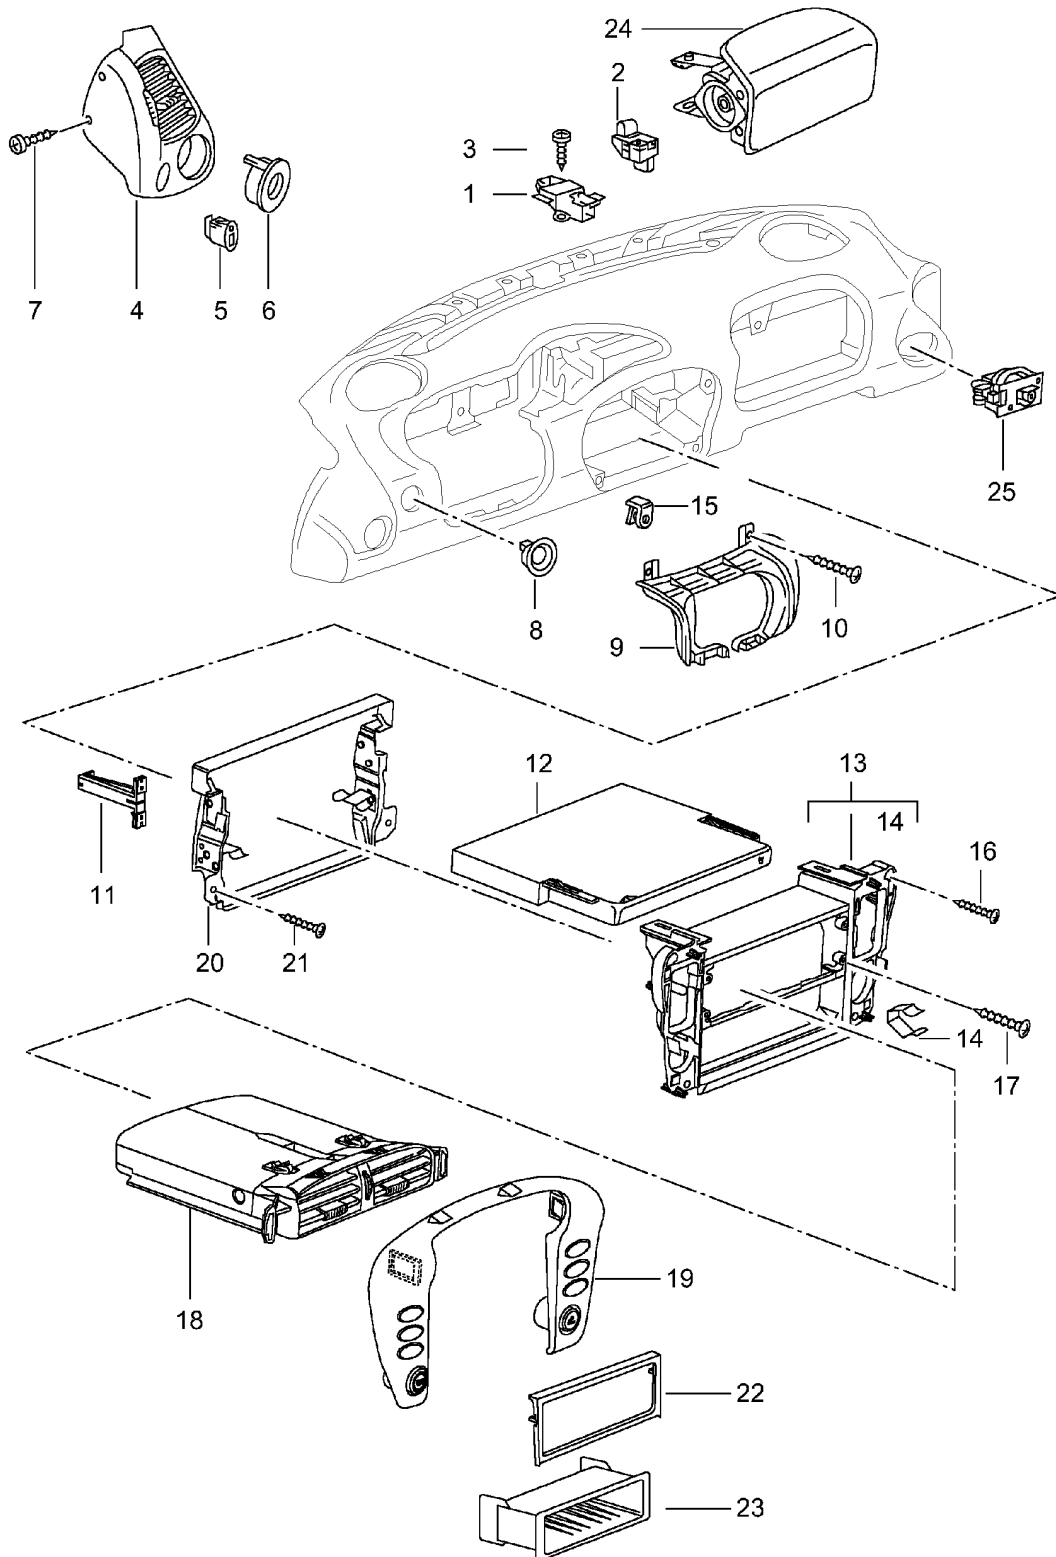

Model: 996 98

Model life 1998>>2005