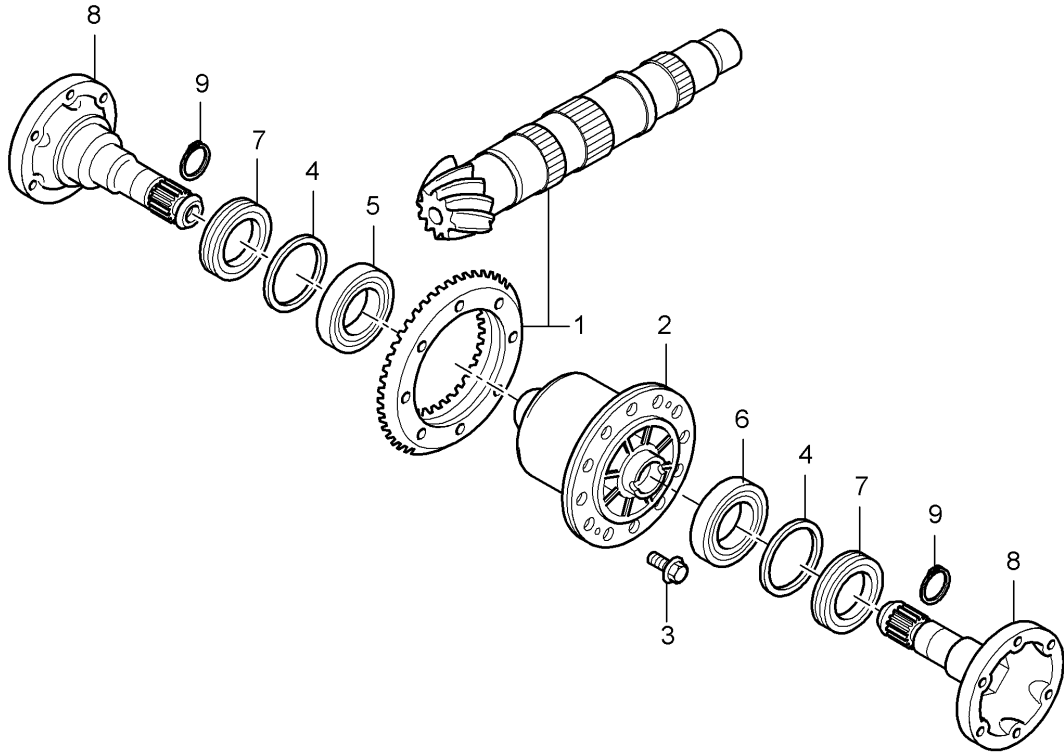

Model: 996 98

Model life 1998>>2005