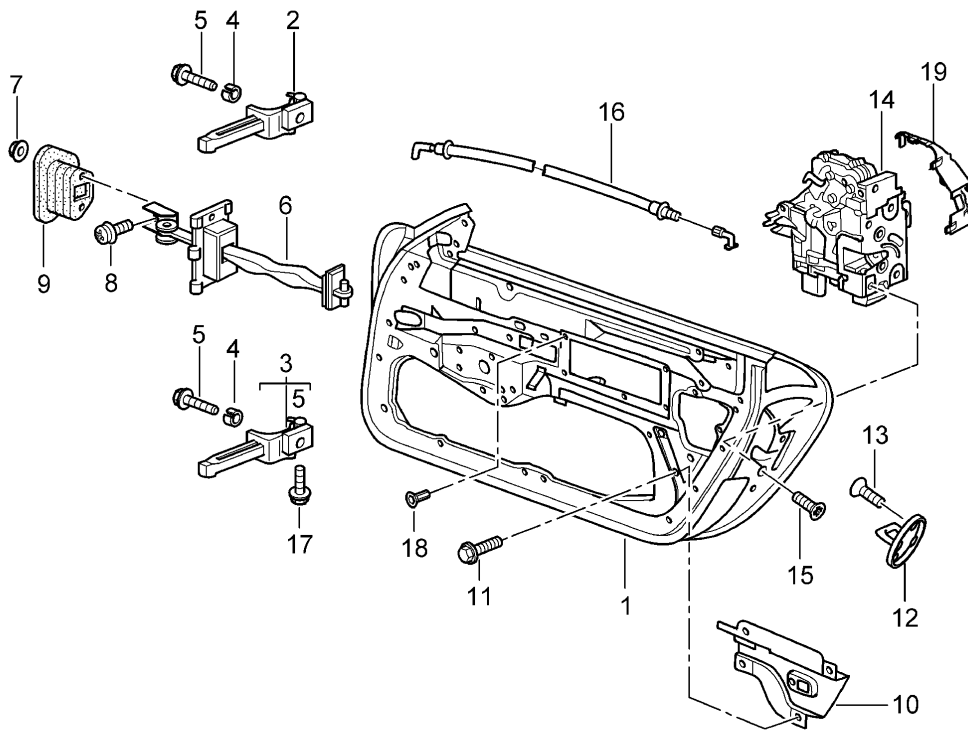

Model: 996 98

Model life 1998>>2005

Model: 996 98

Model life 1998>>2005

Pos	Part Number	Description	Remark	Qty	Model
(1)	996 531 011 04 996 531 011 04 GRV	Door in white Installation parts Door lock Door in white Prime coated Use also: POS.17 See technical information Group 5 5/00	/L	1	
(1)	996 531 011 05 996 531 011 05 GRV	Door in white Prime coated Use also: POS.17 See technical information Group 5 5/00	/L	1	
1	996 531 012 04 996 531 012 04 GRV	Door in white Prime coated Use also: POS.17 See technical information Group 5 5/00	/R	1	
1	996 531 012 05 996 531 012 05 GRV	Door in white Prime coated Use also: POS.17 See technical information Group 5 5/00	/R	1	
-	000 043 204 38	Sealing compound		1	
(2)	996 531 321 04	Hinge	/L	1	
2	996 531 322 04	Hinge	/R	1	
(3)	996 531 319 03	Hinge	/L	1	
3	996 531 320 03	Hinge	/R	1	
4	996 531 831 00	Sleeve		4	
5	999 073 192 02	Pan-head screw M 8 X 33		2	
6	996 537 151 02	Door arrester		2	
7	999 084 212 02	Hexagon nut M 6		4	
8	999 073 138 09	Screw M 8 X 25		2	
9	996 537 751 00	Seal		2	
(10)	996 537 523 00 996 537 523 00 GRV	Bracket Prime coated	/L	1	
10	996 537 524 00 996 537 524 00 GRV	Bracket Prime coated	/R	1	
11	900 075 487 09	Combination screw M 6 X 16		10	
12	3B0 837 033 P	Door lock striker		2	
13	N 907 985 02	Countersunk-head screw M 8 X 16,5		4	
(14)	8N1 837 015 C	Door lock	/L -01	1	
(14)		Door lock	/L	1	
14	3B1 837 016 P	Door lock	/R	1	
15	N 908 005 01	Oval-head screw M 8 X 14		4	
16	996 537 320 03	Bowden cable See workshop manual Group 70 59 19		2