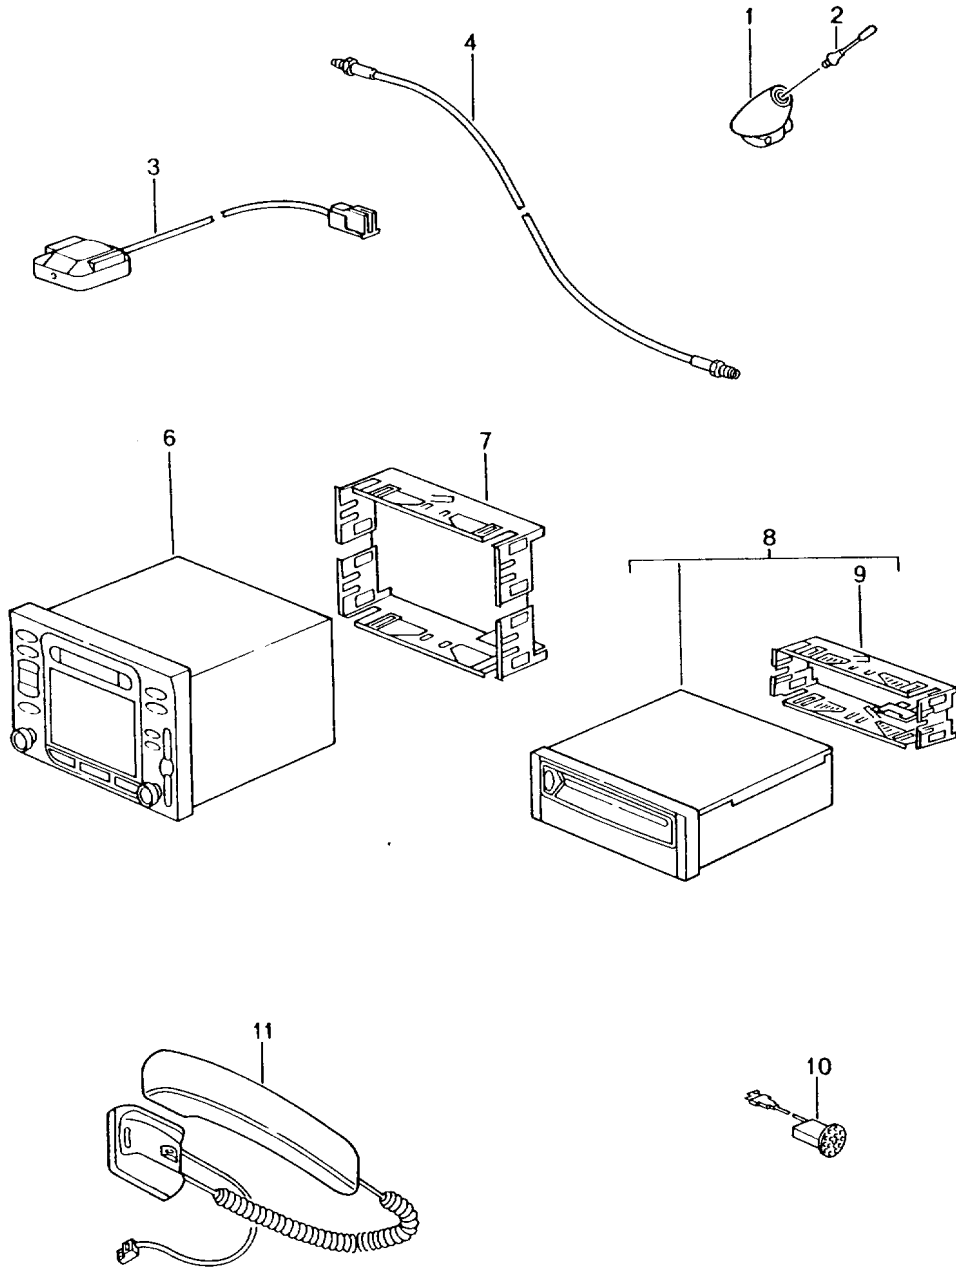

Model: 996 98 Model life 1998>>2005

Pos	Part Number	Description	Remark	Qty	Model
20	999 073 113 09	M 6,0 X 25 Oval-head screw		2	TARGA M680 COUPE M680
21	900 380 015 01	M 6,0 X 50 ASP M 6,0 X 25 Hexagon nut		4	TARGA M680 COUPE M680
22	999 073 223 07	VM 6 M 6,0 X 25 Oval-head screw		2	TARGA M680 CABRIO M680
22	999 073 223 01	M 6,0 X 25 Combination screw		2	TARGA M680 CABRIO M680
23	999 500 069 01	M 6,0 X 25 Blind rivet nut		2	TARGA M680 CABRIO M680
24	999 061 272 36	M 6/0,5 - 3 Spacer bolt		1	TARGA M680 CABRIO M680 TARGA M680

Model: 996 98

Model life 1998>>2005