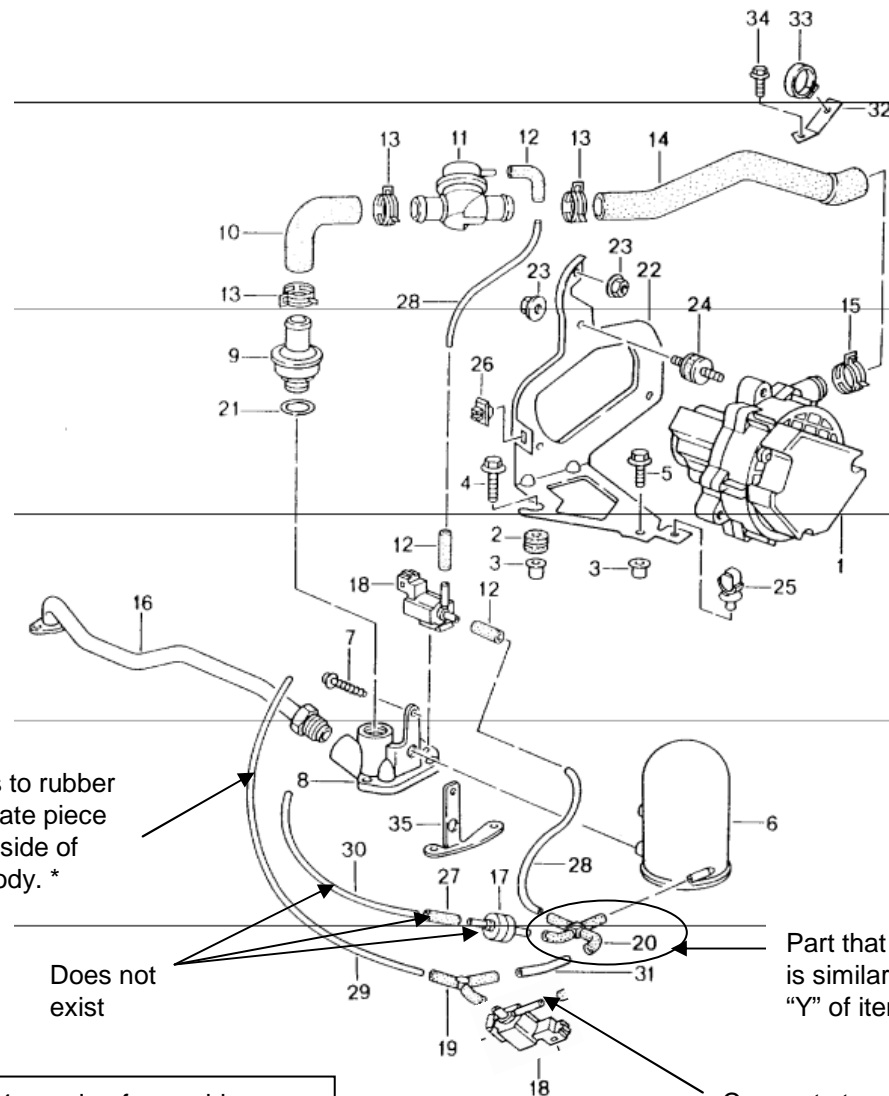

Vacuum Line Connections

* NOTE: 4mm pipe from rubber intermediate piece on passenger side of throttle body connects to pressure regulator on bank 4-6 fuel pipe (PET pg 52 item 2)

PET Page 56
(modified)

Connects to item 20 on PET page 54

PET Page 54