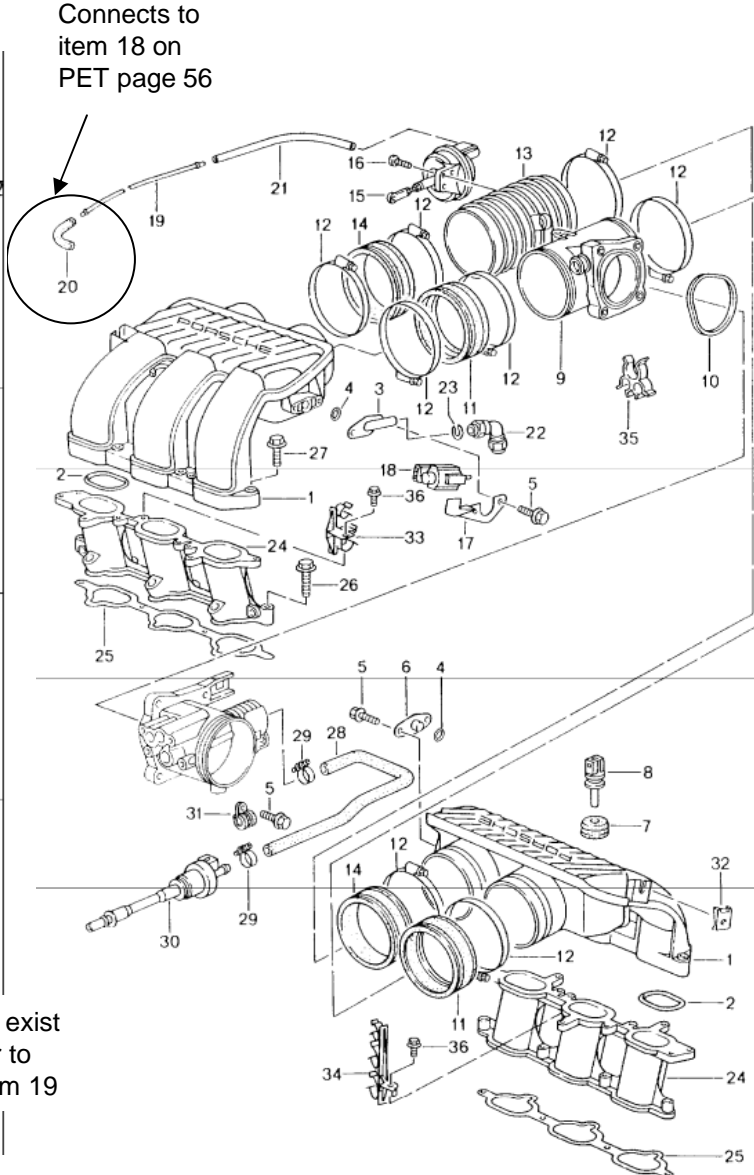

Vacuum Line Connections

* NOTE: 4mm pipe from rubber intermediate piece on passenger side of throttle body connects to pressure regulator on bank 4-6 fuel pipe (PET pg 52 item 2)

PET Page 56
(modified)

Connects to item 20 on PET page 54

PET Page 54