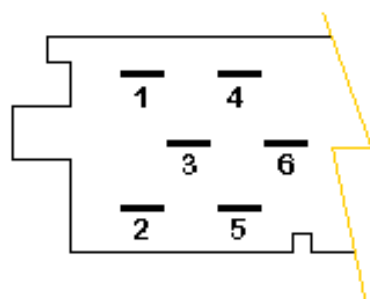

## 993 CR-1 Harness w/ HiFi A - Block To Becker CDR-220

## 993 CR-1 Harness w/ HiFi To Becker CDR-220

(CDR-220 C1 Amp plug portion)

Pin	Purpose	CDR-220	993 Harness
1			
2			
3			
4	Battery	Yellow	Red
5			
6	Remote Ant	Blue	White
7	Ignition	Red	Red/Black
8	Ground	Black	Brown