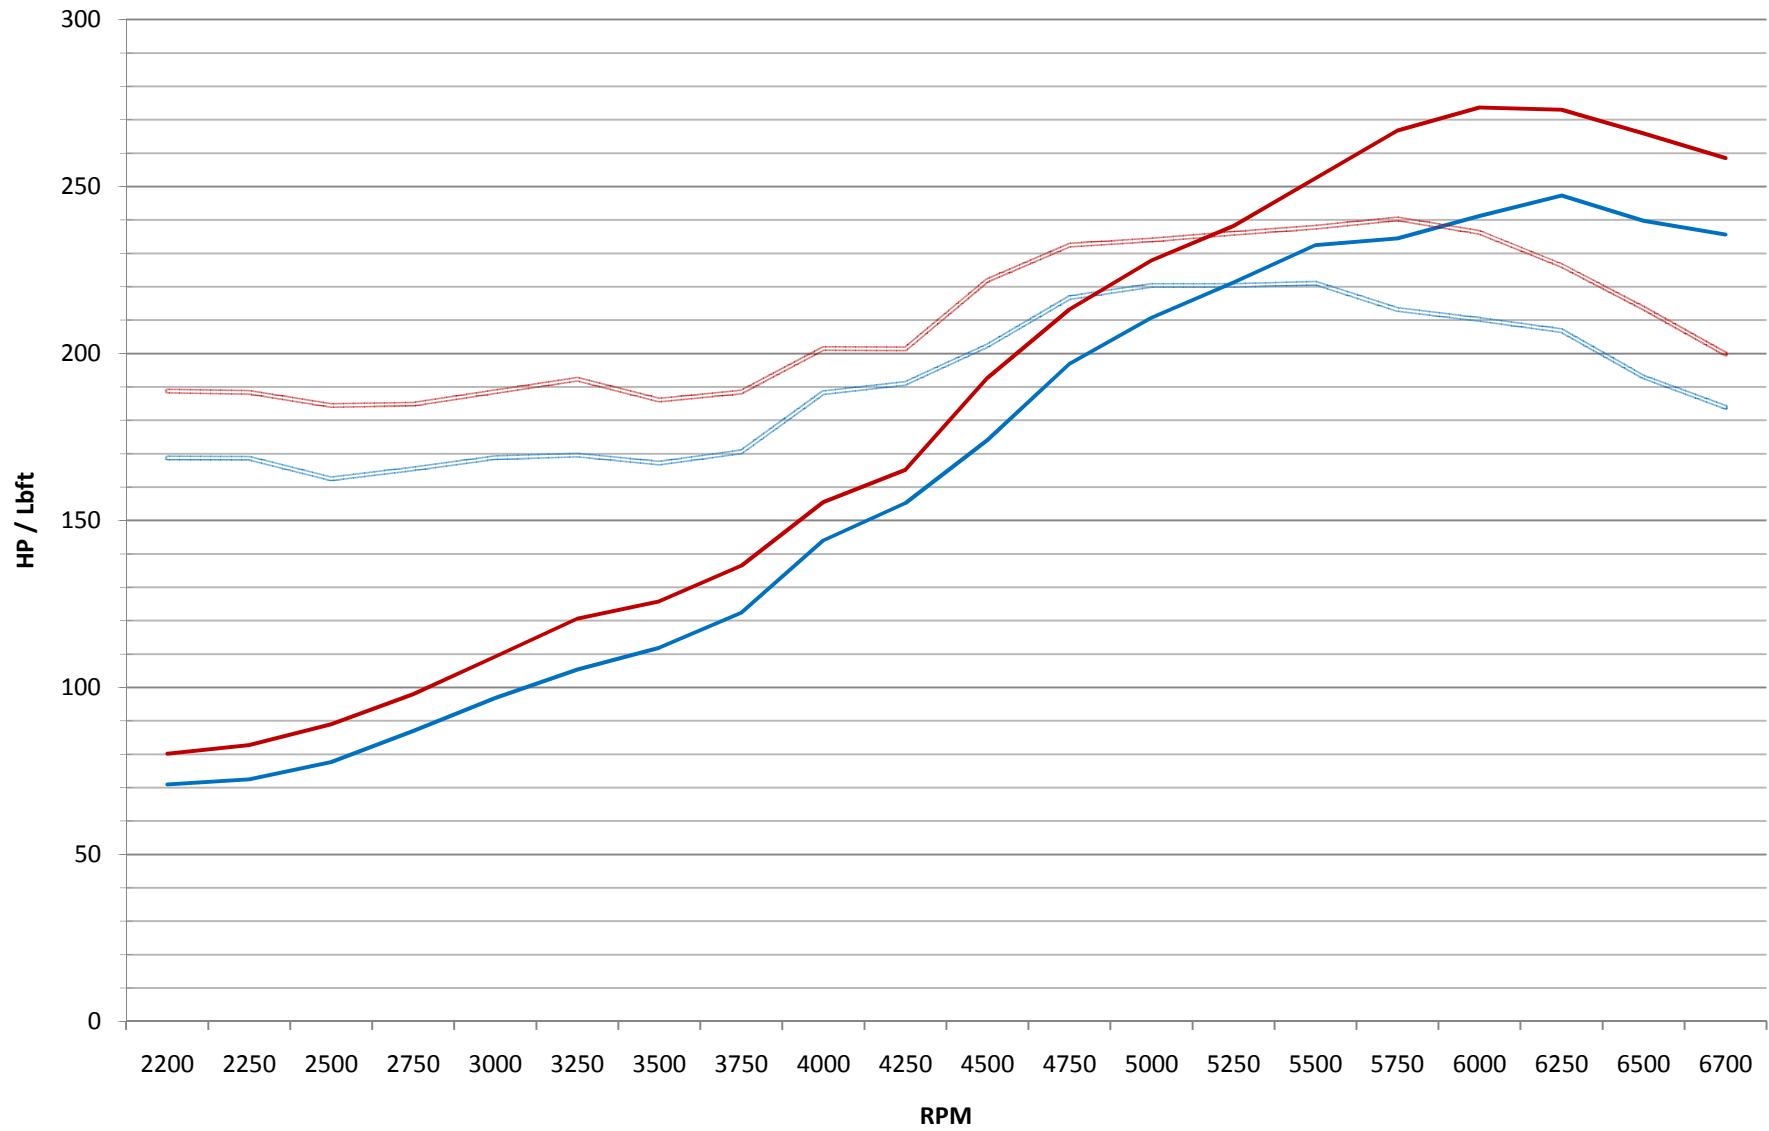

Macca Anniversary - 993 Dyno Comparison

Stock RW Lbft Stock RW PS LINK RW Lbft LINK RW PS