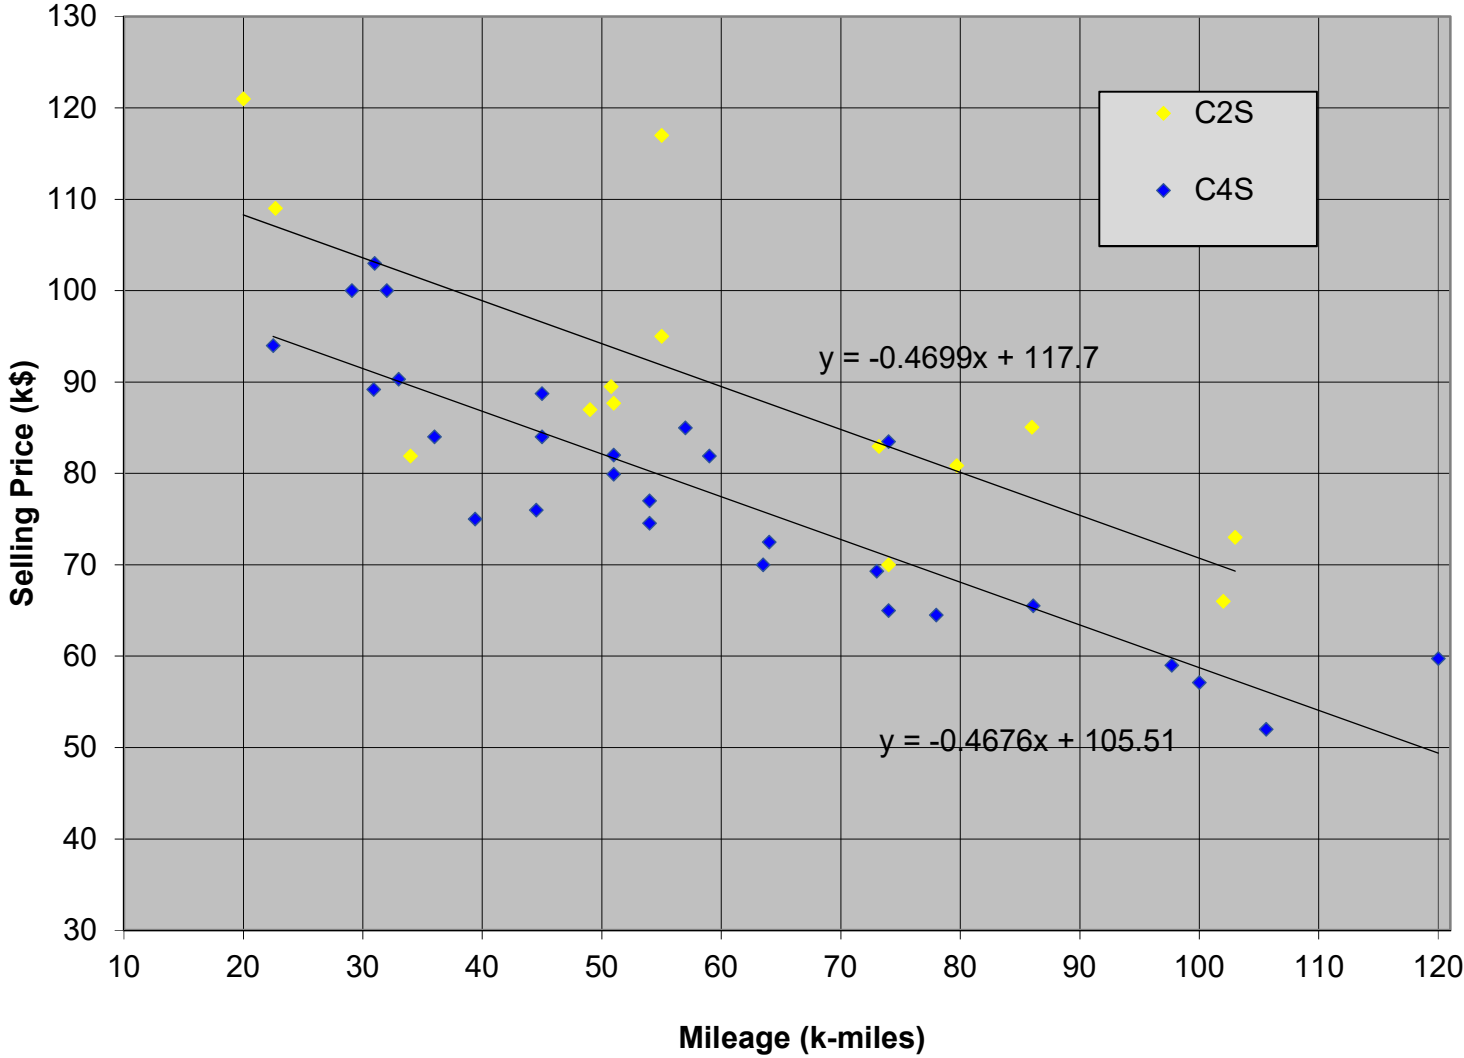

**Sales Price vs. Mileage**  
**993 C2S/C4S Coupe, Manual**  
**Previous 18 months (8/7/18)**

**Sales Price vs Mileage**  
**993 C2/C4 Coupe, Manual**  
**Previous 18 months (8/7/18)**