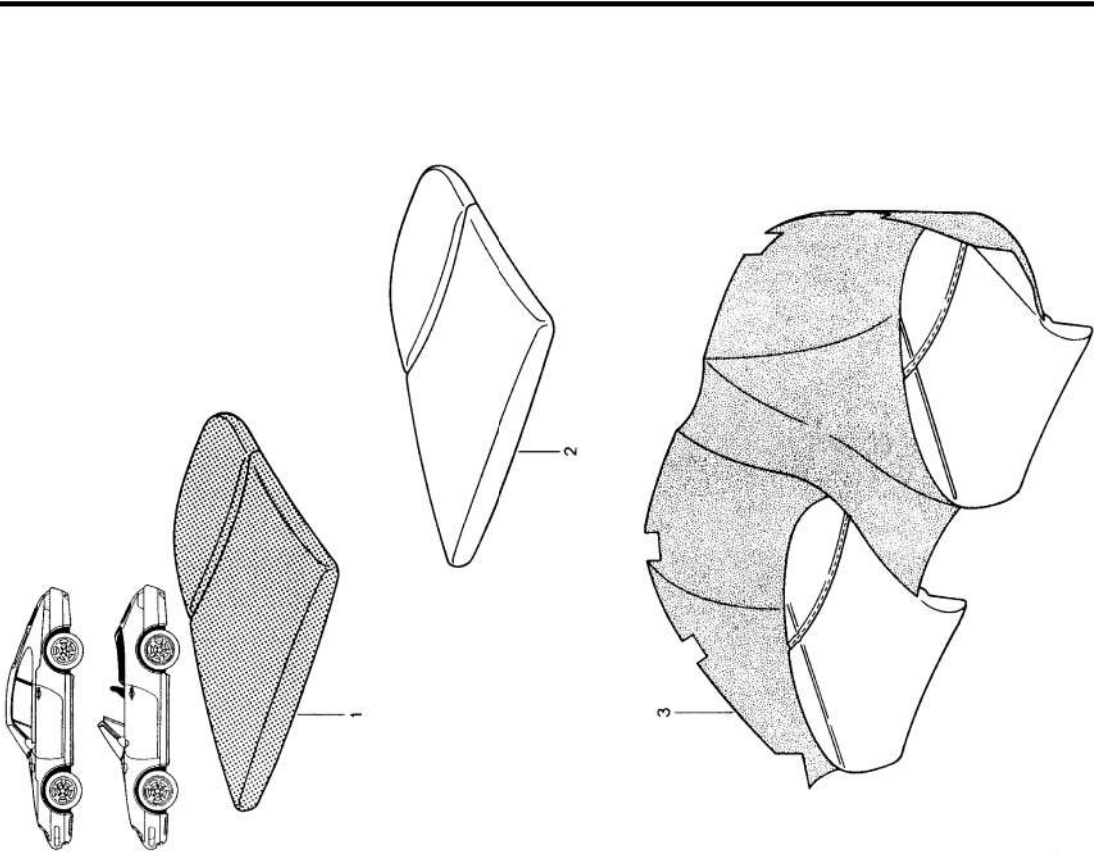

Model	Year	MG	SG	Illustration	Restrictions	UPD	20:00	27.01.2010	PORSCHÉ	PET	PORSCHÉ
STZ	1998	8	07	807-50		248					

Pos	Part Number	Description	Remark	Qty	Model
1	993 522 051 00	back seat cushion	(J)	1	COUPE/CABRIO TARGA/TURBO RS
	2CZ	black	94-98		
	6WC	classic grey	94-98		
	4GP	midnight blue	94-98		
	7SA	chestnut brown	94-98		
	9BE	marble grey	94-97		
	7TH	cashmere beige	94-98		
(1)	993 522 052 00	back seat cushion	/R /R	1	COUPE/CABRIO TARGA
	2CZ	black	94-98		
	6WC	classic grey	94-98		
	4GP	midnight blue	94-98		
	7SA	chestnut brown	94-98		
	9BE	marble grey	94-97		
	7TH	cashmere beige	94-98		
2	993 522 051 01	back seat cushion	/L /L	1	COUPE/CABRIO TARGA
	43S	leatherette	94-98		
	2WJ	classic grey	94-98		
	6HP	midnight blue	94-98		
	7PD	chestnut brown	94-98		
	8CF	marble grey	94-97		
	7RT	cashmere beige	94-98		
(2)	993 522 052 01	back seat cushion	/R /R	1	COUPE/CABRIO TARGA
		leatherette