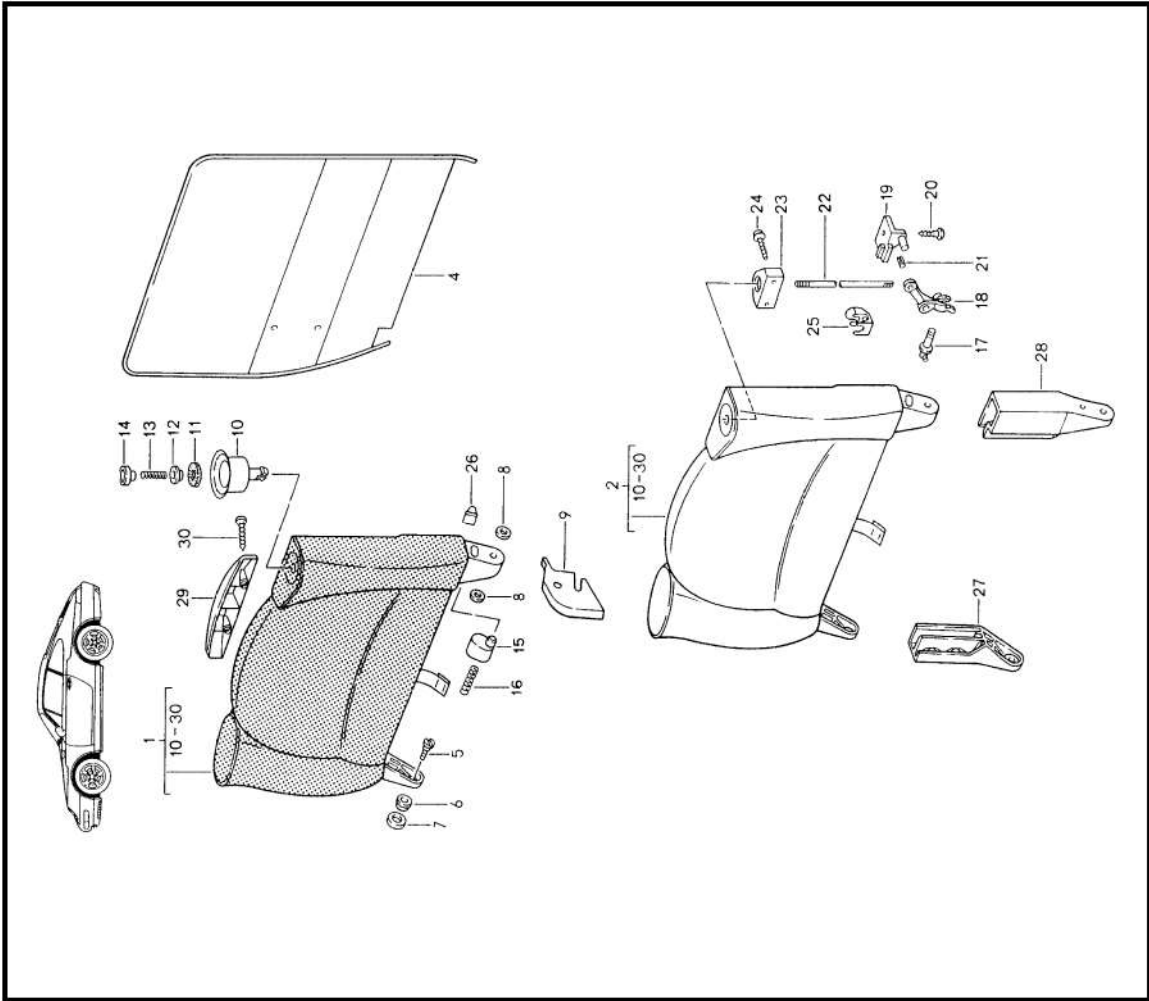

Model	Year	MG	SG	Illustration	Restrictions	UPD	20:00	27.01.2010	PORSCHÉ	PET	PORSCHÉ
STZ	1998	8	07	807-40		248					

Pos	Part Number	Description	Remark	Qty	Model
(1)	993 522 017 00	back seat backrest with release button upper	(J)	1	COUPE TARGA/TURBO RS
	PX2	black	/L /L		COUPE TARGA
	APM	classic grey	94-98		
	DBA	midnight blue	94-98		
	DCA	chestnut brown	94-98		
	DDA	marble grey	94-97		
	XK6	cashmere beige	94-98		
1	993 522 018 00	back seat backrest cloth porsche lettering cloth	/R /R	1	COUPE TARGA
	PX2	black	94-98		
	APM	classic grey	94-98		
	DBA	midnight blue	94-98		
	DCA	chestnut brown	94-98		
	DDA	marble grey	94-97		
	XK6	cashmere beige	94-98		
(2)	993 522 017 01	back seat backrest leatherette	/L /L	1	COUPE TARGA
	05T	black	94-98		
	2WJ	classic grey	94-98		
	6HP	midnight blue	94-98		
	7PD	chestnut brown	94-98		
	8CF	marble grey	94-98		
	7RT	cashmere beige	94-97		