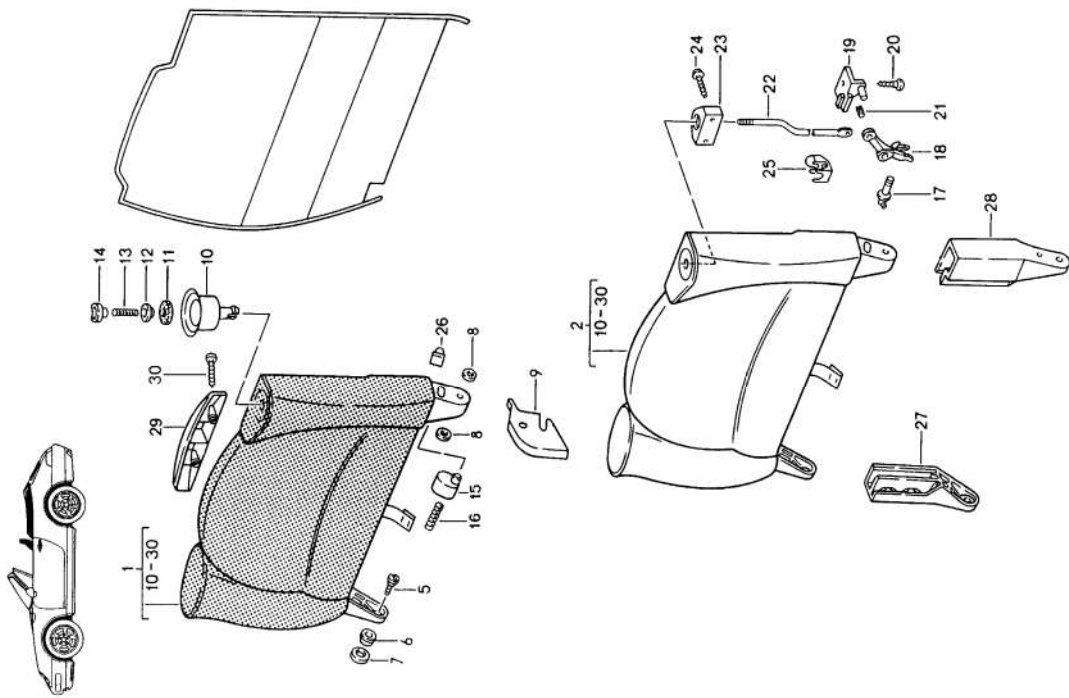

Model	Year	MG	SG	Illustration	Restrictions	UPD	20:00	27.01.2010	PORSHE	PET	PORSHE
STZ	1998	8	07	807-44		248					

Pos	Part Number	Description	Remark	Qty	Model
(1)	993 522 017 04	back seat backrest with release button upper	94-98	1	CABRIO MI85/186
	PX2	back seat backrest cloth	/L		
	APM	porsche lettering cloth			
	DBA	black	94-98		
	DCA	classic grey	94-98		
	DDA	midnight blue	94-98		
	XK6	chestnut brown	94-98		
		marble grey	94-97		
		cashmere beige	94-98		
1	993 522 018 04	back seat backrest cloth	/R	1	
	PX2	back seat backrest cloth			
	APM	porsche lettering cloth			
	DBA	black	94-98		
	DCA	classic grey	94-98		
	DDA	midnight blue	94-98		
	XK6	chestnut brown	94-98		
		marble grey	94-97		
		cashmere beige	94-98		
(2)	993 522 017 05	back seat backrest leatherette	/L	1	
	05T	black	94-98		
	2WJ	classic grey	94-98		
	6HP	midnight blue	94-98		
	7PD	chestnut brown	94-98		
	8CF	marble grey	94-97		
	7RT	cashmere beige	94-98		
2	993 522 018 05	back seat backrest leatherette	/R	1	
	05T	black	94-98