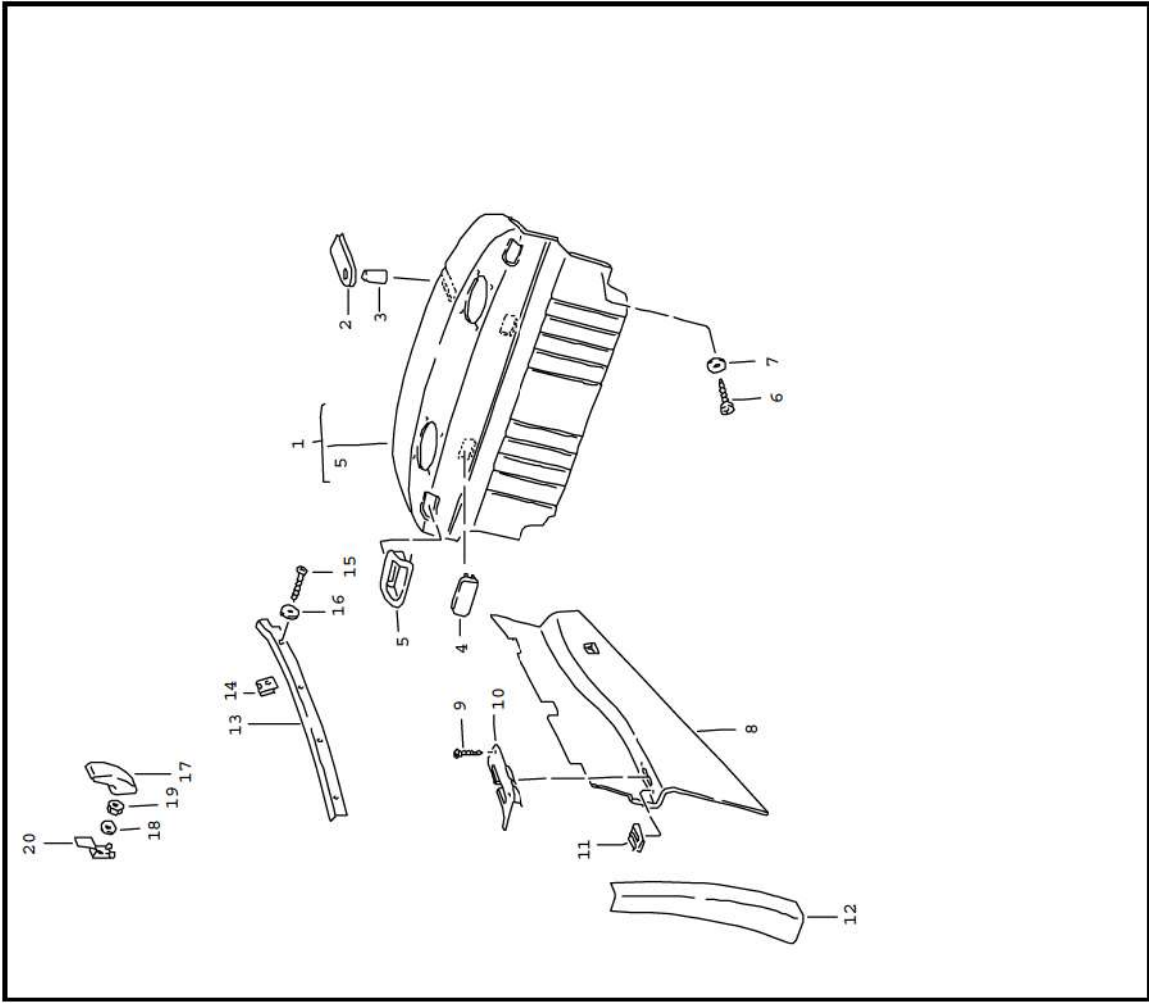

Pos	Part Number	Name	Remarks	Qty	Model
1	993 555 245 00	interior equipment rear		1	COUPE
	05T	black/black			
	XN8	black/cashmere beige			
	2WJ	classic grey/classic grey			
	6HP	midnight bl./midnight blue			
	7PD	chestnut brown/chestnut brown			
	DDN	black/marble grey	-96		
	DBW	midnight blue/marble grey	-96		
(1)	993 555 245 16	back wall lining leatherette upper part/lower part		1	M 490
	05T	black/black			
	XN8	black/cashmere beige			
	2WJ	classic grey/classic grey			
	6HP	midnight bl./midnight blue			
	7PD	chestnut brown/chestnut brown			
	DDN	black/marble grey	-96		
	DBW	midnight blue/marble grey	-96		
(1)	993 555 245 02	back wall lining leatherette upper part/lower part		1	M 425
	05T	black/black			
	XN8	black/cashmere beige			
	2WJ	classic grey/classic grey			
	6HP	midnight bl./midnight blue			
	7PD	chestnut brown/chestnut brown			
	DDN	black/marble grey	-96		
	DBW	midnight blue/marble grey	-96		
	05T	black/black			
	XN8	black/cashmere beige			
	2WJ	classic grey/classic grey			
	6HP	midnight bl./midnight blue			
	7PD	chestnut brown/chestnut brown			
	DDN	black/marble grey	-96		
	DBW	midnight blue/marble grey	-96		

Model	Year	MG	SG	Illustration	Restrictions	Update	17:49	22.08.2006	PORSCHÉ	PET	PORSCHÉ
993	98	8	07	807-05		203					

Pos	Part Number	Name	Qty	Remarks	Model	Pos	Part Number	Name	Remarks	Qty	Model
15	900 145 070 07	tapping screw B 3,5 X 16	8								
16	999 591 116 07	cone washer 3,5	8								
17	901 552 871 40	cover 01C satin black	2								
18	900 025 003 02	washer A 5,3	2								
19	N 011 005 14	hexagon nut M 5	2								
20	901 552 872 20	coat hook - - - E N D - - -	2								