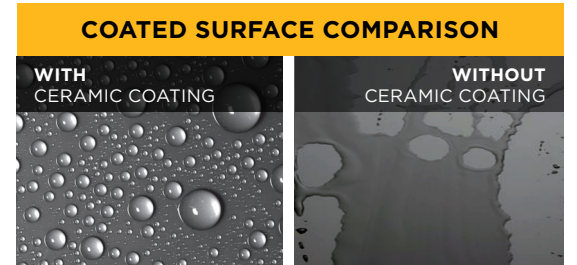

Film coverage and installation quality meets Porsche AG requirements for factory installed Paint Protection Film

PORSCHE OF NORTH AMERICA

FUSION PLUS CERAMIC COATING

PAINT CORRECTION CERAMIC COATING PACKAGE:

Full body paint correction with FUSION PLUS ceramic coating. Includes all glass, trim, wheels, and calipers.

PAINT PROTECTION FILM CERAMIC COATING PACKAGE:

Full body FUSION PLUS ceramic coating of a vehicle that has been fully wrapped with XPEL Paint Protection Film.

HYDROPHOBIC PROPERTIES
REPEL LIQUIDS, DIRT,
AND GRIME

FUSION PLUSTM CERAMIC COATING

FUSION PLUS bonds at the molecular level to seal and protect surfaces from environmental contaminants, harmful UV rays, and insect acids. FUSION PLUS also provides resistance to light scratches and fading. Its hydrophobic properties repel dirt and liquids, making surfaces easier to clean. Backed by a comprehensive warranty.