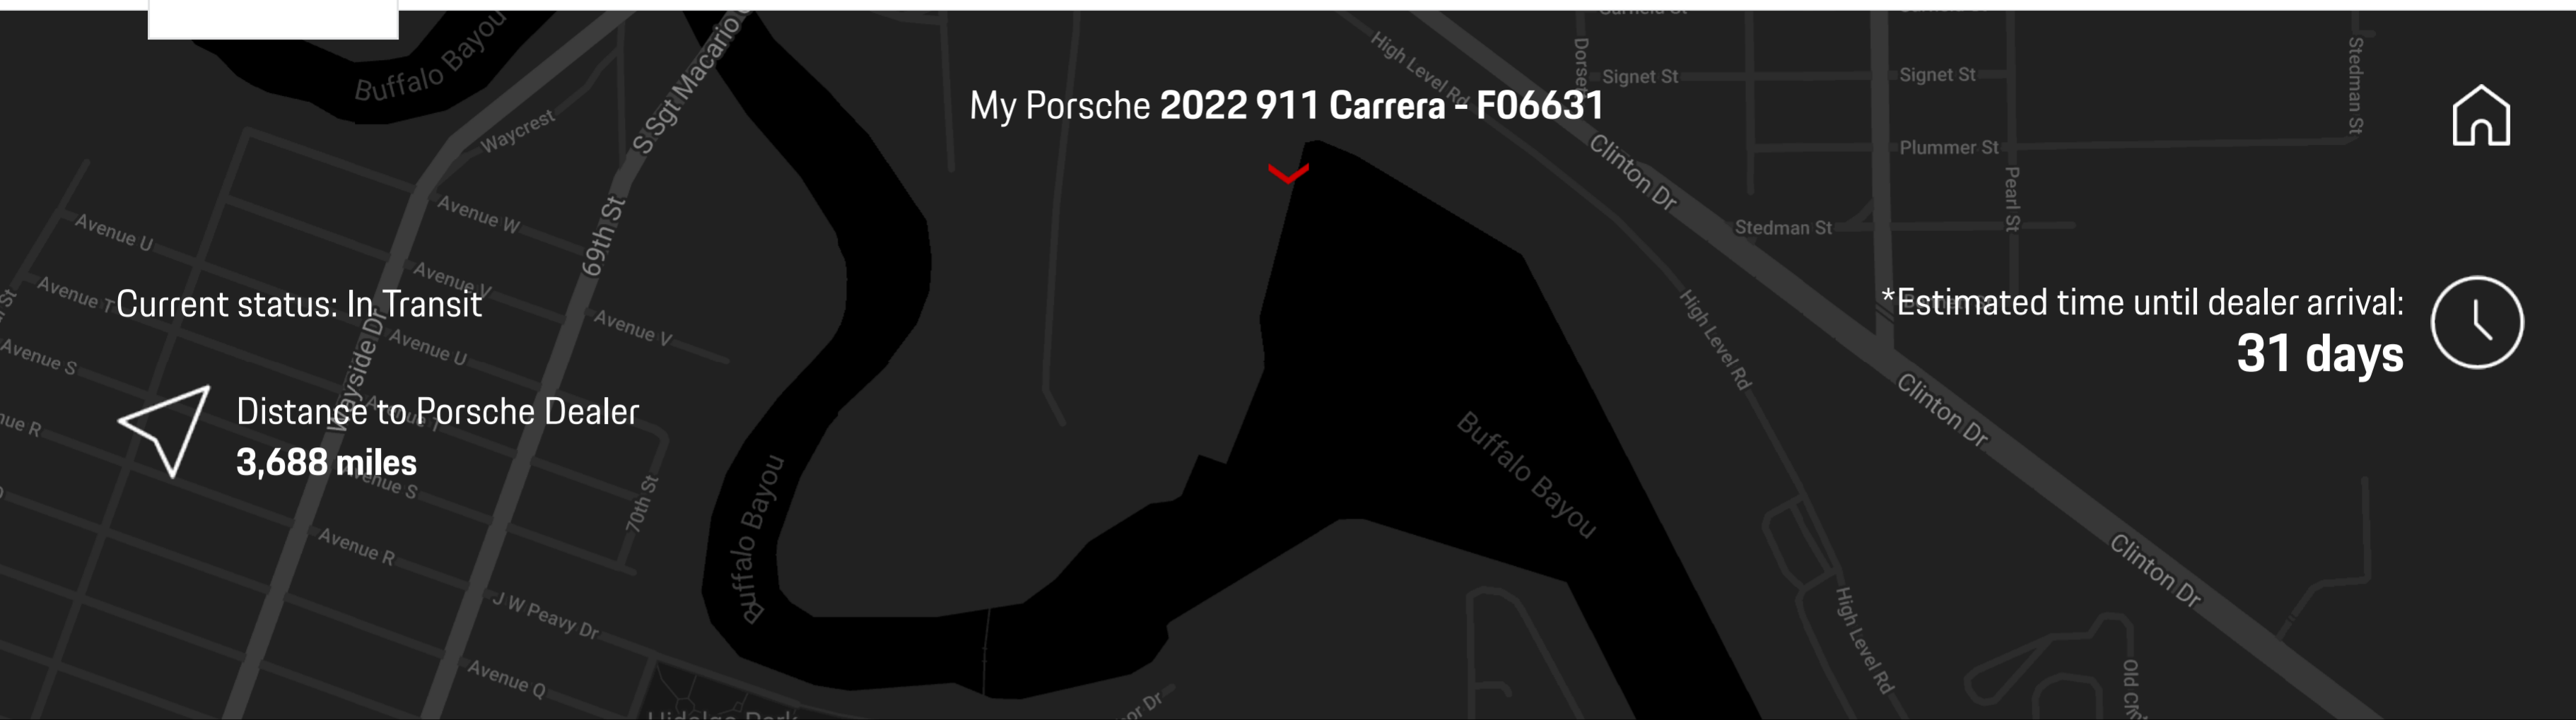

718

911

Taycan

Panamera

Macan

Cayenne

Shop More

Find a Dealer

My Porsche
Jasson Kim

My Porsche 2022 911 Carrera - F06631

Current status: In Transit

Distance to Porsche Dealer
3,688 miles

*Estimated time until dealer arrival:
31 days

On Vessel ⓘ

Estimated Date of Milestone Completion: 10/29/2021

Felicity Ace

17

Estimated days until this milestone is reached

Contact your Dealership

Do you need more information? Acquire your dealer's contact information by selecting the button below.

Contact

*The "estimated delivery date" shown above is ONLY an estimate. The actual delivery date may be earlier or later, and depends upon a number of factors both within and outside Porsche's control. Porsche is not liable to any retail customer in any respect for any delay, regardless of reason, and is liable to dealer only as and to the extent set forth in any applicable provision of the Porsche Dealer Sales and Service Agreement.