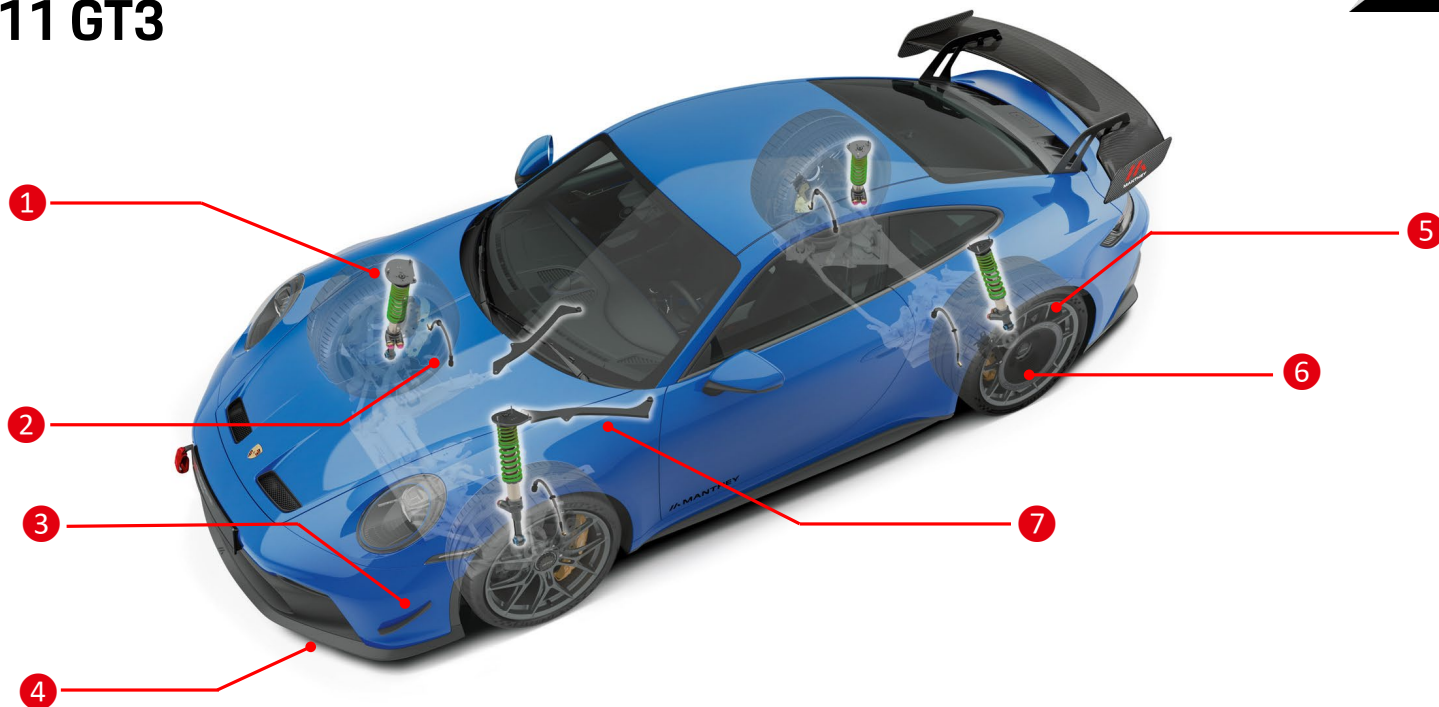

Braided brake line set**

Brake line set with a layer of stainless-steel woven braid for better pedal response

Lightweight wheel set*/**

Lightweight wheel set (-7,3 kg) in 9,5 x 20 offset 46 + 12 x 21 offset 45, available in Brilliant Silver, Black (satin-gloss), Dark Silver, Neodyme

* Also available as a single component.

** Option

Manthey Performance-Kit / Components Porsche 911 GT3

1 Coilover Kit

2 Braided Brake Line Set

3 Flaps

4 Front Lip

5 Lightweight Wheel Set