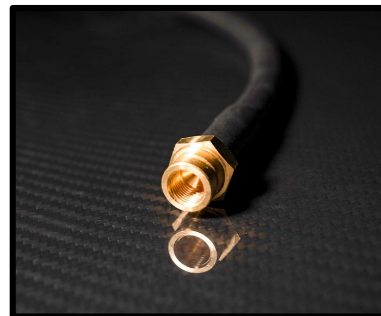

Braided brake line set**

Brake line set with a layer of stainless-steel woven braid for better pedal response

Lightweight wheel set*/**

Lightweight wheel set (-7,3 kg) in 9,5 x 20 offset 46 + 12 x 21 offset 45, available in Brilliant Silver, Black (satin-gloss), Dark Silver, Neodyme