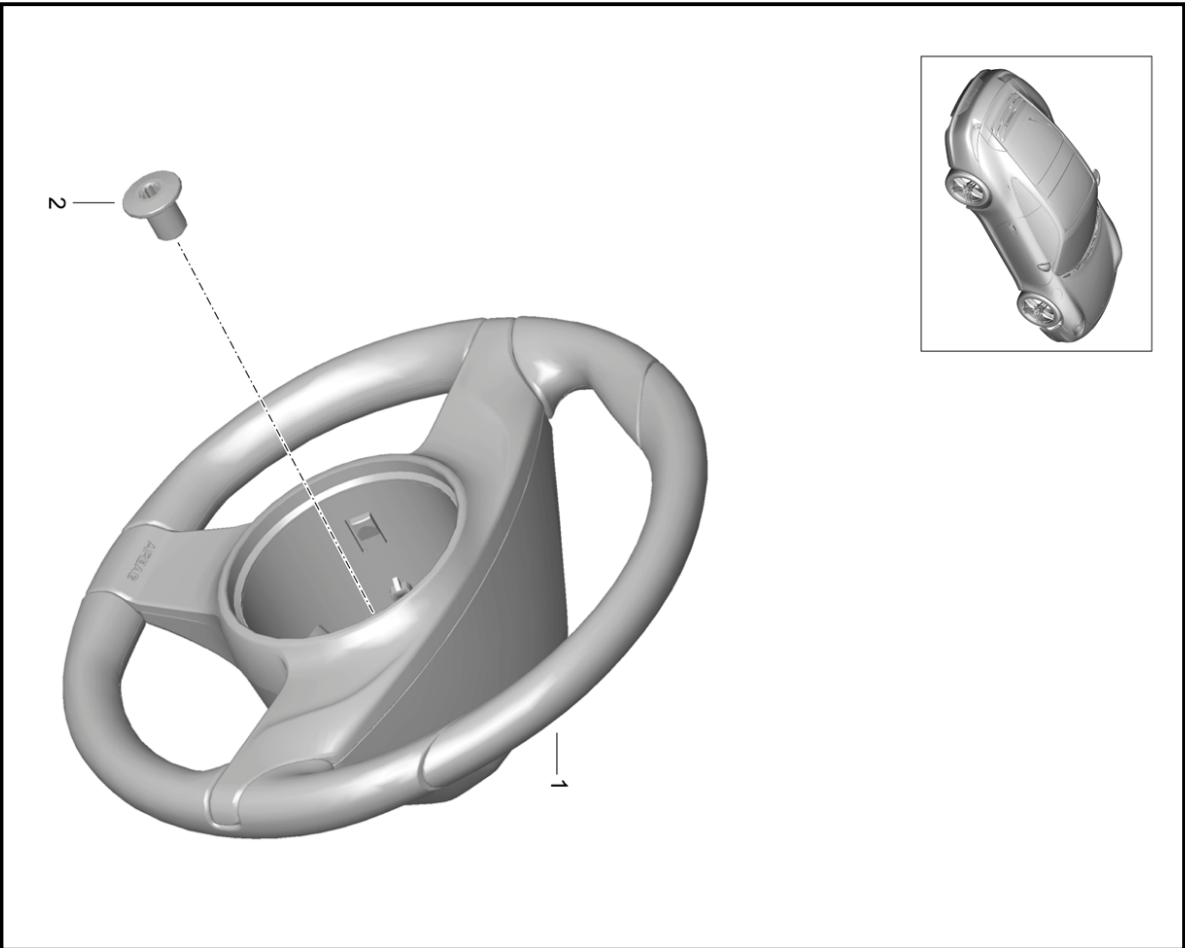

Model	Year	MG	SG	Illustration	Restrictions	UPD	13:18	02.02.2014	PORSCHE	PET	PORSCHE
991	2014	4	03	403-05		335					

Pos	Part Number	Description	Remark	Qty	Model
1	991 347 803 50	steering wheel	-12	1	I487
	A34	Black			I487/841
	N14	carrera red			
	OE5	Agate Grey			
	6H6	Espresso			
	7M9	Yachting Blue			
	8T3	Platinum Grey			
	9J9	Luxor Beige			
(1)	991 347 803 51	steering wheel		1	I345/487/841
	A34	Black			
	N14	carrera red			
	OE5	Agate Grey			
	6H6	Espresso			
	7M9	Yachting Blue			
	8T3	Platinum Grey			
	9J9	Luxor Beige			
(1)	991 347 803 52	steering wheel		1	I487/844
	A34	Black			
	N14	carrera red			
	OE5	Agate Grey			
	6H6	Espresso			
	7M9	Yachting Blue			
	8T3	Platinum Grey			
	9J9	Luxor Beige			
(1)	991 347 803 53	steering wheel		1	I345/487/844
	A34	Black			
	N14	carrera red			
	OE5	Agate Grey			
	6H6	Espresso			
	7M9	Yachting Blue