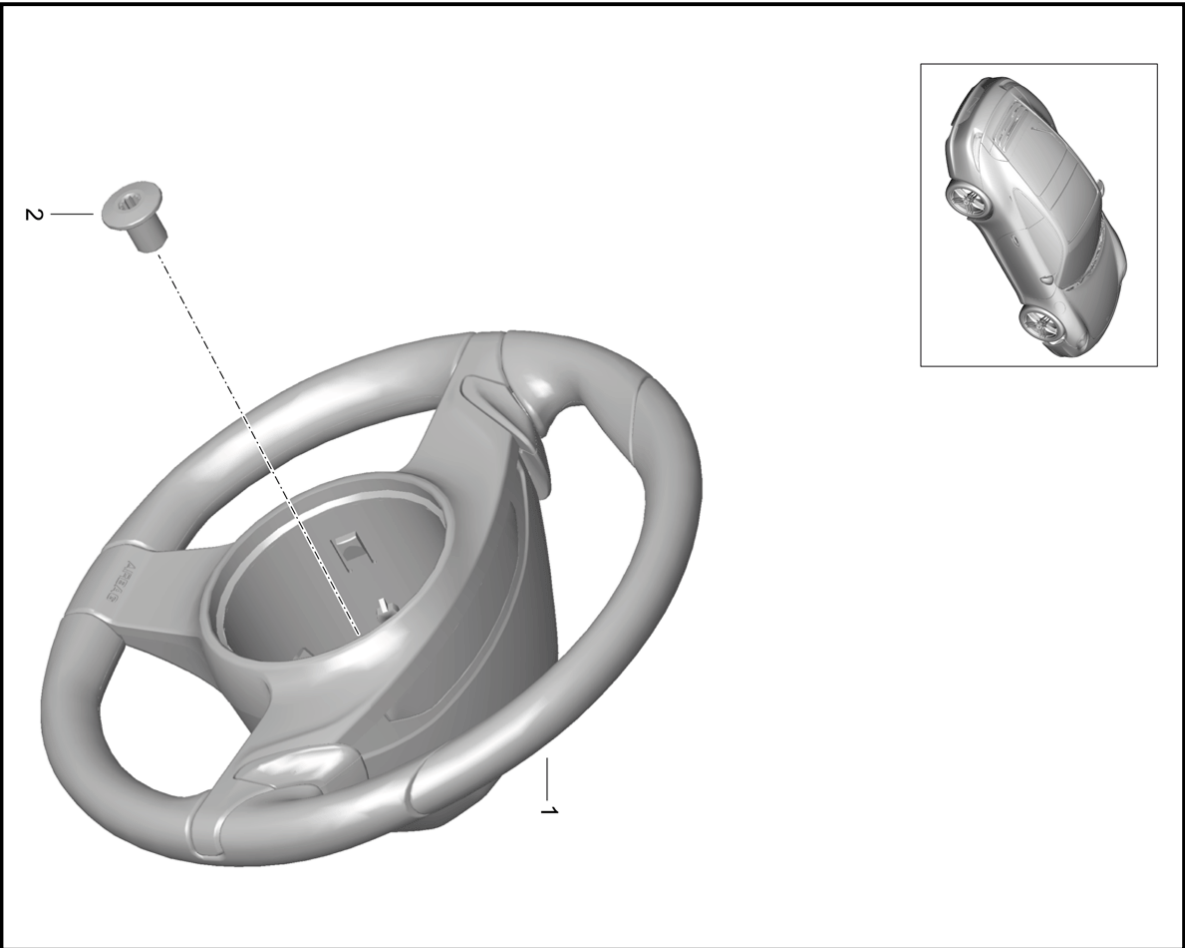

Model	Year	MG	SG	Illustration	Restrictions	UPD	13:18	02.02.2014	PORSCHE	PET	PORSCHE
991	2014	4	03	403-04		335					

Pos	Part Number	Description	Remark	Qty	Model
1	991 347 803 00	steering wheel	-12	1	1250/841
	A34	Black			
	N14	carrera red			
	OE5	Agate Grey			
	6H6	Espresso			
	7M9	Yachting Blue			
	8T3	Platinum Grey			
	9J9	Luxor Beige			
(1)	991 347 803 01	steering wheel		1	1250/345/841
	A34	Black			
	N14	carrera red			
	OE5	Agate Grey			
	6H6	Espresso			
	7M9	Yachting Blue			
	8T3	Platinum Grey			
	9J9	Luxor Beige			
(1)	991 347 803 07	steering wheel		1	1250/639/841
	A34	Black			
	N14	carrera red			
	OE5	Agate Grey			
	6H6	Espresso			
	7M9	Yachting Blue			
	8T3	Platinum Grey			
	9J9	Luxor Beige			
(1)	991 347 803 08	steering wheel		1	1250/345/639
	A34	Black			
	N14	carrera red			
	OE5	Agate Grey			
	6H6	Espresso			
	7M9	Yachting Blue			
	8T3	Platinum Grey			
	9J9	Luxor Beige			
	1250/345/639	steering wheel			
	1841				

Model	Year	MG	SG	Illustration	Restrictions	UPD	
991	2014	4	03	403-04		335	
13:18						02.02.2014	
PORSCHE						PET	PORSCHE

Pos	Part Number	Description	Remark	Qty	Model
(1)	991 347 803 07	steering wheel		1	I250/640/841
	A34	Black			
	N14	carrera red			
	OE5	Agate Grey			
	6H6	Espresso			
	7M9	Yachting Blue			
	8T3	Platinum Grey			
	9J9	Luxor Beige			
(1)	991 347 803 08	steering wheel		1	I250/345/640 I841
	A34	Black			
	N14	carrera red			
	OE5	Agate Grey			
	6H6	Espresso			
	7M9	Yachting Blue			
	8T3	Platinum Grey			
	9J9	Luxor Beige			
(1)	991 347 803 02	steering wheel		1	I250/844
	A34	Black			
	N14	carrera red			
	OE5	Agate Grey			
	6H6	Espresso			
	7M9	Yachting Blue			
	8T3	Platinum Grey			
	9J9	Luxor Beige			
(1)	991 347 803 03	steering wheel		1	I250/345/844
	A34	Black			
	N14	carrera red			
	OE5	Agate Grey			
	6H6	Espresso			
	7M9	Yachting Blue			
	8T3	Platinum Grey			
	9J9	Luxor Beige			