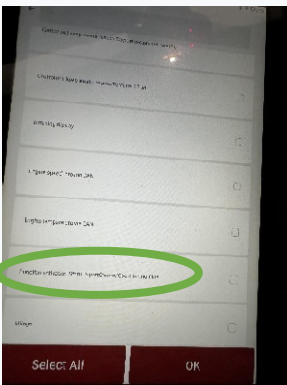

Add Sport Chrono Activation Code (not done or tested)

Add Steering Wheel Activation Codes (not done or tested)