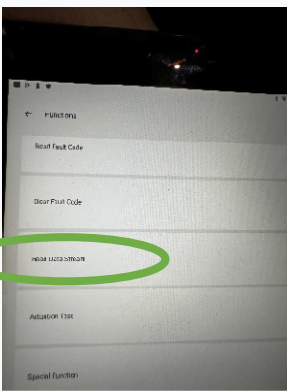

Add Sport Chrono Activation Code (not done or tested)

Add Steering Wheel Activation Codes (not done or tested)