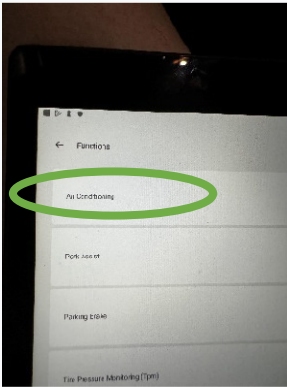

Add Sport Chrono Activation Code (not done or tested)

Add Steering Wheel Activation Codes (not done or tested)