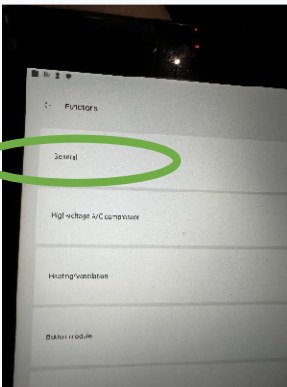

Add Sport Chrono Activation Code (not done or tested)

Add Steering Wheel Activation Codes (not done or tested)