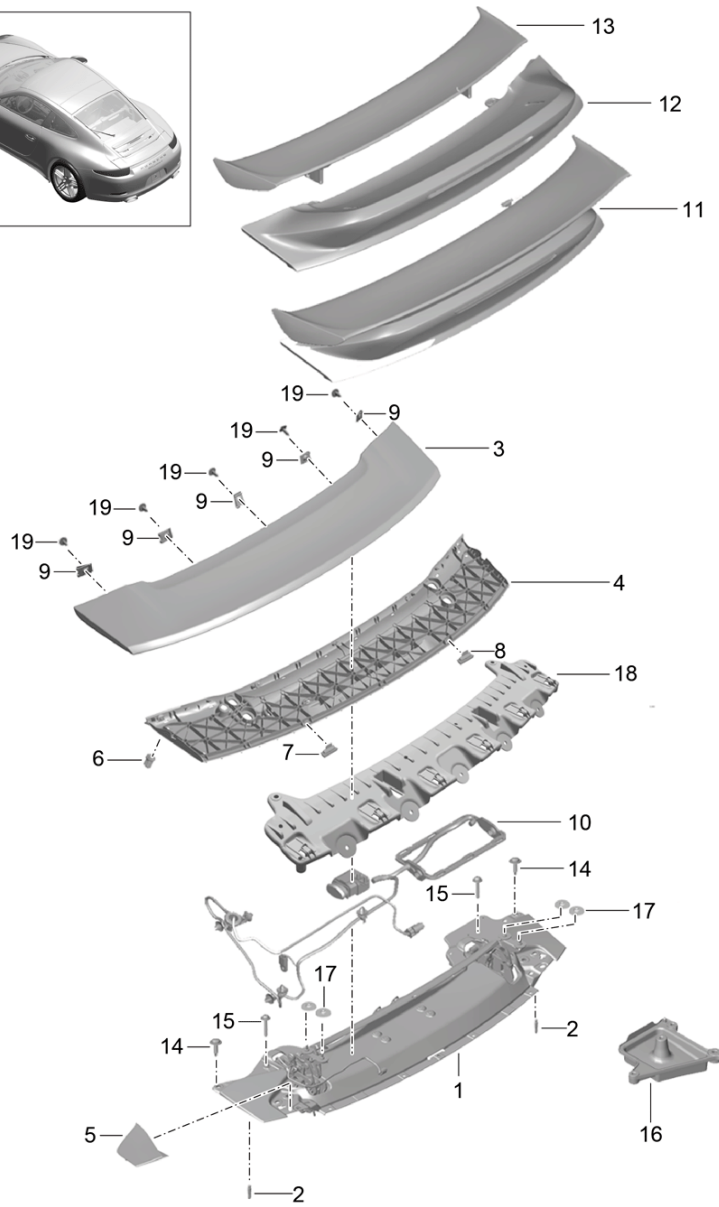

Model: 991-12

Model life 2012>>2016

Model: 991-12

Model life 2012>>2016

Pos	Part Number	Description	Remark	Qty	Model
1	991 504 041 02	Rear spoiler Driving mechanism		1	
2	991 504 621 00	Rear spoiler (complete) Centring journal Carrier		2	
3	991 504 241 03	Spoiler primed		1	
4	991 504 205 02	Upper part Spoiler		1	C2
(4)	991 504 205 03	Lower part Spoiler		1	C4
5	991 504 661 01	Lower part Cover		1	
(5)	991 504 662 01	Cover	left	1	
6	999 703 885 40	Stop buffer 6X14,5X20	right	4	
7	999 703 274 40	Rubber bush 19X5X2		2	C2
8	999 703 276 40	Rubber bush 19X2X2		2	C4
9	999 507 785 01	panel nut ST 4,2		X	
10	991 612 881 00	Wire set		1	
11	991 504 991 23	Rear spoiler Rear spoiler Aerokit		1	PR:XAA
12	991 504 981 14	Rear spoiler primed		1	PR:XAT
(12)	991 504 981 15	Sport Design package Rear spoiler primed Aerokit		1	PR:XAA
13	991 504 983 04	Rear spoiler Upper part Aerokit		1	PR:XAA
14	999 073 534 01	Bolt with washer M8X30		X	
15	N 911 657 01	Hex socket head bolt (combi) M6X35		X	
16	991 504 965 00	Water drip pan	left	1	
(16)	991 504 965 00 1E0	Black			
	991 504 966 00	Water drip pan	right	1	
	991 504 966 00 1E0	Black			
17	991 504 367 00	throttle control element Driving mechanism		4	
18	991 504 998 01	Rear spoiler Support		1	PR:XAT
19	N 909 868 03	Rear spoiler Hexagon socket head panel bolt ST 4,2 X13 Mount Spoiler Lower part		5	