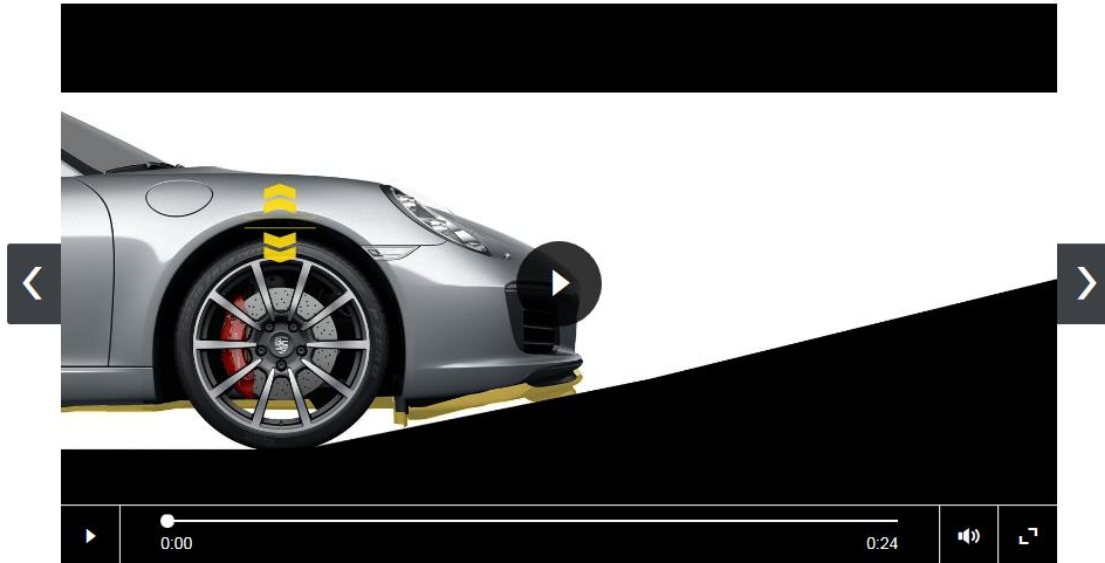

Front Axle Lift System

Hydraulic function for raising the front axle by approximately 1.5 in. at the push of a button to increase ground clearance at speeds of up to 37 mph.

> Add to selection

\$2,590