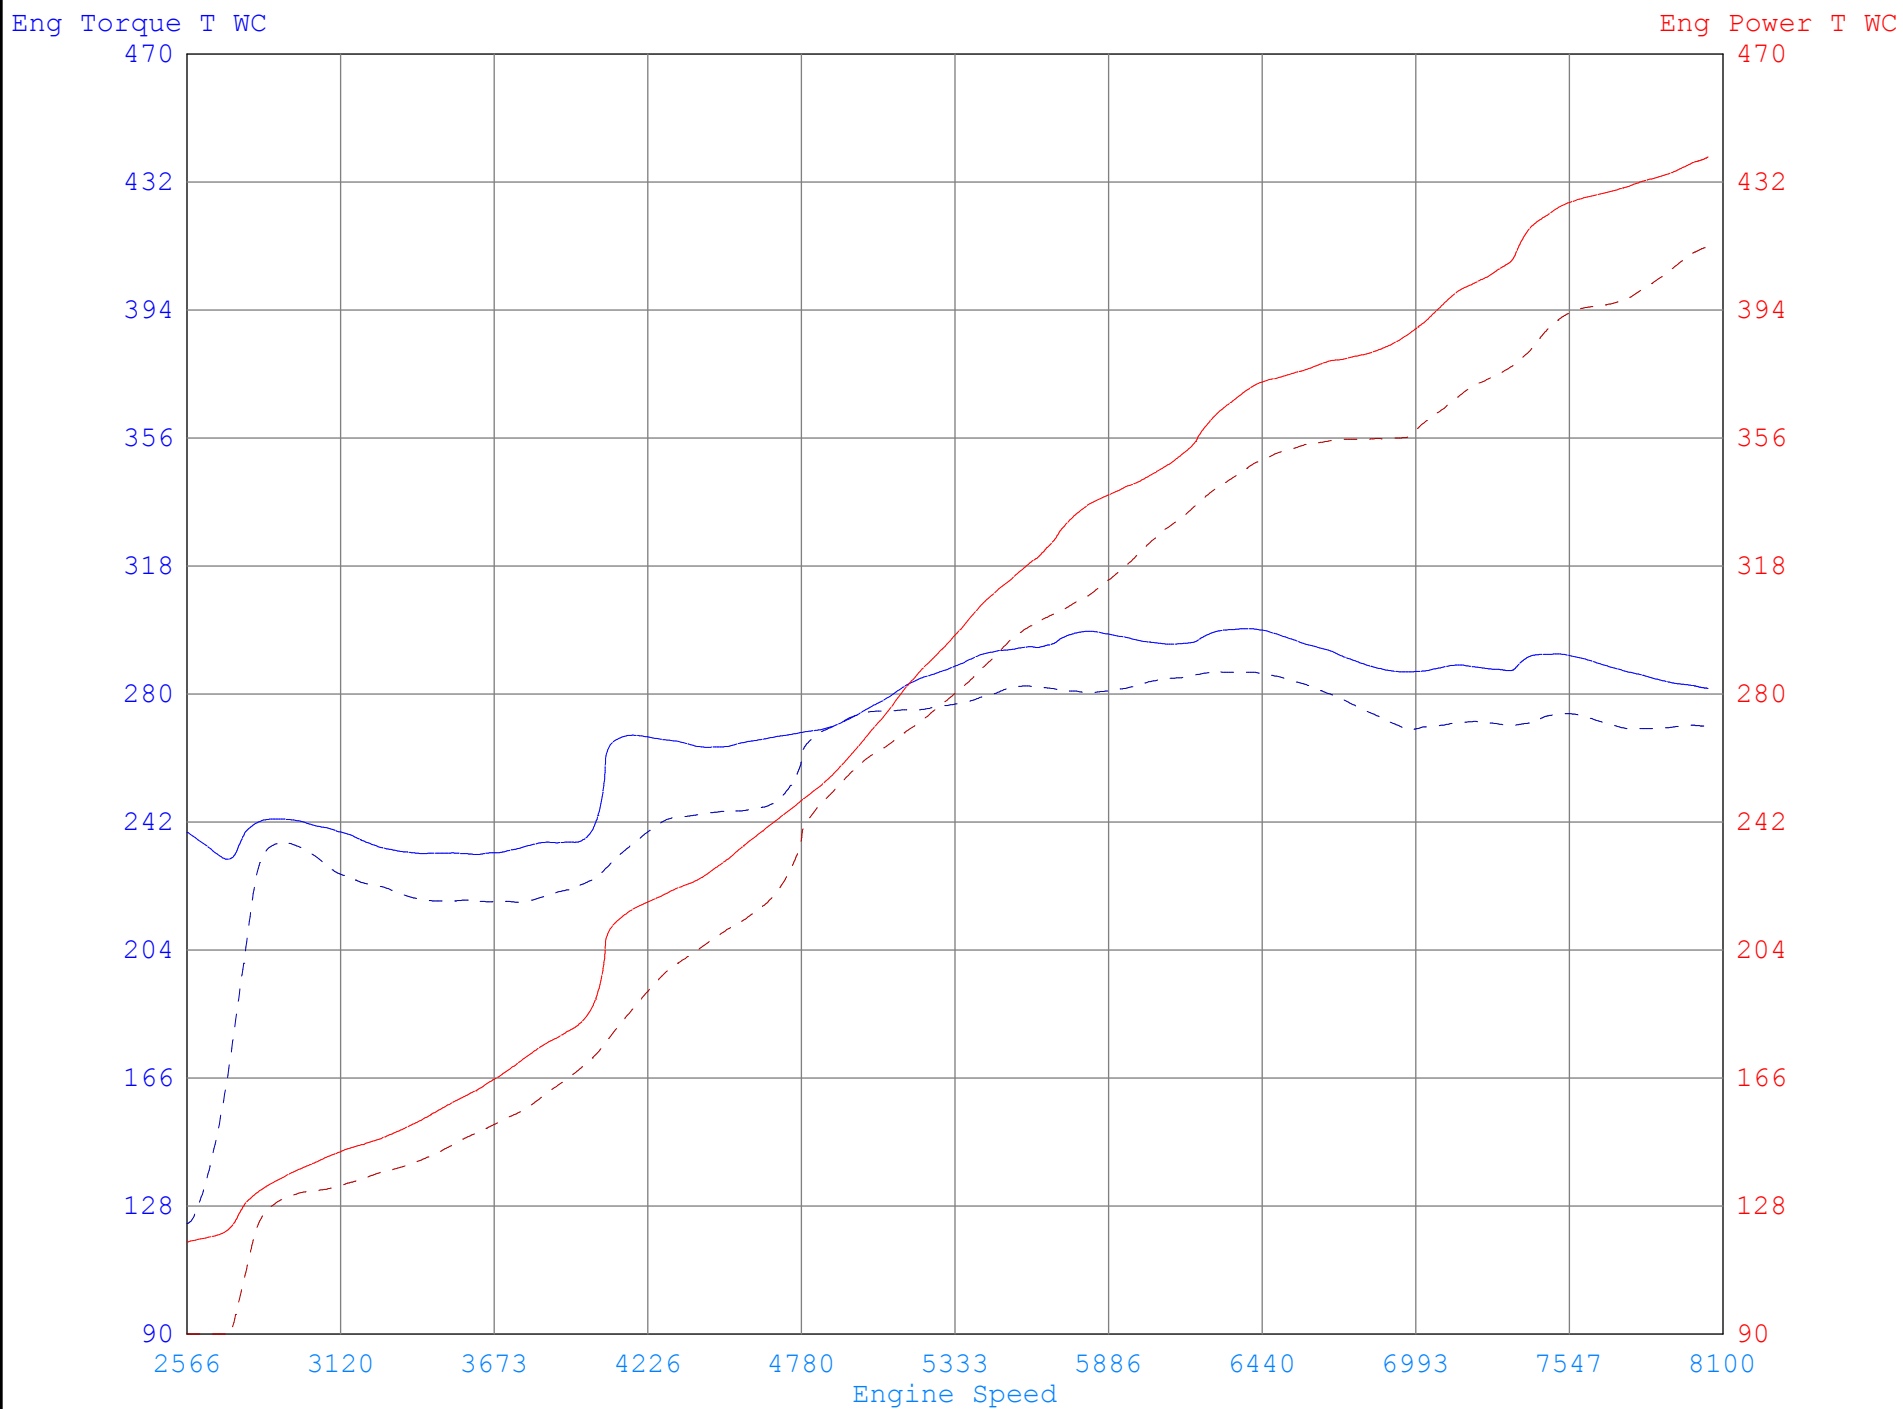

Mustang Dynamometer Test Report

Updates, Documentation & More At
www.MustangDyne.com
Or Call 1-330-963-5400

WORLD MOTORSPORTS

2170 West 190th Street,
Torrance, CA 90504
Phone: 310-533-8900 / - Fax: 310-533-8160 /

Date Printed : 2017/01/06
Time Printed : 20:41:41

Filter Mode : FIR
Filter Value : 50

Run#	License	Owner	Acquired	Test Comments
1	GI PORSC	GT3, GT	01/06 16:28:25	
2	GI PORSC	GT3, GT	01/06 14:20:36	
3				

Channel / Run	Min			Max			Avg		
	1	2	3	1	2	3	1	2	3
Eng Torque T WC (Ft-Lb)	231	123		299	287		270	251	
Eng Power T WC (HP)	117	60		439	413		283	256	