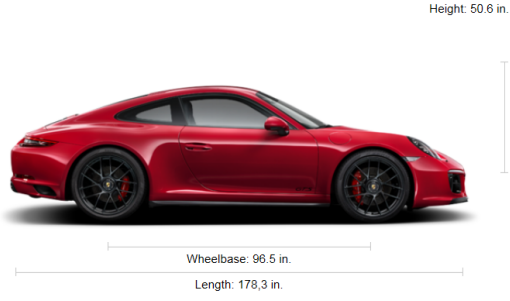

Technical Specs

	Manual	PDK
Horsepower	450 hp at 6500 rpm	450 hp at 6500 rpm
0 - 60 mph	3.9 sec	3.5 sec
Top Track Speed	193 mph	192 mph
Fuel Consumption City (estimate)	18 mpg	20 mpg
Highway (estimate)	26 mpg	26 mpg
Base Price	TBA	TBA