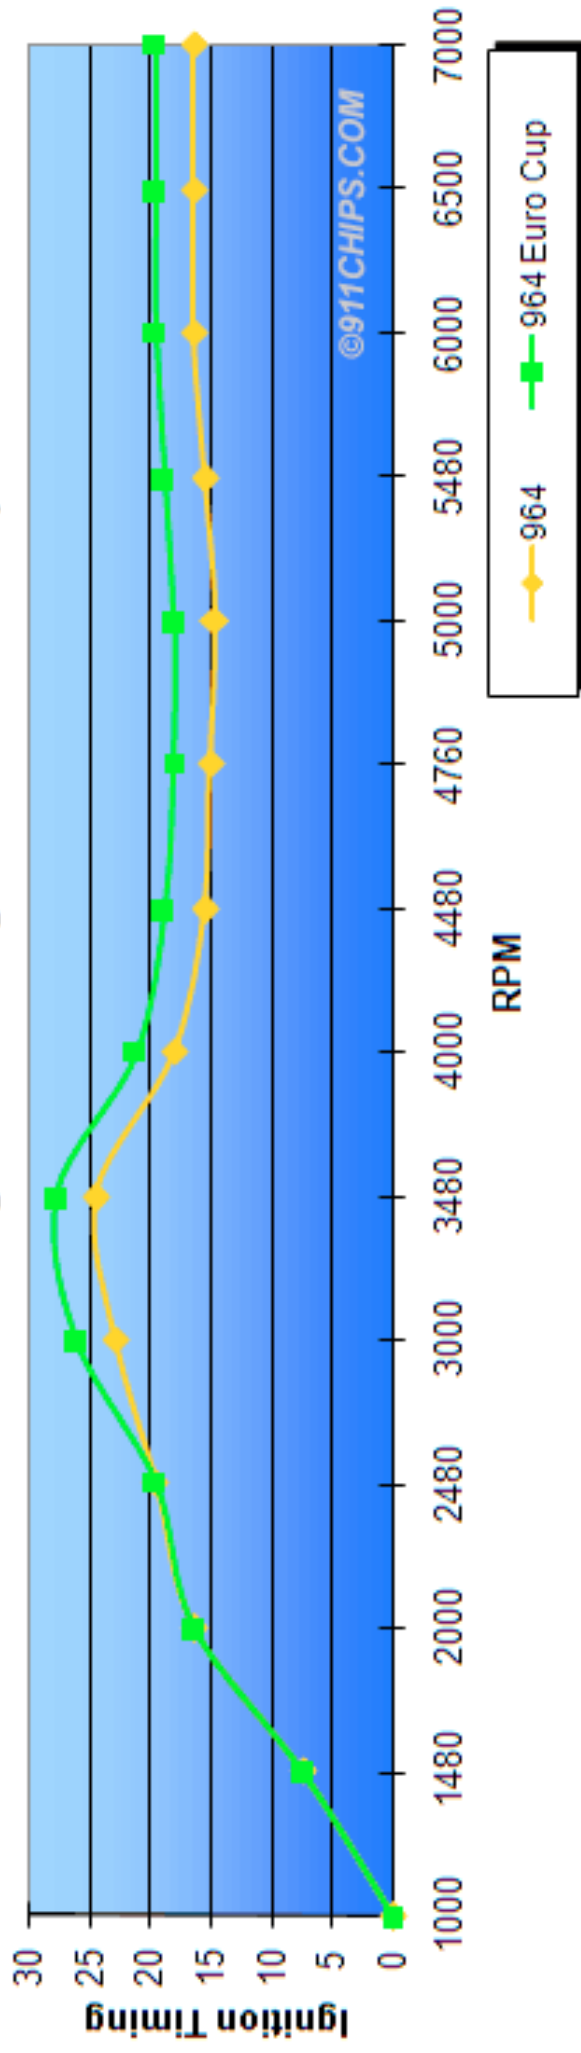

Full Throttle Ignition Timing - 964/964 Euro Cup

©911CHIPS.COM