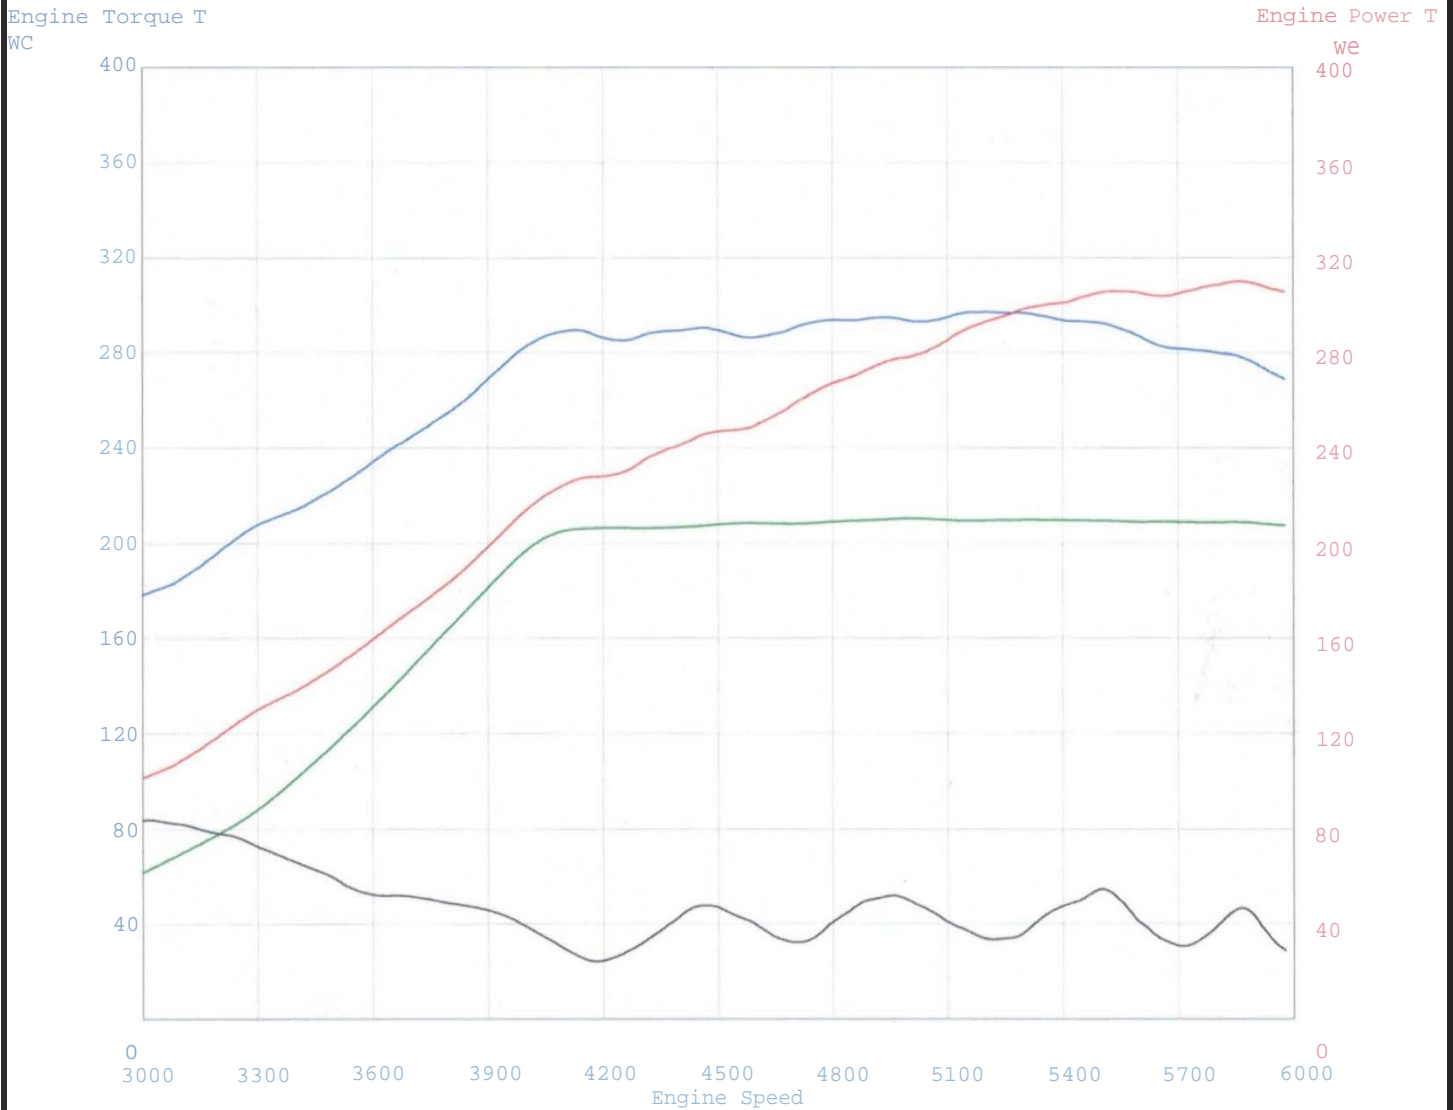

## PSI Arizona

5150 N casa Grande Hwy,  
Tucson, AZ 85743  
Phone: 520-293-6620

Date Printed	2015/01/19	Filter Mode	FIR
Time Printed	16:41:22	Filter Value	25

Run#	License	Owner	Acquired	Test Comments
	301-WFV	Darling	01/19 15:24:23	-11.603 Red Spring

Min

Max

Av

Channel / Run	
Engine Torque T W	178
Engine Power T W	101
AFR Sensor (Ratio)	10.6