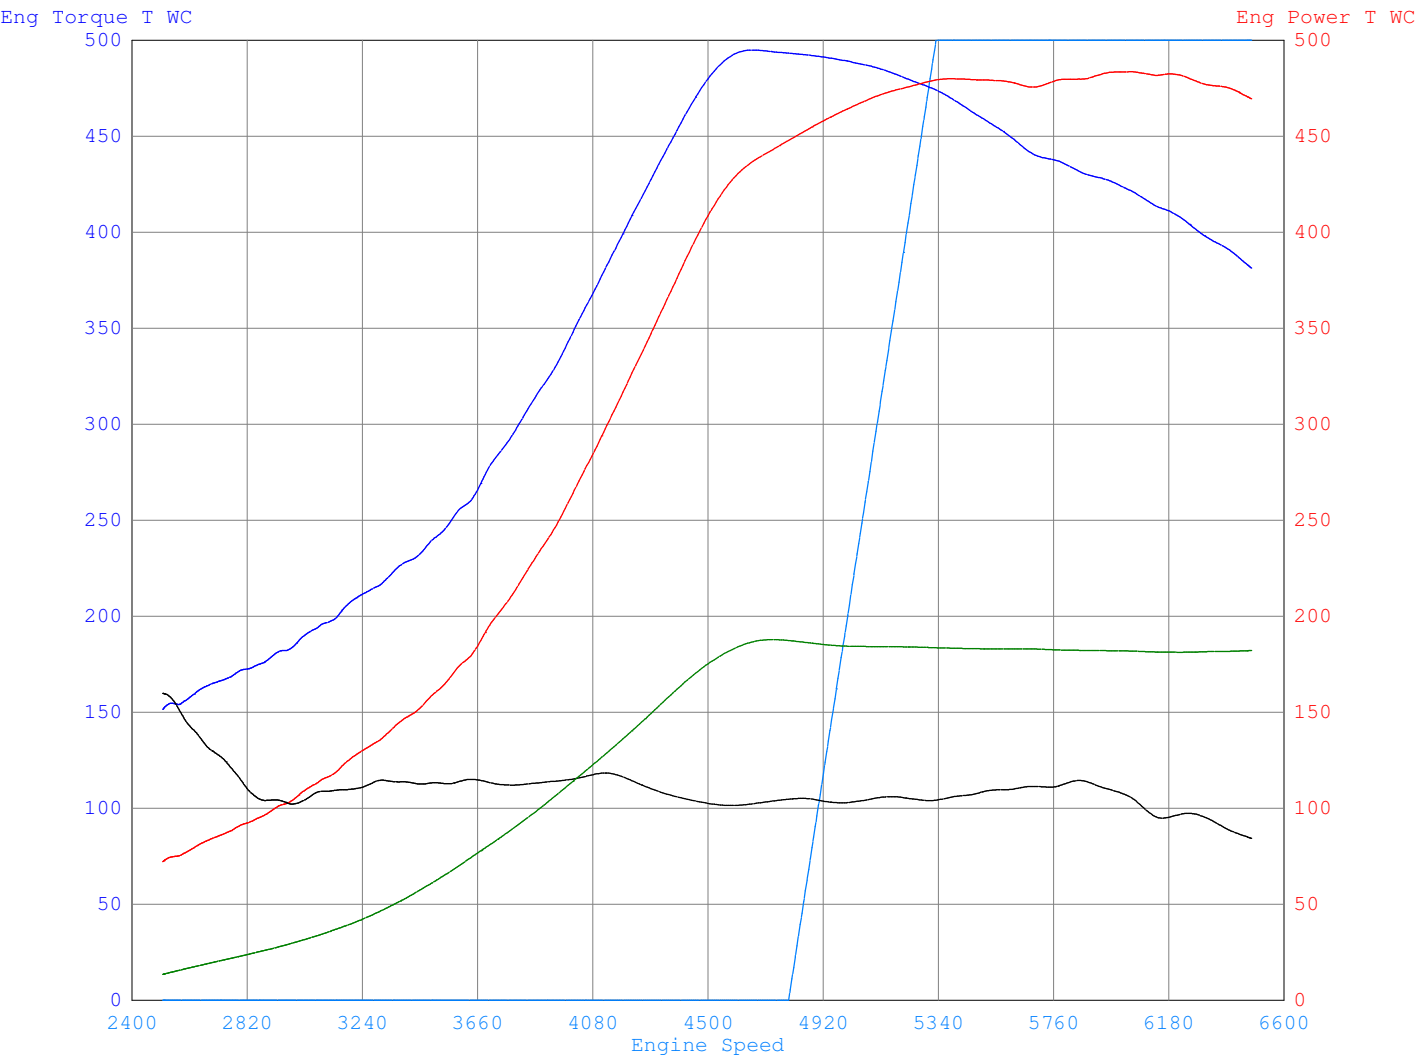

Date Printed : 2013/03/01 Filter Mode : FIR
Time Printed : 16:18:51 Filter Value : 20

Run#	License	Owner	Acquired	Test Comments
1	George D	motorsp	03/01 16:08:30	
2				
3				

	Min			Max			Avg		
Channel / Run	1	2	3	1	2	3	1	2	3
Engine Speed (RPM)	2512			6482			4194		
Eng Torque T WC (Ft-Lb)	151			495			318		
Eng Power T WC (HP)	72			484			279		
AFR Sensor #2 (Ratio)	10.87			13.44			11.80		
MAP #2 (PSI)	2			28			16		