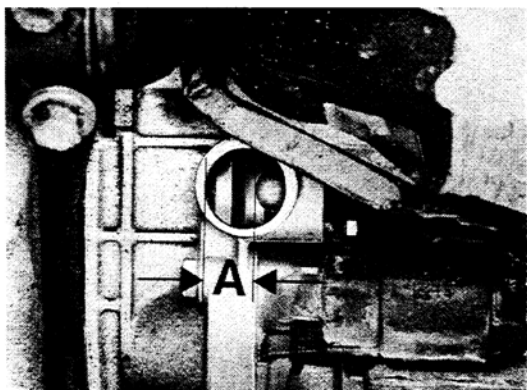

Measure distance "A" with
a suitable gage

Size new	18 mm
Wear limit	34 mm