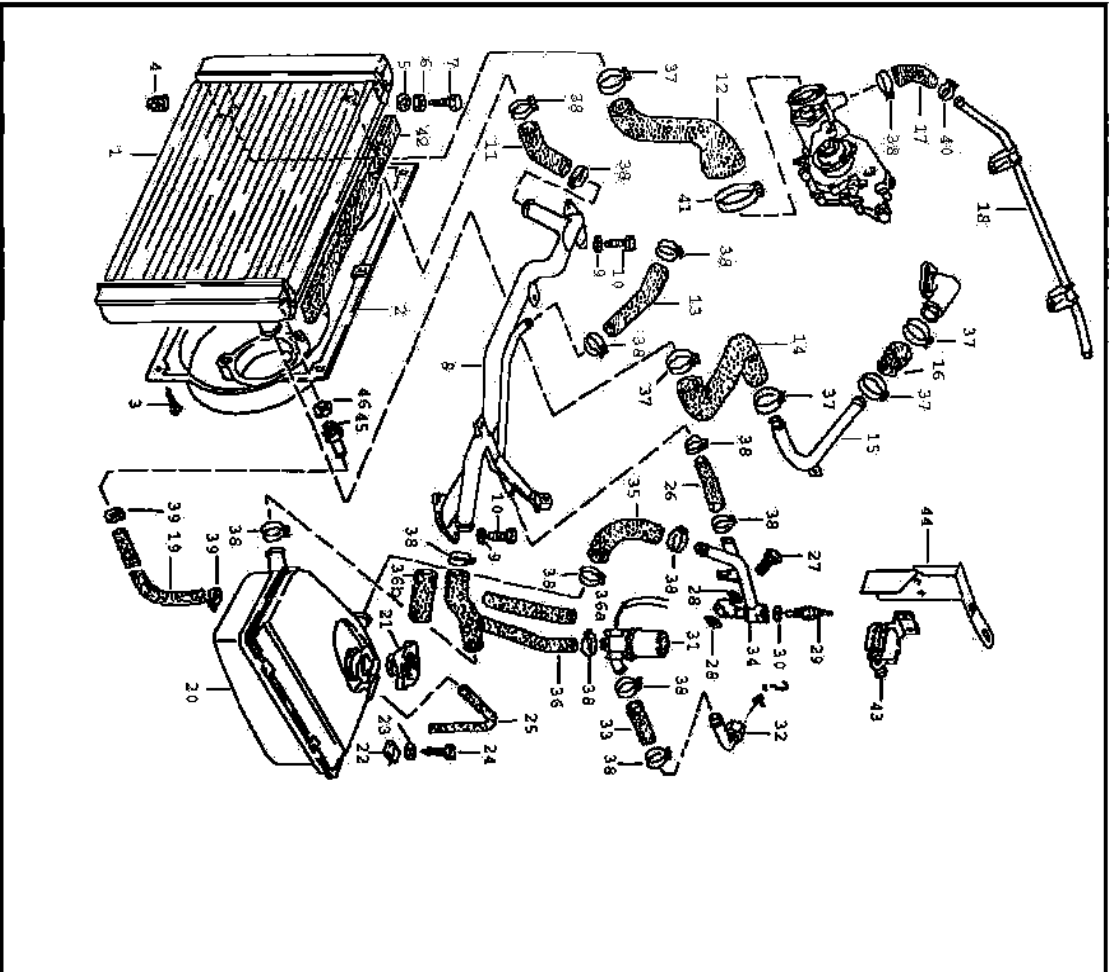

Model	Year	MG	SG	Illustration	Restrictions	Update	13:57	25.08.2006	POPSCHIE	PET	POPSCHIE
9442	88	1	05	105-10		203					

Pos	Part Number	Name	Remarks	Qty	Model
1	951 106 031 50	water cooled radiator		1	M44.50/51
-	944 106 353 01	screw plug		1	M44.52
2	951 106 143 00	connecting dome		1	
3	900 187 111 02	screw		6	
4	951 106 107 00	rubber mounting		2	
5	951 106 053 00	rubber mounting		2	
6	900 076 025 02	hexagon nut M 8		2	
7	900 046 004 02	hexagon-head bolt M 8 X 40		2	
8	951 110 171 02	bracket	-87-	1	M44.50/51
8	951 110 171 03	bracket	88-	1	M44.52
9	N 011 666 7	washer B 6,4		4	
10	900 075 014 02	hexagon-head bolt M 6 X 18		4	
11	951 106 245 03	water hose		1	
12	951 106 237 02	water hose		1	
13	951 106 321 02	water hose		1	
14	951 106 241 01	water hose		1	
15	951 106 091 00	water tube		1	
16	951 106 239 01	water hose		1	
17	944 106 241 03	water hose		1	
18	944 106 343 03	water tube		1	
19	951 106 248 01	water hose		1	
20	951 106 025 02	expansion tank cover		1	
21	944 106 257 00	cover		1	
22	477 955 461	speed nut		2	
23	N 011 524 7	washer A 6,4		2	